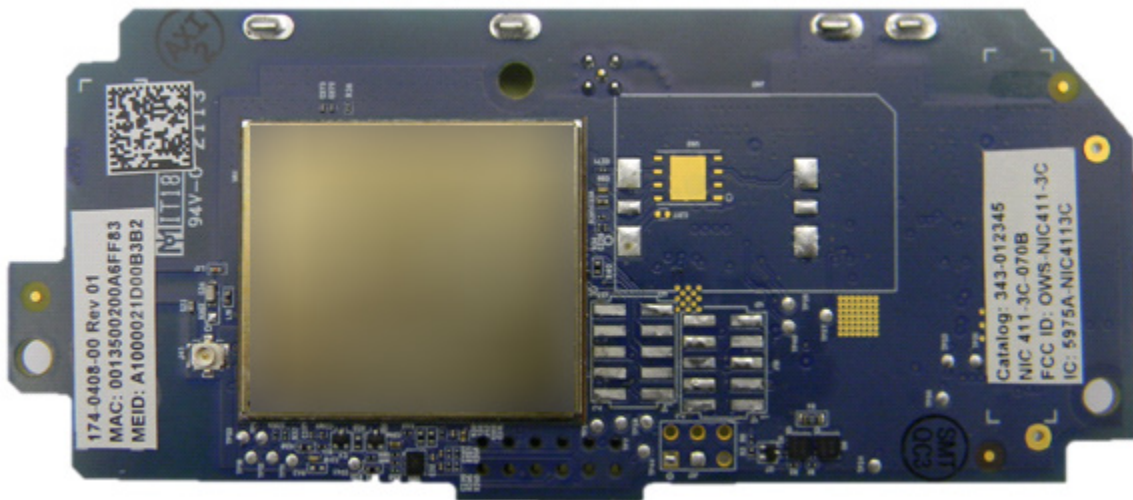

NIC 411-3C Internal Photos

Top Side

Bottom Side

*Note: Cinterion PVS8 modem shield is soldered and may not be removed.