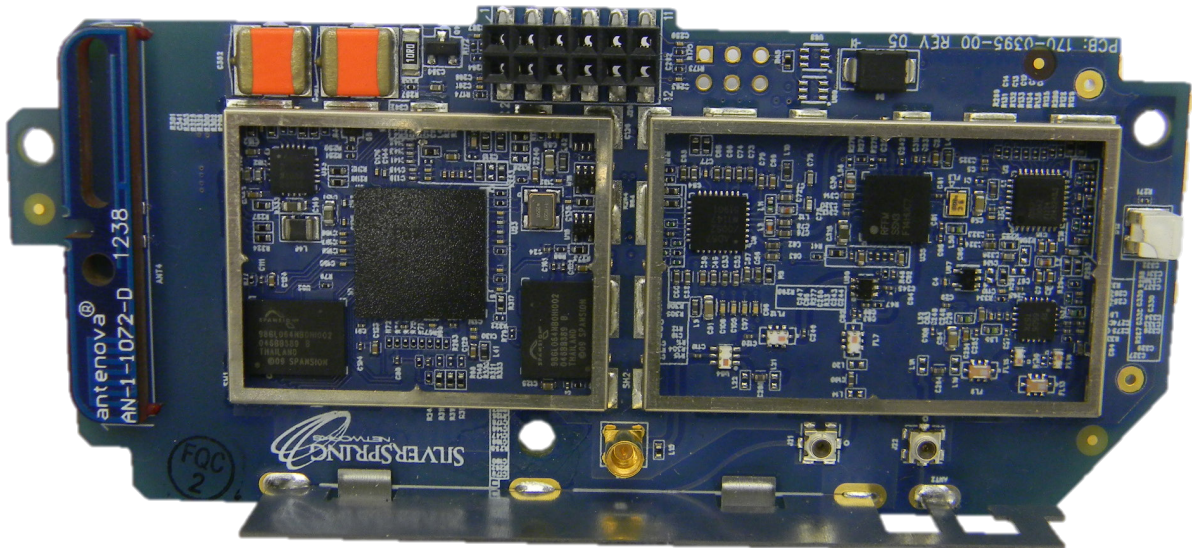

NIC 411-3C Internal Photos

Top Side

Bottom Side

*Note: Cinterion PVS8 modem shield is soldered and may not be removed.