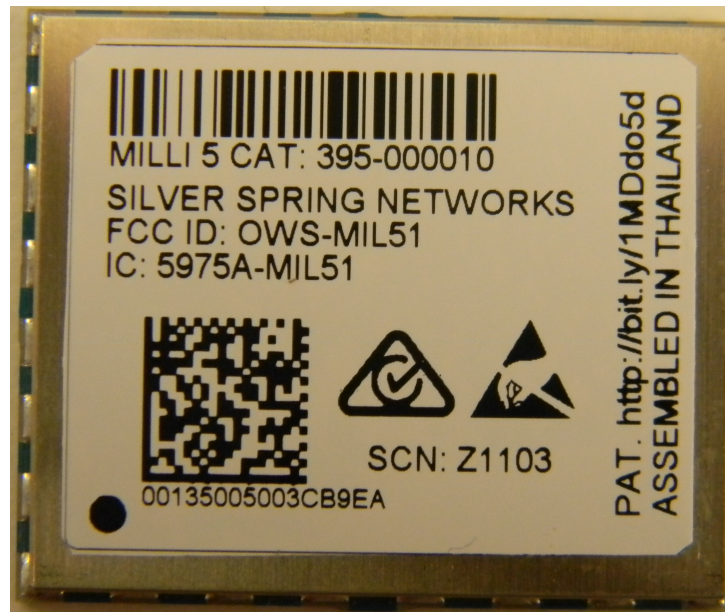

FCC ID: OWS-MIL51

IC: 5975A-MIL51

Top Side

Bottom Side (alternate)