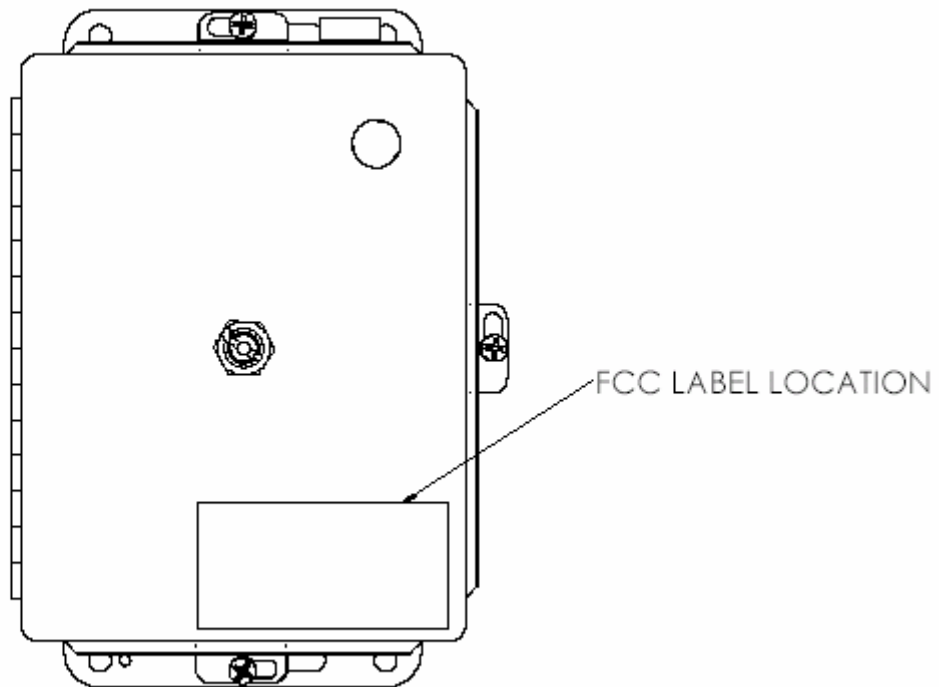

# Silver Spring Networks Metro Relay™ FCC Label and Location

## FCC ID OWS-901

Figure 1 is a copy of the FCC ID label that can be found in the location indicated in Figure 2. The size of the label is 1.75 X 3.50 inches.

**Figure 1** FCC ID label

**Figure 2** FCC ID label location