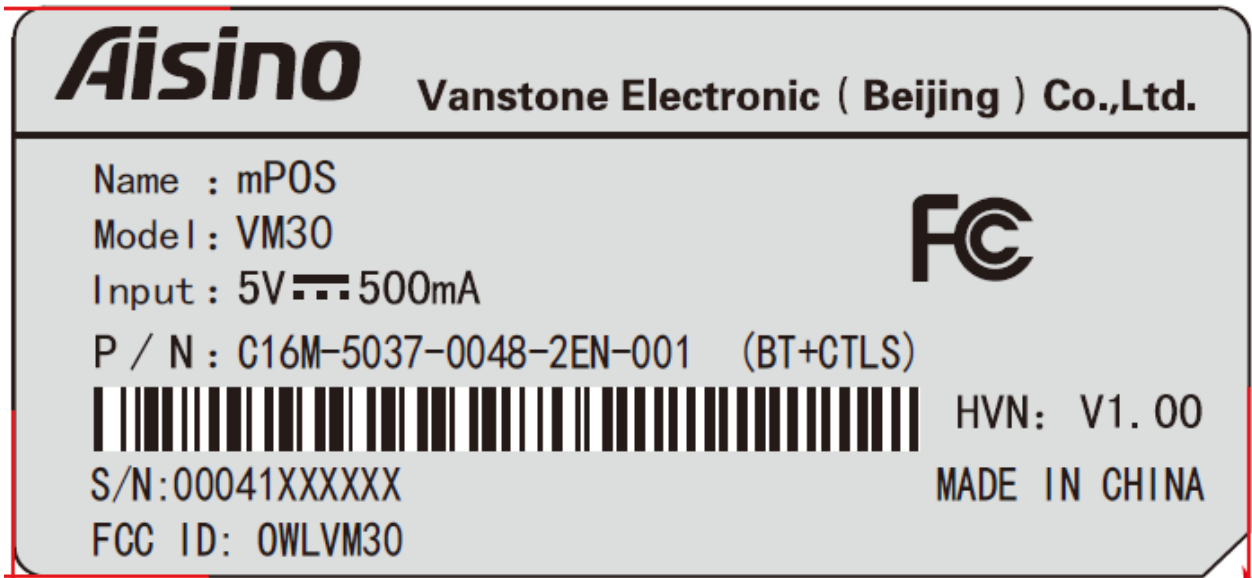

EXHIBIT A - FCC ID LABEL AND LOCATION

FCC ID Label

FCC ID Label Location Information

The label shown shall be permanently affixed at a conspicuous location on the device and be readily visible to the user at the time purchase (Labeling requirements per 2.925)