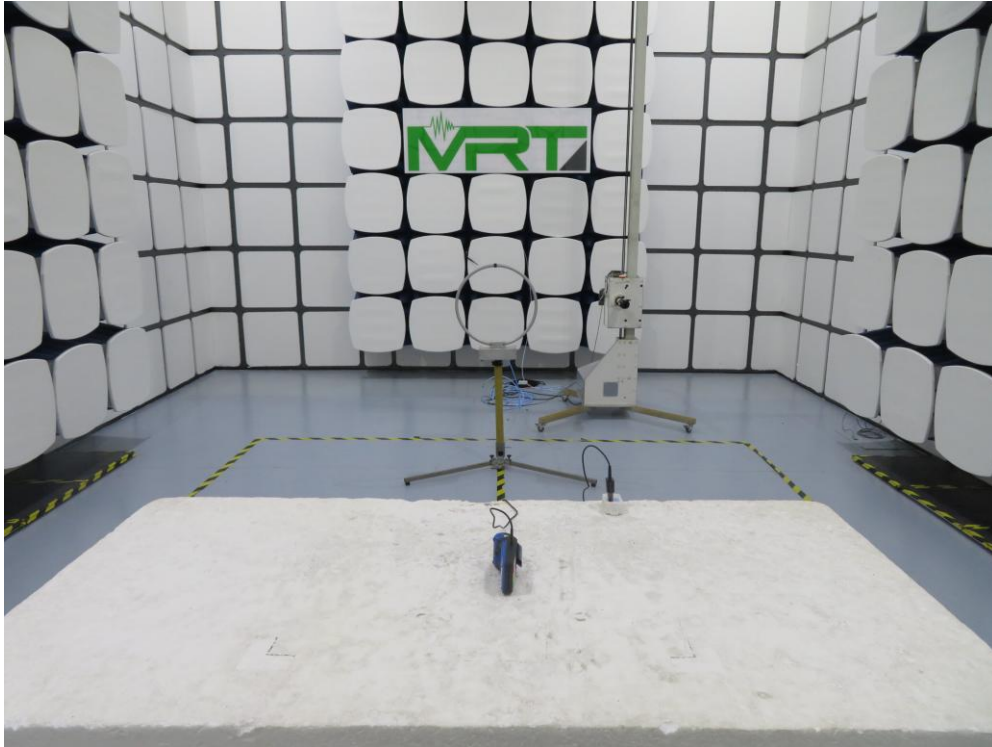

RF Test Setup Photograph

Description: Radiated Emission Test Setup for 9kHz ~ 30MHz

Description: Radiated Emission Test Setup for 30MHz ~ 1GHz

Description: Radiated Emission Test Setup for Above 1GHz