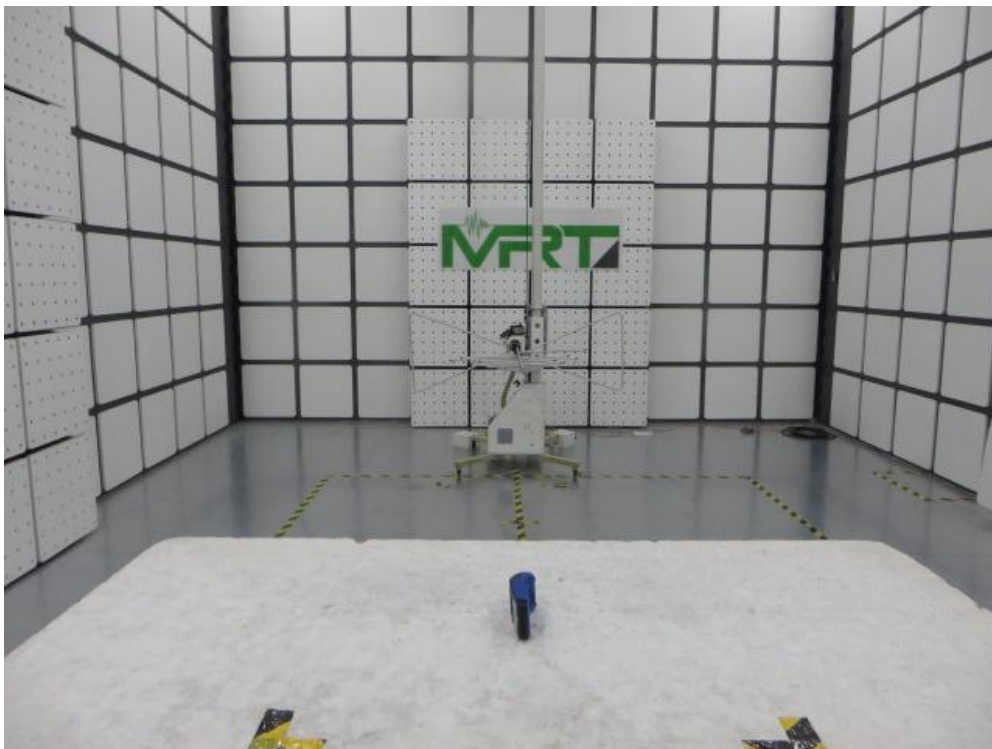

RF Test Setup Photograph

Description: Radiated Emission Test Setup for 9kHz ~ 30MHz

Description: Radiated Emission Test Setup for 30MHz ~ 1GHz

Description: Radiated Emission Test Setup for Above 1GHz