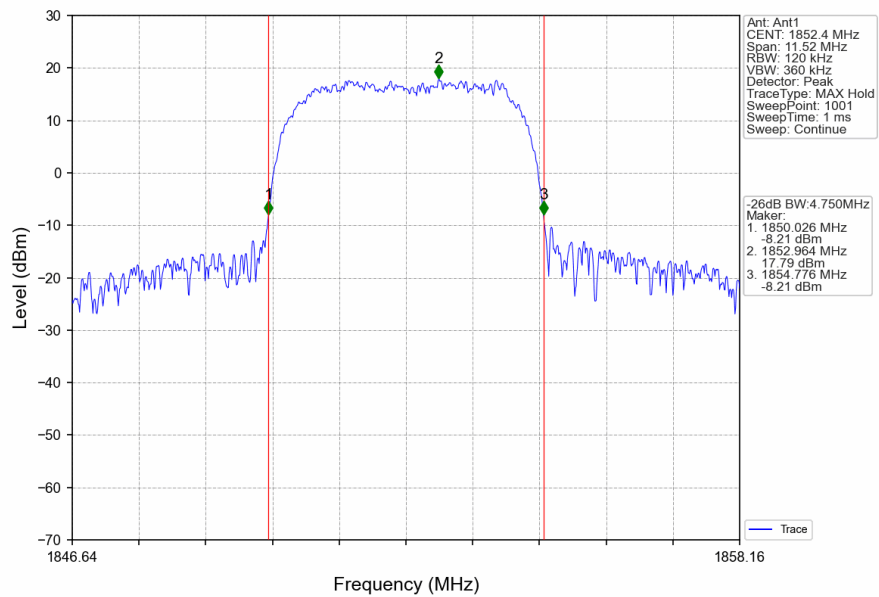

## 1.2.2 Test Graph

Band2\_RMC\_HCH\_1907.6MHz\_12.2kbps RMC\_NTNV

Band2\_HSDPA\_LCH\_1852.4MHz\_Subtest 1\_NTNV

Band2\_HSDPA\_MCH\_1880MHz\_Subtest 1\_NTNV

Band2\_HSDPA\_HCH\_1907.6MHz\_Subtest 1\_NTNV

Band2\_HSUPA\_LCH\_1852.4MHz\_Subtest 1\_NTNV

## 2. 99% & 26dB Bandwidth