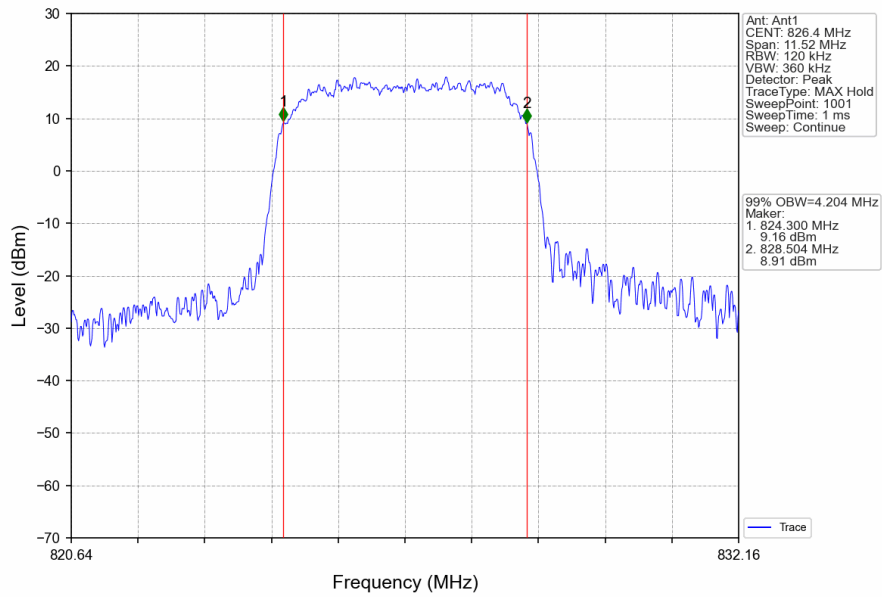

### 3. 99% & 26dB Bandwidth

##### 3.1.1 Test Result

Band: 5					
ENV	Mode		Frequency (MHz)	99% Occupied Bandwidth (MHz)	Verdict
	Network	Subset		Result	
NTNV	RMC	12.2kbps RMC	826.4	4.177	Pass
			836.6	4.183	Pass
			846.6	4.168	Pass
	HSDPA	Subtest 1	826.4	4.204	Pass
			836.6	4.183	Pass
			846.6	4.172	Pass
	HSUPA	Subtest 1	826.4	4.166	Pass
			836.6	4.157	Pass
			846.6	4.198	Pass

### 3.1.2 Test Graph

Band5\_RMC\_HCH\_846.6MHz\_12.2kbps RMC\_NTNV

Band5\_HSDPA\_LCH\_826.4MHz\_Subtest 1\_NTNV

Band5\_HSDPA\_MCH\_836.6MHz\_Subtest 1\_NTNV

Band5\_HSDPA\_HCH\_846.6MHz\_Subtest 1\_NTNV

Band5\_HSUPA\_LCH\_826.4MHz\_Subtest 1\_NTNV