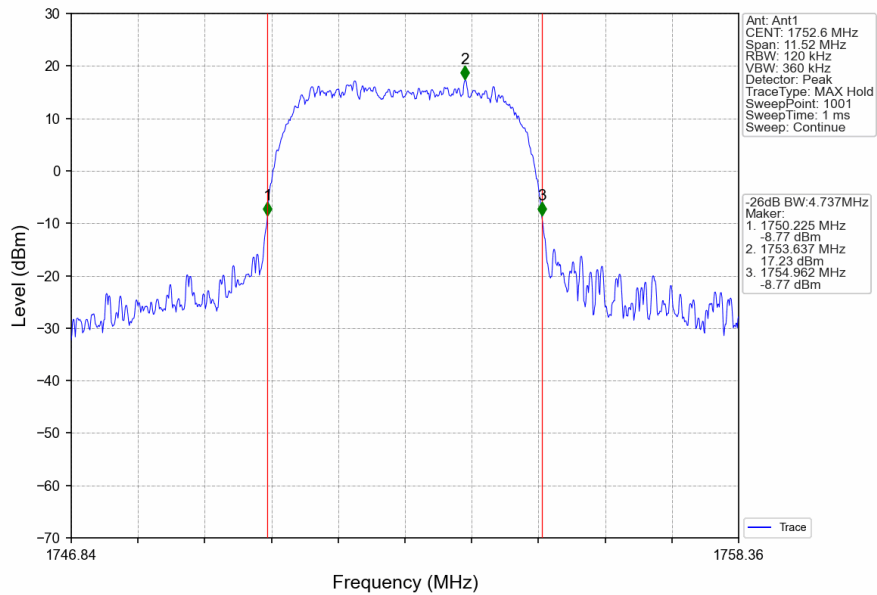

## 2.2.2 Test Graph

Band4\_RMC\_HCH\_1752.6MHz\_12.2kbps RMC\_NTNV

Band4\_HSDPA\_LCH\_1712.4MHz\_Subtest 1\_NTNV

Band4\_HSDPA\_MCH\_1732.6MHz\_Subtest 1\_NTNV

Band4\_HSDPA\_HCH\_1752.6MHz\_Subtest 1\_NTNV

### 3. 99% & 26dB Bandwidth