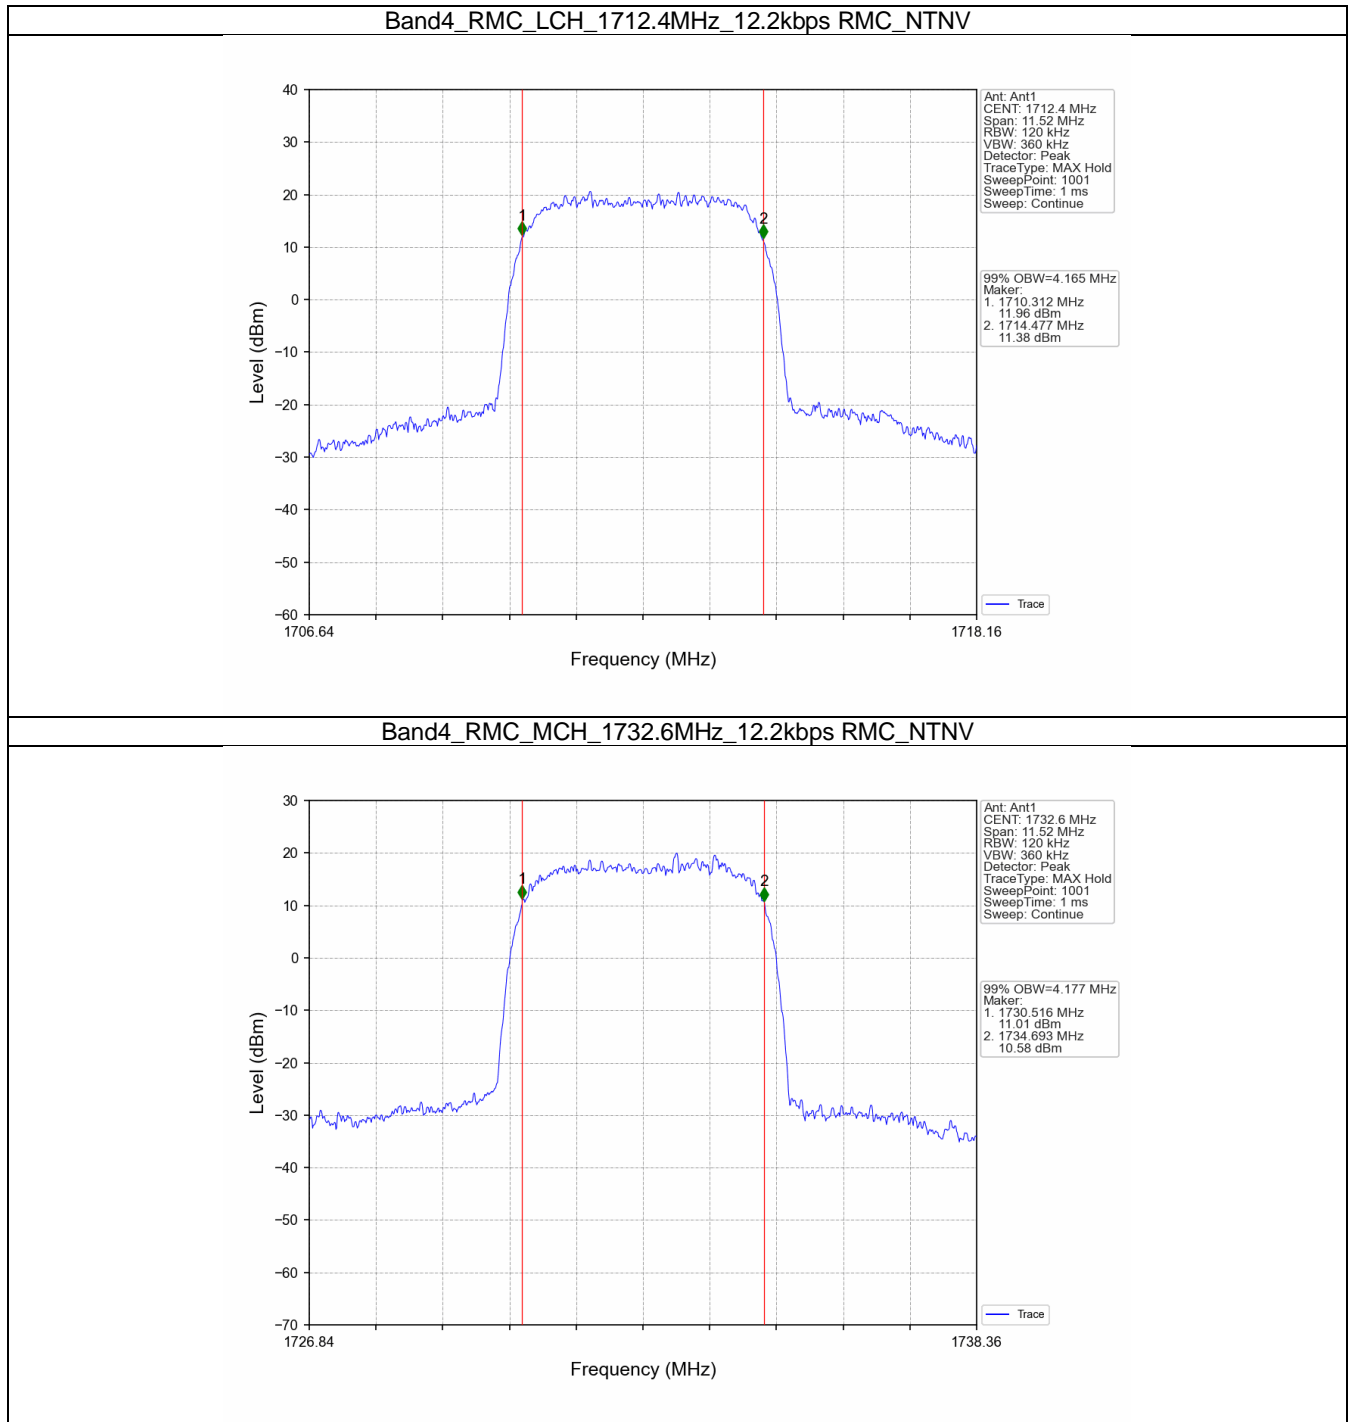

2. 99% & 26dB Bandwidth

2.1 Band4_OBW

2.1.1 Test Result

Band: 4					
ENV	Mode		Frequency (MHz)	99% Occupied Bandwidth (MHz)	Verdict
	Network	Subset		Result	
NTNV	RMC	12.2kbps RMC	1712.4	4.165	Pass
			1732.6	4.177	Pass
			1752.6	4.169	Pass
	HSDPA	Subtest 1	1712.4	4.171	Pass
			1732.6	4.158	Pass
			1752.6	4.173	Pass
	HSUPA	Subtest 1	1712.4	4.161	Pass
			1732.6	4.181	Pass
			1752.6	4.171	Pass

2.1.2 Test Graph