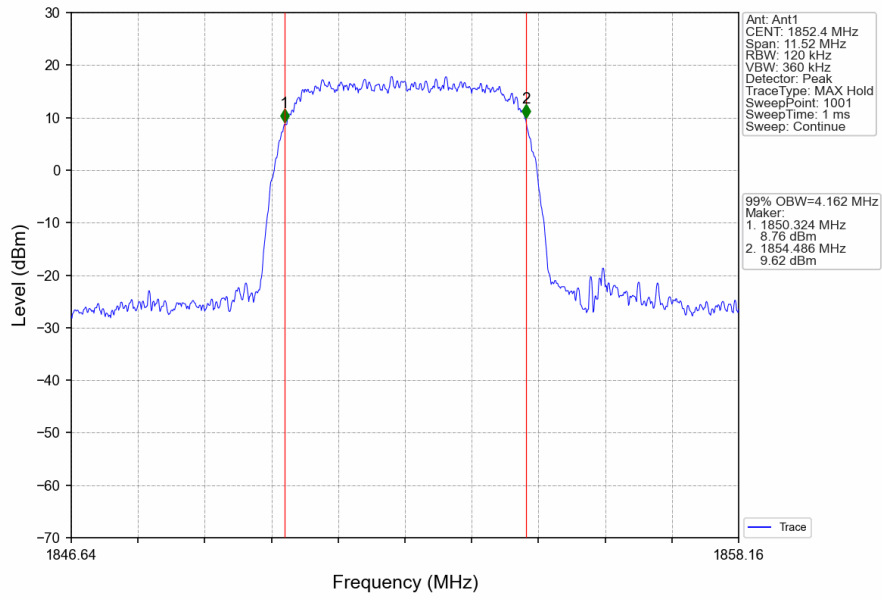

Band2_HSUPA_LCH_1852.4MHz_Subtest 1_NTNV