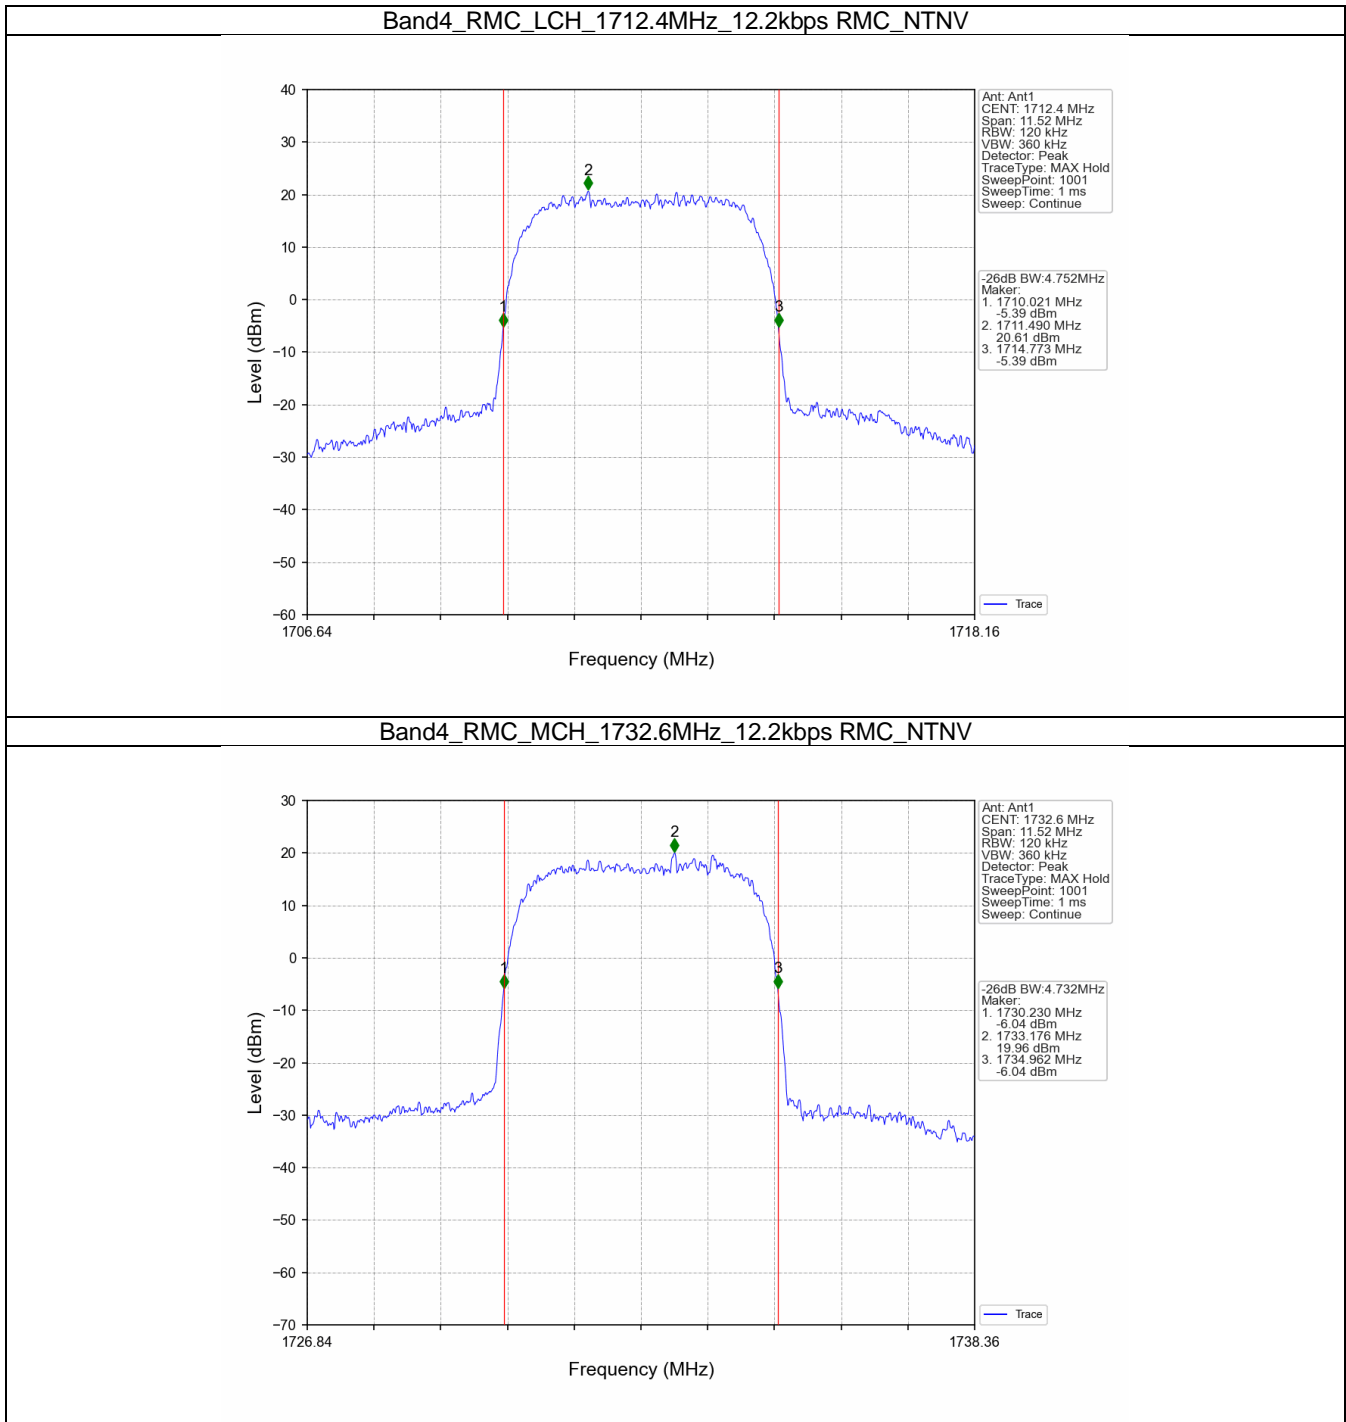

2.2 Band4_XDB

2.2.1 Test Result

Band: 4					
ENV	Mode		Frequency (MHz)	26dB Bandwidth (MHz)	Verdict
	Network	Subset		Result	
NTNV	RMC	12.2kbps RMC	1712.4	4.752	Pass
			1732.6	4.732	Pass
			1752.6	4.726	Pass
	HSDPA	Subtest 1	1712.4	4.755	Pass
			1732.6	4.733	Pass
			1752.6	4.737	Pass
	HSUPA	Subtest 1	1712.4	4.747	Pass
			1732.6	4.745	Pass
			1752.6	4.755	Pass

2.2.2 Test Graph