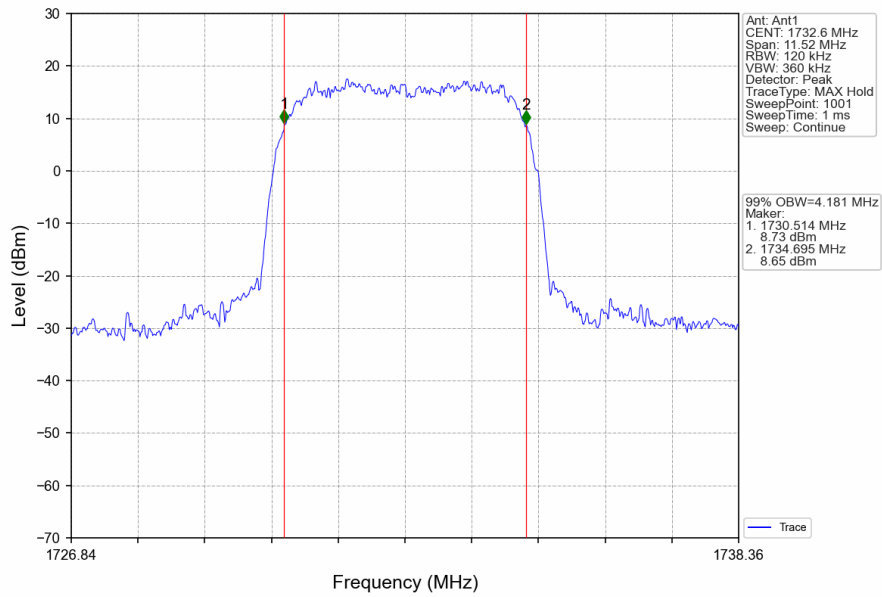

Band4_HSUPA_MCH_1732.6MHz_Subtest 1_NTNV