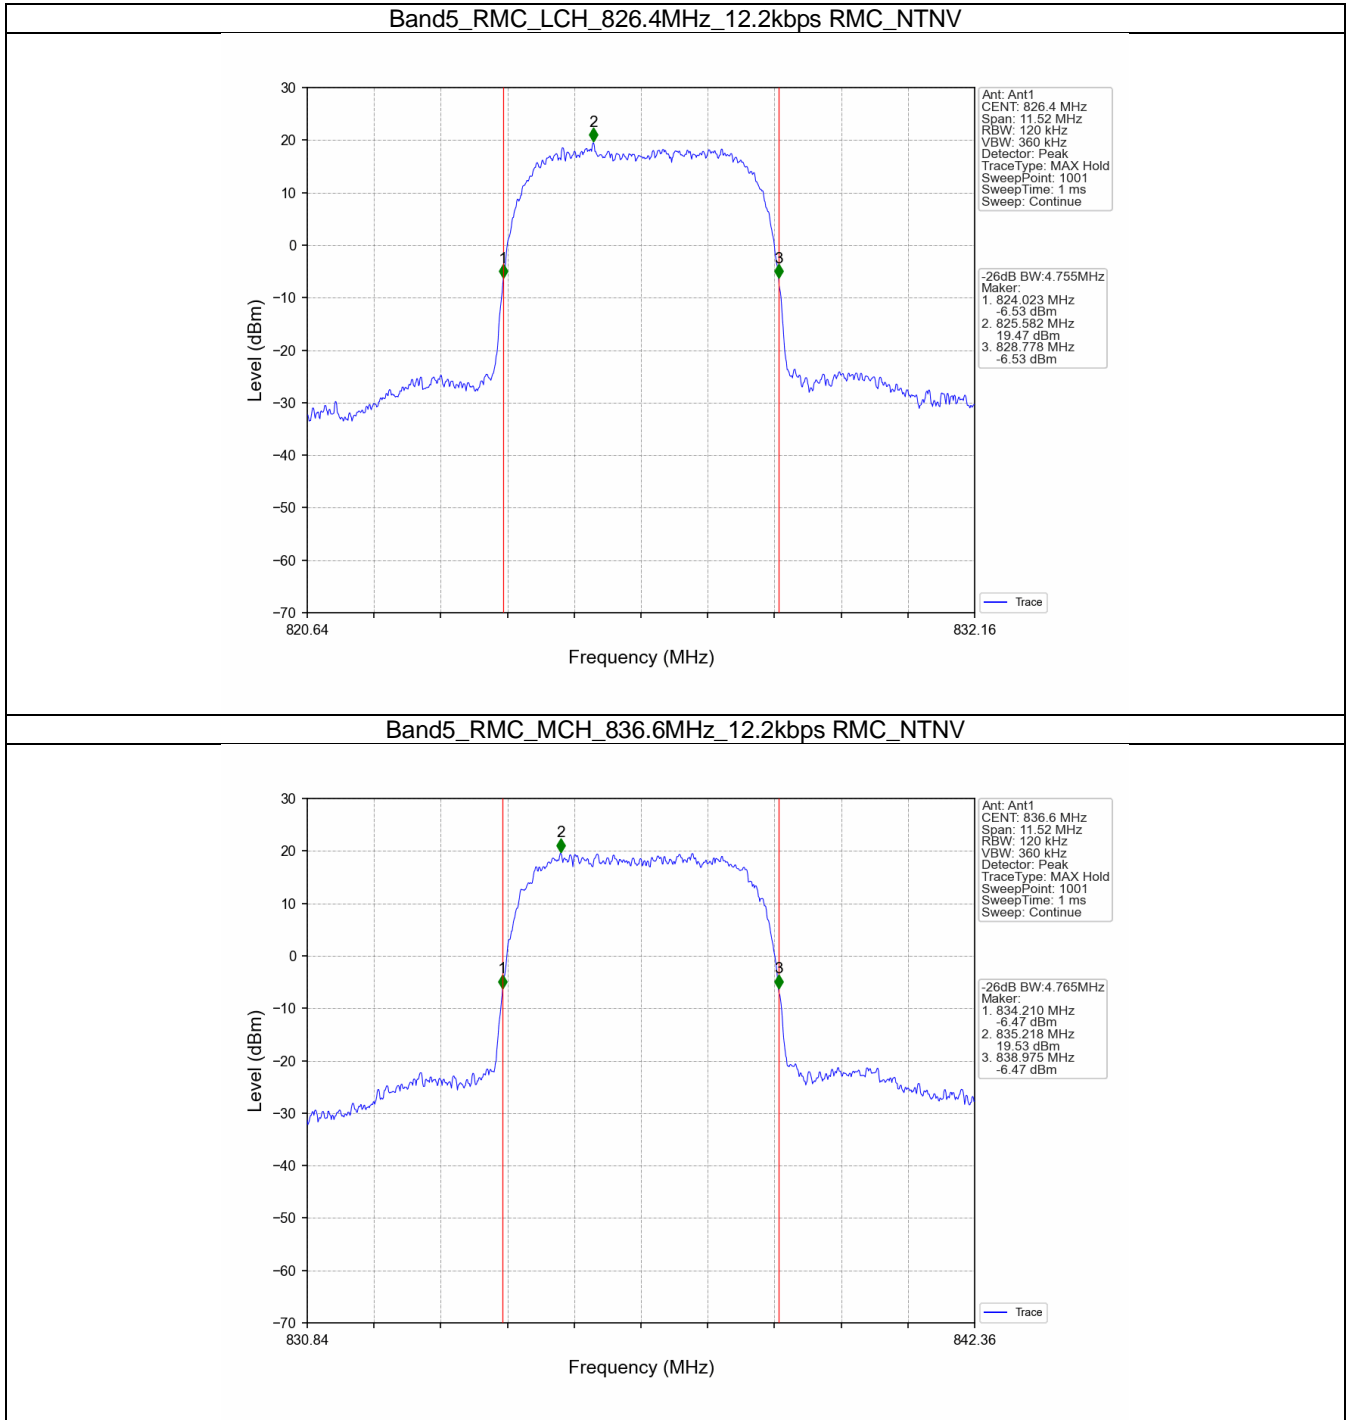

3.2 Band5_XDB

3.2.1 Test Result

Band: 5					
ENV	Mode		Frequency (MHz)	26dB Bandwidth (MHz)	Verdict
	Network	Subset		Result	
NTNV	RMC	12.2kbps RMC	826.4	4.755	Pass
			836.6	4.765	Pass
			846.6	4.726	Pass
	HSDPA	Subtest 1	826.4	4.736	Pass
			836.6	4.702	Pass
			846.6	4.733	Pass
	HSUPA	Subtest 1	826.4	4.715	Pass
			836.6	4.751	Pass
			846.6	4.727	Pass

3.2.2 Test Graph