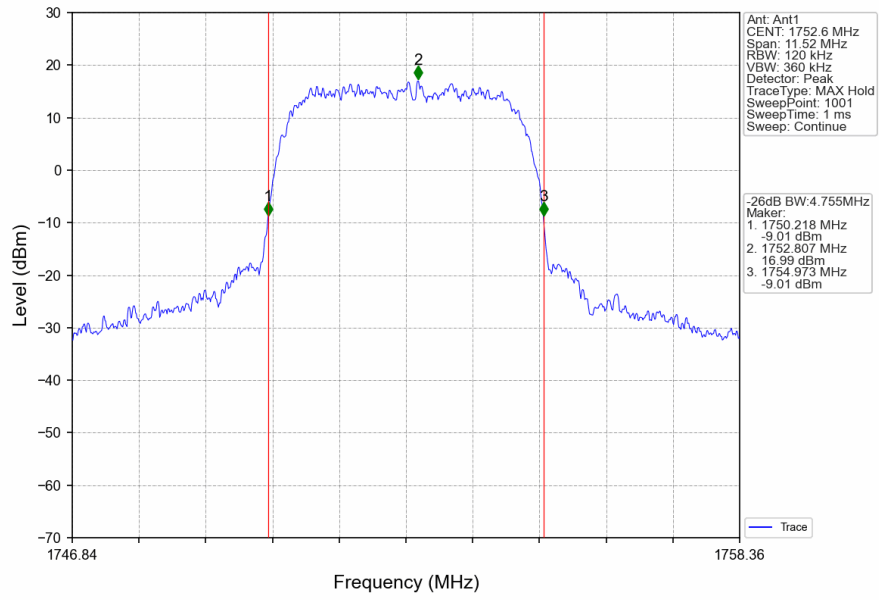

## 2.2.2 Test Graph

Band4\_RMC\_HCH\_1752.6MHz\_12.2kbps RMC\_NTNV

Band4\_HSDPA\_LCH\_1712.4MHz\_Subtest 1\_NTNV

Band4\_HSDPA\_MCH\_1732.6MHz\_Subtest 1\_NTNV

Band4\_HSDPA\_HCH\_1752.6MHz\_Subtest 1\_NTNV

### 3. 99% & 26dB Bandwidth