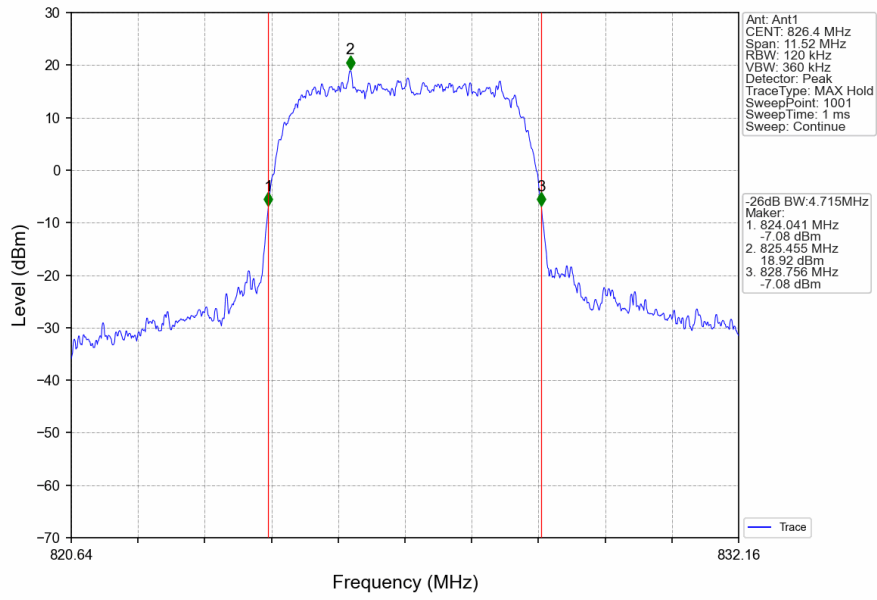

### 3.2.2 Test Graph

Band5\_RMC\_HCH\_846.6MHz\_12.2kbps RMC\_NTNV

Band5\_HSDPA\_LCH\_826.4MHz\_Subtest 1\_NTNV

Band5\_HSDPA\_MCH\_836.6MHz\_Subtest 1\_NTNV

Band5\_HSDPA\_HCH\_846.6MHz\_Subtest 1\_NTNV

Band5\_HSUPA\_LCH\_826.4MHz\_Subtest 1\_NTNV