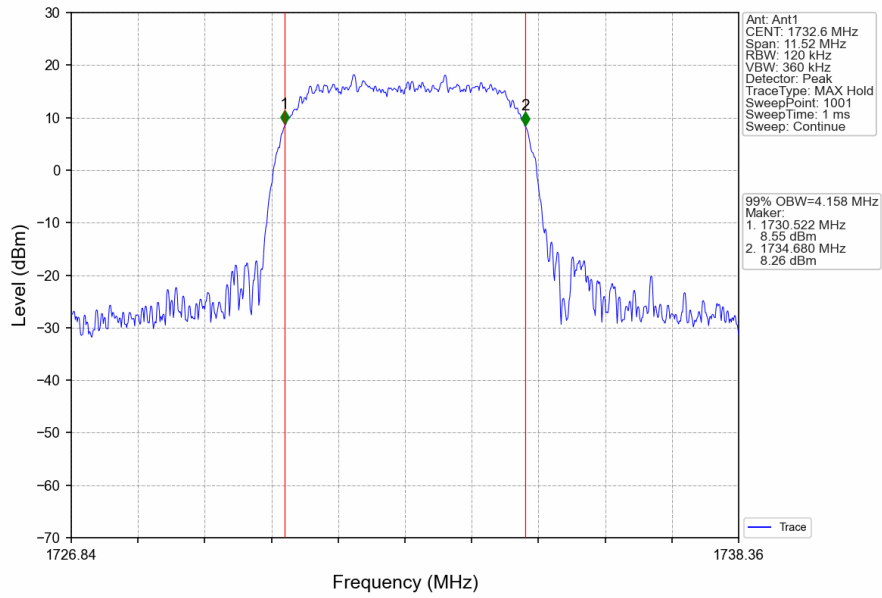

## 2.1.2 Test Graph

Band4\_RMC\_HCH\_1752.6MHz\_12.2kbps RMC\_NTNV

Band4\_HSDPA\_LCH\_1712.4MHz\_Subtest 1\_NTNV

Band4\_HSDPA\_MCH\_1732.6MHz\_Subtest 1\_NTNV

Band4\_HSDPA\_HCH\_1752.6MHz\_Subtest 1\_NTNV