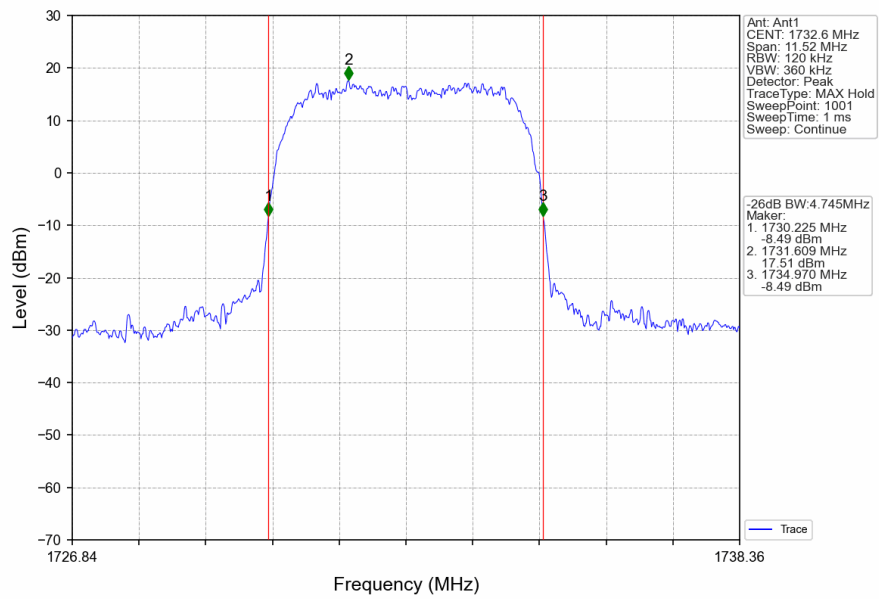

Band4_HSUPA_MCH_1732.6MHz_Subtest 1_NTNV