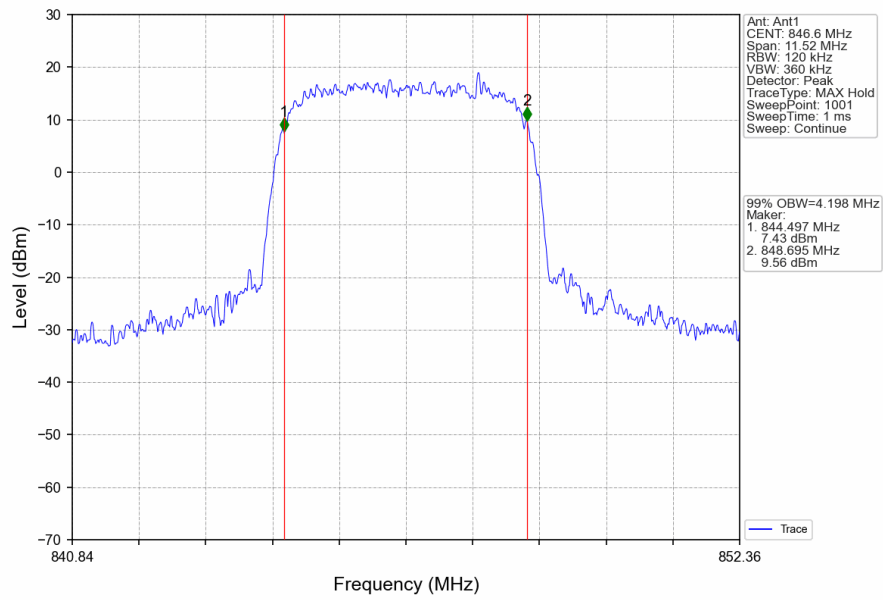

Band5_HSUPA_HCH_846.6MHz_Subtest 1_NTNV

3.2 Band5_XDB

3.2.1 Test Result

Band: 5					
ENV	Mode		Frequency (MHz)	26dB Bandwidth (MHz)	Verdict
	Network	Subset		Result	
NTNV	RMC	12.2kbps RMC	826.4	4.755	Pass
			836.6	4.765	Pass
			846.6	4.726	Pass
	HSDPA	Subtest 1	826.4	4.736	Pass
			836.6	4.702	Pass
			846.6	4.733	Pass
	HSUPA	Subtest 1	826.4	4.715	Pass
			836.6	4.751	Pass
			846.6	4.727	Pass