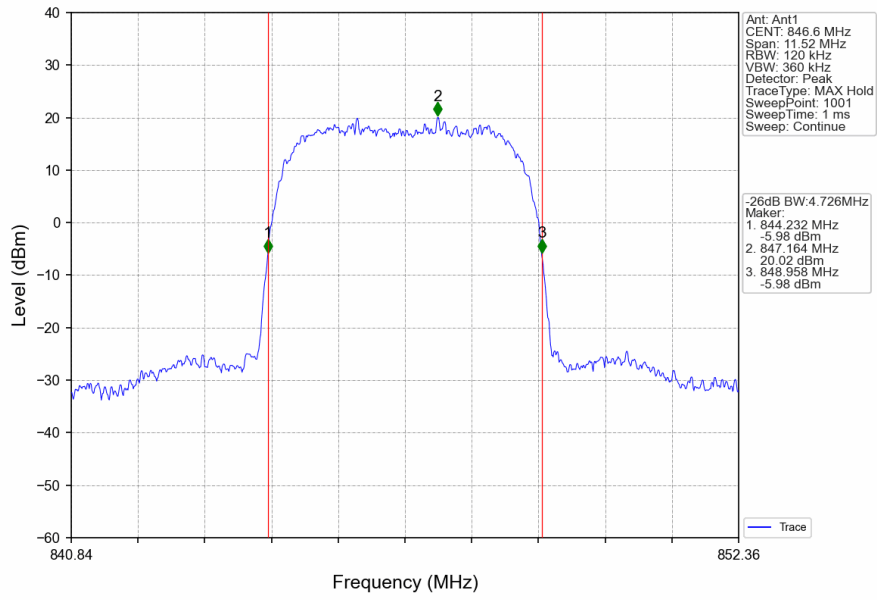

#### 3.2.1 Test Result

Band: 5					
ENV	Mode		Frequency (MHz)	26dB Bandwidth (MHz)	Verdict
	Network	Subset		Result	
NTNV	RMC	12.2kbps RMC	826.4	4.755	Pass
			836.6	4.765	Pass
			846.6	4.726	Pass
	HSDPA	Subtest 1	826.4	4.736	Pass
			836.6	4.702	Pass
			846.6	4.733	Pass
	HSUPA	Subtest 1	826.4	4.715	Pass
			836.6	4.751	Pass
			846.6	4.727	Pass

### 3.2.2 Test Graph

Band5\_RMC\_HCH\_846.6MHz\_12.2kbps RMC\_NTNV

Band5\_HSDPA\_LCH\_826.4MHz\_Subtest 1\_NTNV

Band5\_HSDPA\_MCH\_836.6MHz\_Subtest 1\_NTNV

Band5\_HSDPA\_HCH\_846.6MHz\_Subtest 1\_NTNV

Band5\_HSUPA\_LCH\_826.4MHz\_Subtest 1\_NTNV