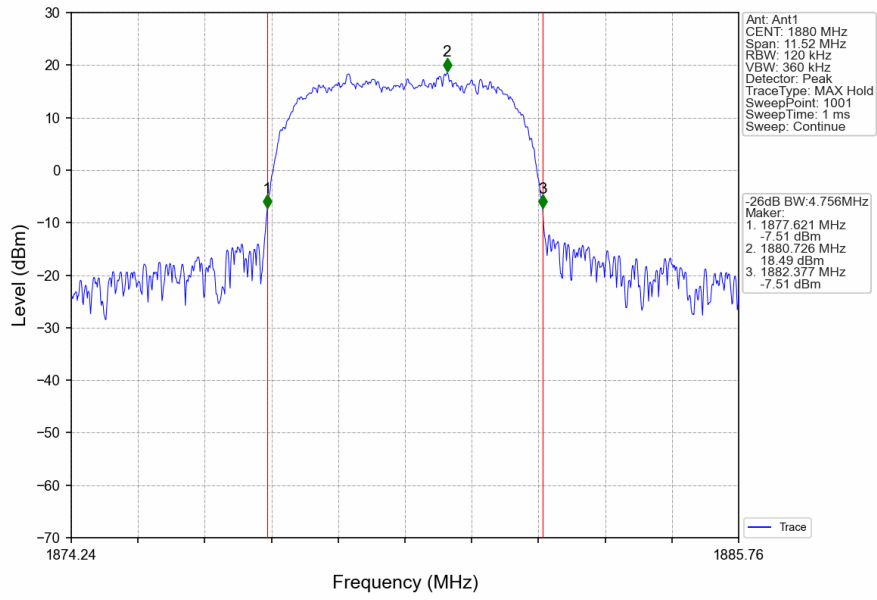

## 1.2.2 Test Graph

Band2\_RMC\_HCH\_1907.6MHz\_12.2kbps RMC\_NTNV

Band2\_HSDPA\_LCH\_1852.4MHz\_Subtest 1\_NTNV

Band2\_HSDPA\_MCH\_1880MHz\_Subtest 1\_NTNV

Band2\_HSDPA\_HCH\_1907.6MHz\_Subtest 1\_NTNV

Band2\_HSUPA\_LCH\_1852.4MHz\_Subtest 1\_NTNV

## 2. 99% & 26dB Bandwidth