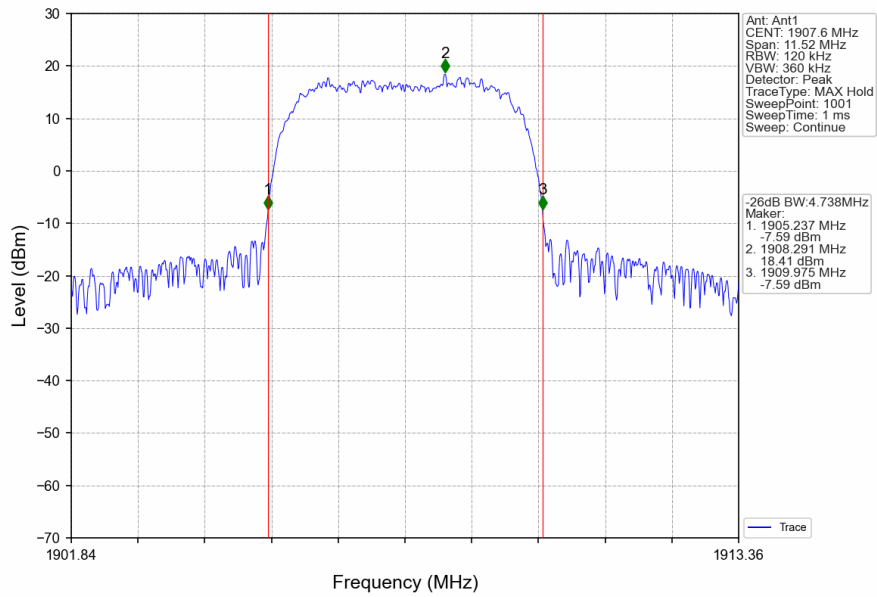

## 1.2.2 Test Graph

Band2\_RMC\_HCH\_1907.6MHz\_12.2kbps RMC\_NTNV

Band2\_HSDPA\_LCH\_1852.4MHz\_Subtest 1\_NTNV

Band2\_HSDPA\_MCH\_1880MHz\_Subtest 1\_NTNV

Band2\_HSDPA\_HCH\_1907.6MHz\_Subtest 1\_NTNV

Band2\_HSUPA\_LCH\_1852.4MHz\_Subtest 1\_NTNV

## 2. 99% & 26dB Bandwidth