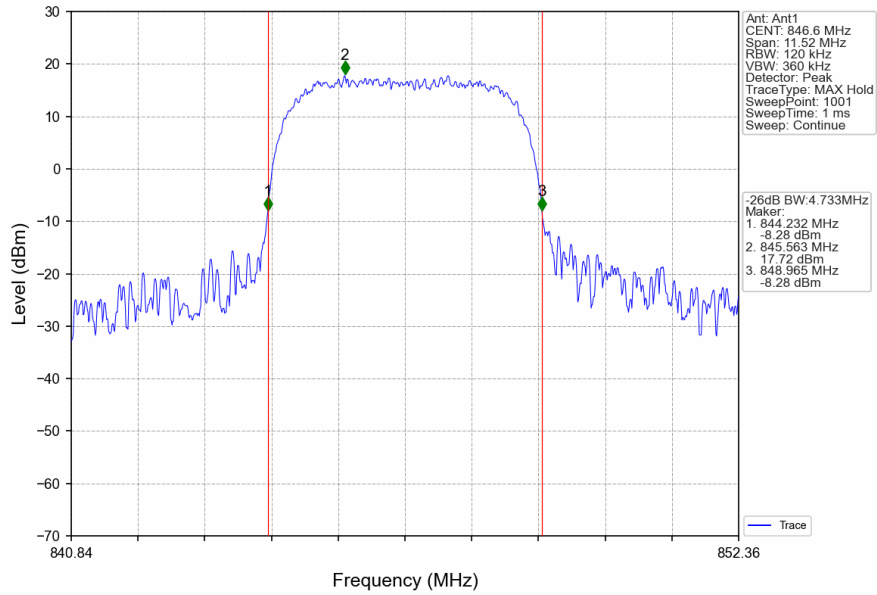

### 3.2.2 Test Graph

Band5\_RMC\_HCH\_846.6MHz\_12.2kbps RMC\_NTNV

Band5\_HSDPA\_LCH\_826.4MHz\_Subtest 1\_NTNV

Band5\_HSDPA\_MCH\_836.6MHz\_Subtest 1\_NTNV

Band5\_HSDPA\_HCH\_846.6MHz\_Subtest 1\_NTNV

Band5\_HSUPA\_LCH\_826.4MHz\_Subtest 1\_NTNV