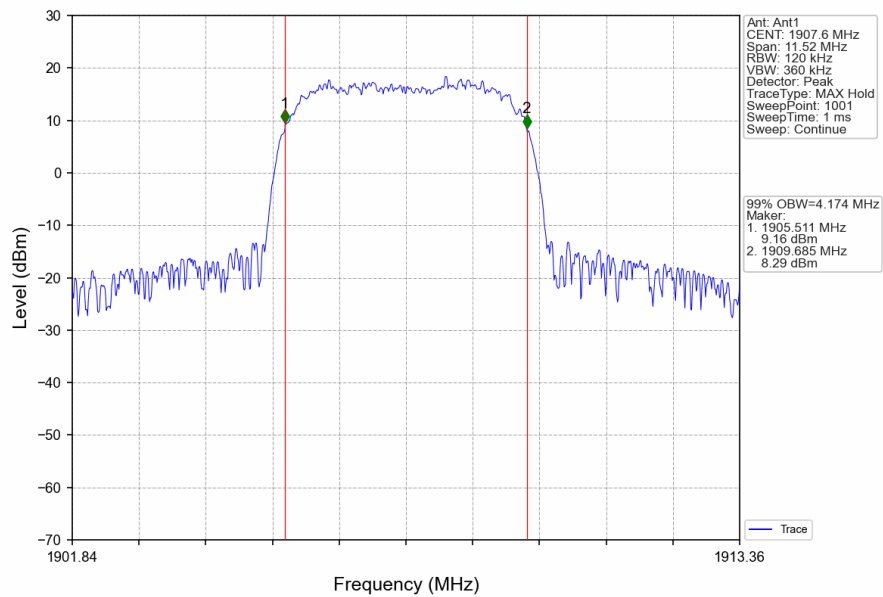

Band2_HSDPA_HCH_1907.6MHz_Subtest 1_NTNV