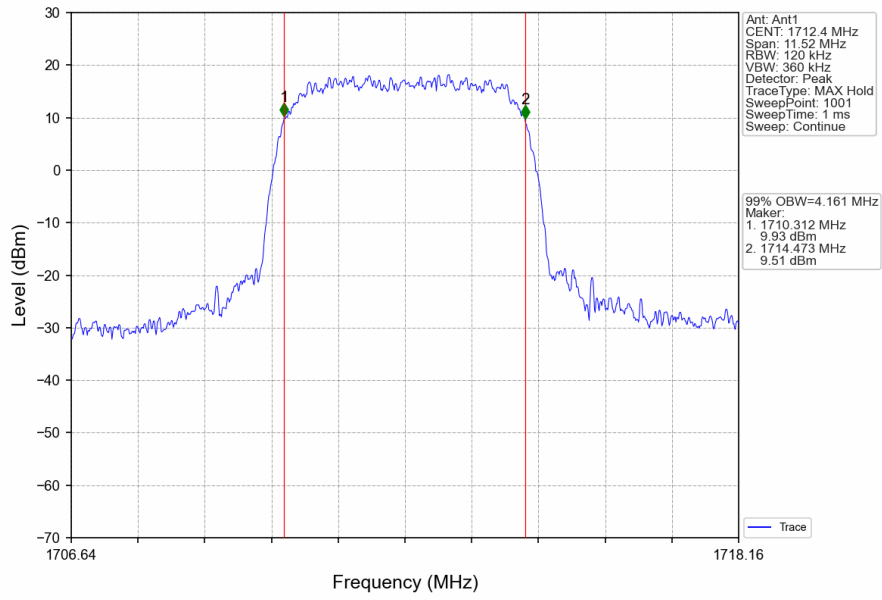

Band4_HSUPA_LCH_1712.4MHz_Subtest 1_NTNV