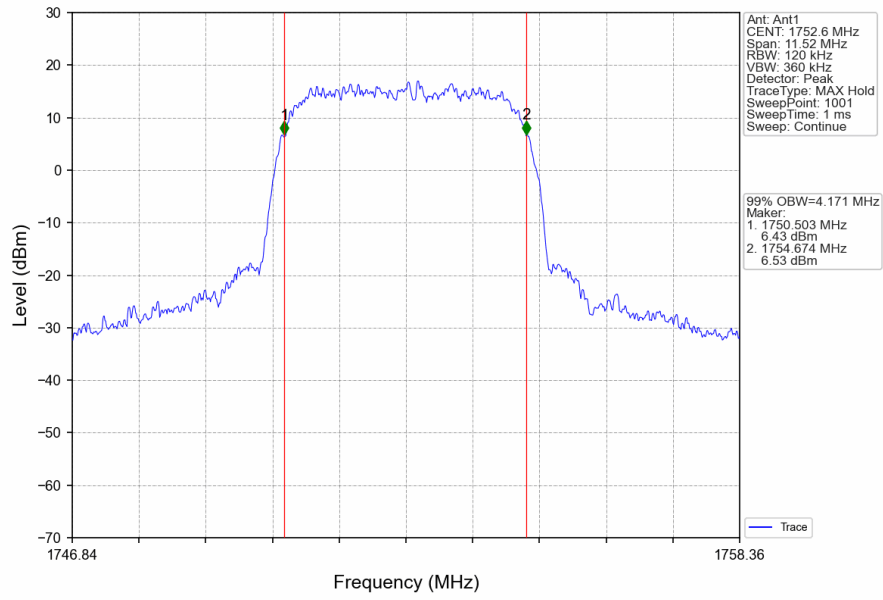

Band4_HSUPA_HCH_1752.6MHz_Subtest 1_NTNV

2.2 Band4_XDB

2.2.1 Test Result

Band: 4					
ENV	Mode		Frequency (MHz)	26dB Bandwidth (MHz)	Verdict
	Network	Subset		Result	
NTNV	RMC	12.2kbps RMC	1712.4	4.752	Pass
			1732.6	4.732	Pass
			1752.6	4.726	Pass
	HSDPA	Subtest 1	1712.4	4.755	Pass
			1732.6	4.733	Pass
			1752.6	4.737	Pass
	HSUPA	Subtest 1	1712.4	4.747	Pass
			1732.6	4.745	Pass
			1752.6	4.755	Pass