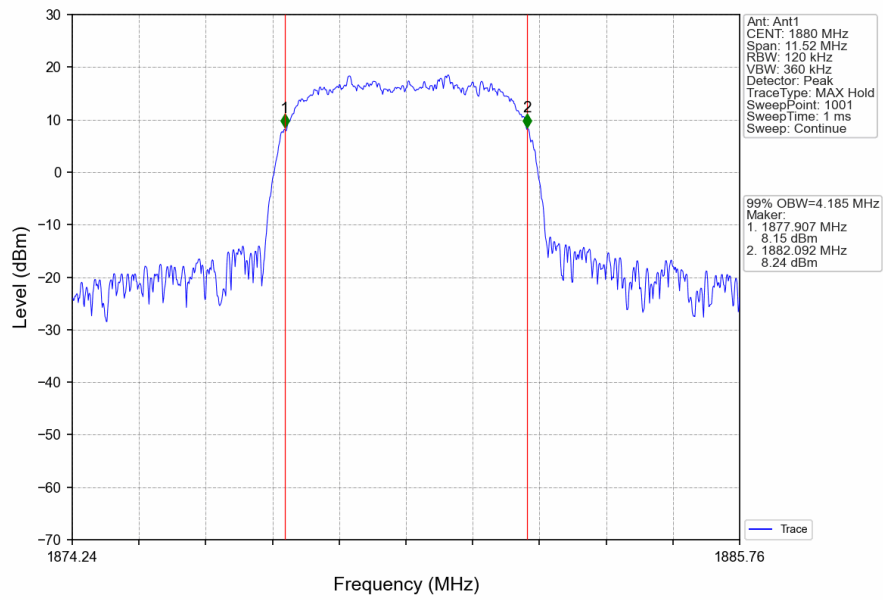

### 1.1.2 Test Graph

Band2\_RMC\_HCH\_1907.6MHz\_12.2kbps RMC\_NTNV

Band2\_HSDPA\_LCH\_1852.4MHz\_Subtest 1\_NTNV

### Band2\_HSDPA\_MCH\_1880MHz\_Subtest 1\_NTNV