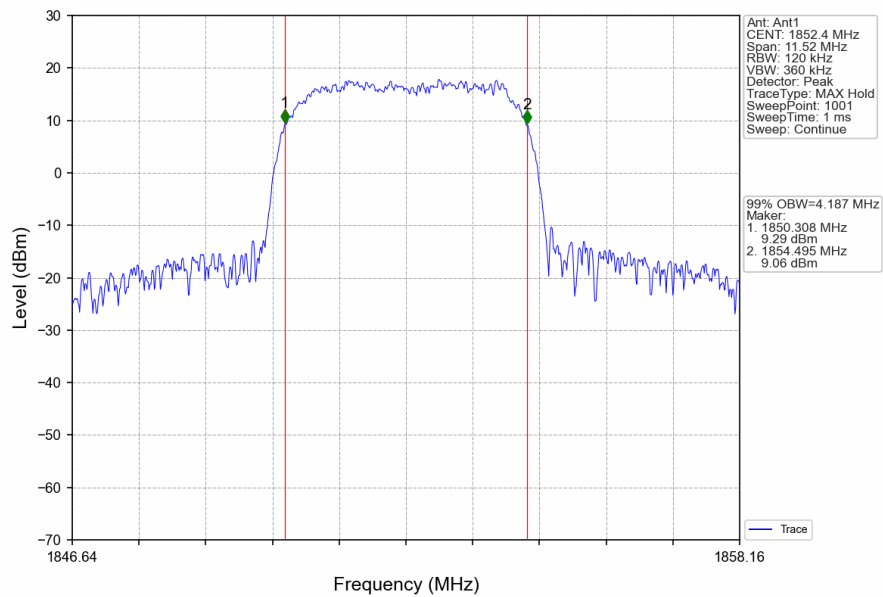

### 1.1.1 Test Result

Band: 2						
ENV	Mode		Frequency (MHz)	99% Occupied Bandwidth (MHz)		Verdict
	Network	Subset		Result		
NTNV	RMC	12.2kbps RMC	1852.4	4.183	Pass	
			1880	4.172	Pass	
			1907.6	4.191	Pass	
	HSDPA	Subtest 1	1852.4	4.187	Pass	
			1880	4.185	Pass	
			1907.6	4.174	Pass	
	HSUPA	Subtest 1	1852.4	4.162	Pass	
			1880	4.177	Pass	
			1907.6	4.192	Pass	

### 1.1.2 Test Graph

Band2\_RMC\_HCH\_1907.6MHz\_12.2kbps RMC\_NTNV

Band2\_HSDPA\_LCH\_1852.4MHz\_Subtest 1\_NTNV