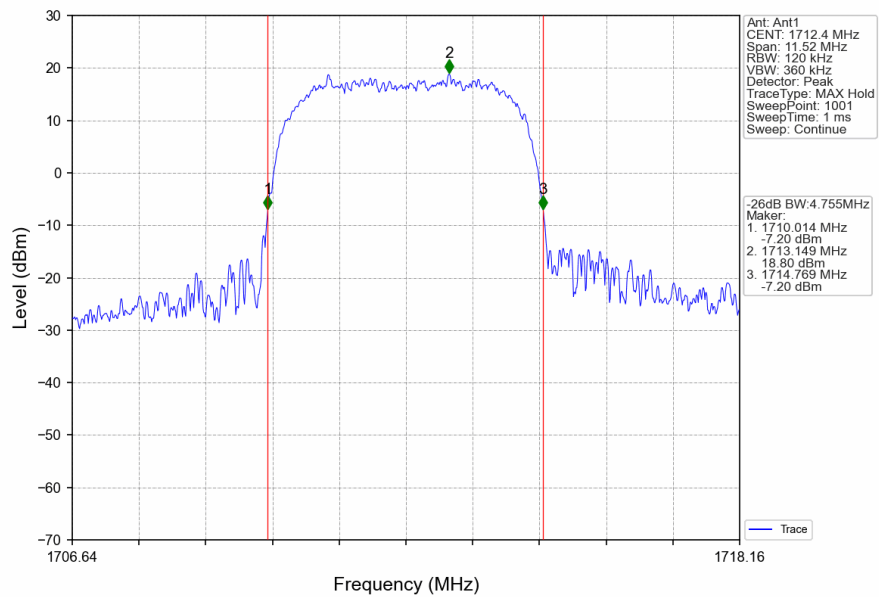

### 2.2.1 Test Result

Band: 4					
ENV	Mode		Frequency (MHz)	26dB Bandwidth (MHz)	Verdict
	Network	Subset		Result	
NTNV	RMC	12.2kbps RMC	1712.4	4.752	Pass
			1732.6	4.732	Pass
			1752.6	4.726	Pass
	HSDPA	Subtest 1	1712.4	4.755	Pass
			1732.6	4.733	Pass
			1752.6	4.737	Pass
	HSUPA	Subtest 1	1712.4	4.747	Pass
			1732.6	4.745	Pass
			1752.6	4.755	Pass

## 2.2.2 Test Graph

Band4\_RMC\_HCH\_1752.6MHz\_12.2kbps RMC\_NTNV

Band4\_HSDPA\_LCH\_1712.4MHz\_Subtest 1\_NTNV

Band4\_HSDPA\_MCH\_1732.6MHz\_Subtest 1\_NTNV

Band4\_HSDPA\_HCH\_1752.6MHz\_Subtest 1\_NTNV

### 3. 99% & 26dB Bandwidth