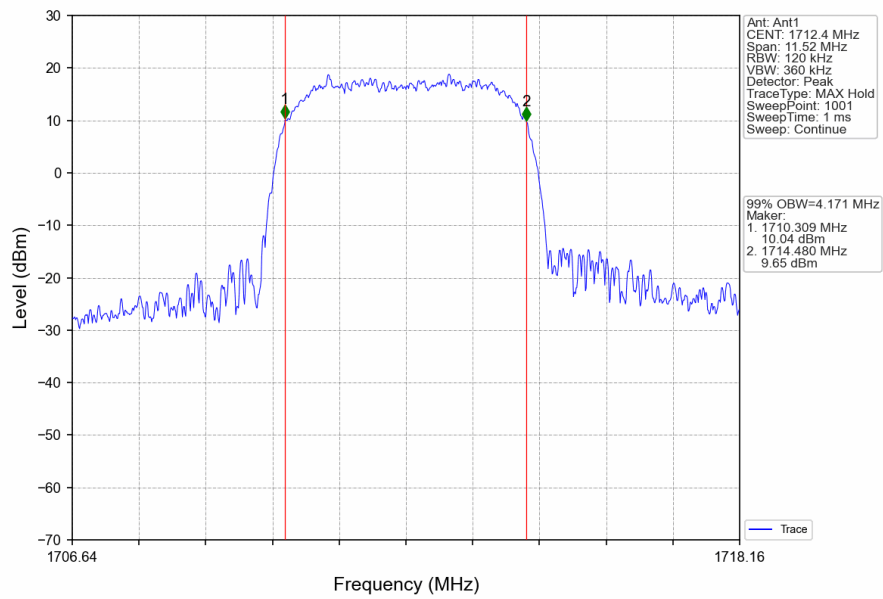

#### 2.1.1 Test Result

Band: 4					
ENV	Mode		Frequency (MHz)	99% Occupied Bandwidth (MHz)	Verdict
	Network	Subset		Result	
NTNV	RMC	12.2kbps RMC	1712.4	4.165	Pass
			1732.6	4.177	Pass
			1752.6	4.169	Pass
	HSDPA	Subtest 1	1712.4	4.171	Pass
			1732.6	4.158	Pass
			1752.6	4.173	Pass
	HSUPA	Subtest 1	1712.4	4.161	Pass
			1732.6	4.181	Pass
			1752.6	4.171	Pass

## 2.1.2 Test Graph

Band4\_RMC\_HCH\_1752.6MHz\_12.2kbps RMC\_NTNV

Band4\_HSDPA\_LCH\_1712.4MHz\_Subtest 1\_NTNV

Band4\_HSDPA\_MCH\_1732.6MHz\_Subtest 1\_NTNV

Band4\_HSDPA\_HCH\_1752.6MHz\_Subtest 1\_NTNV