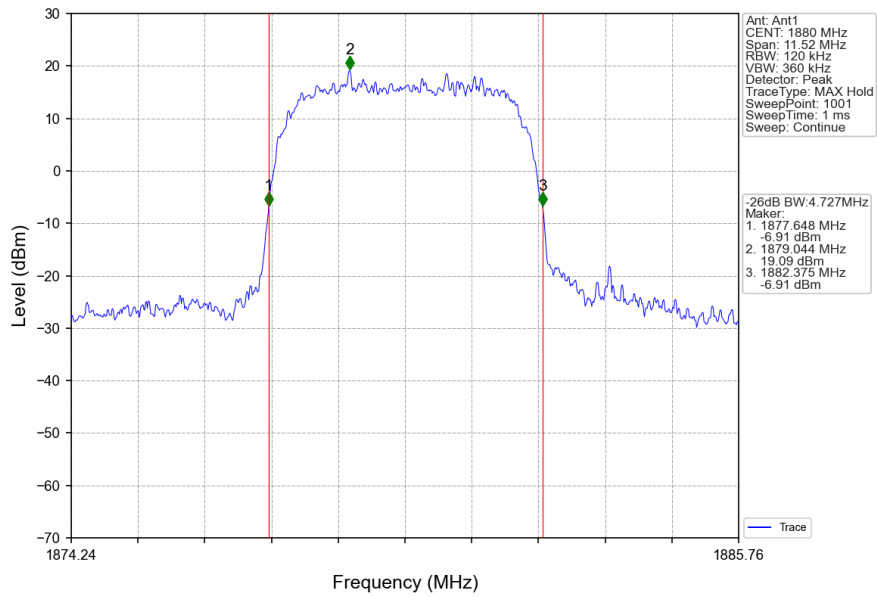

Band2_HSUPA_MCH_1880MHz_Subtest 1_NTNV