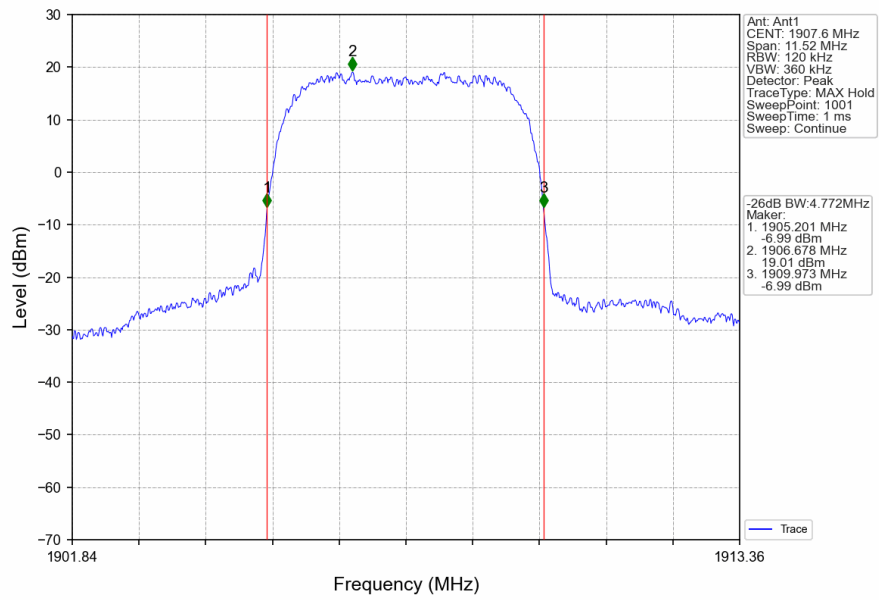

### 1.2.1 Test Result

Band: 2					
ENV	Mode		Frequency (MHz)	26dB Bandwidth (MHz)	Verdict
	Network	Subset		Result	
NTNV	RMC	12.2kbps RMC	1852.4	4.735	Pass
			1880	4.743	Pass
			1907.6	4.772	Pass
	HSDPA	Subtest 1	1852.4	4.750	Pass
			1880	4.756	Pass
			1907.6	4.738	Pass
	HSUPA	Subtest 1	1852.4	4.738	Pass
			1880	4.727	Pass
			1907.6	4.743	Pass

## 1.2.2 Test Graph

Band2\_RMC\_HCH\_1907.6MHz\_12.2kbps RMC\_NTNV

Band2\_HSDPA\_LCH\_1852.4MHz\_Subtest 1\_NTNV

Band2\_HSDPA\_MCH\_1880MHz\_Subtest 1\_NTNV

Band2\_HSDPA\_HCH\_1907.6MHz\_Subtest 1\_NTNV

Band2\_HSUPA\_LCH\_1852.4MHz\_Subtest 1\_NTNV