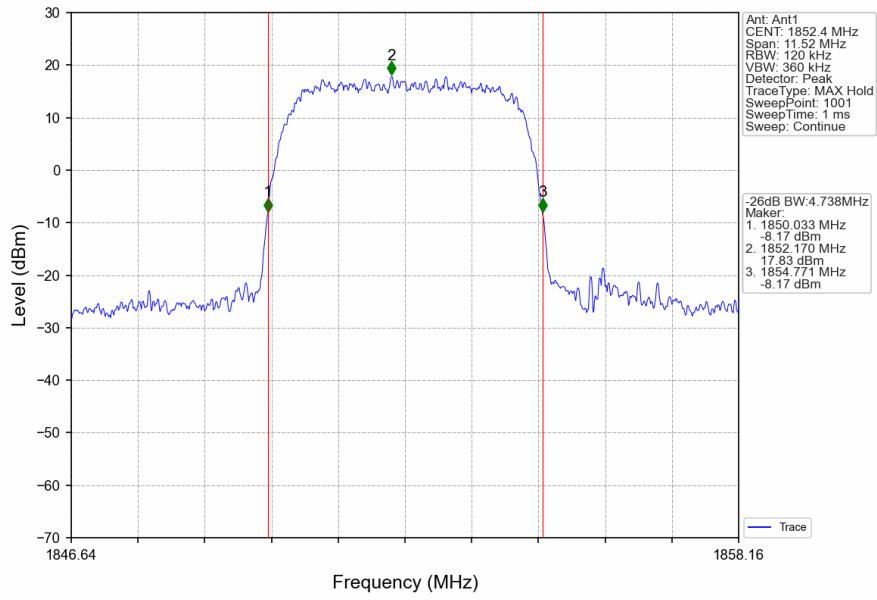

## 1.2.2 Test Graph

Band2\_RMC\_HCH\_1907.6MHz\_12.2kbps RMC\_NTNV

Band2\_HSDPA\_LCH\_1852.4MHz\_Subtest 1\_NTNV

Band2\_HSDPA\_MCH\_1880MHz\_Subtest 1\_NTNV

Band2\_HSDPA\_HCH\_1907.6MHz\_Subtest 1\_NTNV

Band2\_HSUPA\_LCH\_1852.4MHz\_Subtest 1\_NTNV

## 2. 99% & 26dB Bandwidth