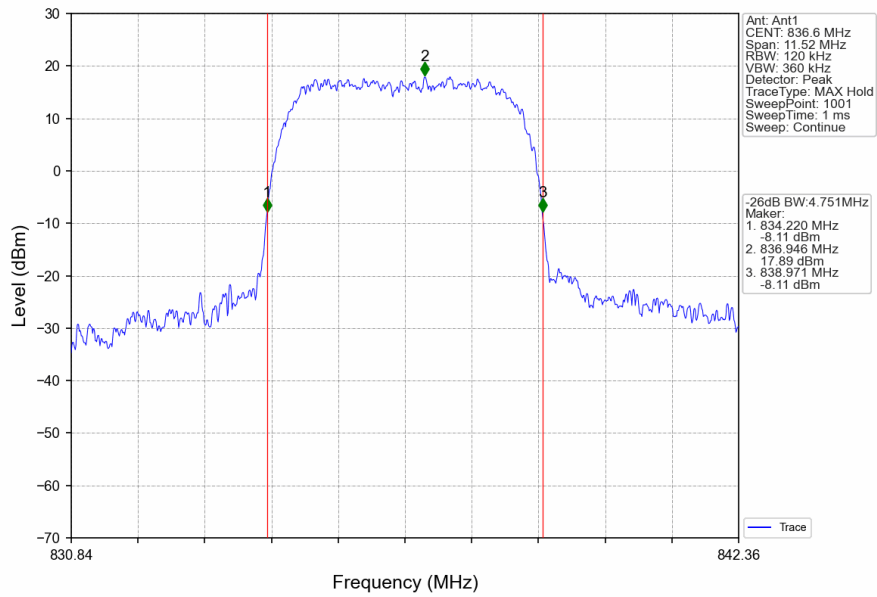

Band5_HSUPA_MCH_836.6MHz_Subtest 1_NTNV