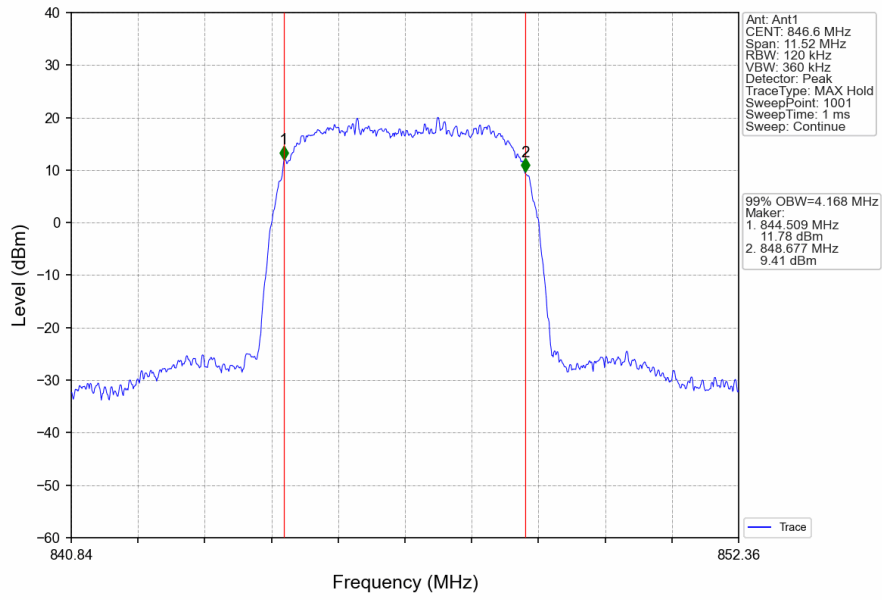

Band5_RMC_HCH_846.6MHz_12.2kbps RMC_NTNV