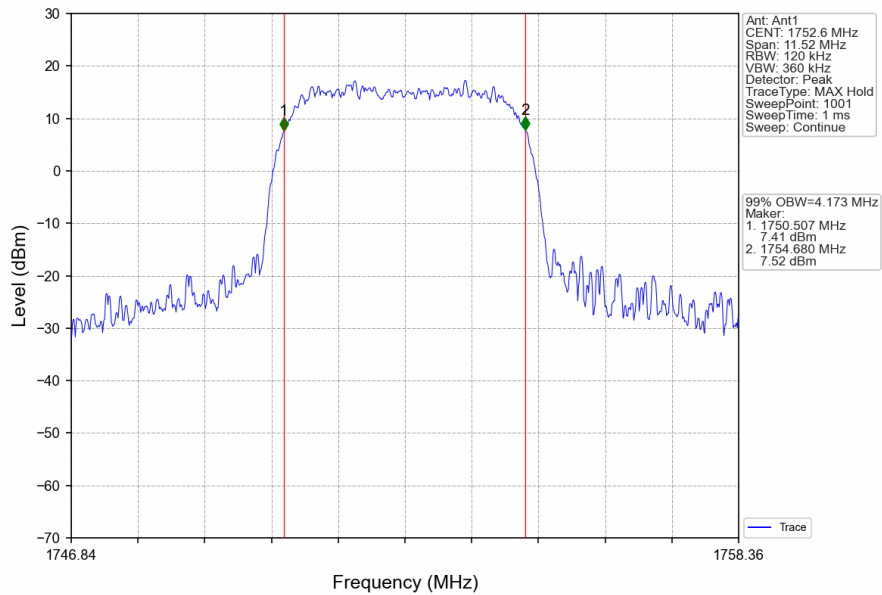

## 2.1.2 Test Graph

Band4\_RMC\_HCH\_1752.6MHz\_12.2kbps RMC\_NTNV

Band4\_HSDPA\_LCH\_1712.4MHz\_Subtest 1\_NTNV

Band4\_HSDPA\_MCH\_1732.6MHz\_Subtest 1\_NTNV

Band4\_HSDPA\_HCH\_1752.6MHz\_Subtest 1\_NTNV