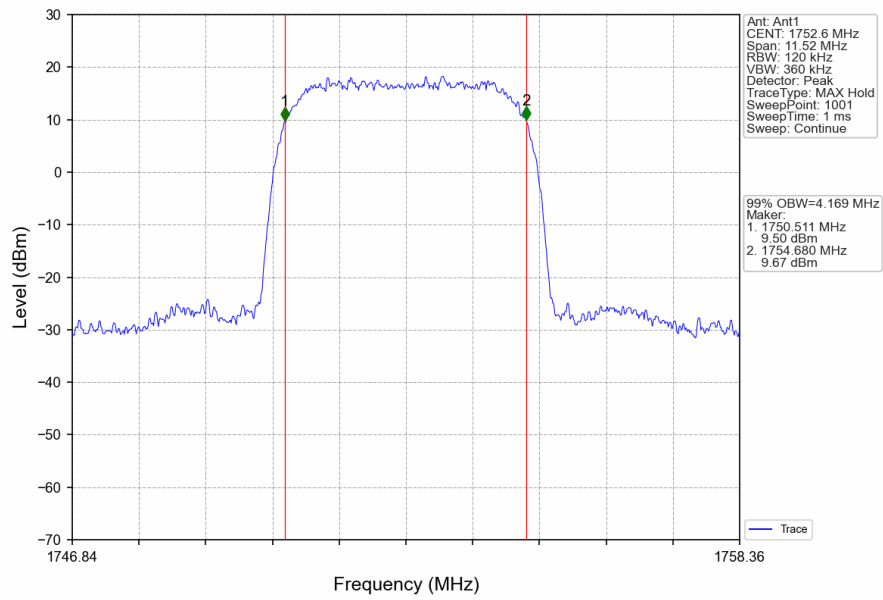

Band4_RMC_HCH_1752.6MHz_12.2kbps RMC_NTNV