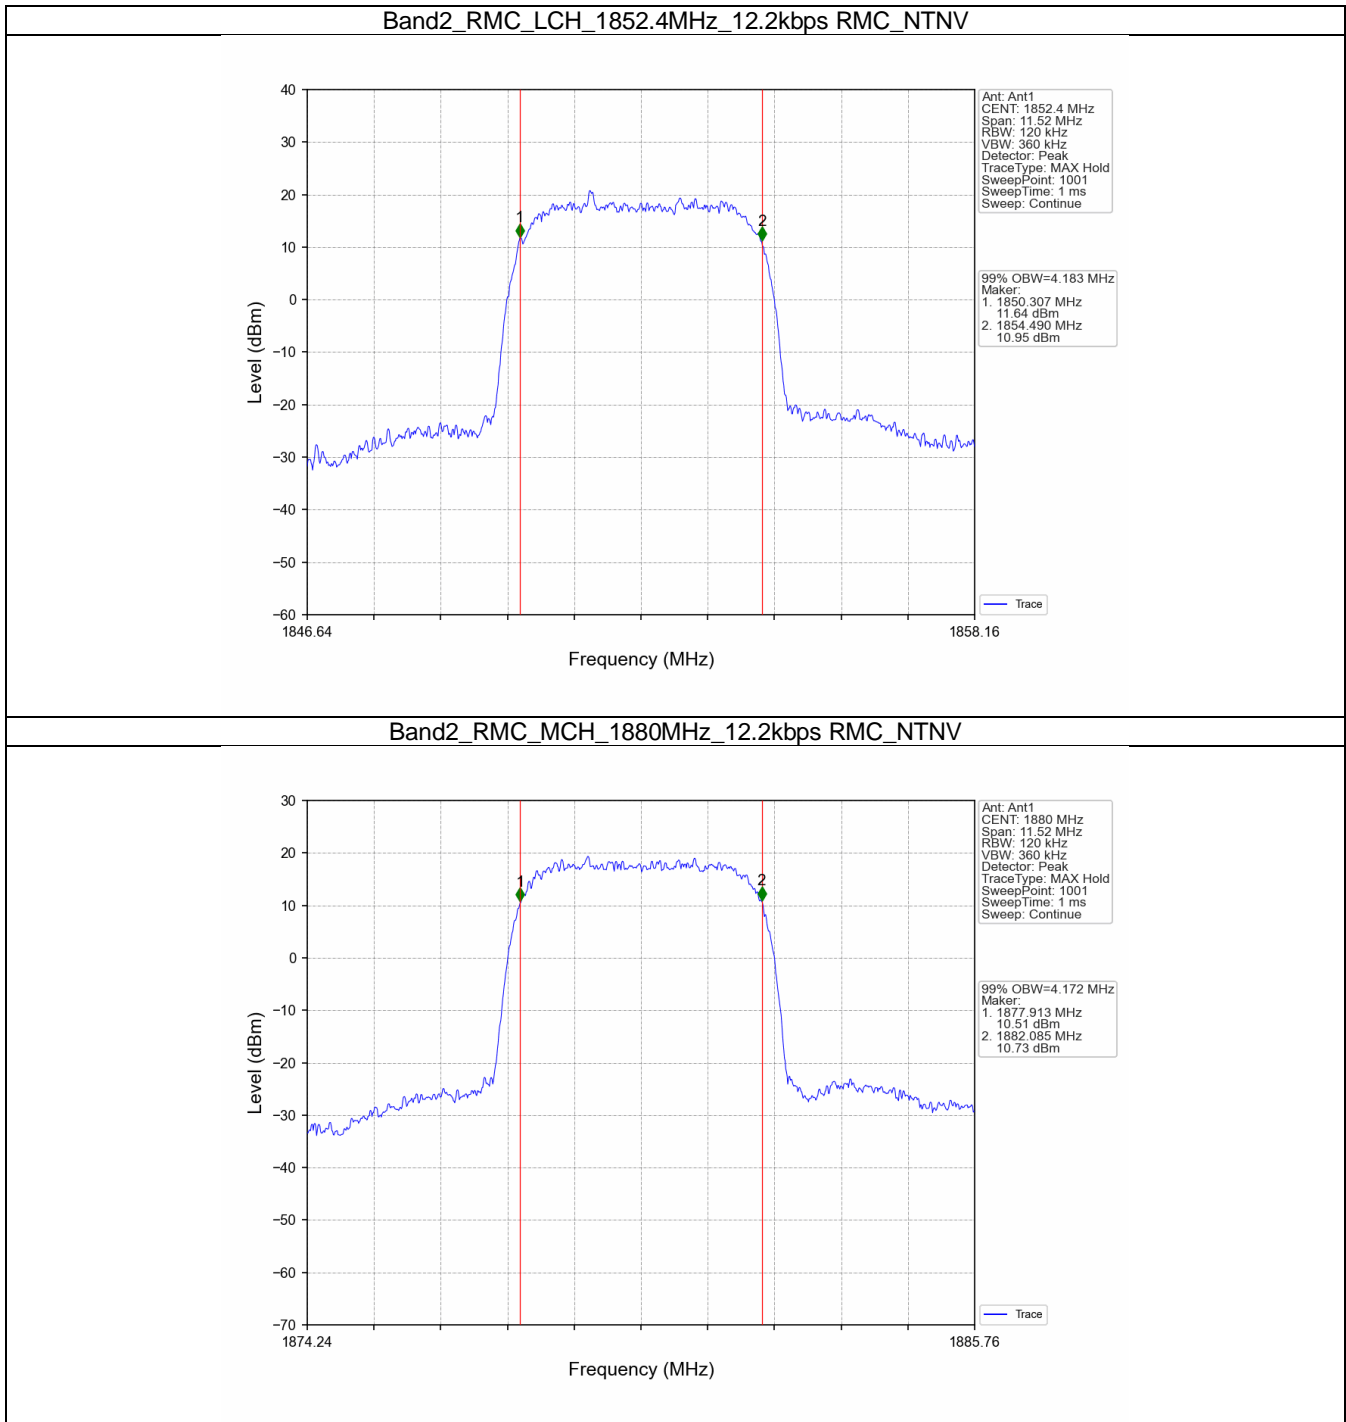

1. 99% & 26dB Bandwidth

1.1 Band2_OBW

1.1.1 Test Result

Band: 2						
ENV	Mode		Frequency (MHz)	99% Occupied Bandwidth (MHz)		Verdict
	Network	Subset		Result		
NTNV	RMC	12.2kbps RMC	1852.4	4.183	Pass	
			1880	4.172	Pass	
			1907.6	4.191	Pass	
	HSDPA	Subtest 1	1852.4	4.187	Pass	
			1880	4.185	Pass	
			1907.6	4.174	Pass	
	HSUPA	Subtest 1	1852.4	4.162	Pass	
			1880	4.177	Pass	
			1907.6	4.192	Pass	

1.1.2 Test Graph