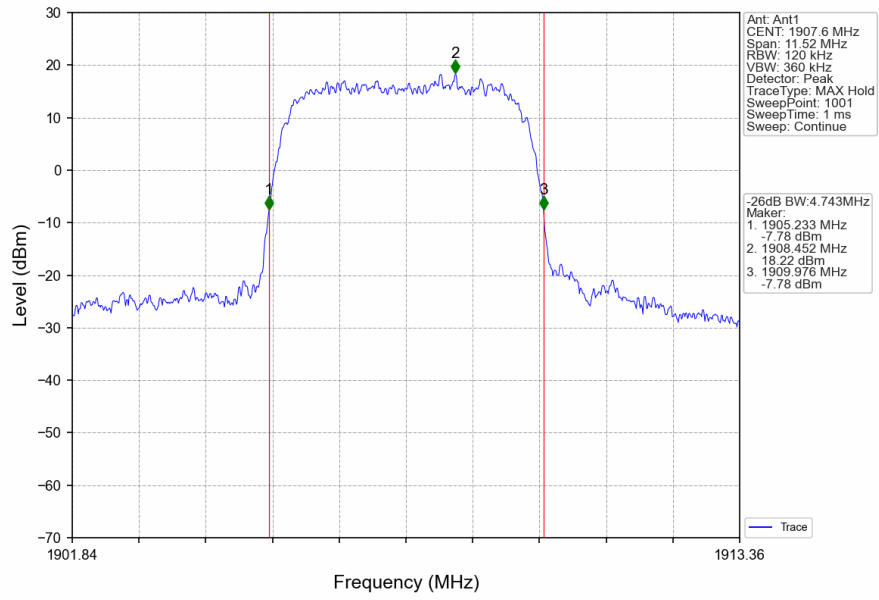

## 1.2.2 Test Graph

Band2\_RMC\_HCH\_1907.6MHz\_12.2kbps RMC\_NTNV

Band2\_HSDPA\_LCH\_1852.4MHz\_Subtest 1\_NTNV

Band2\_HSDPA\_MCH\_1880MHz\_Subtest 1\_NTNV

Band2\_HSDPA\_HCH\_1907.6MHz\_Subtest 1\_NTNV

Band2\_HSUPA\_LCH\_1852.4MHz\_Subtest 1\_NTNV

## 2. 99% & 26dB Bandwidth