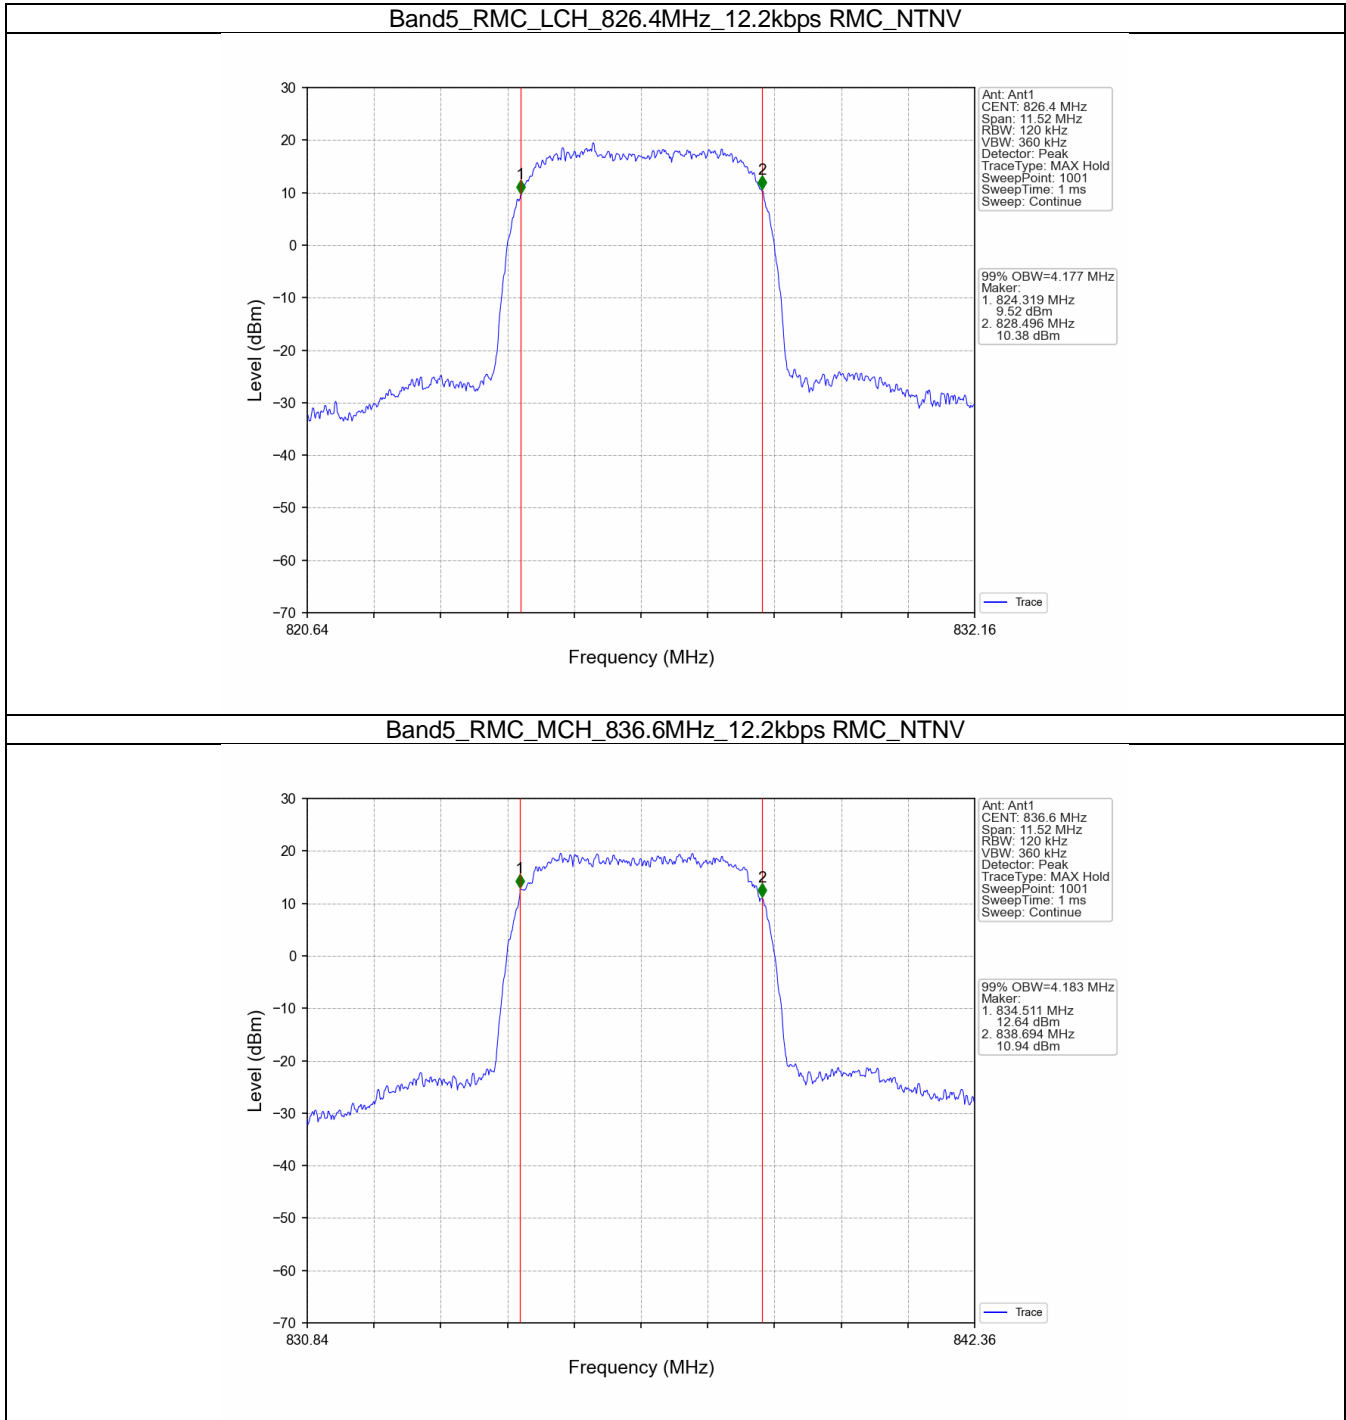

3. 99% & 26dB Bandwidth

3.1 Band5_OBW

3.1.1 Test Result

Band: 5					
ENV	Mode		Frequency (MHz)	99% Occupied Bandwidth (MHz)	Verdict
	Network	Subset		Result	
NTNV	RMC	12.2kbps RMC	826.4	4.177	Pass
			836.6	4.183	Pass
			846.6	4.168	Pass
	HSDPA	Subtest 1	826.4	4.204	Pass
			836.6	4.183	Pass
			846.6	4.172	Pass
	HSUPA	Subtest 1	826.4	4.166	Pass
			836.6	4.157	Pass
			846.6	4.198	Pass

3.1.2 Test Graph