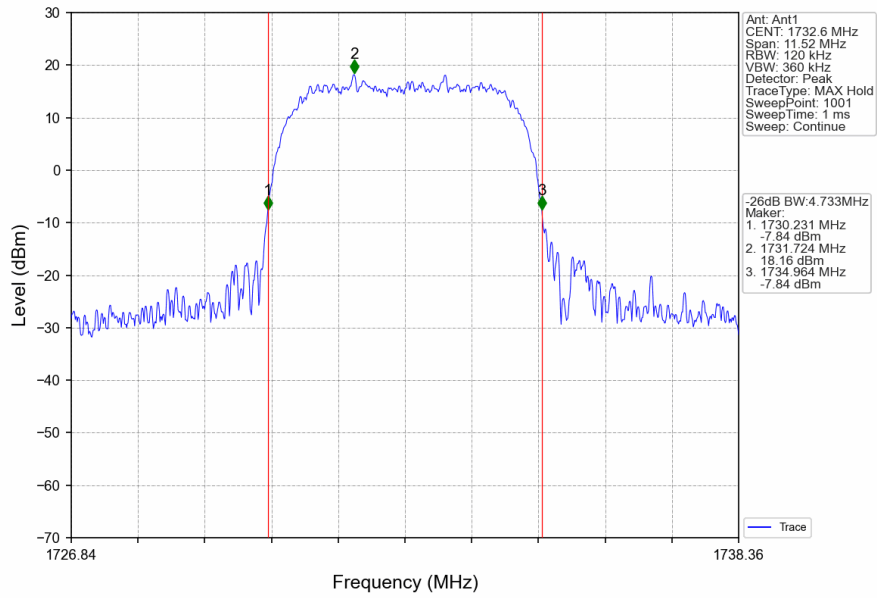

## 2.2.2 Test Graph

Band4\_RMC\_HCH\_1752.6MHz\_12.2kbps RMC\_NTNV

Band4\_HSDPA\_LCH\_1712.4MHz\_Subtest 1\_NTNV

Band4\_HSDPA\_MCH\_1732.6MHz\_Subtest 1\_NTNV

Band4\_HSDPA\_HCH\_1752.6MHz\_Subtest 1\_NTNV

### 3. 99% & 26dB Bandwidth