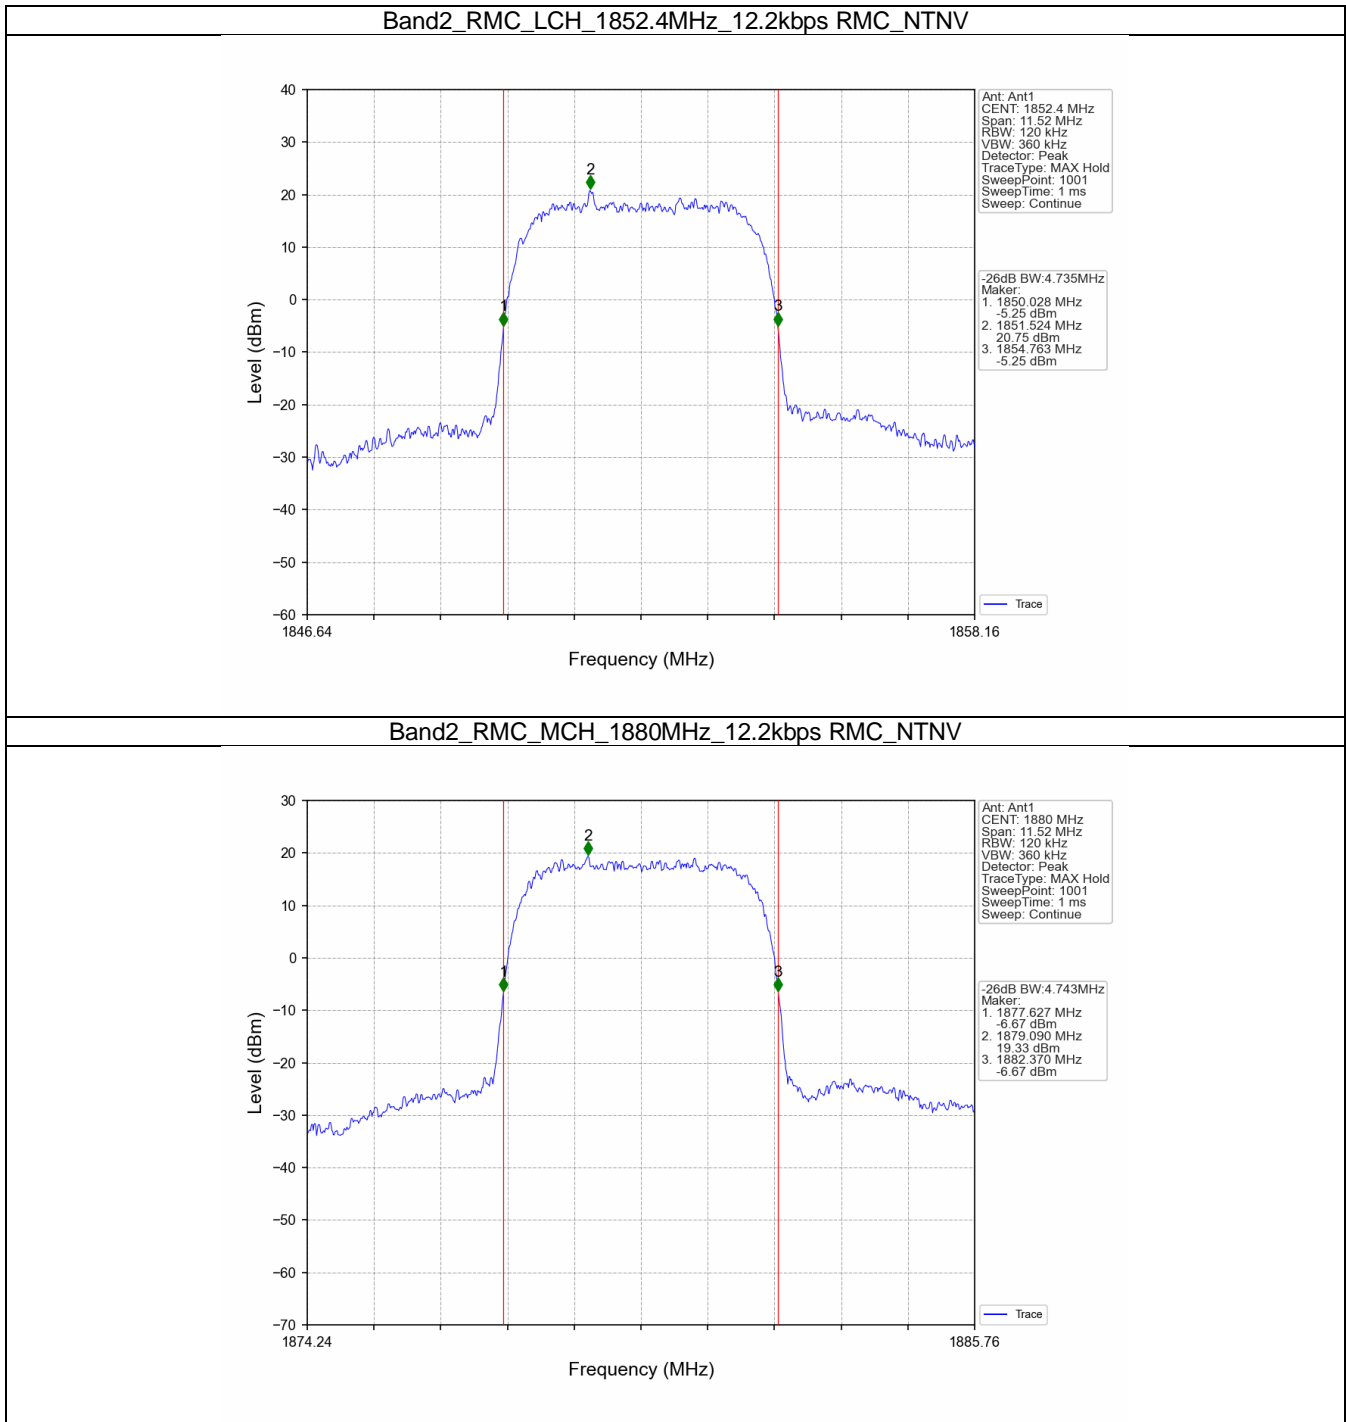

1.2 Band2_XDB

1.2.1 Test Result

Band: 2					
ENV	Mode		Frequency (MHz)	26dB Bandwidth (MHz)	Verdict
	Network	Subset		Result	
NTNV	RMC	12.2kbps RMC	1852.4	4.735	Pass
			1880	4.743	Pass
			1907.6	4.772	Pass
	HSDPA	Subtest 1	1852.4	4.750	Pass
			1880	4.756	Pass
			1907.6	4.738	Pass
	HSUPA	Subtest 1	1852.4	4.738	Pass
			1880	4.727	Pass
			1907.6	4.743	Pass

1.2.2 Test Graph