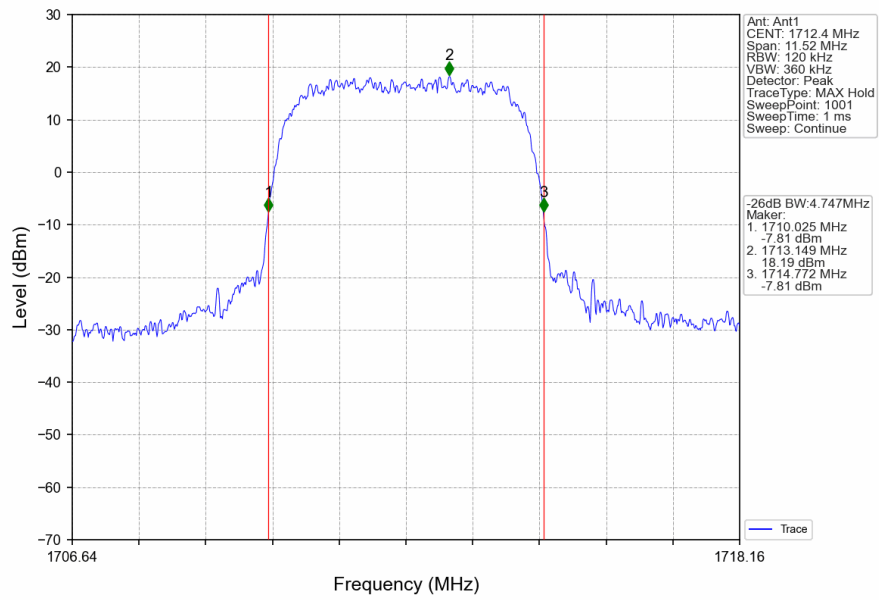

Band4_HSUPA_LCH_1712.4MHz_Subtest 1_NTNV