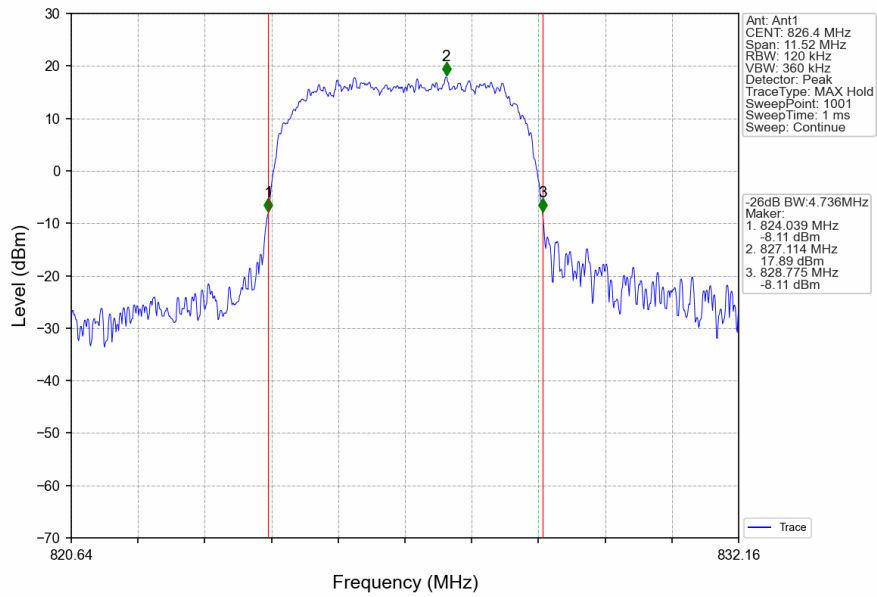

### 3.2.2 Test Graph

Band5\_RMC\_HCH\_846.6MHz\_12.2kbps RMC\_NTNV

Band5\_HSDPA\_LCH\_826.4MHz\_Subtest 1\_NTNV

Band5\_HSDPA\_MCH\_836.6MHz\_Subtest 1\_NTNV

Band5\_HSDPA\_HCH\_846.6MHz\_Subtest 1\_NTNV

Band5\_HSUPA\_LCH\_826.4MHz\_Subtest 1\_NTNV