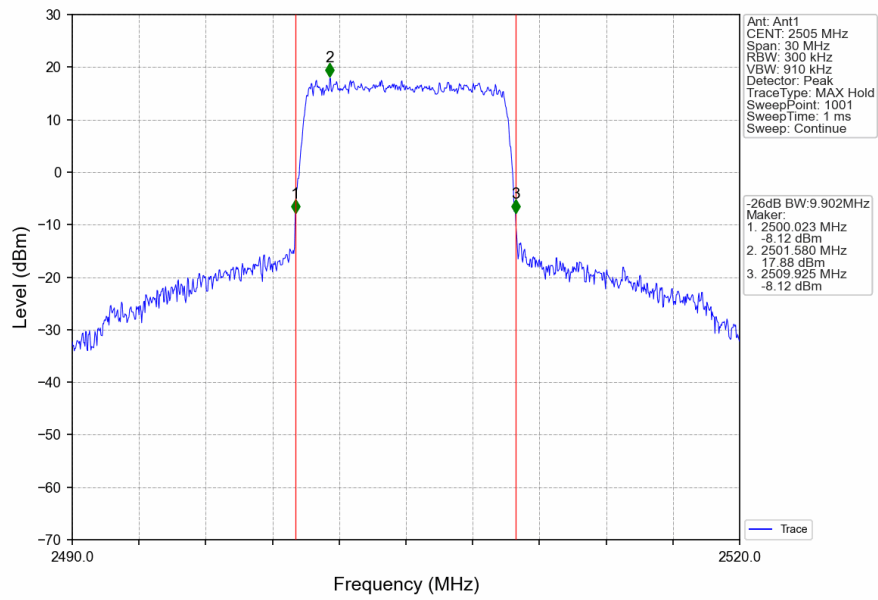

Band7_20MHz_16QAM_MCH_2535MHz_RB_100_0_NTNV

Band7_20MHz_16QAM_HCH_2560MHz_RB_100_0_NTNV

7.2 Band7_XDB

7.2.1 Test Result

Band: 7 / NTNV						
Bandwidth (MHz)	Modulation	Frequency (MHz)	RB Allocation		26dB Bandwidth (MHz)	Verdict
			Size	Offset	Result	
5	QPSK	2502.5	25	0	4.993	Pass
		2535	25	0	4.942	Pass
		2567.5	25	0	4.953	Pass
	16QAM	2502.5	25	0	4.985	Pass
		2535	25	0	4.988	Pass
		2567.5	25	0	4.962	Pass
10	QPSK	2505	50	0	9.902	Pass
		2535	50	0	9.819	Pass
		2565	50	0	9.840	Pass
	16QAM	2505	50	0	9.865	Pass
		2535	50	0	9.793	Pass
		2565	50	0	9.848	Pass
15	QPSK	2507.5	75	0	14.769	Pass
		2535	75	0	14.761	Pass
		2562.5	75	0	14.711	Pass
	16QAM	2507.5	75	0	14.711	Pass
		2535	75	0	14.744	Pass
		2562.5	75	0	14.773	Pass
20	QPSK	2510	100	0	19.918	Pass
		2535	100	0	19.912	Pass
		2560	100	0	19.960	Pass
	16QAM	2510	100	0	20.093	Pass
		2535	100	0	19.844	Pass
		2560	100	0	19.850	Pass

7.2.2 Test Graph

Band7_5MHz_QPSK_HCH_2567.5MHz_RB_25_0_NTNV

Band7_5MHz_16QAM_LCH_2502.5MHz_RB_25_0_NTNV

Band7_5MHz_16QAM_MCH_2535MHz_RB_25_0_NTNV

Band7_5MHz_16QAM_HCH_2567.5MHz_RB_25_0_NTNV

Band7_10MHz_QPSK_LCH_2505MHz_RB_50_0_NTNV

Band7_10MHz_QPSK_MCH_2535MHz_RB_50_0_NTNV

Band7_10MHz_QPSK_HCH_2565MHz_RB_50_0_NTNV

Band7_10MHz_16QAM_LCH_2505MHz_RB_50_0_NTNV

Band7_10MHz_16QAM_MCH_2535MHz_RB_50_0_NTNV

Band7_10MHz_16QAM_HCH_2565MHz_RB_50_0_NTNV