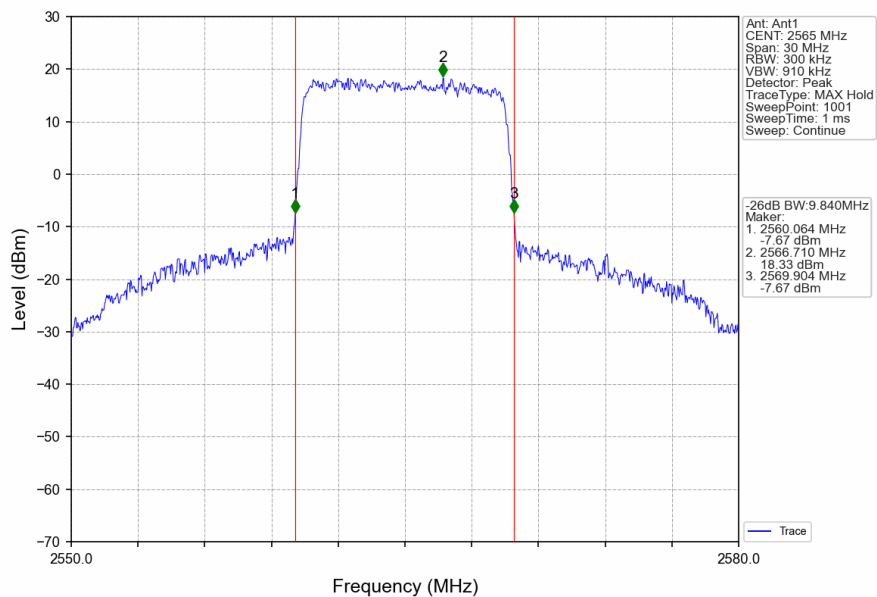

Band7_10MHz_QPSK_HCH_2565MHz_RB_50_0_NTNV