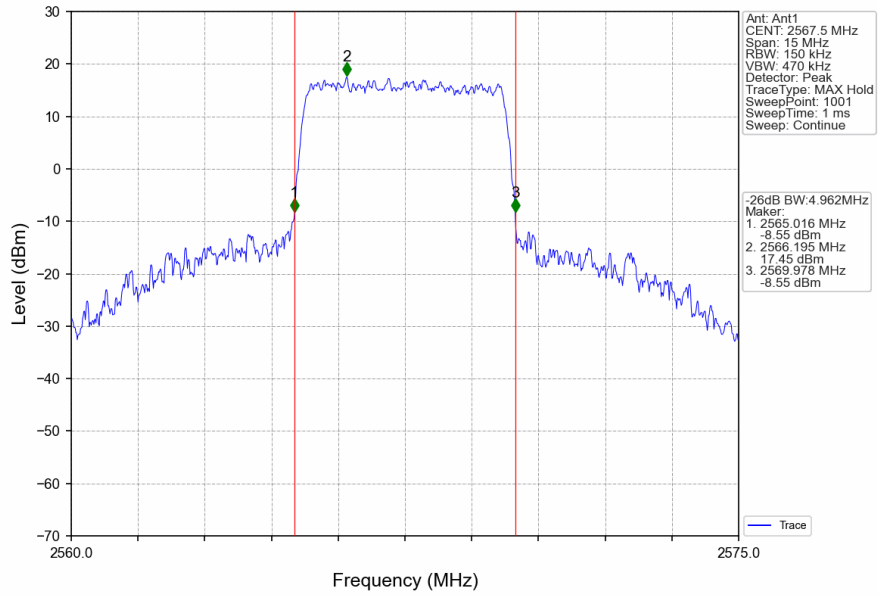

Band7_20MHz_16QAM_MCH_2535MHz_RB_100_0_NTNV

Band7_20MHz_16QAM_HCH_2560MHz_RB_100_0_NTNV

7.2 Band7_XDB

7.2.1 Test Result

Band: 7 / NTNV						
Bandwidth (MHz)	Modulation	Frequency (MHz)	RB Allocation		26dB Bandwidth (MHz)	Verdict
			Size	Offset	Result	
5	QPSK	2502.5	25	0	4.993	Pass
		2535	25	0	4.942	Pass
		2567.5	25	0	4.953	Pass
	16QAM	2502.5	25	0	4.985	Pass
		2535	25	0	4.988	Pass
		2567.5	25	0	4.962	Pass
10	QPSK	2505	50	0	9.902	Pass
		2535	50	0	9.819	Pass
		2565	50	0	9.840	Pass
	16QAM	2505	50	0	9.865	Pass
		2535	50	0	9.793	Pass
		2565	50	0	9.848	Pass
15	QPSK	2507.5	75	0	14.769	Pass
		2535	75	0	14.761	Pass
		2562.5	75	0	14.711	Pass
	16QAM	2507.5	75	0	14.711	Pass
		2535	75	0	14.744	Pass
		2562.5	75	0	14.773	Pass
20	QPSK	2510	100	0	19.918	Pass
		2535	100	0	19.912	Pass
		2560	100	0	19.960	Pass
	16QAM	2510	100	0	20.093	Pass
		2535	100	0	19.844	Pass
		2560	100	0	19.850	Pass

7.2.2 Test Graph

Band7_5MHz_QPSK_HCH_2567.5MHz_RB_25_0_NTNV

Band7_5MHz_16QAM_LCH_2502.5MHz_RB_25_0_NTNV

Band7_5MHz_16QAM_MCH_2535MHz_RB_25_0_NTNV

Band7_5MHz_16QAM_HCH_2567.5MHz_RB_25_0_NTNV

Band7_10MHz_QPSK_LCH_2505MHz_RB_50_0_NTNV