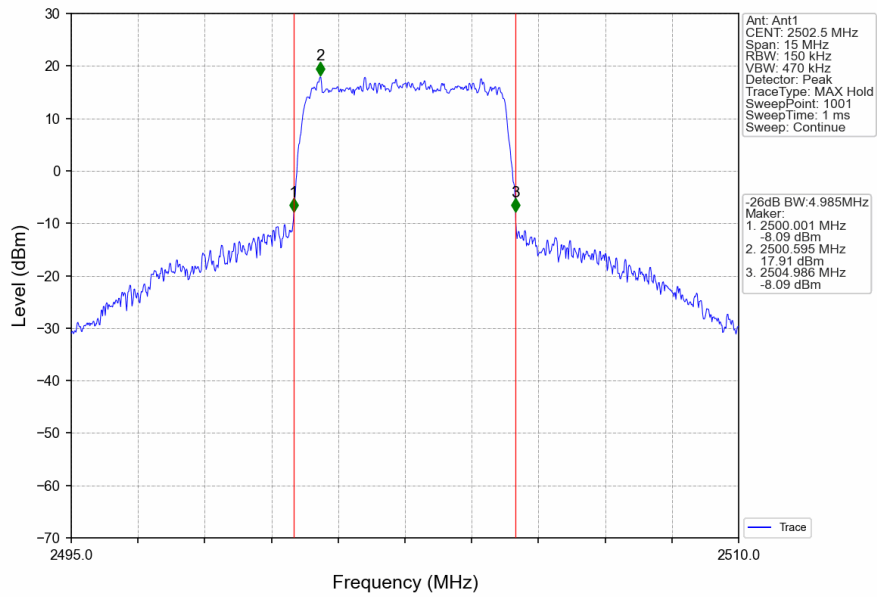

Band7_20MHz_16QAM_MCH_2535MHz_RB_100_0_NTNV

Band7_20MHz_16QAM_HCH_2560MHz_RB_100_0_NTNV

7.2 Band7_XDB

7.2.1 Test Result

Band: 7 / NTNV						
Bandwidth (MHz)	Modulation	Frequency (MHz)	RB Allocation		26dB Bandwidth (MHz)	Verdict
			Size	Offset	Result	
5	QPSK	2502.5	25	0	4.993	Pass
		2535	25	0	4.942	Pass
		2567.5	25	0	4.953	Pass
	16QAM	2502.5	25	0	4.985	Pass
		2535	25	0	4.988	Pass
		2567.5	25	0	4.962	Pass
10	QPSK	2505	50	0	9.902	Pass
		2535	50	0	9.819	Pass
		2565	50	0	9.840	Pass
	16QAM	2505	50	0	9.865	Pass
		2535	50	0	9.793	Pass
		2565	50	0	9.848	Pass
15	QPSK	2507.5	75	0	14.769	Pass
		2535	75	0	14.761	Pass
		2562.5	75	0	14.711	Pass
	16QAM	2507.5	75	0	14.711	Pass
		2535	75	0	14.744	Pass
		2562.5	75	0	14.773	Pass
20	QPSK	2510	100	0	19.918	Pass
		2535	100	0	19.912	Pass
		2560	100	0	19.960	Pass
	16QAM	2510	100	0	20.093	Pass
		2535	100	0	19.844	Pass
		2560	100	0	19.850	Pass

7.2.2 Test Graph

Band7_5MHz_QPSK_HCH_2567.5MHz_RB_25_0_NTNV

Band7_5MHz_16QAM_LCH_2502.5MHz_RB_25_0_NTNV

Band7_5MHz_16QAM_MCH_2535MHz_RB_25_0_NTNV

Band7_5MHz_16QAM_HCH_2567.5MHz_RB_25_0_NTNV

Band7_10MHz_QPSK_LCH_2505MHz_RB_50_0_NTNV