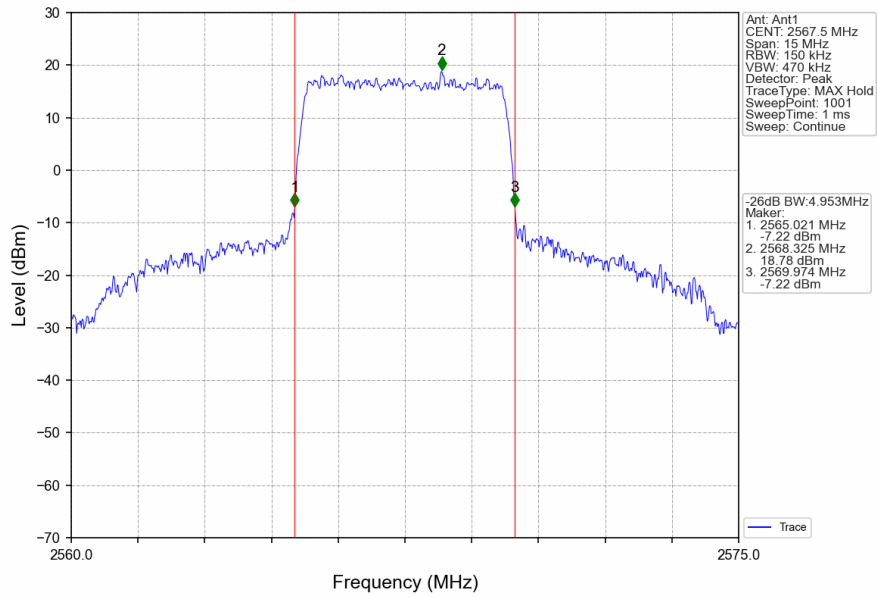

Band7_20MHz_16QAM_MCH_2535MHz_RB_100_0_NTNV

Band7_20MHz_16QAM_HCH_2560MHz_RB_100_0_NTNV

7.2 Band7_XDB

7.2.1 Test Result

Band: 7 / NTNV						
Bandwidth (MHz)	Modulation	Frequency (MHz)	RB Allocation		26dB Bandwidth (MHz)	Verdict
			Size	Offset	Result	
5	QPSK	2502.5	25	0	4.993	Pass
		2535	25	0	4.942	Pass
		2567.5	25	0	4.953	Pass
	16QAM	2502.5	25	0	4.985	Pass
		2535	25	0	4.988	Pass
		2567.5	25	0	4.962	Pass
10	QPSK	2505	50	0	9.902	Pass
		2535	50	0	9.819	Pass
		2565	50	0	9.840	Pass
	16QAM	2505	50	0	9.865	Pass
		2535	50	0	9.793	Pass
		2565	50	0	9.848	Pass
15	QPSK	2507.5	75	0	14.769	Pass
		2535	75	0	14.761	Pass
		2562.5	75	0	14.711	Pass
	16QAM	2507.5	75	0	14.711	Pass
		2535	75	0	14.744	Pass
		2562.5	75	0	14.773	Pass
20	QPSK	2510	100	0	19.918	Pass
		2535	100	0	19.912	Pass
		2560	100	0	19.960	Pass
	16QAM	2510	100	0	20.093	Pass
		2535	100	0	19.844	Pass
		2560	100	0	19.850	Pass

7.2.2 Test Graph

Band7_5MHz_QPSK_HCH_2567.5MHz_RB_25_0_NTNV

Band7_5MHz_16QAM_LCH_2502.5MHz_RB_25_0_NTNV

Band7_5MHz_16QAM_MCH_2535MHz_RB_25_0_NTNV

Band7_5MHz_16QAM_HCH_2567.5MHz_RB_25_0_NTNV

Band7_10MHz_QPSK_LCH_2505MHz_RB_50_0_NTNV