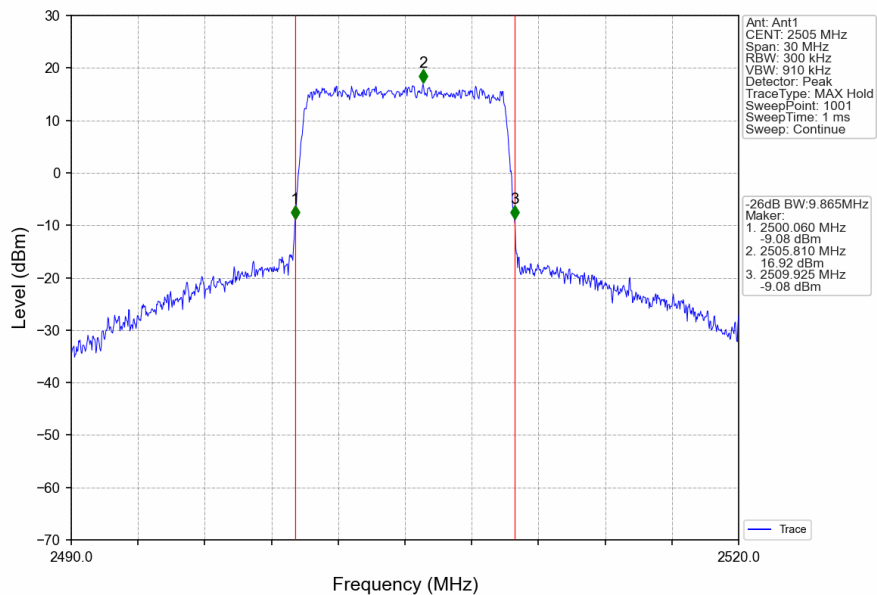

Band7_20MHz_16QAM_MCH_2535MHz_RB_100_0_NTNV

Band7_20MHz_16QAM_HCH_2560MHz_RB_100_0_NTNV

7.2 Band7_XDB

7.2.1 Test Result

Band: 7 / NTNV						
Bandwidth (MHz)	Modulation	Frequency (MHz)	RB Allocation		26dB Bandwidth (MHz)	Verdict
			Size	Offset	Result	
5	QPSK	2502.5	25	0	4.993	Pass
		2535	25	0	4.942	Pass
		2567.5	25	0	4.953	Pass
	16QAM	2502.5	25	0	4.985	Pass
		2535	25	0	4.988	Pass
		2567.5	25	0	4.962	Pass
10	QPSK	2505	50	0	9.902	Pass
		2535	50	0	9.819	Pass
		2565	50	0	9.840	Pass
	16QAM	2505	50	0	9.865	Pass
		2535	50	0	9.793	Pass
		2565	50	0	9.848	Pass
15	QPSK	2507.5	75	0	14.769	Pass
		2535	75	0	14.761	Pass
		2562.5	75	0	14.711	Pass
	16QAM	2507.5	75	0	14.711	Pass
		2535	75	0	14.744	Pass
		2562.5	75	0	14.773	Pass
20	QPSK	2510	100	0	19.918	Pass
		2535	100	0	19.912	Pass
		2560	100	0	19.960	Pass
	16QAM	2510	100	0	20.093	Pass
		2535	100	0	19.844	Pass
		2560	100	0	19.850	Pass

7.2.2 Test Graph

Band7_5MHz_QPSK_HCH_2567.5MHz_RB_25_0_NTNV

Band7_5MHz_16QAM_LCH_2502.5MHz_RB_25_0_NTNV

Band7_5MHz_16QAM_MCH_2535MHz_RB_25_0_NTNV

Band7_5MHz_16QAM_HCH_2567.5MHz_RB_25_0_NTNV

Band7_10MHz_QPSK_LCH_2505MHz_RB_50_0_NTNV

Band7_10MHz_QPSK_MCH_2535MHz_RB_50_0_NTNV

Band7_10MHz_QPSK_HCH_2565MHz_RB_50_0_NTNV

Band7_10MHz_16QAM_LCH_2505MHz_RB_50_0_NTNV

Band7_10MHz_16QAM_MCH_2535MHz_RB_50_0_NTNV

Band7_10MHz_16QAM_HCH_2565MHz_RB_50_0_NTNV