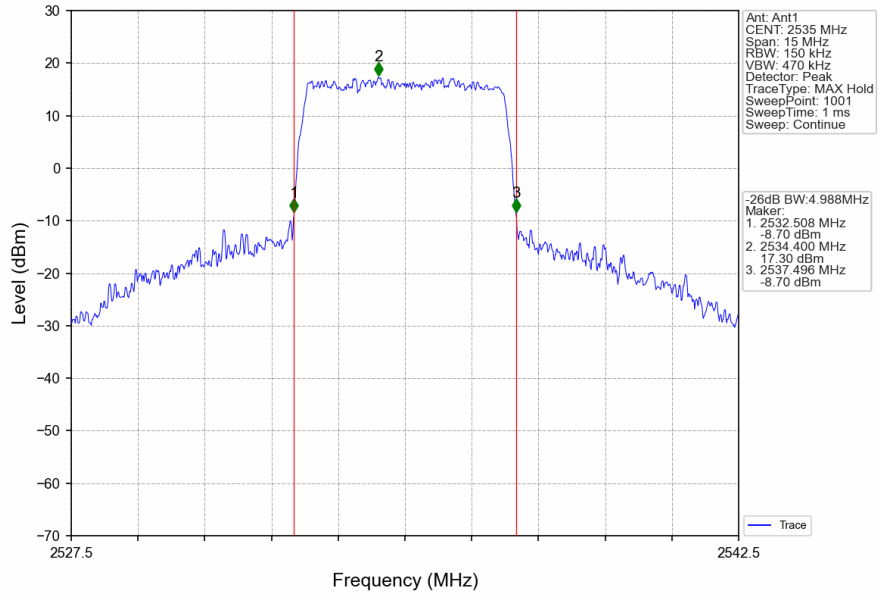

Band7_20MHz_16QAM_MCH_2535MHz_RB_100_0_NTNV

Band7_20MHz_16QAM_HCH_2560MHz_RB_100_0_NTNV

7.2 Band7_XDB

7.2.1 Test Result

Band: 7 / NTNV						
Bandwidth (MHz)	Modulation	Frequency (MHz)	RB Allocation		26dB Bandwidth (MHz)	Verdict
			Size	Offset	Result	
5	QPSK	2502.5	25	0	4.993	Pass
		2535	25	0	4.942	Pass
		2567.5	25	0	4.953	Pass
	16QAM	2502.5	25	0	4.985	Pass
		2535	25	0	4.988	Pass
		2567.5	25	0	4.962	Pass
10	QPSK	2505	50	0	9.902	Pass
		2535	50	0	9.819	Pass
		2565	50	0	9.840	Pass
	16QAM	2505	50	0	9.865	Pass
		2535	50	0	9.793	Pass
		2565	50	0	9.848	Pass
15	QPSK	2507.5	75	0	14.769	Pass
		2535	75	0	14.761	Pass
		2562.5	75	0	14.711	Pass
	16QAM	2507.5	75	0	14.711	Pass
		2535	75	0	14.744	Pass
		2562.5	75	0	14.773	Pass
20	QPSK	2510	100	0	19.918	Pass
		2535	100	0	19.912	Pass
		2560	100	0	19.960	Pass
	16QAM	2510	100	0	20.093	Pass
		2535	100	0	19.844	Pass
		2560	100	0	19.850	Pass

7.2.2 Test Graph

Band7_5MHz_QPSK_HCH_2567.5MHz_RB_25_0_NTNV

Band7_5MHz_16QAM_LCH_2502.5MHz_RB_25_0_NTNV

Band7_5MHz_16QAM_MCH_2535MHz_RB_25_0_NTNV

Band7_5MHz_16QAM_HCH_2567.5MHz_RB_25_0_NTNV

Band7_10MHz_QPSK_LCH_2505MHz_RB_50_0_NTNV