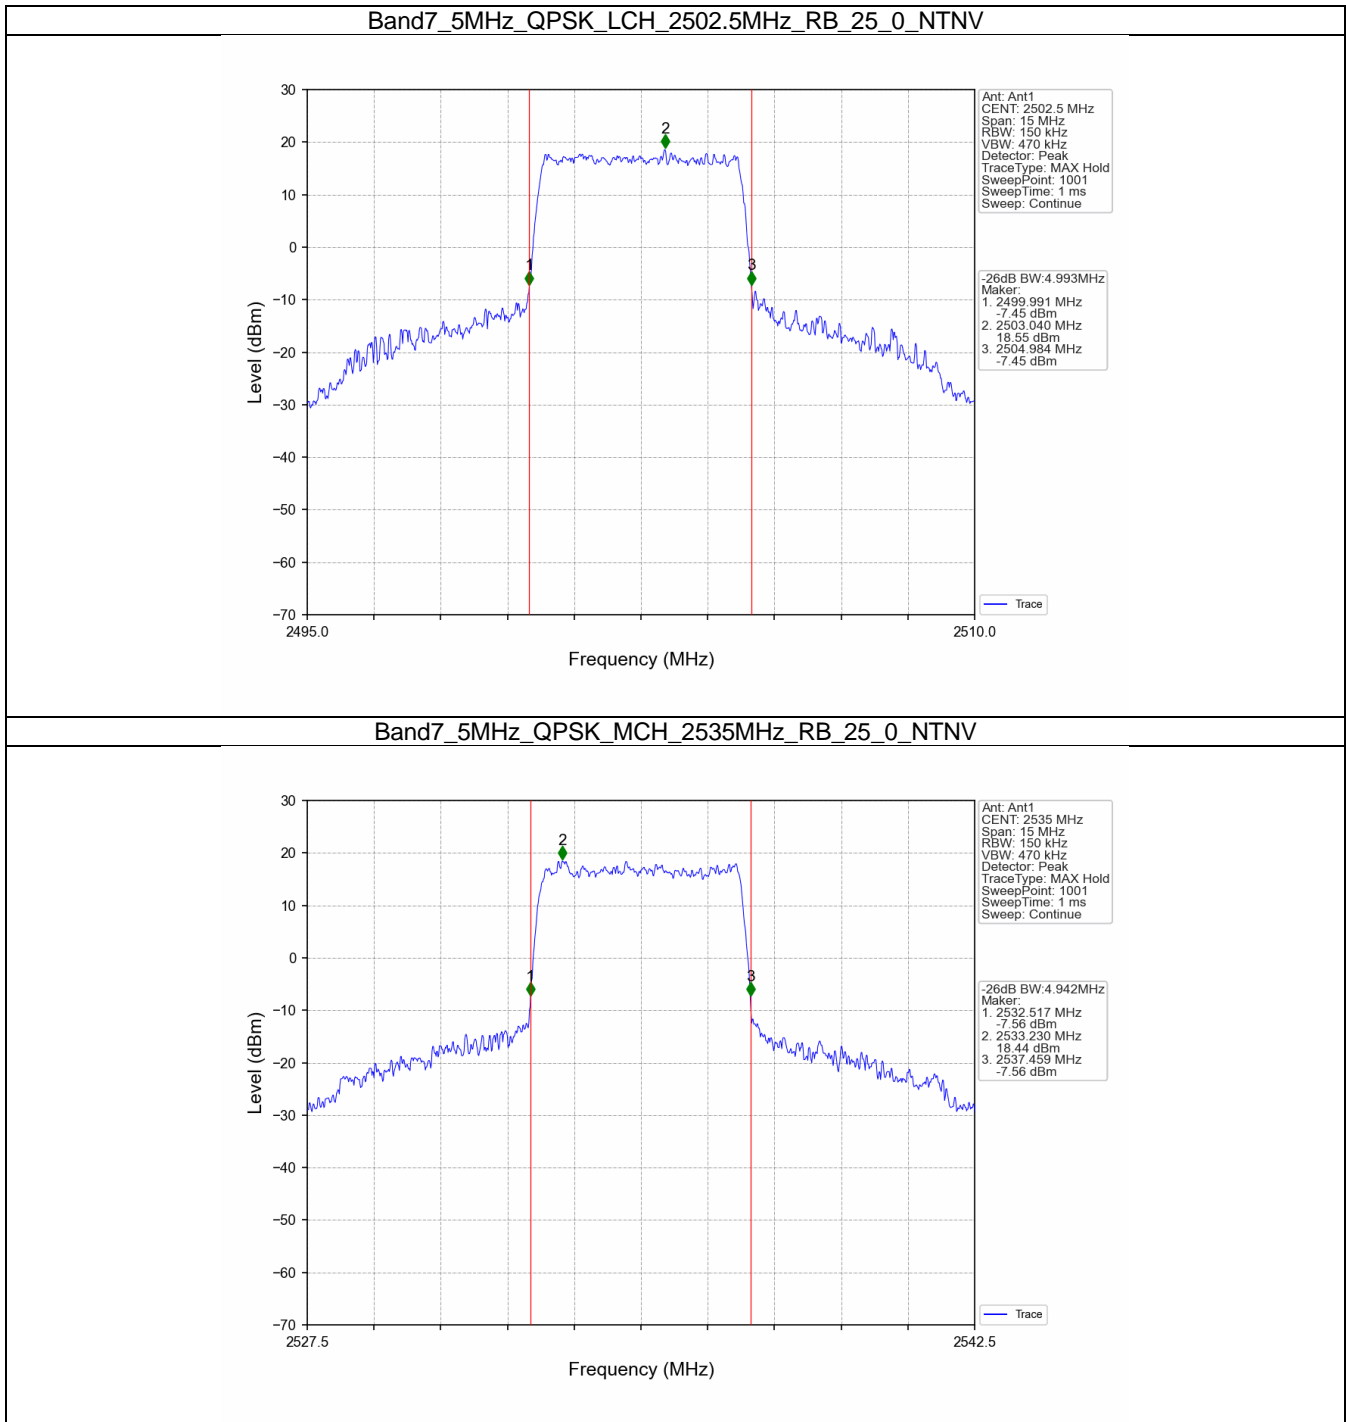

Band7_20MHz_16QAM_MCH_2535MHz_RB_100_0_NTNV

Band7_20MHz_16QAM_HCH_2560MHz_RB_100_0_NTNV

7.2 Band7_XDB

7.2.1 Test Result

Band: 7 / NTNV						
Bandwidth (MHz)	Modulation	Frequency (MHz)	RB Allocation		26dB Bandwidth (MHz)	Verdict
			Size	Offset	Result	
5	QPSK	2502.5	25	0	4.993	Pass
		2535	25	0	4.942	Pass
		2567.5	25	0	4.953	Pass
	16QAM	2502.5	25	0	4.985	Pass
		2535	25	0	4.988	Pass
		2567.5	25	0	4.962	Pass
10	QPSK	2505	50	0	9.902	Pass
		2535	50	0	9.819	Pass
		2565	50	0	9.840	Pass
	16QAM	2505	50	0	9.865	Pass
		2535	50	0	9.793	Pass
		2565	50	0	9.848	Pass
15	QPSK	2507.5	75	0	14.769	Pass
		2535	75	0	14.761	Pass
		2562.5	75	0	14.711	Pass
	16QAM	2507.5	75	0	14.711	Pass
		2535	75	0	14.744	Pass
		2562.5	75	0	14.773	Pass
20	QPSK	2510	100	0	19.918	Pass
		2535	100	0	19.912	Pass
		2560	100	0	19.960	Pass
	16QAM	2510	100	0	20.093	Pass
		2535	100	0	19.844	Pass
		2560	100	0	19.850	Pass

7.2.2 Test Graph

Band7_5MHz_QPSK_HCH_2567.5MHz_RB_25_0_NTNV

Band7_5MHz_16QAM_LCH_2502.5MHz_RB_25_0_NTNV

Band7_5MHz_16QAM_MCH_2535MHz_RB_25_0_NTNV

Band7_5MHz_16QAM_HCH_2567.5MHz_RB_25_0_NTNV

Band7_10MHz_QPSK_LCH_2505MHz_RB_50_0_NTNV