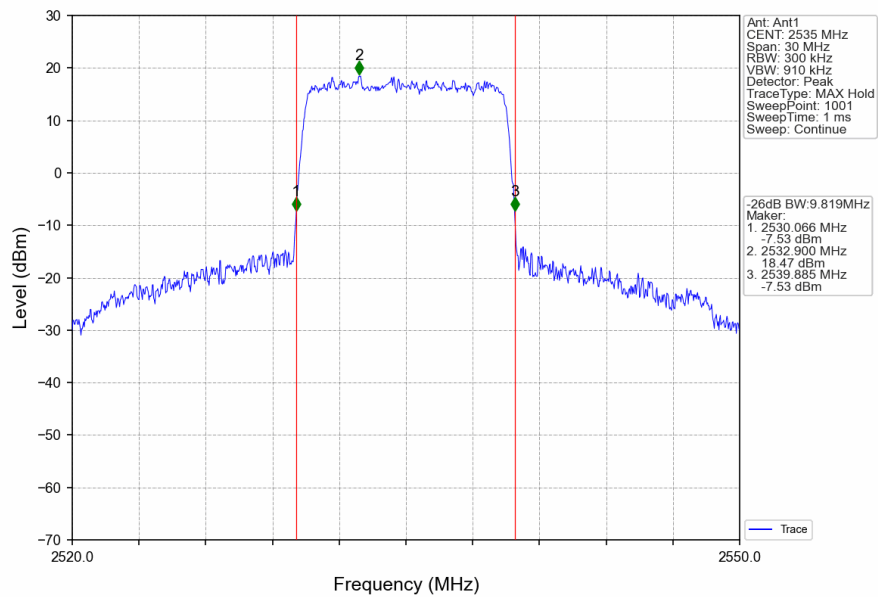

Band7_10MHz_QPSK_MCH_2535MHz_RB_50_0_NTNV