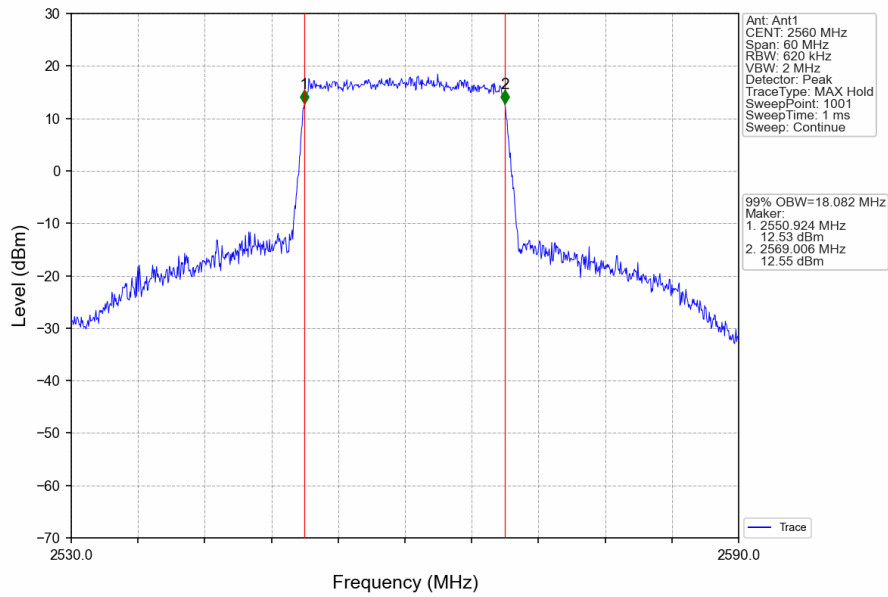

Band7_20MHz_16QAM_MCH_2535MHz_RB_100_0_NTNV

Band7_20MHz_16QAM_HCH_2560MHz_RB_100_0_NTNV

7.2 Band7_XDB

7.2.1 Test Result

Band: 7 / NTNV						
Bandwidth (MHz)	Modulation	Frequency (MHz)	RB Allocation		26dB Bandwidth (MHz)	Verdict
			Size	Offset	Result	
5	QPSK	2502.5	25	0	4.993	Pass
		2535	25	0	4.942	Pass
		2567.5	25	0	4.953	Pass
	16QAM	2502.5	25	0	4.985	Pass
		2535	25	0	4.988	Pass
		2567.5	25	0	4.962	Pass
10	QPSK	2505	50	0	9.902	Pass
		2535	50	0	9.819	Pass
		2565	50	0	9.840	Pass
	16QAM	2505	50	0	9.865	Pass
		2535	50	0	9.793	Pass
		2565	50	0	9.848	Pass
15	QPSK	2507.5	75	0	14.769	Pass
		2535	75	0	14.761	Pass
		2562.5	75	0	14.711	Pass
	16QAM	2507.5	75	0	14.711	Pass
		2535	75	0	14.744	Pass
		2562.5	75	0	14.773	Pass
20	QPSK	2510	100	0	19.918	Pass
		2535	100	0	19.912	Pass
		2560	100	0	19.960	Pass
	16QAM	2510	100	0	20.093	Pass
		2535	100	0	19.844	Pass
		2560	100	0	19.850	Pass

7.2.2 Test Graph

Band7_5MHz_QPSK_HCH_2567.5MHz_RB_25_0_NTNV

Band7_5MHz_16QAM_LCH_2502.5MHz_RB_25_0_NTNV

Band7_5MHz_16QAM_MCH_2535MHz_RB_25_0_NTNV

Band7_5MHz_16QAM_HCH_2567.5MHz_RB_25_0_NTNV

Band7_10MHz_QPSK_LCH_2505MHz_RB_50_0_NTNV