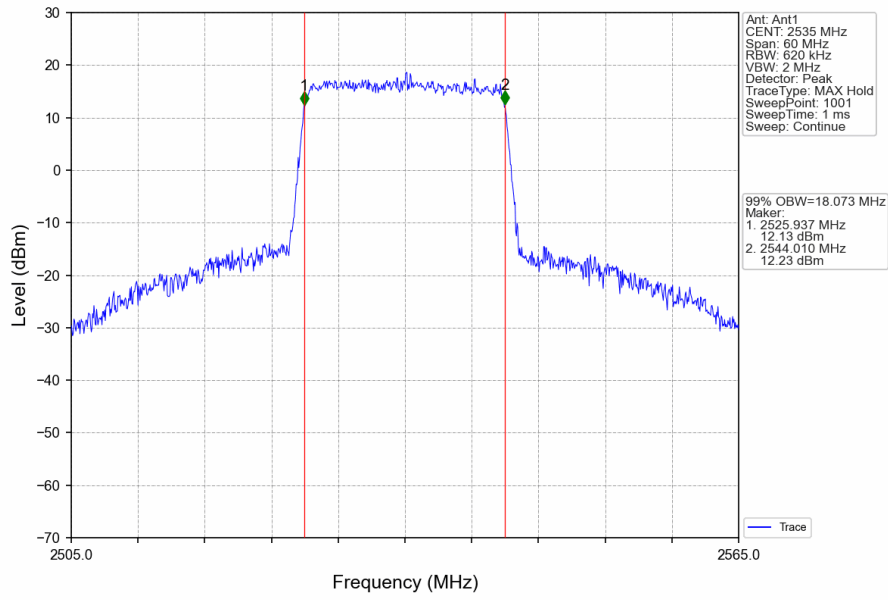

Band7_20MHz_16QAM_MCH_2535MHz_RB_100_0_NTNV

Band7_20MHz_16QAM_HCH_2560MHz_RB_100_0_NTNV

7.2 Band7_XDB

7.2.1 Test Result

Band: 7 / NTNV						
Bandwidth (MHz)	Modulation	Frequency (MHz)	RB Allocation		26dB Bandwidth (MHz)	Verdict
			Size	Offset	Result	
5	QPSK	2502.5	25	0	4.993	Pass
		2535	25	0	4.942	Pass
		2567.5	25	0	4.953	Pass
	16QAM	2502.5	25	0	4.985	Pass
		2535	25	0	4.988	Pass
		2567.5	25	0	4.962	Pass
10	QPSK	2505	50	0	9.902	Pass
		2535	50	0	9.819	Pass
		2565	50	0	9.840	Pass
	16QAM	2505	50	0	9.865	Pass
		2535	50	0	9.793	Pass
		2565	50	0	9.848	Pass
15	QPSK	2507.5	75	0	14.769	Pass
		2535	75	0	14.761	Pass
		2562.5	75	0	14.711	Pass
	16QAM	2507.5	75	0	14.711	Pass
		2535	75	0	14.744	Pass
		2562.5	75	0	14.773	Pass
20	QPSK	2510	100	0	19.918	Pass
		2535	100	0	19.912	Pass
		2560	100	0	19.960	Pass
	16QAM	2510	100	0	20.093	Pass
		2535	100	0	19.844	Pass
		2560	100	0	19.850	Pass

7.2.2 Test Graph

Band7_5MHz_QPSK_HCH_2567.5MHz_RB_25_0_NTNV

Band7_5MHz_16QAM_LCH_2502.5MHz_RB_25_0_NTNV

Band7_5MHz_16QAM_MCH_2535MHz_RB_25_0_NTNV

Band7_5MHz_16QAM_HCH_2567.5MHz_RB_25_0_NTNV

Band7_10MHz_QPSK_LCH_2505MHz_RB_50_0_NTNV