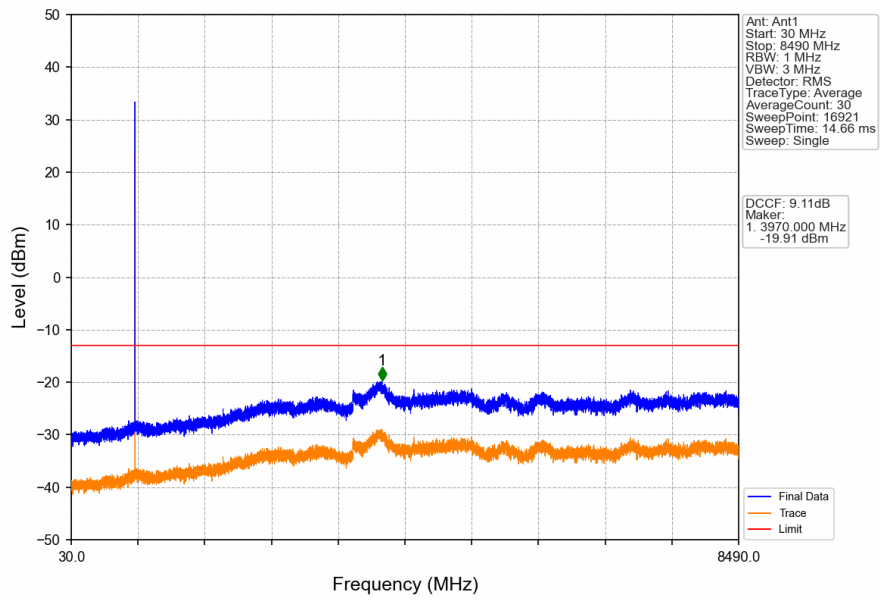

1. Spurious Emission

1.1 GSM850

1.1.1 Test Result

Band: GSM850						
ENV	Mode		Frequency (MHz)	Spurious Emission		Verdict
	Network	Subset		Result	Limit	
NTNV	GPRS	1 TX Slot	824.2	Refer To Test Graph		Pass
			836.6	Refer To Test Graph		Pass
			848.8	Refer To Test Graph		Pass
	EGPRS	1 TX Slot	824.2	Refer To Test Graph		Pass
			836.6	Refer To Test Graph		Pass
			848.8	Refer To Test Graph		Pass

1.1.2 Test Graph

GSM850_GPRS_MCH_836.6MHz_1 TX Slot_NTNV

GSM850_GPRS_HCH_848.8MHz_1 TX Slot_NTNV

GSM850_GPRS_HCH_848.8MHz_1 TX Slot_NTNV

GSM850_EGPRS_LCH_824.2MHz_1 TX Slot_NTNV

GSM850_EGPRS_LCH_824.2MHz_1 TX Slot_NTNV

GSM850_EGPRS_MCH_836.6MHz_1 TX Slot_NTNV

GSM850_EGPRS_HCH_848.8MHz_1 TX Slot_NTNV

GSM850_EGPRS_HCH_848.8MHz_1 TX Slot_NTNV

2. Spurious Emission

2.1 PCS1900

2.1.1 Test Result

Band: PCS1900						
ENV	Mode		Frequency (MHz)	Spurious Emission		Verdict
	Network	Subset		Result	Limit	
NTNV	GPRS	1 TX Slot	1850.2	Refer To Test Graph	Pass	
			1880	Refer To Test Graph	Pass	
			1909.8	Refer To Test Graph	Pass	
	EGPRS	1 TX Slot	1850.2	Refer To Test Graph	Pass	
			1880	Refer To Test Graph	Pass	
			1909.8	Refer To Test Graph	Pass	

2.1.2 Test Graph

PCS1900_GPRS_LCH_1850.2MHz_1 TX Slot_NTNV

PCS1900_GPRS_MCH_1880MHz_1 TX Slot_NTNV

PCS1900_GPRS_MCH_1880MHz_1 TX Slot_NTNV

PCS1900_GPRS_HCH_1909.8MHz_1 TX Slot_NTNV

PCS1900_GPRS_HCH_1909.8MHz_1 TX Slot_NTNV