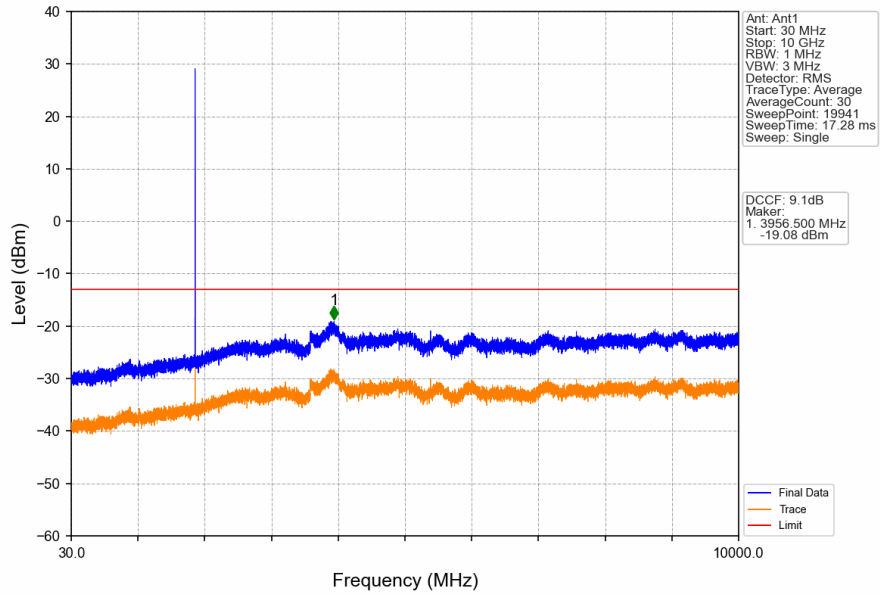

1.1.2 Test Graph

GSM850_GPRS_MCH_836.6MHz_1 TX Slot_NTNV

GSM850_GPRS_HCH_848.8MHz_1 TX Slot_NTNV

GSM850_GPRS_HCH_848.8MHz_1 TX Slot_NTNV

GSM850_EGPRS_LCH_824.2MHz_1 TX Slot_NTNV

GSM850_EGPRS_LCH_824.2MHz_1 TX Slot_NTNV

GSM850_EGPRS_MCH_836.6MHz_1 TX Slot_NTNV

GSM850_EGPRS_HCH_848.8MHz_1 TX Slot_NTNV

GSM850_EGPRS_HCH_848.8MHz_1 TX Slot_NTNV

2. Spurious Emission

2.1 PCS1900

2.1.1 Test Result

Band: PCS1900						
ENV	Mode		Frequency (MHz)	Spurious Emission		Verdict
	Network	Subset		Result	Limit	
NTNV	GPRS	1 TX Slot	1850.2	Refer To Test Graph	Pass	
			1880	Refer To Test Graph	Pass	
			1909.8	Refer To Test Graph	Pass	
	EGPRS	1 TX Slot	1850.2	Refer To Test Graph	Pass	
			1880	Refer To Test Graph	Pass	
			1909.8	Refer To Test Graph	Pass	

2.1.2 Test Graph

PCS1900_GPRS_LCH_1850.2MHz_1 TX Slot_NTNV

PCS1900_GPRS_MCH_1880MHz_1 TX Slot_NTNV

PCS1900_GPRS_MCH_1880MHz_1 TX Slot_NTNV

PCS1900_GPRS_HCH_1909.8MHz_1 TX Slot_NTNV

PCS1900_GPRS_HCH_1909.8MHz_1 TX Slot_NTNV