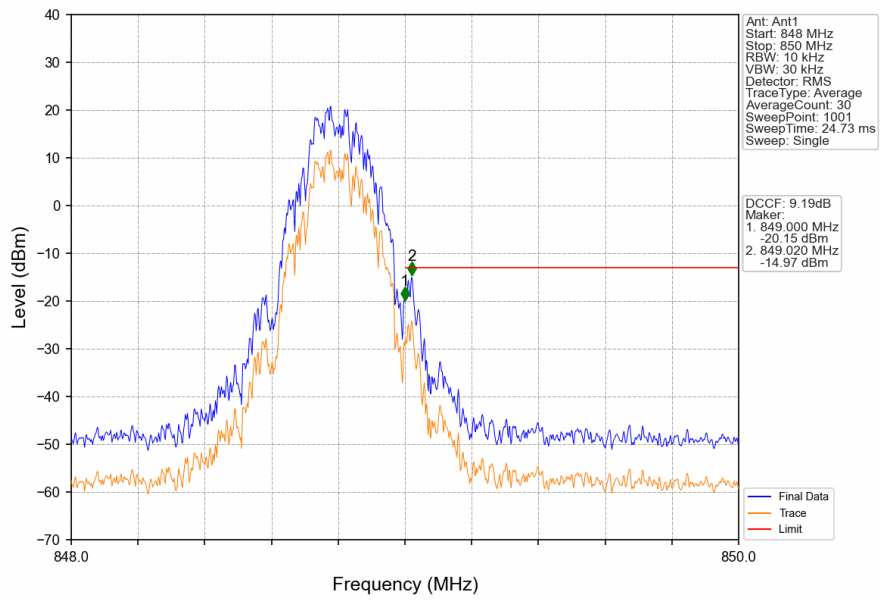

1. Spurious Emission

1.1 GSM850

1.1.1 Test Result

Band: GSM850						
ENV	Mode		Frequency (MHz)	Spurious Emission		Verdict
	Network	Subset		Result	Limit	
NTNV	GPRS	1 TX Slot	824.2	Refer To Test Graph		Pass
			836.6	Refer To Test Graph		Pass
			848.8	Refer To Test Graph		Pass
	EGPRS	1 TX Slot	824.2	Refer To Test Graph		Pass
			836.6	Refer To Test Graph		Pass
			848.8	Refer To Test Graph		Pass

1.1.2 Test Graph

GSM850_GPRS_MCH_836.6MHz_1 TX Slot_NTNV

GSM850_GPRS_HCH_848.8MHz_1 TX Slot_NTNV

GSM850_GPRS_HCH_848.8MHz_1 TX Slot_NTNV

GSM850_EGPRS_LCH_824.2MHz_1 TX Slot_NTNV

GSM850_EGPRS_LCH_824.2MHz_1 TX Slot_NTNV

GSM850_EGPRS_MCH_836.6MHz_1 TX Slot_NTNV

GSM850_EGPRS_HCH_848.8MHz_1 TX Slot_NTNV

GSM850_EGPRS_HCH_848.8MHz_1 TX Slot_NTNV

2. Spurious Emission

2.1 PCS1900

2.1.1 Test Result

Band: PCS1900						
ENV	Mode		Frequency (MHz)	Spurious Emission		Verdict
	Network	Subset		Result	Limit	
NTNV	GPRS	1 TX Slot	1850.2	Refer To Test Graph	Pass	
			1880	Refer To Test Graph	Pass	
			1909.8	Refer To Test Graph	Pass	
	EGPRS	1 TX Slot	1850.2	Refer To Test Graph	Pass	
			1880	Refer To Test Graph	Pass	
			1909.8	Refer To Test Graph	Pass	

2.1.2 Test Graph

PCS1900_GPRS_LCH_1850.2MHz_1 TX Slot_NTNV

PCS1900_GPRS_MCH_1880MHz_1 TX Slot_NTNV

PCS1900_GPRS_MCH_1880MHz_1 TX Slot_NTNV

PCS1900_GPRS_HCH_1909.8MHz_1 TX Slot_NTNV

PCS1900_GPRS_HCH_1909.8MHz_1 TX Slot_NTNV