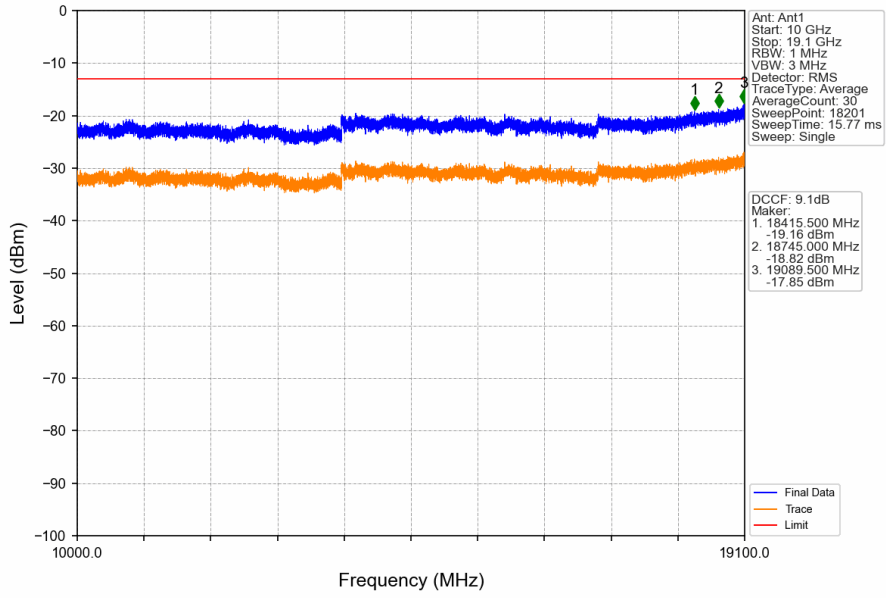

GSM850_EGPRS_MCH_836.6MHz_1 TX Slot_NTNV

GSM850_EGPRS_HCH_848.8MHz_1 TX Slot_NTNV

GSM850_EGPRS_HCH_848.8MHz_1 TX Slot_NTNV

2. Spurious Emission

2.1 PCS1900

2.1.1 Test Result

Band: PCS1900						
ENV	Mode		Frequency (MHz)	Spurious Emission		Verdict
	Network	Subset		Result	Limit	
NTNV	GPRS	1 TX Slot	1850.2	Refer To Test Graph	Pass	
			1880	Refer To Test Graph	Pass	
			1909.8	Refer To Test Graph	Pass	
	EGPRS	1 TX Slot	1850.2	Refer To Test Graph	Pass	
			1880	Refer To Test Graph	Pass	
			1909.8	Refer To Test Graph	Pass	

2.1.2 Test Graph

PCS1900_GPRS_LCH_1850.2MHz_1 TX Slot_NTNV

PCS1900_GPRS_MCH_1880MHz_1 TX Slot_NTNV

PCS1900_GPRS_MCH_1880MHz_1 TX Slot_NTNV

PCS1900_GPRS_HCH_1909.8MHz_1 TX Slot_NTNV

PCS1900_GPRS_HCH_1909.8MHz_1 TX Slot_NTNV

PCS1900_GPRS_HCH_1909.8MHz_1 TX Slot_NTNV

PCS1900_EGPRS_LCH_1850.2MHz_1 TX Slot_NTNV

PCS1900_EGPRS_LCH_1850.2MHz_1 TX Slot_NTNV

PCS1900_EGPRS_LCH_1850.2MHz_1 TX Slot_NTNV

PCS1900_EGPRS_MCH_1880MHz_1 TX Slot_NTNV