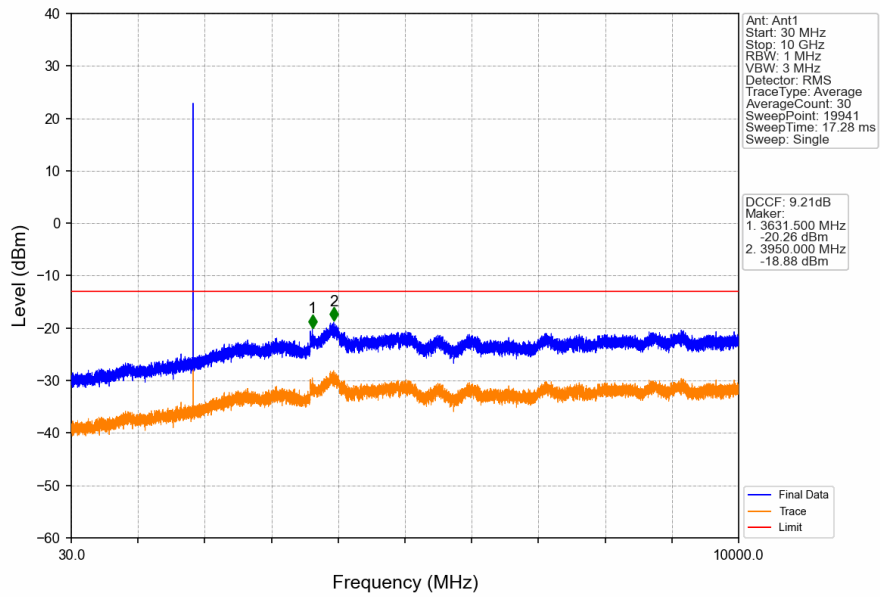

GSM850_EGPRS_MCH_836.6MHz_1 TX Slot_NTNV

GSM850_EGPRS_HCH_848.8MHz_1 TX Slot_NTNV

GSM850_EGPRS_HCH_848.8MHz_1 TX Slot_NTNV

2. Spurious Emission

2.1 PCS1900

2.1.1 Test Result

Band: PCS1900						
ENV	Mode		Frequency (MHz)	Spurious Emission		Verdict
	Network	Subset		Result	Limit	
NTNV	GPRS	1 TX Slot	1850.2	Refer To Test Graph	Pass	
			1880	Refer To Test Graph	Pass	
			1909.8	Refer To Test Graph	Pass	
	EGPRS	1 TX Slot	1850.2	Refer To Test Graph	Pass	
			1880	Refer To Test Graph	Pass	
			1909.8	Refer To Test Graph	Pass	

2.1.2 Test Graph

PCS1900_GPRS_LCH_1850.2MHz_1 TX Slot_NTNV

PCS1900_GPRS_MCH_1880MHz_1 TX Slot_NTNV

PCS1900_GPRS_MCH_1880MHz_1 TX Slot_NTNV

PCS1900_GPRS_HCH_1909.8MHz_1 TX Slot_NTNV

PCS1900_GPRS_HCH_1909.8MHz_1 TX Slot_NTNV

PCS1900_GPRS_HCH_1909.8MHz_1 TX Slot_NTNV

PCS1900_EGPRS_LCH_1850.2MHz_1 TX Slot_NTNV

PCS1900_EGPRS_LCH_1850.2MHz_1 TX Slot_NTNV

PCS1900_EGPRS_LCH_1850.2MHz_1 TX Slot_NTNV

PCS1900_EGPRS_MCH_1880MHz_1 TX Slot_NTNV