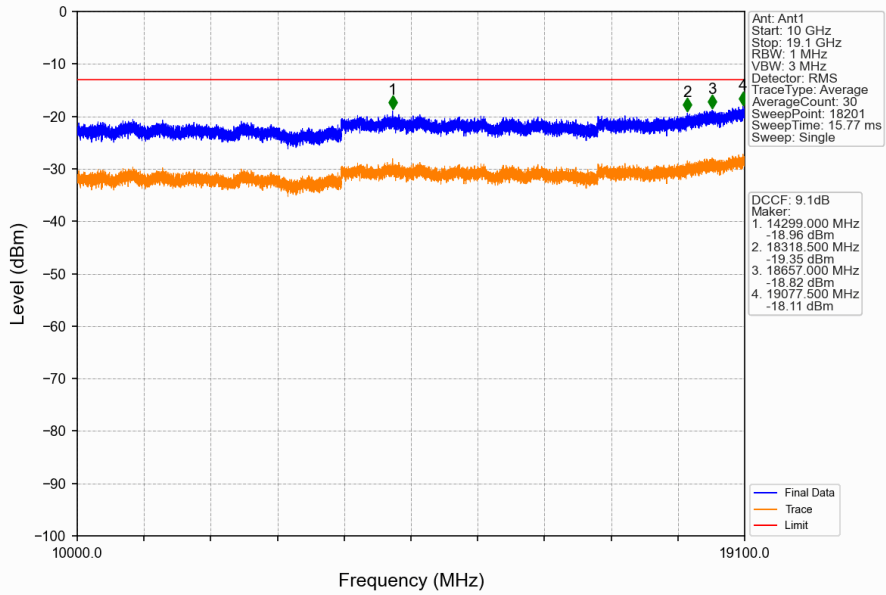

GSM850_EGPRS_MCH_836.6MHz_1 TX Slot_NTNV

GSM850_EGPRS_HCH_848.8MHz_1 TX Slot_NTNV

GSM850_EGPRS_HCH_848.8MHz_1 TX Slot_NTNV

2. Spurious Emission

2.1 PCS1900

2.1.1 Test Result

Band: PCS1900						
ENV	Mode		Frequency (MHz)	Spurious Emission		Verdict
	Network	Subset		Result	Limit	
NTNV	GPRS	1 TX Slot	1850.2	Refer To Test Graph	Pass	
			1880	Refer To Test Graph	Pass	
			1909.8	Refer To Test Graph	Pass	
	EGPRS	1 TX Slot	1850.2	Refer To Test Graph	Pass	
			1880	Refer To Test Graph	Pass	
			1909.8	Refer To Test Graph	Pass	

2.1.2 Test Graph

PCS1900_GPRS_LCH_1850.2MHz_1 TX Slot_NTNV

PCS1900_GPRS_MCH_1880MHz_1 TX Slot_NTNV

PCS1900_GPRS_MCH_1880MHz_1 TX Slot_NTNV

PCS1900_GPRS_HCH_1909.8MHz_1 TX Slot_NTNV

PCS1900_GPRS_HCH_1909.8MHz_1 TX Slot_NTNV

PCS1900_GPRS_HCH_1909.8MHz_1 TX Slot_NTNV

PCS1900_EGPRS_LCH_1850.2MHz_1 TX Slot_NTNV

PCS1900_EGPRS_LCH_1850.2MHz_1 TX Slot_NTNV

PCS1900_EGPRS_LCH_1850.2MHz_1 TX Slot_NTNV

PCS1900_EGPRS_MCH_1880MHz_1 TX Slot_NTNV