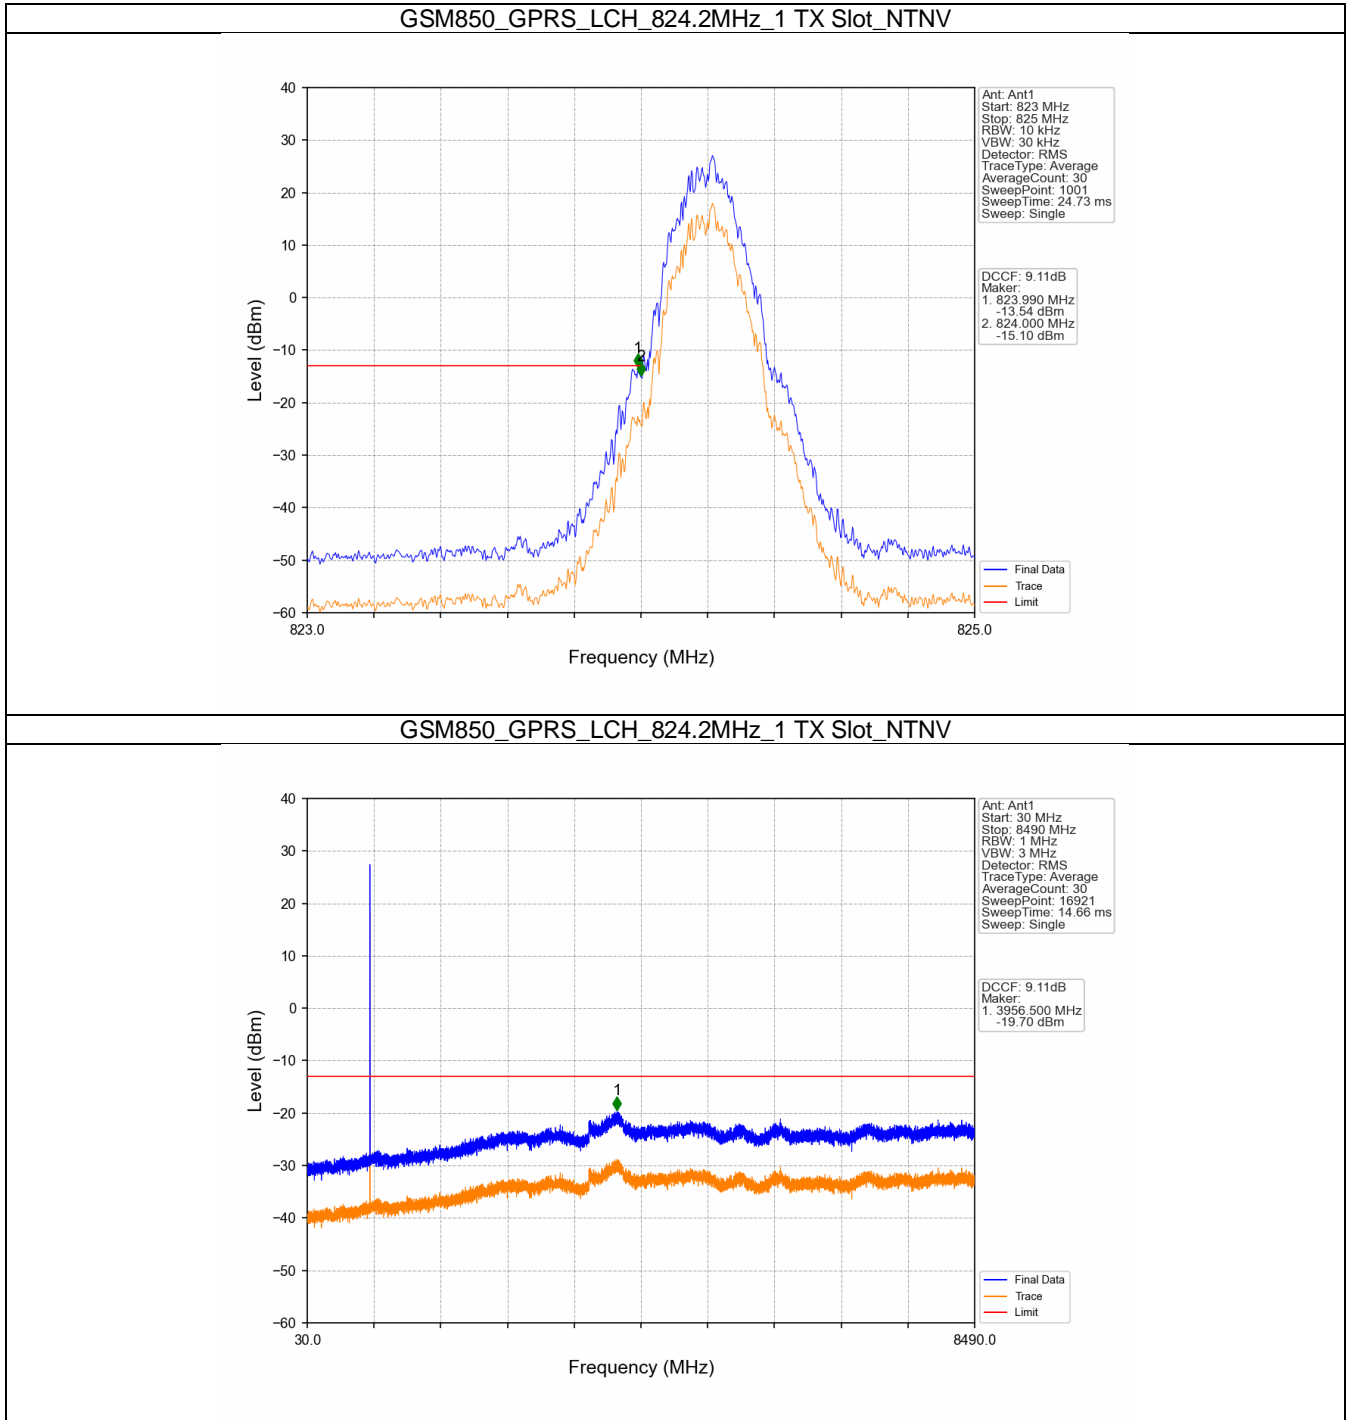

1. Spurious Emission

1.1 GSM850

1.1.1 Test Result

Band: GSM850						
ENV	Mode		Frequency (MHz)	Spurious Emission		Verdict
	Network	Subset		Result	Limit	
NTNV	GPRS	1 TX Slot	824.2	Refer To Test Graph		Pass
			836.6	Refer To Test Graph		Pass
			848.8	Refer To Test Graph		Pass
	EGPRS	1 TX Slot	824.2	Refer To Test Graph		Pass
			836.6	Refer To Test Graph		Pass
			848.8	Refer To Test Graph		Pass

1.1.2 Test Graph

GSM850_GPRS_MCH_836.6MHz_1 TX Slot_NTNV

GSM850_GPRS_HCH_848.8MHz_1 TX Slot_NTNV

GSM850_GPRS_HCH_848.8MHz_1 TX Slot_NTNV

GSM850_EGPRS_LCH_824.2MHz_1 TX Slot_NTNV

GSM850_EGPRS_LCH_824.2MHz_1 TX Slot_NTNV

GSM850_EGPRS_MCH_836.6MHz_1 TX Slot_NTNV

GSM850_EGPRS_HCH_848.8MHz_1 TX Slot_NTNV

GSM850_EGPRS_HCH_848.8MHz_1 TX Slot_NTNV

2. Spurious Emission

2.1 PCS1900

2.1.1 Test Result

Band: PCS1900						
ENV	Mode		Frequency (MHz)	Spurious Emission		Verdict
	Network	Subset		Result	Limit	
NTNV	GPRS	1 TX Slot	1850.2	Refer To Test Graph	Pass	
			1880	Refer To Test Graph	Pass	
			1909.8	Refer To Test Graph	Pass	
	EGPRS	1 TX Slot	1850.2	Refer To Test Graph	Pass	
			1880	Refer To Test Graph	Pass	
			1909.8	Refer To Test Graph	Pass	

2.1.2 Test Graph

PCS1900_GPRS_LCH_1850.2MHz_1 TX Slot_NTNV

PCS1900_GPRS_MCH_1880MHz_1 TX Slot_NTNV

PCS1900_GPRS_MCH_1880MHz_1 TX Slot_NTNV

PCS1900_GPRS_HCH_1909.8MHz_1 TX Slot_NTNV

PCS1900_GPRS_HCH_1909.8MHz_1 TX Slot_NTNV