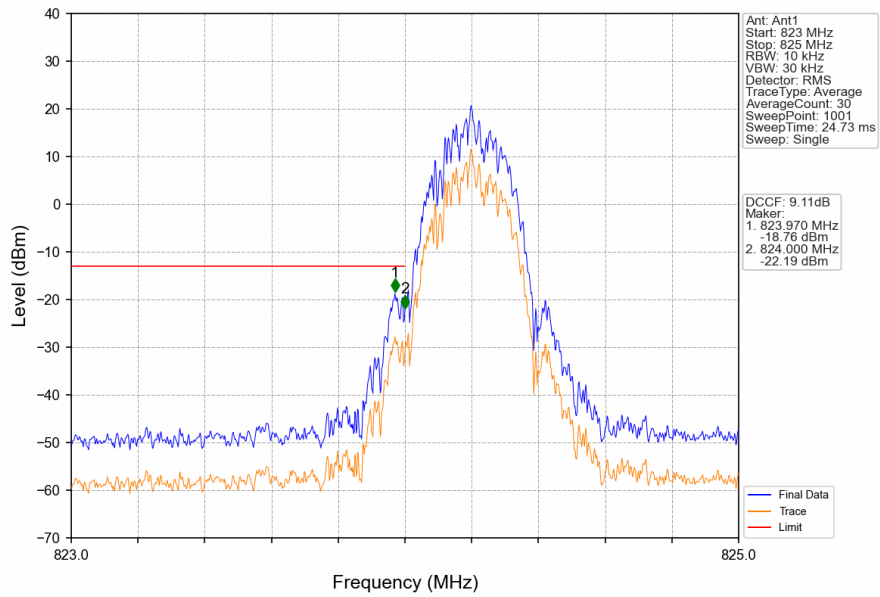

1. Spurious Emission

1.1 GSM850

1.1.1 Test Result

Band: GSM850						
ENV	Mode		Frequency (MHz)	Spurious Emission		Verdict
	Network	Subset		Result	Limit	
NTNV	GPRS	1 TX Slot	824.2	Refer To Test Graph		Pass
			836.6	Refer To Test Graph		Pass
			848.8	Refer To Test Graph		Pass
	EGPRS	1 TX Slot	824.2	Refer To Test Graph		Pass
			836.6	Refer To Test Graph		Pass
			848.8	Refer To Test Graph		Pass

1.1.2 Test Graph

GSM850_GPRS_MCH_836.6MHz_1 TX Slot_NTNV

GSM850_GPRS_HCH_848.8MHz_1 TX Slot_NTNV

GSM850_GPRS_HCH_848.8MHz_1 TX Slot_NTNV

GSM850_EGPRS_LCH_824.2MHz_1 TX Slot_NTNV

GSM850_EGPRS_LCH_824.2MHz_1 TX Slot_NTNV

GSM850_EGPRS_MCH_836.6MHz_1 TX Slot_NTNV

GSM850_EGPRS_HCH_848.8MHz_1 TX Slot_NTNV

GSM850_EGPRS_HCH_848.8MHz_1 TX Slot_NTNV

2. Spurious Emission

2.1 PCS1900

2.1.1 Test Result

Band: PCS1900						
ENV	Mode		Frequency (MHz)	Spurious Emission		Verdict
	Network	Subset		Result	Limit	
NTNV	GPRS	1 TX Slot	1850.2	Refer To Test Graph	Pass	
			1880	Refer To Test Graph	Pass	
			1909.8	Refer To Test Graph	Pass	
	EGPRS	1 TX Slot	1850.2	Refer To Test Graph	Pass	
			1880	Refer To Test Graph	Pass	
			1909.8	Refer To Test Graph	Pass	

2.1.2 Test Graph

PCS1900_GPRS_LCH_1850.2MHz_1 TX Slot_NTNV

PCS1900_GPRS_MCH_1880MHz_1 TX Slot_NTNV

PCS1900_GPRS_MCH_1880MHz_1 TX Slot_NTNV

PCS1900_GPRS_HCH_1909.8MHz_1 TX Slot_NTNV

PCS1900_GPRS_HCH_1909.8MHz_1 TX Slot_NTNV