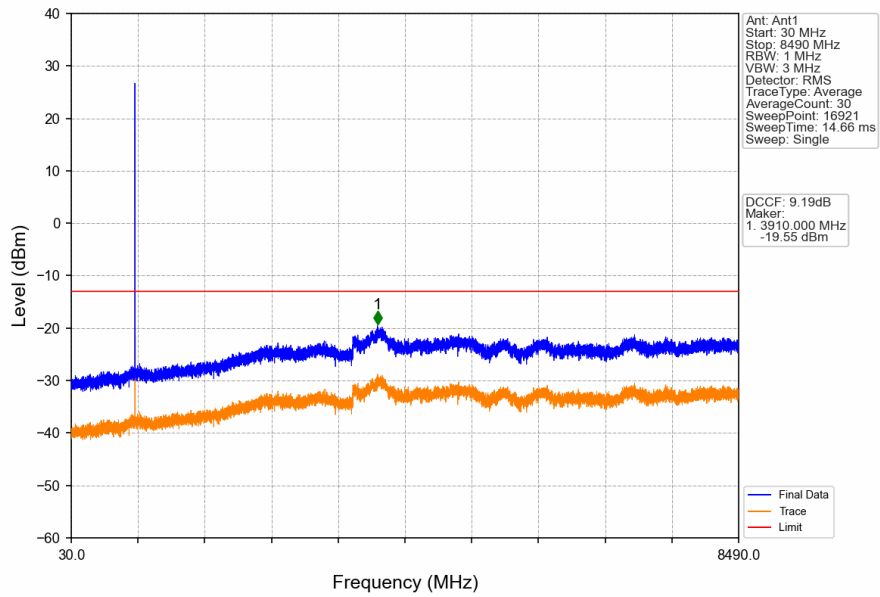

1. Spurious Emission

1.1 GSM850

1.1.1 Test Result

Band: GSM850						
ENV	Mode		Frequency (MHz)	Spurious Emission		Verdict
	Network	Subset		Result	Limit	
NTNV	GPRS	1 TX Slot	824.2	Refer To Test Graph		Pass
			836.6	Refer To Test Graph		Pass
			848.8	Refer To Test Graph		Pass
	EGPRS	1 TX Slot	824.2	Refer To Test Graph		Pass
			836.6	Refer To Test Graph		Pass
			848.8	Refer To Test Graph		Pass

1.1.2 Test Graph

GSM850_GPRS_MCH_836.6MHz_1 TX Slot_NTNV

GSM850_GPRS_HCH_848.8MHz_1 TX Slot_NTNV

GSM850_GPRS_HCH_848.8MHz_1 TX Slot_NTNV

GSM850_EGPRS_LCH_824.2MHz_1 TX Slot_NTNV

GSM850_EGPRS_LCH_824.2MHz_1 TX Slot_NTNV

GSM850_EGPRS_MCH_836.6MHz_1 TX Slot_NTNV

GSM850_EGPRS_HCH_848.8MHz_1 TX Slot_NTNV

GSM850_EGPRS_HCH_848.8MHz_1 TX Slot_NTNV

2. Spurious Emission

2.1 PCS1900

2.1.1 Test Result

Band: PCS1900						
ENV	Mode		Frequency (MHz)	Spurious Emission		Verdict
	Network	Subset		Result	Limit	
NTNV	GPRS	1 TX Slot	1850.2	Refer To Test Graph	Pass	
			1880	Refer To Test Graph	Pass	
			1909.8	Refer To Test Graph	Pass	
	EGPRS	1 TX Slot	1850.2	Refer To Test Graph	Pass	
			1880	Refer To Test Graph	Pass	
			1909.8	Refer To Test Graph	Pass	

2.1.2 Test Graph

PCS1900_GPRS_LCH_1850.2MHz_1 TX Slot_NTNV

PCS1900_GPRS_MCH_1880MHz_1 TX Slot_NTNV

PCS1900_GPRS_MCH_1880MHz_1 TX Slot_NTNV

PCS1900_GPRS_HCH_1909.8MHz_1 TX Slot_NTNV

PCS1900_GPRS_HCH_1909.8MHz_1 TX Slot_NTNV