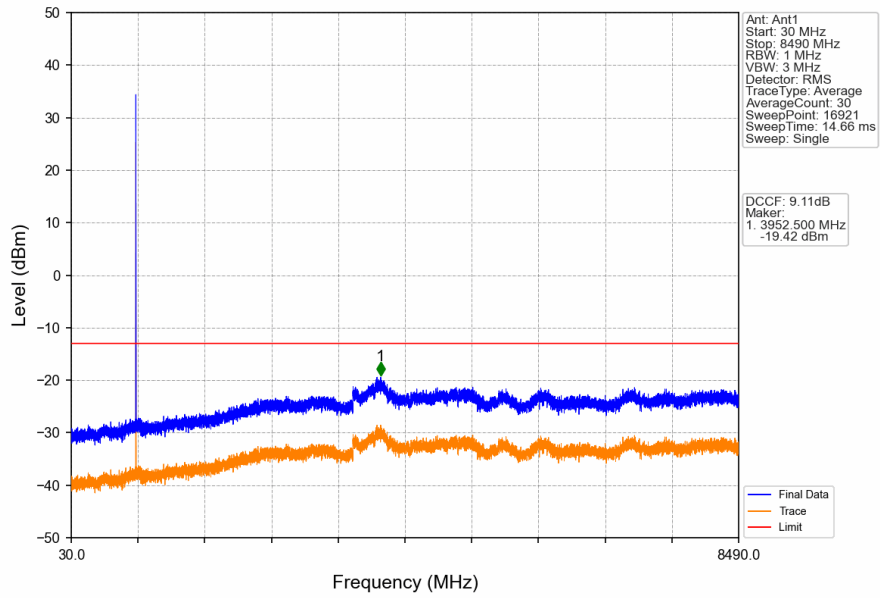

1. Spurious Emission

1.1 GSM850

1.1.1 Test Result

Band: GSM850						
ENV	Mode		Frequency (MHz)	Spurious Emission		Verdict
	Network	Subset		Result	Limit	
NTNV	GPRS	1 TX Slot	824.2	Refer To Test Graph		Pass
			836.6	Refer To Test Graph		Pass
			848.8	Refer To Test Graph		Pass
	EGPRS	1 TX Slot	824.2	Refer To Test Graph		Pass
			836.6	Refer To Test Graph		Pass
			848.8	Refer To Test Graph		Pass

1.1.2 Test Graph

GSM850_GPRS_MCH_836.6MHz_1 TX Slot_NTNV

GSM850_GPRS_HCH_848.8MHz_1 TX Slot_NTNV

GSM850_GPRS_HCH_848.8MHz_1 TX Slot_NTNV

GSM850_EGPRS_LCH_824.2MHz_1 TX Slot_NTNV

GSM850_EGPRS_LCH_824.2MHz_1 TX Slot_NTNV

GSM850_EGPRS_MCH_836.6MHz_1 TX Slot_NTNV

GSM850_EGPRS_HCH_848.8MHz_1 TX Slot_NTNV

GSM850_EGPRS_HCH_848.8MHz_1 TX Slot_NTNV

2. Spurious Emission

2.1 PCS1900

2.1.1 Test Result

Band: PCS1900						
ENV	Mode		Frequency (MHz)	Spurious Emission		Verdict
	Network	Subset		Result	Limit	
NTNV	GPRS	1 TX Slot	1850.2	Refer To Test Graph	Pass	
			1880	Refer To Test Graph	Pass	
			1909.8	Refer To Test Graph	Pass	
	EGPRS	1 TX Slot	1850.2	Refer To Test Graph	Pass	
			1880	Refer To Test Graph	Pass	
			1909.8	Refer To Test Graph	Pass	

2.1.2 Test Graph

PCS1900_GPRS_LCH_1850.2MHz_1 TX Slot_NTNV

PCS1900_GPRS_MCH_1880MHz_1 TX Slot_NTNV

PCS1900_GPRS_MCH_1880MHz_1 TX Slot_NTNV

PCS1900_GPRS_HCH_1909.8MHz_1 TX Slot_NTNV

PCS1900_GPRS_HCH_1909.8MHz_1 TX Slot_NTNV