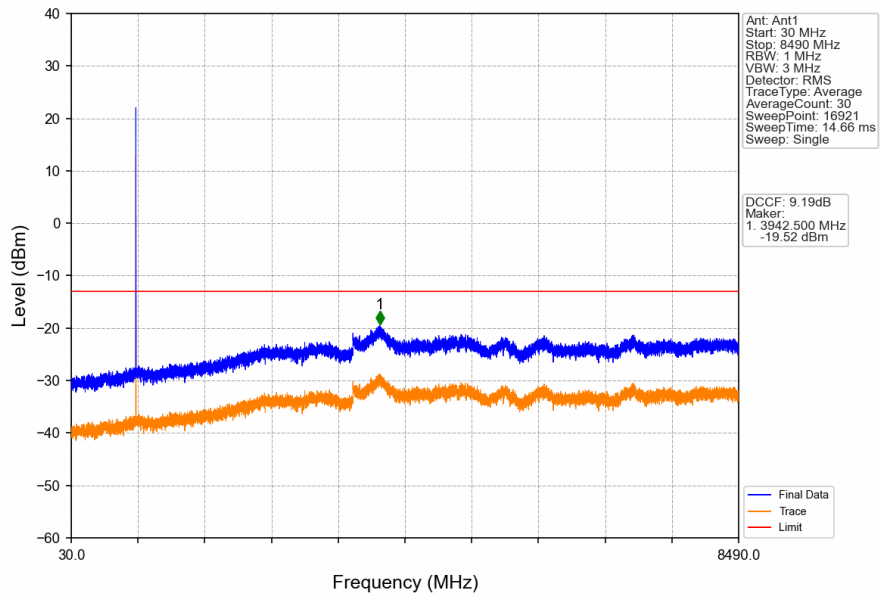

1. Spurious Emission

1.1 GSM850

1.1.1 Test Result

Band: GSM850						
ENV	Mode		Frequency (MHz)	Spurious Emission		Verdict
	Network	Subset		Result	Limit	
NTNV	GPRS	1 TX Slot	824.2	Refer To Test Graph		Pass
			836.6	Refer To Test Graph		Pass
			848.8	Refer To Test Graph		Pass
	EGPRS	1 TX Slot	824.2	Refer To Test Graph		Pass
			836.6	Refer To Test Graph		Pass
			848.8	Refer To Test Graph		Pass

1.1.2 Test Graph

GSM850_GPRS_MCH_836.6MHz_1 TX Slot_NTNV

GSM850_GPRS_HCH_848.8MHz_1 TX Slot_NTNV

GSM850_GPRS_HCH_848.8MHz_1 TX Slot_NTNV

GSM850_EGPRS_LCH_824.2MHz_1 TX Slot_NTNV

GSM850_EGPRS_LCH_824.2MHz_1 TX Slot_NTNV

GSM850_EGPRS_MCH_836.6MHz_1 TX Slot_NTNV

GSM850_EGPRS_HCH_848.8MHz_1 TX Slot_NTNV

GSM850_EGPRS_HCH_848.8MHz_1 TX Slot_NTNV

2. Spurious Emission

2.1 PCS1900

2.1.1 Test Result

Band: PCS1900						
ENV	Mode		Frequency (MHz)	Spurious Emission		Verdict
	Network	Subset		Result	Limit	
NTNV	GPRS	1 TX Slot	1850.2	Refer To Test Graph	Pass	
			1880	Refer To Test Graph	Pass	
			1909.8	Refer To Test Graph	Pass	
	EGPRS	1 TX Slot	1850.2	Refer To Test Graph	Pass	
			1880	Refer To Test Graph	Pass	
			1909.8	Refer To Test Graph	Pass	

2.1.2 Test Graph

PCS1900_GPRS_LCH_1850.2MHz_1 TX Slot_NTNV

PCS1900_GPRS_MCH_1880MHz_1 TX Slot_NTNV

PCS1900_GPRS_MCH_1880MHz_1 TX Slot_NTNV

PCS1900_GPRS_HCH_1909.8MHz_1 TX Slot_NTNV

PCS1900_GPRS_HCH_1909.8MHz_1 TX Slot_NTNV