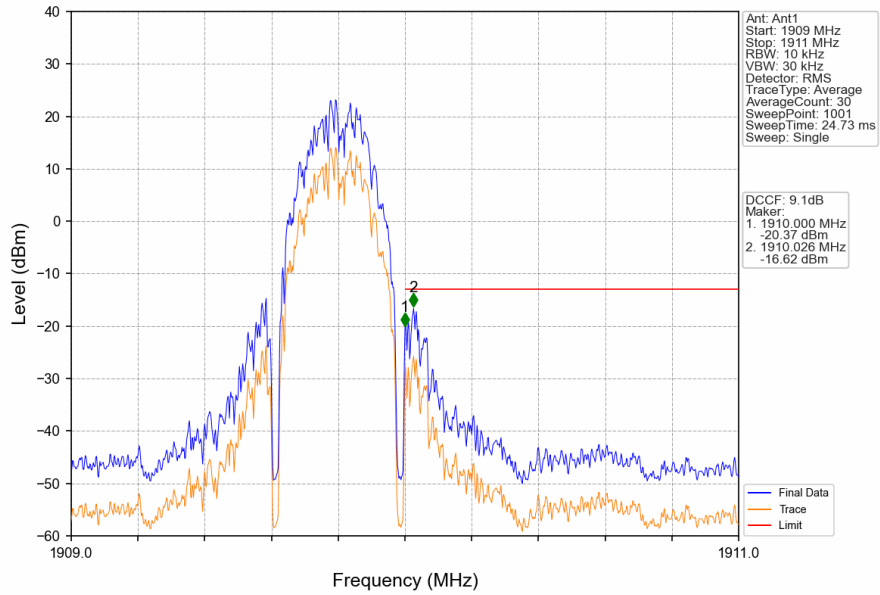

GSM850_EGPRS_MCH_836.6MHz_1 TX Slot_NTNV

GSM850_EGPRS_HCH_848.8MHz_1 TX Slot_NTNV

GSM850_EGPRS_HCH_848.8MHz_1 TX Slot_NTNV

2. Spurious Emission

2.1 PCS1900

2.1.1 Test Result

Band: PCS1900						
ENV	Mode		Frequency (MHz)	Spurious Emission		Verdict
	Network	Subset		Result	Limit	
NTNV	GPRS	1 TX Slot	1850.2	Refer To Test Graph	Pass	
			1880	Refer To Test Graph	Pass	
			1909.8	Refer To Test Graph	Pass	
	EGPRS	1 TX Slot	1850.2	Refer To Test Graph	Pass	
			1880	Refer To Test Graph	Pass	
			1909.8	Refer To Test Graph	Pass	

2.1.2 Test Graph

PCS1900_GPRS_LCH_1850.2MHz_1 TX Slot_NTNV

PCS1900_GPRS_MCH_1880MHz_1 TX Slot_NTNV

PCS1900_GPRS_MCH_1880MHz_1 TX Slot_NTNV

PCS1900_GPRS_HCH_1909.8MHz_1 TX Slot_NTNV

PCS1900_GPRS_HCH_1909.8MHz_1 TX Slot_NTNV

PCS1900_GPRS_HCH_1909.8MHz_1 TX Slot_NTNV

PCS1900_EGPRS_LCH_1850.2MHz_1 TX Slot_NTNV

PCS1900_EGPRS_LCH_1850.2MHz_1 TX Slot_NTNV

PCS1900_EGPRS_LCH_1850.2MHz_1 TX Slot_NTNV

PCS1900_EGPRS_MCH_1880MHz_1 TX Slot_NTNV