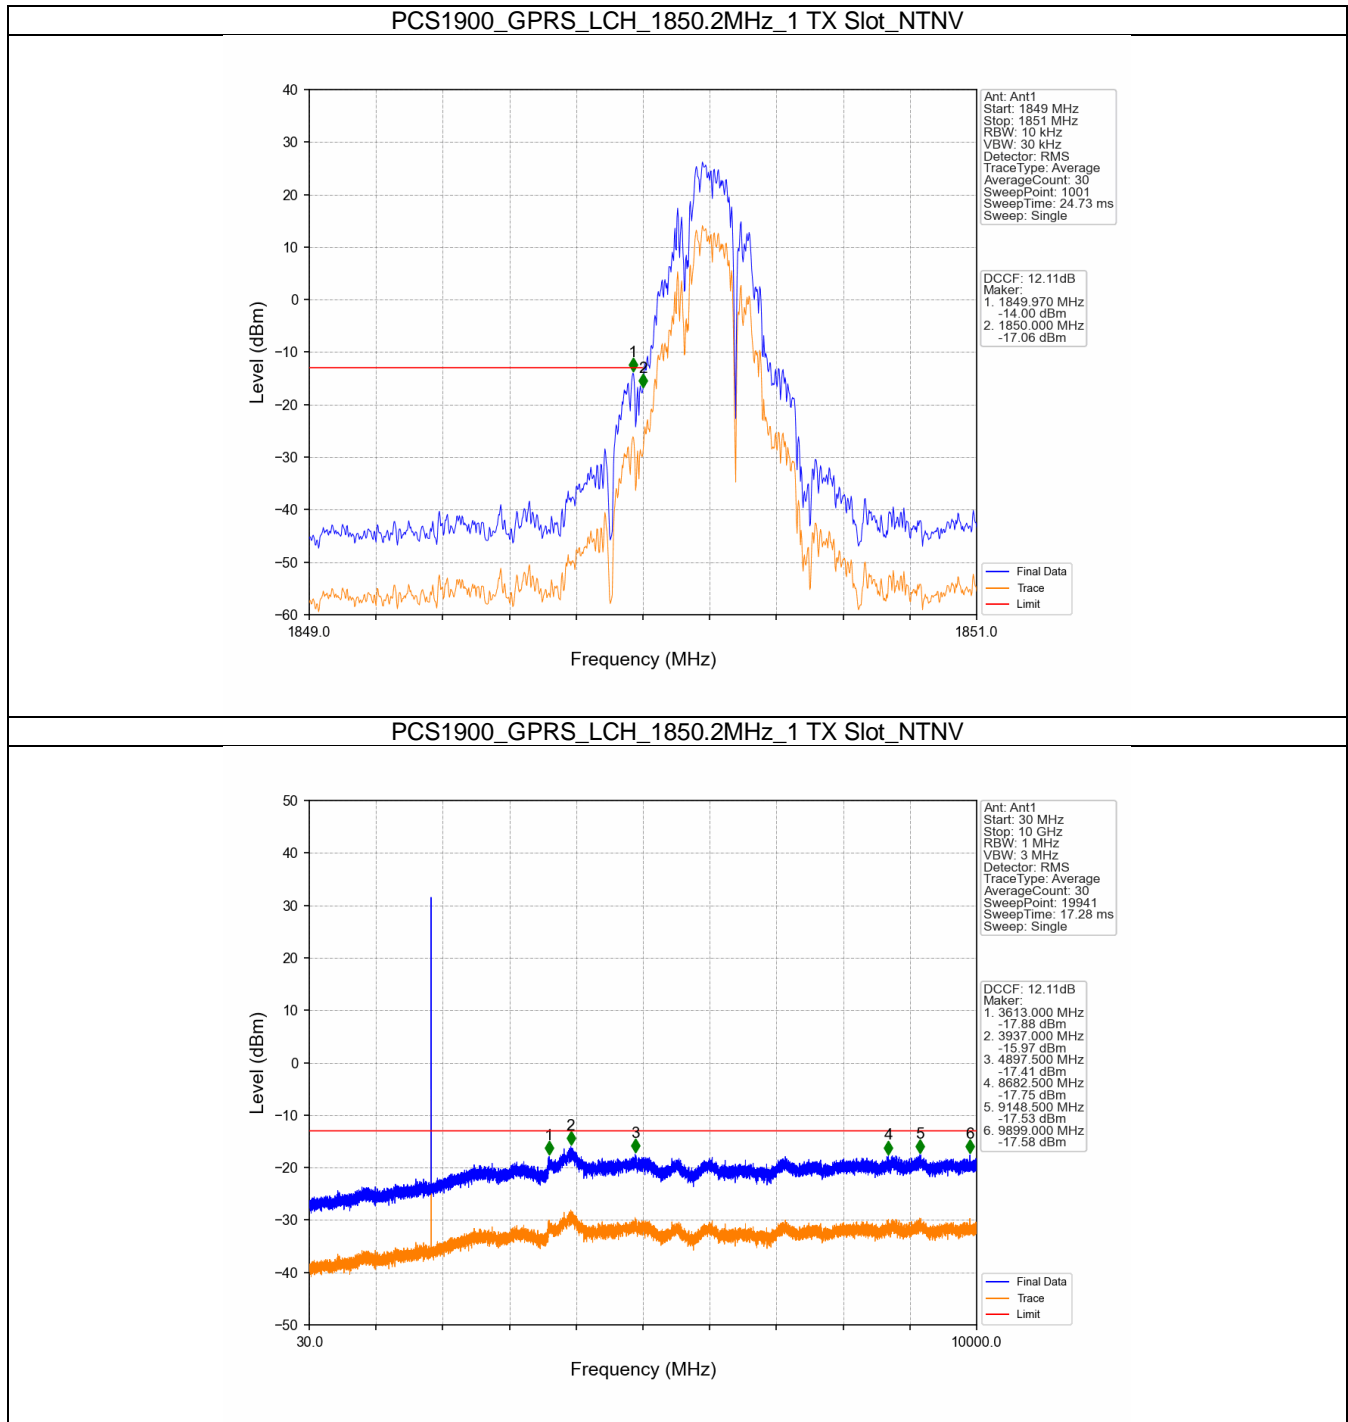

1.1.2 Test Graph

GSM850_GPRS_MCH_836.6MHz_1 TX Slot_NTNV

GSM850_GPRS_HCH_848.8MHz_1 TX Slot_NTNV

GSM850_GPRS_HCH_848.8MHz_1 TX Slot_NTNV

GSM850_EGPRS_LCH_824.2MHz_1 TX Slot_NTNV

GSM850_EGPRS_LCH_824.2MHz_1 TX Slot_NTNV

GSM850_EGPRS_MCH_836.6MHz_1 TX Slot_NTNV

GSM850_EGPRS_HCH_848.8MHz_1 TX Slot_NTNV

GSM850_EGPRS_HCH_848.8MHz_1 TX Slot_NTNV

2. Spurious Emission

2.1 PCS1900

2.1.1 Test Result

Band: PCS1900						
ENV	Mode		Frequency (MHz)	Spurious Emission		Verdict
	Network	Subset		Result	Limit	
NTNV	GPRS	1 TX Slot	1850.2	Refer To Test Graph	Pass	
			1880	Refer To Test Graph	Pass	
			1909.8	Refer To Test Graph	Pass	
	EGPRS	1 TX Slot	1850.2	Refer To Test Graph	Pass	
			1880	Refer To Test Graph	Pass	
			1909.8	Refer To Test Graph	Pass	

2.1.2 Test Graph

PCS1900_GPRS_LCH_1850.2MHz_1 TX Slot_NTNV

PCS1900_GPRS_MCH_1880MHz_1 TX Slot_NTNV

PCS1900_GPRS_MCH_1880MHz_1 TX Slot_NTNV

PCS1900_GPRS_HCH_1909.8MHz_1 TX Slot_NTNV

PCS1900_GPRS_HCH_1909.8MHz_1 TX Slot_NTNV

PCS1900_GPRS_HCH_1909.8MHz_1 TX Slot_NTNV

PCS1900_EGPRS_LCH_1850.2MHz_1 TX Slot_NTNV

PCS1900_EGPRS_LCH_1850.2MHz_1 TX Slot_NTNV

PCS1900_EGPRS_LCH_1850.2MHz_1 TX Slot_NTNV

PCS1900_EGPRS_MCH_1880MHz_1 TX Slot_NTNV