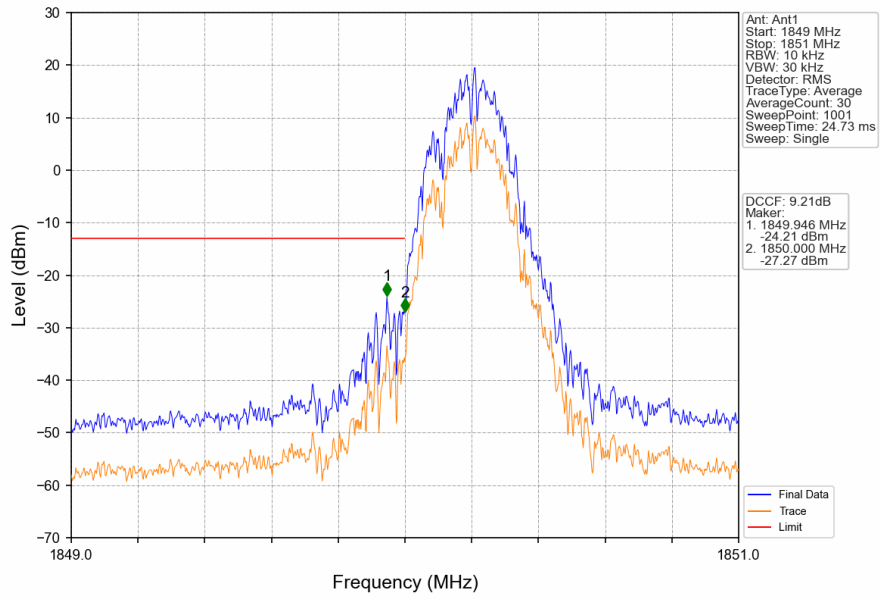

GSM850_EGPRS_MCH_836.6MHz_1 TX Slot_NTNV

GSM850_EGPRS_HCH_848.8MHz_1 TX Slot_NTNV

GSM850_EGPRS_HCH_848.8MHz_1 TX Slot_NTNV

2. Spurious Emission

2.1 PCS1900

2.1.1 Test Result

Band: PCS1900						
ENV	Mode		Frequency (MHz)	Spurious Emission		Verdict
	Network	Subset		Result	Limit	
NTNV	GPRS	1 TX Slot	1850.2	Refer To Test Graph	Pass	
			1880	Refer To Test Graph	Pass	
			1909.8	Refer To Test Graph	Pass	
	EGPRS	1 TX Slot	1850.2	Refer To Test Graph	Pass	
			1880	Refer To Test Graph	Pass	
			1909.8	Refer To Test Graph	Pass	

2.1.2 Test Graph

PCS1900_GPRS_LCH_1850.2MHz_1 TX Slot_NTNV

PCS1900_GPRS_MCH_1880MHz_1 TX Slot_NTNV

PCS1900_GPRS_MCH_1880MHz_1 TX Slot_NTNV

PCS1900_GPRS_HCH_1909.8MHz_1 TX Slot_NTNV

PCS1900_GPRS_HCH_1909.8MHz_1 TX Slot_NTNV

PCS1900_GPRS_HCH_1909.8MHz_1 TX Slot_NTNV

PCS1900_EGPRS_LCH_1850.2MHz_1 TX Slot_NTNV

PCS1900_EGPRS_LCH_1850.2MHz_1 TX Slot_NTNV

PCS1900_EGPRS_LCH_1850.2MHz_1 TX Slot_NTNV

PCS1900_EGPRS_MCH_1880MHz_1 TX Slot_NTNV