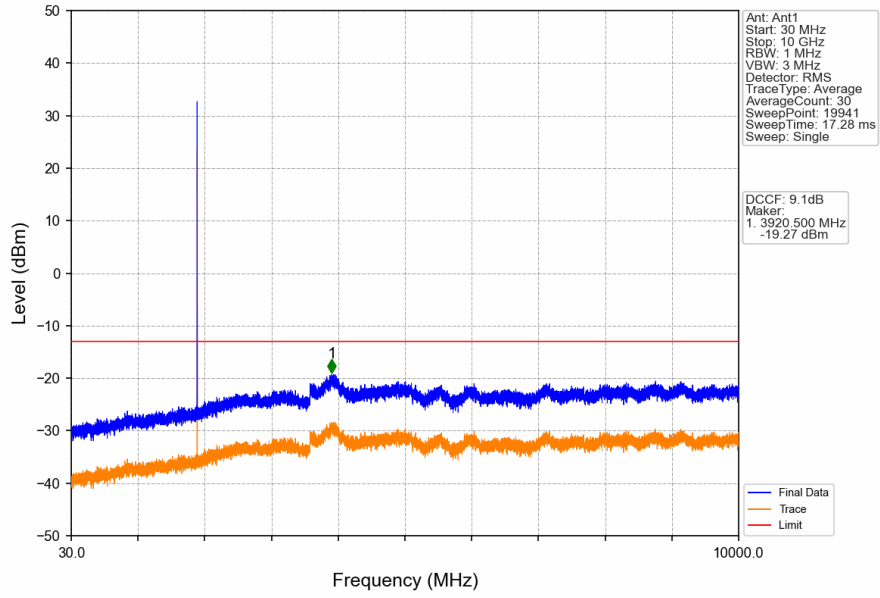

GSM850_EGPRS_MCH_836.6MHz_1 TX Slot_NTNV

GSM850_EGPRS_HCH_848.8MHz_1 TX Slot_NTNV

GSM850_EGPRS_HCH_848.8MHz_1 TX Slot_NTNV

2. Spurious Emission

2.1 PCS1900

2.1.1 Test Result

Band: PCS1900						
ENV	Mode		Frequency (MHz)	Spurious Emission		Verdict
	Network	Subset		Result	Limit	
NTNV	GPRS	1 TX Slot	1850.2	Refer To Test Graph	Pass	
			1880	Refer To Test Graph	Pass	
			1909.8	Refer To Test Graph	Pass	
	EGPRS	1 TX Slot	1850.2	Refer To Test Graph	Pass	
			1880	Refer To Test Graph	Pass	
			1909.8	Refer To Test Graph	Pass	

2.1.2 Test Graph

PCS1900_GPRS_LCH_1850.2MHz_1 TX Slot_NTNV

PCS1900_GPRS_MCH_1880MHz_1 TX Slot_NTNV

PCS1900_GPRS_MCH_1880MHz_1 TX Slot_NTNV

PCS1900_GPRS_HCH_1909.8MHz_1 TX Slot_NTNV

PCS1900_GPRS_HCH_1909.8MHz_1 TX Slot_NTNV

PCS1900_GPRS_HCH_1909.8MHz_1 TX Slot_NTNV

PCS1900_EGPRS_LCH_1850.2MHz_1 TX Slot_NTNV

PCS1900_EGPRS_LCH_1850.2MHz_1 TX Slot_NTNV

PCS1900_EGPRS_LCH_1850.2MHz_1 TX Slot_NTNV

PCS1900_EGPRS_MCH_1880MHz_1 TX Slot_NTNV