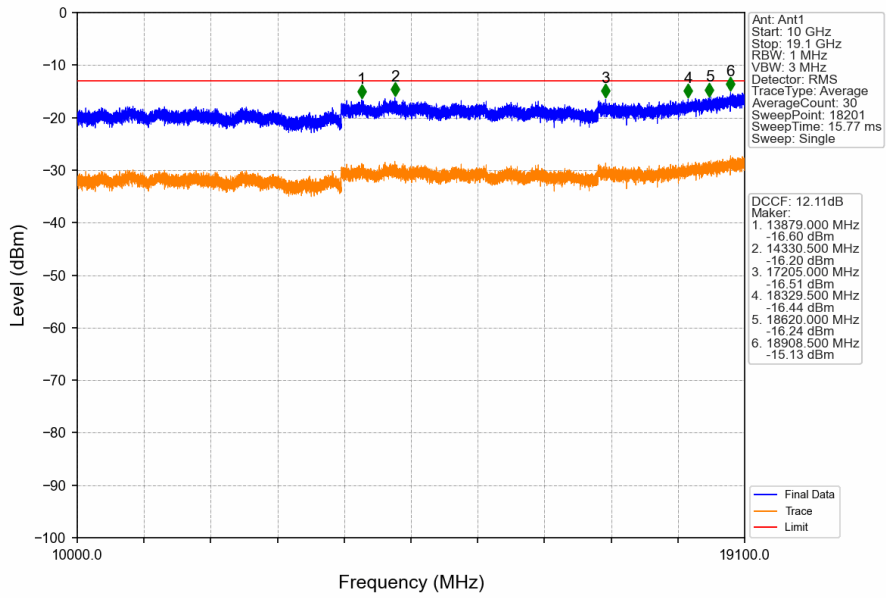

1.1.2 Test Graph

GSM850_GPRS_MCH_836.6MHz_1 TX Slot_NTNV

GSM850_GPRS_HCH_848.8MHz_1 TX Slot_NTNV

GSM850_GPRS_HCH_848.8MHz_1 TX Slot_NTNV

GSM850_EGPRS_LCH_824.2MHz_1 TX Slot_NTNV

GSM850_EGPRS_LCH_824.2MHz_1 TX Slot_NTNV

GSM850_EGPRS_MCH_836.6MHz_1 TX Slot_NTNV

GSM850_EGPRS_HCH_848.8MHz_1 TX Slot_NTNV

GSM850_EGPRS_HCH_848.8MHz_1 TX Slot_NTNV

2. Spurious Emission

2.1 PCS1900

2.1.1 Test Result

Band: PCS1900						
ENV	Mode		Frequency (MHz)	Spurious Emission		Verdict
	Network	Subset		Result	Limit	
NTNV	GPRS	1 TX Slot	1850.2	Refer To Test Graph	Pass	
			1880	Refer To Test Graph	Pass	
			1909.8	Refer To Test Graph	Pass	
	EGPRS	1 TX Slot	1850.2	Refer To Test Graph	Pass	
			1880	Refer To Test Graph	Pass	
			1909.8	Refer To Test Graph	Pass	

2.1.2 Test Graph

PCS1900_GPRS_LCH_1850.2MHz_1 TX Slot_NTNV

PCS1900_GPRS_MCH_1880MHz_1 TX Slot_NTNV

PCS1900_GPRS_MCH_1880MHz_1 TX Slot_NTNV

PCS1900_GPRS_HCH_1909.8MHz_1 TX Slot_NTNV

PCS1900_GPRS_HCH_1909.8MHz_1 TX Slot_NTNV