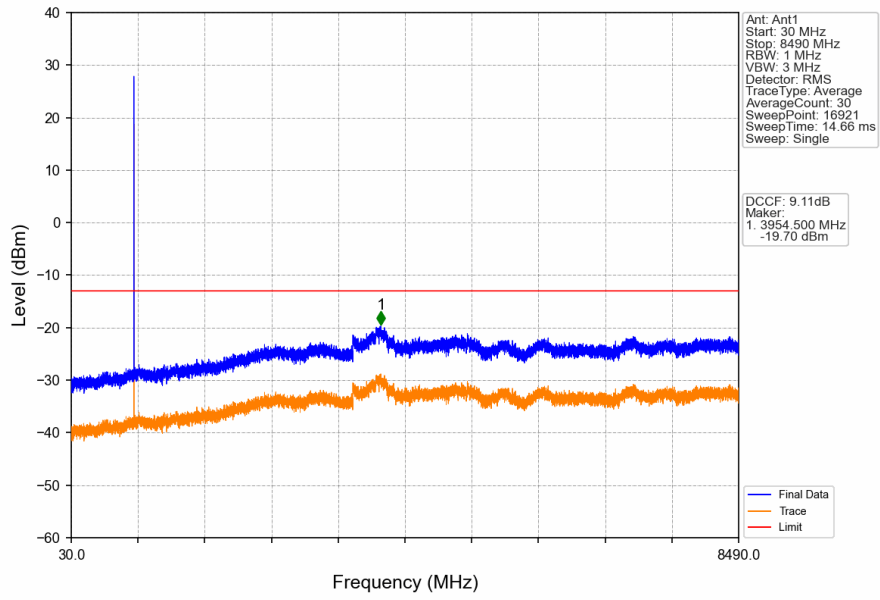

1. Spurious Emission

1.1 GSM850

1.1.1 Test Result

Band: GSM850						
ENV	Mode		Frequency (MHz)	Spurious Emission		Verdict
	Network	Subset		Result	Limit	
NTNV	GPRS	1 TX Slot	824.2	Refer To Test Graph		Pass
			836.6	Refer To Test Graph		Pass
			848.8	Refer To Test Graph		Pass
	EGPRS	1 TX Slot	824.2	Refer To Test Graph		Pass
			836.6	Refer To Test Graph		Pass
			848.8	Refer To Test Graph		Pass

1.1.2 Test Graph

GSM850_GPRS_MCH_836.6MHz_1 TX Slot_NTNV

GSM850_GPRS_HCH_848.8MHz_1 TX Slot_NTNV

GSM850_GPRS_HCH_848.8MHz_1 TX Slot_NTNV

GSM850_EGPRS_LCH_824.2MHz_1 TX Slot_NTNV

GSM850_EGPRS_LCH_824.2MHz_1 TX Slot_NTNV

GSM850_EGPRS_MCH_836.6MHz_1 TX Slot_NTNV

GSM850_EGPRS_HCH_848.8MHz_1 TX Slot_NTNV

GSM850_EGPRS_HCH_848.8MHz_1 TX Slot_NTNV

2. Spurious Emission

2.1 PCS1900

2.1.1 Test Result

Band: PCS1900						
ENV	Mode		Frequency (MHz)	Spurious Emission		Verdict
	Network	Subset		Result	Limit	
NTNV	GPRS	1 TX Slot	1850.2	Refer To Test Graph	Pass	
			1880	Refer To Test Graph	Pass	
			1909.8	Refer To Test Graph	Pass	
	EGPRS	1 TX Slot	1850.2	Refer To Test Graph	Pass	
			1880	Refer To Test Graph	Pass	
			1909.8	Refer To Test Graph	Pass	

2.1.2 Test Graph

PCS1900_GPRS_LCH_1850.2MHz_1 TX Slot_NTNV

PCS1900_GPRS_MCH_1880MHz_1 TX Slot_NTNV

PCS1900_GPRS_MCH_1880MHz_1 TX Slot_NTNV

PCS1900_GPRS_HCH_1909.8MHz_1 TX Slot_NTNV

PCS1900_GPRS_HCH_1909.8MHz_1 TX Slot_NTNV