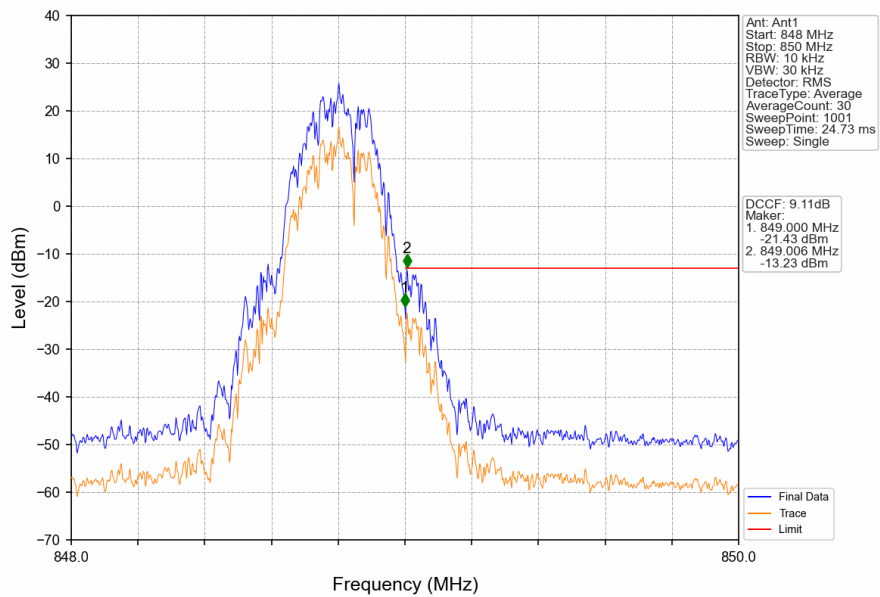

1. Spurious Emission

1.1 GSM850

1.1.1 Test Result

Band: GSM850						
ENV	Mode		Frequency (MHz)	Spurious Emission		Verdict
	Network	Subset		Result	Limit	
NTNV	GPRS	1 TX Slot	824.2	Refer To Test Graph		Pass
			836.6	Refer To Test Graph		Pass
			848.8	Refer To Test Graph		Pass
	EGPRS	1 TX Slot	824.2	Refer To Test Graph		Pass
			836.6	Refer To Test Graph		Pass
			848.8	Refer To Test Graph		Pass

1.1.2 Test Graph

GSM850_GPRS_MCH_836.6MHz_1 TX Slot_NTNV

GSM850_GPRS_HCH_848.8MHz_1 TX Slot_NTNV

GSM850_GPRS_HCH_848.8MHz_1 TX Slot_NTNV

GSM850_EGPRS_LCH_824.2MHz_1 TX Slot_NTNV

GSM850_EGPRS_LCH_824.2MHz_1 TX Slot_NTNV

GSM850_EGPRS_MCH_836.6MHz_1 TX Slot_NTNV

GSM850_EGPRS_HCH_848.8MHz_1 TX Slot_NTNV

GSM850_EGPRS_HCH_848.8MHz_1 TX Slot_NTNV

2. Spurious Emission

2.1 PCS1900

2.1.1 Test Result

Band: PCS1900						
ENV	Mode		Frequency (MHz)	Spurious Emission		Verdict
	Network	Subset		Result	Limit	
NTNV	GPRS	1 TX Slot	1850.2	Refer To Test Graph	Pass	
			1880	Refer To Test Graph	Pass	
			1909.8	Refer To Test Graph	Pass	
	EGPRS	1 TX Slot	1850.2	Refer To Test Graph	Pass	
			1880	Refer To Test Graph	Pass	
			1909.8	Refer To Test Graph	Pass	

2.1.2 Test Graph

PCS1900_GPRS_LCH_1850.2MHz_1 TX Slot_NTNV

PCS1900_GPRS_MCH_1880MHz_1 TX Slot_NTNV

PCS1900_GPRS_MCH_1880MHz_1 TX Slot_NTNV

PCS1900_GPRS_HCH_1909.8MHz_1 TX Slot_NTNV

PCS1900_GPRS_HCH_1909.8MHz_1 TX Slot_NTNV