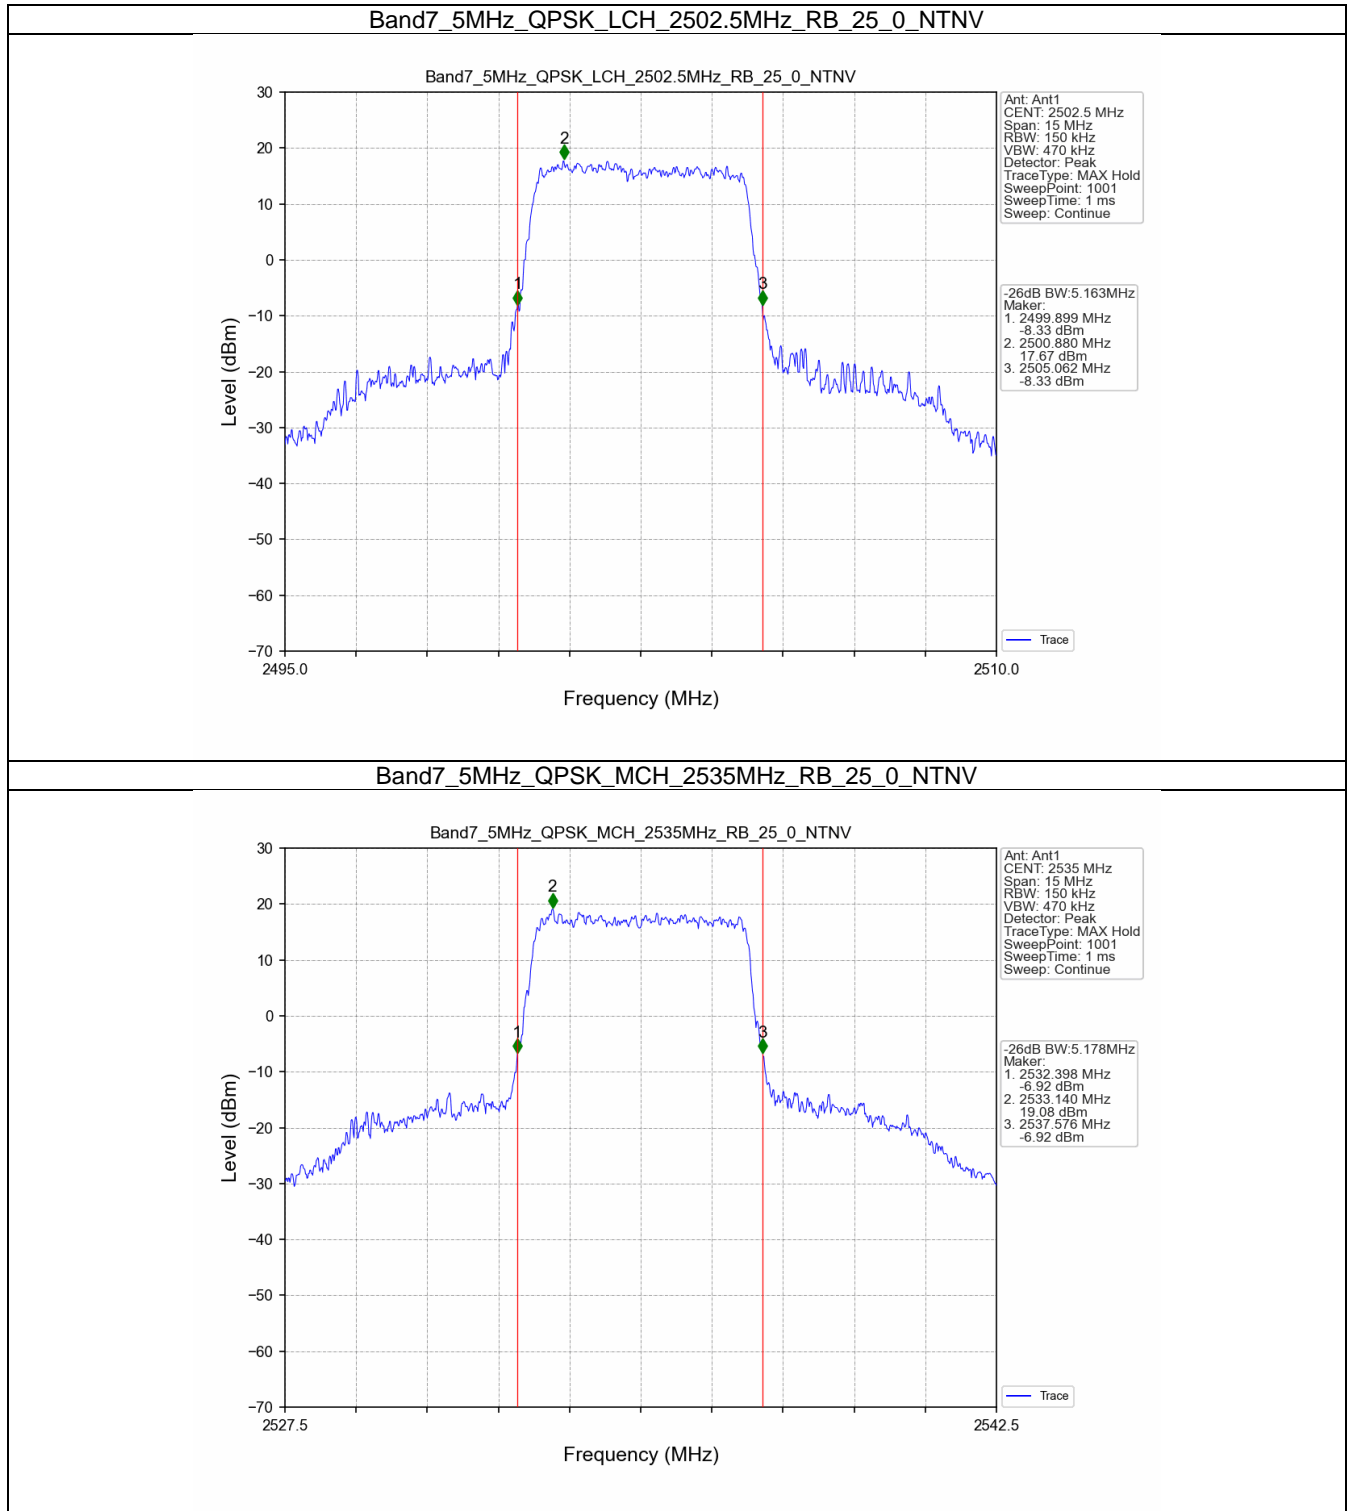

Band7_20MHz_QPSK_HCH_2560MHz_RB_100_0_NTNV

Band7_20MHz_16QAM_LCH_2510MHz_RB_27_0_NTNV

Band7_20MHz_16QAM_MCH_2535MHz_RB_27_0_NTNV

Band7_20MHz_16QAM_HCH_2560MHz_RB_27_73_NTNV

5.2 Band7_XDB

5.2.1 Test Result

Band: 7 / NTNV							
Bandwidth (MHz)	Modulation	Frequency (MHz)	RB Allocation		26dB Bandwidth (MHz)		Verdict
			Size	Offset	Result	Limit	
5	QPSK	2502.5	25	0	5.163	/	Pass
		2535	25	0	5.178	/	Pass
		2567.5	25	0	5.268	/	Pass
	16QAM	2502.5	25	0	5.184	/	Pass
		2535	25	0	5.214	/	Pass
		2567.5	25	0	6.168	/	Pass
10	QPSK	2505	50	0	9.834	/	Pass
		2535	50	0	9.863	/	Pass
		2565	50	0	10.062	/	Pass
	16QAM	2505	27	0	9.117	/	Pass
		2535	27	0	9.133	/	Pass
		2565	27	23	10.331	/	Pass
15	QPSK	2507.5	75	0	16.997	/	Pass
		2535	75	0	16.897	/	Pass
		2562.5	75	0	17.165	/	Pass
	16QAM	2507.5	27	0	13.566	/	Pass
		2535	27	0	12.138	/	Pass
		2562.5	27	48	15.821	/	Pass
20	QPSK	2510	100	0	21.851	/	Pass
		2535	100	0	21.509	/	Pass
		2560	100	0	21.309	/	Pass
	16QAM	2510	27	0	12.459	/	Pass
		2535	27	0	17.837	/	Pass
		2560	27	73	21.112	/	Pass

5.2.2 Test Graph

Band7_5MHz_QPSK_HCH_2567.5MHz_RB_25_0_NTNV

Band7_5MHz_16QAM_LCH_2502.5MHz_RB_25_0_NTNV

Band7_5MHz_16QAM_MCH_2535MHz_RB_25_0_NTNV

Band7_5MHz_16QAM_HCH_2567.5MHz_RB_25_0_NTNV

Band7_10MHz_QPSK_LCH_2505MHz_RB_50_0_NTNV