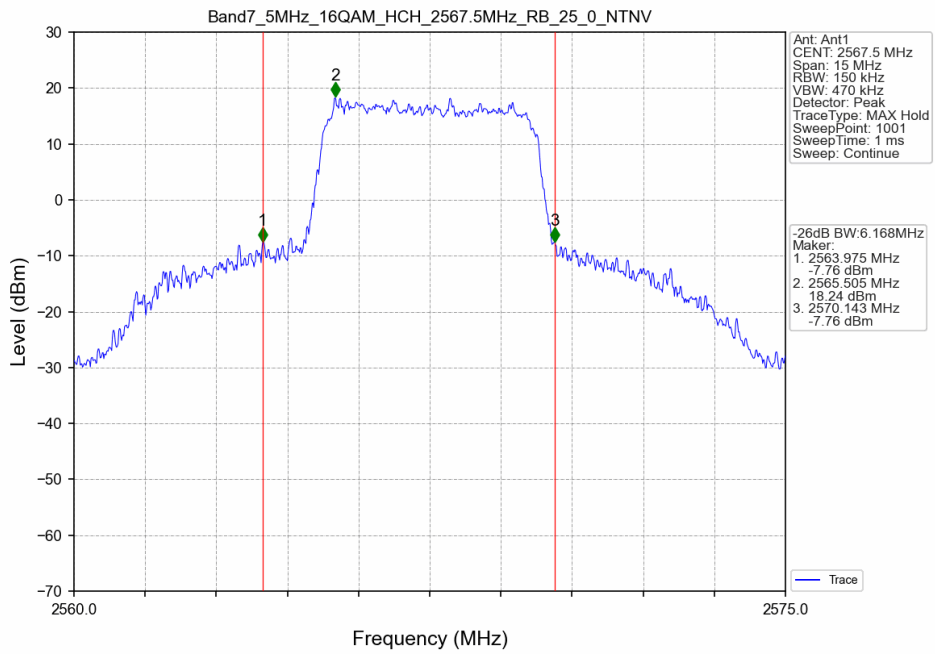

Band7_20MHz_QPSK_HCH_2560MHz_RB_100_0_NTNV

Band7_20MHz_16QAM_LCH_2510MHz_RB_27_0_NTNV

Band7_20MHz_16QAM_MCH_2535MHz_RB_27_0_NTNV

Band7_20MHz_16QAM_HCH_2560MHz_RB_27_73_NTNV

5.2 Band7_XDB

5.2.1 Test Result

Band: 7 / NTNV							
Bandwidth (MHz)	Modulation	Frequency (MHz)	RB Allocation		26dB Bandwidth (MHz)		Verdict
			Size	Offset	Result	Limit	
5	QPSK	2502.5	25	0	5.163	/	Pass
		2535	25	0	5.178	/	Pass
		2567.5	25	0	5.268	/	Pass
	16QAM	2502.5	25	0	5.184	/	Pass
		2535	25	0	5.214	/	Pass
		2567.5	25	0	6.168	/	Pass
10	QPSK	2505	50	0	9.834	/	Pass
		2535	50	0	9.863	/	Pass
		2565	50	0	10.062	/	Pass
	16QAM	2505	27	0	9.117	/	Pass
		2535	27	0	9.133	/	Pass
		2565	27	23	10.331	/	Pass
15	QPSK	2507.5	75	0	16.997	/	Pass
		2535	75	0	16.897	/	Pass
		2562.5	75	0	17.165	/	Pass
	16QAM	2507.5	27	0	13.566	/	Pass
		2535	27	0	12.138	/	Pass
		2562.5	27	48	15.821	/	Pass
20	QPSK	2510	100	0	21.851	/	Pass
		2535	100	0	21.509	/	Pass
		2560	100	0	21.309	/	Pass
	16QAM	2510	27	0	12.459	/	Pass
		2535	27	0	17.837	/	Pass
		2560	27	73	21.112	/	Pass

5.2.2 Test Graph

Band7_5MHz_QPSK_HCH_2567.5MHz_RB_25_0_NTNV

Band7_5MHz_16QAM_LCH_2502.5MHz_RB_25_0_NTNV

Band7_5MHz_16QAM_MCH_2535MHz_RB_25_0_NTNV

Band7_5MHz_16QAM_HCH_2567.5MHz_RB_25_0_NTNV

Band7_10MHz_QPSK_LCH_2505MHz_RB_50_0_NTNV

Band7_10MHz_QPSK_MCH_2535MHz_RB_50_0_NTNV

Band7_10MHz_QPSK_HCH_2565MHz_RB_50_0_NTNV

Band7_10MHz_16QAM_LCH_2505MHz_RB_27_0_NTNV

Band7_10MHz_16QAM_MCH_2535MHz_RB_27_0_NTNV

Band7_10MHz_16QAM_HCH_2565MHz_RB_27_23_NTNV