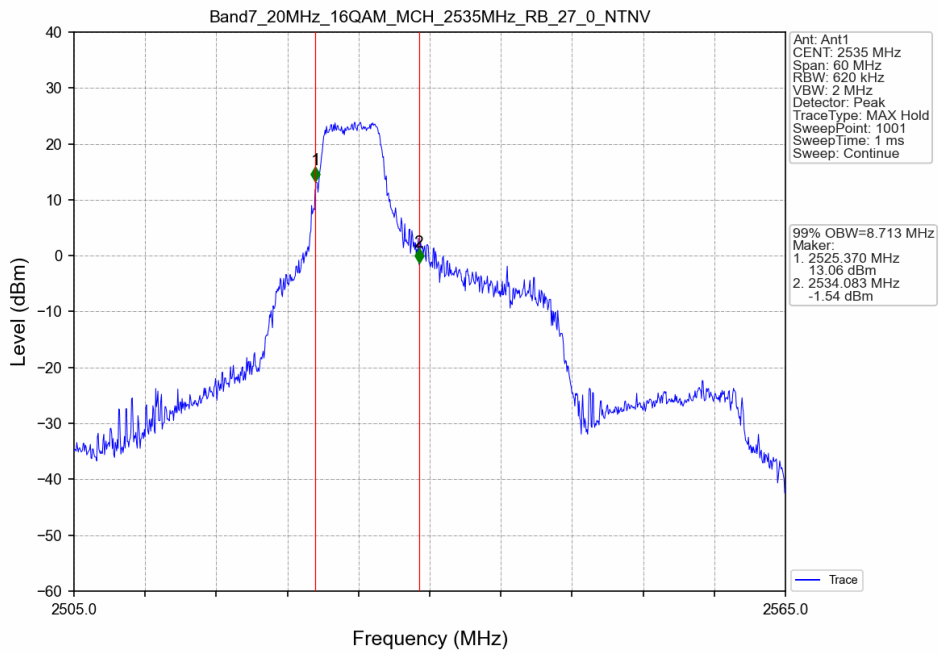

Band7_15MHz_16QAM_LCH_2507.5MHz_RB_27_0_NTNV

Band7_15MHz_16QAM_MCH_2535MHz_RB_27_0_NTNV

Band7_15MHz_16QAM_HCH_2562.5MHz_RB_27_48_NTNV

Band7_20MHz_QPSK_LCH_2510MHz_RB_100_0_NTNV

Band7_20MHz_QPSK_MCH_2535MHz_RB_100_0_NTNV

Band7_20MHz_QPSK_HCH_2560MHz_RB_100_0_NTNV

Band7_20MHz_16QAM_LCH_2510MHz_RB_27_0_NTNV

Band7_20MHz_16QAM_MCH_2535MHz_RB_27_0_NTNV

Band7_20MHz_16QAM_HCH_2560MHz_RB_27_73_NTNV

5.2 Band7_XDB

5.2.1 Test Result

Band: 7 / NTNV							
Bandwidth (MHz)	Modulation	Frequency (MHz)	RB Allocation		26dB Bandwidth (MHz)		Verdict
			Size	Offset	Result	Limit	
5	QPSK	2502.5	25	0	5.163	/	Pass
		2535	25	0	5.178	/	Pass
		2567.5	25	0	5.268	/	Pass
	16QAM	2502.5	25	0	5.184	/	Pass
		2535	25	0	5.214	/	Pass
		2567.5	25	0	6.168	/	Pass
10	QPSK	2505	50	0	9.834	/	Pass
		2535	50	0	9.863	/	Pass
		2565	50	0	10.062	/	Pass
	16QAM	2505	27	0	9.117	/	Pass
		2535	27	0	9.133	/	Pass
		2565	27	23	10.331	/	Pass
15	QPSK	2507.5	75	0	16.997	/	Pass
		2535	75	0	16.897	/	Pass
		2562.5	75	0	17.165	/	Pass
	16QAM	2507.5	27	0	13.566	/	Pass
		2535	27	0	12.138	/	Pass
		2562.5	27	48	15.821	/	Pass
20	QPSK	2510	100	0	21.851	/	Pass
		2535	100	0	21.509	/	Pass
		2560	100	0	21.309	/	Pass
	16QAM	2510	27	0	12.459	/	Pass
		2535	27	0	17.837	/	Pass
		2560	27	73	21.112	/	Pass