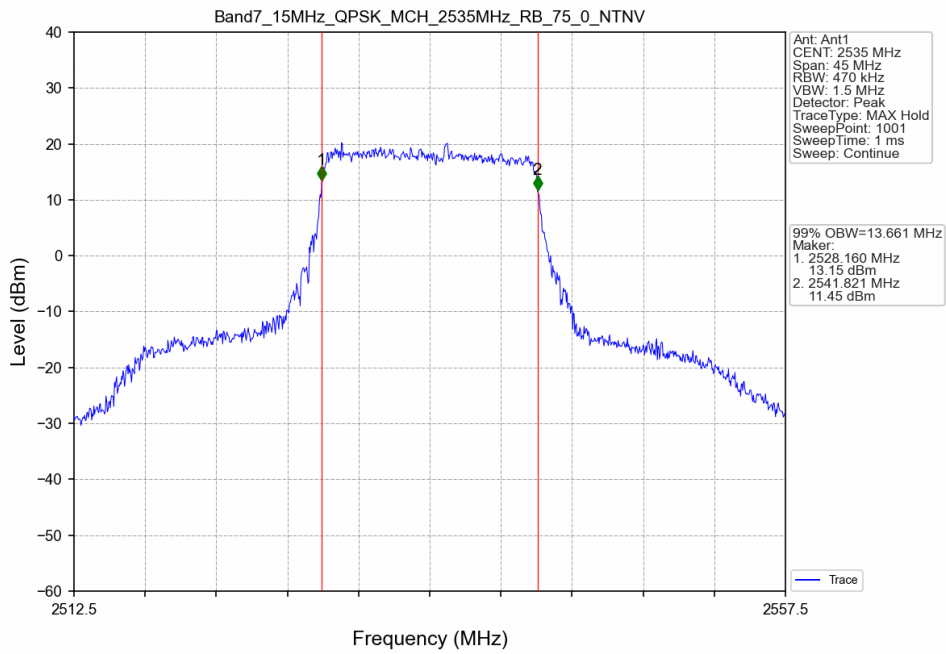

Band7_10MHz_16QAM_MCH_2535MHz_RB_27_0_NTNV

Band7_10MHz_16QAM_HCH_2565MHz_RB_27_23_NTNV

Band7_15MHz_QPSK_LCH_2507.5MHz_RB_75_0_NTNV

Band7_15MHz_QPSK_MCH_2535MHz_RB_75_0_NTNV

Band7_15MHz_QPSK_HCH_2562.5MHz_RB_75_0_NTNV

Band7_15MHz_16QAM_LCH_2507.5MHz_RB_27_0_NTNV

Band7_15MHz_16QAM_MCH_2535MHz_RB_27_0_NTNV

Band7_15MHz_16QAM_HCH_2562.5MHz_RB_27_48_NTNV

Band7_20MHz_QPSK_LCH_2510MHz_RB_100_0_NTNV

Band7_20MHz_QPSK_MCH_2535MHz_RB_100_0_NTNV

Band7_20MHz_QPSK_HCH_2560MHz_RB_100_0_NTNV

Band7_20MHz_16QAM_LCH_2510MHz_RB_27_0_NTNV

Band7_20MHz_16QAM_MCH_2535MHz_RB_27_0_NTNV

Band7_20MHz_16QAM_HCH_2560MHz_RB_27_73_NTNV

5.2 Band7_XDB

5.2.1 Test Result

Band: 7 / NTNV							
Bandwidth (MHz)	Modulation	Frequency (MHz)	RB Allocation		26dB Bandwidth (MHz)		Verdict
			Size	Offset	Result	Limit	
5	QPSK	2502.5	25	0	5.163	/	Pass
		2535	25	0	5.178	/	Pass
		2567.5	25	0	5.268	/	Pass
	16QAM	2502.5	25	0	5.184	/	Pass
		2535	25	0	5.214	/	Pass
		2567.5	25	0	6.168	/	Pass
10	QPSK	2505	50	0	9.834	/	Pass
		2535	50	0	9.863	/	Pass
		2565	50	0	10.062	/	Pass
	16QAM	2505	27	0	9.117	/	Pass
		2535	27	0	9.133	/	Pass
		2565	27	23	10.331	/	Pass
15	QPSK	2507.5	75	0	16.997	/	Pass
		2535	75	0	16.897	/	Pass
		2562.5	75	0	17.165	/	Pass
	16QAM	2507.5	27	0	13.566	/	Pass
		2535	27	0	12.138	/	Pass
		2562.5	27	48	15.821	/	Pass
20	QPSK	2510	100	0	21.851	/	Pass
		2535	100	0	21.509	/	Pass
		2560	100	0	21.309	/	Pass
	16QAM	2510	27	0	12.459	/	Pass
		2535	27	0	17.837	/	Pass
		2560	27	73	21.112	/	Pass