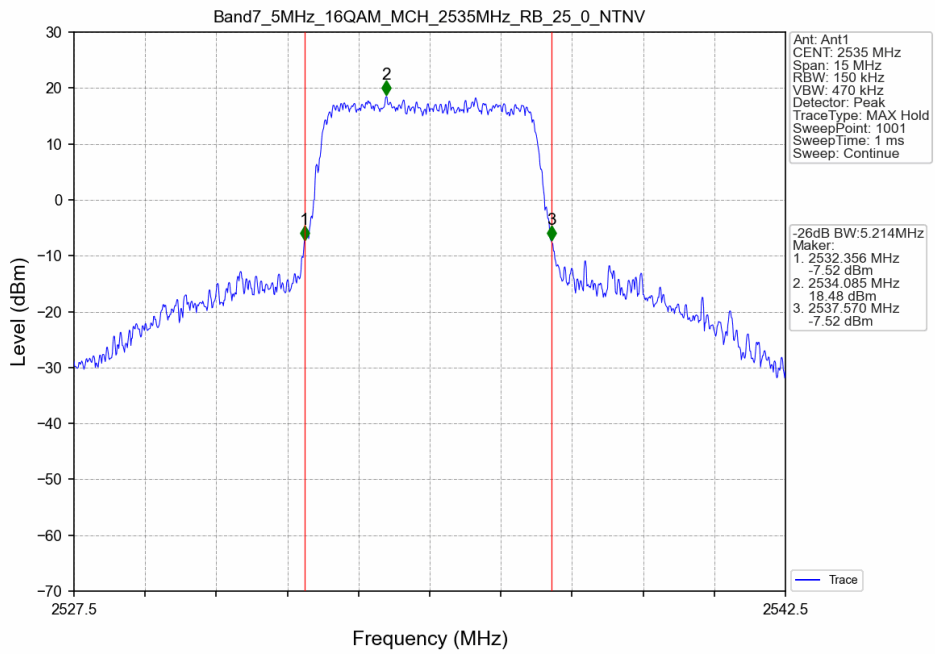

Band7_20MHz_QPSK_HCH_2560MHz_RB_100_0_NTNV

Band7_20MHz_16QAM_LCH_2510MHz_RB_27_0_NTNV

Band7_20MHz_16QAM_MCH_2535MHz_RB_27_0_NTNV

Band7_20MHz_16QAM_HCH_2560MHz_RB_27_73_NTNV

5.2 Band7_XDB

5.2.1 Test Result

Band: 7 / NTNV							
Bandwidth (MHz)	Modulation	Frequency (MHz)	RB Allocation		26dB Bandwidth (MHz)		Verdict
			Size	Offset	Result	Limit	
5	QPSK	2502.5	25	0	5.163	/	Pass
		2535	25	0	5.178	/	Pass
		2567.5	25	0	5.268	/	Pass
	16QAM	2502.5	25	0	5.184	/	Pass
		2535	25	0	5.214	/	Pass
		2567.5	25	0	6.168	/	Pass
10	QPSK	2505	50	0	9.834	/	Pass
		2535	50	0	9.863	/	Pass
		2565	50	0	10.062	/	Pass
	16QAM	2505	27	0	9.117	/	Pass
		2535	27	0	9.133	/	Pass
		2565	27	23	10.331	/	Pass
15	QPSK	2507.5	75	0	16.997	/	Pass
		2535	75	0	16.897	/	Pass
		2562.5	75	0	17.165	/	Pass
	16QAM	2507.5	27	0	13.566	/	Pass
		2535	27	0	12.138	/	Pass
		2562.5	27	48	15.821	/	Pass
20	QPSK	2510	100	0	21.851	/	Pass
		2535	100	0	21.509	/	Pass
		2560	100	0	21.309	/	Pass
	16QAM	2510	27	0	12.459	/	Pass
		2535	27	0	17.837	/	Pass
		2560	27	73	21.112	/	Pass

5.2.2 Test Graph

Band7_5MHz_QPSK_HCH_2567.5MHz_RB_25_0_NTNV

Band7_5MHz_16QAM_LCH_2502.5MHz_RB_25_0_NTNV

Band7_5MHz_16QAM_MCH_2535MHz_RB_25_0_NTNV

Band7_5MHz_16QAM_HCH_2567.5MHz_RB_25_0_NTNV

Band7_10MHz_QPSK_LCH_2505MHz_RB_50_0_NTNV

Band7_10MHz_QPSK_MCH_2535MHz_RB_50_0_NTNV

Band7_10MHz_QPSK_HCH_2565MHz_RB_50_0_NTNV

Band7_10MHz_16QAM_LCH_2505MHz_RB_27_0_NTNV

Band7_10MHz_16QAM_MCH_2535MHz_RB_27_0_NTNV

Band7_10MHz_16QAM_HCH_2565MHz_RB_27_23_NTNV