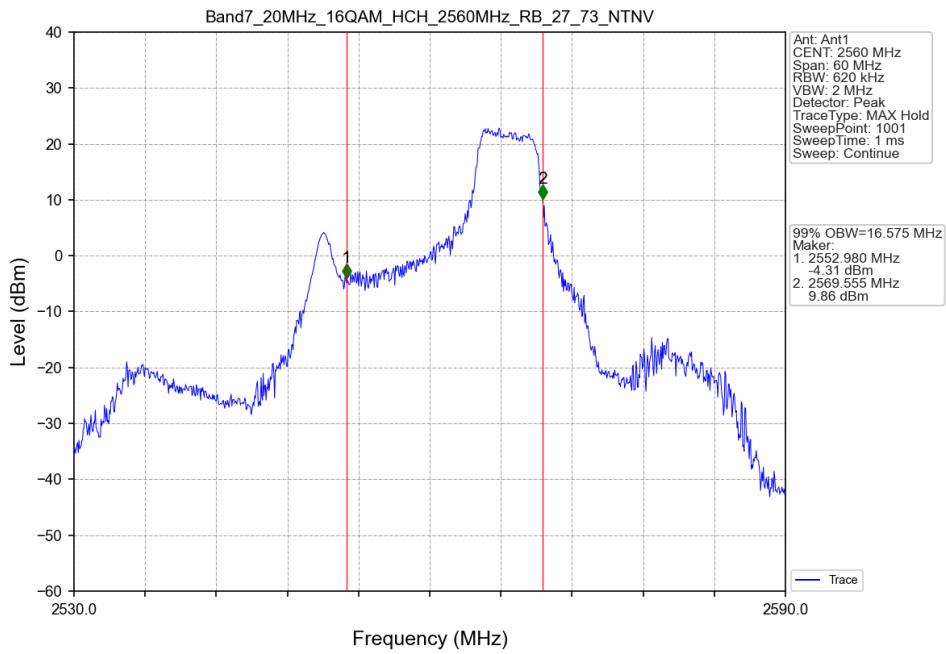

Band7_20MHz_QPSK_HCH_2560MHz_RB_100_0_NTNV

Band7_20MHz_16QAM_LCH_2510MHz_RB_27_0_NTNV

Band7_20MHz_16QAM_MCH_2535MHz_RB_27_0_NTNV

Band7_20MHz_16QAM_HCH_2560MHz_RB_27_73_NTNV

5.2 Band7_XDB

5.2.1 Test Result

Band: 7 / NTNV							
Bandwidth (MHz)	Modulation	Frequency (MHz)	RB Allocation		26dB Bandwidth (MHz)		Verdict
			Size	Offset	Result	Limit	
5	QPSK	2502.5	25	0	5.163	/	Pass
		2535	25	0	5.178	/	Pass
		2567.5	25	0	5.268	/	Pass
	16QAM	2502.5	25	0	5.184	/	Pass
		2535	25	0	5.214	/	Pass
		2567.5	25	0	6.168	/	Pass
10	QPSK	2505	50	0	9.834	/	Pass
		2535	50	0	9.863	/	Pass
		2565	50	0	10.062	/	Pass
	16QAM	2505	27	0	9.117	/	Pass
		2535	27	0	9.133	/	Pass
		2565	27	23	10.331	/	Pass
15	QPSK	2507.5	75	0	16.997	/	Pass
		2535	75	0	16.897	/	Pass
		2562.5	75	0	17.165	/	Pass
	16QAM	2507.5	27	0	13.566	/	Pass
		2535	27	0	12.138	/	Pass
		2562.5	27	48	15.821	/	Pass
20	QPSK	2510	100	0	21.851	/	Pass
		2535	100	0	21.509	/	Pass
		2560	100	0	21.309	/	Pass
	16QAM	2510	27	0	12.459	/	Pass
		2535	27	0	17.837	/	Pass
		2560	27	73	21.112	/	Pass

5.2.2 Test Graph

Band7_5MHz_QPSK_HCH_2567.5MHz_RB_25_0_NTNV

Band7_5MHz_16QAM_LCH_2502.5MHz_RB_25_0_NTNV

Band7_5MHz_16QAM_MCH_2535MHz_RB_25_0_NTNV

Band7_5MHz_16QAM_HCH_2567.5MHz_RB_25_0_NTNV

Band7_10MHz_QPSK_LCH_2505MHz_RB_50_0_NTNV