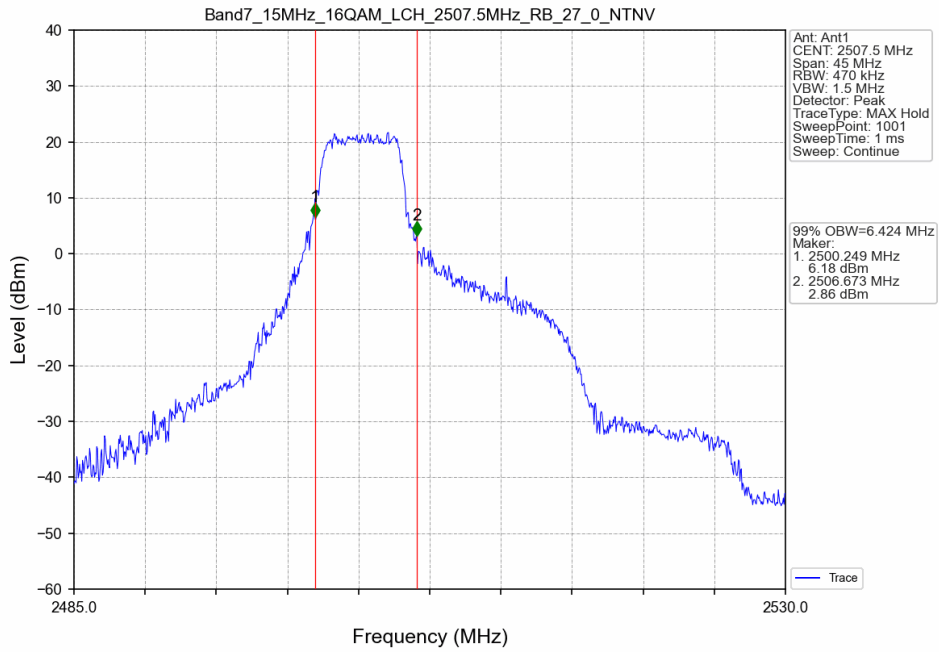

Band7_10MHz_16QAM_MCH_2535MHz_RB_27_0_NTNV

Band7_10MHz_16QAM_HCH_2565MHz_RB_27_23_NTNV

Band7_15MHz_QPSK_LCH_2507.5MHz_RB_75_0_NTNV

Band7_15MHz_QPSK_MCH_2535MHz_RB_75_0_NTNV

Band7_15MHz_QPSK_HCH_2562.5MHz_RB_75_0_NTNV

Band7_15MHz_16QAM_LCH_2507.5MHz_RB_27_0_NTNV

Band7_15MHz_16QAM_MCH_2535MHz_RB_27_0_NTNV

Band7_15MHz_16QAM_HCH_2562.5MHz_RB_27_48_NTNV

Band7_20MHz_QPSK_LCH_2510MHz_RB_100_0_NTNV

Band7_20MHz_QPSK_MCH_2535MHz_RB_100_0_NTNV

Band7_20MHz_QPSK_HCH_2560MHz_RB_100_0_NTNV

Band7_20MHz_16QAM_LCH_2510MHz_RB_27_0_NTNV

Band7_20MHz_16QAM_MCH_2535MHz_RB_27_0_NTNV

Band7_20MHz_16QAM_HCH_2560MHz_RB_27_73_NTNV

5.2 Band7_XDB

5.2.1 Test Result

Band: 7 / NTNV							
Bandwidth (MHz)	Modulation	Frequency (MHz)	RB Allocation		26dB Bandwidth (MHz)		Verdict
			Size	Offset	Result	Limit	
5	QPSK	2502.5	25	0	5.163	/	Pass
		2535	25	0	5.178	/	Pass
		2567.5	25	0	5.268	/	Pass
	16QAM	2502.5	25	0	5.184	/	Pass
		2535	25	0	5.214	/	Pass
		2567.5	25	0	6.168	/	Pass
10	QPSK	2505	50	0	9.834	/	Pass
		2535	50	0	9.863	/	Pass
		2565	50	0	10.062	/	Pass
	16QAM	2505	27	0	9.117	/	Pass
		2535	27	0	9.133	/	Pass
		2565	27	23	10.331	/	Pass
15	QPSK	2507.5	75	0	16.997	/	Pass
		2535	75	0	16.897	/	Pass
		2562.5	75	0	17.165	/	Pass
	16QAM	2507.5	27	0	13.566	/	Pass
		2535	27	0	12.138	/	Pass
		2562.5	27	48	15.821	/	Pass
20	QPSK	2510	100	0	21.851	/	Pass
		2535	100	0	21.509	/	Pass
		2560	100	0	21.309	/	Pass
	16QAM	2510	27	0	12.459	/	Pass
		2535	27	0	17.837	/	Pass
		2560	27	73	21.112	/	Pass