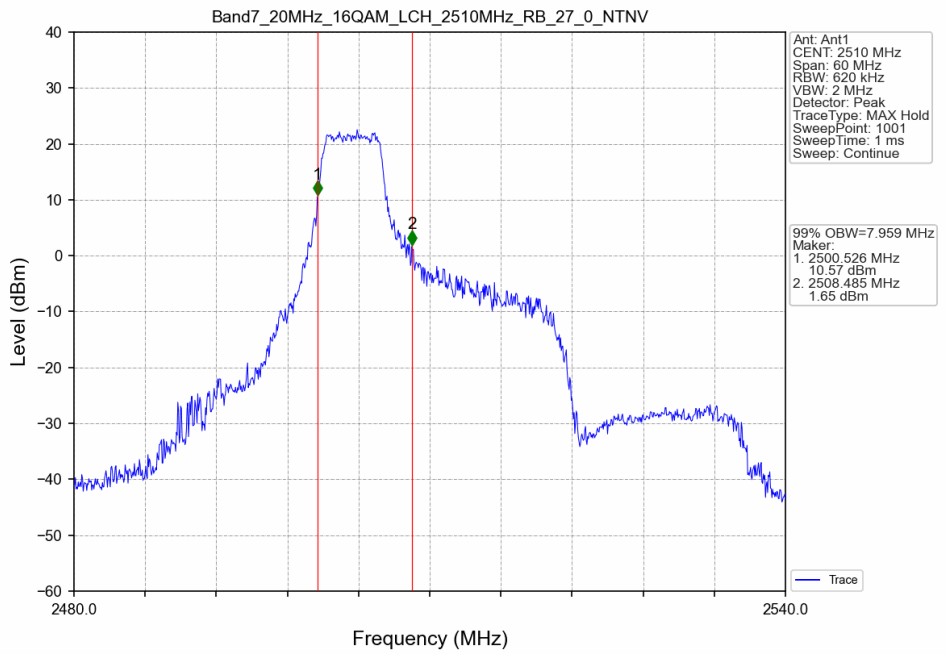

Band7_15MHz_16QAM_LCH_2507.5MHz_RB_27_0_NTNV

Band7_15MHz_16QAM_MCH_2535MHz_RB_27_0_NTNV

Band7_15MHz_16QAM_HCH_2562.5MHz_RB_27_48_NTNV

Band7_20MHz_QPSK_LCH_2510MHz_RB_100_0_NTNV

Band7_20MHz_QPSK_MCH_2535MHz_RB_100_0_NTNV

Band7_20MHz_QPSK_HCH_2560MHz_RB_100_0_NTNV

Band7_20MHz_16QAM_LCH_2510MHz_RB_27_0_NTNV

Band7_20MHz_16QAM_MCH_2535MHz_RB_27_0_NTNV

Band7_20MHz_16QAM_HCH_2560MHz_RB_27_73_NTNV

5.2 Band7_XDB

5.2.1 Test Result

Band: 7 / NTNV							
Bandwidth (MHz)	Modulation	Frequency (MHz)	RB Allocation		26dB Bandwidth (MHz)		Verdict
			Size	Offset	Result	Limit	
5	QPSK	2502.5	25	0	5.163	/	Pass
		2535	25	0	5.178	/	Pass
		2567.5	25	0	5.268	/	Pass
	16QAM	2502.5	25	0	5.184	/	Pass
		2535	25	0	5.214	/	Pass
		2567.5	25	0	6.168	/	Pass
10	QPSK	2505	50	0	9.834	/	Pass
		2535	50	0	9.863	/	Pass
		2565	50	0	10.062	/	Pass
	16QAM	2505	27	0	9.117	/	Pass
		2535	27	0	9.133	/	Pass
		2565	27	23	10.331	/	Pass
15	QPSK	2507.5	75	0	16.997	/	Pass
		2535	75	0	16.897	/	Pass
		2562.5	75	0	17.165	/	Pass
	16QAM	2507.5	27	0	13.566	/	Pass
		2535	27	0	12.138	/	Pass
		2562.5	27	48	15.821	/	Pass
20	QPSK	2510	100	0	21.851	/	Pass
		2535	100	0	21.509	/	Pass
		2560	100	0	21.309	/	Pass
	16QAM	2510	27	0	12.459	/	Pass
		2535	27	0	17.837	/	Pass
		2560	27	73	21.112	/	Pass