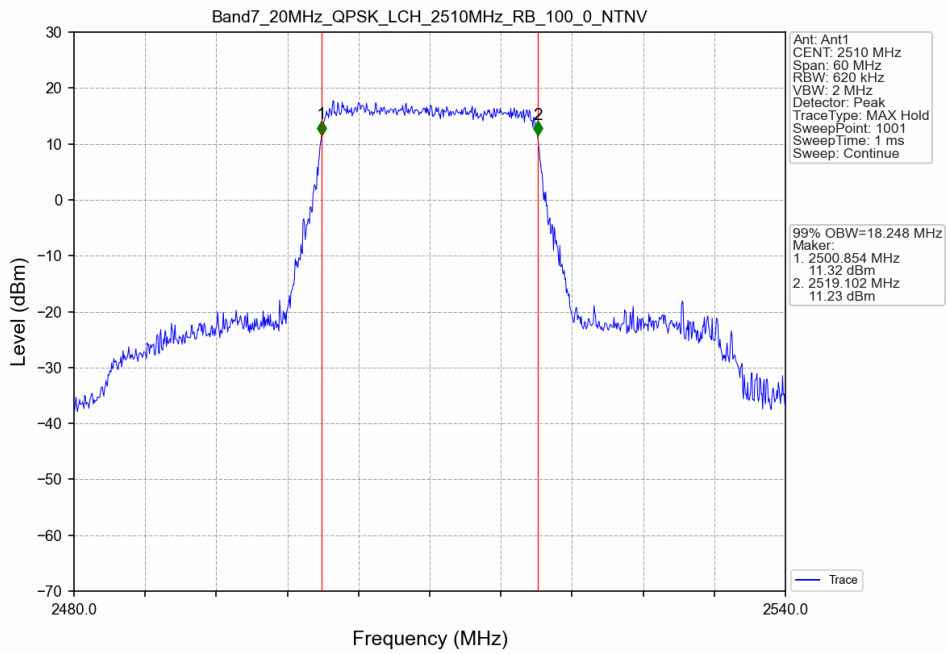

Band7_15MHz_16QAM_LCH_2507.5MHz_RB_27_0_NTNV

Band7_15MHz_16QAM_MCH_2535MHz_RB_27_0_NTNV

Band7_15MHz_16QAM_HCH_2562.5MHz_RB_27_48_NTNV

Band7_20MHz_QPSK_LCH_2510MHz_RB_100_0_NTNV

Band7_20MHz_QPSK_MCH_2535MHz_RB_100_0_NTNV

Band7_20MHz_QPSK_HCH_2560MHz_RB_100_0_NTNV

Band7_20MHz_16QAM_LCH_2510MHz_RB_27_0_NTNV

Band7_20MHz_16QAM_MCH_2535MHz_RB_27_0_NTNV

Band7_20MHz_16QAM_HCH_2560MHz_RB_27_73_NTNV

5.2 Band7_XDB

5.2.1 Test Result

Band: 7 / NTNV							
Bandwidth (MHz)	Modulation	Frequency (MHz)	RB Allocation		26dB Bandwidth (MHz)		Verdict
			Size	Offset	Result	Limit	
5	QPSK	2502.5	25	0	5.163	/	Pass
		2535	25	0	5.178	/	Pass
		2567.5	25	0	5.268	/	Pass
	16QAM	2502.5	25	0	5.184	/	Pass
		2535	25	0	5.214	/	Pass
		2567.5	25	0	6.168	/	Pass
10	QPSK	2505	50	0	9.834	/	Pass
		2535	50	0	9.863	/	Pass
		2565	50	0	10.062	/	Pass
	16QAM	2505	27	0	9.117	/	Pass
		2535	27	0	9.133	/	Pass
		2565	27	23	10.331	/	Pass
15	QPSK	2507.5	75	0	16.997	/	Pass
		2535	75	0	16.897	/	Pass
		2562.5	75	0	17.165	/	Pass
	16QAM	2507.5	27	0	13.566	/	Pass
		2535	27	0	12.138	/	Pass
		2562.5	27	48	15.821	/	Pass
20	QPSK	2510	100	0	21.851	/	Pass
		2535	100	0	21.509	/	Pass
		2560	100	0	21.309	/	Pass
	16QAM	2510	27	0	12.459	/	Pass
		2535	27	0	17.837	/	Pass
		2560	27	73	21.112	/	Pass