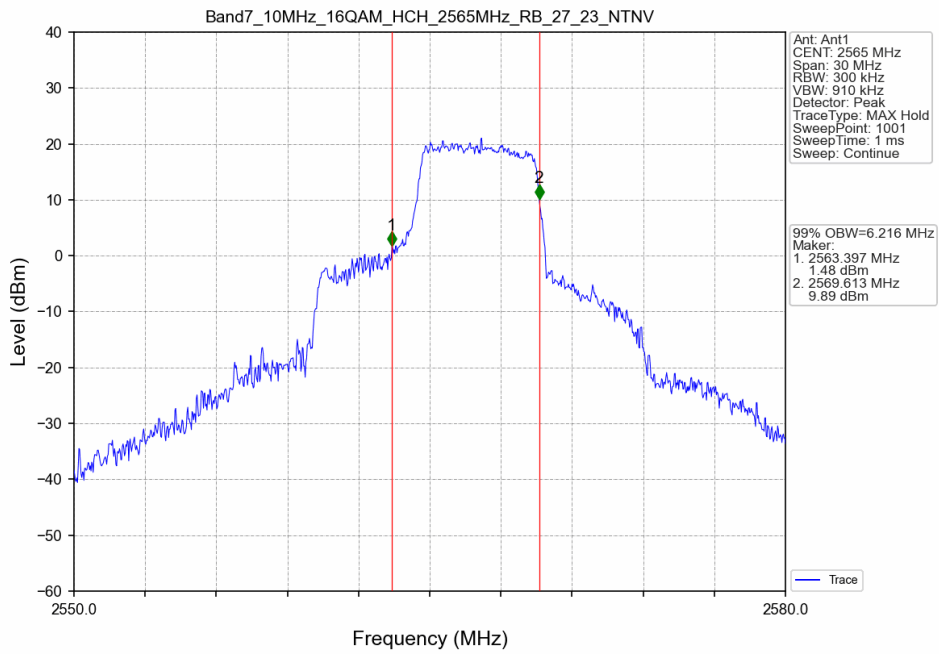

Band7_10MHz_16QAM_MCH_2535MHz_RB_27_0_NTNV

Band7_10MHz_16QAM_HCH_2565MHz_RB_27_23_NTNV

Band7_15MHz_QPSK_LCH_2507.5MHz_RB_75_0_NTNV

Band7_15MHz_QPSK_MCH_2535MHz_RB_75_0_NTNV

Band7_15MHz_QPSK_HCH_2562.5MHz_RB_75_0_NTNV

Band7_15MHz_16QAM_LCH_2507.5MHz_RB_27_0_NTNV

Band7_15MHz_16QAM_MCH_2535MHz_RB_27_0_NTNV

Band7_15MHz_16QAM_HCH_2562.5MHz_RB_27_48_NTNV

Band7_20MHz_QPSK_LCH_2510MHz_RB_100_0_NTNV

Band7_20MHz_QPSK_MCH_2535MHz_RB_100_0_NTNV

Band7_20MHz_QPSK_HCH_2560MHz_RB_100_0_NTNV

Band7_20MHz_16QAM_LCH_2510MHz_RB_27_0_NTNV

Band7_20MHz_16QAM_MCH_2535MHz_RB_27_0_NTNV

Band7_20MHz_16QAM_HCH_2560MHz_RB_27_73_NTNV

5.2 Band7_XDB

5.2.1 Test Result

Band: 7 / NTNV							
Bandwidth (MHz)	Modulation	Frequency (MHz)	RB Allocation		26dB Bandwidth (MHz)		Verdict
			Size	Offset	Result	Limit	
5	QPSK	2502.5	25	0	5.163	/	Pass
		2535	25	0	5.178	/	Pass
		2567.5	25	0	5.268	/	Pass
	16QAM	2502.5	25	0	5.184	/	Pass
		2535	25	0	5.214	/	Pass
		2567.5	25	0	6.168	/	Pass
10	QPSK	2505	50	0	9.834	/	Pass
		2535	50	0	9.863	/	Pass
		2565	50	0	10.062	/	Pass
	16QAM	2505	27	0	9.117	/	Pass
		2535	27	0	9.133	/	Pass
		2565	27	23	10.331	/	Pass
15	QPSK	2507.5	75	0	16.997	/	Pass
		2535	75	0	16.897	/	Pass
		2562.5	75	0	17.165	/	Pass
	16QAM	2507.5	27	0	13.566	/	Pass
		2535	27	0	12.138	/	Pass
		2562.5	27	48	15.821	/	Pass
20	QPSK	2510	100	0	21.851	/	Pass
		2535	100	0	21.509	/	Pass
		2560	100	0	21.309	/	Pass
	16QAM	2510	27	0	12.459	/	Pass
		2535	27	0	17.837	/	Pass
		2560	27	73	21.112	/	Pass