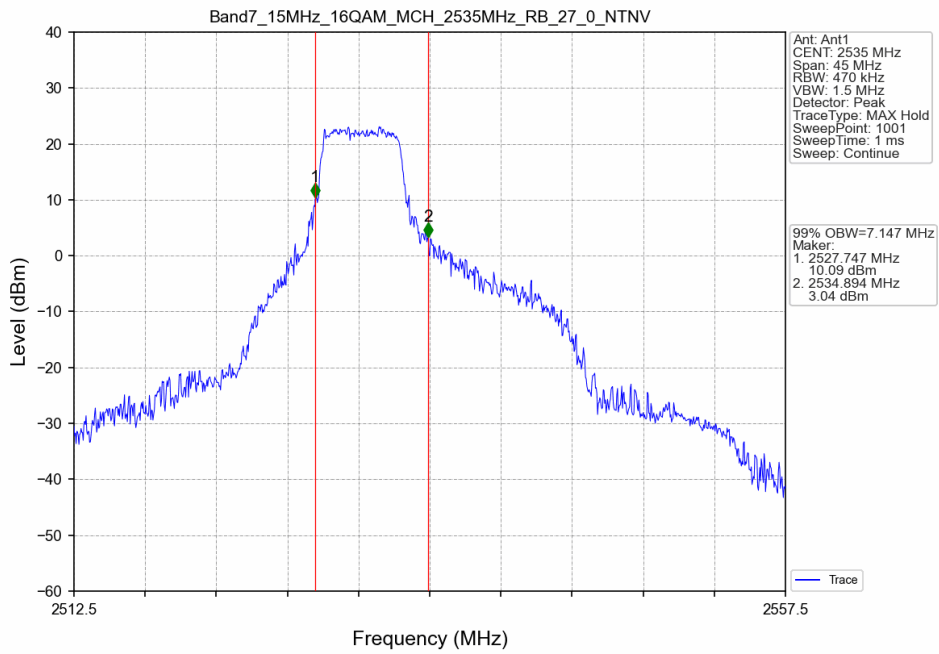

Band7_10MHz_16QAM_MCH_2535MHz_RB_27_0_NTNV

Band7_10MHz_16QAM_HCH_2565MHz_RB_27_23_NTNV

Band7_15MHz_QPSK_LCH_2507.5MHz_RB_75_0_NTNV

Band7_15MHz_QPSK_MCH_2535MHz_RB_75_0_NTNV

Band7_15MHz_QPSK_HCH_2562.5MHz_RB_75_0_NTNV

Band7_15MHz_16QAM_LCH_2507.5MHz_RB_27_0_NTNV

Band7_15MHz_16QAM_MCH_2535MHz_RB_27_0_NTNV

Band7_15MHz_16QAM_HCH_2562.5MHz_RB_27_48_NTNV

Band7_20MHz_QPSK_LCH_2510MHz_RB_100_0_NTNV

Band7_20MHz_QPSK_MCH_2535MHz_RB_100_0_NTNV

Band7_20MHz_QPSK_HCH_2560MHz_RB_100_0_NTNV

Band7_20MHz_16QAM_LCH_2510MHz_RB_27_0_NTNV

Band7_20MHz_16QAM_MCH_2535MHz_RB_27_0_NTNV

Band7_20MHz_16QAM_HCH_2560MHz_RB_27_73_NTNV

5.2 Band7_XDB

5.2.1 Test Result

Band: 7 / NTNV							
Bandwidth (MHz)	Modulation	Frequency (MHz)	RB Allocation		26dB Bandwidth (MHz)		Verdict
			Size	Offset	Result	Limit	
5	QPSK	2502.5	25	0	5.163	/	Pass
		2535	25	0	5.178	/	Pass
		2567.5	25	0	5.268	/	Pass
	16QAM	2502.5	25	0	5.184	/	Pass
		2535	25	0	5.214	/	Pass
		2567.5	25	0	6.168	/	Pass
10	QPSK	2505	50	0	9.834	/	Pass
		2535	50	0	9.863	/	Pass
		2565	50	0	10.062	/	Pass
	16QAM	2505	27	0	9.117	/	Pass
		2535	27	0	9.133	/	Pass
		2565	27	23	10.331	/	Pass
15	QPSK	2507.5	75	0	16.997	/	Pass
		2535	75	0	16.897	/	Pass
		2562.5	75	0	17.165	/	Pass
	16QAM	2507.5	27	0	13.566	/	Pass
		2535	27	0	12.138	/	Pass
		2562.5	27	48	15.821	/	Pass
20	QPSK	2510	100	0	21.851	/	Pass
		2535	100	0	21.509	/	Pass
		2560	100	0	21.309	/	Pass
	16QAM	2510	27	0	12.459	/	Pass
		2535	27	0	17.837	/	Pass
		2560	27	73	21.112	/	Pass