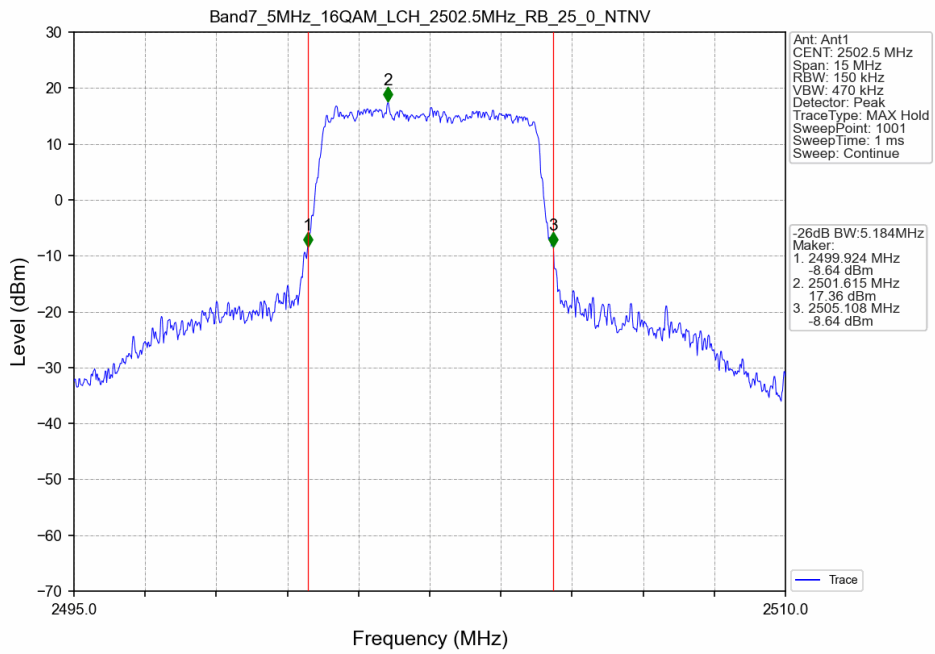

Band7_20MHz_QPSK_HCH_2560MHz_RB_100_0_NTNV

Band7_20MHz_16QAM_LCH_2510MHz_RB_27_0_NTNV

Band7_20MHz_16QAM_MCH_2535MHz_RB_27_0_NTNV

Band7_20MHz_16QAM_HCH_2560MHz_RB_27_73_NTNV

5.2 Band7_XDB

5.2.1 Test Result

Band: 7 / NTNV							
Bandwidth (MHz)	Modulation	Frequency (MHz)	RB Allocation		26dB Bandwidth (MHz)		Verdict
			Size	Offset	Result	Limit	
5	QPSK	2502.5	25	0	5.163	/	Pass
		2535	25	0	5.178	/	Pass
		2567.5	25	0	5.268	/	Pass
	16QAM	2502.5	25	0	5.184	/	Pass
		2535	25	0	5.214	/	Pass
		2567.5	25	0	6.168	/	Pass
10	QPSK	2505	50	0	9.834	/	Pass
		2535	50	0	9.863	/	Pass
		2565	50	0	10.062	/	Pass
	16QAM	2505	27	0	9.117	/	Pass
		2535	27	0	9.133	/	Pass
		2565	27	23	10.331	/	Pass
15	QPSK	2507.5	75	0	16.997	/	Pass
		2535	75	0	16.897	/	Pass
		2562.5	75	0	17.165	/	Pass
	16QAM	2507.5	27	0	13.566	/	Pass
		2535	27	0	12.138	/	Pass
		2562.5	27	48	15.821	/	Pass
20	QPSK	2510	100	0	21.851	/	Pass
		2535	100	0	21.509	/	Pass
		2560	100	0	21.309	/	Pass
	16QAM	2510	27	0	12.459	/	Pass
		2535	27	0	17.837	/	Pass
		2560	27	73	21.112	/	Pass

5.2.2 Test Graph

Band7_5MHz_QPSK_HCH_2567.5MHz_RB_25_0_NTNV

Band7_5MHz_16QAM_LCH_2502.5MHz_RB_25_0_NTNV

Band7_5MHz_16QAM_MCH_2535MHz_RB_25_0_NTNV

Band7_5MHz_16QAM_HCH_2567.5MHz_RB_25_0_NTNV

Band7_10MHz_QPSK_LCH_2505MHz_RB_50_0_NTNV