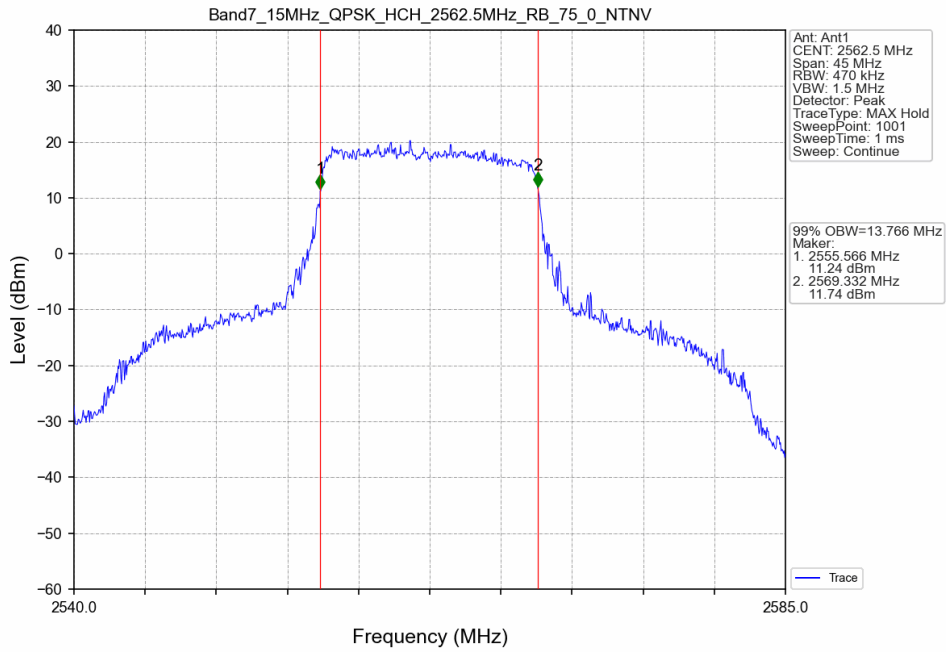

Band7_10MHz_16QAM_MCH_2535MHz_RB_27_0_NTNV

Band7_10MHz_16QAM_HCH_2565MHz_RB_27_23_NTNV

Band7_15MHz_QPSK_LCH_2507.5MHz_RB_75_0_NTNV

Band7_15MHz_QPSK_MCH_2535MHz_RB_75_0_NTNV

Band7_15MHz_QPSK_HCH_2562.5MHz_RB_75_0_NTNV

Band7_15MHz_16QAM_LCH_2507.5MHz_RB_27_0_NTNV

Band7_15MHz_16QAM_MCH_2535MHz_RB_27_0_NTNV

Band7_15MHz_16QAM_HCH_2562.5MHz_RB_27_48_NTNV

Band7_20MHz_QPSK_LCH_2510MHz_RB_100_0_NTNV

Band7_20MHz_QPSK_MCH_2535MHz_RB_100_0_NTNV

Band7_20MHz_QPSK_HCH_2560MHz_RB_100_0_NTNV

Band7_20MHz_16QAM_LCH_2510MHz_RB_27_0_NTNV

Band7_20MHz_16QAM_MCH_2535MHz_RB_27_0_NTNV

Band7_20MHz_16QAM_HCH_2560MHz_RB_27_73_NTNV

5.2 Band7_XDB

5.2.1 Test Result

Band: 7 / NTNV							
Bandwidth (MHz)	Modulation	Frequency (MHz)	RB Allocation		26dB Bandwidth (MHz)		Verdict
			Size	Offset	Result	Limit	
5	QPSK	2502.5	25	0	5.163	/	Pass
		2535	25	0	5.178	/	Pass
		2567.5	25	0	5.268	/	Pass
	16QAM	2502.5	25	0	5.184	/	Pass
		2535	25	0	5.214	/	Pass
		2567.5	25	0	6.168	/	Pass
10	QPSK	2505	50	0	9.834	/	Pass
		2535	50	0	9.863	/	Pass
		2565	50	0	10.062	/	Pass
	16QAM	2505	27	0	9.117	/	Pass
		2535	27	0	9.133	/	Pass
		2565	27	23	10.331	/	Pass
15	QPSK	2507.5	75	0	16.997	/	Pass
		2535	75	0	16.897	/	Pass
		2562.5	75	0	17.165	/	Pass
	16QAM	2507.5	27	0	13.566	/	Pass
		2535	27	0	12.138	/	Pass
		2562.5	27	48	15.821	/	Pass
20	QPSK	2510	100	0	21.851	/	Pass
		2535	100	0	21.509	/	Pass
		2560	100	0	21.309	/	Pass
	16QAM	2510	27	0	12.459	/	Pass
		2535	27	0	17.837	/	Pass
		2560	27	73	21.112	/	Pass