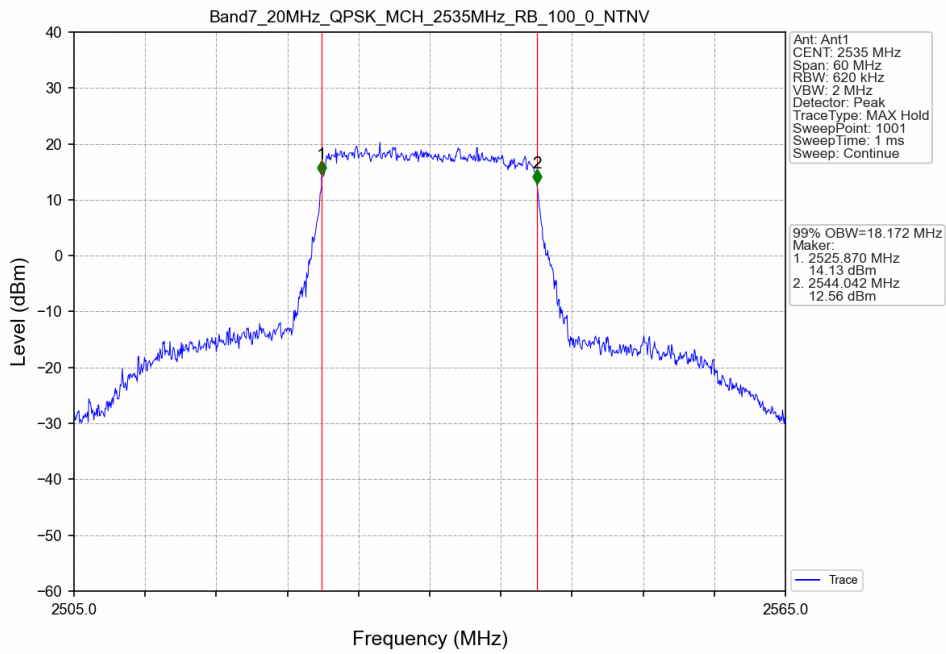

Band7_15MHz_16QAM_LCH_2507.5MHz_RB_27_0_NTNV

Band7_15MHz_16QAM_MCH_2535MHz_RB_27_0_NTNV

Band7_15MHz_16QAM_HCH_2562.5MHz_RB_27_48_NTNV

Band7_20MHz_QPSK_LCH_2510MHz_RB_100_0_NTNV

Band7_20MHz_QPSK_MCH_2535MHz_RB_100_0_NTNV

Band7_20MHz_QPSK_HCH_2560MHz_RB_100_0_NTNV

Band7_20MHz_16QAM_LCH_2510MHz_RB_27_0_NTNV

Band7_20MHz_16QAM_MCH_2535MHz_RB_27_0_NTNV

Band7_20MHz_16QAM_HCH_2560MHz_RB_27_73_NTNV

5.2 Band7_XDB

5.2.1 Test Result

Band: 7 / NTNV							
Bandwidth (MHz)	Modulation	Frequency (MHz)	RB Allocation		26dB Bandwidth (MHz)		Verdict
			Size	Offset	Result	Limit	
5	QPSK	2502.5	25	0	5.163	/	Pass
		2535	25	0	5.178	/	Pass
		2567.5	25	0	5.268	/	Pass
	16QAM	2502.5	25	0	5.184	/	Pass
		2535	25	0	5.214	/	Pass
		2567.5	25	0	6.168	/	Pass
10	QPSK	2505	50	0	9.834	/	Pass
		2535	50	0	9.863	/	Pass
		2565	50	0	10.062	/	Pass
	16QAM	2505	27	0	9.117	/	Pass
		2535	27	0	9.133	/	Pass
		2565	27	23	10.331	/	Pass
15	QPSK	2507.5	75	0	16.997	/	Pass
		2535	75	0	16.897	/	Pass
		2562.5	75	0	17.165	/	Pass
	16QAM	2507.5	27	0	13.566	/	Pass
		2535	27	0	12.138	/	Pass
		2562.5	27	48	15.821	/	Pass
20	QPSK	2510	100	0	21.851	/	Pass
		2535	100	0	21.509	/	Pass
		2560	100	0	21.309	/	Pass
	16QAM	2510	27	0	12.459	/	Pass
		2535	27	0	17.837	/	Pass
		2560	27	73	21.112	/	Pass