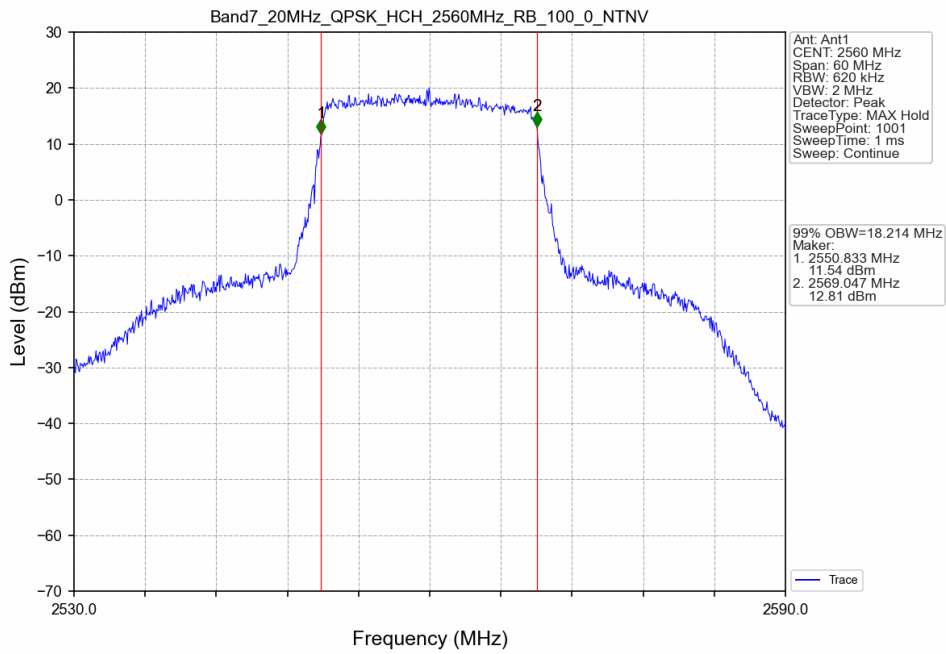

Band7_15MHz_16QAM_LCH_2507.5MHz_RB_27_0_NTNV

Band7_15MHz_16QAM_MCH_2535MHz_RB_27_0_NTNV

Band7_15MHz_16QAM_HCH_2562.5MHz_RB_27_48_NTNV

Band7_20MHz_QPSK_LCH_2510MHz_RB_100_0_NTNV

Band7_20MHz_QPSK_MCH_2535MHz_RB_100_0_NTNV

Band7_20MHz_QPSK_HCH_2560MHz_RB_100_0_NTNV

Band7_20MHz_16QAM_LCH_2510MHz_RB_27_0_NTNV

Band7_20MHz_16QAM_MCH_2535MHz_RB_27_0_NTNV

Band7_20MHz_16QAM_HCH_2560MHz_RB_27_73_NTNV

5.2 Band7_XDB

5.2.1 Test Result

Band: 7 / NTNV							
Bandwidth (MHz)	Modulation	Frequency (MHz)	RB Allocation		26dB Bandwidth (MHz)		Verdict
			Size	Offset	Result	Limit	
5	QPSK	2502.5	25	0	5.163	/	Pass
		2535	25	0	5.178	/	Pass
		2567.5	25	0	5.268	/	Pass
	16QAM	2502.5	25	0	5.184	/	Pass
		2535	25	0	5.214	/	Pass
		2567.5	25	0	6.168	/	Pass
10	QPSK	2505	50	0	9.834	/	Pass
		2535	50	0	9.863	/	Pass
		2565	50	0	10.062	/	Pass
	16QAM	2505	27	0	9.117	/	Pass
		2535	27	0	9.133	/	Pass
		2565	27	23	10.331	/	Pass
15	QPSK	2507.5	75	0	16.997	/	Pass
		2535	75	0	16.897	/	Pass
		2562.5	75	0	17.165	/	Pass
	16QAM	2507.5	27	0	13.566	/	Pass
		2535	27	0	12.138	/	Pass
		2562.5	27	48	15.821	/	Pass
20	QPSK	2510	100	0	21.851	/	Pass
		2535	100	0	21.509	/	Pass
		2560	100	0	21.309	/	Pass
	16QAM	2510	27	0	12.459	/	Pass
		2535	27	0	17.837	/	Pass
		2560	27	73	21.112	/	Pass