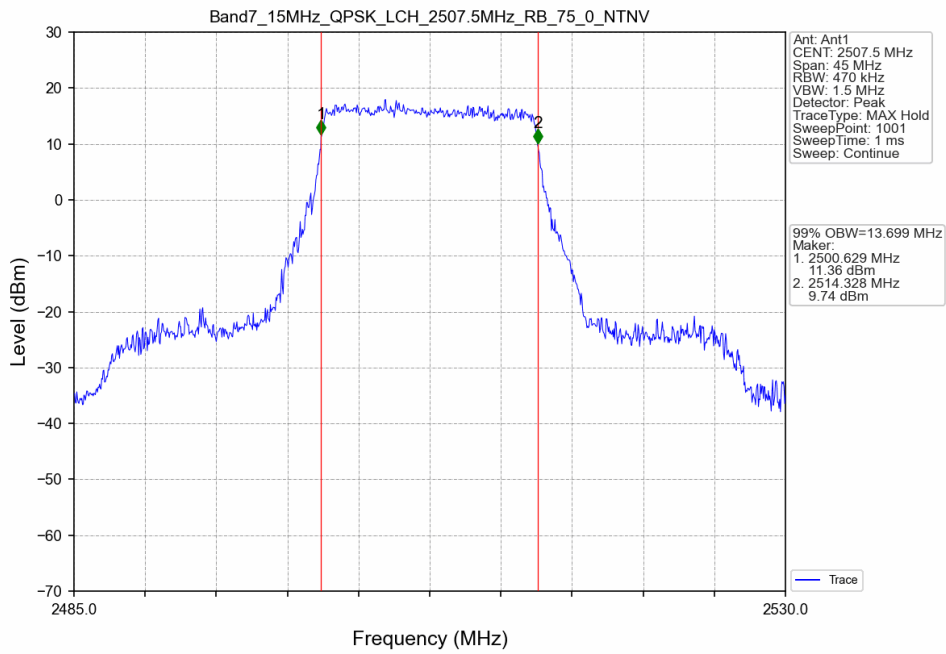

Band7_10MHz_16QAM_MCH_2535MHz_RB_27_0_NTNV

Band7_10MHz_16QAM_HCH_2565MHz_RB_27_23_NTNV

Band7_15MHz_QPSK_LCH_2507.5MHz_RB_75_0_NTNV

Band7_15MHz_QPSK_MCH_2535MHz_RB_75_0_NTNV

Band7_15MHz_QPSK_HCH_2562.5MHz_RB_75_0_NTNV

Band7_15MHz_16QAM_LCH_2507.5MHz_RB_27_0_NTNV

Band7_15MHz_16QAM_MCH_2535MHz_RB_27_0_NTNV

Band7_15MHz_16QAM_HCH_2562.5MHz_RB_27_48_NTNV

Band7_20MHz_QPSK_LCH_2510MHz_RB_100_0_NTNV

Band7_20MHz_QPSK_MCH_2535MHz_RB_100_0_NTNV

Band7_20MHz_QPSK_HCH_2560MHz_RB_100_0_NTNV

Band7_20MHz_16QAM_LCH_2510MHz_RB_27_0_NTNV

Band7_20MHz_16QAM_MCH_2535MHz_RB_27_0_NTNV

Band7_20MHz_16QAM_HCH_2560MHz_RB_27_73_NTNV

5.2 Band7_XDB

5.2.1 Test Result

Band: 7 / NTNV							
Bandwidth (MHz)	Modulation	Frequency (MHz)	RB Allocation		26dB Bandwidth (MHz)		Verdict
			Size	Offset	Result	Limit	
5	QPSK	2502.5	25	0	5.163	/	Pass
		2535	25	0	5.178	/	Pass
		2567.5	25	0	5.268	/	Pass
	16QAM	2502.5	25	0	5.184	/	Pass
		2535	25	0	5.214	/	Pass
		2567.5	25	0	6.168	/	Pass
10	QPSK	2505	50	0	9.834	/	Pass
		2535	50	0	9.863	/	Pass
		2565	50	0	10.062	/	Pass
	16QAM	2505	27	0	9.117	/	Pass
		2535	27	0	9.133	/	Pass
		2565	27	23	10.331	/	Pass
15	QPSK	2507.5	75	0	16.997	/	Pass
		2535	75	0	16.897	/	Pass
		2562.5	75	0	17.165	/	Pass
	16QAM	2507.5	27	0	13.566	/	Pass
		2535	27	0	12.138	/	Pass
		2562.5	27	48	15.821	/	Pass
20	QPSK	2510	100	0	21.851	/	Pass
		2535	100	0	21.509	/	Pass
		2560	100	0	21.309	/	Pass
	16QAM	2510	27	0	12.459	/	Pass
		2535	27	0	17.837	/	Pass
		2560	27	73	21.112	/	Pass