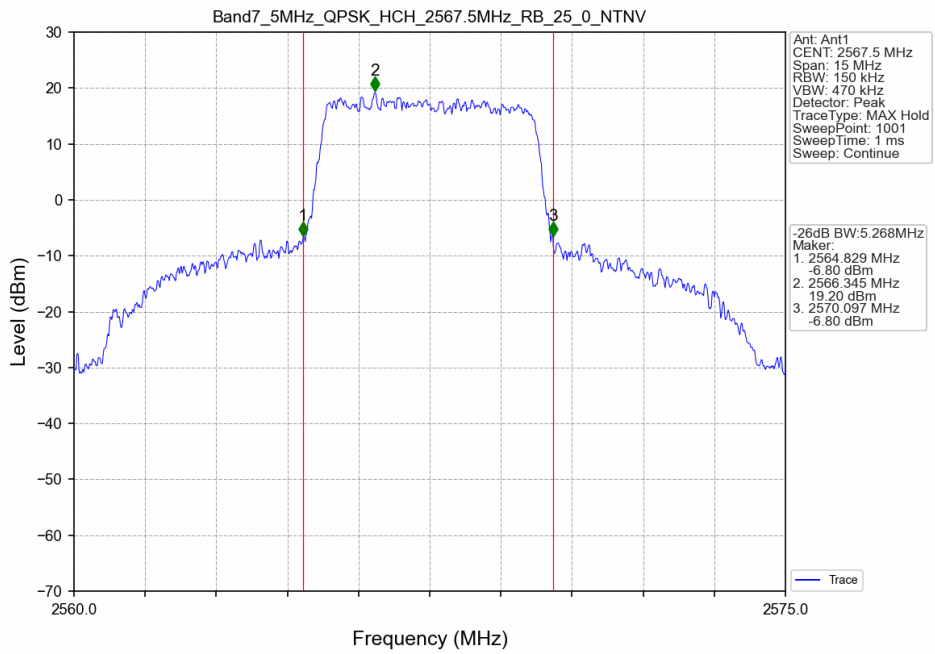

Band7_20MHz_QPSK_HCH_2560MHz_RB_100_0_NTNV

Band7_20MHz_16QAM_LCH_2510MHz_RB_27_0_NTNV

Band7_20MHz_16QAM_MCH_2535MHz_RB_27_0_NTNV

Band7_20MHz_16QAM_HCH_2560MHz_RB_27_73_NTNV

5.2 Band7_XDB

5.2.1 Test Result

Band: 7 / NTNV							
Bandwidth (MHz)	Modulation	Frequency (MHz)	RB Allocation		26dB Bandwidth (MHz)		Verdict
			Size	Offset	Result	Limit	
5	QPSK	2502.5	25	0	5.163	/	Pass
		2535	25	0	5.178	/	Pass
		2567.5	25	0	5.268	/	Pass
	16QAM	2502.5	25	0	5.184	/	Pass
		2535	25	0	5.214	/	Pass
		2567.5	25	0	6.168	/	Pass
10	QPSK	2505	50	0	9.834	/	Pass
		2535	50	0	9.863	/	Pass
		2565	50	0	10.062	/	Pass
	16QAM	2505	27	0	9.117	/	Pass
		2535	27	0	9.133	/	Pass
		2565	27	23	10.331	/	Pass
15	QPSK	2507.5	75	0	16.997	/	Pass
		2535	75	0	16.897	/	Pass
		2562.5	75	0	17.165	/	Pass
	16QAM	2507.5	27	0	13.566	/	Pass
		2535	27	0	12.138	/	Pass
		2562.5	27	48	15.821	/	Pass
20	QPSK	2510	100	0	21.851	/	Pass
		2535	100	0	21.509	/	Pass
		2560	100	0	21.309	/	Pass
	16QAM	2510	27	0	12.459	/	Pass
		2535	27	0	17.837	/	Pass
		2560	27	73	21.112	/	Pass

5.2.2 Test Graph

Band7_5MHz_QPSK_HCH_2567.5MHz_RB_25_0_NTNV

Band7_5MHz_16QAM_LCH_2502.5MHz_RB_25_0_NTNV

Band7_5MHz_16QAM_MCH_2535MHz_RB_25_0_NTNV

Band7_5MHz_16QAM_HCH_2567.5MHz_RB_25_0_NTNV

Band7_10MHz_QPSK_LCH_2505MHz_RB_50_0_NTNV