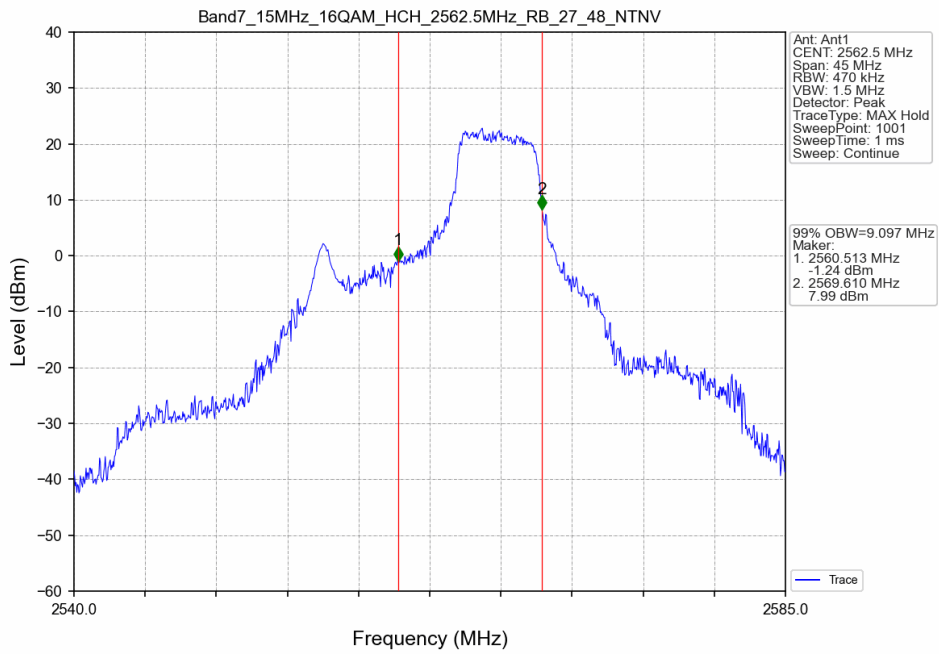

Band7_10MHz_16QAM_MCH_2535MHz_RB_27_0_NTNV

Band7_10MHz_16QAM_HCH_2565MHz_RB_27_23_NTNV

Band7_15MHz_QPSK_LCH_2507.5MHz_RB_75_0_NTNV

Band7_15MHz_QPSK_MCH_2535MHz_RB_75_0_NTNV

Band7_15MHz_QPSK_HCH_2562.5MHz_RB_75_0_NTNV

Band7_15MHz_16QAM_LCH_2507.5MHz_RB_27_0_NTNV

Band7_15MHz_16QAM_MCH_2535MHz_RB_27_0_NTNV

Band7_15MHz_16QAM_HCH_2562.5MHz_RB_27_48_NTNV

Band7_20MHz_QPSK_LCH_2510MHz_RB_100_0_NTNV

Band7_20MHz_QPSK_MCH_2535MHz_RB_100_0_NTNV

Band7_20MHz_QPSK_HCH_2560MHz_RB_100_0_NTNV

Band7_20MHz_16QAM_LCH_2510MHz_RB_27_0_NTNV

Band7_20MHz_16QAM_MCH_2535MHz_RB_27_0_NTNV

Band7_20MHz_16QAM_HCH_2560MHz_RB_27_73_NTNV

5.2 Band7_XDB

5.2.1 Test Result

Band: 7 / NTNV							
Bandwidth (MHz)	Modulation	Frequency (MHz)	RB Allocation		26dB Bandwidth (MHz)		Verdict
			Size	Offset	Result	Limit	
5	QPSK	2502.5	25	0	5.163	/	Pass
		2535	25	0	5.178	/	Pass
		2567.5	25	0	5.268	/	Pass
	16QAM	2502.5	25	0	5.184	/	Pass
		2535	25	0	5.214	/	Pass
		2567.5	25	0	6.168	/	Pass
10	QPSK	2505	50	0	9.834	/	Pass
		2535	50	0	9.863	/	Pass
		2565	50	0	10.062	/	Pass
	16QAM	2505	27	0	9.117	/	Pass
		2535	27	0	9.133	/	Pass
		2565	27	23	10.331	/	Pass
15	QPSK	2507.5	75	0	16.997	/	Pass
		2535	75	0	16.897	/	Pass
		2562.5	75	0	17.165	/	Pass
	16QAM	2507.5	27	0	13.566	/	Pass
		2535	27	0	12.138	/	Pass
		2562.5	27	48	15.821	/	Pass
20	QPSK	2510	100	0	21.851	/	Pass
		2535	100	0	21.509	/	Pass
		2560	100	0	21.309	/	Pass
	16QAM	2510	27	0	12.459	/	Pass
		2535	27	0	17.837	/	Pass
		2560	27	73	21.112	/	Pass