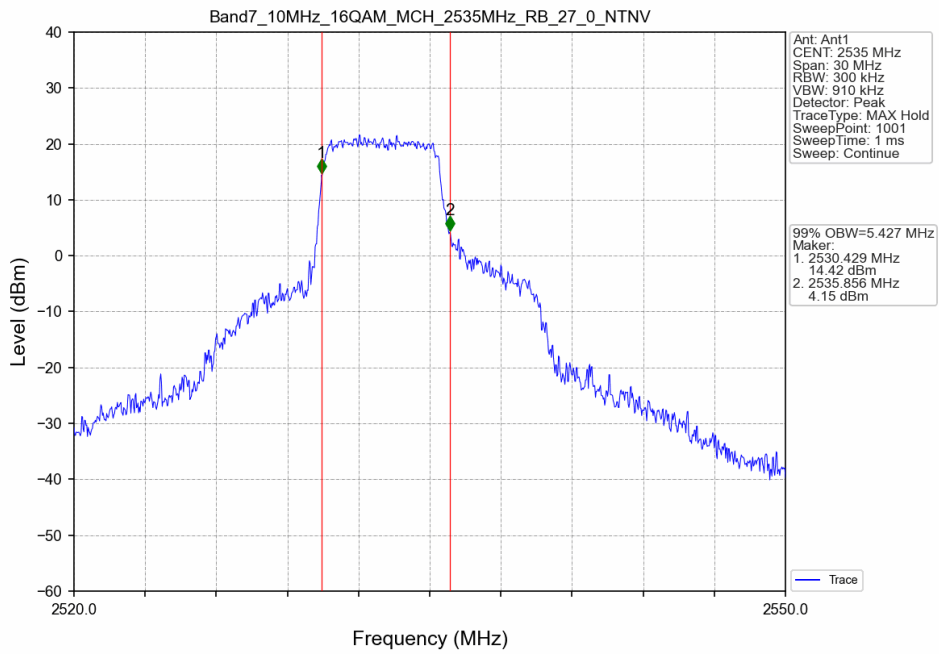

Band7_10MHz_16QAM_MCH_2535MHz_RB_27_0_NTNV

Band7_10MHz_16QAM_HCH_2565MHz_RB_27_23_NTNV

Band7_15MHz_QPSK_LCH_2507.5MHz_RB_75_0_NTNV

Band7_15MHz_QPSK_MCH_2535MHz_RB_75_0_NTNV

Band7_15MHz_QPSK_HCH_2562.5MHz_RB_75_0_NTNV

Band7_15MHz_16QAM_LCH_2507.5MHz_RB_27_0_NTNV

Band7_15MHz_16QAM_MCH_2535MHz_RB_27_0_NTNV

Band7_15MHz_16QAM_HCH_2562.5MHz_RB_27_48_NTNV

Band7_20MHz_QPSK_LCH_2510MHz_RB_100_0_NTNV

Band7_20MHz_QPSK_MCH_2535MHz_RB_100_0_NTNV

Band7_20MHz_QPSK_HCH_2560MHz_RB_100_0_NTNV

Band7_20MHz_16QAM_LCH_2510MHz_RB_27_0_NTNV

Band7_20MHz_16QAM_MCH_2535MHz_RB_27_0_NTNV

Band7_20MHz_16QAM_HCH_2560MHz_RB_27_73_NTNV

5.2 Band7_XDB

5.2.1 Test Result

Band: 7 / NTNV							
Bandwidth (MHz)	Modulation	Frequency (MHz)	RB Allocation		26dB Bandwidth (MHz)		Verdict
			Size	Offset	Result	Limit	
5	QPSK	2502.5	25	0	5.163	/	Pass
		2535	25	0	5.178	/	Pass
		2567.5	25	0	5.268	/	Pass
	16QAM	2502.5	25	0	5.184	/	Pass
		2535	25	0	5.214	/	Pass
		2567.5	25	0	6.168	/	Pass
10	QPSK	2505	50	0	9.834	/	Pass
		2535	50	0	9.863	/	Pass
		2565	50	0	10.062	/	Pass
	16QAM	2505	27	0	9.117	/	Pass
		2535	27	0	9.133	/	Pass
		2565	27	23	10.331	/	Pass
15	QPSK	2507.5	75	0	16.997	/	Pass
		2535	75	0	16.897	/	Pass
		2562.5	75	0	17.165	/	Pass
	16QAM	2507.5	27	0	13.566	/	Pass
		2535	27	0	12.138	/	Pass
		2562.5	27	48	15.821	/	Pass
20	QPSK	2510	100	0	21.851	/	Pass
		2535	100	0	21.509	/	Pass
		2560	100	0	21.309	/	Pass
	16QAM	2510	27	0	12.459	/	Pass
		2535	27	0	17.837	/	Pass
		2560	27	73	21.112	/	Pass