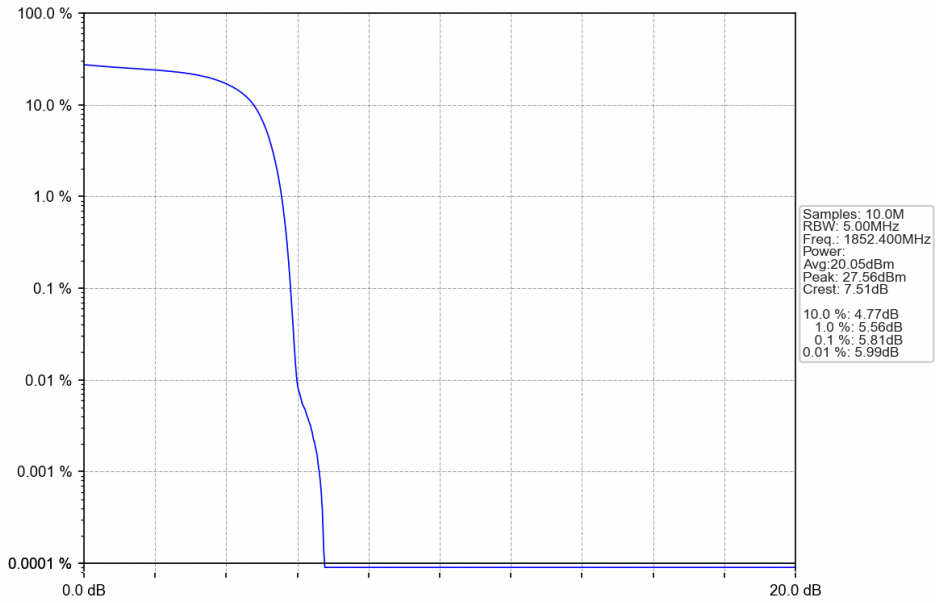

1.1.2 Test Graph

Band2_RMC_HCH_1907.6MHz_12.2kbps RMC_NTNV

Band2_HSDPA_LCH_1852.4MHz_Subtest 1_NTNV

Band2_HSDPA_MCH_1880MHz_Subtest 1_NTNV

Band2_HSDPA_HCH_1907.6MHz_Subtest 1_NTNV

Band2_HSUPA_LCH_1852.4MHz_Subtest 1_NTNV

Band2_HSUPA_MCH_1880MHz_Subtest 1_NTNV

Band2_HSUPA_HCH_1907.6MHz_Subtest 1_NTNV

2. Peak-Average Ratio

2.1 Band4

2.1.1 Test Result

Band: 4						
ENV	Mode		Frequency (MHz)	Peak-Average Ratio (dB)		Verdict
	Network	Subset		Result	Limit	
NTNV	RMC	12.2kbps RMC	1712.4	2.98	<=13	Pass
			1732.6	3.01	<=13	Pass
			1752.6	3.15	<=13	Pass
	HSDPA	Subtest 1	1712.4	5.77	<=13	Pass
			1732.6	5.76	<=13	Pass
			1752.6	5.96	<=13	Pass
	HSUPA	Subtest 1	1712.4	5.84	<=13	Pass
			1732.6	5.70	<=13	Pass
			1752.6	5.98	<=13	Pass