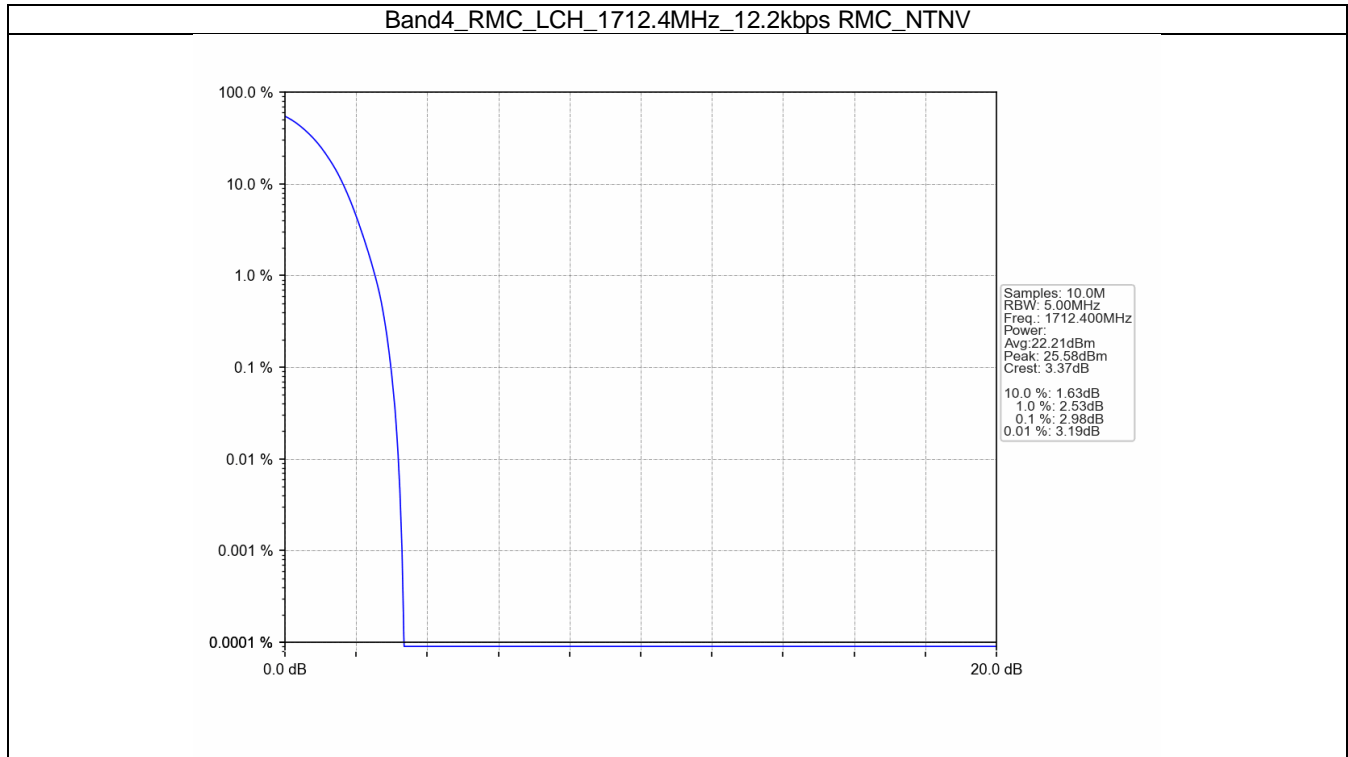

Band2_HSUPA_MCH_1880MHz_Subtest 1_NTNV

Band2_HSUPA_HCH_1907.6MHz_Subtest 1_NTNV

2. Peak-Average Ratio

2.1 Band4

2.1.1 Test Result

Band: 4						
ENV	Mode		Frequency (MHz)	Peak-Average Ratio (dB)		Verdict
	Network	Subset		Result	Limit	
NTNV	RMC	12.2kbps RMC	1712.4	2.98	<=13	Pass
			1732.6	3.01	<=13	Pass
			1752.6	3.15	<=13	Pass
	HSDPA	Subtest 1	1712.4	5.77	<=13	Pass
			1732.6	5.76	<=13	Pass
			1752.6	5.96	<=13	Pass
	HSUPA	Subtest 1	1712.4	5.84	<=13	Pass
			1732.6	5.70	<=13	Pass
			1752.6	5.98	<=13	Pass

2.1.2 Test Graph

Band4_RMC_HCH_1752.6MHz_12.2kbps RMC_NTNV

Band4_HSDPA_LCH_1712.4MHz_Subtest 1_NTNV

Band4_HSDPA_MCH_1732.6MHz_Subtest 1_NTNV

Band4_HSDPA_HCH_1752.6MHz_Subtest 1_NTNV

Band4_HSUPA_LCH_1712.4MHz_Subtest 1_NTNV