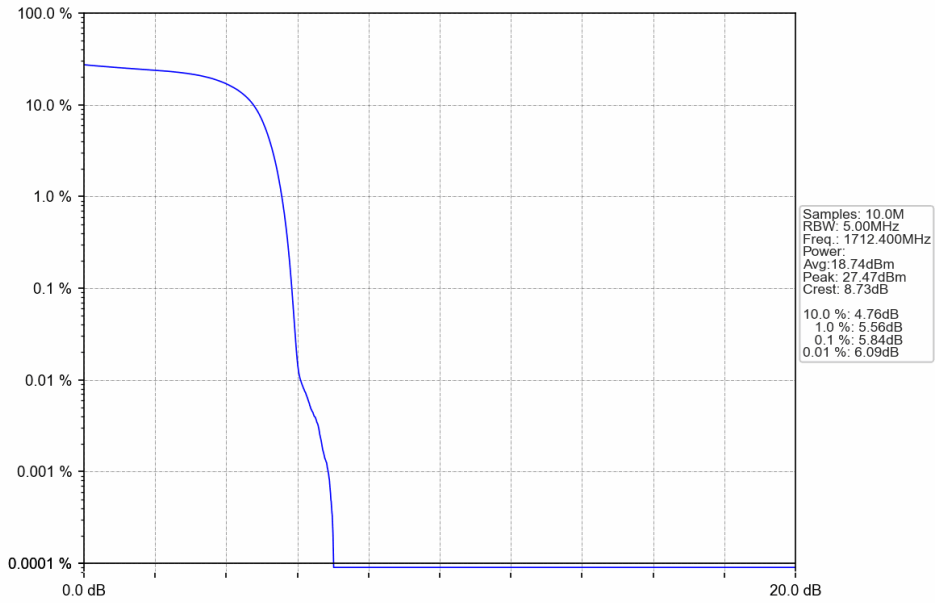

2.1.2 Test Graph

Band4_RMC_HCH_1752.6MHz_12.2kbps RMC_NTNV

Band4_HSDPA_LCH_1712.4MHz_Subtest 1_NTNV

Band4_HSDPA_MCH_1732.6MHz_Subtest 1_NTNV

Band4_HSDPA_HCH_1752.6MHz_Subtest 1_NTNV

Band4_HSUPA_LCH_1712.4MHz_Subtest 1_NTNV

Band4_HSUPA_MCH_1732.6MHz_Subtest 1_NTNV

Band4_HSUPA_HCH_1752.6MHz_Subtest 1_NTNV

3. Peak-Average Ratio

3.1 Band5

3.1.1 Test Result

Band: 5						
ENV	Mode		Frequency (MHz)	Peak-Average Ratio (dB)		Verdict
	Network	Subset		Result	Limit	
NTNV	RMC	12.2kbps RMC	826.4	3.07	<=13	Pass
			836.6	3.13	<=13	Pass
			846.6	3.07	<=13	Pass
	HSDPA	Subtest 1	826.4	5.83	<=13	Pass
			836.6	5.78	<=13	Pass
			846.6	5.85	<=13	Pass
	HSUPA	Subtest 1	826.4	5.80	<=13	Pass
			836.6	5.76	<=13	Pass
			846.6	5.82	<=13	Pass