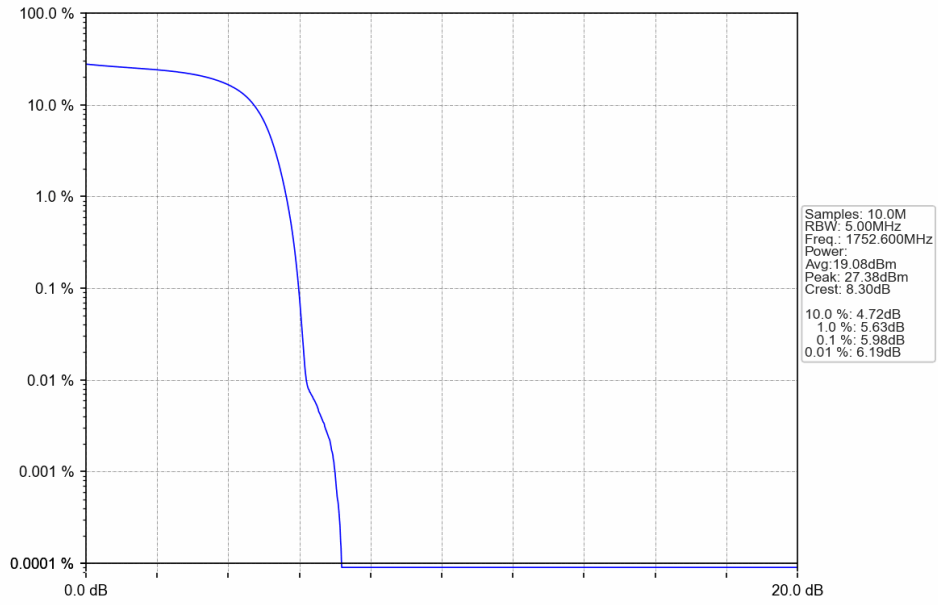

2.1.2 Test Graph

Band4_RMC_HCH_1752.6MHz_12.2kbps RMC_NTNV

Band4_HSDPA_LCH_1712.4MHz_Subtest 1_NTNV

Band4_HSDPA_MCH_1732.6MHz_Subtest 1_NTNV

Band4_HSDPA_HCH_1752.6MHz_Subtest 1_NTNV

Band4_HSUPA_LCH_1712.4MHz_Subtest 1_NTNV

Band4_HSUPA_MCH_1732.6MHz_Subtest 1_NTNV

Band4_HSUPA_HCH_1752.6MHz_Subtest 1_NTNV

3. Peak-Average Ratio

3.1 Band5

3.1.1 Test Result

Band: 5						
ENV	Mode		Frequency (MHz)	Peak-Average Ratio (dB)		Verdict
	Network	Subset		Result	Limit	
NTNV	RMC	12.2kbps RMC	826.4	3.07	<=13	Pass
			836.6	3.13	<=13	Pass
			846.6	3.07	<=13	Pass
	HSDPA	Subtest 1	826.4	5.83	<=13	Pass
			836.6	5.78	<=13	Pass
			846.6	5.85	<=13	Pass
	HSUPA	Subtest 1	826.4	5.80	<=13	Pass
			836.6	5.76	<=13	Pass
			846.6	5.82	<=13	Pass