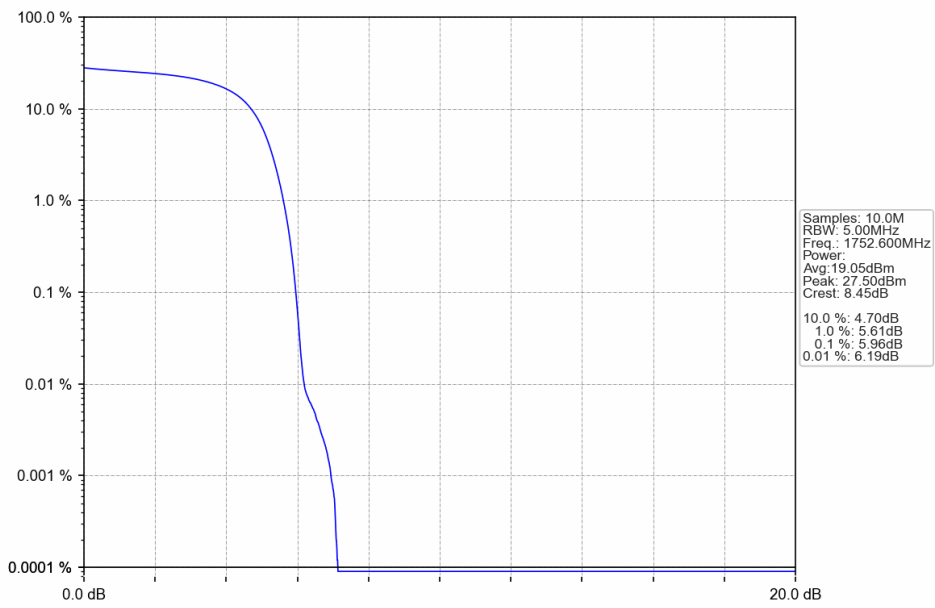

2.1.2 Test Graph

Band4_RMC_HCH_1752.6MHz_12.2kbps RMC_NTNV

Band4_HSDPA_LCH_1712.4MHz_Subtest 1_NTNV

Band4_HSDPA_MCH_1732.6MHz_Subtest 1_NTNV

Band4_HSDPA_HCH_1752.6MHz_Subtest 1_NTNV

Band4_HSUPA_LCH_1712.4MHz_Subtest 1_NTNV

Band4_HSUPA_MCH_1732.6MHz_Subtest 1_NTNV

Band4_HSUPA_HCH_1752.6MHz_Subtest 1_NTNV

3. Peak-Average Ratio

3.1 Band5

3.1.1 Test Result

Band: 5						
ENV	Mode		Frequency (MHz)	Peak-Average Ratio (dB)		Verdict
	Network	Subset		Result	Limit	
NTNV	RMC	12.2kbps RMC	826.4	3.07	<=13	Pass
			836.6	3.13	<=13	Pass
			846.6	3.07	<=13	Pass
	HSDPA	Subtest 1	826.4	5.83	<=13	Pass
			836.6	5.78	<=13	Pass
			846.6	5.85	<=13	Pass
	HSUPA	Subtest 1	826.4	5.80	<=13	Pass
			836.6	5.76	<=13	Pass
			846.6	5.82	<=13	Pass