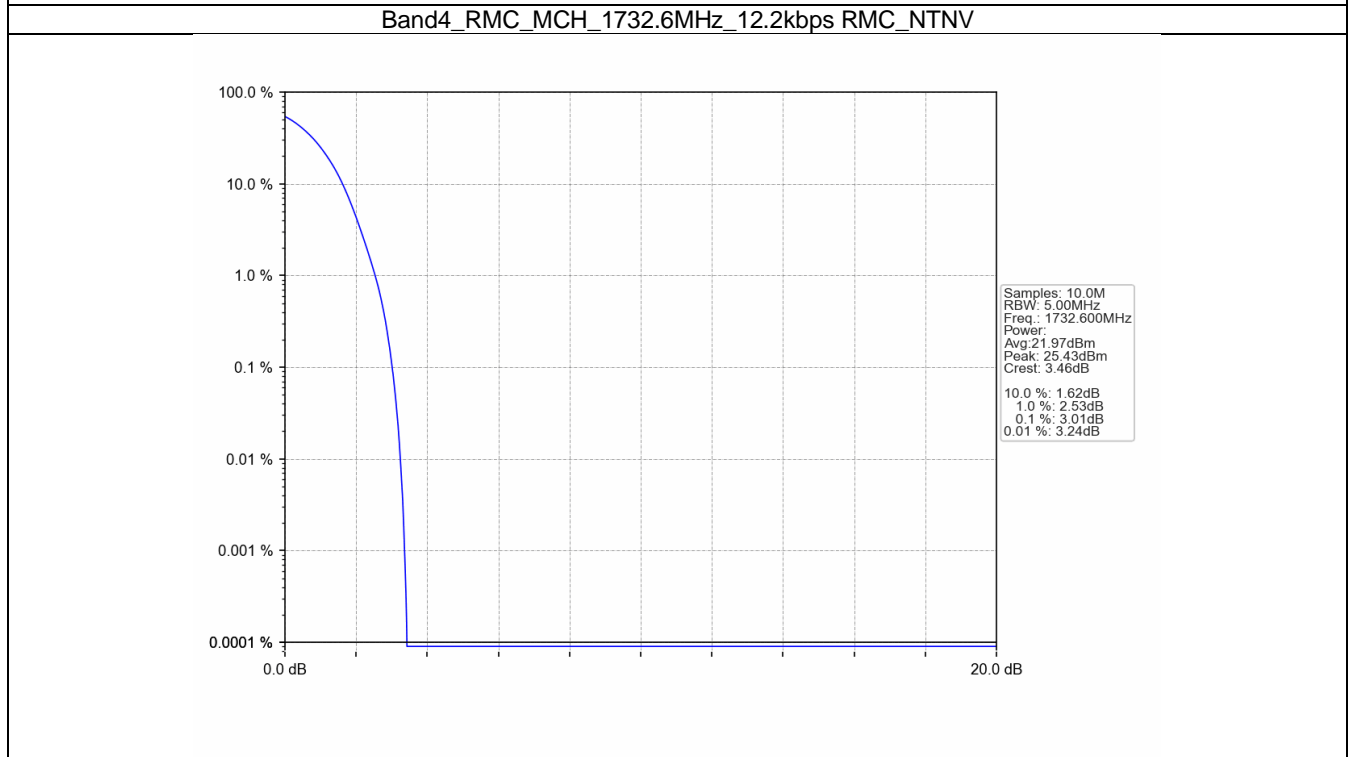

Band2_HSUPA_MCH_1880MHz_Subtest 1_NTNV

Band2_HSUPA_HCH_1907.6MHz_Subtest 1_NTNV

2. Peak-Average Ratio

2.1 Band4

2.1.1 Test Result

Band: 4						
ENV	Mode		Frequency (MHz)	Peak-Average Ratio (dB)		Verdict
	Network	Subset		Result	Limit	
NTNV	RMC	12.2kbps RMC	1712.4	2.98	<=13	Pass
			1732.6	3.01	<=13	Pass
			1752.6	3.15	<=13	Pass
	HSDPA	Subtest 1	1712.4	5.77	<=13	Pass
			1732.6	5.76	<=13	Pass
			1752.6	5.96	<=13	Pass
	HSUPA	Subtest 1	1712.4	5.84	<=13	Pass
			1732.6	5.70	<=13	Pass
			1752.6	5.98	<=13	Pass

2.1.2 Test Graph

Band4_RMC_HCH_1752.6MHz_12.2kbps RMC_NTNV

Band4_HSDPA_LCH_1712.4MHz_Subtest 1_NTNV

Band4_HSDPA_MCH_1732.6MHz_Subtest 1_NTNV

Band4_HSDPA_HCH_1752.6MHz_Subtest 1_NTNV

Band4_HSUPA_LCH_1712.4MHz_Subtest 1_NTNV