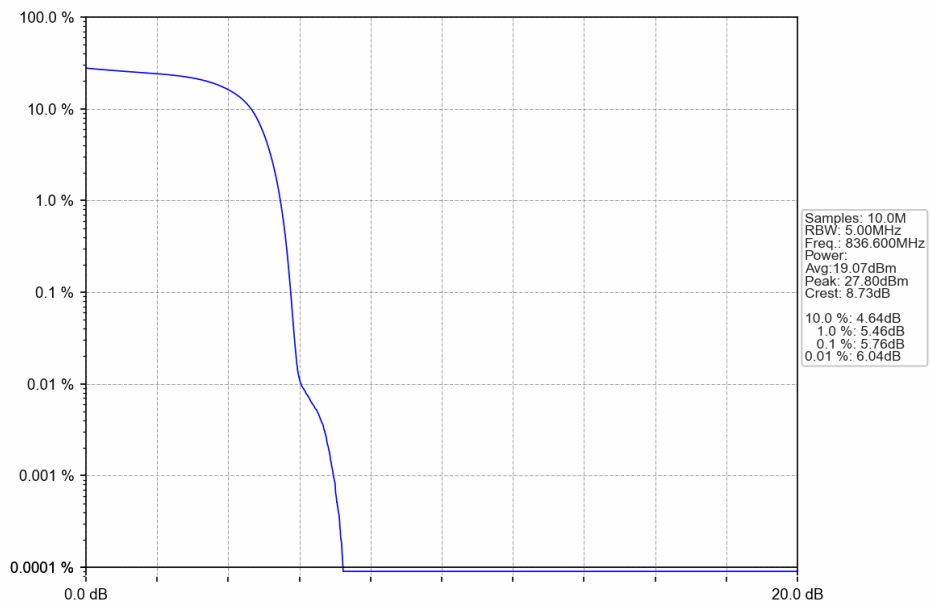

Band5_HSUPA_MCH_836.6MHz_Subtest 1_NTNV