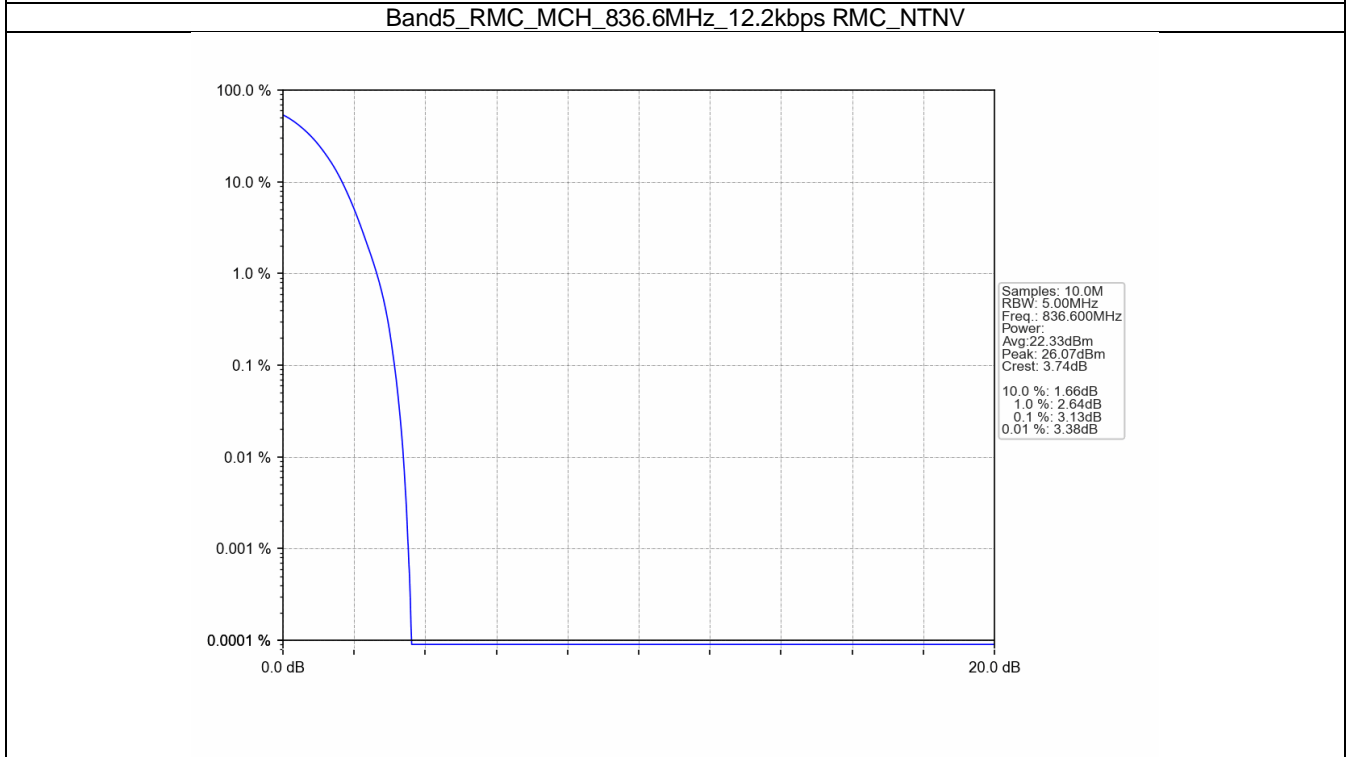

Band4_HSUPA_MCH_1732.6MHz_Subtest 1_NTNV

Band4_HSUPA_HCH_1752.6MHz_Subtest 1_NTNV

3. Peak-Average Ratio

3.1 Band5

3.1.1 Test Result

Band: 5						
ENV	Mode		Frequency (MHz)	Peak-Average Ratio (dB)		Verdict
	Network	Subset		Result	Limit	
NTNV	RMC	12.2kbps RMC	826.4	3.07	<=13	Pass
			836.6	3.13	<=13	Pass
			846.6	3.07	<=13	Pass
	HSDPA	Subtest 1	826.4	5.83	<=13	Pass
			836.6	5.78	<=13	Pass
			846.6	5.85	<=13	Pass
	HSUPA	Subtest 1	826.4	5.80	<=13	Pass
			836.6	5.76	<=13	Pass
			846.6	5.82	<=13	Pass

3.1.2 Test Graph

Band5_RMC_HCH_846.6MHz_12.2kbps RMC_NTNV

Band5_HSDPA_LCH_826.4MHz_Subtest 1_NTNV

Band5_HSDPA_MCH_836.6MHz_Subtest 1_NTNV

Band5_HSDPA_HCH_846.6MHz_Subtest 1_NTNV

Band5_HSUPA_LCH_826.4MHz_Subtest 1_NTNV