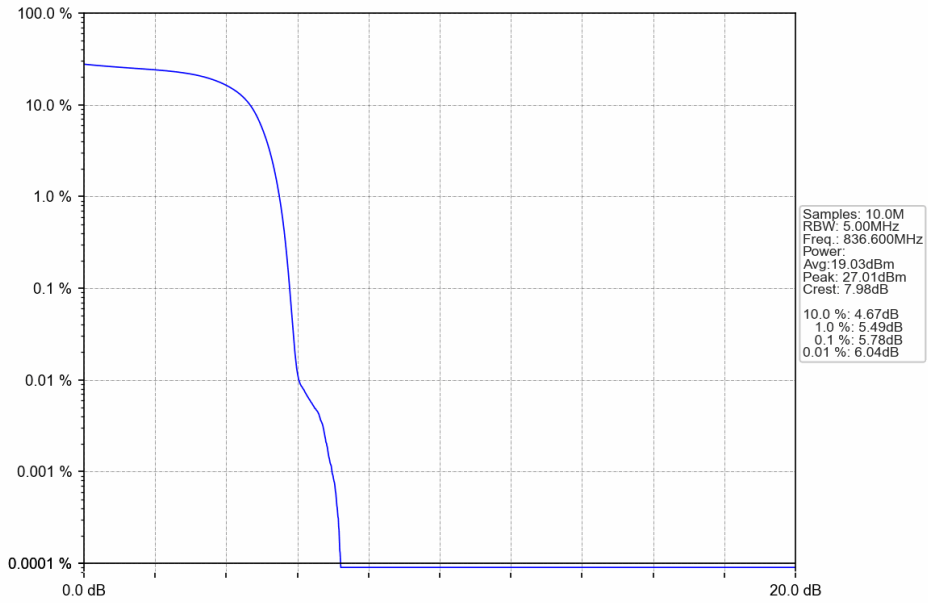

3.1.2 Test Graph

Band5_RMC_HCH_846.6MHz_12.2kbps RMC_NTNV

Band5_HSDPA_LCH_826.4MHz_Subtest 1_NTNV

Band5_HSDPA_MCH_836.6MHz_Subtest 1_NTNV

Band5_HSDPA_HCH_846.6MHz_Subtest 1_NTNV

Band5_HSUPA_LCH_826.4MHz_Subtest 1_NTNV