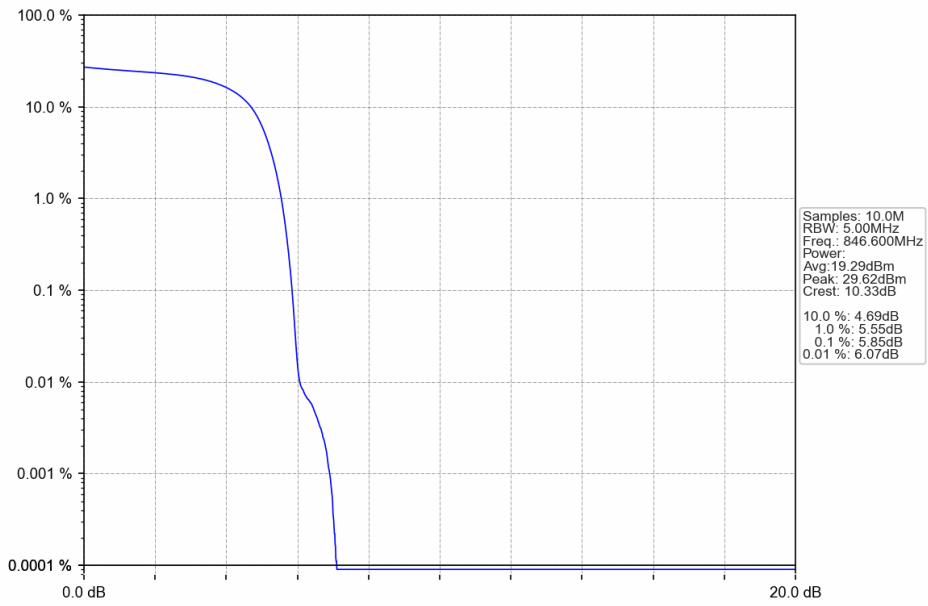

3.1.2 Test Graph

Band5_RMC_HCH_846.6MHz_12.2kbps RMC_NTNV

Band5_HSDPA_LCH_826.4MHz_Subtest 1_NTNV

Band5_HSDPA_MCH_836.6MHz_Subtest 1_NTNV

Band5_HSDPA_HCH_846.6MHz_Subtest 1_NTNV

Band5_HSUPA_LCH_826.4MHz_Subtest 1_NTNV