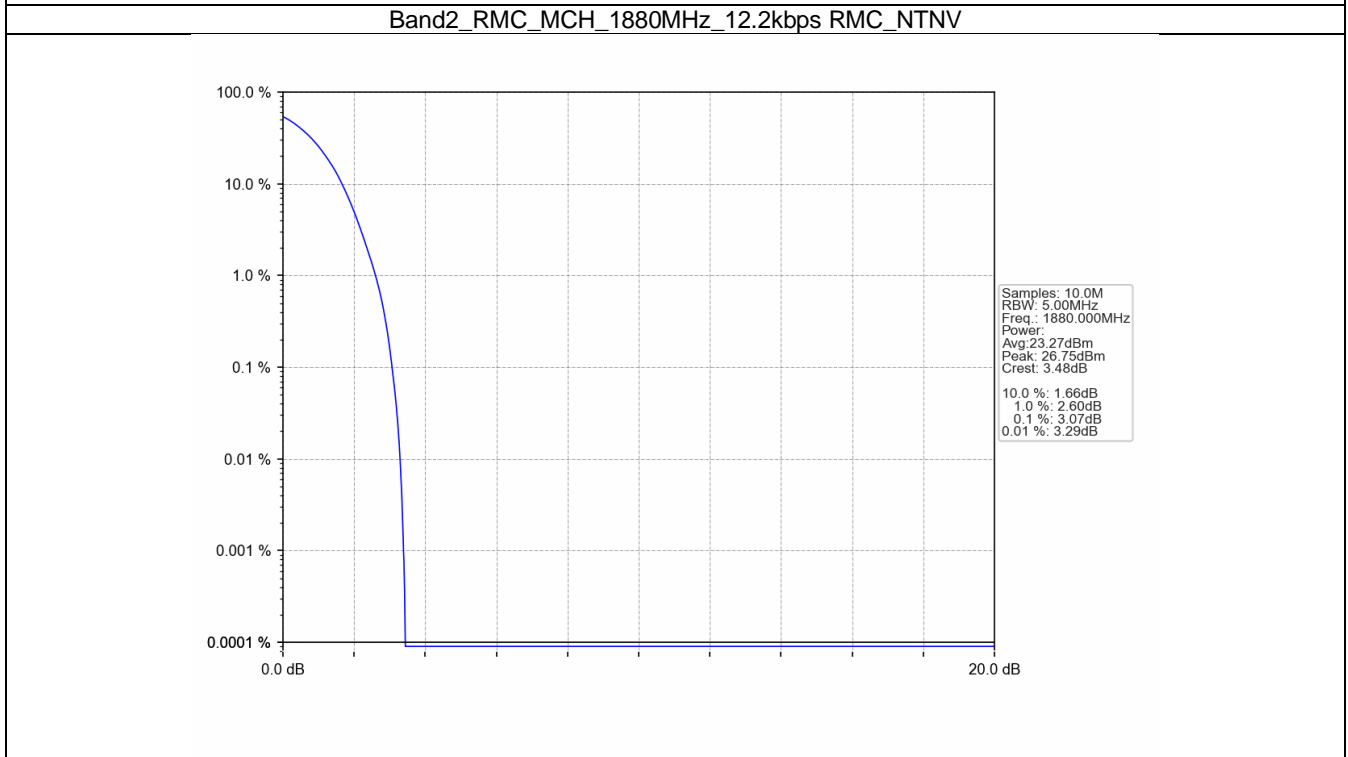

1. Peak-Average Ratio

1.1 Band2

1.1.1 Test Result

Band: 2						
ENV	Mode		Frequency (MHz)	Peak-Average Ratio (dB)		Verdict
	Network	Subset		Result	Limit	
NTNV	RMC	12.2kbps RMC	1852.4	2.93	<=13	Pass
			1880	3.07	<=13	Pass
			1907.6	3.02	<=13	Pass
	HSDPA	Subtest 1	1852.4	5.86	<=13	Pass
			1880	5.77	<=13	Pass
			1907.6	5.76	<=13	Pass
	HSUPA	Subtest 1	1852.4	5.81	<=13	Pass
			1880	5.86	<=13	Pass
			1907.6	5.89	<=13	Pass

1.1.2 Test Graph

Band2_RMC_HCH_1907.6MHz_12.2kbps RMC_NTNV

Band2_HSDPA_LCH_1852.4MHz_Subtest 1_NTNV

Band2_HSDPA_MCH_1880MHz_Subtest 1_NTNV

Band2_HSDPA_HCH_1907.6MHz_Subtest 1_NTNV

Band2_HSUPA_LCH_1852.4MHz_Subtest 1_NTNV

Band2_HSUPA_MCH_1880MHz_Subtest 1_NTNV

Band2_HSUPA_HCH_1907.6MHz_Subtest 1_NTNV

2. Peak-Average Ratio

2.1 Band4

2.1.1 Test Result

Band: 4						
ENV	Mode		Frequency (MHz)	Peak-Average Ratio (dB)		Verdict
	Network	Subset		Result	Limit	
NTNV	RMC	12.2kbps RMC	1712.4	2.98	<=13	Pass
			1732.6	3.01	<=13	Pass
			1752.6	3.15	<=13	Pass
	HSDPA	Subtest 1	1712.4	5.77	<=13	Pass
			1732.6	5.76	<=13	Pass
			1752.6	5.96	<=13	Pass
	HSUPA	Subtest 1	1712.4	5.84	<=13	Pass
			1732.6	5.70	<=13	Pass
			1752.6	5.98	<=13	Pass