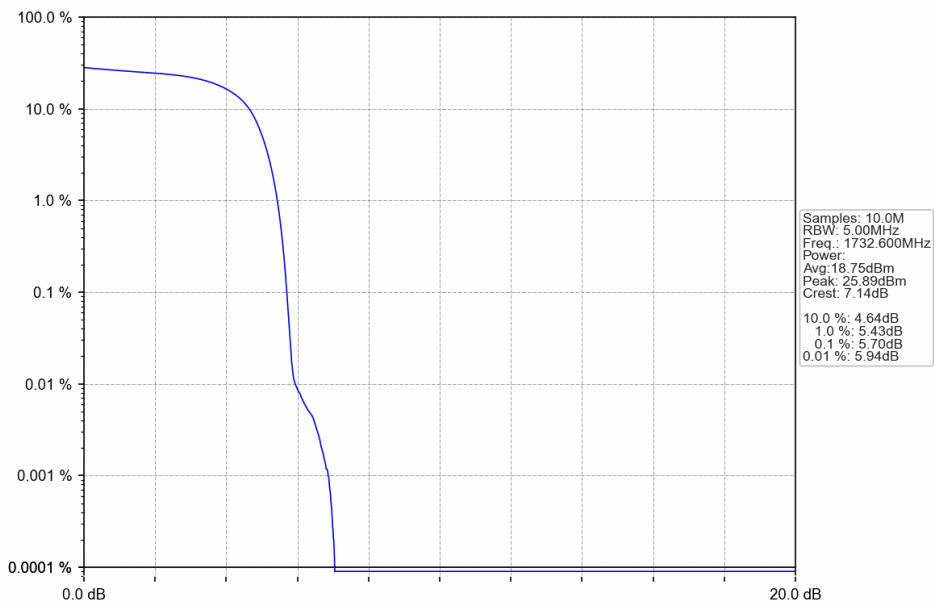

2.1.2 Test Graph

Band4_RMC_HCH_1752.6MHz_12.2kbps RMC_NTNV

Band4_HSDPA_LCH_1712.4MHz_Subtest 1_NTNV

Band4_HSDPA_MCH_1732.6MHz_Subtest 1_NTNV

Band4_HSDPA_HCH_1752.6MHz_Subtest 1_NTNV

Band4_HSUPA_LCH_1712.4MHz_Subtest 1_NTNV

Band4_HSUPA_MCH_1732.6MHz_Subtest 1_NTNV

Band4_HSUPA_HCH_1752.6MHz_Subtest 1_NTNV

3. Peak-Average Ratio

3.1 Band5

3.1.1 Test Result

Band: 5						
ENV	Mode		Frequency (MHz)	Peak-Average Ratio (dB)		Verdict
	Network	Subset		Result	Limit	
NTNV	RMC	12.2kbps RMC	826.4	3.07	<=13	Pass
			836.6	3.13	<=13	Pass
			846.6	3.07	<=13	Pass
	HSDPA	Subtest 1	826.4	5.83	<=13	Pass
			836.6	5.78	<=13	Pass
			846.6	5.85	<=13	Pass
	HSUPA	Subtest 1	826.4	5.80	<=13	Pass
			836.6	5.76	<=13	Pass
			846.6	5.82	<=13	Pass