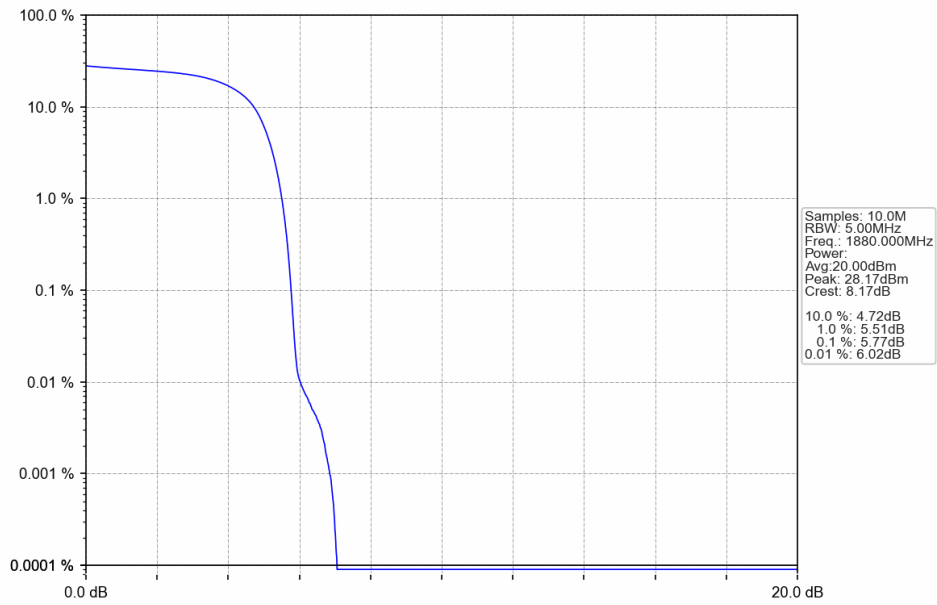

1.1.2 Test Graph

Band2_RMC_HCH_1907.6MHz_12.2kbps RMC_NTNV

Band2_HSDPA_LCH_1852.4MHz_Subtest 1_NTNV

Band2_HSDPA_MCH_1880MHz_Subtest 1_NTNV

Band2_HSDPA_HCH_1907.6MHz_Subtest 1_NTNV

Band2_HSUPA_LCH_1852.4MHz_Subtest 1_NTNV

Band2_HSUPA_MCH_1880MHz_Subtest 1_NTNV

Band2_HSUPA_HCH_1907.6MHz_Subtest 1_NTNV

2. Peak-Average Ratio

2.1 Band4

2.1.1 Test Result

Band: 4						
ENV	Mode		Frequency (MHz)	Peak-Average Ratio (dB)		Verdict
	Network	Subset		Result	Limit	
NTNV	RMC	12.2kbps RMC	1712.4	2.98	<=13	Pass
			1732.6	3.01	<=13	Pass
			1752.6	3.15	<=13	Pass
	HSDPA	Subtest 1	1712.4	5.77	<=13	Pass
			1732.6	5.76	<=13	Pass
			1752.6	5.96	<=13	Pass
	HSUPA	Subtest 1	1712.4	5.84	<=13	Pass
			1732.6	5.70	<=13	Pass
			1752.6	5.98	<=13	Pass