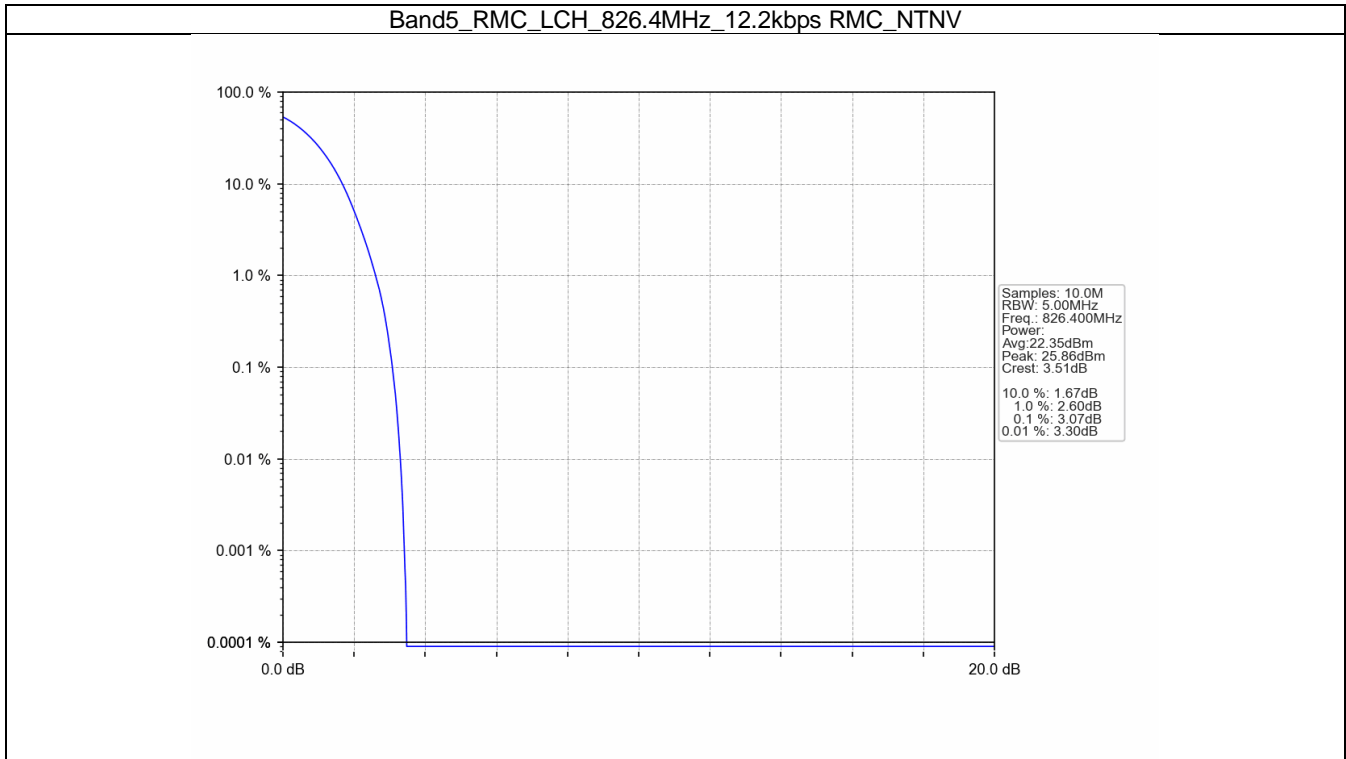

Band4_HSUPA_MCH_1732.6MHz_Subtest 1_NTNV

Band4_HSUPA_HCH_1752.6MHz_Subtest 1_NTNV

3. Peak-Average Ratio

3.1 Band5

3.1.1 Test Result

Band: 5						
ENV	Mode		Frequency (MHz)	Peak-Average Ratio (dB)		Verdict
	Network	Subset		Result	Limit	
NTNV	RMC	12.2kbps RMC	826.4	3.07	<=13	Pass
			836.6	3.13	<=13	Pass
			846.6	3.07	<=13	Pass
	HSDPA	Subtest 1	826.4	5.83	<=13	Pass
			836.6	5.78	<=13	Pass
			846.6	5.85	<=13	Pass
	HSUPA	Subtest 1	826.4	5.80	<=13	Pass
			836.6	5.76	<=13	Pass
			846.6	5.82	<=13	Pass

3.1.2 Test Graph

Band5_RMC_HCH_846.6MHz_12.2kbps RMC_NTNV

Band5_HSDPA_LCH_826.4MHz_Subtest 1_NTNV

Band5_HSDPA_MCH_836.6MHz_Subtest 1_NTNV

Band5_HSDPA_HCH_846.6MHz_Subtest 1_NTNV

Band5_HSUPA_LCH_826.4MHz_Subtest 1_NTNV