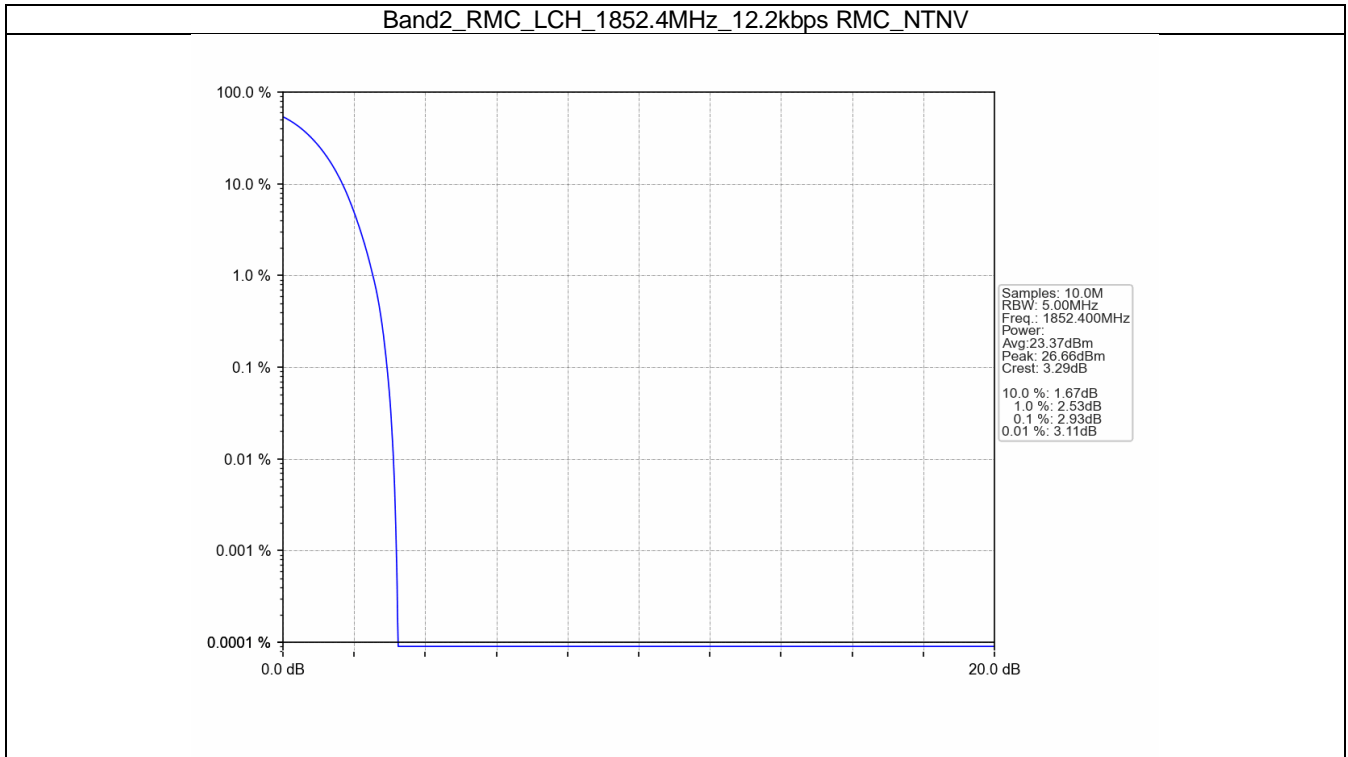

1. Peak-Average Ratio

1.1 Band2

1.1.1 Test Result

Band: 2						
ENV	Mode		Frequency (MHz)	Peak-Average Ratio (dB)		Verdict
	Network	Subset		Result	Limit	
NTNV	RMC	12.2kbps RMC	1852.4	2.93	<=13	Pass
			1880	3.07	<=13	Pass
			1907.6	3.02	<=13	Pass
	HSDPA	Subtest 1	1852.4	5.86	<=13	Pass
			1880	5.77	<=13	Pass
			1907.6	5.76	<=13	Pass
	HSUPA	Subtest 1	1852.4	5.81	<=13	Pass
			1880	5.86	<=13	Pass
			1907.6	5.89	<=13	Pass

1.1.2 Test Graph

Band2_RMC_HCH_1907.6MHz_12.2kbps RMC_NTNV

Band2_HSDPA_LCH_1852.4MHz_Subtest 1_NTNV

Band2_HSDPA_MCH_1880MHz_Subtest 1_NTNV

Band2_HSDPA_HCH_1907.6MHz_Subtest 1_NTNV

Band2_HSUPA_LCH_1852.4MHz_Subtest 1_NTNV

Band2_HSUPA_MCH_1880MHz_Subtest 1_NTNV

Band2_HSUPA_HCH_1907.6MHz_Subtest 1_NTNV

2. Peak-Average Ratio

2.1 Band4

2.1.1 Test Result

Band: 4						
ENV	Mode		Frequency (MHz)	Peak-Average Ratio (dB)		Verdict
	Network	Subset		Result	Limit	
NTNV	RMC	12.2kbps RMC	1712.4	2.98	<=13	Pass
			1732.6	3.01	<=13	Pass
			1752.6	3.15	<=13	Pass
	HSDPA	Subtest 1	1712.4	5.77	<=13	Pass
			1732.6	5.76	<=13	Pass
			1752.6	5.96	<=13	Pass
	HSUPA	Subtest 1	1712.4	5.84	<=13	Pass
			1732.6	5.70	<=13	Pass
			1752.6	5.98	<=13	Pass