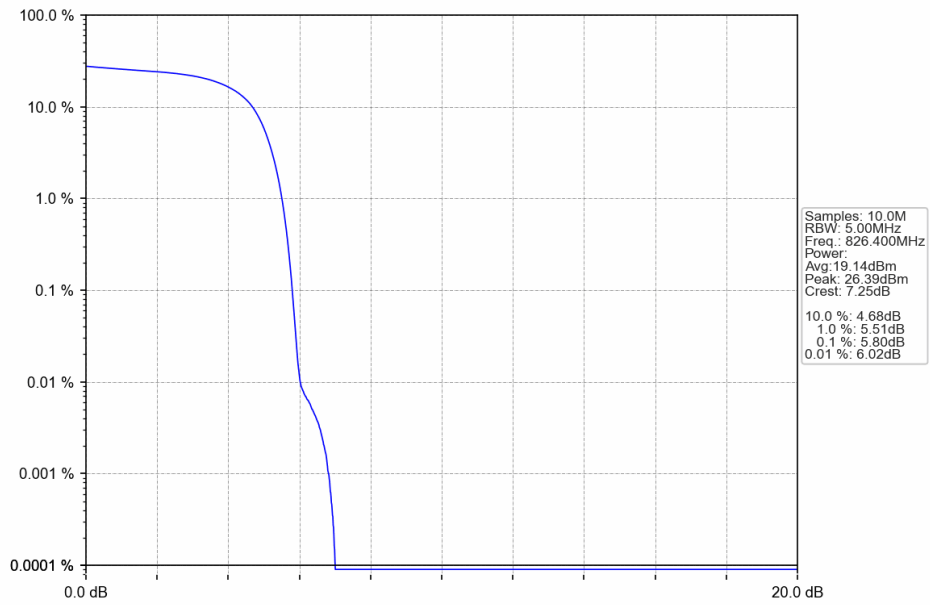

3.1.2 Test Graph

Band5_RMC_HCH_846.6MHz_12.2kbps RMC_NTNV

Band5_HSDPA_LCH_826.4MHz_Subtest 1_NTNV

Band5_HSDPA_MCH_836.6MHz_Subtest 1_NTNV

Band5_HSDPA_HCH_846.6MHz_Subtest 1_NTNV

Band5_HSUPA_LCH_826.4MHz_Subtest 1_NTNV