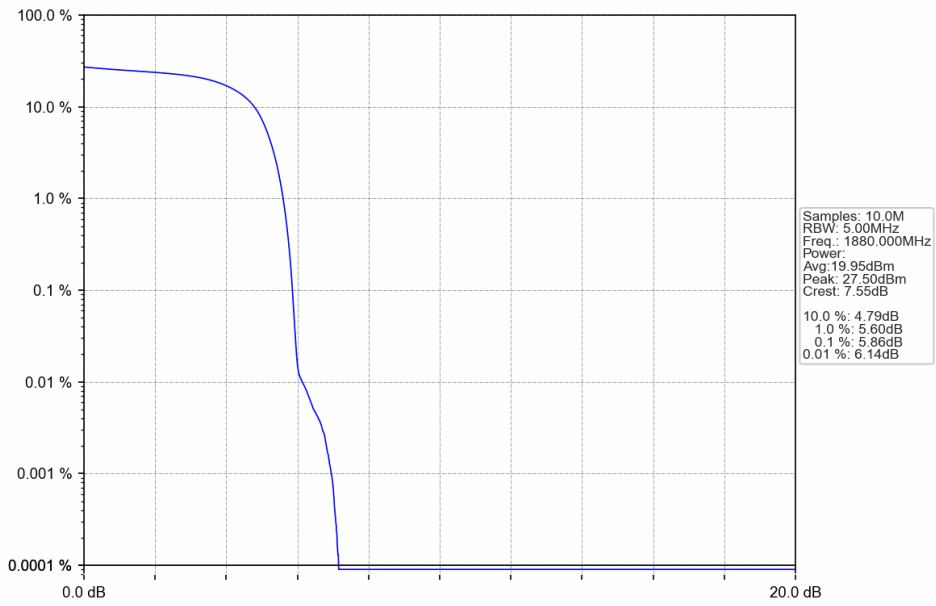

1. Peak-Average Ratio

1.1 Band2

1.1.1 Test Result

Band: 2						
ENV	Mode		Frequency (MHz)	Peak-Average Ratio (dB)		Verdict
	Network	Subset		Result	Limit	
NTNV	RMC	12.2kbps RMC	1852.4	2.93	<=13	Pass
			1880	3.07	<=13	Pass
			1907.6	3.02	<=13	Pass
	HSDPA	Subtest 1	1852.4	5.86	<=13	Pass
			1880	5.77	<=13	Pass
			1907.6	5.76	<=13	Pass
	HSUPA	Subtest 1	1852.4	5.81	<=13	Pass
			1880	5.86	<=13	Pass
			1907.6	5.89	<=13	Pass

1.1.2 Test Graph

Band2_RMC_HCH_1907.6MHz_12.2kbps RMC_NTNV

Band2_HSDPA_LCH_1852.4MHz_Subtest 1_NTNV

Band2_HSDPA_MCH_1880MHz_Subtest 1_NTNV

Band2_HSDPA_HCH_1907.6MHz_Subtest 1_NTNV

Band2_HSUPA_LCH_1852.4MHz_Subtest 1_NTNV

Band2_HSUPA_MCH_1880MHz_Subtest 1_NTNV

Band2_HSUPA_HCH_1907.6MHz_Subtest 1_NTNV

2. Peak-Average Ratio

2.1 Band4

2.1.1 Test Result

Band: 4						
ENV	Mode		Frequency (MHz)	Peak-Average Ratio (dB)		Verdict
	Network	Subset		Result	Limit	
NTNV	RMC	12.2kbps RMC	1712.4	2.98	<=13	Pass
			1732.6	3.01	<=13	Pass
			1752.6	3.15	<=13	Pass
	HSDPA	Subtest 1	1712.4	5.77	<=13	Pass
			1732.6	5.76	<=13	Pass
			1752.6	5.96	<=13	Pass
	HSUPA	Subtest 1	1712.4	5.84	<=13	Pass
			1732.6	5.70	<=13	Pass
			1752.6	5.98	<=13	Pass