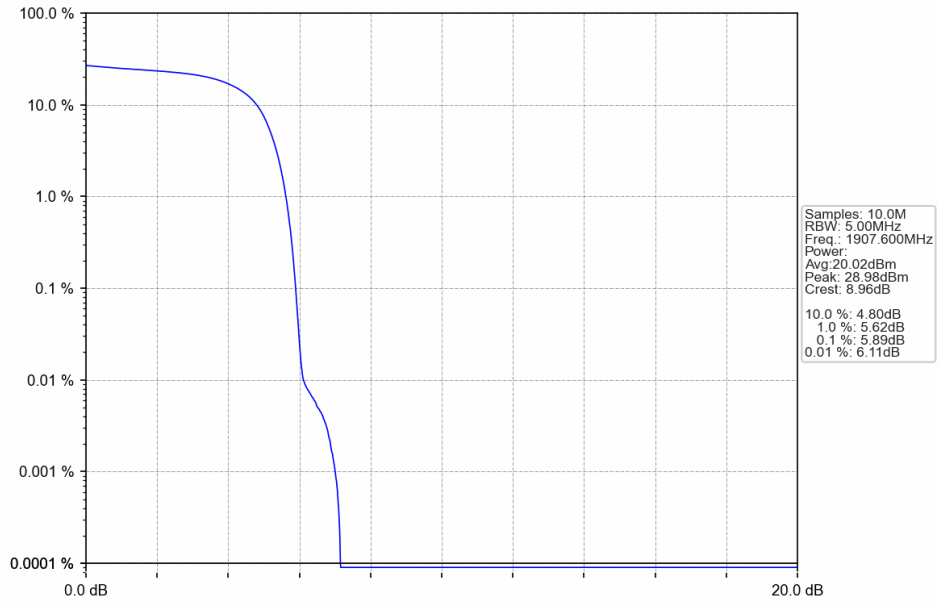

1. Peak-Average Ratio

1.1 Band2

1.1.1 Test Result

Band: 2						
ENV	Mode		Frequency (MHz)	Peak-Average Ratio (dB)		Verdict
	Network	Subset		Result	Limit	
NTNV	RMC	12.2kbps RMC	1852.4	2.93	<=13	Pass
			1880	3.07	<=13	Pass
			1907.6	3.02	<=13	Pass
	HSDPA	Subtest 1	1852.4	5.86	<=13	Pass
			1880	5.77	<=13	Pass
			1907.6	5.76	<=13	Pass
	HSUPA	Subtest 1	1852.4	5.81	<=13	Pass
			1880	5.86	<=13	Pass
			1907.6	5.89	<=13	Pass

1.1.2 Test Graph

Band2_RMC_HCH_1907.6MHz_12.2kbps RMC_NTNV

Band2_HSDPA_LCH_1852.4MHz_Subtest 1_NTNV

Band2_HSDPA_MCH_1880MHz_Subtest 1_NTNV

Band2_HSDPA_HCH_1907.6MHz_Subtest 1_NTNV

Band2_HSUPA_LCH_1852.4MHz_Subtest 1_NTNV

Band2_HSUPA_MCH_1880MHz_Subtest 1_NTNV

Band2_HSUPA_HCH_1907.6MHz_Subtest 1_NTNV

2. Peak-Average Ratio

2.1 Band4

2.1.1 Test Result

Band: 4						
ENV	Mode		Frequency (MHz)	Peak-Average Ratio (dB)		Verdict
	Network	Subset		Result	Limit	
NTNV	RMC	12.2kbps RMC	1712.4	2.98	<=13	Pass
			1732.6	3.01	<=13	Pass
			1752.6	3.15	<=13	Pass
	HSDPA	Subtest 1	1712.4	5.77	<=13	Pass
			1732.6	5.76	<=13	Pass
			1752.6	5.96	<=13	Pass
	HSUPA	Subtest 1	1712.4	5.84	<=13	Pass
			1732.6	5.70	<=13	Pass
			1752.6	5.98	<=13	Pass