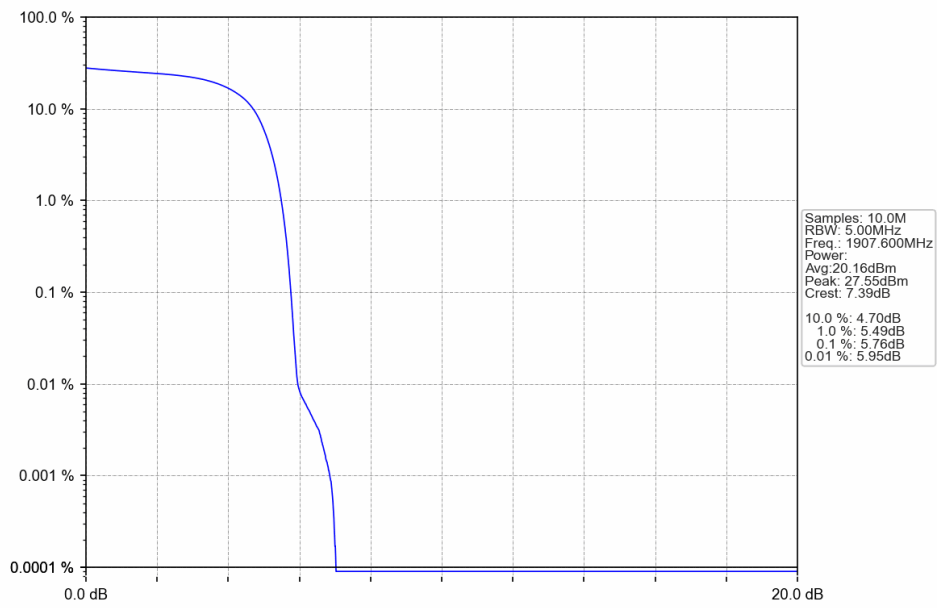

1. Peak-Average Ratio

1.1 Band2

1.1.1 Test Result

Band: 2						
ENV	Mode		Frequency (MHz)	Peak-Average Ratio (dB)		Verdict
	Network	Subset		Result	Limit	
NTNV	RMC	12.2kbps RMC	1852.4	2.93	<=13	Pass
			1880	3.07	<=13	Pass
			1907.6	3.02	<=13	Pass
	HSDPA	Subtest 1	1852.4	5.86	<=13	Pass
			1880	5.77	<=13	Pass
			1907.6	5.76	<=13	Pass
	HSUPA	Subtest 1	1852.4	5.81	<=13	Pass
			1880	5.86	<=13	Pass
			1907.6	5.89	<=13	Pass

1.1.2 Test Graph

Band2_RMC_HCH_1907.6MHz_12.2kbps RMC_NTNV

Band2_HSDPA_LCH_1852.4MHz_Subtest 1_NTNV

Band2_HSDPA_MCH_1880MHz_Subtest 1_NTNV

Band2_HSDPA_HCH_1907.6MHz_Subtest 1_NTNV

Band2_HSUPA_LCH_1852.4MHz_Subtest 1_NTNV

Band2_HSUPA_MCH_1880MHz_Subtest 1_NTNV

Band2_HSUPA_HCH_1907.6MHz_Subtest 1_NTNV

2. Peak-Average Ratio

2.1 Band4

2.1.1 Test Result

Band: 4						
ENV	Mode		Frequency (MHz)	Peak-Average Ratio (dB)		Verdict
	Network	Subset		Result	Limit	
NTNV	RMC	12.2kbps RMC	1712.4	2.98	<=13	Pass
			1732.6	3.01	<=13	Pass
			1752.6	3.15	<=13	Pass
	HSDPA	Subtest 1	1712.4	5.77	<=13	Pass
			1732.6	5.76	<=13	Pass
			1752.6	5.96	<=13	Pass
	HSUPA	Subtest 1	1712.4	5.84	<=13	Pass
			1732.6	5.70	<=13	Pass
			1752.6	5.98	<=13	Pass