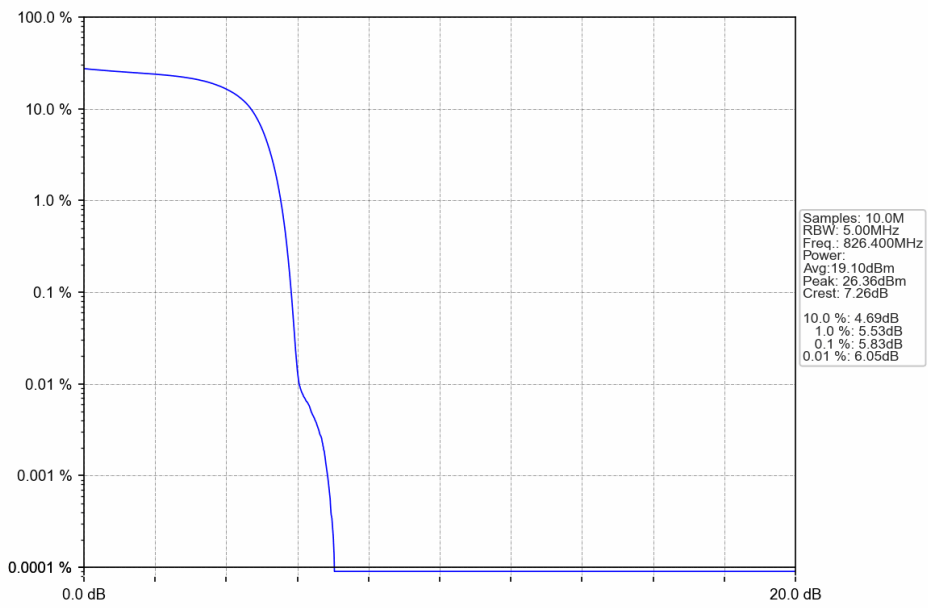

Band4_HSUPA_MCH_1732.6MHz_Subtest 1_NTNV

Band4_HSUPA_HCH_1752.6MHz_Subtest 1_NTNV

3. Peak-Average Ratio

3.1 Band5

3.1.1 Test Result

Band: 5						
ENV	Mode		Frequency (MHz)	Peak-Average Ratio (dB)		Verdict
	Network	Subset		Result	Limit	
NTNV	RMC	12.2kbps RMC	826.4	3.07	<=13	Pass
			836.6	3.13	<=13	Pass
			846.6	3.07	<=13	Pass
	HSDPA	Subtest 1	826.4	5.83	<=13	Pass
			836.6	5.78	<=13	Pass
			846.6	5.85	<=13	Pass
	HSUPA	Subtest 1	826.4	5.80	<=13	Pass
			836.6	5.76	<=13	Pass
			846.6	5.82	<=13	Pass

3.1.2 Test Graph

Band5_RMC_HCH_846.6MHz_12.2kbps RMC_NTNV

Band5_HSDPA_LCH_826.4MHz_Subtest 1_NTNV

Band5_HSDPA_MCH_836.6MHz_Subtest 1_NTNV

Band5_HSDPA_HCH_846.6MHz_Subtest 1_NTNV

Band5_HSUPA_LCH_826.4MHz_Subtest 1_NTNV