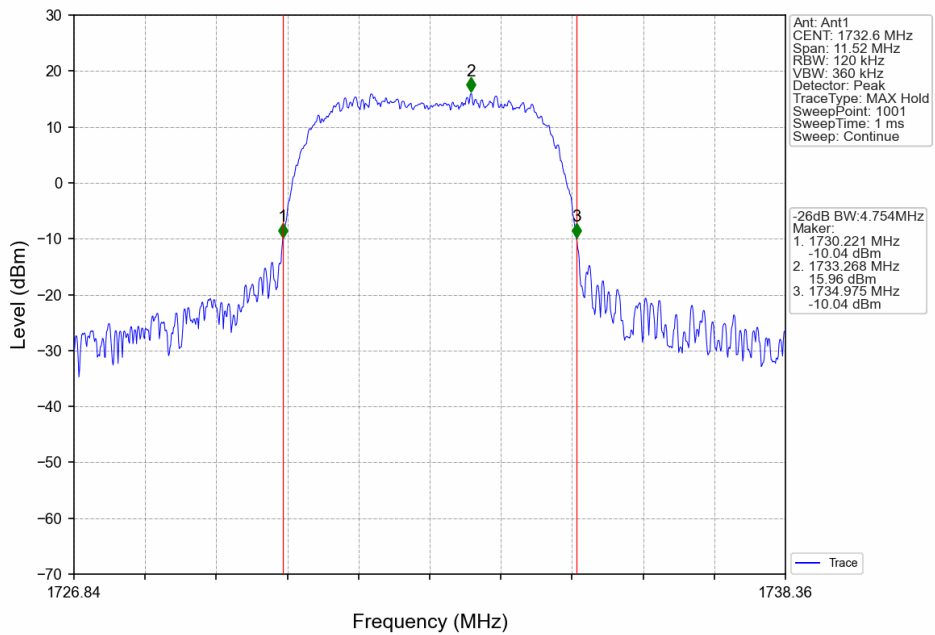

2.2.2 Test Graph

Band4_RMC_HCH_1752.6MHz_12.2kbps RMC_NTNV

Band4_HSDPA_LCH_1712.4MHz_Subtest 1_NTNV

Band4_HSDPA_MCH_1732.6MHz_Subtest 1_NTNV

Band4_HSDPA_HCH_1752.6MHz_Subtest 1_NTNV

Band4_HSUPA_LCH_1712.4MHz_Subtest 1_NTNV

Band4_HSUPA_MCH_1732.6MHz_Subtest 1_NTNV

Band4_HSUPA_HCH_1752.6MHz_Subtest 1_NTNV

3. 99% & 26dB Bandwidth

3.1 Band5_OBW

3.1.1 Test Result

Band: 5						
ENV	Mode		Frequency (MHz)	99% Occupied Bandwidth (MHz)		Verdict
	Network	Subset		Result		
NTNV	RMC	12.2kbps RMC	826.4	4.121		Pass
			836.6	4.130		Pass
			846.6	4.132		Pass
	HSDPA	Subtest 1	826.4	4.135		Pass
			836.6	4.132		Pass
			846.6	4.146		Pass
	HSUPA	Subtest 1	826.4	4.140		Pass
			836.6	4.138		Pass
			846.6	4.127		Pass