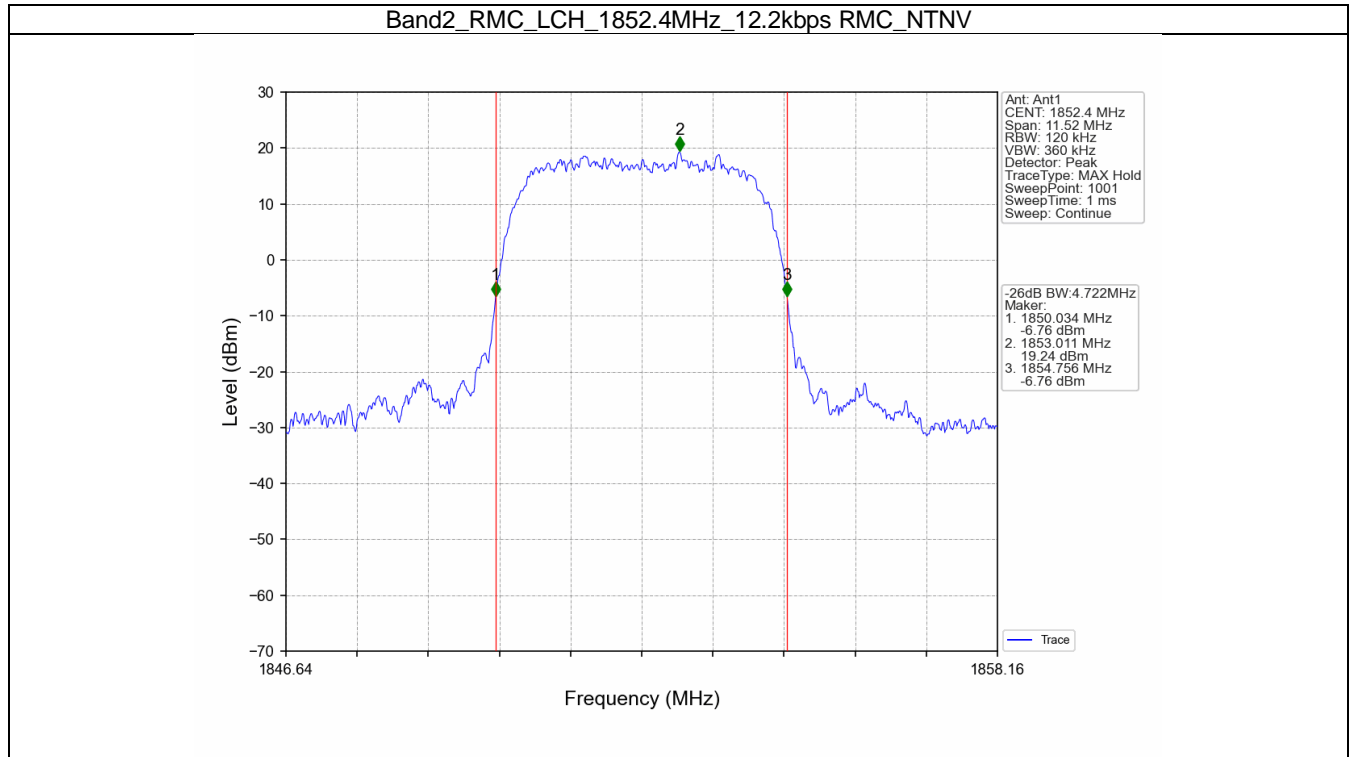

1.1.2 Test Graph

Band2_RMC_HCH_1907.6MHz_12.2kbps RMC_NTNV

Band2_HSDPA_LCH_1852.4MHz_Subtest 1_NTNV

Band2_HSDPA_MCH_1880MHz_Subtest 1_NTNV

Band2_HSDPA_HCH_1907.6MHz_Subtest 1_NTNV

Band2_HSUPA_LCH_1852.4MHz_Subtest 1_NTNV

Band2_HSUPA_MCH_1880MHz_Subtest 1_NTNV

Band2_HSUPA_HCH_1907.6MHz_Subtest 1_NTNV

1.2 Band2_XDB

1.2.1 Test Result

Band: 2					
ENV	Mode		Frequency (MHz)	26dB Bandwidth (MHz)	Verdict
	Network	Subset		Result	
NTNV	RMC	12.2kbps RMC	1852.4	4.722	Pass
			1880	4.690	Pass
			1907.6	4.729	Pass
	HSDPA	Subtest 1	1852.4	4.745	Pass
			1880	4.744	Pass
			1907.6	4.762	Pass
	HSUPA	Subtest 1	1852.4	4.758	Pass
			1880	4.729	Pass
			1907.6	4.739	Pass

1.2.2 Test Graph

Band2_RMC_HCH_1907.6MHz_12.2kbps RMC_NTNV

Band2_HSDPA_LCH_1852.4MHz_Subtest 1_NTNV

Band2_HSDPA_MCH_1880MHz_Subtest 1_NTNV

Band2_HSDPA_HCH_1907.6MHz_Subtest 1_NTNV

Band2_HSUPA_LCH_1852.4MHz_Subtest 1_NTNV

Band2_HSUPA_MCH_1880MHz_Subtest 1_NTNV

Band2_HSUPA_HCH_1907.6MHz_Subtest 1_NTNV

2. 99% & 26dB Bandwidth

2.1 Band4_OBW

2.1.1 Test Result

Band: 4					
ENV	Mode		Frequency (MHz)	99% Occupied Bandwidth (MHz)	Verdict
	Network	Subset		Result	
NTNV	RMC	12.2kbps RMC	1712.4	4.120	Pass
			1732.6	4.134	Pass
			1752.6	4.114	Pass
	HSDPA	Subtest 1	1712.4	4.144	Pass
			1732.6	4.142	Pass
			1752.6	4.138	Pass
	HSUPA	Subtest 1	1712.4	4.139	Pass
			1732.6	4.126	Pass
			1752.6	4.153	Pass