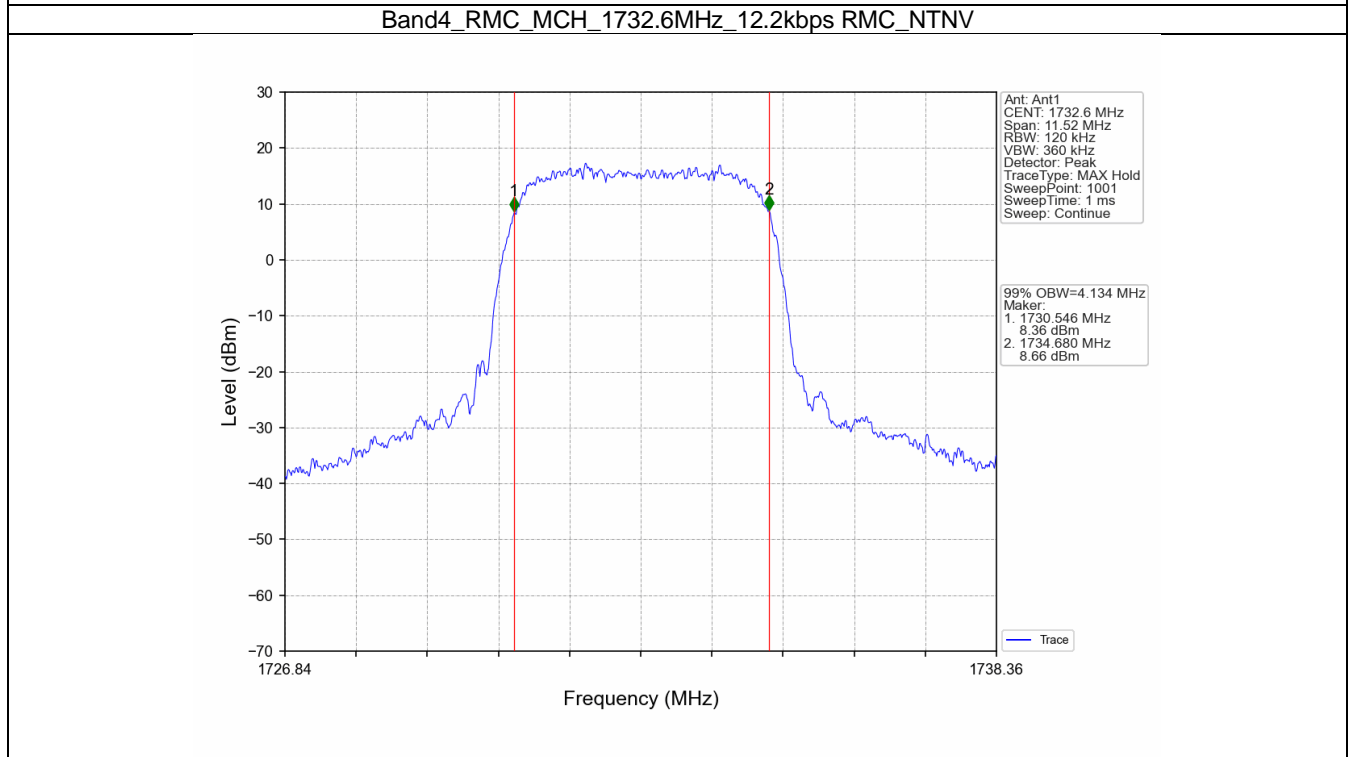

Band2_HSUPA_MCH_1880MHz_Subtest 1_NTNV

Band2_HSUPA_HCH_1907.6MHz_Subtest 1_NTNV

2. 99% & 26dB Bandwidth

2.1 Band4_OBW

2.1.1 Test Result

Band: 4					
ENV	Mode		Frequency (MHz)	99% Occupied Bandwidth (MHz)	Verdict
	Network	Subset		Result	
NTNV	RMC	12.2kbps RMC	1712.4	4.120	Pass
			1732.6	4.134	Pass
			1752.6	4.114	Pass
	HSDPA	Subtest 1	1712.4	4.144	Pass
			1732.6	4.142	Pass
			1752.6	4.138	Pass
	HSUPA	Subtest 1	1712.4	4.139	Pass
			1732.6	4.126	Pass
			1752.6	4.153	Pass

2.1.2 Test Graph

Band4_RMC_HCH_1752.6MHz_12.2kbps RMC_NTNV

Band4_HSDPA_LCH_1712.4MHz_Subtest 1_NTNV

Band4_HSDPA_MCH_1732.6MHz_Subtest 1_NTNV

Band4_HSDPA_HCH_1752.6MHz_Subtest 1_NTNV

Band4_HSUPA_LCH_1712.4MHz_Subtest 1_NTNV