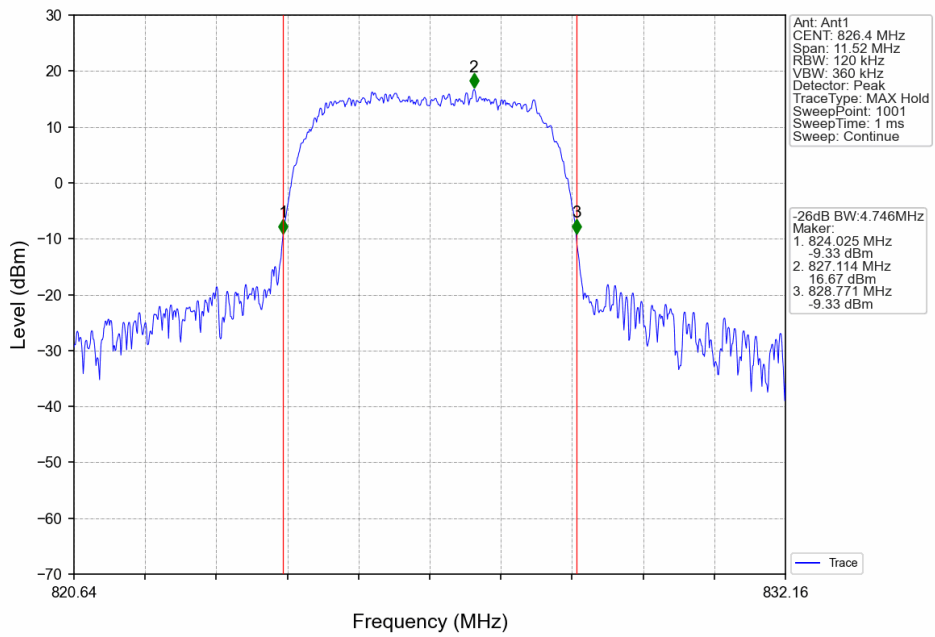

3.1.2 Test Graph

Band5_RMC_HCH_846.6MHz_12.2kbps RMC_NTNV

Band5_HSDPA_LCH_826.4MHz_Subtest 1_NTNV

Band5_HSDPA_MCH_836.6MHz_Subtest 1_NTNV

Band5_HSDPA_HCH_846.6MHz_Subtest 1_NTNV

Band5_HSUPA_LCH_826.4MHz_Subtest 1_NTNV

Band5_HSUPA_MCH_836.6MHz_Subtest 1_NTNV

Band5_HSUPA_HCH_846.6MHz_Subtest 1_NTNV

3.2 Band5_XDB

3.2.1 Test Result

Band: 5					
ENV	Mode		Frequency (MHz)	26dB Bandwidth (MHz)	Verdict
	Network	Subset		Result	
NTNV	RMC	12.2kbps RMC	826.4	4.716	Pass
			836.6	4.737	Pass
			846.6	4.720	Pass
	HSDPA	Subtest 1	826.4	4.746	Pass
			836.6	4.755	Pass
			846.6	4.743	Pass
	HSUPA	Subtest 1	826.4	4.760	Pass
			836.6	4.744	Pass
			846.6	4.744	Pass

3.2.2 Test Graph

Band5_RMC_HCH_846.6MHz_12.2kbps RMC_NTNV

Band5_HSDPA_LCH_826.4MHz_Subtest 1_NTNV

Band5_HSDPA_MCH_836.6MHz_Subtest 1_NTNV

Band5_HSDPA_HCH_846.6MHz_Subtest 1_NTNV

Band5_HSUPA_LCH_826.4MHz_Subtest 1_NTNV