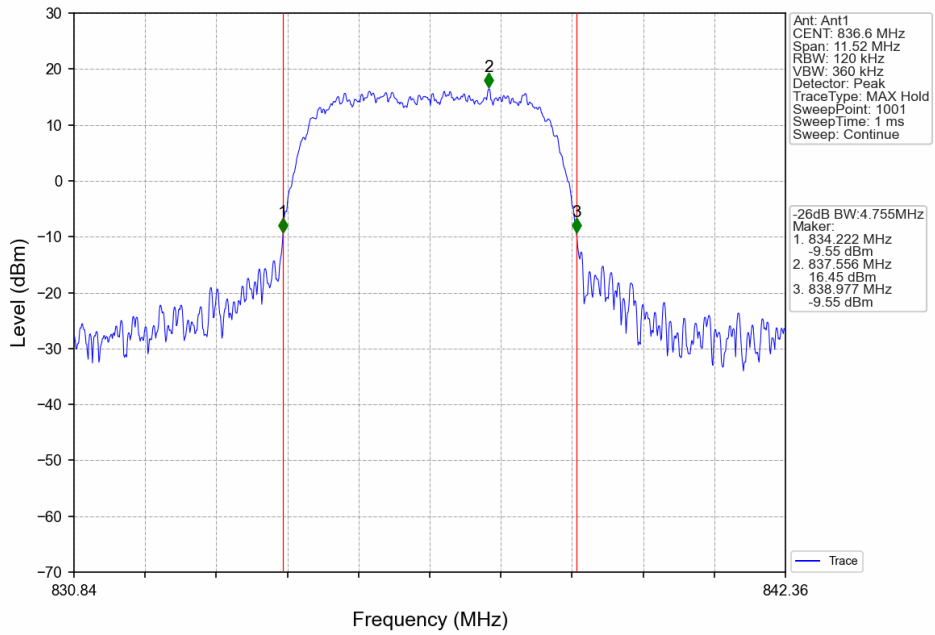

3.2.2 Test Graph

Band5_RMC_HCH_846.6MHz_12.2kbps RMC_NTNV

Band5_HSDPA_LCH_826.4MHz_Subtest 1_NTNV

Band5_HSDPA_MCH_836.6MHz_Subtest 1_NTNV

Band5_HSDPA_HCH_846.6MHz_Subtest 1_NTNV

Band5_HSUPA_LCH_826.4MHz_Subtest 1_NTNV