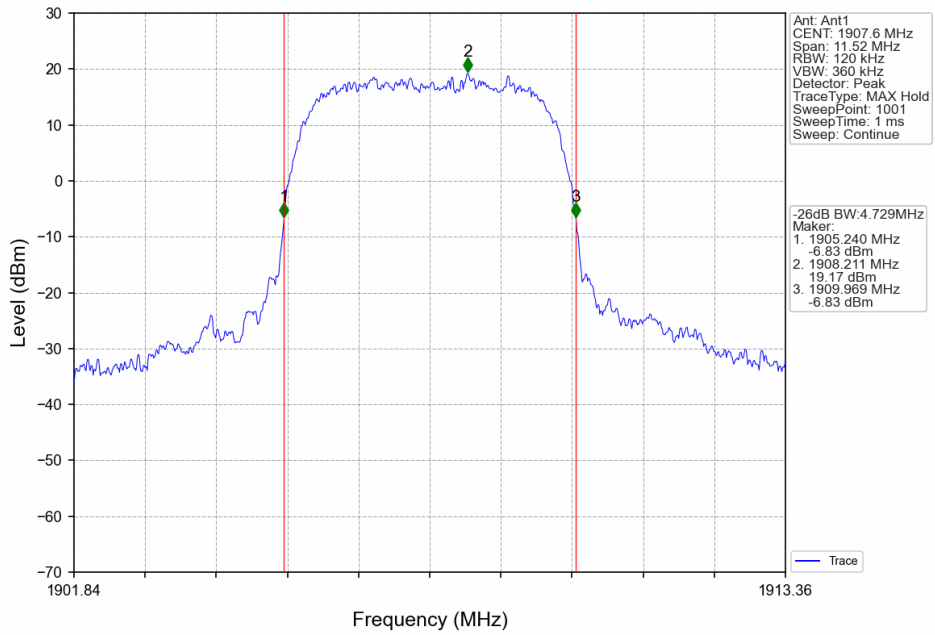

Band2_HSUPA_MCH_1880MHz_Subtest 1_NTNV

Band2_HSUPA_HCH_1907.6MHz_Subtest 1_NTNV

1.2 Band2_XDB

1.2.1 Test Result

Band: 2					
ENV	Mode		Frequency (MHz)	26dB Bandwidth (MHz)	Verdict
	Network	Subset		Result	
NTNV	RMC	12.2kbps RMC	1852.4	4.722	Pass
			1880	4.690	Pass
			1907.6	4.729	Pass
	HSDPA	Subtest 1	1852.4	4.745	Pass
			1880	4.744	Pass
			1907.6	4.762	Pass
	HSUPA	Subtest 1	1852.4	4.758	Pass
			1880	4.729	Pass
			1907.6	4.739	Pass

1.2.2 Test Graph

Band2_RMC_HCH_1907.6MHz_12.2kbps RMC_NTNV

Band2_HSDPA_LCH_1852.4MHz_Subtest 1_NTNV

Band2_HSDPA_MCH_1880MHz_Subtest 1_NTNV

Band2_HSDPA_HCH_1907.6MHz_Subtest 1_NTNV

Band2_HSUPA_LCH_1852.4MHz_Subtest 1_NTNV