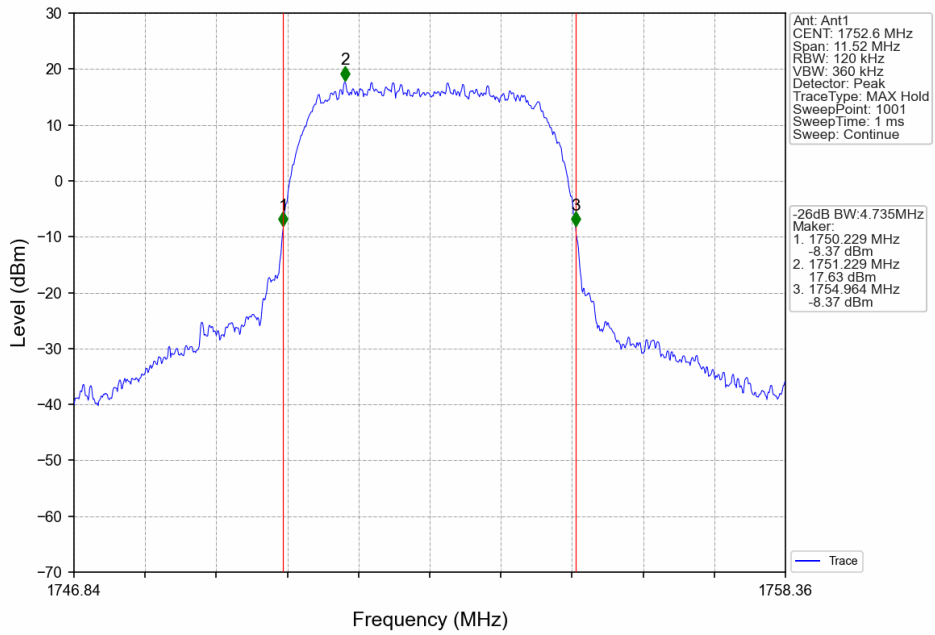

Band4_HSUPA_MCH_1732.6MHz_Subtest 1_NTNV

Band4_HSUPA_HCH_1752.6MHz_Subtest 1_NTNV

2.2 Band4_XDB

2.2.1 Test Result

Band: 4					
ENV	Mode		Frequency (MHz)	26dB Bandwidth (MHz)	Verdict
	Network	Subset		Result	
NTNV	RMC	12.2kbps RMC	1712.4	4.730	Pass
			1732.6	4.744	Pass
			1752.6	4.735	Pass
	HSDPA	Subtest 1	1712.4	4.733	Pass
			1732.6	4.758	Pass
			1752.6	4.759	Pass
	HSUPA	Subtest 1	1712.4	4.743	Pass
			1732.6	4.754	Pass
			1752.6	4.757	Pass

2.2.2 Test Graph

Band4_RMC_HCH_1752.6MHz_12.2kbps RMC_NTNV

Band4_HSDPA_LCH_1712.4MHz_Subtest 1_NTNV

Band4_HSDPA_MCH_1732.6MHz_Subtest 1_NTNV

Band4_HSDPA_HCH_1752.6MHz_Subtest 1_NTNV

Band4_HSUPA_LCH_1712.4MHz_Subtest 1_NTNV