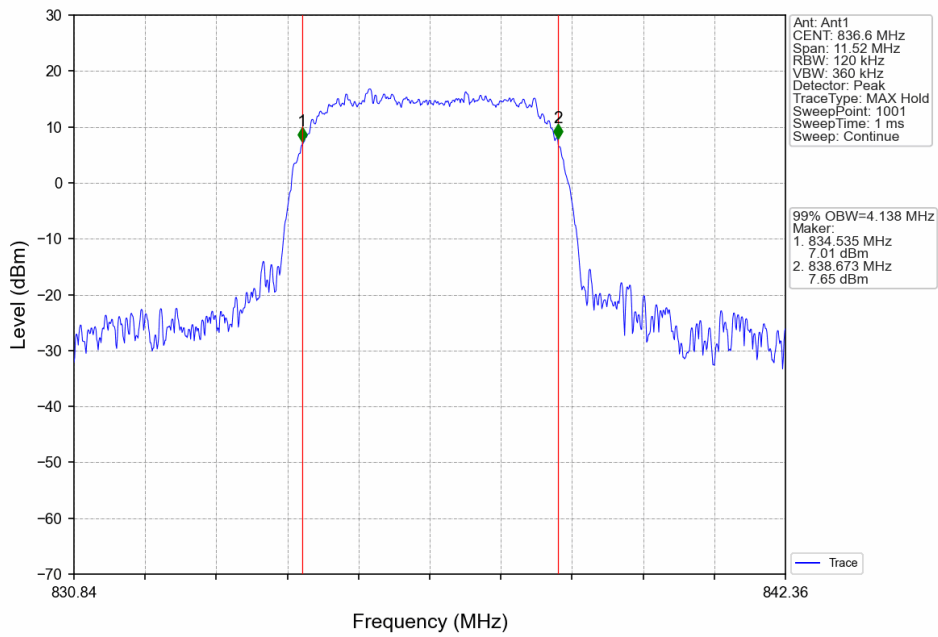

Band5_HSUPA_MCH_836.6MHz_Subtest 1_NTNV