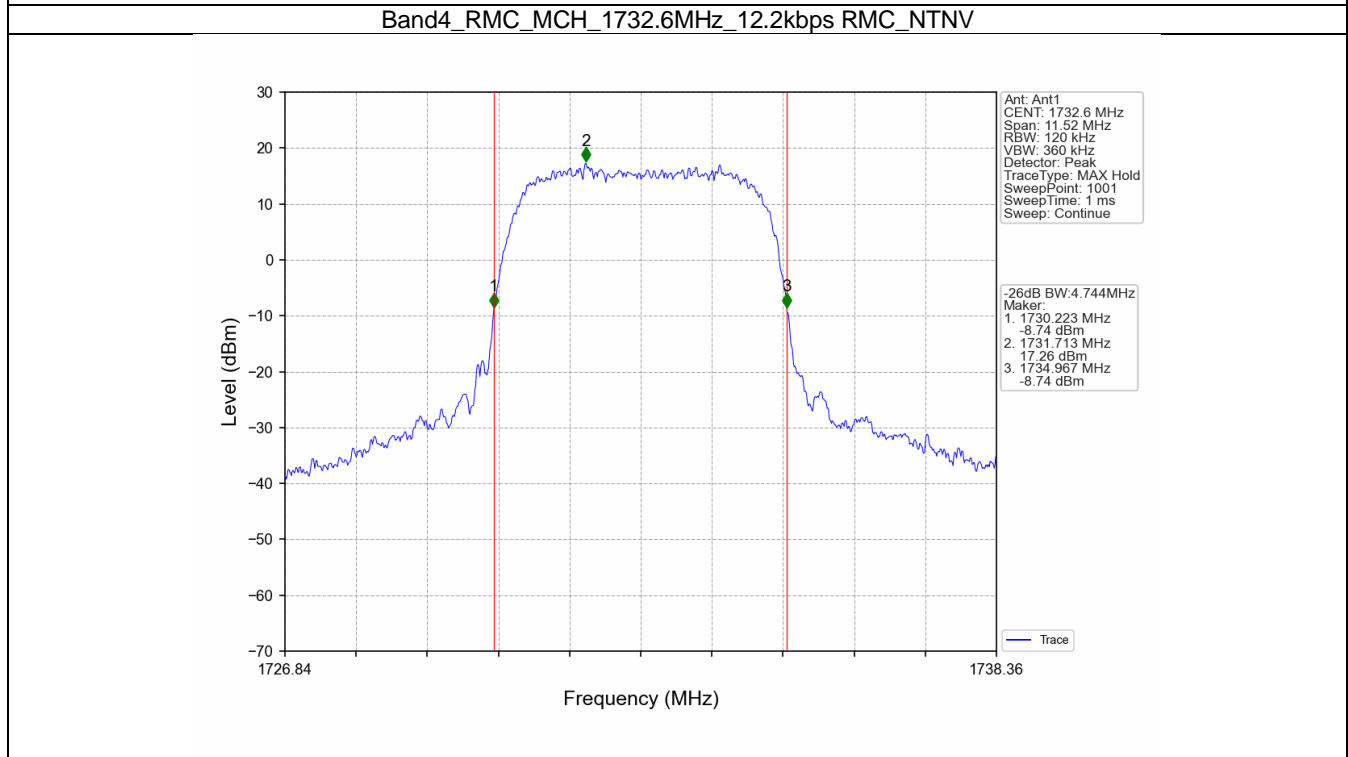

2.1.2 Test Graph

Band4_RMC_HCH_1752.6MHz_12.2kbps RMC_NTNV

Band4_HSDPA_LCH_1712.4MHz_Subtest 1_NTNV

Band4_HSDPA_MCH_1732.6MHz_Subtest 1_NTNV

Band4_HSDPA_HCH_1752.6MHz_Subtest 1_NTNV

Band4_HSUPA_LCH_1712.4MHz_Subtest 1_NTNV

Band4_HSUPA_MCH_1732.6MHz_Subtest 1_NTNV

Band4_HSUPA_HCH_1752.6MHz_Subtest 1_NTNV

2.2 Band4_XDB

2.2.1 Test Result

Band: 4					
ENV	Mode		Frequency (MHz)	26dB Bandwidth (MHz)	Verdict
	Network	Subset		Result	
NTNV	RMC	12.2kbps RMC	1712.4	4.730	Pass
			1732.6	4.744	Pass
			1752.6	4.735	Pass
	HSDPA	Subtest 1	1712.4	4.733	Pass
			1732.6	4.758	Pass
			1752.6	4.759	Pass
	HSUPA	Subtest 1	1712.4	4.743	Pass
			1732.6	4.754	Pass
			1752.6	4.757	Pass

2.2.2 Test Graph

Band4_RMC_HCH_1752.6MHz_12.2kbps RMC_NTNV

Band4_HSDPA_LCH_1712.4MHz_Subtest 1_NTNV

Band4_HSDPA_MCH_1732.6MHz_Subtest 1_NTNV

Band4_HSDPA_HCH_1752.6MHz_Subtest 1_NTNV

Band4_HSUPA_LCH_1712.4MHz_Subtest 1_NTNV