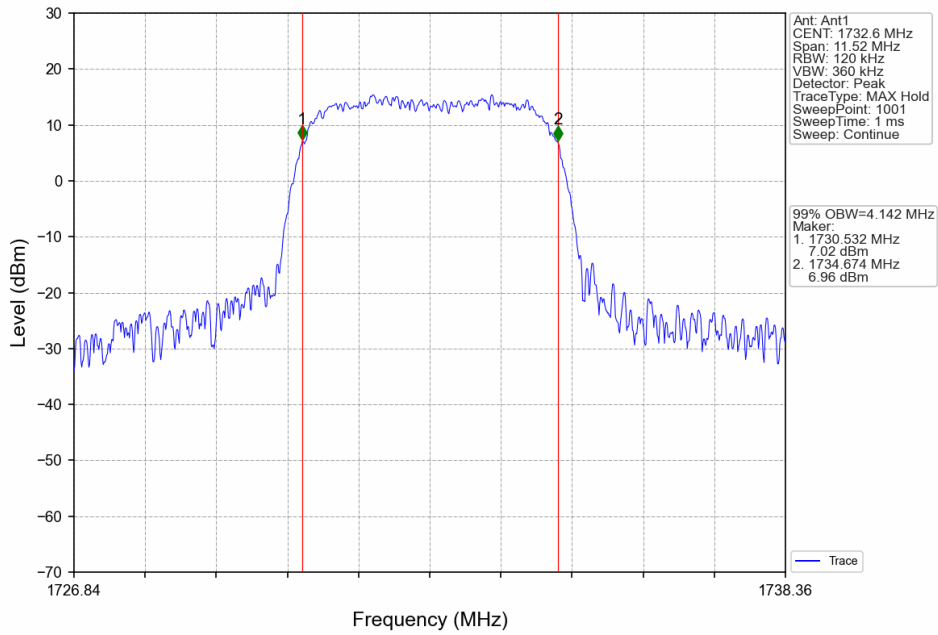

2.1.2 Test Graph

Band4_RMC_HCH_1752.6MHz_12.2kbps RMC_NTNV

Band4_HSDPA_LCH_1712.4MHz_Subtest 1_NTNV

Band4_HSDPA_MCH_1732.6MHz_Subtest 1_NTNV

Band4_HSDPA_HCH_1752.6MHz_Subtest 1_NTNV

Band4_HSUPA_LCH_1712.4MHz_Subtest 1_NTNV

2.2.2 Test Graph

Band4_RMC_HCH_1752.6MHz_12.2kbps RMC_NTNV

Band4_HSDPA_LCH_1712.4MHz_Subtest 1_NTNV

Band4_HSDPA_MCH_1732.6MHz_Subtest 1_NTNV

Band4_HSDPA_HCH_1752.6MHz_Subtest 1_NTNV

Band4_HSUPA_LCH_1712.4MHz_Subtest 1_NTNV