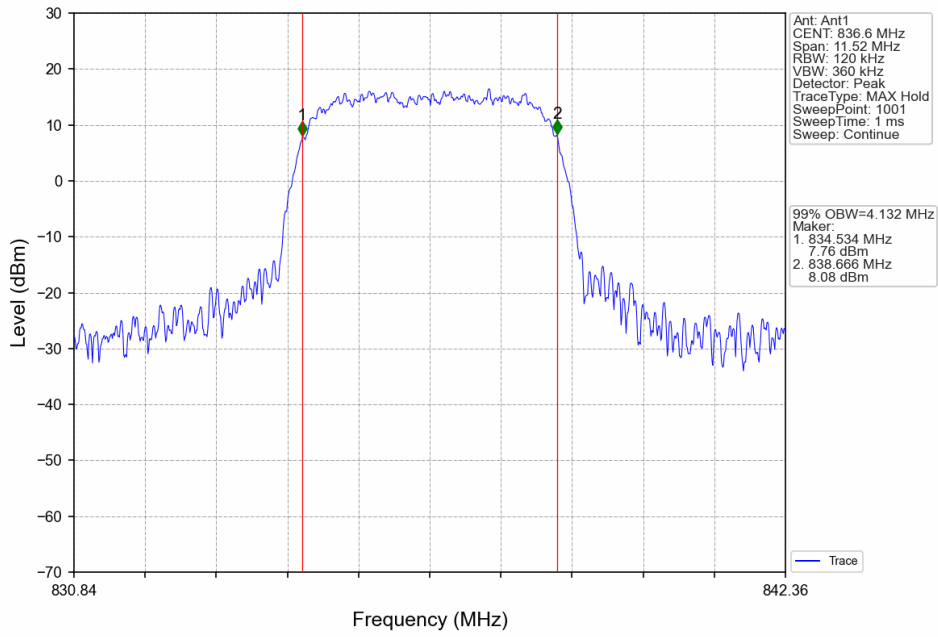

3.1.2 Test Graph

Band5_RMC_HCH_846.6MHz_12.2kbps RMC_NTNV

Band5_HSDPA_LCH_826.4MHz_Subtest 1_NTNV

Band5_HSDPA_MCH_836.6MHz_Subtest 1_NTNV

Band5_HSDPA_HCH_846.6MHz_Subtest 1_NTNV

Band5_HSUPA_LCH_826.4MHz_Subtest 1_NTNV