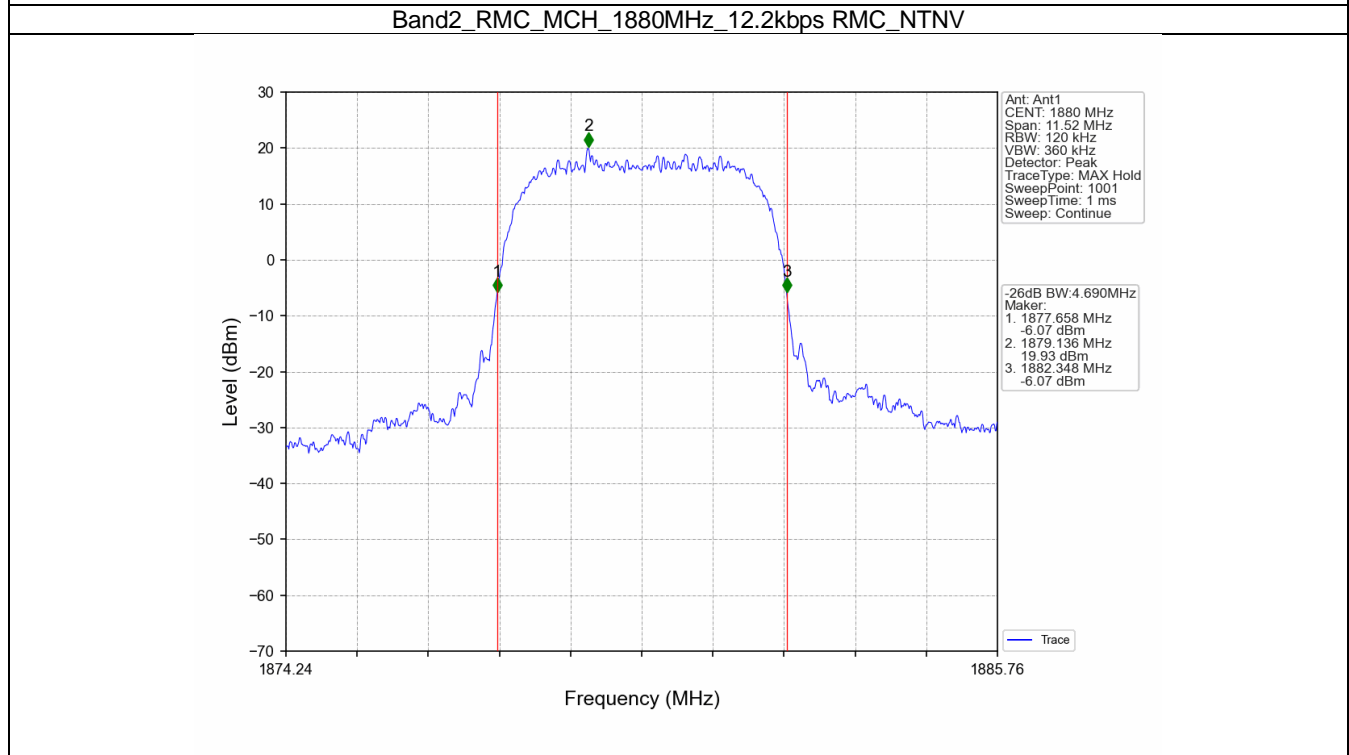

Band2_HSUPA_MCH_1880MHz_Subtest 1_NTNV

Band2_HSUPA_HCH_1907.6MHz_Subtest 1_NTNV

1.2 Band2_XDB

1.2.1 Test Result

Band: 2					
ENV	Mode		Frequency (MHz)	26dB Bandwidth (MHz)	Verdict
	Network	Subset		Result	
NTNV	RMC	12.2kbps RMC	1852.4	4.722	Pass
			1880	4.690	Pass
			1907.6	4.729	Pass
	HSDPA	Subtest 1	1852.4	4.745	Pass
			1880	4.744	Pass
			1907.6	4.762	Pass
	HSUPA	Subtest 1	1852.4	4.758	Pass
			1880	4.729	Pass
			1907.6	4.739	Pass

1.2.2 Test Graph

Band2_RMC_HCH_1907.6MHz_12.2kbps RMC_NTNV

Band2_HSDPA_LCH_1852.4MHz_Subtest 1_NTNV

Band2_HSDPA_MCH_1880MHz_Subtest 1_NTNV

Band2_HSDPA_HCH_1907.6MHz_Subtest 1_NTNV

Band2_HSUPA_LCH_1852.4MHz_Subtest 1_NTNV