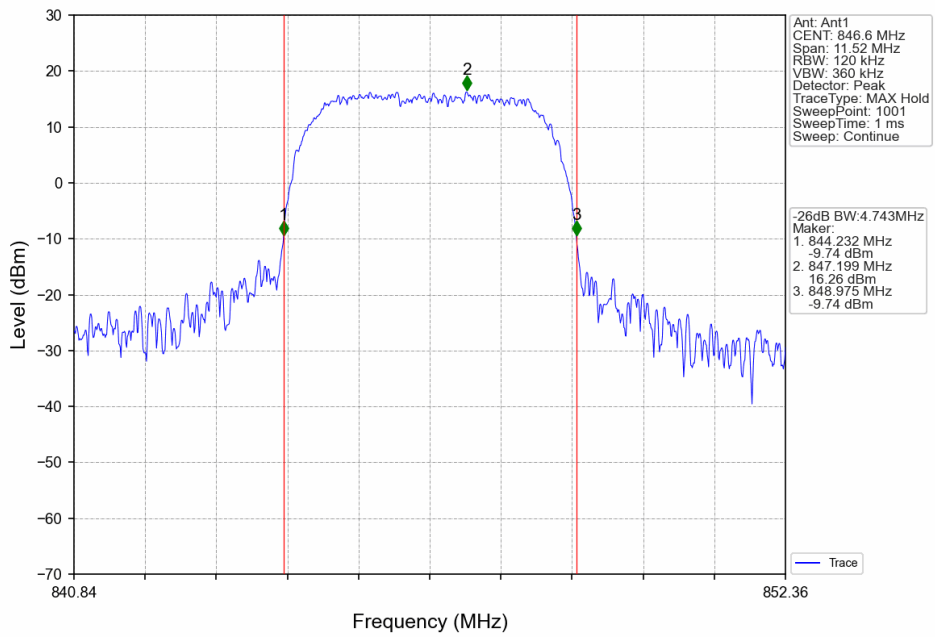

3.2.2 Test Graph

Band5_RMC_HCH_846.6MHz_12.2kbps RMC_NTNV

Band5_HSDPA_LCH_826.4MHz_Subtest 1_NTNV

Band5_HSDPA_MCH_836.6MHz_Subtest 1_NTNV

Band5_HSDPA_HCH_846.6MHz_Subtest 1_NTNV

Band5_HSUPA_LCH_826.4MHz_Subtest 1_NTNV

Band5_HSUPA_MCH_836.6MHz_Subtest 1_NTNV

Band5_HSUPA_HCH_846.6MHz_Subtest 1_NTNV