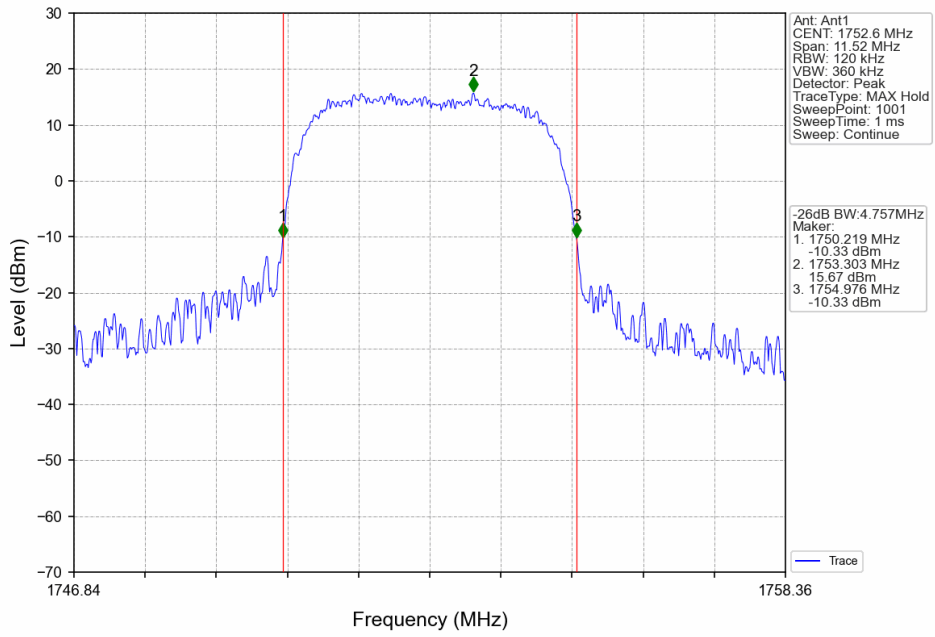

2.2.2 Test Graph

Band4_RMC_HCH_1752.6MHz_12.2kbps RMC_NTNV

Band4_HSDPA_LCH_1712.4MHz_Subtest 1_NTNV

Band4_HSDPA_MCH_1732.6MHz_Subtest 1_NTNV

Band4_HSDPA_HCH_1752.6MHz_Subtest 1_NTNV

Band4_HSUPA_LCH_1712.4MHz_Subtest 1_NTNV

Band4_HSUPA_MCH_1732.6MHz_Subtest 1_NTNV

Band4_HSUPA_HCH_1752.6MHz_Subtest 1_NTNV

3. 99% & 26dB Bandwidth

3.1 Band5_OBW

3.1.1 Test Result

Band: 5						
ENV	Mode		Frequency (MHz)	99% Occupied Bandwidth (MHz)		Verdict
	Network	Subset		Result		
NTNV	RMC	12.2kbps RMC	826.4	4.121		Pass
			836.6	4.130		Pass
			846.6	4.132		Pass
	HSDPA	Subtest 1	826.4	4.135		Pass
			836.6	4.132		Pass
			846.6	4.146		Pass
	HSUPA	Subtest 1	826.4	4.140		Pass
			836.6	4.138		Pass
			846.6	4.127		Pass