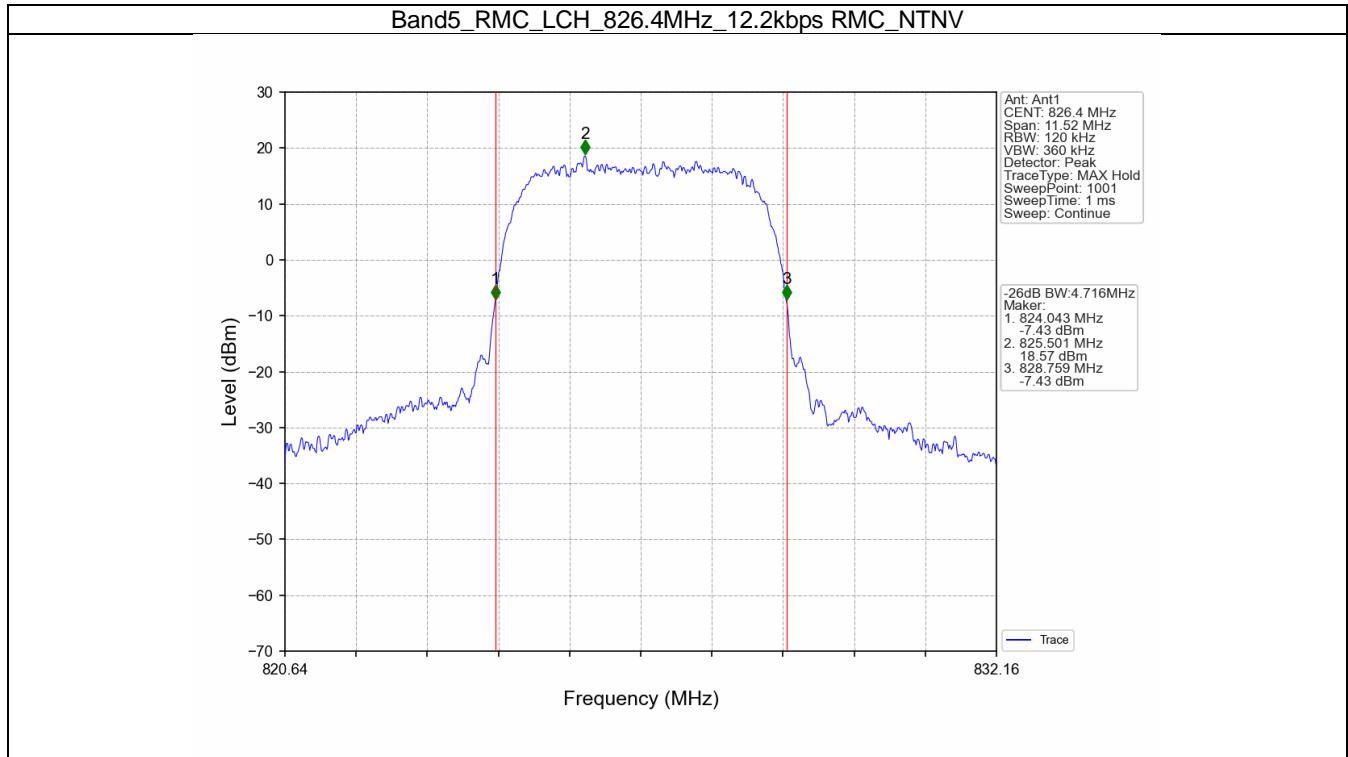

3.1.2 Test Graph

Band5_RMC_HCH_846.6MHz_12.2kbps RMC_NTNV

Band5_HSDPA_LCH_826.4MHz_Subtest 1_NTNV

Band5_HSDPA_MCH_836.6MHz_Subtest 1_NTNV

Band5_HSDPA_HCH_846.6MHz_Subtest 1_NTNV

Band5_HSUPA_LCH_826.4MHz_Subtest 1_NTNV

Band5_HSUPA_MCH_836.6MHz_Subtest 1_NTNV

Band5_HSUPA_HCH_846.6MHz_Subtest 1_NTNV

3.2 Band5_XDB

3.2.1 Test Result

Band: 5					
ENV	Mode		Frequency (MHz)	26dB Bandwidth (MHz)	Verdict
	Network	Subset		Result	
NTNV	RMC	12.2kbps RMC	826.4	4.716	Pass
			836.6	4.737	Pass
			846.6	4.720	Pass
	HSDPA	Subtest 1	826.4	4.746	Pass
			836.6	4.755	Pass
			846.6	4.743	Pass
	HSUPA	Subtest 1	826.4	4.760	Pass
			836.6	4.744	Pass
			846.6	4.744	Pass

3.2.2 Test Graph

Band5_RMC_HCH_846.6MHz_12.2kbps RMC_NTNV

Band5_HSDPA_LCH_826.4MHz_Subtest 1_NTNV

Band5_HSDPA_MCH_836.6MHz_Subtest 1_NTNV

Band5_HSDPA_HCH_846.6MHz_Subtest 1_NTNV

Band5_HSUPA_LCH_826.4MHz_Subtest 1_NTNV