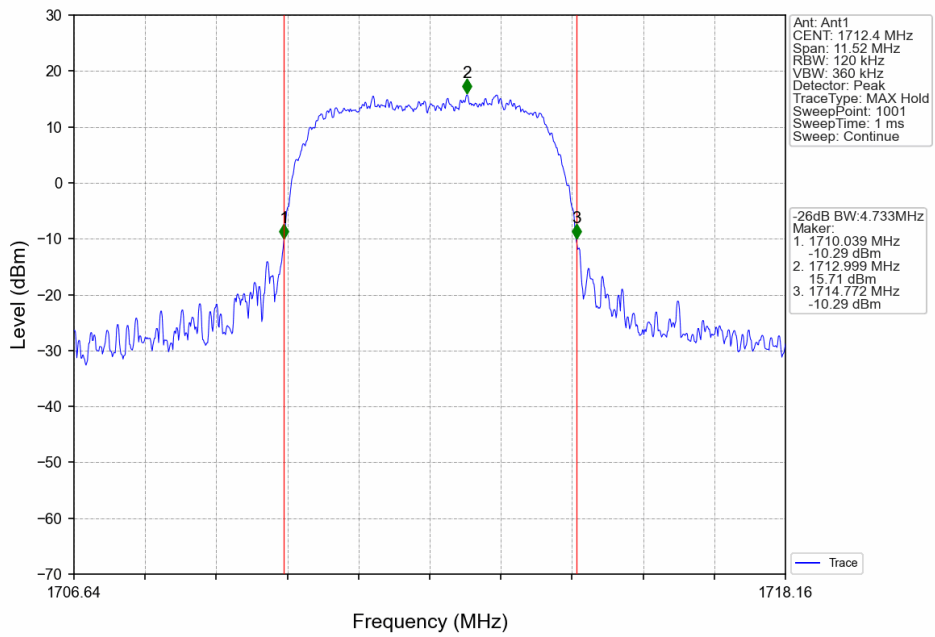

Band4_HSUPA_MCH_1732.6MHz_Subtest 1_NTNV

Band4_HSUPA_HCH_1752.6MHz_Subtest 1_NTNV

2.2 Band4_XDB

2.2.1 Test Result

Band: 4					
ENV	Mode		Frequency (MHz)	26dB Bandwidth (MHz)	Verdict
	Network	Subset		Result	
NTNV	RMC	12.2kbps RMC	1712.4	4.730	Pass
			1732.6	4.744	Pass
			1752.6	4.735	Pass
	HSDPA	Subtest 1	1712.4	4.733	Pass
			1732.6	4.758	Pass
			1752.6	4.759	Pass
	HSUPA	Subtest 1	1712.4	4.743	Pass
			1732.6	4.754	Pass
			1752.6	4.757	Pass

2.2.2 Test Graph

Band4_RMC_HCH_1752.6MHz_12.2kbps RMC_NTNV

Band4_HSDPA_LCH_1712.4MHz_Subtest 1_NTNV

Band4_HSDPA_MCH_1732.6MHz_Subtest 1_NTNV

Band4_HSDPA_HCH_1752.6MHz_Subtest 1_NTNV

Band4_HSUPA_LCH_1712.4MHz_Subtest 1_NTNV