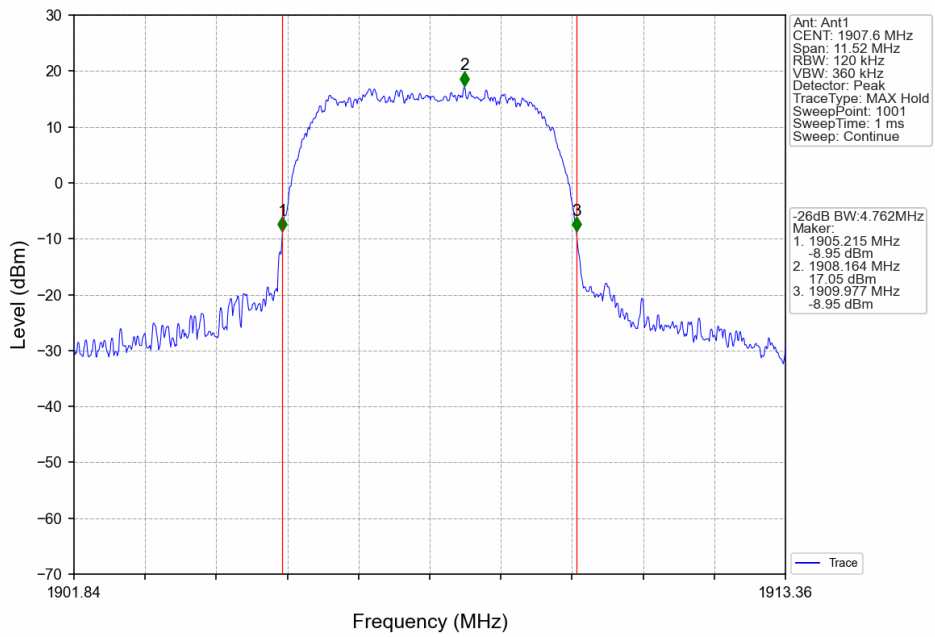

1.2.2 Test Graph

Band2_RMC_HCH_1907.6MHz_12.2kbps RMC_NTNV

Band2_HSDPA_LCH_1852.4MHz_Subtest 1_NTNV

Band2_HSDPA_MCH_1880MHz_Subtest 1_NTNV

Band2_HSDPA_HCH_1907.6MHz_Subtest 1_NTNV

Band2_HSUPA_LCH_1852.4MHz_Subtest 1_NTNV

Band2_HSUPA_MCH_1880MHz_Subtest 1_NTNV

Band2_HSUPA_HCH_1907.6MHz_Subtest 1_NTNV

2. 99% & 26dB Bandwidth

2.1 Band4_OBW

2.1.1 Test Result

Band: 4					
ENV	Mode		Frequency (MHz)	99% Occupied Bandwidth (MHz)	Verdict
	Network	Subset		Result	
NTNV	RMC	12.2kbps RMC	1712.4	4.120	Pass
			1732.6	4.134	Pass
			1752.6	4.114	Pass
	HSDPA	Subtest 1	1712.4	4.144	Pass
			1732.6	4.142	Pass
			1752.6	4.138	Pass
	HSUPA	Subtest 1	1712.4	4.139	Pass
			1732.6	4.126	Pass
			1752.6	4.153	Pass