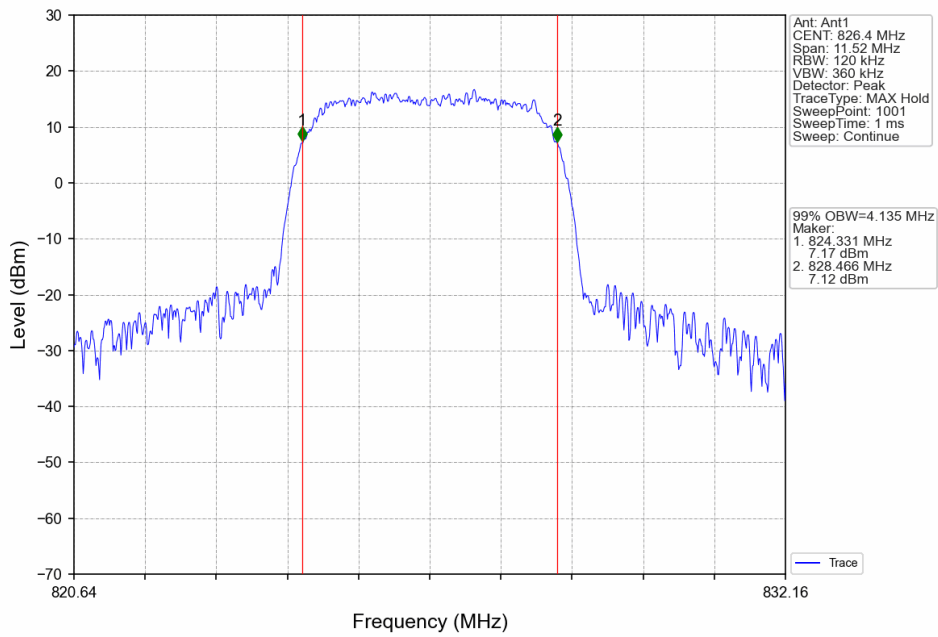

2.2.2 Test Graph

Band4_RMC_HCH_1752.6MHz_12.2kbps RMC_NTNV

Band4_HSDPA_LCH_1712.4MHz_Subtest 1_NTNV

Band4_HSDPA_MCH_1732.6MHz_Subtest 1_NTNV

Band4_HSDPA_HCH_1752.6MHz_Subtest 1_NTNV

Band4_HSUPA_LCH_1712.4MHz_Subtest 1_NTNV

Band4_HSUPA_MCH_1732.6MHz_Subtest 1_NTNV

Band4_HSUPA_HCH_1752.6MHz_Subtest 1_NTNV

3. 99% & 26dB Bandwidth

3.1 Band5_OBW

3.1.1 Test Result

Band: 5						
ENV	Mode		Frequency (MHz)	99% Occupied Bandwidth (MHz)		Verdict
	Network	Subset		Result		
NTNV	RMC	12.2kbps RMC	826.4	4.121		Pass
			836.6	4.130		Pass
			846.6	4.132		Pass
	HSDPA	Subtest 1	826.4	4.135		Pass
			836.6	4.132		Pass
			846.6	4.146		Pass
	HSUPA	Subtest 1	826.4	4.140		Pass
			836.6	4.138		Pass
			846.6	4.127		Pass

3.1.2 Test Graph

Band5_RMC_HCH_846.6MHz_12.2kbps RMC_NTNV

Band5_HSDPA_LCH_826.4MHz_Subtest 1_NTNV

Band5_HSDPA_MCH_836.6MHz_Subtest 1_NTNV

Band5_HSDPA_HCH_846.6MHz_Subtest 1_NTNV

Band5_HSUPA_LCH_826.4MHz_Subtest 1_NTNV