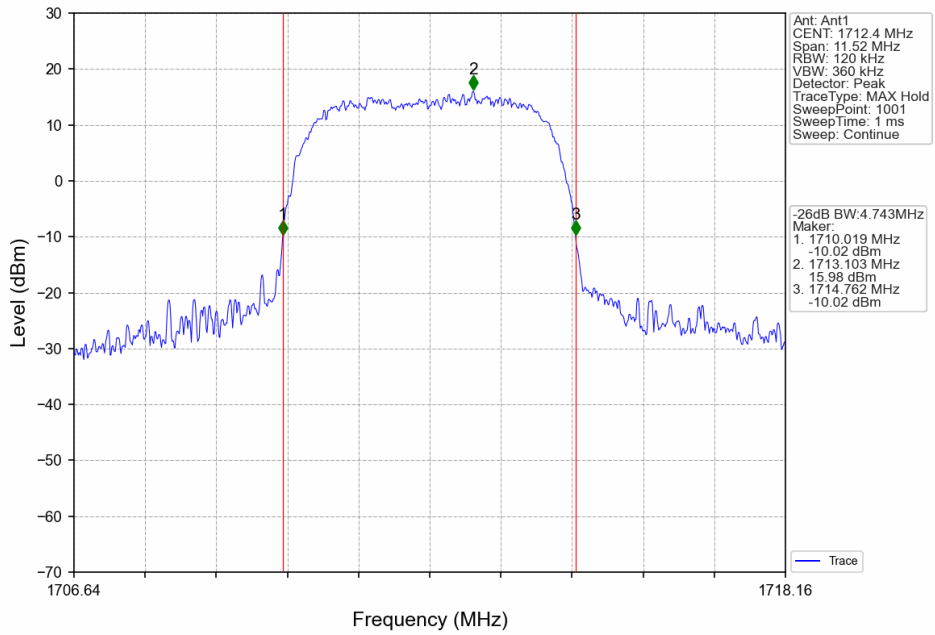

2.2.2 Test Graph

Band4_RMC_HCH_1752.6MHz_12.2kbps RMC_NTNV

Band4_HSDPA_LCH_1712.4MHz_Subtest 1_NTNV

Band4_HSDPA_MCH_1732.6MHz_Subtest 1_NTNV

Band4_HSDPA_HCH_1752.6MHz_Subtest 1_NTNV

Band4_HSUPA_LCH_1712.4MHz_Subtest 1_NTNV

Band4_HSUPA_MCH_1732.6MHz_Subtest 1_NTNV

Band4_HSUPA_HCH_1752.6MHz_Subtest 1_NTNV

3. 99% & 26dB Bandwidth

3.1 Band5_OBW

3.1.1 Test Result

Band: 5						
ENV	Mode		Frequency (MHz)	99% Occupied Bandwidth (MHz)		Verdict
	Network	Subset		Result		
NTNV	RMC	12.2kbps RMC	826.4	4.121		Pass
			836.6	4.130		Pass
			846.6	4.132		Pass
	HSDPA	Subtest 1	826.4	4.135		Pass
			836.6	4.132		Pass
			846.6	4.146		Pass
	HSUPA	Subtest 1	826.4	4.140		Pass
			836.6	4.138		Pass
			846.6	4.127		Pass