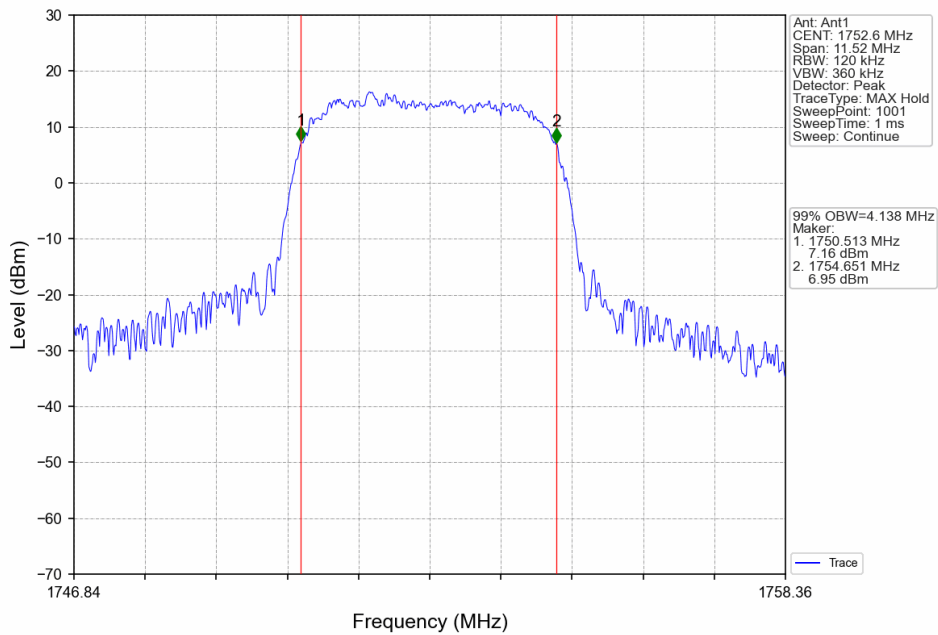

2.1.2 Test Graph

Band4_RMC_HCH_1752.6MHz_12.2kbps RMC_NTNV

Band4_HSDPA_LCH_1712.4MHz_Subtest 1_NTNV

Band4_HSDPA_MCH_1732.6MHz_Subtest 1_NTNV

Band4_HSDPA_HCH_1752.6MHz_Subtest 1_NTNV

Band4_HSUPA_LCH_1712.4MHz_Subtest 1_NTNV

Band4_HSUPA_MCH_1732.6MHz_Subtest 1_NTNV

Band4_HSUPA_HCH_1752.6MHz_Subtest 1_NTNV

2.2 Band4_XDB

2.2.1 Test Result

Band: 4					
ENV	Mode		Frequency (MHz)	26dB Bandwidth (MHz)	Verdict
	Network	Subset		Result	
NTNV	RMC	12.2kbps RMC	1712.4	4.730	Pass
			1732.6	4.744	Pass
			1752.6	4.735	Pass
	HSDPA	Subtest 1	1712.4	4.733	Pass
			1732.6	4.758	Pass
			1752.6	4.759	Pass
	HSUPA	Subtest 1	1712.4	4.743	Pass
			1732.6	4.754	Pass
			1752.6	4.757	Pass

2.2.2 Test Graph

Band4_RMC_HCH_1752.6MHz_12.2kbps RMC_NTNV

Band4_HSDPA_LCH_1712.4MHz_Subtest 1_NTNV

Band4_HSDPA_MCH_1732.6MHz_Subtest 1_NTNV

Band4_HSDPA_HCH_1752.6MHz_Subtest 1_NTNV

Band4_HSUPA_LCH_1712.4MHz_Subtest 1_NTNV