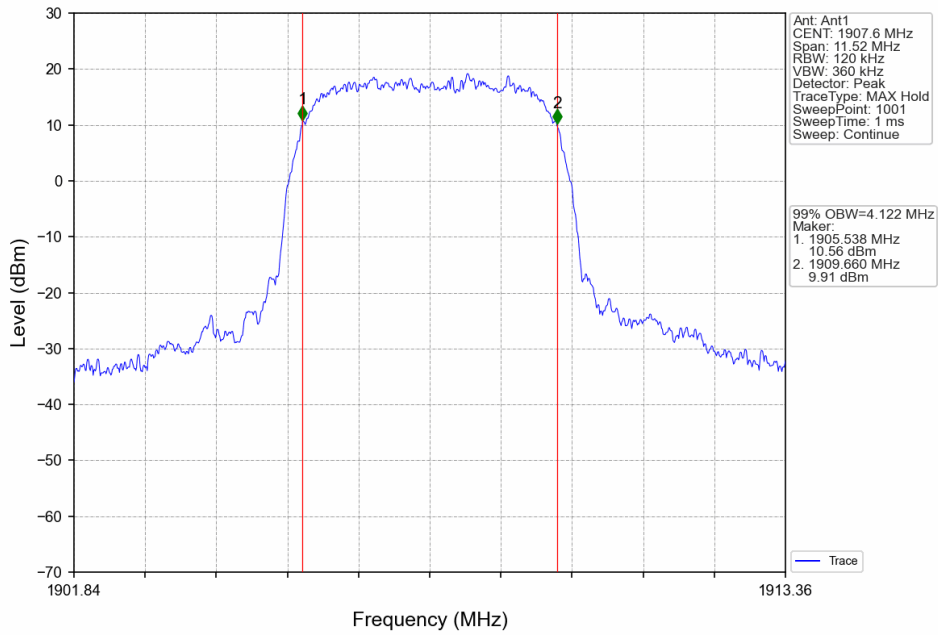

1. 99% & 26dB Bandwidth

1.1 Band2_OBW

1.1.1 Test Result

Band: 2					
ENV	Mode		Frequency (MHz)	99% Occupied Bandwidth (MHz)	Verdict
	Network	Subset		Result	
NTNV	RMC	12.2kbps RMC	1852.4	4.125	Pass
			1880	4.116	Pass
			1907.6	4.122	Pass
	HSDPA	Subtest 1	1852.4	4.144	Pass
			1880	4.133	Pass
			1907.6	4.107	Pass
	HSUPA	Subtest 1	1852.4	4.134	Pass
			1880	4.138	Pass
			1907.6	4.115	Pass

1.1.2 Test Graph

Band2_RMC_HCH_1907.6MHz_12.2kbps RMC_NTNV

Band2_HSDPA_LCH_1852.4MHz_Subtest 1_NTNV

Band2_HSDPA_MCH_1880MHz_Subtest 1_NTNV

Band2_HSDPA_HCH_1907.6MHz_Subtest 1_NTNV

Band2_HSUPA_LCH_1852.4MHz_Subtest 1_NTNV