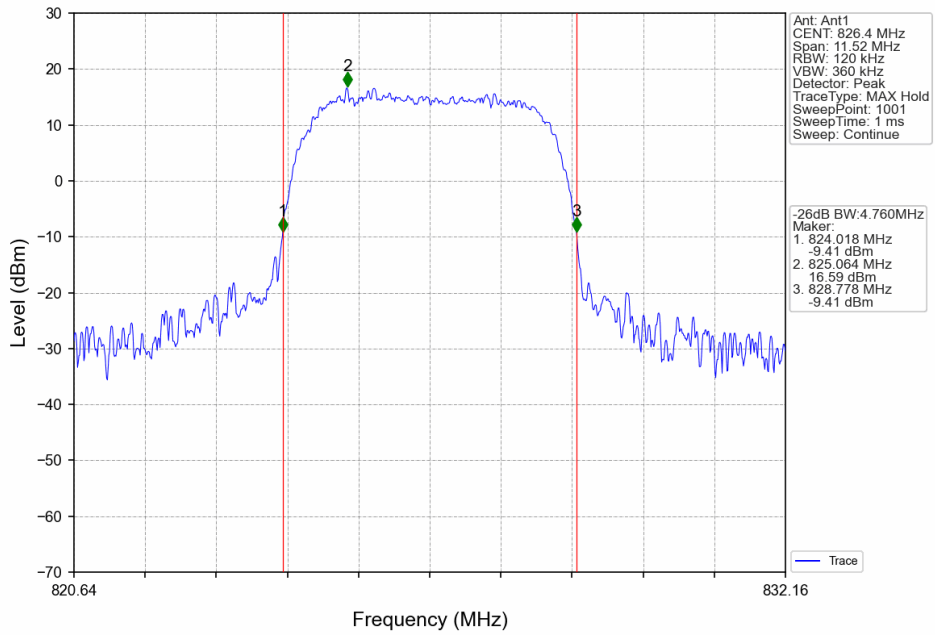

3.2.2 Test Graph

Band5_RMC_HCH_846.6MHz_12.2kbps RMC_NTNV

Band5_HSDPA_LCH_826.4MHz_Subtest 1_NTNV

Band5_HSDPA_MCH_836.6MHz_Subtest 1_NTNV

Band5_HSDPA_HCH_846.6MHz_Subtest 1_NTNV

Band5_HSUPA_LCH_826.4MHz_Subtest 1_NTNV