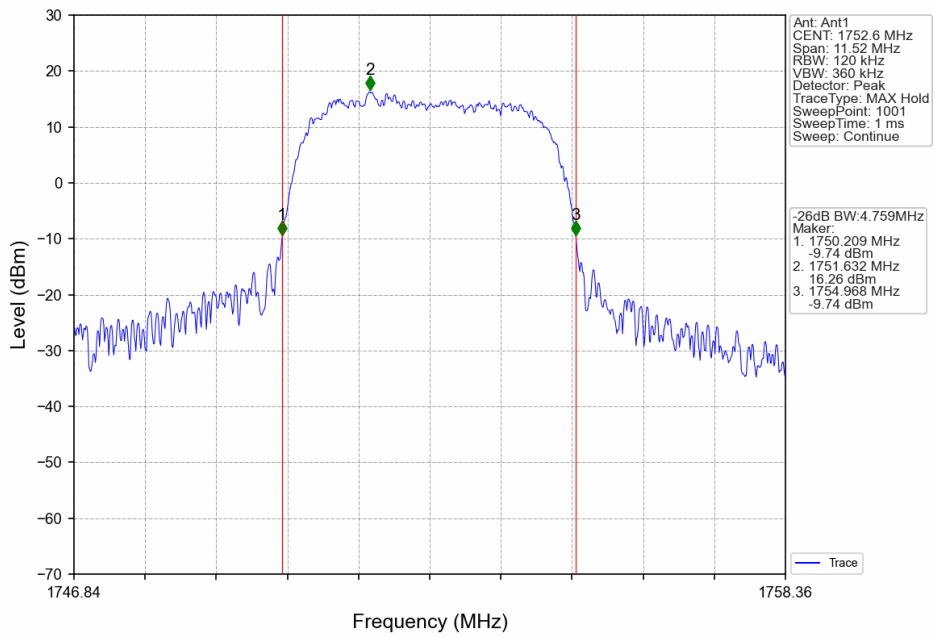

2.2.2 Test Graph

Band4_RMC_HCH_1752.6MHz_12.2kbps RMC_NTNV

Band4_HSDPA_LCH_1712.4MHz_Subtest 1_NTNV

Band4_HSDPA_MCH_1732.6MHz_Subtest 1_NTNV

Band4_HSDPA_HCH_1752.6MHz_Subtest 1_NTNV

Band4_HSUPA_LCH_1712.4MHz_Subtest 1_NTNV

Band4_HSUPA_MCH_1732.6MHz_Subtest 1_NTNV

Band4_HSUPA_HCH_1752.6MHz_Subtest 1_NTNV

3. 99% & 26dB Bandwidth

3.1 Band5_OBW

3.1.1 Test Result

Band: 5						
ENV	Mode		Frequency (MHz)	99% Occupied Bandwidth (MHz)		Verdict
	Network	Subset		Result		
NTNV	RMC	12.2kbps RMC	826.4	4.121		Pass
			836.6	4.130		Pass
			846.6	4.132		Pass
	HSDPA	Subtest 1	826.4	4.135		Pass
			836.6	4.132		Pass
			846.6	4.146		Pass
	HSUPA	Subtest 1	826.4	4.140		Pass
			836.6	4.138		Pass
			846.6	4.127		Pass