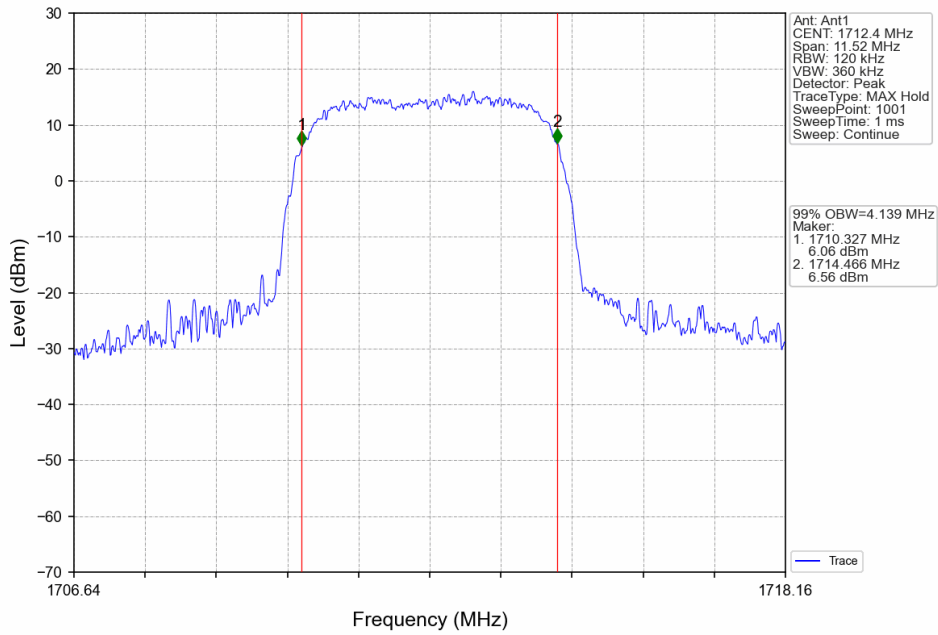

2.1.2 Test Graph

Band4_RMC_HCH_1752.6MHz_12.2kbps RMC_NTNV

Band4_HSDPA_LCH_1712.4MHz_Subtest 1_NTNV

Band4_HSDPA_MCH_1732.6MHz_Subtest 1_NTNV

Band4_HSDPA_HCH_1752.6MHz_Subtest 1_NTNV

Band4_HSUPA_LCH_1712.4MHz_Subtest 1_NTNV

Band4_HSUPA_MCH_1732.6MHz_Subtest 1_NTNV

Band4_HSUPA_HCH_1752.6MHz_Subtest 1_NTNV

2.2 Band4_XDB

2.2.1 Test Result

Band: 4					
ENV	Mode		Frequency (MHz)	26dB Bandwidth (MHz)	Verdict
	Network	Subset		Result	
NTNV	RMC	12.2kbps RMC	1712.4	4.730	Pass
			1732.6	4.744	Pass
			1752.6	4.735	Pass
	HSDPA	Subtest 1	1712.4	4.733	Pass
			1732.6	4.758	Pass
			1752.6	4.759	Pass
	HSUPA	Subtest 1	1712.4	4.743	Pass
			1732.6	4.754	Pass
			1752.6	4.757	Pass

2.2.2 Test Graph

Band4_RMC_HCH_1752.6MHz_12.2kbps RMC_NTNV

Band4_HSDPA_LCH_1712.4MHz_Subtest 1_NTNV

Band4_HSDPA_MCH_1732.6MHz_Subtest 1_NTNV

Band4_HSDPA_HCH_1752.6MHz_Subtest 1_NTNV

Band4_HSUPA_LCH_1712.4MHz_Subtest 1_NTNV