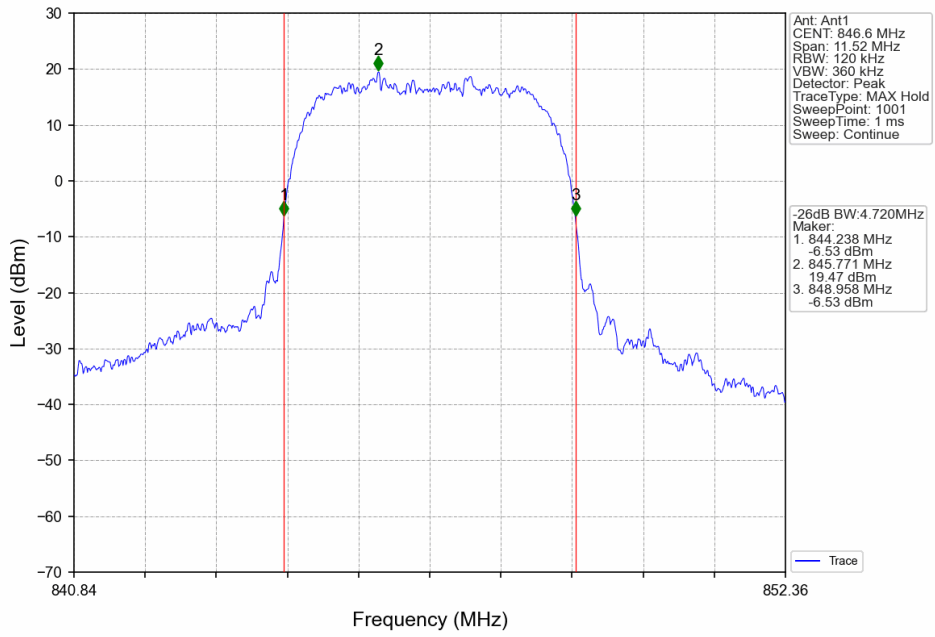

3.1.2 Test Graph

Band5_RMC_HCH_846.6MHz_12.2kbps RMC_NTNV

Band5_HSDPA_LCH_826.4MHz_Subtest 1_NTNV

Band5_HSDPA_MCH_836.6MHz_Subtest 1_NTNV

Band5_HSDPA_HCH_846.6MHz_Subtest 1_NTNV

Band5_HSUPA_LCH_826.4MHz_Subtest 1_NTNV

Band5_HSUPA_MCH_836.6MHz_Subtest 1_NTNV

Band5_HSUPA_HCH_846.6MHz_Subtest 1_NTNV

3.2 Band5_XDB

3.2.1 Test Result

Band: 5					
ENV	Mode		Frequency (MHz)	26dB Bandwidth (MHz)	Verdict
	Network	Subset		Result	
NTNV	RMC	12.2kbps RMC	826.4	4.716	Pass
			836.6	4.737	Pass
			846.6	4.720	Pass
	HSDPA	Subtest 1	826.4	4.746	Pass
			836.6	4.755	Pass
			846.6	4.743	Pass
	HSUPA	Subtest 1	826.4	4.760	Pass
			836.6	4.744	Pass
			846.6	4.744	Pass

3.2.2 Test Graph

Band5_RMC_HCH_846.6MHz_12.2kbps RMC_NTNV

Band5_HSDPA_LCH_826.4MHz_Subtest 1_NTNV

Band5_HSDPA_MCH_836.6MHz_Subtest 1_NTNV

Band5_HSDPA_HCH_846.6MHz_Subtest 1_NTNV

Band5_HSUPA_LCH_826.4MHz_Subtest 1_NTNV