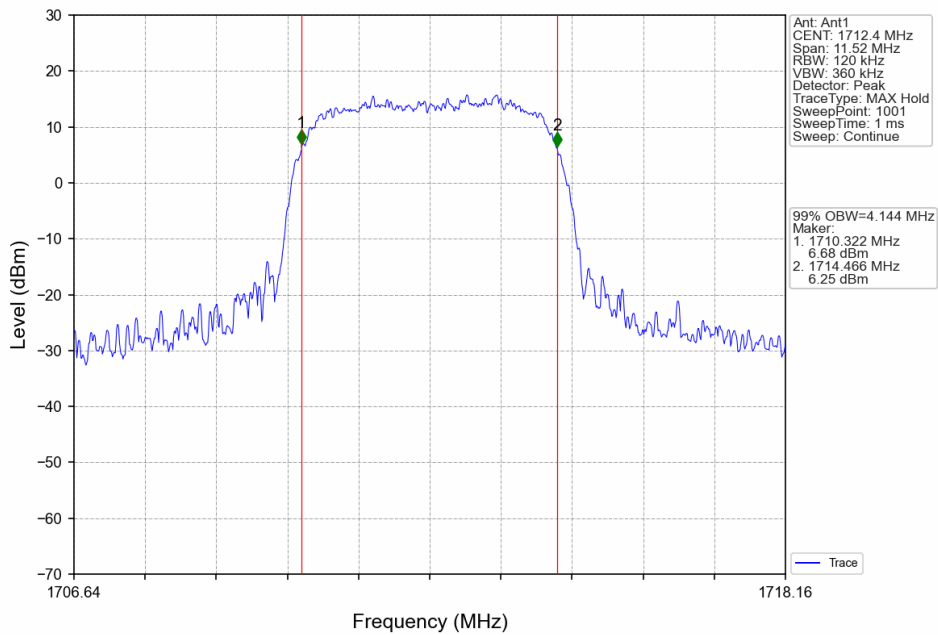

Band2_HSUPA_MCH_1880MHz_Subtest 1_NTNV

Band2_HSUPA_HCH_1907.6MHz_Subtest 1_NTNV

2. 99% & 26dB Bandwidth

2.1 Band4_OBW

2.1.1 Test Result

Band: 4					
ENV	Mode		Frequency (MHz)	99% Occupied Bandwidth (MHz)	Verdict
	Network	Subset		Result	
NTNV	RMC	12.2kbps RMC	1712.4	4.120	Pass
			1732.6	4.134	Pass
			1752.6	4.114	Pass
	HSDPA	Subtest 1	1712.4	4.144	Pass
			1732.6	4.142	Pass
			1752.6	4.138	Pass
	HSUPA	Subtest 1	1712.4	4.139	Pass
			1732.6	4.126	Pass
			1752.6	4.153	Pass

2.1.2 Test Graph

Band4_RMC_HCH_1752.6MHz_12.2kbps RMC_NTNV

Band4_HSDPA_LCH_1712.4MHz_Subtest 1_NTNV

Band4_HSDPA_MCH_1732.6MHz_Subtest 1_NTNV

Band4_HSDPA_HCH_1752.6MHz_Subtest 1_NTNV

Band4_HSUPA_LCH_1712.4MHz_Subtest 1_NTNV