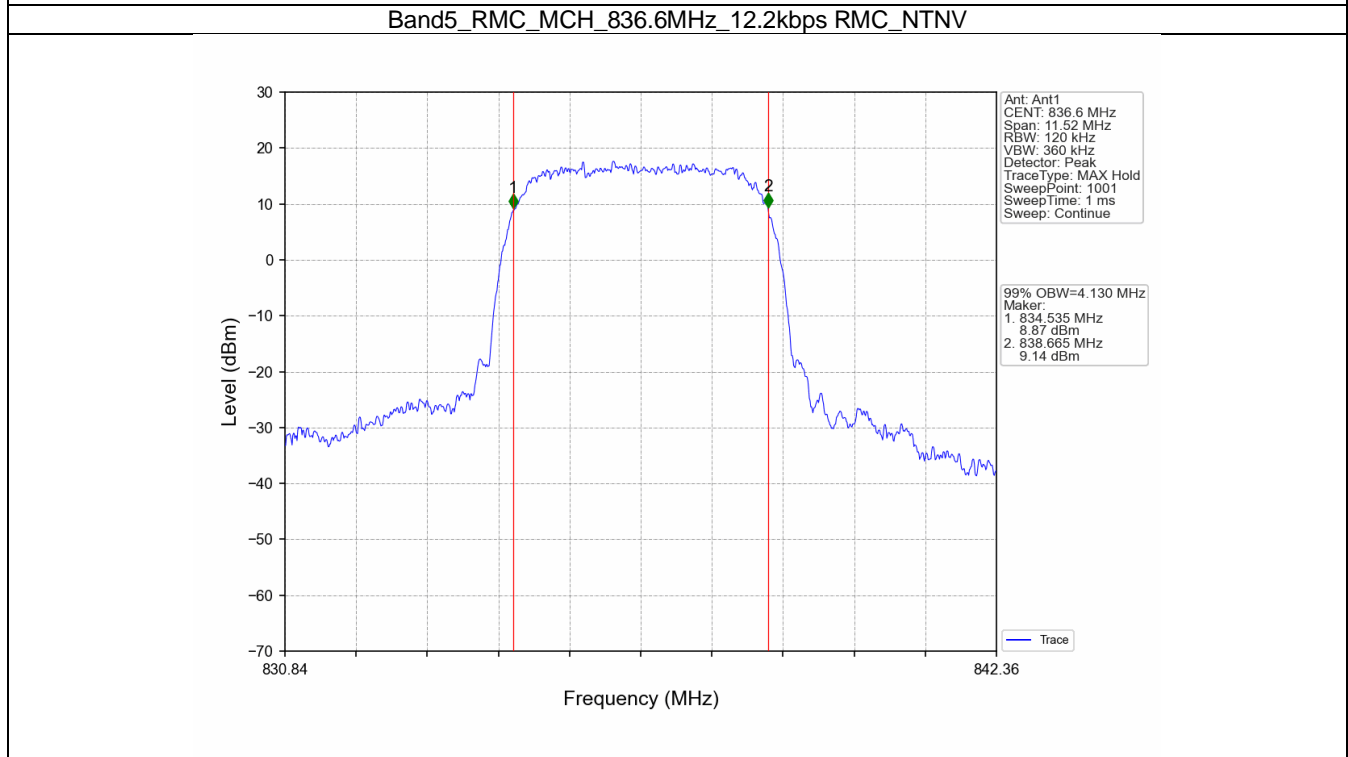

2.2.2 Test Graph

Band4_RMC_HCH_1752.6MHz_12.2kbps RMC_NTNV

Band4_HSDPA_LCH_1712.4MHz_Subtest 1_NTNV

Band4_HSDPA_MCH_1732.6MHz_Subtest 1_NTNV

Band4_HSDPA_HCH_1752.6MHz_Subtest 1_NTNV

Band4_HSUPA_LCH_1712.4MHz_Subtest 1_NTNV

Band4_HSUPA_MCH_1732.6MHz_Subtest 1_NTNV

Band4_HSUPA_HCH_1752.6MHz_Subtest 1_NTNV

3. 99% & 26dB Bandwidth

3.1 Band5_OBW

3.1.1 Test Result

Band: 5						
ENV	Mode		Frequency (MHz)	99% Occupied Bandwidth (MHz)		Verdict
	Network	Subset		Result		
NTNV	RMC	12.2kbps RMC	826.4	4.121		Pass
			836.6	4.130		Pass
			846.6	4.132		Pass
	HSDPA	Subtest 1	826.4	4.135		Pass
			836.6	4.132		Pass
			846.6	4.146		Pass
	HSUPA	Subtest 1	826.4	4.140		Pass
			836.6	4.138		Pass
			846.6	4.127		Pass

3.1.2 Test Graph

Band5_RMC_HCH_846.6MHz_12.2kbps RMC_NTNV

Band5_HSDPA_LCH_826.4MHz_Subtest 1_NTNV

Band5_HSDPA_MCH_836.6MHz_Subtest 1_NTNV

Band5_HSDPA_HCH_846.6MHz_Subtest 1_NTNV

Band5_HSUPA_LCH_826.4MHz_Subtest 1_NTNV