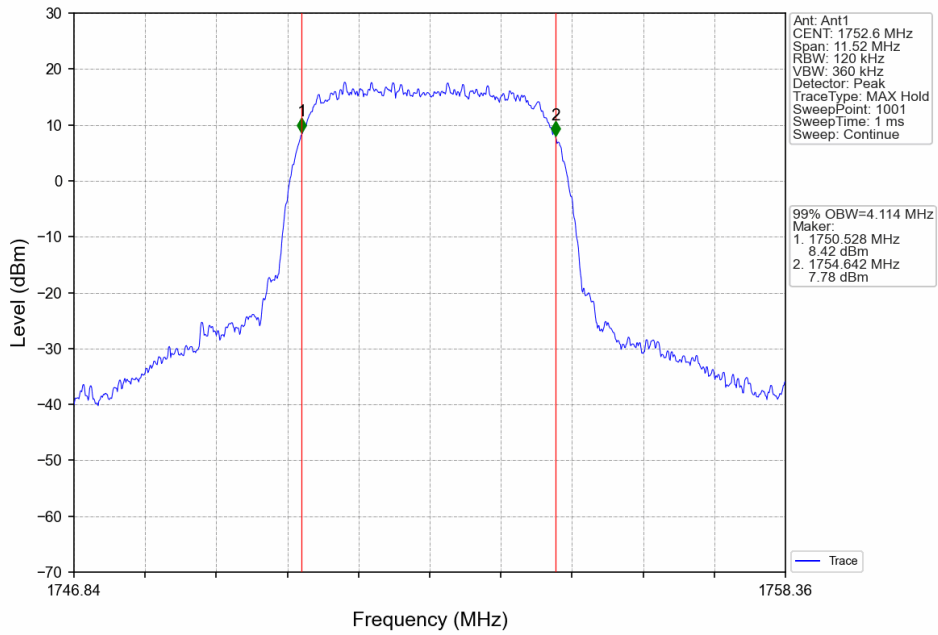

Band2_HSUPA_MCH_1880MHz_Subtest 1_NTNV

Band2_HSUPA_HCH_1907.6MHz_Subtest 1_NTNV

2. 99% & 26dB Bandwidth

2.1 Band4_OBW

2.1.1 Test Result

Band: 4					
ENV	Mode		Frequency (MHz)	99% Occupied Bandwidth (MHz)	Verdict
	Network	Subset		Result	
NTNV	RMC	12.2kbps RMC	1712.4	4.120	Pass
			1732.6	4.134	Pass
			1752.6	4.114	Pass
	HSDPA	Subtest 1	1712.4	4.144	Pass
			1732.6	4.142	Pass
			1752.6	4.138	Pass
	HSUPA	Subtest 1	1712.4	4.139	Pass
			1732.6	4.126	Pass
			1752.6	4.153	Pass

2.1.2 Test Graph

Band4_RMC_HCH_1752.6MHz_12.2kbps RMC_NTNV

Band4_HSDPA_LCH_1712.4MHz_Subtest 1_NTNV

Band4_HSDPA_MCH_1732.6MHz_Subtest 1_NTNV

Band4_HSDPA_HCH_1752.6MHz_Subtest 1_NTNV

Band4_HSUPA_LCH_1712.4MHz_Subtest 1_NTNV