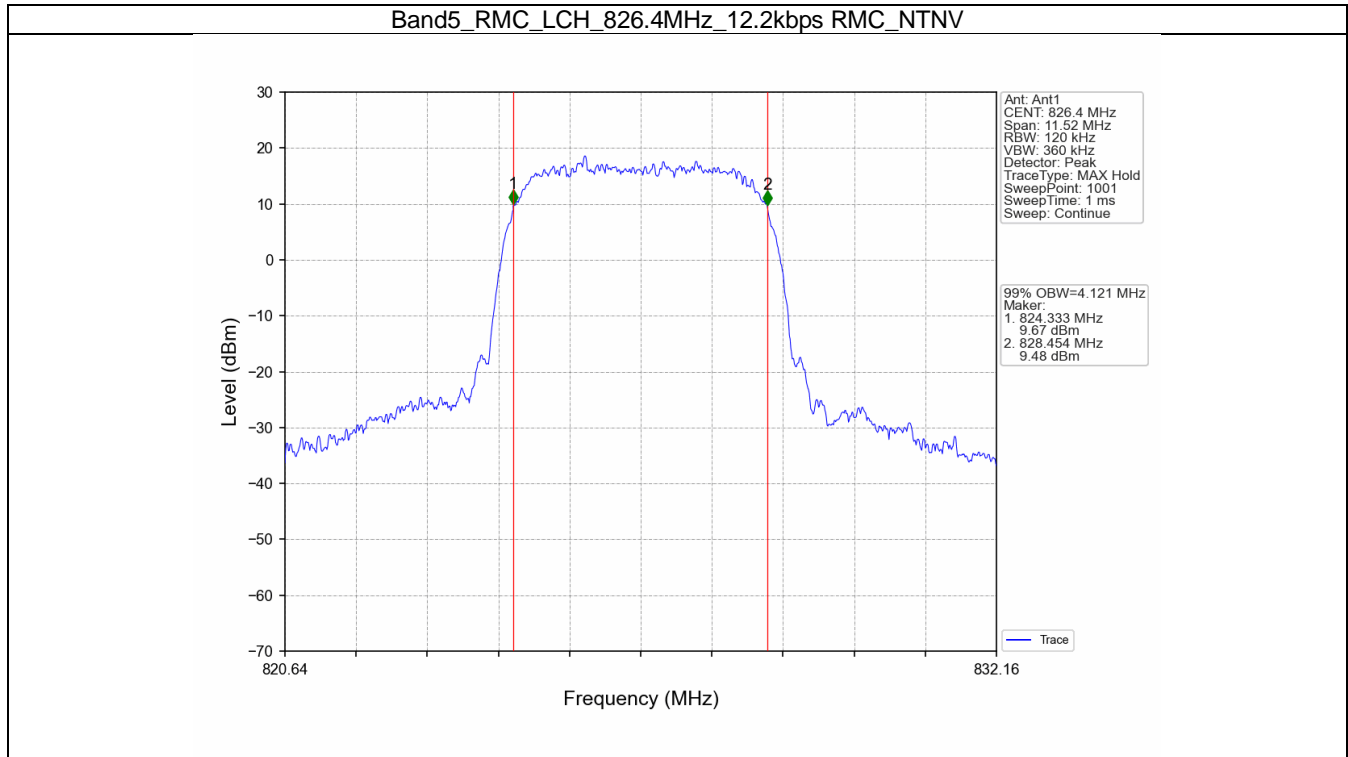

2.2.2 Test Graph

Band4_RMC_HCH_1752.6MHz_12.2kbps RMC_NTNV

Band4_HSDPA_LCH_1712.4MHz_Subtest 1_NTNV

Band4_HSDPA_MCH_1732.6MHz_Subtest 1_NTNV

Band4_HSDPA_HCH_1752.6MHz_Subtest 1_NTNV

Band4_HSUPA_LCH_1712.4MHz_Subtest 1_NTNV

Band4_HSUPA_MCH_1732.6MHz_Subtest 1_NTNV

Band4_HSUPA_HCH_1752.6MHz_Subtest 1_NTNV

3. 99% & 26dB Bandwidth

3.1 Band5_OBW

3.1.1 Test Result

Band: 5						
ENV	Mode		Frequency (MHz)	99% Occupied Bandwidth (MHz)		Verdict
	Network	Subset		Result		
NTNV	RMC	12.2kbps RMC	826.4	4.121		Pass
			836.6	4.130		Pass
			846.6	4.132		Pass
	HSDPA	Subtest 1	826.4	4.135		Pass
			836.6	4.132		Pass
			846.6	4.146		Pass
	HSUPA	Subtest 1	826.4	4.140		Pass
			836.6	4.138		Pass
			846.6	4.127		Pass

3.1.2 Test Graph

Band5_RMC_HCH_846.6MHz_12.2kbps RMC_NTNV

Band5_HSDPA_LCH_826.4MHz_Subtest 1_NTNV

Band5_HSDPA_MCH_836.6MHz_Subtest 1_NTNV

Band5_HSDPA_HCH_846.6MHz_Subtest 1_NTNV

Band5_HSUPA_LCH_826.4MHz_Subtest 1_NTNV