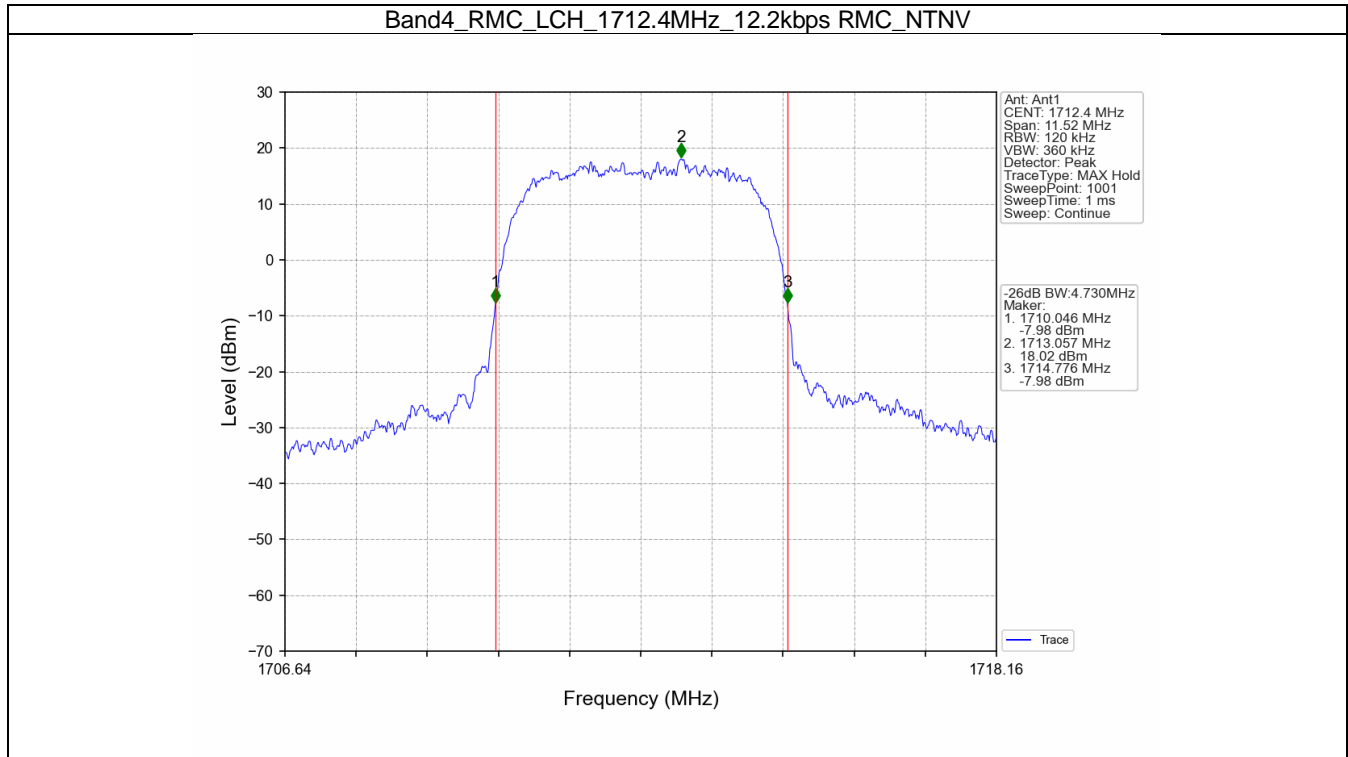

2.1.2 Test Graph

Band4_RMC_HCH_1752.6MHz_12.2kbps RMC_NTNV

Band4_HSDPA_LCH_1712.4MHz_Subtest 1_NTNV

Band4_HSDPA_MCH_1732.6MHz_Subtest 1_NTNV

Band4_HSDPA_HCH_1752.6MHz_Subtest 1_NTNV

Band4_HSUPA_LCH_1712.4MHz_Subtest 1_NTNV

Band4_HSUPA_MCH_1732.6MHz_Subtest 1_NTNV

Band4_HSUPA_HCH_1752.6MHz_Subtest 1_NTNV

2.2 Band4_XDB

2.2.1 Test Result

Band: 4					
ENV	Mode		Frequency (MHz)	26dB Bandwidth (MHz)	Verdict
	Network	Subset		Result	
NTNV	RMC	12.2kbps RMC	1712.4	4.730	Pass
			1732.6	4.744	Pass
			1752.6	4.735	Pass
	HSDPA	Subtest 1	1712.4	4.733	Pass
			1732.6	4.758	Pass
			1752.6	4.759	Pass
	HSUPA	Subtest 1	1712.4	4.743	Pass
			1732.6	4.754	Pass
			1752.6	4.757	Pass

2.2.2 Test Graph

Band4_RMC_HCH_1752.6MHz_12.2kbps RMC_NTNV

Band4_HSDPA_LCH_1712.4MHz_Subtest 1_NTNV

Band4_HSDPA_MCH_1732.6MHz_Subtest 1_NTNV

Band4_HSDPA_HCH_1752.6MHz_Subtest 1_NTNV

Band4_HSUPA_LCH_1712.4MHz_Subtest 1_NTNV