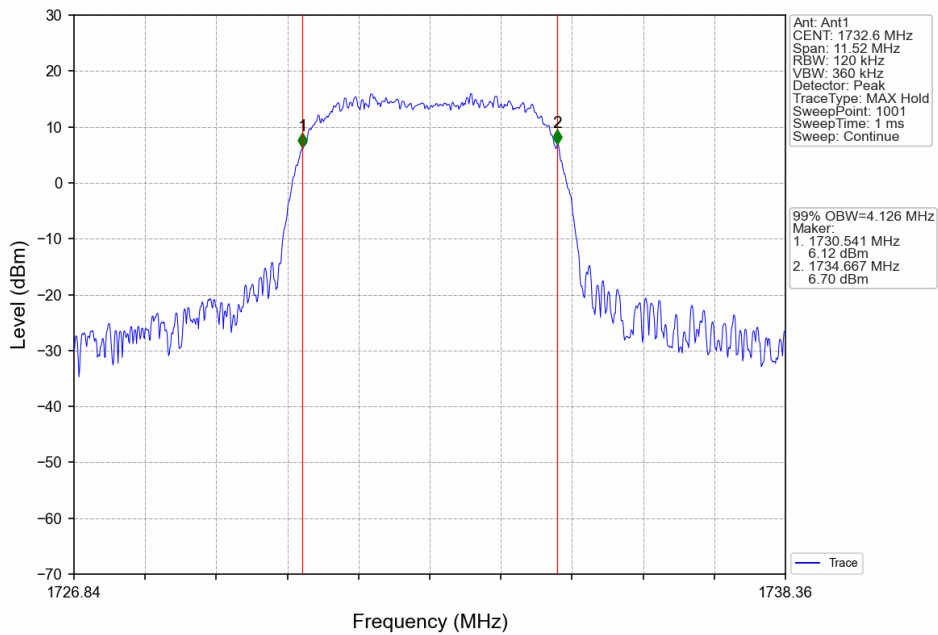

Band4_HSUPA_MCH_1732.6MHz_Subtest 1_NTNV