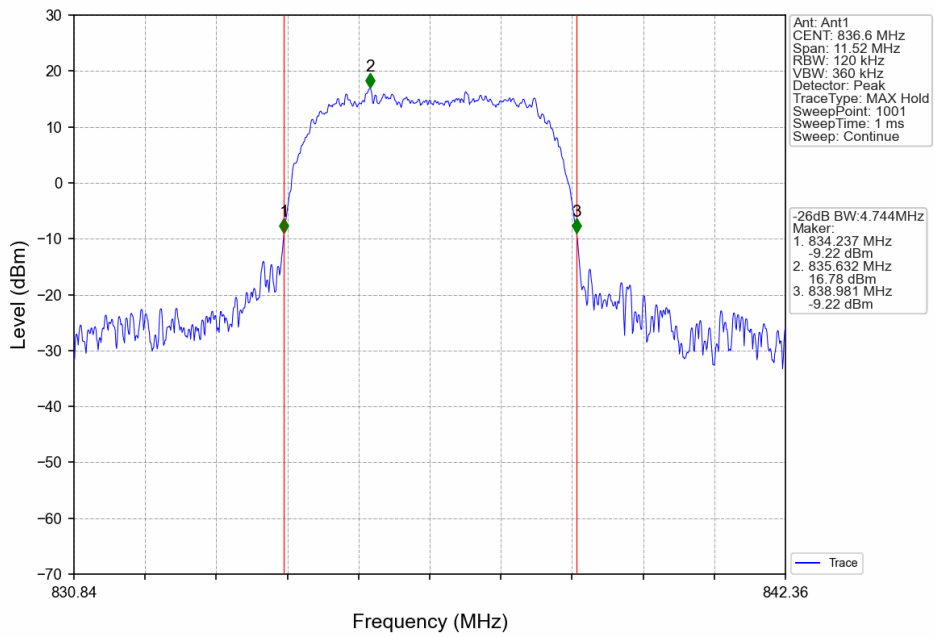

Band5_HSUPA_MCH_836.6MHz_Subtest 1_NTNV