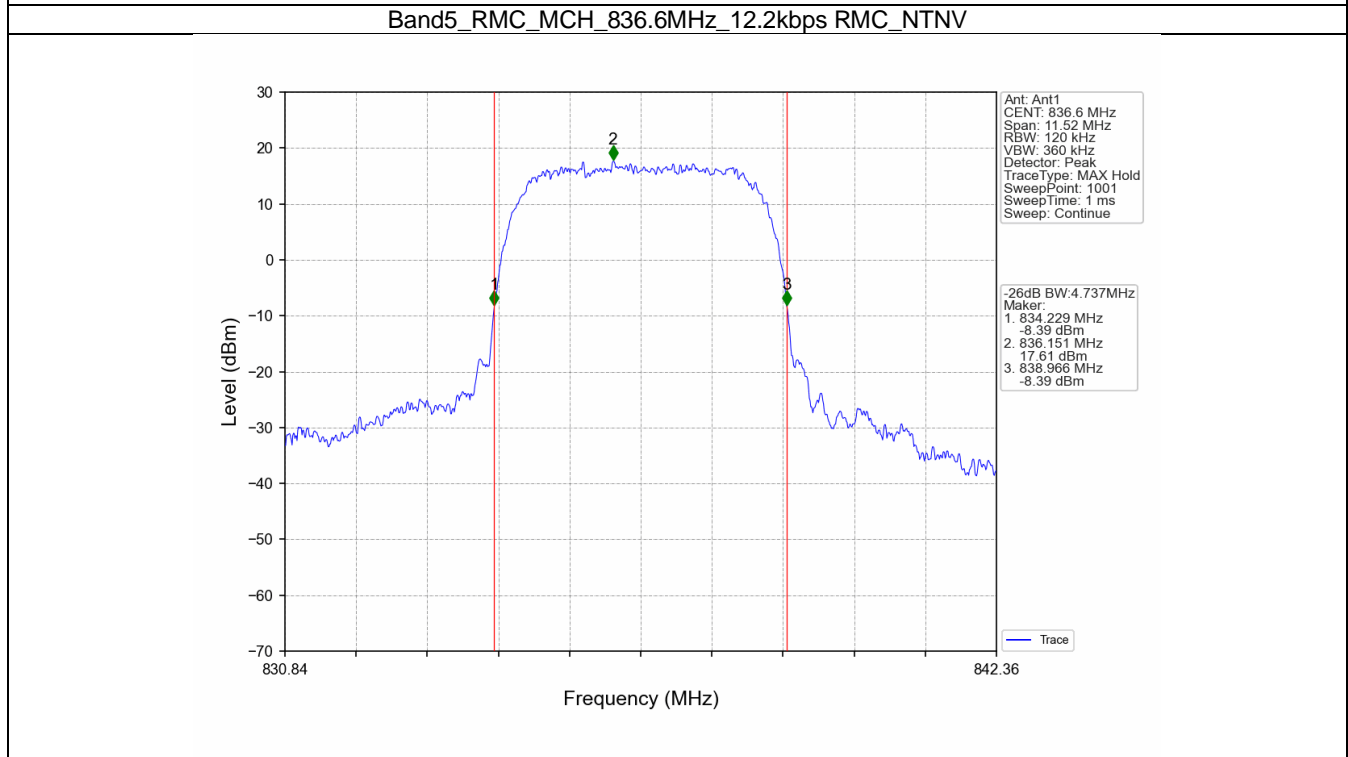

3.1.2 Test Graph

Band5_RMC_HCH_846.6MHz_12.2kbps RMC_NTNV

Band5_HSDPA_LCH_826.4MHz_Subtest 1_NTNV

Band5_HSDPA_MCH_836.6MHz_Subtest 1_NTNV

Band5_HSDPA_HCH_846.6MHz_Subtest 1_NTNV

Band5_HSUPA_LCH_826.4MHz_Subtest 1_NTNV

Band5_HSUPA_MCH_836.6MHz_Subtest 1_NTNV

Band5_HSUPA_HCH_846.6MHz_Subtest 1_NTNV

3.2 Band5_XDB

3.2.1 Test Result

Band: 5					
ENV	Mode		Frequency (MHz)	26dB Bandwidth (MHz)	Verdict
	Network	Subset		Result	
NTNV	RMC	12.2kbps RMC	826.4	4.716	Pass
			836.6	4.737	Pass
			846.6	4.720	Pass
	HSDPA	Subtest 1	826.4	4.746	Pass
			836.6	4.755	Pass
			846.6	4.743	Pass
	HSUPA	Subtest 1	826.4	4.760	Pass
			836.6	4.744	Pass
			846.6	4.744	Pass

3.2.2 Test Graph

Band5_RMC_HCH_846.6MHz_12.2kbps RMC_NTNV

Band5_HSDPA_LCH_826.4MHz_Subtest 1_NTNV

Band5_HSDPA_MCH_836.6MHz_Subtest 1_NTNV

Band5_HSDPA_HCH_846.6MHz_Subtest 1_NTNV

Band5_HSUPA_LCH_826.4MHz_Subtest 1_NTNV