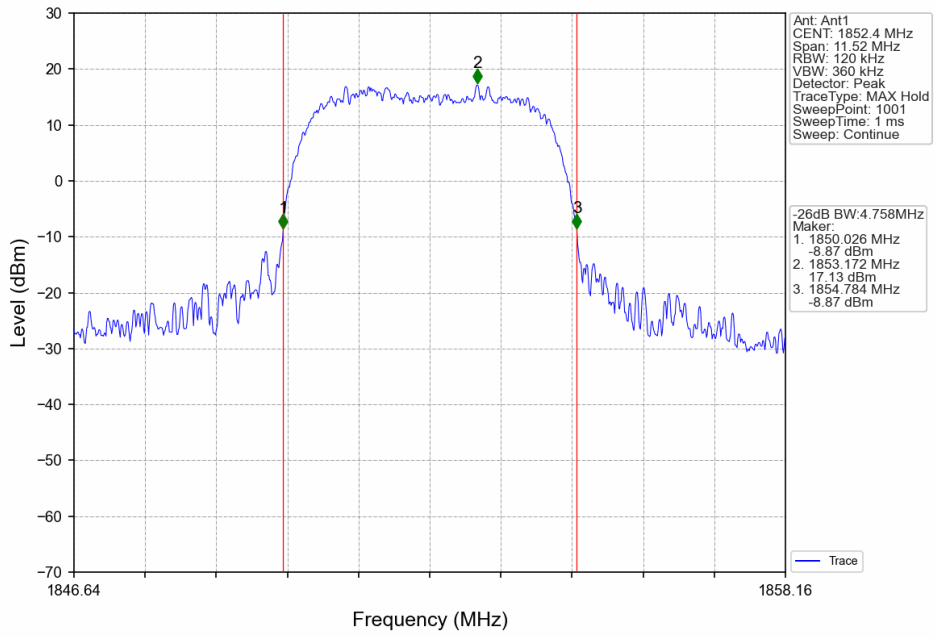

1.2.2 Test Graph

Band2_RMC_HCH_1907.6MHz_12.2kbps RMC_NTNV

Band2_HSDPA_LCH_1852.4MHz_Subtest 1_NTNV

Band2_HSDPA_MCH_1880MHz_Subtest 1_NTNV

Band2_HSDPA_HCH_1907.6MHz_Subtest 1_NTNV

Band2_HSUPA_LCH_1852.4MHz_Subtest 1_NTNV

Band2_HSUPA_MCH_1880MHz_Subtest 1_NTNV

Band2_HSUPA_HCH_1907.6MHz_Subtest 1_NTNV

2. 99% & 26dB Bandwidth

2.1 Band4_OBW

2.1.1 Test Result

Band: 4					
ENV	Mode		Frequency (MHz)	99% Occupied Bandwidth (MHz)	Verdict
	Network	Subset		Result	
NTNV	RMC	12.2kbps RMC	1712.4	4.120	Pass
			1732.6	4.134	Pass
			1752.6	4.114	Pass
	HSDPA	Subtest 1	1712.4	4.144	Pass
			1732.6	4.142	Pass
			1752.6	4.138	Pass
	HSUPA	Subtest 1	1712.4	4.139	Pass
			1732.6	4.126	Pass
			1752.6	4.153	Pass