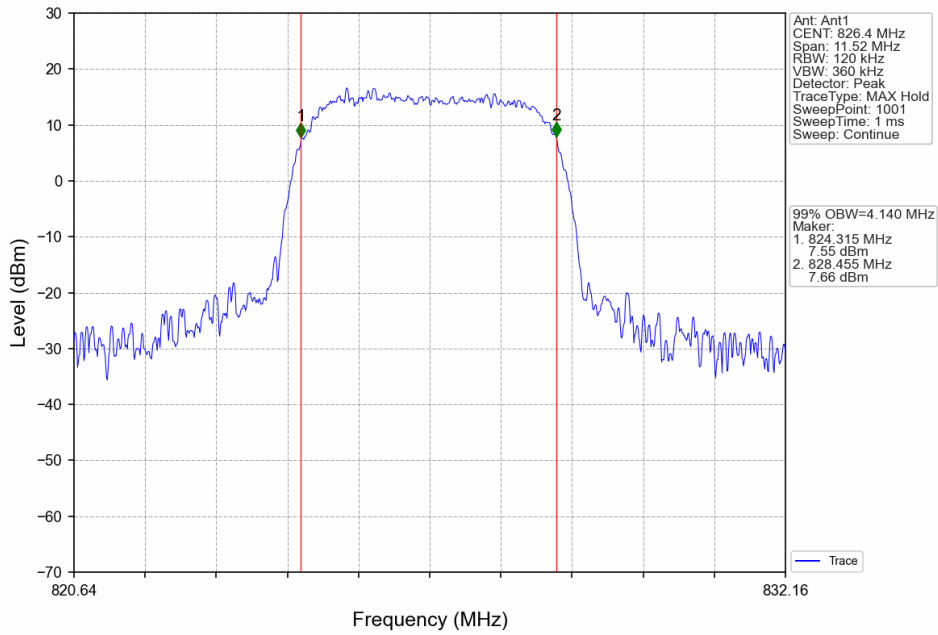

3.1.2 Test Graph

Band5_RMC_HCH_846.6MHz_12.2kbps RMC_NTNV

Band5_HSDPA_LCH_826.4MHz_Subtest 1_NTNV

Band5_HSDPA_MCH_836.6MHz_Subtest 1_NTNV

Band5_HSDPA_HCH_846.6MHz_Subtest 1_NTNV

Band5_HSUPA_LCH_826.4MHz_Subtest 1_NTNV

Band5_HSUPA_MCH_836.6MHz_Subtest 1_NTNV

Band5_HSUPA_HCH_846.6MHz_Subtest 1_NTNV

3.2 Band5_XDB

3.2.1 Test Result

Band: 5					
ENV	Mode		Frequency (MHz)	26dB Bandwidth (MHz)	Verdict
	Network	Subset		Result	
NTNV	RMC	12.2kbps RMC	826.4	4.716	Pass
			836.6	4.737	Pass
			846.6	4.720	Pass
	HSDPA	Subtest 1	826.4	4.746	Pass
			836.6	4.755	Pass
			846.6	4.743	Pass
	HSUPA	Subtest 1	826.4	4.760	Pass
			836.6	4.744	Pass
			846.6	4.744	Pass

3.2.2 Test Graph

Band5_RMC_HCH_846.6MHz_12.2kbps RMC_NTNV

Band5_HSDPA_LCH_826.4MHz_Subtest 1_NTNV

Band5_HSDPA_MCH_836.6MHz_Subtest 1_NTNV

Band5_HSDPA_HCH_846.6MHz_Subtest 1_NTNV

Band5_HSUPA_LCH_826.4MHz_Subtest 1_NTNV