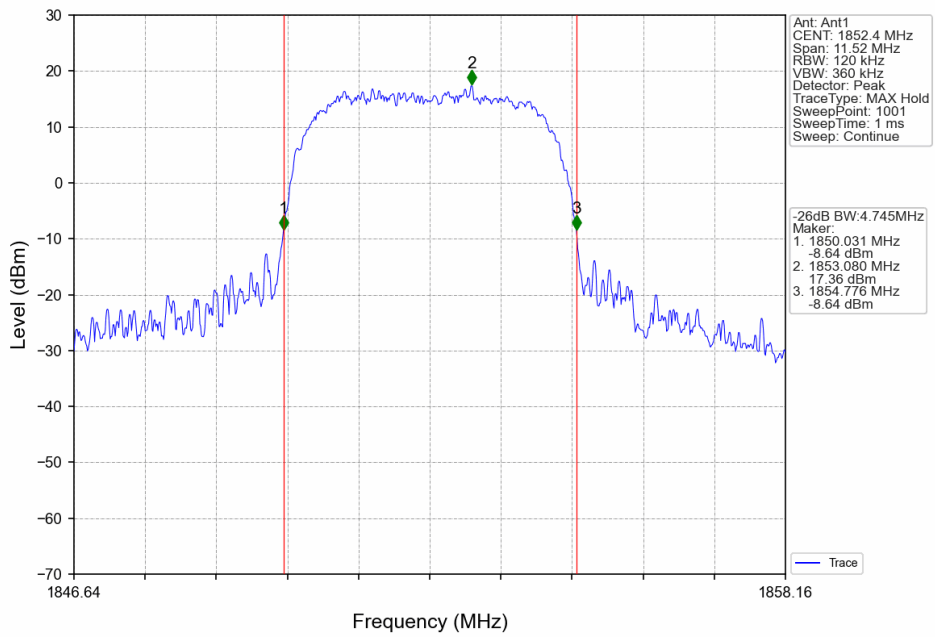

Band2_HSUPA_MCH_1880MHz_Subtest 1_NTNV

Band2_HSUPA_HCH_1907.6MHz_Subtest 1_NTNV

1.2 Band2_XDB

1.2.1 Test Result

Band: 2					
ENV	Mode		Frequency (MHz)	26dB Bandwidth (MHz)	Verdict
	Network	Subset		Result	
NTNV	RMC	12.2kbps RMC	1852.4	4.722	Pass
			1880	4.690	Pass
			1907.6	4.729	Pass
	HSDPA	Subtest 1	1852.4	4.745	Pass
			1880	4.744	Pass
			1907.6	4.762	Pass
	HSUPA	Subtest 1	1852.4	4.758	Pass
			1880	4.729	Pass
			1907.6	4.739	Pass

1.2.2 Test Graph

Band2_RMC_HCH_1907.6MHz_12.2kbps RMC_NTNV

Band2_HSDPA_LCH_1852.4MHz_Subtest 1_NTNV

Band2_HSDPA_MCH_1880MHz_Subtest 1_NTNV

Band2_HSDPA_HCH_1907.6MHz_Subtest 1_NTNV

Band2_HSUPA_LCH_1852.4MHz_Subtest 1_NTNV