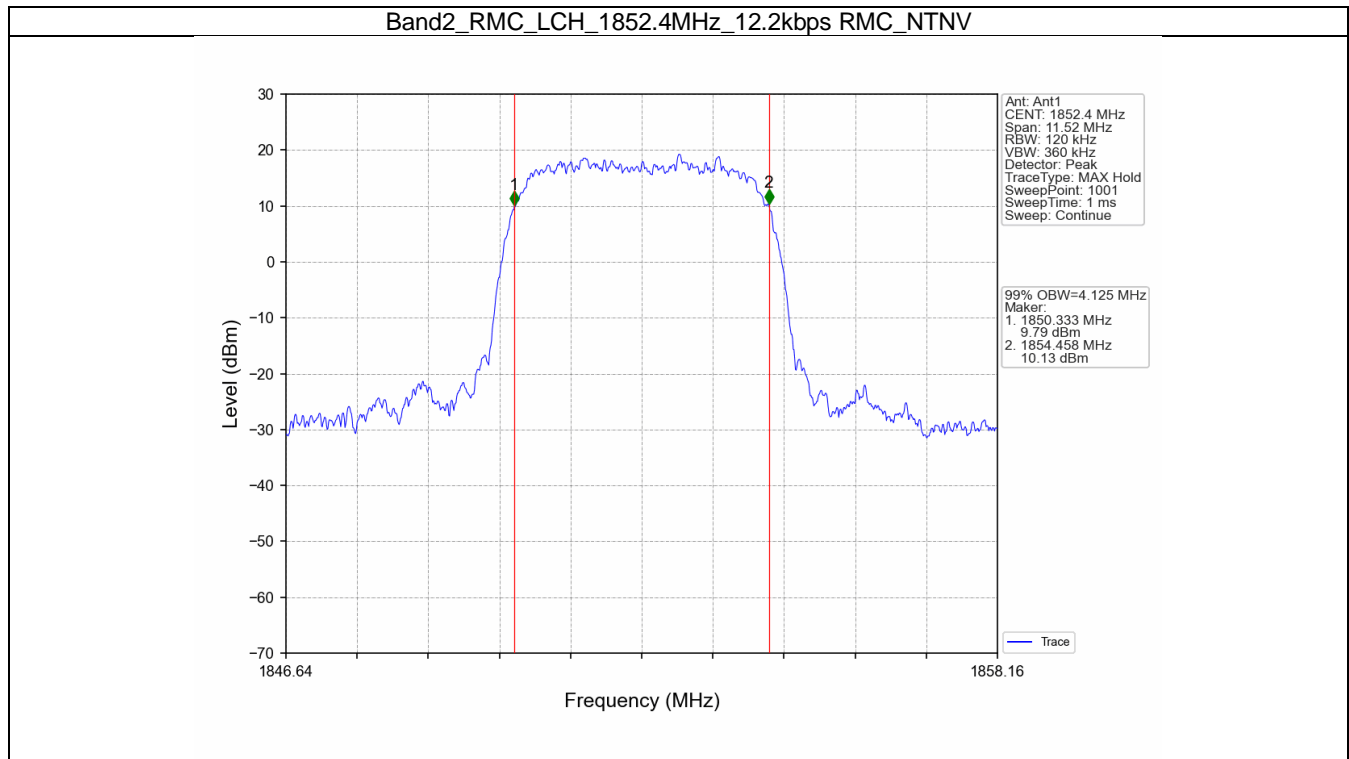

1. 99% & 26dB Bandwidth

1.1 Band2_OBW

1.1.1 Test Result

Band: 2					
ENV	Mode		Frequency (MHz)	99% Occupied Bandwidth (MHz)	Verdict
	Network	Subset		Result	
NTNV	RMC	12.2kbps RMC	1852.4	4.125	Pass
			1880	4.116	Pass
			1907.6	4.122	Pass
	HSDPA	Subtest 1	1852.4	4.144	Pass
			1880	4.133	Pass
			1907.6	4.107	Pass
	HSUPA	Subtest 1	1852.4	4.134	Pass
			1880	4.138	Pass
			1907.6	4.115	Pass

1.1.2 Test Graph

Band2_RMC_HCH_1907.6MHz_12.2kbps RMC_NTNV

Band2_HSDPA_LCH_1852.4MHz_Subtest 1_NTNV

Band2_HSDPA_MCH_1880MHz_Subtest 1_NTNV

Band2_HSDPA_HCH_1907.6MHz_Subtest 1_NTNV

Band2_HSUPA_LCH_1852.4MHz_Subtest 1_NTNV