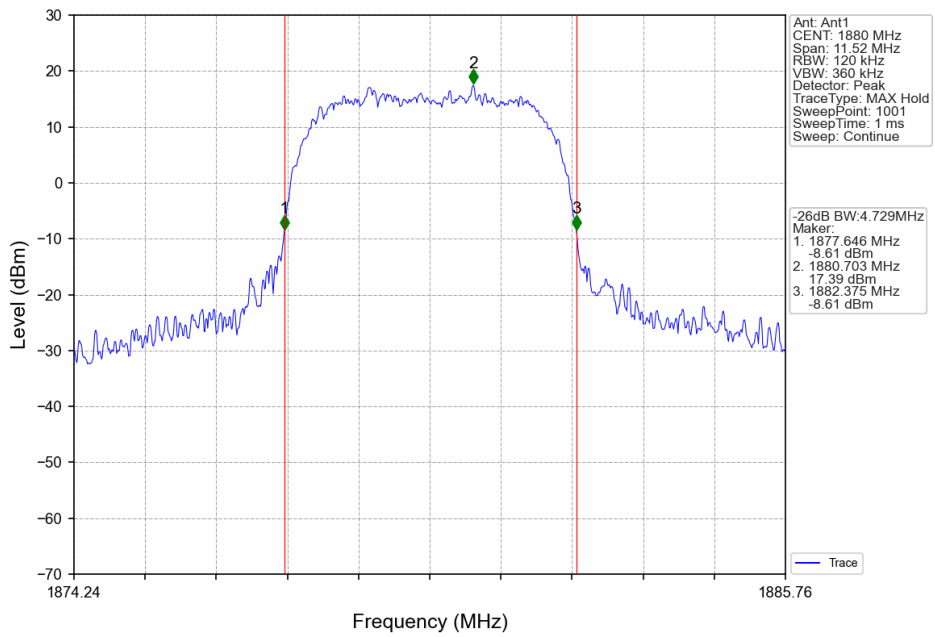

1.2.2 Test Graph

Band2_RMC_HCH_1907.6MHz_12.2kbps RMC_NTNV

Band2_HSDPA_LCH_1852.4MHz_Subtest 1_NTNV

Band2_HSDPA_MCH_1880MHz_Subtest 1_NTNV

Band2_HSDPA_HCH_1907.6MHz_Subtest 1_NTNV

Band2_HSUPA_LCH_1852.4MHz_Subtest 1_NTNV

Band2_HSUPA_MCH_1880MHz_Subtest 1_NTNV

Band2_HSUPA_HCH_1907.6MHz_Subtest 1_NTNV

2. 99% & 26dB Bandwidth

2.1 Band4_OBW

2.1.1 Test Result

Band: 4					
ENV	Mode		Frequency (MHz)	99% Occupied Bandwidth (MHz)	Verdict
	Network	Subset		Result	
NTNV	RMC	12.2kbps RMC	1712.4	4.120	Pass
			1732.6	4.134	Pass
			1752.6	4.114	Pass
	HSDPA	Subtest 1	1712.4	4.144	Pass
			1732.6	4.142	Pass
			1752.6	4.138	Pass
	HSUPA	Subtest 1	1712.4	4.139	Pass
			1732.6	4.126	Pass
			1752.6	4.153	Pass