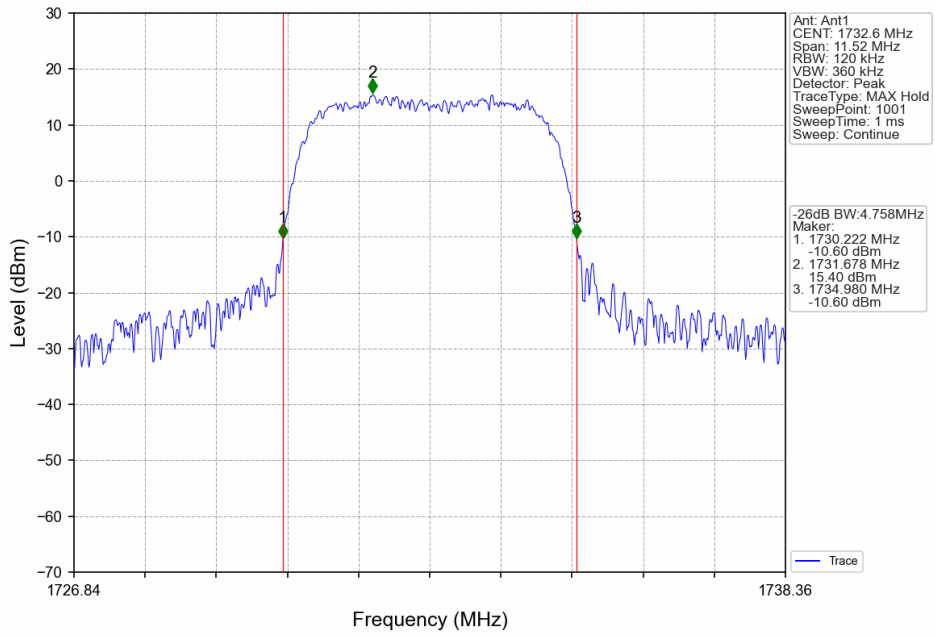

2.2.2 Test Graph

Band4_RMC_HCH_1752.6MHz_12.2kbps RMC_NTNV

Band4_HSDPA_LCH_1712.4MHz_Subtest 1_NTNV

Band4_HSDPA_MCH_1732.6MHz_Subtest 1_NTNV

Band4_HSDPA_HCH_1752.6MHz_Subtest 1_NTNV

Band4_HSUPA_LCH_1712.4MHz_Subtest 1_NTNV

Band4_HSUPA_MCH_1732.6MHz_Subtest 1_NTNV

Band4_HSUPA_HCH_1752.6MHz_Subtest 1_NTNV

3. 99% & 26dB Bandwidth

3.1 Band5_OBW

3.1.1 Test Result

Band: 5						
ENV	Mode		Frequency (MHz)	99% Occupied Bandwidth (MHz)		Verdict
	Network	Subset		Result		
NTNV	RMC	12.2kbps RMC	826.4	4.121		Pass
			836.6	4.130		Pass
			846.6	4.132		Pass
	HSDPA	Subtest 1	826.4	4.135		Pass
			836.6	4.132		Pass
			846.6	4.146		Pass
	HSUPA	Subtest 1	826.4	4.140		Pass
			836.6	4.138		Pass
			846.6	4.127		Pass