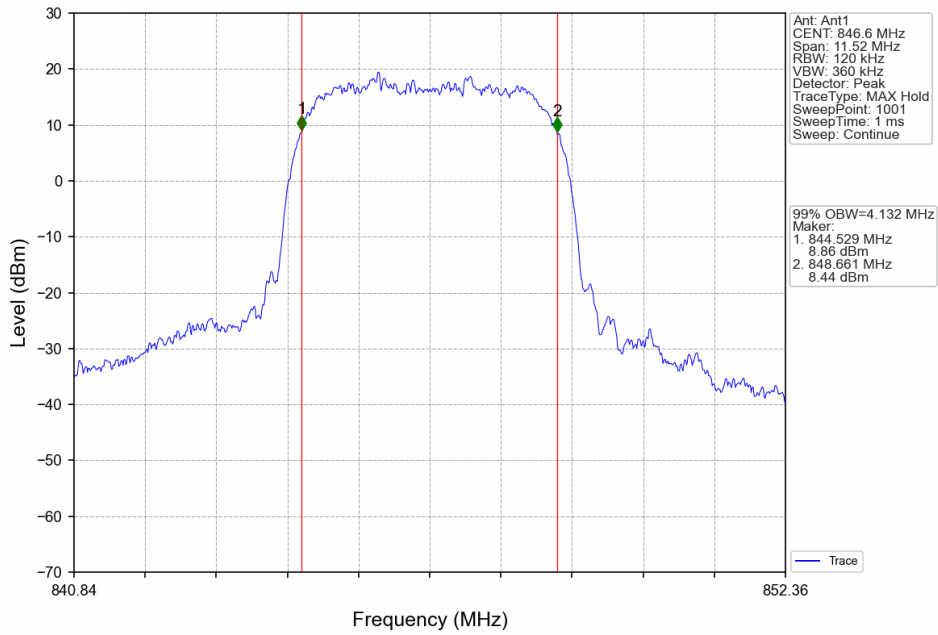

2.2.2 Test Graph

Band4_RMC_HCH_1752.6MHz_12.2kbps RMC_NTNV

Band4_HSDPA_LCH_1712.4MHz_Subtest 1_NTNV

Band4_HSDPA_MCH_1732.6MHz_Subtest 1_NTNV

Band4_HSDPA_HCH_1752.6MHz_Subtest 1_NTNV

Band4_HSUPA_LCH_1712.4MHz_Subtest 1_NTNV

Band4_HSUPA_MCH_1732.6MHz_Subtest 1_NTNV

Band4_HSUPA_HCH_1752.6MHz_Subtest 1_NTNV

3. 99% & 26dB Bandwidth

3.1 Band5_OBW

3.1.1 Test Result

Band: 5						
ENV	Mode		Frequency (MHz)	99% Occupied Bandwidth (MHz)		Verdict
	Network	Subset		Result		
NTNV	RMC	12.2kbps RMC	826.4	4.121		Pass
			836.6	4.130		Pass
			846.6	4.132		Pass
	HSDPA	Subtest 1	826.4	4.135		Pass
			836.6	4.132		Pass
			846.6	4.146		Pass
	HSUPA	Subtest 1	826.4	4.140		Pass
			836.6	4.138		Pass
			846.6	4.127		Pass

3.1.2 Test Graph

Band5_RMC_HCH_846.6MHz_12.2kbps RMC_NTNV

Band5_HSDPA_LCH_826.4MHz_Subtest 1_NTNV

Band5_HSDPA_MCH_836.6MHz_Subtest 1_NTNV

Band5_HSDPA_HCH_846.6MHz_Subtest 1_NTNV

Band5_HSUPA_LCH_826.4MHz_Subtest 1_NTNV