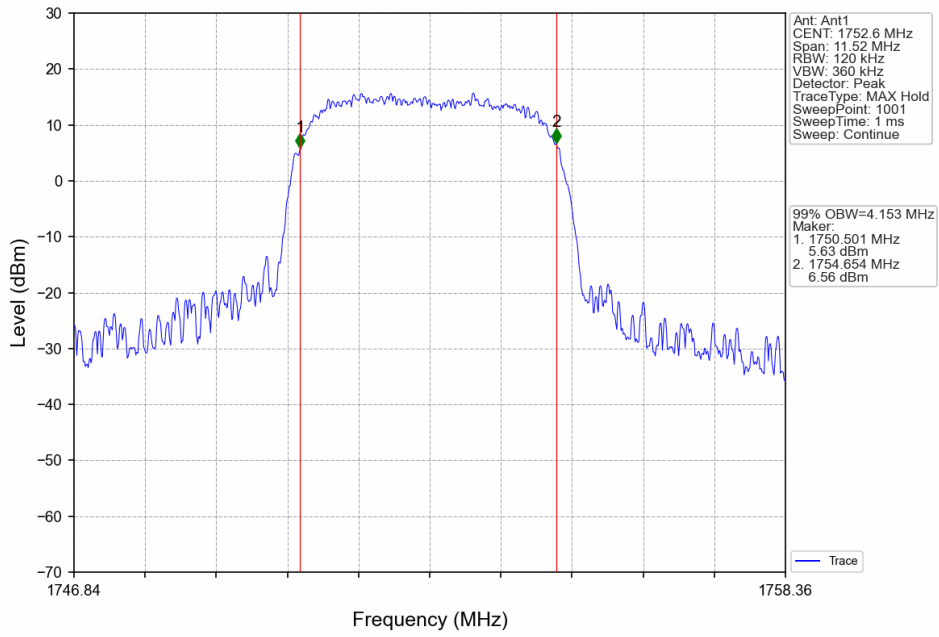

Band4_HSUPA_HCH_1752.6MHz_Subtest 1_NTNV

2.2 Band4_XDB

2.2.1 Test Result

Band: 4					
ENV	Mode		Frequency (MHz)	26dB Bandwidth (MHz)	Verdict
	Network	Subset		Result	
NTNV	RMC	12.2kbps RMC	1712.4	4.730	Pass
			1732.6	4.744	Pass
			1752.6	4.735	Pass
	HSDPA	Subtest 1	1712.4	4.733	Pass
			1732.6	4.758	Pass
			1752.6	4.759	Pass
	HSUPA	Subtest 1	1712.4	4.743	Pass
			1732.6	4.754	Pass
			1752.6	4.757	Pass