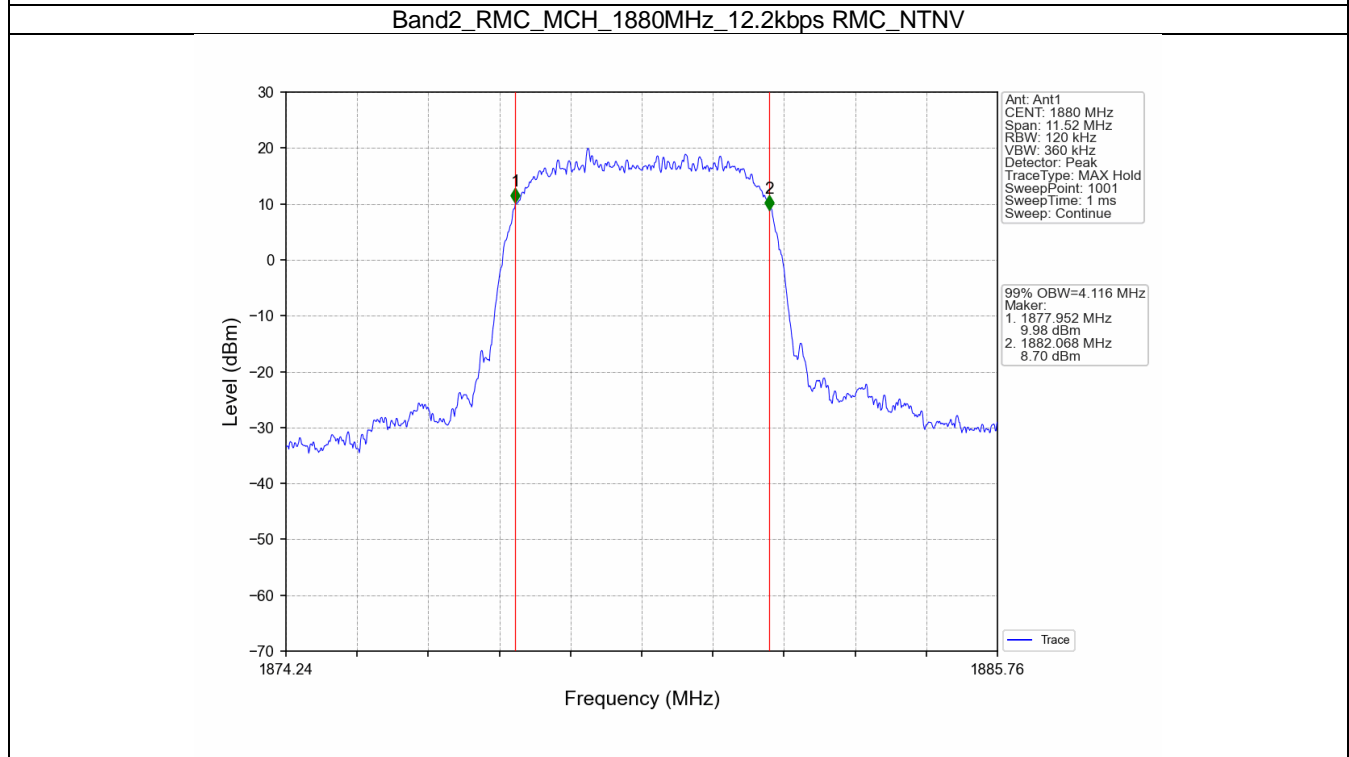

1. 99% & 26dB Bandwidth

1.1 Band2_OBW

1.1.1 Test Result

Band: 2					
ENV	Mode		Frequency (MHz)	99% Occupied Bandwidth (MHz)	Verdict
	Network	Subset		Result	
NTNV	RMC	12.2kbps RMC	1852.4	4.125	Pass
			1880	4.116	Pass
			1907.6	4.122	Pass
	HSDPA	Subtest 1	1852.4	4.144	Pass
			1880	4.133	Pass
			1907.6	4.107	Pass
	HSUPA	Subtest 1	1852.4	4.134	Pass
			1880	4.138	Pass
			1907.6	4.115	Pass

1.1.2 Test Graph

Band2_RMC_HCH_1907.6MHz_12.2kbps RMC_NTNV

Band2_HSDPA_LCH_1852.4MHz_Subtest 1_NTNV

Band2_HSDPA_MCH_1880MHz_Subtest 1_NTNV

Band2_HSDPA_HCH_1907.6MHz_Subtest 1_NTNV

Band2_HSUPA_LCH_1852.4MHz_Subtest 1_NTNV