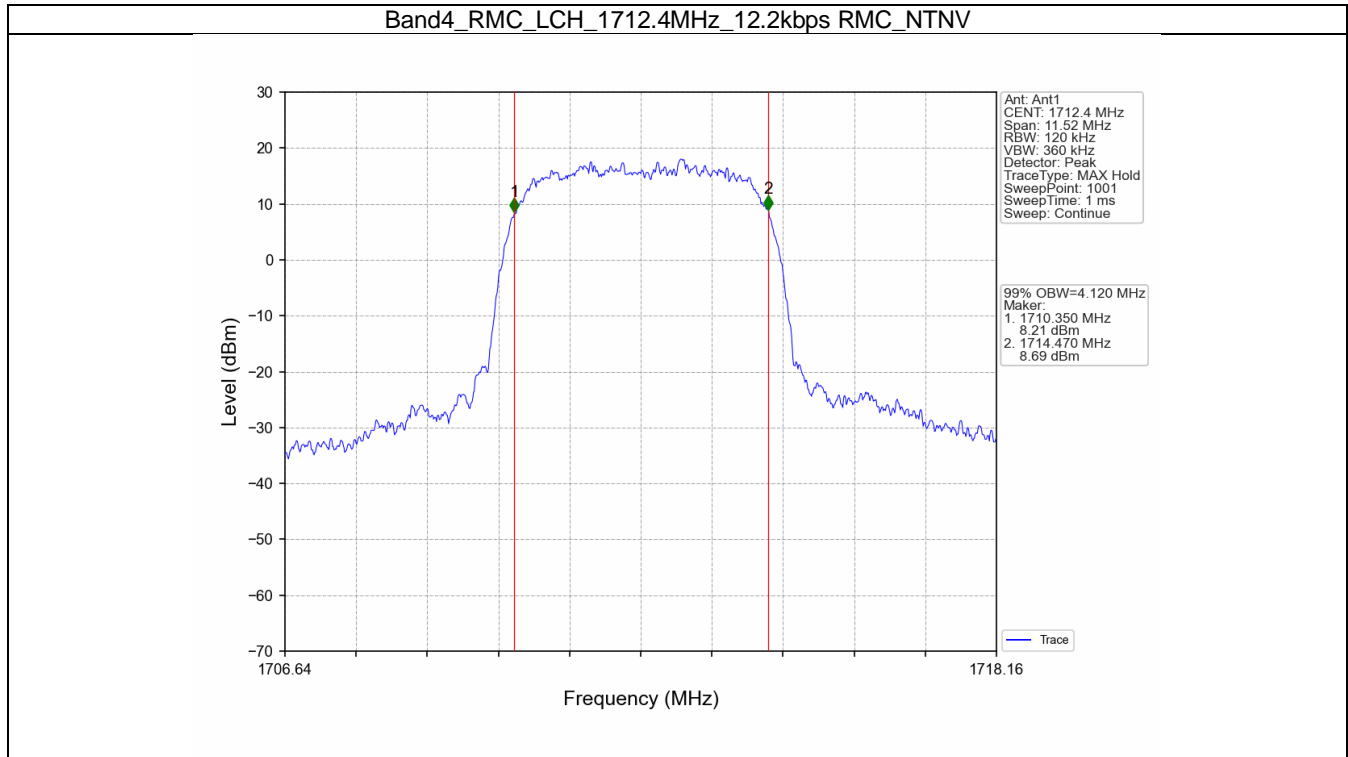

1.2.2 Test Graph

Band2_RMC_HCH_1907.6MHz_12.2kbps RMC_NTNV

Band2_HSDPA_LCH_1852.4MHz_Subtest 1_NTNV

Band2_HSDPA_MCH_1880MHz_Subtest 1_NTNV

Band2_HSDPA_HCH_1907.6MHz_Subtest 1_NTNV

Band2_HSUPA_LCH_1852.4MHz_Subtest 1_NTNV

Band2_HSUPA_MCH_1880MHz_Subtest 1_NTNV

Band2_HSUPA_HCH_1907.6MHz_Subtest 1_NTNV

2. 99% & 26dB Bandwidth

2.1 Band4_OBW

2.1.1 Test Result

Band: 4					
ENV	Mode		Frequency (MHz)	99% Occupied Bandwidth (MHz)	Verdict
	Network	Subset		Result	
NTNV	RMC	12.2kbps RMC	1712.4	4.120	Pass
			1732.6	4.134	Pass
			1752.6	4.114	Pass
	HSDPA	Subtest 1	1712.4	4.144	Pass
			1732.6	4.142	Pass
			1752.6	4.138	Pass
	HSUPA	Subtest 1	1712.4	4.139	Pass
			1732.6	4.126	Pass
			1752.6	4.153	Pass

2.1.2 Test Graph

Band4_RMC_HCH_1752.6MHz_12.2kbps RMC_NTNV

Band4_HSDPA_LCH_1712.4MHz_Subtest 1_NTNV

Band4_HSDPA_MCH_1732.6MHz_Subtest 1_NTNV

Band4_HSDPA_HCH_1752.6MHz_Subtest 1_NTNV

Band4_HSUPA_LCH_1712.4MHz_Subtest 1_NTNV