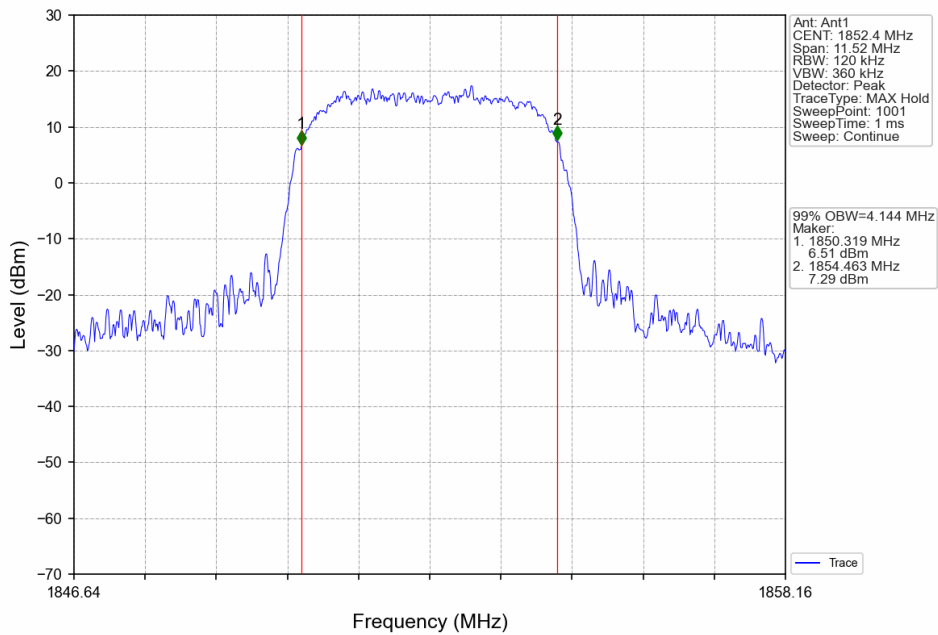

1. 99% & 26dB Bandwidth

1.1 Band2_OBW

1.1.1 Test Result

Band: 2					
ENV	Mode		Frequency (MHz)	99% Occupied Bandwidth (MHz)	Verdict
	Network	Subset		Result	
NTNV	RMC	12.2kbps RMC	1852.4	4.125	Pass
			1880	4.116	Pass
			1907.6	4.122	Pass
	HSDPA	Subtest 1	1852.4	4.144	Pass
			1880	4.133	Pass
			1907.6	4.107	Pass
	HSUPA	Subtest 1	1852.4	4.134	Pass
			1880	4.138	Pass
			1907.6	4.115	Pass

1.1.2 Test Graph

Band2_RMC_HCH_1907.6MHz_12.2kbps RMC_NTNV

Band2_HSDPA_LCH_1852.4MHz_Subtest 1_NTNV

Band2_HSDPA_MCH_1880MHz_Subtest 1_NTNV

Band2_HSDPA_HCH_1907.6MHz_Subtest 1_NTNV

Band2_HSUPA_LCH_1852.4MHz_Subtest 1_NTNV