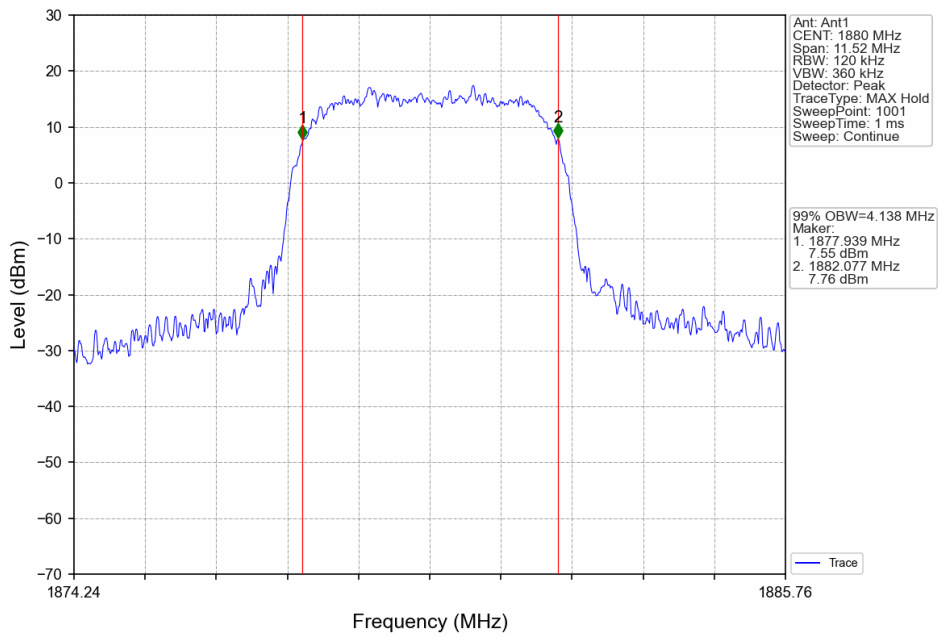

1. 99% & 26dB Bandwidth

1.1 Band2_OBW

1.1.1 Test Result

Band: 2					
ENV	Mode		Frequency (MHz)	99% Occupied Bandwidth (MHz)	Verdict
	Network	Subset		Result	
NTNV	RMC	12.2kbps RMC	1852.4	4.125	Pass
			1880	4.116	Pass
			1907.6	4.122	Pass
	HSDPA	Subtest 1	1852.4	4.144	Pass
			1880	4.133	Pass
			1907.6	4.107	Pass
	HSUPA	Subtest 1	1852.4	4.134	Pass
			1880	4.138	Pass
			1907.6	4.115	Pass

1.1.2 Test Graph

Band2_RMC_HCH_1907.6MHz_12.2kbps RMC_NTNV

Band2_HSDPA_LCH_1852.4MHz_Subtest 1_NTNV

Band2_HSDPA_MCH_1880MHz_Subtest 1_NTNV

Band2_HSDPA_HCH_1907.6MHz_Subtest 1_NTNV

Band2_HSUPA_LCH_1852.4MHz_Subtest 1_NTNV

Band2_HSUPA_MCH_1880MHz_Subtest 1_NTNV

Band2_HSUPA_HCH_1907.6MHz_Subtest 1_NTNV

1.2 Band2_XDB

1.2.1 Test Result

Band: 2					
ENV	Mode		Frequency (MHz)	26dB Bandwidth (MHz)	Verdict
	Network	Subset		Result	
NTNV	RMC	12.2kbps RMC	1852.4	4.722	Pass
			1880	4.690	Pass
			1907.6	4.729	Pass
	HSDPA	Subtest 1	1852.4	4.745	Pass
			1880	4.744	Pass
			1907.6	4.762	Pass
	HSUPA	Subtest 1	1852.4	4.758	Pass
			1880	4.729	Pass
			1907.6	4.739	Pass

1.2.2 Test Graph

Band2_RMC_HCH_1907.6MHz_12.2kbps RMC_NTNV

Band2_HSDPA_LCH_1852.4MHz_Subtest 1_NTNV

Band2_HSDPA_MCH_1880MHz_Subtest 1_NTNV

Band2_HSDPA_HCH_1907.6MHz_Subtest 1_NTNV

Band2_HSUPA_LCH_1852.4MHz_Subtest 1_NTNV