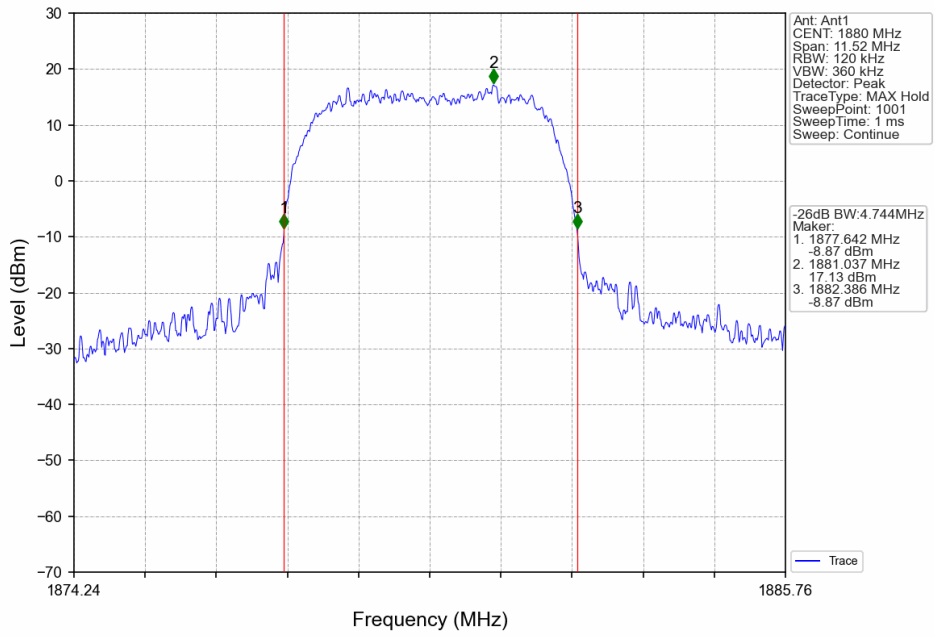

1.2.2 Test Graph

Band2_RMC_HCH_1907.6MHz_12.2kbps RMC_NTNV

Band2_HSDPA_LCH_1852.4MHz_Subtest 1_NTNV

Band2_HSDPA_MCH_1880MHz_Subtest 1_NTNV

Band2_HSDPA_HCH_1907.6MHz_Subtest 1_NTNV

Band2_HSUPA_LCH_1852.4MHz_Subtest 1_NTNV

Band2_HSUPA_MCH_1880MHz_Subtest 1_NTNV

Band2_HSUPA_HCH_1907.6MHz_Subtest 1_NTNV

2. 99% & 26dB Bandwidth

2.1 Band4_OBW

2.1.1 Test Result

Band: 4					
ENV	Mode		Frequency (MHz)	99% Occupied Bandwidth (MHz)	Verdict
	Network	Subset		Result	
NTNV	RMC	12.2kbps RMC	1712.4	4.120	Pass
			1732.6	4.134	Pass
			1752.6	4.114	Pass
	HSDPA	Subtest 1	1712.4	4.144	Pass
			1732.6	4.142	Pass
			1752.6	4.138	Pass
	HSUPA	Subtest 1	1712.4	4.139	Pass
			1732.6	4.126	Pass
			1752.6	4.153	Pass