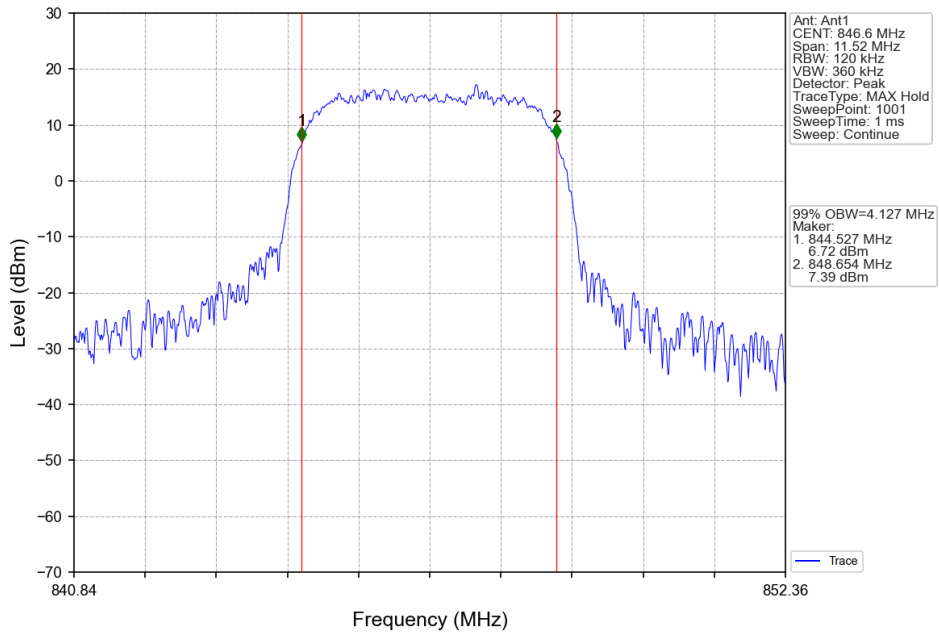

Band5_HSUPA_HCH_846.6MHz_Subtest 1_NTNV

3.2 Band5_XDB

3.2.1 Test Result

Band: 5					
ENV	Mode		Frequency (MHz)	26dB Bandwidth (MHz)	Verdict
	Network	Subset		Result	
NTNV	RMC	12.2kbps RMC	826.4	4.716	Pass
			836.6	4.737	Pass
			846.6	4.720	Pass
	HSDPA	Subtest 1	826.4	4.746	Pass
			836.6	4.755	Pass
			846.6	4.743	Pass
	HSUPA	Subtest 1	826.4	4.760	Pass
			836.6	4.744	Pass
			846.6	4.744	Pass