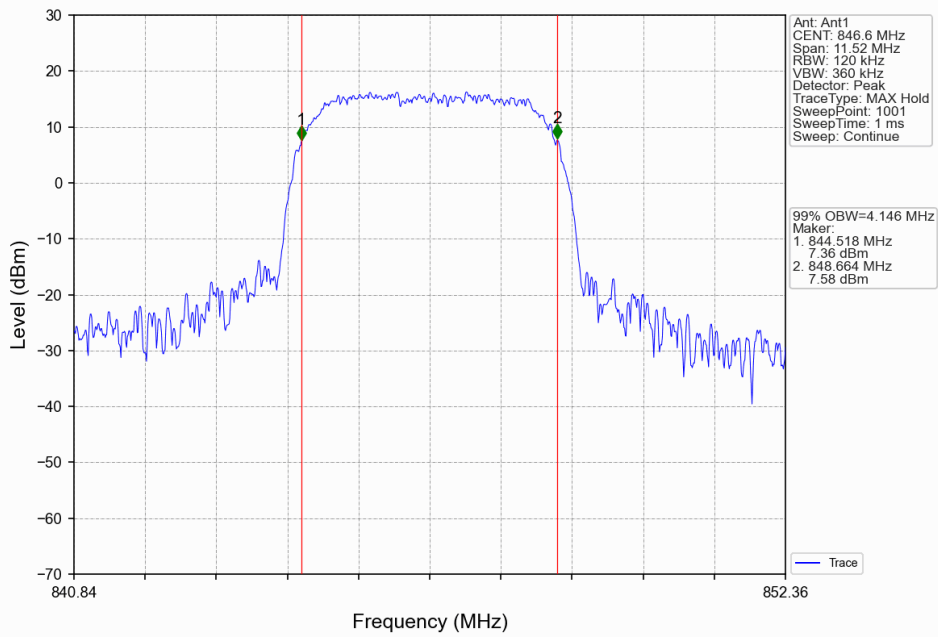

3.1.2 Test Graph

Band5_RMC_HCH_846.6MHz_12.2kbps RMC_NTNV

Band5_HSDPA_LCH_826.4MHz_Subtest 1_NTNV

Band5_HSDPA_MCH_836.6MHz_Subtest 1_NTNV

Band5_HSDPA_HCH_846.6MHz_Subtest 1_NTNV

Band5_HSUPA_LCH_826.4MHz_Subtest 1_NTNV

Band5_HSUPA_MCH_836.6MHz_Subtest 1_NTNV

Band5_HSUPA_HCH_846.6MHz_Subtest 1_NTNV

3.2 Band5_XDB

3.2.1 Test Result

Band: 5					
ENV	Mode		Frequency (MHz)	26dB Bandwidth (MHz)	Verdict
	Network	Subset		Result	
NTNV	RMC	12.2kbps RMC	826.4	4.716	Pass
			836.6	4.737	Pass
			846.6	4.720	Pass
	HSDPA	Subtest 1	826.4	4.746	Pass
			836.6	4.755	Pass
			846.6	4.743	Pass
	HSUPA	Subtest 1	826.4	4.760	Pass
			836.6	4.744	Pass
			846.6	4.744	Pass

3.2.2 Test Graph

Band5_RMC_HCH_846.6MHz_12.2kbps RMC_NTNV

Band5_HSDPA_LCH_826.4MHz_Subtest 1_NTNV

Band5_HSDPA_MCH_836.6MHz_Subtest 1_NTNV

Band5_HSDPA_HCH_846.6MHz_Subtest 1_NTNV

Band5_HSUPA_LCH_826.4MHz_Subtest 1_NTNV