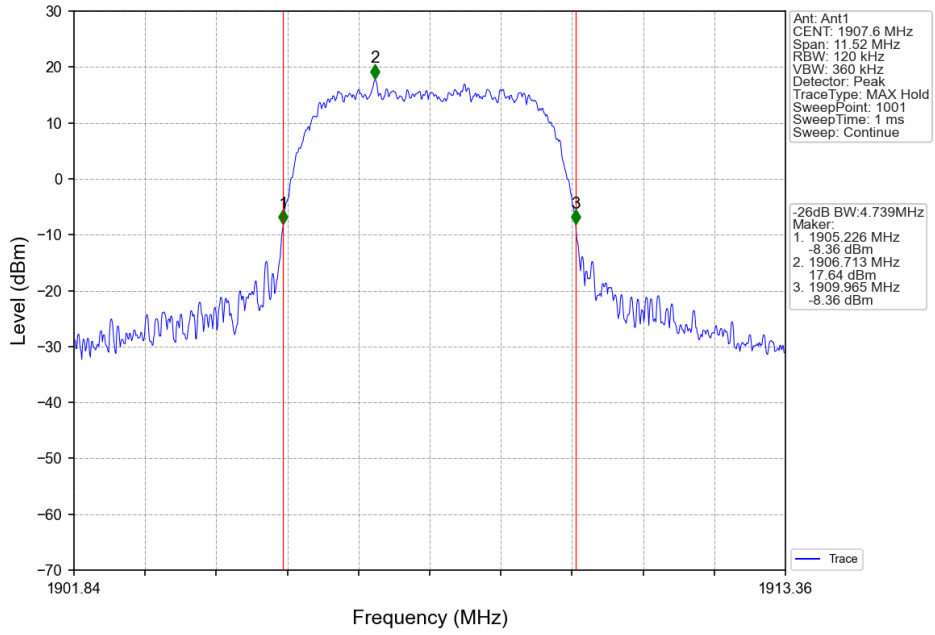

1.2.2 Test Graph

Band2_RMC_HCH_1907.6MHz_12.2kbps RMC_NTNV

Band2_HSDPA_LCH_1852.4MHz_Subtest 1_NTNV

Band2_HSDPA_MCH_1880MHz_Subtest 1_NTNV

Band2_HSDPA_HCH_1907.6MHz_Subtest 1_NTNV

Band2_HSUPA_LCH_1852.4MHz_Subtest 1_NTNV

Band2_HSUPA_MCH_1880MHz_Subtest 1_NTNV

Band2_HSUPA_HCH_1907.6MHz_Subtest 1_NTNV

2. 99% & 26dB Bandwidth

2.1 Band4_OBW

2.1.1 Test Result

Band: 4					
ENV	Mode		Frequency (MHz)	99% Occupied Bandwidth (MHz)	Verdict
	Network	Subset		Result	
NTNV	RMC	12.2kbps RMC	1712.4	4.120	Pass
			1732.6	4.134	Pass
			1752.6	4.114	Pass
	HSDPA	Subtest 1	1712.4	4.144	Pass
			1732.6	4.142	Pass
			1752.6	4.138	Pass
	HSUPA	Subtest 1	1712.4	4.139	Pass
			1732.6	4.126	Pass
			1752.6	4.153	Pass