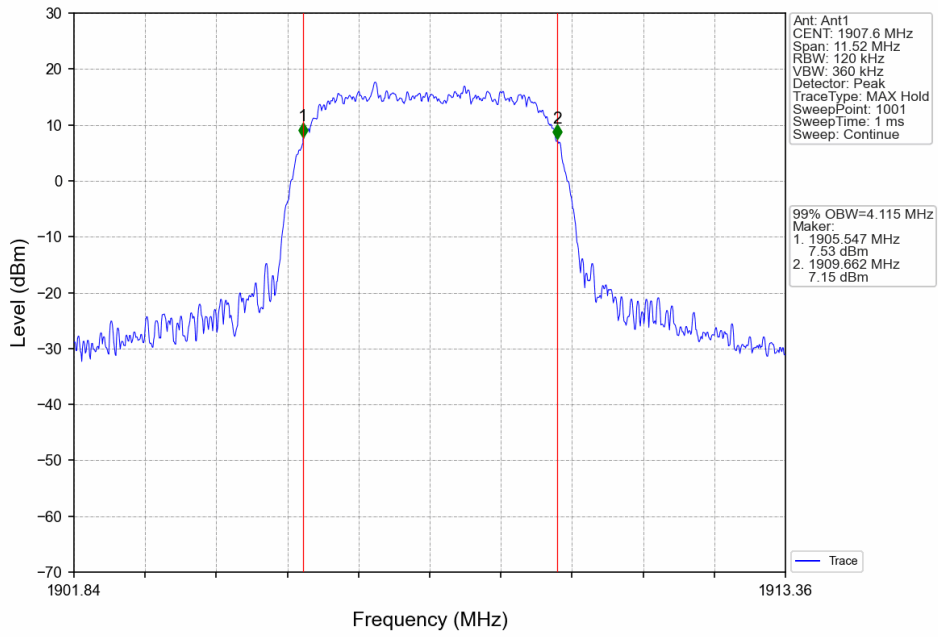

Band2_HSUPA_HCH_1907.6MHz_Subtest 1_NTNV

1.2 Band2_XDB

1.2.1 Test Result

Band: 2					
ENV	Mode		Frequency (MHz)	26dB Bandwidth (MHz)	Verdict
	Network	Subset		Result	
NTNV	RMC	12.2kbps RMC	1852.4	4.722	Pass
			1880	4.690	Pass
			1907.6	4.729	Pass
	HSDPA	Subtest 1	1852.4	4.745	Pass
			1880	4.744	Pass
			1907.6	4.762	Pass
	HSUPA	Subtest 1	1852.4	4.758	Pass
			1880	4.729	Pass
			1907.6	4.739	Pass