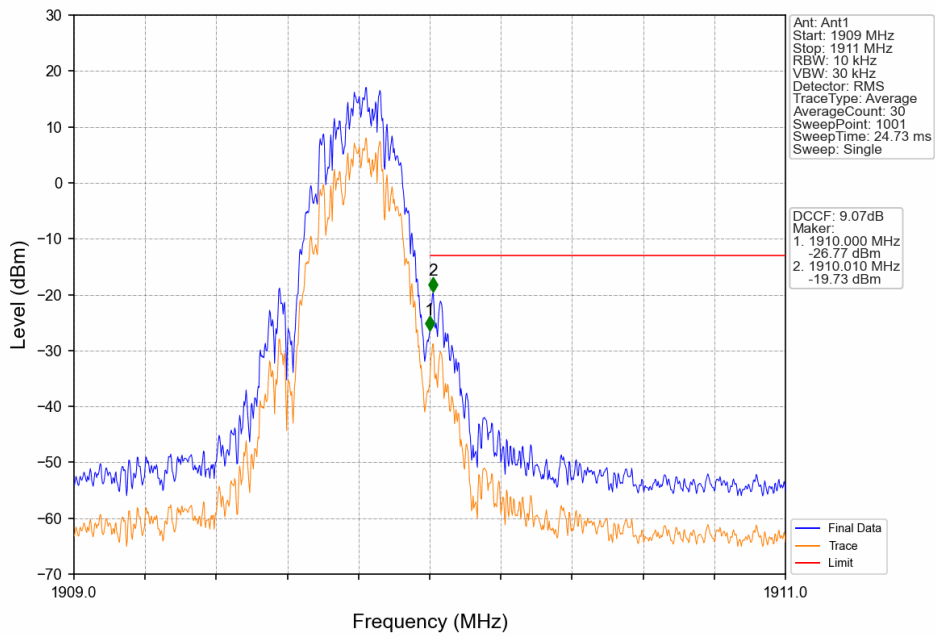

### 2.1.2 Test Graph

PCS1900\_GPRS\_LCH\_1850.2MHz\_1 TX Slot\_NTNV

PCS1900\_GPRS\_MCH\_1880MHz\_1 TX Slot\_NTNV

PCS1900\_GPRS\_MCH\_1880MHz\_1 TX Slot\_NTNV

PCS1900\_GPRS\_HCH\_1909.8MHz\_1 TX Slot\_NTNV

PCS1900\_GPRS\_HCH\_1909.8MHz\_1 TX Slot\_NTNV

PCS1900\_GPRS\_HCH\_1909.8MHz\_1 TX Slot\_NTNV

PCS1900\_EGPRS\_LCH\_1850.2MHz\_1 TX Slot\_NTNV

PCS1900\_EGPRS\_LCH\_1850.2MHz\_1 TX Slot\_NTNV

PCS1900\_EGPRS\_LCH\_1850.2MHz\_1 TX Slot\_NTNV

PCS1900\_EGPRS\_MCH\_1880MHz\_1 TX Slot\_NTNV

PCS1900\_EGPRS\_MCH\_1880MHz\_1 TX Slot\_NTNV

PCS1900\_EGPRS\_HCH\_1909.8MHz\_1 TX Slot\_NTNV

PCS1900\_EGPRS\_HCH\_1909.8MHz\_1 TX Slot\_NTNV

PCS1900\_EGPRS\_HCH\_1909.8MHz\_1 TX Slot\_NTNV