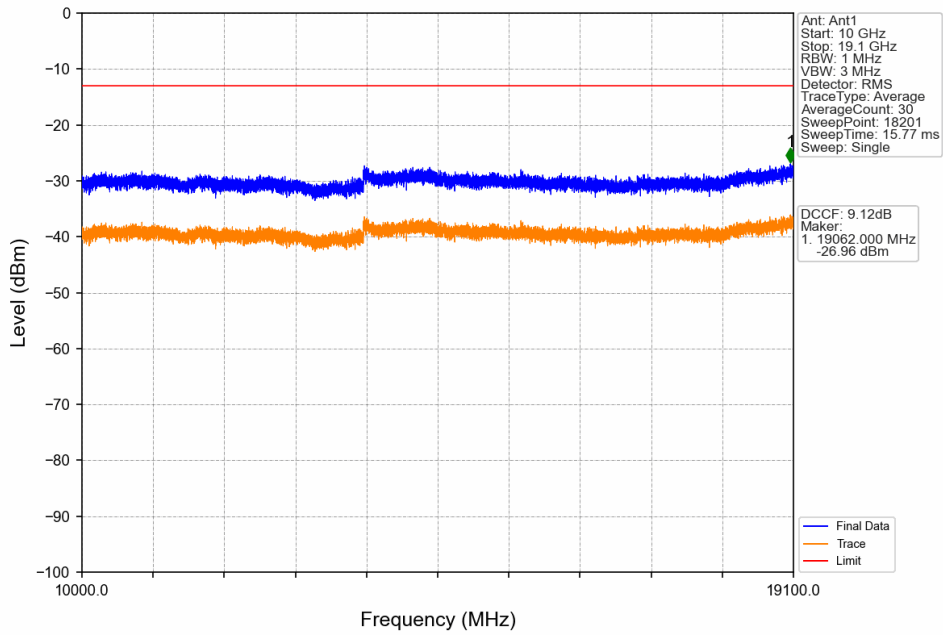

### 2.1.2 Test Graph

PCS1900\_GPRS\_LCH\_1850.2MHz\_1 TX Slot\_NTNV

PCS1900\_GPRS\_MCH\_1880MHz\_1 TX Slot\_NTNV

PCS1900\_GPRS\_MCH\_1880MHz\_1 TX Slot\_NTNV

PCS1900\_GPRS\_HCH\_1909.8MHz\_1 TX Slot\_NTNV

PCS1900\_GPRS\_HCH\_1909.8MHz\_1 TX Slot\_NTNV

PCS1900\_GPRS\_HCH\_1909.8MHz\_1 TX Slot\_NTNV

PCS1900\_EGPRS\_LCH\_1850.2MHz\_1 TX Slot\_NTNV

PCS1900\_EGPRS\_LCH\_1850.2MHz\_1 TX Slot\_NTNV

PCS1900\_EGPRS\_LCH\_1850.2MHz\_1 TX Slot\_NTNV

PCS1900\_EGPRS\_MCH\_1880MHz\_1 TX Slot\_NTNV

PCS1900\_EGPRS\_MCH\_1880MHz\_1 TX Slot\_NTNV

PCS1900\_EGPRS\_HCH\_1909.8MHz\_1 TX Slot\_NTNV

PCS1900\_EGPRS\_HCH\_1909.8MHz\_1 TX Slot\_NTNV

PCS1900\_EGPRS\_HCH\_1909.8MHz\_1 TX Slot\_NTNV