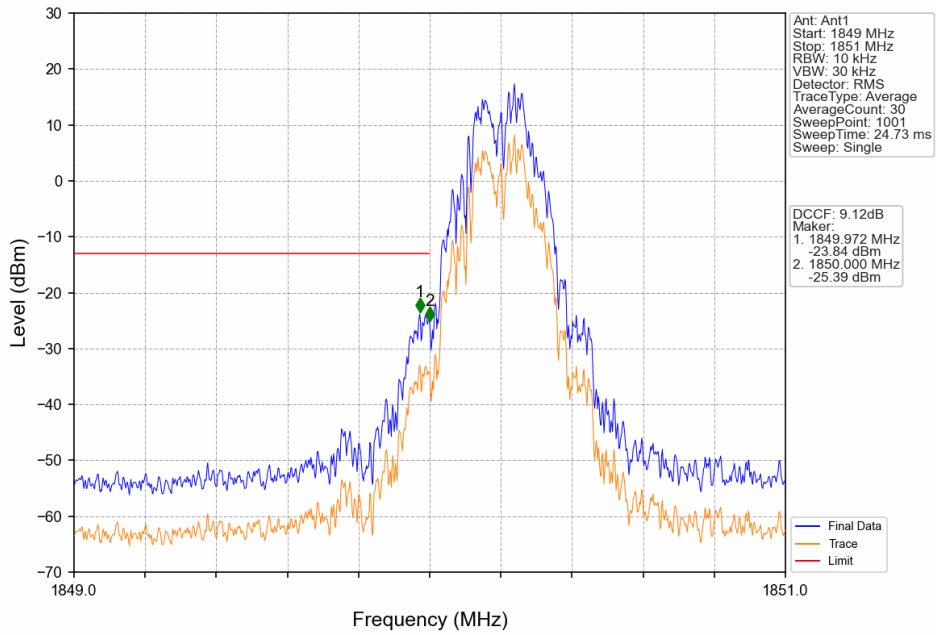

#### 2.1.1 Test Result

Band: PCS1900						
ENV	Mode		Frequency (MHz)	Spurious Emission		Verdict
	Network	Subset		Result	Limit	
NTNV	GPRS	1 TX Slot	1850.2	Refer To Test Graph		Pass
			1880	Refer To Test Graph		Pass
			1909.8	Refer To Test Graph		Pass
	EGPRS	1 TX Slot	1850.2	Refer To Test Graph		Pass
			1880	Refer To Test Graph		Pass
			1909.8	Refer To Test Graph		Pass

### 2.1.2 Test Graph

PCS1900\_GPRS\_LCH\_1850.2MHz\_1 TX Slot\_NTNV

PCS1900\_GPRS\_MCH\_1880MHz\_1 TX Slot\_NTNV

PCS1900\_GPRS\_MCH\_1880MHz\_1 TX Slot\_NTNV

PCS1900\_GPRS\_HCH\_1909.8MHz\_1 TX Slot\_NTNV

PCS1900\_GPRS\_HCH\_1909.8MHz\_1 TX Slot\_NTNV

PCS1900\_GPRS\_HCH\_1909.8MHz\_1 TX Slot\_NTNV

PCS1900\_EGPRS\_LCH\_1850.2MHz\_1 TX Slot\_NTNV

PCS1900\_EGPRS\_LCH\_1850.2MHz\_1 TX Slot\_NTNV

PCS1900\_EGPRS\_LCH\_1850.2MHz\_1 TX Slot\_NTNV