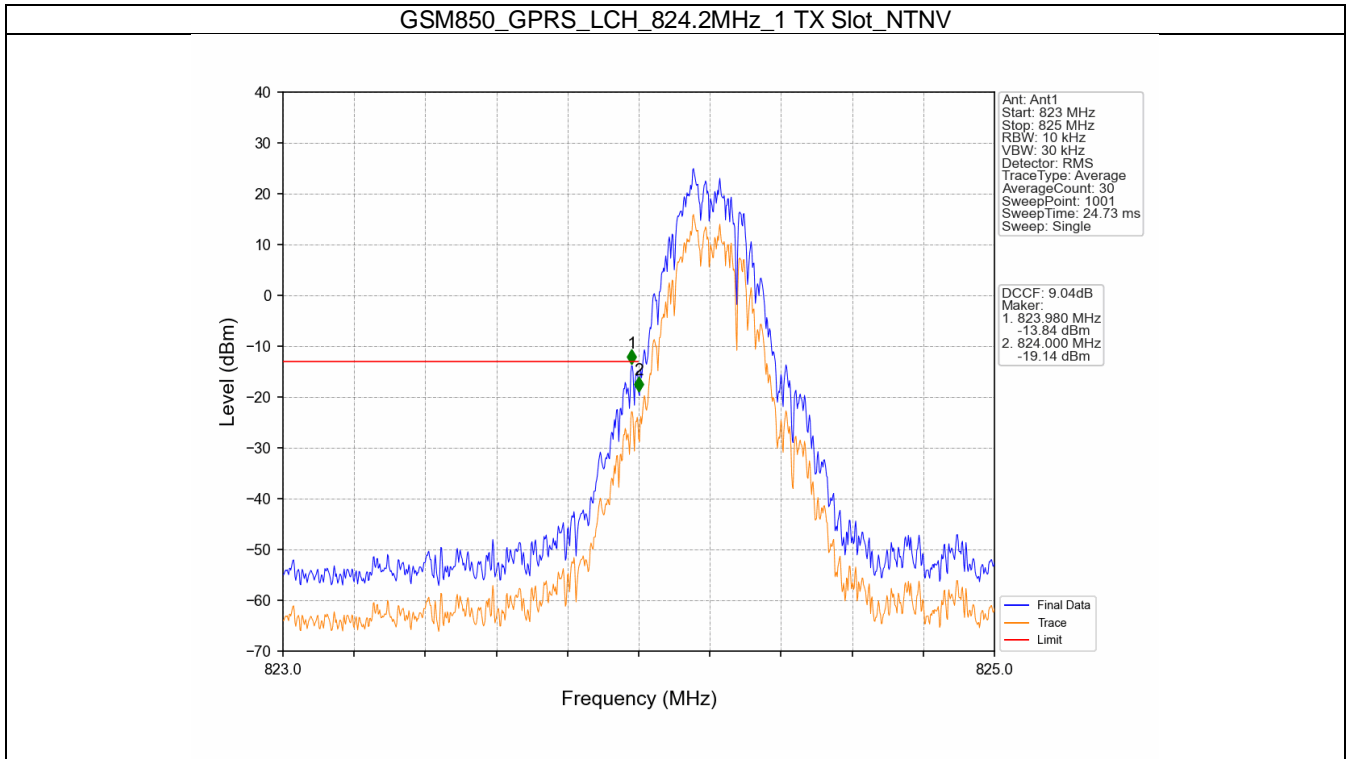

# 1. Spurious Emission

## 1.1 GSM850

### 1.1.1 Test Result

Band: GSM850						
ENV	Mode		Frequency (MHz)	Spurious Emission		Verdict
	Network	Subset		Result	Limit	
NTNV	GPRS	1 TX Slot	824.2	Refer To Test Graph		Pass
			836.6	Refer To Test Graph		Pass
			848.8	Refer To Test Graph		Pass
	EGPRS	1 TX Slot	824.2	Refer To Test Graph		Pass
			836.6	Refer To Test Graph		Pass
			848.8	Refer To Test Graph		Pass

### 1.1.2 Test Graph