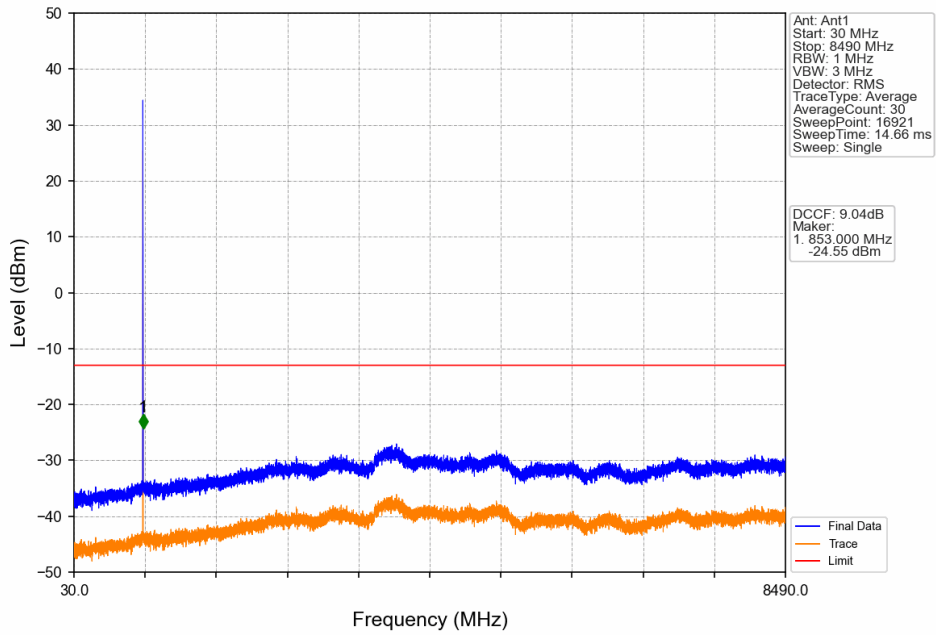

### 1.1.1 Test Result

Band: GSM850						
ENV	Mode		Frequency (MHz)	Spurious Emission		Verdict
	Network	Subset		Result	Limit	
NTNV	GPRS	1 TX Slot	824.2	Refer To Test Graph		Pass
			836.6	Refer To Test Graph		Pass
			848.8	Refer To Test Graph		Pass
	EGPRS	1 TX Slot	824.2	Refer To Test Graph		Pass
			836.6	Refer To Test Graph		Pass
			848.8	Refer To Test Graph		Pass

### 1.1.2 Test Graph

### GSM850\_GPRS\_MCH\_836.6MHz\_1 TX Slot\_NTNV

### GSM850\_GPRS\_HCH\_848.8MHz\_1 TX Slot\_NTNV

GSM850\_GPRS\_HCH\_848.8MHz\_1 TX Slot\_NTNV

GSM850\_EGPRS\_LCH\_824.2MHz\_1 TX Slot\_NTNV

GSM850\_EGPRS\_LCH\_824.2MHz\_1 TX Slot\_NTNV

GSM850\_EGPRS\_MCH\_836.6MHz\_1 TX Slot\_NTNV