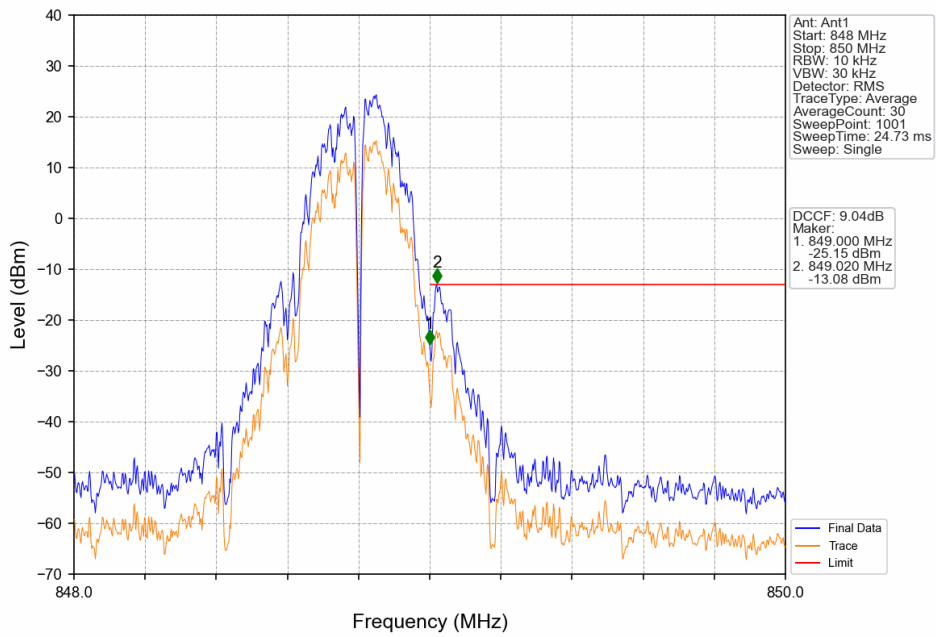

GSM850_GPRS_HCH_848.8MHz_1 TX Slot_NTNV