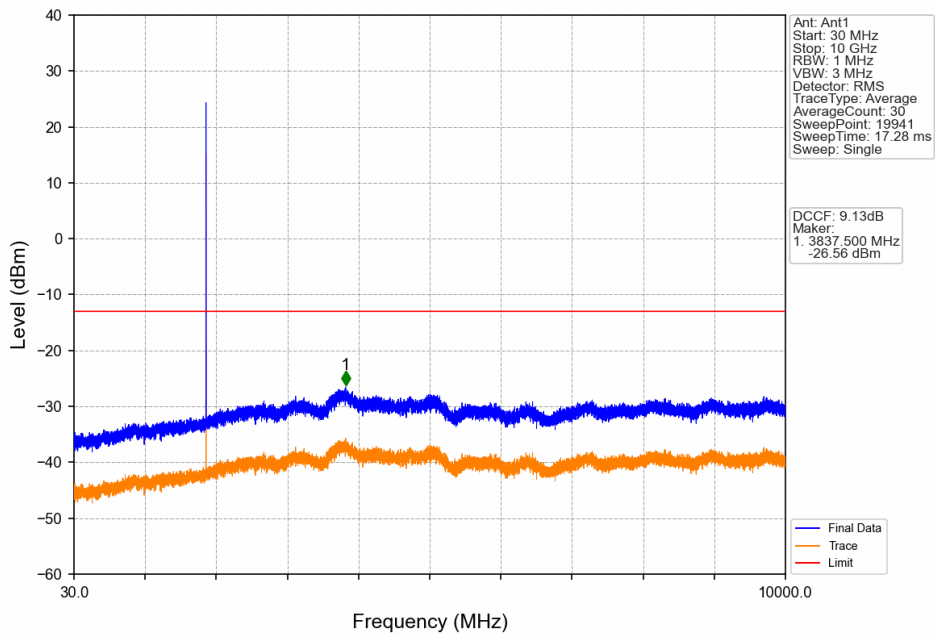

### 2.1.2 Test Graph

PCS1900\_GPRS\_LCH\_1850.2MHz\_1 TX Slot\_NTNV

PCS1900\_GPRS\_MCH\_1880MHz\_1 TX Slot\_NTNV

PCS1900\_GPRS\_MCH\_1880MHz\_1 TX Slot\_NTNV

PCS1900\_GPRS\_HCH\_1909.8MHz\_1 TX Slot\_NTNV

PCS1900\_GPRS\_HCH\_1909.8MHz\_1 TX Slot\_NTNV

PCS1900\_GPRS\_HCH\_1909.8MHz\_1 TX Slot\_NTNV

PCS1900\_EGPRS\_LCH\_1850.2MHz\_1 TX Slot\_NTNV

PCS1900\_EGPRS\_LCH\_1850.2MHz\_1 TX Slot\_NTNV

PCS1900\_EGPRS\_LCH\_1850.2MHz\_1 TX Slot\_NTNV

PCS1900\_EGPRS\_MCH\_1880MHz\_1 TX Slot\_NTNV

PCS1900\_EGPRS\_MCH\_1880MHz\_1 TX Slot\_NTNV

PCS1900\_EGPRS\_HCH\_1909.8MHz\_1 TX Slot\_NTNV

PCS1900\_EGPRS\_HCH\_1909.8MHz\_1 TX Slot\_NTNV

PCS1900\_EGPRS\_HCH\_1909.8MHz\_1 TX Slot\_NTNV