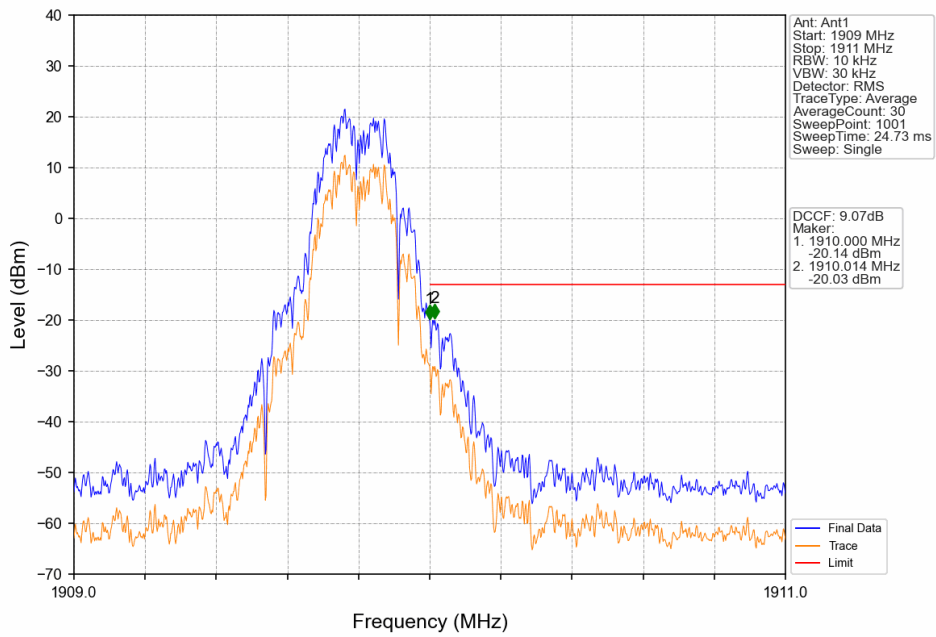

#### 2.1.1 Test Result

Band: PCS1900						
ENV	Mode		Frequency (MHz)	Spurious Emission		Verdict
	Network	Subset		Result	Limit	
NTNV	GPRS	1 TX Slot	1850.2	Refer To Test Graph		Pass
			1880	Refer To Test Graph		Pass
			1909.8	Refer To Test Graph		Pass
	EGPRS	1 TX Slot	1850.2	Refer To Test Graph		Pass
			1880	Refer To Test Graph		Pass
			1909.8	Refer To Test Graph		Pass

### 2.1.2 Test Graph

PCS1900\_GPRS\_LCH\_1850.2MHz\_1 TX Slot\_NTNV

PCS1900\_GPRS\_MCH\_1880MHz\_1 TX Slot\_NTNV

PCS1900\_GPRS\_MCH\_1880MHz\_1 TX Slot\_NTNV

PCS1900\_GPRS\_HCH\_1909.8MHz\_1 TX Slot\_NTNV

PCS1900\_GPRS\_HCH\_1909.8MHz\_1 TX Slot\_NTNV

PCS1900\_GPRS\_HCH\_1909.8MHz\_1 TX Slot\_NTNV

PCS1900\_EGPRS\_LCH\_1850.2MHz\_1 TX Slot\_NTNV

PCS1900\_EGPRS\_LCH\_1850.2MHz\_1 TX Slot\_NTNV

PCS1900\_EGPRS\_LCH\_1850.2MHz\_1 TX Slot\_NTNV