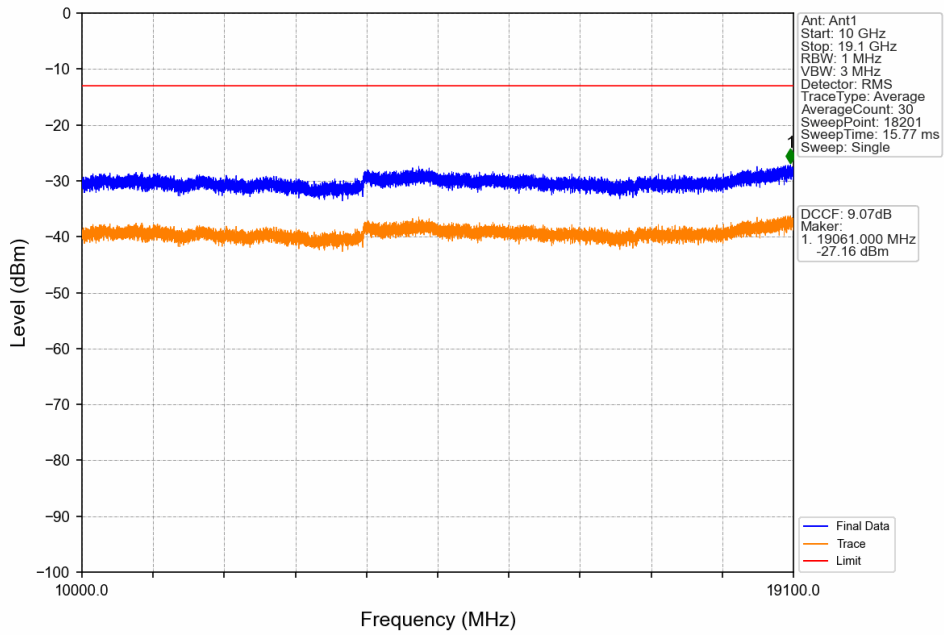

#### 2.1.1 Test Result

Band: PCS1900						
ENV	Mode		Frequency (MHz)	Spurious Emission		Verdict
	Network	Subset		Result	Limit	
NTNV	GPRS	1 TX Slot	1850.2	Refer To Test Graph		Pass
			1880	Refer To Test Graph		Pass
			1909.8	Refer To Test Graph		Pass
	EGPRS	1 TX Slot	1850.2	Refer To Test Graph		Pass
			1880	Refer To Test Graph		Pass
			1909.8	Refer To Test Graph		Pass

### 2.1.2 Test Graph

PCS1900\_GPRS\_LCH\_1850.2MHz\_1 TX Slot\_NTNV

PCS1900\_GPRS\_MCH\_1880MHz\_1 TX Slot\_NTNV

PCS1900\_GPRS\_MCH\_1880MHz\_1 TX Slot\_NTNV

PCS1900\_GPRS\_HCH\_1909.8MHz\_1 TX Slot\_NTNV