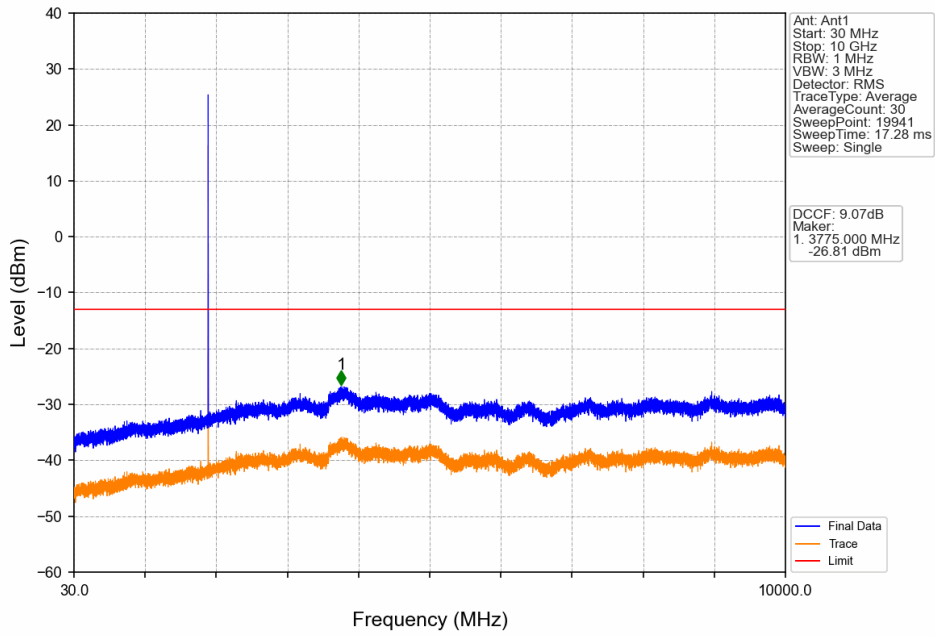

PCS1900\_GPRS\_HCH\_1909.8MHz\_1 TX Slot\_NTNV

PCS1900\_GPRS\_HCH\_1909.8MHz\_1 TX Slot\_NTNV

PCS1900\_EGPRS\_LCH\_1850.2MHz\_1 TX Slot\_NTNV

PCS1900\_EGPRS\_LCH\_1850.2MHz\_1 TX Slot\_NTNV

PCS1900\_EGPRS\_LCH\_1850.2MHz\_1 TX Slot\_NTNV

PCS1900\_EGPRS\_MCH\_1880MHz\_1 TX Slot\_NTNV

PCS1900\_EGPRS\_MCH\_1880MHz\_1 TX Slot\_NTNV

PCS1900\_EGPRS\_HCH\_1909.8MHz\_1 TX Slot\_NTNV

PCS1900\_EGPRS\_HCH\_1909.8MHz\_1 TX Slot\_NTNV

PCS1900\_EGPRS\_HCH\_1909.8MHz\_1 TX Slot\_NTNV