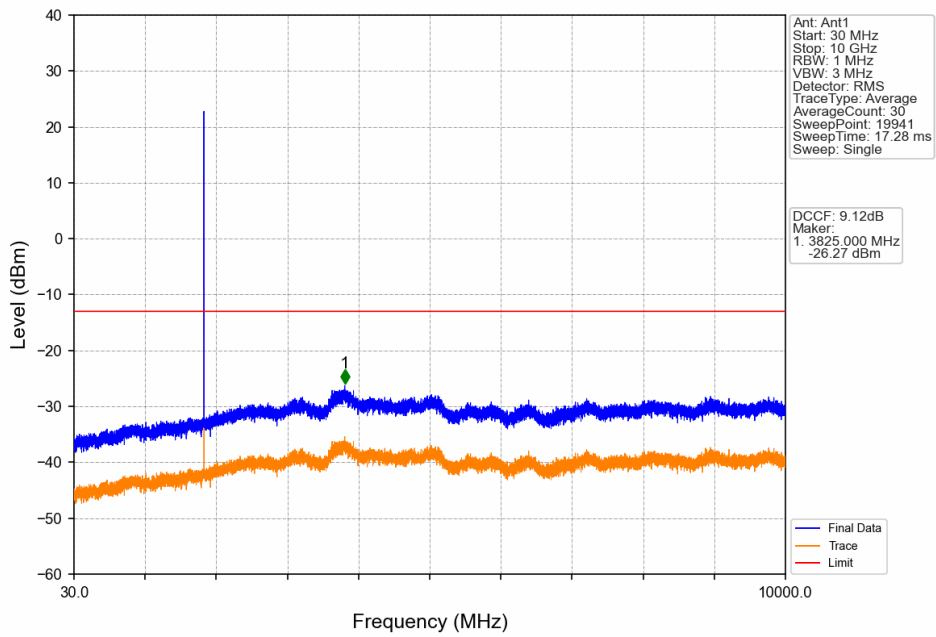

### 2.1.2 Test Graph

PCS1900\_GPRS\_LCH\_1850.2MHz\_1 TX Slot\_NTNV

PCS1900\_GPRS\_MCH\_1880MHz\_1 TX Slot\_NTNV

PCS1900\_GPRS\_MCH\_1880MHz\_1 TX Slot\_NTNV

PCS1900\_GPRS\_HCH\_1909.8MHz\_1 TX Slot\_NTNV

PCS1900\_GPRS\_HCH\_1909.8MHz\_1 TX Slot\_NTNV

PCS1900\_GPRS\_HCH\_1909.8MHz\_1 TX Slot\_NTNV

PCS1900\_EGPRS\_LCH\_1850.2MHz\_1 TX Slot\_NTNV

PCS1900\_EGPRS\_LCH\_1850.2MHz\_1 TX Slot\_NTNV

PCS1900\_EGPRS\_LCH\_1850.2MHz\_1 TX Slot\_NTNV

PCS1900\_EGPRS\_MCH\_1880MHz\_1 TX Slot\_NTNV

PCS1900\_EGPRS\_MCH\_1880MHz\_1 TX Slot\_NTNV

PCS1900\_EGPRS\_HCH\_1909.8MHz\_1 TX Slot\_NTNV

PCS1900\_EGPRS\_HCH\_1909.8MHz\_1 TX Slot\_NTNV

PCS1900\_EGPRS\_HCH\_1909.8MHz\_1 TX Slot\_NTNV