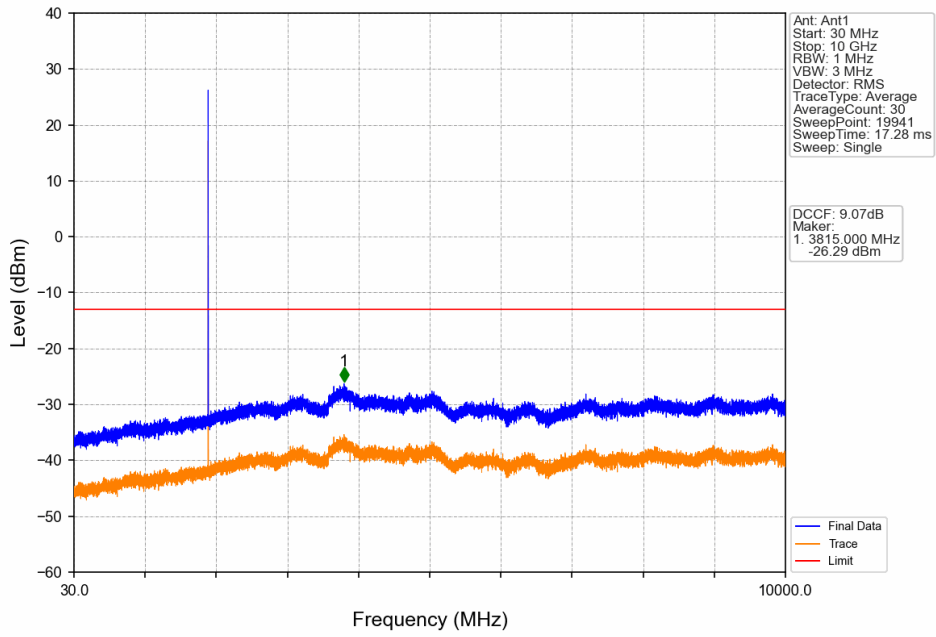

#### 2.1.1 Test Result

Band: PCS1900						
ENV	Mode		Frequency (MHz)	Spurious Emission		Verdict
	Network	Subset		Result	Limit	
NTNV	GPRS	1 TX Slot	1850.2	Refer To Test Graph		Pass
			1880	Refer To Test Graph		Pass
			1909.8	Refer To Test Graph		Pass
	EGPRS	1 TX Slot	1850.2	Refer To Test Graph		Pass
			1880	Refer To Test Graph		Pass
			1909.8	Refer To Test Graph		Pass

### 2.1.2 Test Graph

PCS1900\_GPRS\_LCH\_1850.2MHz\_1 TX Slot\_NTNV

PCS1900\_GPRS\_MCH\_1880MHz\_1 TX Slot\_NTNV

PCS1900\_GPRS\_MCH\_1880MHz\_1 TX Slot\_NTNV

PCS1900\_GPRS\_HCH\_1909.8MHz\_1 TX Slot\_NTNV

PCS1900\_GPRS\_HCH\_1909.8MHz\_1 TX Slot\_NTNV

PCS1900\_GPRS\_HCH\_1909.8MHz\_1 TX Slot\_NTNV

PCS1900\_EGPRS\_LCH\_1850.2MHz\_1 TX Slot\_NTNV

PCS1900\_EGPRS\_LCH\_1850.2MHz\_1 TX Slot\_NTNV

PCS1900\_EGPRS\_LCH\_1850.2MHz\_1 TX Slot\_NTNV