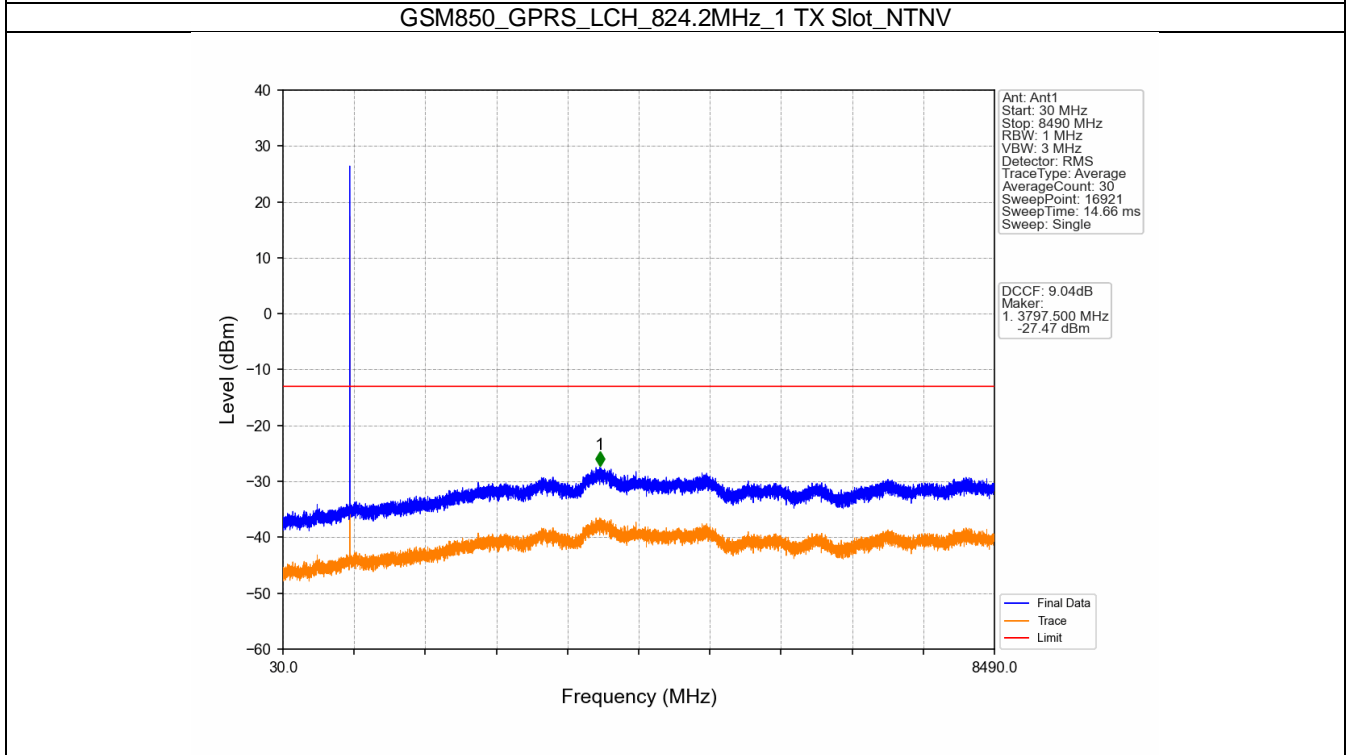

# 1. Spurious Emission

## 1.1 GSM850

### 1.1.1 Test Result

Band: GSM850						
ENV	Mode		Frequency (MHz)	Spurious Emission		Verdict
	Network	Subset		Result	Limit	
NTNV	GPRS	1 TX Slot	824.2	Refer To Test Graph		Pass
			836.6	Refer To Test Graph		Pass
			848.8	Refer To Test Graph		Pass
	EGPRS	1 TX Slot	824.2	Refer To Test Graph		Pass
			836.6	Refer To Test Graph		Pass
			848.8	Refer To Test Graph		Pass

### 1.1.2 Test Graph