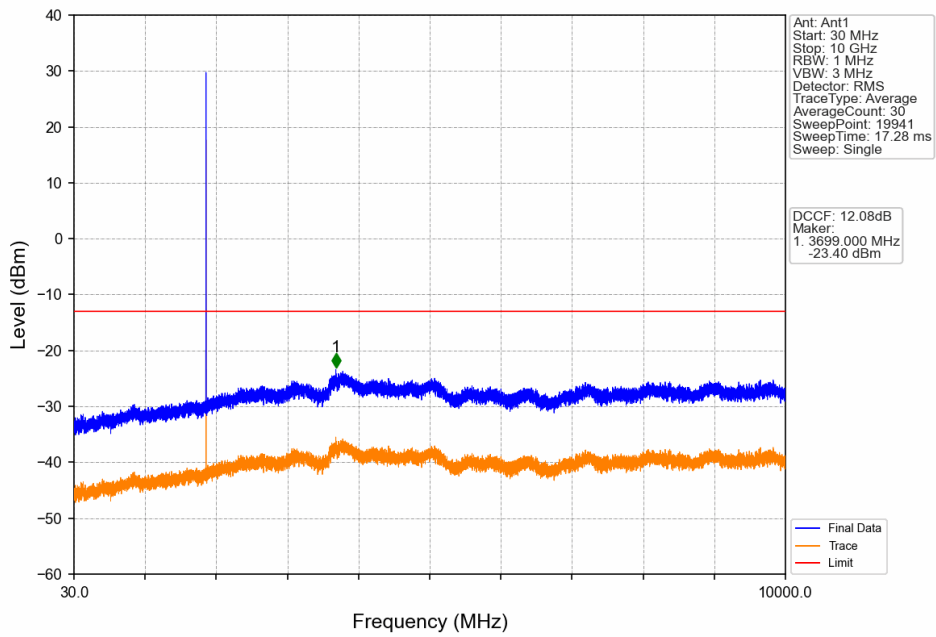

#### 2.1.1 Test Result

Band: PCS1900						
ENV	Mode		Frequency (MHz)	Spurious Emission		Verdict
	Network	Subset		Result	Limit	
NTNV	GPRS	1 TX Slot	1850.2	Refer To Test Graph		Pass
			1880	Refer To Test Graph		Pass
			1909.8	Refer To Test Graph		Pass
	EGPRS	1 TX Slot	1850.2	Refer To Test Graph		Pass
			1880	Refer To Test Graph		Pass
			1909.8	Refer To Test Graph		Pass

### 2.1.2 Test Graph

PCS1900\_GPRS\_LCH\_1850.2MHz\_1 TX Slot\_NTNV

PCS1900\_GPRS\_MCH\_1880MHz\_1 TX Slot\_NTNV

PCS1900\_GPRS\_MCH\_1880MHz\_1 TX Slot\_NTNV

PCS1900\_GPRS\_HCH\_1909.8MHz\_1 TX Slot\_NTNV

PCS1900\_GPRS\_HCH\_1909.8MHz\_1 TX Slot\_NTNV

PCS1900\_GPRS\_HCH\_1909.8MHz\_1 TX Slot\_NTNV

PCS1900\_EGPRS\_LCH\_1850.2MHz\_1 TX Slot\_NTNV

PCS1900\_EGPRS\_LCH\_1850.2MHz\_1 TX Slot\_NTNV

PCS1900\_EGPRS\_LCH\_1850.2MHz\_1 TX Slot\_NTNV