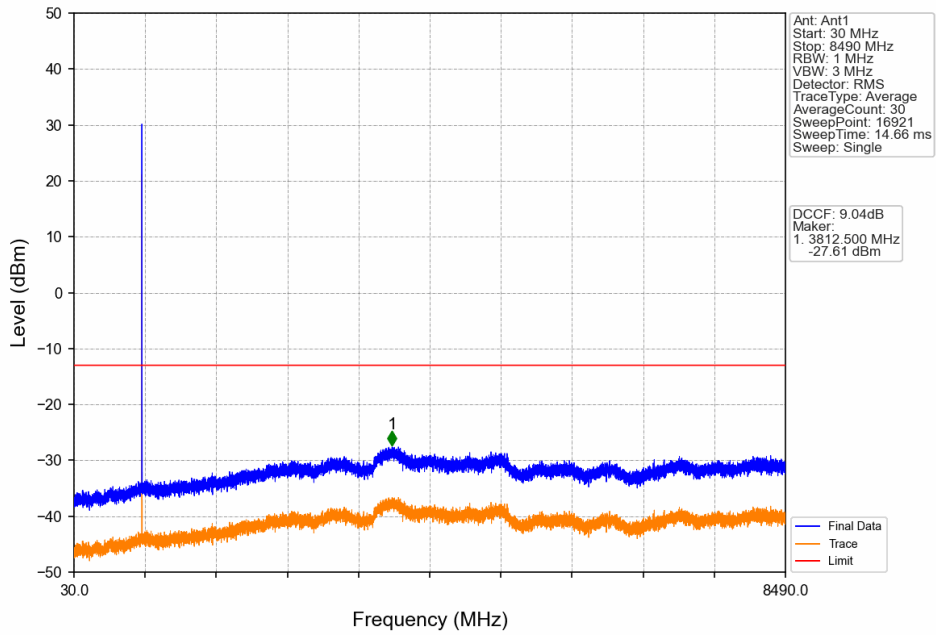

GSM850_GPRS_MCH_836.6MHz_1 TX Slot_NTNV