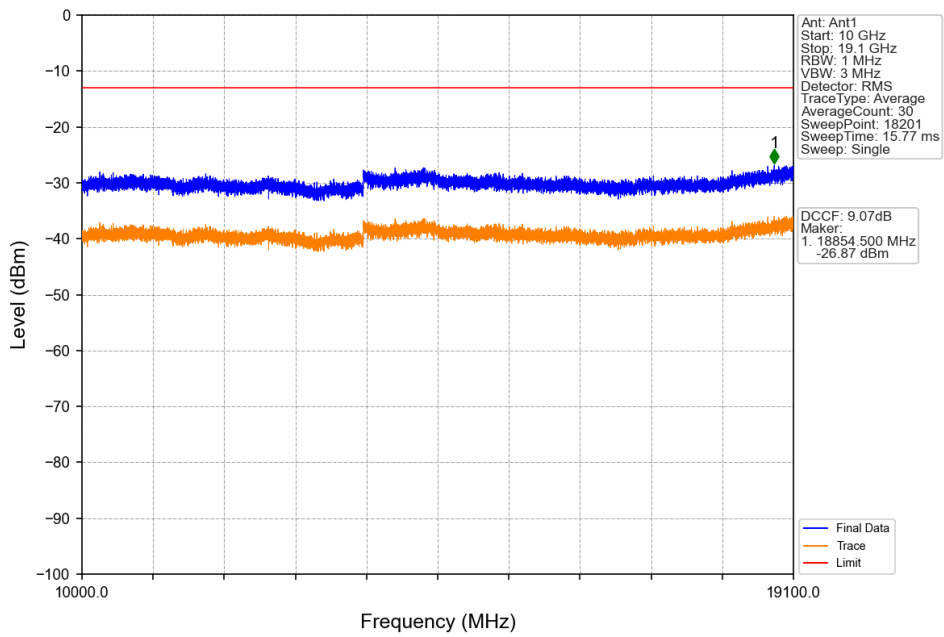

#### 2.1.1 Test Result

Band: PCS1900						
ENV	Mode		Frequency (MHz)	Spurious Emission		Verdict
	Network	Subset		Result	Limit	
NTNV	GPRS	1 TX Slot	1850.2	Refer To Test Graph		Pass
			1880	Refer To Test Graph		Pass
			1909.8	Refer To Test Graph		Pass
	EGPRS	1 TX Slot	1850.2	Refer To Test Graph		Pass
			1880	Refer To Test Graph		Pass
			1909.8	Refer To Test Graph		Pass

### 2.1.2 Test Graph

PCS1900\_GPRS\_LCH\_1850.2MHz\_1 TX Slot\_NTNV

PCS1900\_GPRS\_MCH\_1880MHz\_1 TX Slot\_NTNV

PCS1900\_GPRS\_MCH\_1880MHz\_1 TX Slot\_NTNV

PCS1900\_GPRS\_HCH\_1909.8MHz\_1 TX Slot\_NTNV

PCS1900\_GPRS\_HCH\_1909.8MHz\_1 TX Slot\_NTNV

PCS1900\_GPRS\_HCH\_1909.8MHz\_1 TX Slot\_NTNV

PCS1900\_EGPRS\_LCH\_1850.2MHz\_1 TX Slot\_NTNV

PCS1900\_EGPRS\_LCH\_1850.2MHz\_1 TX Slot\_NTNV

PCS1900\_EGPRS\_LCH\_1850.2MHz\_1 TX Slot\_NTNV