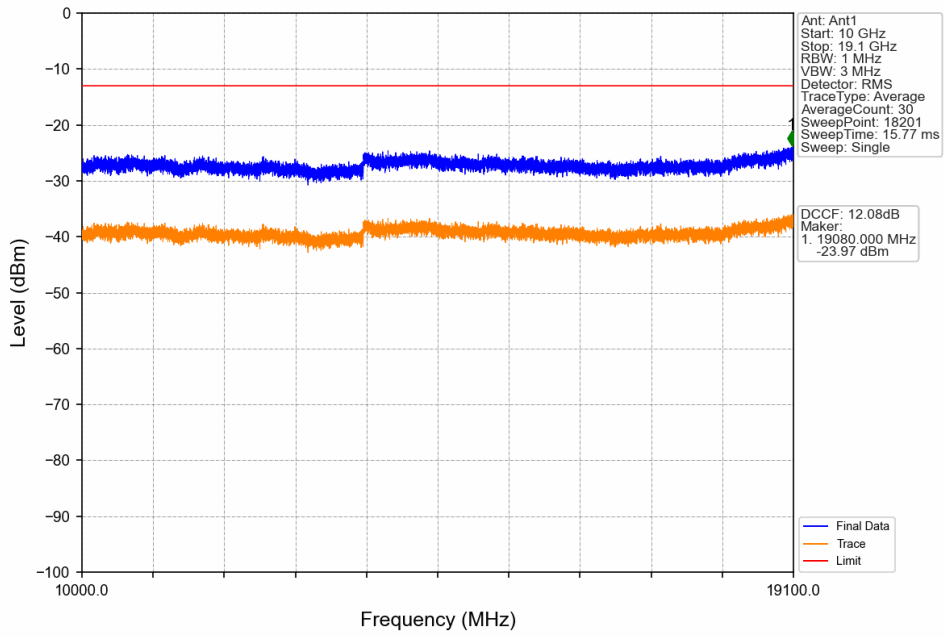

#### 2.1.1 Test Result

Band: PCS1900						
ENV	Mode		Frequency (MHz)	Spurious Emission		Verdict
	Network	Subset		Result	Limit	
NTNV	GPRS	1 TX Slot	1850.2	Refer To Test Graph		Pass
			1880	Refer To Test Graph		Pass
			1909.8	Refer To Test Graph		Pass
	EGPRS	1 TX Slot	1850.2	Refer To Test Graph		Pass
			1880	Refer To Test Graph		Pass
			1909.8	Refer To Test Graph		Pass

### 2.1.2 Test Graph

PCS1900\_GPRS\_LCH\_1850.2MHz\_1 TX Slot\_NTNV

PCS1900\_GPRS\_MCH\_1880MHz\_1 TX Slot\_NTNV

PCS1900\_GPRS\_MCH\_1880MHz\_1 TX Slot\_NTNV

PCS1900\_GPRS\_HCH\_1909.8MHz\_1 TX Slot\_NTNV

PCS1900\_GPRS\_HCH\_1909.8MHz\_1 TX Slot\_NTNV

PCS1900\_GPRS\_HCH\_1909.8MHz\_1 TX Slot\_NTNV

PCS1900\_EGPRS\_LCH\_1850.2MHz\_1 TX Slot\_NTNV

PCS1900\_EGPRS\_LCH\_1850.2MHz\_1 TX Slot\_NTNV

PCS1900\_EGPRS\_LCH\_1850.2MHz\_1 TX Slot\_NTNV