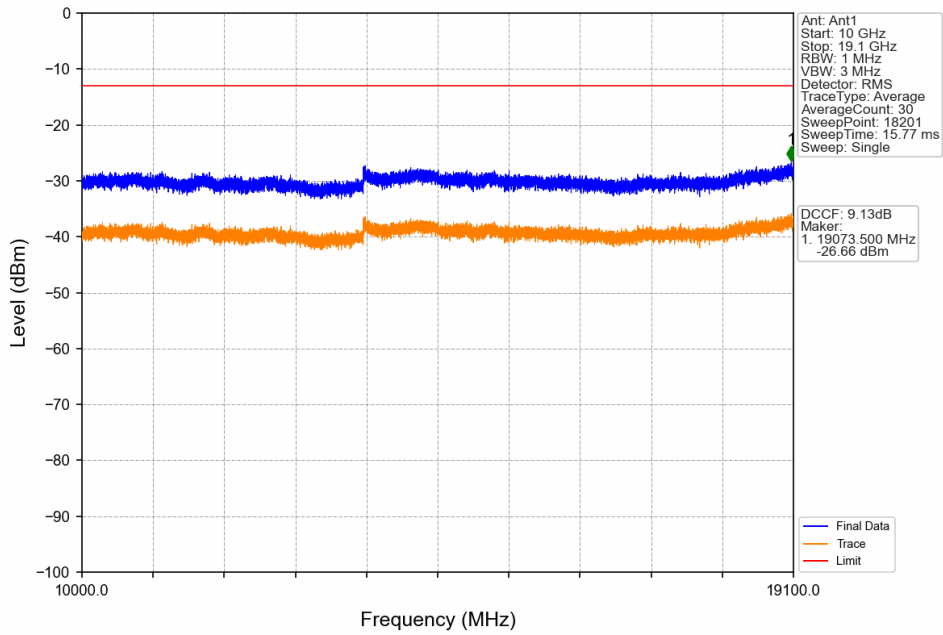

### 2.1.2 Test Graph

PCS1900\_GPRS\_LCH\_1850.2MHz\_1 TX Slot\_NTNV

PCS1900\_GPRS\_MCH\_1880MHz\_1 TX Slot\_NTNV

PCS1900\_GPRS\_MCH\_1880MHz\_1 TX Slot\_NTNV

PCS1900\_GPRS\_HCH\_1909.8MHz\_1 TX Slot\_NTNV

PCS1900\_GPRS\_HCH\_1909.8MHz\_1 TX Slot\_NTNV

PCS1900\_GPRS\_HCH\_1909.8MHz\_1 TX Slot\_NTNV

PCS1900\_EGPRS\_LCH\_1850.2MHz\_1 TX Slot\_NTNV

PCS1900\_EGPRS\_LCH\_1850.2MHz\_1 TX Slot\_NTNV

PCS1900\_EGPRS\_LCH\_1850.2MHz\_1 TX Slot\_NTNV

PCS1900\_EGPRS\_MCH\_1880MHz\_1 TX Slot\_NTNV

PCS1900\_EGPRS\_MCH\_1880MHz\_1 TX Slot\_NTNV

PCS1900\_EGPRS\_HCH\_1909.8MHz\_1 TX Slot\_NTNV

PCS1900\_EGPRS\_HCH\_1909.8MHz\_1 TX Slot\_NTNV

PCS1900\_EGPRS\_HCH\_1909.8MHz\_1 TX Slot\_NTNV