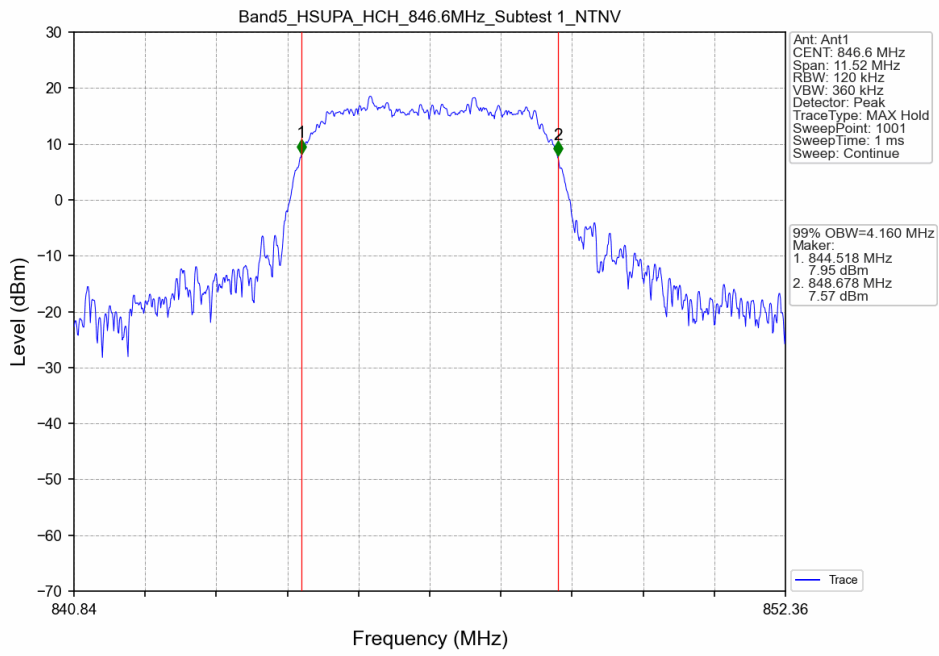

Band2_HSUPA_MCH_1880MHz_Subtest 1_NTNV

Band2_HSUPA_HCH_1907.6MHz_Subtest 1_NTNV

2. 99% & 26dB Bandwidth

2.1 Band5_OBW

2.1.1 Test Result

Band: 5						
ENV	Mode		Frequency (MHz)	99% Occupied Bandwidth (MHz)		Verdict
	Network	Subset		Result	Limit	
NTNV	RMC	12.2kbps RMC	826.4	4.124	/	Pass
			836.6	4.126	/	Pass
			846.6	4.134	/	Pass
	HSDPA	Subtest 1	826.4	4.175	/	Pass
			836.6	4.171	/	Pass
			846.6	4.165	/	Pass
	HSUPA	Subtest 1	826.4	4.193	/	Pass
			836.6	4.197	/	Pass
			846.6	4.160	/	Pass

2.1.2 Test Graph

Band5_RMC_HCH_846.6MHz_12.2kbps RMC_NTNV

Band5_HSDPA_LCH_826.4MHz_Subtest 1_NTNV

Band5_HSDPA_MCH_836.6MHz_Subtest 1_NTNV

Band5_HSDPA_HCH_846.6MHz_Subtest 1_NTNV

Band5_HSUPA_LCH_826.4MHz_Subtest 1_NTNV

Band5_HSUPA_MCH_836.6MHz_Subtest 1_NTNV

Band5_HSUPA_HCH_846.6MHz_Subtest 1_NTNV

2.2 Band5_XDB

2.2.1 Test Result

Band: 5						
ENV	Mode		Frequency (MHz)	26dB Bandwidth (MHz)		Verdict
	Network	Subset		Result	Limit	
NTNV	RMC	12.2kbps RMC	826.4	4.728	/	Pass
			836.6	4.752	/	Pass
			846.6	4.748	/	Pass
	HSDPA	Subtest 1	826.4	5.476	/	Pass
			836.6	5.822	/	Pass
			846.6	5.740	/	Pass
	HSUPA	Subtest 1	826.4	5.996	/	Pass
			836.6	5.864	/	Pass
			846.6	5.661	/	Pass

2.2.2 Test Graph

Band5_RMC_HCH_846.6MHz_12.2kbps RMC_NTNV

Band5_HSDPA_LCH_826.4MHz_Subtest 1_NTNV

Band5_HSDPA_MCH_836.6MHz_Subtest 1_NTNV

Band5_HSDPA_HCH_846.6MHz_Subtest 1_NTNV

Band5_HSUPA_LCH_826.4MHz_Subtest 1_NTNV