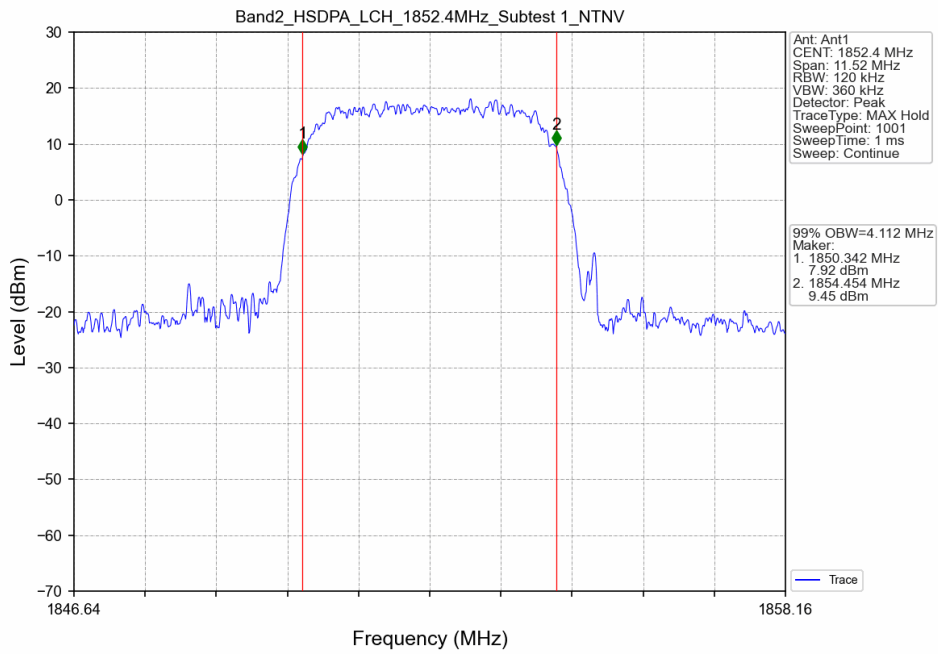

1. 99% & 26dB Bandwidth

1.1 Band2_OBW

1.1.1 Test Result

Band: 2						
ENV	Mode		Frequency (MHz)	99% Occupied Bandwidth (MHz)		Verdict
	Network	Subset		Result	Limit	
NTNV	RMC	12.2kbps RMC	1852.4	4.112	/	Pass
			1880	4.130	/	Pass
			1907.6	4.119	/	Pass
	HSDPA	Subtest 1	1852.4	4.112	/	Pass
			1880	4.101	/	Pass
			1907.6	4.096	/	Pass
	HSUPA	Subtest 1	1852.4	4.117	/	Pass
			1880	4.145	/	Pass
			1907.6	4.112	/	Pass

1.1.2 Test Graph

Band2_RMC_HCH_1907.6MHz_12.2kbps RMC_NTNV

Band2_HSDPA_LCH_1852.4MHz_Subtest 1_NTNV

Band2_HSDPA_MCH_1880MHz_Subtest 1_NTNV

Band2_HSDPA_HCH_1907.6MHz_Subtest 1_NTNV

Band2_HSUPA_LCH_1852.4MHz_Subtest 1_NTNV

Band2_HSUPA_MCH_1880MHz_Subtest 1_NTNV

Band2_HSUPA_HCH_1907.6MHz_Subtest 1_NTNV

1.2 Band2_XDB

1.2.1 Test Result

Band: 2						
ENV	Mode		Frequency (MHz)	26dB Bandwidth (MHz)		Verdict
	Network	Subset		Result	Limit	
NTNV	RMC	12.2kbps RMC	1852.4	4.749	/	Pass
			1880	4.761	/	Pass
			1907.6	4.736	/	Pass
	HSDPA	Subtest 1	1852.4	4.732	/	Pass
			1880	4.724	/	Pass
			1907.6	4.713	/	Pass
	HSUPA	Subtest 1	1852.4	4.717	/	Pass
			1880	4.745	/	Pass
			1907.6	4.732	/	Pass