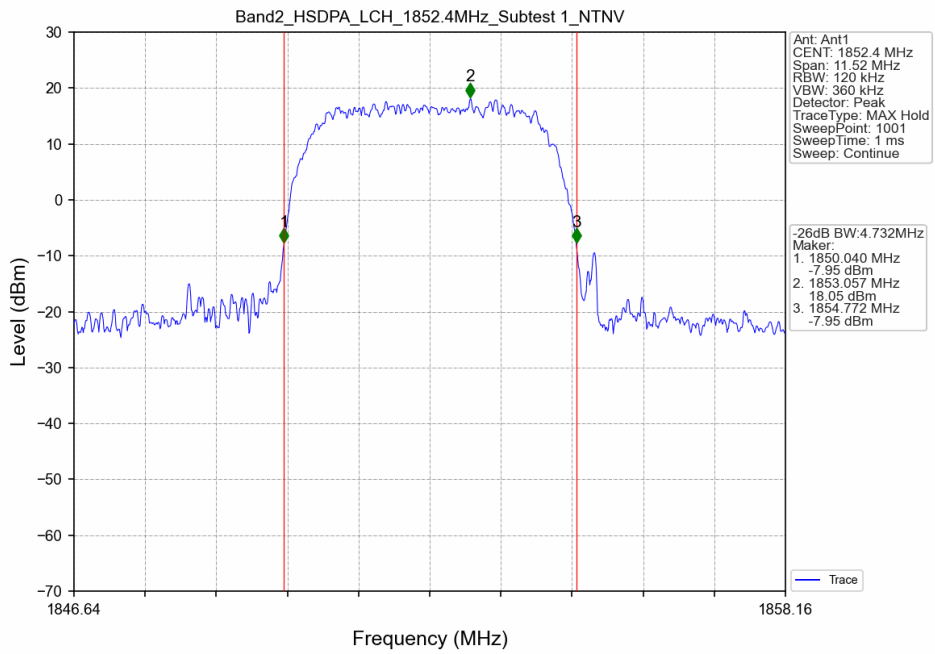

1.1.2 Test Graph

Band2_RMC_HCH_1907.6MHz_12.2kbps RMC_NTNV

Band2_HSDPA_LCH_1852.4MHz_Subtest 1_NTNV

Band2_HSDPA_MCH_1880MHz_Subtest 1_NTNV

Band2_HSDPA_HCH_1907.6MHz_Subtest 1_NTNV

Band2_HSUPA_LCH_1852.4MHz_Subtest 1_NTNV

Band2_HSUPA_MCH_1880MHz_Subtest 1_NTNV

Band2_HSUPA_HCH_1907.6MHz_Subtest 1_NTNV

1.2 Band2_XDB

1.2.1 Test Result

Band: 2						
ENV	Mode		Frequency (MHz)	26dB Bandwidth (MHz)		Verdict
	Network	Subset		Result	Limit	
NTNV	RMC	12.2kbps RMC	1852.4	4.749	/	Pass
			1880	4.761	/	Pass
			1907.6	4.736	/	Pass
	HSDPA	Subtest 1	1852.4	4.732	/	Pass
			1880	4.724	/	Pass
			1907.6	4.713	/	Pass
	HSUPA	Subtest 1	1852.4	4.717	/	Pass
			1880	4.745	/	Pass
			1907.6	4.732	/	Pass

1.2.2 Test Graph

Band2_RMC_HCH_1907.6MHz_12.2kbps RMC_NTNV

Band2_HSDPA_LCH_1852.4MHz_Subtest 1_NTNV

Band2_HSDPA_MCH_1880MHz_Subtest 1_NTNV

Band2_HSDPA_HCH_1907.6MHz_Subtest 1_NTNV

Band2_HSUPA_LCH_1852.4MHz_Subtest 1_NTNV

Band2_HSUPA_MCH_1880MHz_Subtest 1_NTNV

Band2_HSUPA_HCH_1907.6MHz_Subtest 1_NTNV

2. 99% & 26dB Bandwidth

2.1 Band5_OBW

2.1.1 Test Result

Band: 5						
ENV	Mode		Frequency (MHz)	99% Occupied Bandwidth (MHz)		Verdict
	Network	Subset		Result	Limit	
NTNV	RMC	12.2kbps RMC	826.4	4.124	/	Pass
			836.6	4.126	/	Pass
			846.6	4.134	/	Pass
	HSDPA	Subtest 1	826.4	4.175	/	Pass
			836.6	4.171	/	Pass
			846.6	4.165	/	Pass
	HSUPA	Subtest 1	826.4	4.193	/	Pass
			836.6	4.197	/	Pass
			846.6	4.160	/	Pass