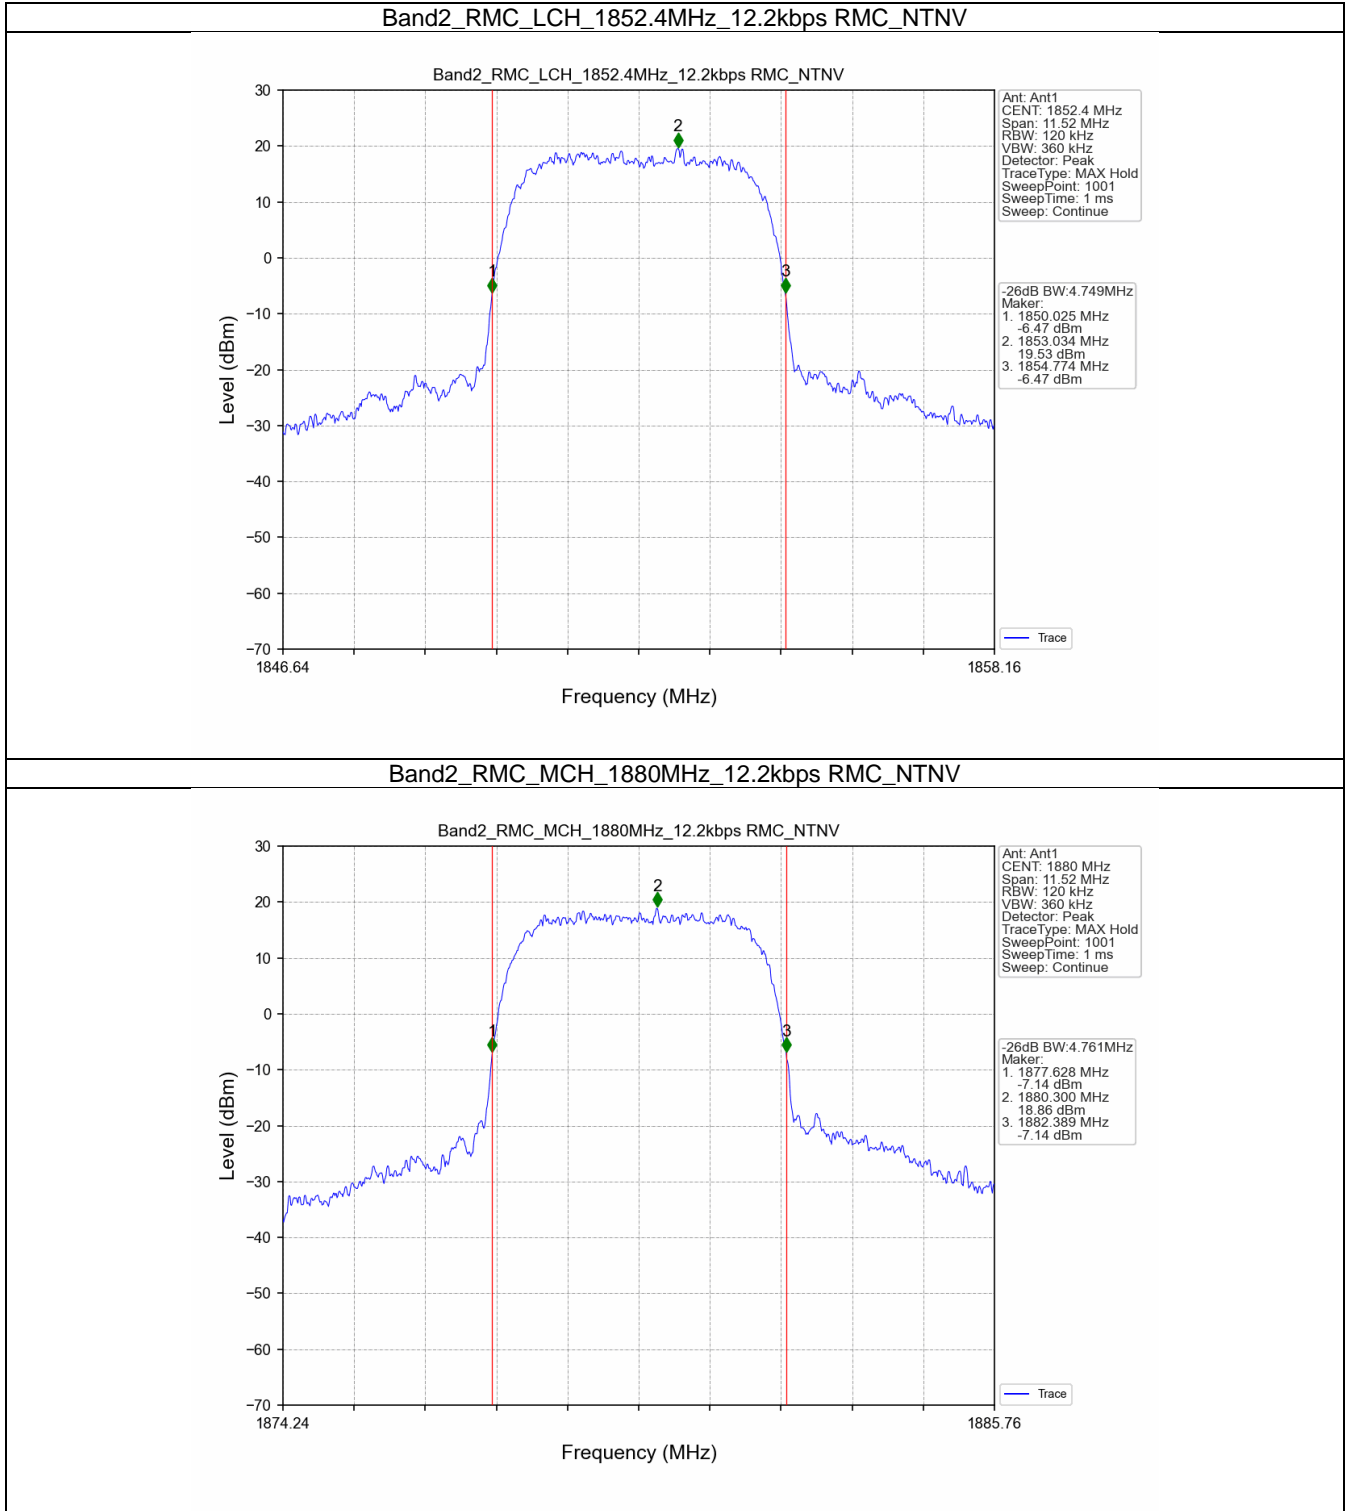

Band2_HSUPA_MCH_1880MHz_Subtest 1_NTNV

Band2_HSUPA_HCH_1907.6MHz_Subtest 1_NTNV

1.2 Band2_XDB

1.2.1 Test Result

Band: 2						
ENV	Mode		Frequency (MHz)	26dB Bandwidth (MHz)		Verdict
	Network	Subset		Result	Limit	
NTNV	RMC	12.2kbps RMC	1852.4	4.749	/	Pass
			1880	4.761	/	Pass
			1907.6	4.736	/	Pass
	HSDPA	Subtest 1	1852.4	4.732	/	Pass
			1880	4.724	/	Pass
			1907.6	4.713	/	Pass
	HSUPA	Subtest 1	1852.4	4.717	/	Pass
			1880	4.745	/	Pass
			1907.6	4.732	/	Pass

1.2.2 Test Graph

Band2_RMC_HCH_1907.6MHz_12.2kbps RMC_NTNV

Band2_HSDPA_LCH_1852.4MHz_Subtest 1_NTNV

Band2_HSDPA_MCH_1880MHz_Subtest 1_NTNV

Band2_HSDPA_HCH_1907.6MHz_Subtest 1_NTNV

Band2_HSUPA_LCH_1852.4MHz_Subtest 1_NTNV