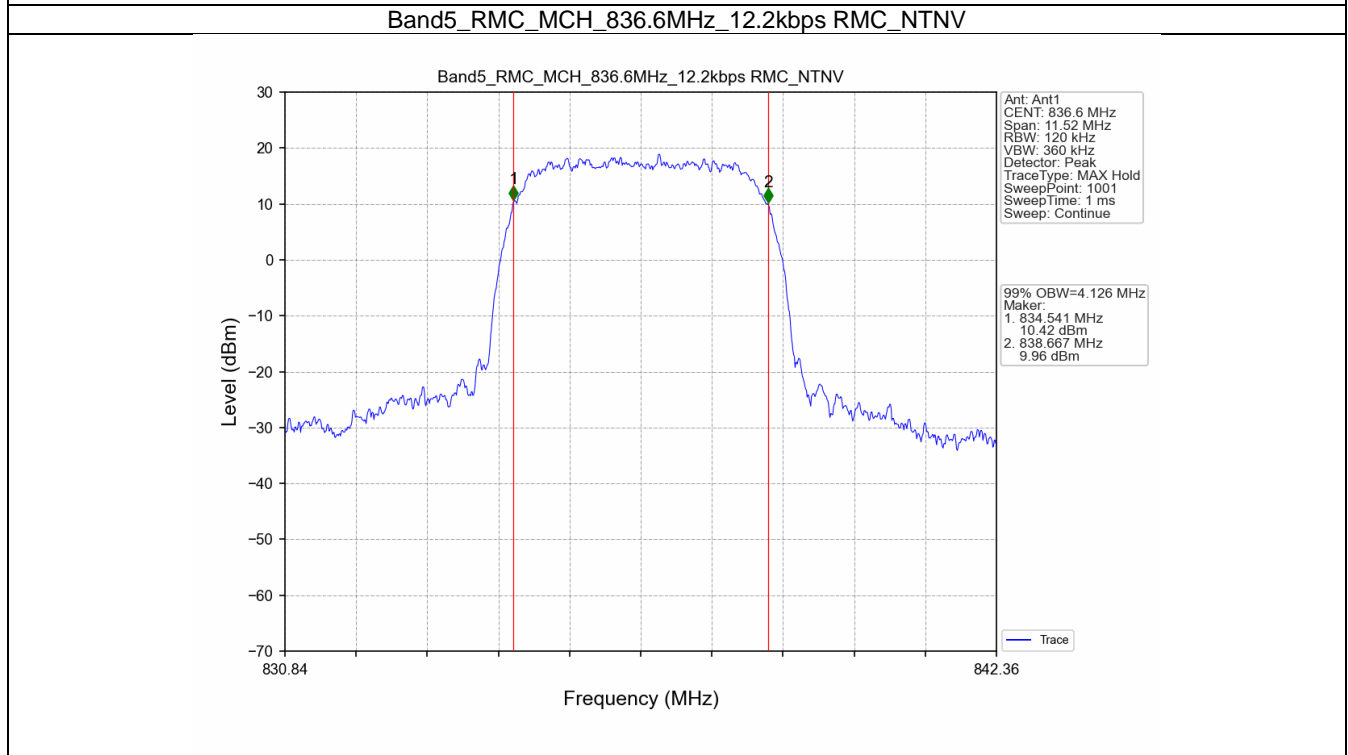

1.2.2 Test Graph

Band2_RMC_HCH_1907.6MHz_12.2kbps RMC_NTNV

Band2_HSDPA_LCH_1852.4MHz_Subtest 1_NTNV

Band2_HSDPA_MCH_1880MHz_Subtest 1_NTNV

Band2_HSDPA_HCH_1907.6MHz_Subtest 1_NTNV

Band2_HSUPA_LCH_1852.4MHz_Subtest 1_NTNV

Band2_HSUPA_MCH_1880MHz_Subtest 1_NTNV

Band2_HSUPA_HCH_1907.6MHz_Subtest 1_NTNV

2. 99% & 26dB Bandwidth

2.1 Band5_OBW

2.1.1 Test Result

Band: 5						
ENV	Mode		Frequency (MHz)	99% Occupied Bandwidth (MHz)		Verdict
	Network	Subset		Result	Limit	
NTNV	RMC	12.2kbps RMC	826.4	4.124	/	Pass
			836.6	4.126	/	Pass
			846.6	4.134	/	Pass
	HSDPA	Subtest 1	826.4	4.175	/	Pass
			836.6	4.171	/	Pass
			846.6	4.165	/	Pass
	HSUPA	Subtest 1	826.4	4.193	/	Pass
			836.6	4.197	/	Pass
			846.6	4.160	/	Pass

2.1.2 Test Graph

Band5_RMC_HCH_846.6MHz_12.2kbps RMC_NTNV

Band5_HSDPA_LCH_826.4MHz_Subtest 1_NTNV

Band5_HSDPA_MCH_836.6MHz_Subtest 1_NTNV

Band5_HSDPA_HCH_846.6MHz_Subtest 1_NTNV

Band5_HSUPA_LCH_826.4MHz_Subtest 1_NTNV