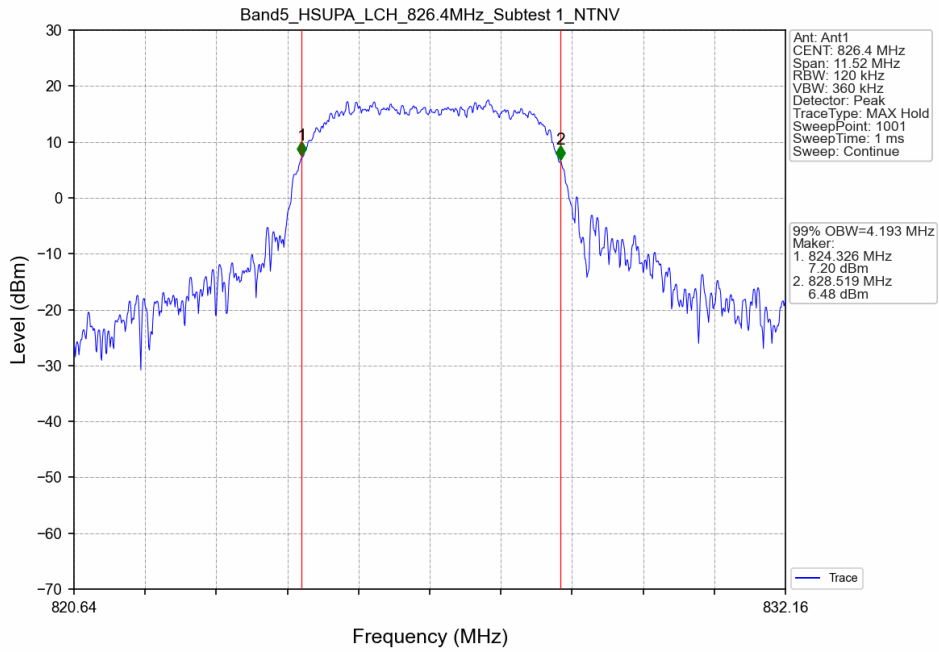

Band2_HSUPA_MCH_1880MHz_Subtest 1_NTNV

Band2_HSUPA_HCH_1907.6MHz_Subtest 1_NTNV

2. 99% & 26dB Bandwidth

2.1 Band5_OBW

2.1.1 Test Result

Band: 5						
ENV	Mode		Frequency (MHz)	99% Occupied Bandwidth (MHz)		Verdict
	Network	Subset		Result	Limit	
NTNV	RMC	12.2kbps RMC	826.4	4.124	/	Pass
			836.6	4.126	/	Pass
			846.6	4.134	/	Pass
	HSDPA	Subtest 1	826.4	4.175	/	Pass
			836.6	4.171	/	Pass
			846.6	4.165	/	Pass
	HSUPA	Subtest 1	826.4	4.193	/	Pass
			836.6	4.197	/	Pass
			846.6	4.160	/	Pass

2.1.2 Test Graph

Band5_RMC_HCH_846.6MHz_12.2kbps RMC_NTNV

Band5_HSDPA_LCH_826.4MHz_Subtest 1_NTNV

Band5_HSDPA_MCH_836.6MHz_Subtest 1_NTNV

Band5_HSDPA_HCH_846.6MHz_Subtest 1_NTNV

Band5_HSUPA_LCH_826.4MHz_Subtest 1_NTNV

Band5_HSUPA_MCH_836.6MHz_Subtest 1_NTNV

Band5_HSUPA_HCH_846.6MHz_Subtest 1_NTNV

2.2 Band5_XDB

2.2.1 Test Result

Band: 5						
ENV	Mode		Frequency (MHz)	26dB Bandwidth (MHz)		Verdict
	Network	Subset		Result	Limit	
NTNV	RMC	12.2kbps RMC	826.4	4.728	/	Pass
			836.6	4.752	/	Pass
			846.6	4.748	/	Pass
	HSDPA	Subtest 1	826.4	5.476	/	Pass
			836.6	5.822	/	Pass
			846.6	5.740	/	Pass
	HSUPA	Subtest 1	826.4	5.996	/	Pass
			836.6	5.864	/	Pass
			846.6	5.661	/	Pass

2.2.2 Test Graph

Band5_RMC_HCH_846.6MHz_12.2kbps RMC_NTNV

Band5_HSDPA_LCH_826.4MHz_Subtest 1_NTNV

Band5_HSDPA_MCH_836.6MHz_Subtest 1_NTNV

Band5_HSDPA_HCH_846.6MHz_Subtest 1_NTNV

Band5_HSUPA_LCH_826.4MHz_Subtest 1_NTNV