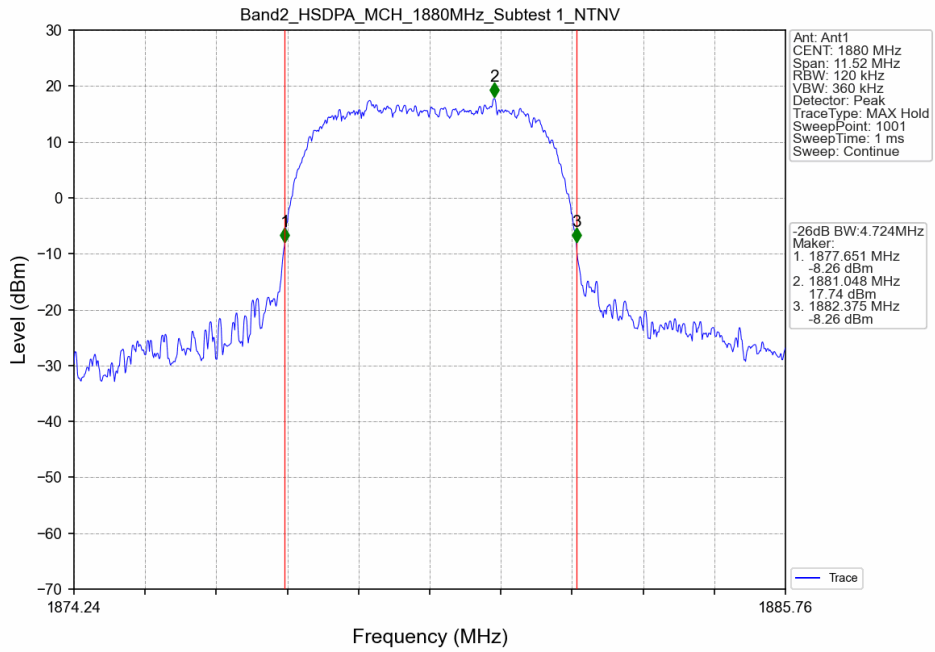

1.2.2 Test Graph

Band2_RMC_HCH_1907.6MHz_12.2kbps RMC_NTNV

Band2_HSDPA_LCH_1852.4MHz_Subtest 1_NTNV

Band2_HSDPA_MCH_1880MHz_Subtest 1_NTNV

Band2_HSDPA_HCH_1907.6MHz_Subtest 1_NTNV

Band2_HSUPA_LCH_1852.4MHz_Subtest 1_NTNV

Band2_HSUPA_MCH_1880MHz_Subtest 1_NTNV

Band2_HSUPA_HCH_1907.6MHz_Subtest 1_NTNV

2. 99% & 26dB Bandwidth

2.1 Band5_OBW

2.1.1 Test Result

Band: 5						
ENV	Mode		Frequency (MHz)	99% Occupied Bandwidth (MHz)		Verdict
	Network	Subset		Result	Limit	
NTNV	RMC	12.2kbps RMC	826.4	4.124	/	Pass
			836.6	4.126	/	Pass
			846.6	4.134	/	Pass
	HSDPA	Subtest 1	826.4	4.175	/	Pass
			836.6	4.171	/	Pass
			846.6	4.165	/	Pass
	HSUPA	Subtest 1	826.4	4.193	/	Pass
			836.6	4.197	/	Pass
			846.6	4.160	/	Pass

2.1.2 Test Graph

Band5_RMC_HCH_846.6MHz_12.2kbps RMC_NTNV

Band5_HSDPA_LCH_826.4MHz_Subtest 1_NTNV

Band5_HSDPA_MCH_836.6MHz_Subtest 1_NTNV

Band5_HSDPA_HCH_846.6MHz_Subtest 1_NTNV

Band5_HSUPA_LCH_826.4MHz_Subtest 1_NTNV