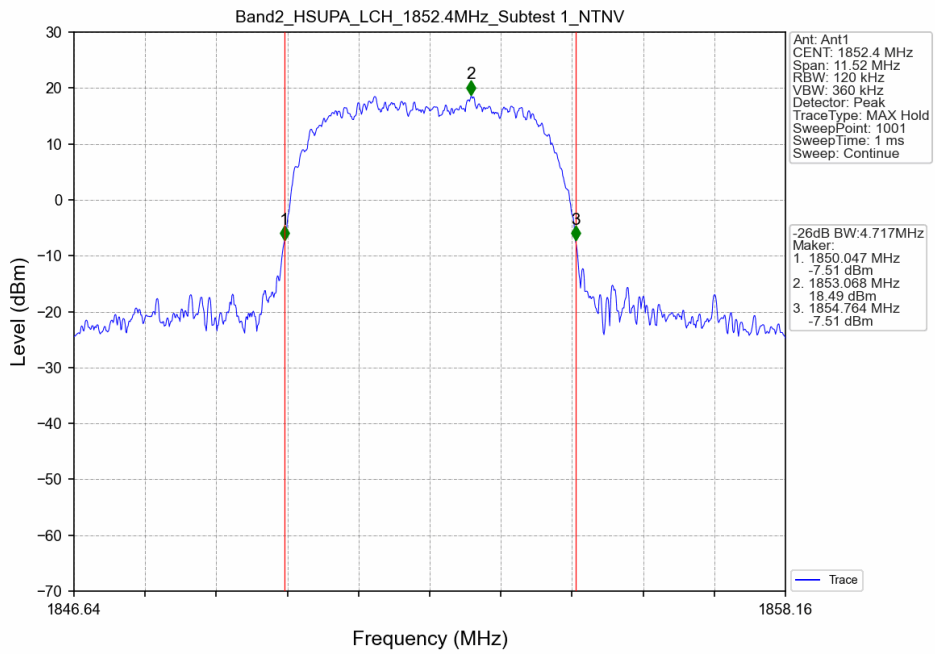

1.2.2 Test Graph

Band2_RMC_HCH_1907.6MHz_12.2kbps RMC_NTNV

Band2_HSDPA_LCH_1852.4MHz_Subtest 1_NTNV

Band2_HSDPA_MCH_1880MHz_Subtest 1_NTNV

Band2_HSDPA_HCH_1907.6MHz_Subtest 1_NTNV

Band2_HSUPA_LCH_1852.4MHz_Subtest 1_NTNV

Band2_HSUPA_MCH_1880MHz_Subtest 1_NTNV

Band2_HSUPA_HCH_1907.6MHz_Subtest 1_NTNV

2. 99% & 26dB Bandwidth

2.1 Band5_OBW

2.1.1 Test Result

Band: 5						
ENV	Mode		Frequency (MHz)	99% Occupied Bandwidth (MHz)		Verdict
	Network	Subset		Result	Limit	
NTNV	RMC	12.2kbps RMC	826.4	4.124	/	Pass
			836.6	4.126	/	Pass
			846.6	4.134	/	Pass
	HSDPA	Subtest 1	826.4	4.175	/	Pass
			836.6	4.171	/	Pass
			846.6	4.165	/	Pass
	HSUPA	Subtest 1	826.4	4.193	/	Pass
			836.6	4.197	/	Pass
			846.6	4.160	/	Pass

2.1.2 Test Graph

Band5_RMC_HCH_846.6MHz_12.2kbps RMC_NTNV

Band5_HSDPA_LCH_826.4MHz_Subtest 1_NTNV

Band5_HSDPA_MCH_836.6MHz_Subtest 1_NTNV

Band5_HSDPA_HCH_846.6MHz_Subtest 1_NTNV

Band5_HSUPA_LCH_826.4MHz_Subtest 1_NTNV