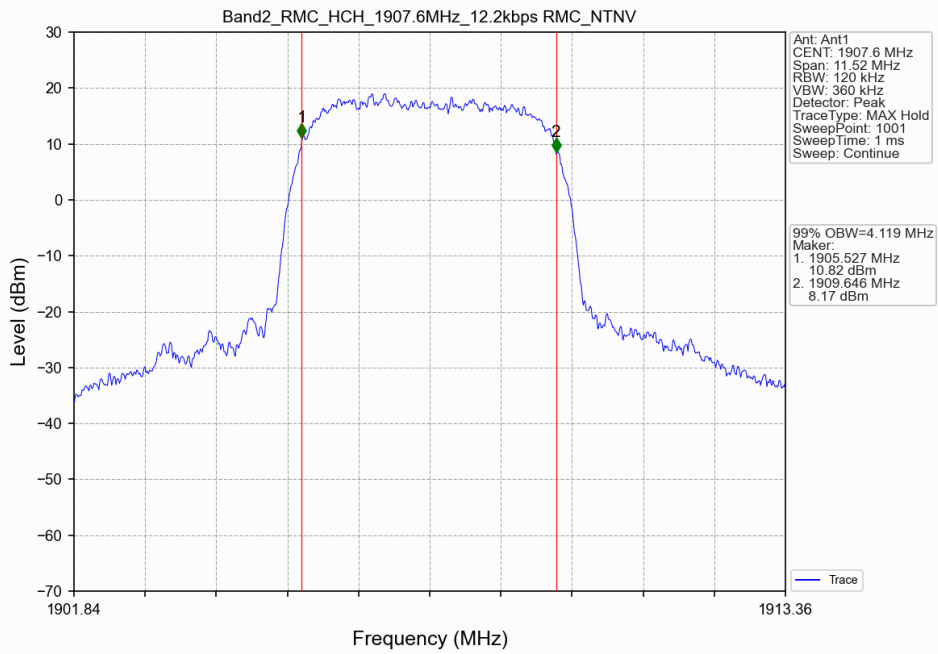

1. 99% & 26dB Bandwidth

1.1 Band2_OBW

1.1.1 Test Result

Band: 2						
ENV	Mode		Frequency (MHz)	99% Occupied Bandwidth (MHz)		Verdict
	Network	Subset		Result	Limit	
NTNV	RMC	12.2kbps RMC	1852.4	4.112	/	Pass
			1880	4.130	/	Pass
			1907.6	4.119	/	Pass
	HSDPA	Subtest 1	1852.4	4.112	/	Pass
			1880	4.101	/	Pass
			1907.6	4.096	/	Pass
	HSUPA	Subtest 1	1852.4	4.117	/	Pass
			1880	4.145	/	Pass
			1907.6	4.112	/	Pass

1.1.2 Test Graph

Band2_RMC_HCH_1907.6MHz_12.2kbps RMC_NTNV

Band2_HSDPA_LCH_1852.4MHz_Subtest 1_NTNV

Band2_HSDPA_MCH_1880MHz_Subtest 1_NTNV

Band2_HSDPA_HCH_1907.6MHz_Subtest 1_NTNV

Band2_HSUPA_LCH_1852.4MHz_Subtest 1_NTNV

Band2_HSUPA_MCH_1880MHz_Subtest 1_NTNV

Band2_HSUPA_HCH_1907.6MHz_Subtest 1_NTNV

1.2 Band2_XDB

1.2.1 Test Result

Band: 2						
ENV	Mode		Frequency (MHz)	26dB Bandwidth (MHz)		Verdict
	Network	Subset		Result	Limit	
NTNV	RMC	12.2kbps RMC	1852.4	4.749	/	Pass
			1880	4.761	/	Pass
			1907.6	4.736	/	Pass
	HSDPA	Subtest 1	1852.4	4.732	/	Pass
			1880	4.724	/	Pass
			1907.6	4.713	/	Pass
	HSUPA	Subtest 1	1852.4	4.717	/	Pass
			1880	4.745	/	Pass
			1907.6	4.732	/	Pass