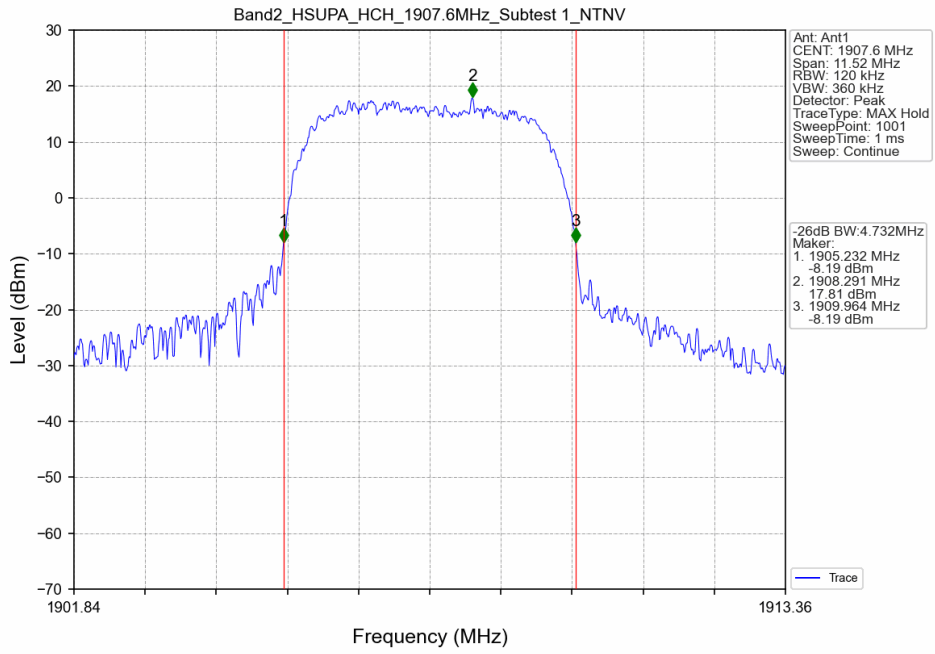

1.2.2 Test Graph

Band2_RMC_HCH_1907.6MHz_12.2kbps RMC_NTNV

Band2_HSDPA_LCH_1852.4MHz_Subtest 1_NTNV

Band2_HSDPA_MCH_1880MHz_Subtest 1_NTNV

Band2_HSDPA_HCH_1907.6MHz_Subtest 1_NTNV

Band2_HSUPA_LCH_1852.4MHz_Subtest 1_NTNV

Band2_HSUPA_MCH_1880MHz_Subtest 1_NTNV

Band2_HSUPA_HCH_1907.6MHz_Subtest 1_NTNV

2. 99% & 26dB Bandwidth

2.1 Band5_OBW

2.1.1 Test Result

Band: 5						
ENV	Mode		Frequency (MHz)	99% Occupied Bandwidth (MHz)		Verdict
	Network	Subset		Result	Limit	
NTNV	RMC	12.2kbps RMC	826.4	4.124	/	Pass
			836.6	4.126	/	Pass
			846.6	4.134	/	Pass
	HSDPA	Subtest 1	826.4	4.175	/	Pass
			836.6	4.171	/	Pass
			846.6	4.165	/	Pass
	HSUPA	Subtest 1	826.4	4.193	/	Pass
			836.6	4.197	/	Pass
			846.6	4.160	/	Pass

2.1.2 Test Graph

Band5_RMC_HCH_846.6MHz_12.2kbps RMC_NTNV

Band5_HSDPA_LCH_826.4MHz_Subtest 1_NTNV

Band5_HSDPA_MCH_836.6MHz_Subtest 1_NTNV

Band5_HSDPA_HCH_846.6MHz_Subtest 1_NTNV

Band5_HSUPA_LCH_826.4MHz_Subtest 1_NTNV