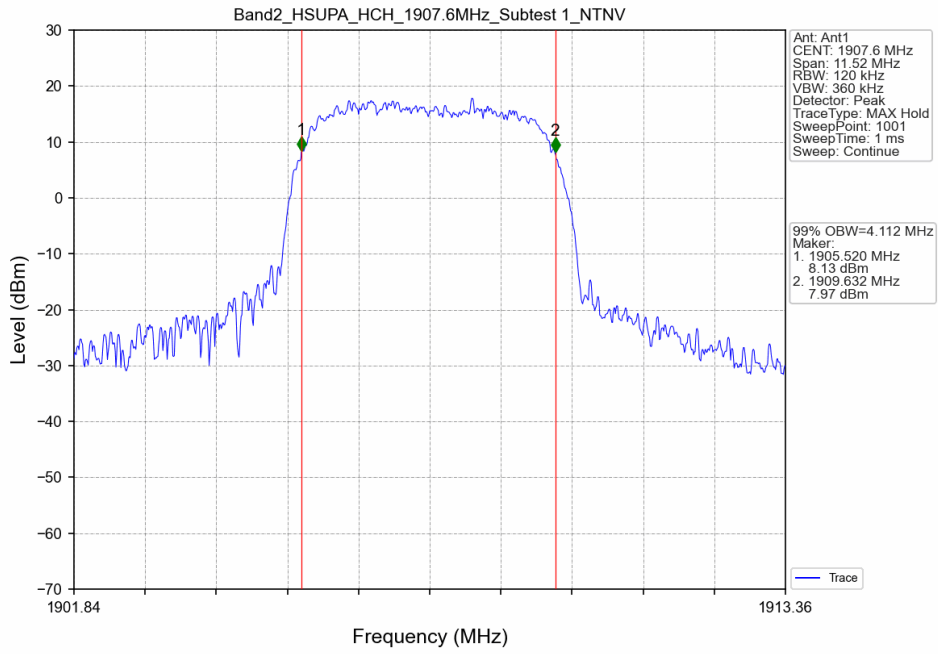

1. 99% & 26dB Bandwidth

1.1 Band2_OBW

1.1.1 Test Result

Band: 2						
ENV	Mode		Frequency (MHz)	99% Occupied Bandwidth (MHz)		Verdict
	Network	Subset		Result	Limit	
NTNV	RMC	12.2kbps RMC	1852.4	4.112	/	Pass
			1880	4.130	/	Pass
			1907.6	4.119	/	Pass
	HSDPA	Subtest 1	1852.4	4.112	/	Pass
			1880	4.101	/	Pass
			1907.6	4.096	/	Pass
	HSUPA	Subtest 1	1852.4	4.117	/	Pass
			1880	4.145	/	Pass
			1907.6	4.112	/	Pass

1.1.2 Test Graph

Band2_RMC_HCH_1907.6MHz_12.2kbps RMC_NTNV

Band2_HSDPA_LCH_1852.4MHz_Subtest 1_NTNV

Band2_HSDPA_MCH_1880MHz_Subtest 1_NTNV

Band2_HSDPA_HCH_1907.6MHz_Subtest 1_NTNV

Band2_HSUPA_LCH_1852.4MHz_Subtest 1_NTNV

Band2_HSUPA_MCH_1880MHz_Subtest 1_NTNV

Band2_HSUPA_HCH_1907.6MHz_Subtest 1_NTNV

1.2 Band2_XDB

1.2.1 Test Result

Band: 2						
ENV	Mode		Frequency (MHz)	26dB Bandwidth (MHz)		Verdict
	Network	Subset		Result	Limit	
NTNV	RMC	12.2kbps RMC	1852.4	4.749	/	Pass
			1880	4.761	/	Pass
			1907.6	4.736	/	Pass
	HSDPA	Subtest 1	1852.4	4.732	/	Pass
			1880	4.724	/	Pass
			1907.6	4.713	/	Pass
	HSUPA	Subtest 1	1852.4	4.717	/	Pass
			1880	4.745	/	Pass
			1907.6	4.732	/	Pass

1.2.2 Test Graph

Band2_RMC_HCH_1907.6MHz_12.2kbps RMC_NTNV

Band2_HSDPA_LCH_1852.4MHz_Subtest 1_NTNV

Band2_HSDPA_MCH_1880MHz_Subtest 1_NTNV

Band2_HSDPA_HCH_1907.6MHz_Subtest 1_NTNV

Band2_HSUPA_LCH_1852.4MHz_Subtest 1_NTNV