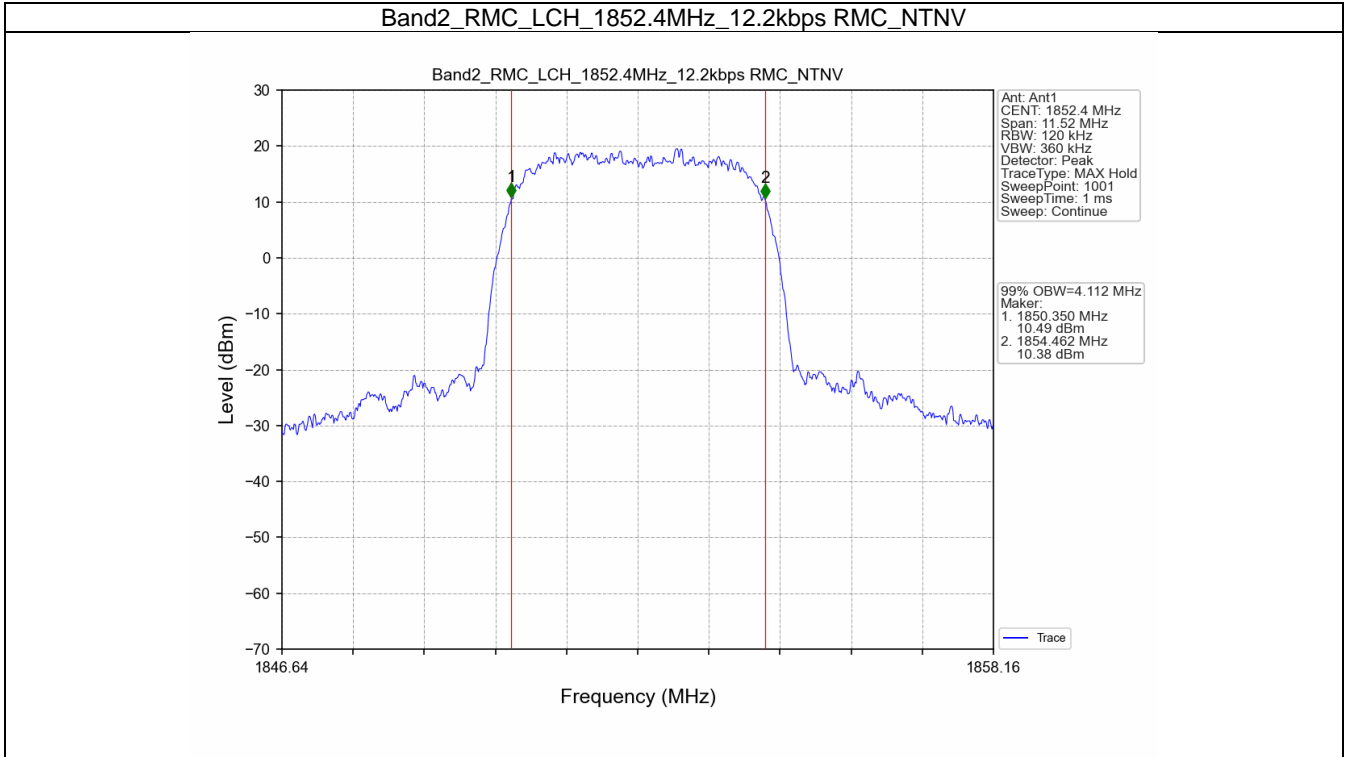

1. 99% & 26dB Bandwidth

1.1 Band2_OBW

1.1.1 Test Result

Band: 2						
ENV	Mode		Frequency (MHz)	99% Occupied Bandwidth (MHz)		Verdict
	Network	Subset		Result	Limit	
NTNV	RMC	12.2kbps RMC	1852.4	4.112	/	Pass
			1880	4.130	/	Pass
			1907.6	4.119	/	Pass
	HSDPA	Subtest 1	1852.4	4.112	/	Pass
			1880	4.101	/	Pass
			1907.6	4.096	/	Pass
	HSUPA	Subtest 1	1852.4	4.117	/	Pass
			1880	4.145	/	Pass
			1907.6	4.112	/	Pass

1.1.2 Test Graph

Band2_RMC_HCH_1907.6MHz_12.2kbps RMC_NTNV

Band2_HSDPA_LCH_1852.4MHz_Subtest 1_NTNV

Band2_HSDPA_MCH_1880MHz_Subtest 1_NTNV

Band2_HSDPA_HCH_1907.6MHz_Subtest 1_NTNV

Band2_HSUPA_LCH_1852.4MHz_Subtest 1_NTNV

Band2_HSUPA_MCH_1880MHz_Subtest 1_NTNV

Band2_HSUPA_HCH_1907.6MHz_Subtest 1_NTNV

1.2 Band2_XDB

1.2.1 Test Result

Band: 2						
ENV	Mode		Frequency (MHz)	26dB Bandwidth (MHz)		Verdict
	Network	Subset		Result	Limit	
NTNV	RMC	12.2kbps RMC	1852.4	4.749	/	Pass
			1880	4.761	/	Pass
			1907.6	4.736	/	Pass
	HSDPA	Subtest 1	1852.4	4.732	/	Pass
			1880	4.724	/	Pass
			1907.6	4.713	/	Pass
	HSUPA	Subtest 1	1852.4	4.717	/	Pass
			1880	4.745	/	Pass
			1907.6	4.732	/	Pass