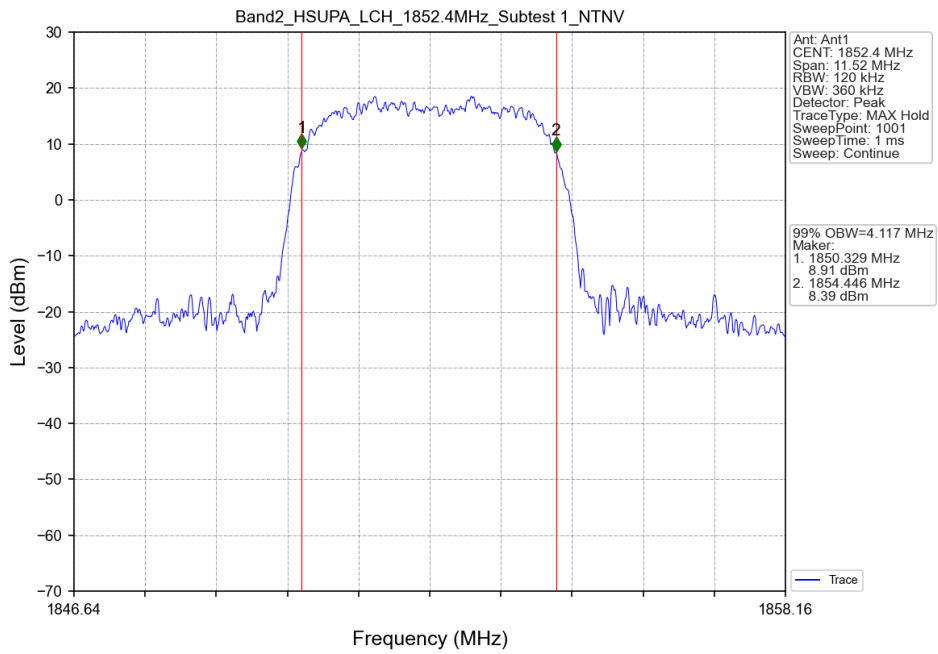

1. 99% & 26dB Bandwidth

1.1 Band2_OBW

1.1.1 Test Result

Band: 2						
ENV	Mode		Frequency (MHz)	99% Occupied Bandwidth (MHz)		Verdict
	Network	Subset		Result	Limit	
NTNV	RMC	12.2kbps RMC	1852.4	4.112	/	Pass
			1880	4.130	/	Pass
			1907.6	4.119	/	Pass
	HSDPA	Subtest 1	1852.4	4.112	/	Pass
			1880	4.101	/	Pass
			1907.6	4.096	/	Pass
	HSUPA	Subtest 1	1852.4	4.117	/	Pass
			1880	4.145	/	Pass
			1907.6	4.112	/	Pass

1.1.2 Test Graph

Band2_RMC_HCH_1907.6MHz_12.2kbps RMC_NTNV

Band2_HSDPA_LCH_1852.4MHz_Subtest 1_NTNV

Band2_HSDPA_MCH_1880MHz_Subtest 1_NTNV

Band2_HSDPA_HCH_1907.6MHz_Subtest 1_NTNV

Band2_HSUPA_LCH_1852.4MHz_Subtest 1_NTNV

Band2_HSUPA_MCH_1880MHz_Subtest 1_NTNV

Band2_HSUPA_HCH_1907.6MHz_Subtest 1_NTNV

1.2 Band2_XDB

1.2.1 Test Result

Band: 2						
ENV	Mode		Frequency (MHz)	26dB Bandwidth (MHz)		Verdict
	Network	Subset		Result	Limit	
NTNV	RMC	12.2kbps RMC	1852.4	4.749	/	Pass
			1880	4.761	/	Pass
			1907.6	4.736	/	Pass
	HSDPA	Subtest 1	1852.4	4.732	/	Pass
			1880	4.724	/	Pass
			1907.6	4.713	/	Pass
	HSUPA	Subtest 1	1852.4	4.717	/	Pass
			1880	4.745	/	Pass
			1907.6	4.732	/	Pass

1.2.2 Test Graph

Band2_RMC_HCH_1907.6MHz_12.2kbps RMC_NTNV

Band2_HSDPA_LCH_1852.4MHz_Subtest 1_NTNV

Band2_HSDPA_MCH_1880MHz_Subtest 1_NTNV

Band2_HSDPA_HCH_1907.6MHz_Subtest 1_NTNV

Band2_HSUPA_LCH_1852.4MHz_Subtest 1_NTNV