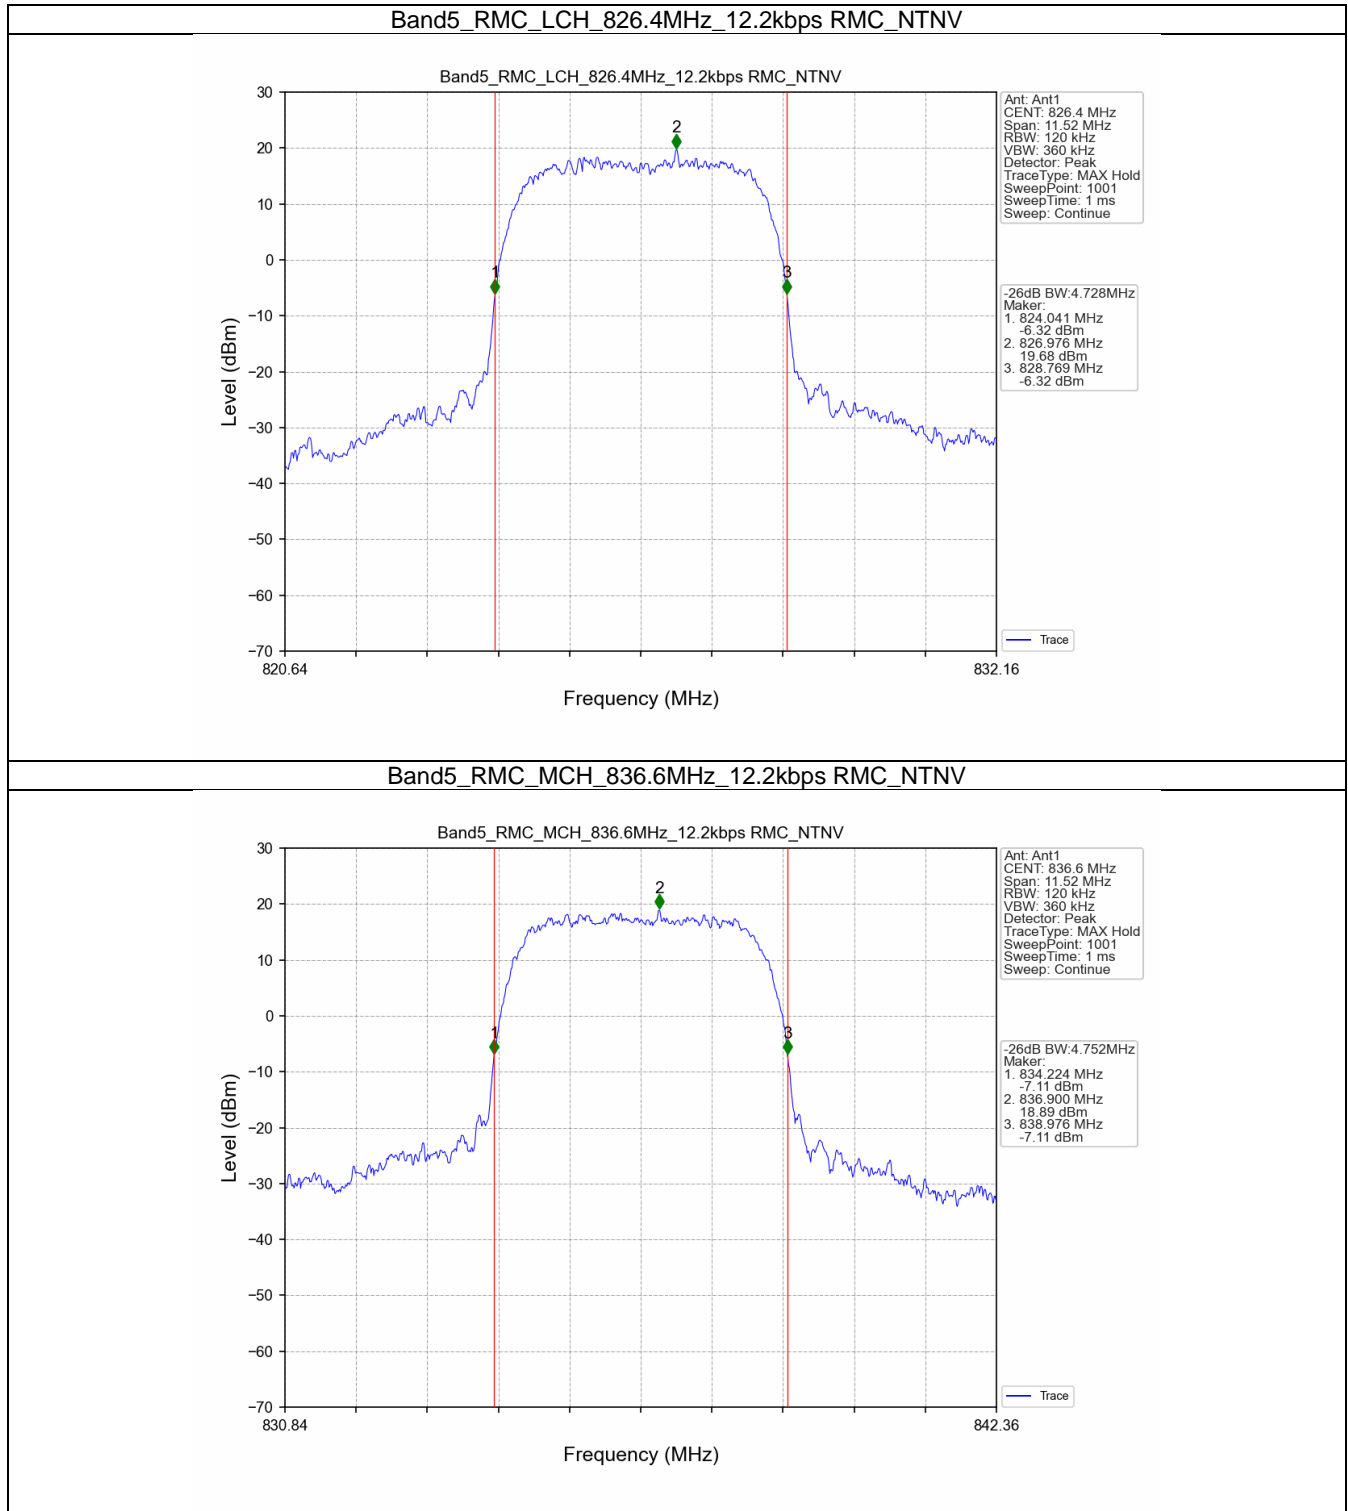

Band5_HSUPA_MCH_836.6MHz_Subtest 1_NTNV

Band5_HSUPA_HCH_846.6MHz_Subtest 1_NTNV

2.2 Band5_XDB

2.2.1 Test Result

Band: 5						
ENV	Mode		Frequency (MHz)	26dB Bandwidth (MHz)		Verdict
	Network	Subset		Result	Limit	
NTNV	RMC	12.2kbps RMC	826.4	4.728	/	Pass
			836.6	4.752	/	Pass
			846.6	4.748	/	Pass
	HSDPA	Subtest 1	826.4	5.476	/	Pass
			836.6	5.822	/	Pass
			846.6	5.740	/	Pass
	HSUPA	Subtest 1	826.4	5.996	/	Pass
			836.6	5.864	/	Pass
			846.6	5.661	/	Pass

2.2.2 Test Graph

Band5_RMC_HCH_846.6MHz_12.2kbps RMC_NTNV

Band5_HSDPA_LCH_826.4MHz_Subtest 1_NTNV

Band5_HSDPA_MCH_836.6MHz_Subtest 1_NTNV

Band5_HSDPA_HCH_846.6MHz_Subtest 1_NTNV

Band5_HSUPA_LCH_826.4MHz_Subtest 1_NTNV