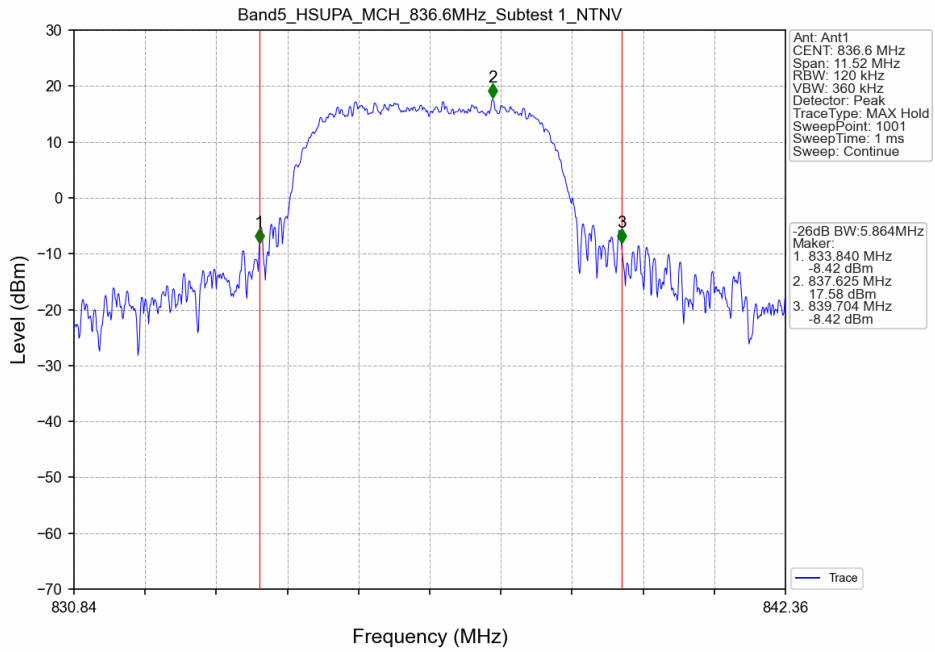

Band5_HSUPA_MCH_836.6MHz_Subtest 1_NTNV

Band5_HSUPA_HCH_846.6MHz_Subtest 1_NTNV

2.2 Band5_XDB

2.2.1 Test Result

Band: 5						
ENV	Mode		Frequency (MHz)	26dB Bandwidth (MHz)		Verdict
	Network	Subset		Result	Limit	
NTNV	RMC	12.2kbps RMC	826.4	4.728	/	Pass
			836.6	4.752	/	Pass
			846.6	4.748	/	Pass
	HSDPA	Subtest 1	826.4	5.476	/	Pass
			836.6	5.822	/	Pass
			846.6	5.740	/	Pass
	HSUPA	Subtest 1	826.4	5.996	/	Pass
			836.6	5.864	/	Pass
			846.6	5.661	/	Pass

2.2.2 Test Graph

Band5_RMC_HCH_846.6MHz_12.2kbps RMC_NTNV

Band5_HSDPA_LCH_826.4MHz_Subtest 1_NTNV

Band5_HSDPA_MCH_836.6MHz_Subtest 1_NTNV

Band5_HSDPA_HCH_846.6MHz_Subtest 1_NTNV

Band5_HSUPA_LCH_826.4MHz_Subtest 1_NTNV

Band5_HSUPA_MCH_836.6MHz_Subtest 1_NTNV

Band5_HSUPA_HCH_846.6MHz_Subtest 1_NTNV

- End of the Appendix -