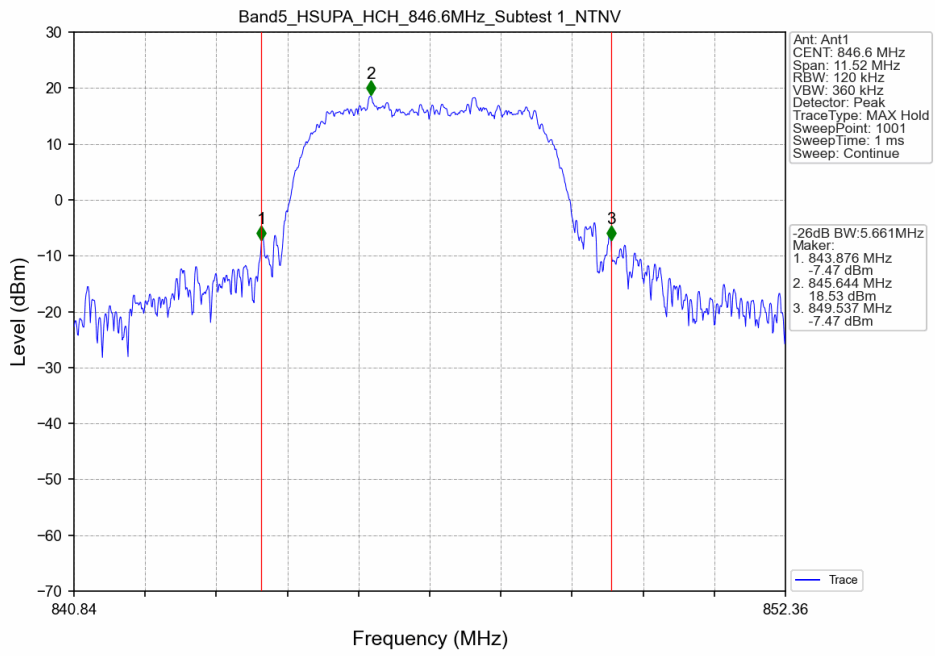

Band5_HSUPA_MCH_836.6MHz_Subtest 1_NTNV

Band5_HSUPA_HCH_846.6MHz_Subtest 1_NTNV

2.2 Band5_XDB

2.2.1 Test Result

Band: 5						
ENV	Mode		Frequency (MHz)	26dB Bandwidth (MHz)		Verdict
	Network	Subset		Result	Limit	
NTNV	RMC	12.2kbps RMC	826.4	4.728	/	Pass
			836.6	4.752	/	Pass
			846.6	4.748	/	Pass
	HSDPA	Subtest 1	826.4	5.476	/	Pass
			836.6	5.822	/	Pass
			846.6	5.740	/	Pass
	HSUPA	Subtest 1	826.4	5.996	/	Pass
			836.6	5.864	/	Pass
			846.6	5.661	/	Pass

2.2.2 Test Graph

Band5_RMC_HCH_846.6MHz_12.2kbps RMC_NTNV

Band5_HSDPA_LCH_826.4MHz_Subtest 1_NTNV

Band5_HSDPA_MCH_836.6MHz_Subtest 1_NTNV

Band5_HSDPA_HCH_846.6MHz_Subtest 1_NTNV

Band5_HSUPA_LCH_826.4MHz_Subtest 1_NTNV

Band5_HSUPA_MCH_836.6MHz_Subtest 1_NTNV

Band5_HSUPA_HCH_846.6MHz_Subtest 1_NTNV

- End of the Appendix -