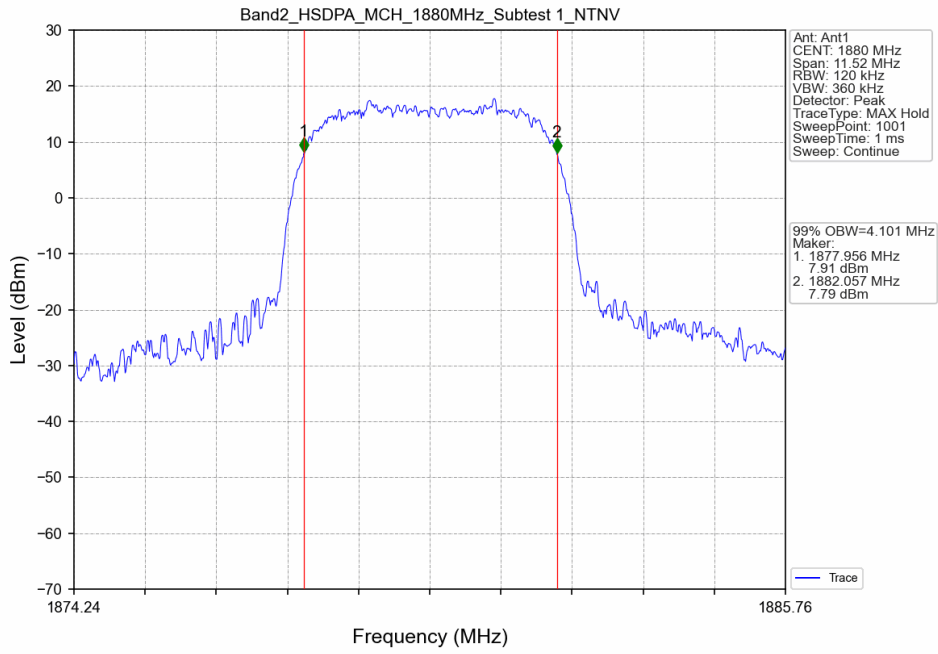

1. 99% & 26dB Bandwidth

1.1 Band2_OBW

1.1.1 Test Result

Band: 2						
ENV	Mode		Frequency (MHz)	99% Occupied Bandwidth (MHz)		Verdict
	Network	Subset		Result	Limit	
NTNV	RMC	12.2kbps RMC	1852.4	4.112	/	Pass
			1880	4.130	/	Pass
			1907.6	4.119	/	Pass
	HSDPA	Subtest 1	1852.4	4.112	/	Pass
			1880	4.101	/	Pass
			1907.6	4.096	/	Pass
	HSUPA	Subtest 1	1852.4	4.117	/	Pass
			1880	4.145	/	Pass
			1907.6	4.112	/	Pass

1.1.2 Test Graph

Band2_RMC_HCH_1907.6MHz_12.2kbps RMC_NTNV

Band2_HSDPA_LCH_1852.4MHz_Subtest 1_NTNV

Band2_HSDPA_MCH_1880MHz_Subtest 1_NTNV

Band2_HSDPA_HCH_1907.6MHz_Subtest 1_NTNV

Band2_HSUPA_LCH_1852.4MHz_Subtest 1_NTNV

Band2_HSUPA_MCH_1880MHz_Subtest 1_NTNV

Band2_HSUPA_HCH_1907.6MHz_Subtest 1_NTNV

1.2 Band2_XDB

1.2.1 Test Result

Band: 2						
ENV	Mode		Frequency (MHz)	26dB Bandwidth (MHz)		Verdict
	Network	Subset		Result	Limit	
NTNV	RMC	12.2kbps RMC	1852.4	4.749	/	Pass
			1880	4.761	/	Pass
			1907.6	4.736	/	Pass
	HSDPA	Subtest 1	1852.4	4.732	/	Pass
			1880	4.724	/	Pass
			1907.6	4.713	/	Pass
	HSUPA	Subtest 1	1852.4	4.717	/	Pass
			1880	4.745	/	Pass
			1907.6	4.732	/	Pass

1.2.2 Test Graph

Band2_RMC_HCH_1907.6MHz_12.2kbps RMC_NTNV

Band2_HSDPA_LCH_1852.4MHz_Subtest 1_NTNV

Band2_HSDPA_MCH_1880MHz_Subtest 1_NTNV

Band2_HSDPA_HCH_1907.6MHz_Subtest 1_NTNV

Band2_HSUPA_LCH_1852.4MHz_Subtest 1_NTNV