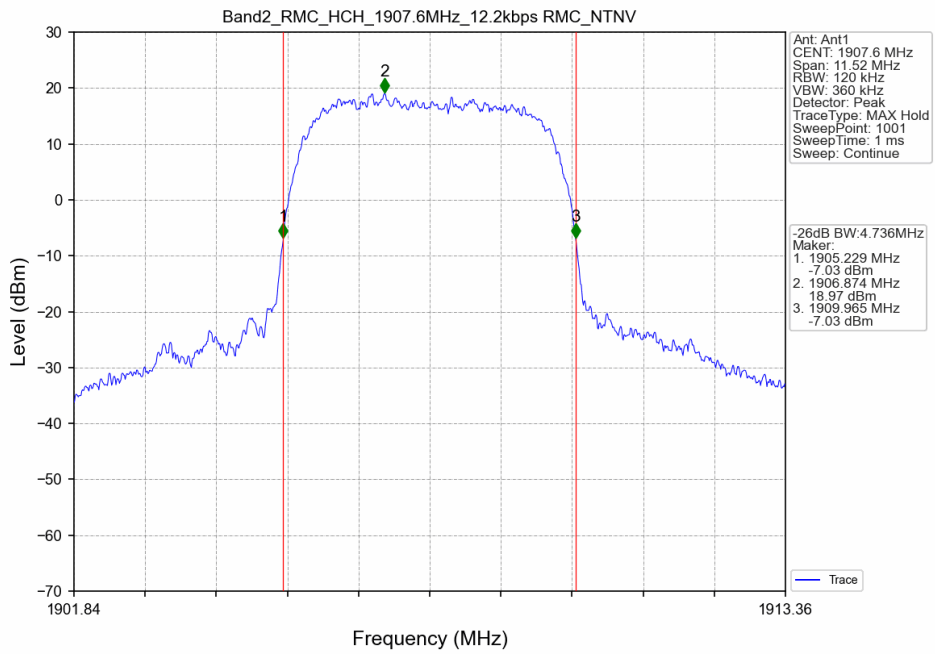

Band2_HSUPA_MCH_1880MHz_Subtest 1_NTNV

Band2_HSUPA_HCH_1907.6MHz_Subtest 1_NTNV

1.2 Band2_XDB

1.2.1 Test Result

Band: 2						
ENV	Mode		Frequency (MHz)	26dB Bandwidth (MHz)		Verdict
	Network	Subset		Result	Limit	
NTNV	RMC	12.2kbps RMC	1852.4	4.749	/	Pass
			1880	4.761	/	Pass
			1907.6	4.736	/	Pass
	HSDPA	Subtest 1	1852.4	4.732	/	Pass
			1880	4.724	/	Pass
			1907.6	4.713	/	Pass
	HSUPA	Subtest 1	1852.4	4.717	/	Pass
			1880	4.745	/	Pass
			1907.6	4.732	/	Pass

1.2.2 Test Graph

Band2_RMC_HCH_1907.6MHz_12.2kbps RMC_NTNV

Band2_HSDPA_LCH_1852.4MHz_Subtest 1_NTNV

Band2_HSDPA_MCH_1880MHz_Subtest 1_NTNV

Band2_HSDPA_HCH_1907.6MHz_Subtest 1_NTNV

Band2_HSUPA_LCH_1852.4MHz_Subtest 1_NTNV

Band2_HSUPA_MCH_1880MHz_Subtest 1_NTNV

Band2_HSUPA_HCH_1907.6MHz_Subtest 1_NTNV

2. 99% & 26dB Bandwidth

2.1 Band5_OBW

2.1.1 Test Result

Band: 5						
ENV	Mode		Frequency (MHz)	99% Occupied Bandwidth (MHz)		Verdict
	Network	Subset		Result	Limit	
NTNV	RMC	12.2kbps RMC	826.4	4.124	/	Pass
			836.6	4.126	/	Pass
			846.6	4.134	/	Pass
	HSDPA	Subtest 1	826.4	4.175	/	Pass
			836.6	4.171	/	Pass
			846.6	4.165	/	Pass
	HSUPA	Subtest 1	826.4	4.193	/	Pass
			836.6	4.197	/	Pass
			846.6	4.160	/	Pass