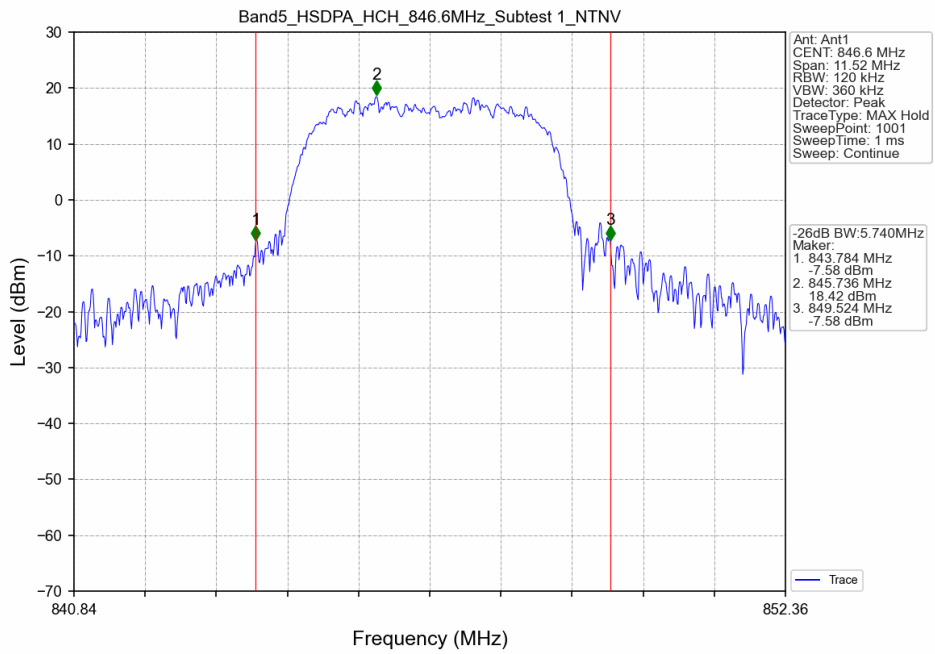

Band5_HSUPA_MCH_836.6MHz_Subtest 1_NTNV

Band5_HSUPA_HCH_846.6MHz_Subtest 1_NTNV

2.2 Band5_XDB

2.2.1 Test Result

Band: 5						
ENV	Mode		Frequency (MHz)	26dB Bandwidth (MHz)		Verdict
	Network	Subset		Result	Limit	
NTNV	RMC	12.2kbps RMC	826.4	4.728	/	Pass
			836.6	4.752	/	Pass
			846.6	4.748	/	Pass
	HSDPA	Subtest 1	826.4	5.476	/	Pass
			836.6	5.822	/	Pass
			846.6	5.740	/	Pass
	HSUPA	Subtest 1	826.4	5.996	/	Pass
			836.6	5.864	/	Pass
			846.6	5.661	/	Pass

2.2.2 Test Graph

Band5_RMC_HCH_846.6MHz_12.2kbps RMC_NTNV

Band5_HSDPA_LCH_826.4MHz_Subtest 1_NTNV

Band5_HSDPA_MCH_836.6MHz_Subtest 1_NTNV

Band5_HSDPA_HCH_846.6MHz_Subtest 1_NTNV

Band5_HSUPA_LCH_826.4MHz_Subtest 1_NTNV

Band5_HSUPA_MCH_836.6MHz_Subtest 1_NTNV

Band5_HSUPA_HCH_846.6MHz_Subtest 1_NTNV

- End of the Appendix -