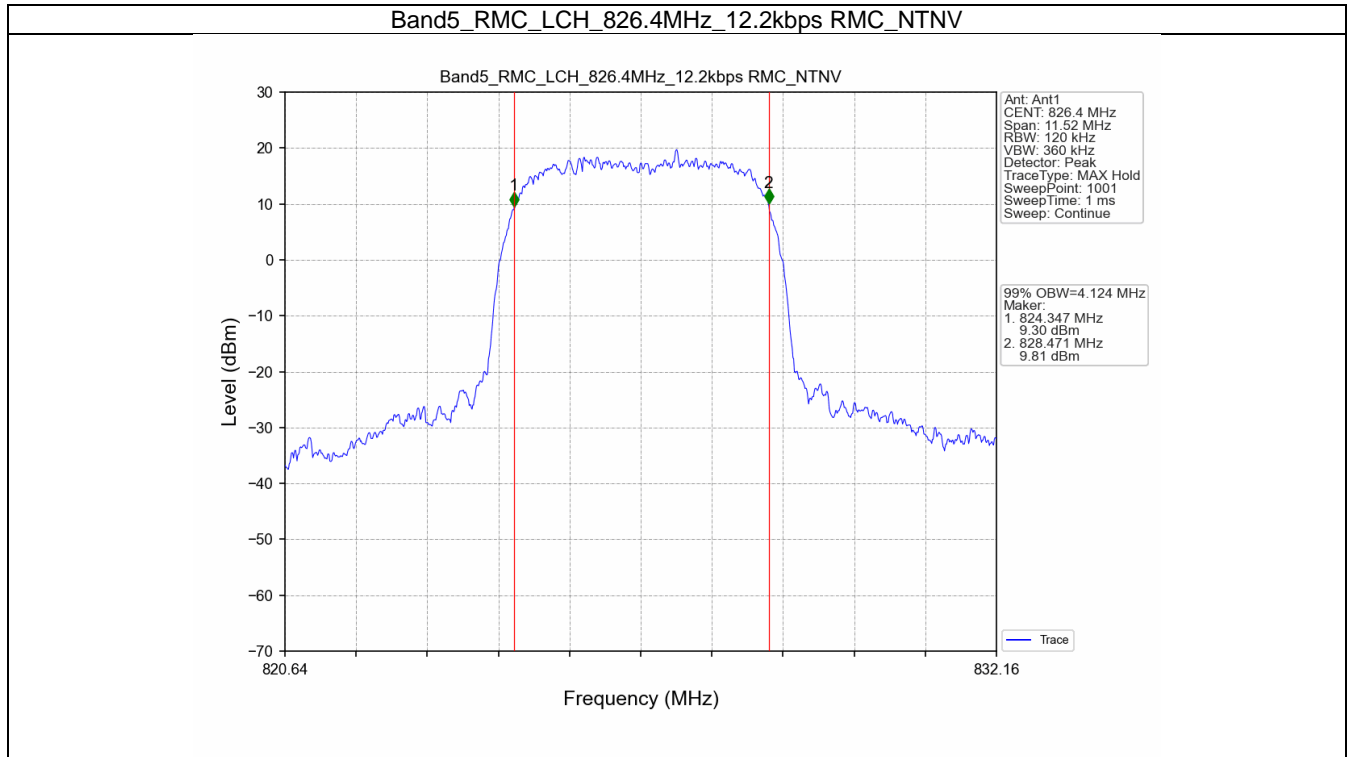

1.2.2 Test Graph

Band2_RMC_HCH_1907.6MHz_12.2kbps RMC_NTNV

Band2_HSDPA_LCH_1852.4MHz_Subtest 1_NTNV

Band2_HSDPA_MCH_1880MHz_Subtest 1_NTNV

Band2_HSDPA_HCH_1907.6MHz_Subtest 1_NTNV

Band2_HSUPA_LCH_1852.4MHz_Subtest 1_NTNV

Band2_HSUPA_MCH_1880MHz_Subtest 1_NTNV

Band2_HSUPA_HCH_1907.6MHz_Subtest 1_NTNV

2. 99% & 26dB Bandwidth

2.1 Band5_OBW

2.1.1 Test Result

Band: 5						
ENV	Mode		Frequency (MHz)	99% Occupied Bandwidth (MHz)		Verdict
	Network	Subset		Result	Limit	
NTNV	RMC	12.2kbps RMC	826.4	4.124	/	Pass
			836.6	4.126	/	Pass
			846.6	4.134	/	Pass
	HSDPA	Subtest 1	826.4	4.175	/	Pass
			836.6	4.171	/	Pass
			846.6	4.165	/	Pass
	HSUPA	Subtest 1	826.4	4.193	/	Pass
			836.6	4.197	/	Pass
			846.6	4.160	/	Pass

2.1.2 Test Graph

Band5_RMC_HCH_846.6MHz_12.2kbps RMC_NTNV

Band5_HSDPA_LCH_826.4MHz_Subtest 1_NTNV

Band5_HSDPA_MCH_836.6MHz_Subtest 1_NTNV

Band5_HSDPA_HCH_846.6MHz_Subtest 1_NTNV

Band5_HSUPA_LCH_826.4MHz_Subtest 1_NTNV