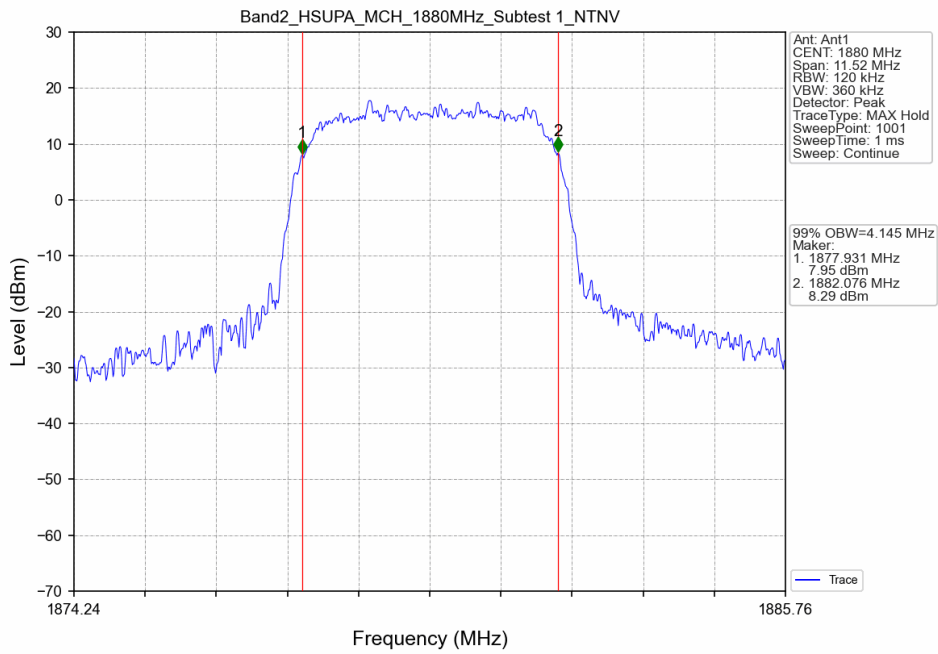

1. 99% & 26dB Bandwidth

1.1 Band2_OBW

1.1.1 Test Result

Band: 2						
ENV	Mode		Frequency (MHz)	99% Occupied Bandwidth (MHz)		Verdict
	Network	Subset		Result	Limit	
NTNV	RMC	12.2kbps RMC	1852.4	4.112	/	Pass
			1880	4.130	/	Pass
			1907.6	4.119	/	Pass
	HSDPA	Subtest 1	1852.4	4.112	/	Pass
			1880	4.101	/	Pass
			1907.6	4.096	/	Pass
	HSUPA	Subtest 1	1852.4	4.117	/	Pass
			1880	4.145	/	Pass
			1907.6	4.112	/	Pass

1.1.2 Test Graph

Band2_RMC_HCH_1907.6MHz_12.2kbps RMC_NTNV

Band2_HSDPA_LCH_1852.4MHz_Subtest 1_NTNV

Band2_HSDPA_MCH_1880MHz_Subtest 1_NTNV

Band2_HSDPA_HCH_1907.6MHz_Subtest 1_NTNV

Band2_HSUPA_LCH_1852.4MHz_Subtest 1_NTNV

Band2_HSUPA_MCH_1880MHz_Subtest 1_NTNV

Band2_HSUPA_HCH_1907.6MHz_Subtest 1_NTNV

1.2 Band2_XDB

1.2.1 Test Result

Band: 2						
ENV	Mode		Frequency (MHz)	26dB Bandwidth (MHz)		Verdict
	Network	Subset		Result	Limit	
NTNV	RMC	12.2kbps RMC	1852.4	4.749	/	Pass
			1880	4.761	/	Pass
			1907.6	4.736	/	Pass
	HSDPA	Subtest 1	1852.4	4.732	/	Pass
			1880	4.724	/	Pass
			1907.6	4.713	/	Pass
	HSUPA	Subtest 1	1852.4	4.717	/	Pass
			1880	4.745	/	Pass
			1907.6	4.732	/	Pass

1.2.2 Test Graph

Band2_RMC_HCH_1907.6MHz_12.2kbps RMC_NTNV

Band2_HSDPA_LCH_1852.4MHz_Subtest 1_NTNV

Band2_HSDPA_MCH_1880MHz_Subtest 1_NTNV

Band2_HSDPA_HCH_1907.6MHz_Subtest 1_NTNV

Band2_HSUPA_LCH_1852.4MHz_Subtest 1_NTNV