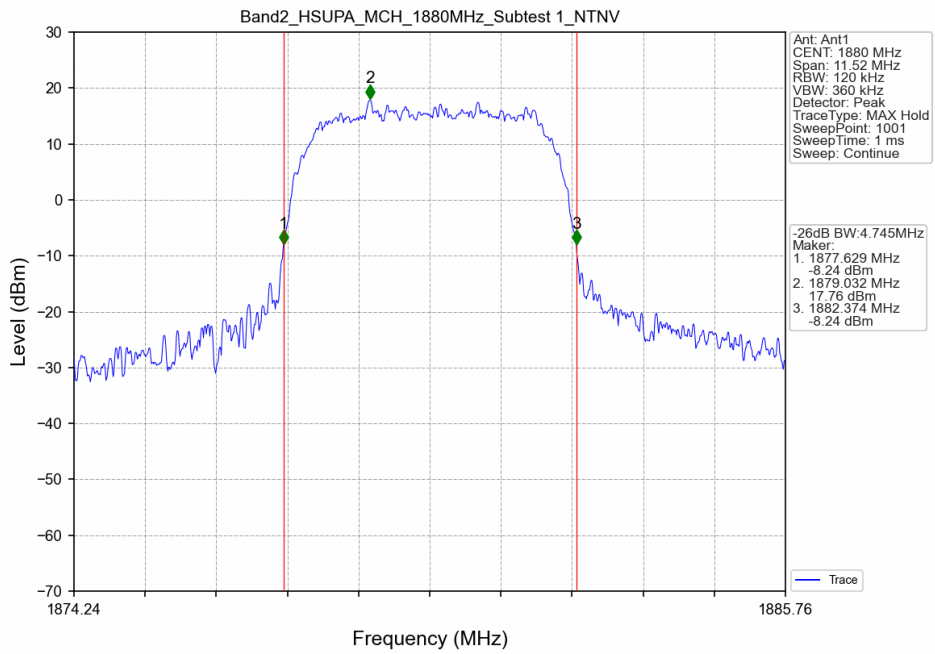

1.2.2 Test Graph

Band2_RMC_HCH_1907.6MHz_12.2kbps RMC_NTNV

Band2_HSDPA_LCH_1852.4MHz_Subtest 1_NTNV

Band2_HSDPA_MCH_1880MHz_Subtest 1_NTNV

Band2_HSDPA_HCH_1907.6MHz_Subtest 1_NTNV

Band2_HSUPA_LCH_1852.4MHz_Subtest 1_NTNV

Band2_HSUPA_MCH_1880MHz_Subtest 1_NTNV

Band2_HSUPA_HCH_1907.6MHz_Subtest 1_NTNV

2. 99% & 26dB Bandwidth

2.1 Band5_OBW

2.1.1 Test Result

Band: 5						
ENV	Mode		Frequency (MHz)	99% Occupied Bandwidth (MHz)		Verdict
	Network	Subset		Result	Limit	
NTNV	RMC	12.2kbps RMC	826.4	4.124	/	Pass
			836.6	4.126	/	Pass
			846.6	4.134	/	Pass
	HSDPA	Subtest 1	826.4	4.175	/	Pass
			836.6	4.171	/	Pass
			846.6	4.165	/	Pass
	HSUPA	Subtest 1	826.4	4.193	/	Pass
			836.6	4.197	/	Pass
			846.6	4.160	/	Pass

2.1.2 Test Graph

Band5_RMC_HCH_846.6MHz_12.2kbps RMC_NTNV

Band5_HSDPA_LCH_826.4MHz_Subtest 1_NTNV

Band5_HSDPA_MCH_836.6MHz_Subtest 1_NTNV

Band5_HSDPA_HCH_846.6MHz_Subtest 1_NTNV

Band5_HSUPA_LCH_826.4MHz_Subtest 1_NTNV