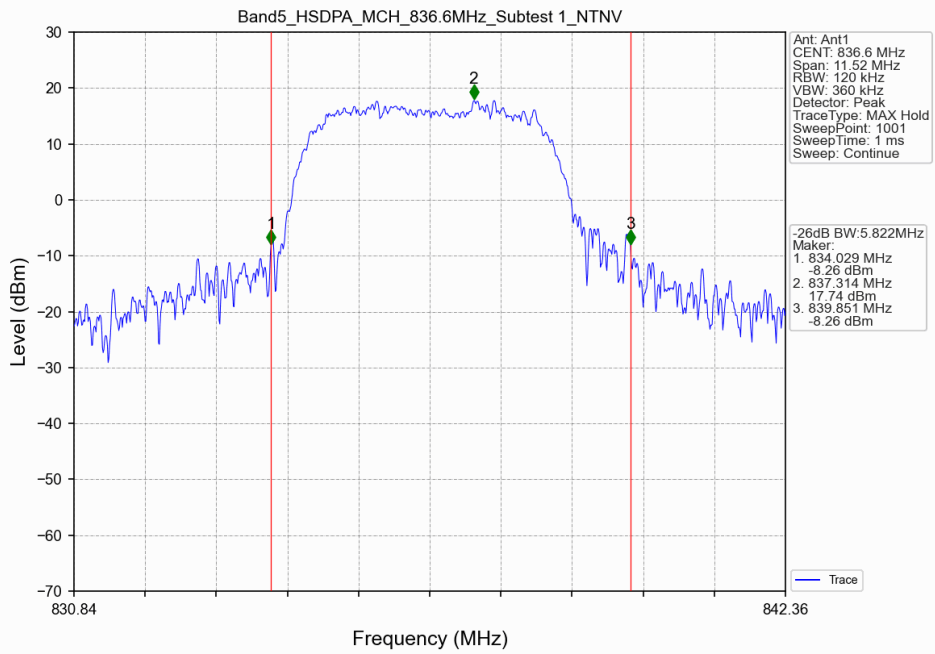

Band5_HSUPA_MCH_836.6MHz_Subtest 1_NTNV

Band5_HSUPA_HCH_846.6MHz_Subtest 1_NTNV

2.2 Band5_XDB

2.2.1 Test Result

Band: 5						
ENV	Mode		Frequency (MHz)	26dB Bandwidth (MHz)		Verdict
	Network	Subset		Result	Limit	
NTNV	RMC	12.2kbps RMC	826.4	4.728	/	Pass
			836.6	4.752	/	Pass
			846.6	4.748	/	Pass
	HSDPA	Subtest 1	826.4	5.476	/	Pass
			836.6	5.822	/	Pass
			846.6	5.740	/	Pass
	HSUPA	Subtest 1	826.4	5.996	/	Pass
			836.6	5.864	/	Pass
			846.6	5.661	/	Pass

2.2.2 Test Graph

Band5_RMC_HCH_846.6MHz_12.2kbps RMC_NTNV

Band5_HSDPA_LCH_826.4MHz_Subtest 1_NTNV

Band5_HSDPA_MCH_836.6MHz_Subtest 1_NTNV

Band5_HSDPA_HCH_846.6MHz_Subtest 1_NTNV

Band5_HSUPA_LCH_826.4MHz_Subtest 1_NTNV

Band5_HSUPA_MCH_836.6MHz_Subtest 1_NTNV

Band5_HSUPA_HCH_846.6MHz_Subtest 1_NTNV

- End of the Appendix -