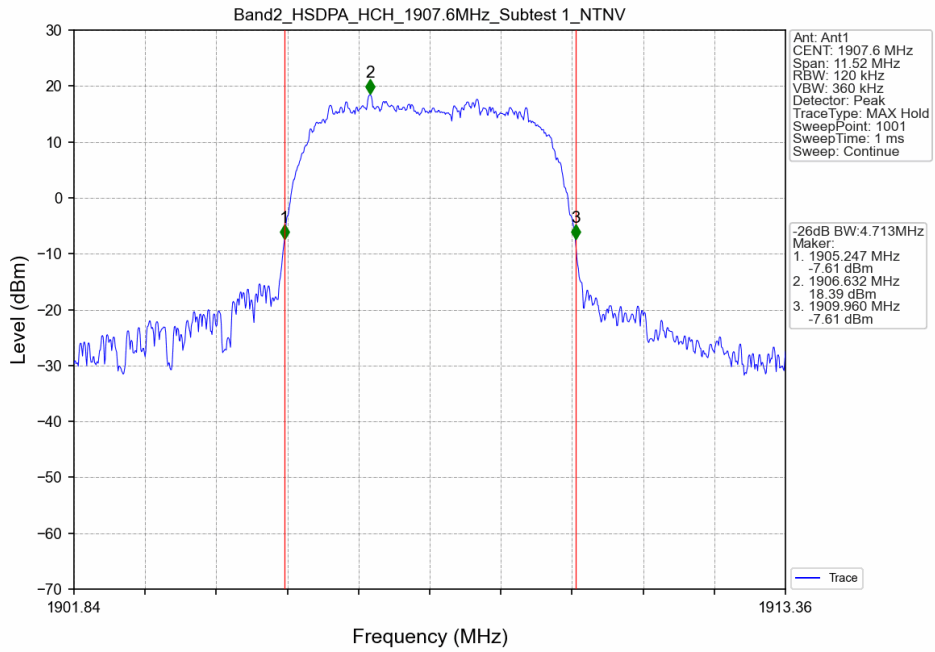

1.2.2 Test Graph

Band2_RMC_HCH_1907.6MHz_12.2kbps RMC_NTNV

Band2_HSDPA_LCH_1852.4MHz_Subtest 1_NTNV

Band2_HSDPA_MCH_1880MHz_Subtest 1_NTNV

Band2_HSDPA_HCH_1907.6MHz_Subtest 1_NTNV

Band2_HSUPA_LCH_1852.4MHz_Subtest 1_NTNV

Band2_HSUPA_MCH_1880MHz_Subtest 1_NTNV

Band2_HSUPA_HCH_1907.6MHz_Subtest 1_NTNV

2. 99% & 26dB Bandwidth

2.1 Band5_OBW

2.1.1 Test Result

Band: 5						
ENV	Mode		Frequency (MHz)	99% Occupied Bandwidth (MHz)		Verdict
	Network	Subset		Result	Limit	
NTNV	RMC	12.2kbps RMC	826.4	4.124	/	Pass
			836.6	4.126	/	Pass
			846.6	4.134	/	Pass
	HSDPA	Subtest 1	826.4	4.175	/	Pass
			836.6	4.171	/	Pass
			846.6	4.165	/	Pass
	HSUPA	Subtest 1	826.4	4.193	/	Pass
			836.6	4.197	/	Pass
			846.6	4.160	/	Pass

2.1.2 Test Graph

Band5_RMC_HCH_846.6MHz_12.2kbps RMC_NTNV

Band5_HSDPA_LCH_826.4MHz_Subtest 1_NTNV

Band5_HSDPA_MCH_836.6MHz_Subtest 1_NTNV

Band5_HSDPA_HCH_846.6MHz_Subtest 1_NTNV

Band5_HSUPA_LCH_826.4MHz_Subtest 1_NTNV