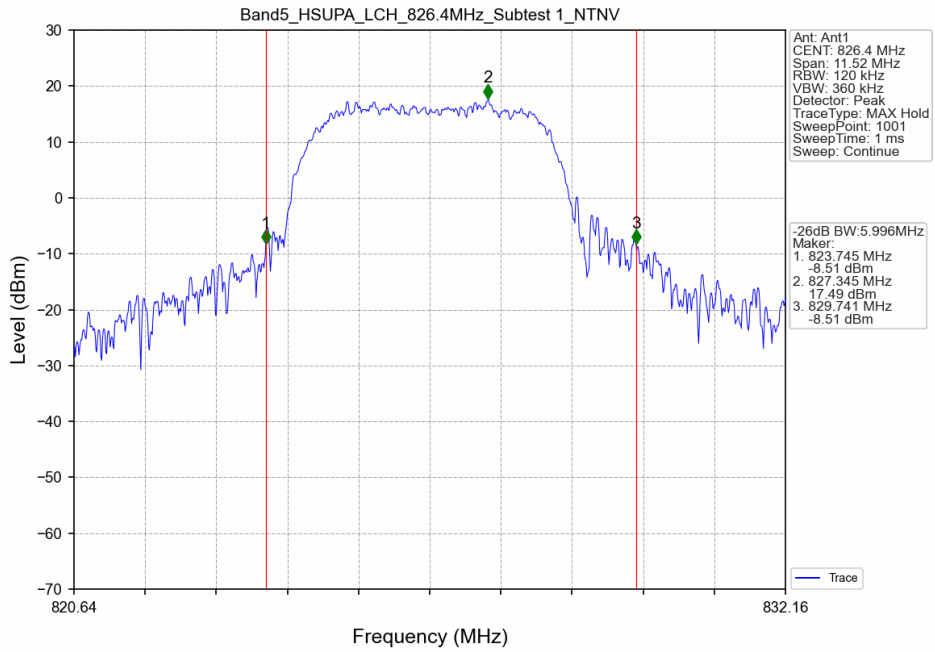

Band5_HSUPA_MCH_836.6MHz_Subtest 1_NTNV

Band5_HSUPA_HCH_846.6MHz_Subtest 1_NTNV

2.2 Band5_XDB

2.2.1 Test Result

Band: 5						
ENV	Mode		Frequency (MHz)	26dB Bandwidth (MHz)		Verdict
	Network	Subset		Result	Limit	
NTNV	RMC	12.2kbps RMC	826.4	4.728	/	Pass
			836.6	4.752	/	Pass
			846.6	4.748	/	Pass
	HSDPA	Subtest 1	826.4	5.476	/	Pass
			836.6	5.822	/	Pass
			846.6	5.740	/	Pass
	HSUPA	Subtest 1	826.4	5.996	/	Pass
			836.6	5.864	/	Pass
			846.6	5.661	/	Pass

2.2.2 Test Graph

Band5_RMC_HCH_846.6MHz_12.2kbps RMC_NTNV

Band5_HSDPA_LCH_826.4MHz_Subtest 1_NTNV

Band5_HSDPA_MCH_836.6MHz_Subtest 1_NTNV

Band5_HSDPA_HCH_846.6MHz_Subtest 1_NTNV

Band5_HSUPA_LCH_826.4MHz_Subtest 1_NTNV

Band5_HSUPA_MCH_836.6MHz_Subtest 1_NTNV

Band5_HSUPA_HCH_846.6MHz_Subtest 1_NTNV

- End of the Appendix -