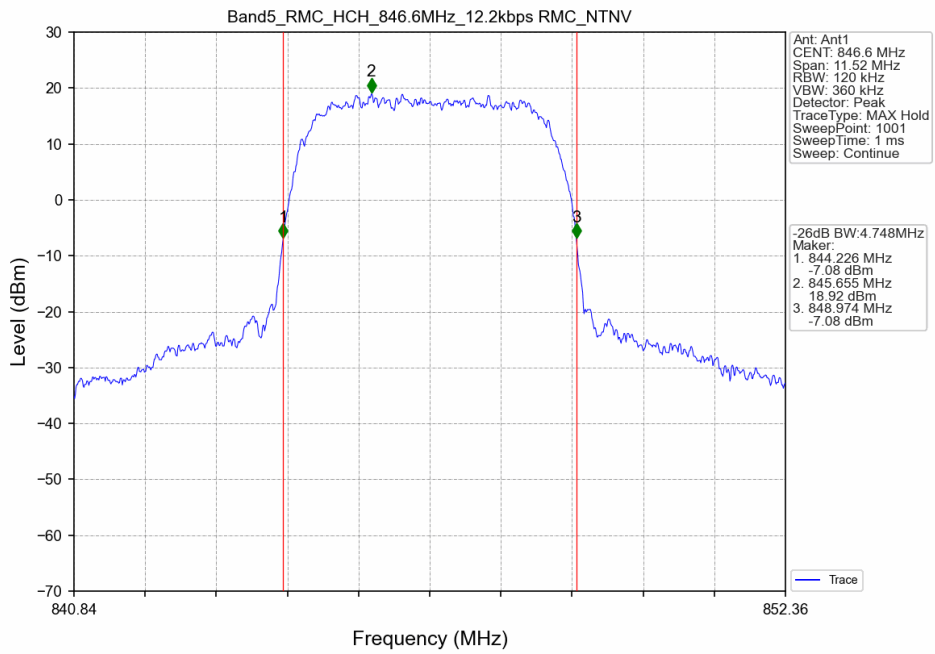

2.1.2 Test Graph

Band5_RMC_HCH_846.6MHz_12.2kbps RMC_NTNV

Band5_HSDPA_LCH_826.4MHz_Subtest 1_NTNV

Band5_HSDPA_MCH_836.6MHz_Subtest 1_NTNV

Band5_HSDPA_HCH_846.6MHz_Subtest 1_NTNV

Band5_HSUPA_LCH_826.4MHz_Subtest 1_NTNV

Band5_HSUPA_MCH_836.6MHz_Subtest 1_NTNV

Band5_HSUPA_HCH_846.6MHz_Subtest 1_NTNV

2.2 Band5_XDB

2.2.1 Test Result

Band: 5						
ENV	Mode		Frequency (MHz)	26dB Bandwidth (MHz)		Verdict
	Network	Subset		Result	Limit	
NTNV	RMC	12.2kbps RMC	826.4	4.728	/	Pass
			836.6	4.752	/	Pass
			846.6	4.748	/	Pass
	HSDPA	Subtest 1	826.4	5.476	/	Pass
			836.6	5.822	/	Pass
			846.6	5.740	/	Pass
	HSUPA	Subtest 1	826.4	5.996	/	Pass
			836.6	5.864	/	Pass
			846.6	5.661	/	Pass

2.2.2 Test Graph

Band5_RMC_HCH_846.6MHz_12.2kbps RMC_NTNV

Band5_HSDPA_LCH_826.4MHz_Subtest 1_NTNV

Band5_HSDPA_MCH_836.6MHz_Subtest 1_NTNV

Band5_HSDPA_HCH_846.6MHz_Subtest 1_NTNV

Band5_HSUPA_LCH_826.4MHz_Subtest 1_NTNV