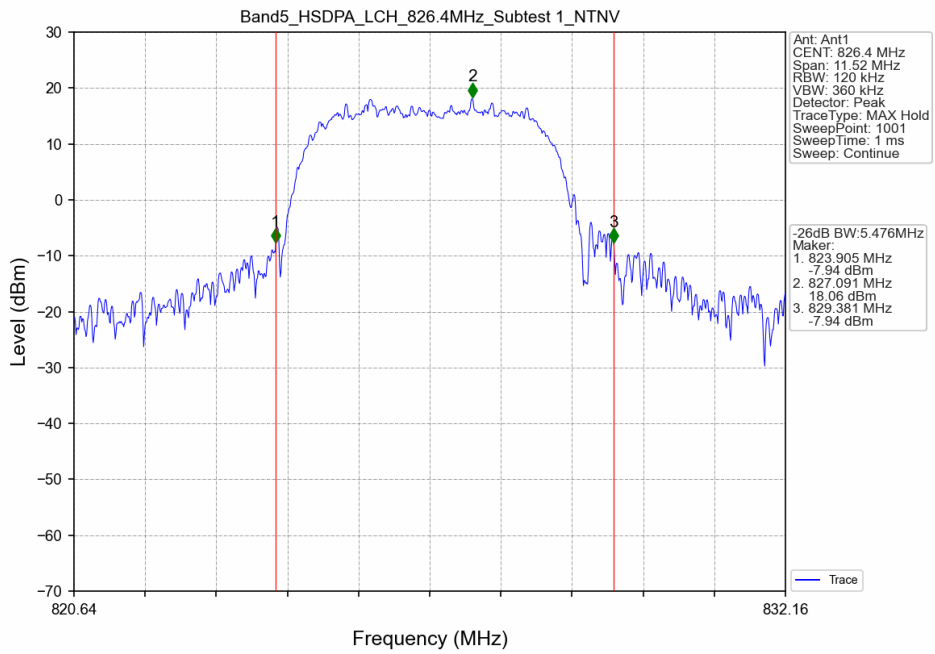

2.1.2 Test Graph

Band5_RMC_HCH_846.6MHz_12.2kbps RMC_NTNV

Band5_HSDPA_LCH_826.4MHz_Subtest 1_NTNV

Band5_HSDPA_MCH_836.6MHz_Subtest 1_NTNV

Band5_HSDPA_HCH_846.6MHz_Subtest 1_NTNV

Band5_HSUPA_LCH_826.4MHz_Subtest 1_NTNV

Band5_HSUPA_MCH_836.6MHz_Subtest 1_NTNV

Band5_HSUPA_HCH_846.6MHz_Subtest 1_NTNV

2.2 Band5_XDB

2.2.1 Test Result

Band: 5						
ENV	Mode		Frequency (MHz)	26dB Bandwidth (MHz)		Verdict
	Network	Subset		Result	Limit	
NTNV	RMC	12.2kbps RMC	826.4	4.728	/	Pass
			836.6	4.752	/	Pass
			846.6	4.748	/	Pass
	HSDPA	Subtest 1	826.4	5.476	/	Pass
			836.6	5.822	/	Pass
			846.6	5.740	/	Pass
	HSUPA	Subtest 1	826.4	5.996	/	Pass
			836.6	5.864	/	Pass
			846.6	5.661	/	Pass

2.2.2 Test Graph

Band5_RMC_HCH_846.6MHz_12.2kbps RMC_NTNV

Band5_HSDPA_LCH_826.4MHz_Subtest 1_NTNV

Band5_HSDPA_MCH_836.6MHz_Subtest 1_NTNV

Band5_HSDPA_HCH_846.6MHz_Subtest 1_NTNV

Band5_HSUPA_LCH_826.4MHz_Subtest 1_NTNV