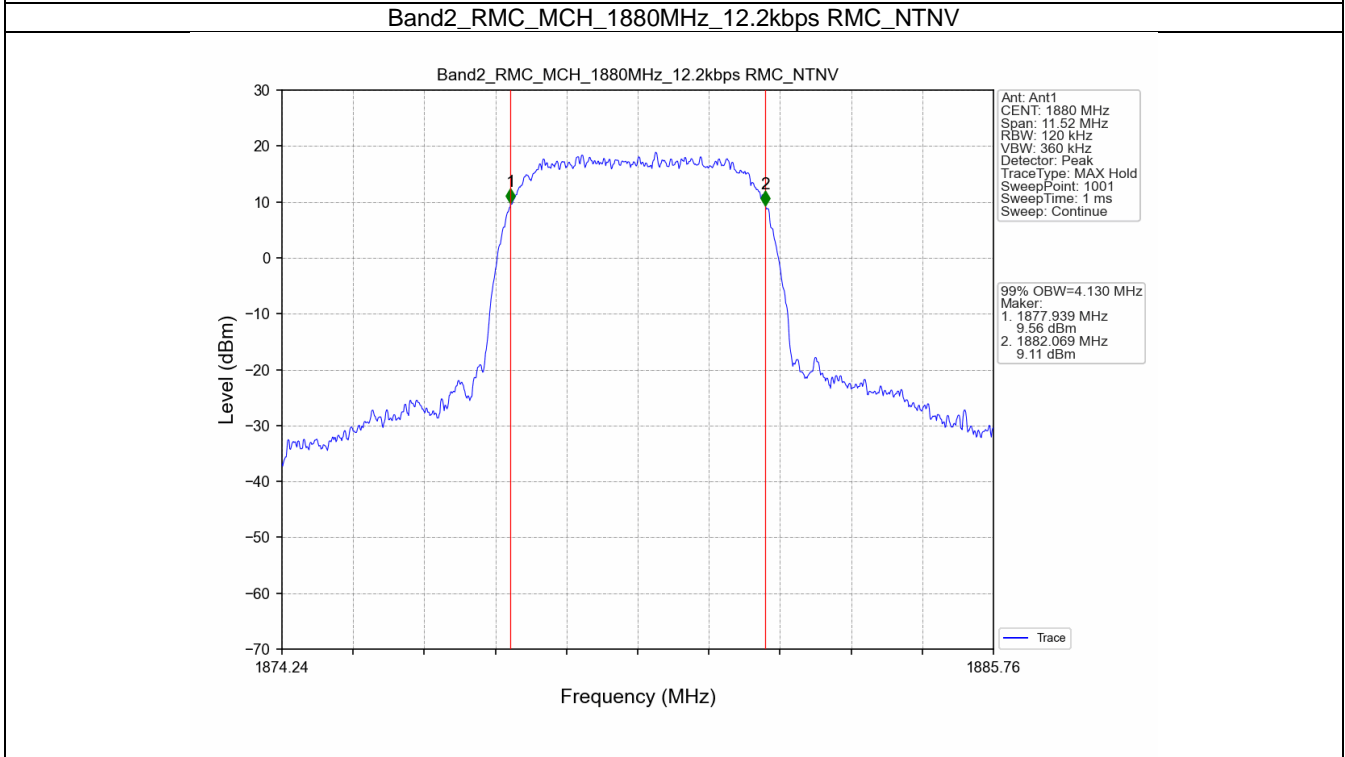

1. 99% & 26dB Bandwidth

1.1 Band2_OBW

1.1.1 Test Result

Band: 2						
ENV	Mode		Frequency (MHz)	99% Occupied Bandwidth (MHz)		Verdict
	Network	Subset		Result	Limit	
NTNV	RMC	12.2kbps RMC	1852.4	4.112	/	Pass
			1880	4.130	/	Pass
			1907.6	4.119	/	Pass
	HSDPA	Subtest 1	1852.4	4.112	/	Pass
			1880	4.101	/	Pass
			1907.6	4.096	/	Pass
	HSUPA	Subtest 1	1852.4	4.117	/	Pass
			1880	4.145	/	Pass
			1907.6	4.112	/	Pass

1.1.2 Test Graph

Band2_RMC_HCH_1907.6MHz_12.2kbps RMC_NTNV

Band2_HSDPA_LCH_1852.4MHz_Subtest 1_NTNV

Band2_HSDPA_MCH_1880MHz_Subtest 1_NTNV

Band2_HSDPA_HCH_1907.6MHz_Subtest 1_NTNV

Band2_HSUPA_LCH_1852.4MHz_Subtest 1_NTNV

Band2_HSUPA_MCH_1880MHz_Subtest 1_NTNV

Band2_HSUPA_HCH_1907.6MHz_Subtest 1_NTNV

1.2 Band2_XDB

1.2.1 Test Result

Band: 2						
ENV	Mode		Frequency (MHz)	26dB Bandwidth (MHz)		Verdict
	Network	Subset		Result	Limit	
NTNV	RMC	12.2kbps RMC	1852.4	4.749	/	Pass
			1880	4.761	/	Pass
			1907.6	4.736	/	Pass
	HSDPA	Subtest 1	1852.4	4.732	/	Pass
			1880	4.724	/	Pass
			1907.6	4.713	/	Pass
	HSUPA	Subtest 1	1852.4	4.717	/	Pass
			1880	4.745	/	Pass
			1907.6	4.732	/	Pass