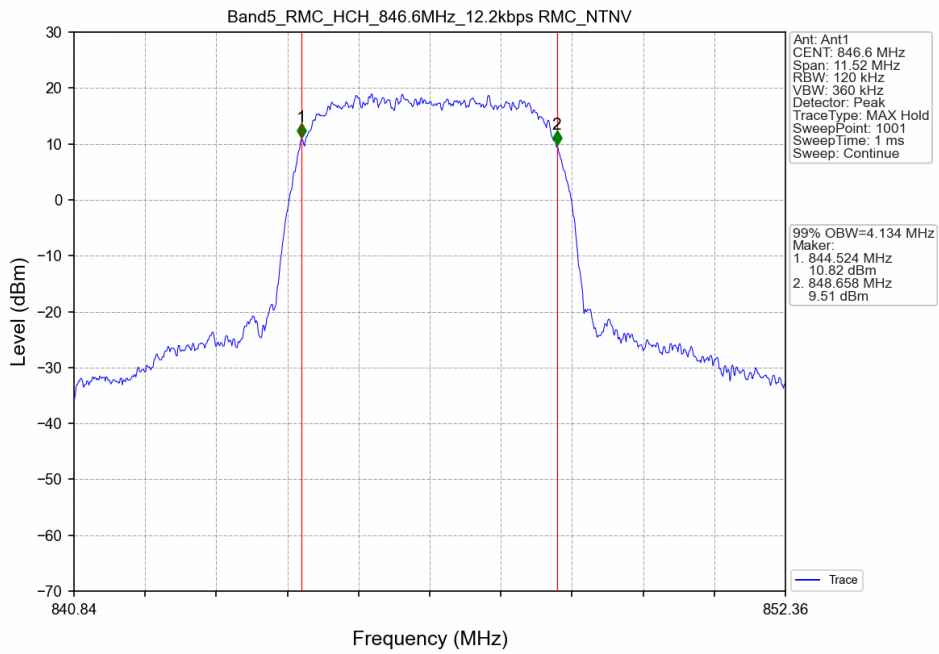

1.2.2 Test Graph

Band2_RMC_HCH_1907.6MHz_12.2kbps RMC_NTNV

Band2_HSDPA_LCH_1852.4MHz_Subtest 1_NTNV

Band2_HSDPA_MCH_1880MHz_Subtest 1_NTNV

Band2_HSDPA_HCH_1907.6MHz_Subtest 1_NTNV

Band2_HSUPA_LCH_1852.4MHz_Subtest 1_NTNV

Band2_HSUPA_MCH_1880MHz_Subtest 1_NTNV

Band2_HSUPA_HCH_1907.6MHz_Subtest 1_NTNV

2. 99% & 26dB Bandwidth

2.1 Band5_OBW

2.1.1 Test Result

Band: 5						
ENV	Mode		Frequency (MHz)	99% Occupied Bandwidth (MHz)		Verdict
	Network	Subset		Result	Limit	
NTNV	RMC	12.2kbps RMC	826.4	4.124	/	Pass
			836.6	4.126	/	Pass
			846.6	4.134	/	Pass
	HSDPA	Subtest 1	826.4	4.175	/	Pass
			836.6	4.171	/	Pass
			846.6	4.165	/	Pass
	HSUPA	Subtest 1	826.4	4.193	/	Pass
			836.6	4.197	/	Pass
			846.6	4.160	/	Pass

2.1.2 Test Graph

Band5_RMC_HCH_846.6MHz_12.2kbps RMC_NTNV

Band5_HSDPA_LCH_826.4MHz_Subtest 1_NTNV

Band5_HSDPA_MCH_836.6MHz_Subtest 1_NTNV

Band5_HSDPA_HCH_846.6MHz_Subtest 1_NTNV

Band5_HSUPA_LCH_826.4MHz_Subtest 1_NTNV

Band5_HSUPA_MCH_836.6MHz_Subtest 1_NTNV

Band5_HSUPA_HCH_846.6MHz_Subtest 1_NTNV

2.2 Band5_XDB

2.2.1 Test Result

Band: 5						
ENV	Mode		Frequency (MHz)	26dB Bandwidth (MHz)		Verdict
	Network	Subset		Result	Limit	
NTNV	RMC	12.2kbps RMC	826.4	4.728	/	Pass
			836.6	4.752	/	Pass
			846.6	4.748	/	Pass
	HSDPA	Subtest 1	826.4	5.476	/	Pass
			836.6	5.822	/	Pass
			846.6	5.740	/	Pass
	HSUPA	Subtest 1	826.4	5.996	/	Pass
			836.6	5.864	/	Pass
			846.6	5.661	/	Pass