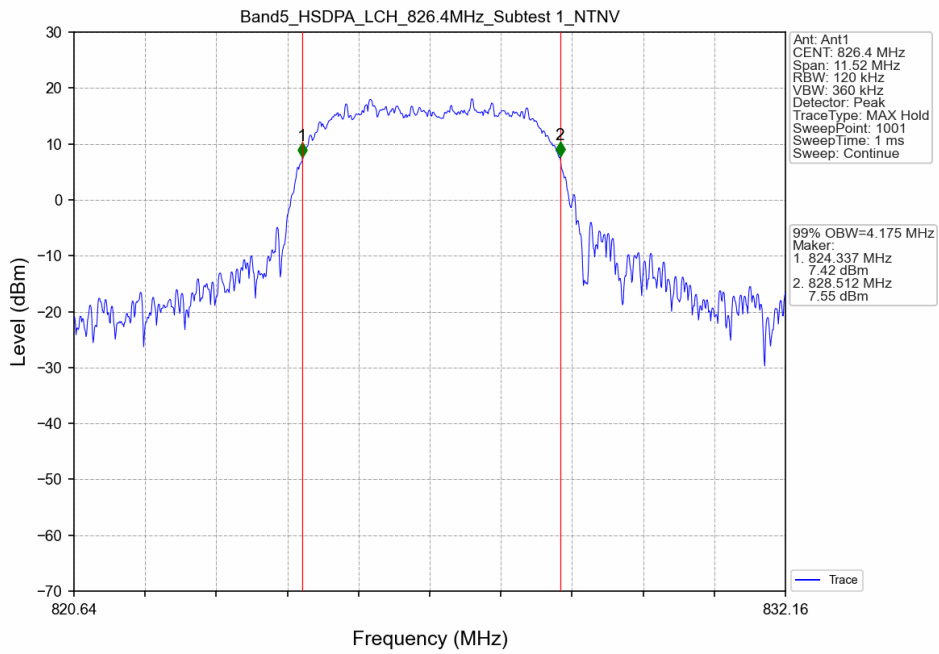

1.2.2 Test Graph

Band2_RMC_HCH_1907.6MHz_12.2kbps RMC_NTNV

Band2_HSDPA_LCH_1852.4MHz_Subtest 1_NTNV

Band2_HSDPA_MCH_1880MHz_Subtest 1_NTNV

Band2_HSDPA_HCH_1907.6MHz_Subtest 1_NTNV

Band2_HSUPA_LCH_1852.4MHz_Subtest 1_NTNV

Band2_HSUPA_MCH_1880MHz_Subtest 1_NTNV

Band2_HSUPA_HCH_1907.6MHz_Subtest 1_NTNV

2. 99% & 26dB Bandwidth

2.1 Band5_OBW

2.1.1 Test Result

Band: 5						
ENV	Mode		Frequency (MHz)	99% Occupied Bandwidth (MHz)		Verdict
	Network	Subset		Result	Limit	
NTNV	RMC	12.2kbps RMC	826.4	4.124	/	Pass
			836.6	4.126	/	Pass
			846.6	4.134	/	Pass
	HSDPA	Subtest 1	826.4	4.175	/	Pass
			836.6	4.171	/	Pass
			846.6	4.165	/	Pass
	HSUPA	Subtest 1	826.4	4.193	/	Pass
			836.6	4.197	/	Pass
			846.6	4.160	/	Pass

2.1.2 Test Graph

Band5_RMC_HCH_846.6MHz_12.2kbps RMC_NTNV

Band5_HSDPA_LCH_826.4MHz_Subtest 1_NTNV

Band5_HSDPA_MCH_836.6MHz_Subtest 1_NTNV

Band5_HSDPA_HCH_846.6MHz_Subtest 1_NTNV

Band5_HSUPA_LCH_826.4MHz_Subtest 1_NTNV

Band5_HSUPA_MCH_836.6MHz_Subtest 1_NTNV

Band5_HSUPA_HCH_846.6MHz_Subtest 1_NTNV

2.2 Band5_XDB

2.2.1 Test Result

Band: 5						
ENV	Mode		Frequency (MHz)	26dB Bandwidth (MHz)		Verdict
	Network	Subset		Result	Limit	
NTNV	RMC	12.2kbps RMC	826.4	4.728	/	Pass
			836.6	4.752	/	Pass
			846.6	4.748	/	Pass
	HSDPA	Subtest 1	826.4	5.476	/	Pass
			836.6	5.822	/	Pass
			846.6	5.740	/	Pass
	HSUPA	Subtest 1	826.4	5.996	/	Pass
			836.6	5.864	/	Pass
			846.6	5.661	/	Pass