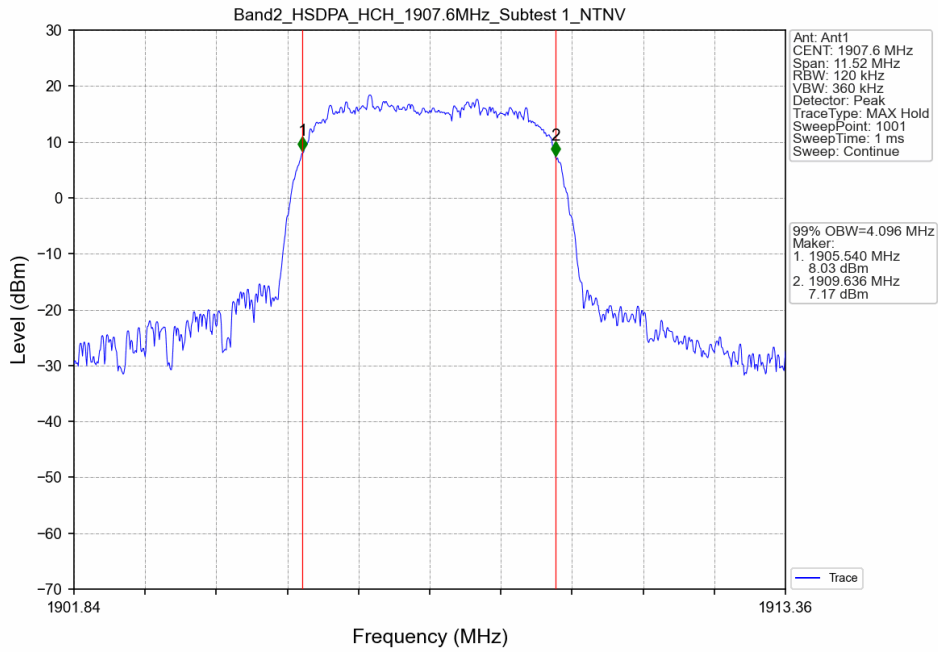

1. 99% & 26dB Bandwidth

1.1 Band2_OBW

1.1.1 Test Result

Band: 2						
ENV	Mode		Frequency (MHz)	99% Occupied Bandwidth (MHz)		Verdict
	Network	Subset		Result	Limit	
NTNV	RMC	12.2kbps RMC	1852.4	4.112	/	Pass
			1880	4.130	/	Pass
			1907.6	4.119	/	Pass
	HSDPA	Subtest 1	1852.4	4.112	/	Pass
			1880	4.101	/	Pass
			1907.6	4.096	/	Pass
	HSUPA	Subtest 1	1852.4	4.117	/	Pass
			1880	4.145	/	Pass
			1907.6	4.112	/	Pass

1.1.2 Test Graph

Band2_RMC_HCH_1907.6MHz_12.2kbps RMC_NTNV

Band2_HSDPA_LCH_1852.4MHz_Subtest 1_NTNV

Band2_HSDPA_MCH_1880MHz_Subtest 1_NTNV

Band2_HSDPA_HCH_1907.6MHz_Subtest 1_NTNV

Band2_HSUPA_LCH_1852.4MHz_Subtest 1_NTNV

Band2_HSUPA_MCH_1880MHz_Subtest 1_NTNV

Band2_HSUPA_HCH_1907.6MHz_Subtest 1_NTNV

1.2 Band2_XDB

1.2.1 Test Result

Band: 2						
ENV	Mode		Frequency (MHz)	26dB Bandwidth (MHz)		Verdict
	Network	Subset		Result	Limit	
NTNV	RMC	12.2kbps RMC	1852.4	4.749	/	Pass
			1880	4.761	/	Pass
			1907.6	4.736	/	Pass
	HSDPA	Subtest 1	1852.4	4.732	/	Pass
			1880	4.724	/	Pass
			1907.6	4.713	/	Pass
	HSUPA	Subtest 1	1852.4	4.717	/	Pass
			1880	4.745	/	Pass
			1907.6	4.732	/	Pass

1.2.2 Test Graph

Band2_RMC_HCH_1907.6MHz_12.2kbps RMC_NTNV

Band2_HSDPA_LCH_1852.4MHz_Subtest 1_NTNV

Band2_HSDPA_MCH_1880MHz_Subtest 1_NTNV

Band2_HSDPA_HCH_1907.6MHz_Subtest 1_NTNV

Band2_HSUPA_LCH_1852.4MHz_Subtest 1_NTNV