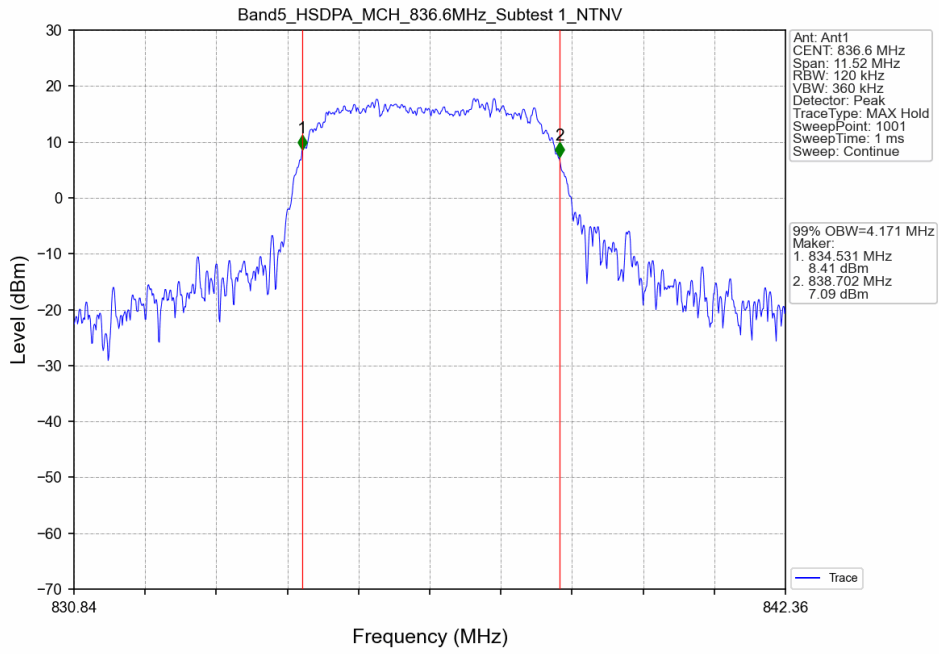

Band2_HSUPA_MCH_1880MHz_Subtest 1_NTNV

Band2_HSUPA_HCH_1907.6MHz_Subtest 1_NTNV

2. 99% & 26dB Bandwidth

2.1 Band5_OBW

2.1.1 Test Result

Band: 5						
ENV	Mode		Frequency (MHz)	99% Occupied Bandwidth (MHz)		Verdict
	Network	Subset		Result	Limit	
NTNV	RMC	12.2kbps RMC	826.4	4.124	/	Pass
			836.6	4.126	/	Pass
			846.6	4.134	/	Pass
	HSDPA	Subtest 1	826.4	4.175	/	Pass
			836.6	4.171	/	Pass
			846.6	4.165	/	Pass
	HSUPA	Subtest 1	826.4	4.193	/	Pass
			836.6	4.197	/	Pass
			846.6	4.160	/	Pass

2.1.2 Test Graph

Band5_RMC_HCH_846.6MHz_12.2kbps RMC_NTNV

Band5_HSDPA_LCH_826.4MHz_Subtest 1_NTNV

Band5_HSDPA_MCH_836.6MHz_Subtest 1_NTNV

Band5_HSDPA_HCH_846.6MHz_Subtest 1_NTNV

Band5_HSUPA_LCH_826.4MHz_Subtest 1_NTNV

Band5_HSUPA_MCH_836.6MHz_Subtest 1_NTNV

Band5_HSUPA_HCH_846.6MHz_Subtest 1_NTNV

2.2 Band5_XDB

2.2.1 Test Result

Band: 5						
ENV	Mode		Frequency (MHz)	26dB Bandwidth (MHz)		Verdict
	Network	Subset		Result	Limit	
NTNV	RMC	12.2kbps RMC	826.4	4.728	/	Pass
			836.6	4.752	/	Pass
			846.6	4.748	/	Pass
	HSDPA	Subtest 1	826.4	5.476	/	Pass
			836.6	5.822	/	Pass
			846.6	5.740	/	Pass
	HSUPA	Subtest 1	826.4	5.996	/	Pass
			836.6	5.864	/	Pass
			846.6	5.661	/	Pass

2.2.2 Test Graph

Band5_RMC_HCH_846.6MHz_12.2kbps RMC_NTNV

Band5_HSDPA_LCH_826.4MHz_Subtest 1_NTNV

Band5_HSDPA_MCH_836.6MHz_Subtest 1_NTNV

Band5_HSDPA_HCH_846.6MHz_Subtest 1_NTNV

Band5_HSUPA_LCH_826.4MHz_Subtest 1_NTNV