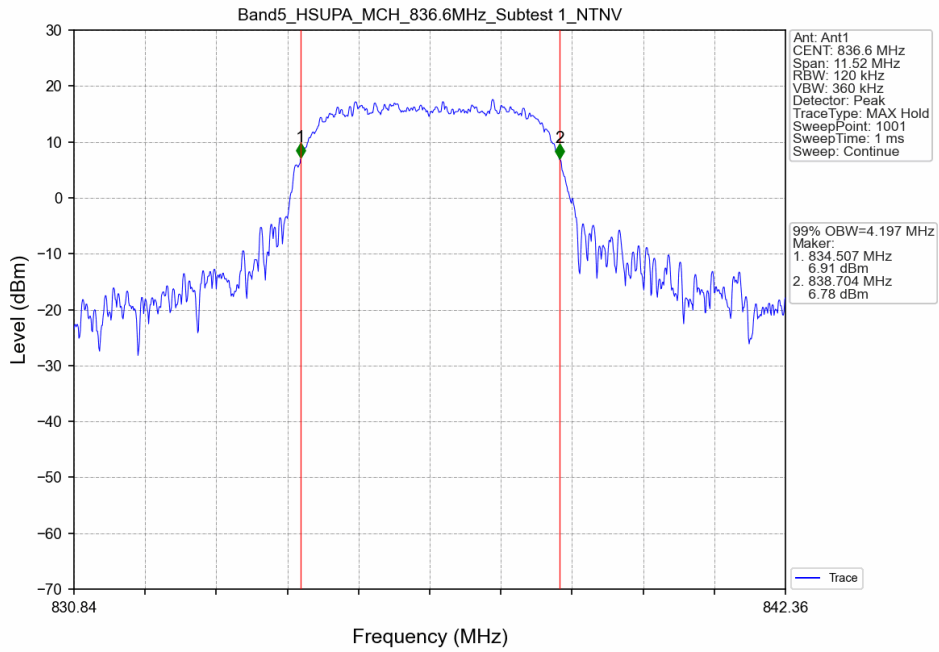

Band2_HSUPA_MCH_1880MHz_Subtest 1_NTNV

Band2_HSUPA_HCH_1907.6MHz_Subtest 1_NTNV

2. 99% & 26dB Bandwidth

2.1 Band5_OBW

2.1.1 Test Result

Band: 5						
ENV	Mode		Frequency (MHz)	99% Occupied Bandwidth (MHz)		Verdict
	Network	Subset		Result	Limit	
NTNV	RMC	12.2kbps RMC	826.4	4.124	/	Pass
			836.6	4.126	/	Pass
			846.6	4.134	/	Pass
	HSDPA	Subtest 1	826.4	4.175	/	Pass
			836.6	4.171	/	Pass
			846.6	4.165	/	Pass
	HSUPA	Subtest 1	826.4	4.193	/	Pass
			836.6	4.197	/	Pass
			846.6	4.160	/	Pass

2.1.2 Test Graph

Band5_RMC_HCH_846.6MHz_12.2kbps RMC_NTNV

Band5_HSDPA_LCH_826.4MHz_Subtest 1_NTNV

Band5_HSDPA_MCH_836.6MHz_Subtest 1_NTNV

Band5_HSDPA_HCH_846.6MHz_Subtest 1_NTNV

Band5_HSUPA_LCH_826.4MHz_Subtest 1_NTNV

Band5_HSUPA_MCH_836.6MHz_Subtest 1_NTNV

Band5_HSUPA_HCH_846.6MHz_Subtest 1_NTNV

2.2 Band5_XDB

2.2.1 Test Result

Band: 5						
ENV	Mode		Frequency (MHz)	26dB Bandwidth (MHz)		Verdict
	Network	Subset		Result	Limit	
NTNV	RMC	12.2kbps RMC	826.4	4.728	/	Pass
			836.6	4.752	/	Pass
			846.6	4.748	/	Pass
	HSDPA	Subtest 1	826.4	5.476	/	Pass
			836.6	5.822	/	Pass
			846.6	5.740	/	Pass
	HSUPA	Subtest 1	826.4	5.996	/	Pass
			836.6	5.864	/	Pass
			846.6	5.661	/	Pass

2.2.2 Test Graph

Band5_RMC_HCH_846.6MHz_12.2kbps RMC_NTNV

Band5_HSDPA_LCH_826.4MHz_Subtest 1_NTNV

Band5_HSDPA_MCH_836.6MHz_Subtest 1_NTNV

Band5_HSDPA_HCH_846.6MHz_Subtest 1_NTNV

Band5_HSUPA_LCH_826.4MHz_Subtest 1_NTNV