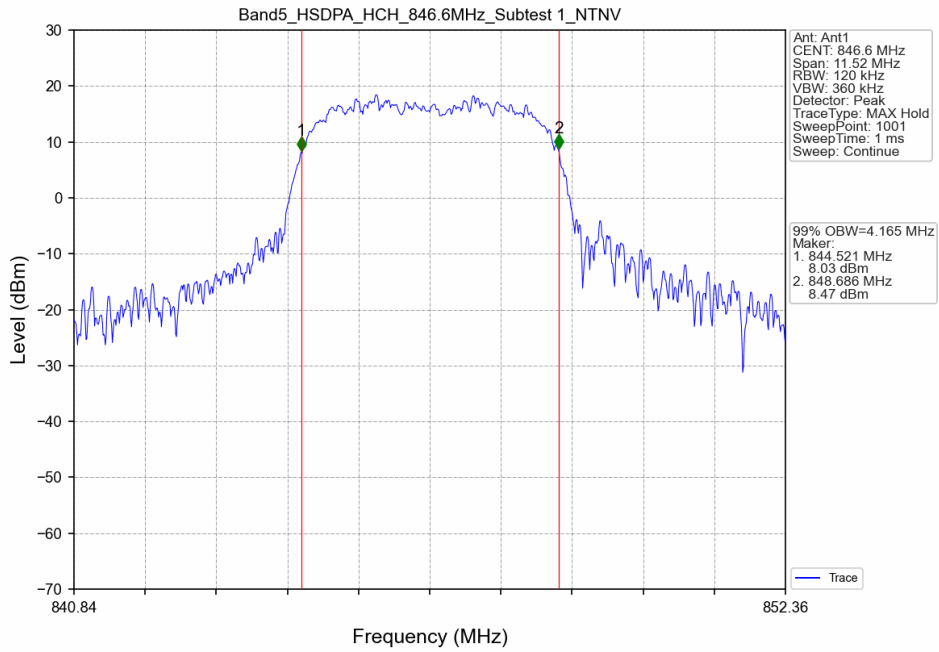

Band2_HSUPA_MCH_1880MHz_Subtest 1_NTNV

Band2_HSUPA_HCH_1907.6MHz_Subtest 1_NTNV

2. 99% & 26dB Bandwidth

2.1 Band5_OBW

2.1.1 Test Result

Band: 5						
ENV	Mode		Frequency (MHz)	99% Occupied Bandwidth (MHz)		Verdict
	Network	Subset		Result	Limit	
NTNV	RMC	12.2kbps RMC	826.4	4.124	/	Pass
			836.6	4.126	/	Pass
			846.6	4.134	/	Pass
	HSDPA	Subtest 1	826.4	4.175	/	Pass
			836.6	4.171	/	Pass
			846.6	4.165	/	Pass
	HSUPA	Subtest 1	826.4	4.193	/	Pass
			836.6	4.197	/	Pass
			846.6	4.160	/	Pass

2.1.2 Test Graph

Band5_RMC_HCH_846.6MHz_12.2kbps RMC_NTNV

Band5_HSDPA_LCH_826.4MHz_Subtest 1_NTNV

Band5_HSDPA_MCH_836.6MHz_Subtest 1_NTNV

Band5_HSDPA_HCH_846.6MHz_Subtest 1_NTNV

Band5_HSUPA_LCH_826.4MHz_Subtest 1_NTNV

Band5_HSUPA_MCH_836.6MHz_Subtest 1_NTNV

Band5_HSUPA_HCH_846.6MHz_Subtest 1_NTNV

2.2 Band5_XDB

2.2.1 Test Result

Band: 5						
ENV	Mode		Frequency (MHz)	26dB Bandwidth (MHz)		Verdict
	Network	Subset		Result	Limit	
NTNV	RMC	12.2kbps RMC	826.4	4.728	/	Pass
			836.6	4.752	/	Pass
			846.6	4.748	/	Pass
	HSDPA	Subtest 1	826.4	5.476	/	Pass
			836.6	5.822	/	Pass
			846.6	5.740	/	Pass
	HSUPA	Subtest 1	826.4	5.996	/	Pass
			836.6	5.864	/	Pass
			846.6	5.661	/	Pass

2.2.2 Test Graph

Band5_RMC_HCH_846.6MHz_12.2kbps RMC_NTNV

Band5_HSDPA_LCH_826.4MHz_Subtest 1_NTNV

Band5_HSDPA_MCH_836.6MHz_Subtest 1_NTNV

Band5_HSDPA_HCH_846.6MHz_Subtest 1_NTNV

Band5_HSUPA_LCH_826.4MHz_Subtest 1_NTNV