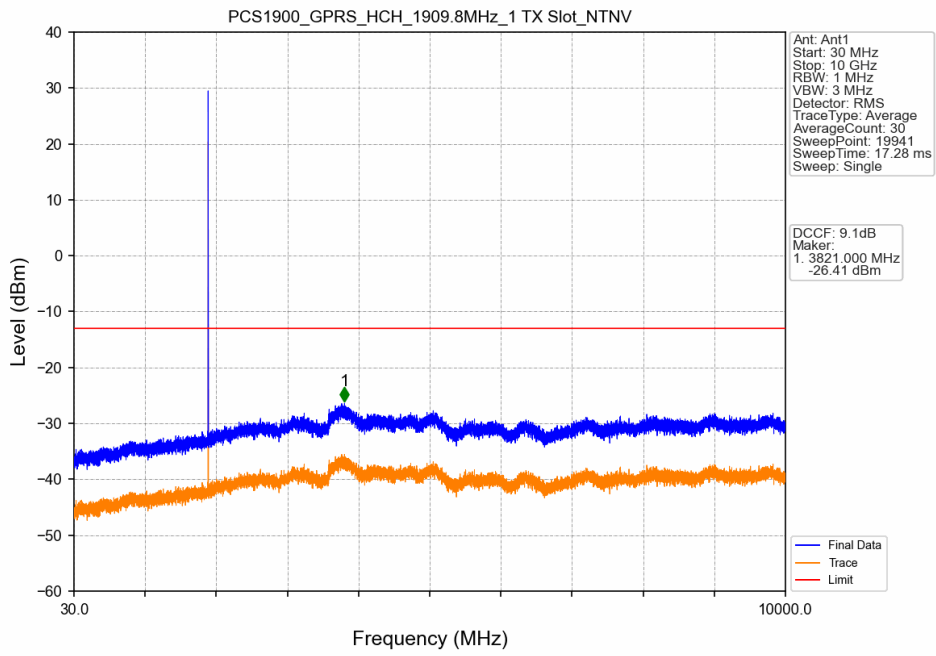

GSM850_EGPRS_MCH_836.6MHz_1 TX Slot_NTNV

GSM850_EGPRS_HCH_848.8MHz_1 TX Slot_NTNV

GSM850_EGPRS_HCH_848.8MHz_1 TX Slot_NTNV

2. Spurious Emission

2.1 PCS1900

2.1.1 Test Result

Band: PCS1900						
ENV	Mode		Frequency (MHz)	Spurious Emission		Verdict
	Network	Subset		Result	Limit	
NTNV	GPRS	1 TX Slot	1850.2	Refer To Test Graph		Pass
			1880	Refer To Test Graph		Pass
			1909.8	Refer To Test Graph		Pass
	EGPRS	1 TX Slot	1850.2	Refer To Test Graph		Pass
			1880	Refer To Test Graph		Pass
			1909.8	Refer To Test Graph		Pass

2.1.2 Test Graph

PCS1900_GPRS_LCH_1850.2MHz_1 TX Slot_NTNV

PCS1900_GPRS_MCH_1880MHz_1 TX Slot_NTNV

PCS1900_GPRS_MCH_1880MHz_1 TX Slot_NTNV

PCS1900_GPRS_HCH_1909.8MHz_1 TX Slot_NTNV

PCS1900_GPRS_HCH_1909.8MHz_1 TX Slot_NTNV

PCS1900_GPRS_HCH_1909.8MHz_1 TX Slot_NTNV

PCS1900_EGPRS_LCH_1850.2MHz_1 TX Slot_NTNV

PCS1900_EGPRS_LCH_1850.2MHz_1 TX Slot_NTNV

PCS1900_EGPRS_LCH_1850.2MHz_1 TX Slot_NTNV

PCS1900_EGPRS_MCH_1880MHz_1 TX Slot_NTNV