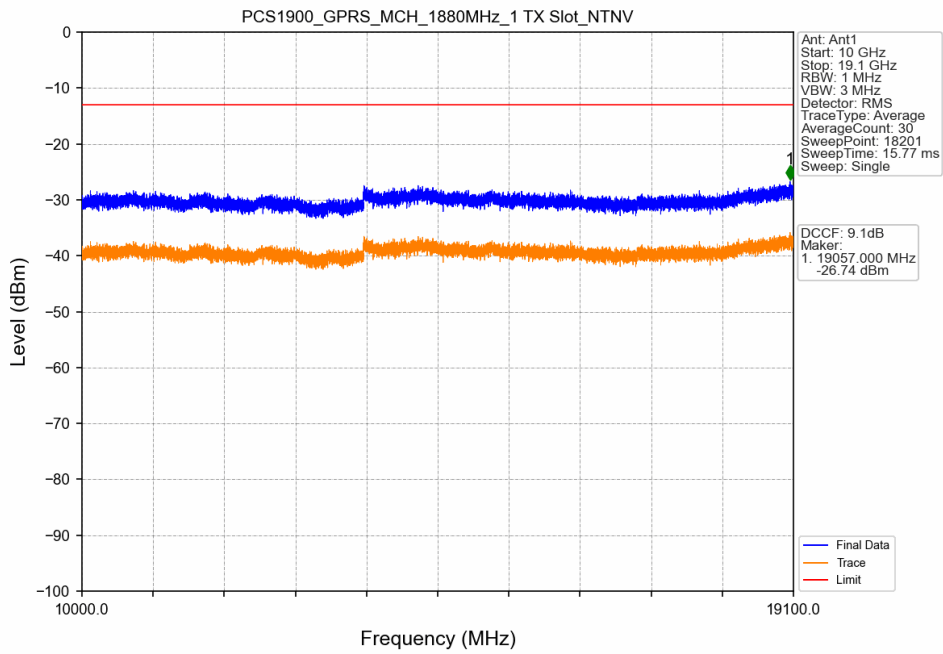

GSM850_EGPRS_MCH_836.6MHz_1 TX Slot_NTNV

GSM850_EGPRS_HCH_848.8MHz_1 TX Slot_NTNV

GSM850_EGPRS_HCH_848.8MHz_1 TX Slot_NTNV

2. Spurious Emission

2.1 PCS1900

2.1.1 Test Result

Band: PCS1900						
ENV	Mode		Frequency (MHz)	Spurious Emission		Verdict
	Network	Subset		Result	Limit	
NTNV	GPRS	1 TX Slot	1850.2	Refer To Test Graph		Pass
			1880	Refer To Test Graph		Pass
			1909.8	Refer To Test Graph		Pass
	EGPRS	1 TX Slot	1850.2	Refer To Test Graph		Pass
			1880	Refer To Test Graph		Pass
			1909.8	Refer To Test Graph		Pass

2.1.2 Test Graph

PCS1900_GPRS_LCH_1850.2MHz_1 TX Slot_NTNV

PCS1900_GPRS_MCH_1880MHz_1 TX Slot_NTNV

PCS1900_GPRS_MCH_1880MHz_1 TX Slot_NTNV

PCS1900_GPRS_HCH_1909.8MHz_1 TX Slot_NTNV

PCS1900_GPRS_HCH_1909.8MHz_1 TX Slot_NTNV

PCS1900_GPRS_HCH_1909.8MHz_1 TX Slot_NTNV

PCS1900_EGPRS_LCH_1850.2MHz_1 TX Slot_NTNV

PCS1900_EGPRS_LCH_1850.2MHz_1 TX Slot_NTNV

PCS1900_EGPRS_LCH_1850.2MHz_1 TX Slot_NTNV

PCS1900_EGPRS_MCH_1880MHz_1 TX Slot_NTNV