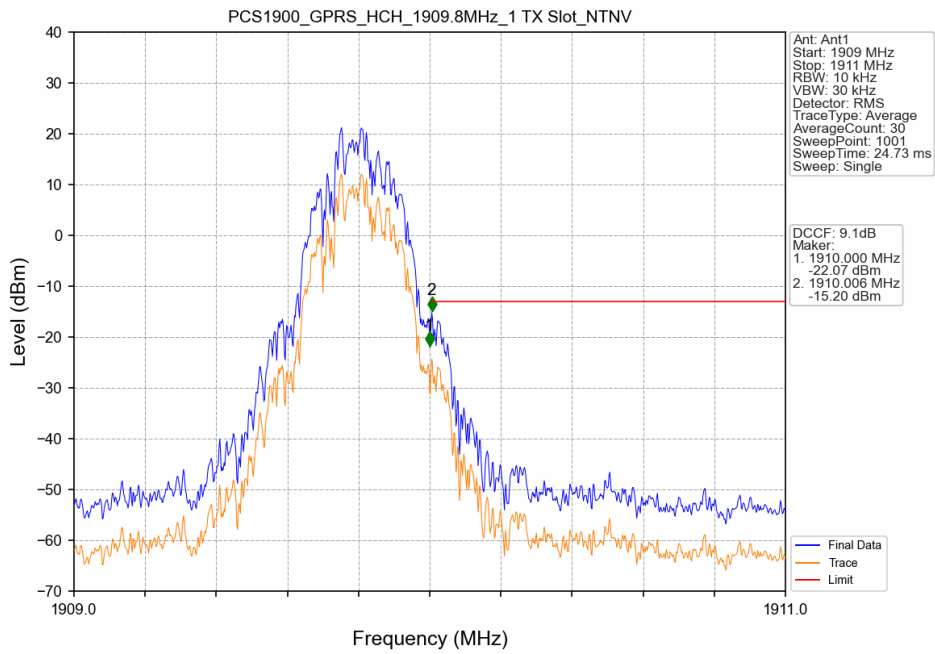

GSM850_EGPRS_MCH_836.6MHz_1 TX Slot_NTNV

GSM850_EGPRS_HCH_848.8MHz_1 TX Slot_NTNV

GSM850_EGPRS_HCH_848.8MHz_1 TX Slot_NTNV

2. Spurious Emission

2.1 PCS1900

2.1.1 Test Result

Band: PCS1900						
ENV	Mode		Frequency (MHz)	Spurious Emission		Verdict
	Network	Subset		Result	Limit	
NTNV	GPRS	1 TX Slot	1850.2	Refer To Test Graph		Pass
			1880	Refer To Test Graph		Pass
			1909.8	Refer To Test Graph		Pass
	EGPRS	1 TX Slot	1850.2	Refer To Test Graph		Pass
			1880	Refer To Test Graph		Pass
			1909.8	Refer To Test Graph		Pass

2.1.2 Test Graph

PCS1900_GPRS_LCH_1850.2MHz_1 TX Slot_NTNV

PCS1900_GPRS_MCH_1880MHz_1 TX Slot_NTNV

PCS1900_GPRS_MCH_1880MHz_1 TX Slot_NTNV

PCS1900_GPRS_HCH_1909.8MHz_1 TX Slot_NTNV

PCS1900_GPRS_HCH_1909.8MHz_1 TX Slot_NTNV

PCS1900_GPRS_HCH_1909.8MHz_1 TX Slot_NTNV

PCS1900_EGPRS_LCH_1850.2MHz_1 TX Slot_NTNV

PCS1900_EGPRS_LCH_1850.2MHz_1 TX Slot_NTNV

PCS1900_EGPRS_LCH_1850.2MHz_1 TX Slot_NTNV

PCS1900_EGPRS_MCH_1880MHz_1 TX Slot_NTNV