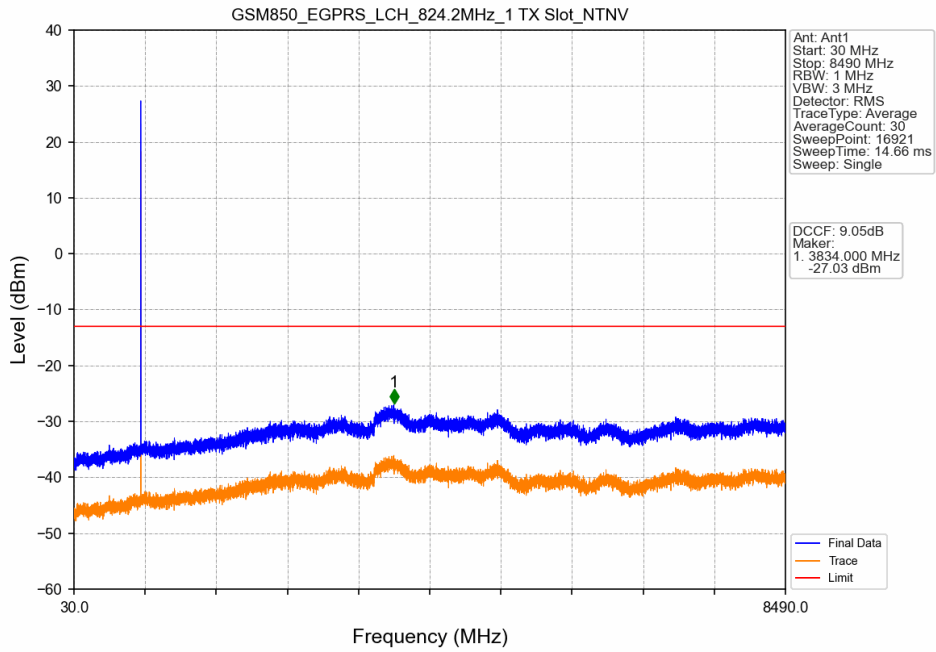

1. Spurious Emission

1.1 GSM850

1.1.1 Test Result

Band: GSM850						
ENV	Mode		Frequency (MHz)	Spurious Emission		Verdict
	Network	Subset		Result	Limit	
NTNV	GPRS	1 TX Slot	824.2	Refer To Test Graph		Pass
			836.6	Refer To Test Graph		Pass
			848.8	Refer To Test Graph		Pass
	EGPRS	1 TX Slot	824.2	Refer To Test Graph		Pass
			836.6	Refer To Test Graph		Pass
			848.8	Refer To Test Graph		Pass

1.1.2 Test Graph

GSM850_GPRS_MCH_836.6MHz_1 TX Slot_NTNV

GSM850_GPRS_HCH_848.8MHz_1 TX Slot_NTNV

GSM850_GPRS_HCH_848.8MHz_1 TX Slot_NTNV

GSM850_EGPRS_LCH_824.2MHz_1 TX Slot_NTNV

GSM850_EGPRS_LCH_824.2MHz_1 TX Slot_NTNV

GSM850_EGPRS_MCH_836.6MHz_1 TX Slot_NTNV

GSM850_EGPRS_HCH_848.8MHz_1 TX Slot_NTNV

GSM850_EGPRS_HCH_848.8MHz_1 TX Slot_NTNV

2. Spurious Emission

2.1 PCS1900

2.1.1 Test Result

Band: PCS1900						
ENV	Mode		Frequency (MHz)	Spurious Emission		Verdict
	Network	Subset		Result	Limit	
NTNV	GPRS	1 TX Slot	1850.2	Refer To Test Graph		Pass
			1880	Refer To Test Graph		Pass
			1909.8	Refer To Test Graph		Pass
	EGPRS	1 TX Slot	1850.2	Refer To Test Graph		Pass
			1880	Refer To Test Graph		Pass
			1909.8	Refer To Test Graph		Pass

2.1.2 Test Graph

PCS1900_GPRS_LCH_1850.2MHz_1 TX Slot_NTNV

PCS1900_GPRS_MCH_1880MHz_1 TX Slot_NTNV

PCS1900_GPRS_MCH_1880MHz_1 TX Slot_NTNV

PCS1900_GPRS_HCH_1909.8MHz_1 TX Slot_NTNV

PCS1900_GPRS_HCH_1909.8MHz_1 TX Slot_NTNV