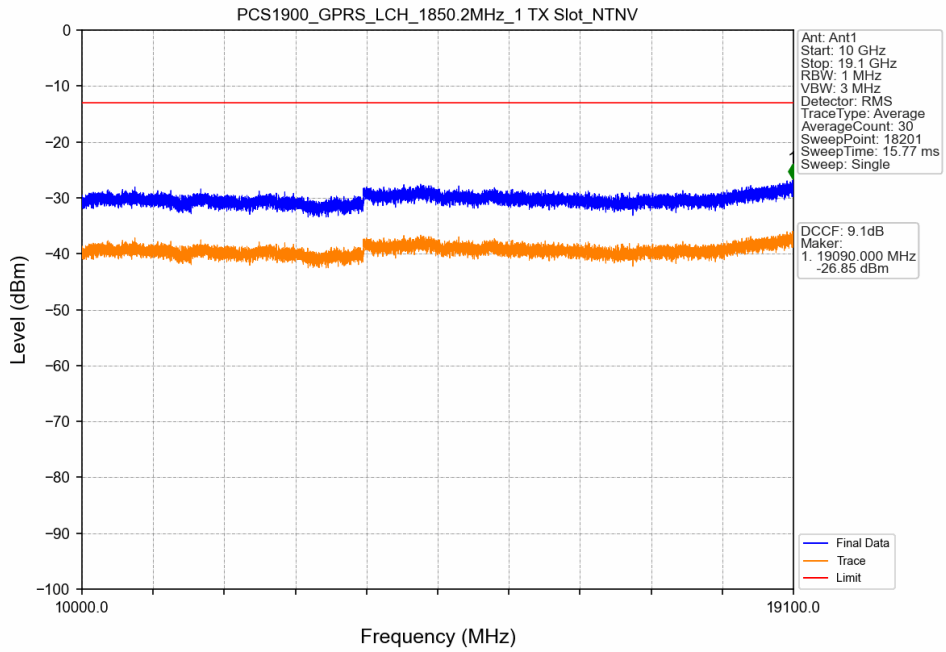

1.1.2 Test Graph

GSM850_GPRS_MCH_836.6MHz_1 TX Slot_NTNV

GSM850_GPRS_HCH_848.8MHz_1 TX Slot_NTNV

GSM850_GPRS_HCH_848.8MHz_1 TX Slot_NTNV

GSM850_EGPRS_LCH_824.2MHz_1 TX Slot_NTNV

GSM850_EGPRS_LCH_824.2MHz_1 TX Slot_NTNV

GSM850_EGPRS_MCH_836.6MHz_1 TX Slot_NTNV

GSM850_EGPRS_HCH_848.8MHz_1 TX Slot_NTNV

GSM850_EGPRS_HCH_848.8MHz_1 TX Slot_NTNV

2. Spurious Emission

2.1 PCS1900

2.1.1 Test Result

Band: PCS1900						
ENV	Mode		Frequency (MHz)	Spurious Emission		Verdict
	Network	Subset		Result	Limit	
NTNV	GPRS	1 TX Slot	1850.2	Refer To Test Graph		Pass
			1880	Refer To Test Graph		Pass
			1909.8	Refer To Test Graph		Pass
	EGPRS	1 TX Slot	1850.2	Refer To Test Graph		Pass
			1880	Refer To Test Graph		Pass
			1909.8	Refer To Test Graph		Pass

2.1.2 Test Graph

PCS1900_GPRS_LCH_1850.2MHz_1 TX Slot_NTNV

PCS1900_GPRS_MCH_1880MHz_1 TX Slot_NTNV

PCS1900_GPRS_MCH_1880MHz_1 TX Slot_NTNV

PCS1900_GPRS_HCH_1909.8MHz_1 TX Slot_NTNV

PCS1900_GPRS_HCH_1909.8MHz_1 TX Slot_NTNV

PCS1900_GPRS_HCH_1909.8MHz_1 TX Slot_NTNV

PCS1900_EGPRS_LCH_1850.2MHz_1 TX Slot_NTNV

PCS1900_EGPRS_LCH_1850.2MHz_1 TX Slot_NTNV

PCS1900_EGPRS_LCH_1850.2MHz_1 TX Slot_NTNV

PCS1900_EGPRS_MCH_1880MHz_1 TX Slot_NTNV