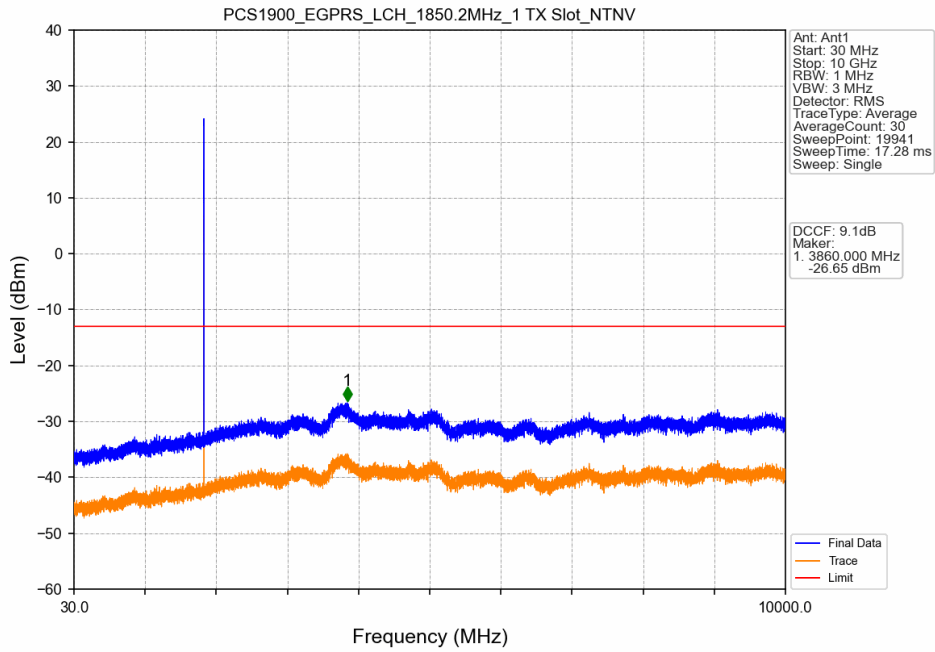

GSM850_EGPRS_MCH_836.6MHz_1 TX Slot_NTNV

GSM850_EGPRS_HCH_848.8MHz_1 TX Slot_NTNV

GSM850_EGPRS_HCH_848.8MHz_1 TX Slot_NTNV

2. Spurious Emission

2.1 PCS1900

2.1.1 Test Result

Band: PCS1900						
ENV	Mode		Frequency (MHz)	Spurious Emission		Verdict
	Network	Subset		Result	Limit	
NTNV	GPRS	1 TX Slot	1850.2	Refer To Test Graph		Pass
			1880	Refer To Test Graph		Pass
			1909.8	Refer To Test Graph		Pass
	EGPRS	1 TX Slot	1850.2	Refer To Test Graph		Pass
			1880	Refer To Test Graph		Pass
			1909.8	Refer To Test Graph		Pass

2.1.2 Test Graph

PCS1900_GPRS_LCH_1850.2MHz_1 TX Slot_NTNV

PCS1900_GPRS_MCH_1880MHz_1 TX Slot_NTNV

PCS1900_GPRS_MCH_1880MHz_1 TX Slot_NTNV

PCS1900_GPRS_HCH_1909.8MHz_1 TX Slot_NTNV

PCS1900_GPRS_HCH_1909.8MHz_1 TX Slot_NTNV

PCS1900_GPRS_HCH_1909.8MHz_1 TX Slot_NTNV

PCS1900_EGPRS_LCH_1850.2MHz_1 TX Slot_NTNV

PCS1900_EGPRS_LCH_1850.2MHz_1 TX Slot_NTNV

PCS1900_EGPRS_LCH_1850.2MHz_1 TX Slot_NTNV

PCS1900_EGPRS_MCH_1880MHz_1 TX Slot_NTNV

PCS1900_EGPRS_MCH_1880MHz_1 TX Slot_NTNV

PCS1900_EGPRS_HCH_1909.8MHz_1 TX Slot_NTNV

PCS1900_EGPRS_HCH_1909.8MHz_1 TX Slot_NTNV

PCS1900_EGPRS_HCH_1909.8MHz_1 TX Slot_NTNV

- End of the Appendix -