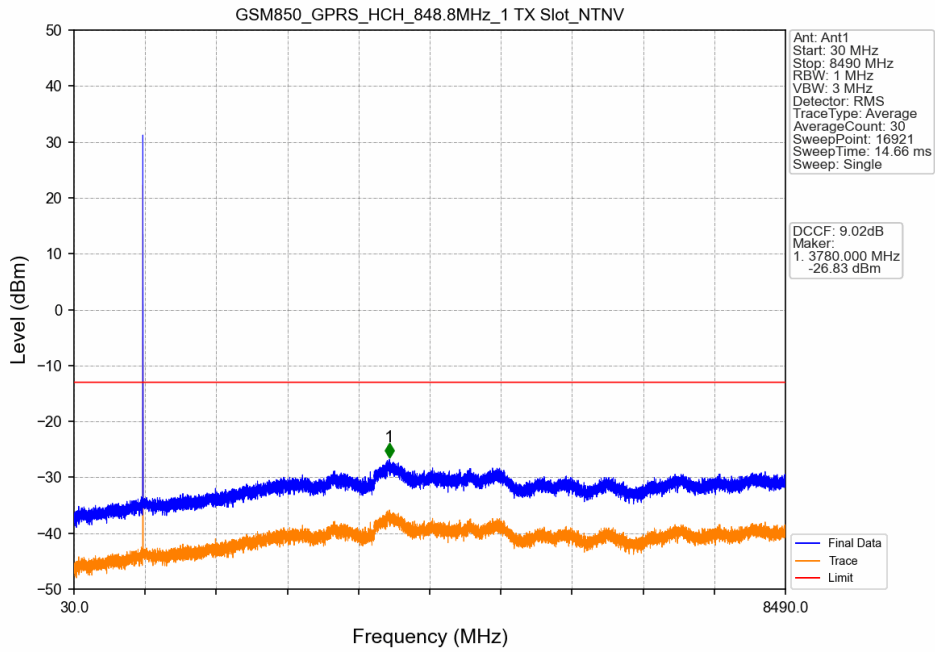

1. Spurious Emission

1.1 GSM850

1.1.1 Test Result

Band: GSM850						
ENV	Mode		Frequency (MHz)	Spurious Emission		Verdict
	Network	Subset		Result	Limit	
NTNV	GPRS	1 TX Slot	824.2	Refer To Test Graph		Pass
			836.6	Refer To Test Graph		Pass
			848.8	Refer To Test Graph		Pass
	EGPRS	1 TX Slot	824.2	Refer To Test Graph		Pass
			836.6	Refer To Test Graph		Pass
			848.8	Refer To Test Graph		Pass

1.1.2 Test Graph

GSM850_GPRS_MCH_836.6MHz_1 TX Slot_NTNV

GSM850_GPRS_HCH_848.8MHz_1 TX Slot_NTNV

GSM850_GPRS_HCH_848.8MHz_1 TX Slot_NTNV

GSM850_EGPRS_LCH_824.2MHz_1 TX Slot_NTNV

GSM850_EGPRS_LCH_824.2MHz_1 TX Slot_NTNV

GSM850_EGPRS_MCH_836.6MHz_1 TX Slot_NTNV

GSM850_EGPRS_HCH_848.8MHz_1 TX Slot_NTNV

GSM850_EGPRS_HCH_848.8MHz_1 TX Slot_NTNV

2. Spurious Emission

2.1 PCS1900

2.1.1 Test Result

Band: PCS1900						
ENV	Mode		Frequency (MHz)	Spurious Emission		Verdict
	Network	Subset		Result	Limit	
NTNV	GPRS	1 TX Slot	1850.2	Refer To Test Graph		Pass
			1880	Refer To Test Graph		Pass
			1909.8	Refer To Test Graph		Pass
	EGPRS	1 TX Slot	1850.2	Refer To Test Graph		Pass
			1880	Refer To Test Graph		Pass
			1909.8	Refer To Test Graph		Pass

2.1.2 Test Graph

PCS1900_GPRS_LCH_1850.2MHz_1 TX Slot_NTNV

PCS1900_GPRS_MCH_1880MHz_1 TX Slot_NTNV

PCS1900_GPRS_MCH_1880MHz_1 TX Slot_NTNV

PCS1900_GPRS_HCH_1909.8MHz_1 TX Slot_NTNV

PCS1900_GPRS_HCH_1909.8MHz_1 TX Slot_NTNV