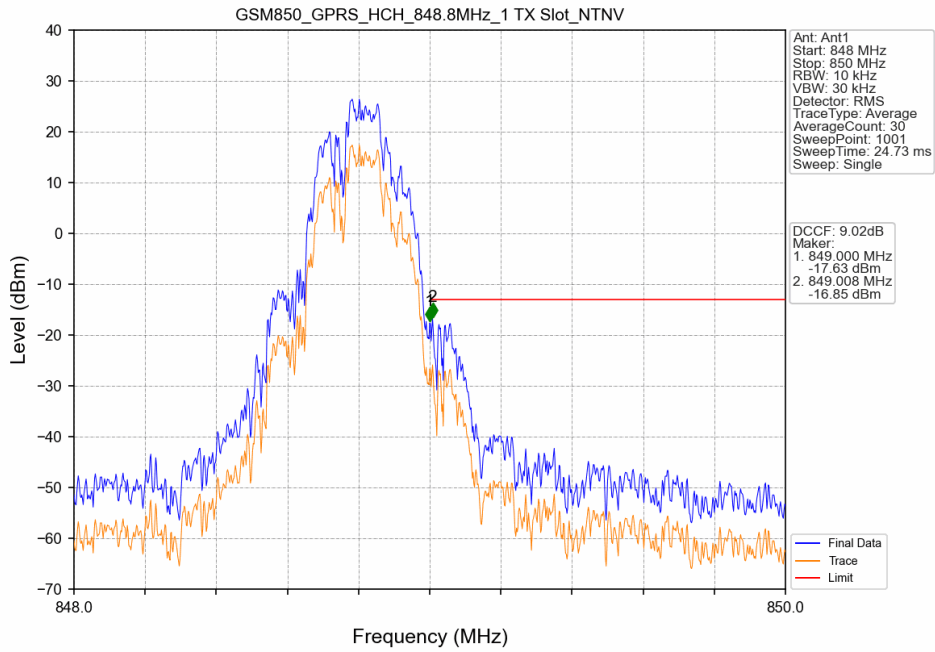

1. Spurious Emission

1.1 GSM850

1.1.1 Test Result

Band: GSM850						
ENV	Mode		Frequency (MHz)	Spurious Emission		Verdict
	Network	Subset		Result	Limit	
NTNV	GPRS	1 TX Slot	824.2	Refer To Test Graph		Pass
			836.6	Refer To Test Graph		Pass
			848.8	Refer To Test Graph		Pass
	EGPRS	1 TX Slot	824.2	Refer To Test Graph		Pass
			836.6	Refer To Test Graph		Pass
			848.8	Refer To Test Graph		Pass

1.1.2 Test Graph

GSM850_GPRS_MCH_836.6MHz_1 TX Slot_NTNV

GSM850_GPRS_HCH_848.8MHz_1 TX Slot_NTNV

GSM850_GPRS_HCH_848.8MHz_1 TX Slot_NTNV

GSM850_EGPRS_LCH_824.2MHz_1 TX Slot_NTNV

GSM850_EGPRS_LCH_824.2MHz_1 TX Slot_NTNV

GSM850_EGPRS_MCH_836.6MHz_1 TX Slot_NTNV

GSM850_EGPRS_HCH_848.8MHz_1 TX Slot_NTNV

GSM850_EGPRS_HCH_848.8MHz_1 TX Slot_NTNV

2. Spurious Emission

2.1 PCS1900

2.1.1 Test Result

Band: PCS1900						
ENV	Mode		Frequency (MHz)	Spurious Emission		Verdict
	Network	Subset		Result	Limit	
NTNV	GPRS	1 TX Slot	1850.2	Refer To Test Graph		Pass
			1880	Refer To Test Graph		Pass
			1909.8	Refer To Test Graph		Pass
	EGPRS	1 TX Slot	1850.2	Refer To Test Graph		Pass
			1880	Refer To Test Graph		Pass
			1909.8	Refer To Test Graph		Pass

2.1.2 Test Graph

PCS1900_GPRS_LCH_1850.2MHz_1 TX Slot_NTNV

PCS1900_GPRS_MCH_1880MHz_1 TX Slot_NTNV

PCS1900_GPRS_MCH_1880MHz_1 TX Slot_NTNV

PCS1900_GPRS_HCH_1909.8MHz_1 TX Slot_NTNV

PCS1900_GPRS_HCH_1909.8MHz_1 TX Slot_NTNV