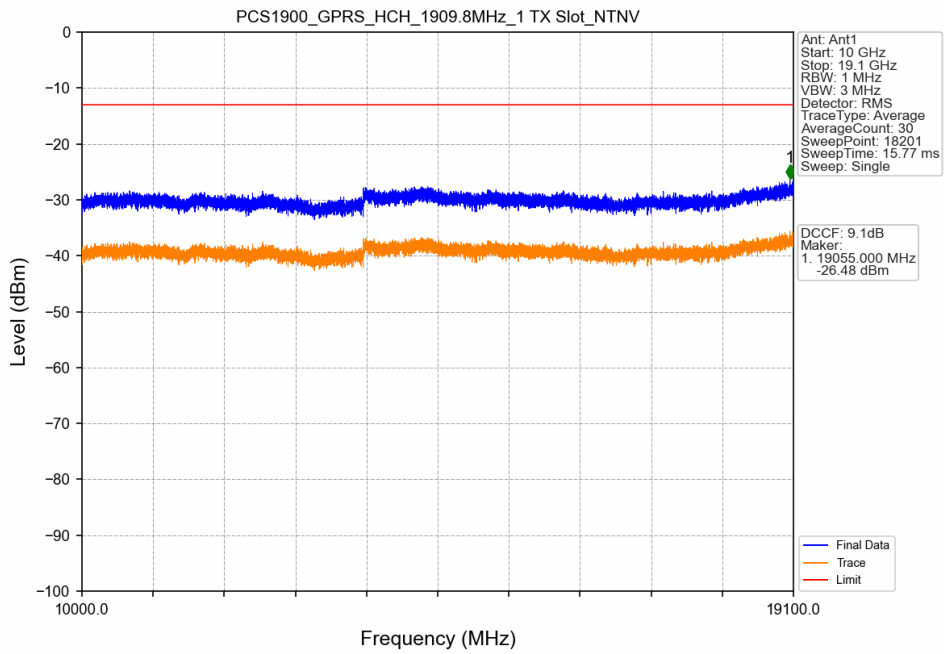

GSM850_EGPRS_MCH_836.6MHz_1 TX Slot_NTNV

GSM850_EGPRS_HCH_848.8MHz_1 TX Slot_NTNV

GSM850_EGPRS_HCH_848.8MHz_1 TX Slot_NTNV

2. Spurious Emission

2.1 PCS1900

2.1.1 Test Result

Band: PCS1900						
ENV	Mode		Frequency (MHz)	Spurious Emission		Verdict
	Network	Subset		Result	Limit	
NTNV	GPRS	1 TX Slot	1850.2	Refer To Test Graph		Pass
			1880	Refer To Test Graph		Pass
			1909.8	Refer To Test Graph		Pass
	EGPRS	1 TX Slot	1850.2	Refer To Test Graph		Pass
			1880	Refer To Test Graph		Pass
			1909.8	Refer To Test Graph		Pass

2.1.2 Test Graph

PCS1900_GPRS_LCH_1850.2MHz_1 TX Slot_NTNV

PCS1900_GPRS_MCH_1880MHz_1 TX Slot_NTNV

PCS1900_GPRS_MCH_1880MHz_1 TX Slot_NTNV

PCS1900_GPRS_HCH_1909.8MHz_1 TX Slot_NTNV

PCS1900_GPRS_HCH_1909.8MHz_1 TX Slot_NTNV

PCS1900_GPRS_HCH_1909.8MHz_1 TX Slot_NTNV

PCS1900_EGPRS_LCH_1850.2MHz_1 TX Slot_NTNV

PCS1900_EGPRS_LCH_1850.2MHz_1 TX Slot_NTNV

PCS1900_EGPRS_LCH_1850.2MHz_1 TX Slot_NTNV

PCS1900_EGPRS_MCH_1880MHz_1 TX Slot_NTNV