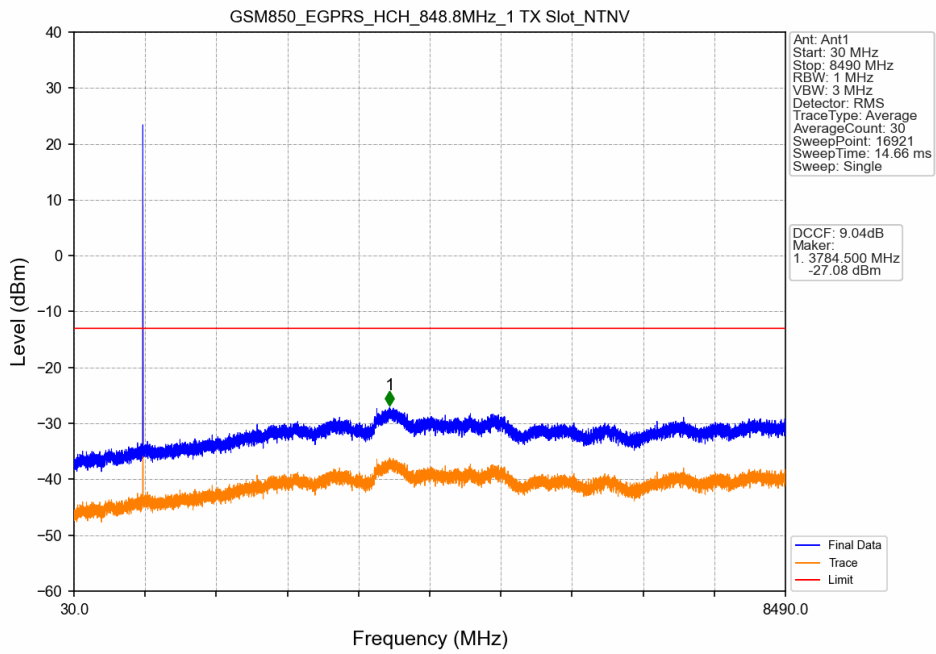

1. Spurious Emission

1.1 GSM850

1.1.1 Test Result

Band: GSM850						
ENV	Mode		Frequency (MHz)	Spurious Emission		Verdict
	Network	Subset		Result	Limit	
NTNV	GPRS	1 TX Slot	824.2	Refer To Test Graph		Pass
			836.6	Refer To Test Graph		Pass
			848.8	Refer To Test Graph		Pass
	EGPRS	1 TX Slot	824.2	Refer To Test Graph		Pass
			836.6	Refer To Test Graph		Pass
			848.8	Refer To Test Graph		Pass

1.1.2 Test Graph

GSM850_GPRS_MCH_836.6MHz_1 TX Slot_NTNV

GSM850_GPRS_HCH_848.8MHz_1 TX Slot_NTNV

GSM850_GPRS_HCH_848.8MHz_1 TX Slot_NTNV

GSM850_EGPRS_LCH_824.2MHz_1 TX Slot_NTNV

GSM850_EGPRS_LCH_824.2MHz_1 TX Slot_NTNV

GSM850_EGPRS_MCH_836.6MHz_1 TX Slot_NTNV

GSM850_EGPRS_HCH_848.8MHz_1 TX Slot_NTNV

GSM850_EGPRS_HCH_848.8MHz_1 TX Slot_NTNV

2. Spurious Emission

2.1 PCS1900

2.1.1 Test Result

Band: PCS1900						
ENV	Mode		Frequency (MHz)	Spurious Emission		Verdict
	Network	Subset		Result	Limit	
NTNV	GPRS	1 TX Slot	1850.2	Refer To Test Graph		Pass
			1880	Refer To Test Graph		Pass
			1909.8	Refer To Test Graph		Pass
	EGPRS	1 TX Slot	1850.2	Refer To Test Graph		Pass
			1880	Refer To Test Graph		Pass
			1909.8	Refer To Test Graph		Pass

2.1.2 Test Graph

PCS1900_GPRS_LCH_1850.2MHz_1 TX Slot_NTNV

PCS1900_GPRS_MCH_1880MHz_1 TX Slot_NTNV

PCS1900_GPRS_MCH_1880MHz_1 TX Slot_NTNV

PCS1900_GPRS_HCH_1909.8MHz_1 TX Slot_NTNV

PCS1900_GPRS_HCH_1909.8MHz_1 TX Slot_NTNV