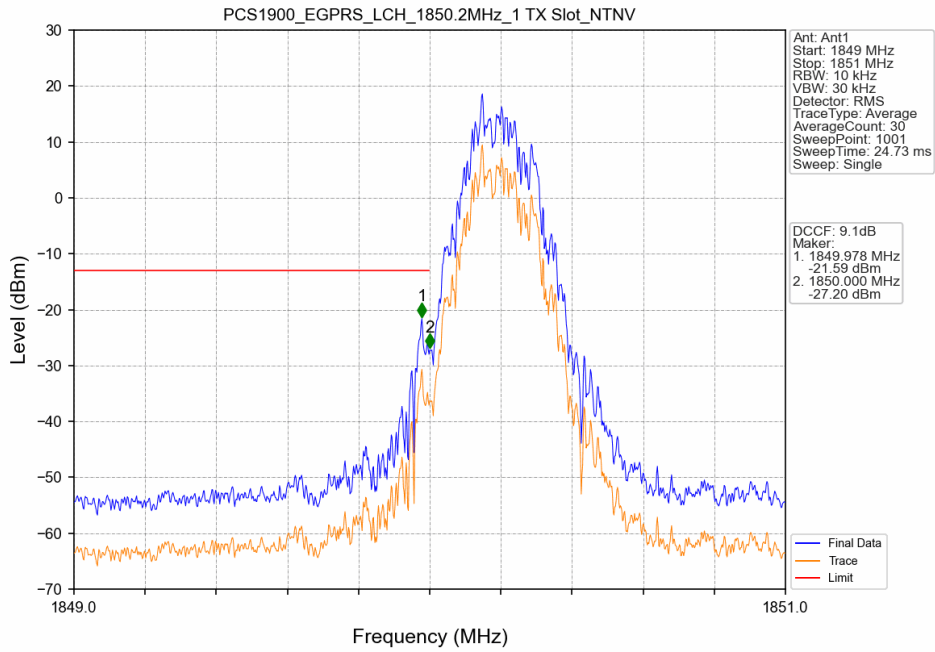

GSM850_EGPRS_MCH_836.6MHz_1 TX Slot_NTNV

GSM850_EGPRS_HCH_848.8MHz_1 TX Slot_NTNV

GSM850_EGPRS_HCH_848.8MHz_1 TX Slot_NTNV

2. Spurious Emission

2.1 PCS1900

2.1.1 Test Result

Band: PCS1900						
ENV	Mode		Frequency (MHz)	Spurious Emission		Verdict
	Network	Subset		Result	Limit	
NTNV	GPRS	1 TX Slot	1850.2	Refer To Test Graph		Pass
			1880	Refer To Test Graph		Pass
			1909.8	Refer To Test Graph		Pass
	EGPRS	1 TX Slot	1850.2	Refer To Test Graph		Pass
			1880	Refer To Test Graph		Pass
			1909.8	Refer To Test Graph		Pass

2.1.2 Test Graph

PCS1900_GPRS_LCH_1850.2MHz_1 TX Slot_NTNV

PCS1900_GPRS_MCH_1880MHz_1 TX Slot_NTNV

PCS1900_GPRS_MCH_1880MHz_1 TX Slot_NTNV

PCS1900_GPRS_HCH_1909.8MHz_1 TX Slot_NTNV

PCS1900_GPRS_HCH_1909.8MHz_1 TX Slot_NTNV

PCS1900_GPRS_HCH_1909.8MHz_1 TX Slot_NTNV

PCS1900_EGPRS_LCH_1850.2MHz_1 TX Slot_NTNV

PCS1900_EGPRS_LCH_1850.2MHz_1 TX Slot_NTNV

PCS1900_EGPRS_LCH_1850.2MHz_1 TX Slot_NTNV

PCS1900_EGPRS_MCH_1880MHz_1 TX Slot_NTNV

PCS1900_EGPRS_MCH_1880MHz_1 TX Slot_NTNV

PCS1900_EGPRS_HCH_1909.8MHz_1 TX Slot_NTNV

PCS1900_EGPRS_HCH_1909.8MHz_1 TX Slot_NTNV

PCS1900_EGPRS_HCH_1909.8MHz_1 TX Slot_NTNV

- End of the Appendix -