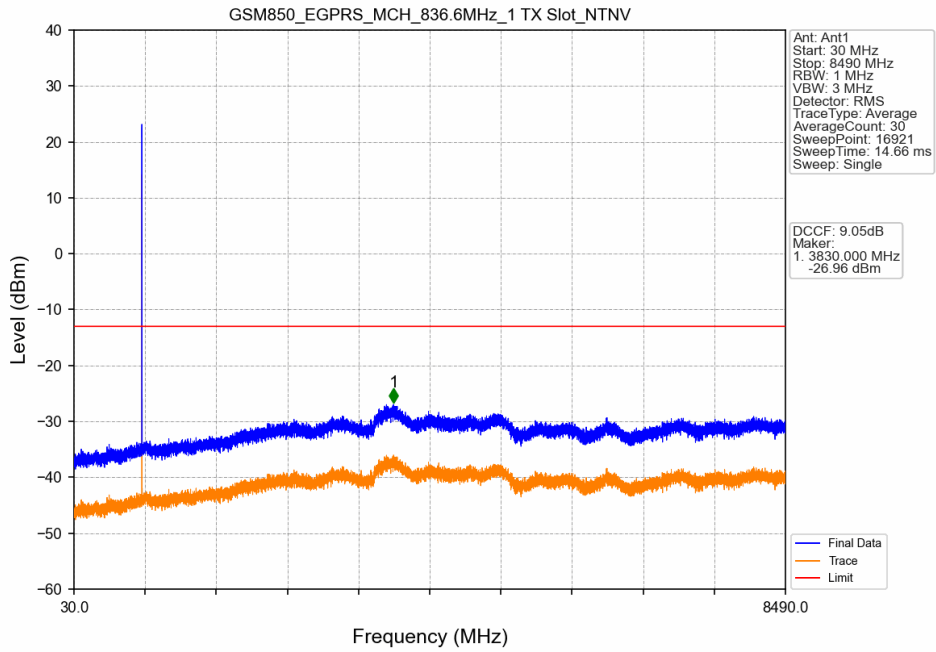

1. Spurious Emission

1.1 GSM850

1.1.1 Test Result

Band: GSM850						
ENV	Mode		Frequency (MHz)	Spurious Emission		Verdict
	Network	Subset		Result	Limit	
NTNV	GPRS	1 TX Slot	824.2	Refer To Test Graph		Pass
			836.6	Refer To Test Graph		Pass
			848.8	Refer To Test Graph		Pass
	EGPRS	1 TX Slot	824.2	Refer To Test Graph		Pass
			836.6	Refer To Test Graph		Pass
			848.8	Refer To Test Graph		Pass

1.1.2 Test Graph

GSM850_GPRS_MCH_836.6MHz_1 TX Slot_NTNV

GSM850_GPRS_HCH_848.8MHz_1 TX Slot_NTNV

GSM850_GPRS_HCH_848.8MHz_1 TX Slot_NTNV

GSM850_EGPRS_LCH_824.2MHz_1 TX Slot_NTNV

GSM850_EGPRS_LCH_824.2MHz_1 TX Slot_NTNV

GSM850_EGPRS_MCH_836.6MHz_1 TX Slot_NTNV

GSM850_EGPRS_HCH_848.8MHz_1 TX Slot_NTNV

GSM850_EGPRS_HCH_848.8MHz_1 TX Slot_NTNV

2. Spurious Emission

2.1 PCS1900

2.1.1 Test Result

Band: PCS1900						
ENV	Mode		Frequency (MHz)	Spurious Emission		Verdict
	Network	Subset		Result	Limit	
NTNV	GPRS	1 TX Slot	1850.2	Refer To Test Graph		Pass
			1880	Refer To Test Graph		Pass
			1909.8	Refer To Test Graph		Pass
	EGPRS	1 TX Slot	1850.2	Refer To Test Graph		Pass
			1880	Refer To Test Graph		Pass
			1909.8	Refer To Test Graph		Pass

2.1.2 Test Graph

PCS1900_GPRS_LCH_1850.2MHz_1 TX Slot_NTNV

PCS1900_GPRS_MCH_1880MHz_1 TX Slot_NTNV

PCS1900_GPRS_MCH_1880MHz_1 TX Slot_NTNV

PCS1900_GPRS_HCH_1909.8MHz_1 TX Slot_NTNV

PCS1900_GPRS_HCH_1909.8MHz_1 TX Slot_NTNV