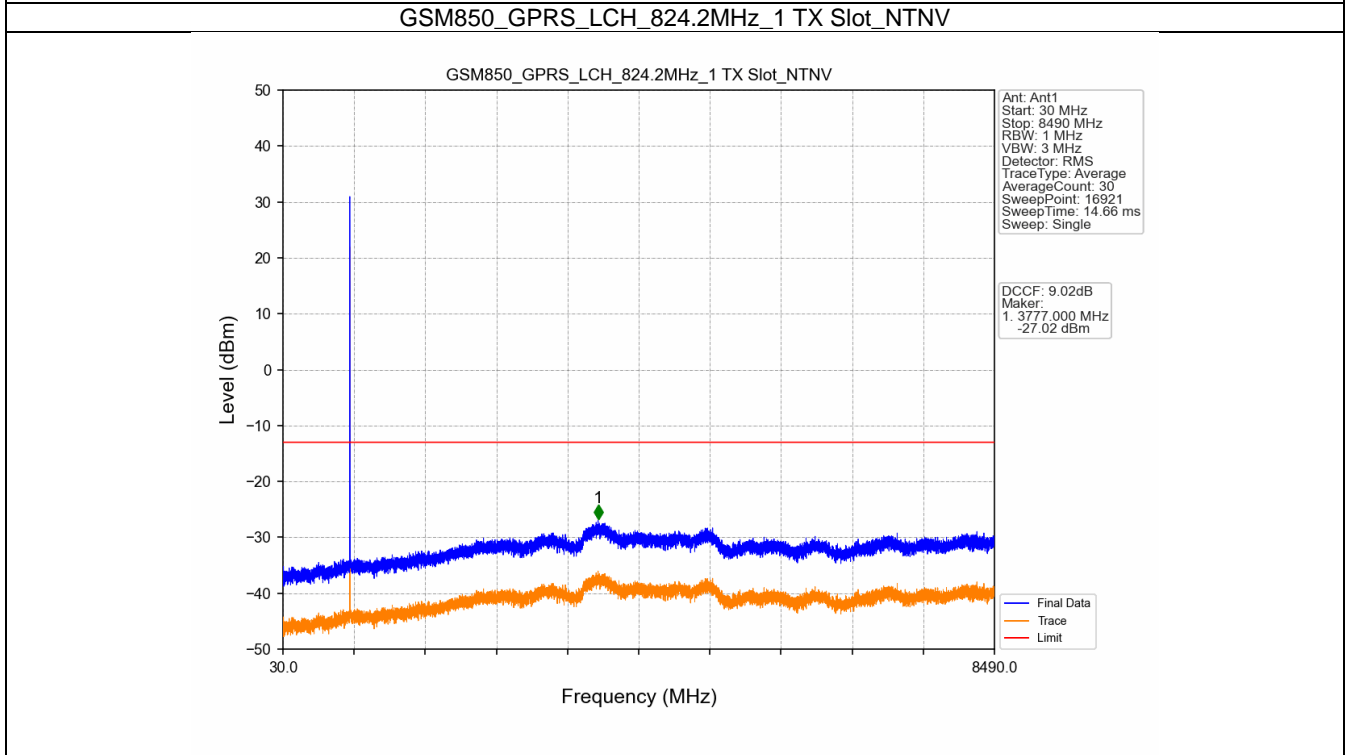

1. Spurious Emission

1.1 GSM850

1.1.1 Test Result

Band: GSM850						
ENV	Mode		Frequency (MHz)	Spurious Emission		Verdict
	Network	Subset		Result	Limit	
NTNV	GPRS	1 TX Slot	824.2	Refer To Test Graph		Pass
			836.6	Refer To Test Graph		Pass
			848.8	Refer To Test Graph		Pass
	EGPRS	1 TX Slot	824.2	Refer To Test Graph		Pass
			836.6	Refer To Test Graph		Pass
			848.8	Refer To Test Graph		Pass

1.1.2 Test Graph

GSM850_GPRS_MCH_836.6MHz_1 TX Slot_NTNV

GSM850_GPRS_HCH_848.8MHz_1 TX Slot_NTNV

GSM850_GPRS_HCH_848.8MHz_1 TX Slot_NTNV

GSM850_EGPRS_LCH_824.2MHz_1 TX Slot_NTNV

GSM850_EGPRS_LCH_824.2MHz_1 TX Slot_NTNV

GSM850_EGPRS_MCH_836.6MHz_1 TX Slot_NTNV

GSM850_EGPRS_HCH_848.8MHz_1 TX Slot_NTNV

GSM850_EGPRS_HCH_848.8MHz_1 TX Slot_NTNV

2. Spurious Emission

2.1 PCS1900

2.1.1 Test Result

Band: PCS1900						
ENV	Mode		Frequency (MHz)	Spurious Emission		Verdict
	Network	Subset		Result	Limit	
NTNV	GPRS	1 TX Slot	1850.2	Refer To Test Graph		Pass
			1880	Refer To Test Graph		Pass
			1909.8	Refer To Test Graph		Pass
	EGPRS	1 TX Slot	1850.2	Refer To Test Graph		Pass
			1880	Refer To Test Graph		Pass
			1909.8	Refer To Test Graph		Pass

2.1.2 Test Graph

PCS1900_GPRS_LCH_1850.2MHz_1 TX Slot_NTNV

PCS1900_GPRS_MCH_1880MHz_1 TX Slot_NTNV

PCS1900_GPRS_MCH_1880MHz_1 TX Slot_NTNV

PCS1900_GPRS_HCH_1909.8MHz_1 TX Slot_NTNV

PCS1900_GPRS_HCH_1909.8MHz_1 TX Slot_NTNV