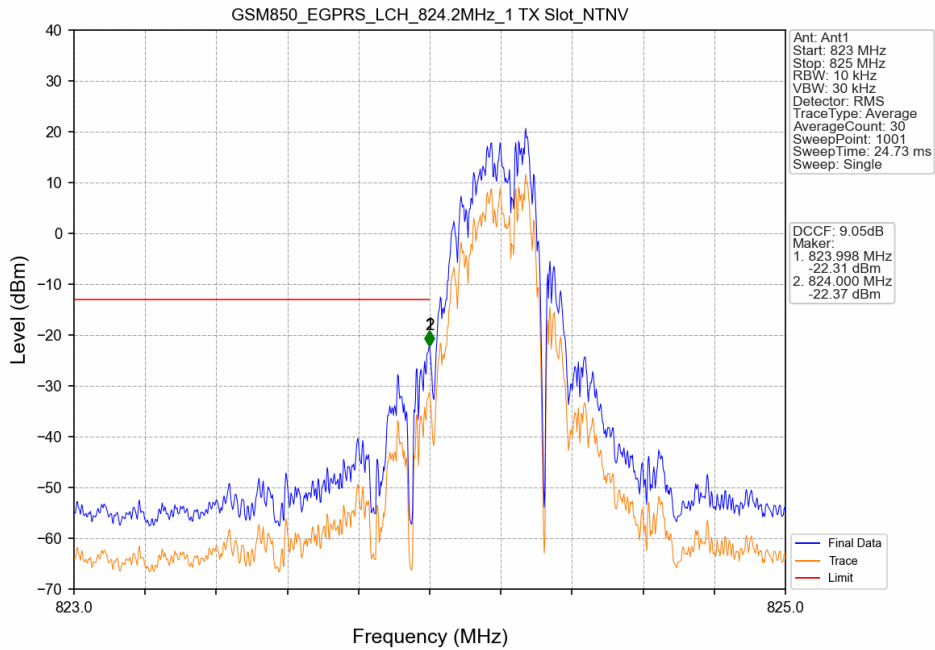

1. Spurious Emission

1.1 GSM850

1.1.1 Test Result

Band: GSM850						
ENV	Mode		Frequency (MHz)	Spurious Emission		Verdict
	Network	Subset		Result	Limit	
NTNV	GPRS	1 TX Slot	824.2	Refer To Test Graph		Pass
			836.6	Refer To Test Graph		Pass
			848.8	Refer To Test Graph		Pass
	EGPRS	1 TX Slot	824.2	Refer To Test Graph		Pass
			836.6	Refer To Test Graph		Pass
			848.8	Refer To Test Graph		Pass

1.1.2 Test Graph

GSM850_GPRS_MCH_836.6MHz_1 TX Slot_NTNV

GSM850_GPRS_HCH_848.8MHz_1 TX Slot_NTNV

GSM850_GPRS_HCH_848.8MHz_1 TX Slot_NTNV

GSM850_EGPRS_LCH_824.2MHz_1 TX Slot_NTNV

GSM850_EGPRS_LCH_824.2MHz_1 TX Slot_NTNV

GSM850_EGPRS_MCH_836.6MHz_1 TX Slot_NTNV

GSM850_EGPRS_HCH_848.8MHz_1 TX Slot_NTNV

GSM850_EGPRS_HCH_848.8MHz_1 TX Slot_NTNV

2. Spurious Emission

2.1 PCS1900

2.1.1 Test Result

Band: PCS1900						
ENV	Mode		Frequency (MHz)	Spurious Emission		Verdict
	Network	Subset		Result	Limit	
NTNV	GPRS	1 TX Slot	1850.2	Refer To Test Graph		Pass
			1880	Refer To Test Graph		Pass
			1909.8	Refer To Test Graph		Pass
	EGPRS	1 TX Slot	1850.2	Refer To Test Graph		Pass
			1880	Refer To Test Graph		Pass
			1909.8	Refer To Test Graph		Pass

2.1.2 Test Graph

PCS1900_GPRS_LCH_1850.2MHz_1 TX Slot_NTNV

PCS1900_GPRS_MCH_1880MHz_1 TX Slot_NTNV

PCS1900_GPRS_MCH_1880MHz_1 TX Slot_NTNV

PCS1900_GPRS_HCH_1909.8MHz_1 TX Slot_NTNV

PCS1900_GPRS_HCH_1909.8MHz_1 TX Slot_NTNV