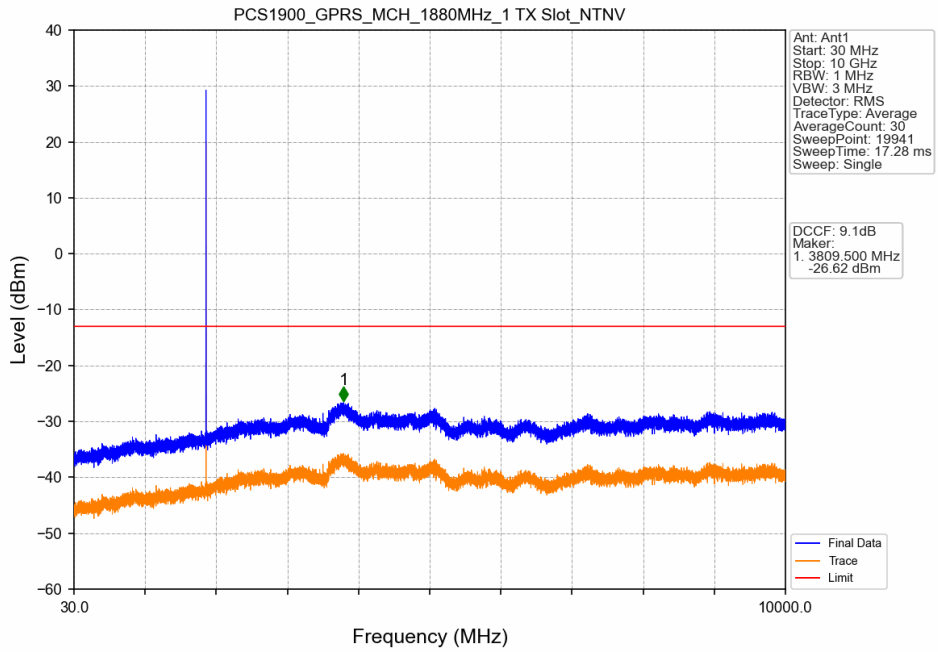

1.1.2 Test Graph

GSM850_GPRS_MCH_836.6MHz_1 TX Slot_NTNV

GSM850_GPRS_HCH_848.8MHz_1 TX Slot_NTNV

GSM850_GPRS_HCH_848.8MHz_1 TX Slot_NTNV

GSM850_EGPRS_LCH_824.2MHz_1 TX Slot_NTNV

GSM850_EGPRS_LCH_824.2MHz_1 TX Slot_NTNV

GSM850_EGPRS_MCH_836.6MHz_1 TX Slot_NTNV

GSM850_EGPRS_HCH_848.8MHz_1 TX Slot_NTNV

GSM850_EGPRS_HCH_848.8MHz_1 TX Slot_NTNV

2. Spurious Emission

2.1 PCS1900

2.1.1 Test Result

Band: PCS1900						
ENV	Mode		Frequency (MHz)	Spurious Emission		Verdict
	Network	Subset		Result	Limit	
NTNV	GPRS	1 TX Slot	1850.2	Refer To Test Graph		Pass
			1880	Refer To Test Graph		Pass
			1909.8	Refer To Test Graph		Pass
	EGPRS	1 TX Slot	1850.2	Refer To Test Graph		Pass
			1880	Refer To Test Graph		Pass
			1909.8	Refer To Test Graph		Pass

2.1.2 Test Graph

PCS1900_GPRS_LCH_1850.2MHz_1 TX Slot_NTNV

PCS1900_GPRS_MCH_1880MHz_1 TX Slot_NTNV

PCS1900_GPRS_MCH_1880MHz_1 TX Slot_NTNV

PCS1900_GPRS_HCH_1909.8MHz_1 TX Slot_NTNV

PCS1900_GPRS_HCH_1909.8MHz_1 TX Slot_NTNV

PCS1900_GPRS_HCH_1909.8MHz_1 TX Slot_NTNV

PCS1900_EGPRS_LCH_1850.2MHz_1 TX Slot_NTNV

PCS1900_EGPRS_LCH_1850.2MHz_1 TX Slot_NTNV

PCS1900_EGPRS_LCH_1850.2MHz_1 TX Slot_NTNV

PCS1900_EGPRS_MCH_1880MHz_1 TX Slot_NTNV