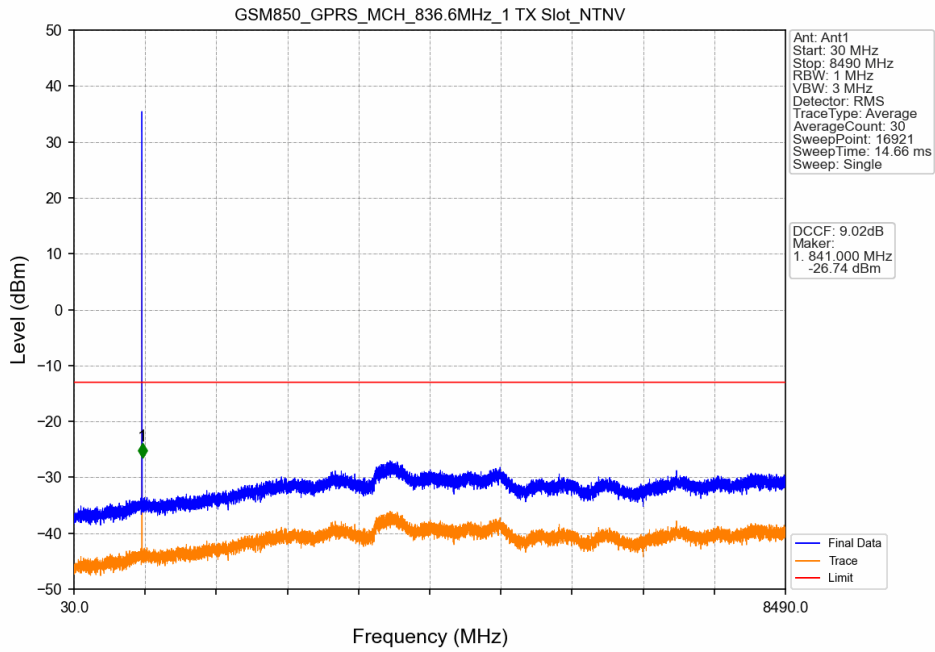

1. Spurious Emission

1.1 GSM850

1.1.1 Test Result

Band: GSM850						
ENV	Mode		Frequency (MHz)	Spurious Emission		Verdict
	Network	Subset		Result	Limit	
NTNV	GPRS	1 TX Slot	824.2	Refer To Test Graph		Pass
			836.6	Refer To Test Graph		Pass
			848.8	Refer To Test Graph		Pass
	EGPRS	1 TX Slot	824.2	Refer To Test Graph		Pass
			836.6	Refer To Test Graph		Pass
			848.8	Refer To Test Graph		Pass

1.1.2 Test Graph

GSM850_GPRS_MCH_836.6MHz_1 TX Slot_NTNV

GSM850_GPRS_HCH_848.8MHz_1 TX Slot_NTNV

GSM850_GPRS_HCH_848.8MHz_1 TX Slot_NTNV

GSM850_EGPRS_LCH_824.2MHz_1 TX Slot_NTNV

GSM850_EGPRS_LCH_824.2MHz_1 TX Slot_NTNV

GSM850_EGPRS_MCH_836.6MHz_1 TX Slot_NTNV

GSM850_EGPRS_HCH_848.8MHz_1 TX Slot_NTNV

GSM850_EGPRS_HCH_848.8MHz_1 TX Slot_NTNV

2. Spurious Emission

2.1 PCS1900

2.1.1 Test Result

Band: PCS1900						
ENV	Mode		Frequency (MHz)	Spurious Emission		Verdict
	Network	Subset		Result	Limit	
NTNV	GPRS	1 TX Slot	1850.2	Refer To Test Graph		Pass
			1880	Refer To Test Graph		Pass
			1909.8	Refer To Test Graph		Pass
	EGPRS	1 TX Slot	1850.2	Refer To Test Graph		Pass
			1880	Refer To Test Graph		Pass
			1909.8	Refer To Test Graph		Pass

2.1.2 Test Graph

PCS1900_GPRS_LCH_1850.2MHz_1 TX Slot_NTNV

PCS1900_GPRS_MCH_1880MHz_1 TX Slot_NTNV

PCS1900_GPRS_MCH_1880MHz_1 TX Slot_NTNV

PCS1900_GPRS_HCH_1909.8MHz_1 TX Slot_NTNV

PCS1900_GPRS_HCH_1909.8MHz_1 TX Slot_NTNV