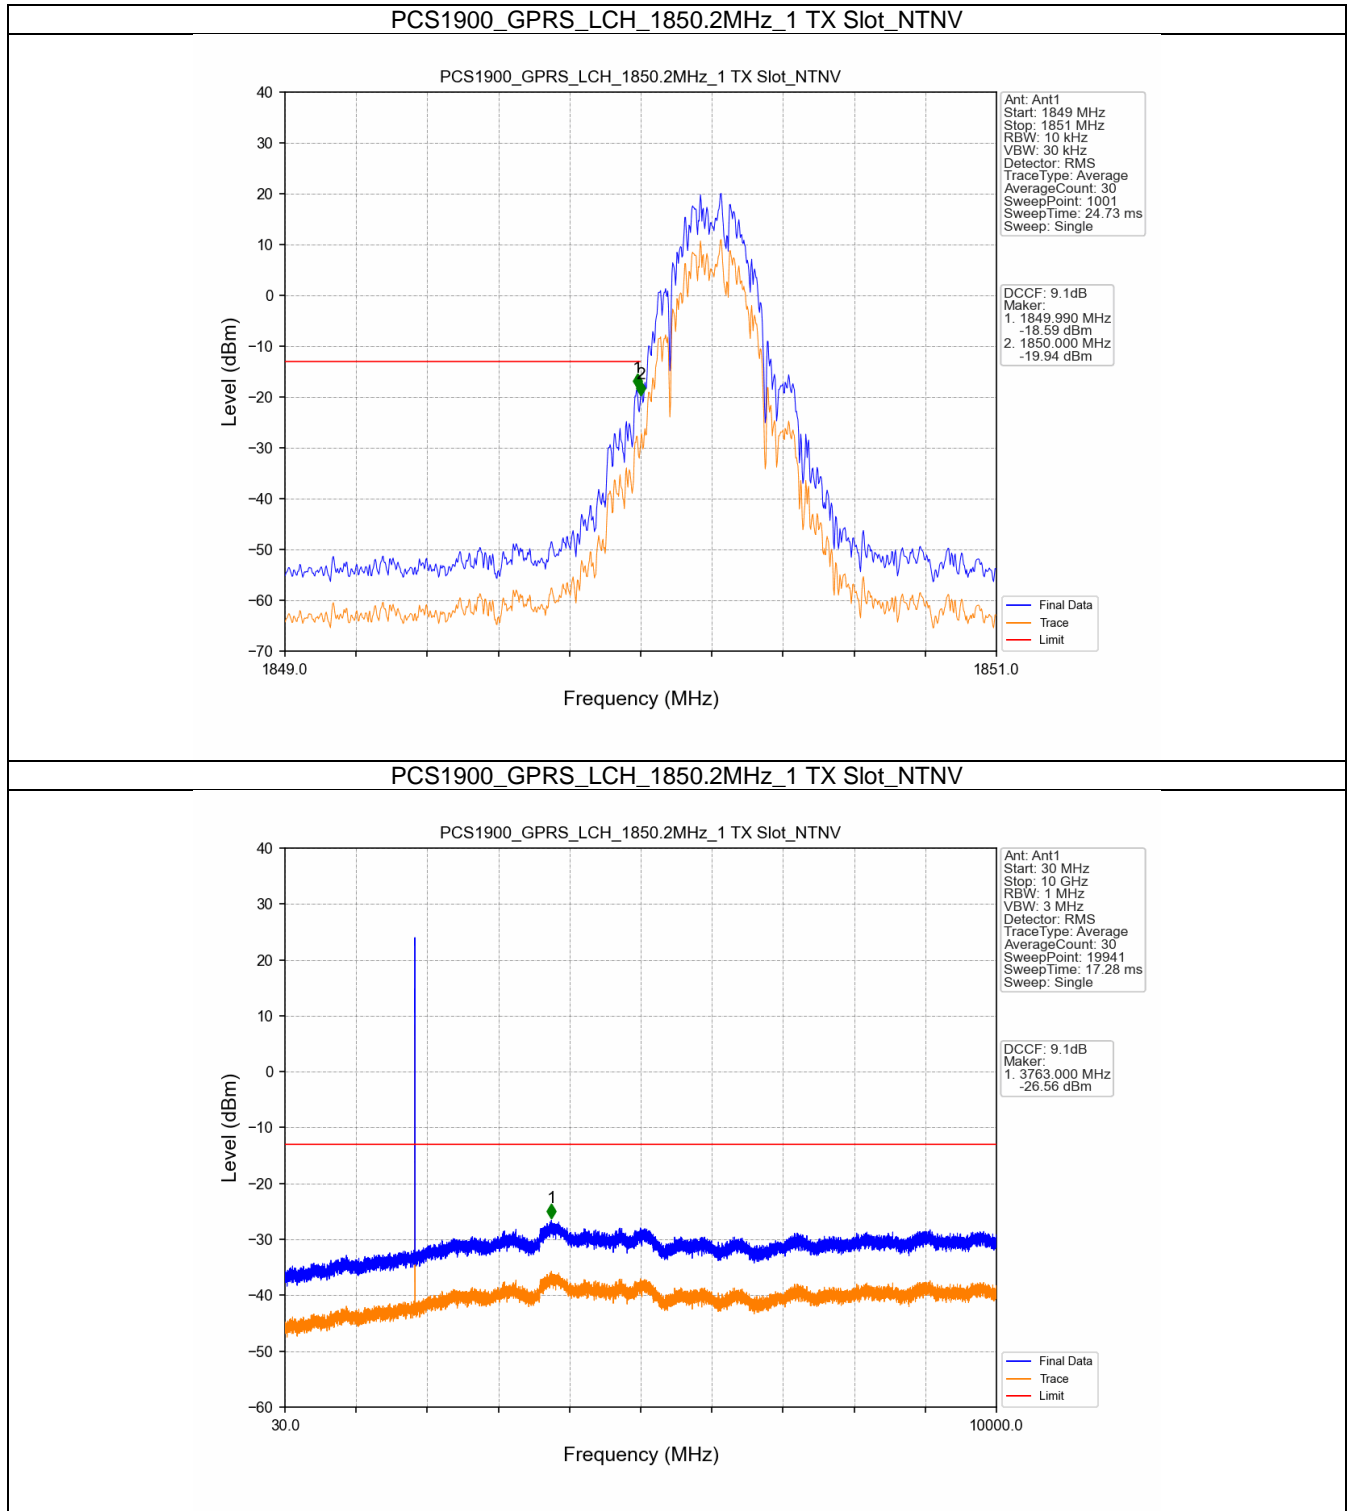

1.1.2 Test Graph

GSM850_GPRS_MCH_836.6MHz_1 TX Slot_NTNV

GSM850_GPRS_HCH_848.8MHz_1 TX Slot_NTNV

GSM850_GPRS_HCH_848.8MHz_1 TX Slot_NTNV

GSM850_EGPRS_LCH_824.2MHz_1 TX Slot_NTNV

GSM850_EGPRS_LCH_824.2MHz_1 TX Slot_NTNV

GSM850_EGPRS_MCH_836.6MHz_1 TX Slot_NTNV

GSM850_EGPRS_HCH_848.8MHz_1 TX Slot_NTNV

GSM850_EGPRS_HCH_848.8MHz_1 TX Slot_NTNV

2. Spurious Emission

2.1 PCS1900

2.1.1 Test Result

Band: PCS1900						
ENV	Mode		Frequency (MHz)	Spurious Emission		Verdict
	Network	Subset		Result	Limit	
NTNV	GPRS	1 TX Slot	1850.2	Refer To Test Graph		Pass
			1880	Refer To Test Graph		Pass
			1909.8	Refer To Test Graph		Pass
	EGPRS	1 TX Slot	1850.2	Refer To Test Graph		Pass
			1880	Refer To Test Graph		Pass
			1909.8	Refer To Test Graph		Pass

2.1.2 Test Graph

PCS1900_GPRS_LCH_1850.2MHz_1 TX Slot_NTNV

PCS1900_GPRS_MCH_1880MHz_1 TX Slot_NTNV

PCS1900_GPRS_MCH_1880MHz_1 TX Slot_NTNV

PCS1900_GPRS_HCH_1909.8MHz_1 TX Slot_NTNV

PCS1900_GPRS_HCH_1909.8MHz_1 TX Slot_NTNV

PCS1900_GPRS_HCH_1909.8MHz_1 TX Slot_NTNV

PCS1900_EGPRS_LCH_1850.2MHz_1 TX Slot_NTNV

PCS1900_EGPRS_LCH_1850.2MHz_1 TX Slot_NTNV

PCS1900_EGPRS_LCH_1850.2MHz_1 TX Slot_NTNV

PCS1900_EGPRS_MCH_1880MHz_1 TX Slot_NTNV