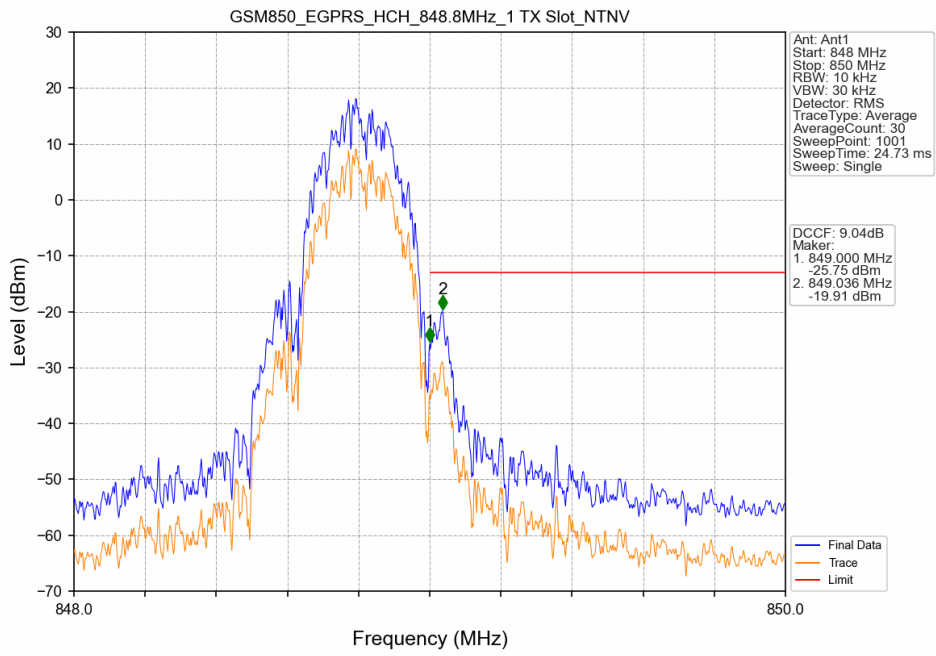

1. Spurious Emission

1.1 GSM850

1.1.1 Test Result

Band: GSM850						
ENV	Mode		Frequency (MHz)	Spurious Emission		Verdict
	Network	Subset		Result	Limit	
NTNV	GPRS	1 TX Slot	824.2	Refer To Test Graph		Pass
			836.6	Refer To Test Graph		Pass
			848.8	Refer To Test Graph		Pass
	EGPRS	1 TX Slot	824.2	Refer To Test Graph		Pass
			836.6	Refer To Test Graph		Pass
			848.8	Refer To Test Graph		Pass

1.1.2 Test Graph

GSM850_GPRS_MCH_836.6MHz_1 TX Slot_NTNV

GSM850_GPRS_HCH_848.8MHz_1 TX Slot_NTNV

GSM850_GPRS_HCH_848.8MHz_1 TX Slot_NTNV

GSM850_EGPRS_LCH_824.2MHz_1 TX Slot_NTNV

GSM850_EGPRS_LCH_824.2MHz_1 TX Slot_NTNV

GSM850_EGPRS_MCH_836.6MHz_1 TX Slot_NTNV

GSM850_EGPRS_HCH_848.8MHz_1 TX Slot_NTNV

GSM850_EGPRS_HCH_848.8MHz_1 TX Slot_NTNV

2. Spurious Emission

2.1 PCS1900

2.1.1 Test Result

Band: PCS1900						
ENV	Mode		Frequency (MHz)	Spurious Emission		Verdict
	Network	Subset		Result	Limit	
NTNV	GPRS	1 TX Slot	1850.2	Refer To Test Graph		Pass
			1880	Refer To Test Graph		Pass
			1909.8	Refer To Test Graph		Pass
	EGPRS	1 TX Slot	1850.2	Refer To Test Graph		Pass
			1880	Refer To Test Graph		Pass
			1909.8	Refer To Test Graph		Pass

2.1.2 Test Graph

PCS1900_GPRS_LCH_1850.2MHz_1 TX Slot_NTNV

PCS1900_GPRS_MCH_1880MHz_1 TX Slot_NTNV

PCS1900_GPRS_MCH_1880MHz_1 TX Slot_NTNV

PCS1900_GPRS_HCH_1909.8MHz_1 TX Slot_NTNV

PCS1900_GPRS_HCH_1909.8MHz_1 TX Slot_NTNV