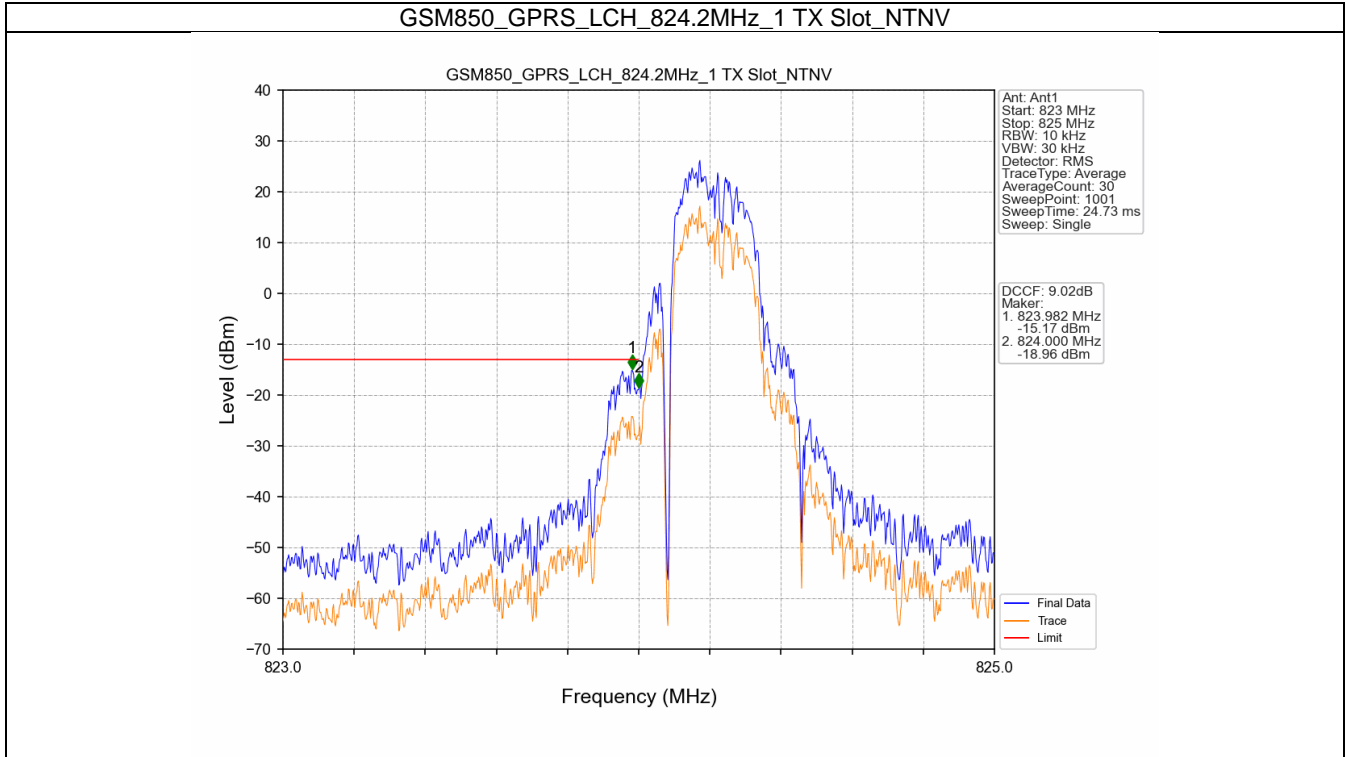

1. Spurious Emission

1.1 GSM850

1.1.1 Test Result

Band: GSM850						
ENV	Mode		Frequency (MHz)	Spurious Emission		Verdict
	Network	Subset		Result	Limit	
NTNV	GPRS	1 TX Slot	824.2	Refer To Test Graph		Pass
			836.6	Refer To Test Graph		Pass
			848.8	Refer To Test Graph		Pass
	EGPRS	1 TX Slot	824.2	Refer To Test Graph		Pass
			836.6	Refer To Test Graph		Pass
			848.8	Refer To Test Graph		Pass

1.1.2 Test Graph

GSM850_GPRS_MCH_836.6MHz_1 TX Slot_NTNV

GSM850_GPRS_HCH_848.8MHz_1 TX Slot_NTNV

GSM850_GPRS_HCH_848.8MHz_1 TX Slot_NTNV

GSM850_EGPRS_LCH_824.2MHz_1 TX Slot_NTNV

GSM850_EGPRS_LCH_824.2MHz_1 TX Slot_NTNV

GSM850_EGPRS_MCH_836.6MHz_1 TX Slot_NTNV

GSM850_EGPRS_HCH_848.8MHz_1 TX Slot_NTNV

GSM850_EGPRS_HCH_848.8MHz_1 TX Slot_NTNV

2. Spurious Emission

2.1 PCS1900

2.1.1 Test Result

Band: PCS1900						
ENV	Mode		Frequency (MHz)	Spurious Emission		Verdict
	Network	Subset		Result	Limit	
NTNV	GPRS	1 TX Slot	1850.2	Refer To Test Graph		Pass
			1880	Refer To Test Graph		Pass
			1909.8	Refer To Test Graph		Pass
	EGPRS	1 TX Slot	1850.2	Refer To Test Graph		Pass
			1880	Refer To Test Graph		Pass
			1909.8	Refer To Test Graph		Pass

2.1.2 Test Graph

PCS1900_GPRS_LCH_1850.2MHz_1 TX Slot_NTNV

PCS1900_GPRS_MCH_1880MHz_1 TX Slot_NTNV

PCS1900_GPRS_MCH_1880MHz_1 TX Slot_NTNV

PCS1900_GPRS_HCH_1909.8MHz_1 TX Slot_NTNV

PCS1900_GPRS_HCH_1909.8MHz_1 TX Slot_NTNV