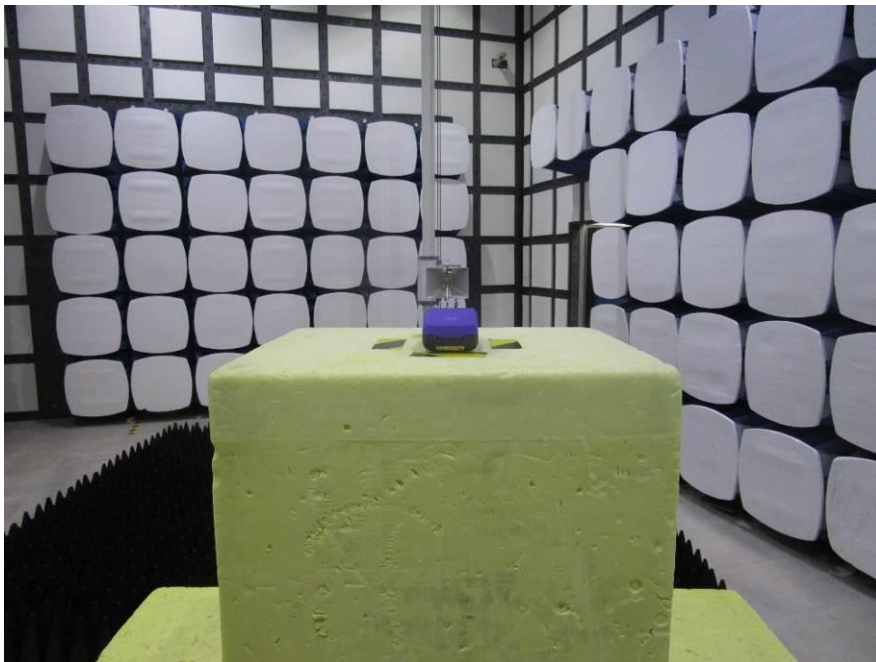

Appendix

BTWIFI Test Setup Photos

for SZCR2401000176AT

FCC ID: OWLA99-A

Test Setup Photo

Conducted Emissions at AC Power Line (150kHz-30MHz)

Radiated Emissions which fall in the restricted bands

Radiated Spurious Emissions Below 1GHz

Radiated Spurious Emissions Above 1GHz

- End of the Appendix -