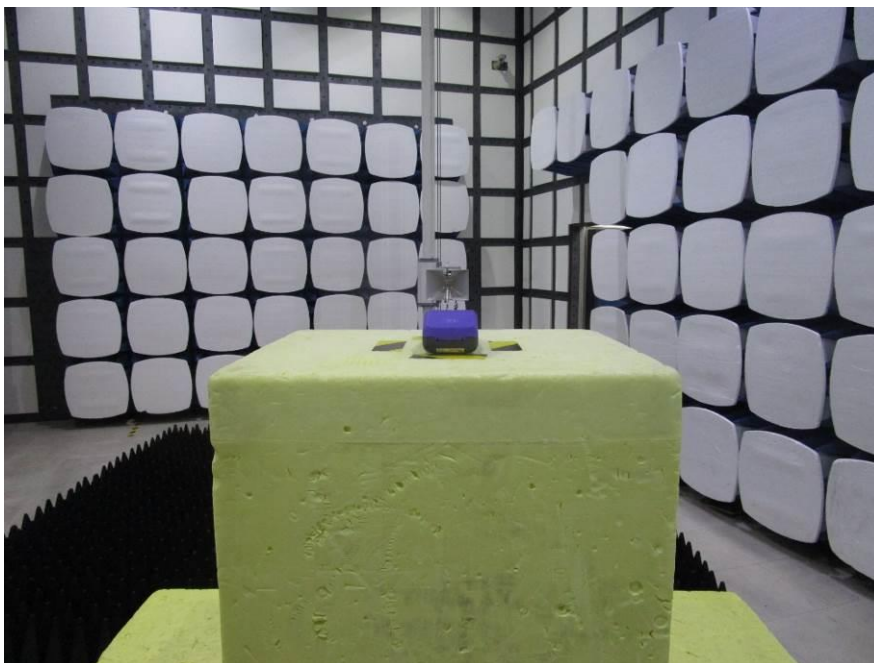

Appendix

BTWIFI Test Setup Photos

for SZCR2401000176AT

FCC ID: OWLA99-A

Test Setup Photo

Conducted Emissions at AC Power Line (150kHz-30MHz)

Radiated Emissions which fall in the restricted bands

Radiated Spurious Emissions Below 1GHz

Radiated Spurious Emissions Above 1GHz

- End of the Appendix -