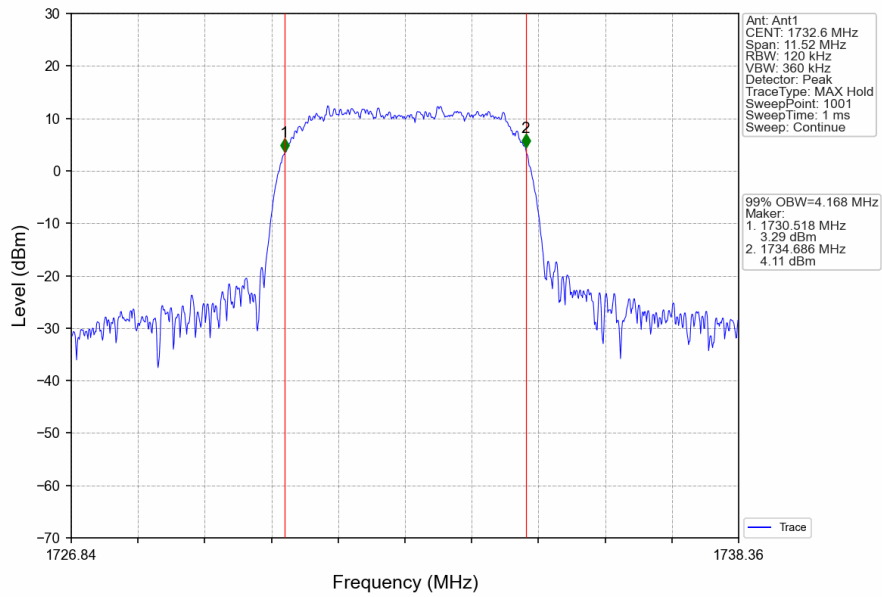

Band4_HSUPA_MCH_1732.6MHz_Subtest 1_NTNV