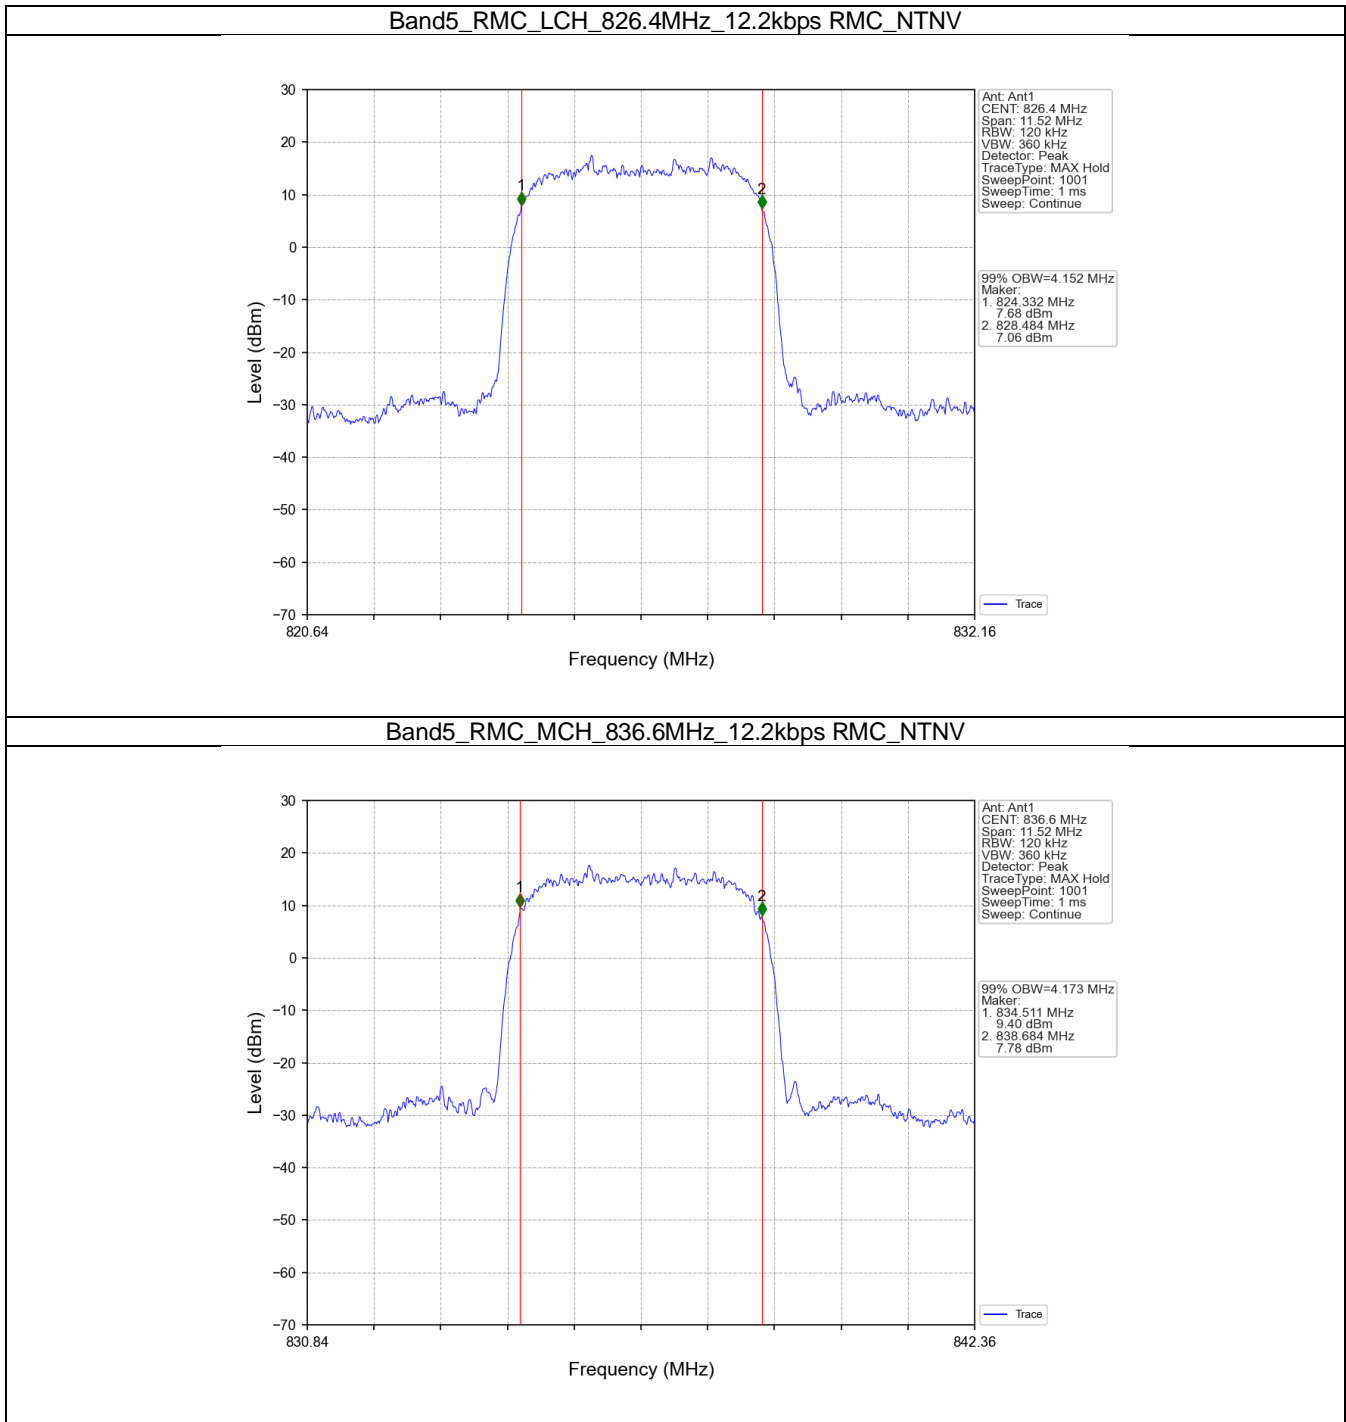

3. 99% & 26dB Bandwidth

3.1 Band5_OBW

3.1.1 Test Result

Band: 5					
ENV	Mode		Frequency (MHz)	99% Occupied Bandwidth (MHz)	Verdict
	Network	Subset		Result	
NTNV	RMC	12.2kbps RMC	826.4	4.152	Pass
			836.6	4.173	Pass
			846.6	4.185	Pass
	HSDPA	Subtest 1	826.4	4.156	Pass
			836.6	4.168	Pass
			846.6	4.147	Pass
	HSUPA	Subtest 1	826.4	4.178	Pass
			836.6	4.155	Pass
			846.6	4.155	Pass

3.1.2 Test Graph