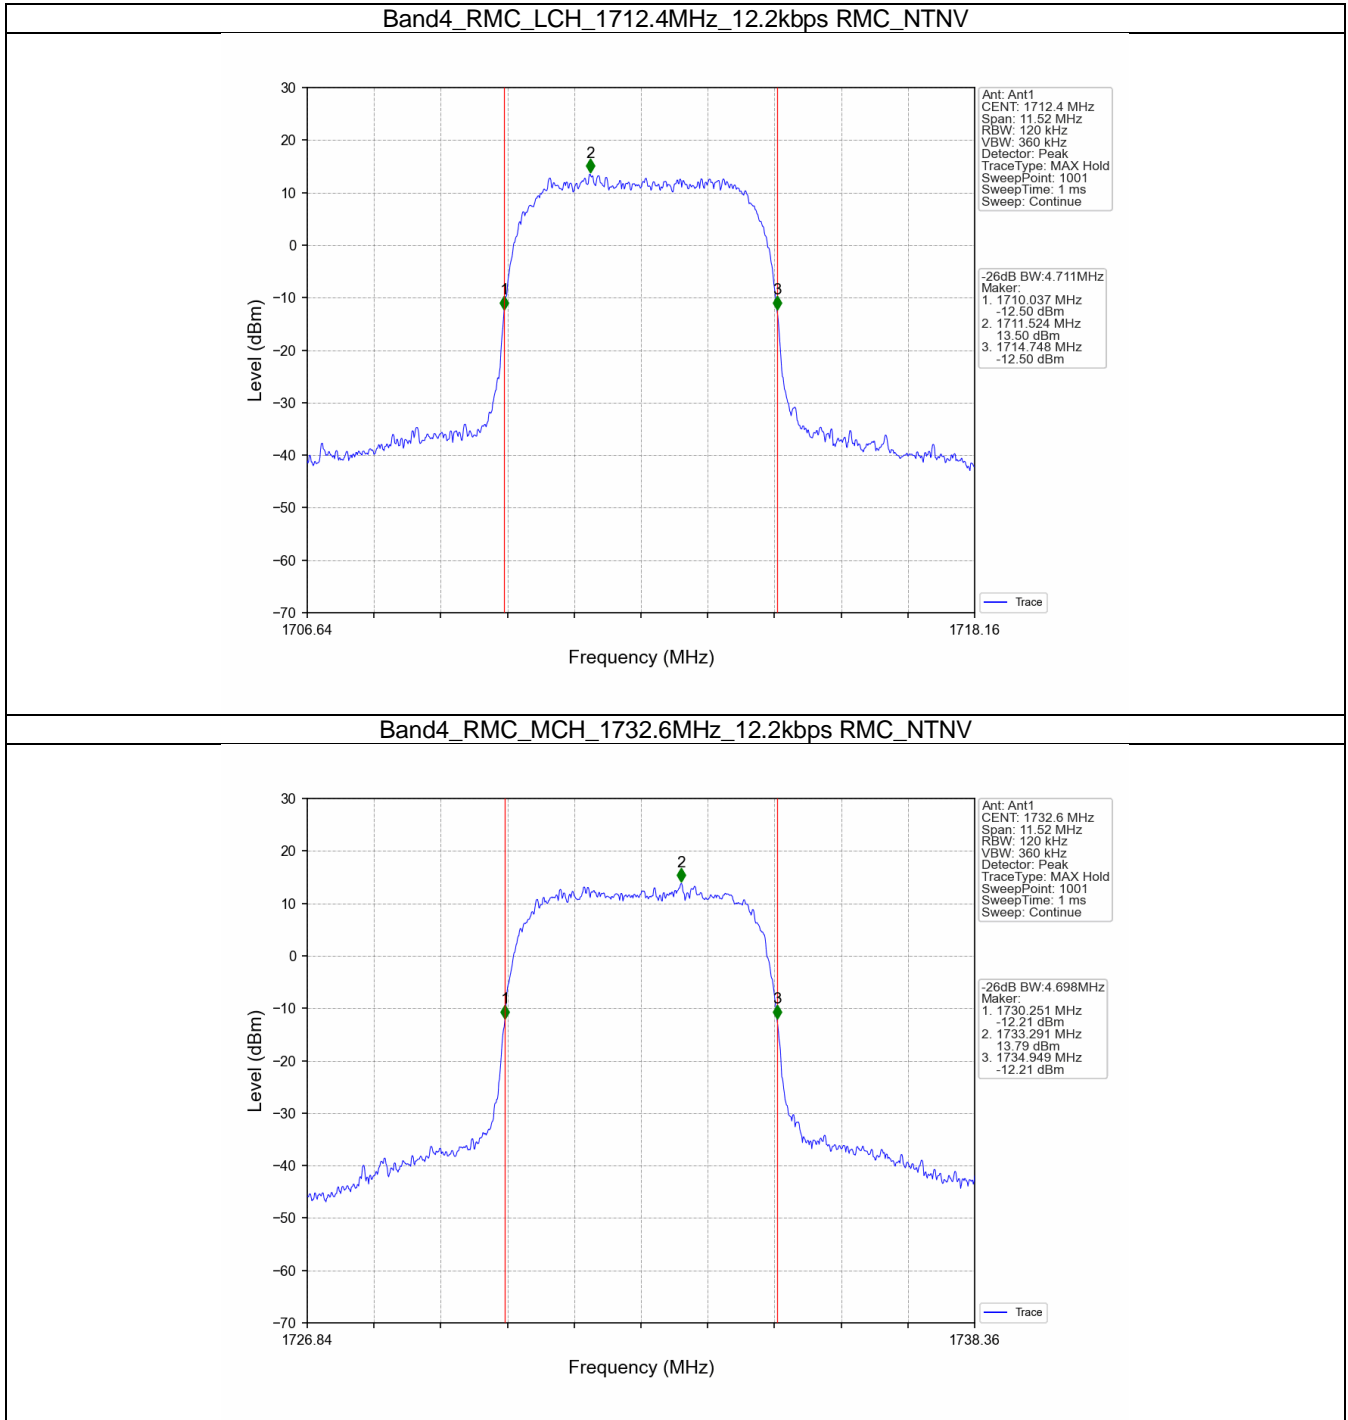

2.2 Band4_XDB

2.2.1 Test Result

Band: 4					
ENV	Mode		Frequency (MHz)	26dB Bandwidth (MHz)	Verdict
	Network	Subset		Result	
NTNV	RMC	12.2kbps RMC	1712.4	4.711	Pass
			1732.6	4.698	Pass
			1752.6	4.718	Pass
	HSDPA	Subtest 1	1712.4	4.705	Pass
			1732.6	4.709	Pass
			1752.6	4.716	Pass
	HSUPA	Subtest 1	1712.4	4.706	Pass
			1732.6	4.722	Pass
			1752.6	4.722	Pass

2.2.2 Test Graph