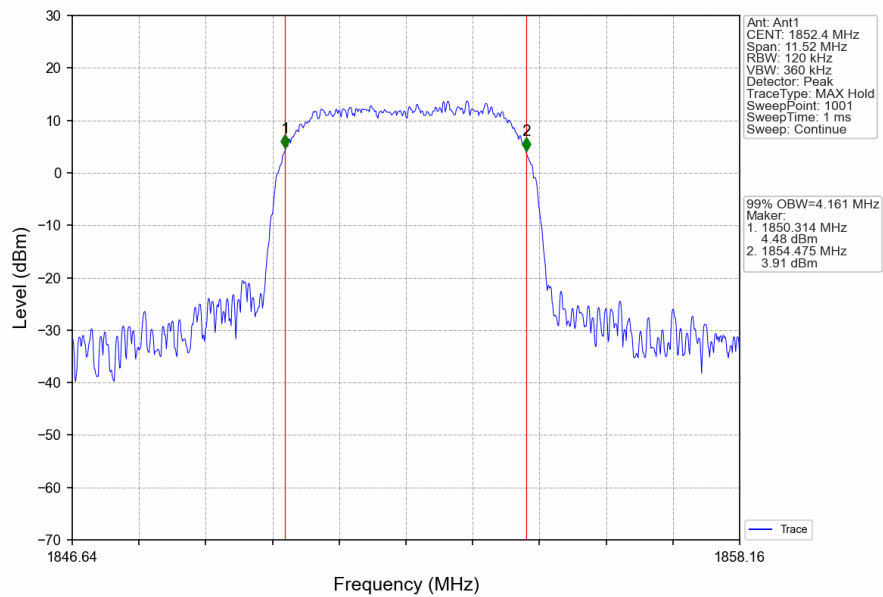

### 1.1.1 Test Result

Band: 2					
ENV	Mode		Frequency (MHz)	99% Occupied Bandwidth (MHz)	Verdict
	Network	Subset		Result	
NTNV	RMC	12.2kbps RMC	1852.4	4.161	Pass
			1880	4.159	Pass
			1907.6	4.164	Pass
	HSDPA	Subtest 1	1852.4	4.161	Pass
			1880	4.154	Pass
			1907.6	4.157	Pass
	HSUPA	Subtest 1	1852.4	4.176	Pass
			1880	4.178	Pass
			1907.6	4.146	Pass

### 1.1.2 Test Graph

Band2\_RMC\_HCH\_1907.6MHz\_12.2kbps RMC\_NTNV

Band2\_HSDPA\_LCH\_1852.4MHz\_Subtest 1\_NTNV

Band2\_HSDPA\_MCH\_1880MHz\_Subtest 1\_NTNV

Band2\_HSDPA\_HCH\_1907.6MHz\_Subtest 1\_NTNV

Band2\_HSUPA\_LCH\_1852.4MHz\_Subtest 1\_NTNV