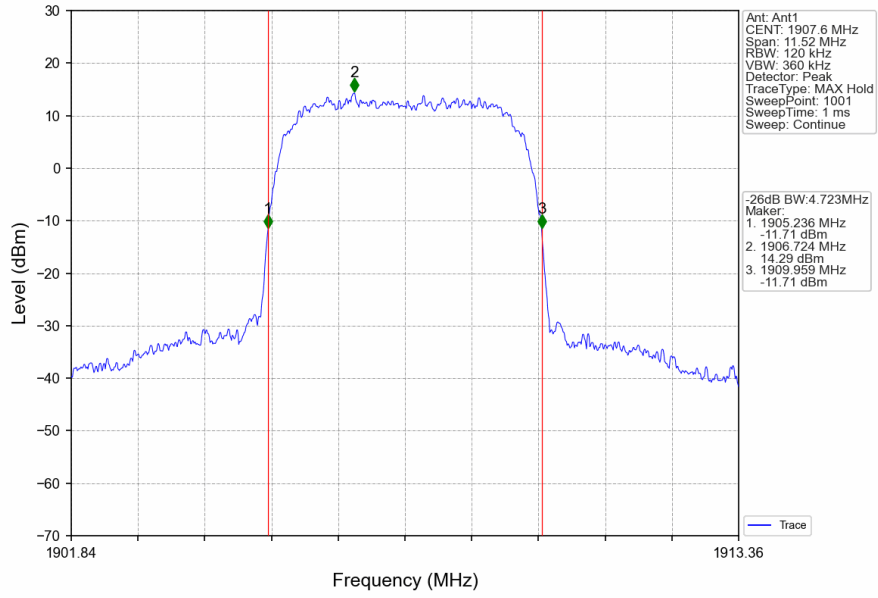

### 1.2.1 Test Result

Band: 2					
ENV	Mode		Frequency (MHz)	26dB Bandwidth (MHz)	Verdict
	Network	Subset		Result	
NTNV	RMC	12.2kbps RMC	1852.4	4.719	Pass
			1880	4.701	Pass
			1907.6	4.723	Pass
	HSDPA	Subtest 1	1852.4	4.718	Pass
			1880	4.720	Pass
			1907.6	4.710	Pass
	HSUPA	Subtest 1	1852.4	4.701	Pass
			1880	4.707	Pass
			1907.6	4.697	Pass

## 1.2.2 Test Graph

Band2\_RMC\_HCH\_1907.6MHz\_12.2kbps RMC\_NTNV

Band2\_HSDPA\_LCH\_1852.4MHz\_Subtest 1\_NTNV

Band2\_HSDPA\_MCH\_1880MHz\_Subtest 1\_NTNV

Band2\_HSDPA\_HCH\_1907.6MHz\_Subtest 1\_NTNV

Band2\_HSUPA\_LCH\_1852.4MHz\_Subtest 1\_NTNV