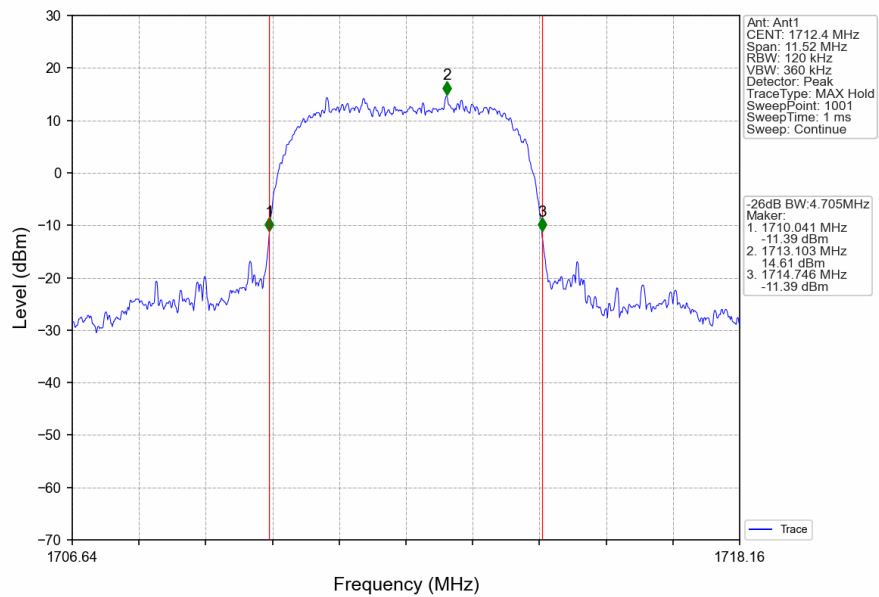

### 2.2.1 Test Result

Band: 4					
ENV	Mode		Frequency (MHz)	26dB Bandwidth (MHz)	Verdict
	Network	Subset		Result	
NTNV	RMC	12.2kbps RMC	1712.4	4.711	Pass
			1732.6	4.698	Pass
			1752.6	4.718	Pass
	HSDPA	Subtest 1	1712.4	4.705	Pass
			1732.6	4.709	Pass
			1752.6	4.716	Pass
	HSUPA	Subtest 1	1712.4	4.706	Pass
			1732.6	4.722	Pass
			1752.6	4.722	Pass

## 2.2.2 Test Graph

Band4\_RMC\_HCH\_1752.6MHz\_12.2kbps RMC\_NTNV

Band4\_HSDPA\_LCH\_1712.4MHz\_Subtest 1\_NTNV

Band4\_HSDPA\_MCH\_1732.6MHz\_Subtest 1\_NTNV

Band4\_HSDPA\_HCH\_1752.6MHz\_Subtest 1\_NTNV