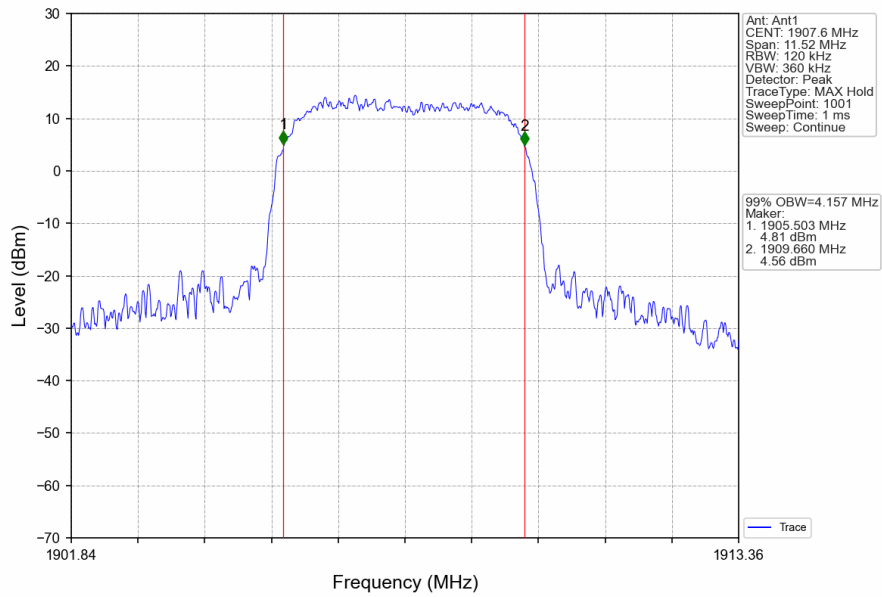

### 1.1.2 Test Graph

Band2\_RMC\_HCH\_1907.6MHz\_12.2kbps RMC\_NTNV

Band2\_HSDPA\_LCH\_1852.4MHz\_Subtest 1\_NTNV

Band2\_HSDPA\_MCH\_1880MHz\_Subtest 1\_NTNV

Band2\_HSDPA\_HCH\_1907.6MHz\_Subtest 1\_NTNV

Band2\_HSUPA\_LCH\_1852.4MHz\_Subtest 1\_NTNV