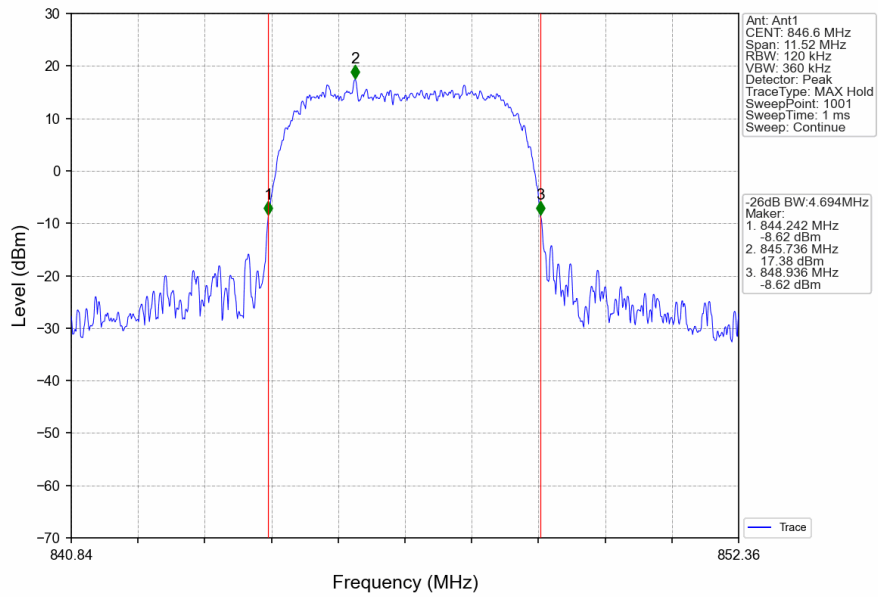

### 3.2.2 Test Graph

Band5\_RMC\_HCH\_846.6MHz\_12.2kbps RMC\_NTNV

Band5\_HSDPA\_LCH\_826.4MHz\_Subtest 1\_NTNV

Band5\_HSDPA\_MCH\_836.6MHz\_Subtest 1\_NTNV

Band5\_HSDPA\_HCH\_846.6MHz\_Subtest 1\_NTNV

Band5\_HSUPA\_LCH\_826.4MHz\_Subtest 1\_NTNV