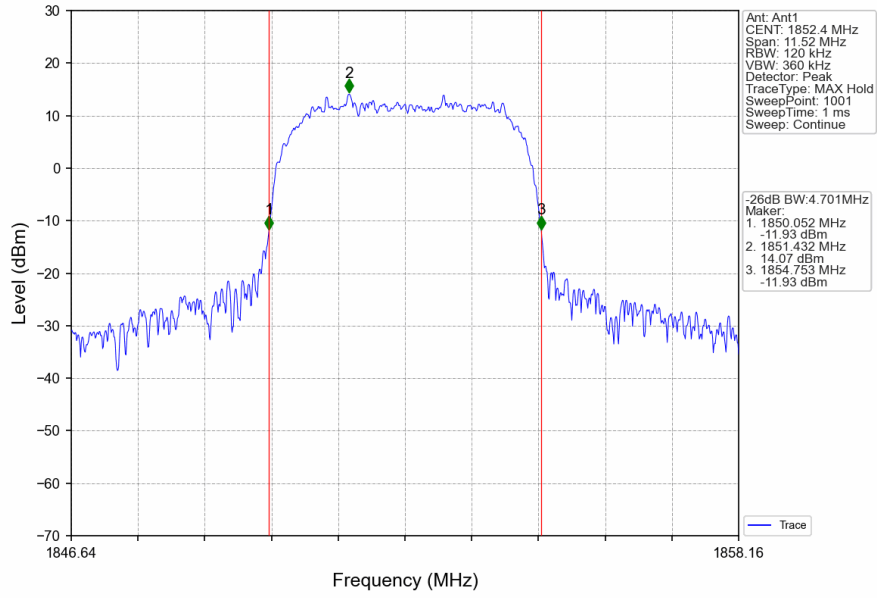

## 1.2.2 Test Graph

Band2\_RMC\_HCH\_1907.6MHz\_12.2kbps RMC\_NTNV

Band2\_HSDPA\_LCH\_1852.4MHz\_Subtest 1\_NTNV

Band2\_HSDPA\_MCH\_1880MHz\_Subtest 1\_NTNV

Band2\_HSDPA\_HCH\_1907.6MHz\_Subtest 1\_NTNV

Band2\_HSUPA\_LCH\_1852.4MHz\_Subtest 1\_NTNV

## 2. 99% & 26dB Bandwidth