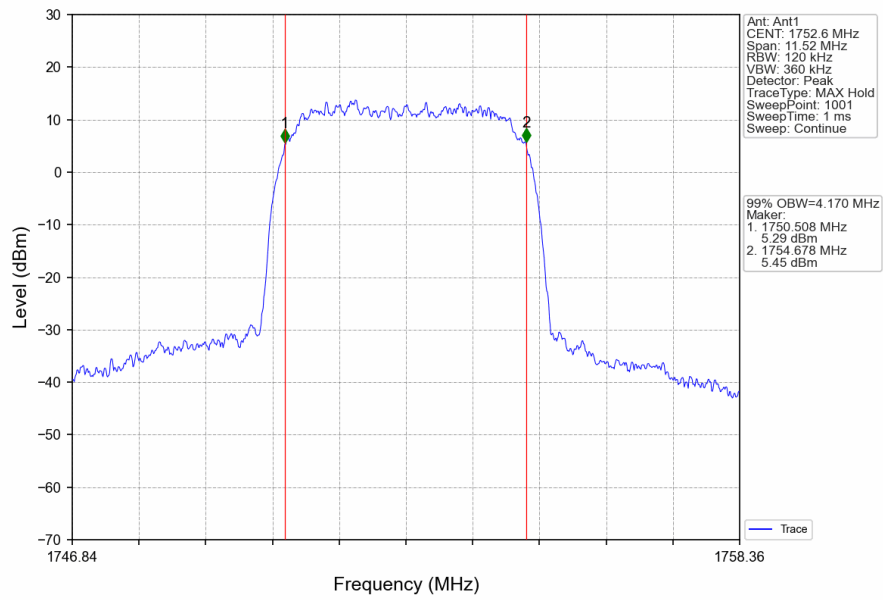

Band4_RMC_HCH_1752.6MHz_12.2kbps RMC_NTNV