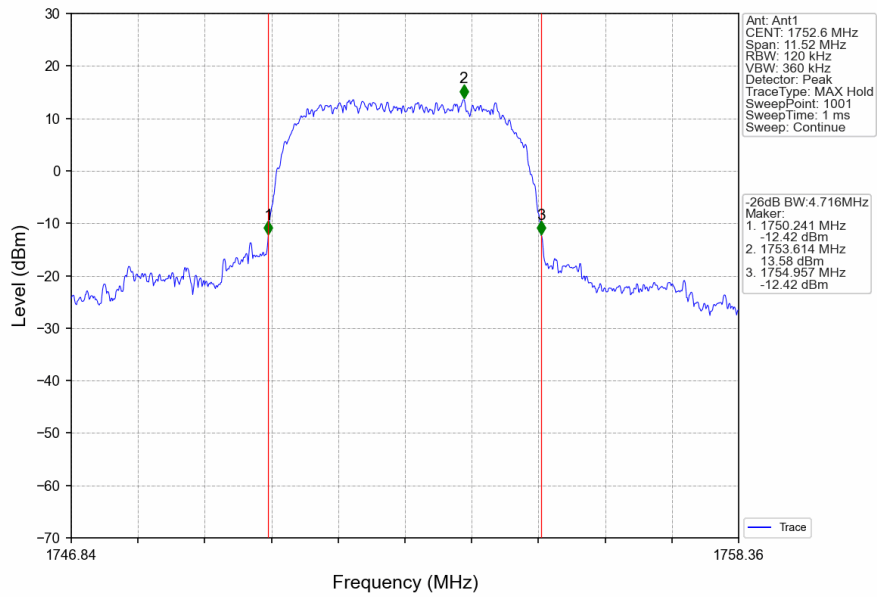

## 2.2.2 Test Graph

Band4\_RMC\_HCH\_1752.6MHz\_12.2kbps RMC\_NTNV

Band4\_HSDPA\_LCH\_1712.4MHz\_Subtest 1\_NTNV

Band4\_HSDPA\_MCH\_1732.6MHz\_Subtest 1\_NTNV

Band4\_HSDPA\_HCH\_1752.6MHz\_Subtest 1\_NTNV

### 3. 99% & 26dB Bandwidth