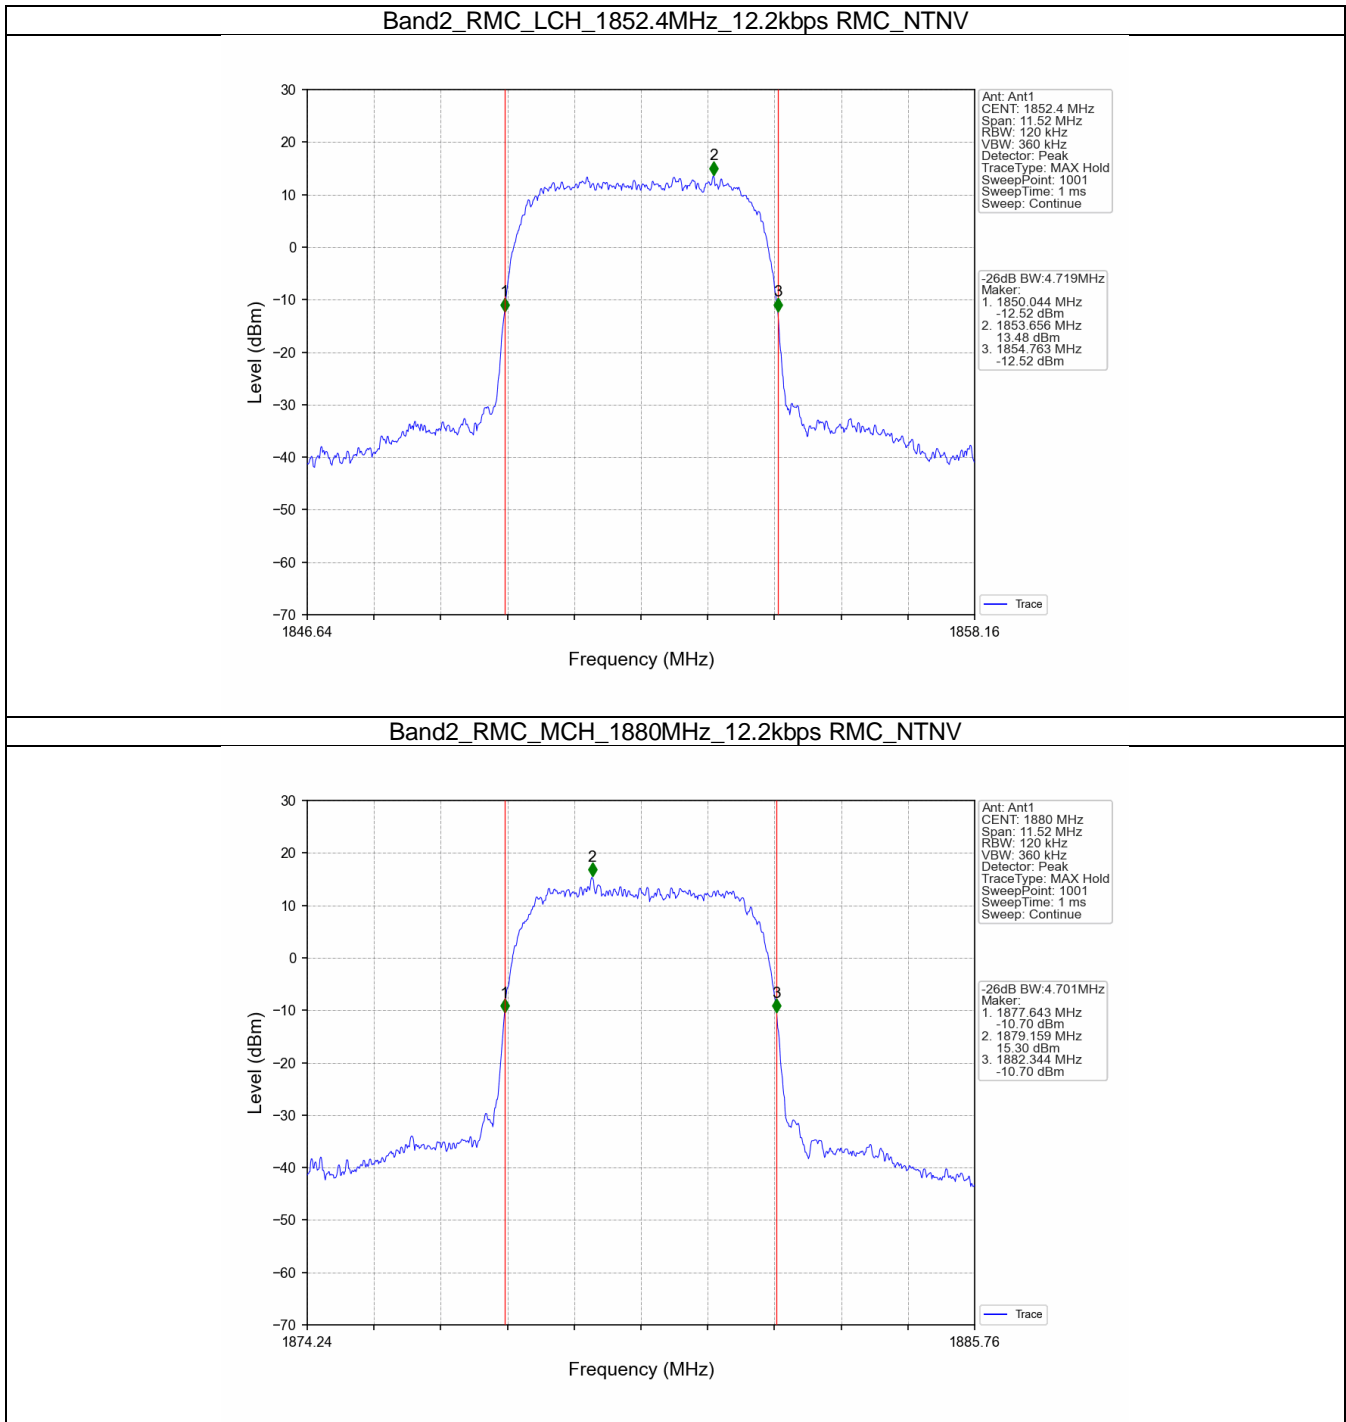

1.2 Band2_XDB

1.2.1 Test Result

Band: 2					
ENV	Mode		Frequency (MHz)	26dB Bandwidth (MHz)	Verdict
	Network	Subset		Result	
NTNV	RMC	12.2kbps RMC	1852.4	4.719	Pass
			1880	4.701	Pass
			1907.6	4.723	Pass
	HSDPA	Subtest 1	1852.4	4.718	Pass
			1880	4.720	Pass
			1907.6	4.710	Pass
	HSUPA	Subtest 1	1852.4	4.701	Pass
			1880	4.707	Pass
			1907.6	4.697	Pass

1.2.2 Test Graph