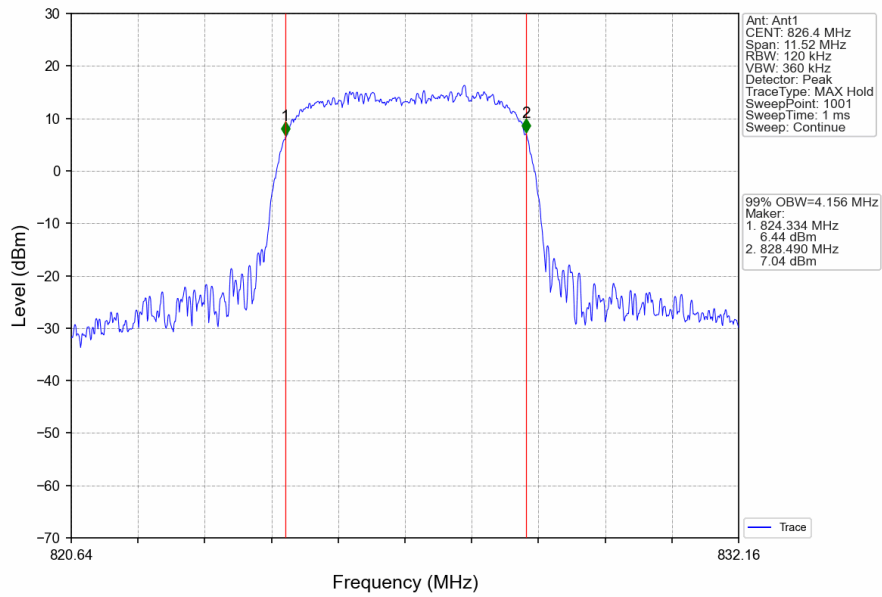

### 3. 99% & 26dB Bandwidth

##### 3.1.1 Test Result

Band: 5					
ENV	Mode		Frequency (MHz)	99% Occupied Bandwidth (MHz)	Verdict
	Network	Subset		Result	
NTNV	RMC	12.2kbps RMC	826.4	4.152	Pass
			836.6	4.173	Pass
			846.6	4.185	Pass
	HSDPA	Subtest 1	826.4	4.156	Pass
			836.6	4.168	Pass
			846.6	4.147	Pass
	HSUPA	Subtest 1	826.4	4.178	Pass
			836.6	4.155	Pass
			846.6	4.155	Pass

### 3.1.2 Test Graph

Band5\_RMC\_HCH\_846.6MHz\_12.2kbps RMC\_NTNV

Band5\_HSDPA\_LCH\_826.4MHz\_Subtest 1\_NTNV

Band5\_HSDPA\_MCH\_836.6MHz\_Subtest 1\_NTNV

Band5\_HSDPA\_HCH\_846.6MHz\_Subtest 1\_NTNV

Band5\_HSUPA\_LCH\_826.4MHz\_Subtest 1\_NTNV