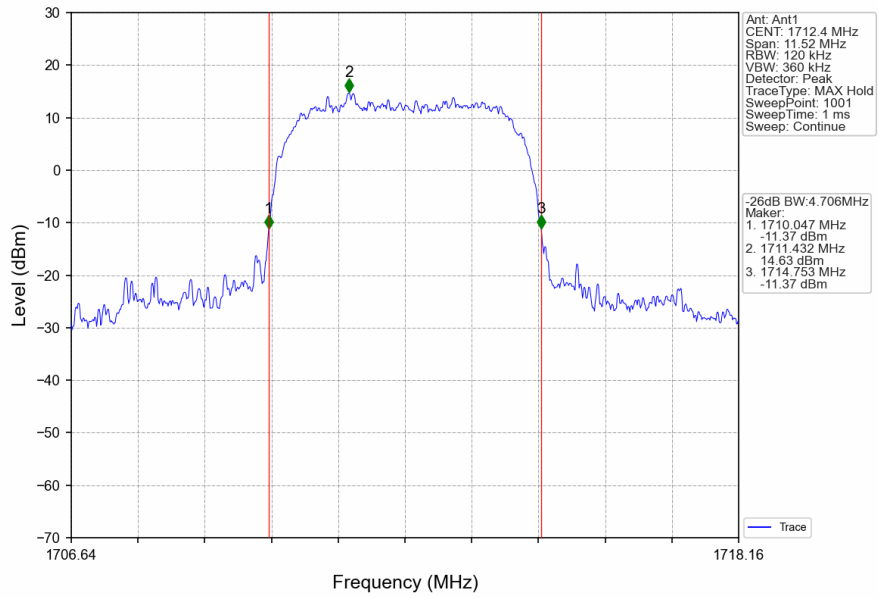

Band4_HSUPA_LCH_1712.4MHz_Subtest 1_NTNV