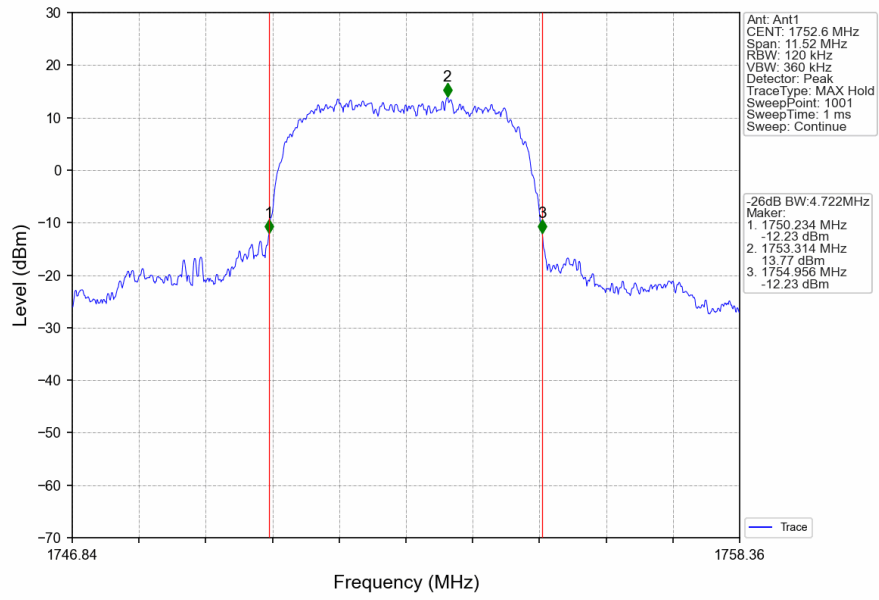

## 2.2.2 Test Graph

Band4\_RMC\_HCH\_1752.6MHz\_12.2kbps RMC\_NTNV

Band4\_HSDPA\_LCH\_1712.4MHz\_Subtest 1\_NTNV

Band4\_HSDPA\_MCH\_1732.6MHz\_Subtest 1\_NTNV

Band4\_HSDPA\_HCH\_1752.6MHz\_Subtest 1\_NTNV

### 3. 99% & 26dB Bandwidth