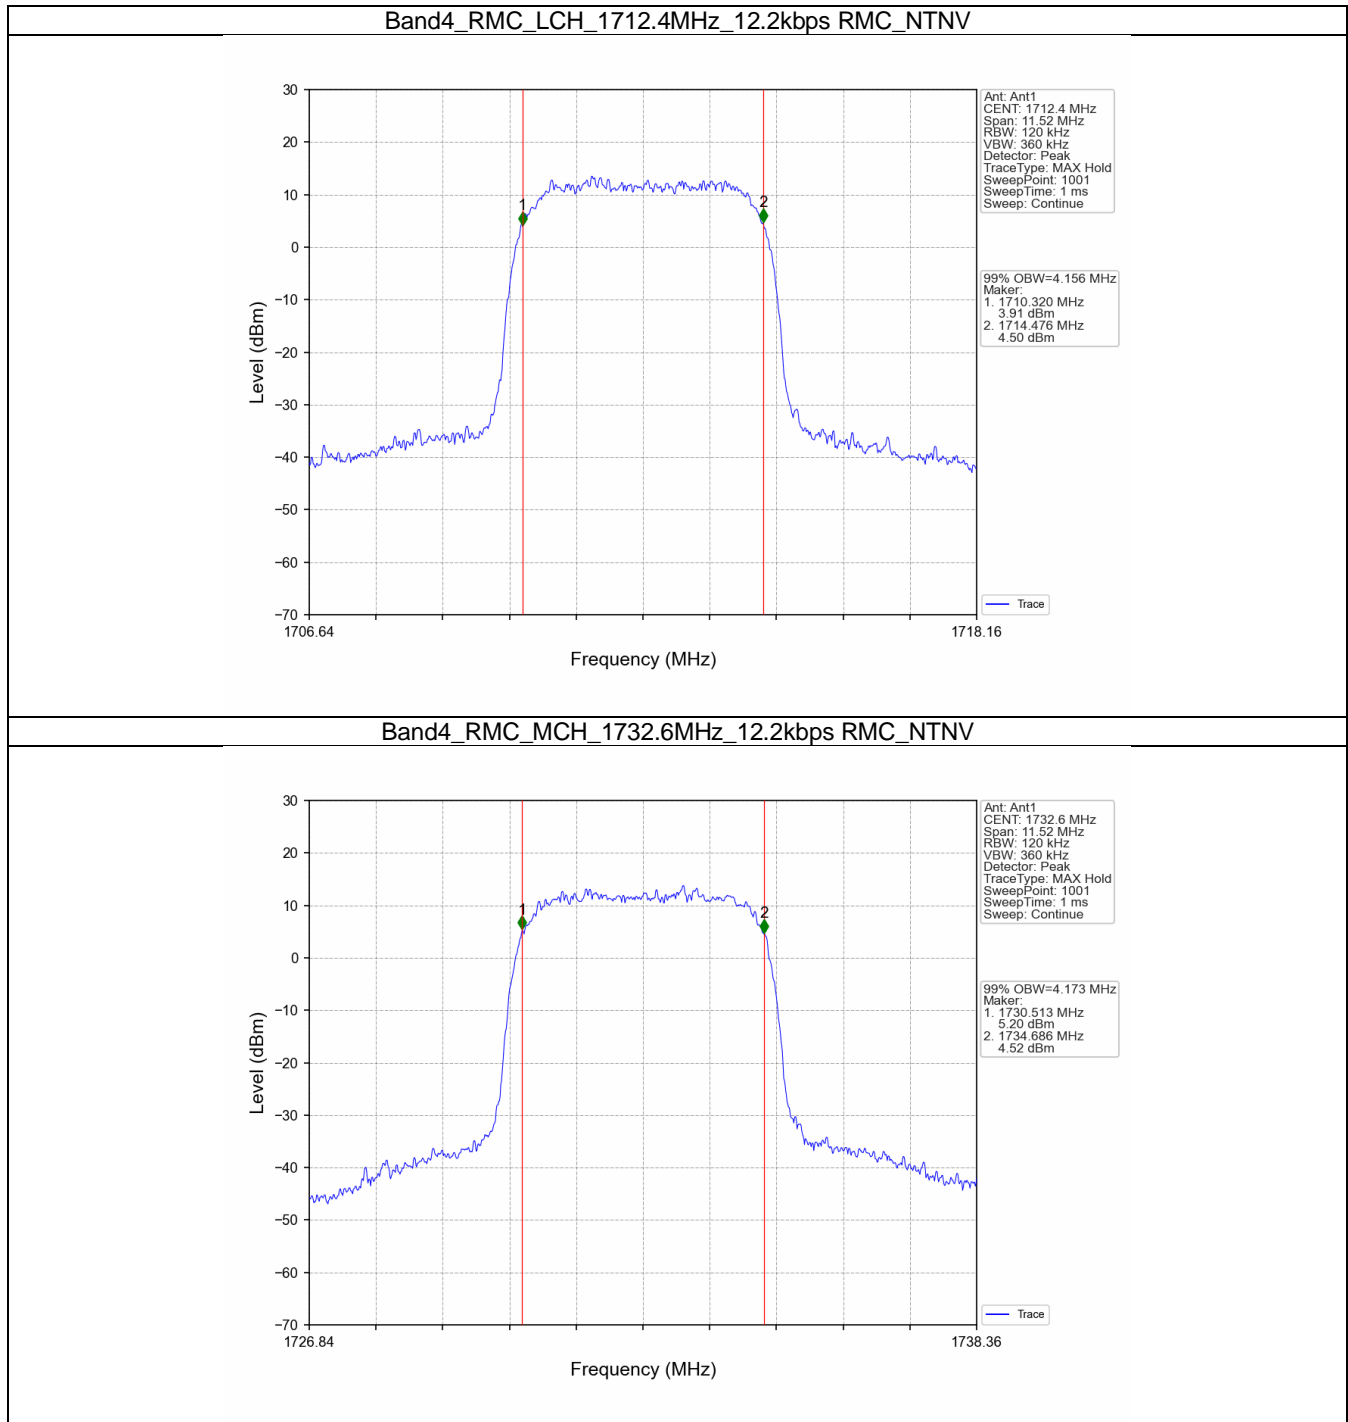

2. 99% & 26dB Bandwidth

2.1 Band4_OBW

2.1.1 Test Result

Band: 4					
ENV	Mode		Frequency (MHz)	99% Occupied Bandwidth (MHz)	Verdict
	Network	Subset		Result	
NTNV	RMC	12.2kbps RMC	1712.4	4.156	Pass
			1732.6	4.173	Pass
			1752.6	4.170	Pass
	HSDPA	Subtest 1	1712.4	4.156	Pass
			1732.6	4.166	Pass
			1752.6	4.155	Pass
	HSUPA	Subtest 1	1712.4	4.163	Pass
			1732.6	4.168	Pass
			1752.6	4.169	Pass

2.1.2 Test Graph