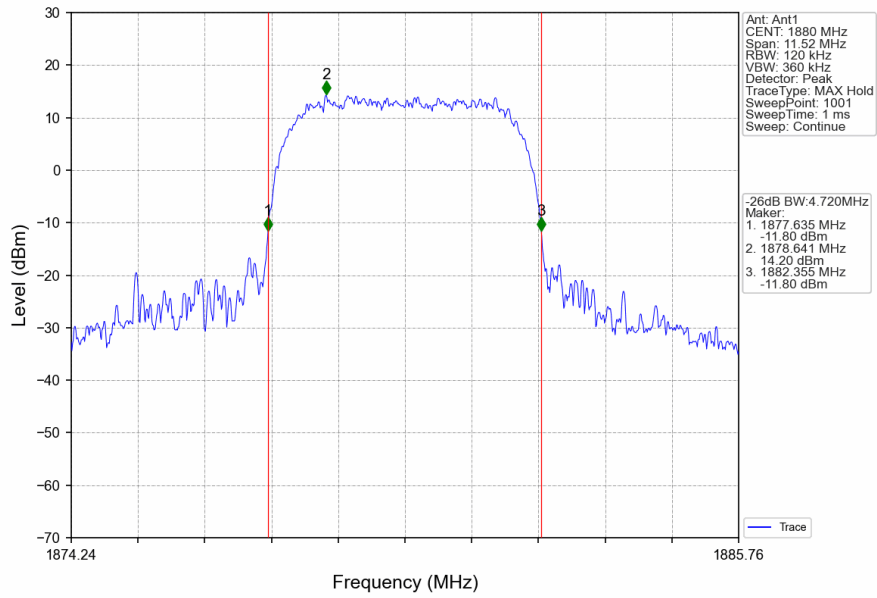

## 1.2.2 Test Graph

Band2\_RMC\_HCH\_1907.6MHz\_12.2kbps RMC\_NTNV

Band2\_HSDPA\_LCH\_1852.4MHz\_Subtest 1\_NTNV

Band2\_HSDPA\_MCH\_1880MHz\_Subtest 1\_NTNV

Band2\_HSDPA\_HCH\_1907.6MHz\_Subtest 1\_NTNV

Band2\_HSUPA\_LCH\_1852.4MHz\_Subtest 1\_NTNV

## 2. 99% & 26dB Bandwidth