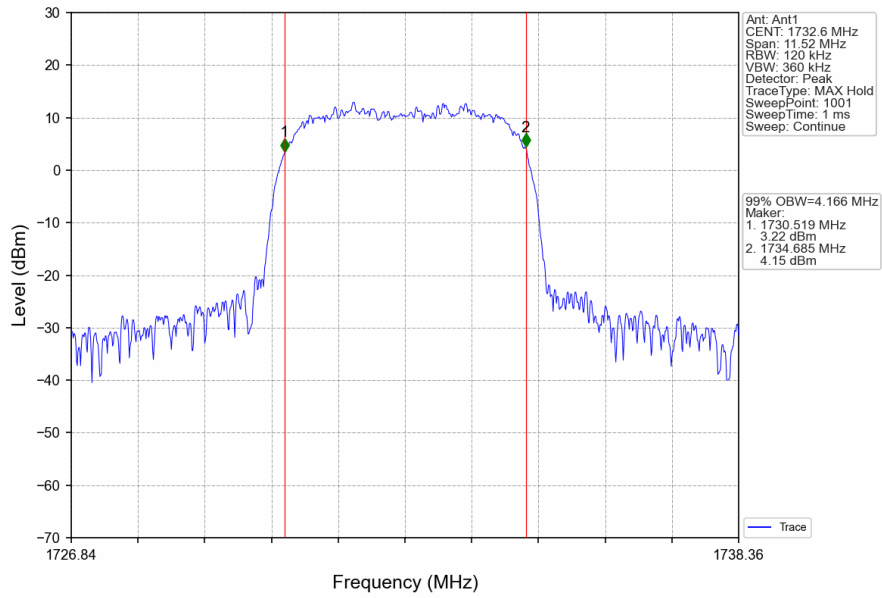

## 2.1.2 Test Graph

Band4\_RMC\_HCH\_1752.6MHz\_12.2kbps RMC\_NTNV

Band4\_HSDPA\_LCH\_1712.4MHz\_Subtest 1\_NTNV

Band4\_HSDPA\_MCH\_1732.6MHz\_Subtest 1\_NTNV

Band4\_HSDPA\_HCH\_1752.6MHz\_Subtest 1\_NTNV