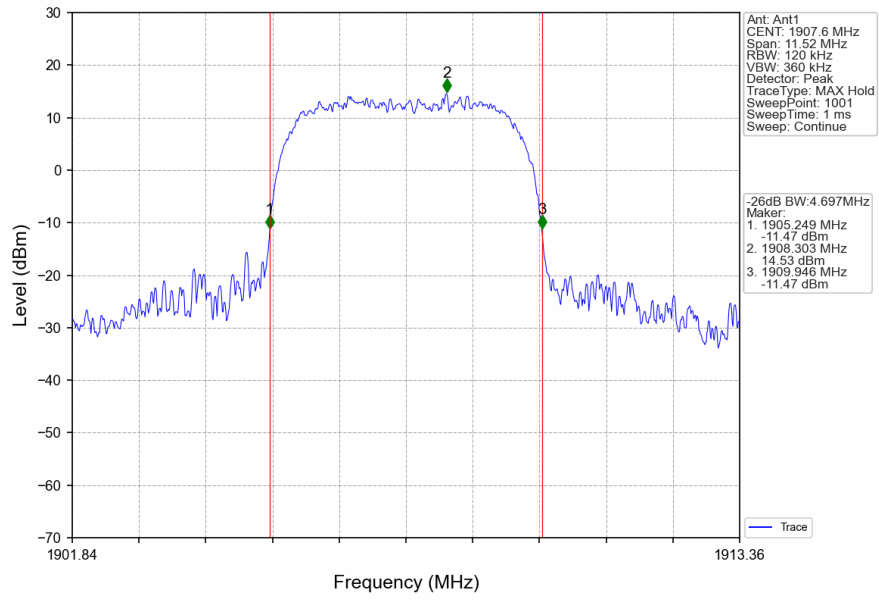

## 1.2.2 Test Graph

Band2\_RMC\_HCH\_1907.6MHz\_12.2kbps RMC\_NTNV

Band2\_HSDPA\_LCH\_1852.4MHz\_Subtest 1\_NTNV

Band2\_HSDPA\_MCH\_1880MHz\_Subtest 1\_NTNV

Band2\_HSDPA\_HCH\_1907.6MHz\_Subtest 1\_NTNV

Band2\_HSUPA\_LCH\_1852.4MHz\_Subtest 1\_NTNV

## 2. 99% & 26dB Bandwidth