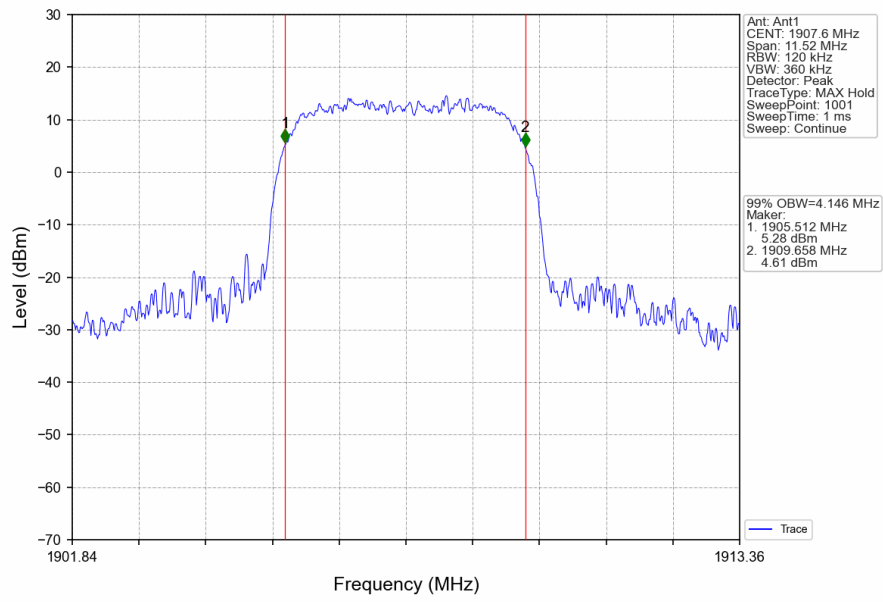

Band2_HSUPA_HCH_1907.6MHz_Subtest 1_NTNV

1.2 Band2_XDB

1.2.1 Test Result

Band: 2					
ENV	Mode		Frequency (MHz)	26dB Bandwidth (MHz)	Verdict
	Network	Subset		Result	
NTNV	RMC	12.2kbps RMC	1852.4	4.719	Pass
			1880	4.701	Pass
			1907.6	4.723	Pass
	HSDPA	Subtest 1	1852.4	4.718	Pass
			1880	4.720	Pass
			1907.6	4.710	Pass
	HSUPA	Subtest 1	1852.4	4.701	Pass
			1880	4.707	Pass
			1907.6	4.697	Pass