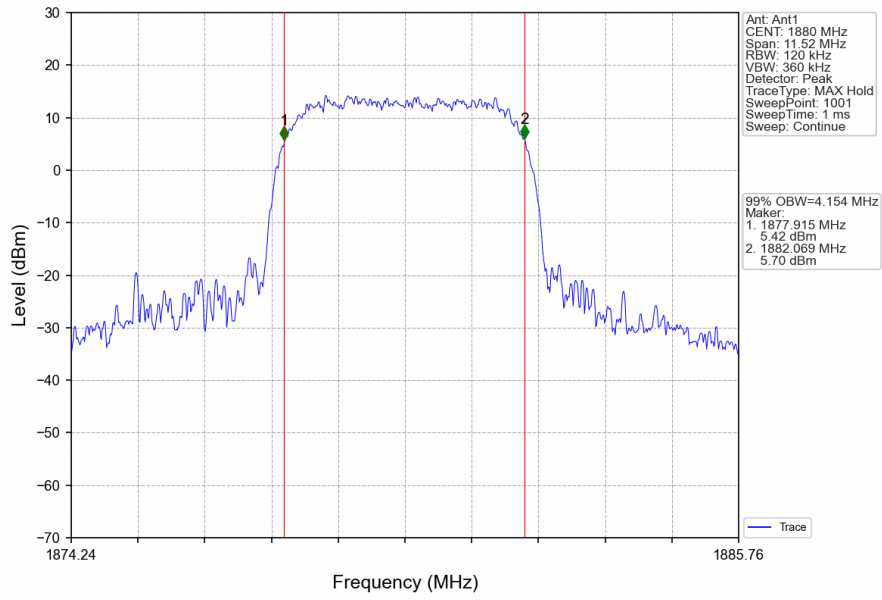

### 1.1.2 Test Graph

Band2\_RMC\_HCH\_1907.6MHz\_12.2kbps RMC\_NTNV

Band2\_HSDPA\_LCH\_1852.4MHz\_Subtest 1\_NTNV

Band2\_HSDPA\_MCH\_1880MHz\_Subtest 1\_NTNV

Band2\_HSDPA\_HCH\_1907.6MHz\_Subtest 1\_NTNV

Band2\_HSUPA\_LCH\_1852.4MHz\_Subtest 1\_NTNV