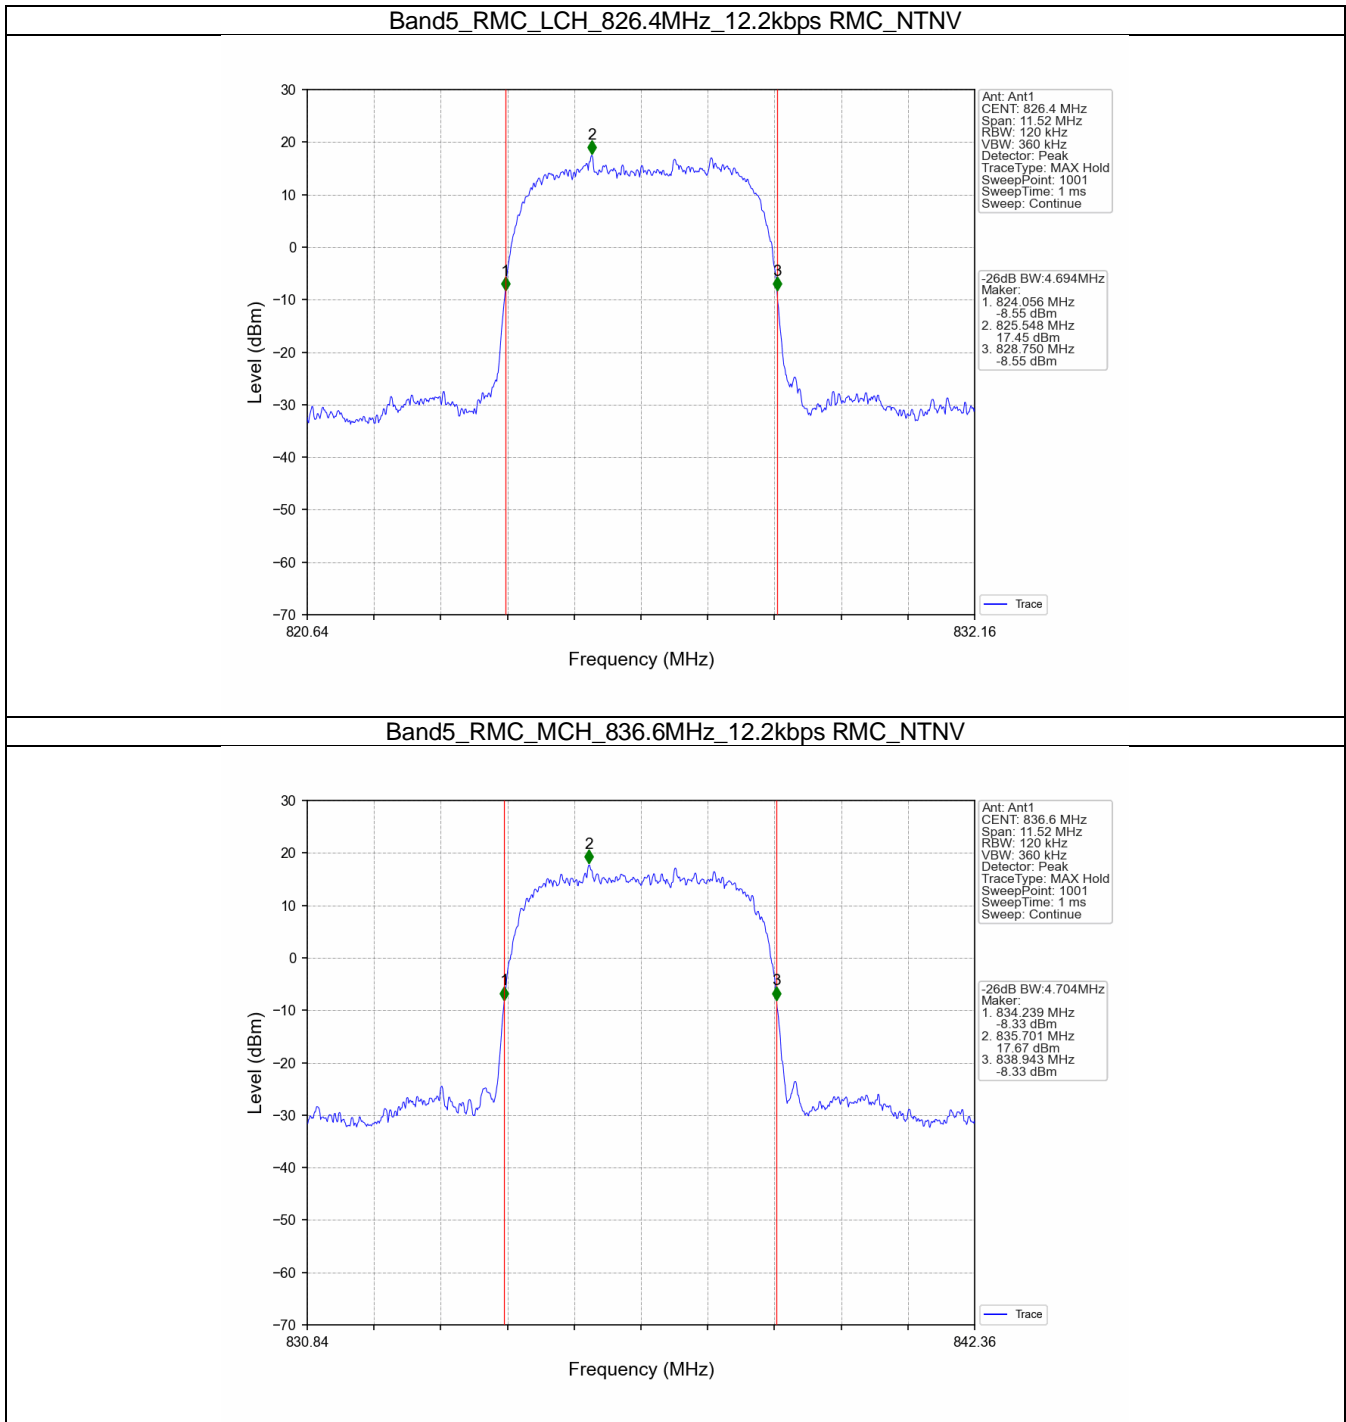

3.2 Band5_XDB

3.2.1 Test Result

Band: 5					
ENV	Mode		Frequency (MHz)	26dB Bandwidth (MHz)	Verdict
	Network	Subset		Result	
NTNV	RMC	12.2kbps RMC	826.4	4.694	Pass
			836.6	4.704	Pass
			846.6	4.716	Pass
	HSDPA	Subtest 1	826.4	4.695	Pass
			836.6	4.725	Pass
			846.6	4.694	Pass
	HSUPA	Subtest 1	826.4	4.685	Pass
			836.6	4.722	Pass
			846.6	4.717	Pass

3.2.2 Test Graph