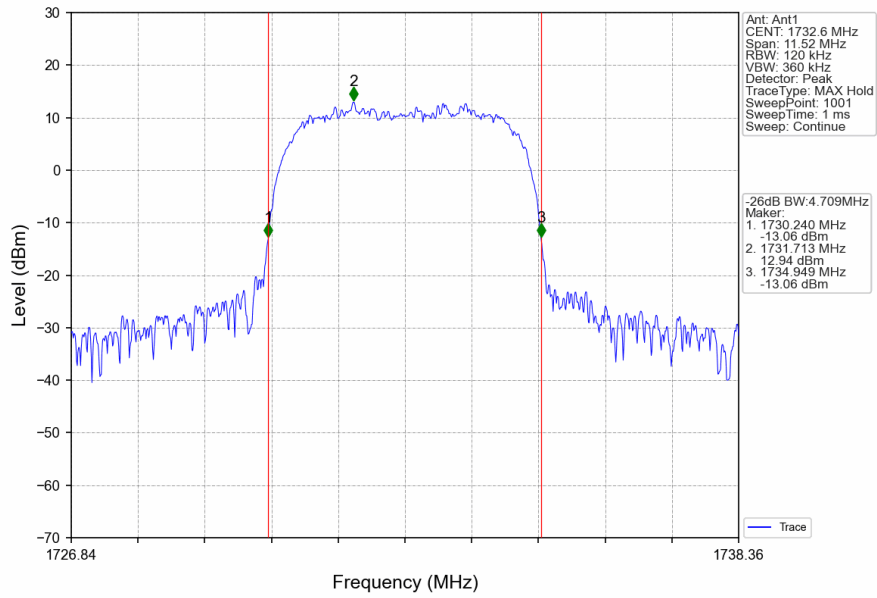

## 2.2.2 Test Graph

Band4\_RMC\_HCH\_1752.6MHz\_12.2kbps RMC\_NTNV

Band4\_HSDPA\_LCH\_1712.4MHz\_Subtest 1\_NTNV

Band4\_HSDPA\_MCH\_1732.6MHz\_Subtest 1\_NTNV

Band4\_HSDPA\_HCH\_1752.6MHz\_Subtest 1\_NTNV

### 3. 99% & 26dB Bandwidth