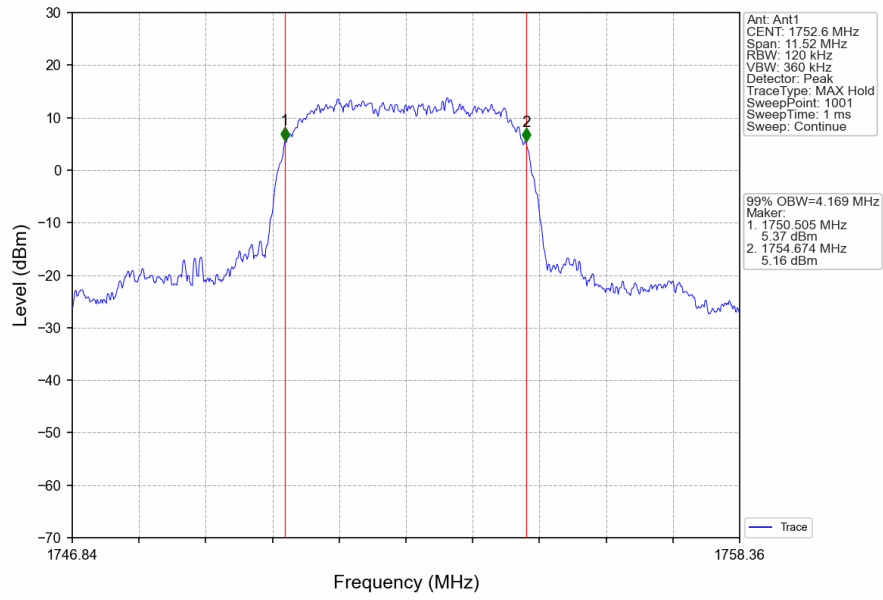

Band4_HSUPA_HCH_1752.6MHz_Subtest 1_NTNV

2.2 Band4_XDB

2.2.1 Test Result

Band: 4					
ENV	Mode		Frequency (MHz)	26dB Bandwidth (MHz)	Verdict
	Network	Subset		Result	
NTNV	RMC	12.2kbps RMC	1712.4	4.711	Pass
			1732.6	4.698	Pass
			1752.6	4.718	Pass
	HSDPA	Subtest 1	1712.4	4.705	Pass
			1732.6	4.709	Pass
			1752.6	4.716	Pass
	HSUPA	Subtest 1	1712.4	4.706	Pass
			1732.6	4.722	Pass
			1752.6	4.722	Pass