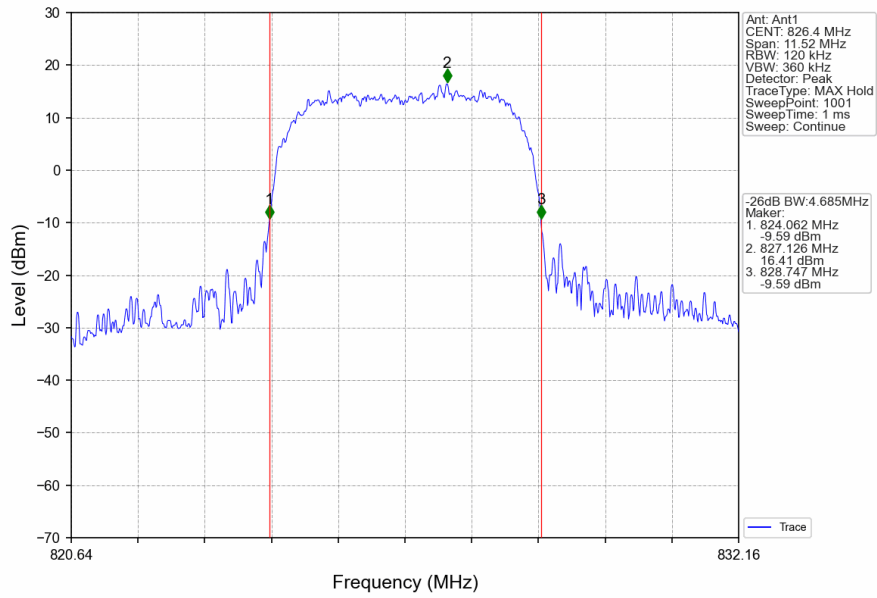

### 3.2.2 Test Graph

Band5\_RMC\_HCH\_846.6MHz\_12.2kbps RMC\_NTNV

Band5\_HSDPA\_LCH\_826.4MHz\_Subtest 1\_NTNV

Band5\_HSDPA\_MCH\_836.6MHz\_Subtest 1\_NTNV

Band5\_HSDPA\_HCH\_846.6MHz\_Subtest 1\_NTNV

Band5\_HSUPA\_LCH\_826.4MHz\_Subtest 1\_NTNV