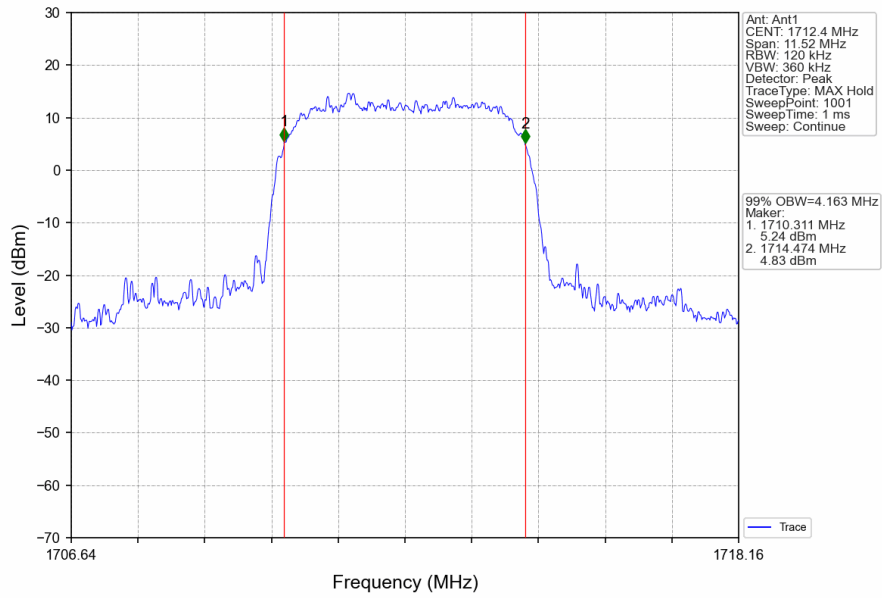

Band4_HSUPA_LCH_1712.4MHz_Subtest 1_NTNV