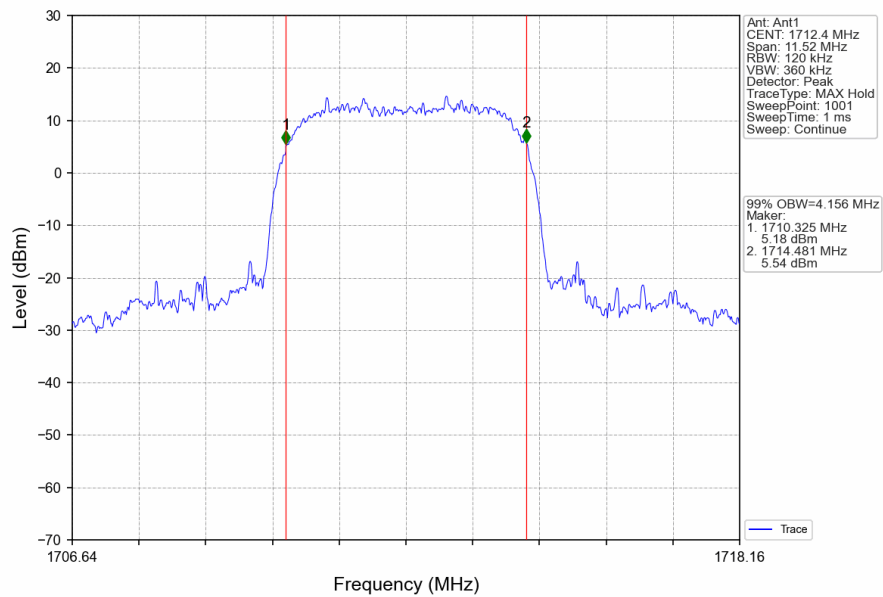

#### 2.1.1 Test Result

Band: 4					
ENV	Mode		Frequency (MHz)	99% Occupied Bandwidth (MHz)	Verdict
	Network	Subset		Result	
NTNV	RMC	12.2kbps RMC	1712.4	4.156	Pass
			1732.6	4.173	Pass
			1752.6	4.170	Pass
	HSDPA	Subtest 1	1712.4	4.156	Pass
			1732.6	4.166	Pass
			1752.6	4.155	Pass
	HSUPA	Subtest 1	1712.4	4.163	Pass
			1732.6	4.168	Pass
			1752.6	4.169	Pass

## 2.1.2 Test Graph

Band4\_RMC\_HCH\_1752.6MHz\_12.2kbps RMC\_NTNV

Band4\_HSDPA\_LCH\_1712.4MHz\_Subtest 1\_NTNV

Band4\_HSDPA\_MCH\_1732.6MHz\_Subtest 1\_NTNV

Band4\_HSDPA\_HCH\_1752.6MHz\_Subtest 1\_NTNV