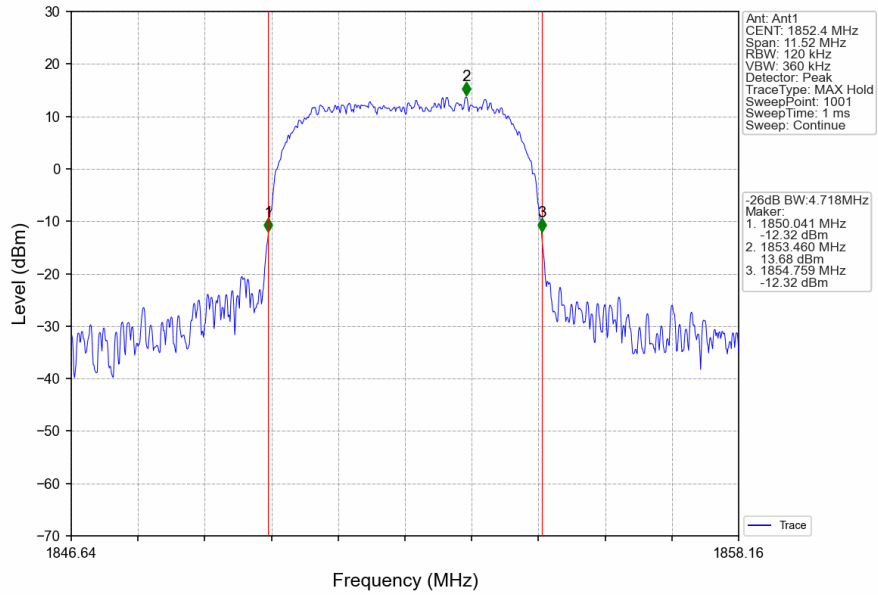

## 1.2.2 Test Graph

Band2\_RMC\_HCH\_1907.6MHz\_12.2kbps RMC\_NTNV

Band2\_HSDPA\_LCH\_1852.4MHz\_Subtest 1\_NTNV

Band2\_HSDPA\_MCH\_1880MHz\_Subtest 1\_NTNV

Band2\_HSDPA\_HCH\_1907.6MHz\_Subtest 1\_NTNV

Band2\_HSUPA\_LCH\_1852.4MHz\_Subtest 1\_NTNV

## 2. 99% & 26dB Bandwidth