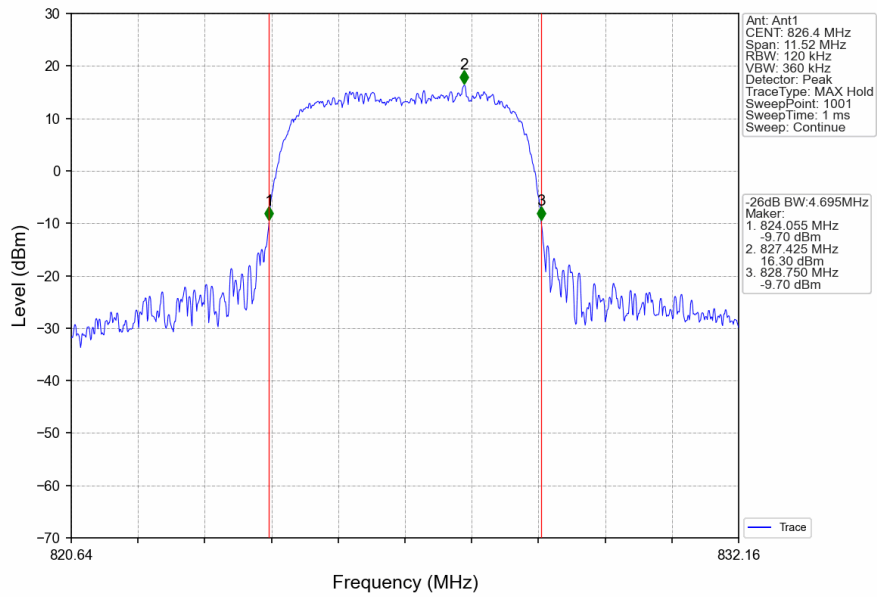

### 3.2.2 Test Graph

Band5\_RMC\_HCH\_846.6MHz\_12.2kbps RMC\_NTNV

Band5\_HSDPA\_LCH\_826.4MHz\_Subtest 1\_NTNV

Band5\_HSDPA\_MCH\_836.6MHz\_Subtest 1\_NTNV

Band5\_HSDPA\_HCH\_846.6MHz\_Subtest 1\_NTNV

Band5\_HSUPA\_LCH\_826.4MHz\_Subtest 1\_NTNV