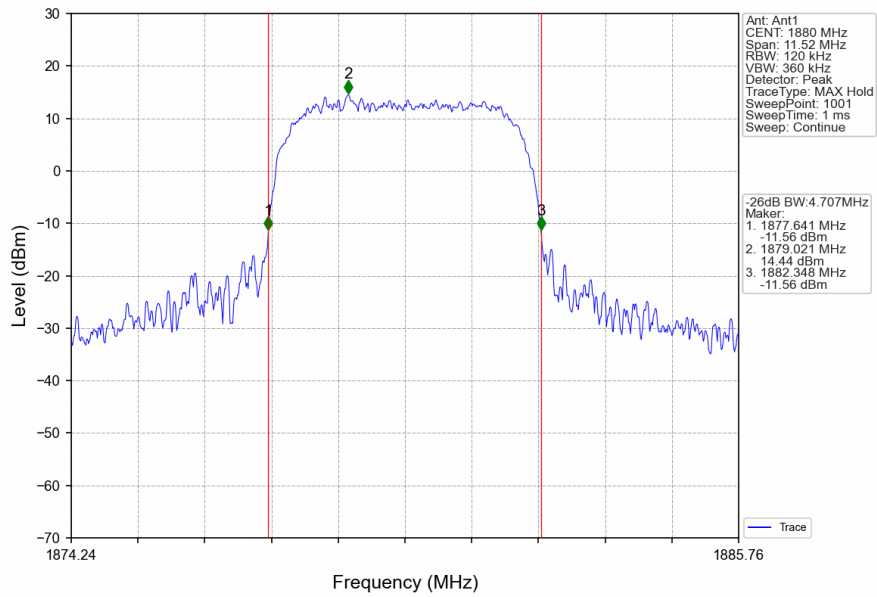

Band2_HSUPA_MCH_1880MHz_Subtest 1_NTNV