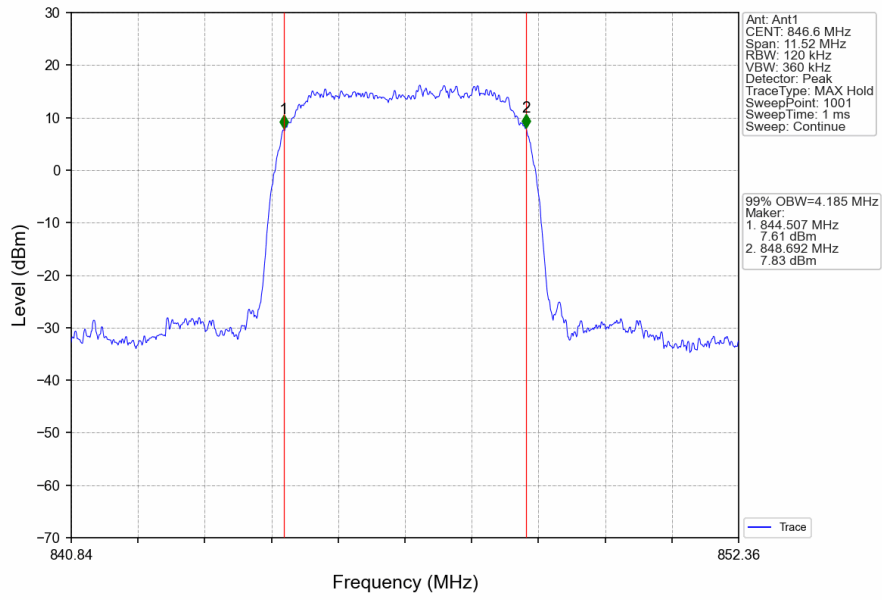

Band5_RMC_HCH_846.6MHz_12.2kbps RMC_NTNV