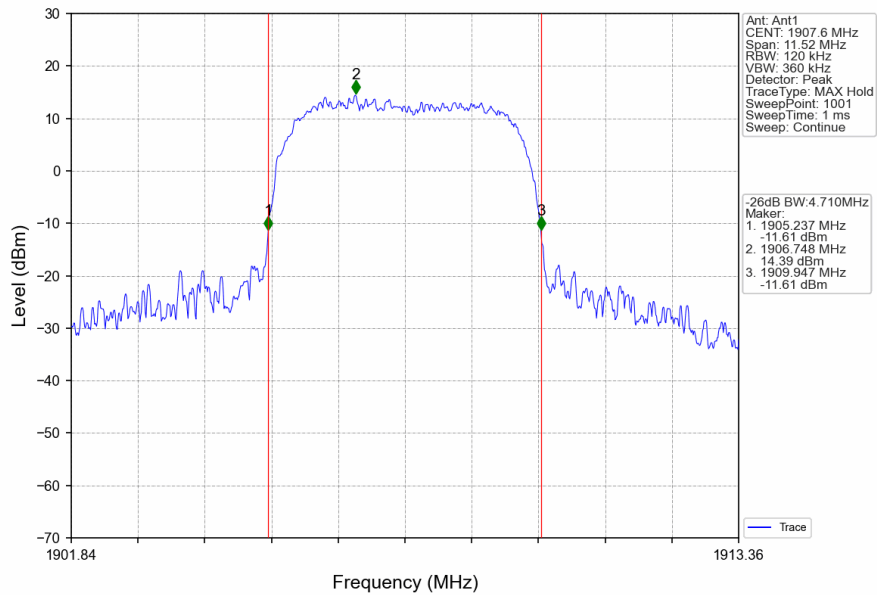

## 1.2.2 Test Graph

Band2\_RMC\_HCH\_1907.6MHz\_12.2kbps RMC\_NTNV

Band2\_HSDPA\_LCH\_1852.4MHz\_Subtest 1\_NTNV

Band2\_HSDPA\_MCH\_1880MHz\_Subtest 1\_NTNV

Band2\_HSDPA\_HCH\_1907.6MHz\_Subtest 1\_NTNV

Band2\_HSUPA\_LCH\_1852.4MHz\_Subtest 1\_NTNV

## 2. 99% & 26dB Bandwidth