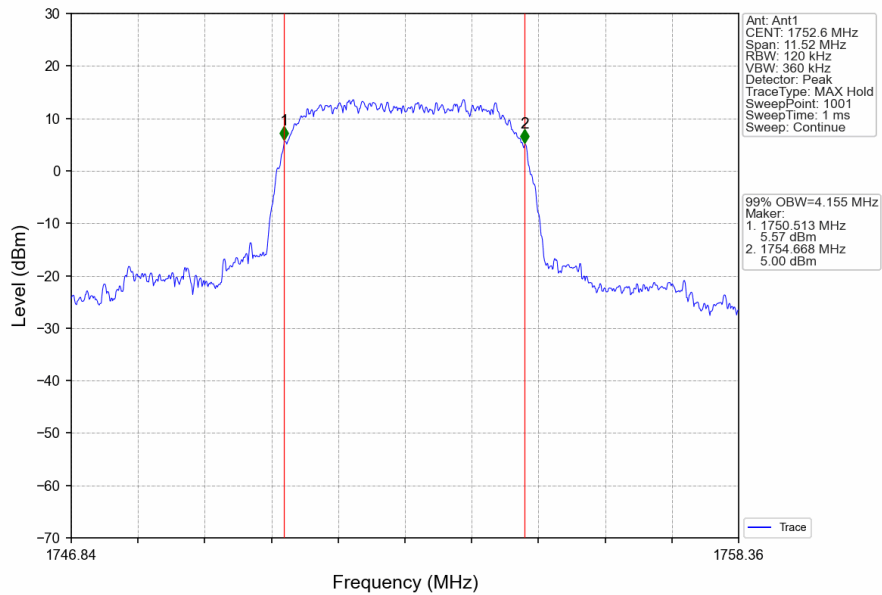

## 2.1.2 Test Graph

Band4\_RMC\_HCH\_1752.6MHz\_12.2kbps RMC\_NTNV

Band4\_HSDPA\_LCH\_1712.4MHz\_Subtest 1\_NTNV

Band4\_HSDPA\_MCH\_1732.6MHz\_Subtest 1\_NTNV

Band4\_HSDPA\_HCH\_1752.6MHz\_Subtest 1\_NTNV