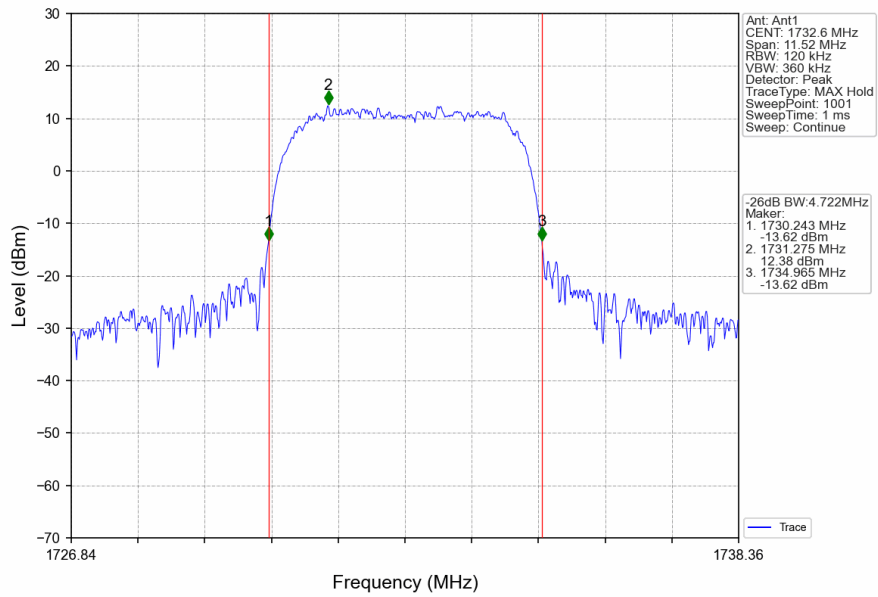

Band4_HSUPA_MCH_1732.6MHz_Subtest 1_NTNV