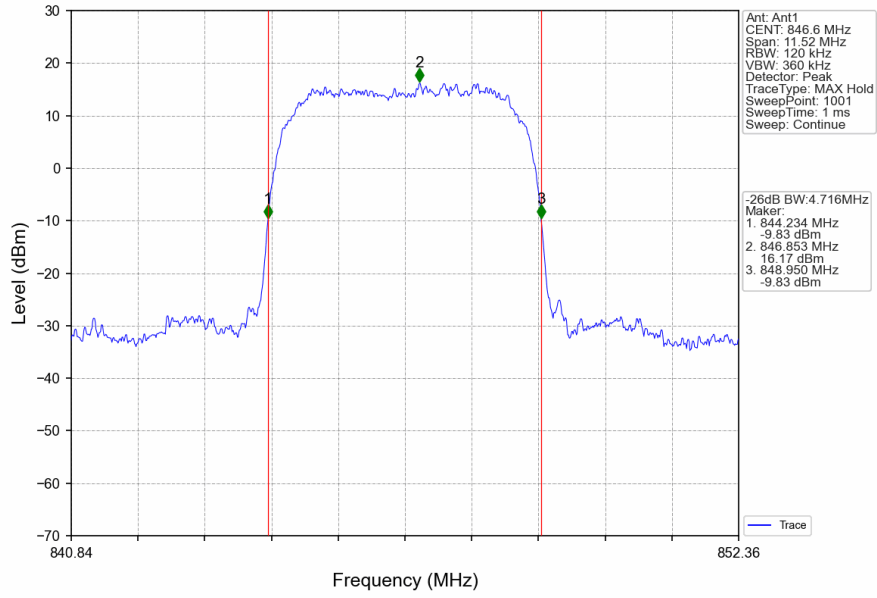

#### 3.2.1 Test Result

Band: 5					
ENV	Mode		Frequency (MHz)	26dB Bandwidth (MHz)	Verdict
	Network	Subset		Result	
NTNV	RMC	12.2kbps RMC	826.4	4.694	Pass
			836.6	4.704	Pass
			846.6	4.716	Pass
	HSDPA	Subtest 1	826.4	4.695	Pass
			836.6	4.725	Pass
			846.6	4.694	Pass
	HSUPA	Subtest 1	826.4	4.685	Pass
			836.6	4.722	Pass
			846.6	4.717	Pass

### 3.2.2 Test Graph

Band5\_RMC\_HCH\_846.6MHz\_12.2kbps RMC\_NTNV

Band5\_HSDPA\_LCH\_826.4MHz\_Subtest 1\_NTNV

Band5\_HSDPA\_MCH\_836.6MHz\_Subtest 1\_NTNV

Band5\_HSDPA\_HCH\_846.6MHz\_Subtest 1\_NTNV

Band5\_HSUPA\_LCH\_826.4MHz\_Subtest 1\_NTNV