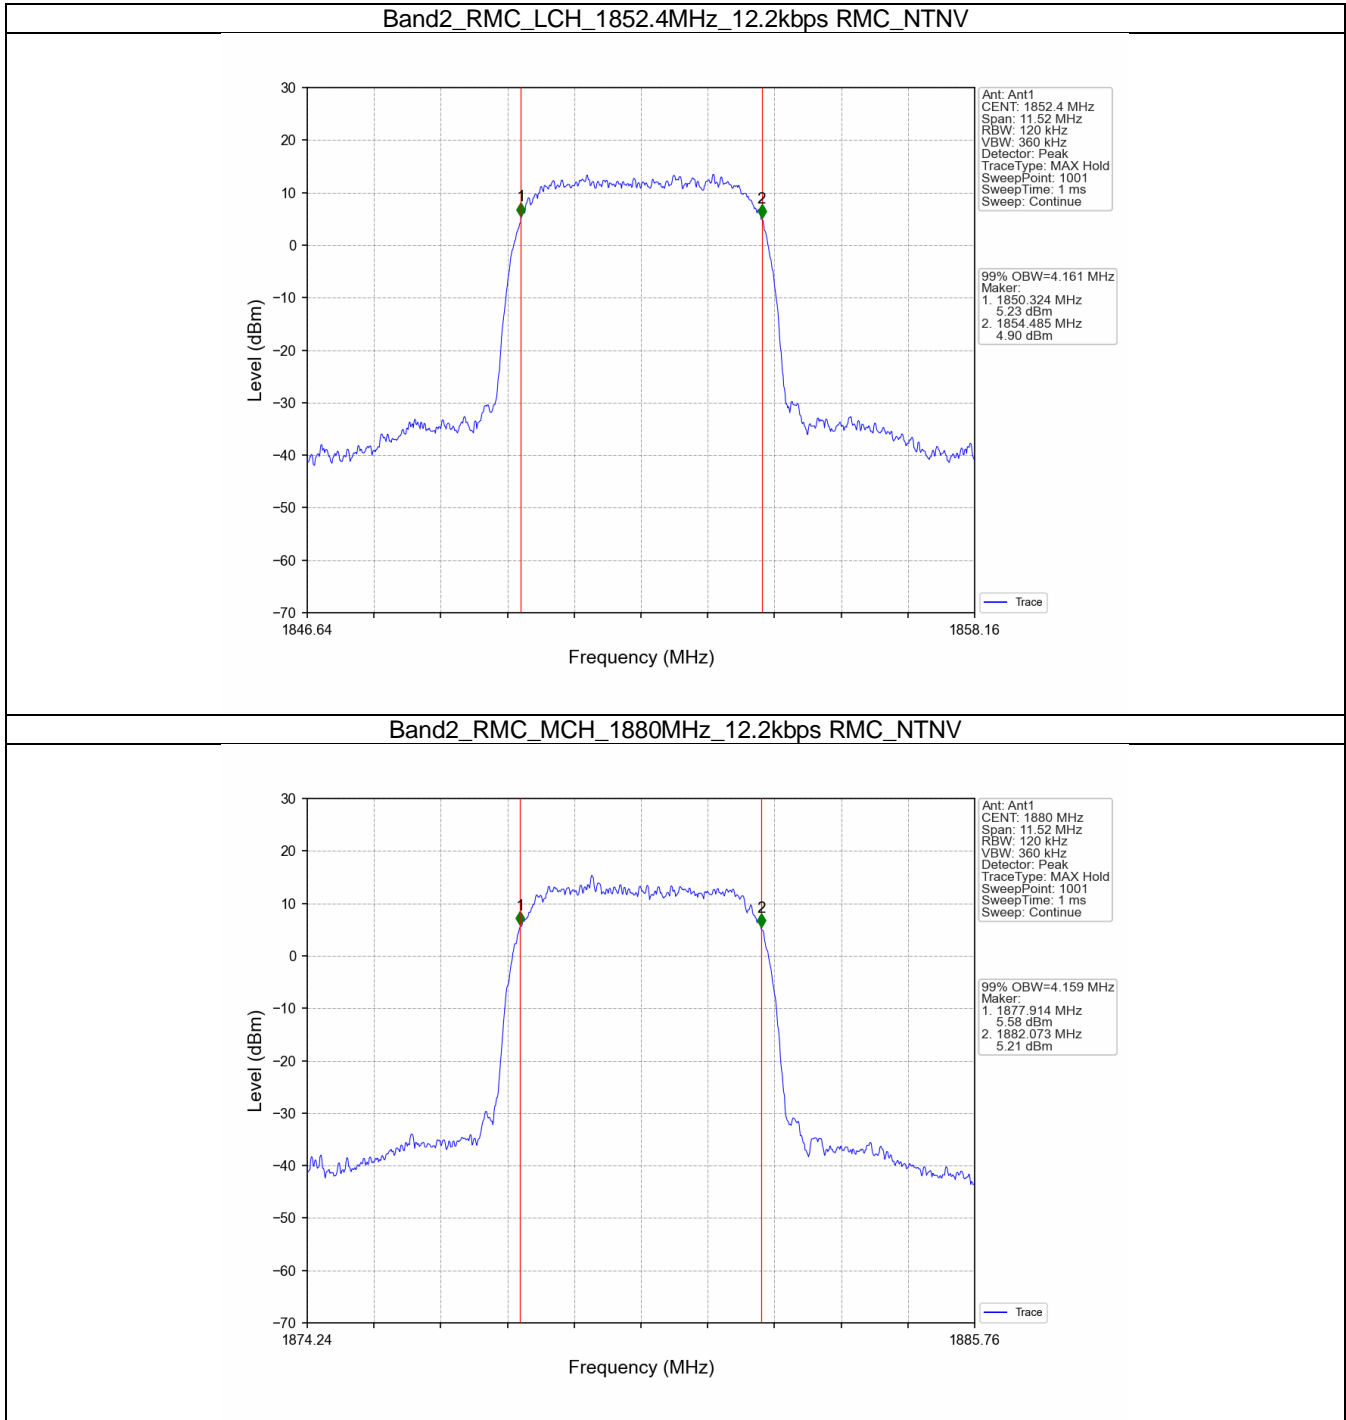

1. 99% & 26dB Bandwidth

1.1 Band2_OBW

1.1.1 Test Result

Band: 2					
ENV	Mode		Frequency (MHz)	99% Occupied Bandwidth (MHz)	Verdict
	Network	Subset		Result	
NTNV	RMC	12.2kbps RMC	1852.4	4.161	Pass
			1880	4.159	Pass
			1907.6	4.164	Pass
	HSDPA	Subtest 1	1852.4	4.161	Pass
			1880	4.154	Pass
			1907.6	4.157	Pass
	HSUPA	Subtest 1	1852.4	4.176	Pass
			1880	4.178	Pass
			1907.6	4.146	Pass

1.1.2 Test Graph