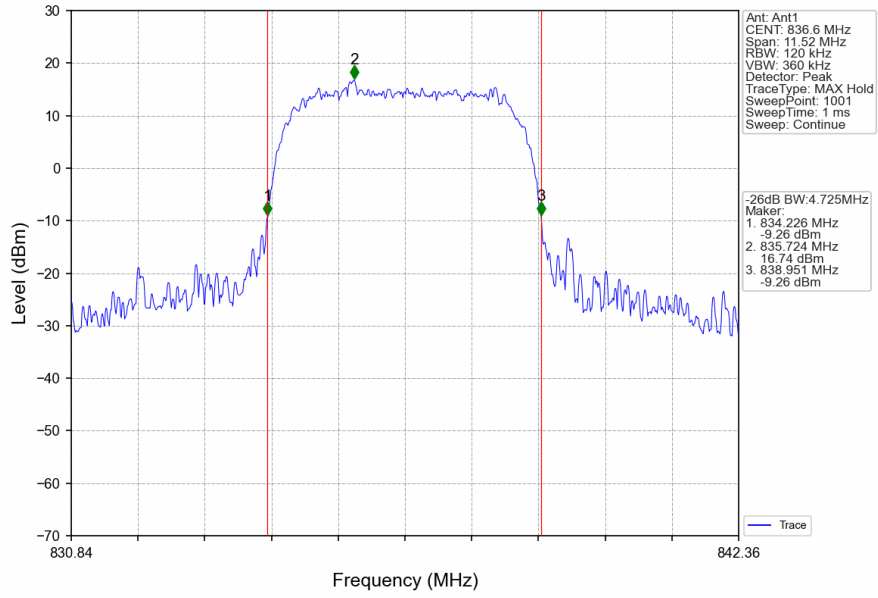

### 3.2.2 Test Graph

Band5\_RMC\_HCH\_846.6MHz\_12.2kbps RMC\_NTNV

Band5\_HSDPA\_LCH\_826.4MHz\_Subtest 1\_NTNV

Band5\_HSDPA\_MCH\_836.6MHz\_Subtest 1\_NTNV

Band5\_HSDPA\_HCH\_846.6MHz\_Subtest 1\_NTNV

Band5\_HSUPA\_LCH\_826.4MHz\_Subtest 1\_NTNV