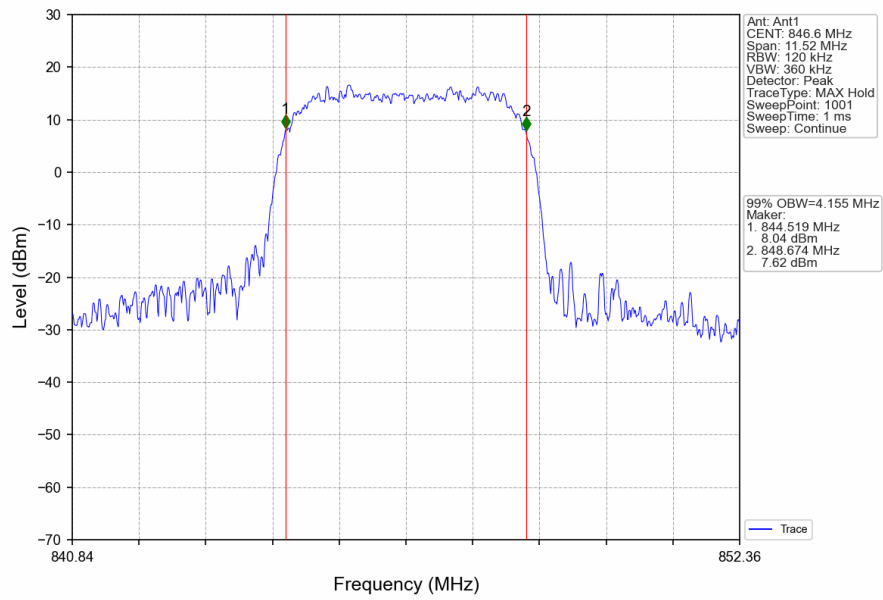

Band5_HSUPA_HCH_846.6MHz_Subtest 1_NTNV

3.2 Band5_XDB

3.2.1 Test Result

Band: 5					
ENV	Mode		Frequency (MHz)	26dB Bandwidth (MHz)	Verdict
	Network	Subset		Result	
NTNV	RMC	12.2kbps RMC	826.4	4.694	Pass
			836.6	4.704	Pass
			846.6	4.716	Pass
	HSDPA	Subtest 1	826.4	4.695	Pass
			836.6	4.725	Pass
			846.6	4.694	Pass
	HSUPA	Subtest 1	826.4	4.685	Pass
			836.6	4.722	Pass
			846.6	4.717	Pass