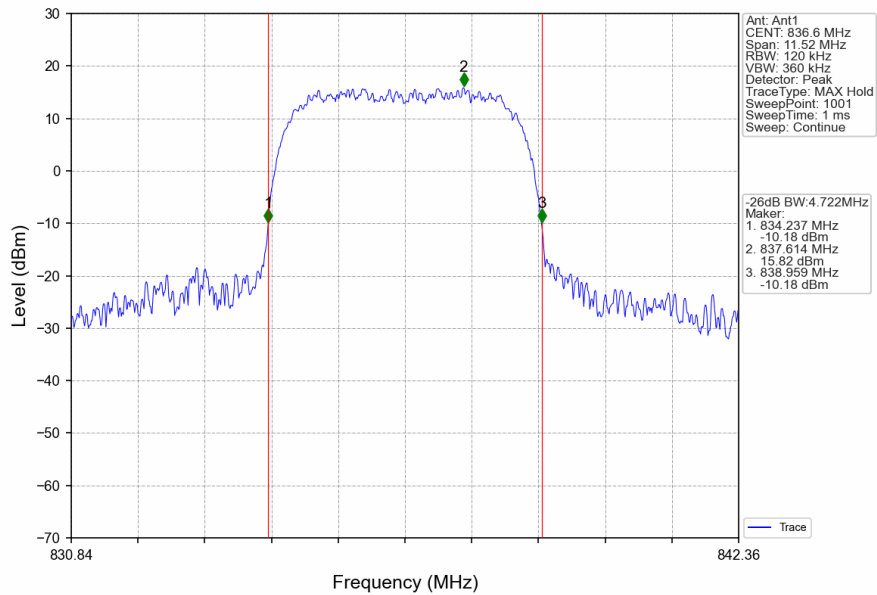

Band5_HSUPA_MCH_836.6MHz_Subtest 1_NTNV