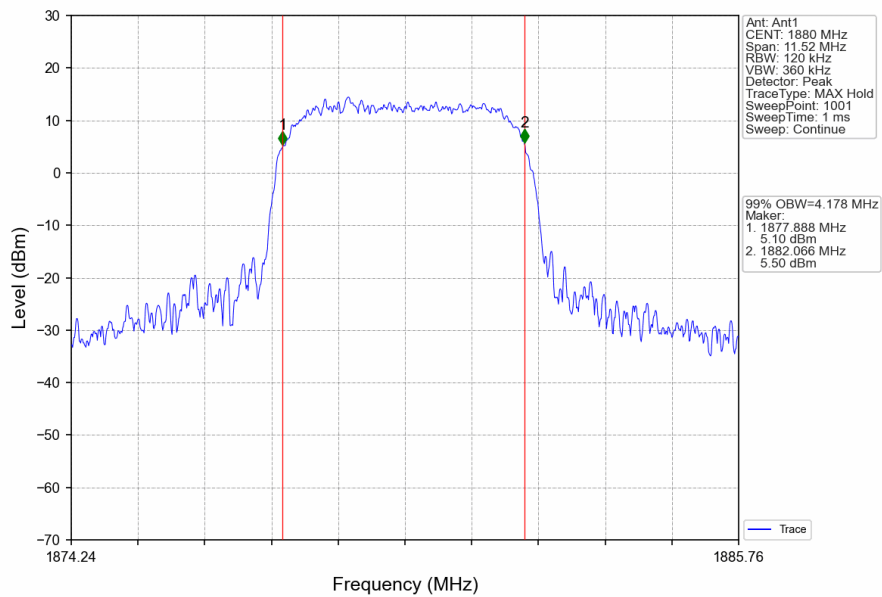

Band2_HSUPA_MCH_1880MHz_Subtest 1_NTNV