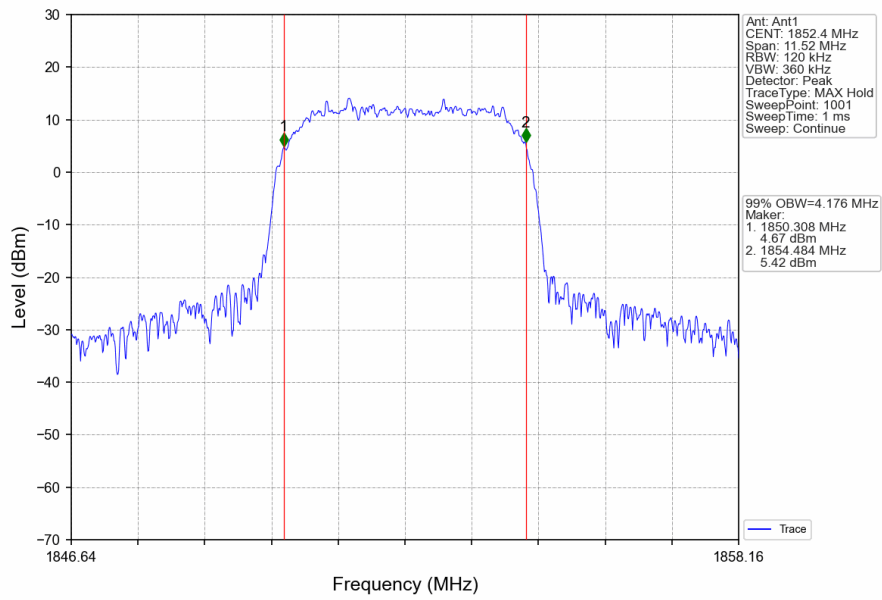

### 1.1.2 Test Graph

Band2\_RMC\_HCH\_1907.6MHz\_12.2kbps RMC\_NTNV

Band2\_HSDPA\_LCH\_1852.4MHz\_Subtest 1\_NTNV

Band2\_HSDPA\_MCH\_1880MHz\_Subtest 1\_NTNV

Band2\_HSDPA\_HCH\_1907.6MHz\_Subtest 1\_NTNV

Band2\_HSUPA\_LCH\_1852.4MHz\_Subtest 1\_NTNV