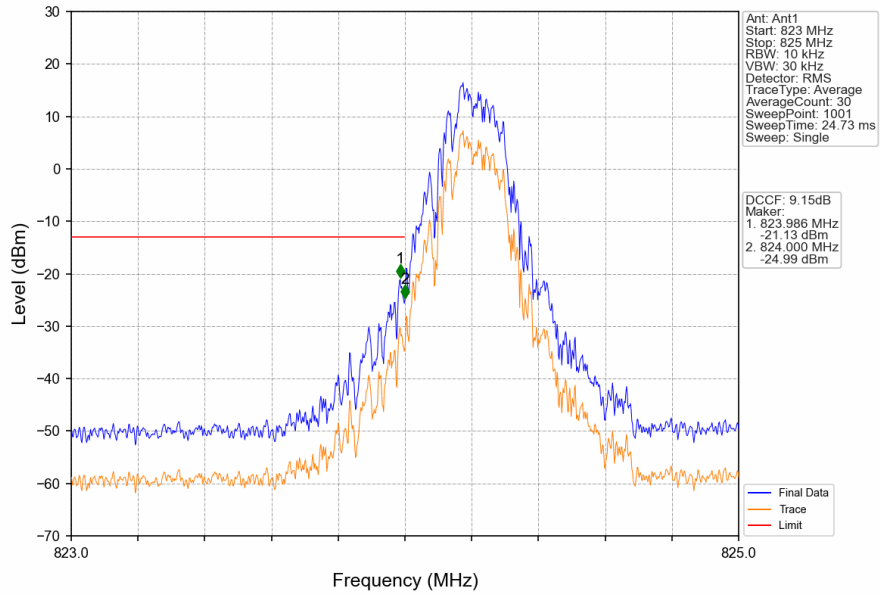

1. Spurious Emission

1.1 GSM850

1.1.1 Test Result

Band: GSM850						
ENV	Mode		Frequency (MHz)	Spurious Emission		Verdict
	Network	Subset		Result	Limit	
NTNV	GPRS	1 TX Slot	824.2	Refer To Test Graph		Pass
			836.6	Refer To Test Graph		Pass
			848.8	Refer To Test Graph		Pass
	EGPRS	1 TX Slot	824.2	Refer To Test Graph		Pass
			836.6	Refer To Test Graph		Pass
			848.8	Refer To Test Graph		Pass

1.1.2 Test Graph

GSM850_GPRS_MCH_836.6MHz_1 TX Slot_NTNV

GSM850_GPRS_HCH_848.8MHz_1 TX Slot_NTNV

GSM850_GPRS_HCH_848.8MHz_1 TX Slot_NTNV

GSM850_EGPRS_LCH_824.2MHz_1 TX Slot_NTNV

GSM850_EGPRS_LCH_824.2MHz_1 TX Slot_NTNV

GSM850_EGPRS_MCH_836.6MHz_1 TX Slot_NTNV

GSM850_EGPRS_HCH_848.8MHz_1 TX Slot_NTNV

GSM850_EGPRS_HCH_848.8MHz_1 TX Slot_NTNV

2. Spurious Emission

2.1 PCS1900

2.1.1 Test Result

Band: PCS1900						
ENV	Mode		Frequency (MHz)	Spurious Emission		Verdict
	Network	Subset		Result	Limit	
NTNV	GPRS	1 TX Slot	1850.2	Refer To Test Graph	Pass	
			1880	Refer To Test Graph	Pass	
			1909.8	Refer To Test Graph	Pass	
	EGPRS	1 TX Slot	1850.2	Refer To Test Graph	Pass	
			1880	Refer To Test Graph	Pass	
			1909.8	Refer To Test Graph	Pass	

2.1.2 Test Graph

PCS1900_GPRS_LCH_1850.2MHz_1 TX Slot_NTNV

PCS1900_GPRS_MCH_1880MHz_1 TX Slot_NTNV

PCS1900_GPRS_MCH_1880MHz_1 TX Slot_NTNV

PCS1900_GPRS_HCH_1909.8MHz_1 TX Slot_NTNV

PCS1900_GPRS_HCH_1909.8MHz_1 TX Slot_NTNV