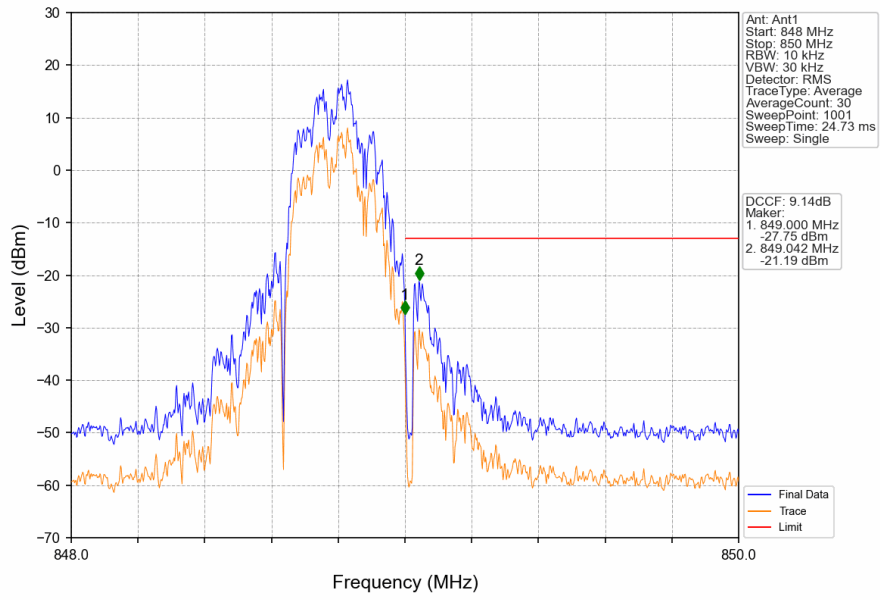

1. Spurious Emission

1.1 GSM850

1.1.1 Test Result

Band: GSM850						
ENV	Mode		Frequency (MHz)	Spurious Emission		Verdict
	Network	Subset		Result	Limit	
NTNV	GPRS	1 TX Slot	824.2	Refer To Test Graph		Pass
			836.6	Refer To Test Graph		Pass
			848.8	Refer To Test Graph		Pass
	EGPRS	1 TX Slot	824.2	Refer To Test Graph		Pass
			836.6	Refer To Test Graph		Pass
			848.8	Refer To Test Graph		Pass

1.1.2 Test Graph

GSM850_GPRS_MCH_836.6MHz_1 TX Slot_NTNV

GSM850_GPRS_HCH_848.8MHz_1 TX Slot_NTNV

GSM850_GPRS_HCH_848.8MHz_1 TX Slot_NTNV

GSM850_EGPRS_LCH_824.2MHz_1 TX Slot_NTNV

GSM850_EGPRS_LCH_824.2MHz_1 TX Slot_NTNV

GSM850_EGPRS_MCH_836.6MHz_1 TX Slot_NTNV

GSM850_EGPRS_HCH_848.8MHz_1 TX Slot_NTNV

GSM850_EGPRS_HCH_848.8MHz_1 TX Slot_NTNV

2. Spurious Emission

2.1 PCS1900

2.1.1 Test Result

Band: PCS1900						
ENV	Mode		Frequency (MHz)	Spurious Emission		Verdict
	Network	Subset		Result	Limit	
NTNV	GPRS	1 TX Slot	1850.2	Refer To Test Graph	Pass	
			1880	Refer To Test Graph	Pass	
			1909.8	Refer To Test Graph	Pass	
	EGPRS	1 TX Slot	1850.2	Refer To Test Graph	Pass	
			1880	Refer To Test Graph	Pass	
			1909.8	Refer To Test Graph	Pass	

2.1.2 Test Graph

PCS1900_GPRS_LCH_1850.2MHz_1 TX Slot_NTNV

PCS1900_GPRS_MCH_1880MHz_1 TX Slot_NTNV

PCS1900_GPRS_MCH_1880MHz_1 TX Slot_NTNV

PCS1900_GPRS_HCH_1909.8MHz_1 TX Slot_NTNV

PCS1900_GPRS_HCH_1909.8MHz_1 TX Slot_NTNV