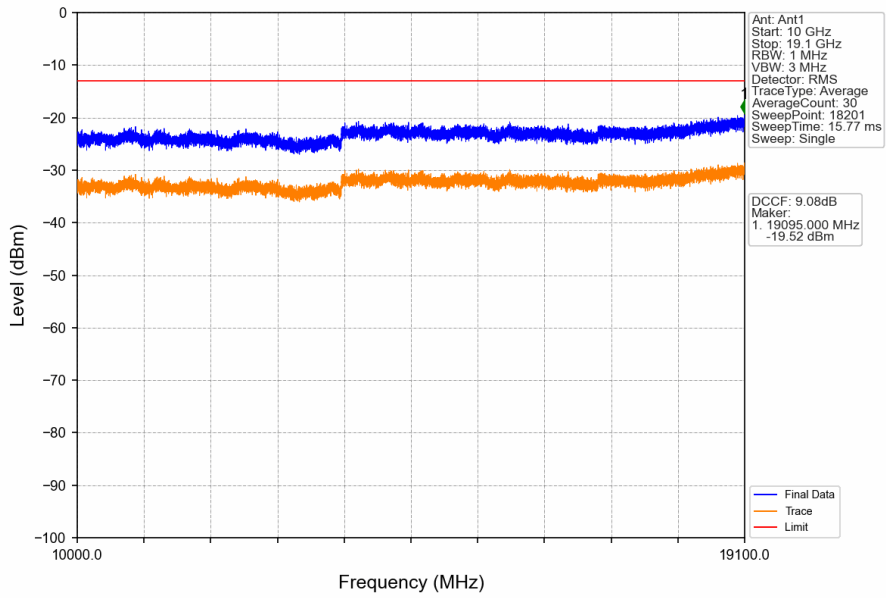

1.1.2 Test Graph

GSM850_GPRS_MCH_836.6MHz_1 TX Slot_NTNV

GSM850_GPRS_HCH_848.8MHz_1 TX Slot_NTNV

GSM850_GPRS_HCH_848.8MHz_1 TX Slot_NTNV

GSM850_EGPRS_LCH_824.2MHz_1 TX Slot_NTNV

GSM850_EGPRS_LCH_824.2MHz_1 TX Slot_NTNV

GSM850_EGPRS_MCH_836.6MHz_1 TX Slot_NTNV

GSM850_EGPRS_HCH_848.8MHz_1 TX Slot_NTNV

GSM850_EGPRS_HCH_848.8MHz_1 TX Slot_NTNV

2. Spurious Emission

2.1 PCS1900

2.1.1 Test Result

Band: PCS1900						
ENV	Mode		Frequency (MHz)	Spurious Emission		Verdict
	Network	Subset		Result	Limit	
NTNV	GPRS	1 TX Slot	1850.2	Refer To Test Graph	Pass	
			1880	Refer To Test Graph	Pass	
			1909.8	Refer To Test Graph	Pass	
	EGPRS	1 TX Slot	1850.2	Refer To Test Graph	Pass	
			1880	Refer To Test Graph	Pass	
			1909.8	Refer To Test Graph	Pass	

2.1.2 Test Graph

PCS1900_GPRS_LCH_1850.2MHz_1 TX Slot_NTNV

PCS1900_GPRS_MCH_1880MHz_1 TX Slot_NTNV

PCS1900_GPRS_MCH_1880MHz_1 TX Slot_NTNV

PCS1900_GPRS_HCH_1909.8MHz_1 TX Slot_NTNV

PCS1900_GPRS_HCH_1909.8MHz_1 TX Slot_NTNV