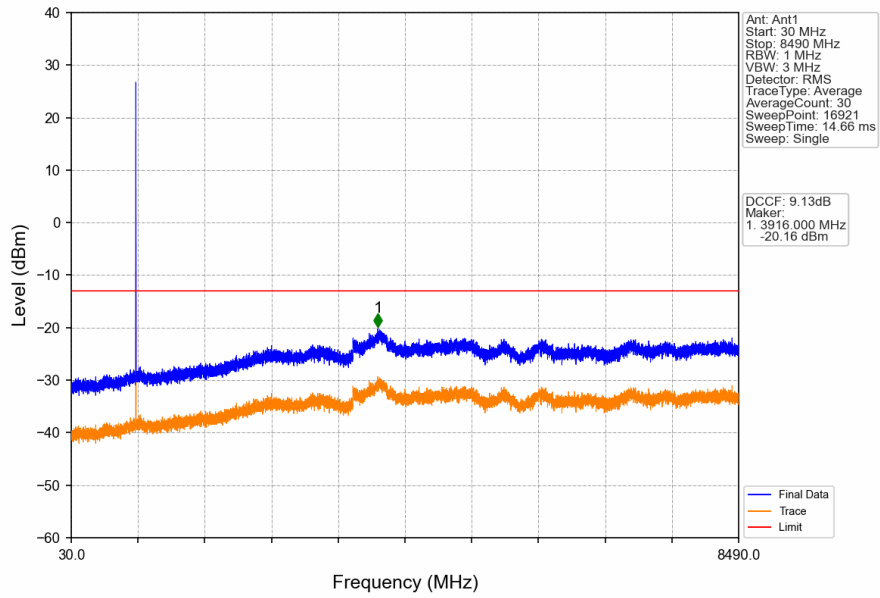

1. Spurious Emission

1.1 GSM850

1.1.1 Test Result

Band: GSM850						
ENV	Mode		Frequency (MHz)	Spurious Emission		Verdict
	Network	Subset		Result	Limit	
NTNV	GPRS	1 TX Slot	824.2	Refer To Test Graph		Pass
			836.6	Refer To Test Graph		Pass
			848.8	Refer To Test Graph		Pass
	EGPRS	1 TX Slot	824.2	Refer To Test Graph		Pass
			836.6	Refer To Test Graph		Pass
			848.8	Refer To Test Graph		Pass

1.1.2 Test Graph

GSM850_GPRS_MCH_836.6MHz_1 TX Slot_NTNV

GSM850_GPRS_HCH_848.8MHz_1 TX Slot_NTNV

GSM850_GPRS_HCH_848.8MHz_1 TX Slot_NTNV

GSM850_EGPRS_LCH_824.2MHz_1 TX Slot_NTNV

GSM850_EGPRS_LCH_824.2MHz_1 TX Slot_NTNV

GSM850_EGPRS_MCH_836.6MHz_1 TX Slot_NTNV

GSM850_EGPRS_HCH_848.8MHz_1 TX Slot_NTNV

GSM850_EGPRS_HCH_848.8MHz_1 TX Slot_NTNV

2. Spurious Emission

2.1 PCS1900

2.1.1 Test Result

Band: PCS1900						
ENV	Mode		Frequency (MHz)	Spurious Emission		Verdict
	Network	Subset		Result	Limit	
NTNV	GPRS	1 TX Slot	1850.2	Refer To Test Graph	Pass	
			1880	Refer To Test Graph	Pass	
			1909.8	Refer To Test Graph	Pass	
	EGPRS	1 TX Slot	1850.2	Refer To Test Graph	Pass	
			1880	Refer To Test Graph	Pass	
			1909.8	Refer To Test Graph	Pass	

2.1.2 Test Graph

PCS1900_GPRS_LCH_1850.2MHz_1 TX Slot_NTNV

PCS1900_GPRS_MCH_1880MHz_1 TX Slot_NTNV

PCS1900_GPRS_MCH_1880MHz_1 TX Slot_NTNV

PCS1900_GPRS_HCH_1909.8MHz_1 TX Slot_NTNV

PCS1900_GPRS_HCH_1909.8MHz_1 TX Slot_NTNV