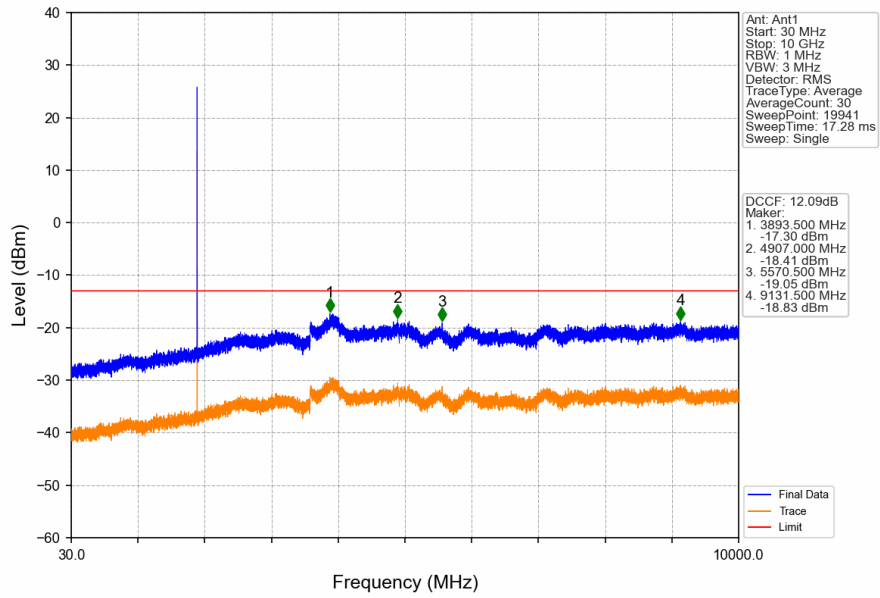

GSM850_EGPRS_MCH_836.6MHz_1 TX Slot_NTNV

GSM850_EGPRS_HCH_848.8MHz_1 TX Slot_NTNV

GSM850_EGPRS_HCH_848.8MHz_1 TX Slot_NTNV

2. Spurious Emission

2.1 PCS1900

2.1.1 Test Result

Band: PCS1900						
ENV	Mode		Frequency (MHz)	Spurious Emission		Verdict
	Network	Subset		Result	Limit	
NTNV	GPRS	1 TX Slot	1850.2	Refer To Test Graph	Pass	
			1880	Refer To Test Graph	Pass	
			1909.8	Refer To Test Graph	Pass	
	EGPRS	1 TX Slot	1850.2	Refer To Test Graph	Pass	
			1880	Refer To Test Graph	Pass	
			1909.8	Refer To Test Graph	Pass	

2.1.2 Test Graph

PCS1900_GPRS_LCH_1850.2MHz_1 TX Slot_NTNV

PCS1900_GPRS_MCH_1880MHz_1 TX Slot_NTNV

PCS1900_GPRS_MCH_1880MHz_1 TX Slot_NTNV

PCS1900_GPRS_HCH_1909.8MHz_1 TX Slot_NTNV

PCS1900_GPRS_HCH_1909.8MHz_1 TX Slot_NTNV

PCS1900_GPRS_HCH_1909.8MHz_1 TX Slot_NTNV

PCS1900_EGPRS_LCH_1850.2MHz_1 TX Slot_NTNV

PCS1900_EGPRS_LCH_1850.2MHz_1 TX Slot_NTNV

PCS1900_EGPRS_LCH_1850.2MHz_1 TX Slot_NTNV

PCS1900_EGPRS_MCH_1880MHz_1 TX Slot_NTNV