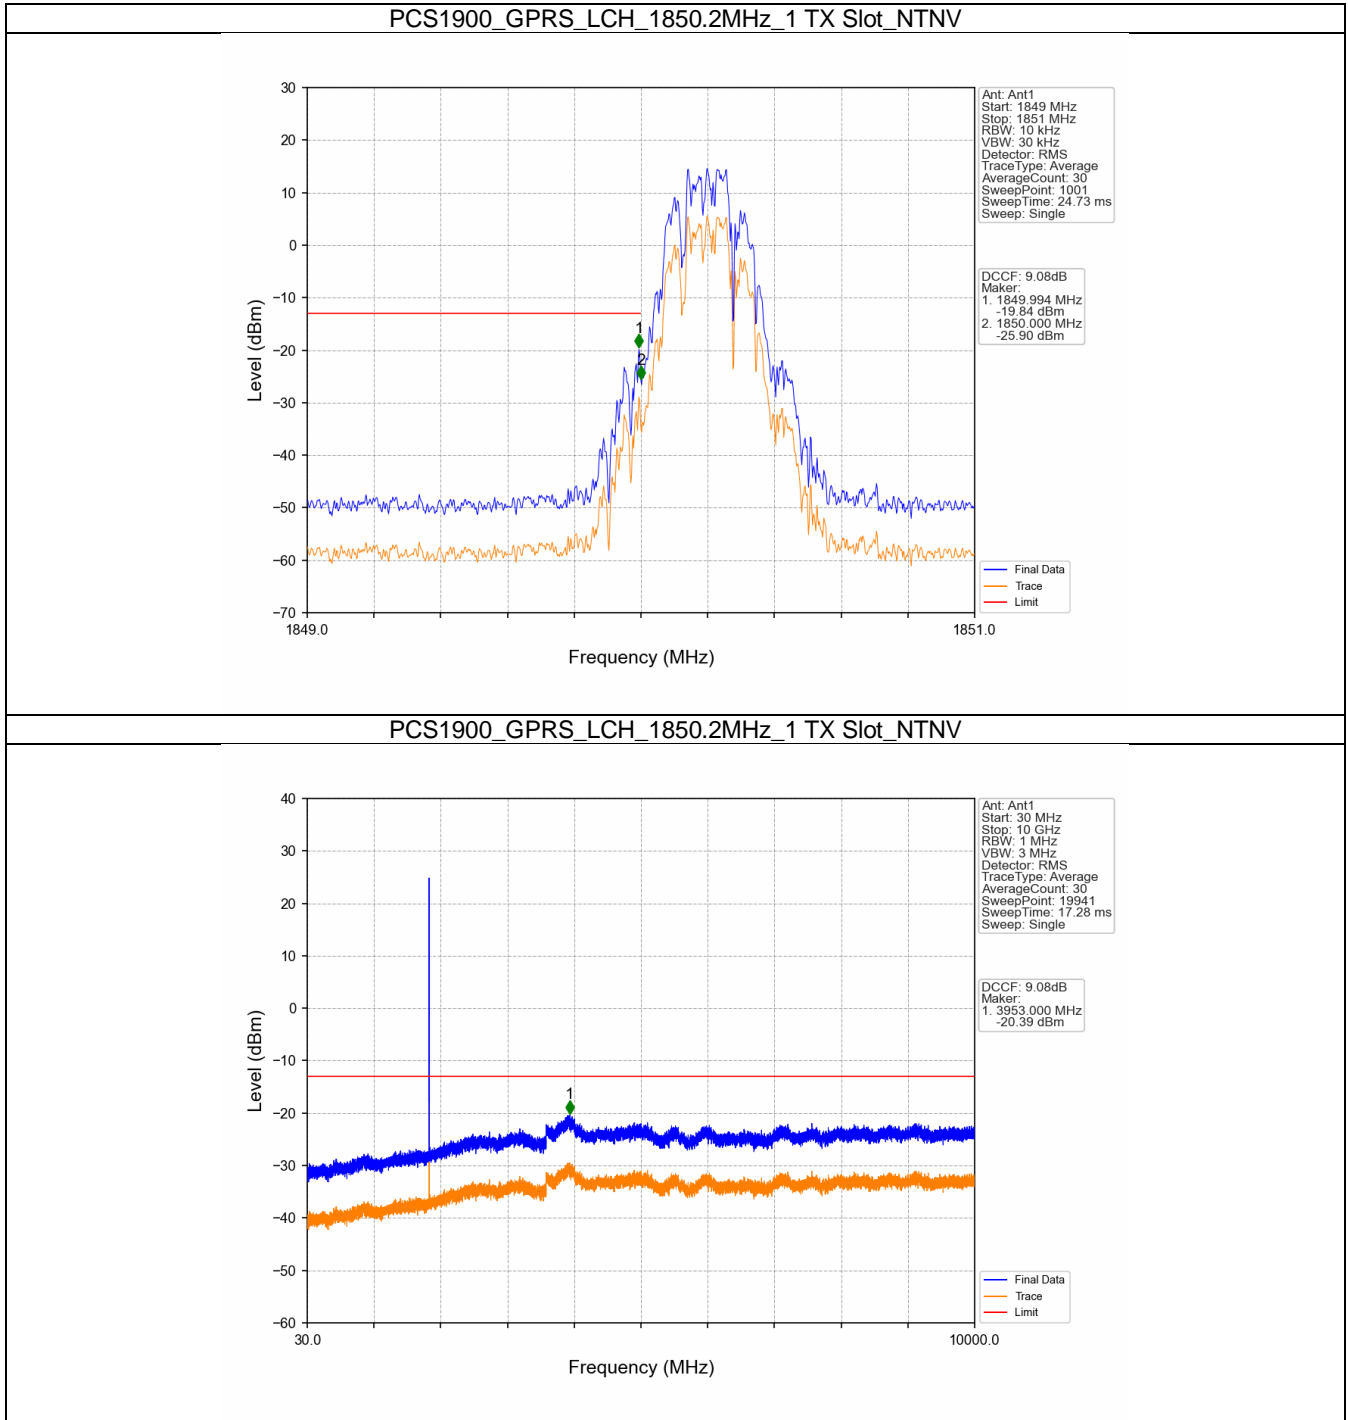

1.1.2 Test Graph

GSM850_GPRS_MCH_836.6MHz_1 TX Slot_NTNV

GSM850_GPRS_HCH_848.8MHz_1 TX Slot_NTNV

GSM850_GPRS_HCH_848.8MHz_1 TX Slot_NTNV

GSM850_EGPRS_LCH_824.2MHz_1 TX Slot_NTNV

GSM850_EGPRS_LCH_824.2MHz_1 TX Slot_NTNV

GSM850_EGPRS_MCH_836.6MHz_1 TX Slot_NTNV

GSM850_EGPRS_HCH_848.8MHz_1 TX Slot_NTNV

GSM850_EGPRS_HCH_848.8MHz_1 TX Slot_NTNV

2. Spurious Emission

2.1 PCS1900

2.1.1 Test Result

Band: PCS1900						
ENV	Mode		Frequency (MHz)	Spurious Emission		Verdict
	Network	Subset		Result	Limit	
NTNV	GPRS	1 TX Slot	1850.2	Refer To Test Graph	Pass	
			1880	Refer To Test Graph	Pass	
			1909.8	Refer To Test Graph	Pass	
	EGPRS	1 TX Slot	1850.2	Refer To Test Graph	Pass	
			1880	Refer To Test Graph	Pass	
			1909.8	Refer To Test Graph	Pass	

2.1.2 Test Graph

PCS1900_GPRS_LCH_1850.2MHz_1 TX Slot_NTNV

PCS1900_GPRS_MCH_1880MHz_1 TX Slot_NTNV

PCS1900_GPRS_MCH_1880MHz_1 TX Slot_NTNV

PCS1900_GPRS_HCH_1909.8MHz_1 TX Slot_NTNV

PCS1900_GPRS_HCH_1909.8MHz_1 TX Slot_NTNV

PCS1900_GPRS_HCH_1909.8MHz_1 TX Slot_NTNV

PCS1900_EGPRS_LCH_1850.2MHz_1 TX Slot_NTNV

PCS1900_EGPRS_LCH_1850.2MHz_1 TX Slot_NTNV

PCS1900_EGPRS_LCH_1850.2MHz_1 TX Slot_NTNV

PCS1900_EGPRS_MCH_1880MHz_1 TX Slot_NTNV