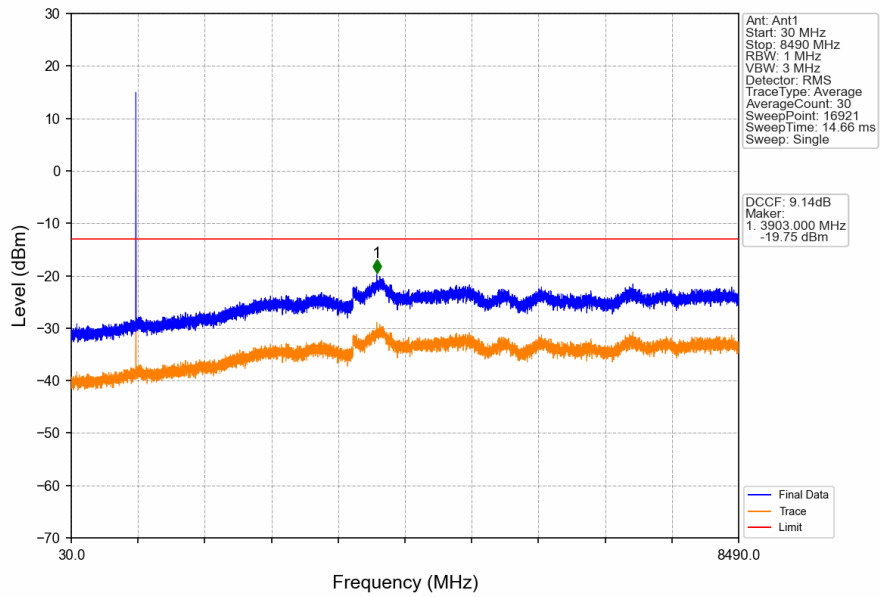

1. Spurious Emission

1.1 GSM850

1.1.1 Test Result

Band: GSM850						
ENV	Mode		Frequency (MHz)	Spurious Emission		Verdict
	Network	Subset		Result	Limit	
NTNV	GPRS	1 TX Slot	824.2	Refer To Test Graph		Pass
			836.6	Refer To Test Graph		Pass
			848.8	Refer To Test Graph		Pass
	EGPRS	1 TX Slot	824.2	Refer To Test Graph		Pass
			836.6	Refer To Test Graph		Pass
			848.8	Refer To Test Graph		Pass

1.1.2 Test Graph

GSM850_GPRS_MCH_836.6MHz_1 TX Slot_NTNV

GSM850_GPRS_HCH_848.8MHz_1 TX Slot_NTNV

GSM850_GPRS_HCH_848.8MHz_1 TX Slot_NTNV

GSM850_EGPRS_LCH_824.2MHz_1 TX Slot_NTNV

GSM850_EGPRS_LCH_824.2MHz_1 TX Slot_NTNV

GSM850_EGPRS_MCH_836.6MHz_1 TX Slot_NTNV

GSM850_EGPRS_HCH_848.8MHz_1 TX Slot_NTNV

GSM850_EGPRS_HCH_848.8MHz_1 TX Slot_NTNV

2. Spurious Emission

2.1 PCS1900

2.1.1 Test Result

Band: PCS1900						
ENV	Mode		Frequency (MHz)	Spurious Emission		Verdict
	Network	Subset		Result	Limit	
NTNV	GPRS	1 TX Slot	1850.2	Refer To Test Graph	Pass	
			1880	Refer To Test Graph	Pass	
			1909.8	Refer To Test Graph	Pass	
	EGPRS	1 TX Slot	1850.2	Refer To Test Graph	Pass	
			1880	Refer To Test Graph	Pass	
			1909.8	Refer To Test Graph	Pass	

2.1.2 Test Graph

PCS1900_GPRS_LCH_1850.2MHz_1 TX Slot_NTNV

PCS1900_GPRS_MCH_1880MHz_1 TX Slot_NTNV

PCS1900_GPRS_MCH_1880MHz_1 TX Slot_NTNV

PCS1900_GPRS_HCH_1909.8MHz_1 TX Slot_NTNV

PCS1900_GPRS_HCH_1909.8MHz_1 TX Slot_NTNV