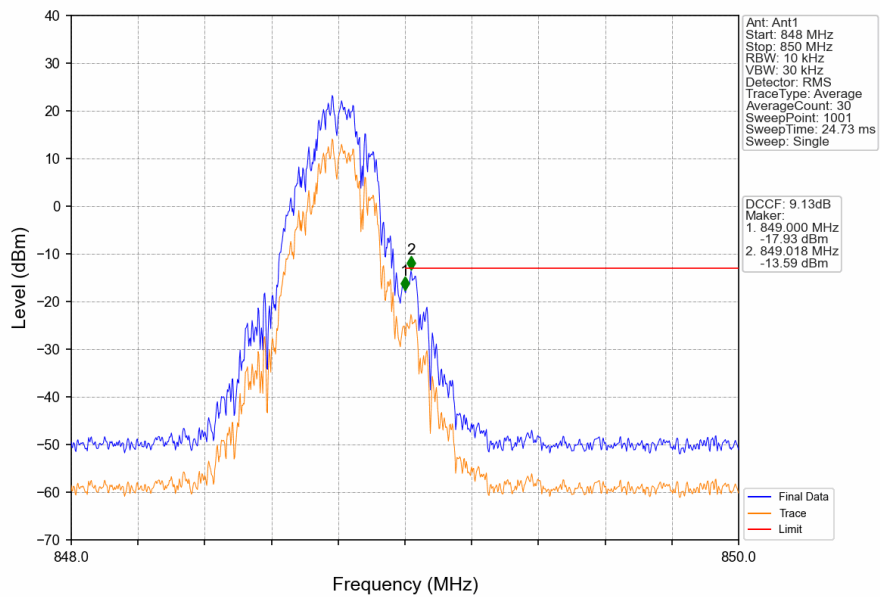

1. Spurious Emission

1.1 GSM850

1.1.1 Test Result

Band: GSM850						
ENV	Mode		Frequency (MHz)	Spurious Emission		Verdict
	Network	Subset		Result	Limit	
NTNV	GPRS	1 TX Slot	824.2	Refer To Test Graph		Pass
			836.6	Refer To Test Graph		Pass
			848.8	Refer To Test Graph		Pass
	EGPRS	1 TX Slot	824.2	Refer To Test Graph		Pass
			836.6	Refer To Test Graph		Pass
			848.8	Refer To Test Graph		Pass

1.1.2 Test Graph

GSM850_GPRS_MCH_836.6MHz_1 TX Slot_NTNV

GSM850_GPRS_HCH_848.8MHz_1 TX Slot_NTNV

GSM850_GPRS_HCH_848.8MHz_1 TX Slot_NTNV

GSM850_EGPRS_LCH_824.2MHz_1 TX Slot_NTNV

GSM850_EGPRS_LCH_824.2MHz_1 TX Slot_NTNV

GSM850_EGPRS_MCH_836.6MHz_1 TX Slot_NTNV

GSM850_EGPRS_HCH_848.8MHz_1 TX Slot_NTNV

GSM850_EGPRS_HCH_848.8MHz_1 TX Slot_NTNV

2. Spurious Emission

2.1 PCS1900

2.1.1 Test Result

Band: PCS1900						
ENV	Mode		Frequency (MHz)	Spurious Emission		Verdict
	Network	Subset		Result	Limit	
NTNV	GPRS	1 TX Slot	1850.2	Refer To Test Graph	Pass	
			1880	Refer To Test Graph	Pass	
			1909.8	Refer To Test Graph	Pass	
	EGPRS	1 TX Slot	1850.2	Refer To Test Graph	Pass	
			1880	Refer To Test Graph	Pass	
			1909.8	Refer To Test Graph	Pass	

2.1.2 Test Graph

PCS1900_GPRS_LCH_1850.2MHz_1 TX Slot_NTNV

PCS1900_GPRS_MCH_1880MHz_1 TX Slot_NTNV

PCS1900_GPRS_MCH_1880MHz_1 TX Slot_NTNV

PCS1900_GPRS_HCH_1909.8MHz_1 TX Slot_NTNV

PCS1900_GPRS_HCH_1909.8MHz_1 TX Slot_NTNV