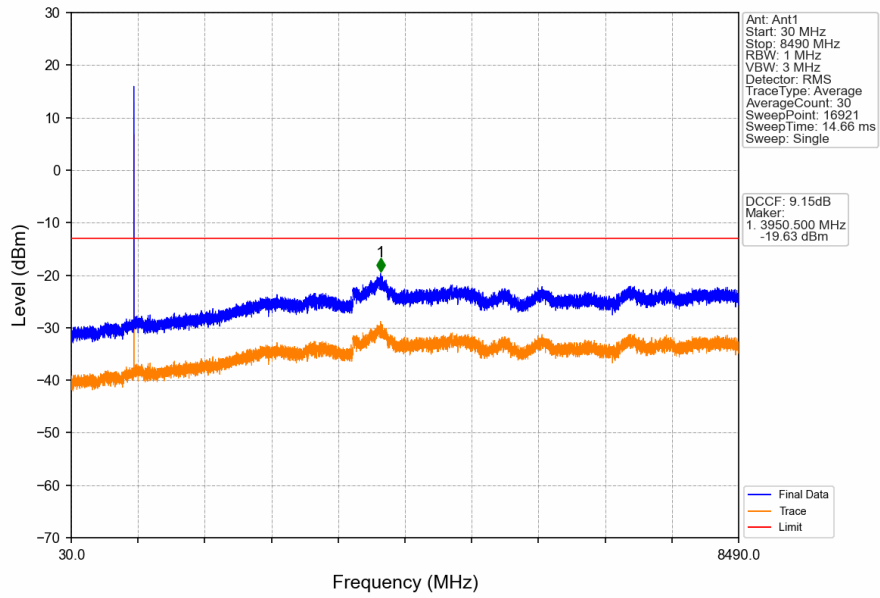

1. Spurious Emission

1.1 GSM850

1.1.1 Test Result

Band: GSM850						
ENV	Mode		Frequency (MHz)	Spurious Emission		Verdict
	Network	Subset		Result	Limit	
NTNV	GPRS	1 TX Slot	824.2	Refer To Test Graph		Pass
			836.6	Refer To Test Graph		Pass
			848.8	Refer To Test Graph		Pass
	EGPRS	1 TX Slot	824.2	Refer To Test Graph		Pass
			836.6	Refer To Test Graph		Pass
			848.8	Refer To Test Graph		Pass

1.1.2 Test Graph

GSM850_GPRS_MCH_836.6MHz_1 TX Slot_NTNV

GSM850_GPRS_HCH_848.8MHz_1 TX Slot_NTNV

GSM850_GPRS_HCH_848.8MHz_1 TX Slot_NTNV

GSM850_EGPRS_LCH_824.2MHz_1 TX Slot_NTNV

GSM850_EGPRS_LCH_824.2MHz_1 TX Slot_NTNV

GSM850_EGPRS_MCH_836.6MHz_1 TX Slot_NTNV

GSM850_EGPRS_HCH_848.8MHz_1 TX Slot_NTNV

GSM850_EGPRS_HCH_848.8MHz_1 TX Slot_NTNV

2. Spurious Emission

2.1 PCS1900

2.1.1 Test Result

Band: PCS1900						
ENV	Mode		Frequency (MHz)	Spurious Emission		Verdict
	Network	Subset		Result	Limit	
NTNV	GPRS	1 TX Slot	1850.2	Refer To Test Graph	Pass	
			1880	Refer To Test Graph	Pass	
			1909.8	Refer To Test Graph	Pass	
	EGPRS	1 TX Slot	1850.2	Refer To Test Graph	Pass	
			1880	Refer To Test Graph	Pass	
			1909.8	Refer To Test Graph	Pass	

2.1.2 Test Graph

PCS1900_GPRS_LCH_1850.2MHz_1 TX Slot_NTNV

PCS1900_GPRS_MCH_1880MHz_1 TX Slot_NTNV

PCS1900_GPRS_MCH_1880MHz_1 TX Slot_NTNV

PCS1900_GPRS_HCH_1909.8MHz_1 TX Slot_NTNV

PCS1900_GPRS_HCH_1909.8MHz_1 TX Slot_NTNV