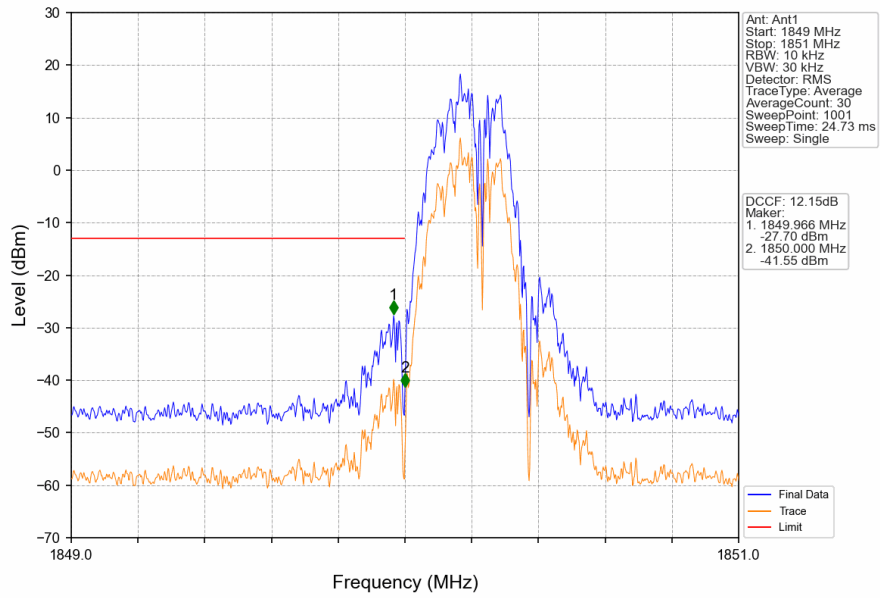

GSM850_EGPRS_MCH_836.6MHz_1 TX Slot_NTNV

GSM850_EGPRS_HCH_848.8MHz_1 TX Slot_NTNV

GSM850_EGPRS_HCH_848.8MHz_1 TX Slot_NTNV

2. Spurious Emission

2.1 PCS1900

2.1.1 Test Result

Band: PCS1900						
ENV	Mode		Frequency (MHz)	Spurious Emission		Verdict
	Network	Subset		Result	Limit	
NTNV	GPRS	1 TX Slot	1850.2	Refer To Test Graph	Pass	
			1880	Refer To Test Graph	Pass	
			1909.8	Refer To Test Graph	Pass	
	EGPRS	1 TX Slot	1850.2	Refer To Test Graph	Pass	
			1880	Refer To Test Graph	Pass	
			1909.8	Refer To Test Graph	Pass	

2.1.2 Test Graph

PCS1900_GPRS_LCH_1850.2MHz_1 TX Slot_NTNV

PCS1900_GPRS_MCH_1880MHz_1 TX Slot_NTNV

PCS1900_GPRS_MCH_1880MHz_1 TX Slot_NTNV

PCS1900_GPRS_HCH_1909.8MHz_1 TX Slot_NTNV

PCS1900_GPRS_HCH_1909.8MHz_1 TX Slot_NTNV

PCS1900_GPRS_HCH_1909.8MHz_1 TX Slot_NTNV

PCS1900_EGPRS_LCH_1850.2MHz_1 TX Slot_NTNV

PCS1900_EGPRS_LCH_1850.2MHz_1 TX Slot_NTNV

PCS1900_EGPRS_LCH_1850.2MHz_1 TX Slot_NTNV

PCS1900_EGPRS_MCH_1880MHz_1 TX Slot_NTNV