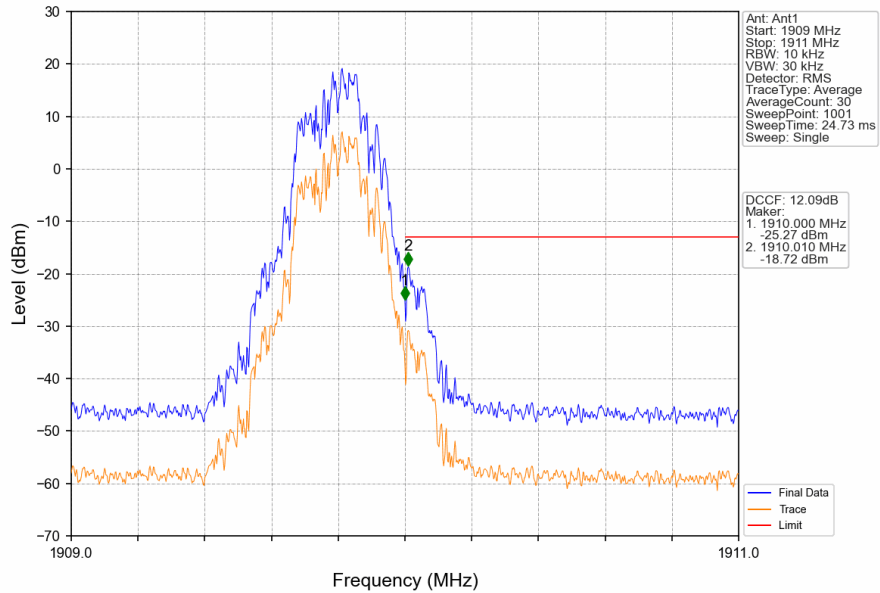

GSM850_EGPRS_MCH_836.6MHz_1 TX Slot_NTNV

GSM850_EGPRS_HCH_848.8MHz_1 TX Slot_NTNV

GSM850_EGPRS_HCH_848.8MHz_1 TX Slot_NTNV

2. Spurious Emission

2.1 PCS1900

2.1.1 Test Result

Band: PCS1900						
ENV	Mode		Frequency (MHz)	Spurious Emission		Verdict
	Network	Subset		Result	Limit	
NTNV	GPRS	1 TX Slot	1850.2	Refer To Test Graph	Pass	
			1880	Refer To Test Graph	Pass	
			1909.8	Refer To Test Graph	Pass	
	EGPRS	1 TX Slot	1850.2	Refer To Test Graph	Pass	
			1880	Refer To Test Graph	Pass	
			1909.8	Refer To Test Graph	Pass	

2.1.2 Test Graph

PCS1900_GPRS_LCH_1850.2MHz_1 TX Slot_NTNV

PCS1900_GPRS_MCH_1880MHz_1 TX Slot_NTNV

PCS1900_GPRS_MCH_1880MHz_1 TX Slot_NTNV

PCS1900_GPRS_HCH_1909.8MHz_1 TX Slot_NTNV

PCS1900_GPRS_HCH_1909.8MHz_1 TX Slot_NTNV

PCS1900_GPRS_HCH_1909.8MHz_1 TX Slot_NTNV

PCS1900_EGPRS_LCH_1850.2MHz_1 TX Slot_NTNV

PCS1900_EGPRS_LCH_1850.2MHz_1 TX Slot_NTNV

PCS1900_EGPRS_LCH_1850.2MHz_1 TX Slot_NTNV

PCS1900_EGPRS_MCH_1880MHz_1 TX Slot_NTNV