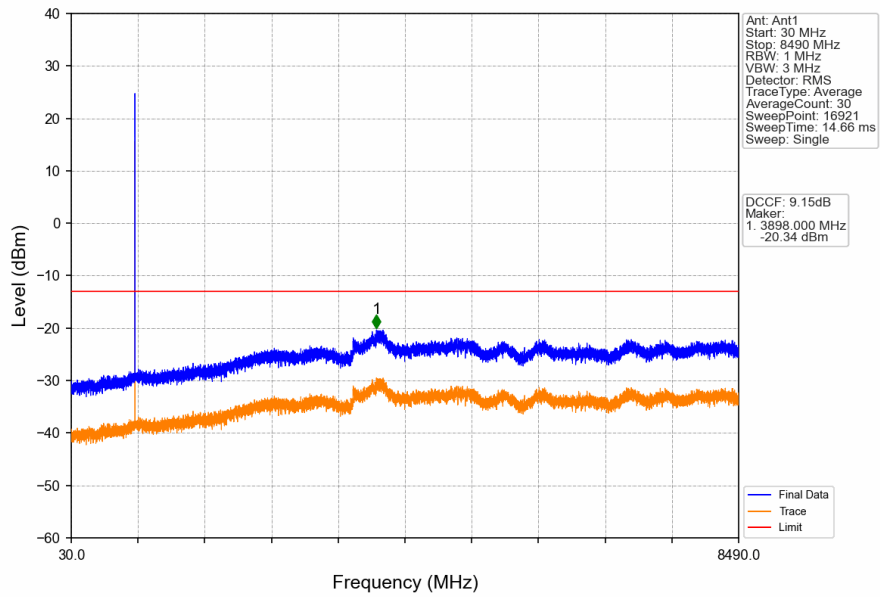

1. Spurious Emission

1.1 GSM850

1.1.1 Test Result

Band: GSM850						
ENV	Mode		Frequency (MHz)	Spurious Emission		Verdict
	Network	Subset		Result	Limit	
NTNV	GPRS	1 TX Slot	824.2	Refer To Test Graph		Pass
			836.6	Refer To Test Graph		Pass
			848.8	Refer To Test Graph		Pass
	EGPRS	1 TX Slot	824.2	Refer To Test Graph		Pass
			836.6	Refer To Test Graph		Pass
			848.8	Refer To Test Graph		Pass

1.1.2 Test Graph

GSM850_GPRS_MCH_836.6MHz_1 TX Slot_NTNV

GSM850_GPRS_HCH_848.8MHz_1 TX Slot_NTNV

GSM850_GPRS_HCH_848.8MHz_1 TX Slot_NTNV

GSM850_EGPRS_LCH_824.2MHz_1 TX Slot_NTNV

GSM850_EGPRS_LCH_824.2MHz_1 TX Slot_NTNV

GSM850_EGPRS_MCH_836.6MHz_1 TX Slot_NTNV

GSM850_EGPRS_HCH_848.8MHz_1 TX Slot_NTNV

GSM850_EGPRS_HCH_848.8MHz_1 TX Slot_NTNV

2. Spurious Emission

2.1 PCS1900

2.1.1 Test Result

Band: PCS1900						
ENV	Mode		Frequency (MHz)	Spurious Emission		Verdict
	Network	Subset		Result	Limit	
NTNV	GPRS	1 TX Slot	1850.2	Refer To Test Graph	Pass	
			1880	Refer To Test Graph	Pass	
			1909.8	Refer To Test Graph	Pass	
	EGPRS	1 TX Slot	1850.2	Refer To Test Graph	Pass	
			1880	Refer To Test Graph	Pass	
			1909.8	Refer To Test Graph	Pass	

2.1.2 Test Graph

PCS1900_GPRS_LCH_1850.2MHz_1 TX Slot_NTNV

PCS1900_GPRS_MCH_1880MHz_1 TX Slot_NTNV

PCS1900_GPRS_MCH_1880MHz_1 TX Slot_NTNV

PCS1900_GPRS_HCH_1909.8MHz_1 TX Slot_NTNV

PCS1900_GPRS_HCH_1909.8MHz_1 TX Slot_NTNV