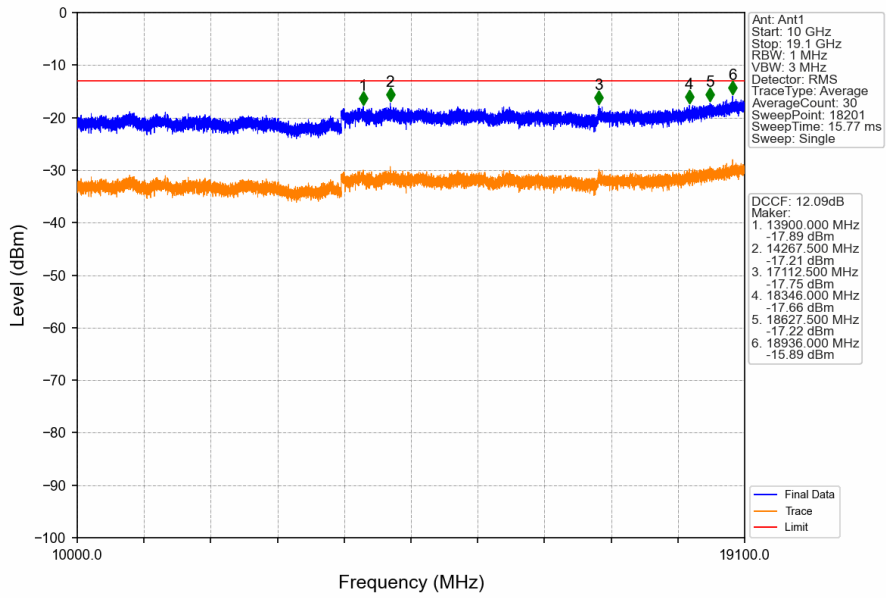

GSM850_EGPRS_MCH_836.6MHz_1 TX Slot_NTNV

GSM850_EGPRS_HCH_848.8MHz_1 TX Slot_NTNV

GSM850_EGPRS_HCH_848.8MHz_1 TX Slot_NTNV

2. Spurious Emission

2.1 PCS1900

2.1.1 Test Result

Band: PCS1900						
ENV	Mode		Frequency (MHz)	Spurious Emission		Verdict
	Network	Subset		Result	Limit	
NTNV	GPRS	1 TX Slot	1850.2	Refer To Test Graph	Pass	
			1880	Refer To Test Graph	Pass	
			1909.8	Refer To Test Graph	Pass	
	EGPRS	1 TX Slot	1850.2	Refer To Test Graph	Pass	
			1880	Refer To Test Graph	Pass	
			1909.8	Refer To Test Graph	Pass	

2.1.2 Test Graph

PCS1900_GPRS_LCH_1850.2MHz_1 TX Slot_NTNV

PCS1900_GPRS_MCH_1880MHz_1 TX Slot_NTNV

PCS1900_GPRS_MCH_1880MHz_1 TX Slot_NTNV

PCS1900_GPRS_HCH_1909.8MHz_1 TX Slot_NTNV

PCS1900_GPRS_HCH_1909.8MHz_1 TX Slot_NTNV

PCS1900_GPRS_HCH_1909.8MHz_1 TX Slot_NTNV

PCS1900_EGPRS_LCH_1850.2MHz_1 TX Slot_NTNV

PCS1900_EGPRS_LCH_1850.2MHz_1 TX Slot_NTNV

PCS1900_EGPRS_LCH_1850.2MHz_1 TX Slot_NTNV

PCS1900_EGPRS_MCH_1880MHz_1 TX Slot_NTNV