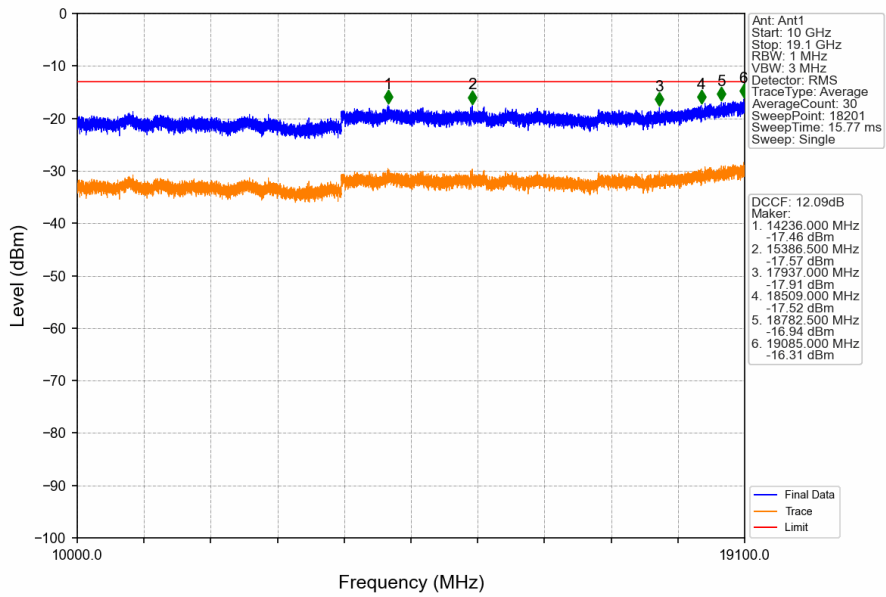

GSM850_EGPRS_MCH_836.6MHz_1 TX Slot_NTNV

GSM850_EGPRS_HCH_848.8MHz_1 TX Slot_NTNV

GSM850_EGPRS_HCH_848.8MHz_1 TX Slot_NTNV

2. Spurious Emission

2.1 PCS1900

2.1.1 Test Result

Band: PCS1900						
ENV	Mode		Frequency (MHz)	Spurious Emission		Verdict
	Network	Subset		Result	Limit	
NTNV	GPRS	1 TX Slot	1850.2	Refer To Test Graph	Pass	
			1880	Refer To Test Graph	Pass	
			1909.8	Refer To Test Graph	Pass	
	EGPRS	1 TX Slot	1850.2	Refer To Test Graph	Pass	
			1880	Refer To Test Graph	Pass	
			1909.8	Refer To Test Graph	Pass	

2.1.2 Test Graph

PCS1900_GPRS_LCH_1850.2MHz_1 TX Slot_NTNV

PCS1900_GPRS_MCH_1880MHz_1 TX Slot_NTNV

PCS1900_GPRS_MCH_1880MHz_1 TX Slot_NTNV

PCS1900_GPRS_HCH_1909.8MHz_1 TX Slot_NTNV

PCS1900_GPRS_HCH_1909.8MHz_1 TX Slot_NTNV

PCS1900_GPRS_HCH_1909.8MHz_1 TX Slot_NTNV

PCS1900_EGPRS_LCH_1850.2MHz_1 TX Slot_NTNV

PCS1900_EGPRS_LCH_1850.2MHz_1 TX Slot_NTNV

PCS1900_EGPRS_LCH_1850.2MHz_1 TX Slot_NTNV

PCS1900_EGPRS_MCH_1880MHz_1 TX Slot_NTNV