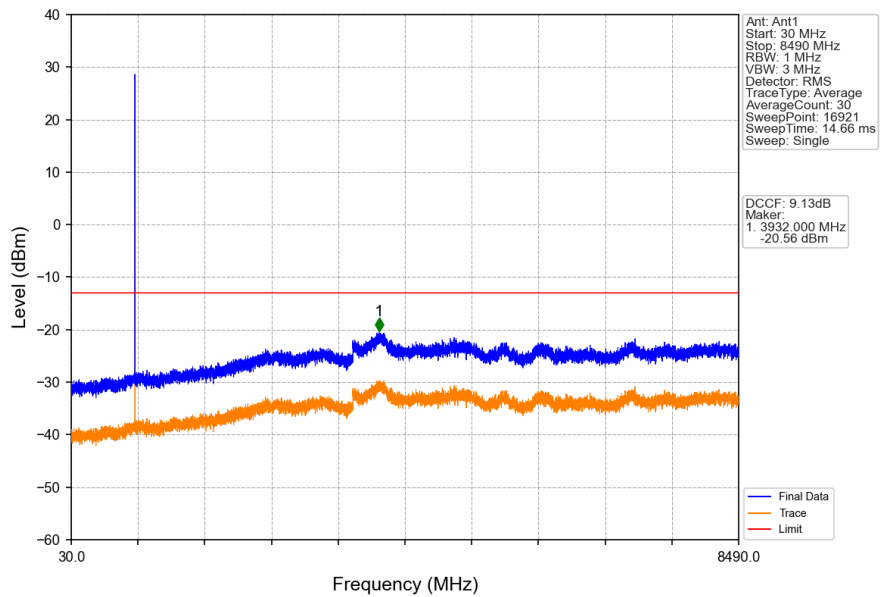

1. Spurious Emission

1.1 GSM850

1.1.1 Test Result

Band: GSM850						
ENV	Mode		Frequency (MHz)	Spurious Emission		Verdict
	Network	Subset		Result	Limit	
NTNV	GPRS	1 TX Slot	824.2	Refer To Test Graph		Pass
			836.6	Refer To Test Graph		Pass
			848.8	Refer To Test Graph		Pass
	EGPRS	1 TX Slot	824.2	Refer To Test Graph		Pass
			836.6	Refer To Test Graph		Pass
			848.8	Refer To Test Graph		Pass

1.1.2 Test Graph

GSM850_GPRS_MCH_836.6MHz_1 TX Slot_NTNV

GSM850_GPRS_HCH_848.8MHz_1 TX Slot_NTNV

GSM850_GPRS_HCH_848.8MHz_1 TX Slot_NTNV

GSM850_EGPRS_LCH_824.2MHz_1 TX Slot_NTNV

GSM850_EGPRS_LCH_824.2MHz_1 TX Slot_NTNV

GSM850_EGPRS_MCH_836.6MHz_1 TX Slot_NTNV

GSM850_EGPRS_HCH_848.8MHz_1 TX Slot_NTNV

GSM850_EGPRS_HCH_848.8MHz_1 TX Slot_NTNV

2. Spurious Emission

2.1 PCS1900

2.1.1 Test Result

Band: PCS1900						
ENV	Mode		Frequency (MHz)	Spurious Emission		Verdict
	Network	Subset		Result	Limit	
NTNV	GPRS	1 TX Slot	1850.2	Refer To Test Graph	Pass	
			1880	Refer To Test Graph	Pass	
			1909.8	Refer To Test Graph	Pass	
	EGPRS	1 TX Slot	1850.2	Refer To Test Graph	Pass	
			1880	Refer To Test Graph	Pass	
			1909.8	Refer To Test Graph	Pass	