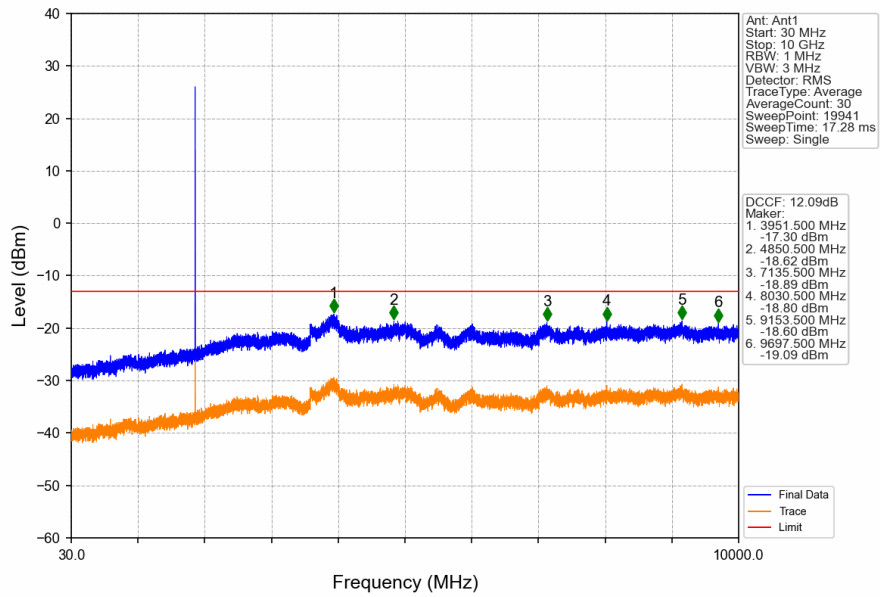

1.1.2 Test Graph

GSM850_GPRS_MCH_836.6MHz_1 TX Slot_NTNV

GSM850_GPRS_HCH_848.8MHz_1 TX Slot_NTNV

GSM850_GPRS_HCH_848.8MHz_1 TX Slot_NTNV

GSM850_EGPRS_LCH_824.2MHz_1 TX Slot_NTNV

GSM850_EGPRS_LCH_824.2MHz_1 TX Slot_NTNV

GSM850_EGPRS_MCH_836.6MHz_1 TX Slot_NTNV

GSM850_EGPRS_HCH_848.8MHz_1 TX Slot_NTNV

GSM850_EGPRS_HCH_848.8MHz_1 TX Slot_NTNV

2. Spurious Emission

2.1 PCS1900

2.1.1 Test Result

Band: PCS1900						
ENV	Mode		Frequency (MHz)	Spurious Emission		Verdict
	Network	Subset		Result	Limit	
NTNV	GPRS	1 TX Slot	1850.2	Refer To Test Graph	Pass	
			1880	Refer To Test Graph	Pass	
			1909.8	Refer To Test Graph	Pass	
	EGPRS	1 TX Slot	1850.2	Refer To Test Graph	Pass	
			1880	Refer To Test Graph	Pass	
			1909.8	Refer To Test Graph	Pass	

2.1.2 Test Graph

PCS1900_GPRS_LCH_1850.2MHz_1 TX Slot_NTNV

PCS1900_GPRS_MCH_1880MHz_1 TX Slot_NTNV

PCS1900_GPRS_MCH_1880MHz_1 TX Slot_NTNV

PCS1900_GPRS_HCH_1909.8MHz_1 TX Slot_NTNV

PCS1900_GPRS_HCH_1909.8MHz_1 TX Slot_NTNV