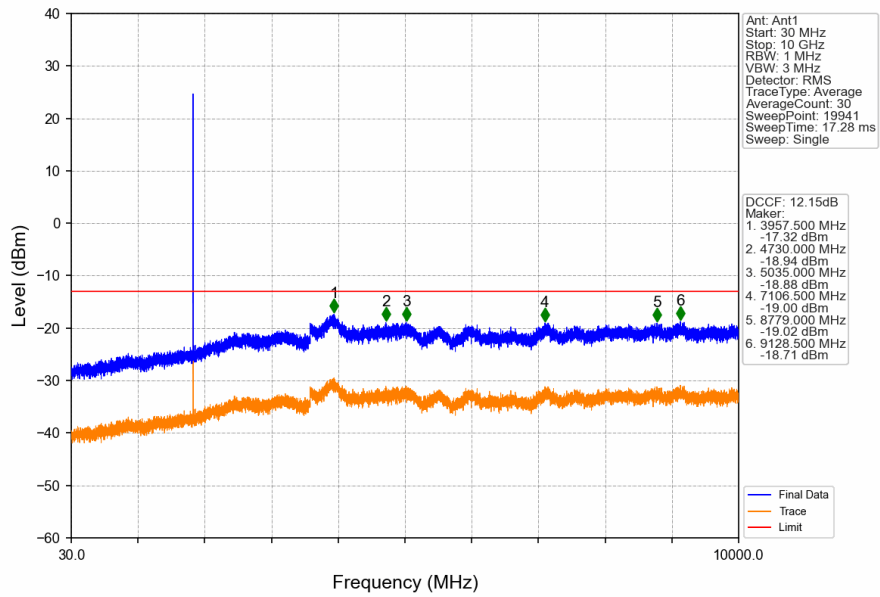

GSM850_EGPRS_MCH_836.6MHz_1 TX Slot_NTNV

GSM850_EGPRS_HCH_848.8MHz_1 TX Slot_NTNV

GSM850_EGPRS_HCH_848.8MHz_1 TX Slot_NTNV

2. Spurious Emission

2.1 PCS1900

2.1.1 Test Result

Band: PCS1900						
ENV	Mode		Frequency (MHz)	Spurious Emission		Verdict
	Network	Subset		Result	Limit	
NTNV	GPRS	1 TX Slot	1850.2	Refer To Test Graph	Pass	
			1880	Refer To Test Graph	Pass	
			1909.8	Refer To Test Graph	Pass	
	EGPRS	1 TX Slot	1850.2	Refer To Test Graph	Pass	
			1880	Refer To Test Graph	Pass	
			1909.8	Refer To Test Graph	Pass	

2.1.2 Test Graph

PCS1900_GPRS_LCH_1850.2MHz_1 TX Slot_NTNV

PCS1900_GPRS_MCH_1880MHz_1 TX Slot_NTNV

PCS1900_GPRS_MCH_1880MHz_1 TX Slot_NTNV

PCS1900_GPRS_HCH_1909.8MHz_1 TX Slot_NTNV

PCS1900_GPRS_HCH_1909.8MHz_1 TX Slot_NTNV

PCS1900_GPRS_HCH_1909.8MHz_1 TX Slot_NTNV

PCS1900_EGPRS_LCH_1850.2MHz_1 TX Slot_NTNV

PCS1900_EGPRS_LCH_1850.2MHz_1 TX Slot_NTNV

PCS1900_EGPRS_LCH_1850.2MHz_1 TX Slot_NTNV

PCS1900_EGPRS_MCH_1880MHz_1 TX Slot_NTNV