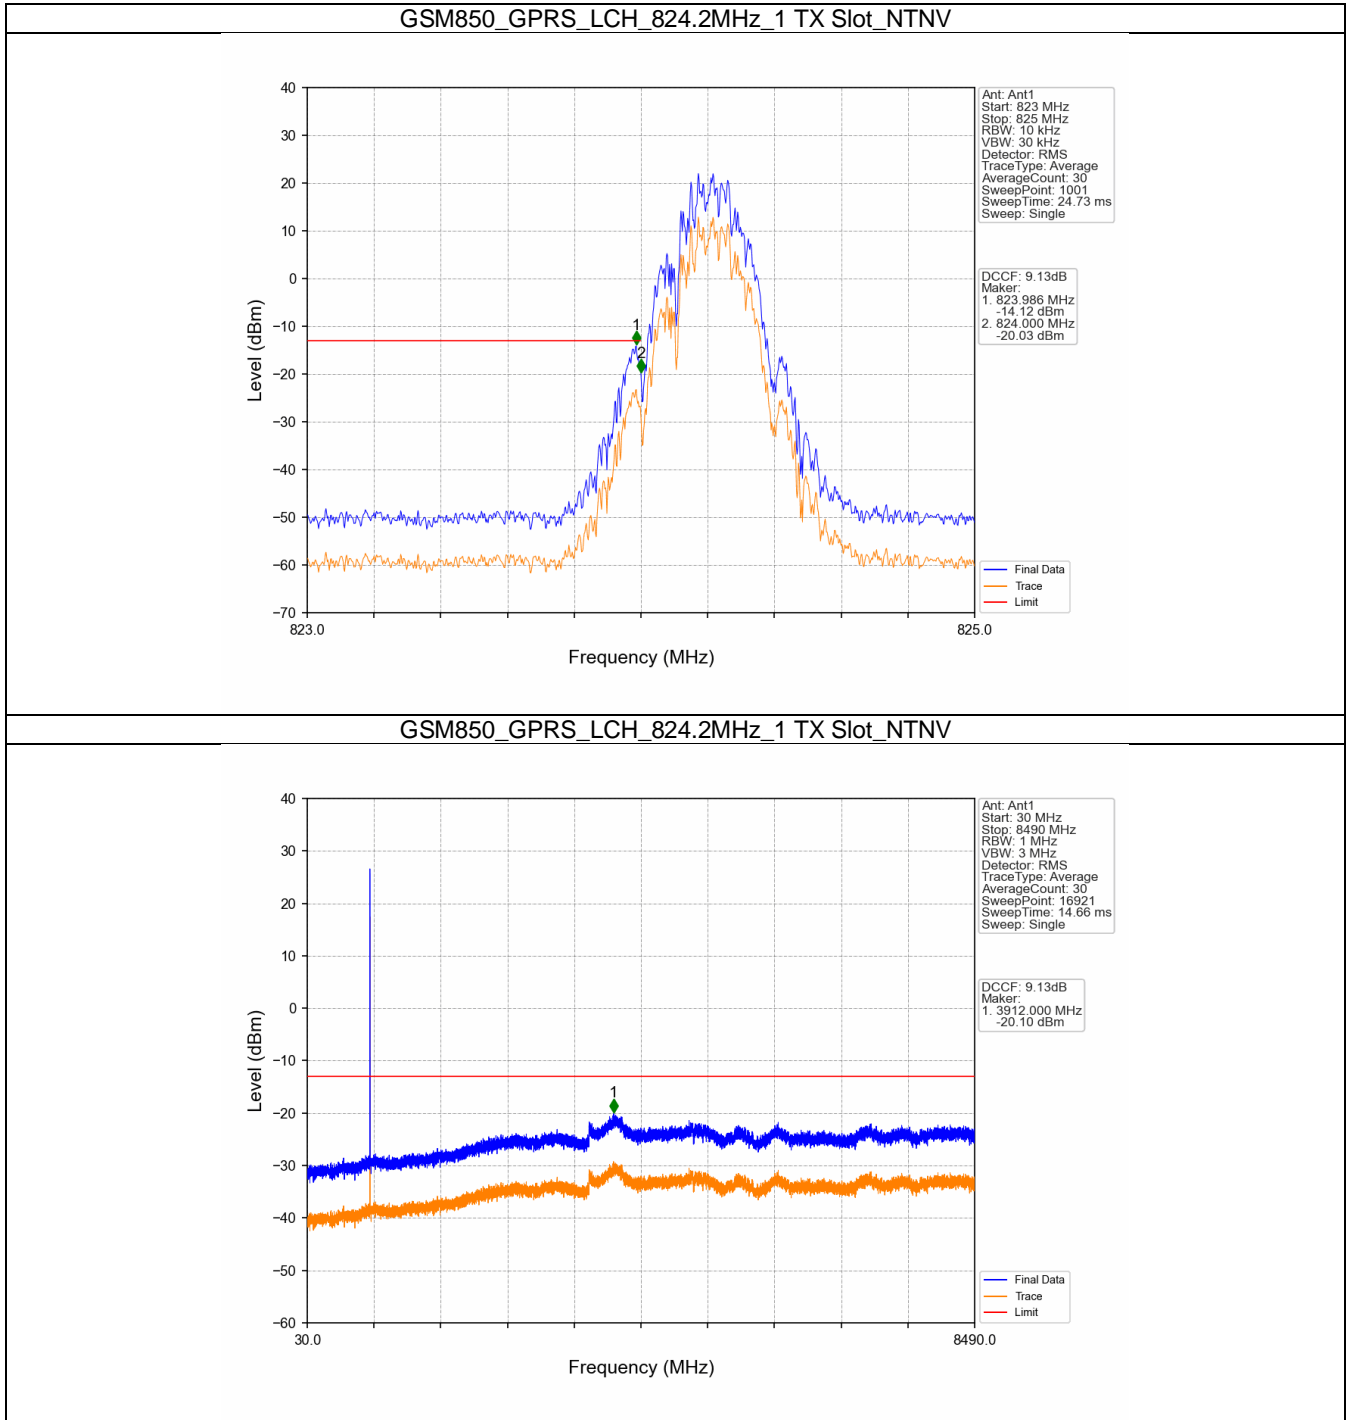

1. Spurious Emission

1.1 GSM850

1.1.1 Test Result

Band: GSM850						
ENV	Mode		Frequency (MHz)	Spurious Emission		Verdict
	Network	Subset		Result	Limit	
NTNV	GPRS	1 TX Slot	824.2	Refer To Test Graph		Pass
			836.6	Refer To Test Graph		Pass
			848.8	Refer To Test Graph		Pass
	EGPRS	1 TX Slot	824.2	Refer To Test Graph		Pass
			836.6	Refer To Test Graph		Pass
			848.8	Refer To Test Graph		Pass

1.1.2 Test Graph

GSM850_GPRS_MCH_836.6MHz_1 TX Slot_NTNV

GSM850_GPRS_HCH_848.8MHz_1 TX Slot_NTNV

GSM850_GPRS_HCH_848.8MHz_1 TX Slot_NTNV

GSM850_EGPRS_LCH_824.2MHz_1 TX Slot_NTNV

GSM850_EGPRS_LCH_824.2MHz_1 TX Slot_NTNV

GSM850_EGPRS_MCH_836.6MHz_1 TX Slot_NTNV

GSM850_EGPRS_HCH_848.8MHz_1 TX Slot_NTNV

GSM850_EGPRS_HCH_848.8MHz_1 TX Slot_NTNV

2. Spurious Emission

2.1 PCS1900

2.1.1 Test Result

Band: PCS1900						
ENV	Mode		Frequency (MHz)	Spurious Emission		Verdict
	Network	Subset		Result	Limit	
NTNV	GPRS	1 TX Slot	1850.2	Refer To Test Graph	Pass	
			1880	Refer To Test Graph	Pass	
			1909.8	Refer To Test Graph	Pass	
	EGPRS	1 TX Slot	1850.2	Refer To Test Graph	Pass	
			1880	Refer To Test Graph	Pass	
			1909.8	Refer To Test Graph	Pass	

2.1.2 Test Graph

PCS1900_GPRS_LCH_1850.2MHz_1 TX Slot_NTNV

PCS1900_GPRS_MCH_1880MHz_1 TX Slot_NTNV

PCS1900_GPRS_MCH_1880MHz_1 TX Slot_NTNV

PCS1900_GPRS_HCH_1909.8MHz_1 TX Slot_NTNV

PCS1900_GPRS_HCH_1909.8MHz_1 TX Slot_NTNV