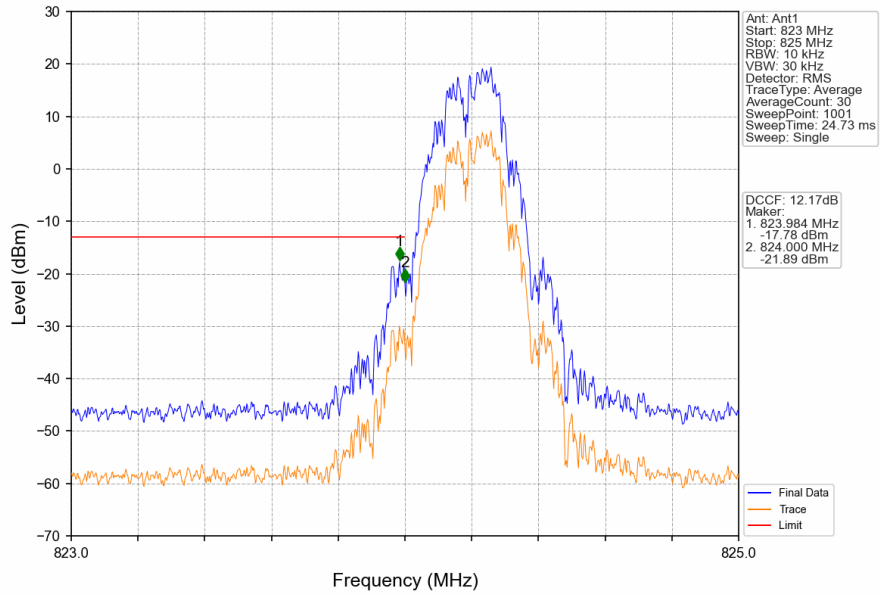

1. Spurious Emission

1.1 GSM850

1.1.1 Test Result

Band: GSM850						
ENV	Mode		Frequency (MHz)	Spurious Emission		Verdict
	Network	Subset		Result	Limit	
NTNV	GPRS	1 TX Slot	824.2	Refer To Test Graph		Pass
			836.6	Refer To Test Graph		Pass
			848.8	Refer To Test Graph		Pass
	EGPRS	1 TX Slot	824.2	Refer To Test Graph		Pass
			836.6	Refer To Test Graph		Pass
			848.8	Refer To Test Graph		Pass

1.1.2 Test Graph

GSM850_GPRS_MCH_836.6MHz_1 TX Slot_NTNV

GSM850_GPRS_HCH_848.8MHz_1 TX Slot_NTNV

GSM850_GPRS_HCH_848.8MHz_1 TX Slot_NTNV

GSM850_EGPRS_LCH_824.2MHz_1 TX Slot_NTNV

GSM850_EGPRS_LCH_824.2MHz_1 TX Slot_NTNV

GSM850_EGPRS_MCH_836.6MHz_1 TX Slot_NTNV

GSM850_EGPRS_HCH_848.8MHz_1 TX Slot_NTNV

GSM850_EGPRS_HCH_848.8MHz_1 TX Slot_NTNV

2. Spurious Emission

2.1 PCS1900

2.1.1 Test Result

Band: PCS1900						
ENV	Mode		Frequency (MHz)	Spurious Emission		Verdict
	Network	Subset		Result	Limit	
NTNV	GPRS	1 TX Slot	1850.2	Refer To Test Graph	Pass	
			1880	Refer To Test Graph	Pass	
			1909.8	Refer To Test Graph	Pass	
	EGPRS	1 TX Slot	1850.2	Refer To Test Graph	Pass	
			1880	Refer To Test Graph	Pass	
			1909.8	Refer To Test Graph	Pass	

2.1.2 Test Graph

PCS1900_GPRS_LCH_1850.2MHz_1 TX Slot_NTNV

PCS1900_GPRS_MCH_1880MHz_1 TX Slot_NTNV

PCS1900_GPRS_MCH_1880MHz_1 TX Slot_NTNV

PCS1900_GPRS_HCH_1909.8MHz_1 TX Slot_NTNV

PCS1900_GPRS_HCH_1909.8MHz_1 TX Slot_NTNV