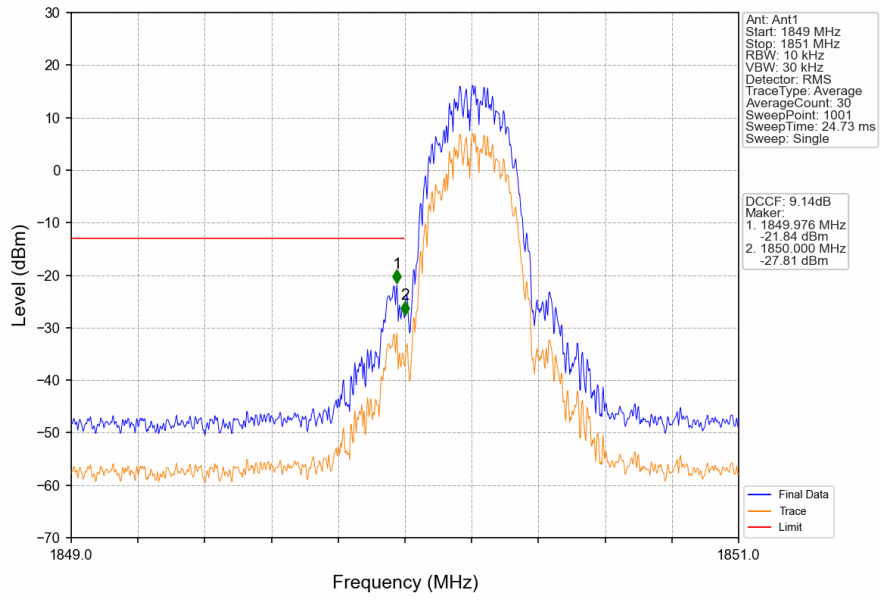

GSM850_EGPRS_MCH_836.6MHz_1 TX Slot_NTNV

GSM850_EGPRS_HCH_848.8MHz_1 TX Slot_NTNV

GSM850_EGPRS_HCH_848.8MHz_1 TX Slot_NTNV

2. Spurious Emission

2.1 PCS1900

2.1.1 Test Result

Band: PCS1900						
ENV	Mode		Frequency (MHz)	Spurious Emission		Verdict
	Network	Subset		Result	Limit	
NTNV	GPRS	1 TX Slot	1850.2	Refer To Test Graph	Pass	
			1880	Refer To Test Graph	Pass	
			1909.8	Refer To Test Graph	Pass	
	EGPRS	1 TX Slot	1850.2	Refer To Test Graph	Pass	
			1880	Refer To Test Graph	Pass	
			1909.8	Refer To Test Graph	Pass	

2.1.2 Test Graph

PCS1900_GPRS_LCH_1850.2MHz_1 TX Slot_NTNV

PCS1900_GPRS_MCH_1880MHz_1 TX Slot_NTNV

PCS1900_GPRS_MCH_1880MHz_1 TX Slot_NTNV

PCS1900_GPRS_HCH_1909.8MHz_1 TX Slot_NTNV

PCS1900_GPRS_HCH_1909.8MHz_1 TX Slot_NTNV

PCS1900_GPRS_HCH_1909.8MHz_1 TX Slot_NTNV

PCS1900_EGPRS_LCH_1850.2MHz_1 TX Slot_NTNV

PCS1900_EGPRS_LCH_1850.2MHz_1 TX Slot_NTNV

PCS1900_EGPRS_LCH_1850.2MHz_1 TX Slot_NTNV

PCS1900_EGPRS_MCH_1880MHz_1 TX Slot_NTNV