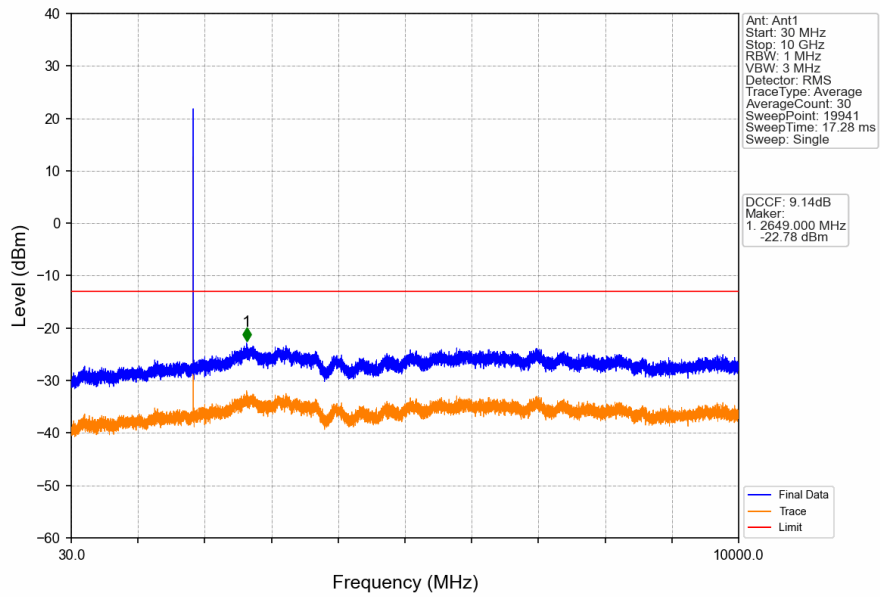

GSM850_EGPRS_MCH_836.6MHz_1 TX Slot_NTNV

GSM850_EGPRS_HCH_848.8MHz_1 TX Slot_NTNV

GSM850_EGPRS_HCH_848.8MHz_1 TX Slot_NTNV

2. Spurious Emission

2.1 PCS1900

2.1.1 Test Result

Band: PCS1900						
ENV	Mode		Frequency (MHz)	Spurious Emission		Verdict
	Network	Subset		Result	Limit	
NTNV	GPRS	1 TX Slot	1850.2	Refer To Test Graph	Pass	
			1880	Refer To Test Graph	Pass	
			1909.8	Refer To Test Graph	Pass	
	EGPRS	1 TX Slot	1850.2	Refer To Test Graph	Pass	
			1880	Refer To Test Graph	Pass	
			1909.8	Refer To Test Graph	Pass	

2.1.2 Test Graph

PCS1900_GPRS_LCH_1850.2MHz_1 TX Slot_NTNV

PCS1900_GPRS_MCH_1880MHz_1 TX Slot_NTNV

PCS1900_GPRS_MCH_1880MHz_1 TX Slot_NTNV

PCS1900_GPRS_HCH_1909.8MHz_1 TX Slot_NTNV

PCS1900_GPRS_HCH_1909.8MHz_1 TX Slot_NTNV

PCS1900_GPRS_HCH_1909.8MHz_1 TX Slot_NTNV

PCS1900_EGPRS_LCH_1850.2MHz_1 TX Slot_NTNV

PCS1900_EGPRS_LCH_1850.2MHz_1 TX Slot_NTNV

PCS1900_EGPRS_LCH_1850.2MHz_1 TX Slot_NTNV

PCS1900_EGPRS_MCH_1880MHz_1 TX Slot_NTNV