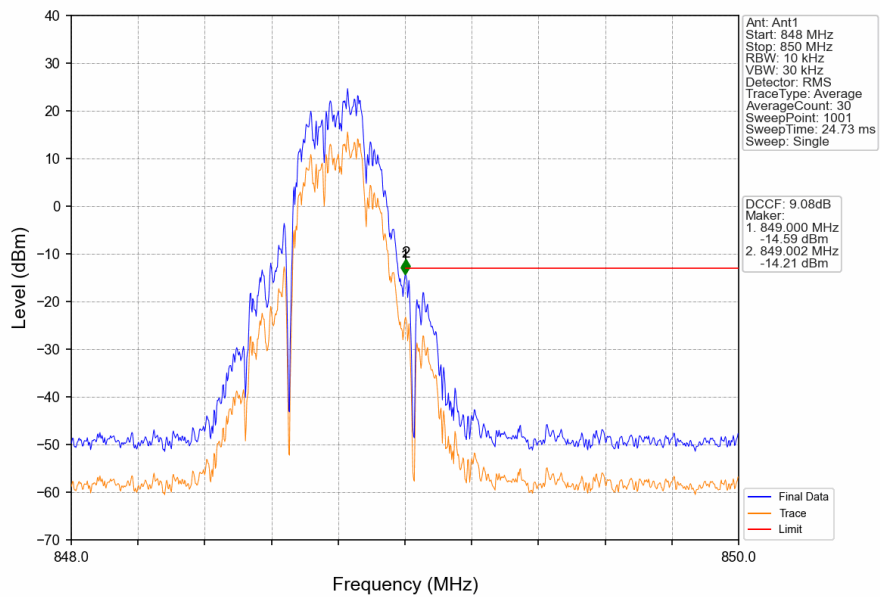

1. Spurious Emission

1.1 GSM850

1.1.1 Test Result

Band: GSM850						
ENV	Mode		Frequency (MHz)	Spurious Emission		Verdict
	Network	Subset		Result	Limit	
NTNV	GPRS	1 TX Slot	824.2	Refer To Test Graph		Pass
			836.6	Refer To Test Graph		Pass
			848.8	Refer To Test Graph		Pass
	EGPRS	1 TX Slot	824.2	Refer To Test Graph		Pass
			836.6	Refer To Test Graph		Pass
			848.8	Refer To Test Graph		Pass

1.1.2 Test Graph

GSM850_GPRS_MCH_836.6MHz_1 TX Slot_NTNV

GSM850_GPRS_HCH_848.8MHz_1 TX Slot_NTNV

GSM850_GPRS_HCH_848.8MHz_1 TX Slot_NTNV

GSM850_EGPRS_LCH_824.2MHz_1 TX Slot_NTNV

GSM850_EGPRS_LCH_824.2MHz_1 TX Slot_NTNV

GSM850_EGPRS_MCH_836.6MHz_1 TX Slot_NTNV

GSM850_EGPRS_HCH_848.8MHz_1 TX Slot_NTNV

GSM850_EGPRS_HCH_848.8MHz_1 TX Slot_NTNV

2. Spurious Emission

2.1 PCS1900

2.1.1 Test Result

Band: PCS1900						
ENV	Mode		Frequency (MHz)	Spurious Emission		Verdict
	Network	Subset		Result	Limit	
NTNV	GPRS	1 TX Slot	1850.2	Refer To Test Graph	Pass	
			1880	Refer To Test Graph	Pass	
			1909.8	Refer To Test Graph	Pass	
	EGPRS	1 TX Slot	1850.2	Refer To Test Graph	Pass	
			1880	Refer To Test Graph	Pass	
			1909.8	Refer To Test Graph	Pass	

2.1.2 Test Graph

PCS1900_GPRS_LCH_1850.2MHz_1 TX Slot_NTNV

PCS1900_GPRS_MCH_1880MHz_1 TX Slot_NTNV

PCS1900_GPRS_MCH_1880MHz_1 TX Slot_NTNV

PCS1900_GPRS_HCH_1909.8MHz_1 TX Slot_NTNV

PCS1900_GPRS_HCH_1909.8MHz_1 TX Slot_NTNV