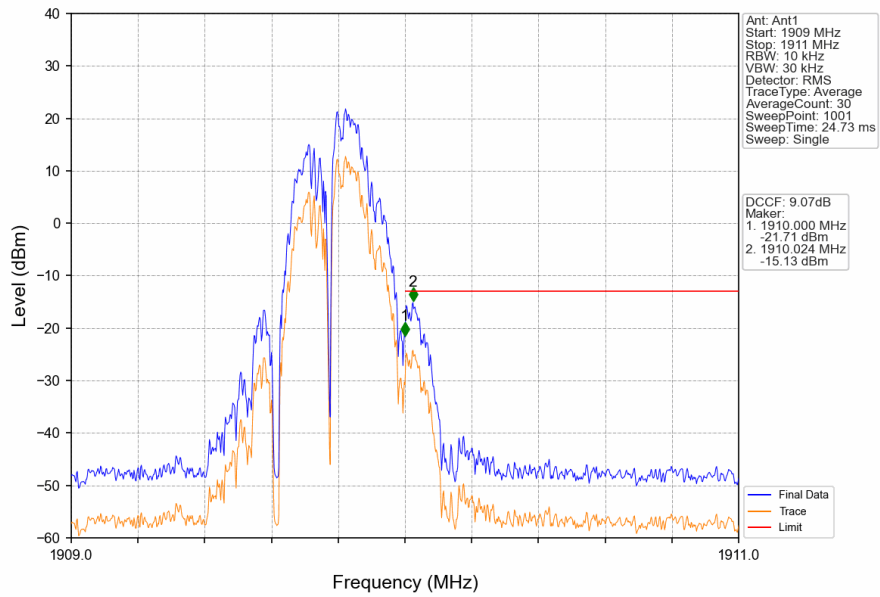

GSM850_EGPRS_MCH_836.6MHz_1 TX Slot_NTNV

GSM850_EGPRS_HCH_848.8MHz_1 TX Slot_NTNV

GSM850_EGPRS_HCH_848.8MHz_1 TX Slot_NTNV

2. Spurious Emission

2.1 PCS1900

2.1.1 Test Result

Band: PCS1900						
ENV	Mode		Frequency (MHz)	Spurious Emission		Verdict
	Network	Subset		Result	Limit	
NTNV	GPRS	1 TX Slot	1850.2	Refer To Test Graph	Pass	
			1880	Refer To Test Graph	Pass	
			1909.8	Refer To Test Graph	Pass	
	EGPRS	1 TX Slot	1850.2	Refer To Test Graph	Pass	
			1880	Refer To Test Graph	Pass	
			1909.8	Refer To Test Graph	Pass	

2.1.2 Test Graph

PCS1900_GPRS_LCH_1850.2MHz_1 TX Slot_NTNV

PCS1900_GPRS_MCH_1880MHz_1 TX Slot_NTNV

PCS1900_GPRS_MCH_1880MHz_1 TX Slot_NTNV

PCS1900_GPRS_HCH_1909.8MHz_1 TX Slot_NTNV

PCS1900_GPRS_HCH_1909.8MHz_1 TX Slot_NTNV

PCS1900_GPRS_HCH_1909.8MHz_1 TX Slot_NTNV

PCS1900_EGPRS_LCH_1850.2MHz_1 TX Slot_NTNV

PCS1900_EGPRS_LCH_1850.2MHz_1 TX Slot_NTNV

PCS1900_EGPRS_LCH_1850.2MHz_1 TX Slot_NTNV

PCS1900_EGPRS_MCH_1880MHz_1 TX Slot_NTNV