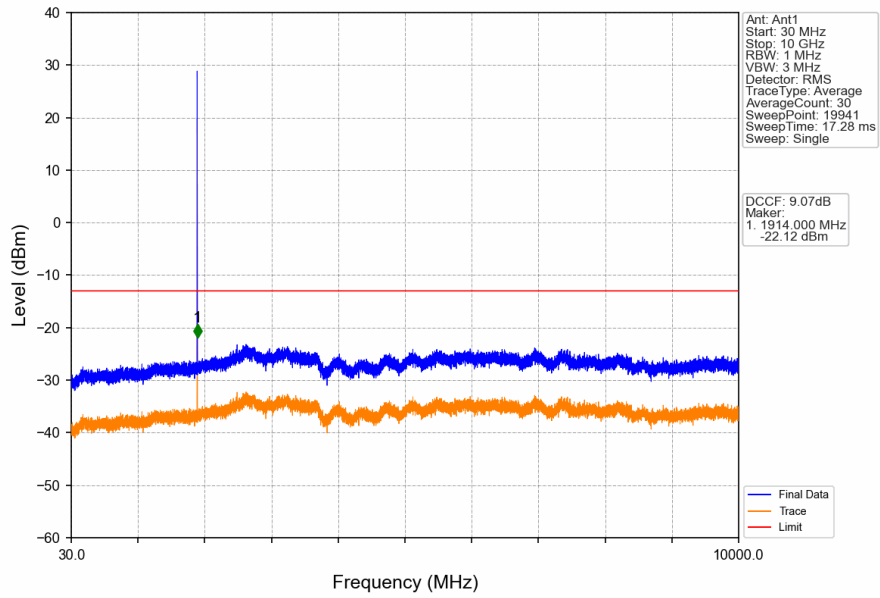

GSM850_EGPRS_MCH_836.6MHz_1 TX Slot_NTNV

GSM850_EGPRS_HCH_848.8MHz_1 TX Slot_NTNV

GSM850_EGPRS_HCH_848.8MHz_1 TX Slot_NTNV

2. Spurious Emission

2.1 PCS1900

2.1.1 Test Result

Band: PCS1900						
ENV	Mode		Frequency (MHz)	Spurious Emission		Verdict
	Network	Subset		Result	Limit	
NTNV	GPRS	1 TX Slot	1850.2	Refer To Test Graph	Pass	
			1880	Refer To Test Graph	Pass	
			1909.8	Refer To Test Graph	Pass	
	EGPRS	1 TX Slot	1850.2	Refer To Test Graph	Pass	
			1880	Refer To Test Graph	Pass	
			1909.8	Refer To Test Graph	Pass	

2.1.2 Test Graph

PCS1900_GPRS_LCH_1850.2MHz_1 TX Slot_NTNV

PCS1900_GPRS_MCH_1880MHz_1 TX Slot_NTNV

PCS1900_GPRS_MCH_1880MHz_1 TX Slot_NTNV

PCS1900_GPRS_HCH_1909.8MHz_1 TX Slot_NTNV

PCS1900_GPRS_HCH_1909.8MHz_1 TX Slot_NTNV

PCS1900_GPRS_HCH_1909.8MHz_1 TX Slot_NTNV

PCS1900_EGPRS_LCH_1850.2MHz_1 TX Slot_NTNV

PCS1900_EGPRS_LCH_1850.2MHz_1 TX Slot_NTNV

PCS1900_EGPRS_LCH_1850.2MHz_1 TX Slot_NTNV

PCS1900_EGPRS_MCH_1880MHz_1 TX Slot_NTNV