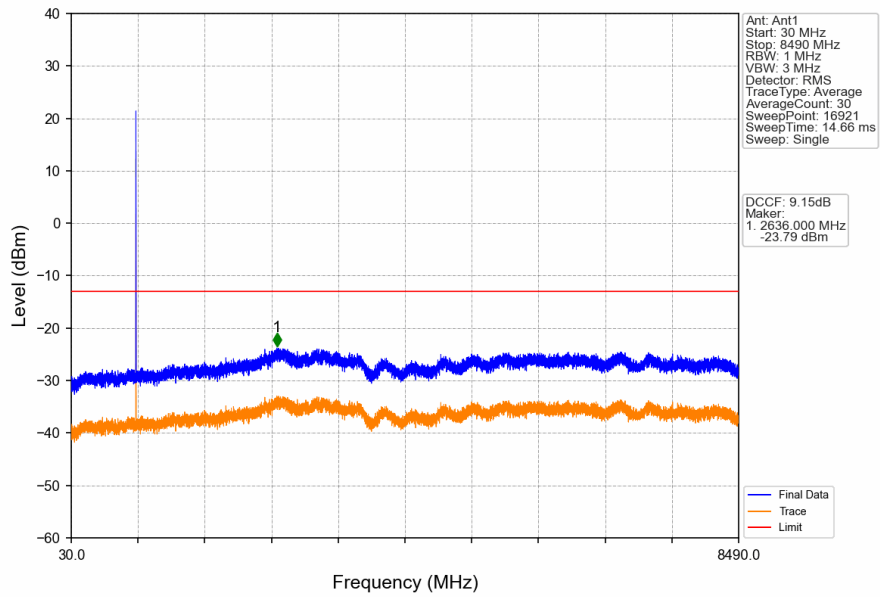

1. Spurious Emission

1.1 GSM850

1.1.1 Test Result

Band: GSM850						
ENV	Mode		Frequency (MHz)	Spurious Emission		Verdict
	Network	Subset		Result	Limit	
NTNV	GPRS	1 TX Slot	824.2	Refer To Test Graph		Pass
			836.6	Refer To Test Graph		Pass
			848.8	Refer To Test Graph		Pass
	EGPRS	1 TX Slot	824.2	Refer To Test Graph		Pass
			836.6	Refer To Test Graph		Pass
			848.8	Refer To Test Graph		Pass

1.1.2 Test Graph

GSM850_GPRS_MCH_836.6MHz_1 TX Slot_NTNV

GSM850_GPRS_HCH_848.8MHz_1 TX Slot_NTNV

GSM850_GPRS_HCH_848.8MHz_1 TX Slot_NTNV

GSM850_EGPRS_LCH_824.2MHz_1 TX Slot_NTNV

GSM850_EGPRS_LCH_824.2MHz_1 TX Slot_NTNV

GSM850_EGPRS_MCH_836.6MHz_1 TX Slot_NTNV

GSM850_EGPRS_HCH_848.8MHz_1 TX Slot_NTNV

GSM850_EGPRS_HCH_848.8MHz_1 TX Slot_NTNV

2. Spurious Emission

2.1 PCS1900

2.1.1 Test Result

Band: PCS1900						
ENV	Mode		Frequency (MHz)	Spurious Emission		Verdict
	Network	Subset		Result	Limit	
NTNV	GPRS	1 TX Slot	1850.2	Refer To Test Graph	Pass	
			1880	Refer To Test Graph	Pass	
			1909.8	Refer To Test Graph	Pass	
	EGPRS	1 TX Slot	1850.2	Refer To Test Graph	Pass	
			1880	Refer To Test Graph	Pass	
			1909.8	Refer To Test Graph	Pass	

2.1.2 Test Graph

PCS1900_GPRS_LCH_1850.2MHz_1 TX Slot_NTNV

PCS1900_GPRS_MCH_1880MHz_1 TX Slot_NTNV

PCS1900_GPRS_MCH_1880MHz_1 TX Slot_NTNV

PCS1900_GPRS_HCH_1909.8MHz_1 TX Slot_NTNV

PCS1900_GPRS_HCH_1909.8MHz_1 TX Slot_NTNV