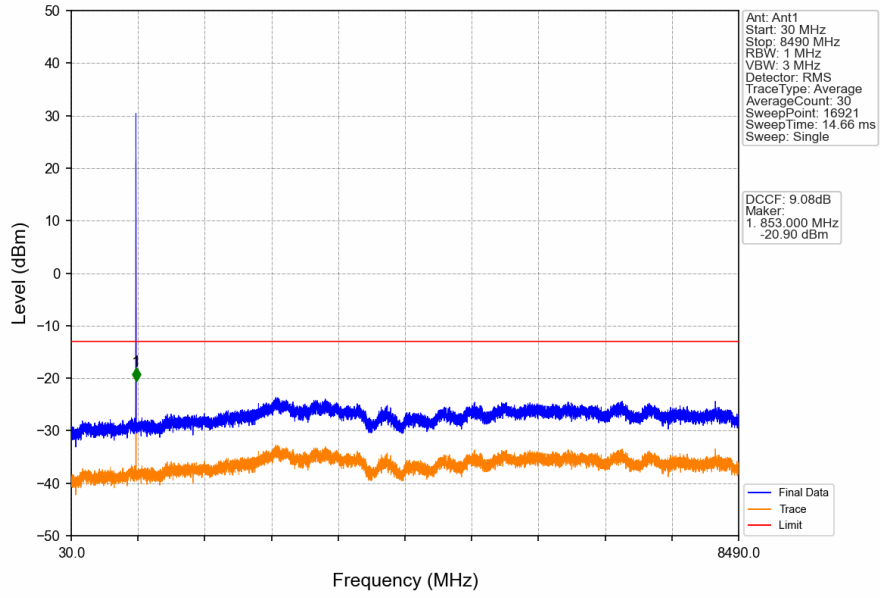

1. Spurious Emission

1.1 GSM850

1.1.1 Test Result

Band: GSM850						
ENV	Mode		Frequency (MHz)	Spurious Emission		Verdict
	Network	Subset		Result	Limit	
NTNV	GPRS	1 TX Slot	824.2	Refer To Test Graph		Pass
			836.6	Refer To Test Graph		Pass
			848.8	Refer To Test Graph		Pass
	EGPRS	1 TX Slot	824.2	Refer To Test Graph		Pass
			836.6	Refer To Test Graph		Pass
			848.8	Refer To Test Graph		Pass

1.1.2 Test Graph

GSM850_GPRS_MCH_836.6MHz_1 TX Slot_NTNV

GSM850_GPRS_HCH_848.8MHz_1 TX Slot_NTNV

GSM850_GPRS_HCH_848.8MHz_1 TX Slot_NTNV

GSM850_EGPRS_LCH_824.2MHz_1 TX Slot_NTNV

GSM850_EGPRS_LCH_824.2MHz_1 TX Slot_NTNV

GSM850_EGPRS_MCH_836.6MHz_1 TX Slot_NTNV

GSM850_EGPRS_HCH_848.8MHz_1 TX Slot_NTNV

GSM850_EGPRS_HCH_848.8MHz_1 TX Slot_NTNV

2. Spurious Emission

2.1 PCS1900

2.1.1 Test Result

Band: PCS1900						
ENV	Mode		Frequency (MHz)	Spurious Emission		Verdict
	Network	Subset		Result	Limit	
NTNV	GPRS	1 TX Slot	1850.2	Refer To Test Graph	Pass	
			1880	Refer To Test Graph	Pass	
			1909.8	Refer To Test Graph	Pass	
	EGPRS	1 TX Slot	1850.2	Refer To Test Graph	Pass	
			1880	Refer To Test Graph	Pass	
			1909.8	Refer To Test Graph	Pass	

2.1.2 Test Graph

PCS1900_GPRS_LCH_1850.2MHz_1 TX Slot_NTNV

PCS1900_GPRS_MCH_1880MHz_1 TX Slot_NTNV

PCS1900_GPRS_MCH_1880MHz_1 TX Slot_NTNV

PCS1900_GPRS_HCH_1909.8MHz_1 TX Slot_NTNV

PCS1900_GPRS_HCH_1909.8MHz_1 TX Slot_NTNV