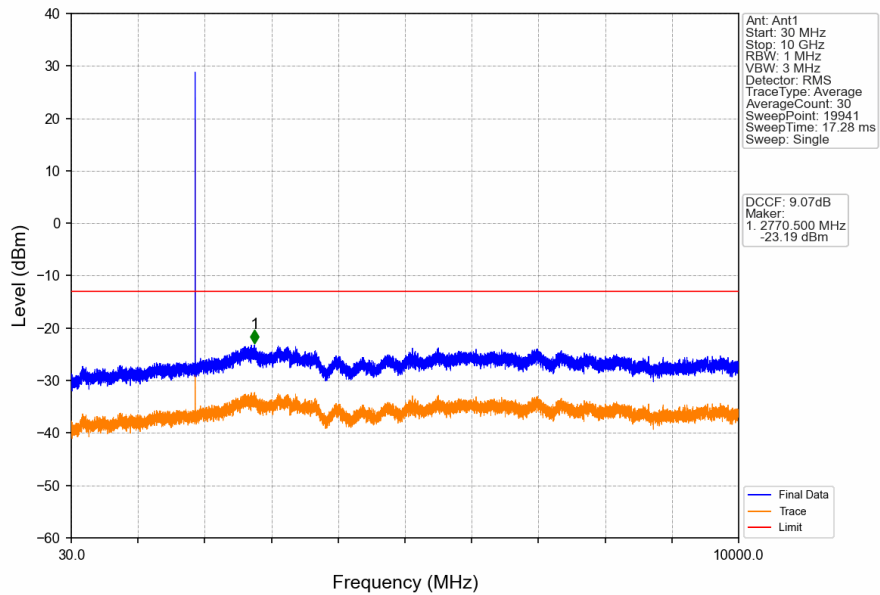

1.1.2 Test Graph

GSM850_GPRS_MCH_836.6MHz_1 TX Slot_NTNV

GSM850_GPRS_HCH_848.8MHz_1 TX Slot_NTNV

GSM850_GPRS_HCH_848.8MHz_1 TX Slot_NTNV

GSM850_EGPRS_LCH_824.2MHz_1 TX Slot_NTNV

GSM850_EGPRS_LCH_824.2MHz_1 TX Slot_NTNV

GSM850_EGPRS_MCH_836.6MHz_1 TX Slot_NTNV

GSM850_EGPRS_HCH_848.8MHz_1 TX Slot_NTNV

GSM850_EGPRS_HCH_848.8MHz_1 TX Slot_NTNV

2. Spurious Emission

2.1 PCS1900

2.1.1 Test Result

Band: PCS1900						
ENV	Mode		Frequency (MHz)	Spurious Emission		Verdict
	Network	Subset		Result	Limit	
NTNV	GPRS	1 TX Slot	1850.2	Refer To Test Graph	Pass	
			1880	Refer To Test Graph	Pass	
			1909.8	Refer To Test Graph	Pass	
	EGPRS	1 TX Slot	1850.2	Refer To Test Graph	Pass	
			1880	Refer To Test Graph	Pass	
			1909.8	Refer To Test Graph	Pass	

2.1.2 Test Graph

PCS1900_GPRS_LCH_1850.2MHz_1 TX Slot_NTNV

PCS1900_GPRS_MCH_1880MHz_1 TX Slot_NTNV

PCS1900_GPRS_MCH_1880MHz_1 TX Slot_NTNV

PCS1900_GPRS_HCH_1909.8MHz_1 TX Slot_NTNV

PCS1900_GPRS_HCH_1909.8MHz_1 TX Slot_NTNV