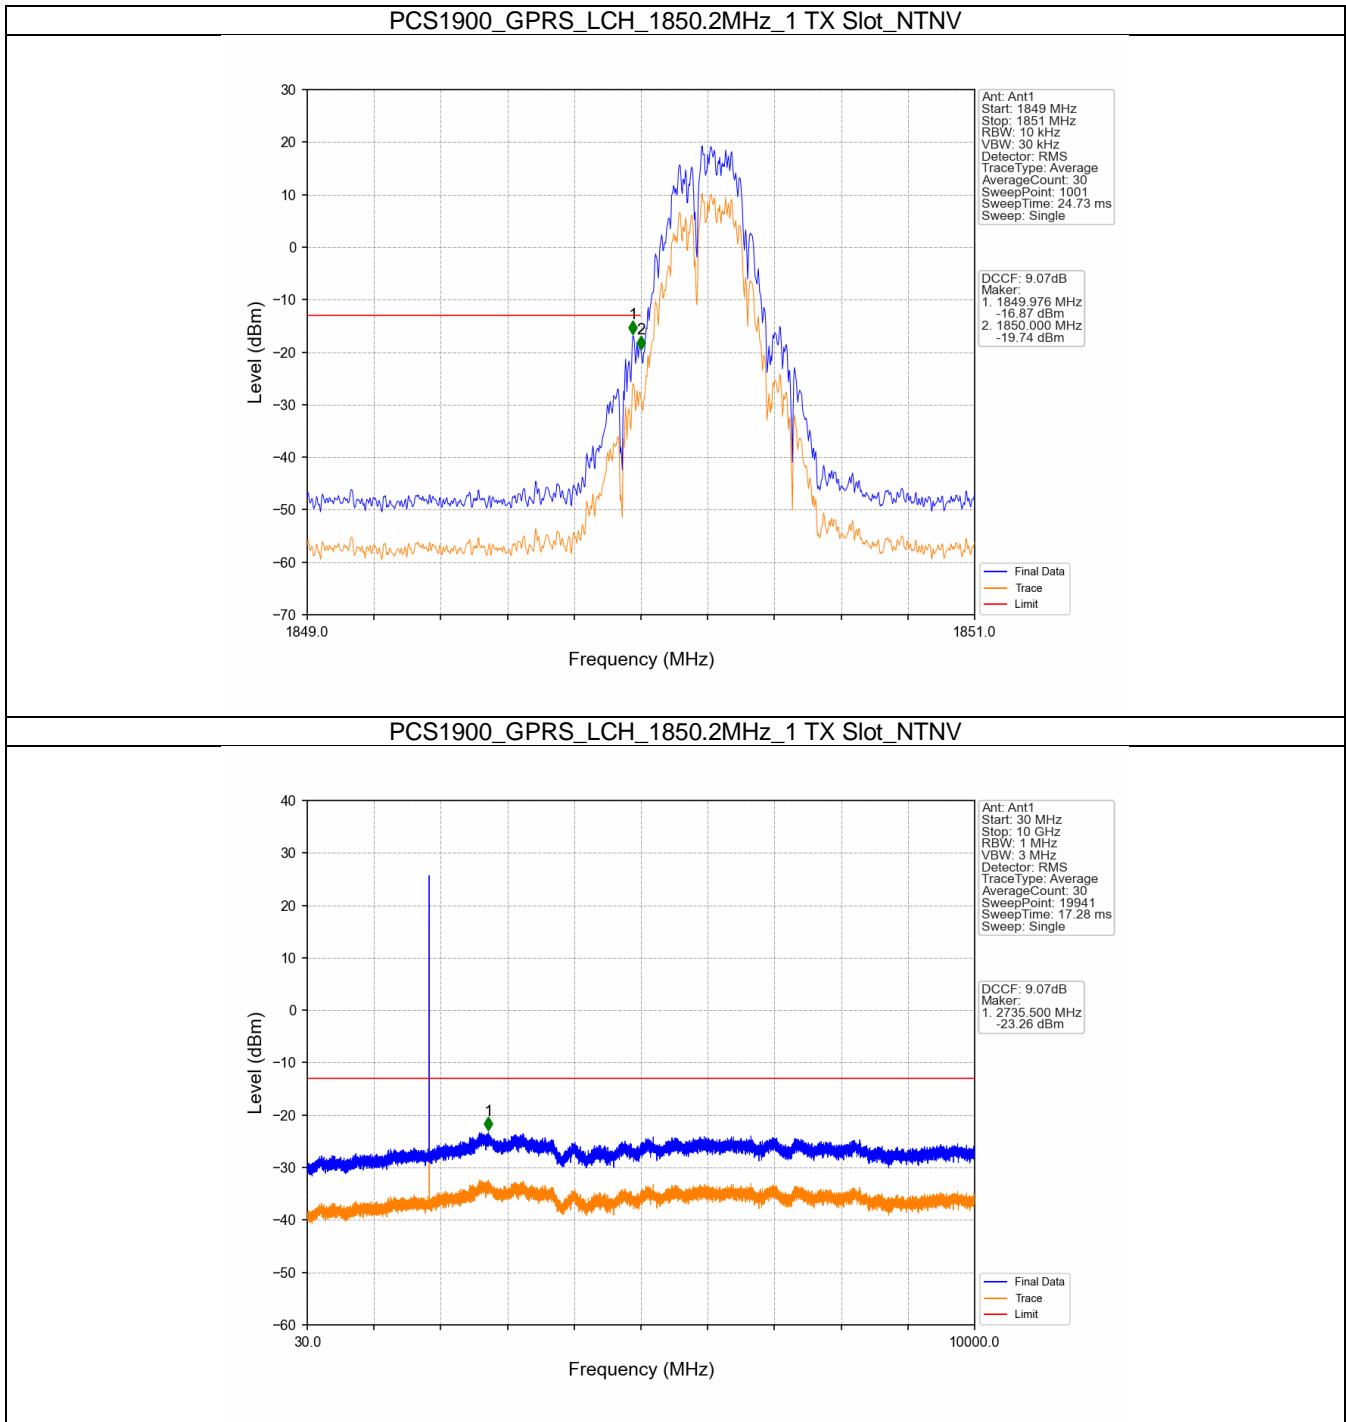

1.1.2 Test Graph

GSM850_GPRS_MCH_836.6MHz_1 TX Slot_NTNV

GSM850_GPRS_HCH_848.8MHz_1 TX Slot_NTNV

GSM850_GPRS_HCH_848.8MHz_1 TX Slot_NTNV

GSM850_EGPRS_LCH_824.2MHz_1 TX Slot_NTNV

GSM850_EGPRS_LCH_824.2MHz_1 TX Slot_NTNV

GSM850_EGPRS_MCH_836.6MHz_1 TX Slot_NTNV

GSM850_EGPRS_HCH_848.8MHz_1 TX Slot_NTNV

GSM850_EGPRS_HCH_848.8MHz_1 TX Slot_NTNV

2. Spurious Emission

2.1 PCS1900

2.1.1 Test Result

Band: PCS1900						
ENV	Mode		Frequency (MHz)	Spurious Emission		Verdict
	Network	Subset		Result	Limit	
NTNV	GPRS	1 TX Slot	1850.2	Refer To Test Graph	Pass	
			1880	Refer To Test Graph	Pass	
			1909.8	Refer To Test Graph	Pass	
	EGPRS	1 TX Slot	1850.2	Refer To Test Graph	Pass	
			1880	Refer To Test Graph	Pass	
			1909.8	Refer To Test Graph	Pass	

2.1.2 Test Graph

PCS1900_GPRS_LCH_1850.2MHz_1 TX Slot_NTNV

PCS1900_GPRS_MCH_1880MHz_1 TX Slot_NTNV

PCS1900_GPRS_MCH_1880MHz_1 TX Slot_NTNV

PCS1900_GPRS_HCH_1909.8MHz_1 TX Slot_NTNV

PCS1900_GPRS_HCH_1909.8MHz_1 TX Slot_NTNV

PCS1900_GPRS_HCH_1909.8MHz_1 TX Slot_NTNV

PCS1900_EGPRS_LCH_1850.2MHz_1 TX Slot_NTNV

PCS1900_EGPRS_LCH_1850.2MHz_1 TX Slot_NTNV

PCS1900_EGPRS_LCH_1850.2MHz_1 TX Slot_NTNV

PCS1900_EGPRS_MCH_1880MHz_1 TX Slot_NTNV