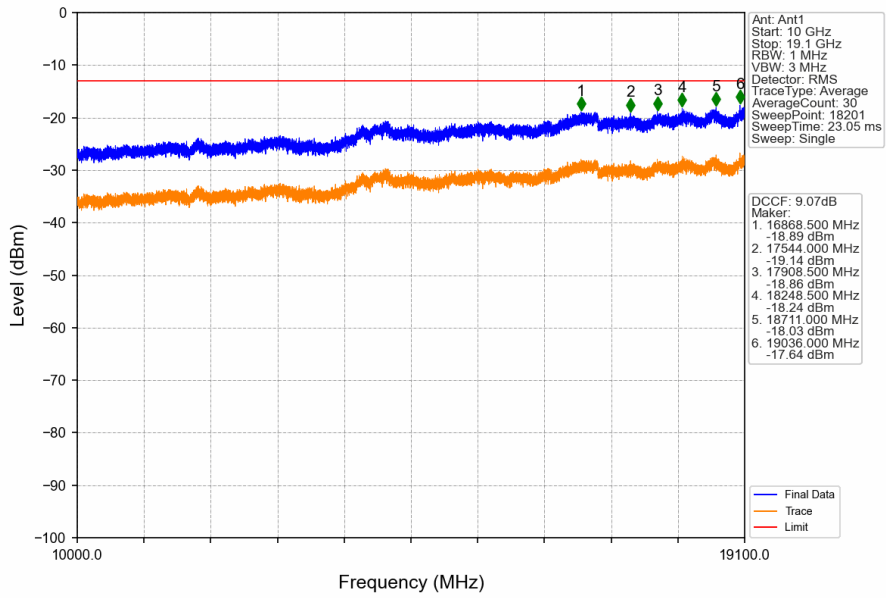

GSM850_EGPRS_MCH_836.6MHz_1 TX Slot_NTNV

GSM850_EGPRS_HCH_848.8MHz_1 TX Slot_NTNV

GSM850_EGPRS_HCH_848.8MHz_1 TX Slot_NTNV

2. Spurious Emission

2.1 PCS1900

2.1.1 Test Result

Band: PCS1900						
ENV	Mode		Frequency (MHz)	Spurious Emission		Verdict
	Network	Subset		Result	Limit	
NTNV	GPRS	1 TX Slot	1850.2	Refer To Test Graph	Pass	
			1880	Refer To Test Graph	Pass	
			1909.8	Refer To Test Graph	Pass	
	EGPRS	1 TX Slot	1850.2	Refer To Test Graph	Pass	
			1880	Refer To Test Graph	Pass	
			1909.8	Refer To Test Graph	Pass	

2.1.2 Test Graph

PCS1900_GPRS_LCH_1850.2MHz_1 TX Slot_NTNV

PCS1900_GPRS_MCH_1880MHz_1 TX Slot_NTNV

PCS1900_GPRS_MCH_1880MHz_1 TX Slot_NTNV

PCS1900_GPRS_HCH_1909.8MHz_1 TX Slot_NTNV

PCS1900_GPRS_HCH_1909.8MHz_1 TX Slot_NTNV

PCS1900_GPRS_HCH_1909.8MHz_1 TX Slot_NTNV

PCS1900_EGPRS_LCH_1850.2MHz_1 TX Slot_NTNV

PCS1900_EGPRS_LCH_1850.2MHz_1 TX Slot_NTNV

PCS1900_EGPRS_LCH_1850.2MHz_1 TX Slot_NTNV

PCS1900_EGPRS_MCH_1880MHz_1 TX Slot_NTNV