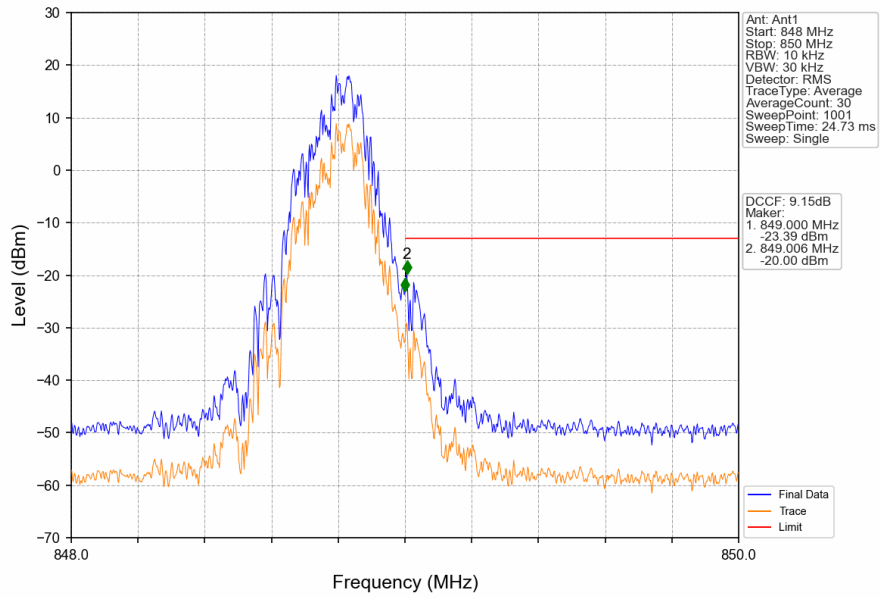

1. Spurious Emission

1.1 GSM850

1.1.1 Test Result

Band: GSM850						
ENV	Mode		Frequency (MHz)	Spurious Emission		Verdict
	Network	Subset		Result	Limit	
NTNV	GPRS	1 TX Slot	824.2	Refer To Test Graph		Pass
			836.6	Refer To Test Graph		Pass
			848.8	Refer To Test Graph		Pass
	EGPRS	1 TX Slot	824.2	Refer To Test Graph		Pass
			836.6	Refer To Test Graph		Pass
			848.8	Refer To Test Graph		Pass

1.1.2 Test Graph

GSM850_GPRS_MCH_836.6MHz_1 TX Slot_NTNV

GSM850_GPRS_HCH_848.8MHz_1 TX Slot_NTNV

GSM850_GPRS_HCH_848.8MHz_1 TX Slot_NTNV

GSM850_EGPRS_LCH_824.2MHz_1 TX Slot_NTNV

GSM850_EGPRS_LCH_824.2MHz_1 TX Slot_NTNV

GSM850_EGPRS_MCH_836.6MHz_1 TX Slot_NTNV

GSM850_EGPRS_HCH_848.8MHz_1 TX Slot_NTNV

GSM850_EGPRS_HCH_848.8MHz_1 TX Slot_NTNV

2. Spurious Emission

2.1 PCS1900

2.1.1 Test Result

Band: PCS1900						
ENV	Mode		Frequency (MHz)	Spurious Emission		Verdict
	Network	Subset		Result	Limit	
NTNV	GPRS	1 TX Slot	1850.2	Refer To Test Graph	Pass	
			1880	Refer To Test Graph	Pass	
			1909.8	Refer To Test Graph	Pass	
	EGPRS	1 TX Slot	1850.2	Refer To Test Graph	Pass	
			1880	Refer To Test Graph	Pass	
			1909.8	Refer To Test Graph	Pass	

2.1.2 Test Graph

PCS1900_GPRS_LCH_1850.2MHz_1 TX Slot_NTNV

PCS1900_GPRS_MCH_1880MHz_1 TX Slot_NTNV

PCS1900_GPRS_MCH_1880MHz_1 TX Slot_NTNV

PCS1900_GPRS_HCH_1909.8MHz_1 TX Slot_NTNV

PCS1900_GPRS_HCH_1909.8MHz_1 TX Slot_NTNV