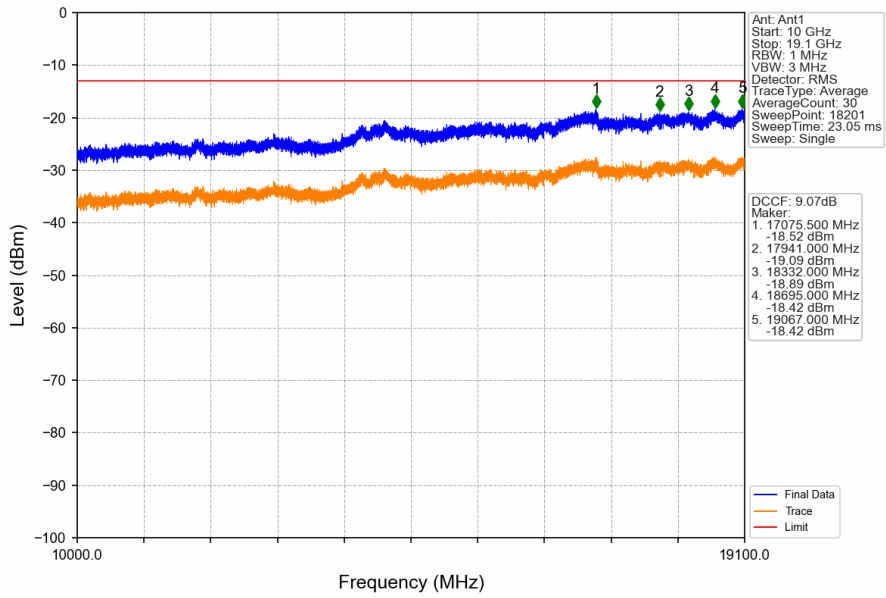

1.1.2 Test Graph

GSM850_GPRS_MCH_836.6MHz_1 TX Slot_NTNV

GSM850_GPRS_HCH_848.8MHz_1 TX Slot_NTNV

GSM850_GPRS_HCH_848.8MHz_1 TX Slot_NTNV

GSM850_EGPRS_LCH_824.2MHz_1 TX Slot_NTNV

GSM850_EGPRS_LCH_824.2MHz_1 TX Slot_NTNV

GSM850_EGPRS_MCH_836.6MHz_1 TX Slot_NTNV

GSM850_EGPRS_HCH_848.8MHz_1 TX Slot_NTNV

GSM850_EGPRS_HCH_848.8MHz_1 TX Slot_NTNV

2. Spurious Emission

2.1 PCS1900

2.1.1 Test Result

Band: PCS1900						
ENV	Mode		Frequency (MHz)	Spurious Emission		Verdict
	Network	Subset		Result	Limit	
NTNV	GPRS	1 TX Slot	1850.2	Refer To Test Graph	Pass	
			1880	Refer To Test Graph	Pass	
			1909.8	Refer To Test Graph	Pass	
	EGPRS	1 TX Slot	1850.2	Refer To Test Graph	Pass	
			1880	Refer To Test Graph	Pass	
			1909.8	Refer To Test Graph	Pass	

2.1.2 Test Graph

PCS1900_GPRS_LCH_1850.2MHz_1 TX Slot_NTNV

PCS1900_GPRS_MCH_1880MHz_1 TX Slot_NTNV

PCS1900_GPRS_MCH_1880MHz_1 TX Slot_NTNV

PCS1900_GPRS_HCH_1909.8MHz_1 TX Slot_NTNV

PCS1900_GPRS_HCH_1909.8MHz_1 TX Slot_NTNV