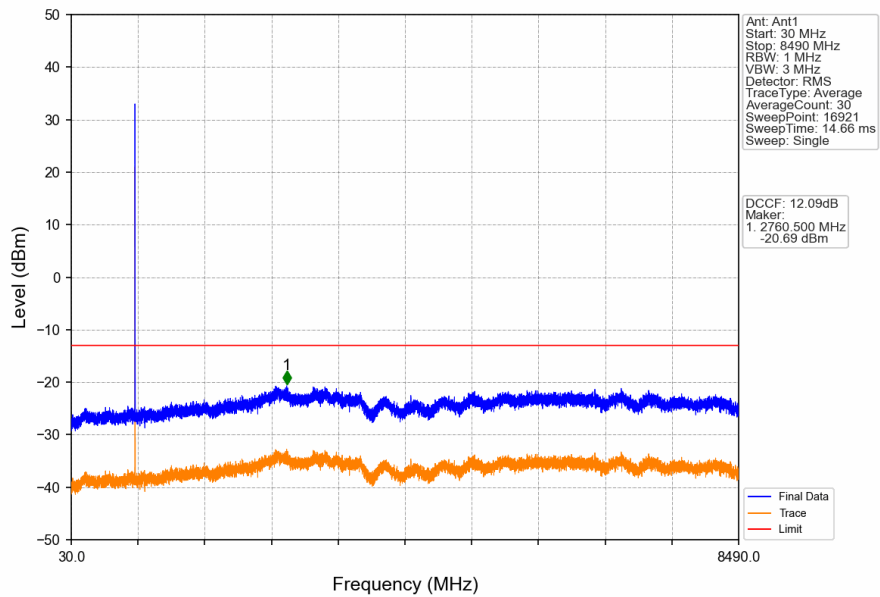

1. Spurious Emission

1.1 GSM850

1.1.1 Test Result

Band: GSM850						
ENV	Mode		Frequency (MHz)	Spurious Emission		Verdict
	Network	Subset		Result	Limit	
NTNV	GPRS	1 TX Slot	824.2	Refer To Test Graph		Pass
			836.6	Refer To Test Graph		Pass
			848.8	Refer To Test Graph		Pass
	EGPRS	1 TX Slot	824.2	Refer To Test Graph		Pass
			836.6	Refer To Test Graph		Pass
			848.8	Refer To Test Graph		Pass

1.1.2 Test Graph

GSM850_GPRS_MCH_836.6MHz_1 TX Slot_NTNV

GSM850_GPRS_HCH_848.8MHz_1 TX Slot_NTNV

GSM850_GPRS_HCH_848.8MHz_1 TX Slot_NTNV

GSM850_EGPRS_LCH_824.2MHz_1 TX Slot_NTNV

GSM850_EGPRS_LCH_824.2MHz_1 TX Slot_NTNV

GSM850_EGPRS_MCH_836.6MHz_1 TX Slot_NTNV

GSM850_EGPRS_HCH_848.8MHz_1 TX Slot_NTNV

GSM850_EGPRS_HCH_848.8MHz_1 TX Slot_NTNV

2. Spurious Emission

2.1 PCS1900

2.1.1 Test Result

Band: PCS1900						
ENV	Mode		Frequency (MHz)	Spurious Emission		Verdict
	Network	Subset		Result	Limit	
NTNV	GPRS	1 TX Slot	1850.2	Refer To Test Graph	Pass	
			1880	Refer To Test Graph	Pass	
			1909.8	Refer To Test Graph	Pass	
	EGPRS	1 TX Slot	1850.2	Refer To Test Graph	Pass	
			1880	Refer To Test Graph	Pass	
			1909.8	Refer To Test Graph	Pass	