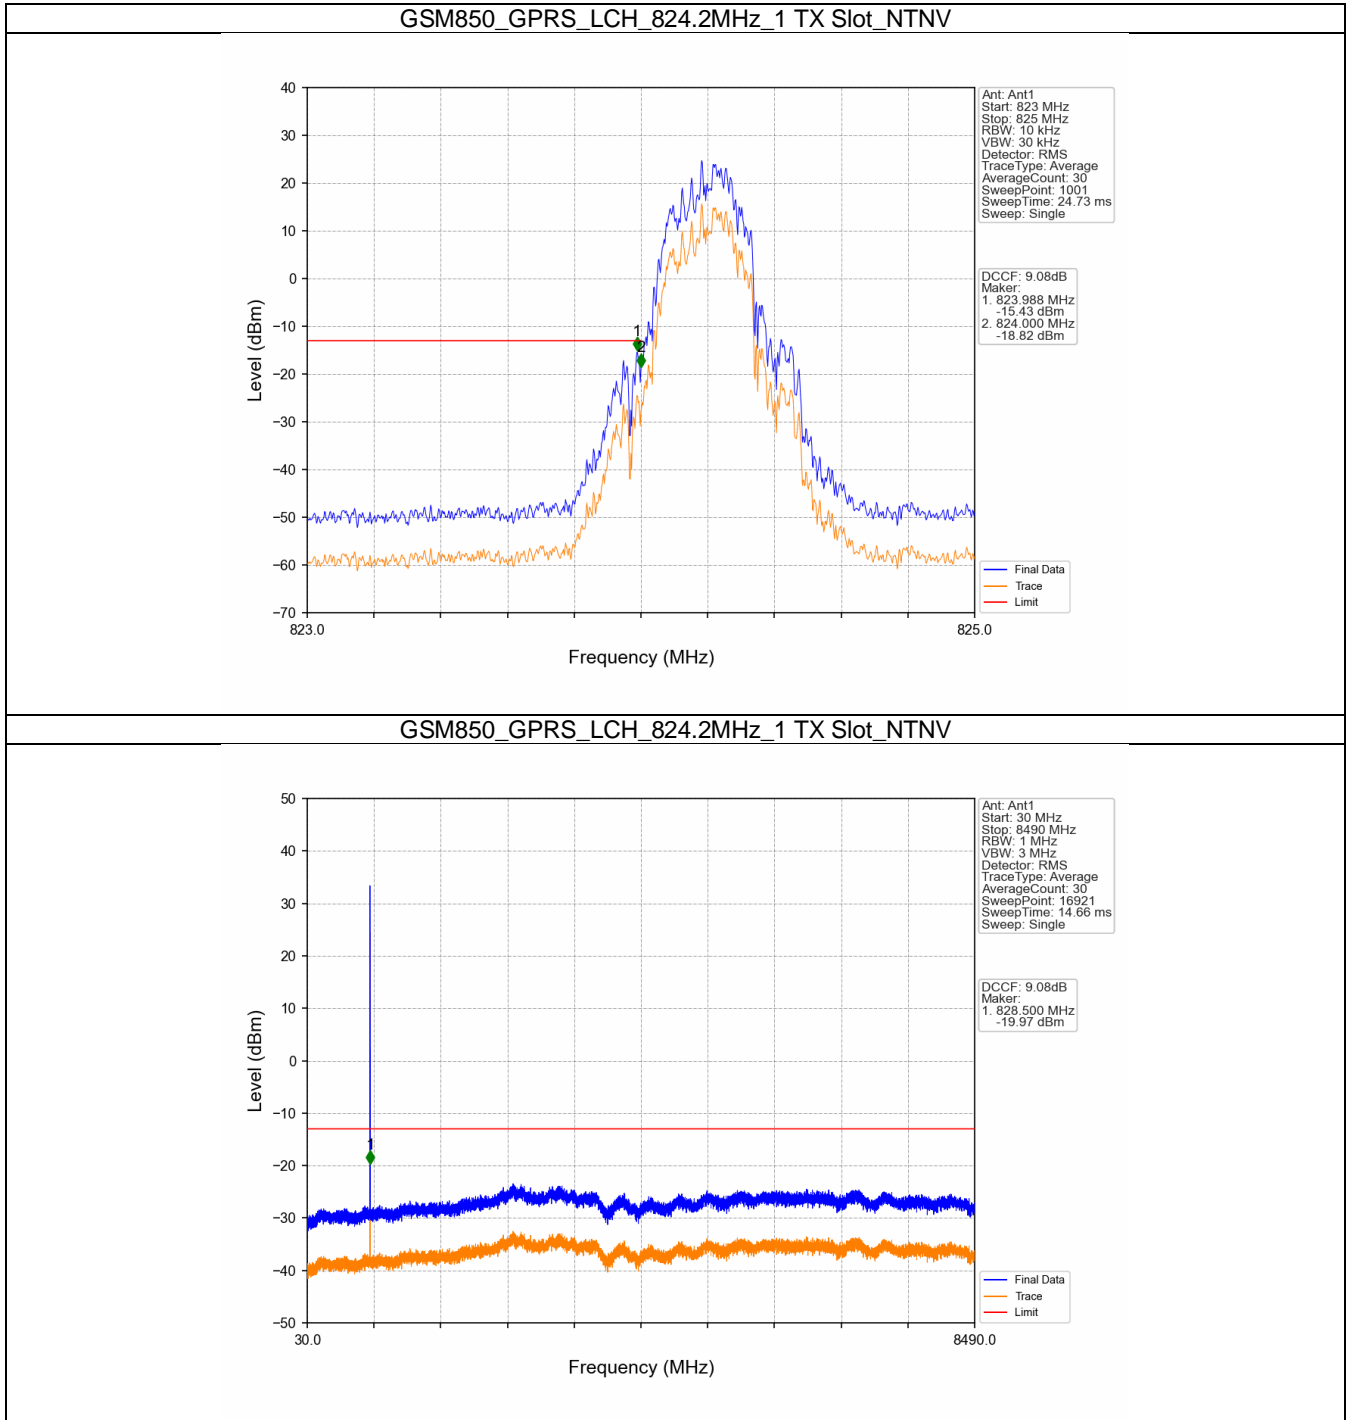

1. Spurious Emission

1.1 GSM850

1.1.1 Test Result

Band: GSM850						
ENV	Mode		Frequency (MHz)	Spurious Emission		Verdict
	Network	Subset		Result	Limit	
NTNV	GPRS	1 TX Slot	824.2	Refer To Test Graph		Pass
			836.6	Refer To Test Graph		Pass
			848.8	Refer To Test Graph		Pass
	EGPRS	1 TX Slot	824.2	Refer To Test Graph		Pass
			836.6	Refer To Test Graph		Pass
			848.8	Refer To Test Graph		Pass

1.1.2 Test Graph

GSM850_GPRS_MCH_836.6MHz_1 TX Slot_NTNV

GSM850_GPRS_HCH_848.8MHz_1 TX Slot_NTNV

GSM850_GPRS_HCH_848.8MHz_1 TX Slot_NTNV

GSM850_EGPRS_LCH_824.2MHz_1 TX Slot_NTNV

GSM850_EGPRS_LCH_824.2MHz_1 TX Slot_NTNV

GSM850_EGPRS_MCH_836.6MHz_1 TX Slot_NTNV

GSM850_EGPRS_HCH_848.8MHz_1 TX Slot_NTNV

GSM850_EGPRS_HCH_848.8MHz_1 TX Slot_NTNV

2. Spurious Emission

2.1 PCS1900

2.1.1 Test Result

Band: PCS1900						
ENV	Mode		Frequency (MHz)	Spurious Emission		Verdict
	Network	Subset		Result	Limit	
NTNV	GPRS	1 TX Slot	1850.2	Refer To Test Graph	Pass	
			1880	Refer To Test Graph	Pass	
			1909.8	Refer To Test Graph	Pass	
	EGPRS	1 TX Slot	1850.2	Refer To Test Graph	Pass	
			1880	Refer To Test Graph	Pass	
			1909.8	Refer To Test Graph	Pass	

2.1.2 Test Graph

PCS1900_GPRS_LCH_1850.2MHz_1 TX Slot_NTNV

PCS1900_GPRS_MCH_1880MHz_1 TX Slot_NTNV

PCS1900_GPRS_MCH_1880MHz_1 TX Slot_NTNV

PCS1900_GPRS_HCH_1909.8MHz_1 TX Slot_NTNV

PCS1900_GPRS_HCH_1909.8MHz_1 TX Slot_NTNV