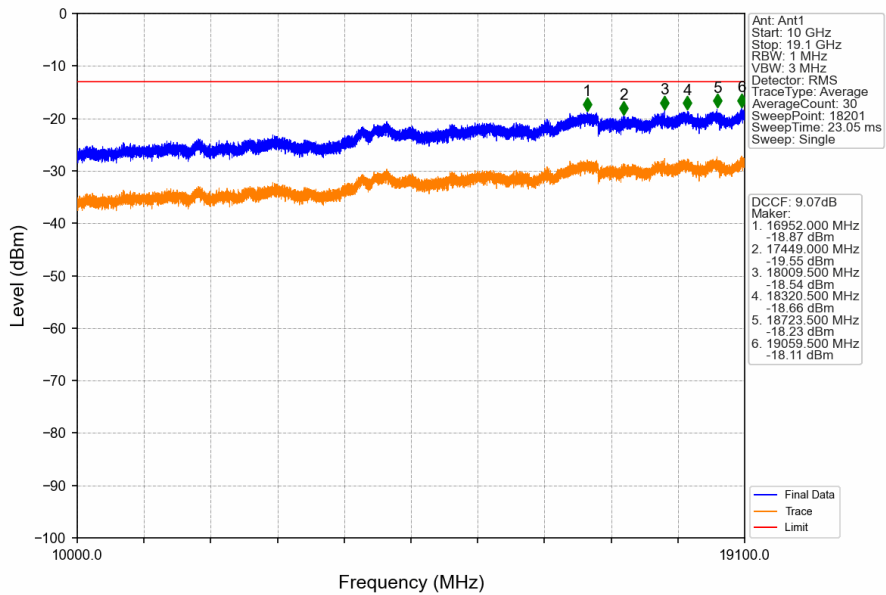

GSM850_EGPRS_MCH_836.6MHz_1 TX Slot_NTNV

GSM850_EGPRS_HCH_848.8MHz_1 TX Slot_NTNV

GSM850_EGPRS_HCH_848.8MHz_1 TX Slot_NTNV

2. Spurious Emission

2.1 PCS1900

2.1.1 Test Result

Band: PCS1900						
ENV	Mode		Frequency (MHz)	Spurious Emission		Verdict
	Network	Subset		Result	Limit	
NTNV	GPRS	1 TX Slot	1850.2	Refer To Test Graph	Pass	
			1880	Refer To Test Graph	Pass	
			1909.8	Refer To Test Graph	Pass	
	EGPRS	1 TX Slot	1850.2	Refer To Test Graph	Pass	
			1880	Refer To Test Graph	Pass	
			1909.8	Refer To Test Graph	Pass	

2.1.2 Test Graph

PCS1900_GPRS_LCH_1850.2MHz_1 TX Slot_NTNV

PCS1900_GPRS_MCH_1880MHz_1 TX Slot_NTNV

PCS1900_GPRS_MCH_1880MHz_1 TX Slot_NTNV

PCS1900_GPRS_HCH_1909.8MHz_1 TX Slot_NTNV

PCS1900_GPRS_HCH_1909.8MHz_1 TX Slot_NTNV

PCS1900_GPRS_HCH_1909.8MHz_1 TX Slot_NTNV

PCS1900_EGPRS_LCH_1850.2MHz_1 TX Slot_NTNV

PCS1900_EGPRS_LCH_1850.2MHz_1 TX Slot_NTNV

PCS1900_EGPRS_LCH_1850.2MHz_1 TX Slot_NTNV

PCS1900_EGPRS_MCH_1880MHz_1 TX Slot_NTNV