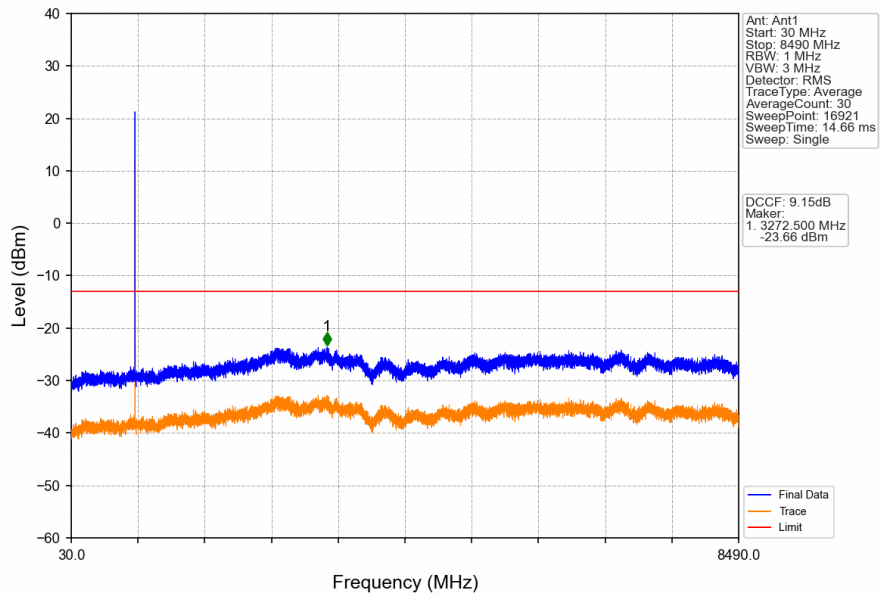

1. Spurious Emission

1.1 GSM850

1.1.1 Test Result

Band: GSM850						
ENV	Mode		Frequency (MHz)	Spurious Emission		Verdict
	Network	Subset		Result	Limit	
NTNV	GPRS	1 TX Slot	824.2	Refer To Test Graph		Pass
			836.6	Refer To Test Graph		Pass
			848.8	Refer To Test Graph		Pass
	EGPRS	1 TX Slot	824.2	Refer To Test Graph		Pass
			836.6	Refer To Test Graph		Pass
			848.8	Refer To Test Graph		Pass

1.1.2 Test Graph

GSM850_GPRS_MCH_836.6MHz_1 TX Slot_NTNV

GSM850_GPRS_HCH_848.8MHz_1 TX Slot_NTNV

GSM850_GPRS_HCH_848.8MHz_1 TX Slot_NTNV

GSM850_EGPRS_LCH_824.2MHz_1 TX Slot_NTNV

GSM850_EGPRS_LCH_824.2MHz_1 TX Slot_NTNV

GSM850_EGPRS_MCH_836.6MHz_1 TX Slot_NTNV

GSM850_EGPRS_HCH_848.8MHz_1 TX Slot_NTNV

GSM850_EGPRS_HCH_848.8MHz_1 TX Slot_NTNV

2. Spurious Emission

2.1 PCS1900

2.1.1 Test Result

Band: PCS1900						
ENV	Mode		Frequency (MHz)	Spurious Emission		Verdict
	Network	Subset		Result	Limit	
NTNV	GPRS	1 TX Slot	1850.2	Refer To Test Graph	Pass	
			1880	Refer To Test Graph	Pass	
			1909.8	Refer To Test Graph	Pass	
	EGPRS	1 TX Slot	1850.2	Refer To Test Graph	Pass	
			1880	Refer To Test Graph	Pass	
			1909.8	Refer To Test Graph	Pass	

2.1.2 Test Graph

PCS1900_GPRS_LCH_1850.2MHz_1 TX Slot_NTNV

PCS1900_GPRS_MCH_1880MHz_1 TX Slot_NTNV

PCS1900_GPRS_MCH_1880MHz_1 TX Slot_NTNV

PCS1900_GPRS_HCH_1909.8MHz_1 TX Slot_NTNV

PCS1900_GPRS_HCH_1909.8MHz_1 TX Slot_NTNV