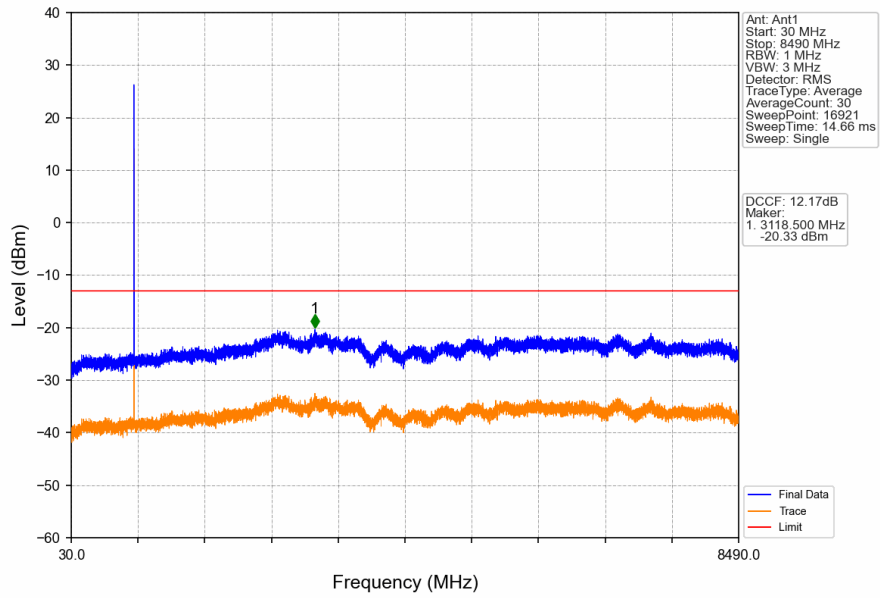

1. Spurious Emission

1.1 GSM850

1.1.1 Test Result

Band: GSM850						
ENV	Mode		Frequency (MHz)	Spurious Emission		Verdict
	Network	Subset		Result	Limit	
NTNV	GPRS	1 TX Slot	824.2	Refer To Test Graph		Pass
			836.6	Refer To Test Graph		Pass
			848.8	Refer To Test Graph		Pass
	EGPRS	1 TX Slot	824.2	Refer To Test Graph		Pass
			836.6	Refer To Test Graph		Pass
			848.8	Refer To Test Graph		Pass

1.1.2 Test Graph

GSM850_GPRS_MCH_836.6MHz_1 TX Slot_NTNV

GSM850_GPRS_HCH_848.8MHz_1 TX Slot_NTNV

GSM850_GPRS_HCH_848.8MHz_1 TX Slot_NTNV

GSM850_EGPRS_LCH_824.2MHz_1 TX Slot_NTNV

GSM850_EGPRS_LCH_824.2MHz_1 TX Slot_NTNV

GSM850_EGPRS_MCH_836.6MHz_1 TX Slot_NTNV

GSM850_EGPRS_HCH_848.8MHz_1 TX Slot_NTNV

GSM850_EGPRS_HCH_848.8MHz_1 TX Slot_NTNV

2. Spurious Emission

2.1 PCS1900

2.1.1 Test Result

Band: PCS1900						
ENV	Mode		Frequency (MHz)	Spurious Emission		Verdict
	Network	Subset		Result	Limit	
NTNV	GPRS	1 TX Slot	1850.2	Refer To Test Graph	Pass	
			1880	Refer To Test Graph	Pass	
			1909.8	Refer To Test Graph	Pass	
	EGPRS	1 TX Slot	1850.2	Refer To Test Graph	Pass	
			1880	Refer To Test Graph	Pass	
			1909.8	Refer To Test Graph	Pass	

2.1.2 Test Graph

PCS1900_GPRS_LCH_1850.2MHz_1 TX Slot_NTNV

PCS1900_GPRS_MCH_1880MHz_1 TX Slot_NTNV

PCS1900_GPRS_MCH_1880MHz_1 TX Slot_NTNV

PCS1900_GPRS_HCH_1909.8MHz_1 TX Slot_NTNV

PCS1900_GPRS_HCH_1909.8MHz_1 TX Slot_NTNV