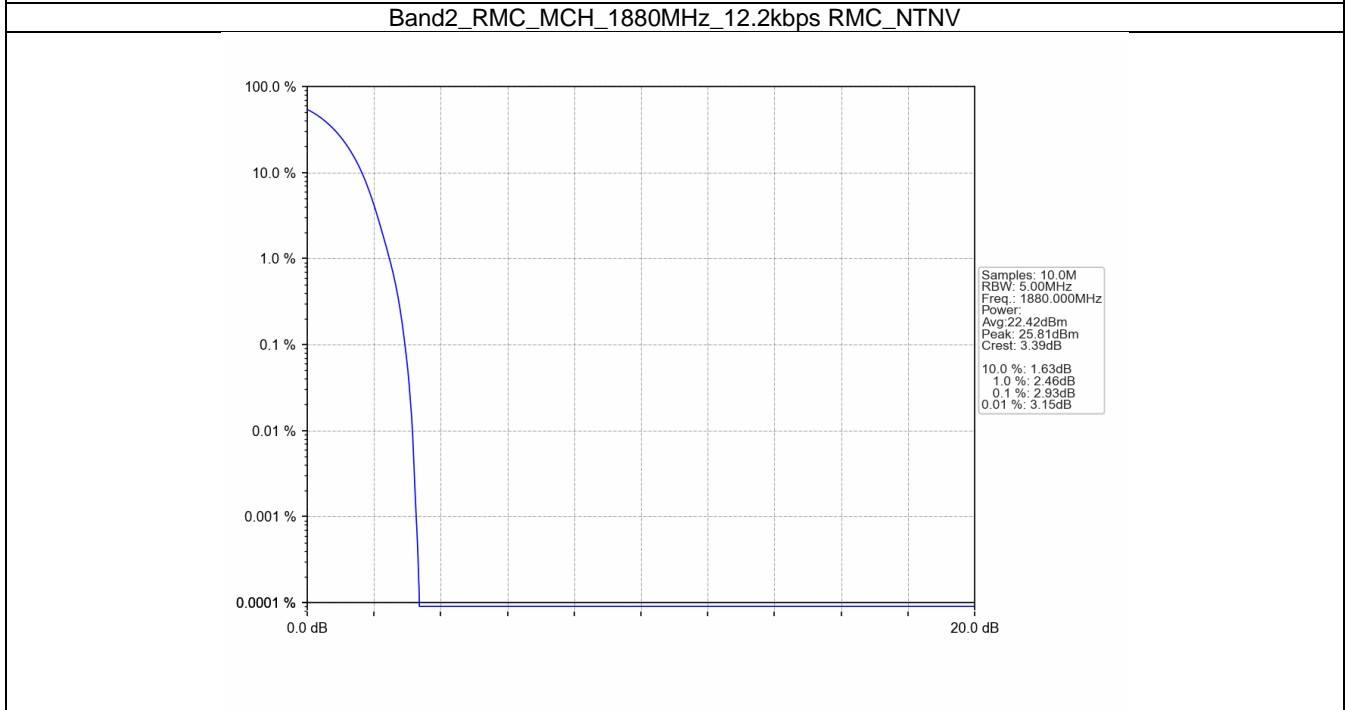

1. Peak-Average Ratio

1.1 Band2

1.1.1 Test Result

Band: 2						
ENV	Mode		Frequency (MHz)	Peak-Average Ratio (dB)		Verdict
	Network	Subset		Result	Limit	
NTNV	RMC	12.2kbps RMC	1852.4	2.93	<=13	Pass
			1880	2.93	<=13	Pass
			1907.6	2.90	<=13	Pass
	HSDPA	Subtest 1	1852.4	5.62	<=13	Pass
			1880	5.60	<=13	Pass
			1907.6	5.58	<=13	Pass
	HSUPA	Subtest 1	1852.4	5.59	<=13	Pass
			1880	5.59	<=13	Pass
			1907.6	5.59	<=13	Pass

1.1.2 Test Graph

Band2_RMC_HCH_1907.6MHz_12.2kbps RMC_NTNV

Band2_HSDPA_LCH_1852.4MHz_Subtest 1_NTNV

Band2_HSDPA_MCH_1880MHz_Subtest 1_NTNV

Band2_HSDPA_HCH_1907.6MHz_Subtest 1_NTNV

Band2_HSUPA_LCH_1852.4MHz_Subtest 1_NTNV

Band2_HSUPA_MCH_1880MHz_Subtest 1_NTNV

Band2_HSUPA_HCH_1907.6MHz_Subtest 1_NTNV

2. Peak-Average Ratio

2.1 Band4

2.1.1 Test Result

Band: 4						
ENV	Mode		Frequency (MHz)	Peak-Average Ratio (dB)		Verdict
	Network	Subset		Result	Limit	
NTNV	RMC	12.2kbps RMC	1712.4	2.98	<=13	Pass
			1732.6	3.00	<=13	Pass
			1752.6	2.87	<=13	Pass
	HSDPA	Subtest 1	1712.4	5.45	<=13	Pass
			1732.6	5.72	<=13	Pass
			1752.6	5.48	<=13	Pass
	HSUPA	Subtest 1	1712.4	5.45	<=13	Pass
			1732.6	5.64	<=13	Pass
			1752.6	5.51	<=13	Pass