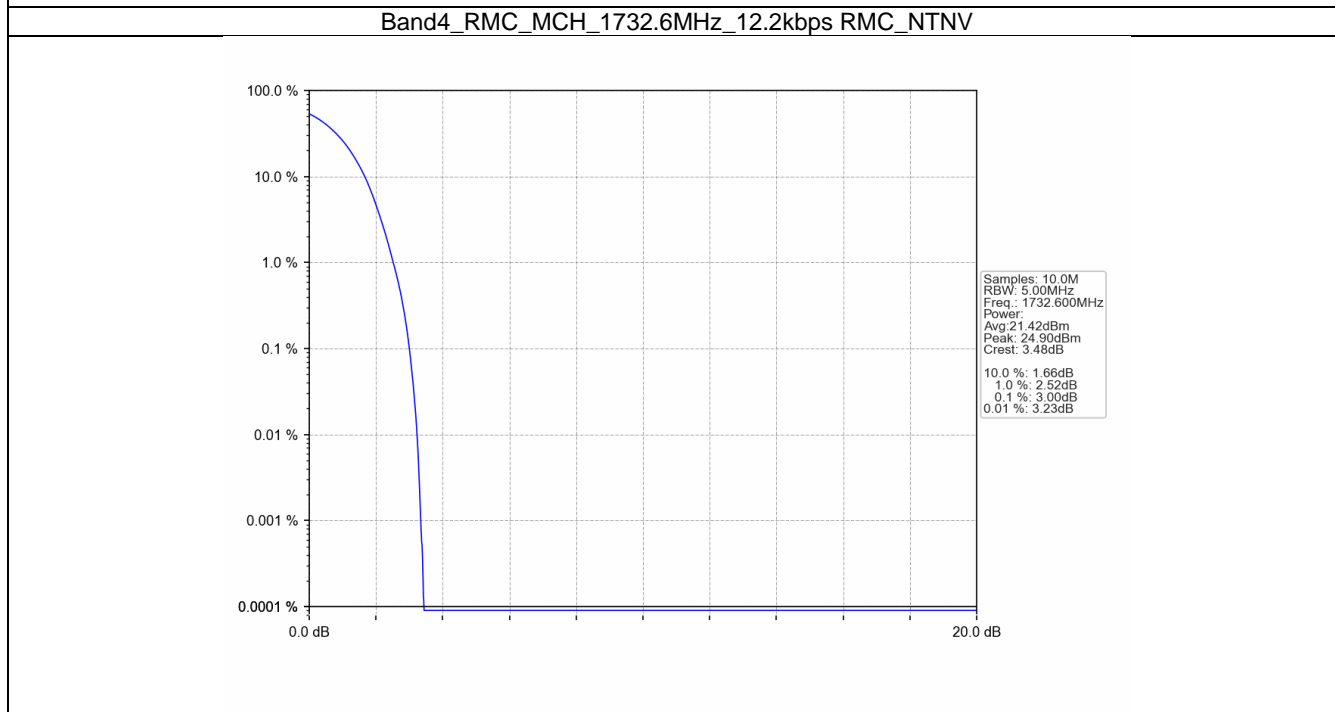

Band2_HSUPA_MCH_1880MHz_Subtest 1_NTNV

Band2_HSUPA_HCH_1907.6MHz_Subtest 1_NTNV

2. Peak-Average Ratio

2.1 Band4

2.1.1 Test Result

Band: 4						
ENV	Mode		Frequency (MHz)	Peak-Average Ratio (dB)		Verdict
	Network	Subset		Result	Limit	
NTNV	RMC	12.2kbps RMC	1712.4	2.98	<=13	Pass
			1732.6	3.00	<=13	Pass
			1752.6	2.87	<=13	Pass
	HSDPA	Subtest 1	1712.4	5.45	<=13	Pass
			1732.6	5.72	<=13	Pass
			1752.6	5.48	<=13	Pass
	HSUPA	Subtest 1	1712.4	5.45	<=13	Pass
			1732.6	5.64	<=13	Pass
			1752.6	5.51	<=13	Pass

2.1.2 Test Graph

Band4_RMC_HCH_1752.6MHz_12.2kbps RMC_NTNV

Band4_HSDPA_LCH_1712.4MHz_Subtest 1_NTNV

Band4_HSDPA_MCH_1732.6MHz_Subtest 1_NTNV

Band4_HSDPA_HCH_1752.6MHz_Subtest 1_NTNV

Band4_HSUPA_LCH_1712.4MHz_Subtest 1_NTNV