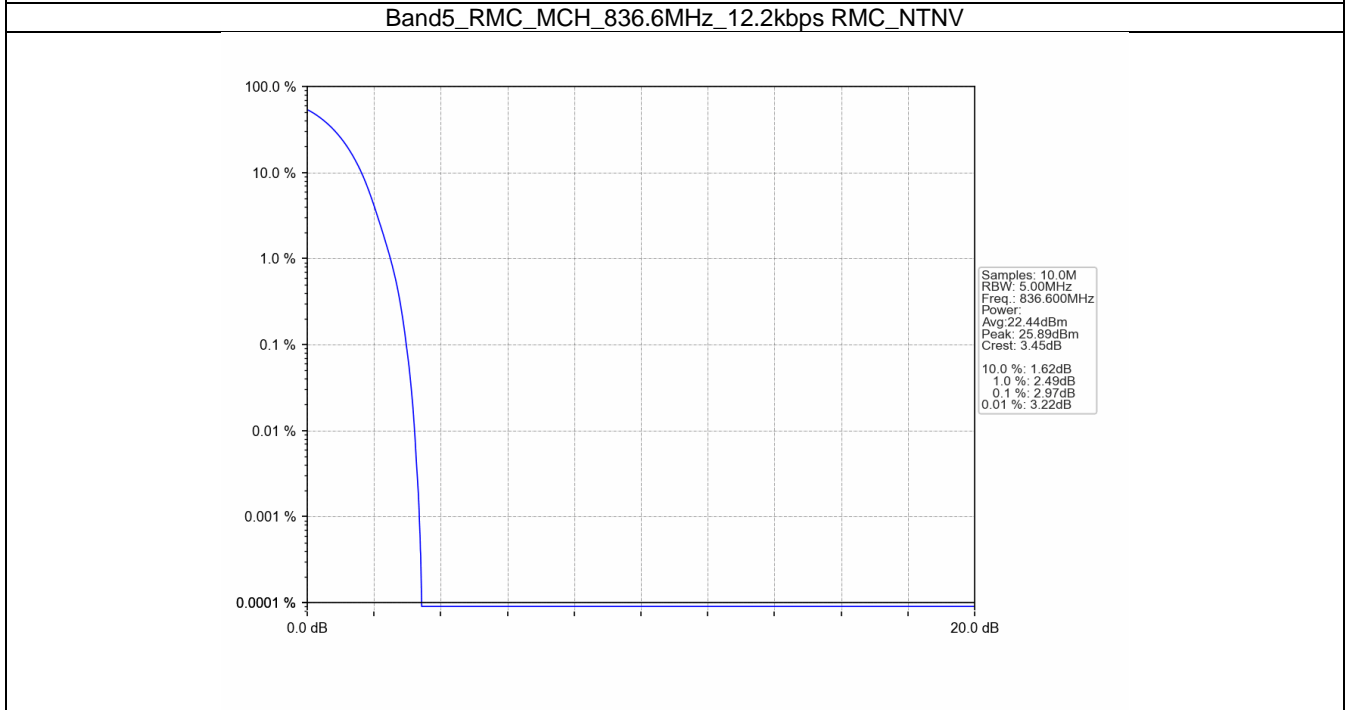

2.1.2 Test Graph

Band4_RMC_HCH_1752.6MHz_12.2kbps RMC_NTNV

Band4_HSDPA_LCH_1712.4MHz_Subtest 1_NTNV

Band4_HSDPA_MCH_1732.6MHz_Subtest 1_NTNV

Band4_HSDPA_HCH_1752.6MHz_Subtest 1_NTNV

Band4_HSUPA_LCH_1712.4MHz_Subtest 1_NTNV

Band4_HSUPA_MCH_1732.6MHz_Subtest 1_NTNV

Band4_HSUPA_HCH_1752.6MHz_Subtest 1_NTNV

3. Peak-Average Ratio

3.1 Band5

3.1.1 Test Result

Band: 5						
ENV	Mode		Frequency (MHz)	Peak-Average Ratio (dB)		Verdict
	Network	Subset		Result	Limit	
NTNV	RMC	12.2kbps RMC	826.4	3.08	<=13	Pass
			836.6	2.97	<=13	Pass
			846.6	3.08	<=13	Pass
	HSDPA	Subtest 1	826.4	5.65	<=13	Pass
			836.6	5.52	<=13	Pass
			846.6	5.63	<=13	Pass
	HSUPA	Subtest 1	826.4	5.61	<=13	Pass
			836.6	5.48	<=13	Pass
			846.6	5.63	<=13	Pass

3.1.2 Test Graph

Band5_RMC_HCH_846.6MHz_12.2kbps RMC_NTNV

Band5_HSDPA_LCH_826.4MHz_Subtest 1_NTNV

Band5_HSDPA_MCH_836.6MHz_Subtest 1_NTNV

Band5_HSDPA_HCH_846.6MHz_Subtest 1_NTNV

Band5_HSUPA_LCH_826.4MHz_Subtest 1_NTNV