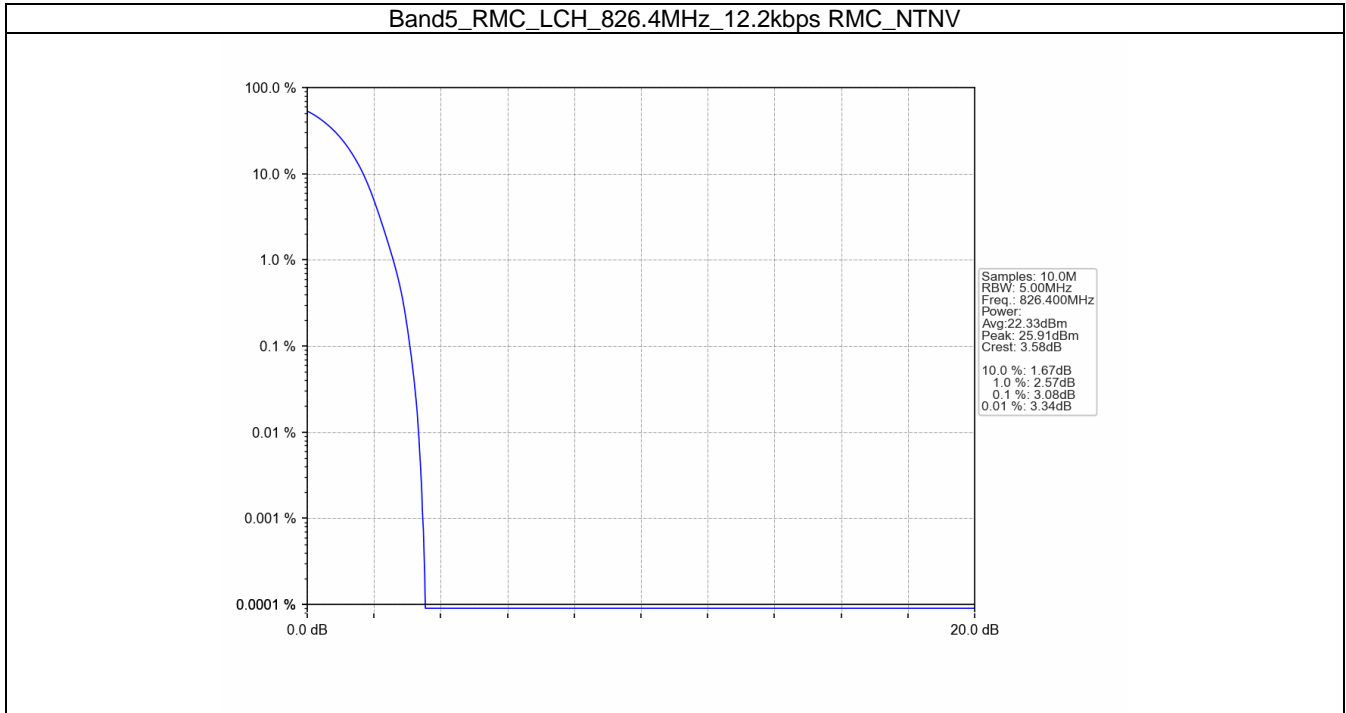

Band4_HSUPA_MCH_1732.6MHz_Subtest 1_NTNV

Band4_HSUPA_HCH_1752.6MHz_Subtest 1_NTNV

3. Peak-Average Ratio

3.1 Band5

3.1.1 Test Result

Band: 5						
ENV	Mode		Frequency (MHz)	Peak-Average Ratio (dB)		Verdict
	Network	Subset		Result	Limit	
NTNV	RMC	12.2kbps RMC	826.4	3.08	<=13	Pass
			836.6	2.97	<=13	Pass
			846.6	3.08	<=13	Pass
	HSDPA	Subtest 1	826.4	5.65	<=13	Pass
			836.6	5.52	<=13	Pass
			846.6	5.63	<=13	Pass
	HSUPA	Subtest 1	826.4	5.61	<=13	Pass
			836.6	5.48	<=13	Pass
			846.6	5.63	<=13	Pass

3.1.2 Test Graph

Band5_RMC_HCH_846.6MHz_12.2kbps RMC_NTNV

Band5_HSDPA_LCH_826.4MHz_Subtest 1_NTNV

Band5_HSDPA_MCH_836.6MHz_Subtest 1_NTNV

Band5_HSDPA_HCH_846.6MHz_Subtest 1_NTNV

Band5_HSUPA_LCH_826.4MHz_Subtest 1_NTNV