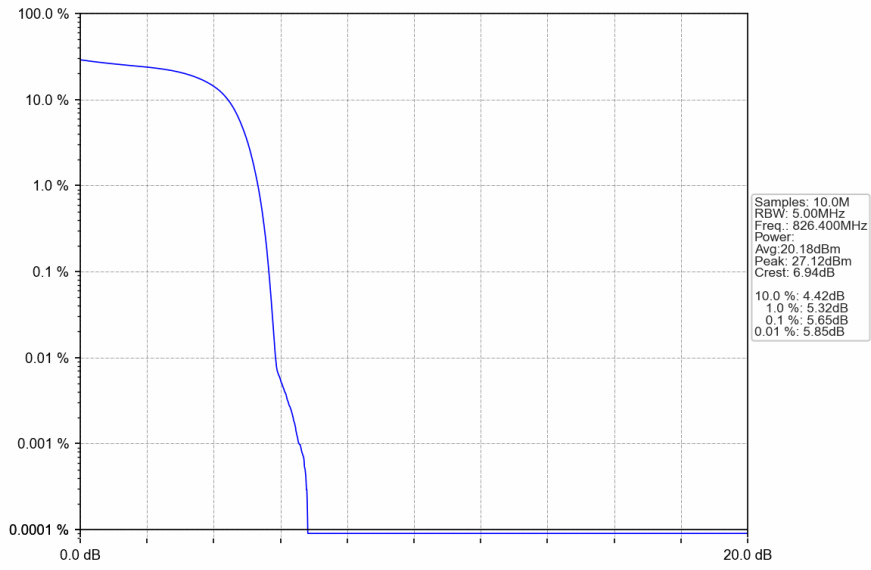

Band4_HSUPA_MCH_1732.6MHz_Subtest 1_NTNV

Band4_HSUPA_HCH_1752.6MHz_Subtest 1_NTNV

3. Peak-Average Ratio

3.1 Band5

3.1.1 Test Result

Band: 5						
ENV	Mode		Frequency (MHz)	Peak-Average Ratio (dB)		Verdict
	Network	Subset		Result	Limit	
NTNV	RMC	12.2kbps RMC	826.4	3.08	<=13	Pass
			836.6	2.97	<=13	Pass
			846.6	3.08	<=13	Pass
	HSDPA	Subtest 1	826.4	5.65	<=13	Pass
			836.6	5.52	<=13	Pass
			846.6	5.63	<=13	Pass
	HSUPA	Subtest 1	826.4	5.61	<=13	Pass
			836.6	5.48	<=13	Pass
			846.6	5.63	<=13	Pass

3.1.2 Test Graph

Band5_RMC_HCH_846.6MHz_12.2kbps RMC_NTNV

Band5_HSDPA_LCH_826.4MHz_Subtest 1_NTNV

Band5_HSDPA_MCH_836.6MHz_Subtest 1_NTNV

Band5_HSDPA_HCH_846.6MHz_Subtest 1_NTNV

Band5_HSUPA_LCH_826.4MHz_Subtest 1_NTNV