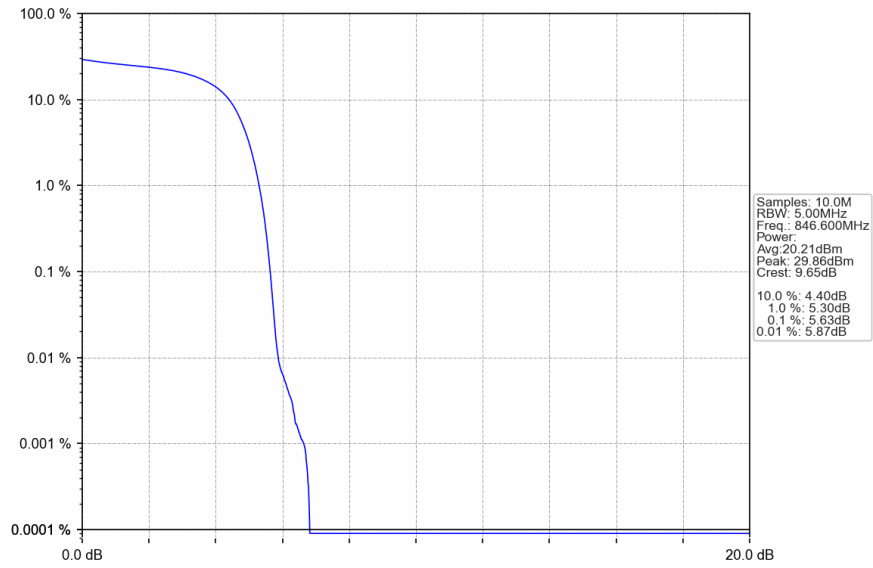

3.1.2 Test Graph

Band5_RMC_HCH_846.6MHz_12.2kbps RMC_NTNV

Band5_HSDPA_LCH_826.4MHz_Subtest 1_NTNV

Band5_HSDPA_MCH_836.6MHz_Subtest 1_NTNV

Band5_HSDPA_HCH_846.6MHz_Subtest 1_NTNV

Band5_HSUPA_LCH_826.4MHz_Subtest 1_NTNV