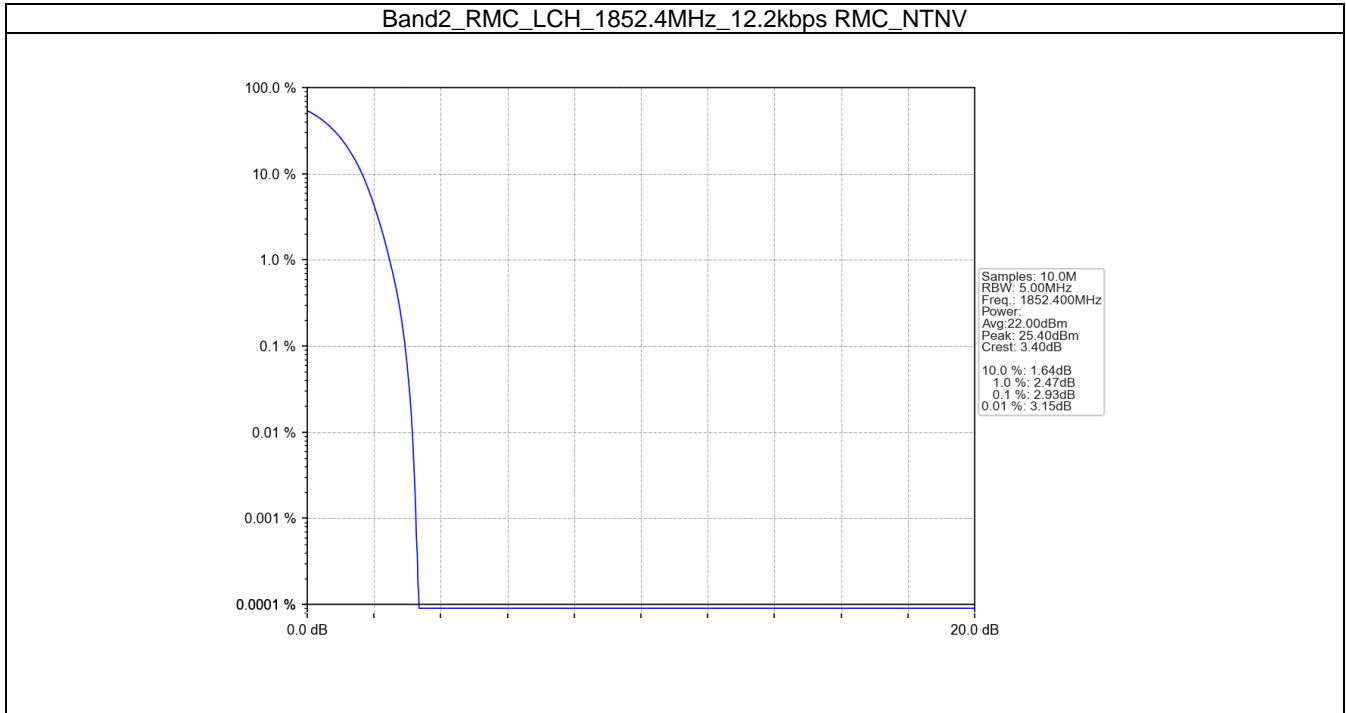

1. Peak-Average Ratio

1.1 Band2

1.1.1 Test Result

Band: 2						
ENV	Mode		Frequency (MHz)	Peak-Average Ratio (dB)		Verdict
	Network	Subset		Result	Limit	
NTNV	RMC	12.2kbps RMC	1852.4	2.93	<=13	Pass
			1880	2.93	<=13	Pass
			1907.6	2.90	<=13	Pass
	HSDPA	Subtest 1	1852.4	5.62	<=13	Pass
			1880	5.60	<=13	Pass
			1907.6	5.58	<=13	Pass
	HSUPA	Subtest 1	1852.4	5.59	<=13	Pass
			1880	5.59	<=13	Pass
			1907.6	5.59	<=13	Pass

1.1.2 Test Graph

Band2_RMC_HCH_1907.6MHz_12.2kbps RMC_NTNV

Band2_HSDPA_LCH_1852.4MHz_Subtest 1_NTNV

Band2_HSDPA_MCH_1880MHz_Subtest 1_NTNV

Band2_HSDPA_HCH_1907.6MHz_Subtest 1_NTNV

Band2_HSUPA_LCH_1852.4MHz_Subtest 1_NTNV

Band2_HSUPA_MCH_1880MHz_Subtest 1_NTNV

Band2_HSUPA_HCH_1907.6MHz_Subtest 1_NTNV

2. Peak-Average Ratio

2.1 Band4

2.1.1 Test Result

Band: 4						
ENV	Mode		Frequency (MHz)	Peak-Average Ratio (dB)		Verdict
	Network	Subset		Result	Limit	
NTNV	RMC	12.2kbps RMC	1712.4	2.98	<=13	Pass
			1732.6	3.00	<=13	Pass
			1752.6	2.87	<=13	Pass
	HSDPA	Subtest 1	1712.4	5.45	<=13	Pass
			1732.6	5.72	<=13	Pass
			1752.6	5.48	<=13	Pass
	HSUPA	Subtest 1	1712.4	5.45	<=13	Pass
			1732.6	5.64	<=13	Pass
			1752.6	5.51	<=13	Pass