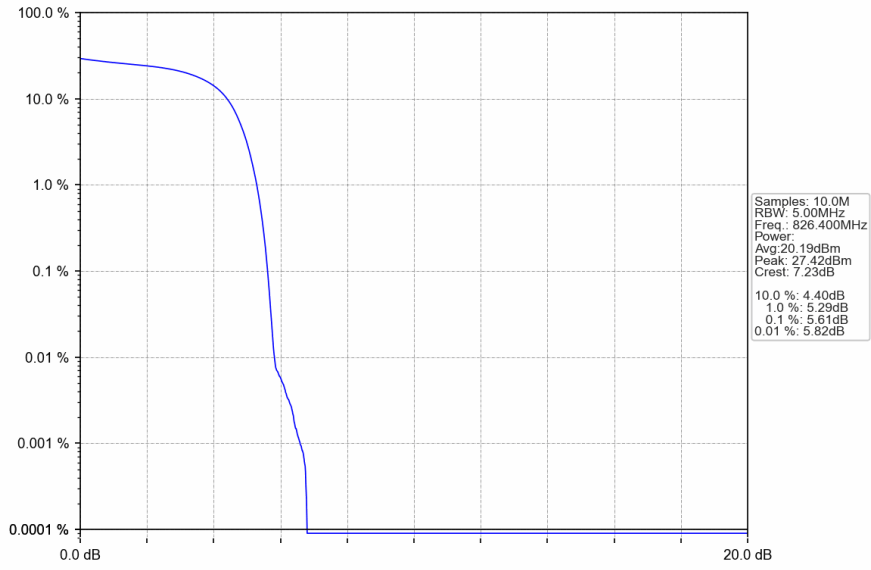

3.1.2 Test Graph

Band5_RMC_HCH_846.6MHz_12.2kbps RMC_NTNV

Band5_HSDPA_LCH_826.4MHz_Subtest 1_NTNV

Band5_HSDPA_MCH_836.6MHz_Subtest 1_NTNV

Band5_HSDPA_HCH_846.6MHz_Subtest 1_NTNV

Band5_HSUPA_LCH_826.4MHz_Subtest 1_NTNV