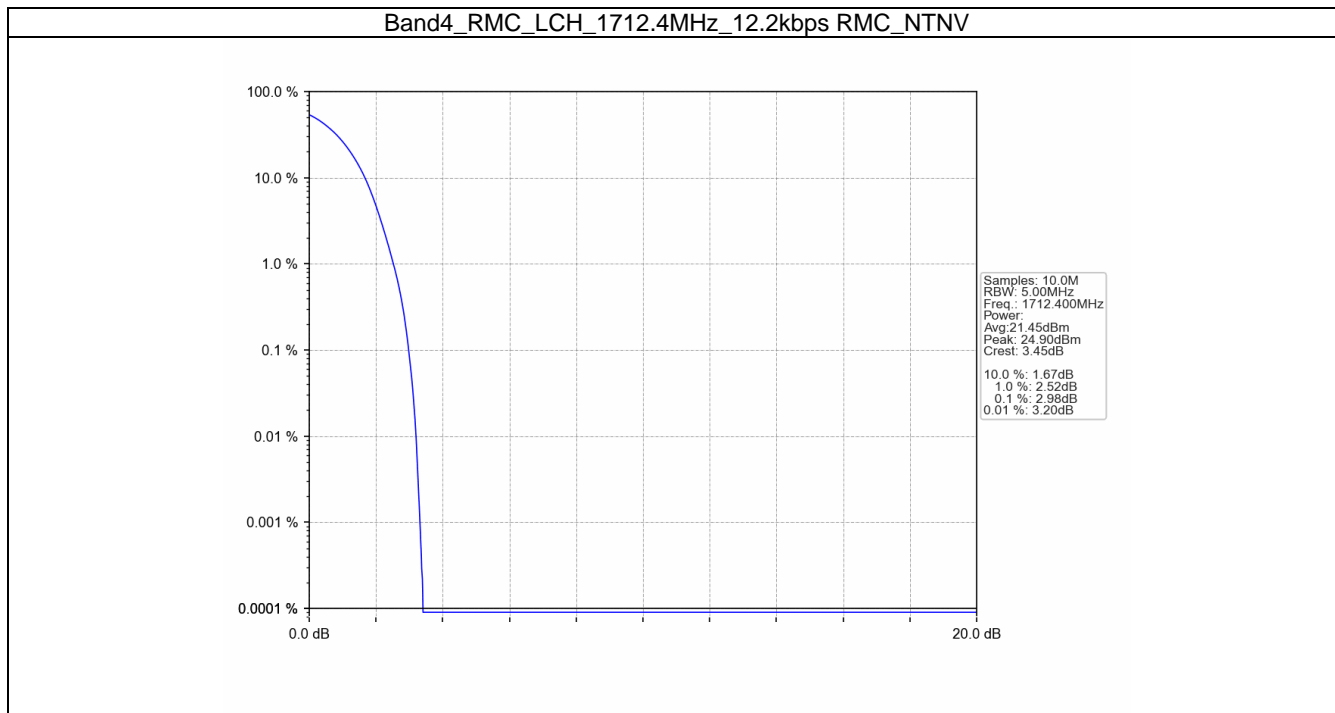

Band2_HSUPA_MCH_1880MHz_Subtest 1_NTNV

Band2_HSUPA_HCH_1907.6MHz_Subtest 1_NTNV

2. Peak-Average Ratio

2.1 Band4

2.1.1 Test Result

Band: 4						
ENV	Mode		Frequency (MHz)	Peak-Average Ratio (dB)		Verdict
	Network	Subset		Result	Limit	
NTNV	RMC	12.2kbps RMC	1712.4	2.98	<=13	Pass
			1732.6	3.00	<=13	Pass
			1752.6	2.87	<=13	Pass
	HSDPA	Subtest 1	1712.4	5.45	<=13	Pass
			1732.6	5.72	<=13	Pass
			1752.6	5.48	<=13	Pass
	HSUPA	Subtest 1	1712.4	5.45	<=13	Pass
			1732.6	5.64	<=13	Pass
			1752.6	5.51	<=13	Pass

2.1.2 Test Graph

Band4_RMC_HCH_1752.6MHz_12.2kbps RMC_NTNV

Band4_HSDPA_LCH_1712.4MHz_Subtest 1_NTNV

Band4_HSDPA_MCH_1732.6MHz_Subtest 1_NTNV

Band4_HSDPA_HCH_1752.6MHz_Subtest 1_NTNV

Band4_HSUPA_LCH_1712.4MHz_Subtest 1_NTNV