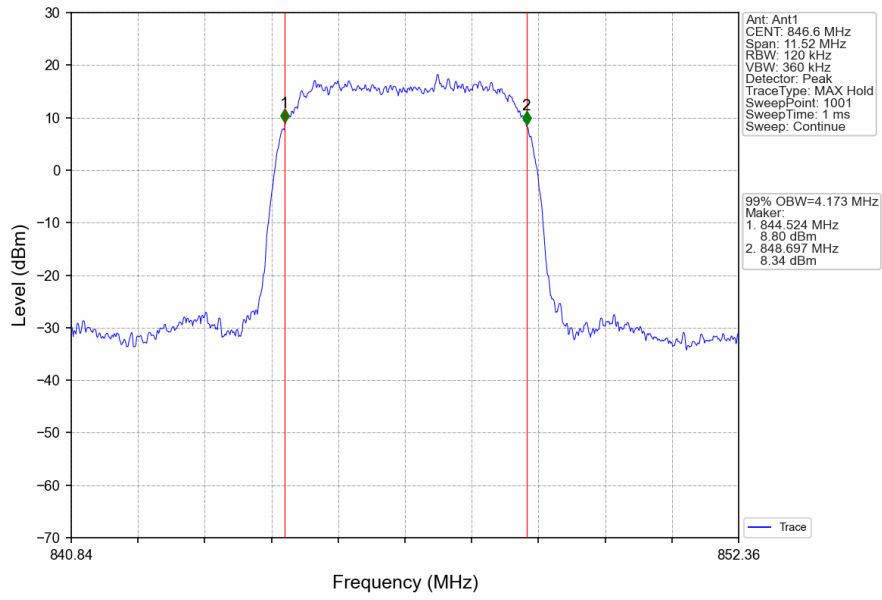

2.2.2 Test Graph

Band4_RMC_HCH_1752.6MHz_12.2kbps RMC_NTNV

Band4_HSDPA_LCH_1712.4MHz_Subtest 1_NTNV

Band4_HSDPA_MCH_1732.6MHz_Subtest 1_NTNV

Band4_HSDPA_HCH_1752.6MHz_Subtest 1_NTNV

Band4_HSUPA_LCH_1712.4MHz_Subtest 1_NTNV

Band4_HSUPA_MCH_1732.6MHz_Subtest 1_NTNV

Band4_HSUPA_HCH_1752.6MHz_Subtest 1_NTNV

3. 99% & 26dB Bandwidth

3.1 Band5_OBW

3.1.1 Test Result

Band: 5					
ENV	Mode		Frequency (MHz)	99% Occupied Bandwidth (MHz)	Verdict
	Network	Subset		Result	
NTNV	RMC	12.2kbps RMC	826.4	4.145	Pass
			836.6	4.176	Pass
			846.6	4.173	Pass
	HSDPA	Subtest 1	826.4	4.156	Pass
			836.6	4.142	Pass
			846.6	4.170	Pass
	HSUPA	Subtest 1	826.4	4.158	Pass
			836.6	4.154	Pass
			846.6	4.154	Pass

3.1.2 Test Graph

Band5_RMC_HCH_846.6MHz_12.2kbps RMC_NTNV

Band5_HSDPA_LCH_826.4MHz_Subtest 1_NTNV

Band5_HSDPA_MCH_836.6MHz_Subtest 1_NTNV

Band5_HSDPA_HCH_846.6MHz_Subtest 1_NTNV

Band5_HSUPA_LCH_826.4MHz_Subtest 1_NTNV