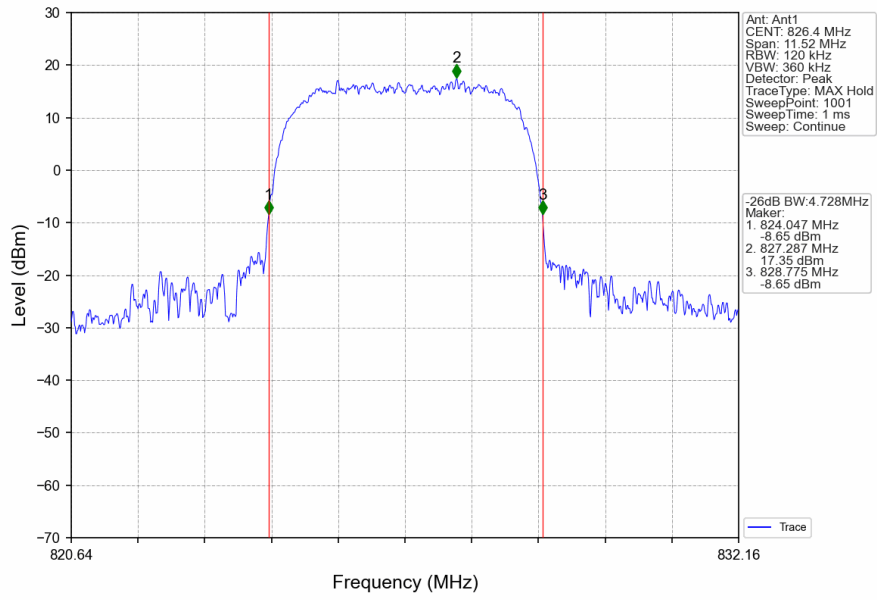

3.2.2 Test Graph

Band5_RMC_HCH_846.6MHz_12.2kbps RMC_NTNV

Band5_HSDPA_LCH_826.4MHz_Subtest 1_NTNV

Band5_HSDPA_MCH_836.6MHz_Subtest 1_NTNV

Band5_HSDPA_HCH_846.6MHz_Subtest 1_NTNV

Band5_HSUPA_LCH_826.4MHz_Subtest 1_NTNV

Band5_HSUPA_MCH_836.6MHz_Subtest 1_NTNV

Band5_HSUPA_HCH_846.6MHz_Subtest 1_NTNV