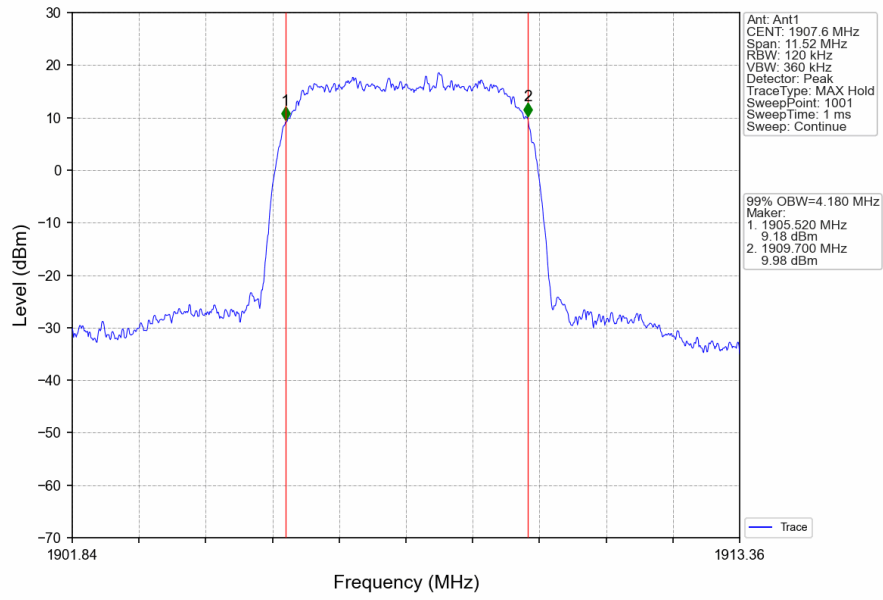

1. 99% & 26dB Bandwidth

1.1 Band2_OBW

1.1.1 Test Result

Band: 2					
ENV	Mode		Frequency (MHz)	99% Occupied Bandwidth (MHz)	Verdict
	Network	Subset		Result	
NTNV	RMC	12.2kbps RMC	1852.4	4.154	Pass
			1880	4.160	Pass
			1907.6	4.180	Pass
	HSDPA	Subtest 1	1852.4	4.159	Pass
			1880	4.163	Pass
			1907.6	4.149	Pass
	HSUPA	Subtest 1	1852.4	4.175	Pass
			1880	4.152	Pass
			1907.6	4.154	Pass

1.1.2 Test Graph

Band2_RMC_HCH_1907.6MHz_12.2kbps RMC_NTNV

Band2_HSDPA_LCH_1852.4MHz_Subtest 1_NTNV

Band2_HSDPA_MCH_1880MHz_Subtest 1_NTNV

Band2_HSDPA_HCH_1907.6MHz_Subtest 1_NTNV

Band2_HSUPA_LCH_1852.4MHz_Subtest 1_NTNV