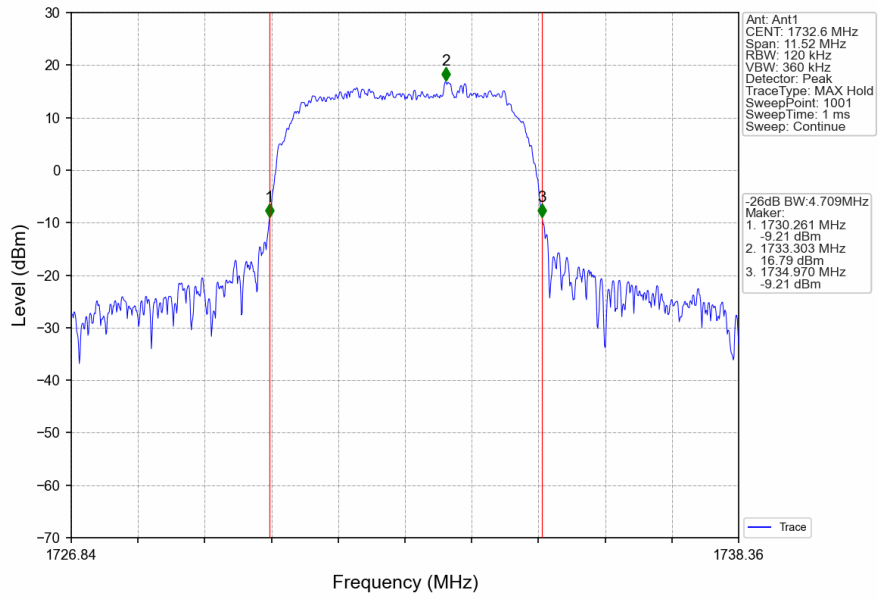

2.2.2 Test Graph

Band4_RMC_HCH_1752.6MHz_12.2kbps RMC_NTNV

Band4_HSDPA_LCH_1712.4MHz_Subtest 1_NTNV

Band4_HSDPA_MCH_1732.6MHz_Subtest 1_NTNV

Band4_HSDPA_HCH_1752.6MHz_Subtest 1_NTNV

Band4_HSUPA_LCH_1712.4MHz_Subtest 1_NTNV

Band4_HSUPA_MCH_1732.6MHz_Subtest 1_NTNV

Band4_HSUPA_HCH_1752.6MHz_Subtest 1_NTNV

3. 99% & 26dB Bandwidth

3.1 Band5_OBW

3.1.1 Test Result

Band: 5					
ENV	Mode		Frequency (MHz)	99% Occupied Bandwidth (MHz)	Verdict
	Network	Subset		Result	
NTNV	RMC	12.2kbps RMC	826.4	4.145	Pass
			836.6	4.176	Pass
			846.6	4.173	Pass
	HSDPA	Subtest 1	826.4	4.156	Pass
			836.6	4.142	Pass
			846.6	4.170	Pass
	HSUPA	Subtest 1	826.4	4.158	Pass
			836.6	4.154	Pass
			846.6	4.154	Pass

3.1.2 Test Graph

Band5_RMC_HCH_846.6MHz_12.2kbps RMC_NTNV

Band5_HSDPA_LCH_826.4MHz_Subtest 1_NTNV

Band5_HSDPA_MCH_836.6MHz_Subtest 1_NTNV

Band5_HSDPA_HCH_846.6MHz_Subtest 1_NTNV

Band5_HSUPA_LCH_826.4MHz_Subtest 1_NTNV