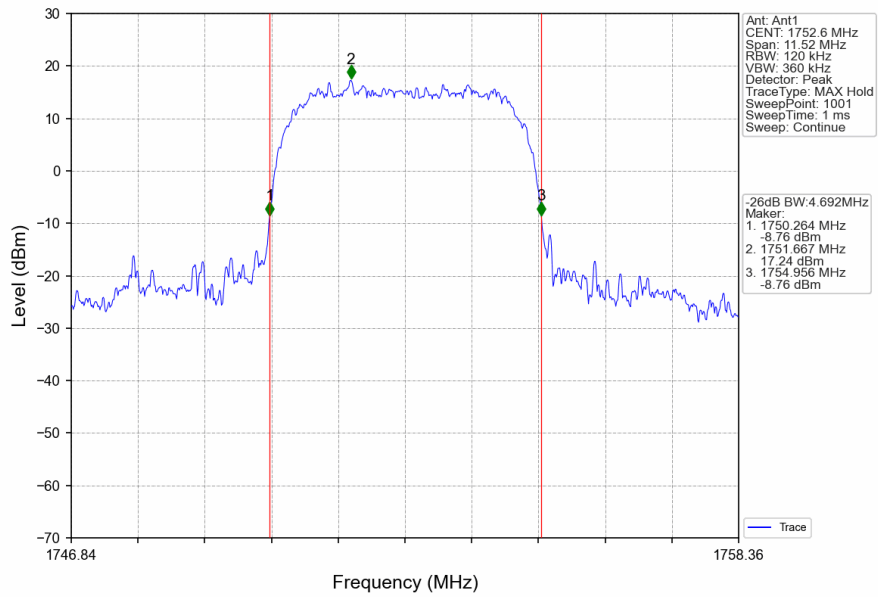

2.2.2 Test Graph

Band4_RMC_HCH_1752.6MHz_12.2kbps RMC_NTNV

Band4_HSDPA_LCH_1712.4MHz_Subtest 1_NTNV

Band4_HSDPA_MCH_1732.6MHz_Subtest 1_NTNV

Band4_HSDPA_HCH_1752.6MHz_Subtest 1_NTNV

Band4_HSUPA_LCH_1712.4MHz_Subtest 1_NTNV

Band4_HSUPA_MCH_1732.6MHz_Subtest 1_NTNV

Band4_HSUPA_HCH_1752.6MHz_Subtest 1_NTNV

3. 99% & 26dB Bandwidth

3.1 Band5_OBW

3.1.1 Test Result

Band: 5					
ENV	Mode		Frequency (MHz)	99% Occupied Bandwidth (MHz)	Verdict
	Network	Subset		Result	
NTNV	RMC	12.2kbps RMC	826.4	4.145	Pass
			836.6	4.176	Pass
			846.6	4.173	Pass
	HSDPA	Subtest 1	826.4	4.156	Pass
			836.6	4.142	Pass
			846.6	4.170	Pass
	HSUPA	Subtest 1	826.4	4.158	Pass
			836.6	4.154	Pass
			846.6	4.154	Pass