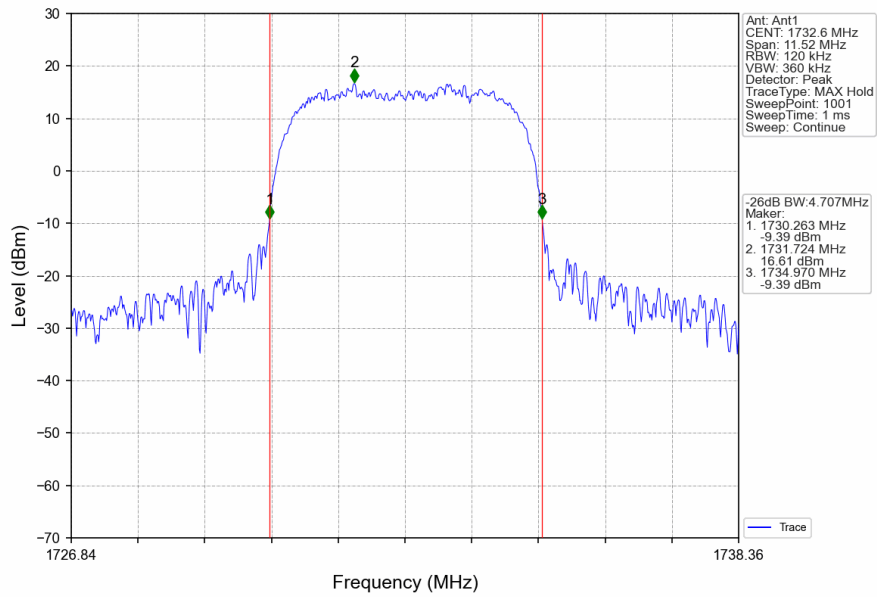

2.2.2 Test Graph

Band4_RMC_HCH_1752.6MHz_12.2kbps RMC_NTNV

Band4_HSDPA_LCH_1712.4MHz_Subtest 1_NTNV

Band4_HSDPA_MCH_1732.6MHz_Subtest 1_NTNV

Band4_HSDPA_HCH_1752.6MHz_Subtest 1_NTNV

Band4_HSUPA_LCH_1712.4MHz_Subtest 1_NTNV

Band4_HSUPA_MCH_1732.6MHz_Subtest 1_NTNV

Band4_HSUPA_HCH_1752.6MHz_Subtest 1_NTNV

3. 99% & 26dB Bandwidth

3.1 Band5_OBW

3.1.1 Test Result

Band: 5					
ENV	Mode		Frequency (MHz)	99% Occupied Bandwidth (MHz)	Verdict
	Network	Subset		Result	
NTNV	RMC	12.2kbps RMC	826.4	4.145	Pass
			836.6	4.176	Pass
			846.6	4.173	Pass
	HSDPA	Subtest 1	826.4	4.156	Pass
			836.6	4.142	Pass
			846.6	4.170	Pass
	HSUPA	Subtest 1	826.4	4.158	Pass
			836.6	4.154	Pass
			846.6	4.154	Pass