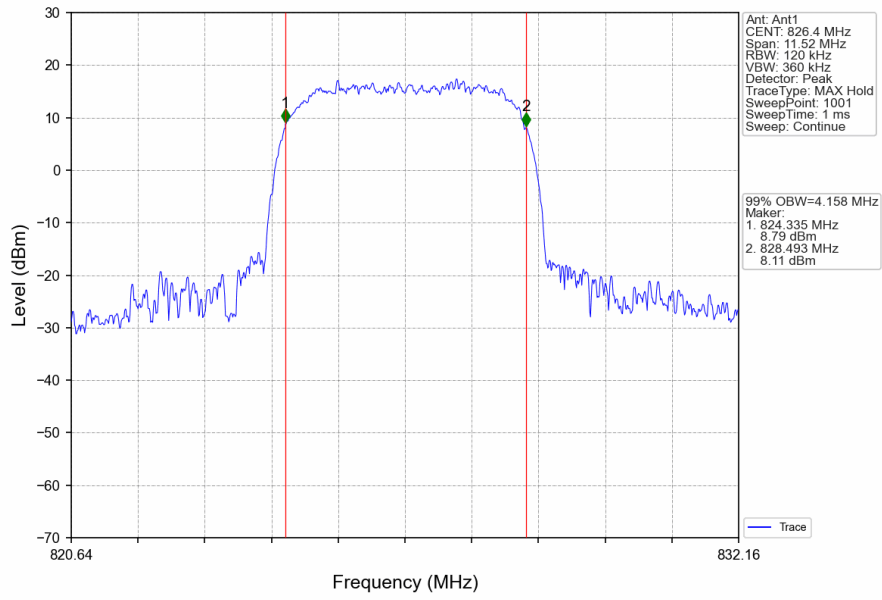

3.1.2 Test Graph

Band5_RMC_HCH_846.6MHz_12.2kbps RMC_NTNV

Band5_HSDPA_LCH_826.4MHz_Subtest 1_NTNV

Band5_HSDPA_MCH_836.6MHz_Subtest 1_NTNV

Band5_HSDPA_HCH_846.6MHz_Subtest 1_NTNV

Band5_HSUPA_LCH_826.4MHz_Subtest 1_NTNV