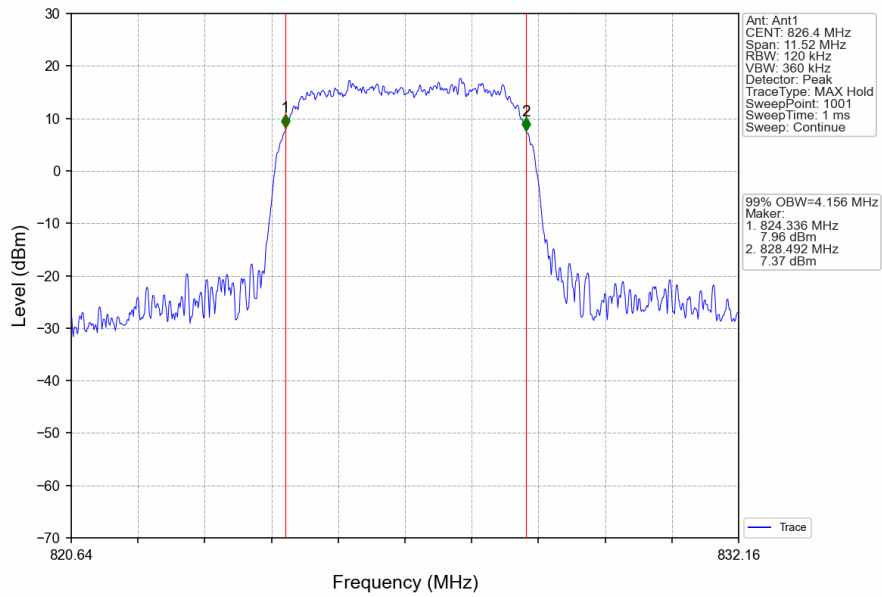

2.2.2 Test Graph

Band4_RMC_HCH_1752.6MHz_12.2kbps RMC_NTNV

Band4_HSDPA_LCH_1712.4MHz_Subtest 1_NTNV

Band4_HSDPA_MCH_1732.6MHz_Subtest 1_NTNV

Band4_HSDPA_HCH_1752.6MHz_Subtest 1_NTNV

Band4_HSUPA_LCH_1712.4MHz_Subtest 1_NTNV

Band4_HSUPA_MCH_1732.6MHz_Subtest 1_NTNV

Band4_HSUPA_HCH_1752.6MHz_Subtest 1_NTNV

3. 99% & 26dB Bandwidth

3.1 Band5_OBW

3.1.1 Test Result

Band: 5					
ENV	Mode		Frequency (MHz)	99% Occupied Bandwidth (MHz)	Verdict
	Network	Subset		Result	
NTNV	RMC	12.2kbps RMC	826.4	4.145	Pass
			836.6	4.176	Pass
			846.6	4.173	Pass
	HSDPA	Subtest 1	826.4	4.156	Pass
			836.6	4.142	Pass
			846.6	4.170	Pass
	HSUPA	Subtest 1	826.4	4.158	Pass
			836.6	4.154	Pass
			846.6	4.154	Pass

3.1.2 Test Graph

Band5_RMC_HCH_846.6MHz_12.2kbps RMC_NTNV

Band5_HSDPA_LCH_826.4MHz_Subtest 1_NTNV

Band5_HSDPA_MCH_836.6MHz_Subtest 1_NTNV

Band5_HSDPA_HCH_846.6MHz_Subtest 1_NTNV

Band5_HSUPA_LCH_826.4MHz_Subtest 1_NTNV