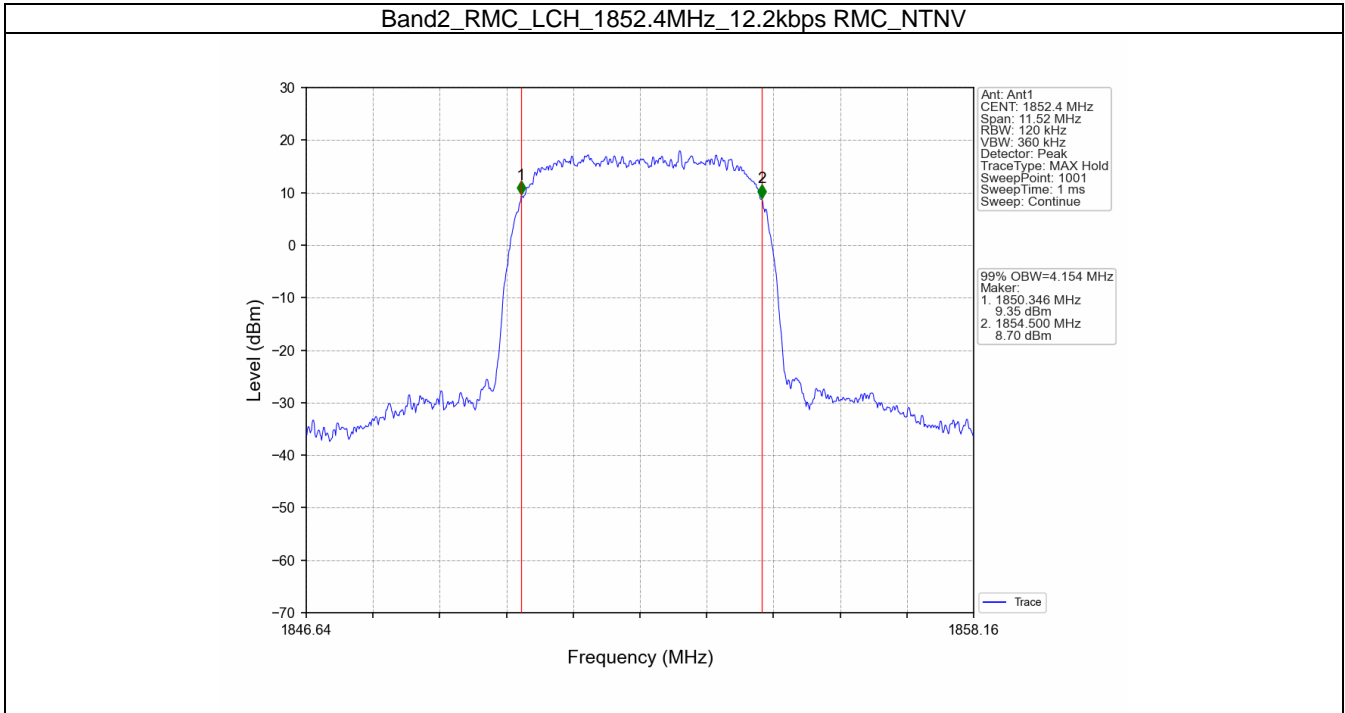

1. 99% & 26dB Bandwidth

1.1 Band2_OBW

1.1.1 Test Result

Band: 2					
ENV	Mode		Frequency (MHz)	99% Occupied Bandwidth (MHz)	Verdict
	Network	Subset		Result	
NTNV	RMC	12.2kbps RMC	1852.4	4.154	Pass
			1880	4.160	Pass
			1907.6	4.180	Pass
	HSDPA	Subtest 1	1852.4	4.159	Pass
			1880	4.163	Pass
			1907.6	4.149	Pass
	HSUPA	Subtest 1	1852.4	4.175	Pass
			1880	4.152	Pass
			1907.6	4.154	Pass

1.1.2 Test Graph

Band2_RMC_HCH_1907.6MHz_12.2kbps RMC_NTNV

Band2_HSDPA_LCH_1852.4MHz_Subtest 1_NTNV

Band2_HSDPA_MCH_1880MHz_Subtest 1_NTNV

Band2_HSDPA_HCH_1907.6MHz_Subtest 1_NTNV

Band2_HSUPA_LCH_1852.4MHz_Subtest 1_NTNV