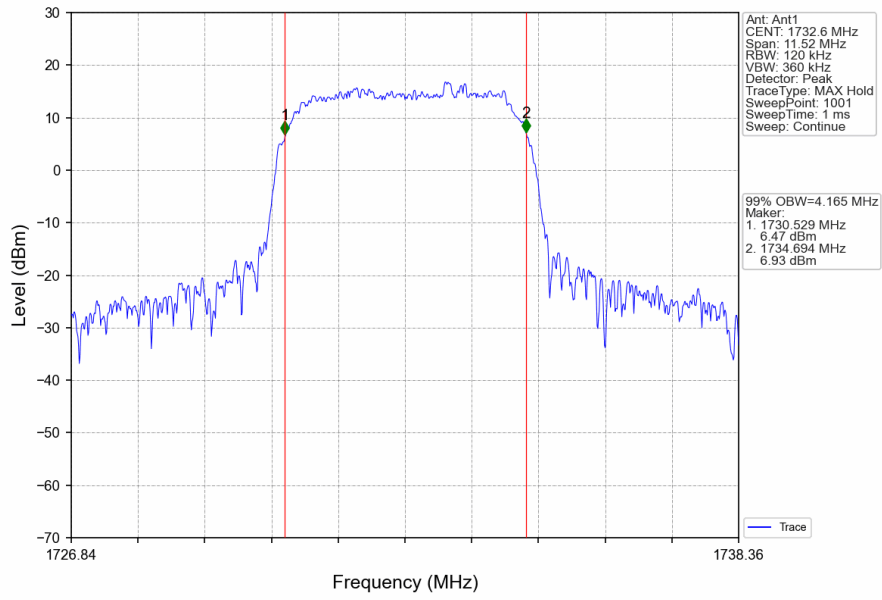

2.1.2 Test Graph

Band4_RMC_HCH_1752.6MHz_12.2kbps RMC_NTNV

Band4_HSDPA_LCH_1712.4MHz_Subtest 1_NTNV

Band4_HSDPA_MCH_1732.6MHz_Subtest 1_NTNV

Band4_HSDPA_HCH_1752.6MHz_Subtest 1_NTNV

Band4_HSUPA_LCH_1712.4MHz_Subtest 1_NTNV

Band4_HSUPA_MCH_1732.6MHz_Subtest 1_NTNV

Band4_HSUPA_HCH_1752.6MHz_Subtest 1_NTNV

2.2 Band4_XDB

2.2.1 Test Result

Band: 4					
ENV	Mode		Frequency (MHz)	26dB Bandwidth (MHz)	Verdict
	Network	Subset		Result	
NTNV	RMC	12.2kbps RMC	1712.4	4.720	Pass
			1732.6	4.718	Pass
			1752.6	4.719	Pass
	HSDPA	Subtest 1	1712.4	4.691	Pass
			1732.6	4.709	Pass
			1752.6	4.692	Pass
	HSUPA	Subtest 1	1712.4	4.713	Pass
			1732.6	4.707	Pass
			1752.6	4.685	Pass

2.2.2 Test Graph

Band4_RMC_HCH_1752.6MHz_12.2kbps RMC_NTNV

Band4_HSDPA_LCH_1712.4MHz_Subtest 1_NTNV

Band4_HSDPA_MCH_1732.6MHz_Subtest 1_NTNV

Band4_HSDPA_HCH_1752.6MHz_Subtest 1_NTNV

Band4_HSUPA_LCH_1712.4MHz_Subtest 1_NTNV