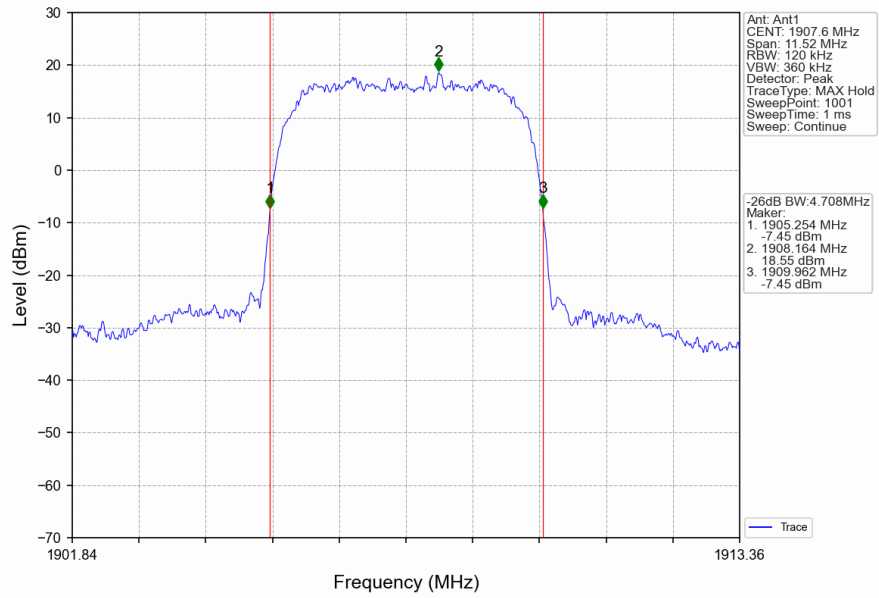

Band2_HSUPA_MCH_1880MHz_Subtest 1_NTNV

Band2_HSUPA_HCH_1907.6MHz_Subtest 1_NTNV

1.2 Band2_XDB

1.2.1 Test Result

Band: 2					
ENV	Mode		Frequency (MHz)	26dB Bandwidth (MHz)	Verdict
	Network	Subset		Result	
NTNV	RMC	12.2kbps RMC	1852.4	4.720	Pass
			1880	4.718	Pass
			1907.6	4.708	Pass
	HSDPA	Subtest 1	1852.4	4.727	Pass
			1880	4.701	Pass
			1907.6	4.700	Pass
	HSUPA	Subtest 1	1852.4	4.703	Pass
			1880	4.720	Pass
			1907.6	4.712	Pass

1.2.2 Test Graph

Band2_RMC_HCH_1907.6MHz_12.2kbps RMC_NTNV

Band2_HSDPA_LCH_1852.4MHz_Subtest 1_NTNV

Band2_HSDPA_MCH_1880MHz_Subtest 1_NTNV

Band2_HSDPA_HCH_1907.6MHz_Subtest 1_NTNV

Band2_HSUPA_LCH_1852.4MHz_Subtest 1_NTNV