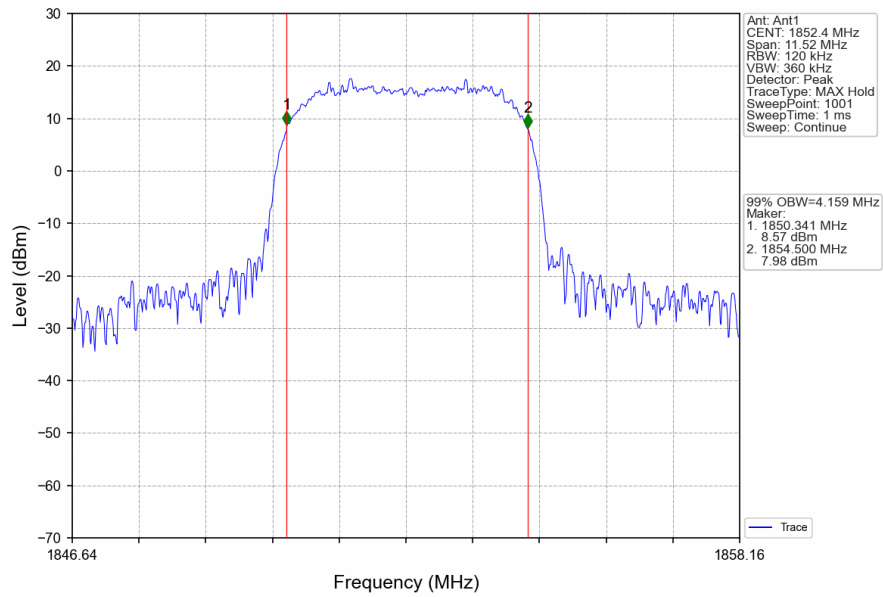

1. 99% & 26dB Bandwidth

1.1 Band2_OBW

1.1.1 Test Result

Band: 2					
ENV	Mode		Frequency (MHz)	99% Occupied Bandwidth (MHz)	Verdict
	Network	Subset		Result	
NTNV	RMC	12.2kbps RMC	1852.4	4.154	Pass
			1880	4.160	Pass
			1907.6	4.180	Pass
	HSDPA	Subtest 1	1852.4	4.159	Pass
			1880	4.163	Pass
			1907.6	4.149	Pass
	HSUPA	Subtest 1	1852.4	4.175	Pass
			1880	4.152	Pass
			1907.6	4.154	Pass

1.1.2 Test Graph

Band2_RMC_HCH_1907.6MHz_12.2kbps RMC_NTNV

Band2_HSDPA_LCH_1852.4MHz_Subtest 1_NTNV

Band2_HSDPA_MCH_1880MHz_Subtest 1_NTNV

Band2_HSDPA_HCH_1907.6MHz_Subtest 1_NTNV

Band2_HSUPA_LCH_1852.4MHz_Subtest 1_NTNV