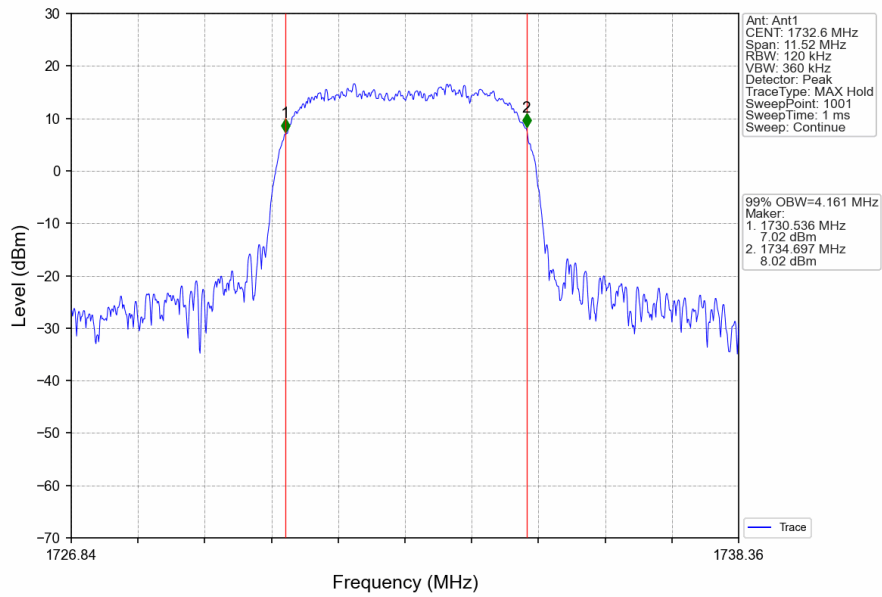

2.1.2 Test Graph

Band4_RMC_HCH_1752.6MHz_12.2kbps RMC_NTNV

Band4_HSDPA_LCH_1712.4MHz_Subtest 1_NTNV

Band4_HSDPA_MCH_1732.6MHz_Subtest 1_NTNV

Band4_HSDPA_HCH_1752.6MHz_Subtest 1_NTNV

Band4_HSUPA_LCH_1712.4MHz_Subtest 1_NTNV

Band4_HSUPA_MCH_1732.6MHz_Subtest 1_NTNV

Band4_HSUPA_HCH_1752.6MHz_Subtest 1_NTNV

2.2 Band4_XDB

2.2.1 Test Result

Band: 4					
ENV	Mode		Frequency (MHz)	26dB Bandwidth (MHz)	Verdict
	Network	Subset		Result	
NTNV	RMC	12.2kbps RMC	1712.4	4.720	Pass
			1732.6	4.718	Pass
			1752.6	4.719	Pass
	HSDPA	Subtest 1	1712.4	4.691	Pass
			1732.6	4.709	Pass
			1752.6	4.692	Pass
	HSUPA	Subtest 1	1712.4	4.713	Pass
			1732.6	4.707	Pass
			1752.6	4.685	Pass

2.2.2 Test Graph

Band4_RMC_HCH_1752.6MHz_12.2kbps RMC_NTNV

Band4_HSDPA_LCH_1712.4MHz_Subtest 1_NTNV

Band4_HSDPA_MCH_1732.6MHz_Subtest 1_NTNV

Band4_HSDPA_HCH_1752.6MHz_Subtest 1_NTNV

Band4_HSUPA_LCH_1712.4MHz_Subtest 1_NTNV