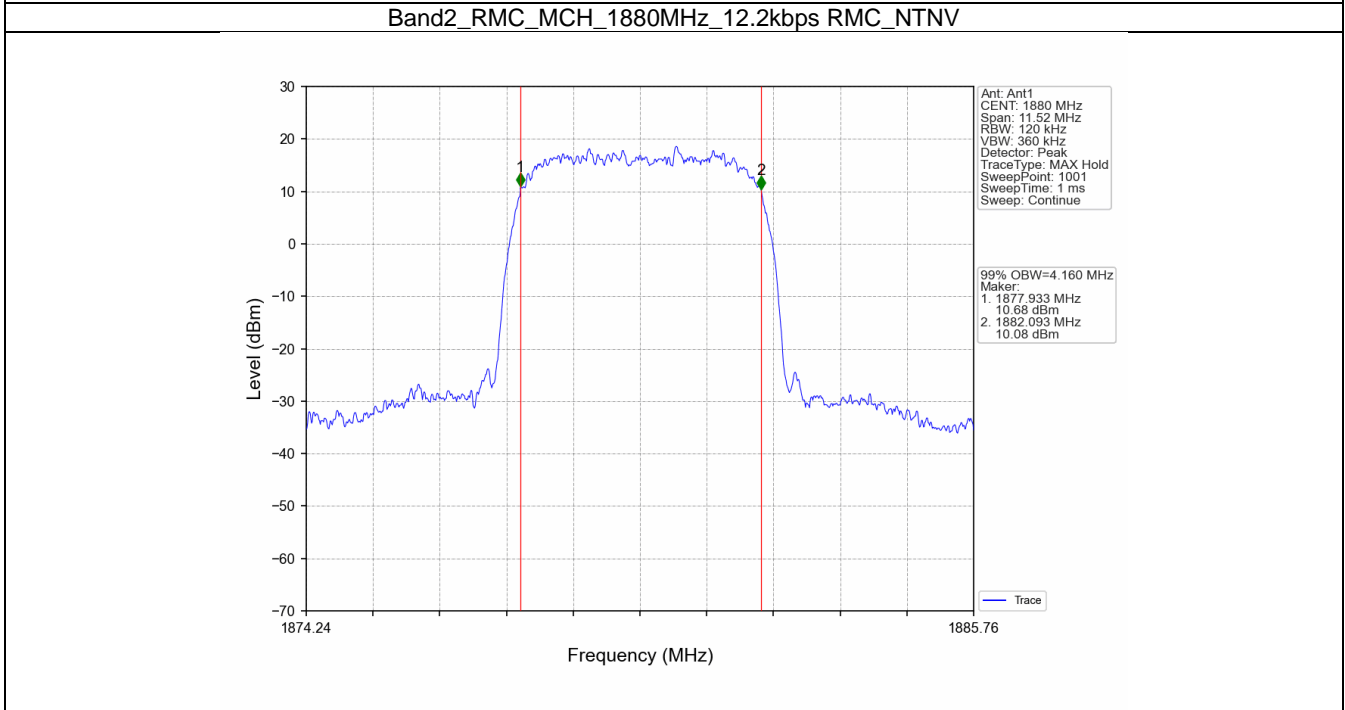

1. 99% & 26dB Bandwidth

1.1 Band2_OBW

1.1.1 Test Result

Band: 2					
ENV	Mode		Frequency (MHz)	99% Occupied Bandwidth (MHz)	Verdict
	Network	Subset		Result	
NTNV	RMC	12.2kbps RMC	1852.4	4.154	Pass
			1880	4.160	Pass
			1907.6	4.180	Pass
	HSDPA	Subtest 1	1852.4	4.159	Pass
			1880	4.163	Pass
			1907.6	4.149	Pass
	HSUPA	Subtest 1	1852.4	4.175	Pass
			1880	4.152	Pass
			1907.6	4.154	Pass

1.1.2 Test Graph

Band2_RMC_HCH_1907.6MHz_12.2kbps RMC_NTNV

Band2_HSDPA_LCH_1852.4MHz_Subtest 1_NTNV

Band2_HSDPA_MCH_1880MHz_Subtest 1_NTNV

Band2_HSDPA_HCH_1907.6MHz_Subtest 1_NTNV

Band2_HSUPA_LCH_1852.4MHz_Subtest 1_NTNV