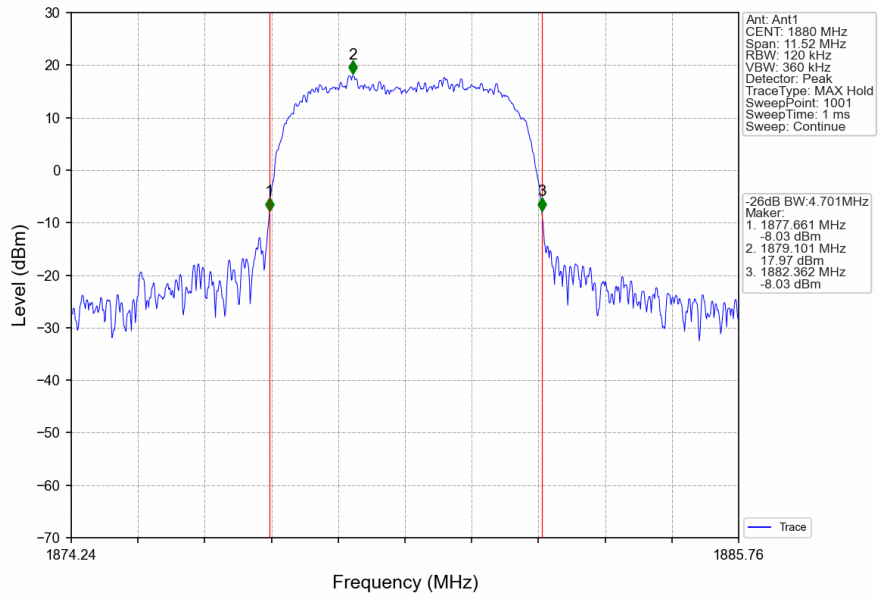

1.2.2 Test Graph

Band2_RMC_HCH_1907.6MHz_12.2kbps RMC_NTNV

Band2_HSDPA_LCH_1852.4MHz_Subtest 1_NTNV

Band2_HSDPA_MCH_1880MHz_Subtest 1_NTNV

Band2_HSDPA_HCH_1907.6MHz_Subtest 1_NTNV

Band2_HSUPA_LCH_1852.4MHz_Subtest 1_NTNV

Band2_HSUPA_MCH_1880MHz_Subtest 1_NTNV

Band2_HSUPA_HCH_1907.6MHz_Subtest 1_NTNV

2. 99% & 26dB Bandwidth

2.1 Band4_OBW

2.1.1 Test Result

Band: 4					
ENV	Mode		Frequency (MHz)	99% Occupied Bandwidth (MHz)	Verdict
	Network	Subset		Result	
NTNV	RMC	12.2kbps RMC	1712.4	4.158	Pass
			1732.6	4.143	Pass
			1752.6	4.169	Pass
	HSDPA	Subtest 1	1712.4	4.151	Pass
			1732.6	4.165	Pass
			1752.6	4.161	Pass
	HSUPA	Subtest 1	1712.4	4.150	Pass
			1732.6	4.161	Pass
			1752.6	4.158	Pass

2.1.2 Test Graph

Band4_RMC_HCH_1752.6MHz_12.2kbps RMC_NTNV

Band4_HSDPA_LCH_1712.4MHz_Subtest 1_NTNV

Band4_HSDPA_MCH_1732.6MHz_Subtest 1_NTNV

Band4_HSDPA_HCH_1752.6MHz_Subtest 1_NTNV

Band4_HSUPA_LCH_1712.4MHz_Subtest 1_NTNV