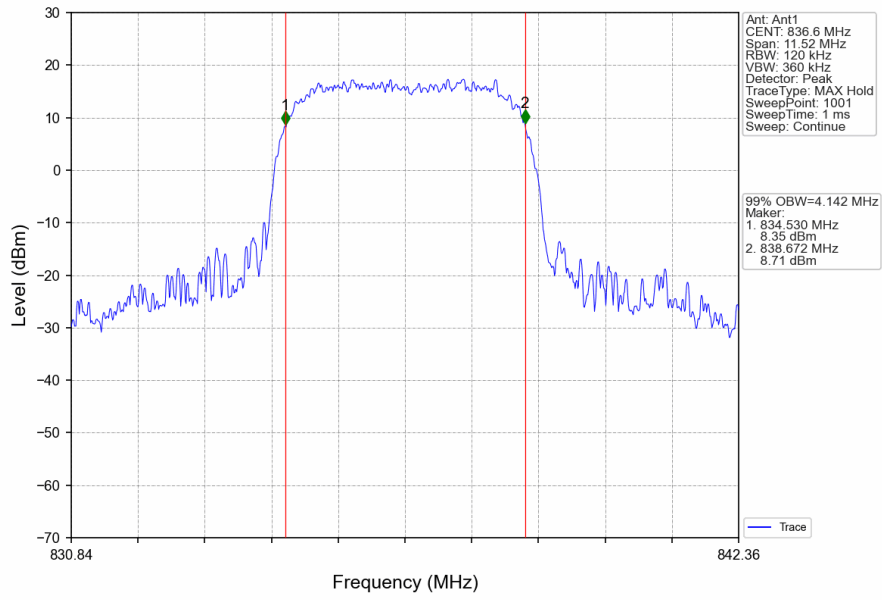

3.1.2 Test Graph

Band5_RMC_HCH_846.6MHz_12.2kbps RMC_NTNV

Band5_HSDPA_LCH_826.4MHz_Subtest 1_NTNV

Band5_HSDPA_MCH_836.6MHz_Subtest 1_NTNV

Band5_HSDPA_HCH_846.6MHz_Subtest 1_NTNV

Band5_HSUPA_LCH_826.4MHz_Subtest 1_NTNV