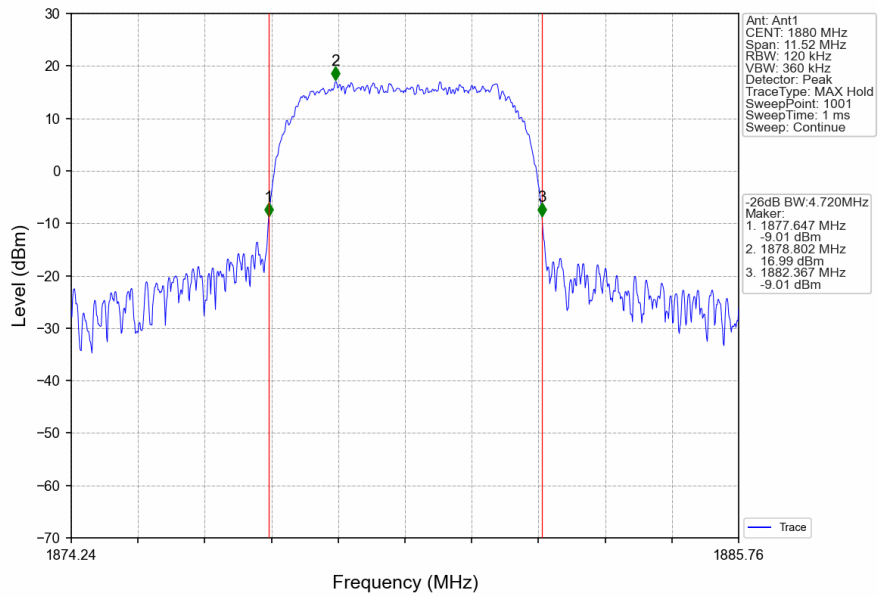

1.2.2 Test Graph

Band2_RMC_HCH_1907.6MHz_12.2kbps RMC_NTNV

Band2_HSDPA_LCH_1852.4MHz_Subtest 1_NTNV

Band2_HSDPA_MCH_1880MHz_Subtest 1_NTNV

Band2_HSDPA_HCH_1907.6MHz_Subtest 1_NTNV

Band2_HSUPA_LCH_1852.4MHz_Subtest 1_NTNV

Band2_HSUPA_MCH_1880MHz_Subtest 1_NTNV

Band2_HSUPA_HCH_1907.6MHz_Subtest 1_NTNV

2. 99% & 26dB Bandwidth

2.1 Band4_OBW

2.1.1 Test Result

Band: 4					
ENV	Mode		Frequency (MHz)	99% Occupied Bandwidth (MHz)	Verdict
	Network	Subset		Result	
NTNV	RMC	12.2kbps RMC	1712.4	4.158	Pass
			1732.6	4.143	Pass
			1752.6	4.169	Pass
	HSDPA	Subtest 1	1712.4	4.151	Pass
			1732.6	4.165	Pass
			1752.6	4.161	Pass
	HSUPA	Subtest 1	1712.4	4.150	Pass
			1732.6	4.161	Pass
			1752.6	4.158	Pass