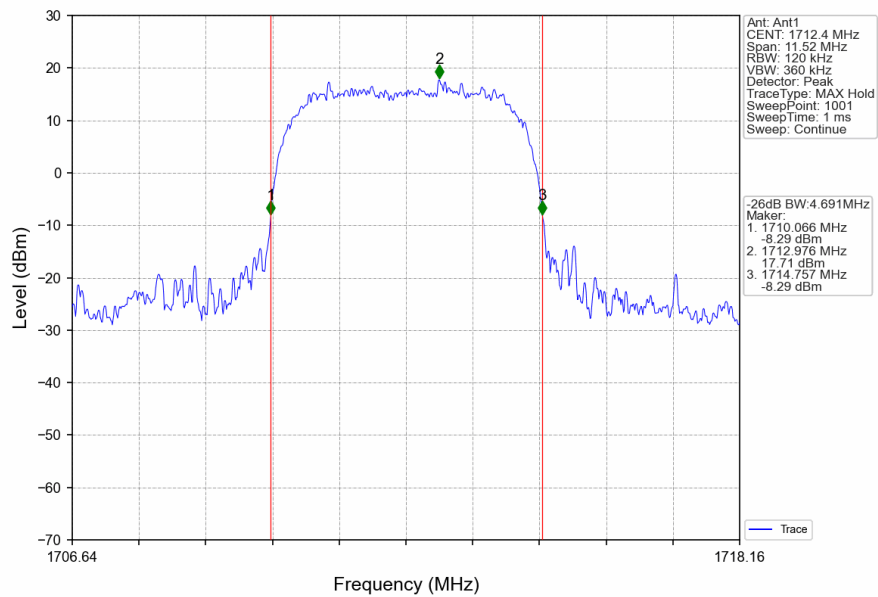

2.1.2 Test Graph

Band4_RMC_HCH_1752.6MHz_12.2kbps RMC_NTNV

Band4_HSDPA_LCH_1712.4MHz_Subtest 1_NTNV

Band4_HSDPA_MCH_1732.6MHz_Subtest 1_NTNV

Band4_HSDPA_HCH_1752.6MHz_Subtest 1_NTNV

Band4_HSUPA_LCH_1712.4MHz_Subtest 1_NTNV

Band4_HSUPA_MCH_1732.6MHz_Subtest 1_NTNV

Band4_HSUPA_HCH_1752.6MHz_Subtest 1_NTNV

2.2 Band4_XDB

2.2.1 Test Result

Band: 4					
ENV	Mode		Frequency (MHz)	26dB Bandwidth (MHz)	Verdict
	Network	Subset		Result	
NTNV	RMC	12.2kbps RMC	1712.4	4.720	Pass
			1732.6	4.718	Pass
			1752.6	4.719	Pass
	HSDPA	Subtest 1	1712.4	4.691	Pass
			1732.6	4.709	Pass
			1752.6	4.692	Pass
	HSUPA	Subtest 1	1712.4	4.713	Pass
			1732.6	4.707	Pass
			1752.6	4.685	Pass

2.2.2 Test Graph

Band4_RMC_HCH_1752.6MHz_12.2kbps RMC_NTNV

Band4_HSDPA_LCH_1712.4MHz_Subtest 1_NTNV

Band4_HSDPA_MCH_1732.6MHz_Subtest 1_NTNV

Band4_HSDPA_HCH_1752.6MHz_Subtest 1_NTNV

Band4_HSUPA_LCH_1712.4MHz_Subtest 1_NTNV