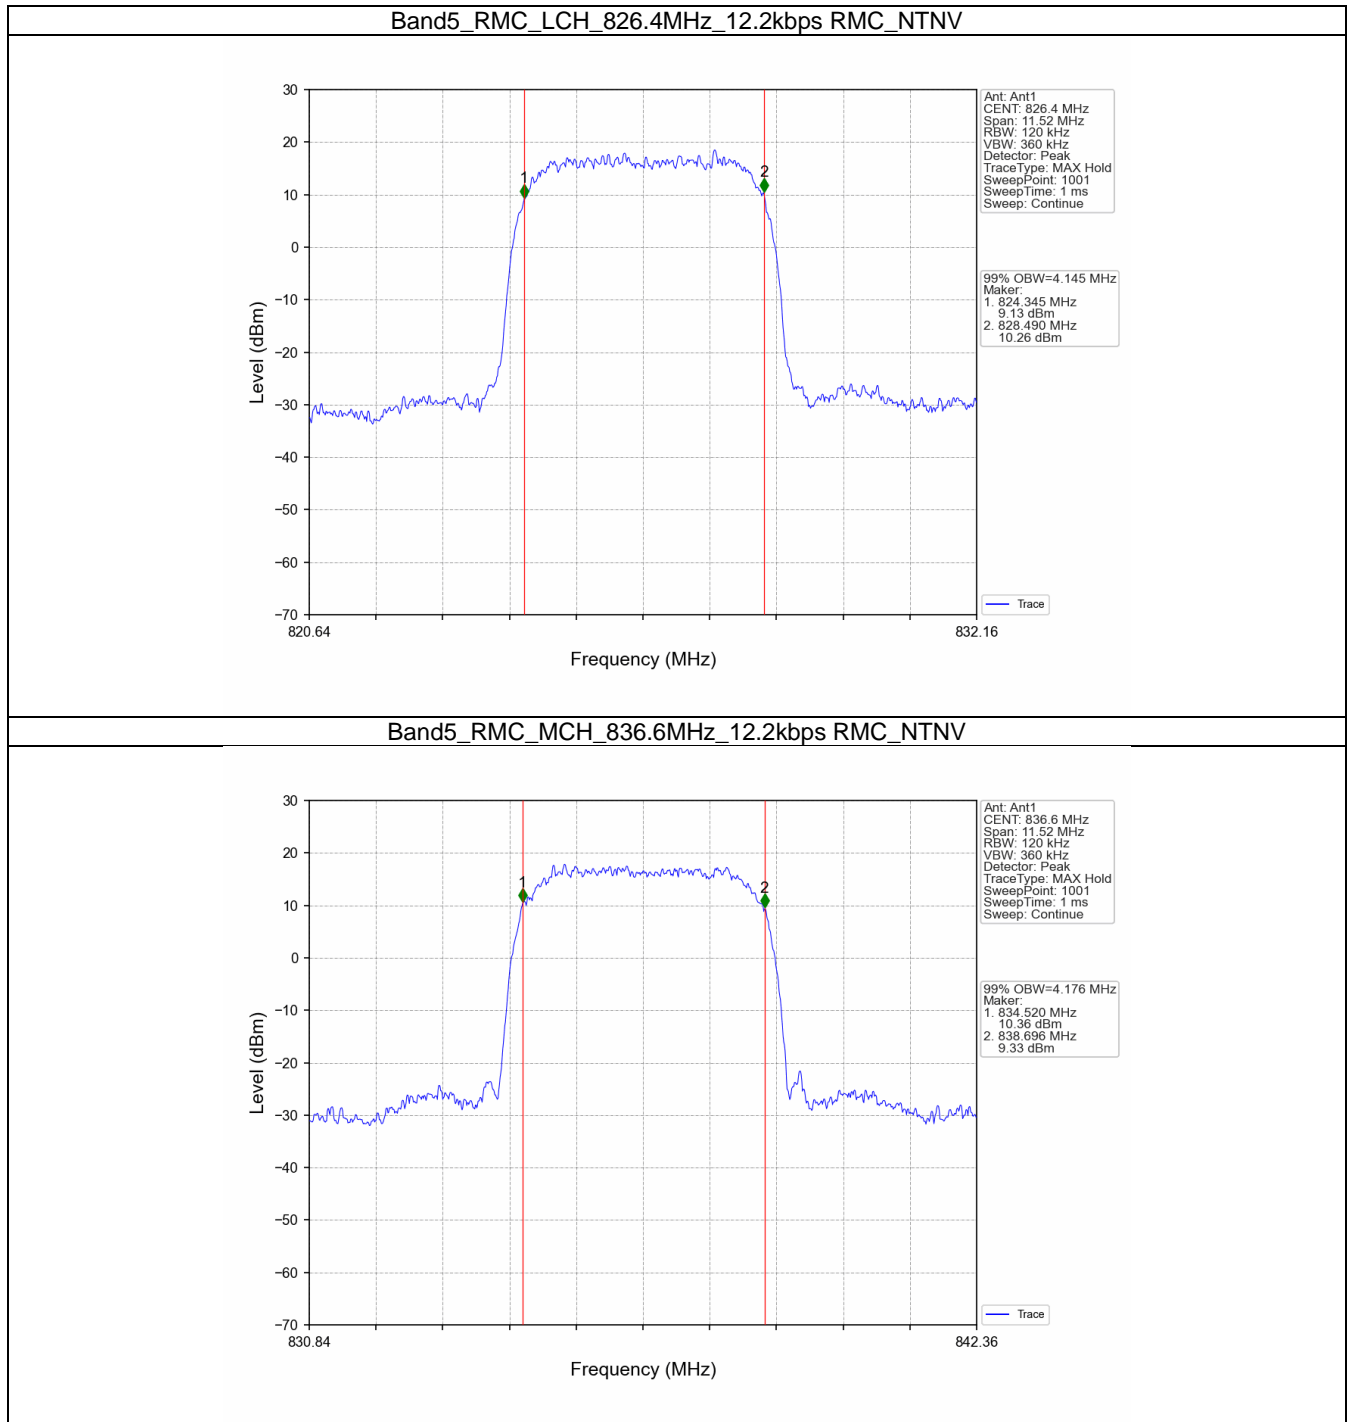

3. 99% & 26dB Bandwidth

3.1 Band5_OBW

3.1.1 Test Result

Band: 5					
ENV	Mode		Frequency (MHz)	99% Occupied Bandwidth (MHz)	Verdict
	Network	Subset		Result	
NTNV	RMC	12.2kbps RMC	826.4	4.145	Pass
			836.6	4.176	Pass
			846.6	4.173	Pass
	HSDPA	Subtest 1	826.4	4.156	Pass
			836.6	4.142	Pass
			846.6	4.170	Pass
	HSUPA	Subtest 1	826.4	4.158	Pass
			836.6	4.154	Pass
			846.6	4.154	Pass

3.1.2 Test Graph