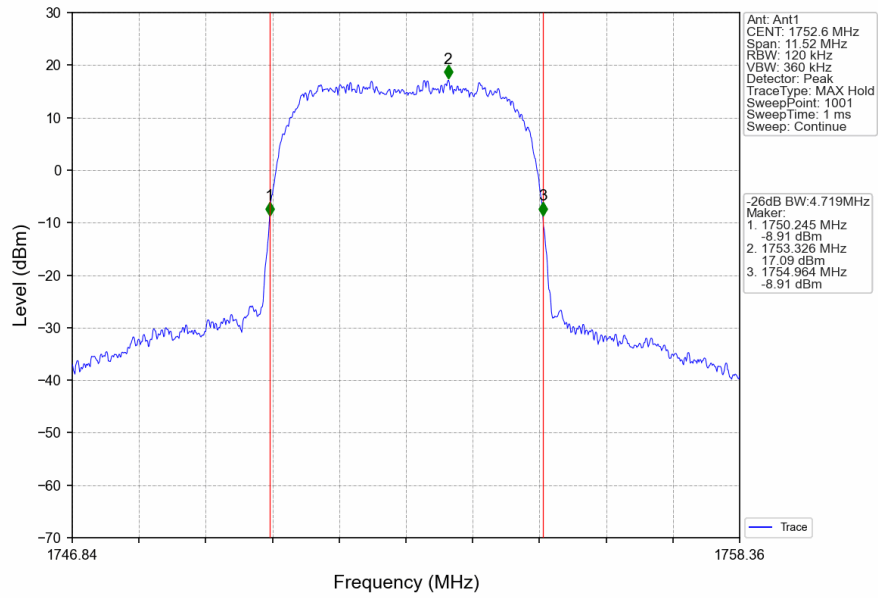

2.1.2 Test Graph

Band4_RMC_HCH_1752.6MHz_12.2kbps RMC_NTNV

Band4_HSDPA_LCH_1712.4MHz_Subtest 1_NTNV

Band4_HSDPA_MCH_1732.6MHz_Subtest 1_NTNV

Band4_HSDPA_HCH_1752.6MHz_Subtest 1_NTNV

Band4_HSUPA_LCH_1712.4MHz_Subtest 1_NTNV

Band4_HSUPA_MCH_1732.6MHz_Subtest 1_NTNV

Band4_HSUPA_HCH_1752.6MHz_Subtest 1_NTNV

2.2 Band4_XDB

2.2.1 Test Result

Band: 4					
ENV	Mode		Frequency (MHz)	26dB Bandwidth (MHz)	Verdict
	Network	Subset		Result	
NTNV	RMC	12.2kbps RMC	1712.4	4.720	Pass
			1732.6	4.718	Pass
			1752.6	4.719	Pass
	HSDPA	Subtest 1	1712.4	4.691	Pass
			1732.6	4.709	Pass
			1752.6	4.692	Pass
	HSUPA	Subtest 1	1712.4	4.713	Pass
			1732.6	4.707	Pass
			1752.6	4.685	Pass

2.2.2 Test Graph

Band4_RMC_HCH_1752.6MHz_12.2kbps RMC_NTNV

Band4_HSDPA_LCH_1712.4MHz_Subtest 1_NTNV

Band4_HSDPA_MCH_1732.6MHz_Subtest 1_NTNV

Band4_HSDPA_HCH_1752.6MHz_Subtest 1_NTNV

Band4_HSUPA_LCH_1712.4MHz_Subtest 1_NTNV