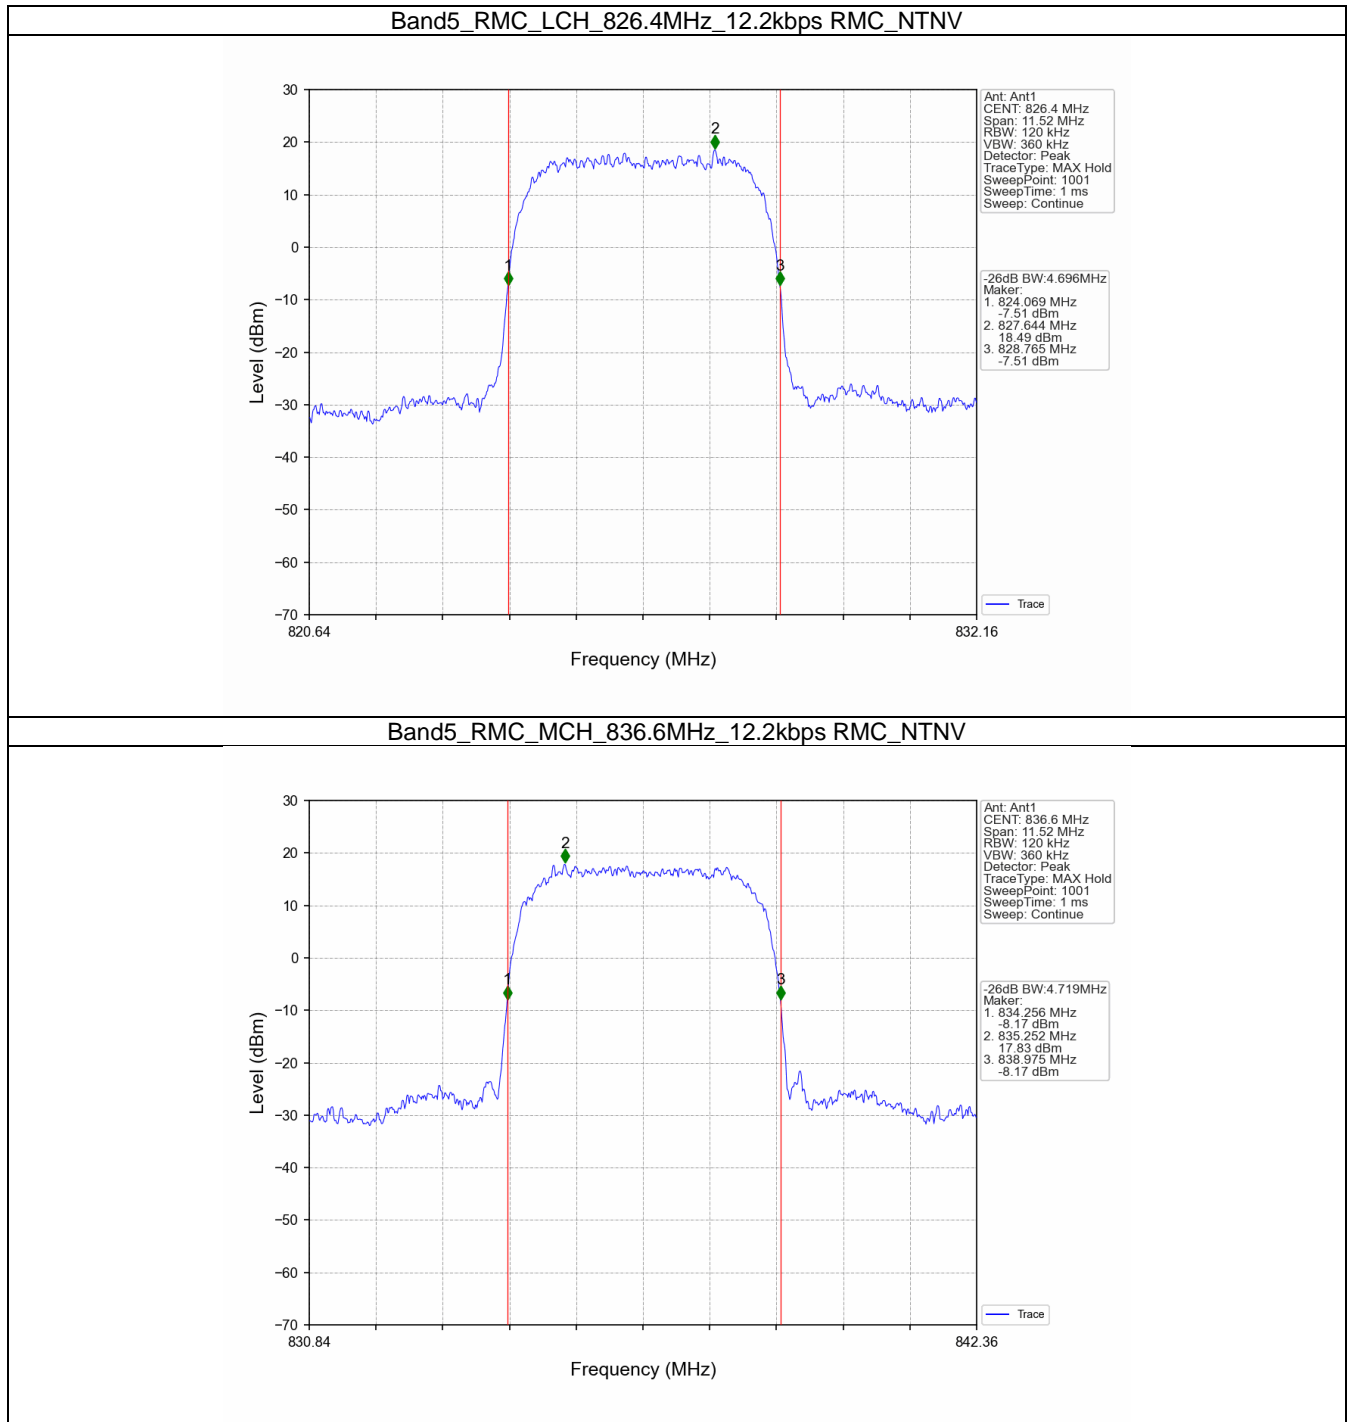

Band5_HSUPA_MCH_836.6MHz_Subtest 1_NTNV

Band5_HSUPA_HCH_846.6MHz_Subtest 1_NTNV

3.2 Band5_XDB

3.2.1 Test Result

Band: 5					
ENV	Mode		Frequency (MHz)	26dB Bandwidth (MHz)	Verdict
	Network	Subset		Result	
NTNV	RMC	12.2kbps RMC	826.4	4.696	Pass
			836.6	4.719	Pass
			846.6	4.705	Pass
	HSDPA	Subtest 1	826.4	4.687	Pass
			836.6	4.705	Pass
			846.6	4.725	Pass
	HSUPA	Subtest 1	826.4	4.728	Pass
			836.6	4.721	Pass
			846.6	4.708	Pass

3.2.2 Test Graph

Band5_RMC_HCH_846.6MHz_12.2kbps RMC_NTNV

Band5_HSDPA_LCH_826.4MHz_Subtest 1_NTNV

Band5_HSDPA_MCH_836.6MHz_Subtest 1_NTNV

Band5_HSDPA_HCH_846.6MHz_Subtest 1_NTNV

Band5_HSUPA_LCH_826.4MHz_Subtest 1_NTNV