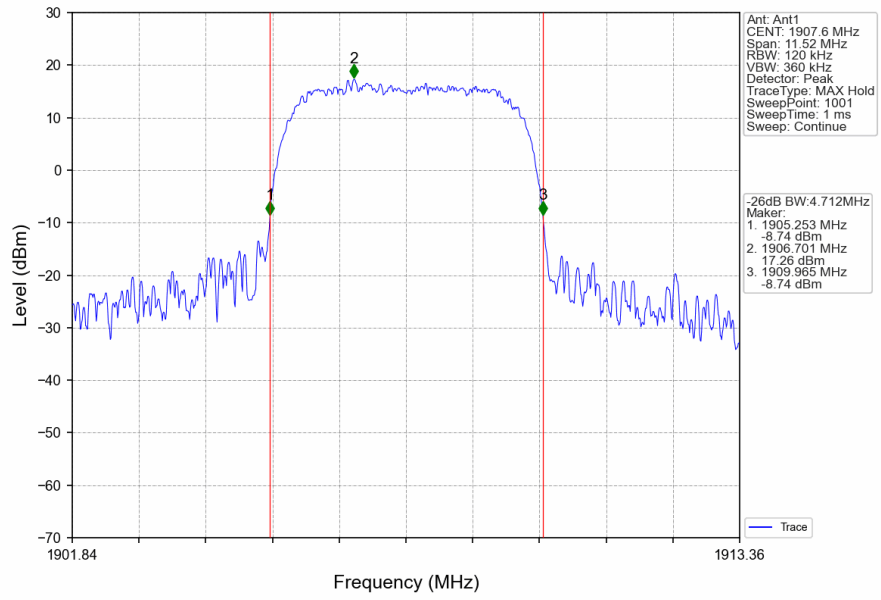

1.2.2 Test Graph

Band2_RMC_HCH_1907.6MHz_12.2kbps RMC_NTNV

Band2_HSDPA_LCH_1852.4MHz_Subtest 1_NTNV

Band2_HSDPA_MCH_1880MHz_Subtest 1_NTNV

Band2_HSDPA_HCH_1907.6MHz_Subtest 1_NTNV

Band2_HSUPA_LCH_1852.4MHz_Subtest 1_NTNV

Band2_HSUPA_MCH_1880MHz_Subtest 1_NTNV

Band2_HSUPA_HCH_1907.6MHz_Subtest 1_NTNV

2. 99% & 26dB Bandwidth

2.1 Band4_OBW

2.1.1 Test Result

Band: 4					
ENV	Mode		Frequency (MHz)	99% Occupied Bandwidth (MHz)	Verdict
	Network	Subset		Result	
NTNV	RMC	12.2kbps RMC	1712.4	4.158	Pass
			1732.6	4.143	Pass
			1752.6	4.169	Pass
	HSDPA	Subtest 1	1712.4	4.151	Pass
			1732.6	4.165	Pass
			1752.6	4.161	Pass
	HSUPA	Subtest 1	1712.4	4.150	Pass
			1732.6	4.161	Pass
			1752.6	4.158	Pass

2.1.2 Test Graph

Band4_RMC_HCH_1752.6MHz_12.2kbps RMC_NTNV

Band4_HSDPA_LCH_1712.4MHz_Subtest 1_NTNV

Band4_HSDPA_MCH_1732.6MHz_Subtest 1_NTNV

Band4_HSDPA_HCH_1752.6MHz_Subtest 1_NTNV

Band4_HSUPA_LCH_1712.4MHz_Subtest 1_NTNV