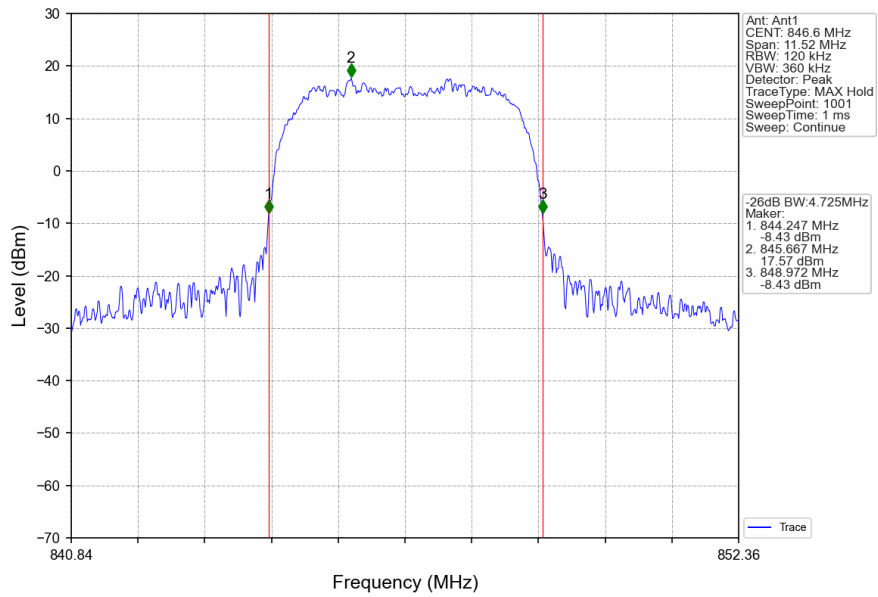

3.2.2 Test Graph

Band5_RMC_HCH_846.6MHz_12.2kbps RMC_NTNV

Band5_HSDPA_LCH_826.4MHz_Subtest 1_NTNV

Band5_HSDPA_MCH_836.6MHz_Subtest 1_NTNV

Band5_HSDPA_HCH_846.6MHz_Subtest 1_NTNV

Band5_HSUPA_LCH_826.4MHz_Subtest 1_NTNV

Band5_HSUPA_MCH_836.6MHz_Subtest 1_NTNV

Band5_HSUPA_HCH_846.6MHz_Subtest 1_NTNV