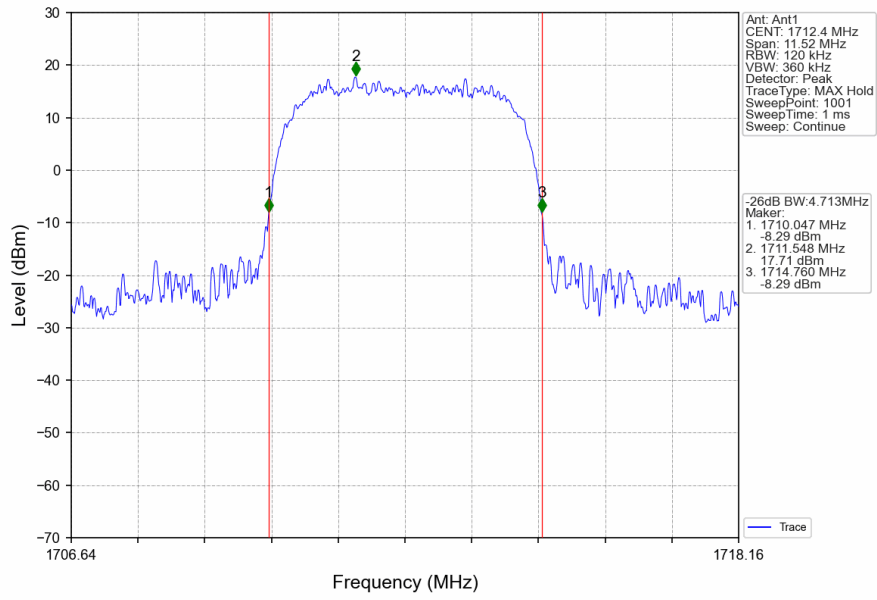

2.2.2 Test Graph

Band4_RMC_HCH_1752.6MHz_12.2kbps RMC_NTNV

Band4_HSDPA_LCH_1712.4MHz_Subtest 1_NTNV

Band4_HSDPA_MCH_1732.6MHz_Subtest 1_NTNV

Band4_HSDPA_HCH_1752.6MHz_Subtest 1_NTNV

Band4_HSUPA_LCH_1712.4MHz_Subtest 1_NTNV

Band4_HSUPA_MCH_1732.6MHz_Subtest 1_NTNV

Band4_HSUPA_HCH_1752.6MHz_Subtest 1_NTNV

3. 99% & 26dB Bandwidth

3.1 Band5_OBW

3.1.1 Test Result

Band: 5					
ENV	Mode		Frequency (MHz)	99% Occupied Bandwidth (MHz)	Verdict
	Network	Subset		Result	
NTNV	RMC	12.2kbps RMC	826.4	4.145	Pass
			836.6	4.176	Pass
			846.6	4.173	Pass
	HSDPA	Subtest 1	826.4	4.156	Pass
			836.6	4.142	Pass
			846.6	4.170	Pass
	HSUPA	Subtest 1	826.4	4.158	Pass
			836.6	4.154	Pass
			846.6	4.154	Pass

3.1.2 Test Graph

Band5_RMC_HCH_846.6MHz_12.2kbps RMC_NTNV

Band5_HSDPA_LCH_826.4MHz_Subtest 1_NTNV

Band5_HSDPA_MCH_836.6MHz_Subtest 1_NTNV

Band5_HSDPA_HCH_846.6MHz_Subtest 1_NTNV

Band5_HSUPA_LCH_826.4MHz_Subtest 1_NTNV