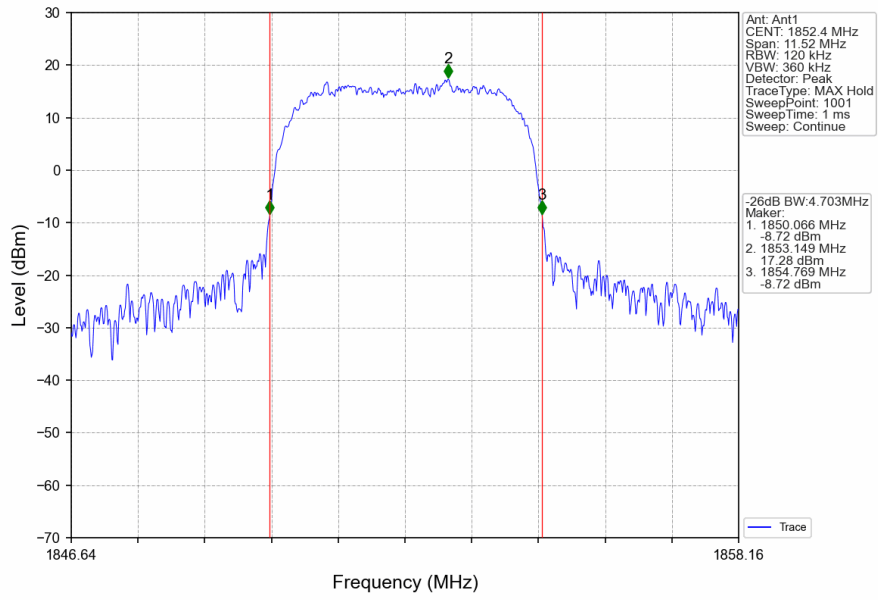

1.2.2 Test Graph

Band2_RMC_HCH_1907.6MHz_12.2kbps RMC_NTNV

Band2_HSDPA_LCH_1852.4MHz_Subtest 1_NTNV

Band2_HSDPA_MCH_1880MHz_Subtest 1_NTNV

Band2_HSDPA_HCH_1907.6MHz_Subtest 1_NTNV

Band2_HSUPA_LCH_1852.4MHz_Subtest 1_NTNV

Band2_HSUPA_MCH_1880MHz_Subtest 1_NTNV

Band2_HSUPA_HCH_1907.6MHz_Subtest 1_NTNV

2. 99% & 26dB Bandwidth

2.1 Band4_OBW

2.1.1 Test Result

Band: 4					
ENV	Mode		Frequency (MHz)	99% Occupied Bandwidth (MHz)	Verdict
	Network	Subset		Result	
NTNV	RMC	12.2kbps RMC	1712.4	4.158	Pass
			1732.6	4.143	Pass
			1752.6	4.169	Pass
	HSDPA	Subtest 1	1712.4	4.151	Pass
			1732.6	4.165	Pass
			1752.6	4.161	Pass
	HSUPA	Subtest 1	1712.4	4.150	Pass
			1732.6	4.161	Pass
			1752.6	4.158	Pass

2.1.2 Test Graph

Band4_RMC_HCH_1752.6MHz_12.2kbps RMC_NTNV

Band4_HSDPA_LCH_1712.4MHz_Subtest 1_NTNV

Band4_HSDPA_MCH_1732.6MHz_Subtest 1_NTNV

Band4_HSDPA_HCH_1752.6MHz_Subtest 1_NTNV

Band4_HSUPA_LCH_1712.4MHz_Subtest 1_NTNV