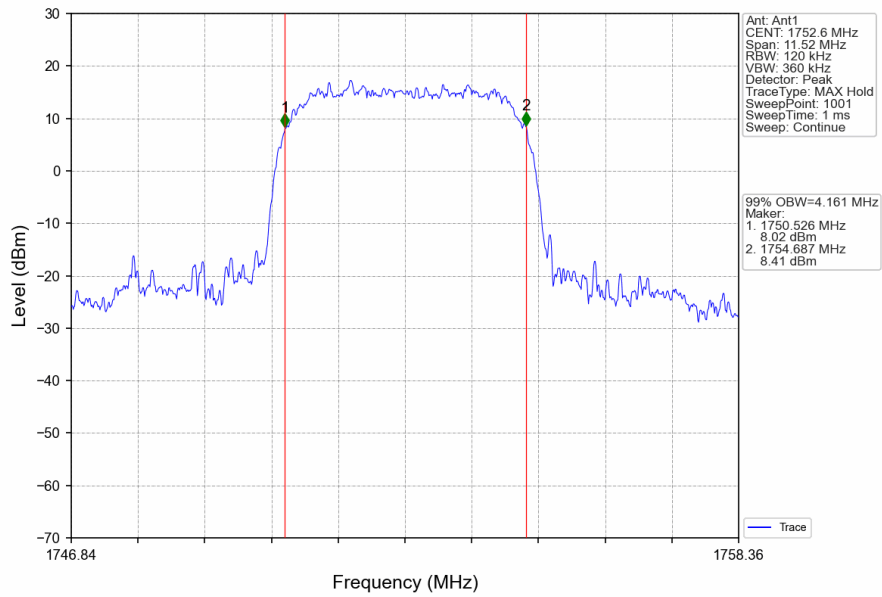

2.1.2 Test Graph

Band4_RMC_HCH_1752.6MHz_12.2kbps RMC_NTNV

Band4_HSDPA_LCH_1712.4MHz_Subtest 1_NTNV

Band4_HSDPA_MCH_1732.6MHz_Subtest 1_NTNV

Band4_HSDPA_HCH_1752.6MHz_Subtest 1_NTNV

Band4_HSUPA_LCH_1712.4MHz_Subtest 1_NTNV

Band4_HSUPA_MCH_1732.6MHz_Subtest 1_NTNV

Band4_HSUPA_HCH_1752.6MHz_Subtest 1_NTNV

2.2 Band4_XDB

2.2.1 Test Result

Band: 4					
ENV	Mode		Frequency (MHz)	26dB Bandwidth (MHz)	Verdict
	Network	Subset		Result	
NTNV	RMC	12.2kbps RMC	1712.4	4.720	Pass
			1732.6	4.718	Pass
			1752.6	4.719	Pass
	HSDPA	Subtest 1	1712.4	4.691	Pass
			1732.6	4.709	Pass
			1752.6	4.692	Pass
	HSUPA	Subtest 1	1712.4	4.713	Pass
			1732.6	4.707	Pass
			1752.6	4.685	Pass