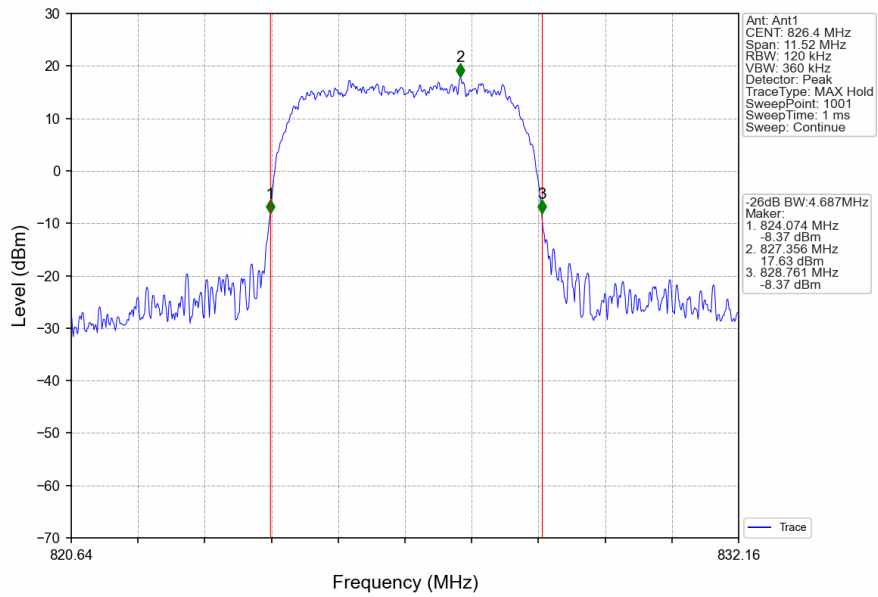

3.1.2 Test Graph

Band5_RMC_HCH_846.6MHz_12.2kbps RMC_NTNV

Band5_HSDPA_LCH_826.4MHz_Subtest 1_NTNV

Band5_HSDPA_MCH_836.6MHz_Subtest 1_NTNV

Band5_HSDPA_HCH_846.6MHz_Subtest 1_NTNV

Band5_HSUPA_LCH_826.4MHz_Subtest 1_NTNV

Band5_HSUPA_MCH_836.6MHz_Subtest 1_NTNV

Band5_HSUPA_HCH_846.6MHz_Subtest 1_NTNV

3.2 Band5_XDB

3.2.1 Test Result

Band: 5					
ENV	Mode		Frequency (MHz)	26dB Bandwidth (MHz)	Verdict
	Network	Subset		Result	
NTNV	RMC	12.2kbps RMC	826.4	4.696	Pass
			836.6	4.719	Pass
			846.6	4.705	Pass
	HSDPA	Subtest 1	826.4	4.687	Pass
			836.6	4.705	Pass
			846.6	4.725	Pass
	HSUPA	Subtest 1	826.4	4.728	Pass
			836.6	4.721	Pass
			846.6	4.708	Pass

3.2.2 Test Graph

Band5_RMC_HCH_846.6MHz_12.2kbps RMC_NTNV

Band5_HSDPA_LCH_826.4MHz_Subtest 1_NTNV

Band5_HSDPA_MCH_836.6MHz_Subtest 1_NTNV

Band5_HSDPA_HCH_846.6MHz_Subtest 1_NTNV

Band5_HSUPA_LCH_826.4MHz_Subtest 1_NTNV