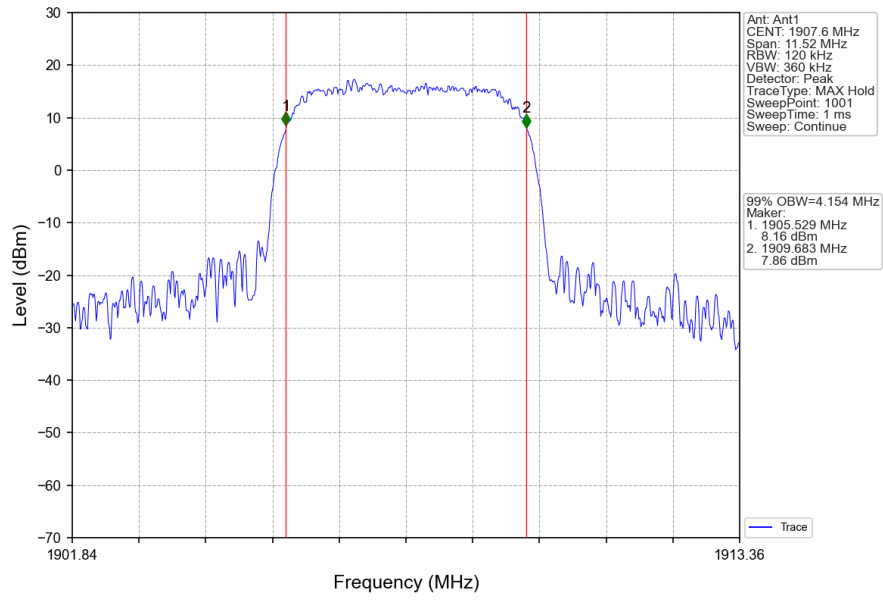

1.1.2 Test Graph

Band2_RMC_HCH_1907.6MHz_12.2kbps RMC_NTNV

Band2_HSDPA_LCH_1852.4MHz_Subtest 1_NTNV

Band2_HSDPA_MCH_1880MHz_Subtest 1_NTNV

Band2_HSDPA_HCH_1907.6MHz_Subtest 1_NTNV

Band2_HSUPA_LCH_1852.4MHz_Subtest 1_NTNV

Band2_HSUPA_MCH_1880MHz_Subtest 1_NTNV

Band2_HSUPA_HCH_1907.6MHz_Subtest 1_NTNV

1.2 Band2_XDB

1.2.1 Test Result

Band: 2					
ENV	Mode		Frequency (MHz)	26dB Bandwidth (MHz)	Verdict
	Network	Subset		Result	
NTNV	RMC	12.2kbps RMC	1852.4	4.720	Pass
			1880	4.718	Pass
			1907.6	4.708	Pass
	HSDPA	Subtest 1	1852.4	4.727	Pass
			1880	4.701	Pass
			1907.6	4.700	Pass
	HSUPA	Subtest 1	1852.4	4.703	Pass
			1880	4.720	Pass
			1907.6	4.712	Pass

1.2.2 Test Graph

Band2_RMC_HCH_1907.6MHz_12.2kbps RMC_NTNV

Band2_HSDPA_LCH_1852.4MHz_Subtest 1_NTNV

Band2_HSDPA_MCH_1880MHz_Subtest 1_NTNV

Band2_HSDPA_HCH_1907.6MHz_Subtest 1_NTNV

Band2_HSUPA_LCH_1852.4MHz_Subtest 1_NTNV