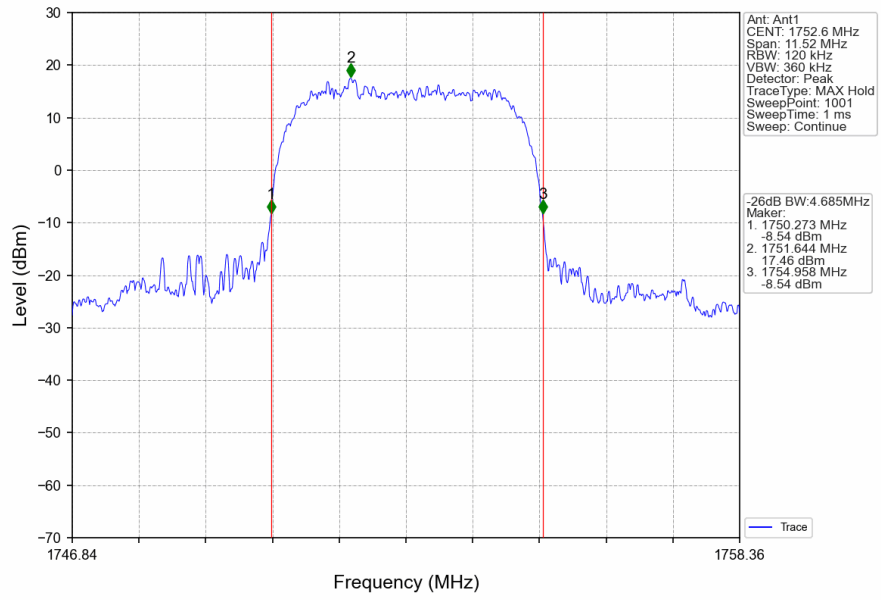

2.2.2 Test Graph

Band4_RMC_HCH_1752.6MHz_12.2kbps RMC_NTNV

Band4_HSDPA_LCH_1712.4MHz_Subtest 1_NTNV

Band4_HSDPA_MCH_1732.6MHz_Subtest 1_NTNV

Band4_HSDPA_HCH_1752.6MHz_Subtest 1_NTNV

Band4_HSUPA_LCH_1712.4MHz_Subtest 1_NTNV

Band4_HSUPA_MCH_1732.6MHz_Subtest 1_NTNV

Band4_HSUPA_HCH_1752.6MHz_Subtest 1_NTNV

3. 99% & 26dB Bandwidth

3.1 Band5_OBW

3.1.1 Test Result

Band: 5					
ENV	Mode		Frequency (MHz)	99% Occupied Bandwidth (MHz)	Verdict
	Network	Subset		Result	
NTNV	RMC	12.2kbps RMC	826.4	4.145	Pass
			836.6	4.176	Pass
			846.6	4.173	Pass
	HSDPA	Subtest 1	826.4	4.156	Pass
			836.6	4.142	Pass
			846.6	4.170	Pass
	HSUPA	Subtest 1	826.4	4.158	Pass
			836.6	4.154	Pass
			846.6	4.154	Pass

3.1.2 Test Graph

Band5_RMC_HCH_846.6MHz_12.2kbps RMC_NTNV

Band5_HSDPA_LCH_826.4MHz_Subtest 1_NTNV

Band5_HSDPA_MCH_836.6MHz_Subtest 1_NTNV

Band5_HSDPA_HCH_846.6MHz_Subtest 1_NTNV

Band5_HSUPA_LCH_826.4MHz_Subtest 1_NTNV