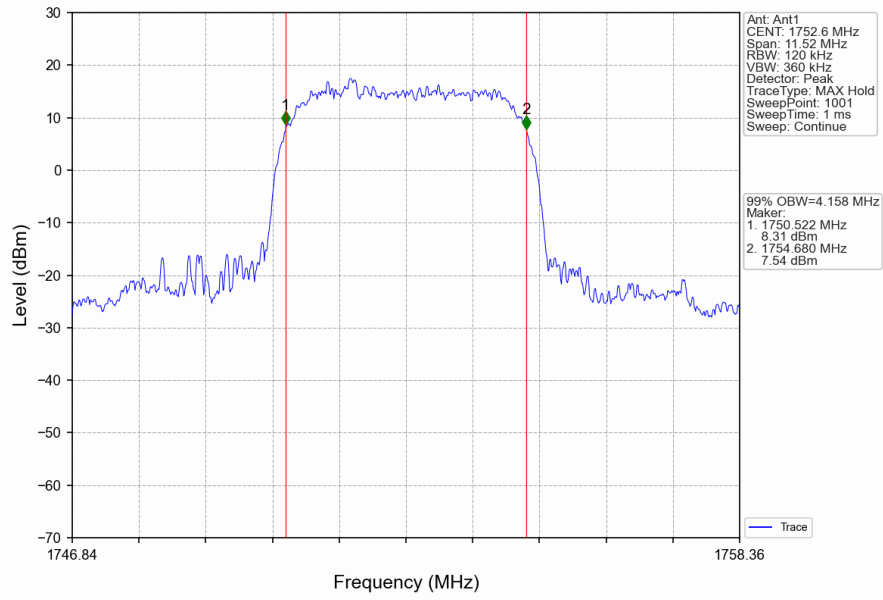

2.1.2 Test Graph

Band4_RMC_HCH_1752.6MHz_12.2kbps RMC_NTNV

Band4_HSDPA_LCH_1712.4MHz_Subtest 1_NTNV

Band4_HSDPA_MCH_1732.6MHz_Subtest 1_NTNV

Band4_HSDPA_HCH_1752.6MHz_Subtest 1_NTNV

Band4_HSUPA_LCH_1712.4MHz_Subtest 1_NTNV

Band4_HSUPA_MCH_1732.6MHz_Subtest 1_NTNV

Band4_HSUPA_HCH_1752.6MHz_Subtest 1_NTNV

2.2 Band4_XDB

2.2.1 Test Result

Band: 4					
ENV	Mode		Frequency (MHz)	26dB Bandwidth (MHz)	Verdict
	Network	Subset		Result	
NTNV	RMC	12.2kbps RMC	1712.4	4.720	Pass
			1732.6	4.718	Pass
			1752.6	4.719	Pass
	HSDPA	Subtest 1	1712.4	4.691	Pass
			1732.6	4.709	Pass
			1752.6	4.692	Pass
	HSUPA	Subtest 1	1712.4	4.713	Pass
			1732.6	4.707	Pass
			1752.6	4.685	Pass

2.2.2 Test Graph

Band4_RMC_HCH_1752.6MHz_12.2kbps RMC_NTNV

Band4_HSDPA_LCH_1712.4MHz_Subtest 1_NTNV

Band4_HSDPA_MCH_1732.6MHz_Subtest 1_NTNV

Band4_HSDPA_HCH_1752.6MHz_Subtest 1_NTNV

Band4_HSUPA_LCH_1712.4MHz_Subtest 1_NTNV