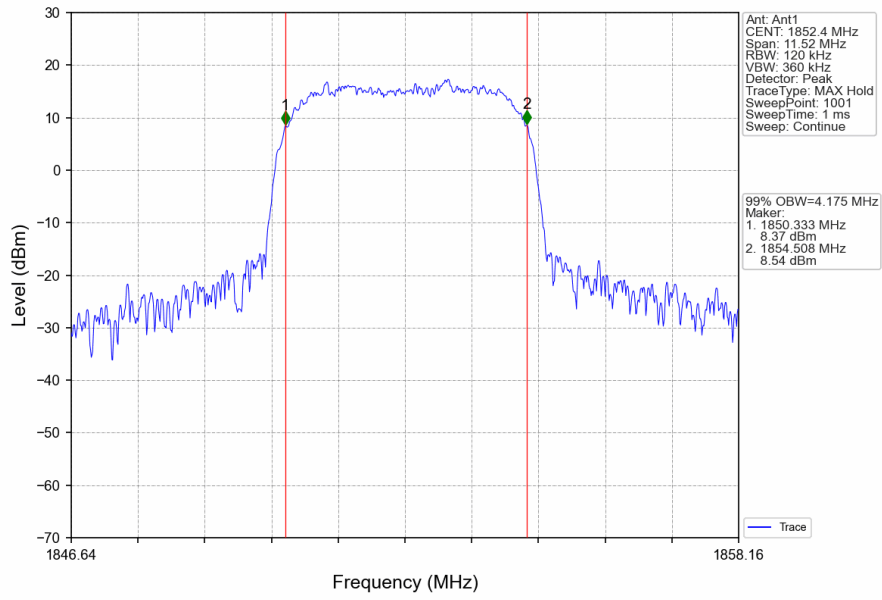

1.1.2 Test Graph

Band2_RMC_HCH_1907.6MHz_12.2kbps RMC_NTNV

Band2_HSDPA_LCH_1852.4MHz_Subtest 1_NTNV

Band2_HSDPA_MCH_1880MHz_Subtest 1_NTNV

Band2_HSDPA_HCH_1907.6MHz_Subtest 1_NTNV

Band2_HSUPA_LCH_1852.4MHz_Subtest 1_NTNV

Band2_HSUPA_MCH_1880MHz_Subtest 1_NTNV

Band2_HSUPA_HCH_1907.6MHz_Subtest 1_NTNV

1.2 Band2_XDB

1.2.1 Test Result

Band: 2					
ENV	Mode		Frequency (MHz)	26dB Bandwidth (MHz)	Verdict
	Network	Subset		Result	
NTNV	RMC	12.2kbps RMC	1852.4	4.720	Pass
			1880	4.718	Pass
			1907.6	4.708	Pass
	HSDPA	Subtest 1	1852.4	4.727	Pass
			1880	4.701	Pass
			1907.6	4.700	Pass
	HSUPA	Subtest 1	1852.4	4.703	Pass
			1880	4.720	Pass
			1907.6	4.712	Pass

1.2.2 Test Graph

Band2_RMC_HCH_1907.6MHz_12.2kbps RMC_NTNV

Band2_HSDPA_LCH_1852.4MHz_Subtest 1_NTNV

Band2_HSDPA_MCH_1880MHz_Subtest 1_NTNV

Band2_HSDPA_HCH_1907.6MHz_Subtest 1_NTNV

Band2_HSUPA_LCH_1852.4MHz_Subtest 1_NTNV