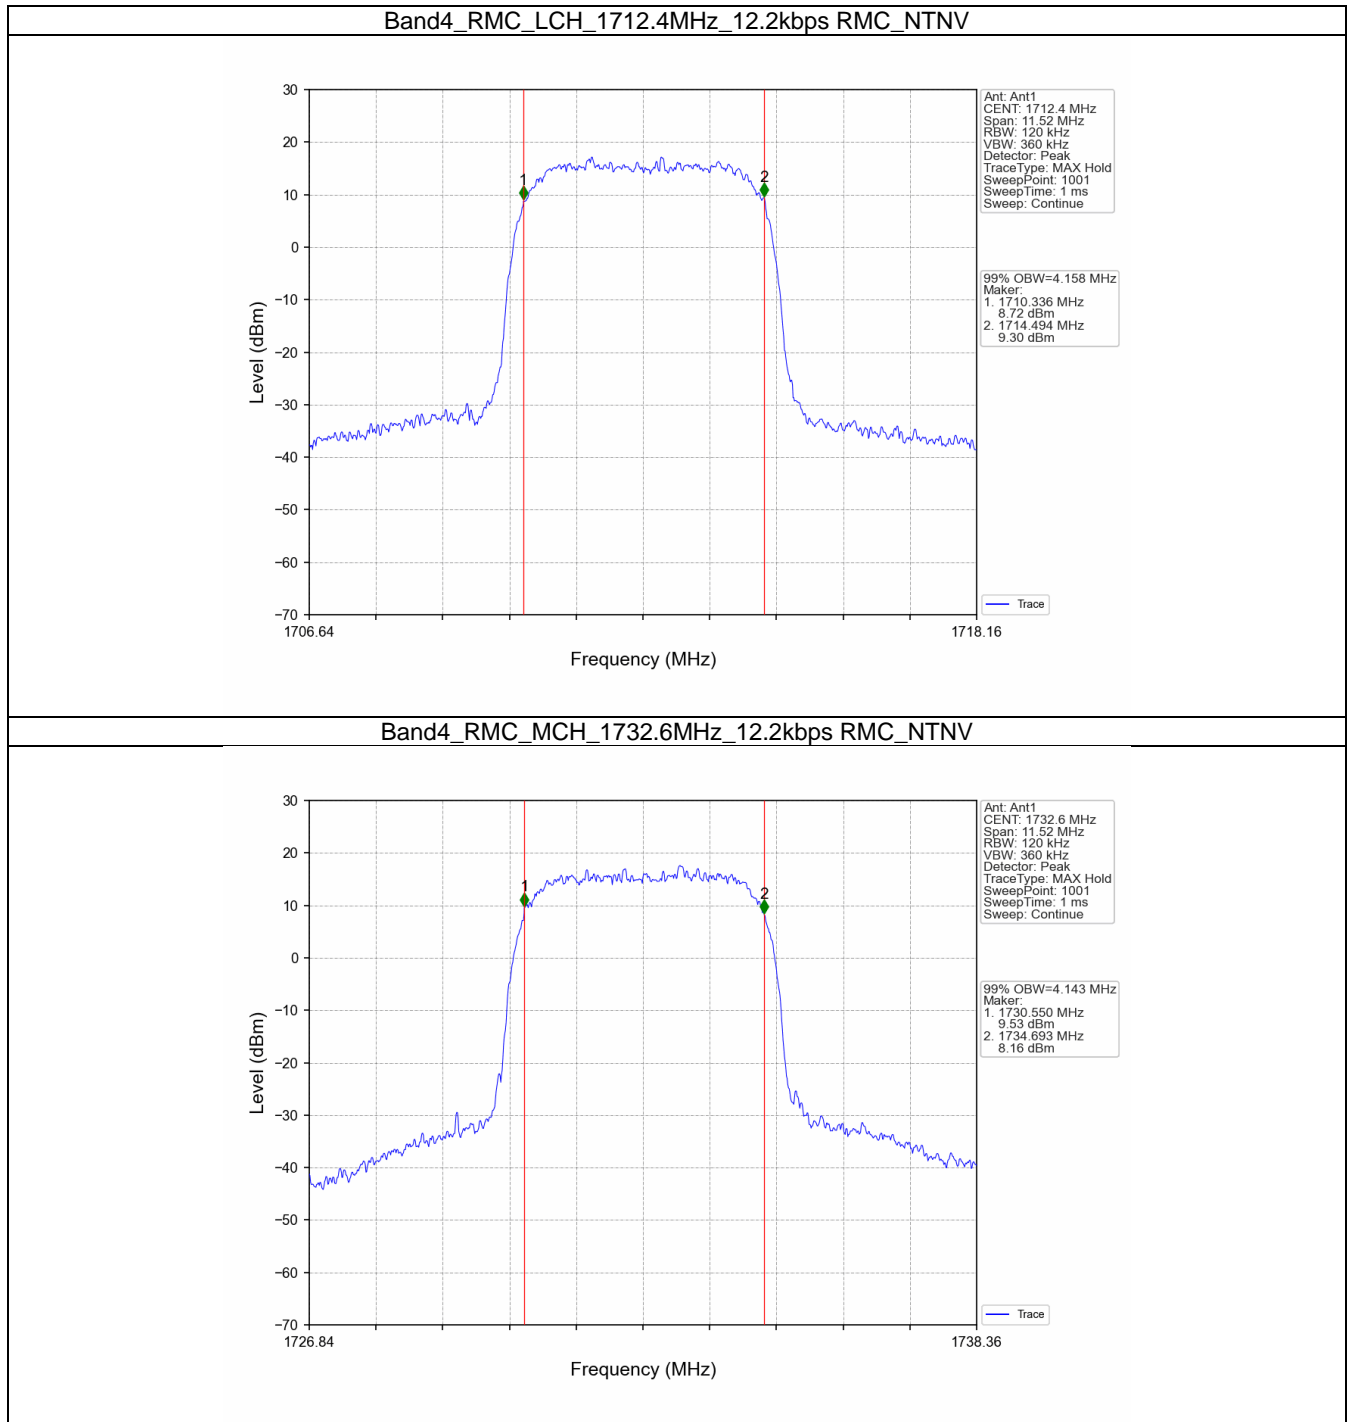

Band2_HSUPA_MCH_1880MHz_Subtest 1_NTNV

Band2_HSUPA_HCH_1907.6MHz_Subtest 1_NTNV

2. 99% & 26dB Bandwidth

2.1 Band4_OBW

2.1.1 Test Result

Band: 4					
ENV	Mode		Frequency (MHz)	99% Occupied Bandwidth (MHz)	Verdict
	Network	Subset		Result	
NTNV	RMC	12.2kbps RMC	1712.4	4.158	Pass
			1732.6	4.143	Pass
			1752.6	4.169	Pass
	HSDPA	Subtest 1	1712.4	4.151	Pass
			1732.6	4.165	Pass
			1752.6	4.161	Pass
	HSUPA	Subtest 1	1712.4	4.150	Pass
			1732.6	4.161	Pass
			1752.6	4.158	Pass

2.1.2 Test Graph

Band4_RMC_HCH_1752.6MHz_12.2kbps RMC_NTNV

Band4_HSDPA_LCH_1712.4MHz_Subtest 1_NTNV

Band4_HSDPA_MCH_1732.6MHz_Subtest 1_NTNV

Band4_HSDPA_HCH_1752.6MHz_Subtest 1_NTNV

Band4_HSUPA_LCH_1712.4MHz_Subtest 1_NTNV