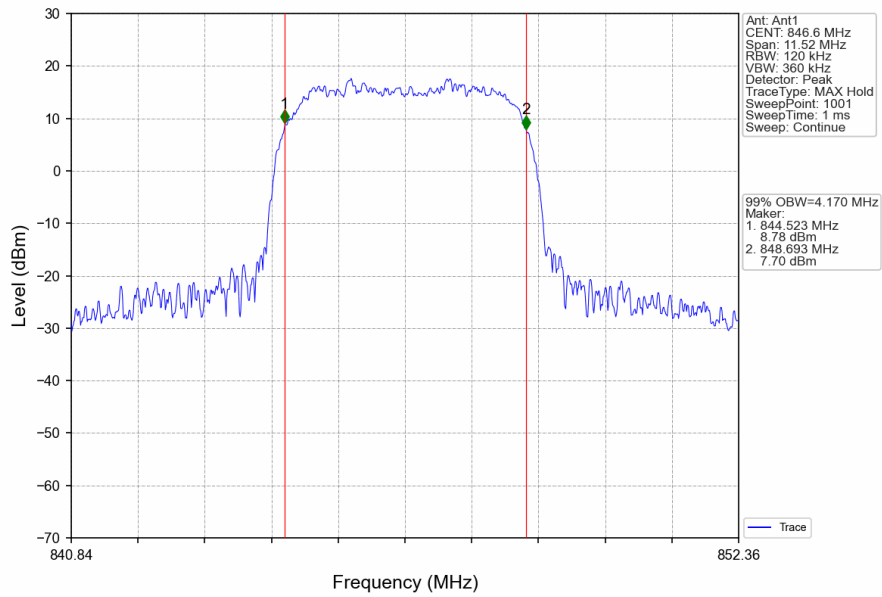

3.1.2 Test Graph

Band5_RMC_HCH_846.6MHz_12.2kbps RMC_NTNV

Band5_HSDPA_LCH_826.4MHz_Subtest 1_NTNV

Band5_HSDPA_MCH_836.6MHz_Subtest 1_NTNV

Band5_HSDPA_HCH_846.6MHz_Subtest 1_NTNV

Band5_HSUPA_LCH_826.4MHz_Subtest 1_NTNV

Band5_HSUPA_MCH_836.6MHz_Subtest 1_NTNV

Band5_HSUPA_HCH_846.6MHz_Subtest 1_NTNV

3.2 Band5_XDB

3.2.1 Test Result

Band: 5					
ENV	Mode		Frequency (MHz)	26dB Bandwidth (MHz)	Verdict
	Network	Subset		Result	
NTNV	RMC	12.2kbps RMC	826.4	4.696	Pass
			836.6	4.719	Pass
			846.6	4.705	Pass
	HSDPA	Subtest 1	826.4	4.687	Pass
			836.6	4.705	Pass
			846.6	4.725	Pass
	HSUPA	Subtest 1	826.4	4.728	Pass
			836.6	4.721	Pass
			846.6	4.708	Pass