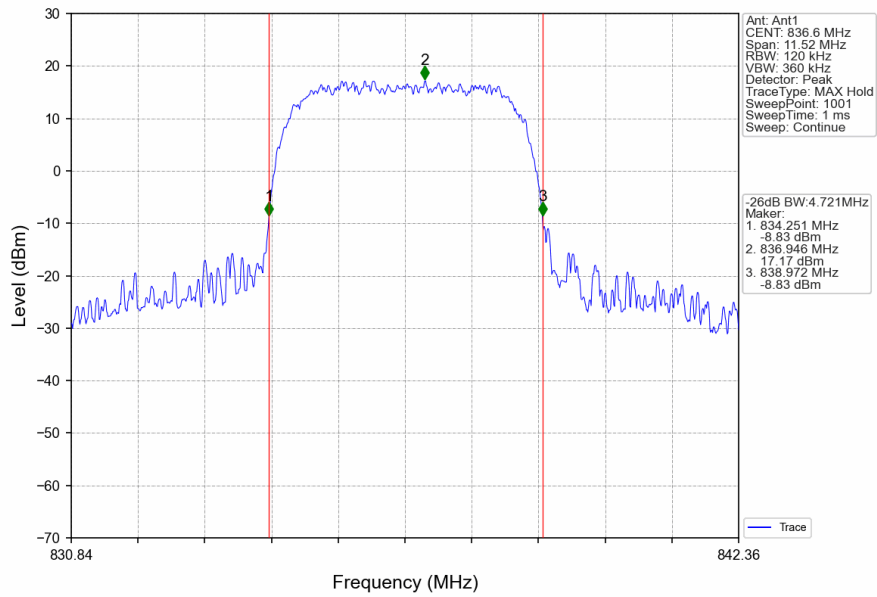

Band5_HSUPA_MCH_836.6MHz_Subtest 1_NTNV