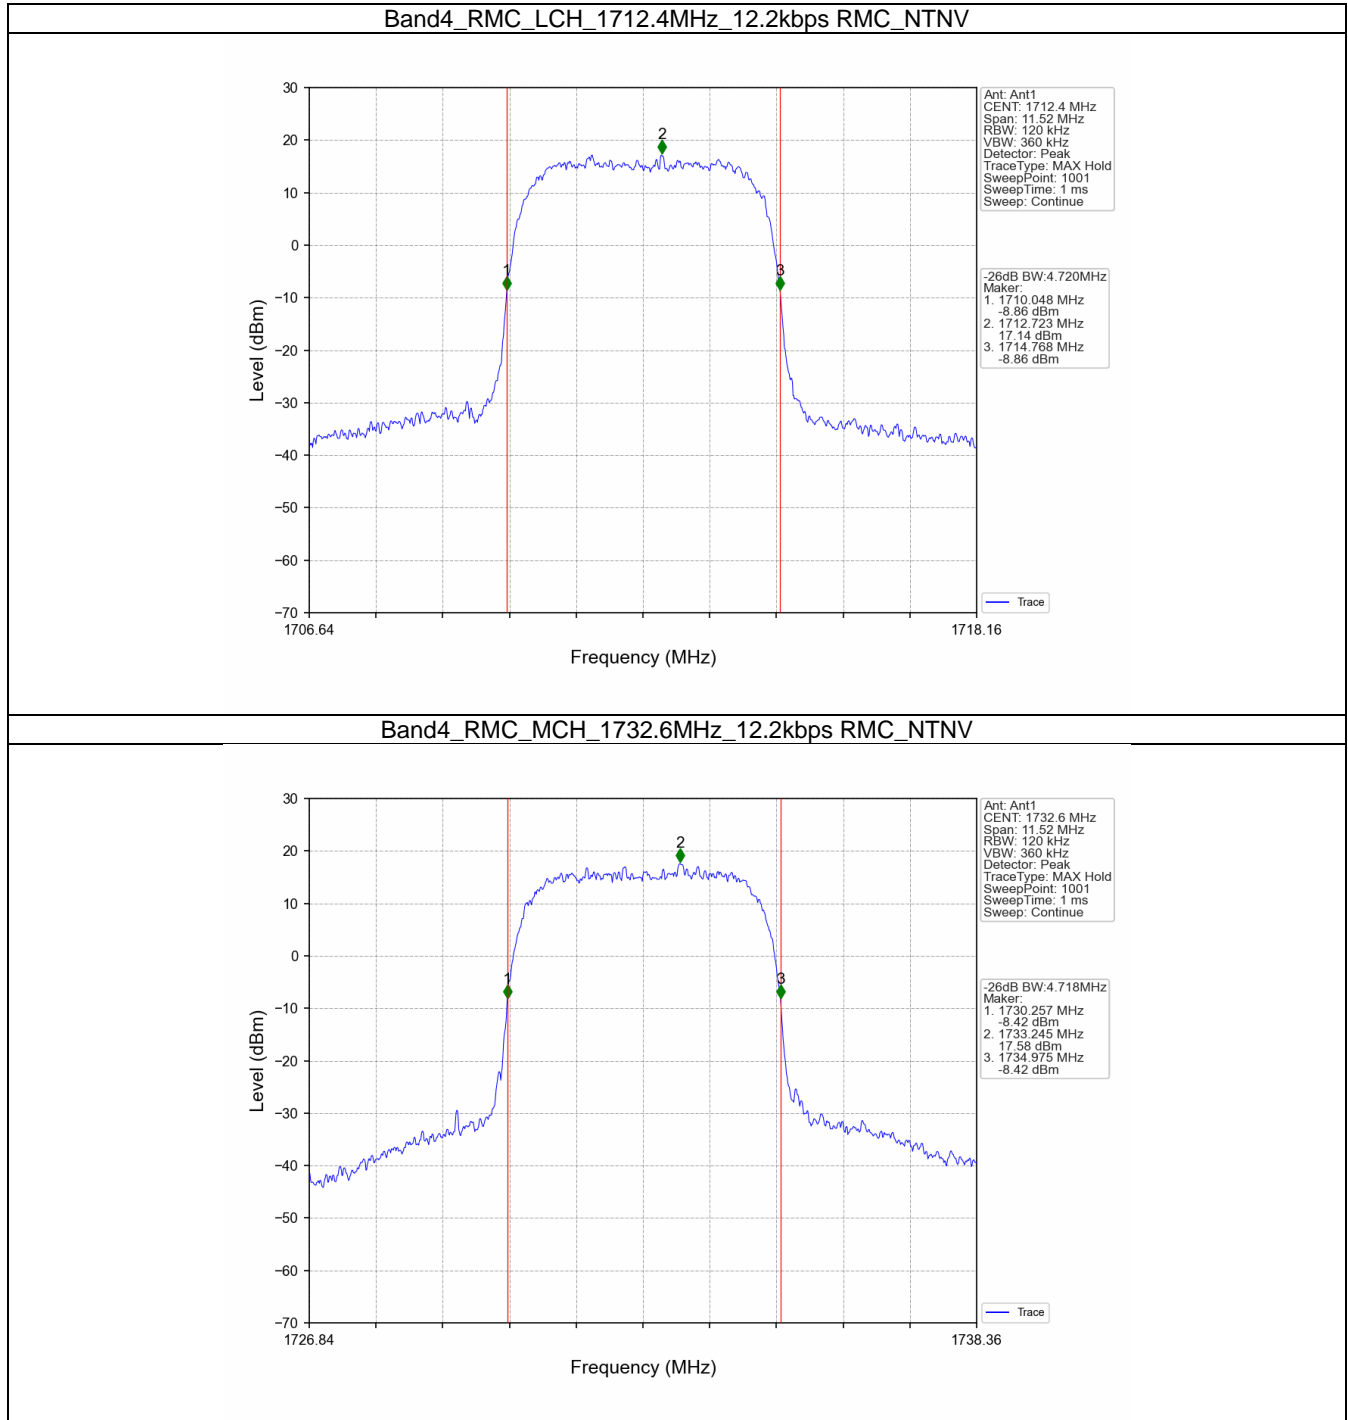

2.2.2 Test Graph

Band4_RMC_HCH_1752.6MHz_12.2kbps RMC_NTNV

Band4_HSDPA_LCH_1712.4MHz_Subtest 1_NTNV

Band4_HSDPA_MCH_1732.6MHz_Subtest 1_NTNV

Band4_HSDPA_HCH_1752.6MHz_Subtest 1_NTNV

Band4_HSUPA_LCH_1712.4MHz_Subtest 1_NTNV