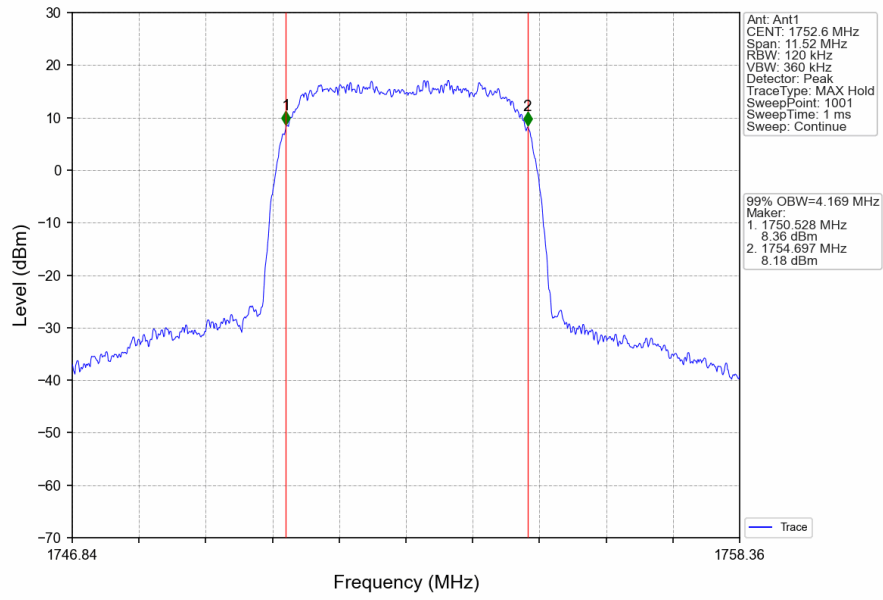

Band2_HSUPA_MCH_1880MHz_Subtest 1_NTNV

Band2_HSUPA_HCH_1907.6MHz_Subtest 1_NTNV

2. 99% & 26dB Bandwidth

2.1 Band4_OBW

2.1.1 Test Result

Band: 4					
ENV	Mode		Frequency (MHz)	99% Occupied Bandwidth (MHz)	Verdict
	Network	Subset		Result	
NTNV	RMC	12.2kbps RMC	1712.4	4.158	Pass
			1732.6	4.143	Pass
			1752.6	4.169	Pass
	HSDPA	Subtest 1	1712.4	4.151	Pass
			1732.6	4.165	Pass
			1752.6	4.161	Pass
	HSUPA	Subtest 1	1712.4	4.150	Pass
			1732.6	4.161	Pass
			1752.6	4.158	Pass

2.1.2 Test Graph

Band4_RMC_HCH_1752.6MHz_12.2kbps RMC_NTNV

Band4_HSDPA_LCH_1712.4MHz_Subtest 1_NTNV

Band4_HSDPA_MCH_1732.6MHz_Subtest 1_NTNV

Band4_HSDPA_HCH_1752.6MHz_Subtest 1_NTNV

Band4_HSUPA_LCH_1712.4MHz_Subtest 1_NTNV