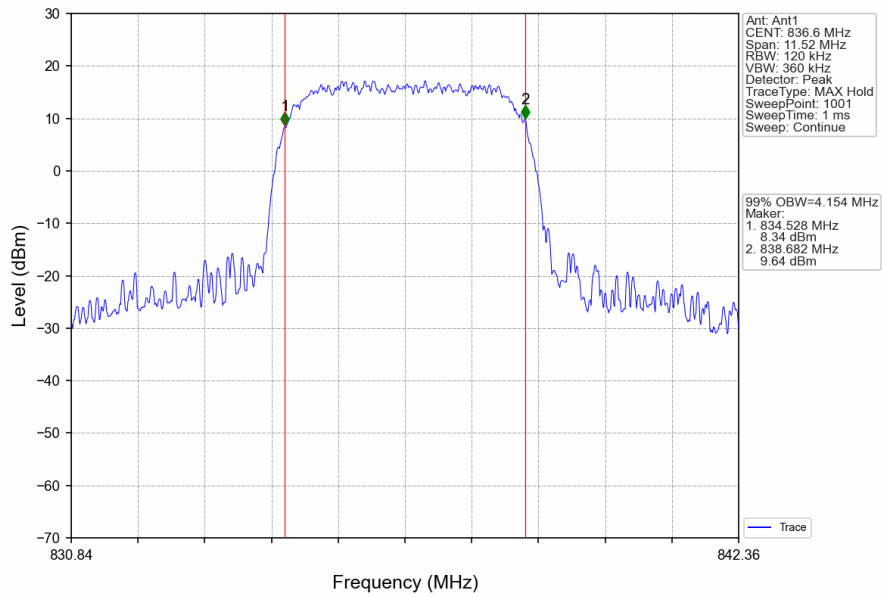

Band5_HSUPA_MCH_836.6MHz_Subtest 1_NTNV