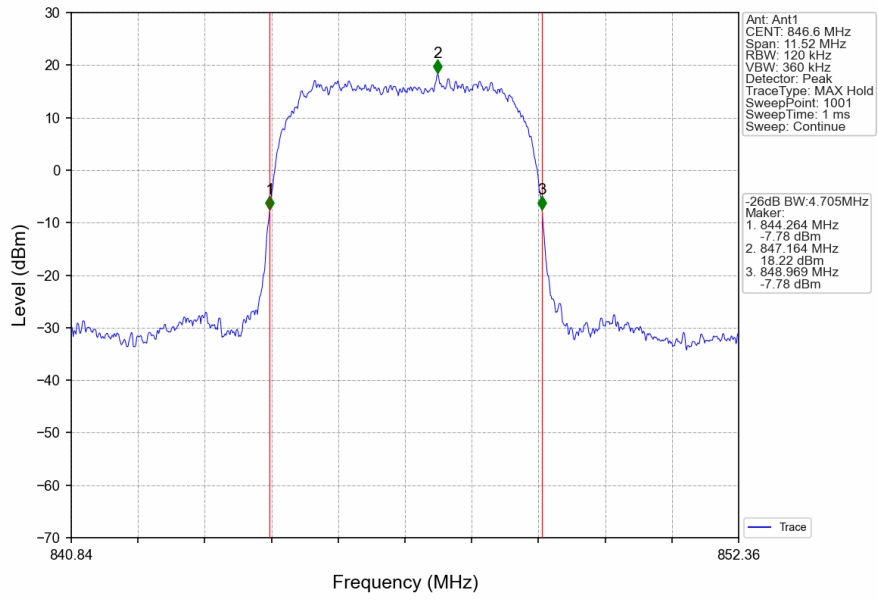

3.1.2 Test Graph

Band5_RMC_HCH_846.6MHz_12.2kbps RMC_NTNV

Band5_HSDPA_LCH_826.4MHz_Subtest 1_NTNV

Band5_HSDPA_MCH_836.6MHz_Subtest 1_NTNV

Band5_HSDPA_HCH_846.6MHz_Subtest 1_NTNV

Band5_HSUPA_LCH_826.4MHz_Subtest 1_NTNV

Band5_HSUPA_MCH_836.6MHz_Subtest 1_NTNV

Band5_HSUPA_HCH_846.6MHz_Subtest 1_NTNV

3.2 Band5_XDB

3.2.1 Test Result

Band: 5					
ENV	Mode		Frequency (MHz)	26dB Bandwidth (MHz)	Verdict
	Network	Subset		Result	
NTNV	RMC	12.2kbps RMC	826.4	4.696	Pass
			836.6	4.719	Pass
			846.6	4.705	Pass
	HSDPA	Subtest 1	826.4	4.687	Pass
			836.6	4.705	Pass
			846.6	4.725	Pass
	HSUPA	Subtest 1	826.4	4.728	Pass
			836.6	4.721	Pass
			846.6	4.708	Pass

3.2.2 Test Graph

Band5_RMC_HCH_846.6MHz_12.2kbps RMC_NTNV

Band5_HSDPA_LCH_826.4MHz_Subtest 1_NTNV

Band5_HSDPA_MCH_836.6MHz_Subtest 1_NTNV

Band5_HSDPA_HCH_846.6MHz_Subtest 1_NTNV

Band5_HSUPA_LCH_826.4MHz_Subtest 1_NTNV