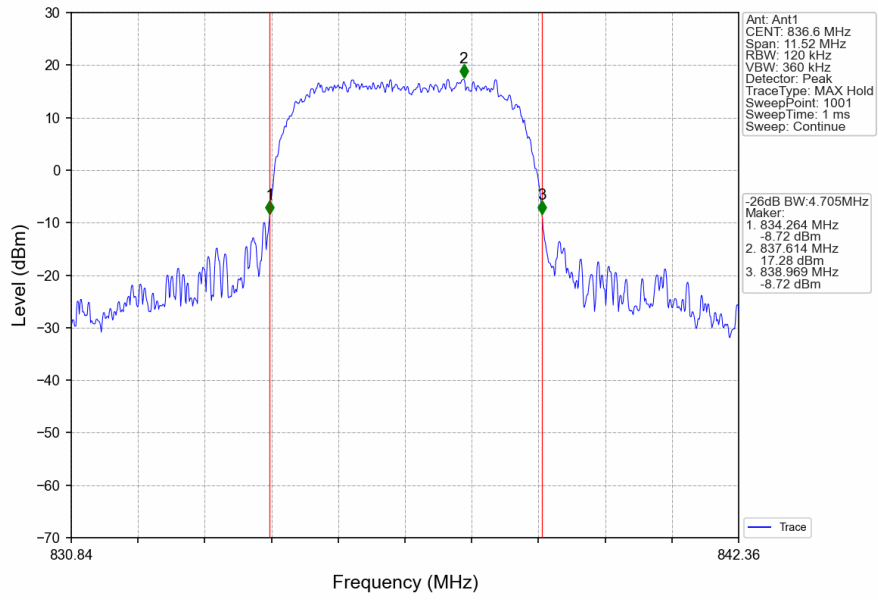

3.2.2 Test Graph

Band5_RMC_HCH_846.6MHz_12.2kbps RMC_NTNV

Band5_HSDPA_LCH_826.4MHz_Subtest 1_NTNV

Band5_HSDPA_MCH_836.6MHz_Subtest 1_NTNV

Band5_HSDPA_HCH_846.6MHz_Subtest 1_NTNV

Band5_HSUPA_LCH_826.4MHz_Subtest 1_NTNV

Band5_HSUPA_MCH_836.6MHz_Subtest 1_NTNV

Band5_HSUPA_HCH_846.6MHz_Subtest 1_NTNV