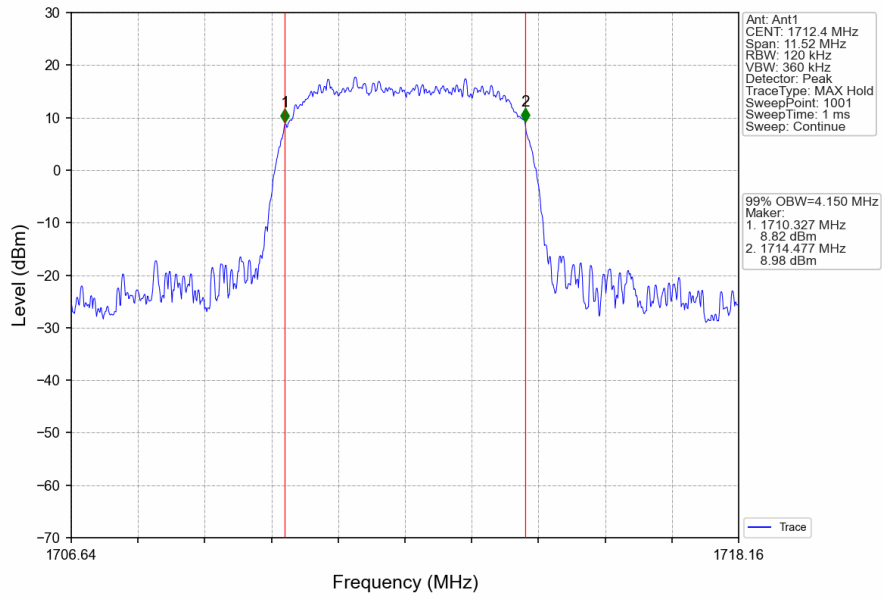

2.1.2 Test Graph

Band4_RMC_HCH_1752.6MHz_12.2kbps RMC_NTNV

Band4_HSDPA_LCH_1712.4MHz_Subtest 1_NTNV

Band4_HSDPA_MCH_1732.6MHz_Subtest 1_NTNV

Band4_HSDPA_HCH_1752.6MHz_Subtest 1_NTNV

Band4_HSUPA_LCH_1712.4MHz_Subtest 1_NTNV

Band4_HSUPA_MCH_1732.6MHz_Subtest 1_NTNV

Band4_HSUPA_HCH_1752.6MHz_Subtest 1_NTNV

2.2 Band4_XDB

2.2.1 Test Result

Band: 4					
ENV	Mode		Frequency (MHz)	26dB Bandwidth (MHz)	Verdict
	Network	Subset		Result	
NTNV	RMC	12.2kbps RMC	1712.4	4.720	Pass
			1732.6	4.718	Pass
			1752.6	4.719	Pass
	HSDPA	Subtest 1	1712.4	4.691	Pass
			1732.6	4.709	Pass
			1752.6	4.692	Pass
	HSUPA	Subtest 1	1712.4	4.713	Pass
			1732.6	4.707	Pass
			1752.6	4.685	Pass

2.2.2 Test Graph

Band4_RMC_HCH_1752.6MHz_12.2kbps RMC_NTNV

Band4_HSDPA_LCH_1712.4MHz_Subtest 1_NTNV

Band4_HSDPA_MCH_1732.6MHz_Subtest 1_NTNV

Band4_HSDPA_HCH_1752.6MHz_Subtest 1_NTNV

Band4_HSUPA_LCH_1712.4MHz_Subtest 1_NTNV