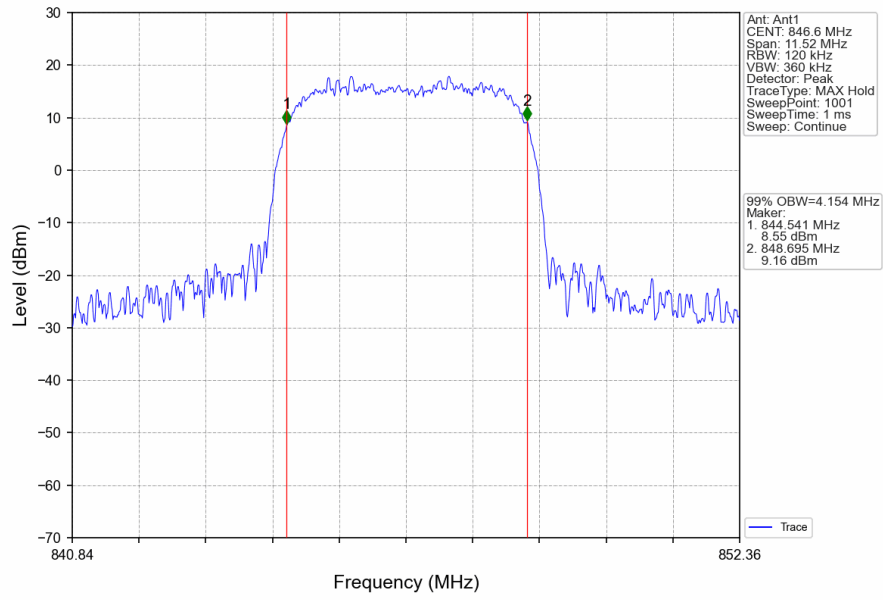

Band5_HSUPA_HCH_846.6MHz_Subtest 1_NTNV

3.2 Band5_XDB

3.2.1 Test Result

Band: 5					
ENV	Mode		Frequency (MHz)	26dB Bandwidth (MHz)	Verdict
	Network	Subset		Result	
NTNV	RMC	12.2kbps RMC	826.4	4.696	Pass
			836.6	4.719	Pass
			846.6	4.705	Pass
	HSDPA	Subtest 1	826.4	4.687	Pass
			836.6	4.705	Pass
			846.6	4.725	Pass
	HSUPA	Subtest 1	826.4	4.728	Pass
			836.6	4.721	Pass
			846.6	4.708	Pass