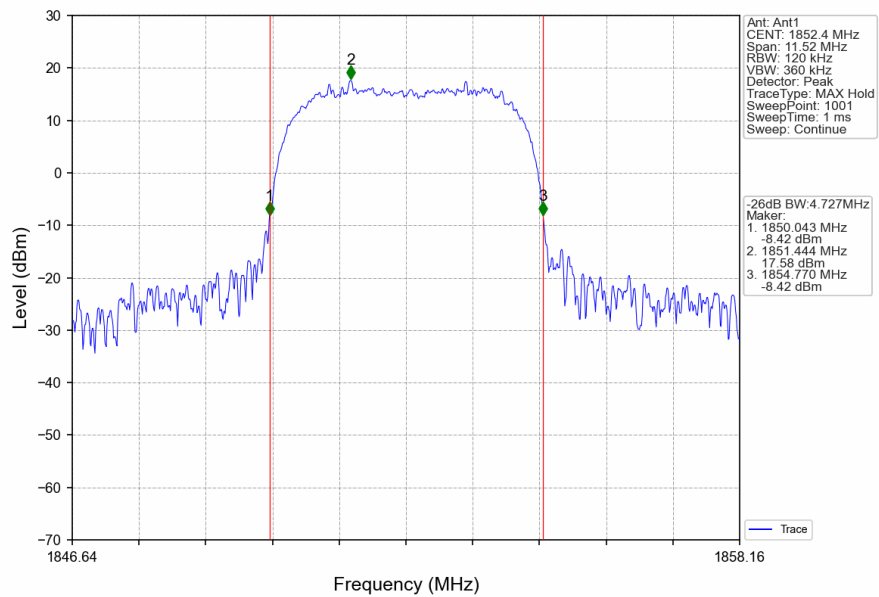

Band2_HSUPA_MCH_1880MHz_Subtest 1_NTNV

Band2_HSUPA_HCH_1907.6MHz_Subtest 1_NTNV

1.2 Band2_XDB

1.2.1 Test Result

Band: 2					
ENV	Mode		Frequency (MHz)	26dB Bandwidth (MHz)	Verdict
	Network	Subset		Result	
NTNV	RMC	12.2kbps RMC	1852.4	4.720	Pass
			1880	4.718	Pass
			1907.6	4.708	Pass
	HSDPA	Subtest 1	1852.4	4.727	Pass
			1880	4.701	Pass
			1907.6	4.700	Pass
	HSUPA	Subtest 1	1852.4	4.703	Pass
			1880	4.720	Pass
			1907.6	4.712	Pass

1.2.2 Test Graph

Band2_RMC_HCH_1907.6MHz_12.2kbps RMC_NTNV

Band2_HSDPA_LCH_1852.4MHz_Subtest 1_NTNV

Band2_HSDPA_MCH_1880MHz_Subtest 1_NTNV

Band2_HSDPA_HCH_1907.6MHz_Subtest 1_NTNV

Band2_HSUPA_LCH_1852.4MHz_Subtest 1_NTNV