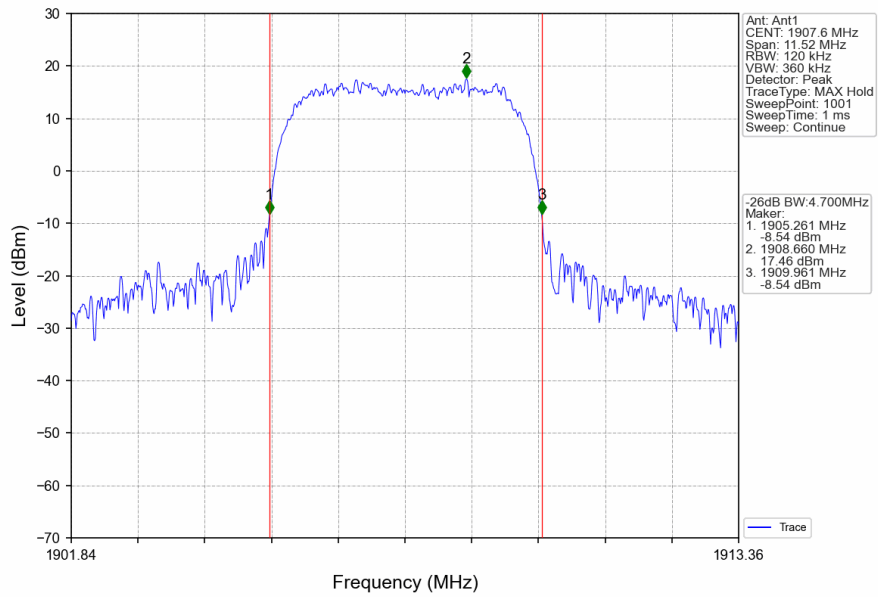

1.2.2 Test Graph

Band2_RMC_HCH_1907.6MHz_12.2kbps RMC_NTNV

Band2_HSDPA_LCH_1852.4MHz_Subtest 1_NTNV

Band2_HSDPA_MCH_1880MHz_Subtest 1_NTNV

Band2_HSDPA_HCH_1907.6MHz_Subtest 1_NTNV

Band2_HSUPA_LCH_1852.4MHz_Subtest 1_NTNV

Band2_HSUPA_MCH_1880MHz_Subtest 1_NTNV

Band2_HSUPA_HCH_1907.6MHz_Subtest 1_NTNV

2. 99% & 26dB Bandwidth

2.1 Band4_OBW

2.1.1 Test Result

Band: 4					
ENV	Mode		Frequency (MHz)	99% Occupied Bandwidth (MHz)	Verdict
	Network	Subset		Result	
NTNV	RMC	12.2kbps RMC	1712.4	4.158	Pass
			1732.6	4.143	Pass
			1752.6	4.169	Pass
	HSDPA	Subtest 1	1712.4	4.151	Pass
			1732.6	4.165	Pass
			1752.6	4.161	Pass
	HSUPA	Subtest 1	1712.4	4.150	Pass
			1732.6	4.161	Pass
			1752.6	4.158	Pass

2.1.2 Test Graph

Band4_RMC_HCH_1752.6MHz_12.2kbps RMC_NTNV

Band4_HSDPA_LCH_1712.4MHz_Subtest 1_NTNV

Band4_HSDPA_MCH_1732.6MHz_Subtest 1_NTNV

Band4_HSDPA_HCH_1752.6MHz_Subtest 1_NTNV

Band4_HSUPA_LCH_1712.4MHz_Subtest 1_NTNV