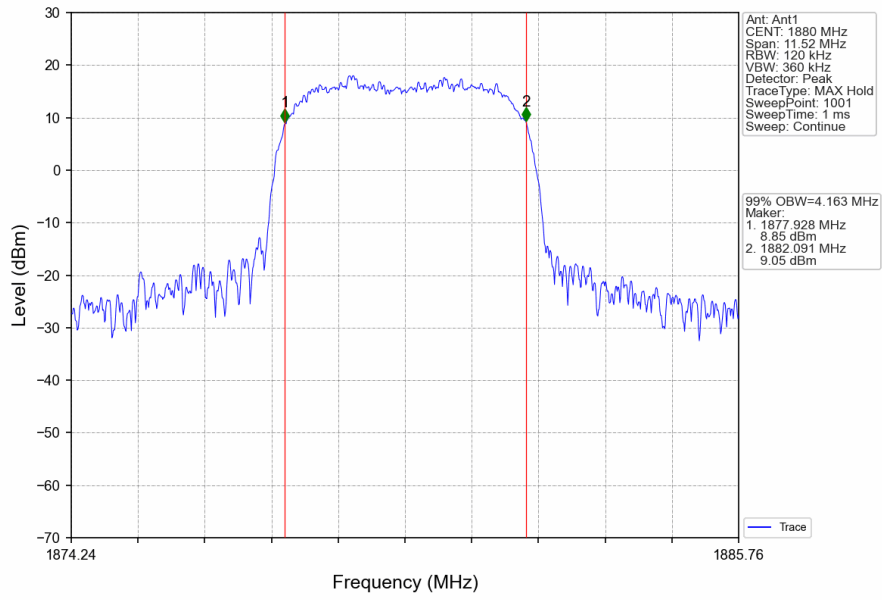

1. 99% & 26dB Bandwidth

1.1 Band2_OBW

1.1.1 Test Result

Band: 2					
ENV	Mode		Frequency (MHz)	99% Occupied Bandwidth (MHz)	Verdict
	Network	Subset		Result	
NTNV	RMC	12.2kbps RMC	1852.4	4.154	Pass
			1880	4.160	Pass
			1907.6	4.180	Pass
	HSDPA	Subtest 1	1852.4	4.159	Pass
			1880	4.163	Pass
			1907.6	4.149	Pass
	HSUPA	Subtest 1	1852.4	4.175	Pass
			1880	4.152	Pass
			1907.6	4.154	Pass

1.1.2 Test Graph

Band2_RMC_HCH_1907.6MHz_12.2kbps RMC_NTNV

Band2_HSDPA_LCH_1852.4MHz_Subtest 1_NTNV

Band2_HSDPA_MCH_1880MHz_Subtest 1_NTNV

Band2_HSDPA_HCH_1907.6MHz_Subtest 1_NTNV

Band2_HSUPA_LCH_1852.4MHz_Subtest 1_NTNV

Band2_HSUPA_MCH_1880MHz_Subtest 1_NTNV

Band2_HSUPA_HCH_1907.6MHz_Subtest 1_NTNV

1.2 Band2_XDB

1.2.1 Test Result

Band: 2					
ENV	Mode		Frequency (MHz)	26dB Bandwidth (MHz)	Verdict
	Network	Subset		Result	
NTNV	RMC	12.2kbps RMC	1852.4	4.720	Pass
			1880	4.718	Pass
			1907.6	4.708	Pass
	HSDPA	Subtest 1	1852.4	4.727	Pass
			1880	4.701	Pass
			1907.6	4.700	Pass
	HSUPA	Subtest 1	1852.4	4.703	Pass
			1880	4.720	Pass
			1907.6	4.712	Pass

1.2.2 Test Graph

Band2_RMC_HCH_1907.6MHz_12.2kbps RMC_NTNV

Band2_HSDPA_LCH_1852.4MHz_Subtest 1_NTNV

Band2_HSDPA_MCH_1880MHz_Subtest 1_NTNV

Band2_HSDPA_HCH_1907.6MHz_Subtest 1_NTNV

Band2_HSUPA_LCH_1852.4MHz_Subtest 1_NTNV