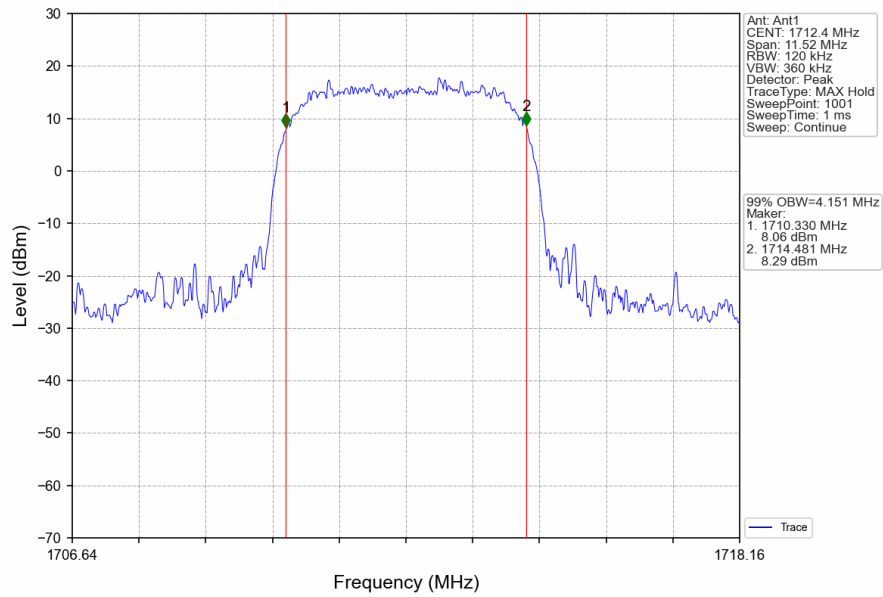

Band2_HSUPA_MCH_1880MHz_Subtest 1_NTNV

Band2_HSUPA_HCH_1907.6MHz_Subtest 1_NTNV

2. 99% & 26dB Bandwidth

2.1 Band4_OBW

2.1.1 Test Result

Band: 4					
ENV	Mode		Frequency (MHz)	99% Occupied Bandwidth (MHz)	Verdict
	Network	Subset		Result	
NTNV	RMC	12.2kbps RMC	1712.4	4.158	Pass
			1732.6	4.143	Pass
			1752.6	4.169	Pass
	HSDPA	Subtest 1	1712.4	4.151	Pass
			1732.6	4.165	Pass
			1752.6	4.161	Pass
	HSUPA	Subtest 1	1712.4	4.150	Pass
			1732.6	4.161	Pass
			1752.6	4.158	Pass

2.1.2 Test Graph

Band4_RMC_HCH_1752.6MHz_12.2kbps RMC_NTNV

Band4_HSDPA_LCH_1712.4MHz_Subtest 1_NTNV

Band4_HSDPA_MCH_1732.6MHz_Subtest 1_NTNV

Band4_HSDPA_HCH_1752.6MHz_Subtest 1_NTNV

Band4_HSUPA_LCH_1712.4MHz_Subtest 1_NTNV