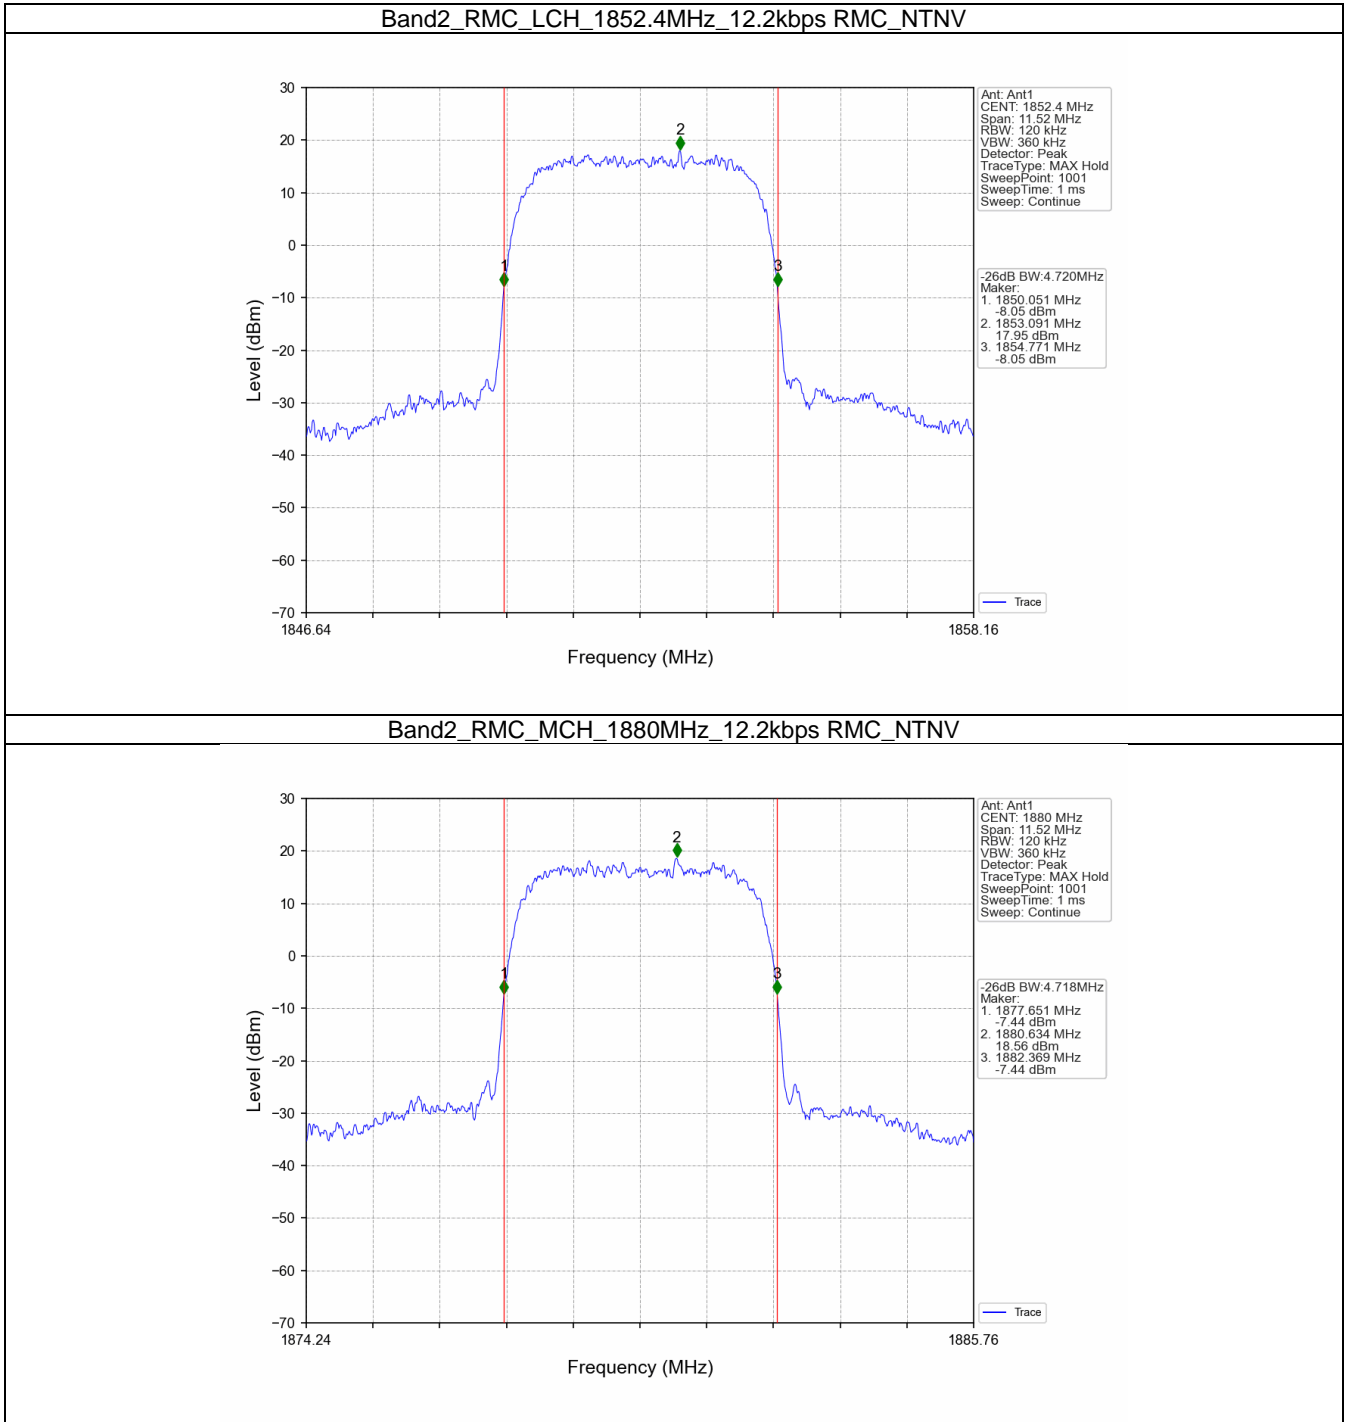

Band2_HSUPA_MCH_1880MHz_Subtest 1_NTNV

Band2_HSUPA_HCH_1907.6MHz_Subtest 1_NTNV

1.2 Band2_XDB

1.2.1 Test Result

Band: 2					
ENV	Mode		Frequency (MHz)	26dB Bandwidth (MHz)	Verdict
	Network	Subset		Result	
NTNV	RMC	12.2kbps RMC	1852.4	4.720	Pass
			1880	4.718	Pass
			1907.6	4.708	Pass
	HSDPA	Subtest 1	1852.4	4.727	Pass
			1880	4.701	Pass
			1907.6	4.700	Pass
	HSUPA	Subtest 1	1852.4	4.703	Pass
			1880	4.720	Pass
			1907.6	4.712	Pass

1.2.2 Test Graph

Band2_RMC_HCH_1907.6MHz_12.2kbps RMC_NTNV

Band2_HSDPA_LCH_1852.4MHz_Subtest 1_NTNV

Band2_HSDPA_MCH_1880MHz_Subtest 1_NTNV

Band2_HSDPA_HCH_1907.6MHz_Subtest 1_NTNV

Band2_HSUPA_LCH_1852.4MHz_Subtest 1_NTNV