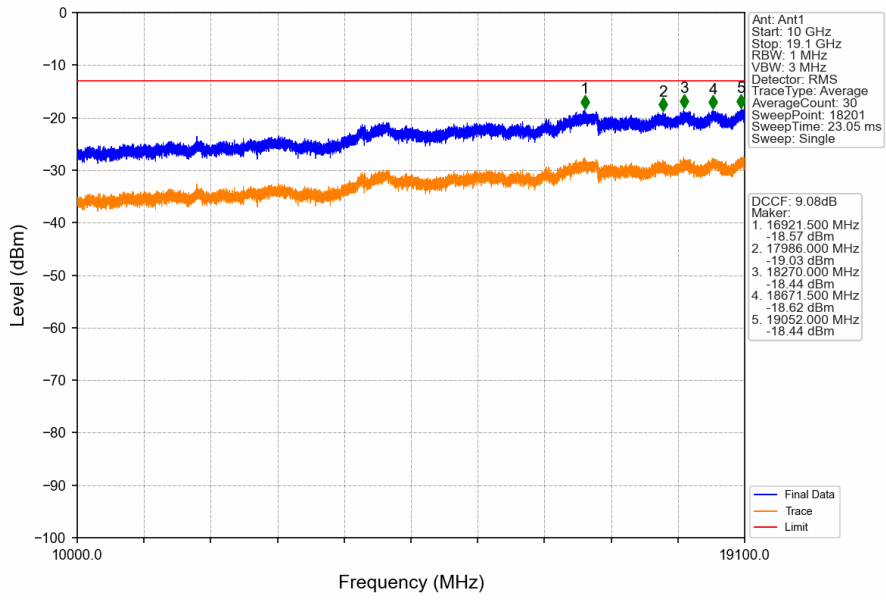

1.1.2 Test Graph

GSM850_GPRS_MCH_836.6MHz_1 TX Slot_NTNV

GSM850_GPRS_HCH_848.8MHz_1 TX Slot_NTNV

GSM850_GPRS_HCH_848.8MHz_1 TX Slot_NTNV

GSM850_EGPRS_LCH_824.2MHz_1 TX Slot_NTNV

GSM850_EGPRS_LCH_824.2MHz_1 TX Slot_NTNV

GSM850_EGPRS_MCH_836.6MHz_1 TX Slot_NTNV

GSM850_EGPRS_HCH_848.8MHz_1 TX Slot_NTNV

GSM850_EGPRS_HCH_848.8MHz_1 TX Slot_NTNV

2. Spurious Emission

2.1 PCS1900

2.1.1 Test Result

Band: PCS1900						
ENV	Mode		Frequency (MHz)	Spurious Emission		Verdict
	Network	Subset		Result	Limit	
NTNV	GPRS	1 TX Slot	1850.2	Refer To Test Graph	Pass	
			1880	Refer To Test Graph	Pass	
			1909.8	Refer To Test Graph	Pass	
	EGPRS	1 TX Slot	1850.2	Refer To Test Graph	Pass	
			1880	Refer To Test Graph	Pass	
			1909.8	Refer To Test Graph	Pass	

2.1.2 Test Graph

PCS1900_GPRS_LCH_1850.2MHz_1 TX Slot_NTNV

PCS1900_GPRS_MCH_1880MHz_1 TX Slot_NTNV

PCS1900_GPRS_MCH_1880MHz_1 TX Slot_NTNV

PCS1900_GPRS_HCH_1909.8MHz_1 TX Slot_NTNV

PCS1900_GPRS_HCH_1909.8MHz_1 TX Slot_NTNV