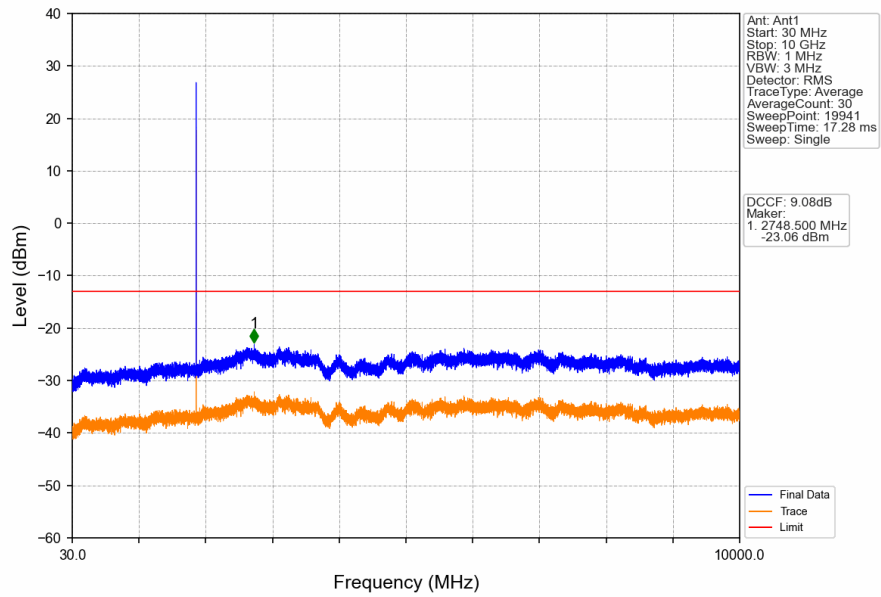

1.1.2 Test Graph

GSM850_GPRS_MCH_836.6MHz_1 TX Slot_NTNV

GSM850_GPRS_HCH_848.8MHz_1 TX Slot_NTNV

GSM850_GPRS_HCH_848.8MHz_1 TX Slot_NTNV

GSM850_EGPRS_LCH_824.2MHz_1 TX Slot_NTNV

GSM850_EGPRS_LCH_824.2MHz_1 TX Slot_NTNV

GSM850_EGPRS_MCH_836.6MHz_1 TX Slot_NTNV

GSM850_EGPRS_HCH_848.8MHz_1 TX Slot_NTNV

GSM850_EGPRS_HCH_848.8MHz_1 TX Slot_NTNV

2. Spurious Emission

2.1 PCS1900

2.1.1 Test Result

Band: PCS1900						
ENV	Mode		Frequency (MHz)	Spurious Emission		Verdict
	Network	Subset		Result	Limit	
NTNV	GPRS	1 TX Slot	1850.2	Refer To Test Graph	Pass	
			1880	Refer To Test Graph	Pass	
			1909.8	Refer To Test Graph	Pass	
	EGPRS	1 TX Slot	1850.2	Refer To Test Graph	Pass	
			1880	Refer To Test Graph	Pass	
			1909.8	Refer To Test Graph	Pass	

2.1.2 Test Graph

PCS1900_GPRS_LCH_1850.2MHz_1 TX Slot_NTNV

PCS1900_GPRS_MCH_1880MHz_1 TX Slot_NTNV

PCS1900_GPRS_MCH_1880MHz_1 TX Slot_NTNV

PCS1900_GPRS_HCH_1909.8MHz_1 TX Slot_NTNV

PCS1900_GPRS_HCH_1909.8MHz_1 TX Slot_NTNV