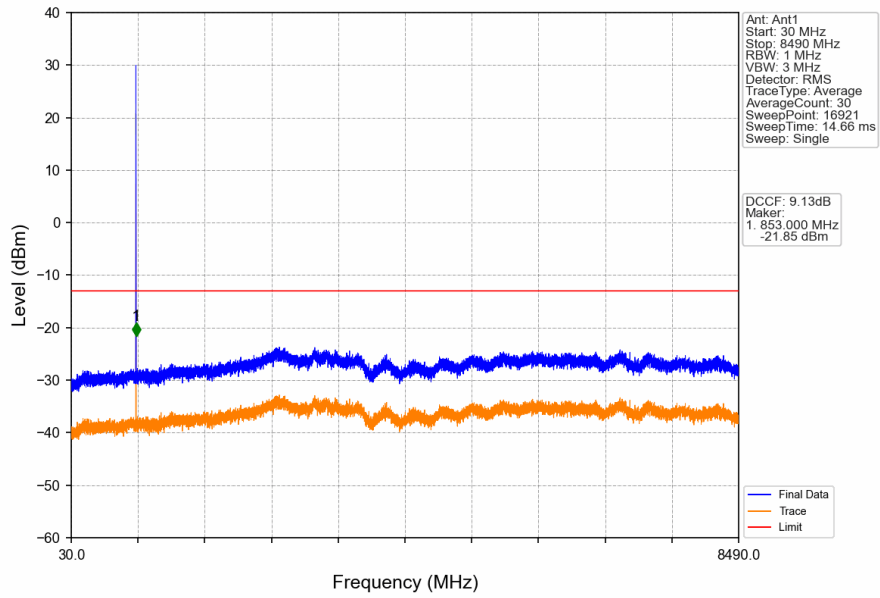

1. Spurious Emission

1.1 GSM850

1.1.1 Test Result

Band: GSM850						
ENV	Mode		Frequency (MHz)	Spurious Emission		Verdict
	Network	Subset		Result	Limit	
NTNV	GPRS	1 TX Slot	824.2	Refer To Test Graph		Pass
			836.6	Refer To Test Graph		Pass
			848.8	Refer To Test Graph		Pass
	EGPRS	1 TX Slot	824.2	Refer To Test Graph		Pass
			836.6	Refer To Test Graph		Pass
			848.8	Refer To Test Graph		Pass

1.1.2 Test Graph

GSM850_GPRS_MCH_836.6MHz_1 TX Slot_NTNV

GSM850_GPRS_HCH_848.8MHz_1 TX Slot_NTNV

GSM850_GPRS_HCH_848.8MHz_1 TX Slot_NTNV

GSM850_EGPRS_LCH_824.2MHz_1 TX Slot_NTNV

GSM850_EGPRS_LCH_824.2MHz_1 TX Slot_NTNV

GSM850_EGPRS_MCH_836.6MHz_1 TX Slot_NTNV

GSM850_EGPRS_HCH_848.8MHz_1 TX Slot_NTNV

GSM850_EGPRS_HCH_848.8MHz_1 TX Slot_NTNV

2. Spurious Emission

2.1 PCS1900

2.1.1 Test Result

Band: PCS1900						
ENV	Mode		Frequency (MHz)	Spurious Emission		Verdict
	Network	Subset		Result	Limit	
NTNV	GPRS	1 TX Slot	1850.2	Refer To Test Graph	Pass	
			1880	Refer To Test Graph	Pass	
			1909.8	Refer To Test Graph	Pass	
	EGPRS	1 TX Slot	1850.2	Refer To Test Graph	Pass	
			1880	Refer To Test Graph	Pass	
			1909.8	Refer To Test Graph	Pass	

2.1.2 Test Graph

PCS1900_GPRS_LCH_1850.2MHz_1 TX Slot_NTNV

PCS1900_GPRS_MCH_1880MHz_1 TX Slot_NTNV

PCS1900_GPRS_MCH_1880MHz_1 TX Slot_NTNV

PCS1900_GPRS_HCH_1909.8MHz_1 TX Slot_NTNV

PCS1900_GPRS_HCH_1909.8MHz_1 TX Slot_NTNV