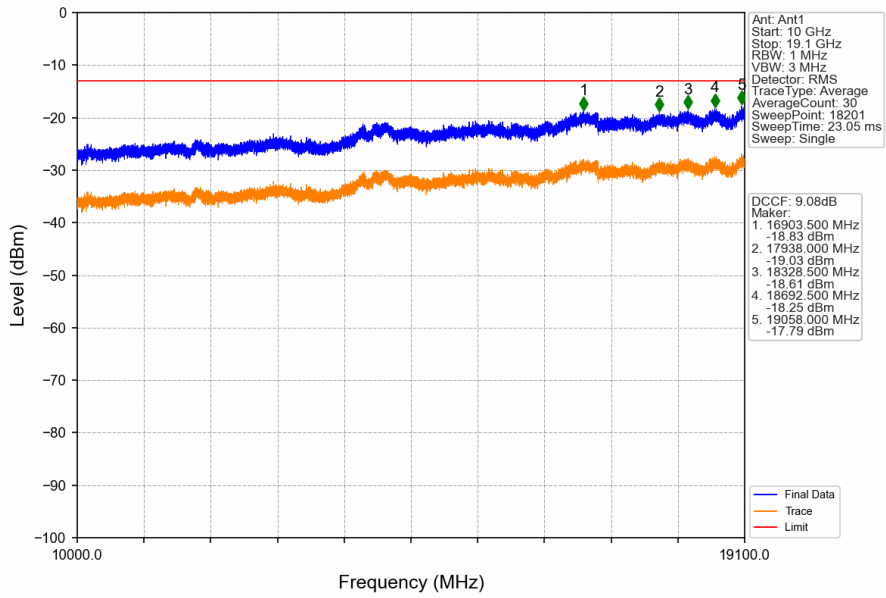

GSM850_EGPRS_MCH_836.6MHz_1 TX Slot_NTNV

GSM850_EGPRS_HCH_848.8MHz_1 TX Slot_NTNV

GSM850_EGPRS_HCH_848.8MHz_1 TX Slot_NTNV

2. Spurious Emission

2.1 PCS1900

2.1.1 Test Result

Band: PCS1900						
ENV	Mode		Frequency (MHz)	Spurious Emission		Verdict
	Network	Subset		Result	Limit	
NTNV	GPRS	1 TX Slot	1850.2	Refer To Test Graph	Pass	
			1880	Refer To Test Graph	Pass	
			1909.8	Refer To Test Graph	Pass	
	EGPRS	1 TX Slot	1850.2	Refer To Test Graph	Pass	
			1880	Refer To Test Graph	Pass	
			1909.8	Refer To Test Graph	Pass	

2.1.2 Test Graph

PCS1900_GPRS_LCH_1850.2MHz_1 TX Slot_NTNV

PCS1900_GPRS_MCH_1880MHz_1 TX Slot_NTNV

PCS1900_GPRS_MCH_1880MHz_1 TX Slot_NTNV

PCS1900_GPRS_HCH_1909.8MHz_1 TX Slot_NTNV

PCS1900_GPRS_HCH_1909.8MHz_1 TX Slot_NTNV

PCS1900_GPRS_HCH_1909.8MHz_1 TX Slot_NTNV

PCS1900_EGPRS_LCH_1850.2MHz_1 TX Slot_NTNV

PCS1900_EGPRS_LCH_1850.2MHz_1 TX Slot_NTNV

PCS1900_EGPRS_LCH_1850.2MHz_1 TX Slot_NTNV

PCS1900_EGPRS_MCH_1880MHz_1 TX Slot_NTNV