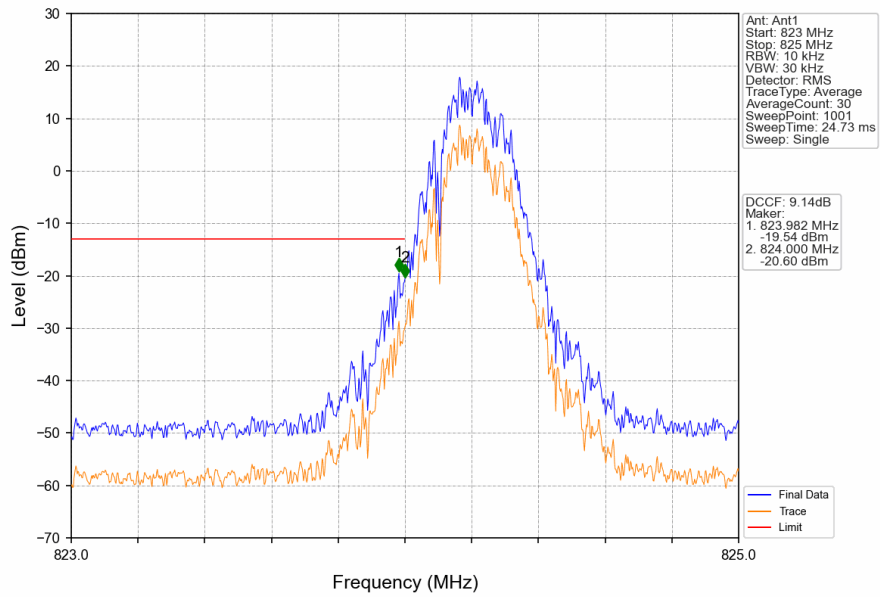

1. Spurious Emission

1.1 GSM850

1.1.1 Test Result

Band: GSM850						
ENV	Mode		Frequency (MHz)	Spurious Emission		Verdict
	Network	Subset		Result	Limit	
NTNV	GPRS	1 TX Slot	824.2	Refer To Test Graph		Pass
			836.6	Refer To Test Graph		Pass
			848.8	Refer To Test Graph		Pass
	EGPRS	1 TX Slot	824.2	Refer To Test Graph		Pass
			836.6	Refer To Test Graph		Pass
			848.8	Refer To Test Graph		Pass

1.1.2 Test Graph

GSM850_GPRS_MCH_836.6MHz_1 TX Slot_NTNV

GSM850_GPRS_HCH_848.8MHz_1 TX Slot_NTNV

GSM850_GPRS_HCH_848.8MHz_1 TX Slot_NTNV

GSM850_EGPRS_LCH_824.2MHz_1 TX Slot_NTNV

GSM850_EGPRS_LCH_824.2MHz_1 TX Slot_NTNV

GSM850_EGPRS_MCH_836.6MHz_1 TX Slot_NTNV

GSM850_EGPRS_HCH_848.8MHz_1 TX Slot_NTNV

GSM850_EGPRS_HCH_848.8MHz_1 TX Slot_NTNV

2. Spurious Emission

2.1 PCS1900

2.1.1 Test Result

Band: PCS1900						
ENV	Mode		Frequency (MHz)	Spurious Emission		Verdict
	Network	Subset		Result	Limit	
NTNV	GPRS	1 TX Slot	1850.2	Refer To Test Graph	Pass	
			1880	Refer To Test Graph	Pass	
			1909.8	Refer To Test Graph	Pass	
	EGPRS	1 TX Slot	1850.2	Refer To Test Graph	Pass	
			1880	Refer To Test Graph	Pass	
			1909.8	Refer To Test Graph	Pass	

2.1.2 Test Graph

PCS1900_GPRS_LCH_1850.2MHz_1 TX Slot_NTNV

PCS1900_GPRS_MCH_1880MHz_1 TX Slot_NTNV

PCS1900_GPRS_MCH_1880MHz_1 TX Slot_NTNV

PCS1900_GPRS_HCH_1909.8MHz_1 TX Slot_NTNV

PCS1900_GPRS_HCH_1909.8MHz_1 TX Slot_NTNV