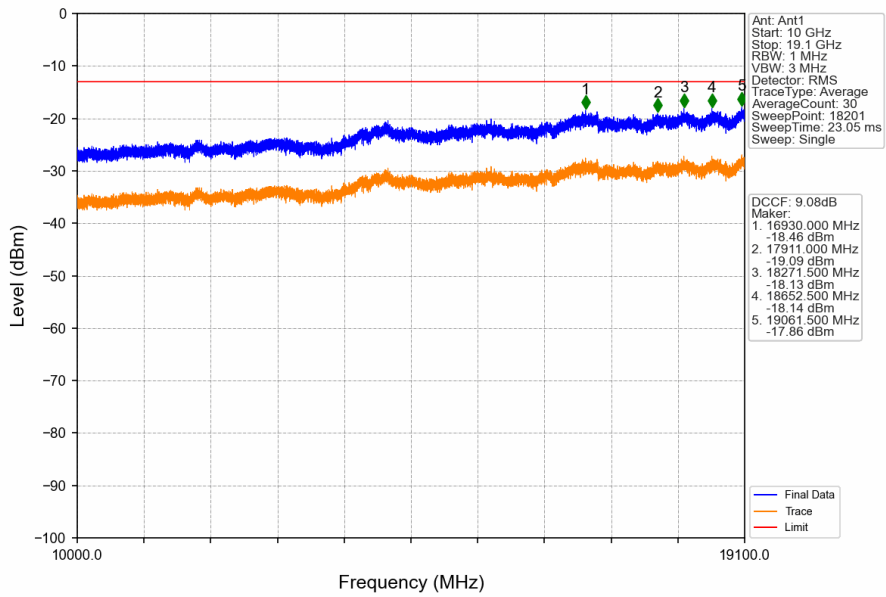

GSM850_EGPRS_MCH_836.6MHz_1 TX Slot_NTNV

GSM850_EGPRS_HCH_848.8MHz_1 TX Slot_NTNV

GSM850_EGPRS_HCH_848.8MHz_1 TX Slot_NTNV

2. Spurious Emission

2.1 PCS1900

2.1.1 Test Result

Band: PCS1900						
ENV	Mode		Frequency (MHz)	Spurious Emission		Verdict
	Network	Subset		Result	Limit	
NTNV	GPRS	1 TX Slot	1850.2	Refer To Test Graph	Pass	
			1880	Refer To Test Graph	Pass	
			1909.8	Refer To Test Graph	Pass	
	EGPRS	1 TX Slot	1850.2	Refer To Test Graph	Pass	
			1880	Refer To Test Graph	Pass	
			1909.8	Refer To Test Graph	Pass	

2.1.2 Test Graph

PCS1900_GPRS_LCH_1850.2MHz_1 TX Slot_NTNV

PCS1900_GPRS_MCH_1880MHz_1 TX Slot_NTNV

PCS1900_GPRS_MCH_1880MHz_1 TX Slot_NTNV

PCS1900_GPRS_HCH_1909.8MHz_1 TX Slot_NTNV

PCS1900_GPRS_HCH_1909.8MHz_1 TX Slot_NTNV

PCS1900_GPRS_HCH_1909.8MHz_1 TX Slot_NTNV

PCS1900_EGPRS_LCH_1850.2MHz_1 TX Slot_NTNV

PCS1900_EGPRS_LCH_1850.2MHz_1 TX Slot_NTNV

PCS1900_EGPRS_LCH_1850.2MHz_1 TX Slot_NTNV

PCS1900_EGPRS_MCH_1880MHz_1 TX Slot_NTNV