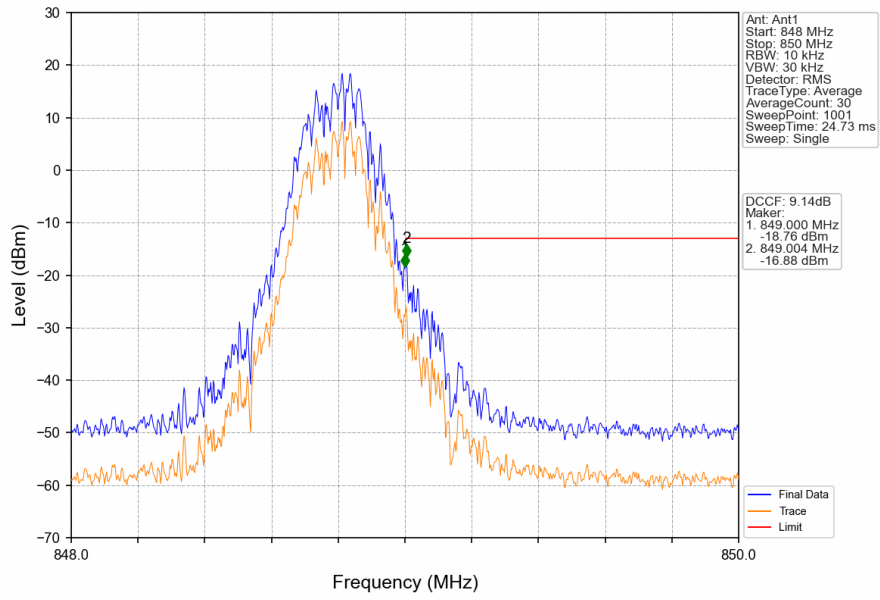

1. Spurious Emission

1.1 GSM850

1.1.1 Test Result

Band: GSM850						
ENV	Mode		Frequency (MHz)	Spurious Emission		Verdict
	Network	Subset		Result	Limit	
NTNV	GPRS	1 TX Slot	824.2	Refer To Test Graph		Pass
			836.6	Refer To Test Graph		Pass
			848.8	Refer To Test Graph		Pass
	EGPRS	1 TX Slot	824.2	Refer To Test Graph		Pass
			836.6	Refer To Test Graph		Pass
			848.8	Refer To Test Graph		Pass

1.1.2 Test Graph

GSM850_GPRS_MCH_836.6MHz_1 TX Slot_NTNV

GSM850_GPRS_HCH_848.8MHz_1 TX Slot_NTNV

GSM850_GPRS_HCH_848.8MHz_1 TX Slot_NTNV

GSM850_EGPRS_LCH_824.2MHz_1 TX Slot_NTNV

GSM850_EGPRS_LCH_824.2MHz_1 TX Slot_NTNV

GSM850_EGPRS_MCH_836.6MHz_1 TX Slot_NTNV

GSM850_EGPRS_HCH_848.8MHz_1 TX Slot_NTNV

GSM850_EGPRS_HCH_848.8MHz_1 TX Slot_NTNV

2. Spurious Emission

2.1 PCS1900

2.1.1 Test Result

Band: PCS1900						
ENV	Mode		Frequency (MHz)	Spurious Emission		Verdict
	Network	Subset		Result	Limit	
NTNV	GPRS	1 TX Slot	1850.2	Refer To Test Graph	Pass	
			1880	Refer To Test Graph	Pass	
			1909.8	Refer To Test Graph	Pass	
	EGPRS	1 TX Slot	1850.2	Refer To Test Graph	Pass	
			1880	Refer To Test Graph	Pass	
			1909.8	Refer To Test Graph	Pass	

2.1.2 Test Graph

PCS1900_GPRS_LCH_1850.2MHz_1 TX Slot_NTNV

PCS1900_GPRS_MCH_1880MHz_1 TX Slot_NTNV

PCS1900_GPRS_MCH_1880MHz_1 TX Slot_NTNV

PCS1900_GPRS_HCH_1909.8MHz_1 TX Slot_NTNV

PCS1900_GPRS_HCH_1909.8MHz_1 TX Slot_NTNV