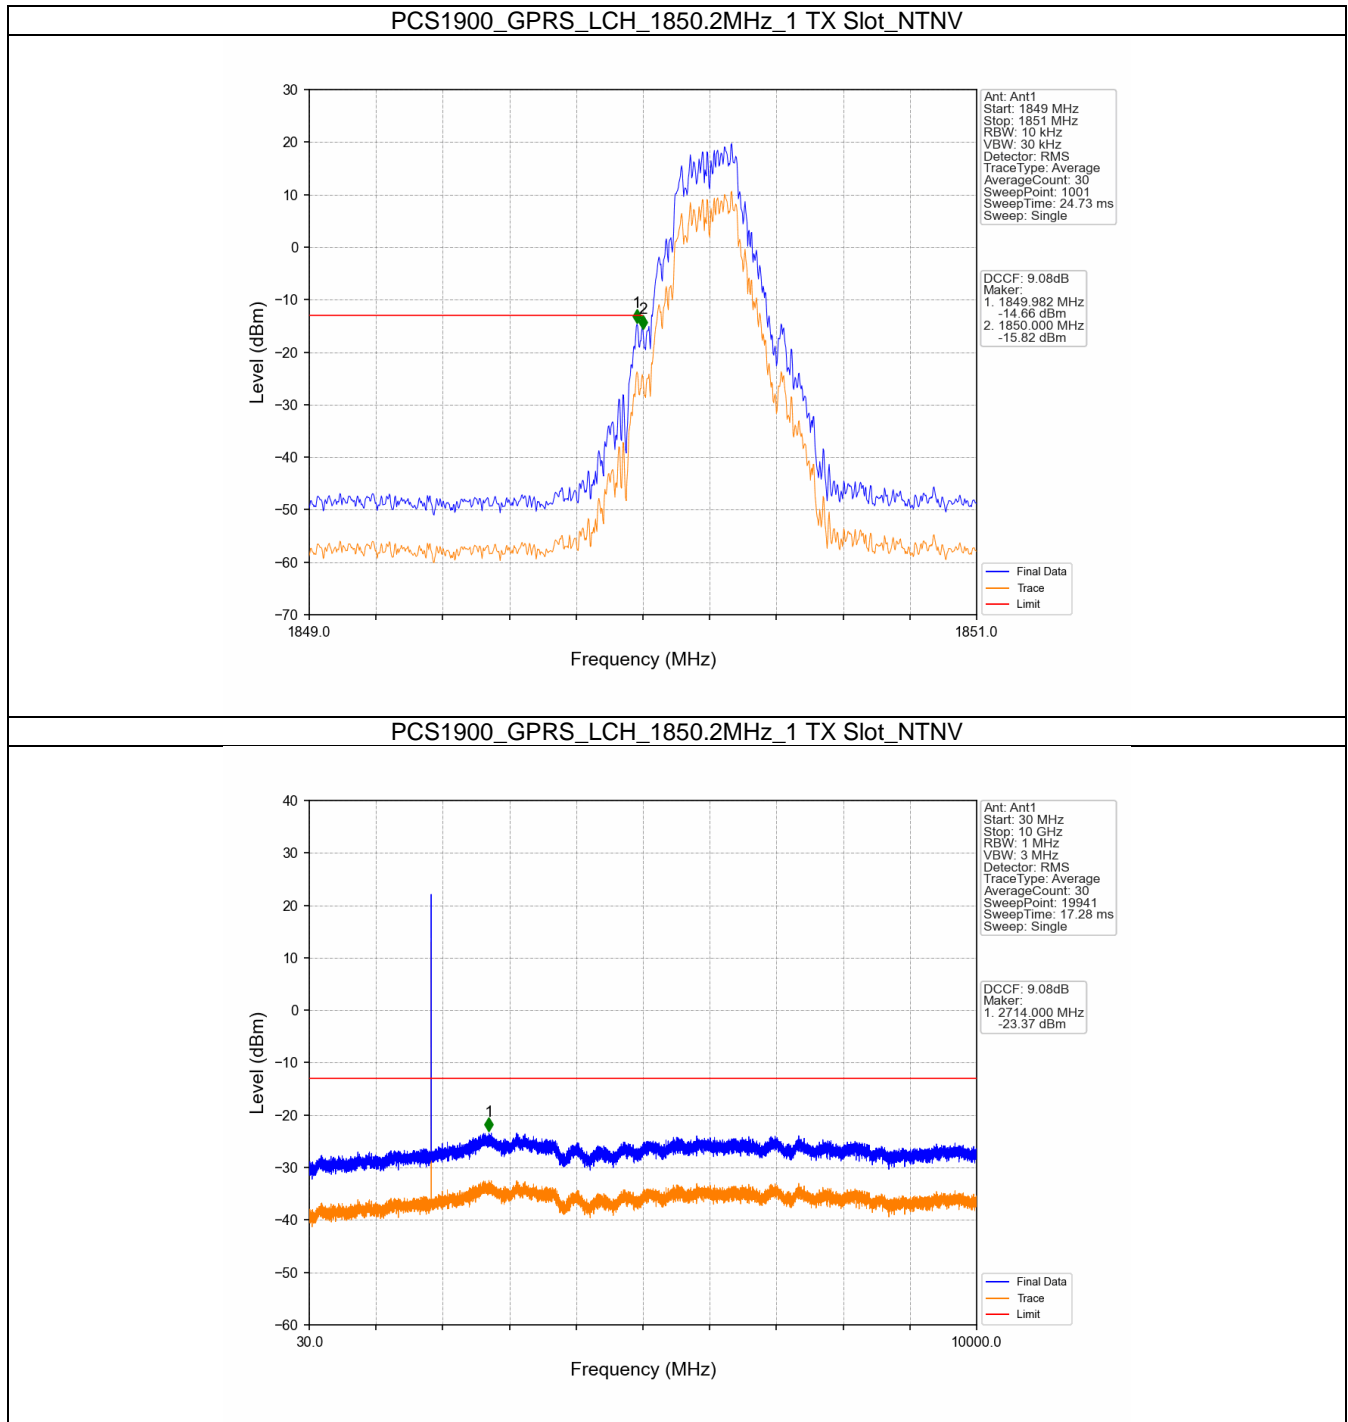

1.1.2 Test Graph

GSM850_GPRS_MCH_836.6MHz_1 TX Slot_NTNV

GSM850_GPRS_HCH_848.8MHz_1 TX Slot_NTNV

GSM850_GPRS_HCH_848.8MHz_1 TX Slot_NTNV

GSM850_EGPRS_LCH_824.2MHz_1 TX Slot_NTNV

GSM850_EGPRS_LCH_824.2MHz_1 TX Slot_NTNV

GSM850_EGPRS_MCH_836.6MHz_1 TX Slot_NTNV

GSM850_EGPRS_HCH_848.8MHz_1 TX Slot_NTNV

GSM850_EGPRS_HCH_848.8MHz_1 TX Slot_NTNV

2. Spurious Emission

2.1 PCS1900

2.1.1 Test Result

Band: PCS1900						
ENV	Mode		Frequency (MHz)	Spurious Emission		Verdict
	Network	Subset		Result	Limit	
NTNV	GPRS	1 TX Slot	1850.2	Refer To Test Graph	Pass	
			1880	Refer To Test Graph	Pass	
			1909.8	Refer To Test Graph	Pass	
	EGPRS	1 TX Slot	1850.2	Refer To Test Graph	Pass	
			1880	Refer To Test Graph	Pass	
			1909.8	Refer To Test Graph	Pass	

2.1.2 Test Graph

PCS1900_GPRS_LCH_1850.2MHz_1 TX Slot_NTNV

PCS1900_GPRS_MCH_1880MHz_1 TX Slot_NTNV

PCS1900_GPRS_MCH_1880MHz_1 TX Slot_NTNV

PCS1900_GPRS_HCH_1909.8MHz_1 TX Slot_NTNV

PCS1900_GPRS_HCH_1909.8MHz_1 TX Slot_NTNV

PCS1900_GPRS_HCH_1909.8MHz_1 TX Slot_NTNV

PCS1900_EGPRS_LCH_1850.2MHz_1 TX Slot_NTNV

PCS1900_EGPRS_LCH_1850.2MHz_1 TX Slot_NTNV

PCS1900_EGPRS_LCH_1850.2MHz_1 TX Slot_NTNV

PCS1900_EGPRS_MCH_1880MHz_1 TX Slot_NTNV