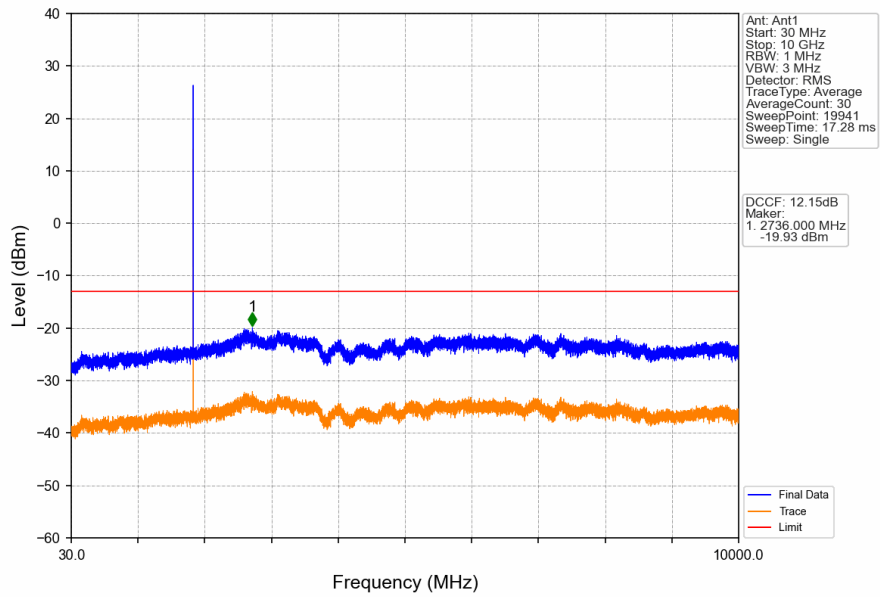

GSM850_EGPRS_MCH_836.6MHz_1 TX Slot_NTNV

GSM850_EGPRS_HCH_848.8MHz_1 TX Slot_NTNV

GSM850_EGPRS_HCH_848.8MHz_1 TX Slot_NTNV

2. Spurious Emission

2.1 PCS1900

2.1.1 Test Result

Band: PCS1900						
ENV	Mode		Frequency (MHz)	Spurious Emission		Verdict
	Network	Subset		Result	Limit	
NTNV	GPRS	1 TX Slot	1850.2	Refer To Test Graph	Pass	
			1880	Refer To Test Graph	Pass	
			1909.8	Refer To Test Graph	Pass	
	EGPRS	1 TX Slot	1850.2	Refer To Test Graph	Pass	
			1880	Refer To Test Graph	Pass	
			1909.8	Refer To Test Graph	Pass	

2.1.2 Test Graph

PCS1900_GPRS_LCH_1850.2MHz_1 TX Slot_NTNV

PCS1900_GPRS_MCH_1880MHz_1 TX Slot_NTNV

PCS1900_GPRS_MCH_1880MHz_1 TX Slot_NTNV

PCS1900_GPRS_HCH_1909.8MHz_1 TX Slot_NTNV

PCS1900_GPRS_HCH_1909.8MHz_1 TX Slot_NTNV

PCS1900_GPRS_HCH_1909.8MHz_1 TX Slot_NTNV

PCS1900_EGPRS_LCH_1850.2MHz_1 TX Slot_NTNV

PCS1900_EGPRS_LCH_1850.2MHz_1 TX Slot_NTNV

PCS1900_EGPRS_LCH_1850.2MHz_1 TX Slot_NTNV

PCS1900_EGPRS_MCH_1880MHz_1 TX Slot_NTNV