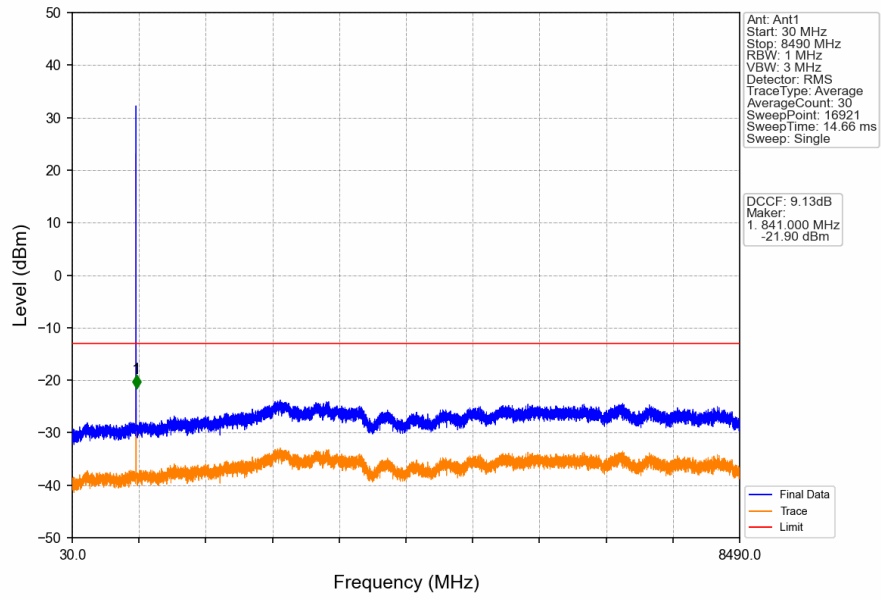

1. Spurious Emission

1.1 GSM850

1.1.1 Test Result

Band: GSM850						
ENV	Mode		Frequency (MHz)	Spurious Emission		Verdict
	Network	Subset		Result	Limit	
NTNV	GPRS	1 TX Slot	824.2	Refer To Test Graph		Pass
			836.6	Refer To Test Graph		Pass
			848.8	Refer To Test Graph		Pass
	EGPRS	1 TX Slot	824.2	Refer To Test Graph		Pass
			836.6	Refer To Test Graph		Pass
			848.8	Refer To Test Graph		Pass

1.1.2 Test Graph

GSM850_GPRS_MCH_836.6MHz_1 TX Slot_NTNV

GSM850_GPRS_HCH_848.8MHz_1 TX Slot_NTNV

GSM850_GPRS_HCH_848.8MHz_1 TX Slot_NTNV

GSM850_EGPRS_LCH_824.2MHz_1 TX Slot_NTNV

GSM850_EGPRS_LCH_824.2MHz_1 TX Slot_NTNV

GSM850_EGPRS_MCH_836.6MHz_1 TX Slot_NTNV

GSM850_EGPRS_HCH_848.8MHz_1 TX Slot_NTNV

GSM850_EGPRS_HCH_848.8MHz_1 TX Slot_NTNV

2. Spurious Emission

2.1 PCS1900

2.1.1 Test Result

Band: PCS1900						
ENV	Mode		Frequency (MHz)	Spurious Emission		Verdict
	Network	Subset		Result	Limit	
NTNV	GPRS	1 TX Slot	1850.2	Refer To Test Graph	Pass	
			1880	Refer To Test Graph	Pass	
			1909.8	Refer To Test Graph	Pass	
	EGPRS	1 TX Slot	1850.2	Refer To Test Graph	Pass	
			1880	Refer To Test Graph	Pass	
			1909.8	Refer To Test Graph	Pass	