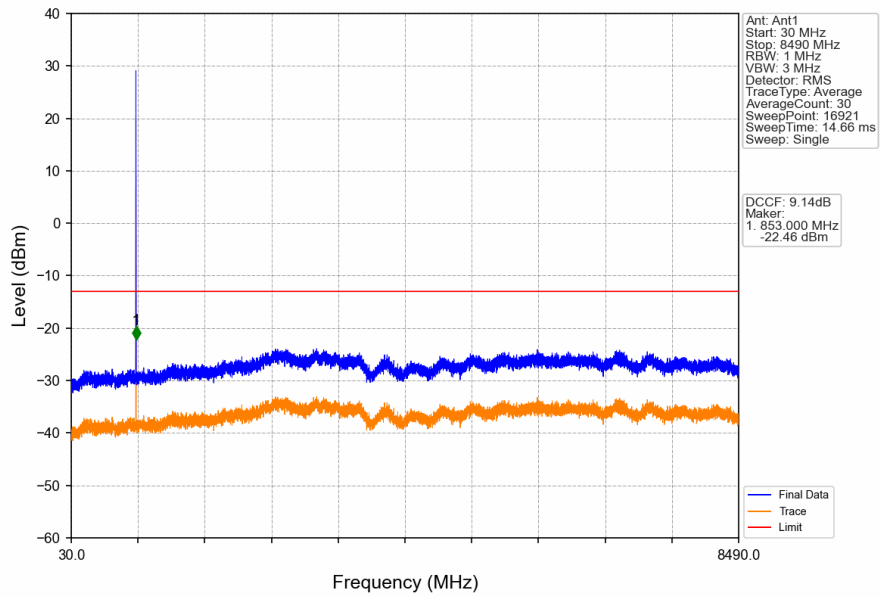

1. Spurious Emission

1.1 GSM850

1.1.1 Test Result

Band: GSM850						
ENV	Mode		Frequency (MHz)	Spurious Emission		Verdict
	Network	Subset		Result	Limit	
NTNV	GPRS	1 TX Slot	824.2	Refer To Test Graph		Pass
			836.6	Refer To Test Graph		Pass
			848.8	Refer To Test Graph		Pass
	EGPRS	1 TX Slot	824.2	Refer To Test Graph		Pass
			836.6	Refer To Test Graph		Pass
			848.8	Refer To Test Graph		Pass

1.1.2 Test Graph

GSM850_GPRS_MCH_836.6MHz_1 TX Slot_NTNV

GSM850_GPRS_HCH_848.8MHz_1 TX Slot_NTNV

GSM850_GPRS_HCH_848.8MHz_1 TX Slot_NTNV

GSM850_EGPRS_LCH_824.2MHz_1 TX Slot_NTNV

GSM850_EGPRS_LCH_824.2MHz_1 TX Slot_NTNV

GSM850_EGPRS_MCH_836.6MHz_1 TX Slot_NTNV

GSM850_EGPRS_HCH_848.8MHz_1 TX Slot_NTNV

GSM850_EGPRS_HCH_848.8MHz_1 TX Slot_NTNV

2. Spurious Emission

2.1 PCS1900

2.1.1 Test Result

Band: PCS1900						
ENV	Mode		Frequency (MHz)	Spurious Emission		Verdict
	Network	Subset		Result	Limit	
NTNV	GPRS	1 TX Slot	1850.2	Refer To Test Graph	Pass	
			1880	Refer To Test Graph	Pass	
			1909.8	Refer To Test Graph	Pass	
	EGPRS	1 TX Slot	1850.2	Refer To Test Graph	Pass	
			1880	Refer To Test Graph	Pass	
			1909.8	Refer To Test Graph	Pass	

2.1.2 Test Graph

PCS1900_GPRS_LCH_1850.2MHz_1 TX Slot_NTNV

PCS1900_GPRS_MCH_1880MHz_1 TX Slot_NTNV

PCS1900_GPRS_MCH_1880MHz_1 TX Slot_NTNV

PCS1900_GPRS_HCH_1909.8MHz_1 TX Slot_NTNV

PCS1900_GPRS_HCH_1909.8MHz_1 TX Slot_NTNV