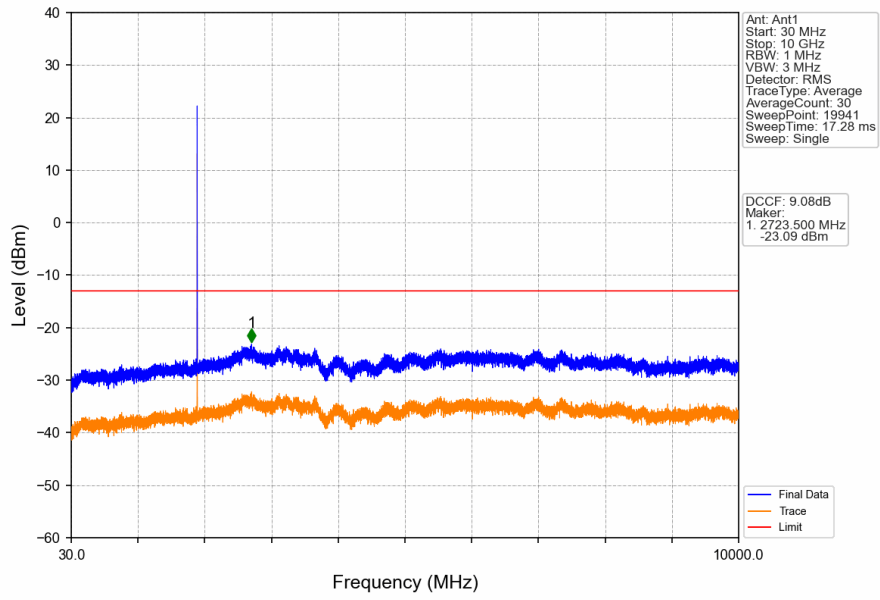

GSM850_EGPRS_MCH_836.6MHz_1 TX Slot_NTNV

GSM850_EGPRS_HCH_848.8MHz_1 TX Slot_NTNV

GSM850_EGPRS_HCH_848.8MHz_1 TX Slot_NTNV

2. Spurious Emission

2.1 PCS1900

2.1.1 Test Result

Band: PCS1900						
ENV	Mode		Frequency (MHz)	Spurious Emission		Verdict
	Network	Subset		Result	Limit	
NTNV	GPRS	1 TX Slot	1850.2	Refer To Test Graph	Pass	
			1880	Refer To Test Graph	Pass	
			1909.8	Refer To Test Graph	Pass	
	EGPRS	1 TX Slot	1850.2	Refer To Test Graph	Pass	
			1880	Refer To Test Graph	Pass	
			1909.8	Refer To Test Graph	Pass	

2.1.2 Test Graph

PCS1900_GPRS_LCH_1850.2MHz_1 TX Slot_NTNV

PCS1900_GPRS_MCH_1880MHz_1 TX Slot_NTNV

PCS1900_GPRS_MCH_1880MHz_1 TX Slot_NTNV

PCS1900_GPRS_HCH_1909.8MHz_1 TX Slot_NTNV

PCS1900_GPRS_HCH_1909.8MHz_1 TX Slot_NTNV

PCS1900_GPRS_HCH_1909.8MHz_1 TX Slot_NTNV

PCS1900_EGPRS_LCH_1850.2MHz_1 TX Slot_NTNV

PCS1900_EGPRS_LCH_1850.2MHz_1 TX Slot_NTNV

PCS1900_EGPRS_LCH_1850.2MHz_1 TX Slot_NTNV

PCS1900_EGPRS_MCH_1880MHz_1 TX Slot_NTNV