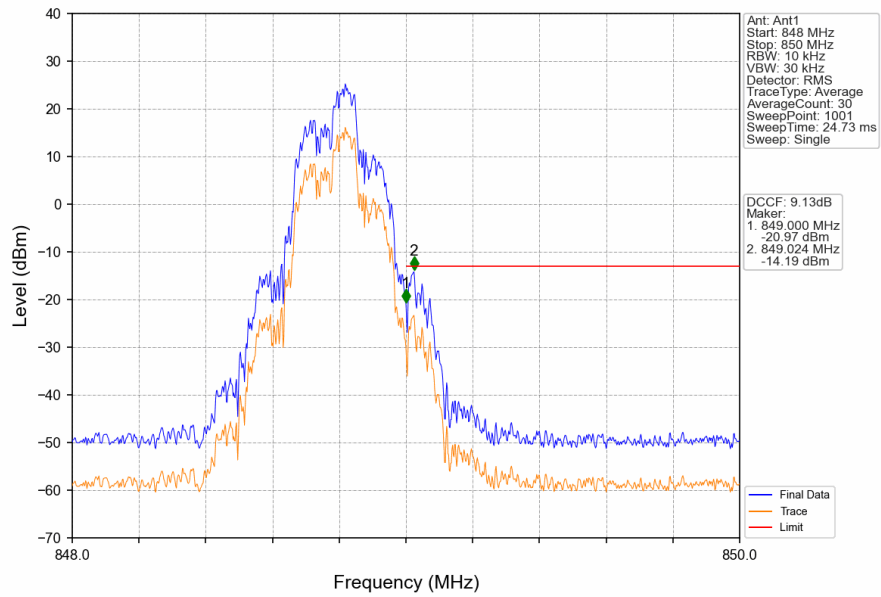

1. Spurious Emission

1.1 GSM850

1.1.1 Test Result

Band: GSM850						
ENV	Mode		Frequency (MHz)	Spurious Emission		Verdict
	Network	Subset		Result	Limit	
NTNV	GPRS	1 TX Slot	824.2	Refer To Test Graph		Pass
			836.6	Refer To Test Graph		Pass
			848.8	Refer To Test Graph		Pass
	EGPRS	1 TX Slot	824.2	Refer To Test Graph		Pass
			836.6	Refer To Test Graph		Pass
			848.8	Refer To Test Graph		Pass

1.1.2 Test Graph

GSM850_GPRS_MCH_836.6MHz_1 TX Slot_NTNV

GSM850_GPRS_HCH_848.8MHz_1 TX Slot_NTNV

GSM850_GPRS_HCH_848.8MHz_1 TX Slot_NTNV

GSM850_EGPRS_LCH_824.2MHz_1 TX Slot_NTNV

GSM850_EGPRS_LCH_824.2MHz_1 TX Slot_NTNV

GSM850_EGPRS_MCH_836.6MHz_1 TX Slot_NTNV

GSM850_EGPRS_HCH_848.8MHz_1 TX Slot_NTNV

GSM850_EGPRS_HCH_848.8MHz_1 TX Slot_NTNV

2. Spurious Emission

2.1 PCS1900

2.1.1 Test Result

Band: PCS1900						
ENV	Mode		Frequency (MHz)	Spurious Emission		Verdict
	Network	Subset		Result	Limit	
NTNV	GPRS	1 TX Slot	1850.2	Refer To Test Graph	Pass	
			1880	Refer To Test Graph	Pass	
			1909.8	Refer To Test Graph	Pass	
	EGPRS	1 TX Slot	1850.2	Refer To Test Graph	Pass	
			1880	Refer To Test Graph	Pass	
			1909.8	Refer To Test Graph	Pass	

2.1.2 Test Graph

PCS1900_GPRS_LCH_1850.2MHz_1 TX Slot_NTNV

PCS1900_GPRS_MCH_1880MHz_1 TX Slot_NTNV

PCS1900_GPRS_MCH_1880MHz_1 TX Slot_NTNV

PCS1900_GPRS_HCH_1909.8MHz_1 TX Slot_NTNV

PCS1900_GPRS_HCH_1909.8MHz_1 TX Slot_NTNV