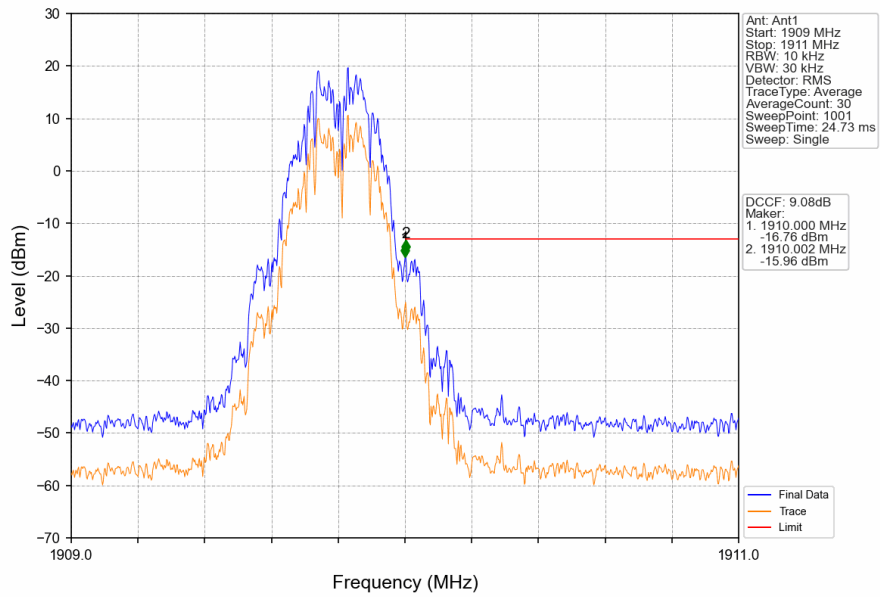

GSM850_EGPRS_MCH_836.6MHz_1 TX Slot_NTNV

GSM850_EGPRS_HCH_848.8MHz_1 TX Slot_NTNV

GSM850_EGPRS_HCH_848.8MHz_1 TX Slot_NTNV

2. Spurious Emission

2.1 PCS1900

2.1.1 Test Result

Band: PCS1900						
ENV	Mode		Frequency (MHz)	Spurious Emission		Verdict
	Network	Subset		Result	Limit	
NTNV	GPRS	1 TX Slot	1850.2	Refer To Test Graph	Pass	
			1880	Refer To Test Graph	Pass	
			1909.8	Refer To Test Graph	Pass	
	EGPRS	1 TX Slot	1850.2	Refer To Test Graph	Pass	
			1880	Refer To Test Graph	Pass	
			1909.8	Refer To Test Graph	Pass	

2.1.2 Test Graph

PCS1900_GPRS_LCH_1850.2MHz_1 TX Slot_NTNV

PCS1900_GPRS_MCH_1880MHz_1 TX Slot_NTNV

PCS1900_GPRS_MCH_1880MHz_1 TX Slot_NTNV

PCS1900_GPRS_HCH_1909.8MHz_1 TX Slot_NTNV

PCS1900_GPRS_HCH_1909.8MHz_1 TX Slot_NTNV

PCS1900_GPRS_HCH_1909.8MHz_1 TX Slot_NTNV

PCS1900_EGPRS_LCH_1850.2MHz_1 TX Slot_NTNV

PCS1900_EGPRS_LCH_1850.2MHz_1 TX Slot_NTNV

PCS1900_EGPRS_LCH_1850.2MHz_1 TX Slot_NTNV

PCS1900_EGPRS_MCH_1880MHz_1 TX Slot_NTNV