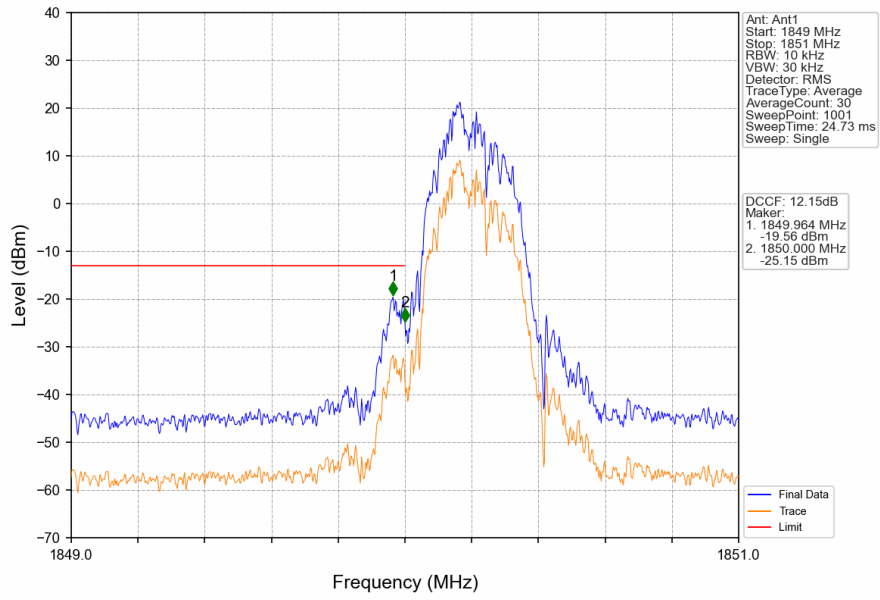

GSM850_EGPRS_MCH_836.6MHz_1 TX Slot_NTNV

GSM850_EGPRS_HCH_848.8MHz_1 TX Slot_NTNV

GSM850_EGPRS_HCH_848.8MHz_1 TX Slot_NTNV

2. Spurious Emission

2.1 PCS1900

2.1.1 Test Result

Band: PCS1900						
ENV	Mode		Frequency (MHz)	Spurious Emission		Verdict
	Network	Subset		Result	Limit	
NTNV	GPRS	1 TX Slot	1850.2	Refer To Test Graph	Pass	
			1880	Refer To Test Graph	Pass	
			1909.8	Refer To Test Graph	Pass	
	EGPRS	1 TX Slot	1850.2	Refer To Test Graph	Pass	
			1880	Refer To Test Graph	Pass	
			1909.8	Refer To Test Graph	Pass	

2.1.2 Test Graph

PCS1900_GPRS_LCH_1850.2MHz_1 TX Slot_NTNV

PCS1900_GPRS_MCH_1880MHz_1 TX Slot_NTNV

PCS1900_GPRS_MCH_1880MHz_1 TX Slot_NTNV

PCS1900_GPRS_HCH_1909.8MHz_1 TX Slot_NTNV

PCS1900_GPRS_HCH_1909.8MHz_1 TX Slot_NTNV

PCS1900_GPRS_HCH_1909.8MHz_1 TX Slot_NTNV

PCS1900_EGPRS_LCH_1850.2MHz_1 TX Slot_NTNV

PCS1900_EGPRS_LCH_1850.2MHz_1 TX Slot_NTNV

PCS1900_EGPRS_LCH_1850.2MHz_1 TX Slot_NTNV

PCS1900_EGPRS_MCH_1880MHz_1 TX Slot_NTNV

PCS1900_EGPRS_MCH_1880MHz_1 TX Slot_NTNV

PCS1900_EGPRS_HCH_1909.8MHz_1 TX Slot_NTNV

PCS1900_EGPRS_HCH_1909.8MHz_1 TX Slot_NTNV

PCS1900_EGPRS_HCH_1909.8MHz_1 TX Slot_NTNV