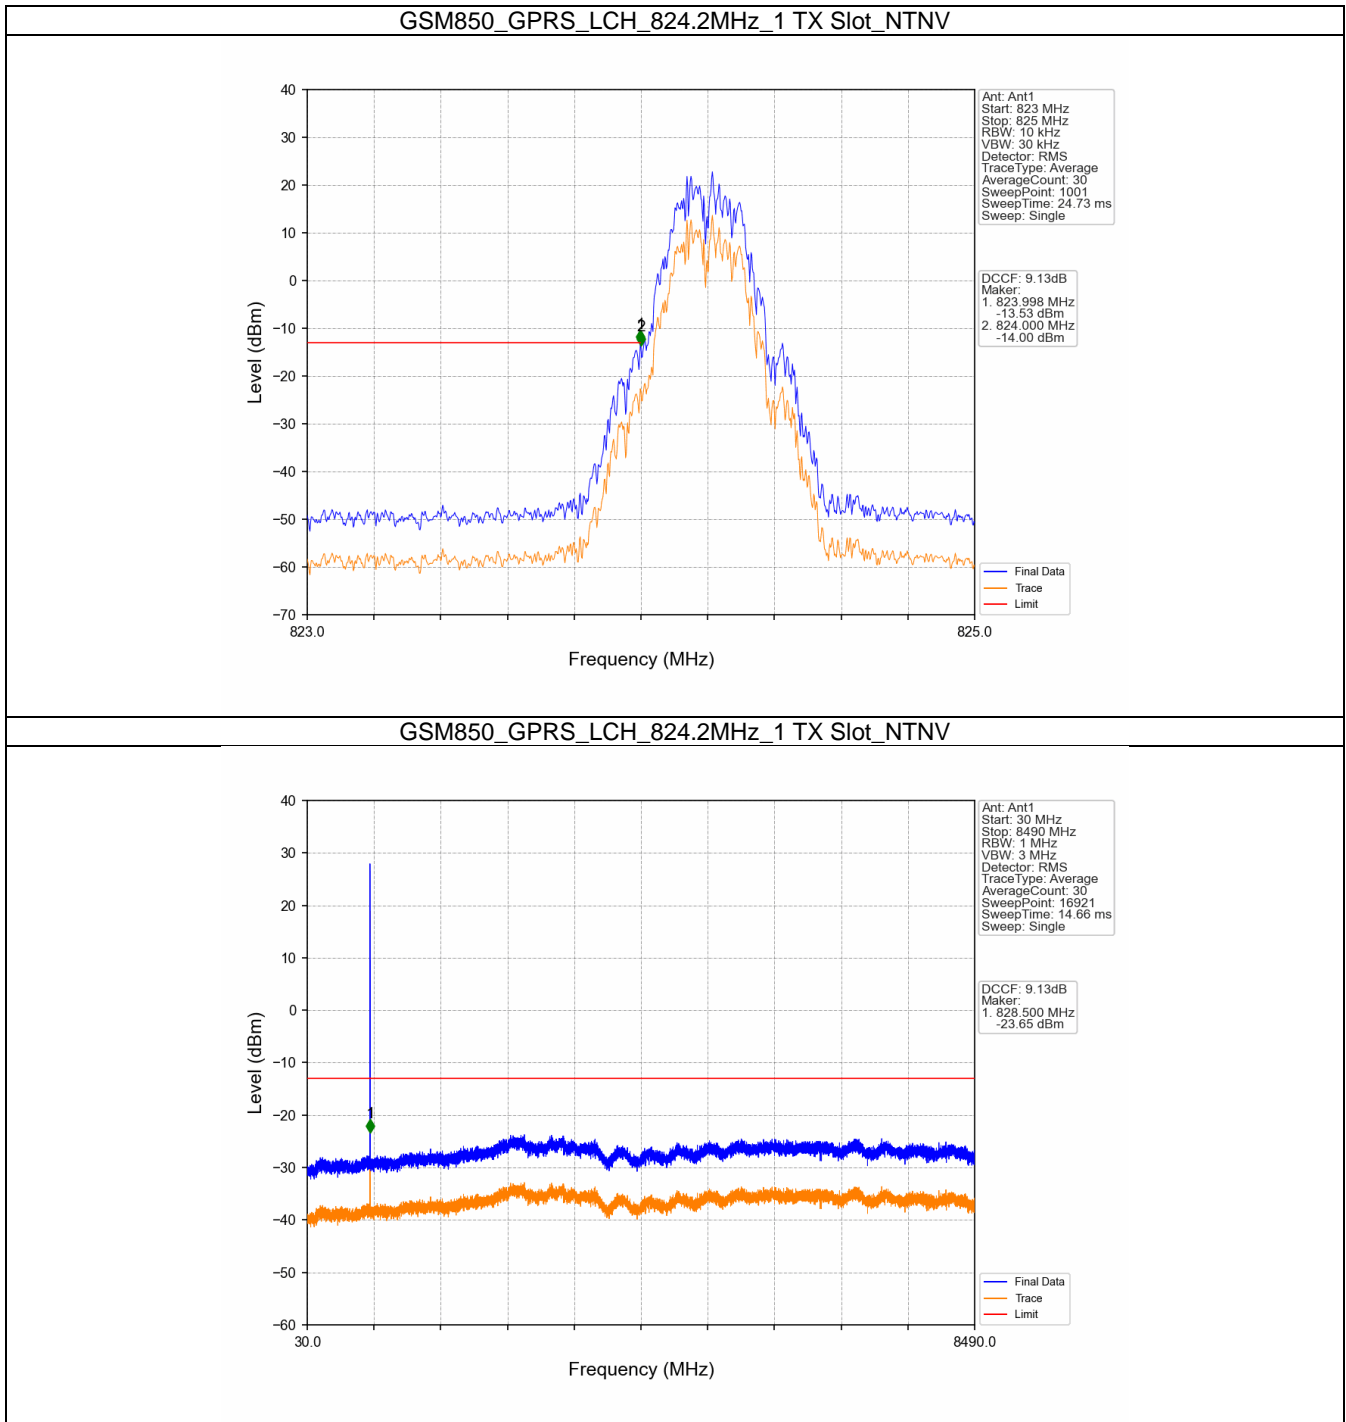

1. Spurious Emission

1.1 GSM850

1.1.1 Test Result

Band: GSM850						
ENV	Mode		Frequency (MHz)	Spurious Emission		Verdict
	Network	Subset		Result	Limit	
NTNV	GPRS	1 TX Slot	824.2	Refer To Test Graph		Pass
			836.6	Refer To Test Graph		Pass
			848.8	Refer To Test Graph		Pass
	EGPRS	1 TX Slot	824.2	Refer To Test Graph		Pass
			836.6	Refer To Test Graph		Pass
			848.8	Refer To Test Graph		Pass

1.1.2 Test Graph

GSM850_GPRS_MCH_836.6MHz_1 TX Slot_NTNV

GSM850_GPRS_HCH_848.8MHz_1 TX Slot_NTNV

GSM850_GPRS_HCH_848.8MHz_1 TX Slot_NTNV

GSM850_EGPRS_LCH_824.2MHz_1 TX Slot_NTNV

GSM850_EGPRS_LCH_824.2MHz_1 TX Slot_NTNV

GSM850_EGPRS_MCH_836.6MHz_1 TX Slot_NTNV

GSM850_EGPRS_HCH_848.8MHz_1 TX Slot_NTNV

GSM850_EGPRS_HCH_848.8MHz_1 TX Slot_NTNV

2. Spurious Emission

2.1 PCS1900

2.1.1 Test Result

Band: PCS1900						
ENV	Mode		Frequency (MHz)	Spurious Emission		Verdict
	Network	Subset		Result	Limit	
NTNV	GPRS	1 TX Slot	1850.2	Refer To Test Graph	Pass	
			1880	Refer To Test Graph	Pass	
			1909.8	Refer To Test Graph	Pass	
	EGPRS	1 TX Slot	1850.2	Refer To Test Graph	Pass	
			1880	Refer To Test Graph	Pass	
			1909.8	Refer To Test Graph	Pass	

2.1.2 Test Graph

PCS1900_GPRS_LCH_1850.2MHz_1 TX Slot_NTNV

PCS1900_GPRS_MCH_1880MHz_1 TX Slot_NTNV

PCS1900_GPRS_MCH_1880MHz_1 TX Slot_NTNV

PCS1900_GPRS_HCH_1909.8MHz_1 TX Slot_NTNV

PCS1900_GPRS_HCH_1909.8MHz_1 TX Slot_NTNV