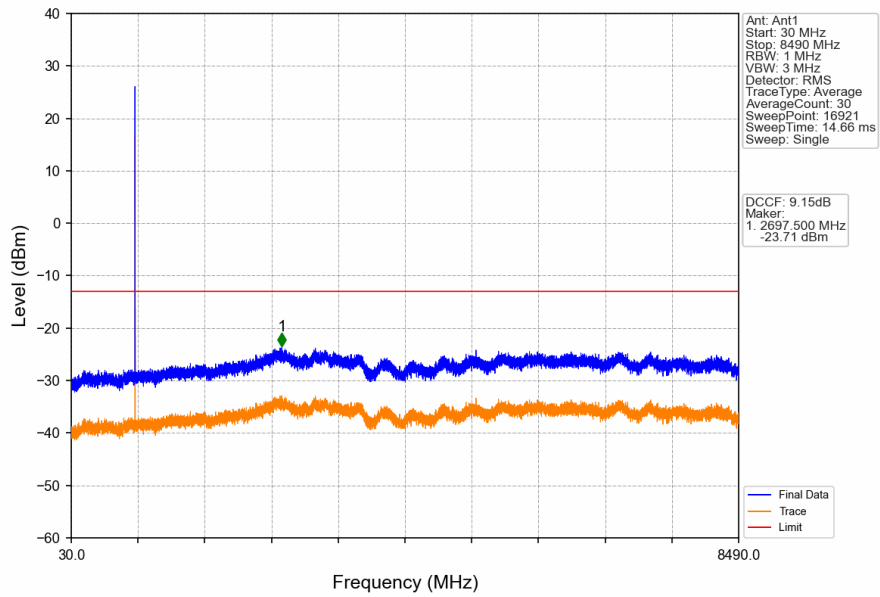

1. Spurious Emission

1.1 GSM850

1.1.1 Test Result

Band: GSM850						
ENV	Mode		Frequency (MHz)	Spurious Emission		Verdict
	Network	Subset		Result	Limit	
NTNV	GPRS	1 TX Slot	824.2	Refer To Test Graph		Pass
			836.6	Refer To Test Graph		Pass
			848.8	Refer To Test Graph		Pass
	EGPRS	1 TX Slot	824.2	Refer To Test Graph		Pass
			836.6	Refer To Test Graph		Pass
			848.8	Refer To Test Graph		Pass

1.1.2 Test Graph

GSM850_GPRS_MCH_836.6MHz_1 TX Slot_NTNV

GSM850_GPRS_HCH_848.8MHz_1 TX Slot_NTNV

GSM850_GPRS_HCH_848.8MHz_1 TX Slot_NTNV

GSM850_EGPRS_LCH_824.2MHz_1 TX Slot_NTNV

GSM850_EGPRS_LCH_824.2MHz_1 TX Slot_NTNV

GSM850_EGPRS_MCH_836.6MHz_1 TX Slot_NTNV

GSM850_EGPRS_HCH_848.8MHz_1 TX Slot_NTNV

GSM850_EGPRS_HCH_848.8MHz_1 TX Slot_NTNV

2. Spurious Emission

2.1 PCS1900

2.1.1 Test Result

Band: PCS1900						
ENV	Mode		Frequency (MHz)	Spurious Emission		Verdict
	Network	Subset		Result	Limit	
NTNV	GPRS	1 TX Slot	1850.2	Refer To Test Graph	Pass	
			1880	Refer To Test Graph	Pass	
			1909.8	Refer To Test Graph	Pass	
	EGPRS	1 TX Slot	1850.2	Refer To Test Graph	Pass	
			1880	Refer To Test Graph	Pass	
			1909.8	Refer To Test Graph	Pass	

2.1.2 Test Graph

PCS1900_GPRS_LCH_1850.2MHz_1 TX Slot_NTNV

PCS1900_GPRS_MCH_1880MHz_1 TX Slot_NTNV

PCS1900_GPRS_MCH_1880MHz_1 TX Slot_NTNV

PCS1900_GPRS_HCH_1909.8MHz_1 TX Slot_NTNV

PCS1900_GPRS_HCH_1909.8MHz_1 TX Slot_NTNV