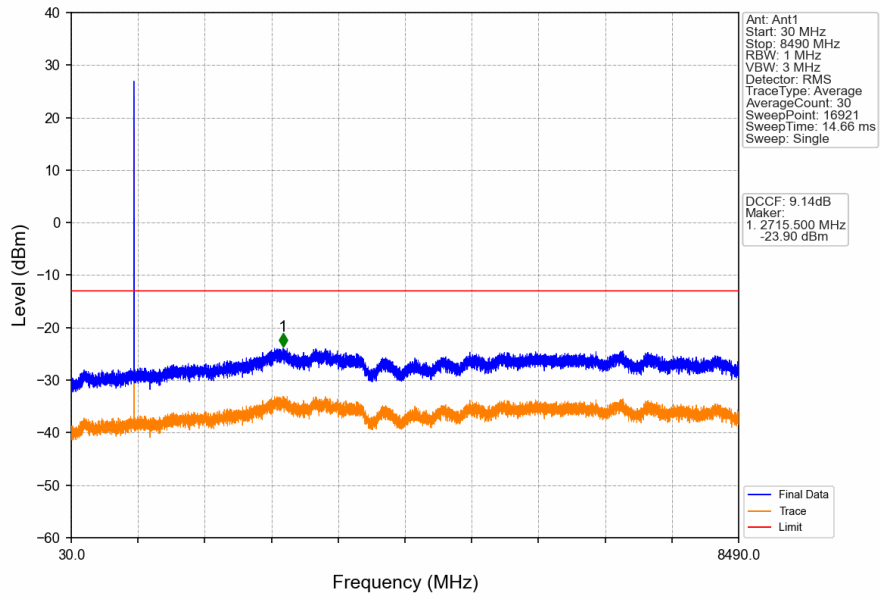

1. Spurious Emission

1.1 GSM850

1.1.1 Test Result

Band: GSM850						
ENV	Mode		Frequency (MHz)	Spurious Emission		Verdict
	Network	Subset		Result	Limit	
NTNV	GPRS	1 TX Slot	824.2	Refer To Test Graph		Pass
			836.6	Refer To Test Graph		Pass
			848.8	Refer To Test Graph		Pass
	EGPRS	1 TX Slot	824.2	Refer To Test Graph		Pass
			836.6	Refer To Test Graph		Pass
			848.8	Refer To Test Graph		Pass

1.1.2 Test Graph

GSM850_GPRS_MCH_836.6MHz_1 TX Slot_NTNV

GSM850_GPRS_HCH_848.8MHz_1 TX Slot_NTNV

GSM850_GPRS_HCH_848.8MHz_1 TX Slot_NTNV

GSM850_EGPRS_LCH_824.2MHz_1 TX Slot_NTNV

GSM850_EGPRS_LCH_824.2MHz_1 TX Slot_NTNV

GSM850_EGPRS_MCH_836.6MHz_1 TX Slot_NTNV

GSM850_EGPRS_HCH_848.8MHz_1 TX Slot_NTNV

GSM850_EGPRS_HCH_848.8MHz_1 TX Slot_NTNV

2. Spurious Emission

2.1 PCS1900

2.1.1 Test Result

Band: PCS1900						
ENV	Mode		Frequency (MHz)	Spurious Emission		Verdict
	Network	Subset		Result	Limit	
NTNV	GPRS	1 TX Slot	1850.2	Refer To Test Graph	Pass	
			1880	Refer To Test Graph	Pass	
			1909.8	Refer To Test Graph	Pass	
	EGPRS	1 TX Slot	1850.2	Refer To Test Graph	Pass	
			1880	Refer To Test Graph	Pass	
			1909.8	Refer To Test Graph	Pass	

2.1.2 Test Graph

PCS1900_GPRS_LCH_1850.2MHz_1 TX Slot_NTNV

PCS1900_GPRS_MCH_1880MHz_1 TX Slot_NTNV

PCS1900_GPRS_MCH_1880MHz_1 TX Slot_NTNV

PCS1900_GPRS_HCH_1909.8MHz_1 TX Slot_NTNV

PCS1900_GPRS_HCH_1909.8MHz_1 TX Slot_NTNV