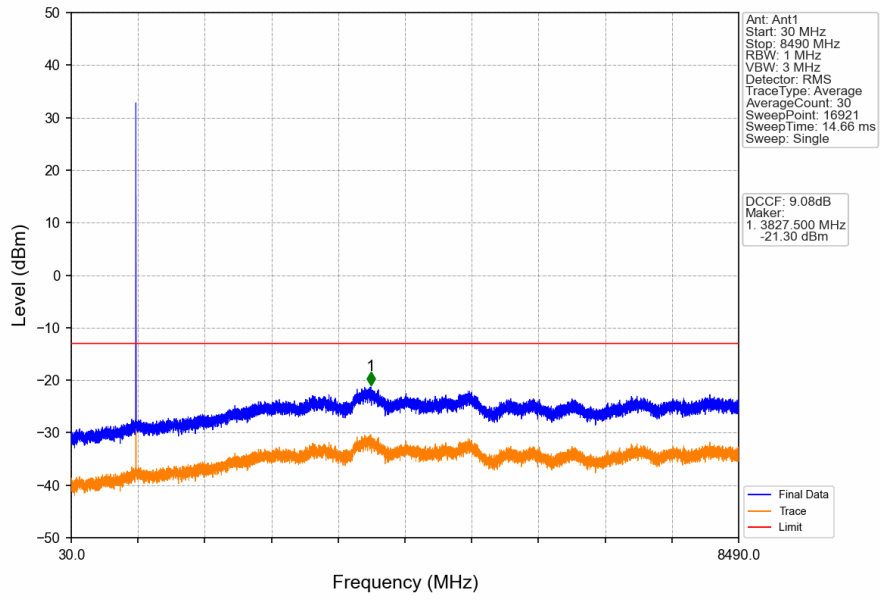

### 1.1.1 Test Result

Band: GSM850						
ENV	Mode		Frequency (MHz)	Spurious Emission		Verdict
	Network	Subset		Result	Limit	
NTNV	GPRS	1 TX Slot	824.2	Refer To Test Graph		Pass
			836.6	Refer To Test Graph		Pass
			848.8	Refer To Test Graph		Pass
	EGPRS	1 TX Slot	824.2	Refer To Test Graph		Pass
			836.6	Refer To Test Graph		Pass
			848.8	Refer To Test Graph		Pass

### 1.1.2 Test Graph

GSM850\_GPRS\_MCH\_836.6MHz\_1 TX Slot\_NTNV

GSM850\_GPRS\_HCH\_848.8MHz\_1 TX Slot\_NTNV

GSM850\_GPRS\_HCH\_848.8MHz\_1 TX Slot\_NTNV

GSM850\_EGPRS\_LCH\_824.2MHz\_1 TX Slot\_NTNV

GSM850\_EGPRS\_LCH\_824.2MHz\_1 TX Slot\_NTNV

GSM850\_EGPRS\_MCH\_836.6MHz\_1 TX Slot\_NTNV

GSM850\_EGPRS\_HCH\_848.8MHz\_1 TX Slot\_NTNV

GSM850\_EGPRS\_HCH\_848.8MHz\_1 TX Slot\_NTNV