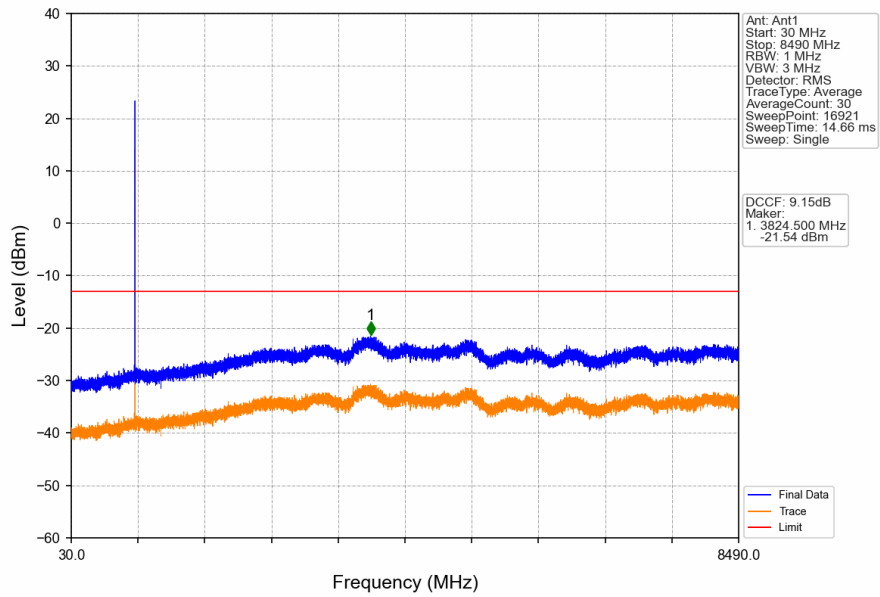

### 1.1.1 Test Result

Band: GSM850						
ENV	Mode		Frequency (MHz)	Spurious Emission		Verdict
	Network	Subset		Result	Limit	
NTNV	GPRS	1 TX Slot	824.2	Refer To Test Graph		Pass
			836.6	Refer To Test Graph		Pass
			848.8	Refer To Test Graph		Pass
	EGPRS	1 TX Slot	824.2	Refer To Test Graph		Pass
			836.6	Refer To Test Graph		Pass
			848.8	Refer To Test Graph		Pass

### 1.1.2 Test Graph

GSM850\_GPRS\_MCH\_836.6MHz\_1 TX Slot\_NTNV

GSM850\_GPRS\_HCH\_848.8MHz\_1 TX Slot\_NTNV

GSM850\_GPRS\_HCH\_848.8MHz\_1 TX Slot\_NTNV

GSM850\_EGPRS\_LCH\_824.2MHz\_1 TX Slot\_NTNV

GSM850\_EGPRS\_LCH\_824.2MHz\_1 TX Slot\_NTNV

GSM850\_EGPRS\_MCH\_836.6MHz\_1 TX Slot\_NTNV

GSM850\_EGPRS\_HCH\_848.8MHz\_1 TX Slot\_NTNV

GSM850\_EGPRS\_HCH\_848.8MHz\_1 TX Slot\_NTNV