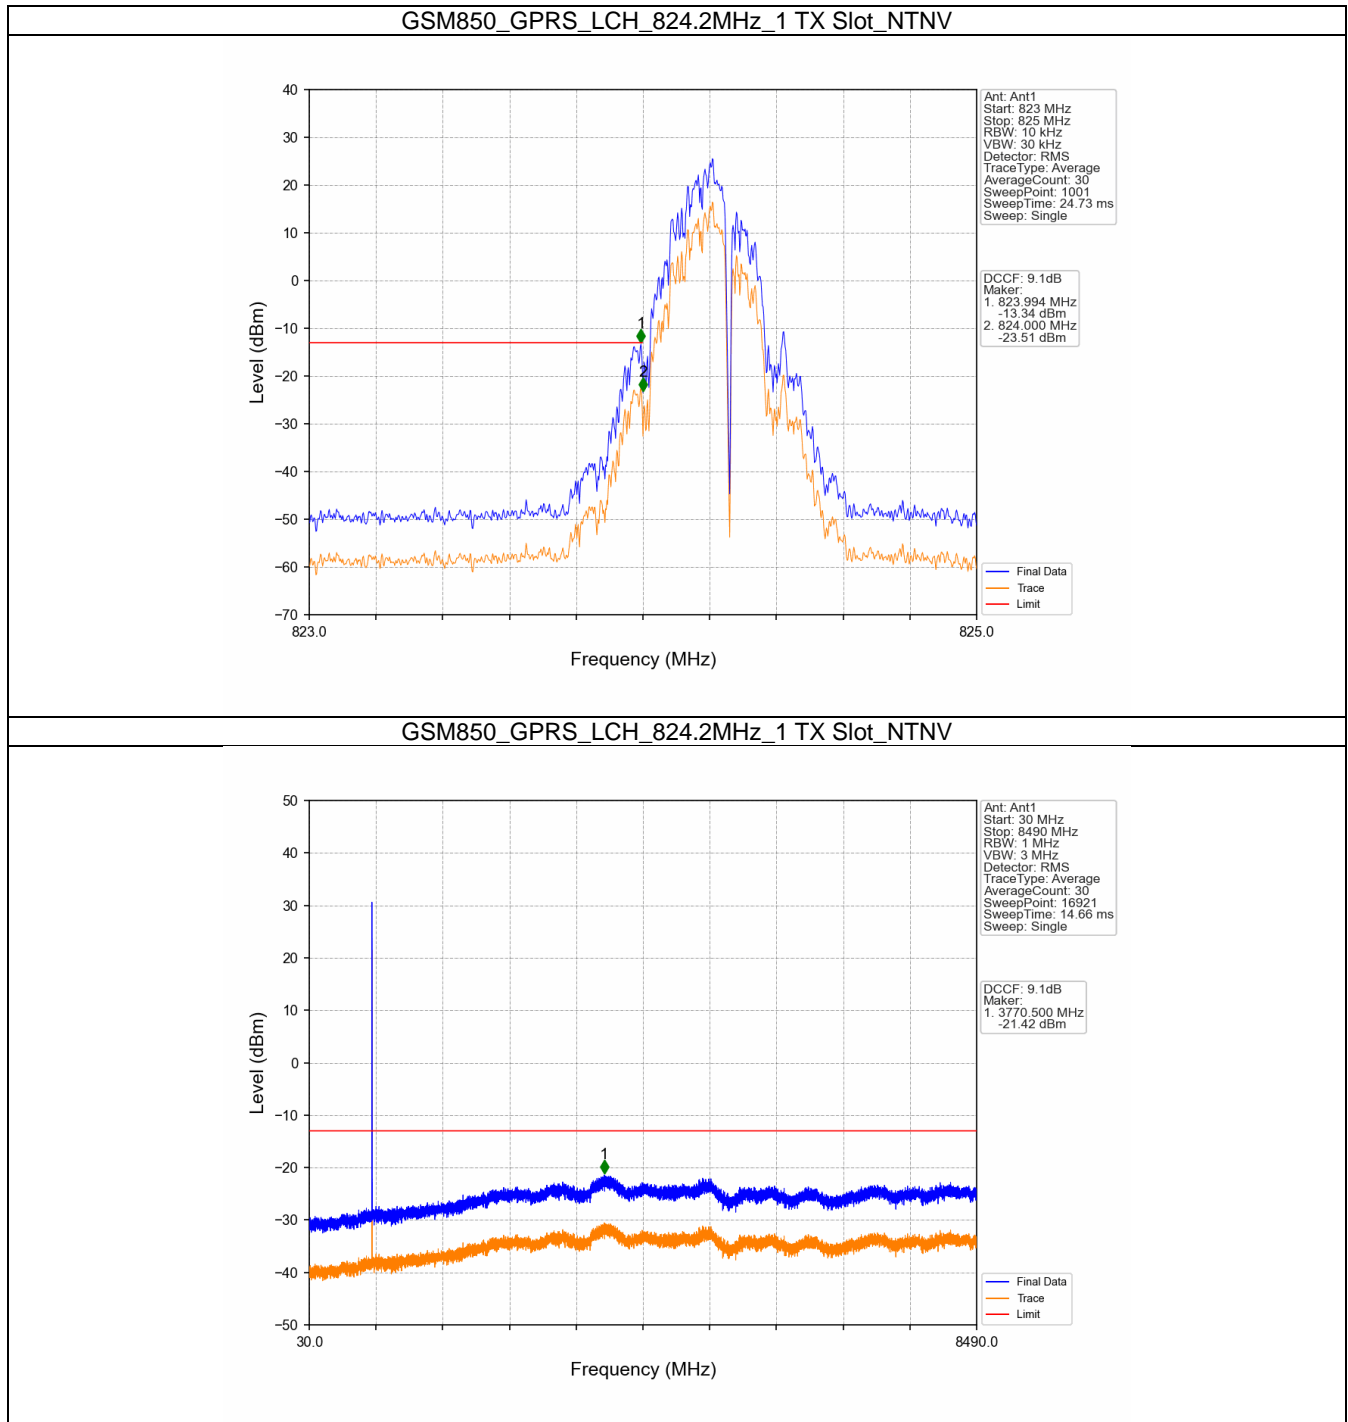

1.1.2 Test Graph