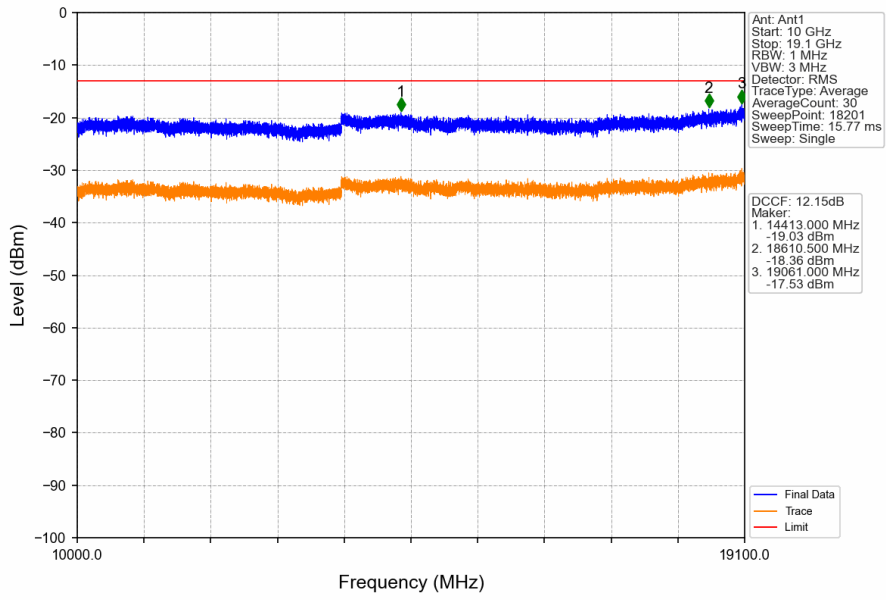

## 2.1.2 Test Graph

PCS1900\_GPRS\_LCH\_1850.2MHz\_1 TX Slot\_NTNV

PCS1900\_GPRS\_MCH\_1880MHz\_1 TX Slot\_NTNV

PCS1900\_GPRS\_MCH\_1880MHz\_1 TX Slot\_NTNV

PCS1900\_GPRS\_HCH\_1909.8MHz\_1 TX Slot\_NTNV

PCS1900\_GPRS\_HCH\_1909.8MHz\_1 TX Slot\_NTNV

PCS1900\_GPRS\_HCH\_1909.8MHz\_1 TX Slot\_NTNV

PCS1900\_EGPRS\_LCH\_1850.2MHz\_1 TX Slot\_NTNV

PCS1900\_EGPRS\_LCH\_1850.2MHz\_1 TX Slot\_NTNV

PCS1900\_EGPRS\_LCH\_1850.2MHz\_1 TX Slot\_NTNV

PCS1900\_EGPRS\_MCH\_1880MHz\_1 TX Slot\_NTNV

PCS1900\_EGPRS\_MCH\_1880MHz\_1 TX Slot\_NTNV

PCS1900\_EGPRS\_HCH\_1909.8MHz\_1 TX Slot\_NTNV

PCS1900\_EGPRS\_HCH\_1909.8MHz\_1 TX Slot\_NTNV

PCS1900\_EGPRS\_HCH\_1909.8MHz\_1 TX Slot\_NTNV