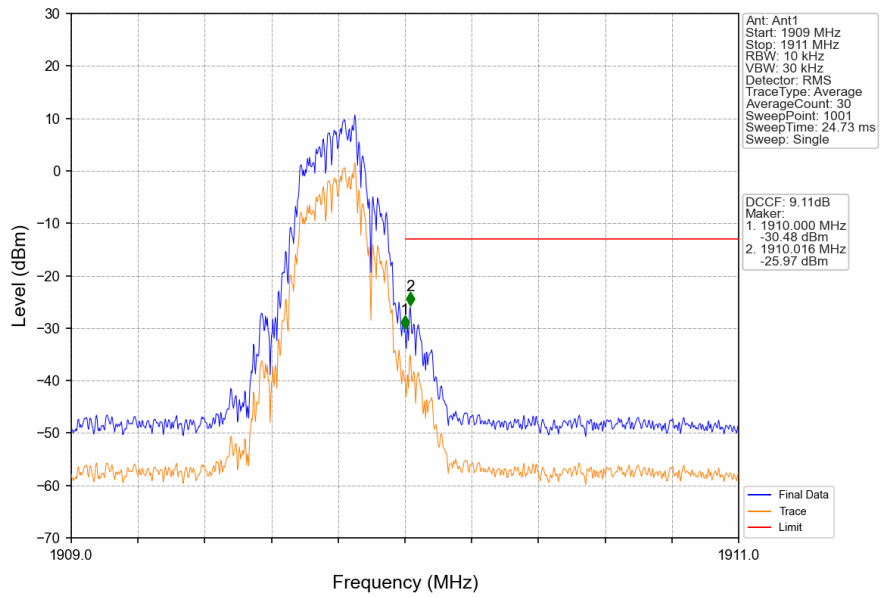

#### 2.1.1 Test Result

Band: PCS1900						
ENV	Mode		Frequency (MHz)	Spurious Emission		Verdict
	Network	Subset		Result	Limit	
NTNV	GPRS	1 TX Slot	1850.2	Refer To Test Graph	Pass	
			1880	Refer To Test Graph	Pass	
			1909.8	Refer To Test Graph	Pass	
	EGPRS	1 TX Slot	1850.2	Refer To Test Graph	Pass	
			1880	Refer To Test Graph	Pass	
			1909.8	Refer To Test Graph	Pass	

## 2.1.2 Test Graph

PCS1900\_GPRS\_LCH\_1850.2MHz\_1 TX Slot\_NTNV

PCS1900\_GPRS\_MCH\_1880MHz\_1 TX Slot\_NTNV

PCS1900\_GPRS\_MCH\_1880MHz\_1 TX Slot\_NTNV

PCS1900\_GPRS\_HCH\_1909.8MHz\_1 TX Slot\_NTNV

PCS1900\_GPRS\_HCH\_1909.8MHz\_1 TX Slot\_NTNV

PCS1900\_GPRS\_HCH\_1909.8MHz\_1 TX Slot\_NTNV

PCS1900\_EGPRS\_LCH\_1850.2MHz\_1 TX Slot\_NTNV

PCS1900\_EGPRS\_LCH\_1850.2MHz\_1 TX Slot\_NTNV

PCS1900\_EGPRS\_LCH\_1850.2MHz\_1 TX Slot\_NTNV

PCS1900\_EGPRS\_MCH\_1880MHz\_1 TX Slot\_NTNV