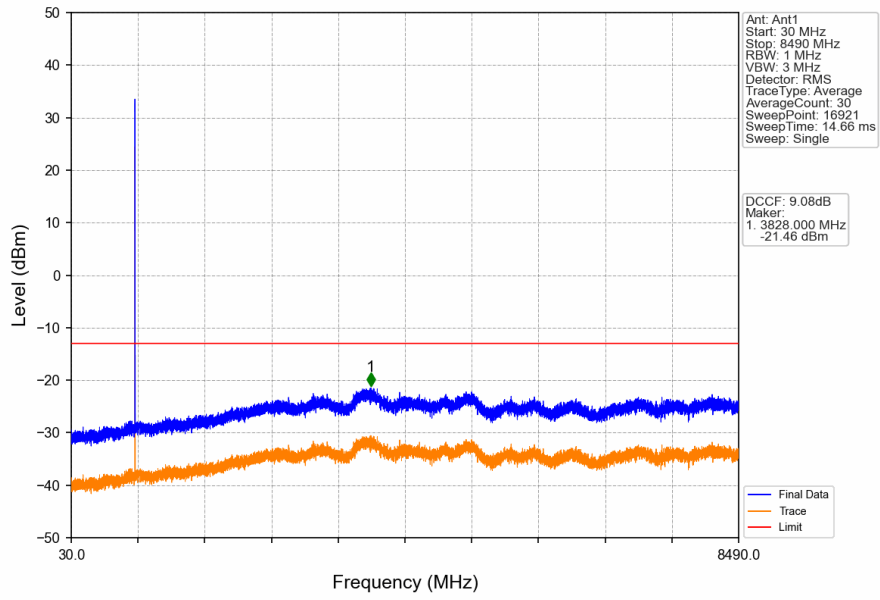

## 1.1 GSM850

### 1.1.1 Test Result

Band: GSM850						
ENV	Mode		Frequency (MHz)	Spurious Emission		Verdict
	Network	Subset		Result	Limit	
NTNV	GPRS	1 TX Slot	824.2	Refer To Test Graph		Pass
			836.6	Refer To Test Graph		Pass
			848.8	Refer To Test Graph		Pass
	EGPRS	1 TX Slot	824.2	Refer To Test Graph		Pass
			836.6	Refer To Test Graph		Pass
			848.8	Refer To Test Graph		Pass

### 1.1.2 Test Graph

GSM850\_GPRS\_MCH\_836.6MHz\_1 TX Slot\_NTNV

GSM850\_GPRS\_HCH\_848.8MHz\_1 TX Slot\_NTNV

GSM850\_GPRS\_HCH\_848.8MHz\_1 TX Slot\_NTNV

GSM850\_EGPRS\_LCH\_824.2MHz\_1 TX Slot\_NTNV

GSM850\_EGPRS\_LCH\_824.2MHz\_1 TX Slot\_NTNV