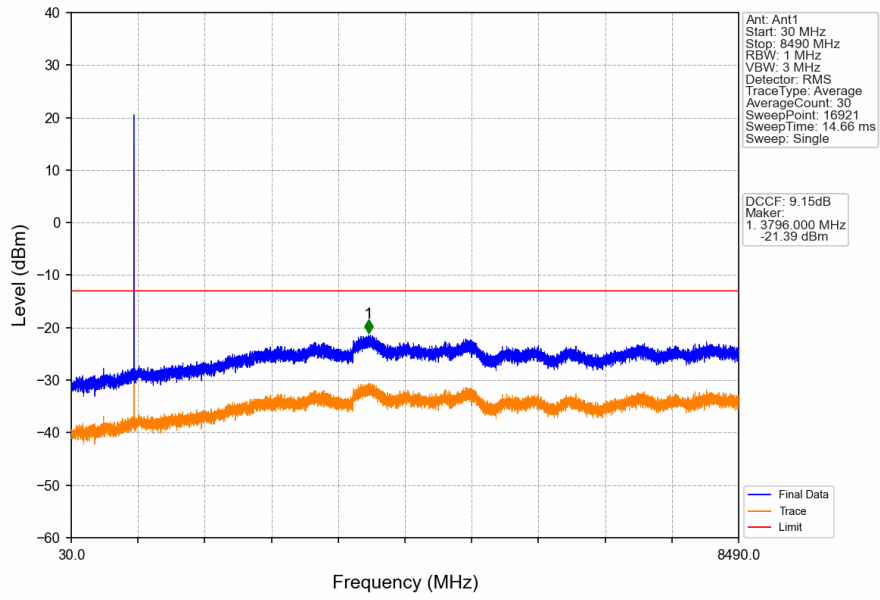

### 1.1.1 Test Result

Band: GSM850						
ENV	Mode		Frequency (MHz)	Spurious Emission		Verdict
	Network	Subset		Result	Limit	
NTNV	GPRS	1 TX Slot	824.2	Refer To Test Graph		Pass
			836.6	Refer To Test Graph		Pass
			848.8	Refer To Test Graph		Pass
	EGPRS	1 TX Slot	824.2	Refer To Test Graph		Pass
			836.6	Refer To Test Graph		Pass
			848.8	Refer To Test Graph		Pass

### 1.1.2 Test Graph

GSM850\_GPRS\_MCH\_836.6MHz\_1 TX Slot\_NTNV

GSM850\_GPRS\_HCH\_848.8MHz\_1 TX Slot\_NTNV

GSM850\_GPRS\_HCH\_848.8MHz\_1 TX Slot\_NTNV

GSM850\_EGPRS\_LCH\_824.2MHz\_1 TX Slot\_NTNV

GSM850\_EGPRS\_LCH\_824.2MHz\_1 TX Slot\_NTNV

GSM850\_EGPRS\_MCH\_836.6MHz\_1 TX Slot\_NTNV

GSM850\_EGPRS\_HCH\_848.8MHz\_1 TX Slot\_NTNV

GSM850\_EGPRS\_HCH\_848.8MHz\_1 TX Slot\_NTNV