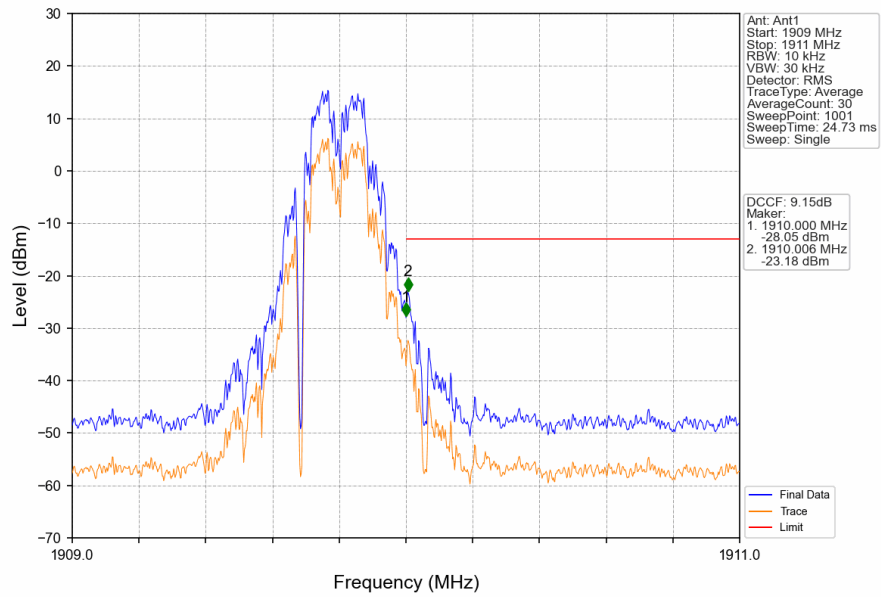

#### 2.1.1 Test Result

Band: PCS1900						
ENV	Mode		Frequency (MHz)	Spurious Emission		Verdict
	Network	Subset		Result	Limit	
NTNV	GPRS	1 TX Slot	1850.2	Refer To Test Graph	Pass	
			1880	Refer To Test Graph	Pass	
			1909.8	Refer To Test Graph	Pass	
	EGPRS	1 TX Slot	1850.2	Refer To Test Graph	Pass	
			1880	Refer To Test Graph	Pass	
			1909.8	Refer To Test Graph	Pass	

## 2.1.2 Test Graph

PCS1900\_GPRS\_LCH\_1850.2MHz\_1 TX Slot\_NTNV

PCS1900\_GPRS\_MCH\_1880MHz\_1 TX Slot\_NTNV

PCS1900\_GPRS\_MCH\_1880MHz\_1 TX Slot\_NTNV

PCS1900\_GPRS\_HCH\_1909.8MHz\_1 TX Slot\_NTNV

PCS1900\_GPRS\_HCH\_1909.8MHz\_1 TX Slot\_NTNV

PCS1900\_GPRS\_HCH\_1909.8MHz\_1 TX Slot\_NTNV

PCS1900\_EGPRS\_LCH\_1850.2MHz\_1 TX Slot\_NTNV

PCS1900\_EGPRS\_LCH\_1850.2MHz\_1 TX Slot\_NTNV

PCS1900\_EGPRS\_LCH\_1850.2MHz\_1 TX Slot\_NTNV

PCS1900\_EGPRS\_MCH\_1880MHz\_1 TX Slot\_NTNV

PCS1900\_EGPRS\_MCH\_1880MHz\_1 TX Slot\_NTNV

PCS1900\_EGPRS\_HCH\_1909.8MHz\_1 TX Slot\_NTNV

PCS1900\_EGPRS\_HCH\_1909.8MHz\_1 TX Slot\_NTNV

PCS1900\_EGPRS\_HCH\_1909.8MHz\_1 TX Slot\_NTNV