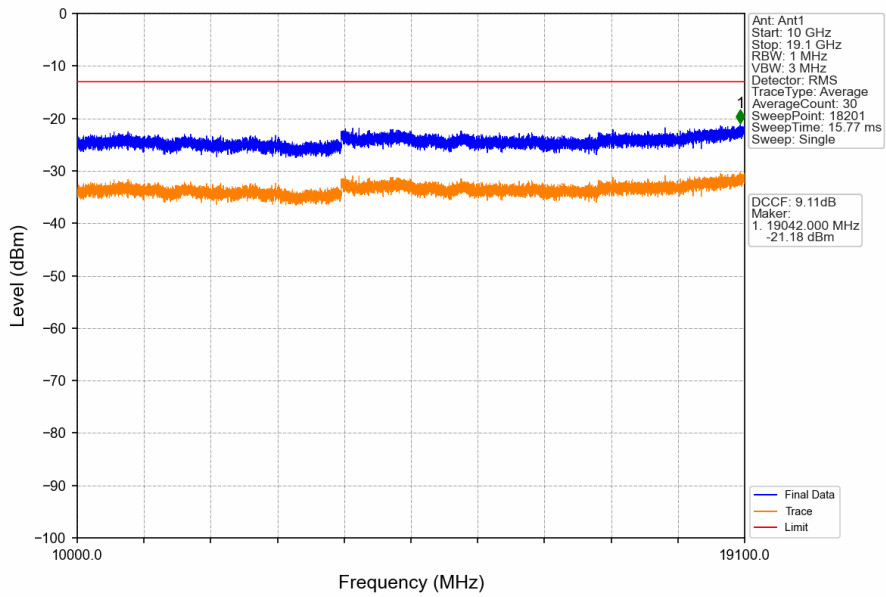

#### 2.1.1 Test Result

Band: PCS1900						
ENV	Mode		Frequency (MHz)	Spurious Emission		Verdict
	Network	Subset		Result	Limit	
NTNV	GPRS	1 TX Slot	1850.2	Refer To Test Graph	Pass	
			1880	Refer To Test Graph	Pass	
			1909.8	Refer To Test Graph	Pass	
	EGPRS	1 TX Slot	1850.2	Refer To Test Graph	Pass	
			1880	Refer To Test Graph	Pass	
			1909.8	Refer To Test Graph	Pass	

## 2.1.2 Test Graph

PCS1900\_GPRS\_LCH\_1850.2MHz\_1 TX Slot\_NTNV

PCS1900\_GPRS\_MCH\_1880MHz\_1 TX Slot\_NTNV

PCS1900\_GPRS\_MCH\_1880MHz\_1 TX Slot\_NTNV

PCS1900\_GPRS\_HCH\_1909.8MHz\_1 TX Slot\_NTNV

PCS1900\_GPRS\_HCH\_1909.8MHz\_1 TX Slot\_NTNV

PCS1900\_GPRS\_HCH\_1909.8MHz\_1 TX Slot\_NTNV

PCS1900\_EGPRS\_LCH\_1850.2MHz\_1 TX Slot\_NTNV

PCS1900\_EGPRS\_LCH\_1850.2MHz\_1 TX Slot\_NTNV

PCS1900\_EGPRS\_LCH\_1850.2MHz\_1 TX Slot\_NTNV

PCS1900\_EGPRS\_MCH\_1880MHz\_1 TX Slot\_NTNV