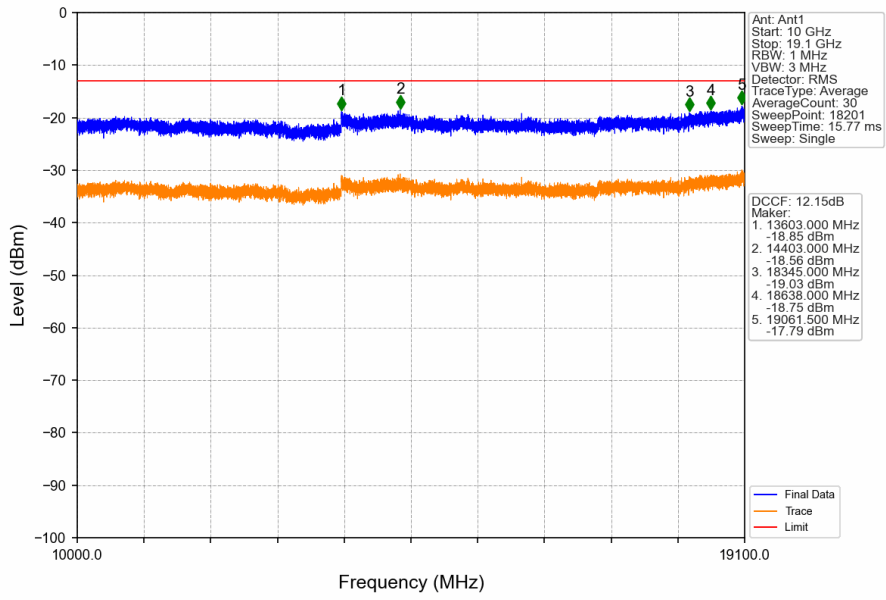

## 2.1.2 Test Graph

PCS1900\_GPRS\_LCH\_1850.2MHz\_1 TX Slot\_NTNV

PCS1900\_GPRS\_MCH\_1880MHz\_1 TX Slot\_NTNV

PCS1900\_GPRS\_MCH\_1880MHz\_1 TX Slot\_NTNV

PCS1900\_GPRS\_HCH\_1909.8MHz\_1 TX Slot\_NTNV

PCS1900\_GPRS\_HCH\_1909.8MHz\_1 TX Slot\_NTNV

PCS1900\_GPRS\_HCH\_1909.8MHz\_1 TX Slot\_NTNV

PCS1900\_EGPRS\_LCH\_1850.2MHz\_1 TX Slot\_NTNV

PCS1900\_EGPRS\_LCH\_1850.2MHz\_1 TX Slot\_NTNV

PCS1900\_EGPRS\_LCH\_1850.2MHz\_1 TX Slot\_NTNV

PCS1900\_EGPRS\_MCH\_1880MHz\_1 TX Slot\_NTNV

PCS1900\_EGPRS\_MCH\_1880MHz\_1 TX Slot\_NTNV

PCS1900\_EGPRS\_HCH\_1909.8MHz\_1 TX Slot\_NTNV

PCS1900\_EGPRS\_HCH\_1909.8MHz\_1 TX Slot\_NTNV

PCS1900\_EGPRS\_HCH\_1909.8MHz\_1 TX Slot\_NTNV