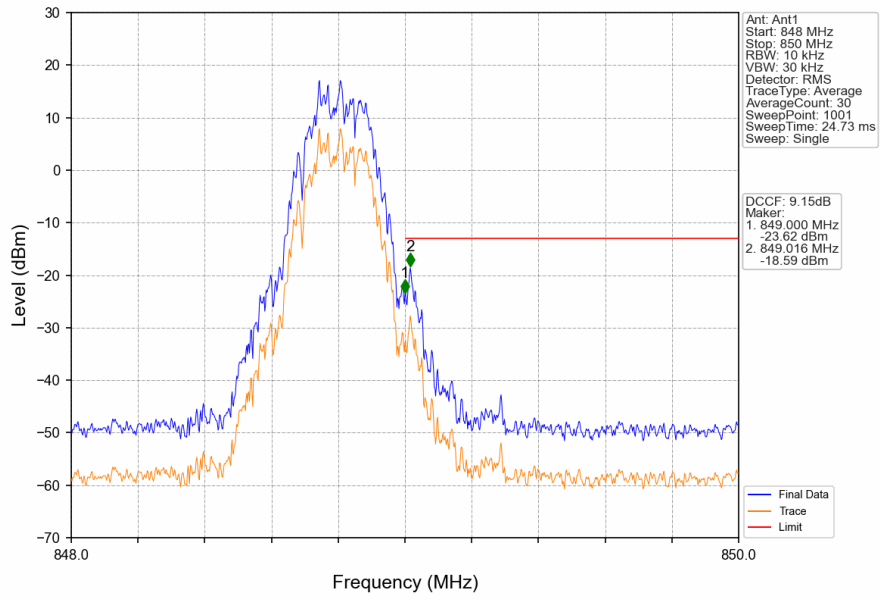

### 1.1.1 Test Result

Band: GSM850						
ENV	Mode		Frequency (MHz)	Spurious Emission		Verdict
	Network	Subset		Result	Limit	
NTNV	GPRS	1 TX Slot	824.2	Refer To Test Graph		Pass
			836.6	Refer To Test Graph		Pass
			848.8	Refer To Test Graph		Pass
	EGPRS	1 TX Slot	824.2	Refer To Test Graph		Pass
			836.6	Refer To Test Graph		Pass
			848.8	Refer To Test Graph		Pass

### 1.1.2 Test Graph

GSM850\_GPRS\_MCH\_836.6MHz\_1 TX Slot\_NTNV

GSM850\_GPRS\_HCH\_848.8MHz\_1 TX Slot\_NTNV

GSM850\_GPRS\_HCH\_848.8MHz\_1 TX Slot\_NTNV

GSM850\_EGPRS\_LCH\_824.2MHz\_1 TX Slot\_NTNV

GSM850\_EGPRS\_LCH\_824.2MHz\_1 TX Slot\_NTNV

GSM850\_EGPRS\_MCH\_836.6MHz\_1 TX Slot\_NTNV

GSM850\_EGPRS\_HCH\_848.8MHz\_1 TX Slot\_NTNV

GSM850\_EGPRS\_HCH\_848.8MHz\_1 TX Slot\_NTNV

## 2. Spurious Emission