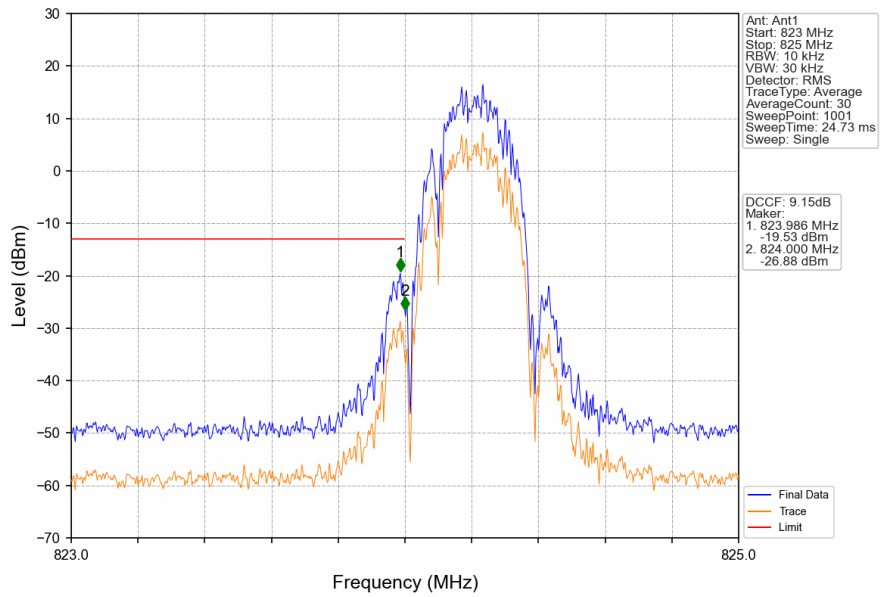

### 1.1.1 Test Result

Band: GSM850						
ENV	Mode		Frequency (MHz)	Spurious Emission		Verdict
	Network	Subset		Result	Limit	
NTNV	GPRS	1 TX Slot	824.2	Refer To Test Graph		Pass
			836.6	Refer To Test Graph		Pass
			848.8	Refer To Test Graph		Pass
	EGPRS	1 TX Slot	824.2	Refer To Test Graph		Pass
			836.6	Refer To Test Graph		Pass
			848.8	Refer To Test Graph		Pass

### 1.1.2 Test Graph

GSM850\_GPRS\_MCH\_836.6MHz\_1 TX Slot\_NTNV

GSM850\_GPRS\_HCH\_848.8MHz\_1 TX Slot\_NTNV

GSM850\_GPRS\_HCH\_848.8MHz\_1 TX Slot\_NTNV

GSM850\_EGPRS\_LCH\_824.2MHz\_1 TX Slot\_NTNV

GSM850\_EGPRS\_LCH\_824.2MHz\_1 TX Slot\_NTNV

GSM850\_EGPRS\_MCH\_836.6MHz\_1 TX Slot\_NTNV

GSM850\_EGPRS\_HCH\_848.8MHz\_1 TX Slot\_NTNV

GSM850\_EGPRS\_HCH\_848.8MHz\_1 TX Slot\_NTNV

## 2. Spurious Emission