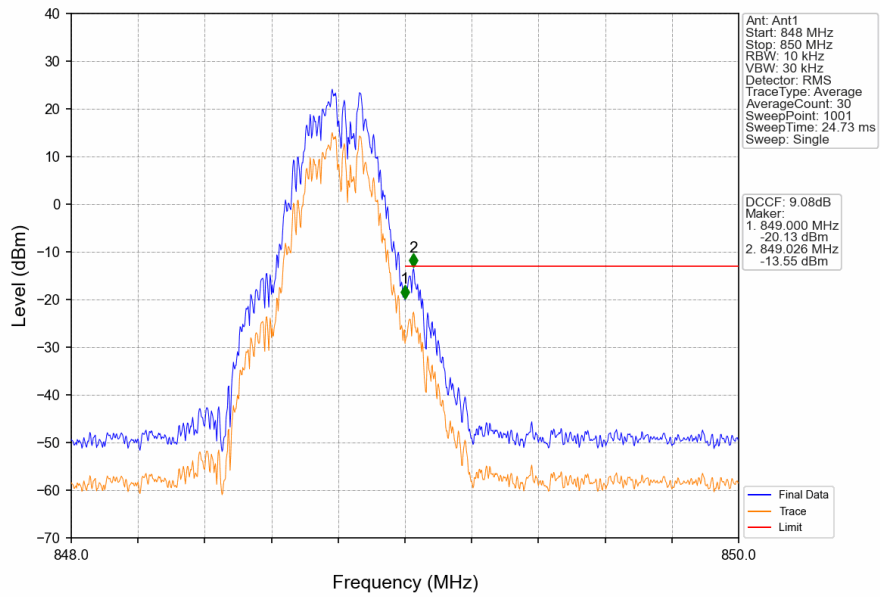

### 1.1.1 Test Result

Band: GSM850						
ENV	Mode		Frequency (MHz)	Spurious Emission		Verdict
	Network	Subset		Result	Limit	
NTNV	GPRS	1 TX Slot	824.2	Refer To Test Graph		Pass
			836.6	Refer To Test Graph		Pass
			848.8	Refer To Test Graph		Pass
	EGPRS	1 TX Slot	824.2	Refer To Test Graph		Pass
			836.6	Refer To Test Graph		Pass
			848.8	Refer To Test Graph		Pass

### 1.1.2 Test Graph

GSM850\_GPRS\_MCH\_836.6MHz\_1 TX Slot\_NTNV

GSM850\_GPRS\_HCH\_848.8MHz\_1 TX Slot\_NTNV

GSM850\_GPRS\_HCH\_848.8MHz\_1 TX Slot\_NTNV

GSM850\_EGPRS\_LCH\_824.2MHz\_1 TX Slot\_NTNV

GSM850\_EGPRS\_LCH\_824.2MHz\_1 TX Slot\_NTNV

GSM850\_EGPRS\_MCH\_836.6MHz\_1 TX Slot\_NTNV

GSM850\_EGPRS\_HCH\_848.8MHz\_1 TX Slot\_NTNV

GSM850\_EGPRS\_HCH\_848.8MHz\_1 TX Slot\_NTNV