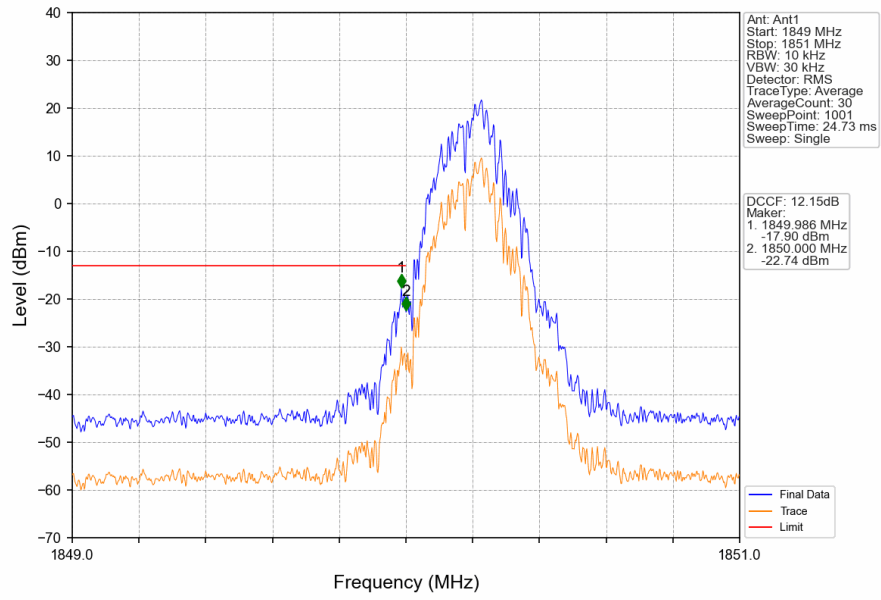

#### 2.1.1 Test Result

Band: PCS1900						
ENV	Mode		Frequency (MHz)	Spurious Emission		Verdict
	Network	Subset		Result	Limit	
NTNV	GPRS	1 TX Slot	1850.2	Refer To Test Graph	Pass	
			1880	Refer To Test Graph	Pass	
			1909.8	Refer To Test Graph	Pass	
	EGPRS	1 TX Slot	1850.2	Refer To Test Graph	Pass	
			1880	Refer To Test Graph	Pass	
			1909.8	Refer To Test Graph	Pass	

## 2.1.2 Test Graph

PCS1900\_GPRS\_LCH\_1850.2MHz\_1 TX Slot\_NTNV

PCS1900\_GPRS\_MCH\_1880MHz\_1 TX Slot\_NTNV

PCS1900\_GPRS\_MCH\_1880MHz\_1 TX Slot\_NTNV

PCS1900\_GPRS\_HCH\_1909.8MHz\_1 TX Slot\_NTNV

PCS1900\_GPRS\_HCH\_1909.8MHz\_1 TX Slot\_NTNV

PCS1900\_GPRS\_HCH\_1909.8MHz\_1 TX Slot\_NTNV

PCS1900\_EGPRS\_LCH\_1850.2MHz\_1 TX Slot\_NTNV

PCS1900\_EGPRS\_LCH\_1850.2MHz\_1 TX Slot\_NTNV

PCS1900\_EGPRS\_LCH\_1850.2MHz\_1 TX Slot\_NTNV

PCS1900\_EGPRS\_MCH\_1880MHz\_1 TX Slot\_NTNV