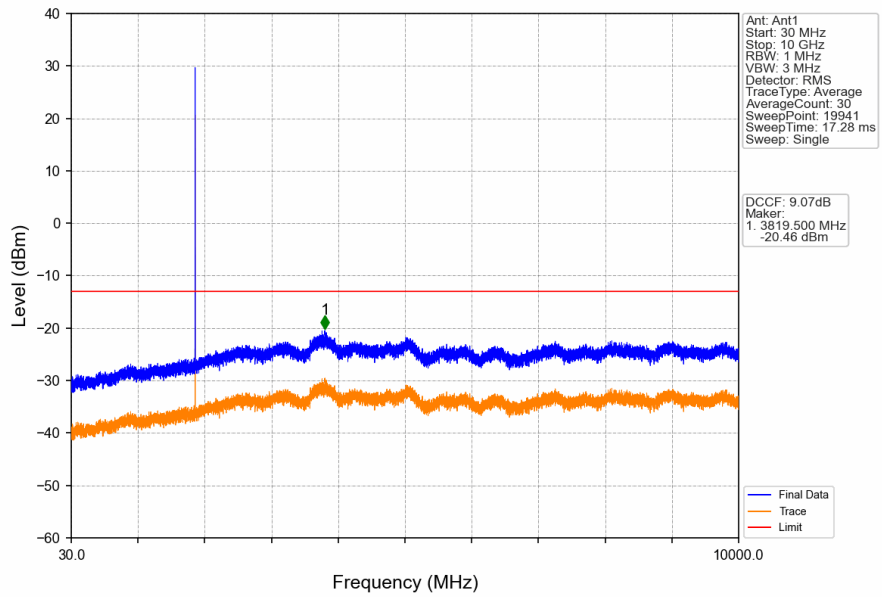

#### 2.1.1 Test Result

Band: PCS1900						
ENV	Mode		Frequency (MHz)	Spurious Emission		Verdict
	Network	Subset		Result	Limit	
NTNV	GPRS	1 TX Slot	1850.2	Refer To Test Graph	Pass	
			1880	Refer To Test Graph	Pass	
			1909.8	Refer To Test Graph	Pass	
	EGPRS	1 TX Slot	1850.2	Refer To Test Graph	Pass	
			1880	Refer To Test Graph	Pass	
			1909.8	Refer To Test Graph	Pass	

## 2.1.2 Test Graph

PCS1900\_GPRS\_LCH\_1850.2MHz\_1 TX Slot\_NTNV

PCS1900\_GPRS\_MCH\_1880MHz\_1 TX Slot\_NTNV

PCS1900\_GPRS\_MCH\_1880MHz\_1 TX Slot\_NTNV

PCS1900\_GPRS\_HCH\_1909.8MHz\_1 TX Slot\_NTNV

PCS1900\_GPRS\_HCH\_1909.8MHz\_1 TX Slot\_NTNV

PCS1900\_GPRS\_HCH\_1909.8MHz\_1 TX Slot\_NTNV

PCS1900\_EGPRS\_LCH\_1850.2MHz\_1 TX Slot\_NTNV

PCS1900\_EGPRS\_LCH\_1850.2MHz\_1 TX Slot\_NTNV

PCS1900\_EGPRS\_LCH\_1850.2MHz\_1 TX Slot\_NTNV

PCS1900\_EGPRS\_MCH\_1880MHz\_1 TX Slot\_NTNV