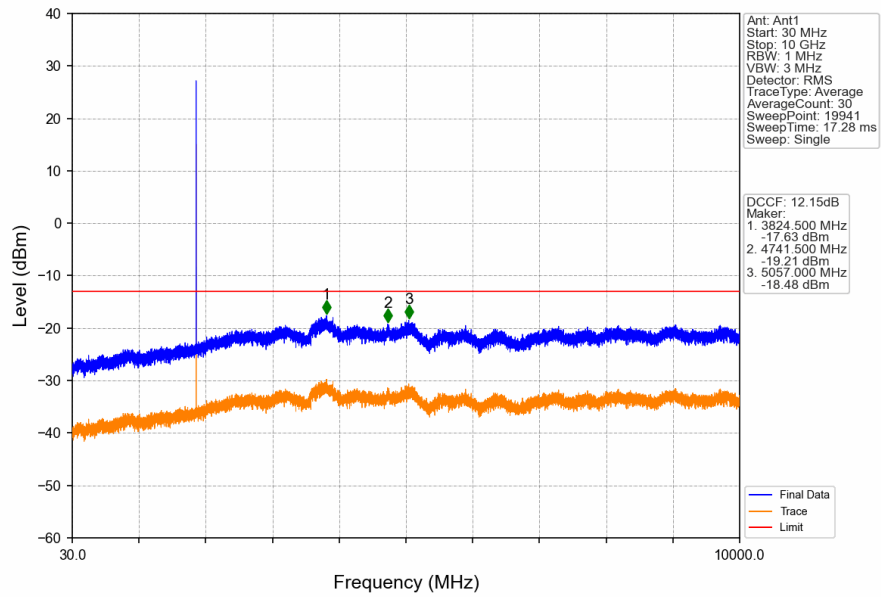

## 2.1.2 Test Graph

PCS1900\_GPRS\_LCH\_1850.2MHz\_1 TX Slot\_NTNV

PCS1900\_GPRS\_MCH\_1880MHz\_1 TX Slot\_NTNV

PCS1900\_GPRS\_MCH\_1880MHz\_1 TX Slot\_NTNV

PCS1900\_GPRS\_HCH\_1909.8MHz\_1 TX Slot\_NTNV

PCS1900\_GPRS\_HCH\_1909.8MHz\_1 TX Slot\_NTNV

PCS1900\_GPRS\_HCH\_1909.8MHz\_1 TX Slot\_NTNV

PCS1900\_EGPRS\_LCH\_1850.2MHz\_1 TX Slot\_NTNV

PCS1900\_EGPRS\_LCH\_1850.2MHz\_1 TX Slot\_NTNV

PCS1900\_EGPRS\_LCH\_1850.2MHz\_1 TX Slot\_NTNV

PCS1900\_EGPRS\_MCH\_1880MHz\_1 TX Slot\_NTNV

PCS1900\_EGPRS\_MCH\_1880MHz\_1 TX Slot\_NTNV

PCS1900\_EGPRS\_HCH\_1909.8MHz\_1 TX Slot\_NTNV

PCS1900\_EGPRS\_HCH\_1909.8MHz\_1 TX Slot\_NTNV

PCS1900\_EGPRS\_HCH\_1909.8MHz\_1 TX Slot\_NTNV