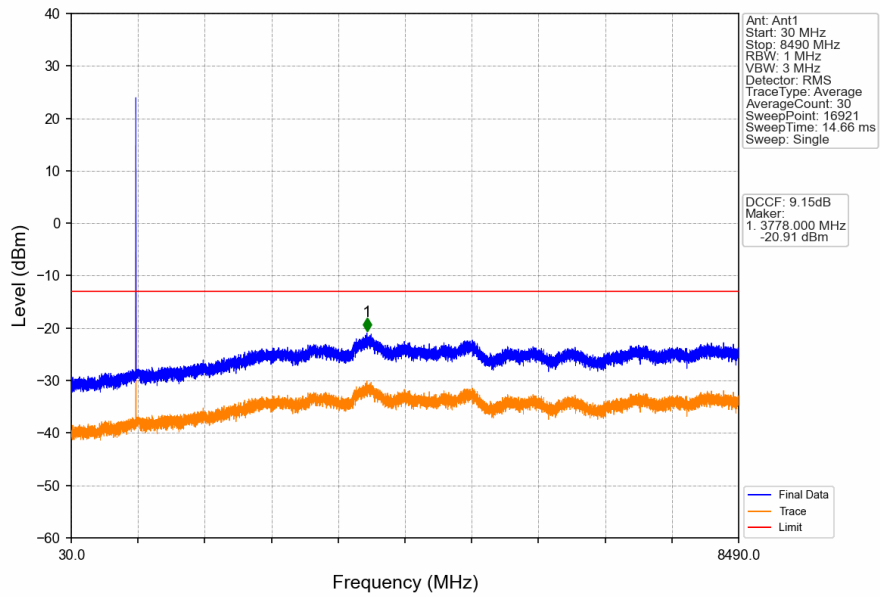

### 1.1.1 Test Result

Band: GSM850						
ENV	Mode		Frequency (MHz)	Spurious Emission		Verdict
	Network	Subset		Result	Limit	
NTNV	GPRS	1 TX Slot	824.2	Refer To Test Graph		Pass
			836.6	Refer To Test Graph		Pass
			848.8	Refer To Test Graph		Pass
	EGPRS	1 TX Slot	824.2	Refer To Test Graph		Pass
			836.6	Refer To Test Graph		Pass
			848.8	Refer To Test Graph		Pass

### 1.1.2 Test Graph

GSM850\_GPRS\_MCH\_836.6MHz\_1 TX Slot\_NTNV

GSM850\_GPRS\_HCH\_848.8MHz\_1 TX Slot\_NTNV

GSM850\_GPRS\_HCH\_848.8MHz\_1 TX Slot\_NTNV

GSM850\_EGPRS\_LCH\_824.2MHz\_1 TX Slot\_NTNV

GSM850\_EGPRS\_LCH\_824.2MHz\_1 TX Slot\_NTNV

GSM850\_EGPRS\_MCH\_836.6MHz\_1 TX Slot\_NTNV

GSM850\_EGPRS\_HCH\_848.8MHz\_1 TX Slot\_NTNV

GSM850\_EGPRS\_HCH\_848.8MHz\_1 TX Slot\_NTNV