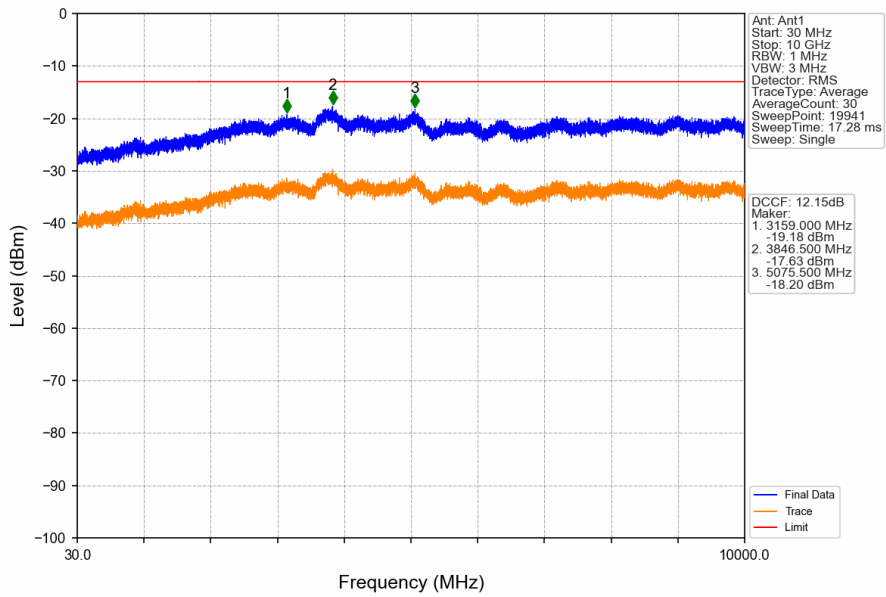

#### 2.1.1 Test Result

Band: PCS1900						
ENV	Mode		Frequency (MHz)	Spurious Emission		Verdict
	Network	Subset		Result	Limit	
NTNV	GPRS	1 TX Slot	1850.2	Refer To Test Graph	Pass	
			1880	Refer To Test Graph	Pass	
			1909.8	Refer To Test Graph	Pass	
	EGPRS	1 TX Slot	1850.2	Refer To Test Graph	Pass	
			1880	Refer To Test Graph	Pass	
			1909.8	Refer To Test Graph	Pass	

## 2.1.2 Test Graph

PCS1900\_GPRS\_LCH\_1850.2MHz\_1 TX Slot\_NTNV

PCS1900\_GPRS\_MCH\_1880MHz\_1 TX Slot\_NTNV

PCS1900\_GPRS\_MCH\_1880MHz\_1 TX Slot\_NTNV

PCS1900\_GPRS\_HCH\_1909.8MHz\_1 TX Slot\_NTNV

PCS1900\_GPRS\_HCH\_1909.8MHz\_1 TX Slot\_NTNV

PCS1900\_GPRS\_HCH\_1909.8MHz\_1 TX Slot\_NTNV

PCS1900\_EGPRS\_LCH\_1850.2MHz\_1 TX Slot\_NTNV

PCS1900\_EGPRS\_LCH\_1850.2MHz\_1 TX Slot\_NTNV

PCS1900\_EGPRS\_LCH\_1850.2MHz\_1 TX Slot\_NTNV

PCS1900\_EGPRS\_MCH\_1880MHz\_1 TX Slot\_NTNV