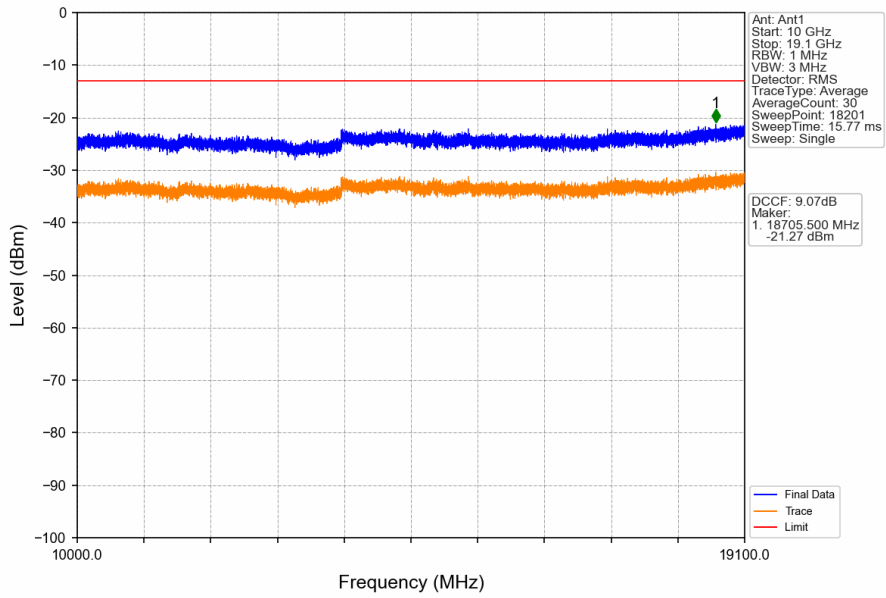

#### 2.1.1 Test Result

Band: PCS1900						
ENV	Mode		Frequency (MHz)	Spurious Emission		Verdict
	Network	Subset		Result	Limit	
NTNV	GPRS	1 TX Slot	1850.2	Refer To Test Graph	Pass	
			1880	Refer To Test Graph	Pass	
			1909.8	Refer To Test Graph	Pass	
	EGPRS	1 TX Slot	1850.2	Refer To Test Graph	Pass	
			1880	Refer To Test Graph	Pass	
			1909.8	Refer To Test Graph	Pass	

## 2.1.2 Test Graph

PCS1900\_GPRS\_LCH\_1850.2MHz\_1 TX Slot\_NTNV

PCS1900\_GPRS\_MCH\_1880MHz\_1 TX Slot\_NTNV

PCS1900\_GPRS\_MCH\_1880MHz\_1 TX Slot\_NTNV

PCS1900\_GPRS\_HCH\_1909.8MHz\_1 TX Slot\_NTNV

PCS1900\_GPRS\_HCH\_1909.8MHz\_1 TX Slot\_NTNV

PCS1900\_GPRS\_HCH\_1909.8MHz\_1 TX Slot\_NTNV

PCS1900\_EGPRS\_LCH\_1850.2MHz\_1 TX Slot\_NTNV

PCS1900\_EGPRS\_LCH\_1850.2MHz\_1 TX Slot\_NTNV

PCS1900\_EGPRS\_LCH\_1850.2MHz\_1 TX Slot\_NTNV

PCS1900\_EGPRS\_MCH\_1880MHz\_1 TX Slot\_NTNV