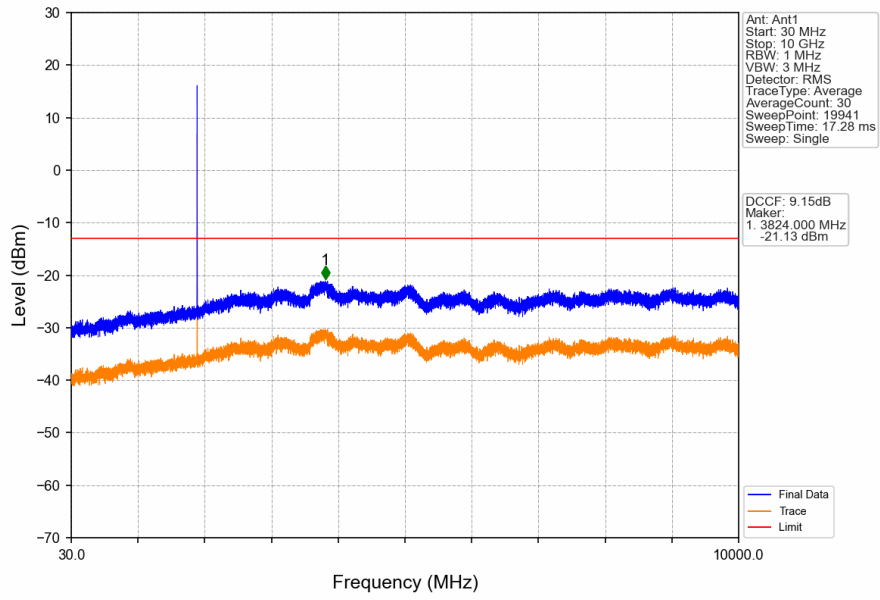

## 2.1.2 Test Graph

PCS1900\_GPRS\_LCH\_1850.2MHz\_1 TX Slot\_NTNV

PCS1900\_GPRS\_MCH\_1880MHz\_1 TX Slot\_NTNV

PCS1900\_GPRS\_MCH\_1880MHz\_1 TX Slot\_NTNV

PCS1900\_GPRS\_HCH\_1909.8MHz\_1 TX Slot\_NTNV

PCS1900\_GPRS\_HCH\_1909.8MHz\_1 TX Slot\_NTNV

PCS1900\_GPRS\_HCH\_1909.8MHz\_1 TX Slot\_NTNV

PCS1900\_EGPRS\_LCH\_1850.2MHz\_1 TX Slot\_NTNV

PCS1900\_EGPRS\_LCH\_1850.2MHz\_1 TX Slot\_NTNV

PCS1900\_EGPRS\_LCH\_1850.2MHz\_1 TX Slot\_NTNV

PCS1900\_EGPRS\_MCH\_1880MHz\_1 TX Slot\_NTNV

PCS1900\_EGPRS\_MCH\_1880MHz\_1 TX Slot\_NTNV

PCS1900\_EGPRS\_HCH\_1909.8MHz\_1 TX Slot\_NTNV

PCS1900\_EGPRS\_HCH\_1909.8MHz\_1 TX Slot\_NTNV

PCS1900\_EGPRS\_HCH\_1909.8MHz\_1 TX Slot\_NTNV