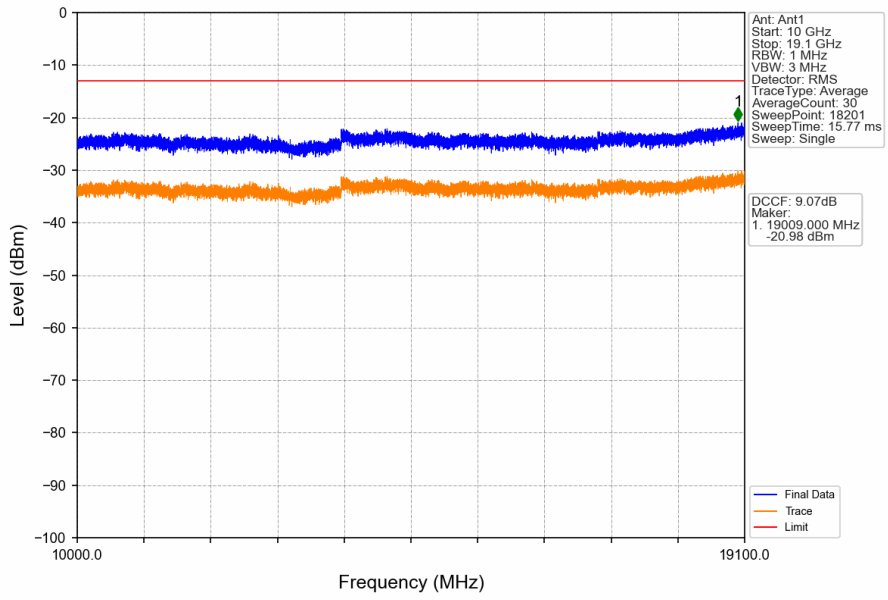

#### 2.1.1 Test Result

Band: PCS1900						
ENV	Mode		Frequency (MHz)	Spurious Emission		Verdict
	Network	Subset		Result	Limit	
NTNV	GPRS	1 TX Slot	1850.2	Refer To Test Graph	Pass	
			1880	Refer To Test Graph	Pass	
			1909.8	Refer To Test Graph	Pass	
	EGPRS	1 TX Slot	1850.2	Refer To Test Graph	Pass	
			1880	Refer To Test Graph	Pass	
			1909.8	Refer To Test Graph	Pass	

## 2.1.2 Test Graph

PCS1900\_GPRS\_LCH\_1850.2MHz\_1 TX Slot\_NTNV

PCS1900\_GPRS\_MCH\_1880MHz\_1 TX Slot\_NTNV

PCS1900\_GPRS\_MCH\_1880MHz\_1 TX Slot\_NTNV

PCS1900\_GPRS\_HCH\_1909.8MHz\_1 TX Slot\_NTNV

PCS1900\_GPRS\_HCH\_1909.8MHz\_1 TX Slot\_NTNV