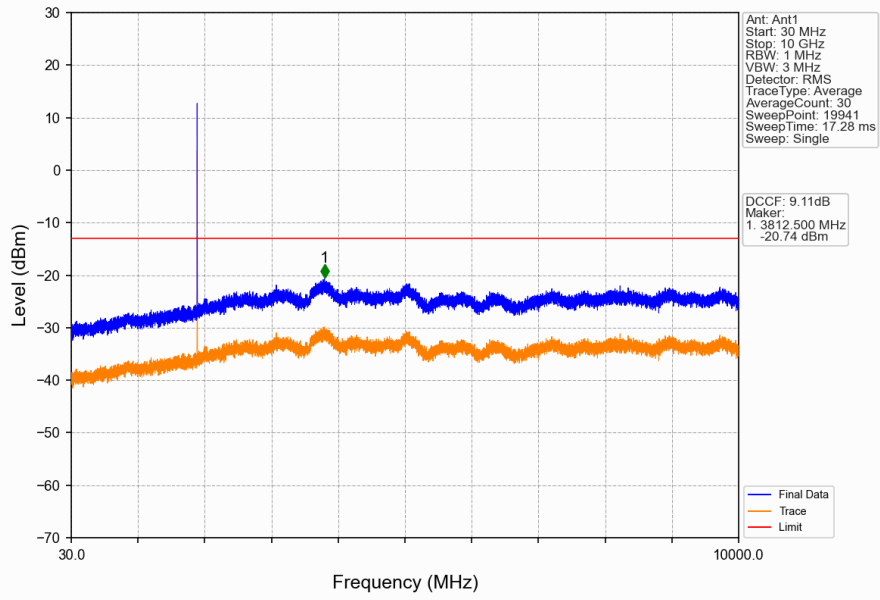

#### 2.1.1 Test Result

Band: PCS1900						
ENV	Mode		Frequency (MHz)	Spurious Emission		Verdict
	Network	Subset		Result	Limit	
NTNV	GPRS	1 TX Slot	1850.2	Refer To Test Graph	Pass	
			1880	Refer To Test Graph	Pass	
			1909.8	Refer To Test Graph	Pass	
	EGPRS	1 TX Slot	1850.2	Refer To Test Graph	Pass	
			1880	Refer To Test Graph	Pass	
			1909.8	Refer To Test Graph	Pass	

## 2.1.2 Test Graph

PCS1900\_GPRS\_LCH\_1850.2MHz\_1 TX Slot\_NTNV

PCS1900\_GPRS\_MCH\_1880MHz\_1 TX Slot\_NTNV

PCS1900\_GPRS\_MCH\_1880MHz\_1 TX Slot\_NTNV

PCS1900\_GPRS\_HCH\_1909.8MHz\_1 TX Slot\_NTNV

PCS1900\_GPRS\_HCH\_1909.8MHz\_1 TX Slot\_NTNV

PCS1900\_GPRS\_HCH\_1909.8MHz\_1 TX Slot\_NTNV

PCS1900\_EGPRS\_LCH\_1850.2MHz\_1 TX Slot\_NTNV

PCS1900\_EGPRS\_LCH\_1850.2MHz\_1 TX Slot\_NTNV

PCS1900\_EGPRS\_LCH\_1850.2MHz\_1 TX Slot\_NTNV

PCS1900\_EGPRS\_MCH\_1880MHz\_1 TX Slot\_NTNV