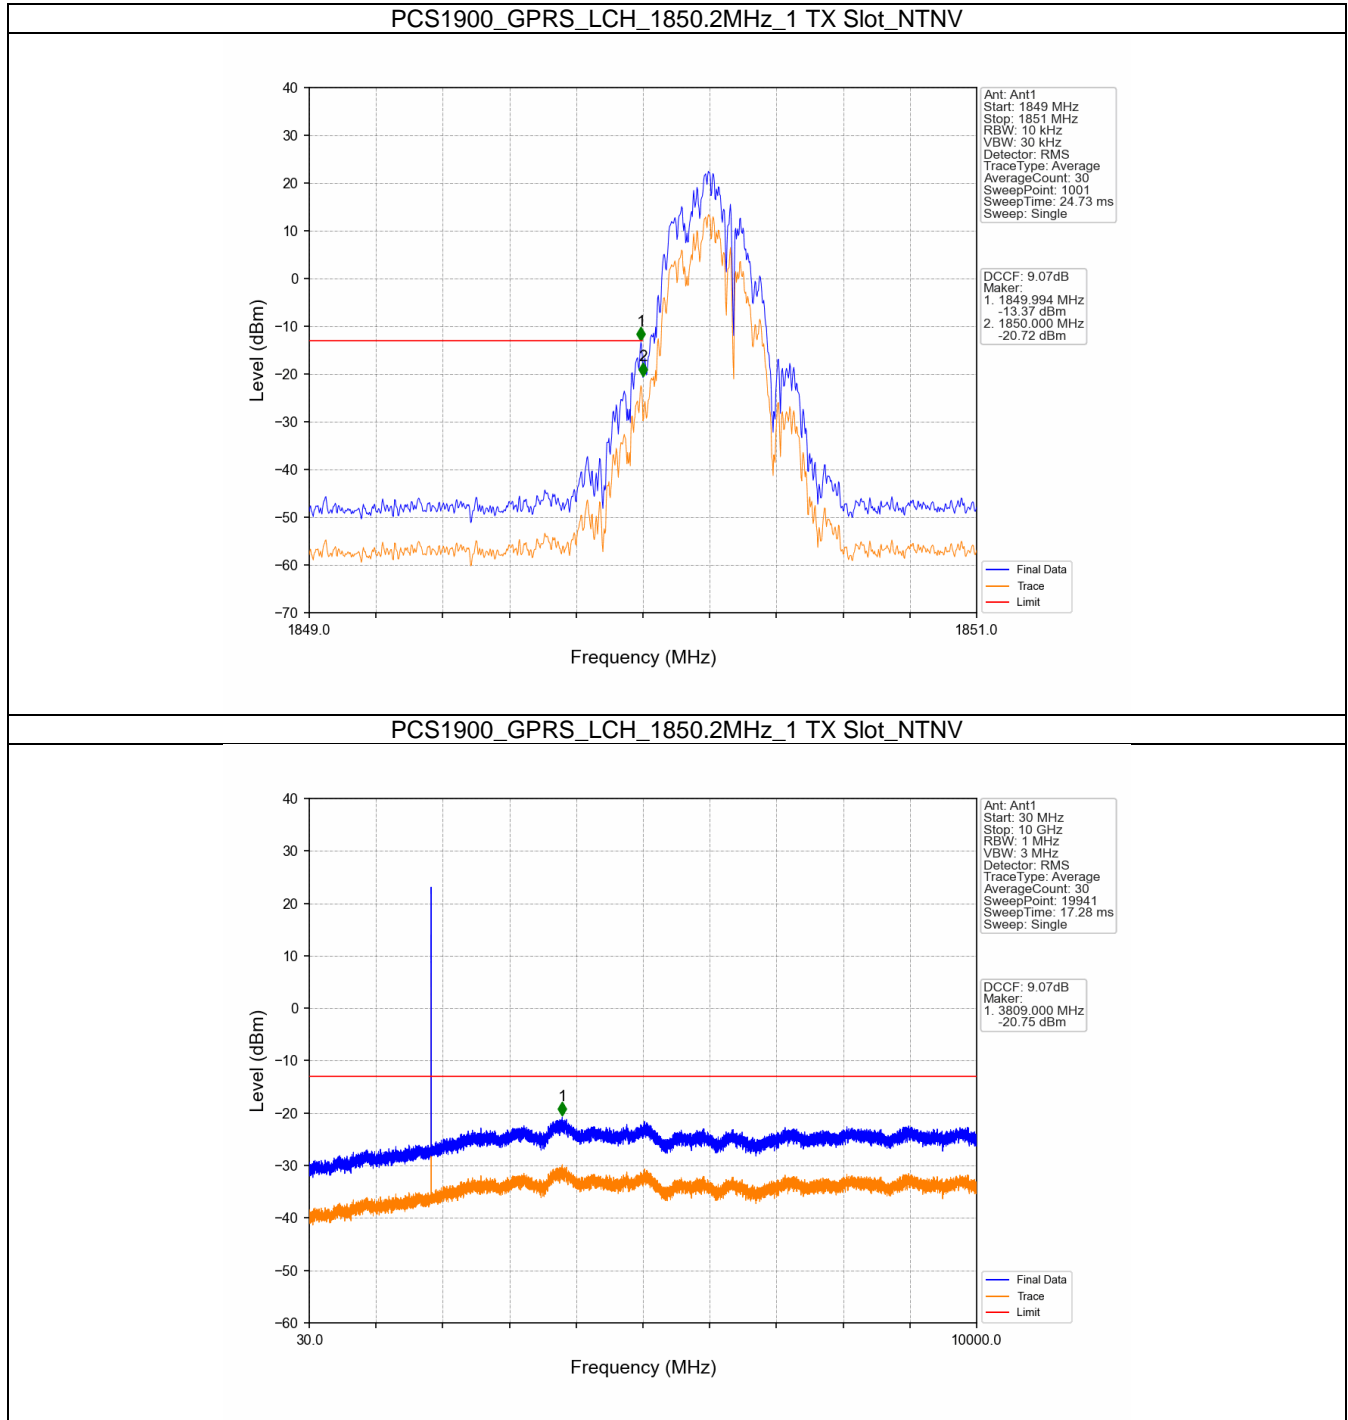

2.1.2 Test Graph