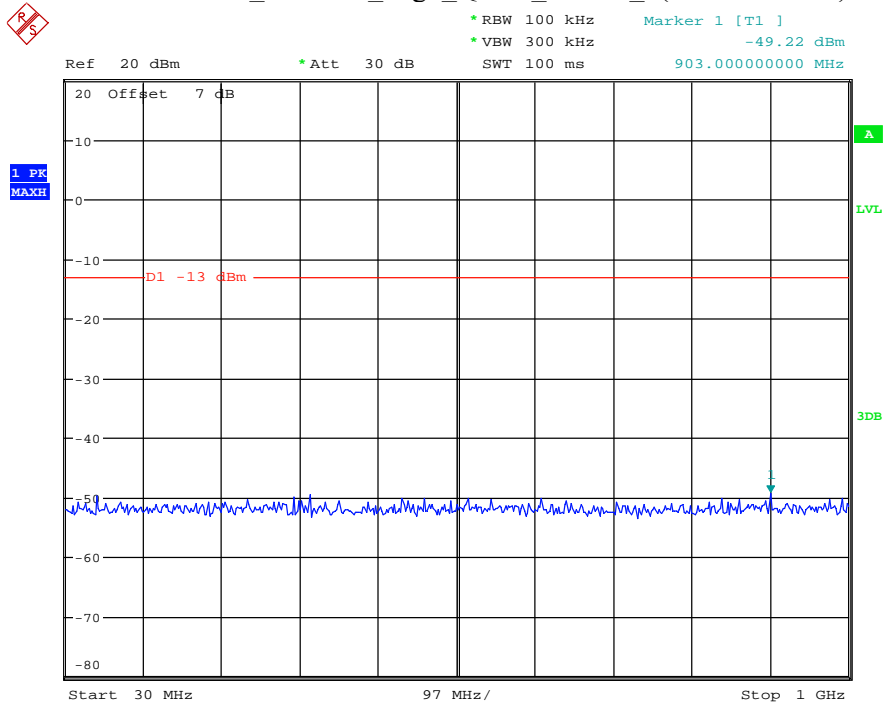

Band 4_1.4 MHz_High_QPSK_RB6#0_1(30MHz-1GHz)

Date: 18.MAY.2021 19:28:12