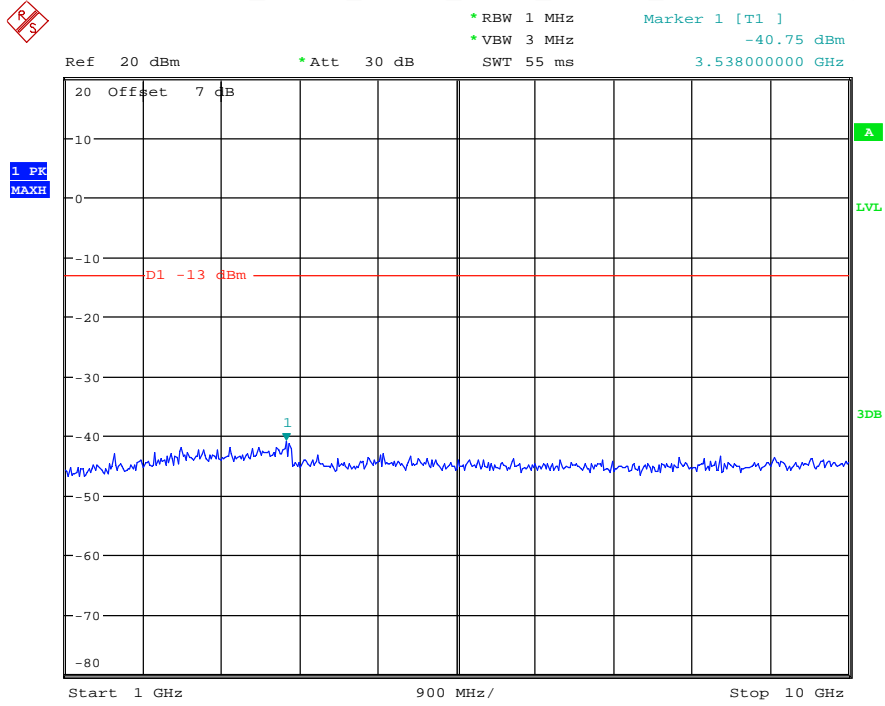

Date: 6.AUG.2021 01:37:47

Band 13_5 MHz_Low_QPSK_RB25#0_5(1559MHz-1610MHz)

Date: 6.AUG.2021 00:56:38

Band 13_5 MHz_Middle_QPSK_RB25#0_1(30MHz-1GHz)

Date: 18.MAY.2021 20:27:22

Band 13_5 MHz_Middle_QPSK_RB25#0_2(1GHz-10GHz)