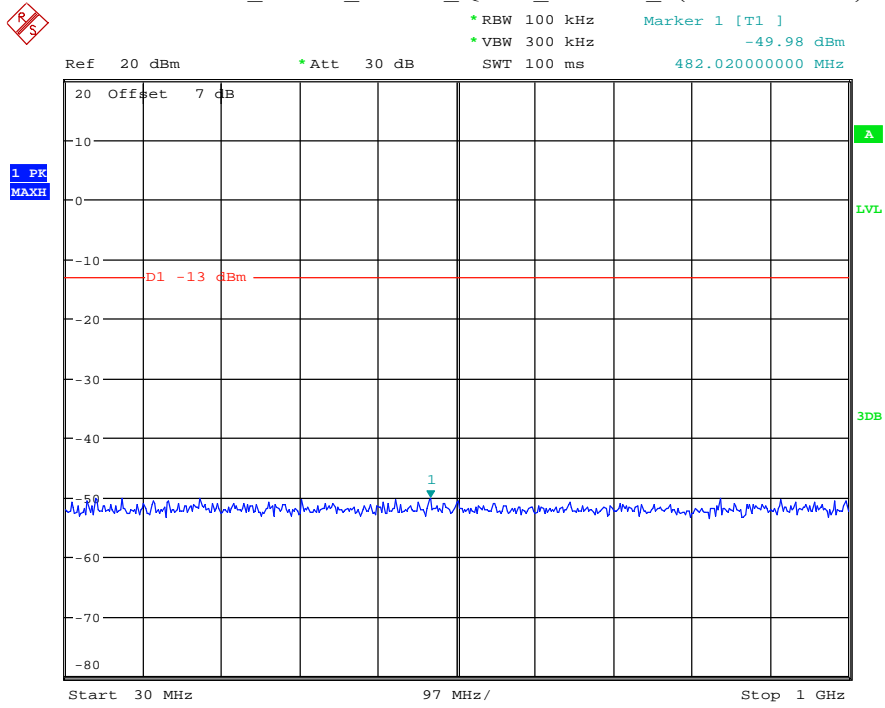

Band 25_3 MHz_Middle_QPSK_RB15#0_1(30MHz-1GHz)

Date: 18.MAY.2021 20:31:02