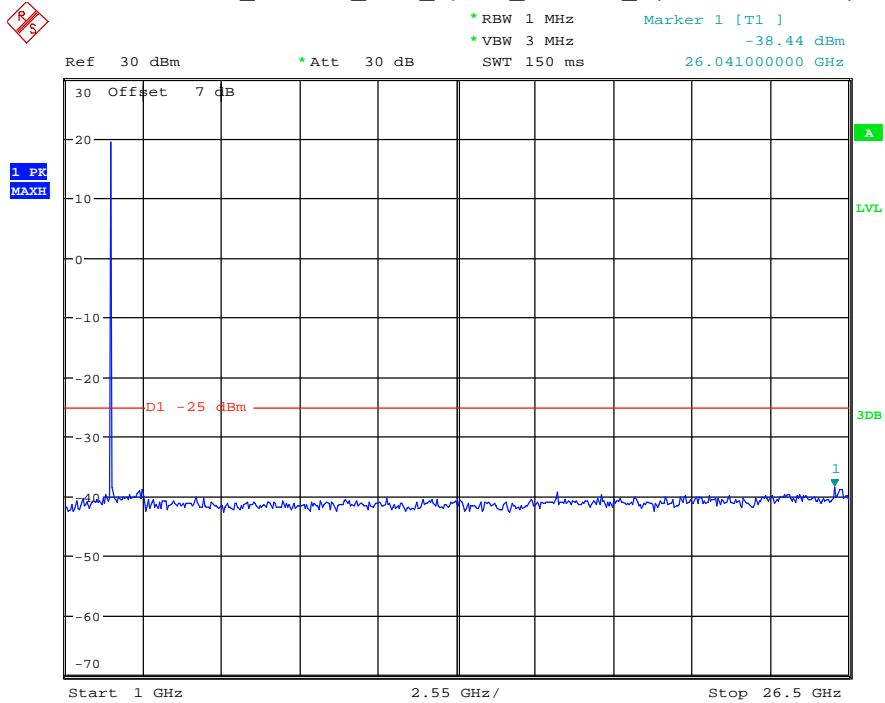

Band 7_10 MHz_Low_QPSK_RB50#0_2(1GHz-26.5GHz)

Date: 18.MAY.2021 20:07:55