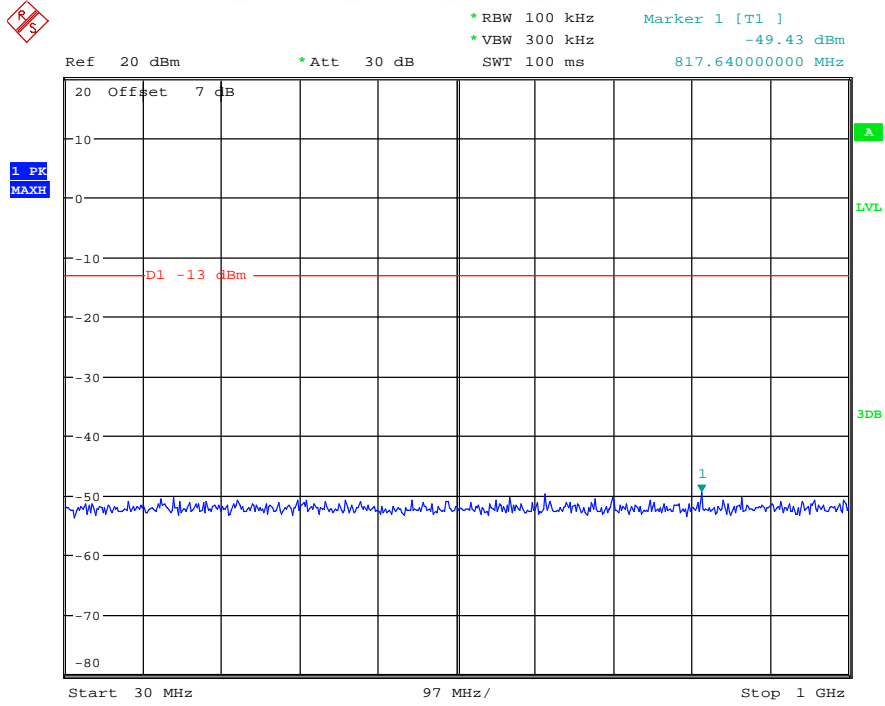

Date: 18.MAY.2021 19:39:31

Band 4_10 MHz_Low_QPSK_RB50#0_1(30MHz-1GHz)

Date: 18.MAY.2021 19:41:41

Band 4_10 MHz_Low_QPSK_RB50#0_2(1GHz-20GHz)

Date: 18.MAY.2021 19:41:52

Band 4_10 MHz_Middle_QPSK_RB50#0_1(30MHz-1GHz)