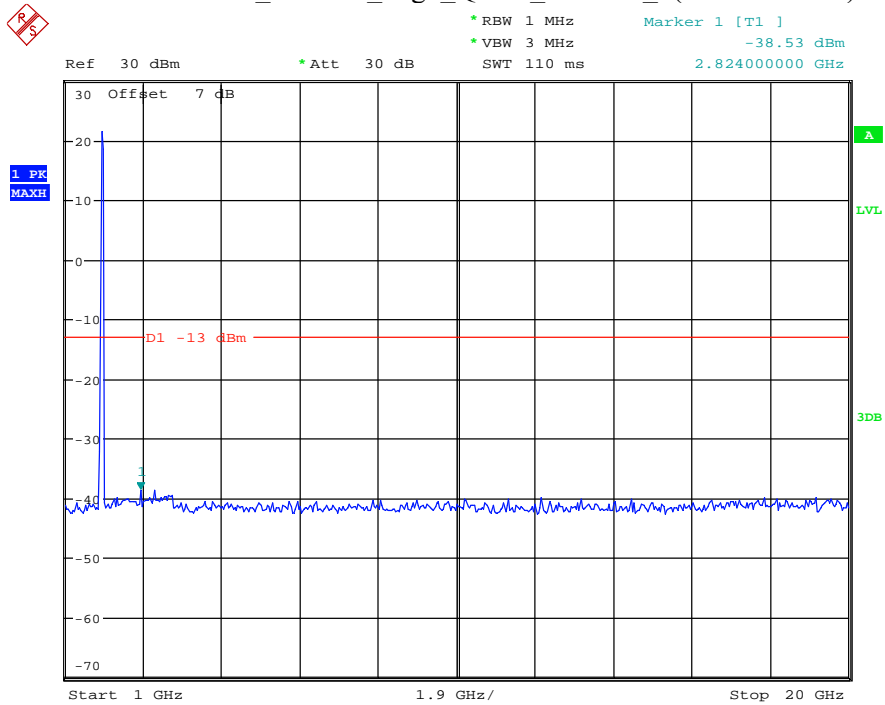

Band 25_15 MHz_High_QPSK_RB75#0_2(1GHz-20GHz)

Date: 18.MAY.2021 20:36:34