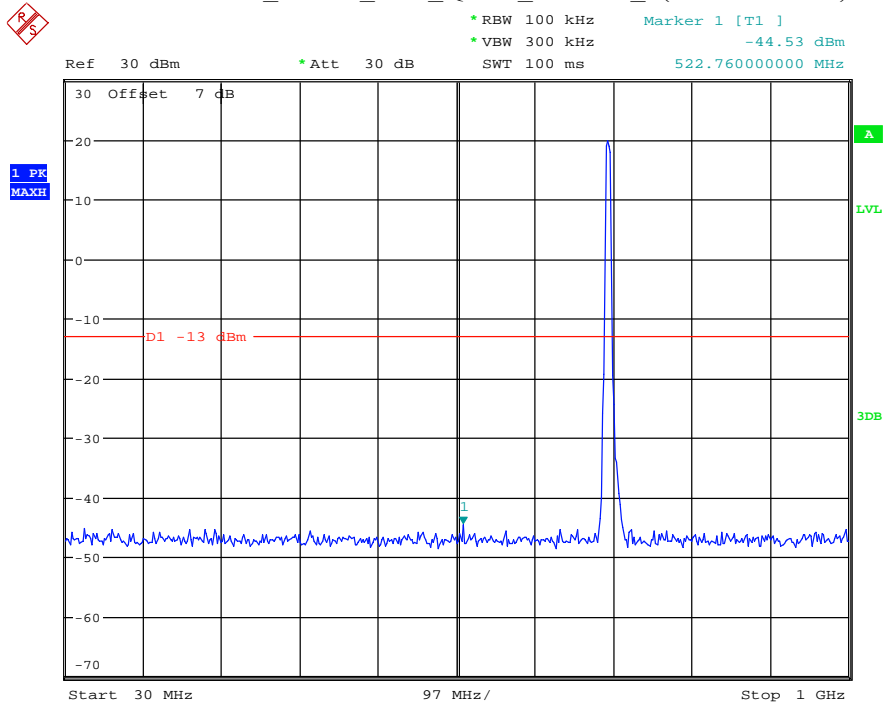

Date: 18.MAY.2021 20:20:11

Band 12_3 MHz_High_QPSK_RB15#0_1(30MHz-1GHz)

Date: 18.MAY.2021 20:20:28

Band 12_3 MHz_High_QPSK_RB15#0_2(1GHz-10GHz)

Date: 18.MAY.2021 20:20:38

Band 12_5 MHz_Low_QPSK_RB25#0_1(30MHz-1GHz)