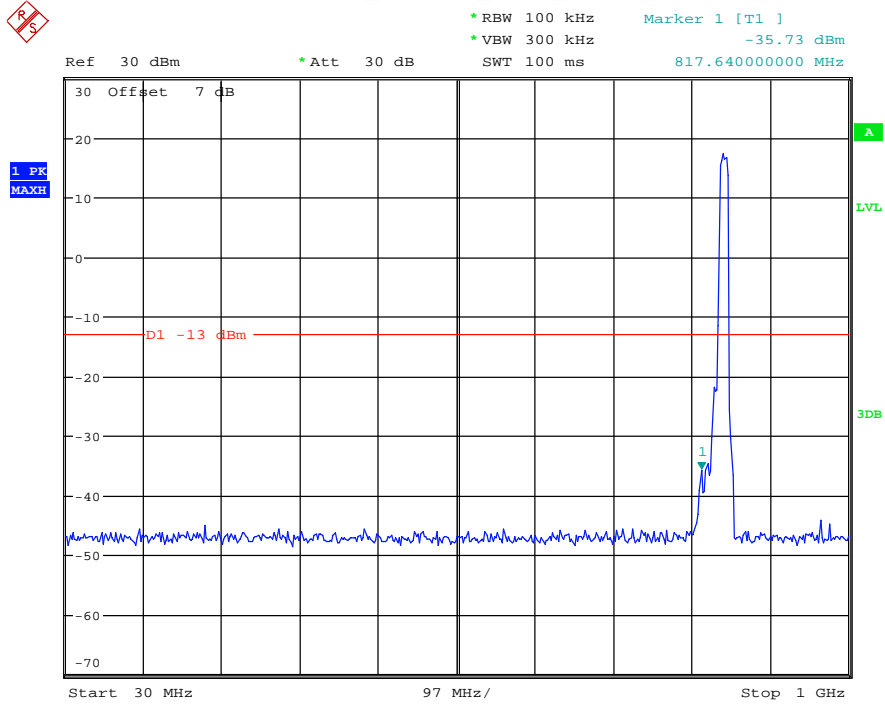

Band 5/Band 26(Part 22H) _10 MHz_High_QPSK_RB50#0_1(30MHz-1GHz)

Date: 18.MAY.2021 20:04:08