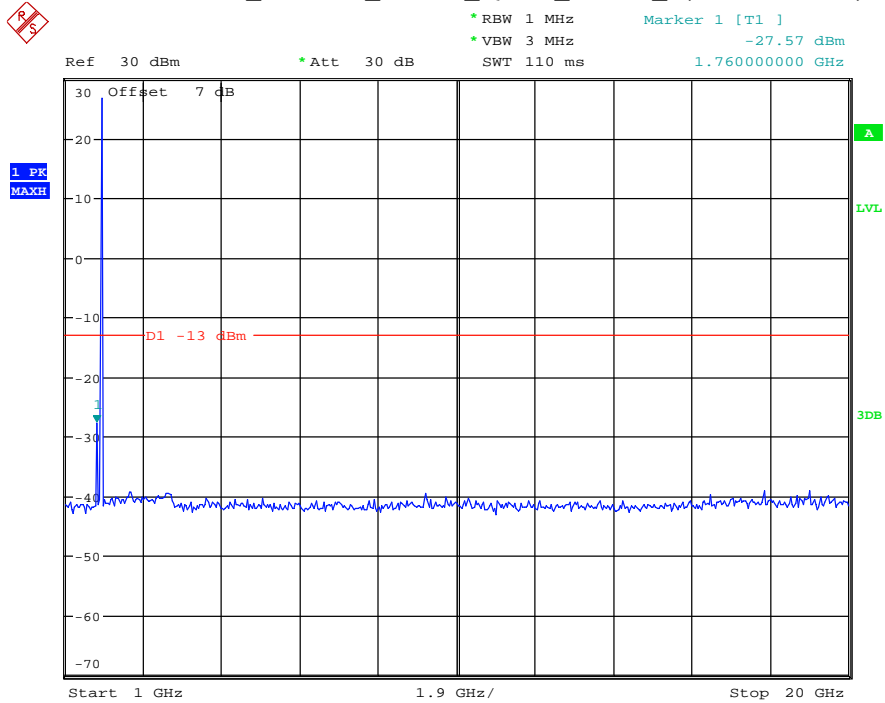

Band 25_1.4 MHz_Middle_QPSK_RB6#0_2(1GHz-20GHz)

Date: 18.MAY.2021 20:29:43