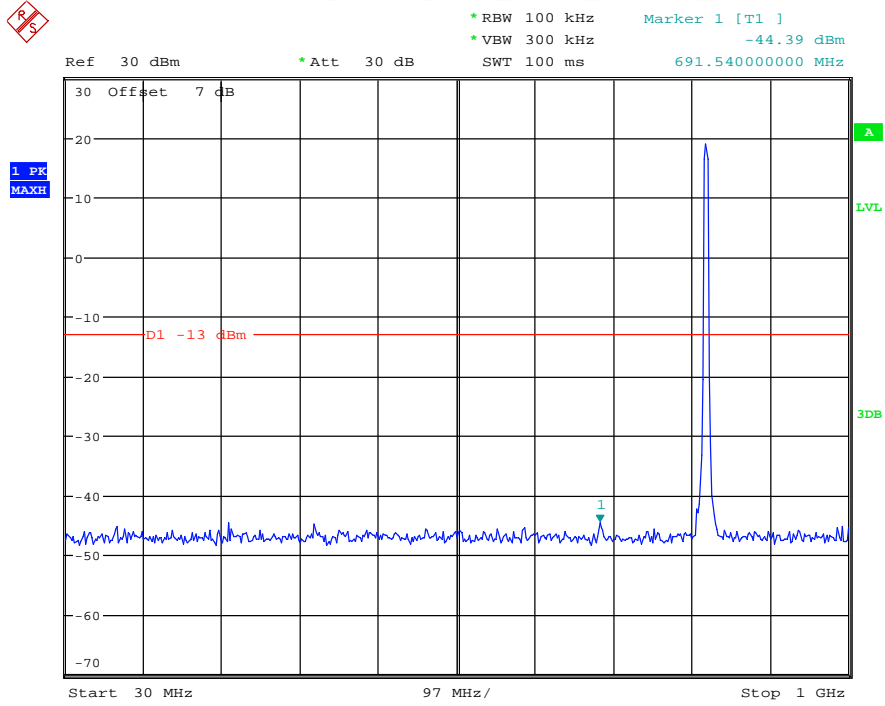

Band 26(Part 90S)_3 MHz_High_QPSK_RB15#0_1(30MHz-1GHz)

Date: 17.AUG.2021 10:32:50