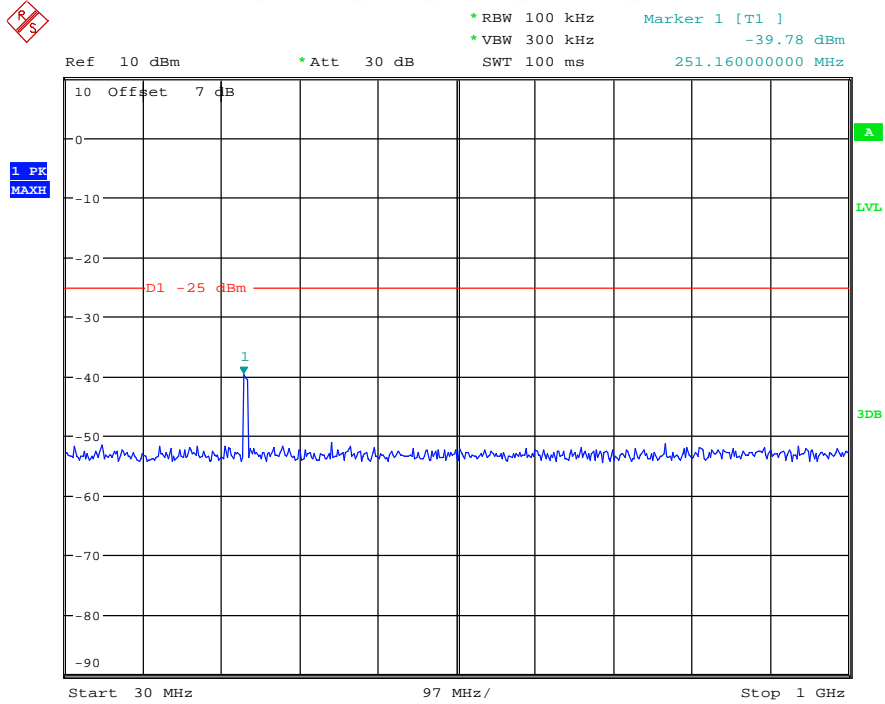

Band 7_5 MHz_High_QPSK_RB25#0_1(30MHz-1GHz)

Date: 18.MAY.2021 20:07:08