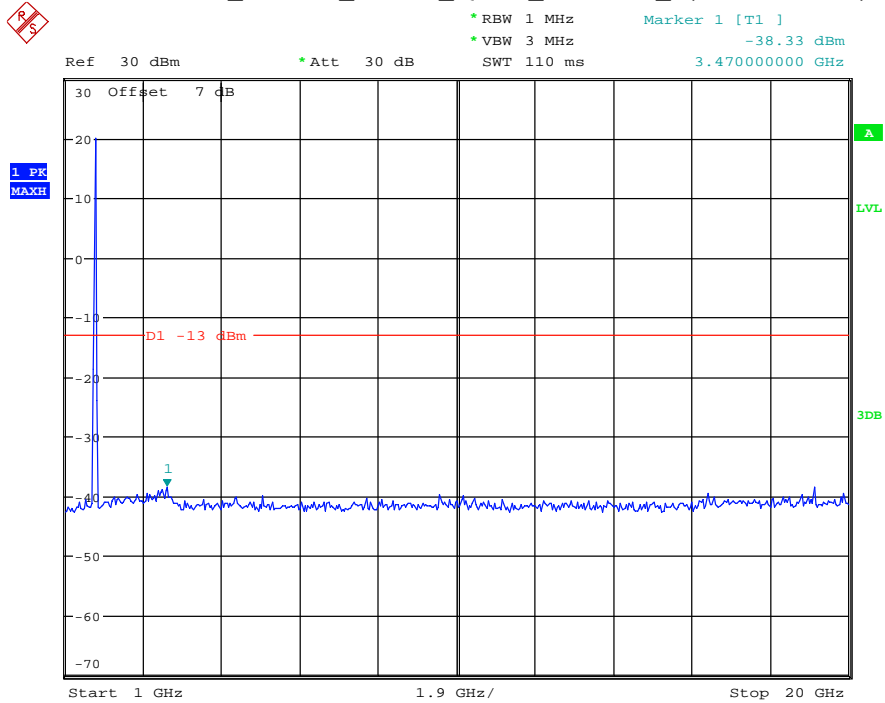

Band 4_20 MHz_Middle_QPSK_RB100#0_2(1GHz-20GHz)

Date: 18.MAY.2021 19:48:52