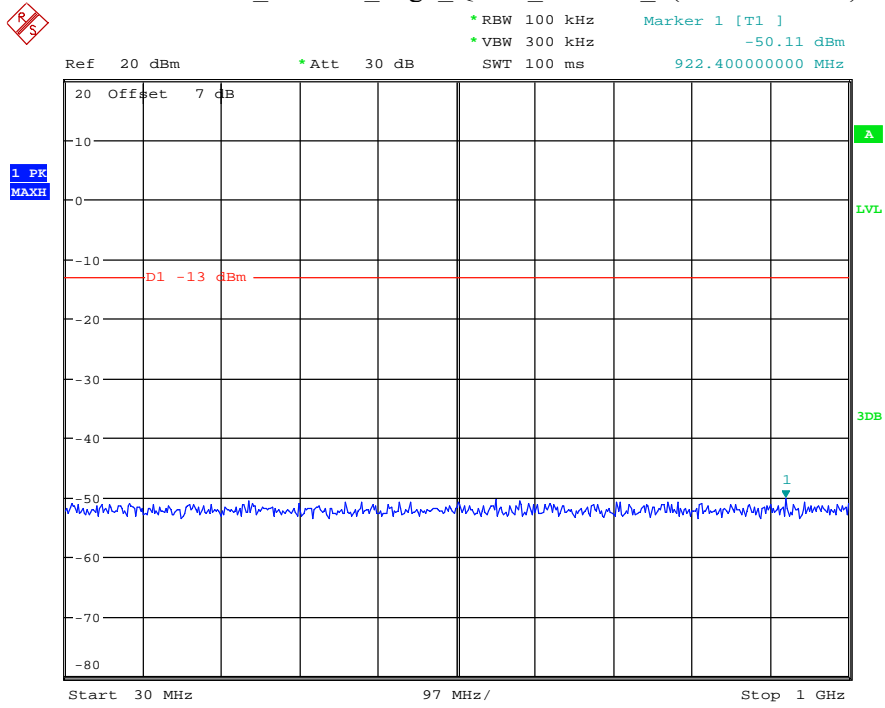

Date: 18.MAY.2021 20:33:49

Band 25_10 MHz_Middle_QPSK_RB50#0_1(30MHz-1GHz)

Date: 18.MAY.2021 20:34:09

Band 25_10 MHz_Middle_QPSK_RB50#0_2(1GHz-20GHz)

Date: 18.MAY.2021 20:34:19

Band 25_10 MHz_High_QPSK_RB50#0_1(30MHz-1GHz)