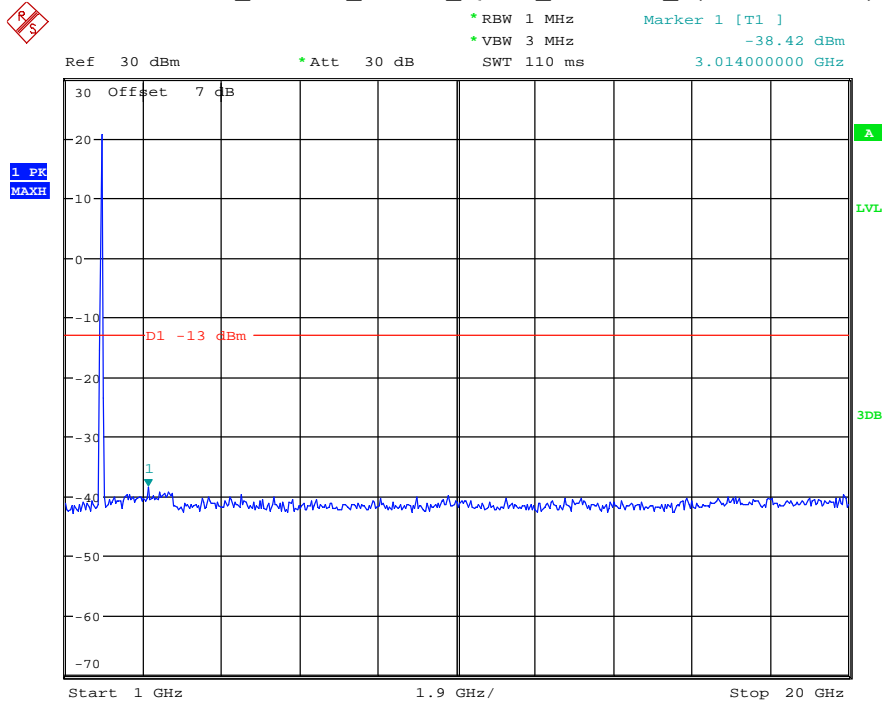

Band 25_20 MHz_Middle_QPSK_RB100#0_2(1GHz-20GHz)

Date: 18.MAY.2021 20:37:46