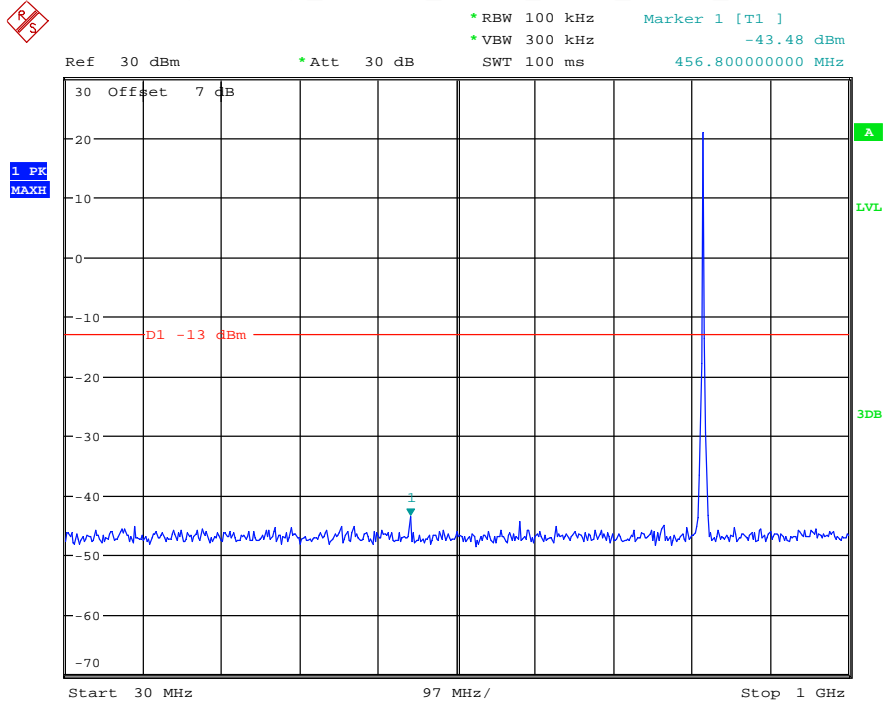

Band 26(Part 90S) _1.4 MHz_Middle_QPSK_RB6#0_1(30MHz-1GHz)

Date: 17.AUG.2021 10:30:50