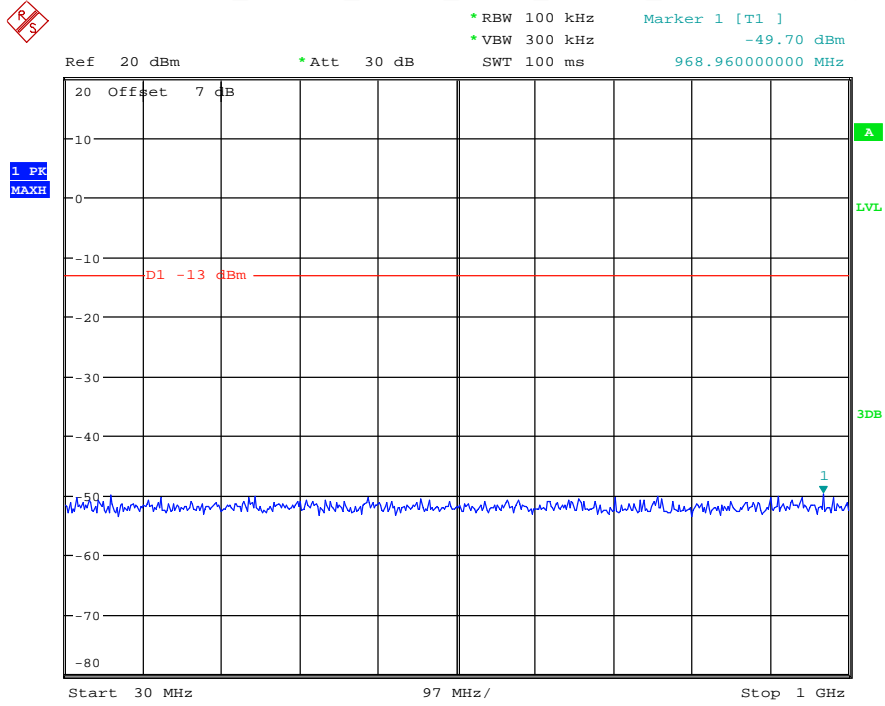

Date: 18.MAY.2021 18:59:58

Band 2_15 MHz_Low_QPSK_RB75#0_1(30MHz-1GHz)

Date: 18.MAY.2021 19:14:09

Band 2_15 MHz_Low_QPSK_RB75#0_2(1GHz-20GHz)

Date: 18.MAY.2021 19:14:19

Band 2_15 MHz_Middle_QPSK_RB75#0_1(30MHz-1GHz)