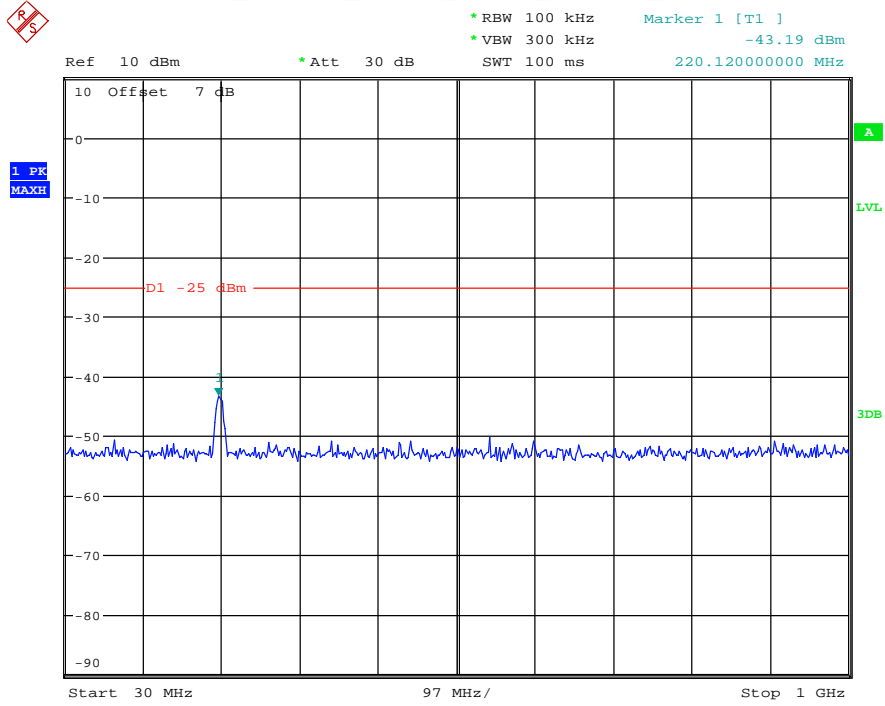

Band 7_15 MHz_Middle_QPSK_RB75#0_1(30MHz-1GHz)

Date: 18.MAY.2021 20:10:07