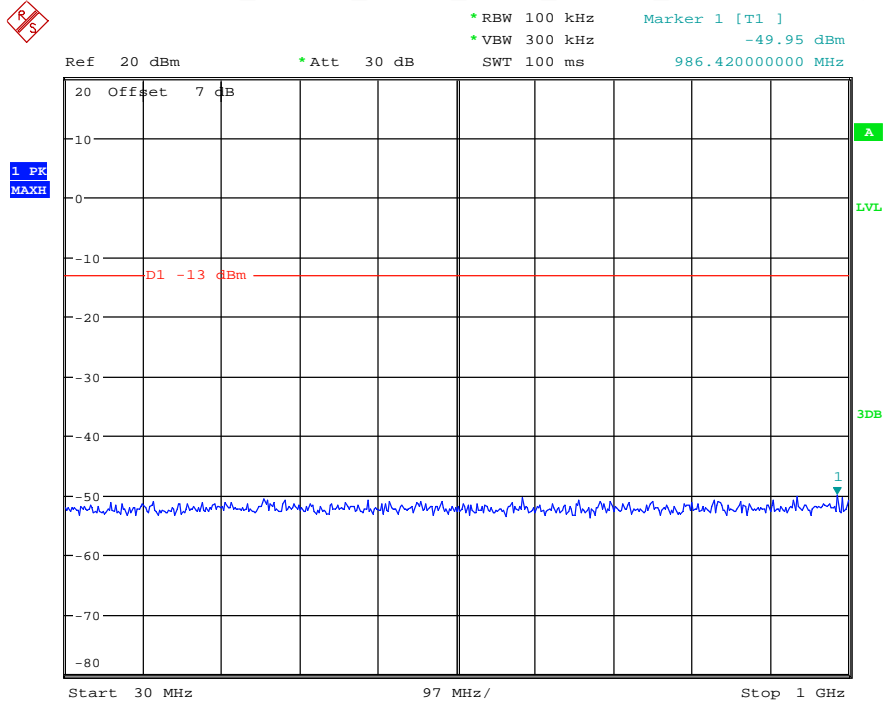

Band 25_15 MHz_Middle_QPSK_RB75#0_1(30MHz-1GHz)

Date: 18.MAY.2021 20:35:50