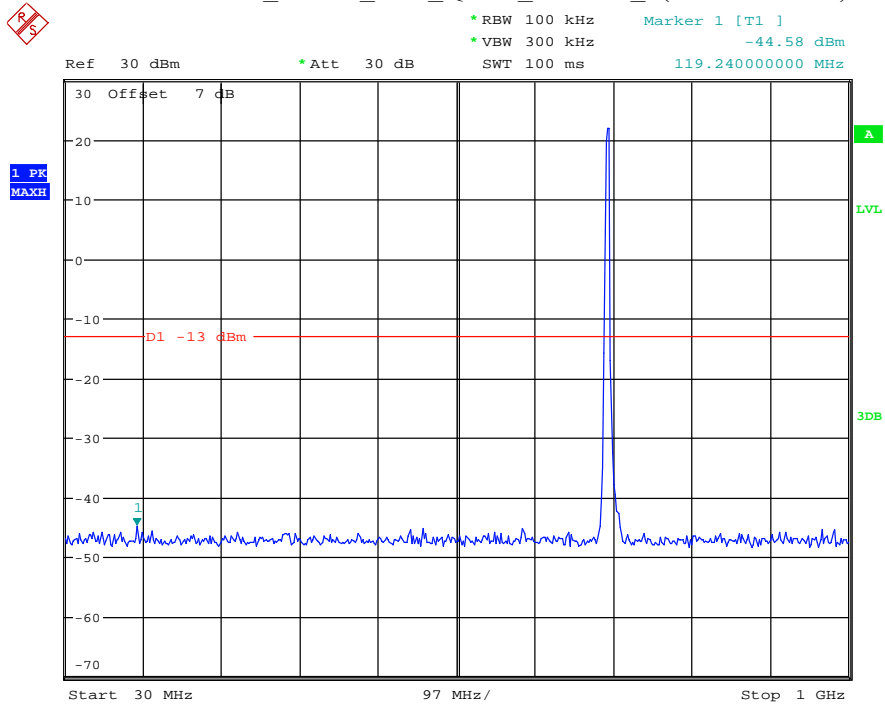

Date: 18.MAY.2021 20:16:26

Band 12_1.4 MHz_High_QPSK_RB6#0_1(30MHz-1GHz)

Date: 18.MAY.2021 20:16:50

Band 12_1.4 MHz_High_QPSK_RB6#0_2(1GHz-10GHz)

Date: 18.MAY.2021 20:17:01

Band 12_3 MHz_Low_QPSK_RB15#0_1(30MHz-1GHz)