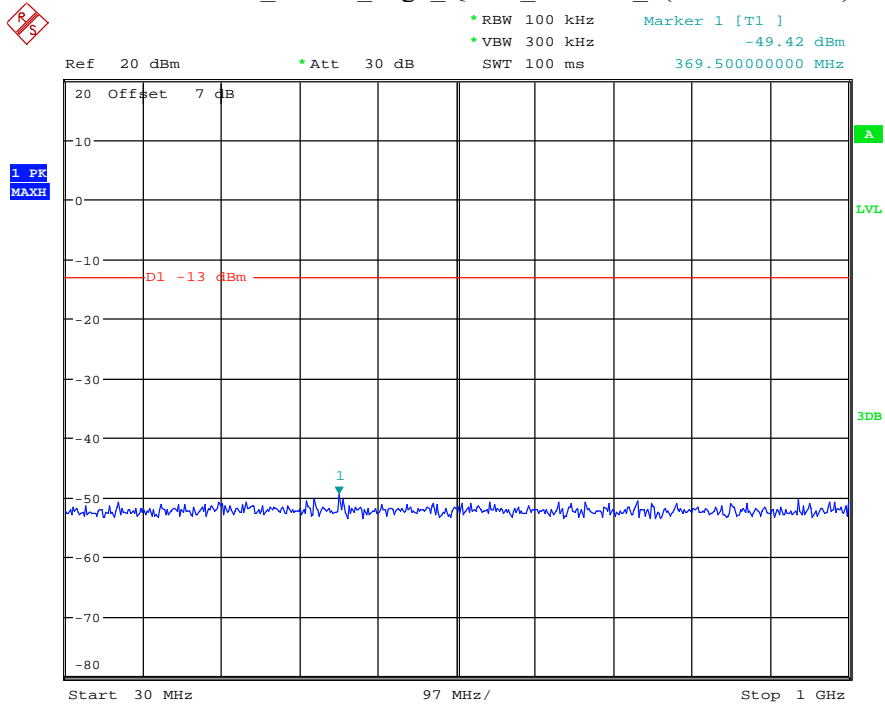

Date: 18.MAY.2021 20:30:41

Band 25_3 MHz_Middle_QPSK_RB15#0_1(30MHz-1GHz)

Date: 18.MAY.2021 20:31:02

Band 25_3 MHz_Middle_QPSK_RB15#0_2(1GHz-20GHz)

Date: 18.MAY.2021 20:31:17

Band 25_3 MHz_High_QPSK_RB15#0_1(30MHz-1GHz)