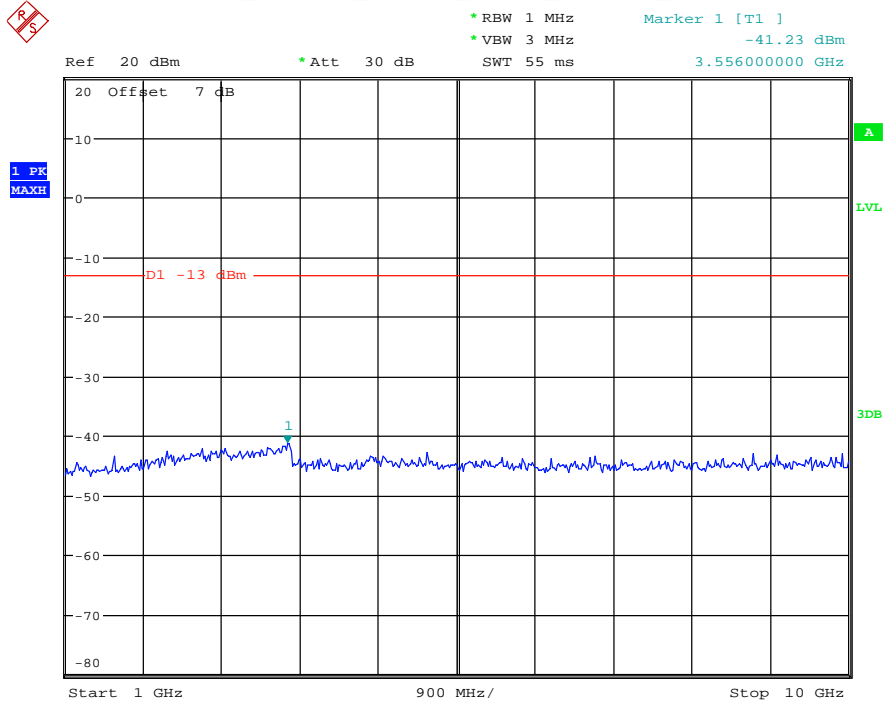

Band 13_10 MHz_Middle_QPSK_RB50#0_2(1GHz-10GHz)

Date: 18.MAY.2021 20:28:35