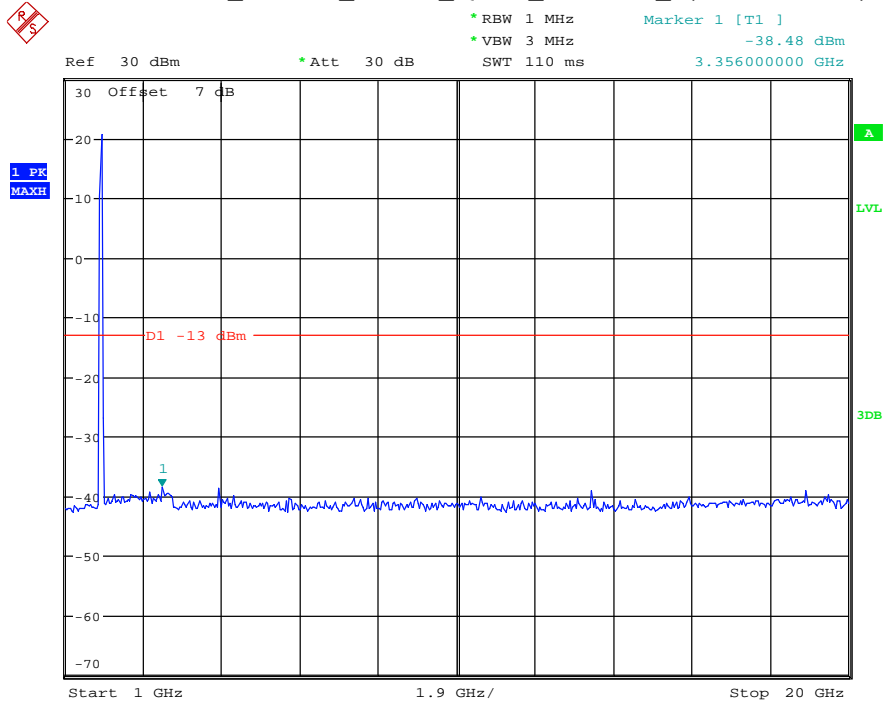

Band 2_20 MHz_Middle_QPSK_RB100#0_2(1GHz-20GHz)

Date: 18.MAY.2021 19:26:19