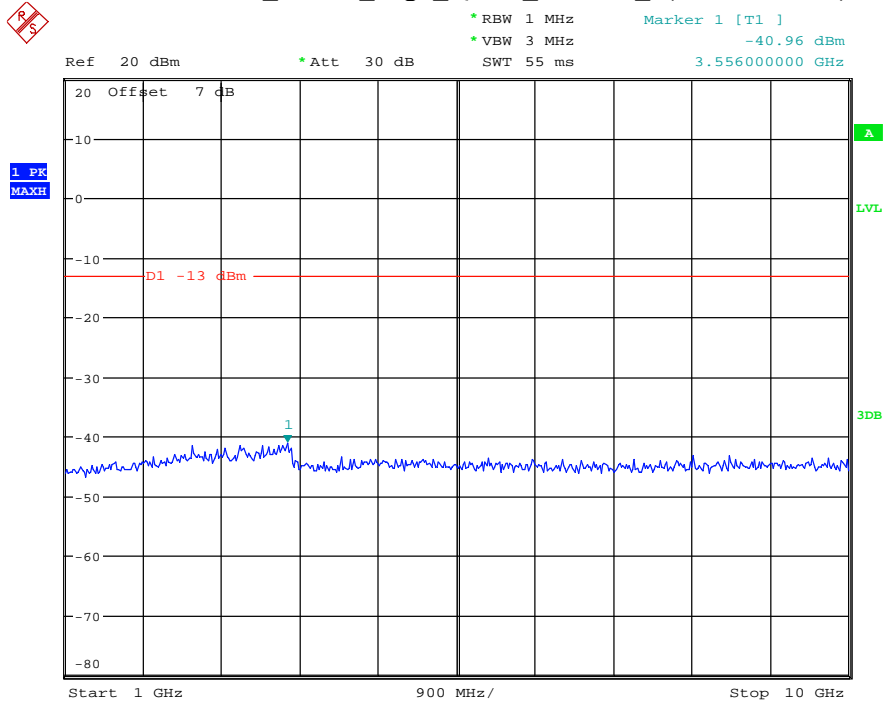

Band 12_3 MHz_High_QPSK_RB15#0_2(1GHz-10GHz)

Date: 18.MAY.2021 20:20:38