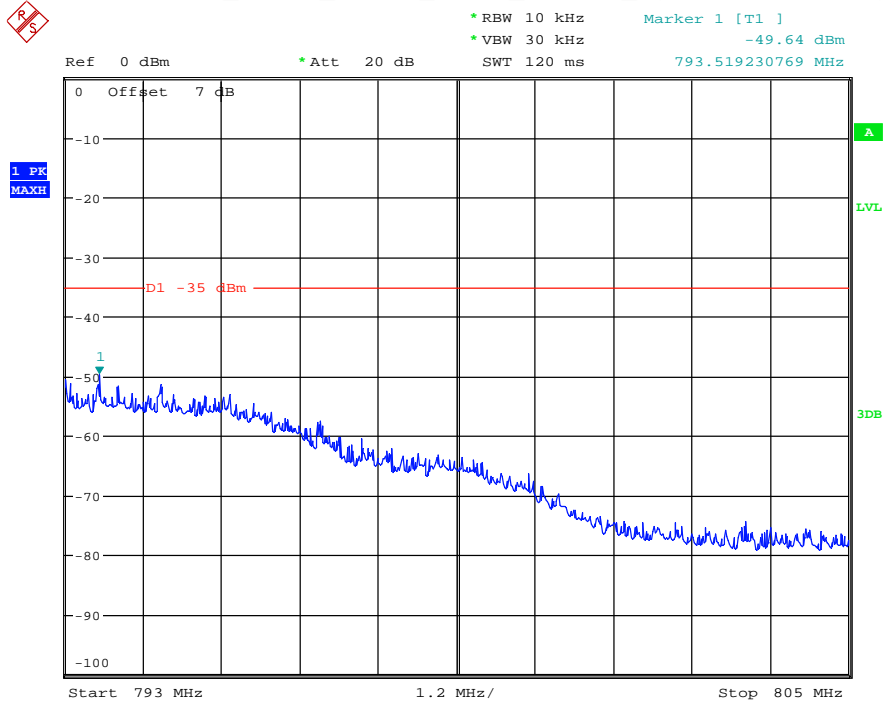

Band 13_5 MHz_Middle_QPSK_RB25#0_4(793MHz-805MHz)

Date: 6.AUG.2021 01:38:57