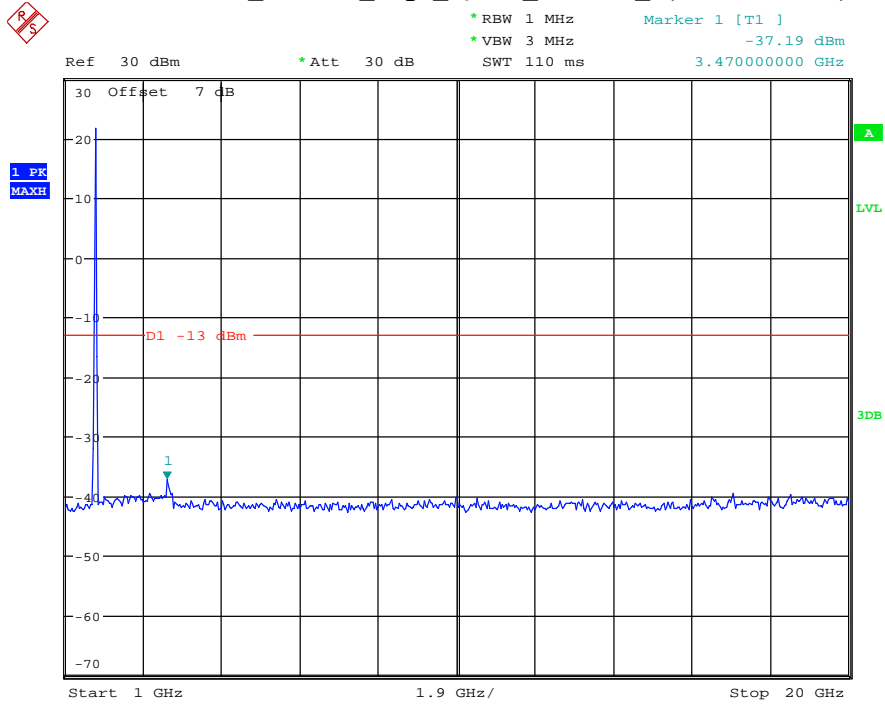

Date: 18.MAY.2021 19:45:15

Band 4_15 MHz_Middle_QPSK_RB75#0_2(1GHz-20GHz)

Date: 18.MAY.2021 19:45:26

Band 4_15 MHz_High_QPSK_RB75#0_1(30MHz-1GHz)

Date: 18.MAY.2021 19:45:50

Band 4_15 MHz_High_QPSK_RB75#0_2(1GHz-20GHz)