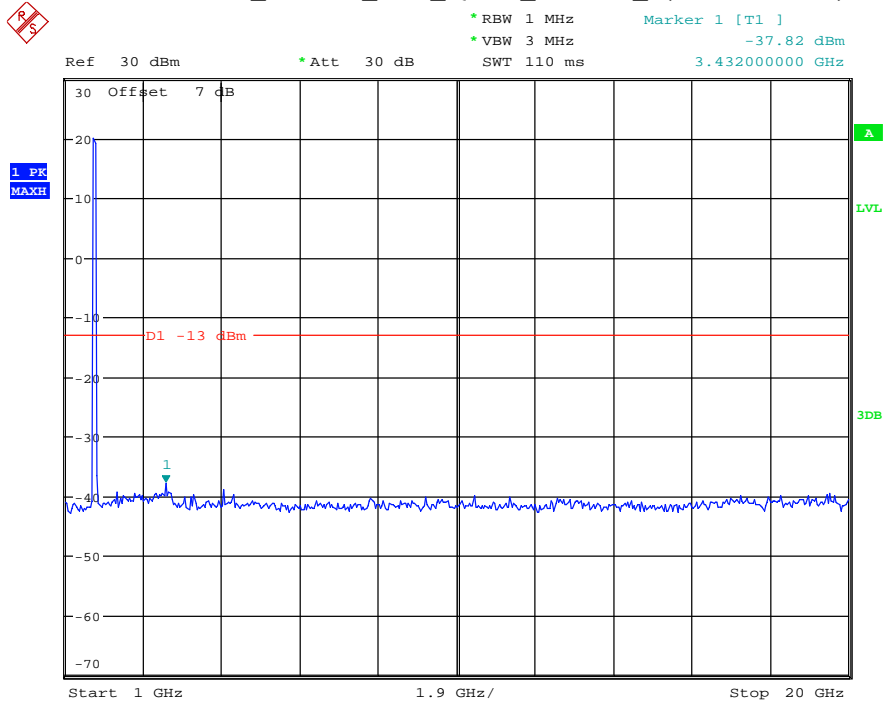

Band 4_15 MHz_Low_QPSK_RB75#0_2(1GHz-20GHz)

Date: 18.MAY.2021 19:44:49