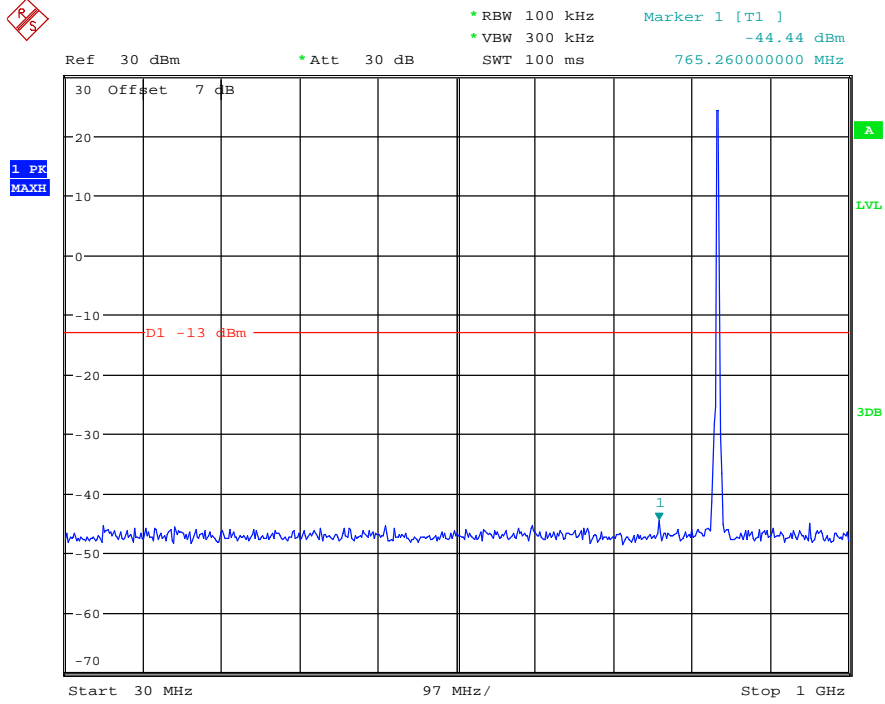

Band 5/Band 26(Part 22H) _1.4 MHz_Middle_QPSK_RB6#0_1(30MHz-1GHz)

Date: 18.MAY.2021 19:51:25