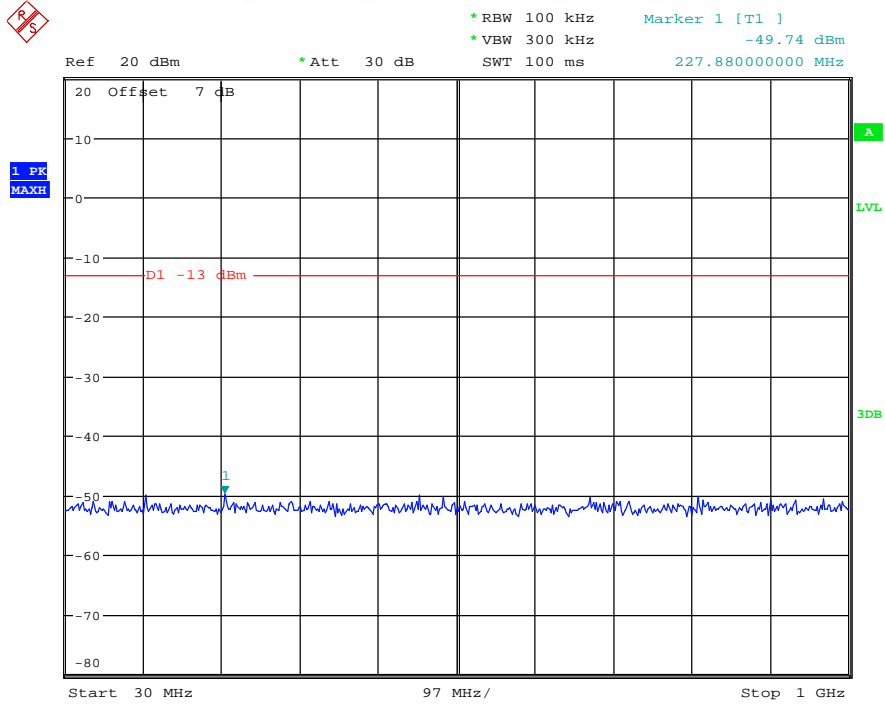

Band 25_1.4 MHz_Middle_QPSK_RB6#0_1(30MHz-1GHz)

Date: 18.MAY.2021 20:29:32