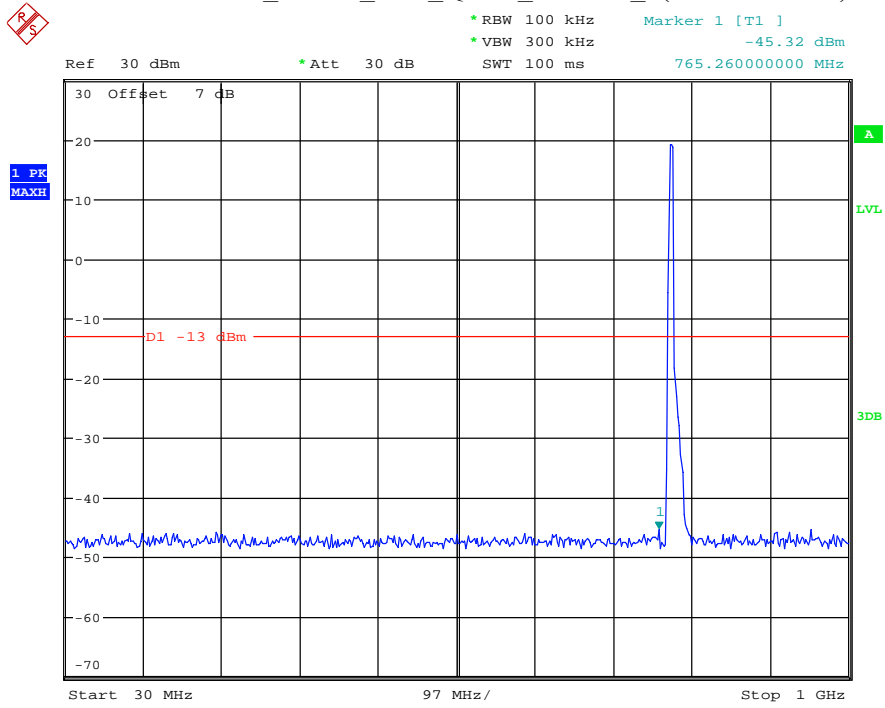

Date: 18.MAY.2021 20:24:54

Band 12_10 MHz_High_QPSK_RB50#0_1(30MHz-1GHz)

Date: 6.AUG.2021 01:47:18

Band 12_10 MHz_High_QPSK_RB50#0_2(1GHz-10GHz)

Date: 18.MAY.2021 20:25:23

Band 13_5 MHz_Low_QPSK_RB25#0_1(30MHz-1GHz)