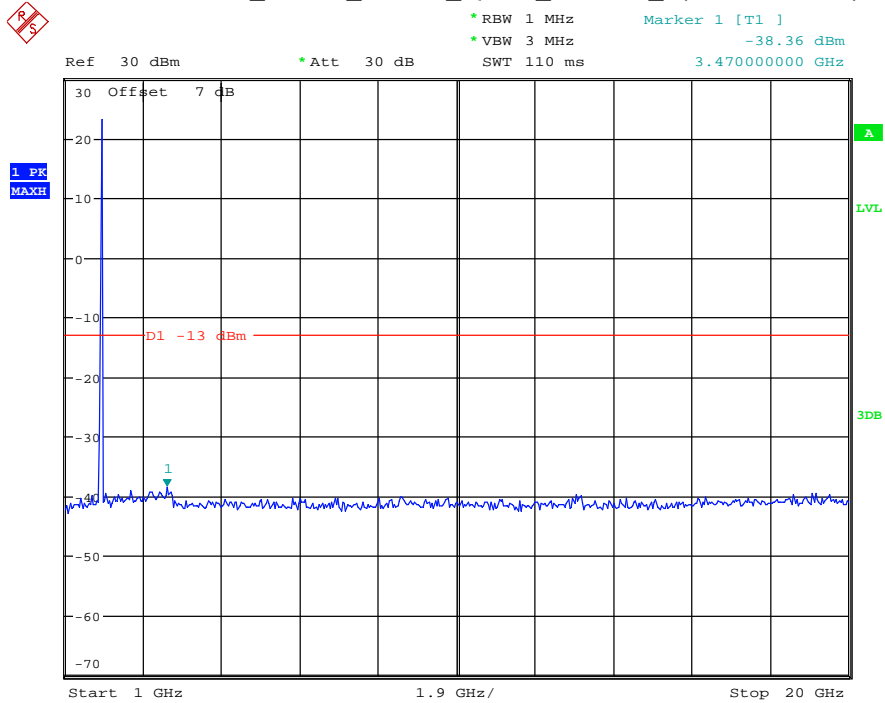

Band 25_5 MHz_Middle_QPSK_RB25#0_2(1GHz-20GHz)

Date: 18.MAY.2021 20:32:46