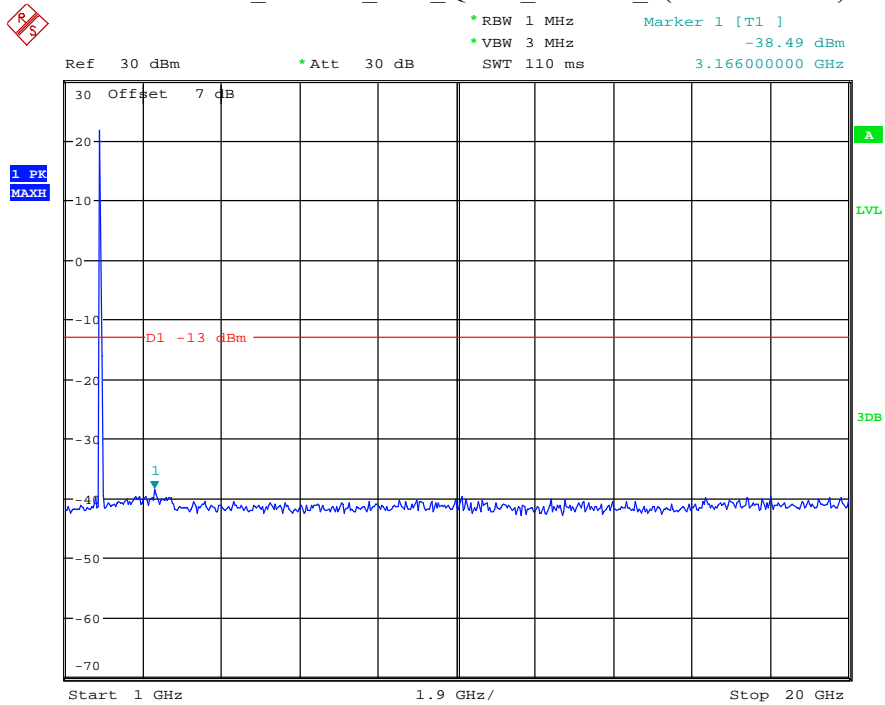

Band 2_15 MHz_Low_QPSK_RB75#0_2(1GHz-20GHz)

Date: 18.MAY.2021 19:14:19