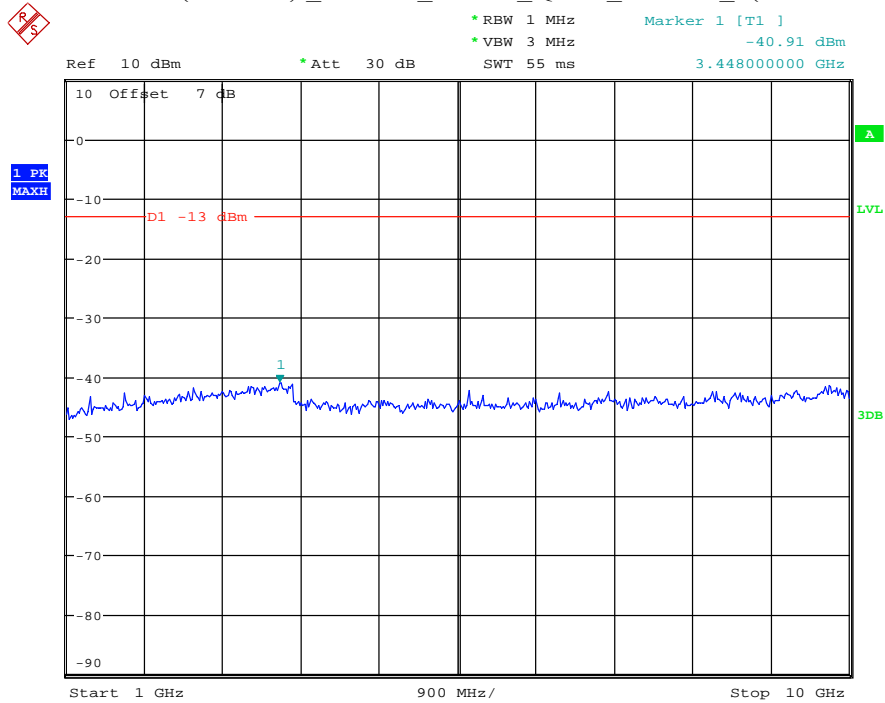

Date: 17.AUG.2021 11:34:12

Band 26(Part 90S) _15 MHz_Low_QPSK_RB75#0_2(1GHz-10GHz)

Date: 17.AUG.2021 11:34:24

Band 26(Part 90S) _15 MHz_Middle_QPSK_RB75#0_1(30MHz-1GHz)

Date: 17.AUG.2021 11:34:51

Band 26(Part 90S) _15 MHz_Middle_QPSK_RB75#0_2(1GHz-10GHz)

Date: 17.AUG.2021 11:35:02

Band 26(Part 90S) _15 MHz_High_QPSK_RB75#0_1(30MHz-1GHz)

Date: 17.AUG.2021 11:35:26

Band 26(Part 90S) _15 MHz_High_QPSK_RB75#0_2(1GHz-10GHz)

Date: 17.AUG.2021 11:35:38

Band 7_5 MHz_Low_QPSK_RB25#0_1(30MHz-1GHz)