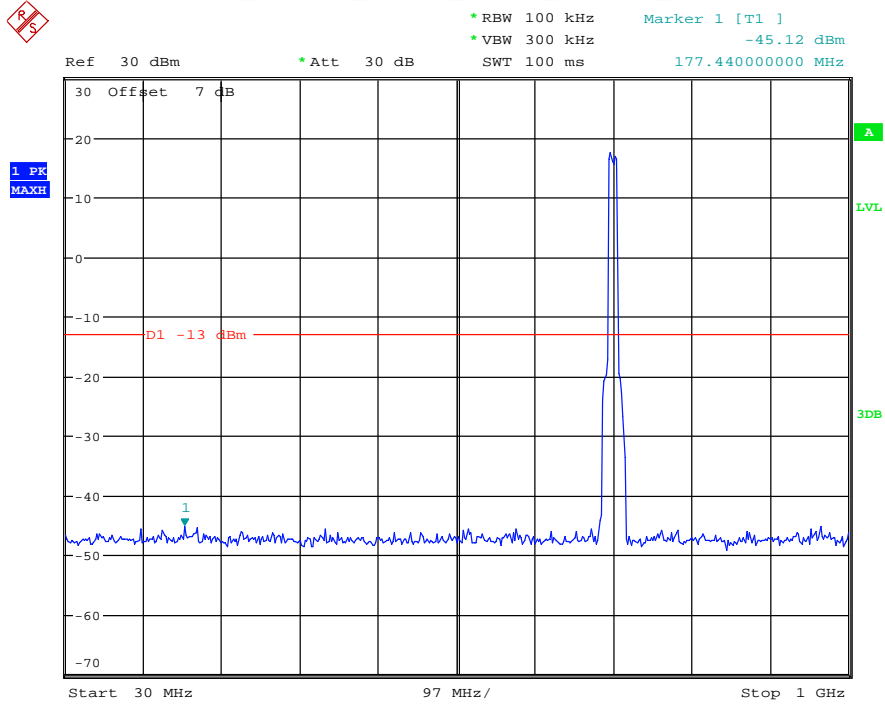

Band 12_10 MHz_Middle_QPSK_RB50#0_1(30MHz-1GHz)

Date: 18.MAY.2021 20:24:43