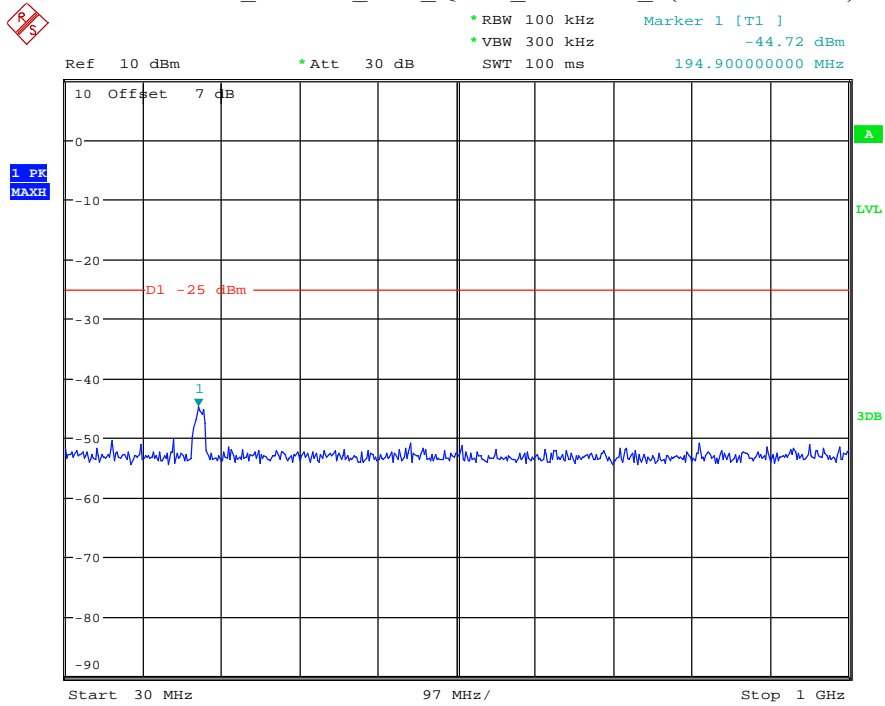

Date: 18.MAY.2021 20:10:18

Band 7_15 MHz_High_QPSK_RB75#0_1(30MHz-1GHz)

Date: 18.MAY.2021 20:10:50

Band 7_15 MHz_High_QPSK_RB75#0_2(1GHz-26.5GHz)

Date: 18.MAY.2021 20:11:01

Band 7_20 MHz_Low_QPSK_RB100#0_1(30MHz-1GHz)