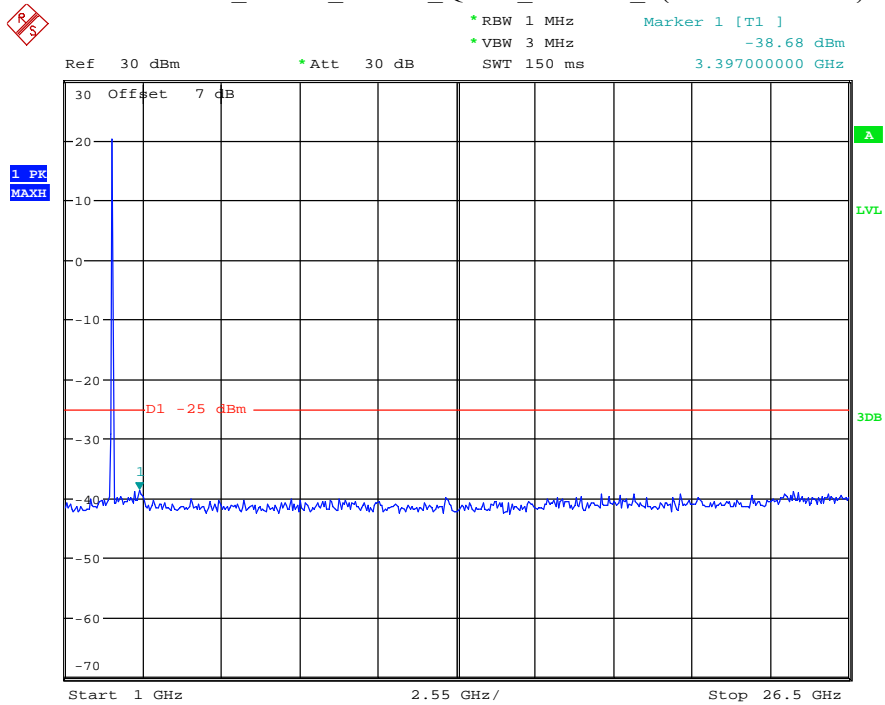

Date: 18.MAY.2021 20:06:12

Band 7_5 MHz_Low_QPSK_RB25#0_2(1GHz-26.5GHz)

Date: 18.MAY.2021 20:06:23

Band 7_5 MHz_Middle_QPSK_RB25#0_1(30MHz-1GHz)

Date: 18.MAY.2021 20:06:40

Band 7_5 MHz_Middle_QPSK_RB25#0_2(1GHz-26.5GHz)