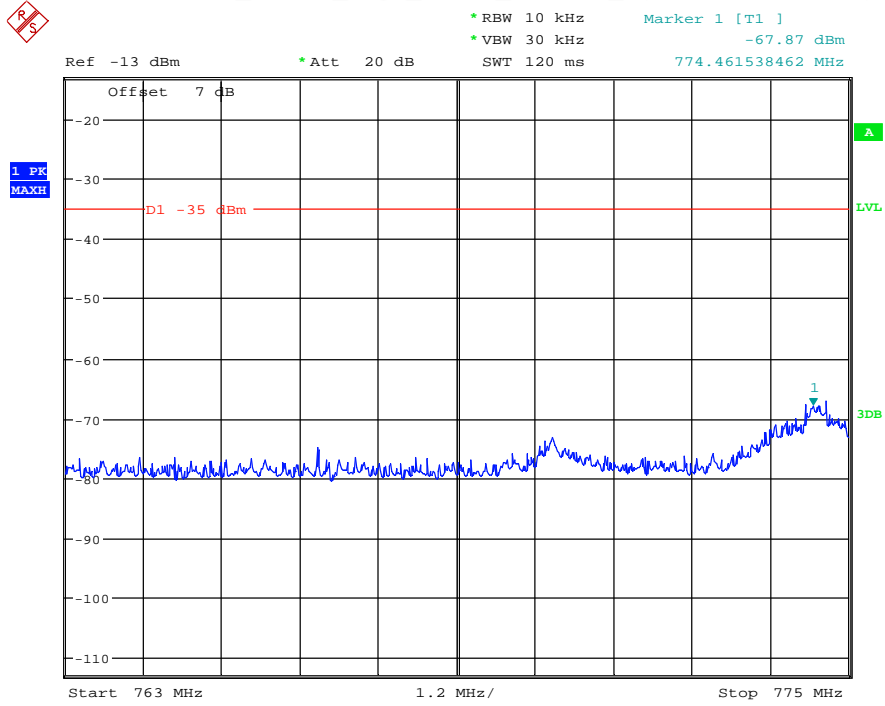

Date: 6.AUG.2021 01:19:43

Band 13_5 MHz_High_QPSK_RB25#0_1(30MHz-1GHz)

Date: 18.MAY.2021 20:27:52

Band 13_5 MHz_High_QPSK_RB25#0_2(1GHz-10GHz)

Date: 18.MAY.2021 20:28:03

Band 13_5 MHz_High_QPSK_RB25#0_3(763MHz-775MHz)