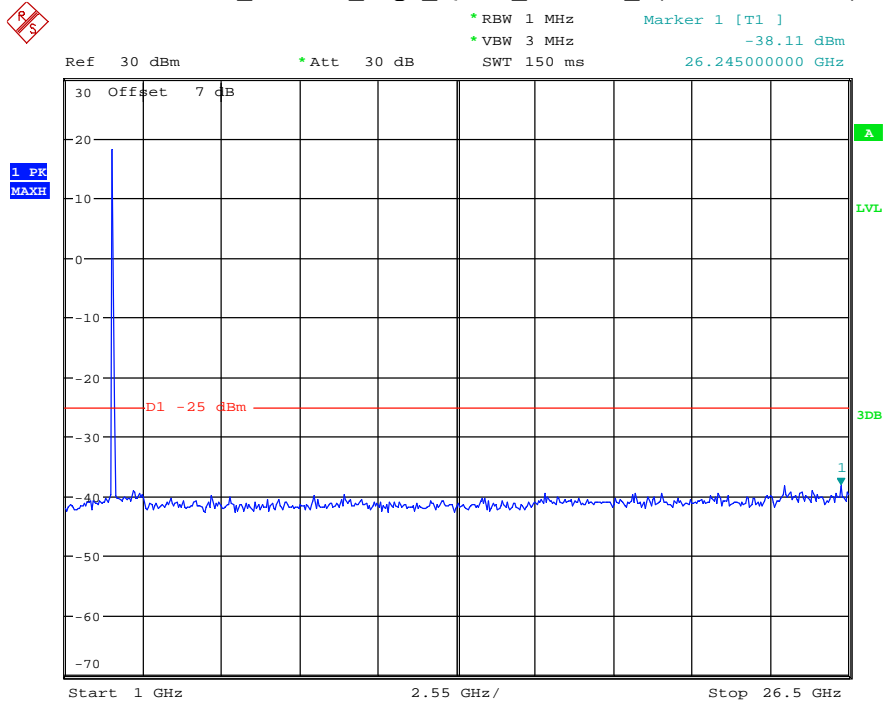

Band 7_15 MHz_High_QPSK_RB75#0_2(1GHz-26.5GHz)

Date: 18.MAY.2021 20:11:01