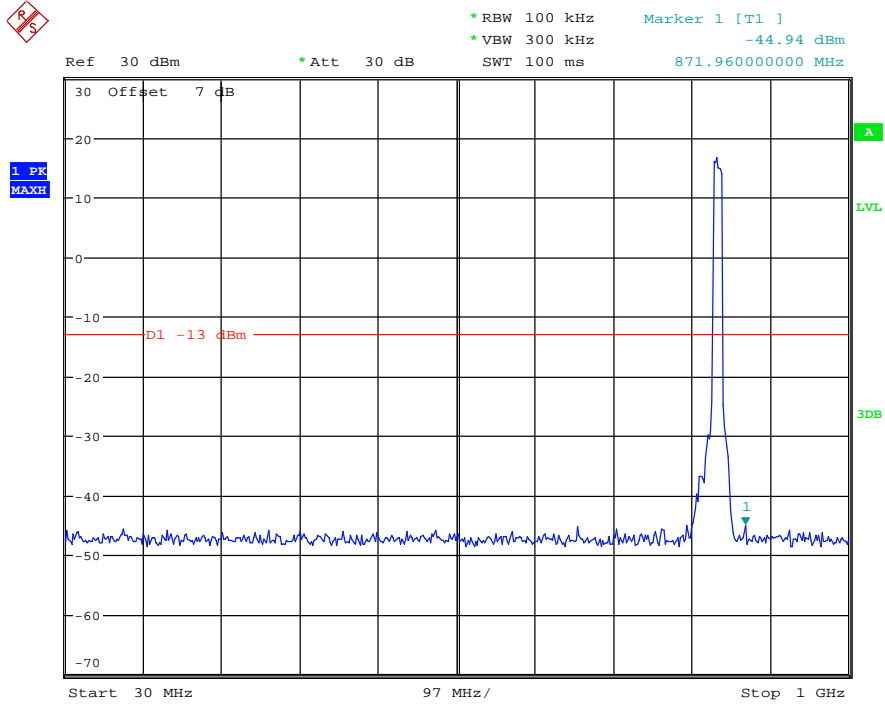

Band 5/Band 26(Part 22H) _10 MHz_Middle_QPSK_RB50#0_1(30MHz-1GHz)

Date: 18.MAY.2021 20:03:35