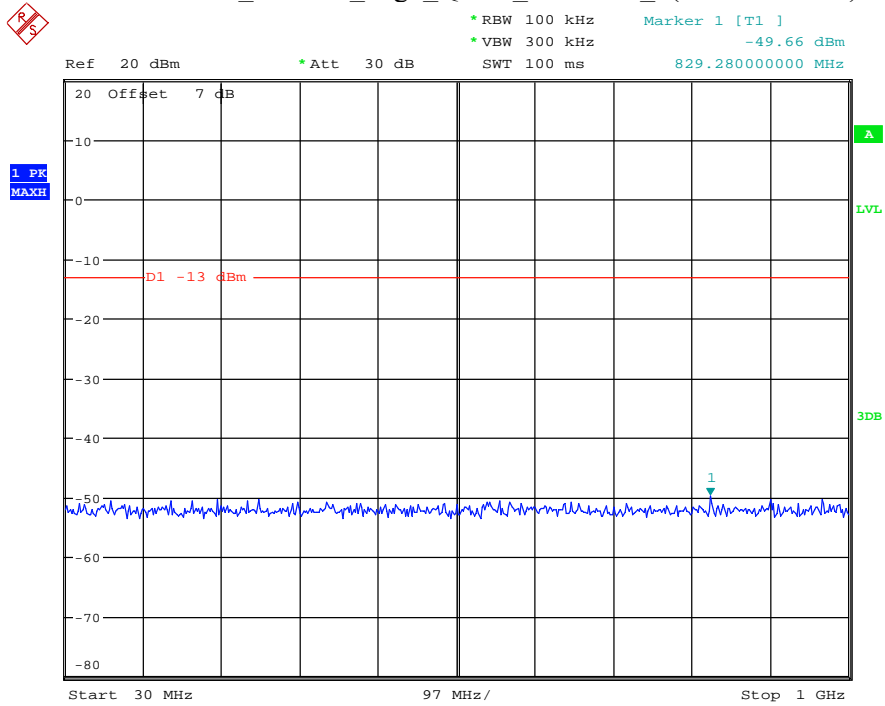

Band 4_20 MHz_High_QPSK_RB100#0_1(30MHz-1GHz)

Date: 18.MAY.2021 19:49:15