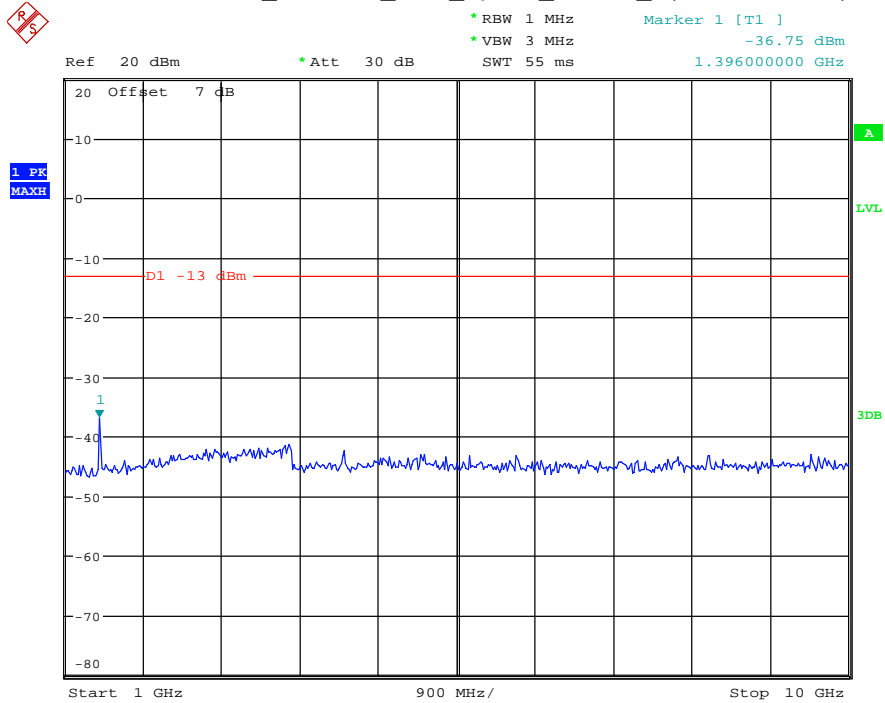

Band 12_1.4 MHz_Low_QPSK_RB6#0_2(1GHz-10GHz)

Date: 18.MAY.2021 20:15:58