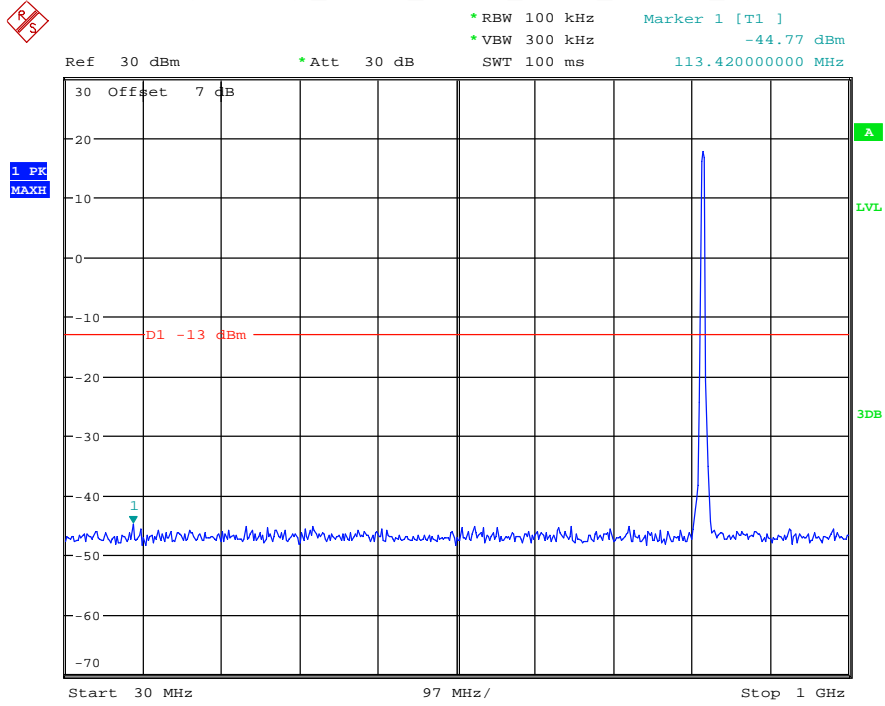

Band 26(Part 90S) _3 MHz_Middle_QPSK_RB15#0_1(30MHz-1GHz)

Date: 17.AUG.2021 10:32:21