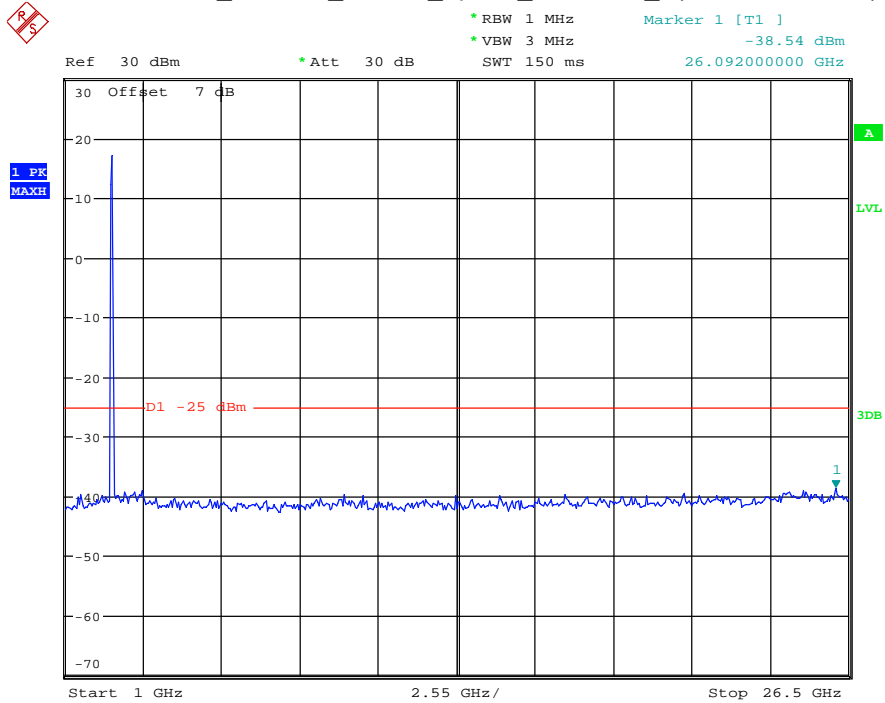

Date: 18.MAY.2021 20:11:28

Band 7_20 MHz_Low_QPSK_RB100#0_2(1GHz-26.5GHz)

Date: 18.MAY.2021 20:11:39

Band 7_20 MHz_Middle_QPSK_RB100#0_1(30MHz-1GHz)

Date: 18.MAY.2021 20:12:02

Band 7_20 MHz_Middle_QPSK_RB100#0_2(1GHz-26.5GHz)