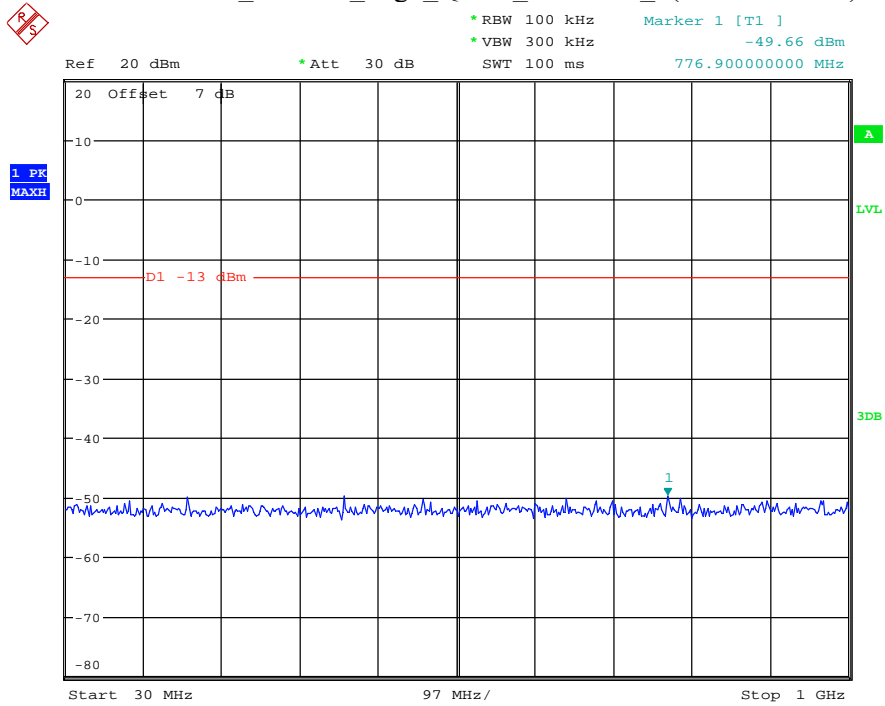

Band 2_20 MHz_High_QPSK_RB100#0_1(30MHz-1GHz)

Date: 18.MAY.2021 19:26:43