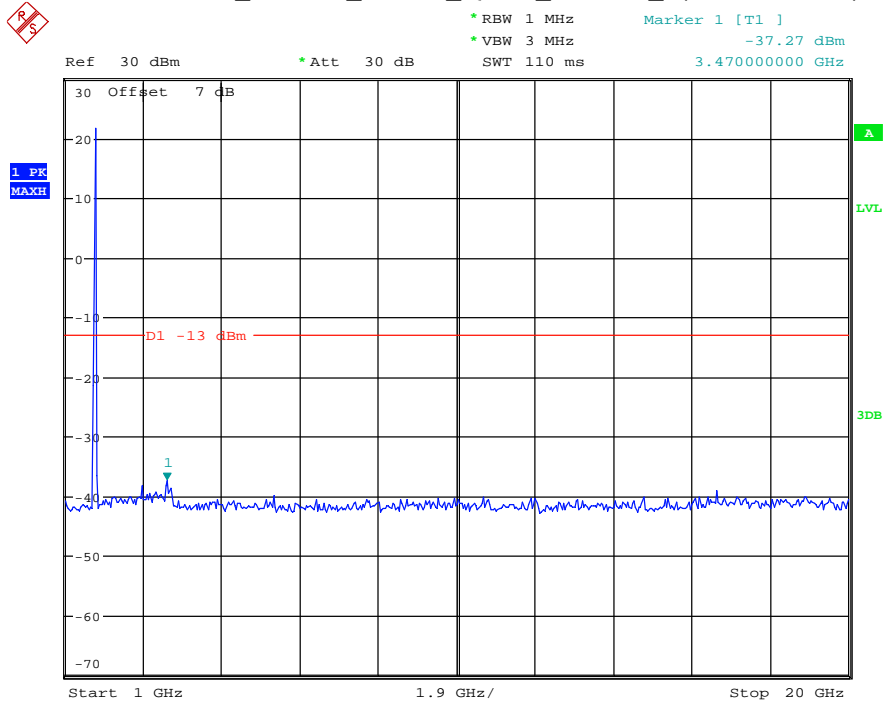

Band 4_10 MHz_Middle_QPSK_RB50#0_2(1GHz-20GHz)

Date: 18.MAY.2021 19:42:22