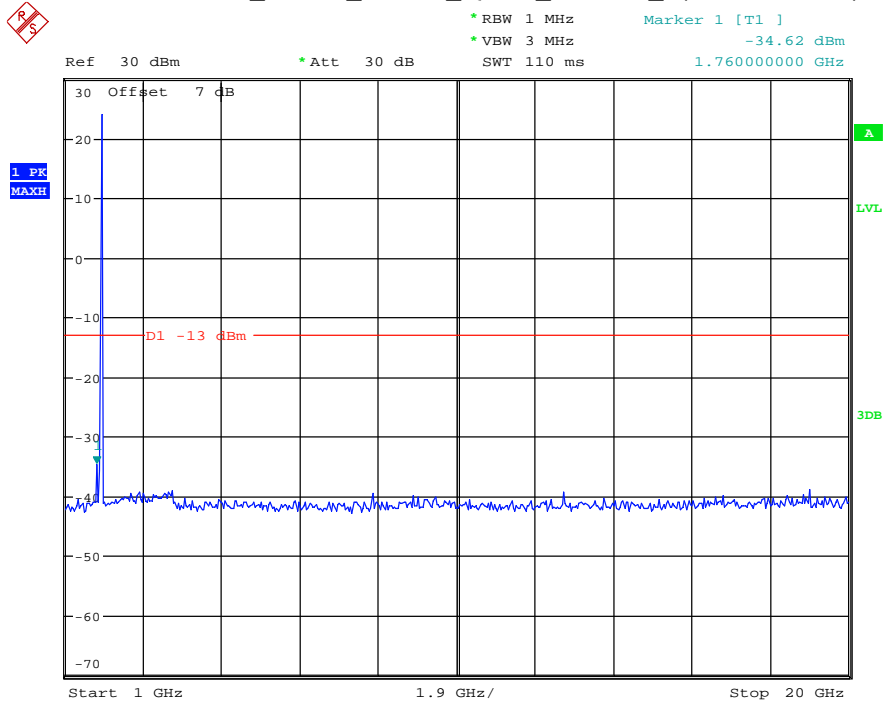

Band 25_3 MHz_Middle_QPSK_RB15#0_2(1GHz-20GHz)

Date: 18.MAY.2021 20:31:17