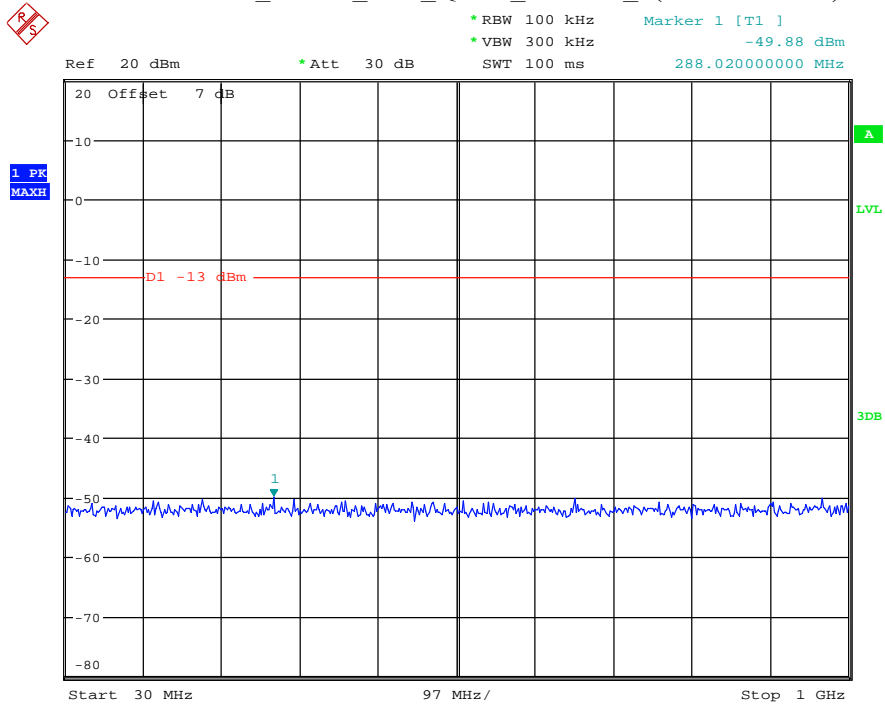

Band 4_5 MHz_Low_QPSK_RB25#0_1(30MHz-1GHz)

Date: 18.MAY.2021 19:38:22