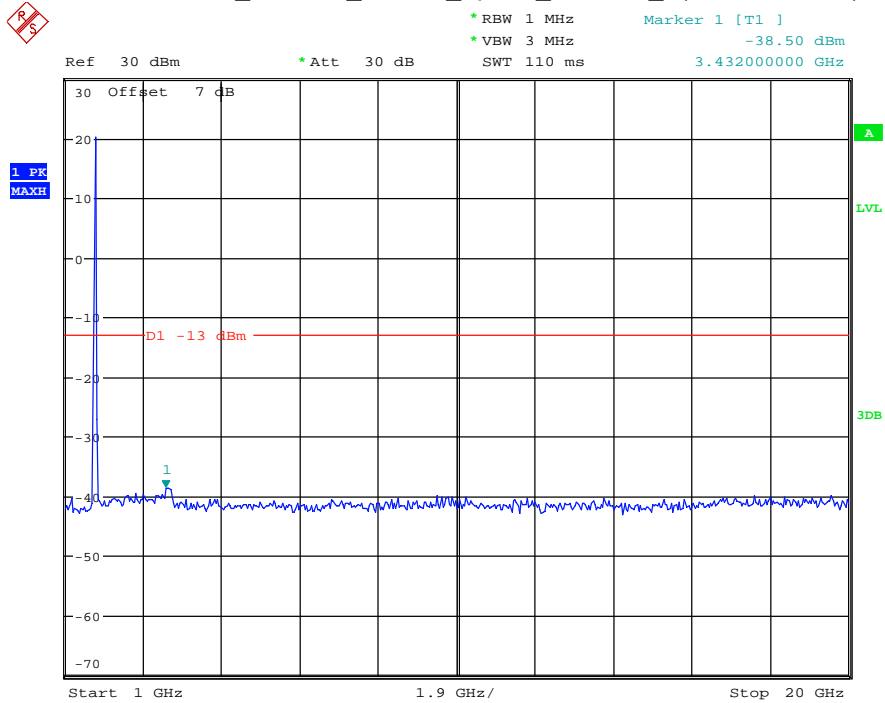

Band 4_15 MHz_Middle_QPSK_RB75#0_2(1GHz-20GHz)

Date: 18.MAY.2021 19:45:26