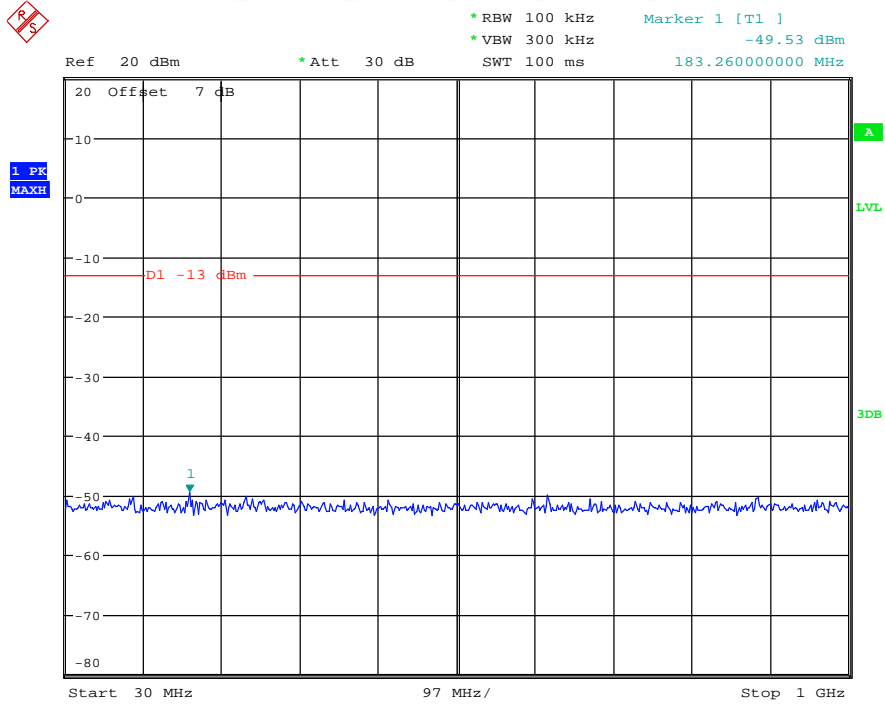

Date: 18.MAY.2021 19:42:52

Band 4_15 MHz_Low_QPSK_RB75#0_1(30MHz-1GHz)

Date: 18.MAY.2021 19:44:38

Band 4_15 MHz_Low_QPSK_RB75#0_2(1GHz-20GHz)

Date: 18.MAY.2021 19:44:49

Band 4_15 MHz_Middle_QPSK_RB75#0_1(30MHz-1GHz)