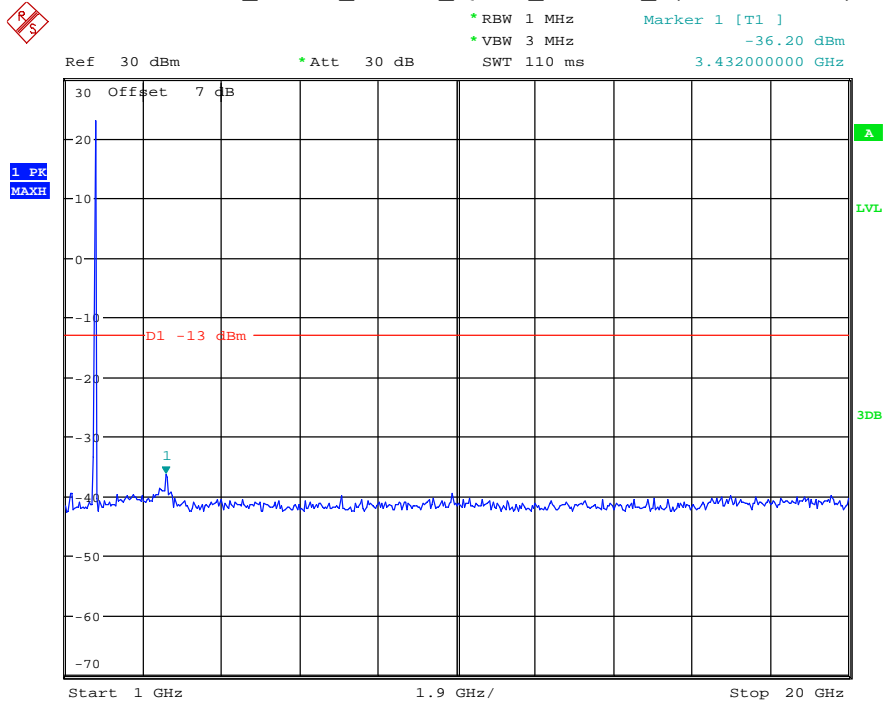

Band 4_5 MHz_Middle_QPSK_RB25#0_2(1GHz-20GHz)

Date: 18.MAY.2021 19:39:00