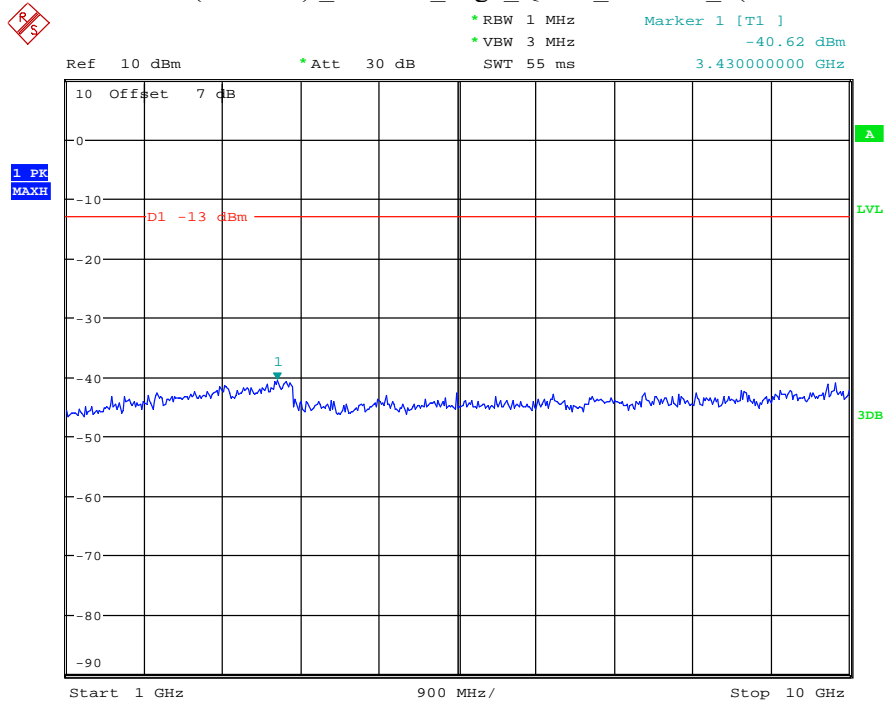

Band 5/Band 26(Part 22H) _10 MHz_High_QPSK_RB50#0_1(30MHz-1GHz)

Date: 18.MAY.2021 20:04:08

Band 5/Band 26(Part 22H) _10 MHz_High_QPSK_RB50#0_2(1GHz-10GHz)

Date: 18.MAY.2021 20:04:18

Band 26(Part 90S) _15 MHz_Low_QPSK_RB75#0_1(30MHz-1GHz)

Date: 17.AUG.2021 11:34:12

Band 26(Part 90S) _15 MHz_Low_QPSK_RB75#0_2(1GHz-10GHz)

Date: 17.AUG.2021 11:34:24

Band 26(Part 90S) _15 MHz_Middle_QPSK_RB75#0_1(30MHz-1GHz)

Date: 17.AUG.2021 11:34:51

Band 26(Part 90S) _15 MHz_Middle_QPSK_RB75#0_2(1GHz-10GHz)

Date: 17.AUG.2021 11:35:02

Band 26(Part 90S) _15 MHz_High_QPSK_RB75#0_1(30MHz-1GHz)

Date: 17.AUG.2021 11:35:26

Band 26(Part 90S) _15 MHz_High_QPSK_RB75#0_2(1GHz-10GHz)

Date: 17.AUG.2021 11:35:38

Band 7_5 MHz_Low_QPSK_RB25#0_1(30MHz-1GHz)