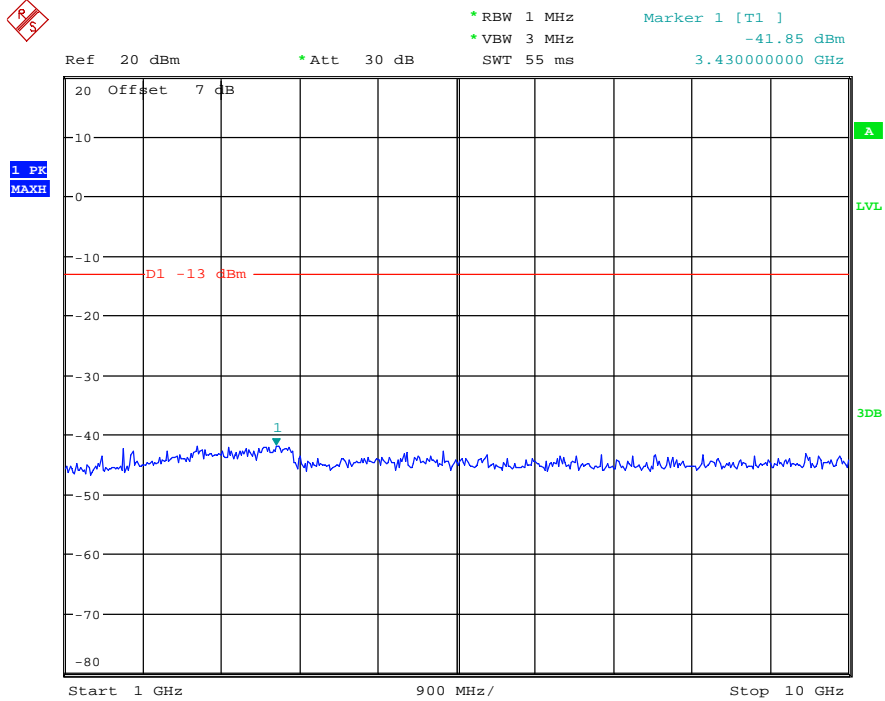

Band 5/Band 26(Part 22H) _3 MHz_Low_QPSK_RB15#0_2(1GHz-10GHz)

Date: 18.MAY.2021 19:56:47

Band 5/Band 26(Part 22H)_3 MHz_Middle_QPSK_RB15#0_1(30MHz-1GHz)

Date: 18.MAY.2021 19:57:08

Band 5/Band 26(Part 22H)_3 MHz_Middle_QPSK_RB15#0_2(1GHz-10GHz)