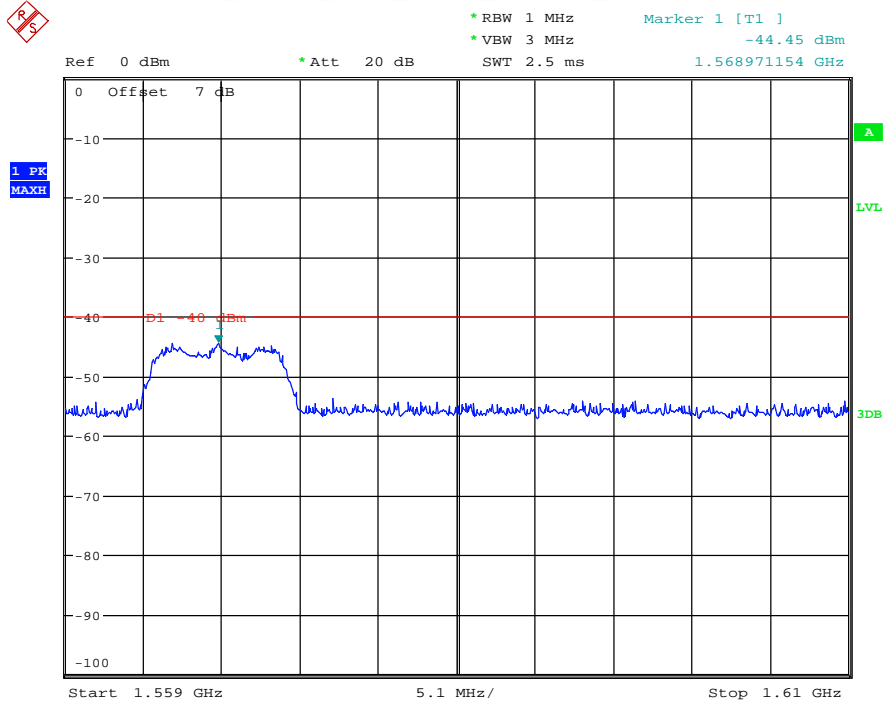

Band 13_5 MHz_High_QPSK_RB25#0_5(1559MHz-1610MHz)

Date: 6.AUG.2021 01:44:36