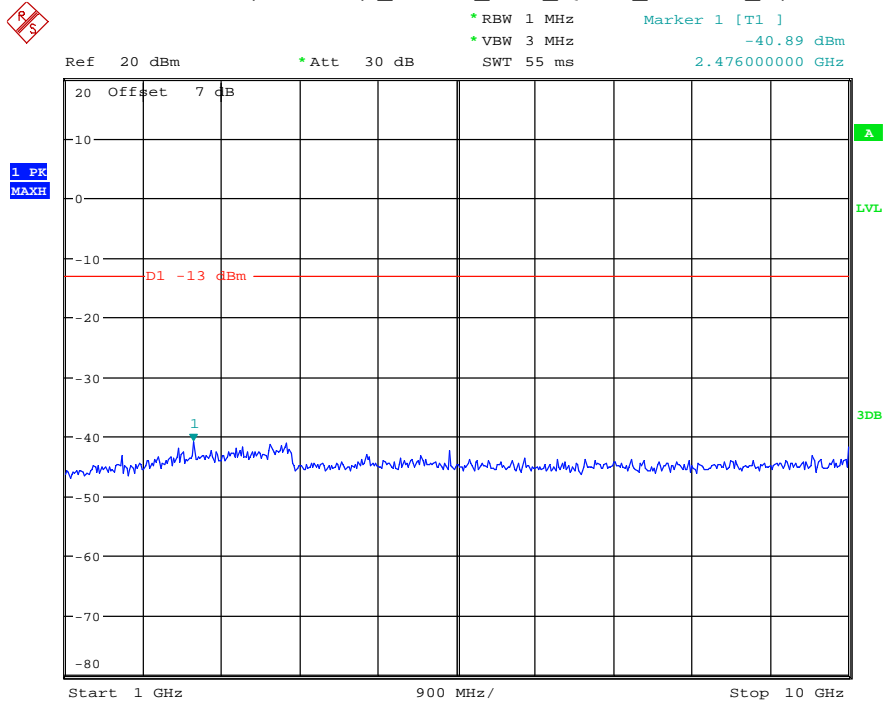

Band 5/Band 26(Part 22H) _5 MHz_Low_QPSK_RB25#0_2(1GHz-10GHz)

Date: 18.MAY.2021 20:00:01