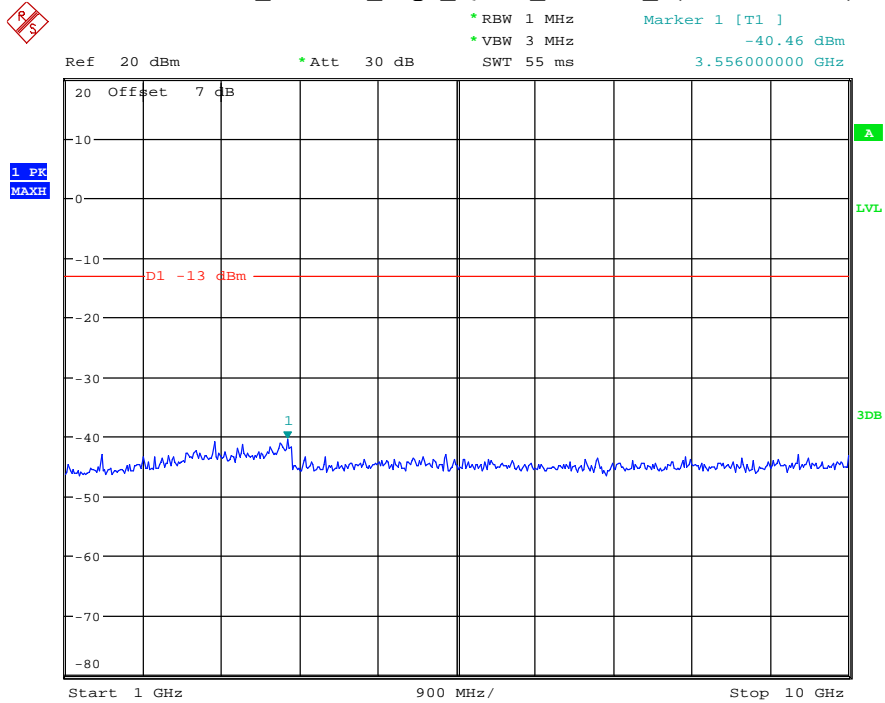

Band 12_10 MHz_High_QPSK_RB50#0_2(1GHz-10GHz)

Date: 18.MAY.2021 20:25:23