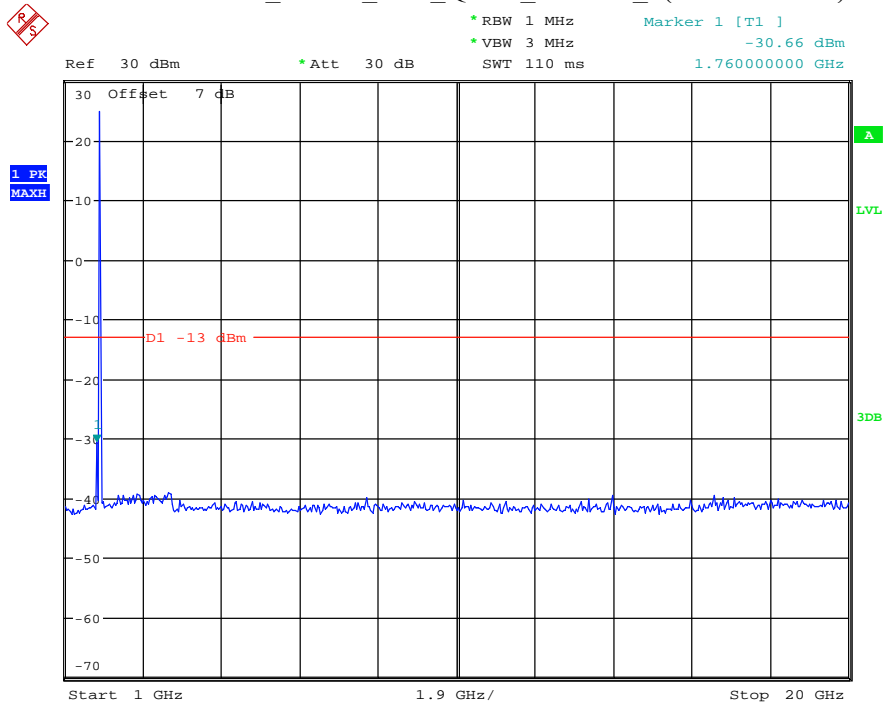

Date: 18.MAY.2021 20:30:00

Band 25_1.4 MHz_High_QPSK_RB6#0_2(1GHz-20GHz)

Date: 18.MAY.2021 20:30:11

Band 25_3 MHz_Low_QPSK_RB15#0_1(30MHz-1GHz)

Date: 18.MAY.2021 20:30:31

Band 25_3 MHz_Low_QPSK_RB15#0_2(1GHz-20GHz)