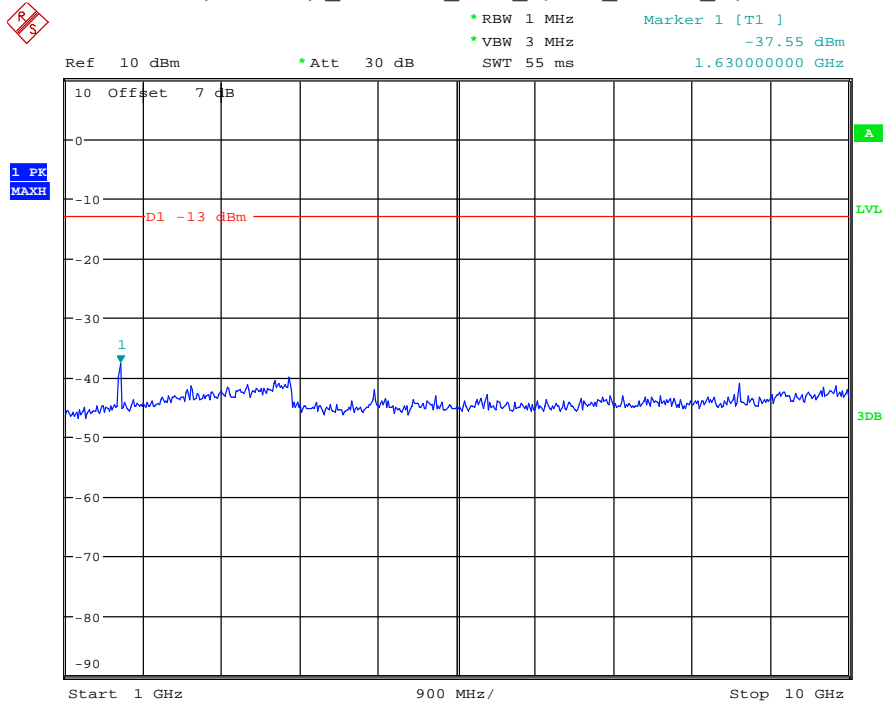

Date: 18.MAY.2021 20:38:10

Band 25_20 MHz_High_QPSK_RB100#0_2(1GHz-20GHz)

Date: 18.MAY.2021 20:38:21

Band 26(Part 90S) _1.4 MHz_Low_QPSK_RB6#0_1(30MHz-1GHz)

Date: 17.AUG.2021 10:30:20

Band 26(Part 90S) _1.4 MHz_Low_QPSK_RB6#0_2(1GHz-10GHz)