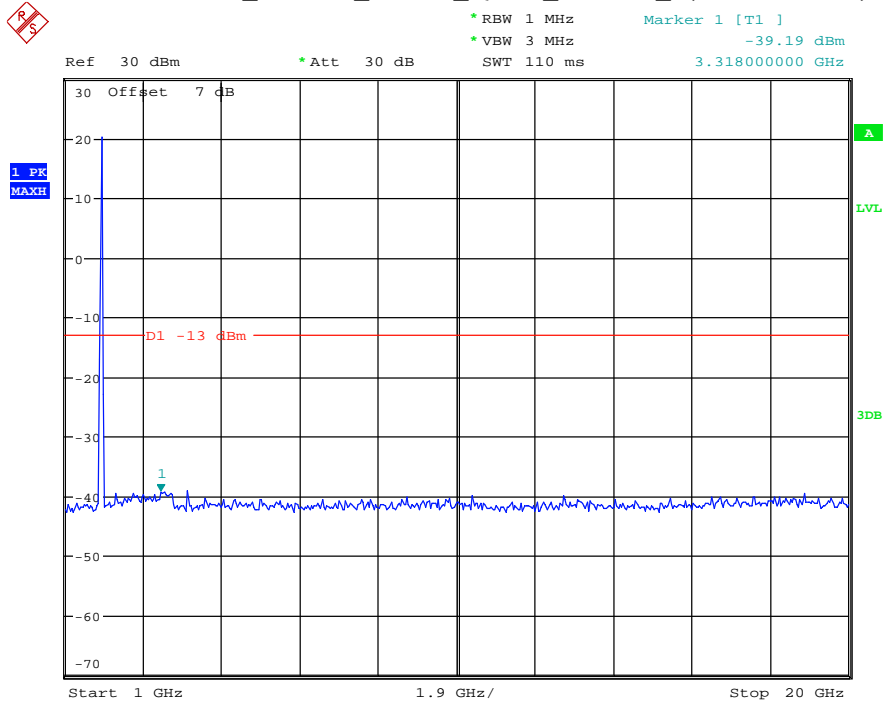

Band 25_15 MHz_Middle_QPSK_RB75#0_2(1GHz-20GHz)

Date: 18.MAY.2021 20:36:01