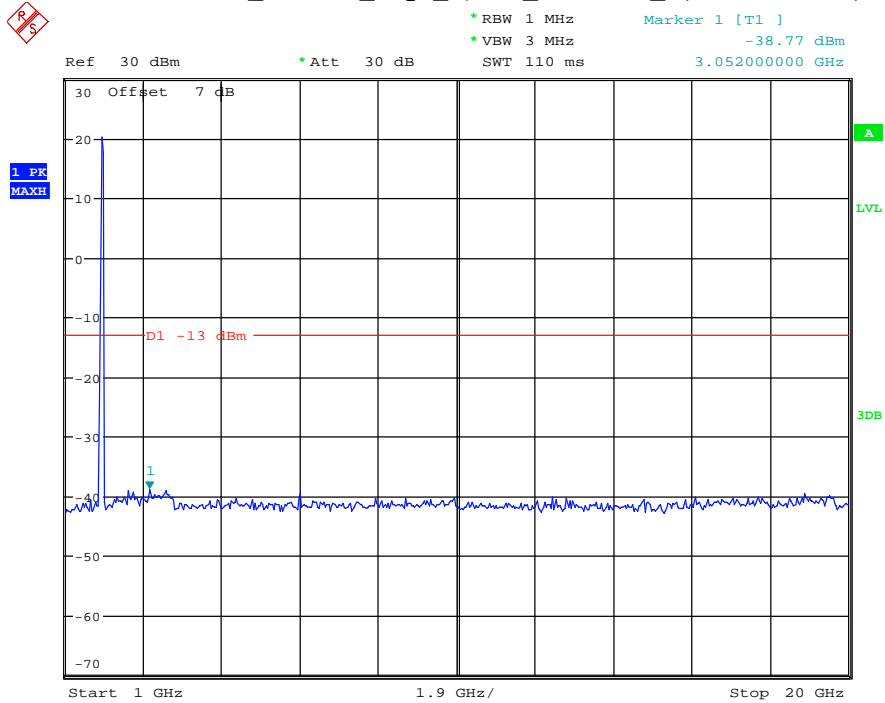

Band 25_20 MHz_High_QPSK_RB100#0_2(1GHz-20GHz)

Date: 18.MAY.2021 20:38:21