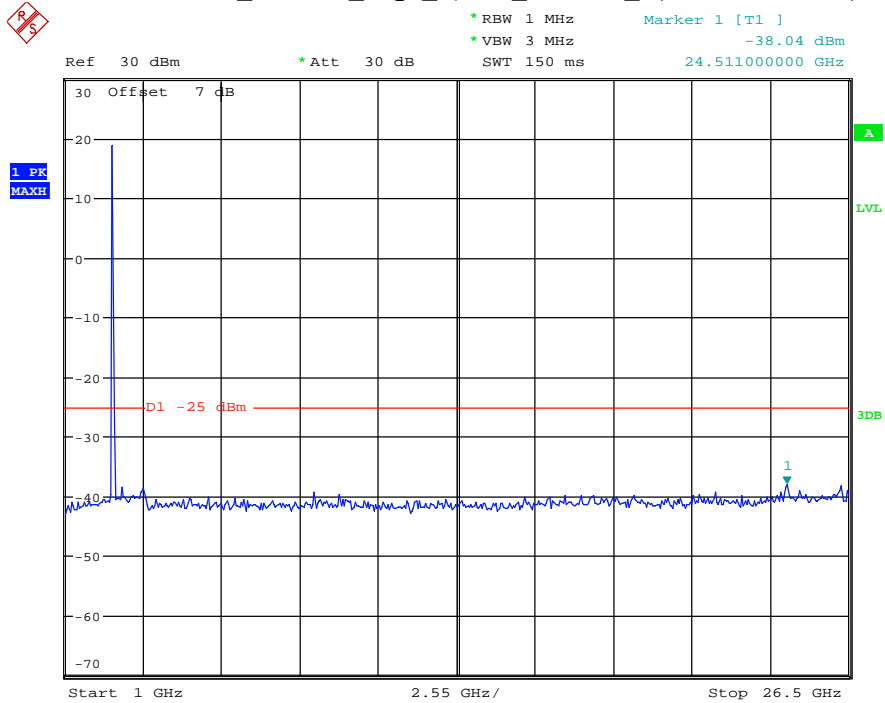

Band 7_10 MHz_High_QPSK_RB50#0_2(1GHz-26.5GHz)

Date: 18.MAY.2021 20:08:59