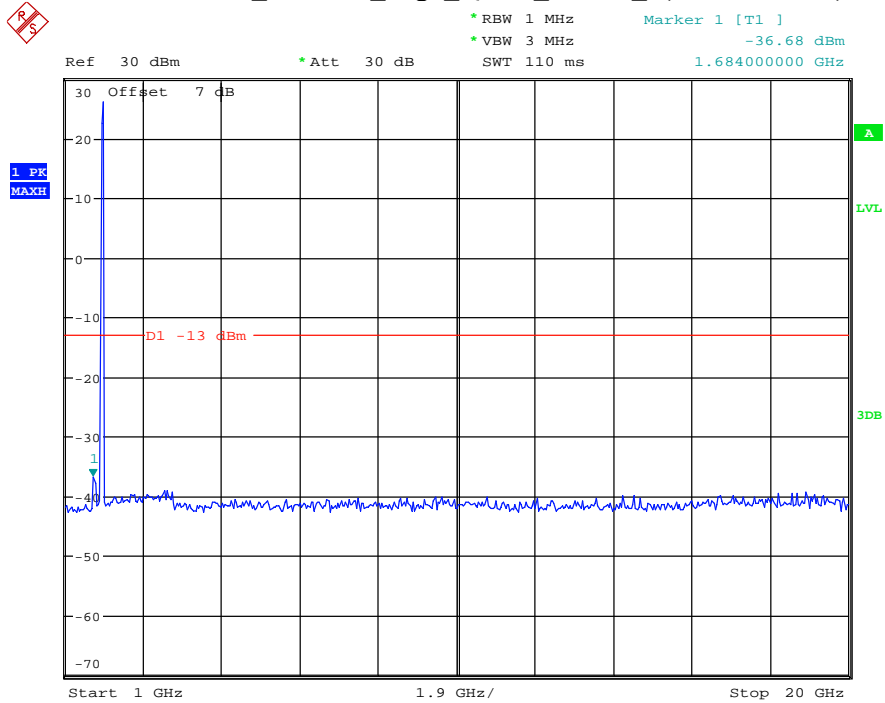

Date: 18.MAY.2021 18:53:44

Band 2_1.4 MHz_Middle_QPSK_RB6#0_2(1GHz-20GHz)

Date: 18.MAY.2021 18:53:55

Band 2_1.4 MHz_High_QPSK_RB6#0_1(30MHz-1GHz)

Date: 18.MAY.2021 18:54:11

Band 2_1.4 MHz_High_QPSK_RB6#0_2(1GHz-20GHz)