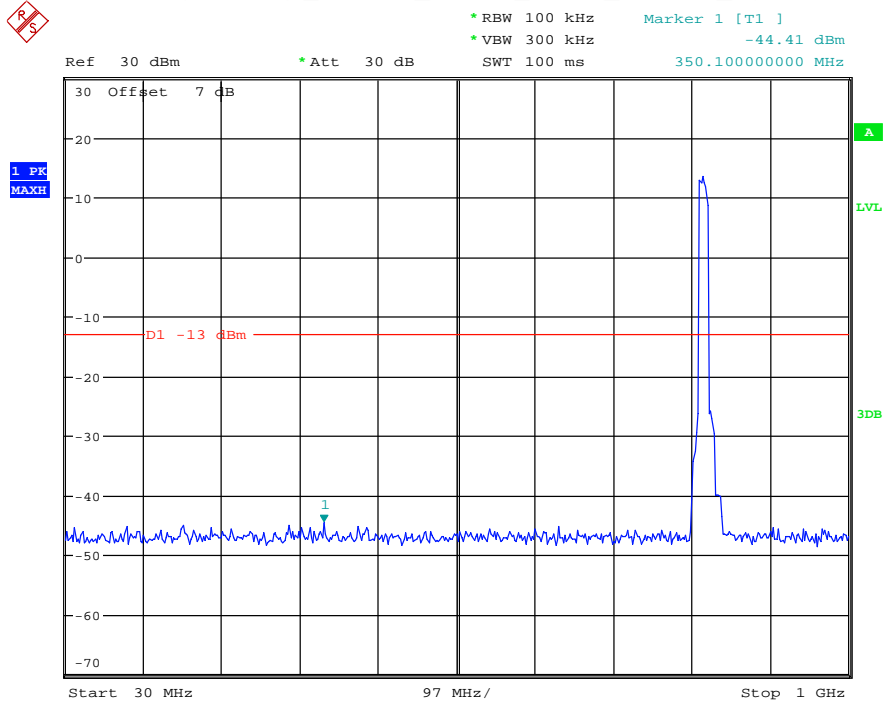

Band 26(Part 90S) _10 MHz_Middle_QPSK_RB50#0_1(30MHz-1GHz)

Date: 17.AUG.2021 10:34:54