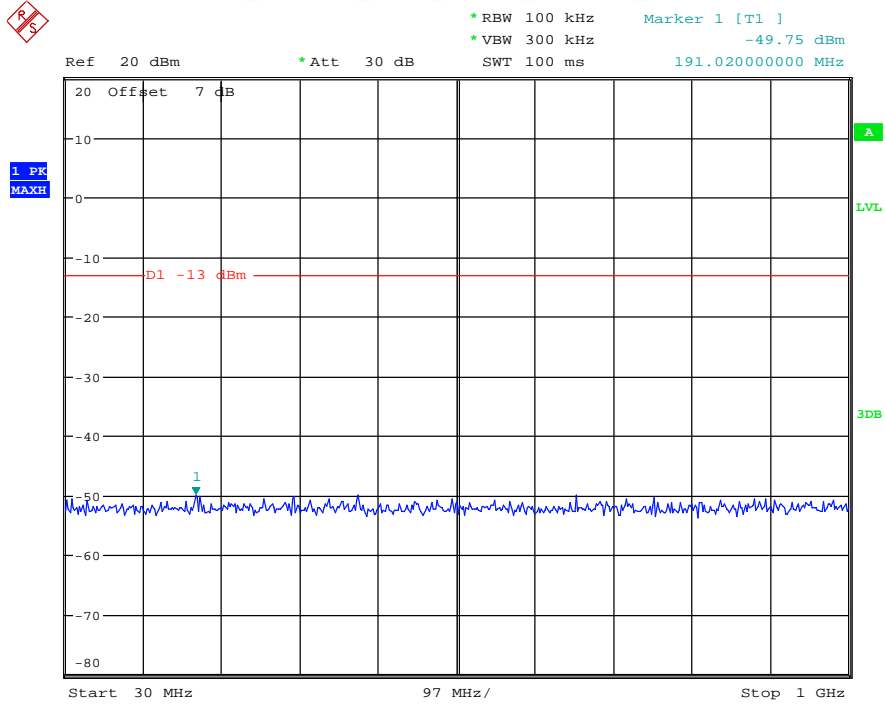

Band 2_15 MHz_High_QPSK_RB75#0_1(30MHz-1GHz)

Date: 18.MAY.2021 19:15:20