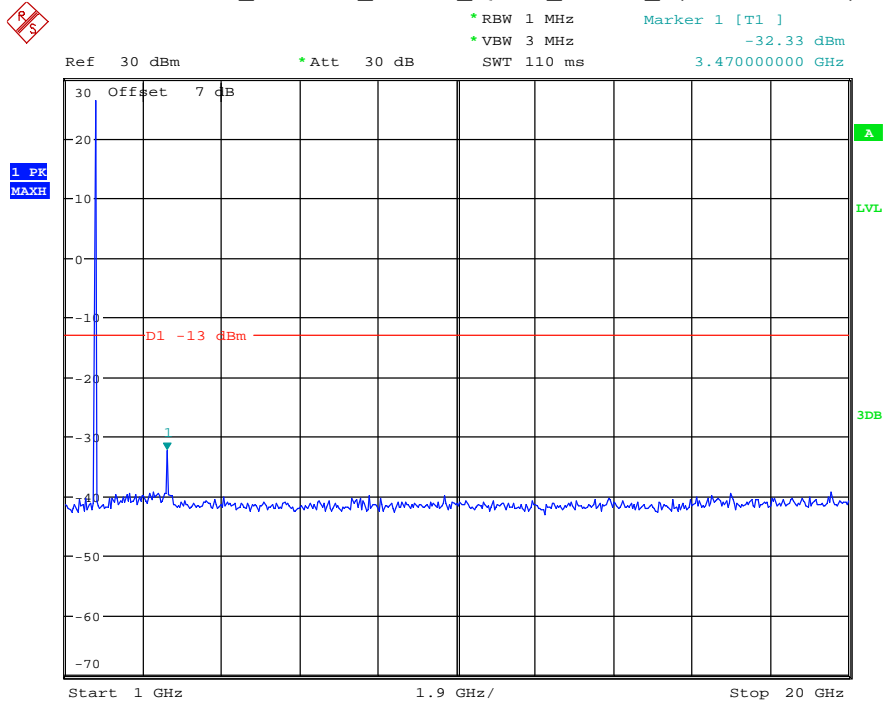

Band 4_1.4 MHz_Middle_QPSK_RB6#0_2(1GHz-20GHz)

Date: 18.MAY.2021 19:27:52