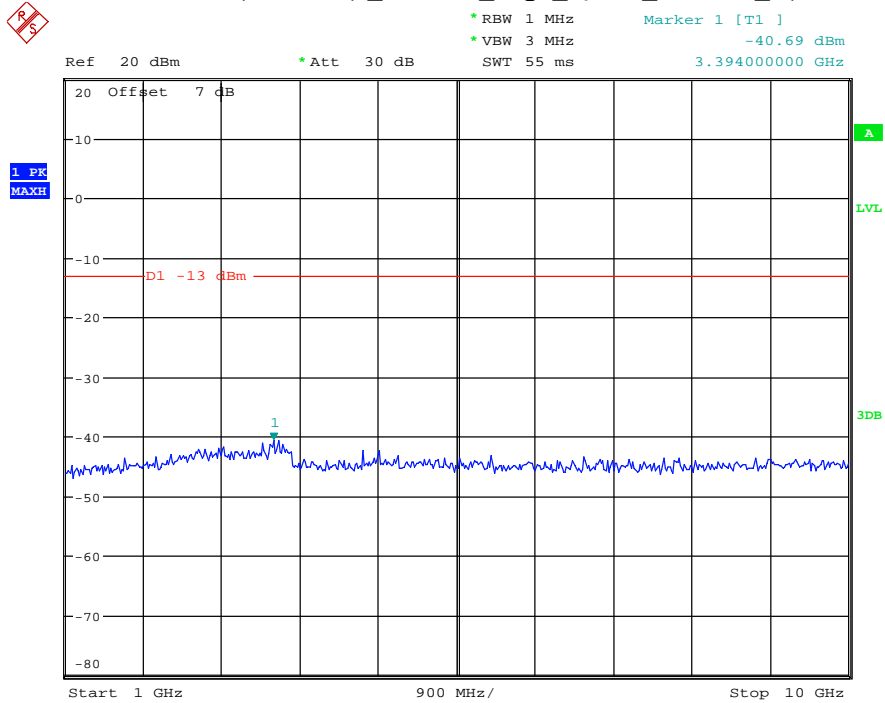

Band 5/Band 26(Part 22H) _10 MHz_High_QPSK_RB50#0_2(1GHz-10GHz)

Date: 18.MAY.2021 20:04:18