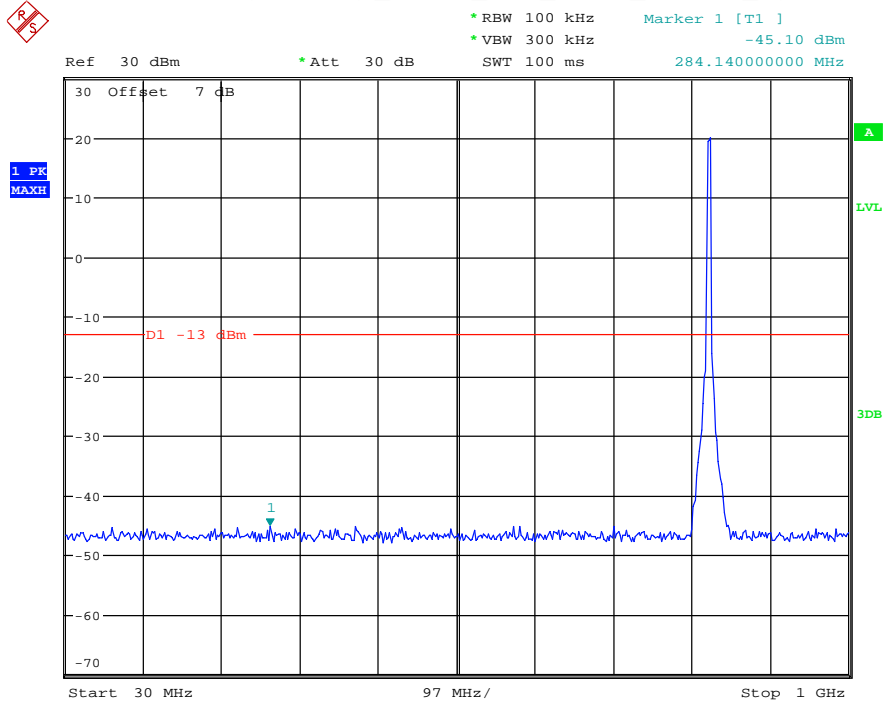

Band 5/Band 26(Part 22H) _5 MHz_Low_QPSK_RB25#0_1(30MHz-1GHz)

Date: 18.MAY.2021 19:59:51