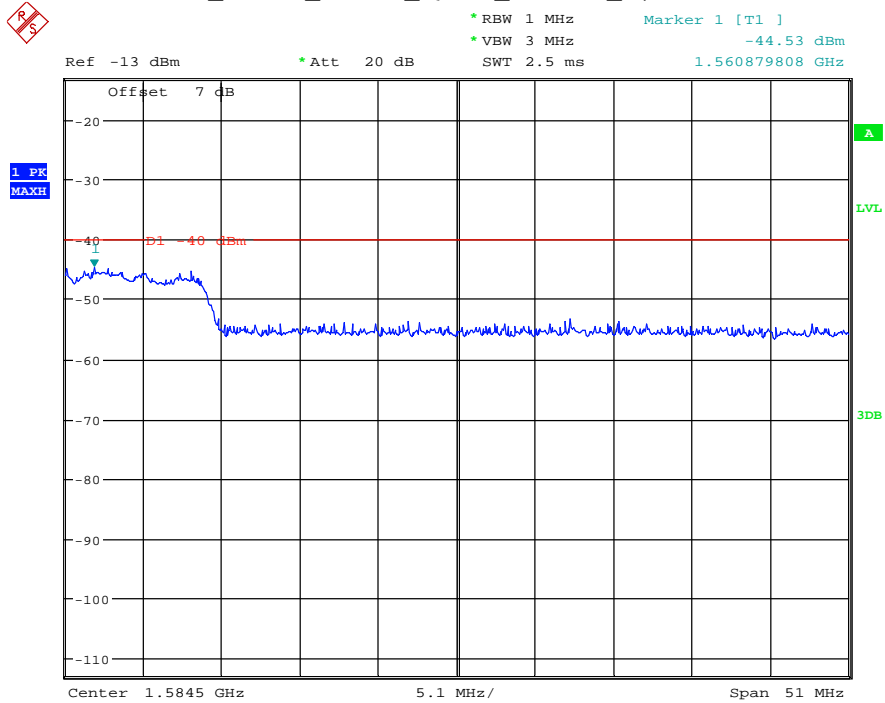

Date: 18.MAY.2021 20:27:32

Band 13_5 MHz_Middle_QPSK_RB25#0_3(763MHz-775MHz)

Date: 6.AUG.2021 01:20:51

Band 13_5 MHz_Middle_QPSK_RB25#0_4(793MHz-805MHz)

Date: 6.AUG.2021 01:38:57

Band 13_5 MHz_Middle_QPSK_RB25#0_5(1559MHz-1610MHz)