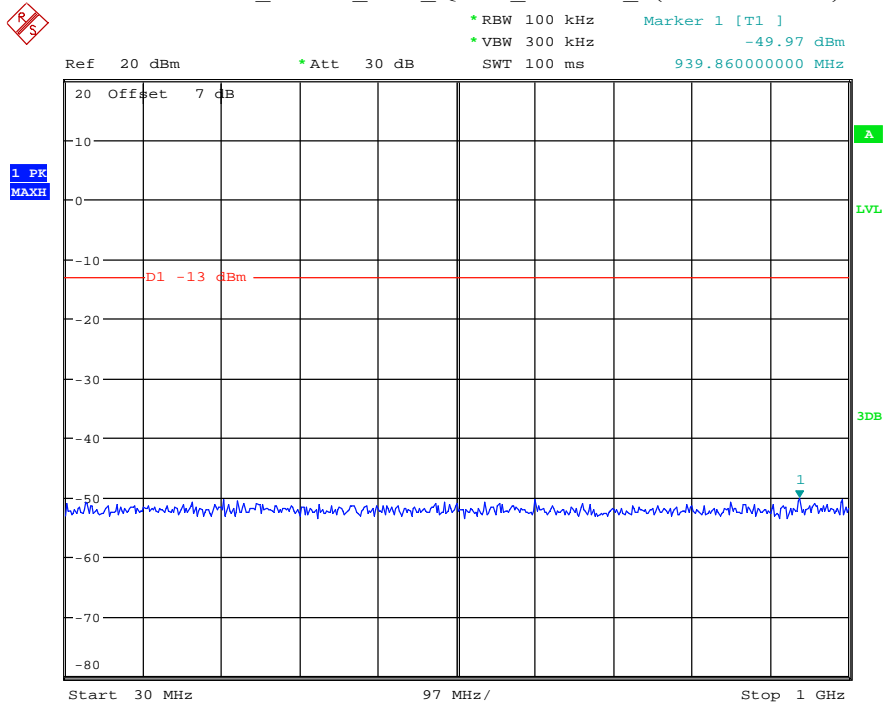

Band 2_5 MHz_Low_QPSK_RB25#0_1(30MHz-1GHz)

Date: 18.MAY.2021 18:56:18