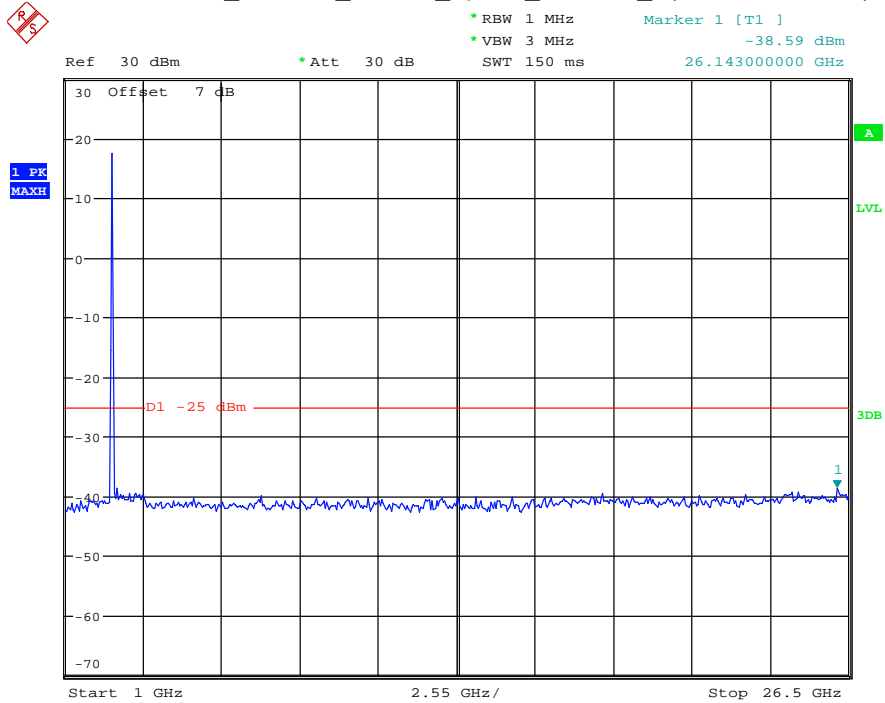

Date: 18.MAY.2021 20:09:30

Band 7_15 MHz_Low_QPSK_RB75#0_2(1GHz-26.5GHz)

Date: 18.MAY.2021 20:09:40

Band 7_15 MHz_Middle_QPSK_RB75#0_1(30MHz-1GHz)

Date: 18.MAY.2021 20:10:07

Band 7_15 MHz_Middle_QPSK_RB75#0_2(1GHz-26.5GHz)