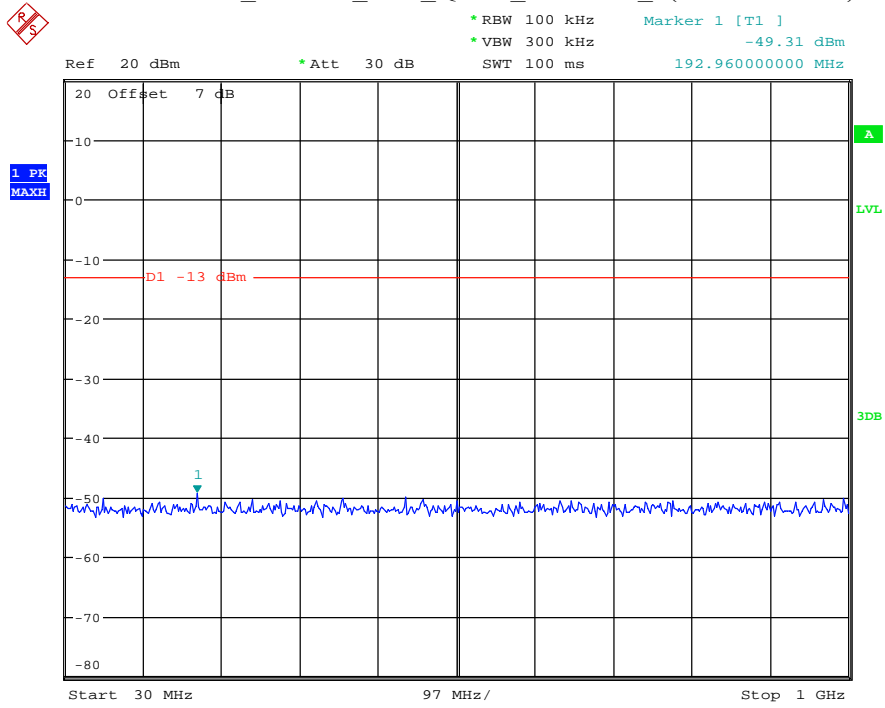

Band 2_20 MHz_Low_QPSK_RB100#0_1(30MHz-1GHz)

Date: 18.MAY.2021 19:25:31