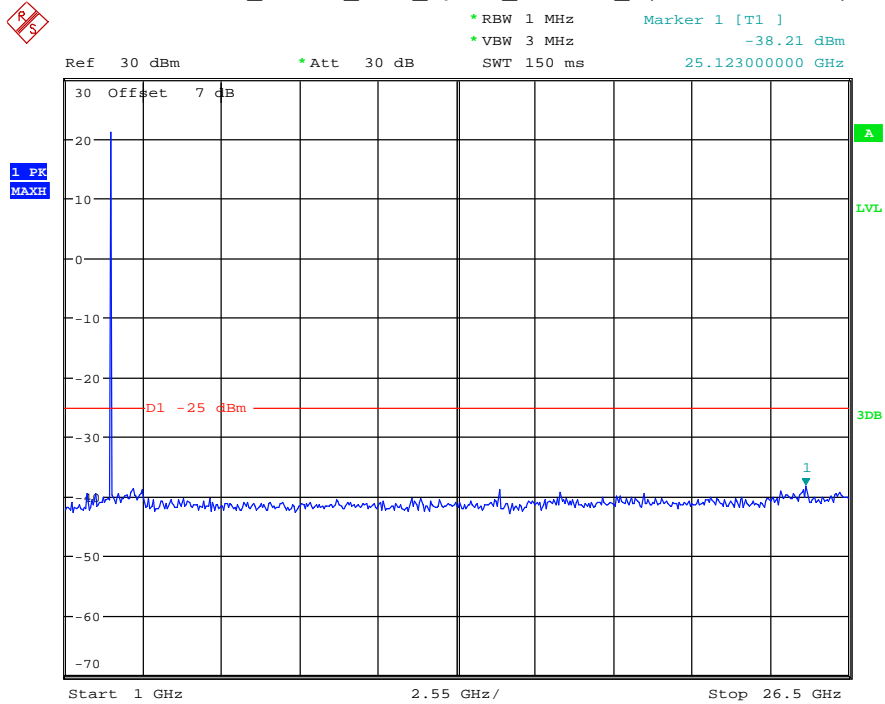

Band 7_5 MHz_Low_QPSK_RB25#0_2(1GHz-26.5GHz)

Date: 18.MAY.2021 20:06:23