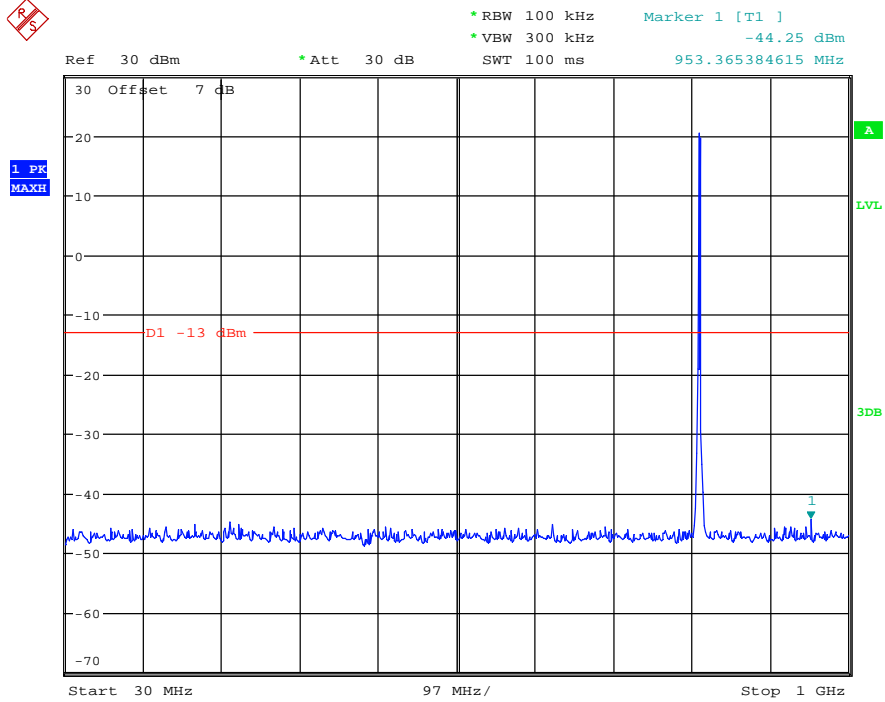

Band 26(Part 90S) _1.4 MHz_Low_QPSK_RB6#0_1(30MHz-1GHz)

Date: 17.AUG.2021 10:30:20