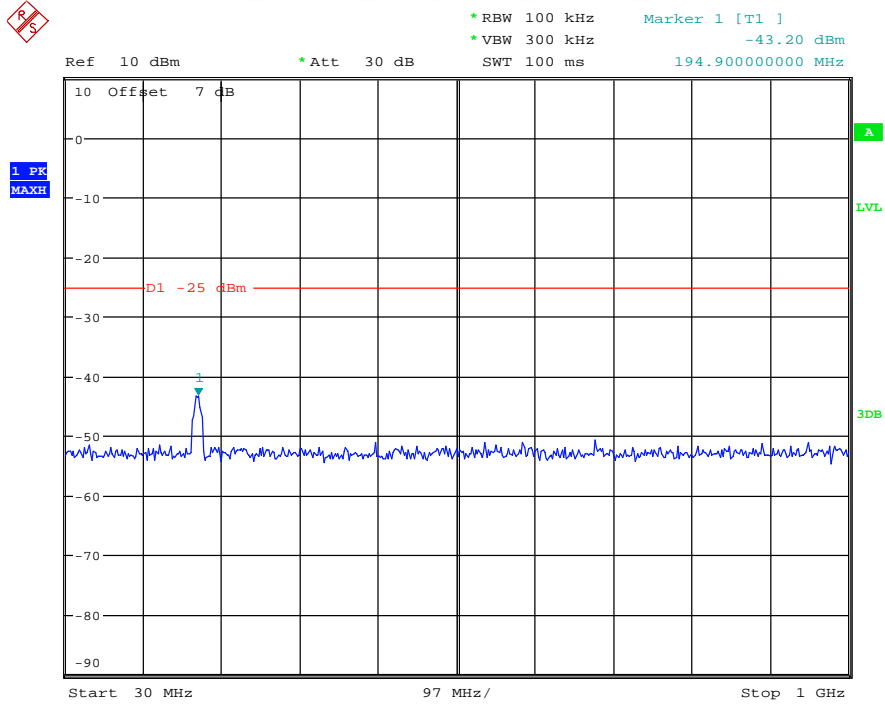

Date: 18.MAY.2021 20:08:26

Band 7_10 MHz_High_QPSK_RB50#0_1(30MHz-1GHz)

Date: 18.MAY.2021 20:08:49

Band 7_10 MHz_High_QPSK_RB50#0_2(1GHz-26.5GHz)

Date: 18.MAY.2021 20:08:59

Band 7_15 MHz_Low_QPSK_RB75#0_1(30MHz-1GHz)