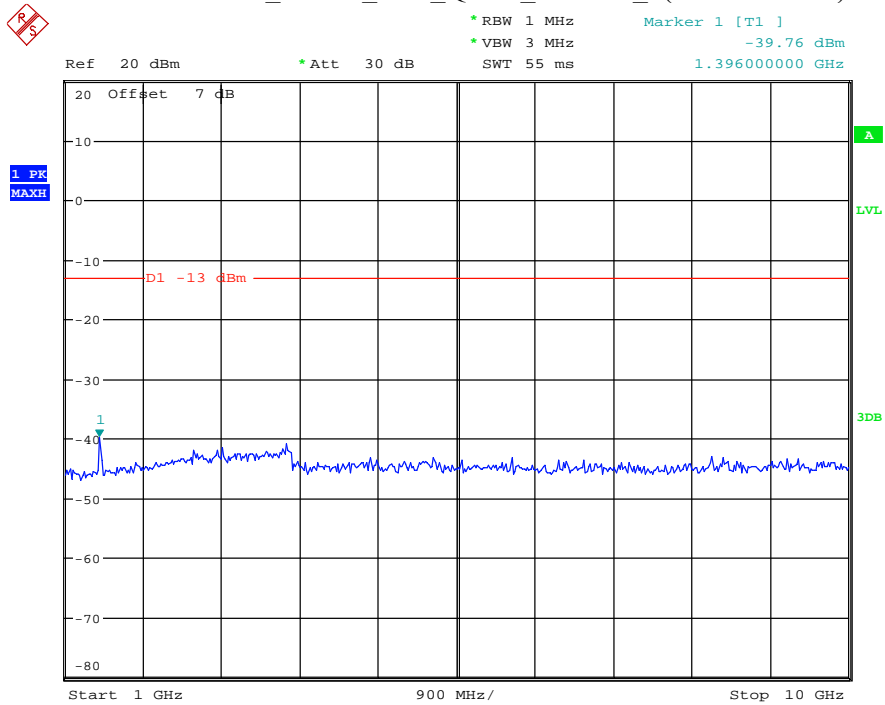

Band 12_3 MHz_Low_QPSK_RB15#0_2(1GHz-10GHz)

Date: 18.MAY.2021 20:19:43