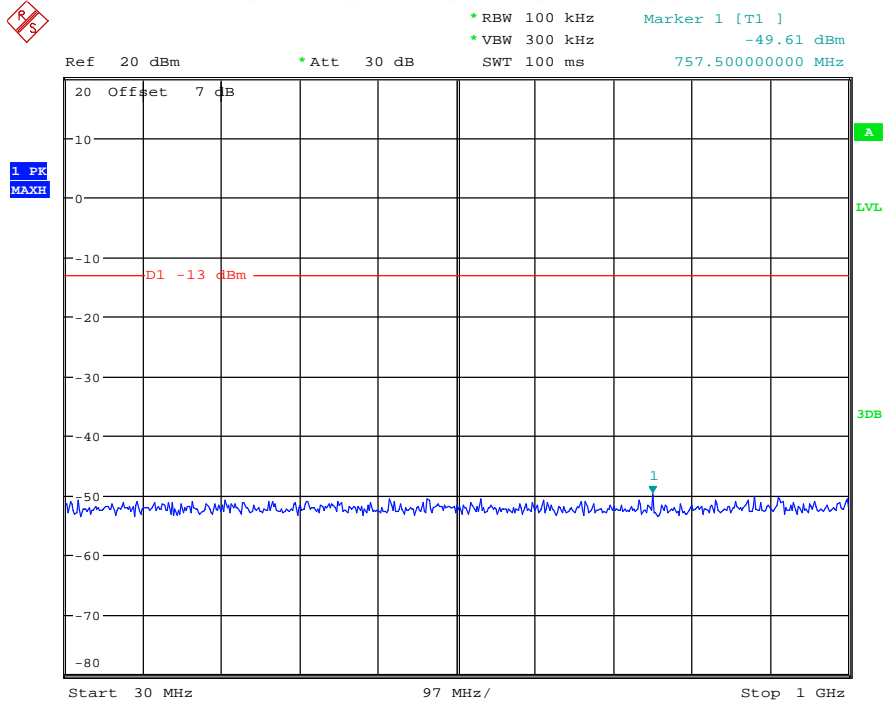

Band 25_5 MHz_Middle_QPSK_RB25#0_1(30MHz-1GHz)

Date: 18.MAY.2021 20:32:32