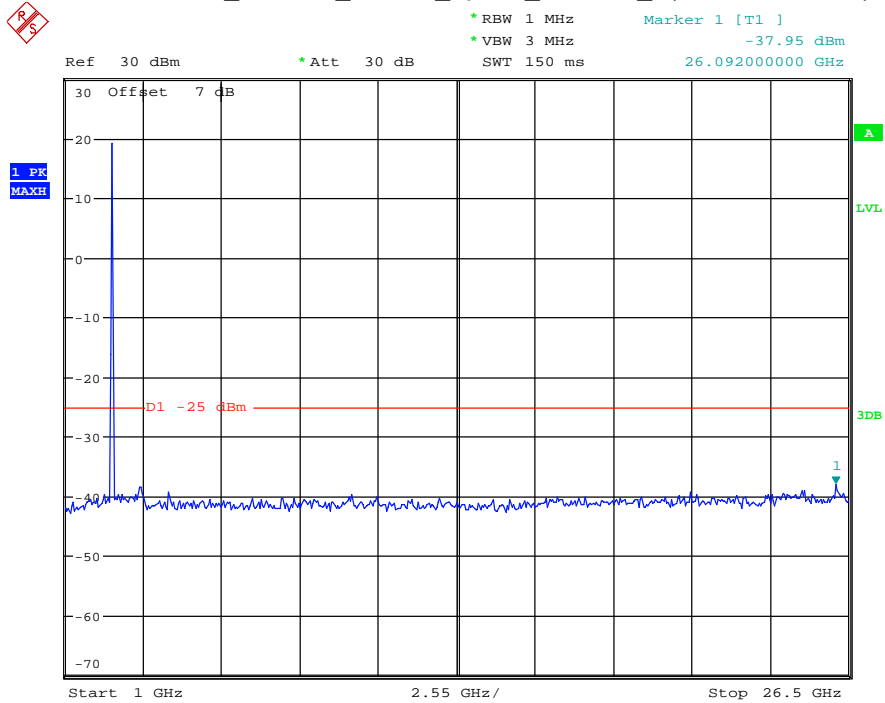

Date: 18.MAY.2021 20:07:44

Band 7_10 MHz_Low_QPSK_RB50#0_2(1GHz-26.5GHz)

Date: 18.MAY.2021 20:07:55

Band 7_10 MHz_Middle_QPSK_RB50#0_1(30MHz-1GHz)

Date: 18.MAY.2021 20:08:16

Band 7_10 MHz_Middle_QPSK_RB50#0_2(1GHz-26.5GHz)