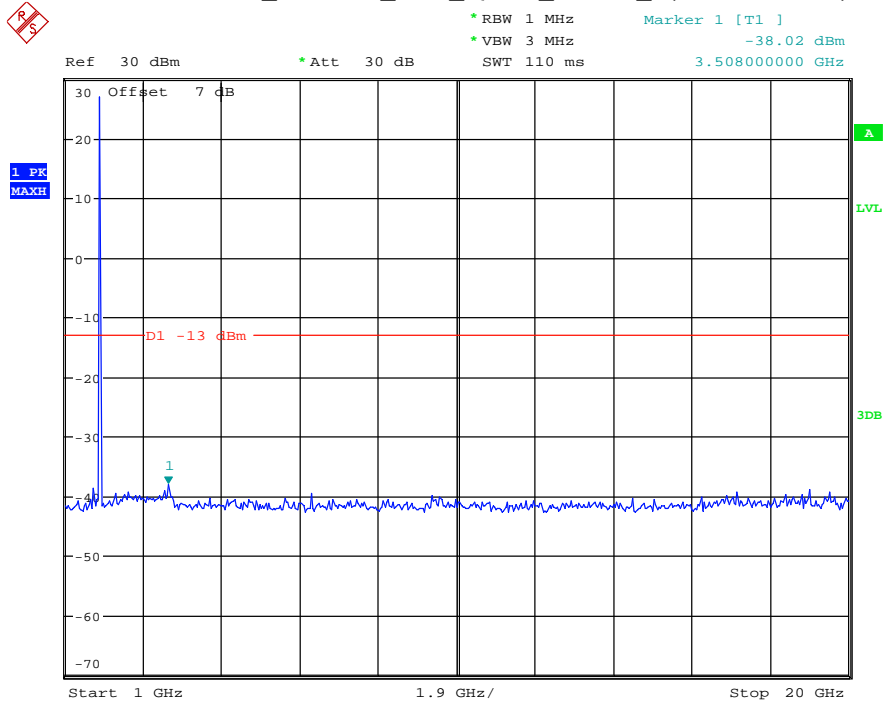

Date: 6.AUG.2021 01:42:11

Band 13_10 MHz_Middle_QPSK_RB50#0_5(1559MHz-1610MHz)

Date: 6.AUG.2021 01:16:49

Band 25_1.4 MHz_Low_QPSK_RB6#0_1(30MHz-1GHz)

Date: 18.MAY.2021 20:29:05

Band 25_1.4 MHz_Low_QPSK_RB6#0_2(1GHz-20GHz)