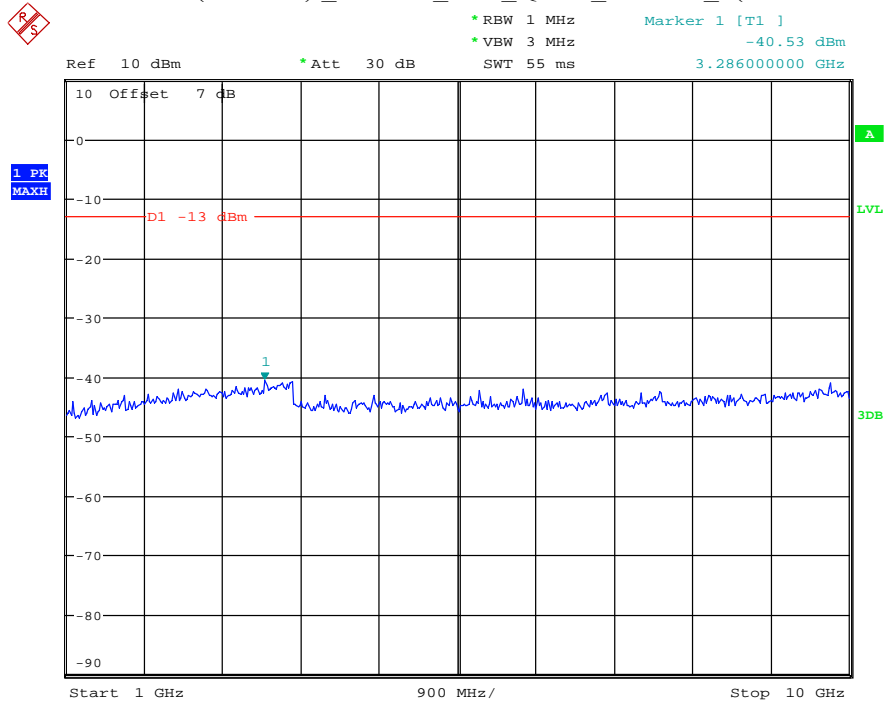

Band 5/Band 26(Part 22H) _10 MHz_High_QPSK_RB50#0_1(30MHz-1GHz)

Date: 18.MAY.2021 20:04:08

Band 5/Band 26(Part 22H) _10 MHz_High_QPSK_RB50#0_2(1GHz-10GHz)

Date: 18.MAY.2021 20:04:18

Band 26(Part 90S) _15 MHz_Low_QPSK_RB75#0_1(30MHz-1GHz)

Date: 17.AUG.2021 11:34:12

Band 26(Part 90S) _15 MHz_Low_QPSK_RB75#0_2(1GHz-10GHz)

Date: 17.AUG.2021 11:34:24

Band 26(Part 90S) _15 MHz_Middle_QPSK_RB75#0_1(30MHz-1GHz)

Date: 17.AUG.2021 11:34:51

Band 26(Part 90S) _15 MHz_Middle_QPSK_RB75#0_2(1GHz-10GHz)