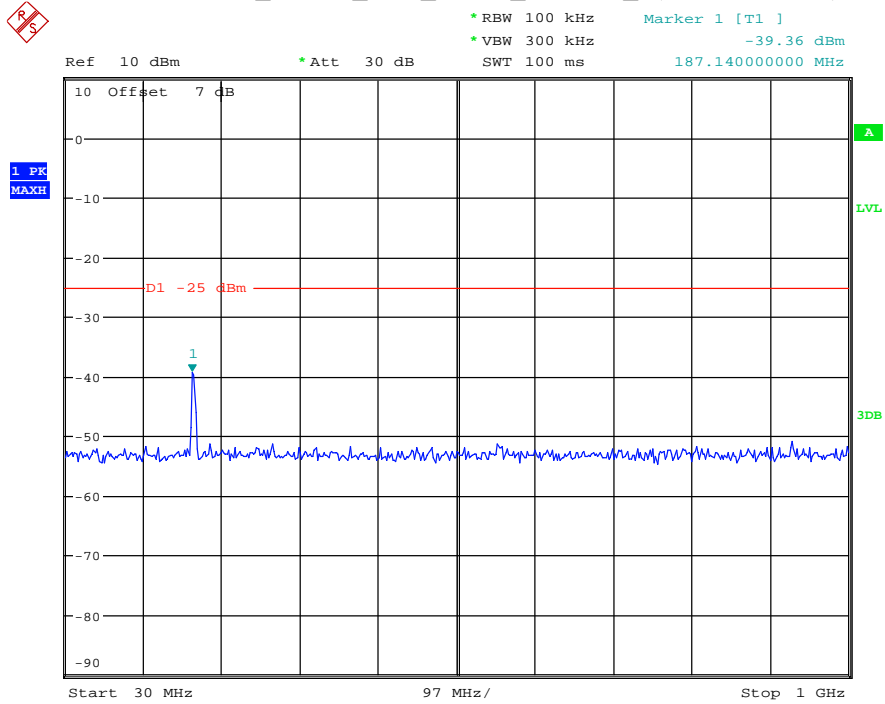

Date: 17.AUG.2021 11:35:02

Band 26(Part 90S) _15 MHz_High_QPSK_RB75#0_1(30MHz-1GHz)

Date: 17.AUG.2021 11:35:26

Band 26(Part 90S) _15 MHz_High_QPSK_RB75#0_2(1GHz-10GHz)

Date: 17.AUG.2021 11:35:38

Band 7_5 MHz_Low_QPSK_RB25#0_1(30MHz-1GHz)