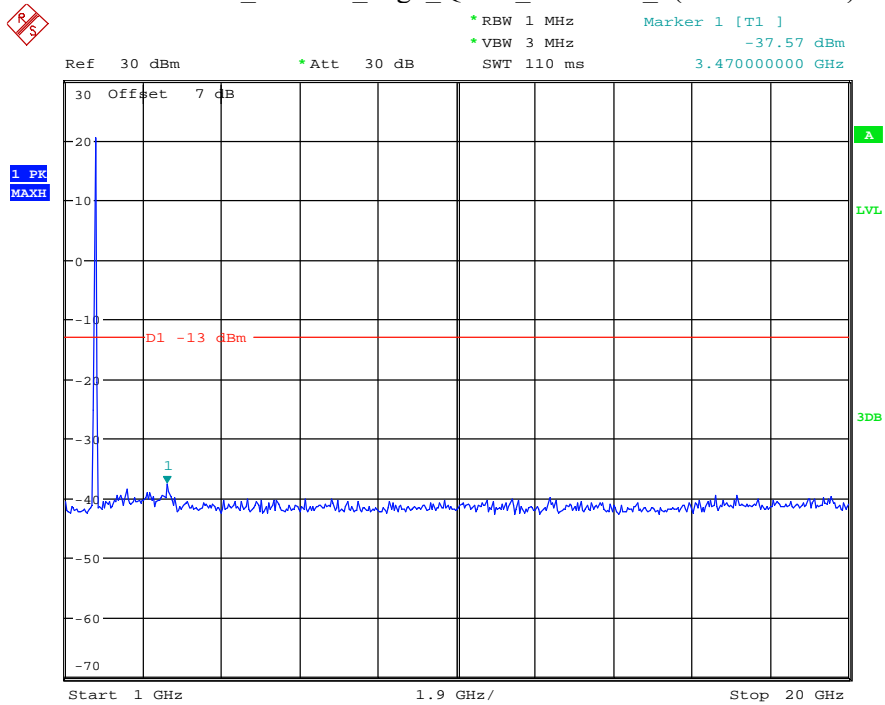

Date: 18.MAY.2021 19:48:41

Band 4_20 MHz_Middle_QPSK_RB100#0_2(1GHz-20GHz)

Date: 18.MAY.2021 19:48:52

Band 4_20 MHz_High_QPSK_RB100#0_1(30MHz-1GHz)

Date: 18.MAY.2021 19:49:15

Band 4_20 MHz_High_QPSK_RB100#0_2(1GHz-20GHz)