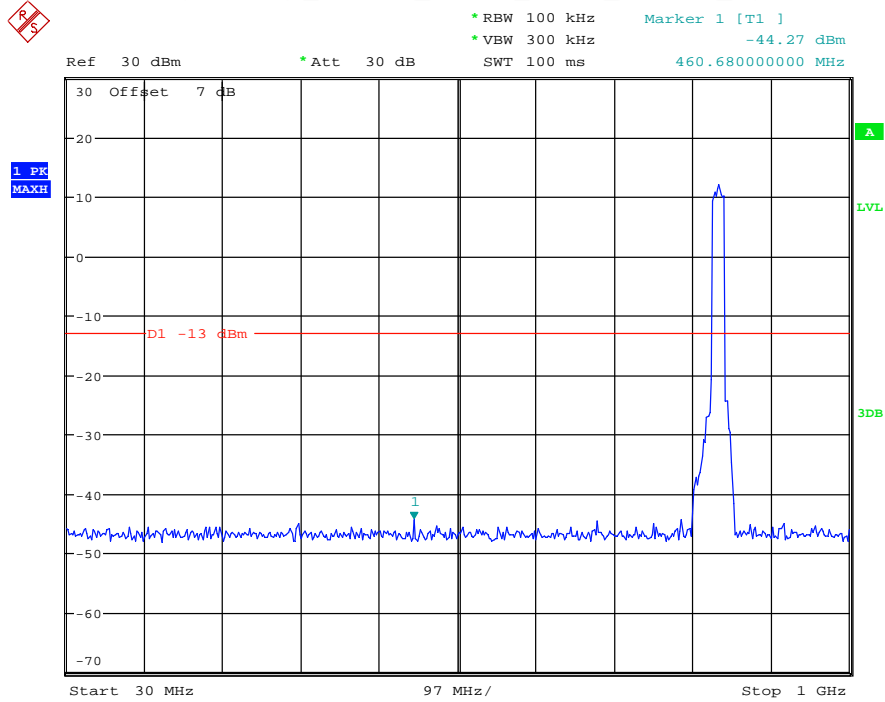

Band 26(Part 90S) _15 MHz_Middle_QPSK_RB75#0_1(30MHz-1GHz)

Date: 17.AUG.2021 11:34:51