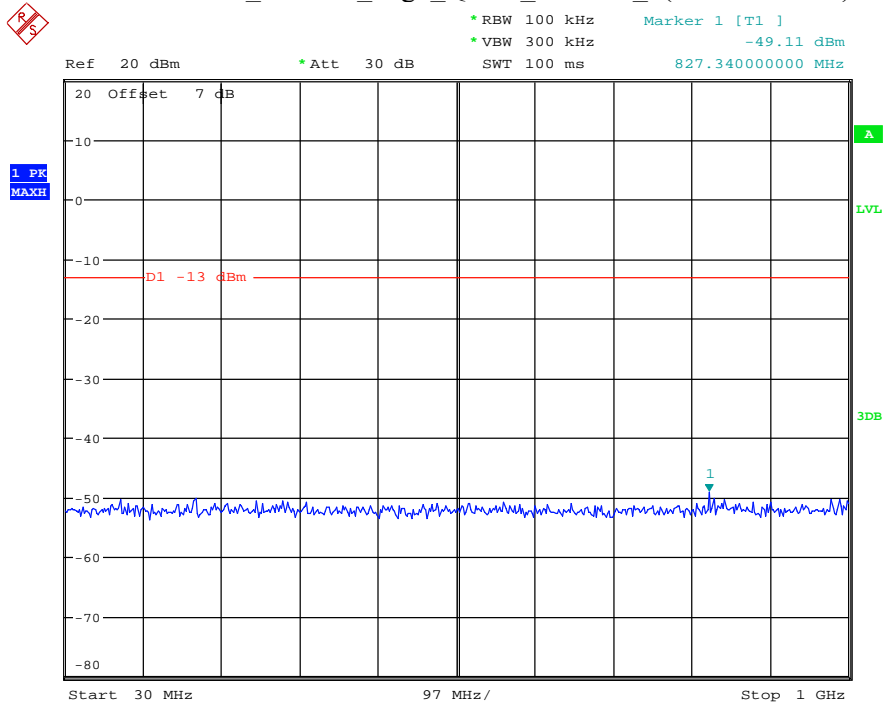

Band 4_15 MHz_High_QPSK_RB75#0_1(30MHz-1GHz)

Date: 18.MAY.2021 19:45:50