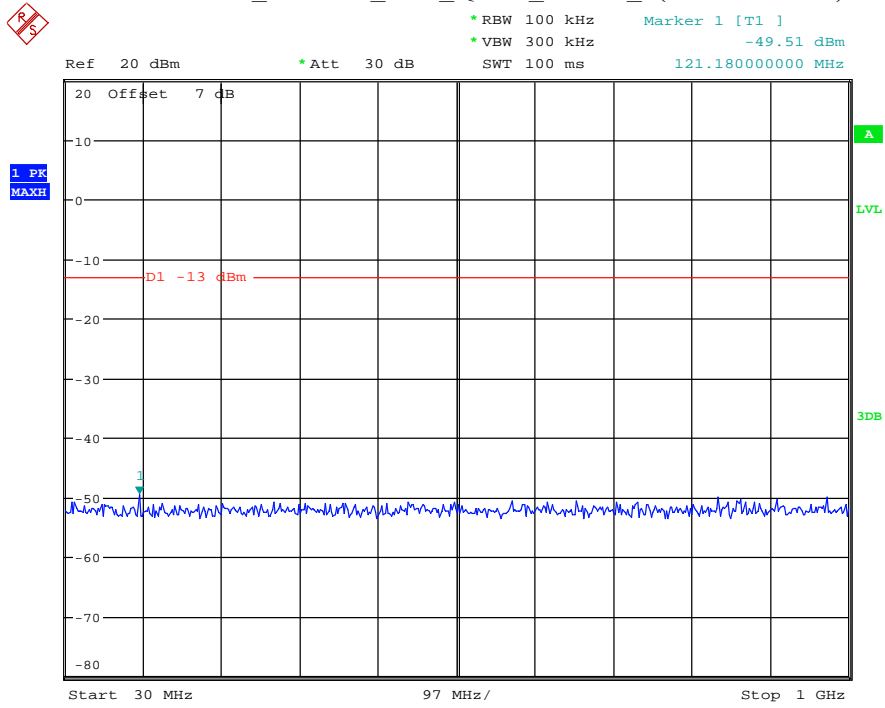

Band 4_1.4 MHz_Low_QPSK_RB6#0_1(30MHz-1GHz)

Date: 18.MAY.2021 19:27:13