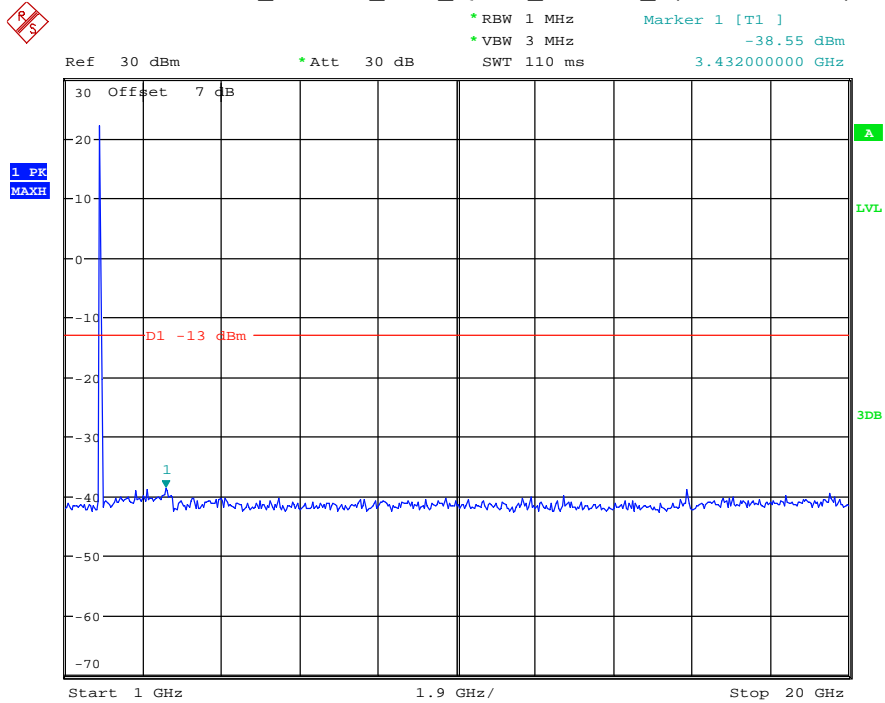

Date: 18.MAY.2021 20:33:06

Band 25_5 MHz_High_QPSK_RB25#0_2(1GHz-20GHz)

Date: 18.MAY.2021 20:33:16

Band 25_10 MHz_Low_QPSK_RB50#0_1(30MHz-1GHz)

Date: 18.MAY.2021 20:33:39

Band 25_10 MHz_Low_QPSK_RB50#0_2(1GHz-20GHz)