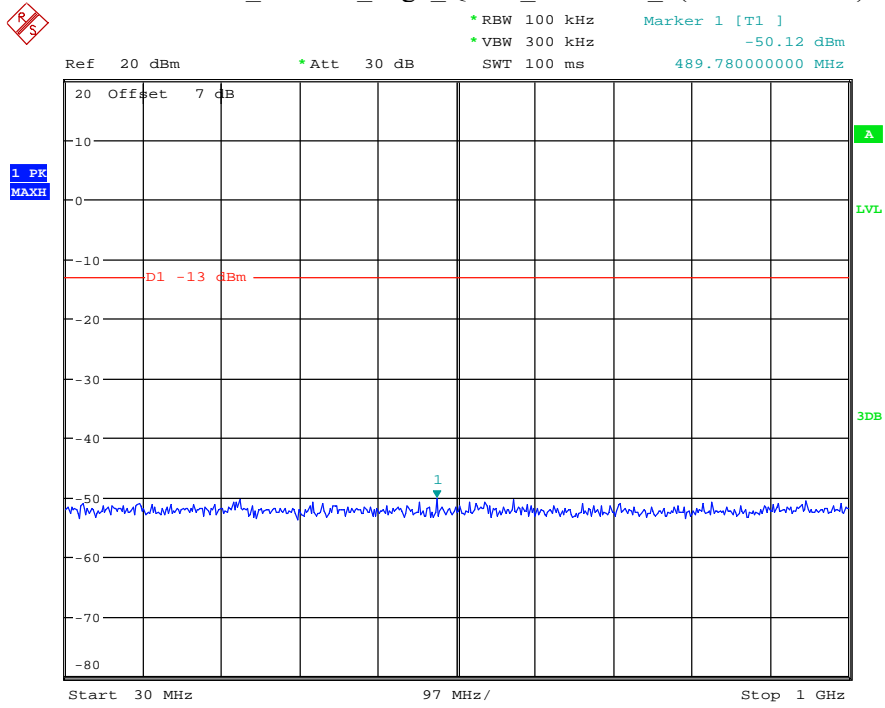

Date: 18.MAY.2021 20:37:12

Band 25_20 MHz_Middle_QPSK_RB100#0_1(30MHz-1GHz)

Date: 18.MAY.2021 20:37:36

Band 25_20 MHz_Middle_QPSK_RB100#0_2(1GHz-20GHz)

Date: 18.MAY.2021 20:37:46

Band 25_20 MHz_High_QPSK_RB100#0_1(30MHz-1GHz)