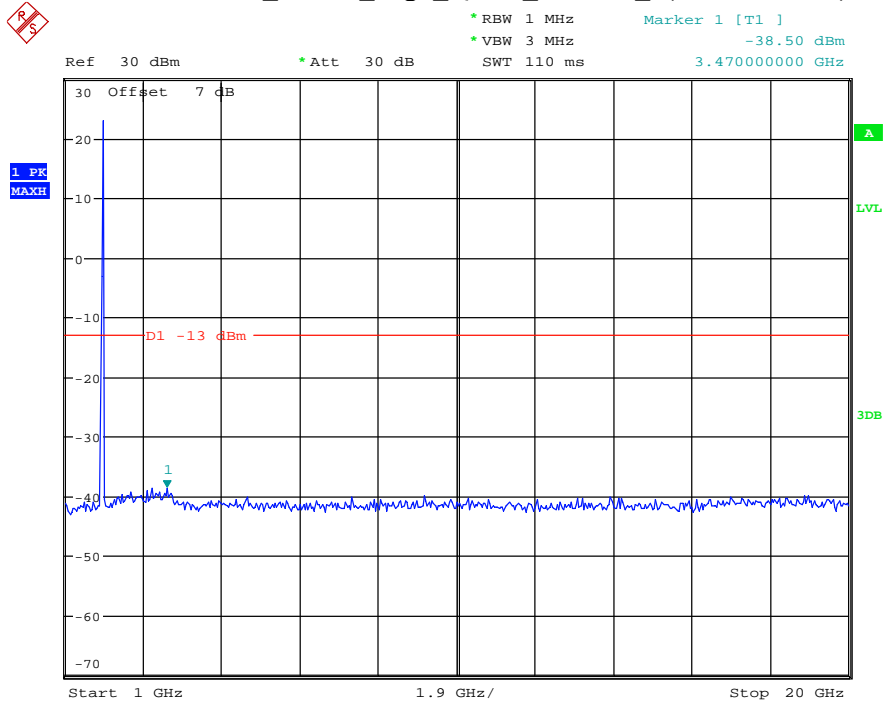

Band 25_5 MHz_High_QPSK_RB25#0_2(1GHz-20GHz)

Date: 18.MAY.2021 20:33:16