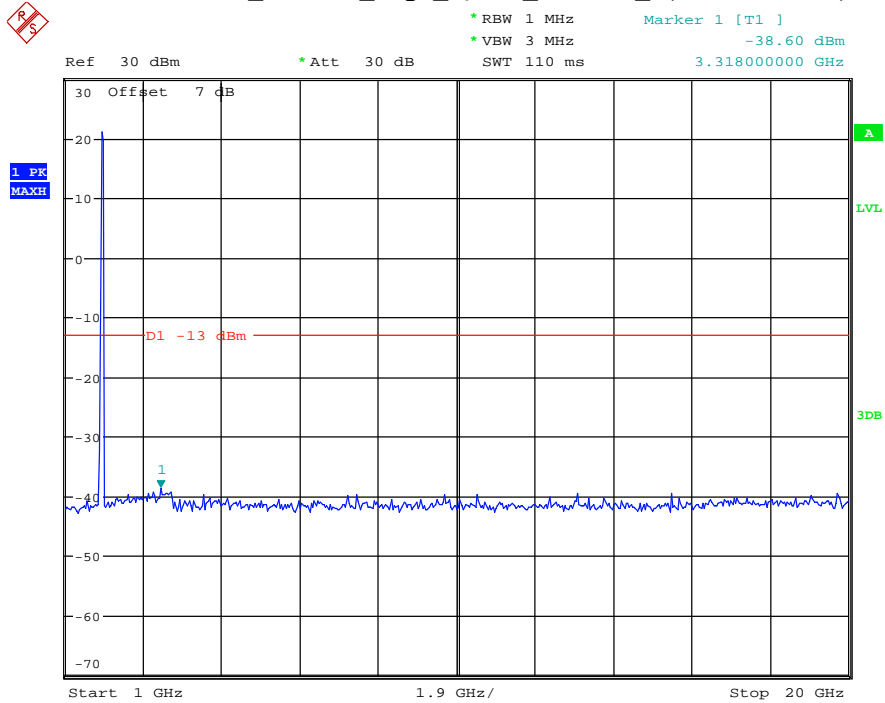

Date: 18.MAY.2021 19:14:46

Band 2_15 MHz_Middle_QPSK_RB75#0_2(1GHz-20GHz)

Date: 18.MAY.2021 19:14:57

Band 2_15 MHz_High_QPSK_RB75#0_1(30MHz-1GHz)

Date: 18.MAY.2021 19:15:20

Band 2_15 MHz_High_QPSK_RB75#0_2(1GHz-20GHz)