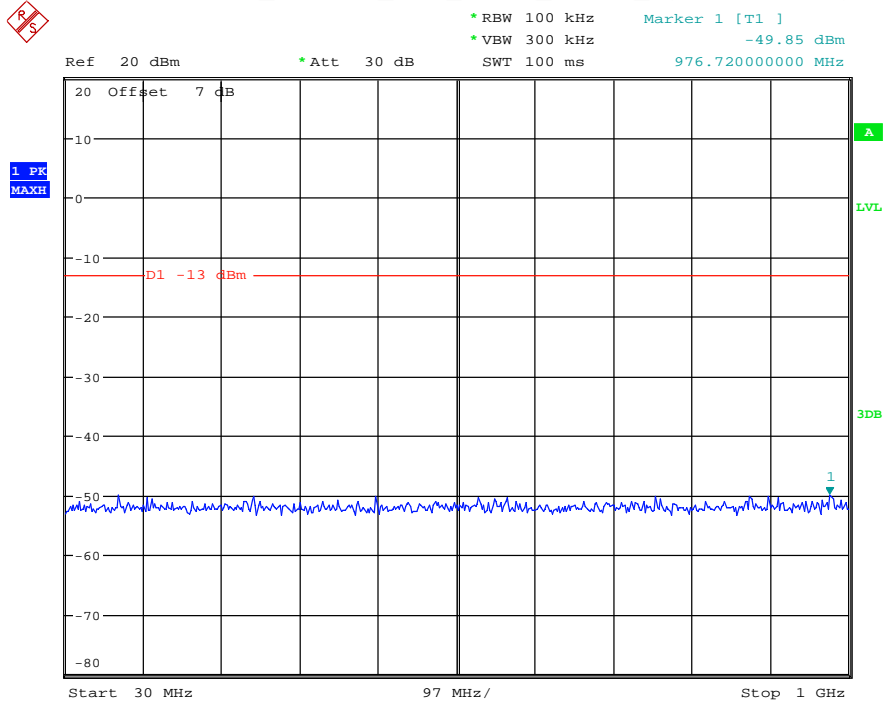

Band 25_1.4 MHz_Low_QPSK_RB6#0_1(30MHz-1GHz)

Date: 18.MAY.2021 20:29:05