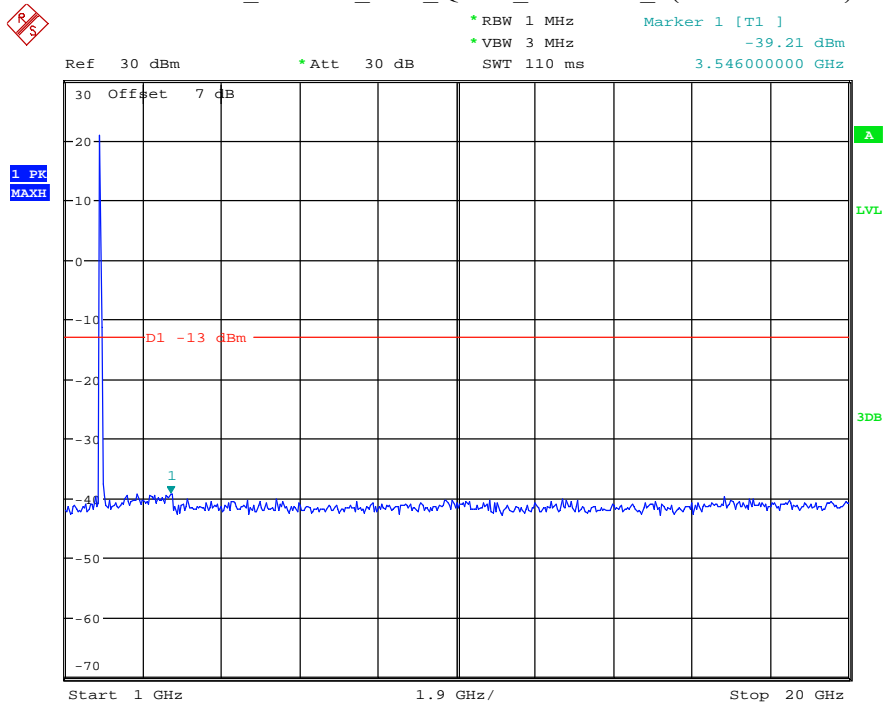

Band 2_20 MHz_Low_QPSK_RB100#0_2(1GHz-20GHz)

Date: 18.MAY.2021 19:25:42