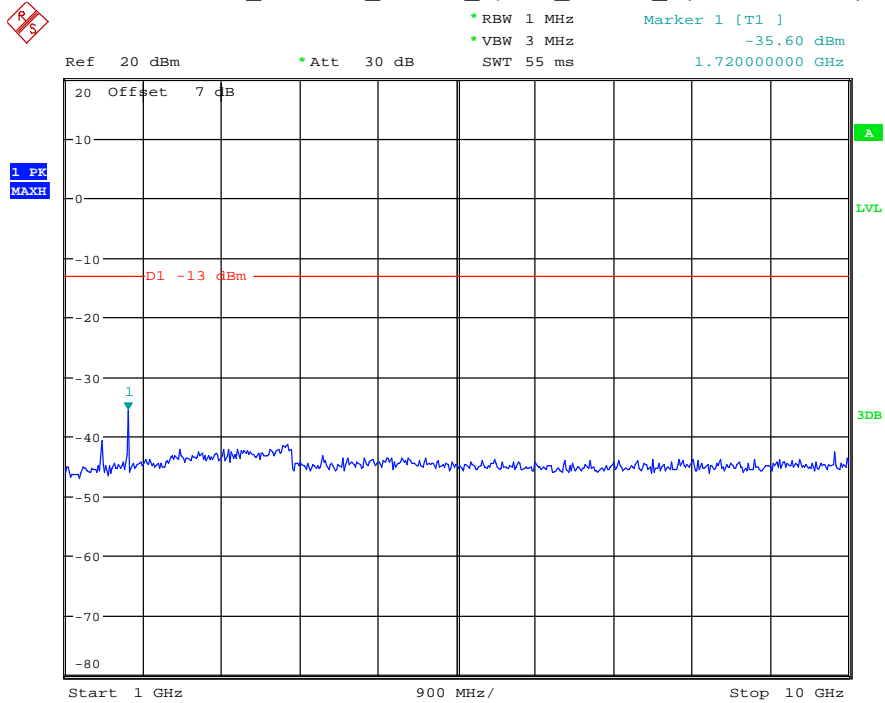

Date: 18.MAY.2021 20:15:47

Band 12_1.4 MHz_Low_QPSK_RB6#0_2(1GHz-10GHz)

Date: 18.MAY.2021 20:15:58

Band 12_1.4 MHz_Middle_QPSK_RB6#0_1(30MHz-1GHz)

Date: 18.MAY.2021 20:16:15

Band 12_1.4 MHz_Middle_QPSK_RB6#0_2(1GHz-10GHz)