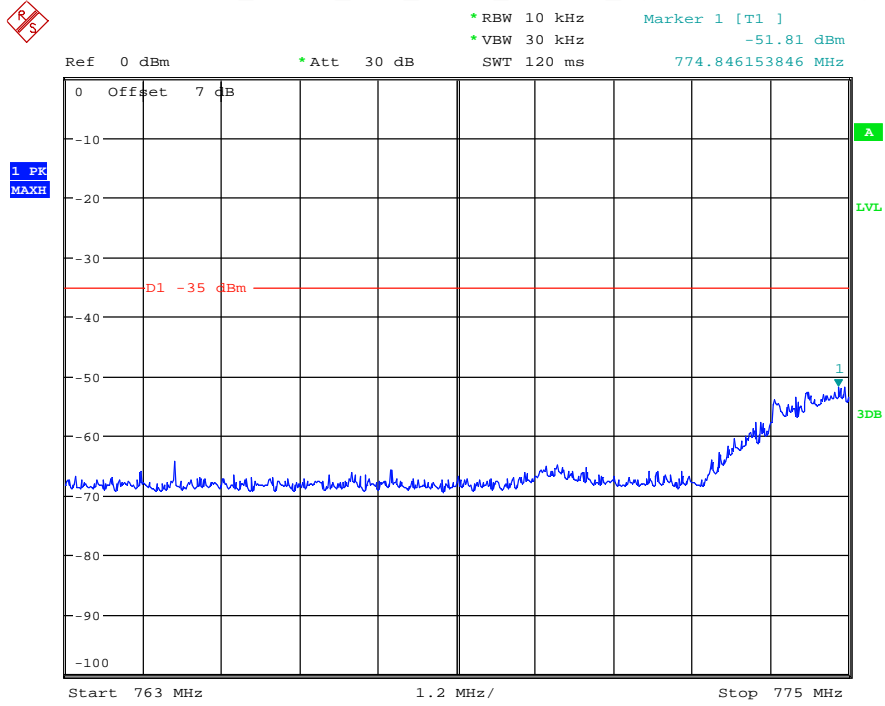

Band 13_5 MHz_Low_QPSK_RB25#0_3(763MHz-775MHz)

Date: 6.AUG.2021 00:53:27