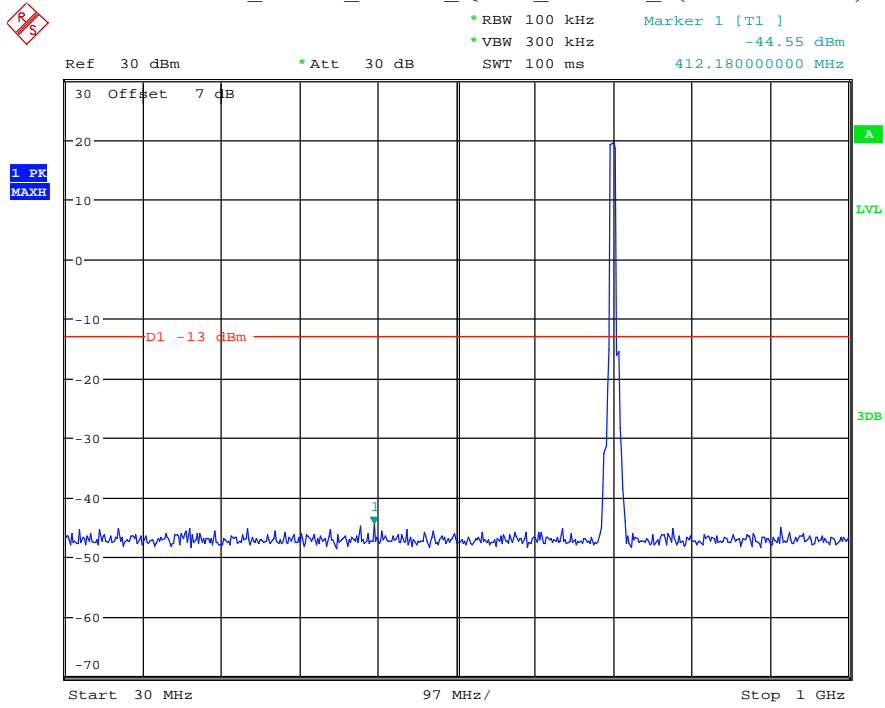

Band 12_5 MHz_Middle_QPSK_RB25#0_1(30MHz-1GHz)

Date: 18.MAY.2021 20:21:32