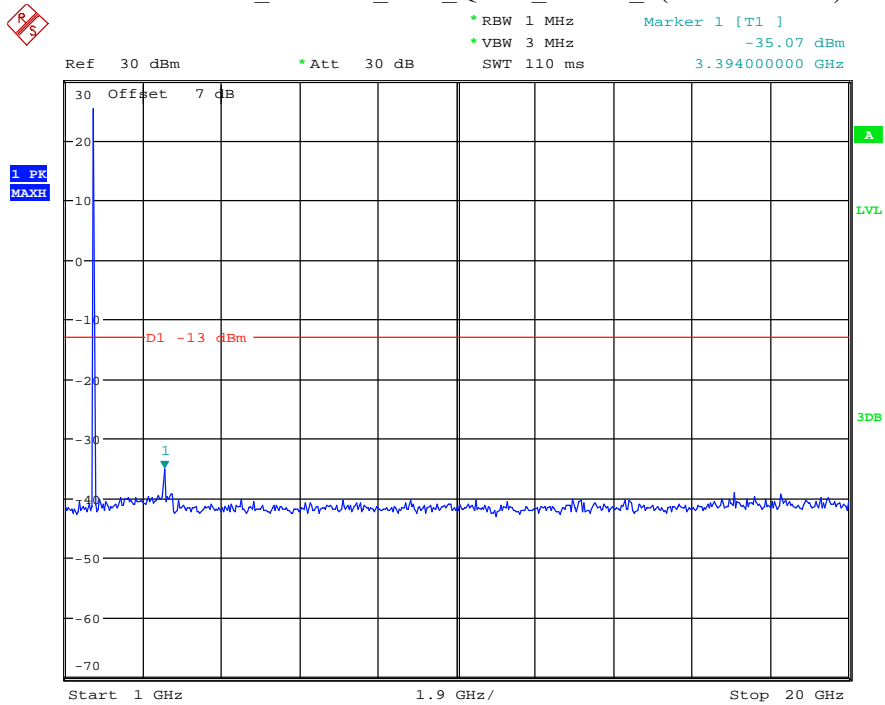

Band 4_1.4 MHz_Low_QPSK_RB6#0_2(1GHz-20GHz)

Date: 18.MAY.2021 19:27:24