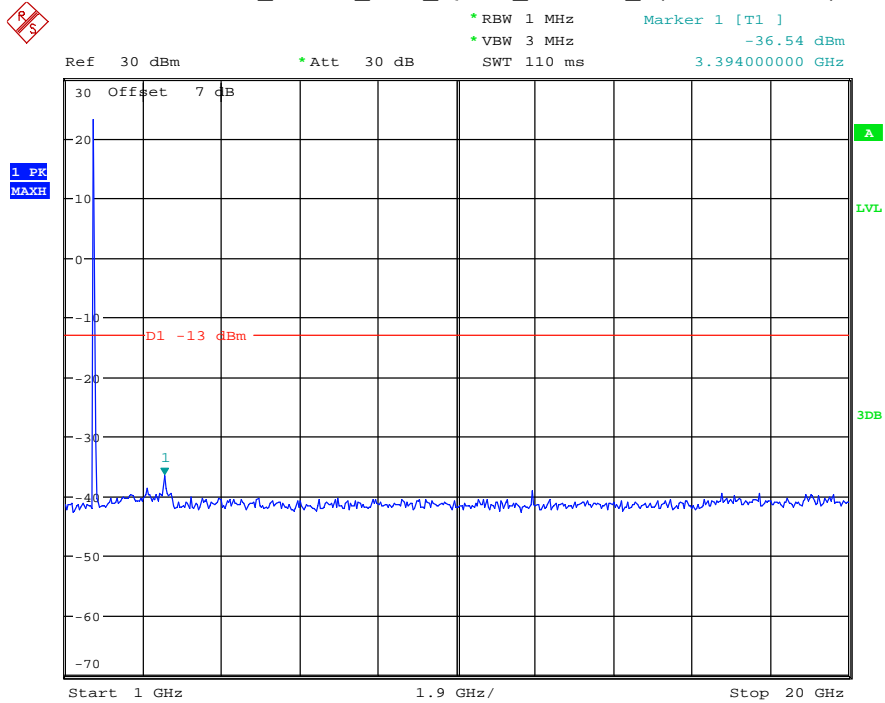

Band 4_3 MHz_Low_QPSK_RB15#0_2(1GHz-20GHz)

Date: 18.MAY.2021 19:32:28