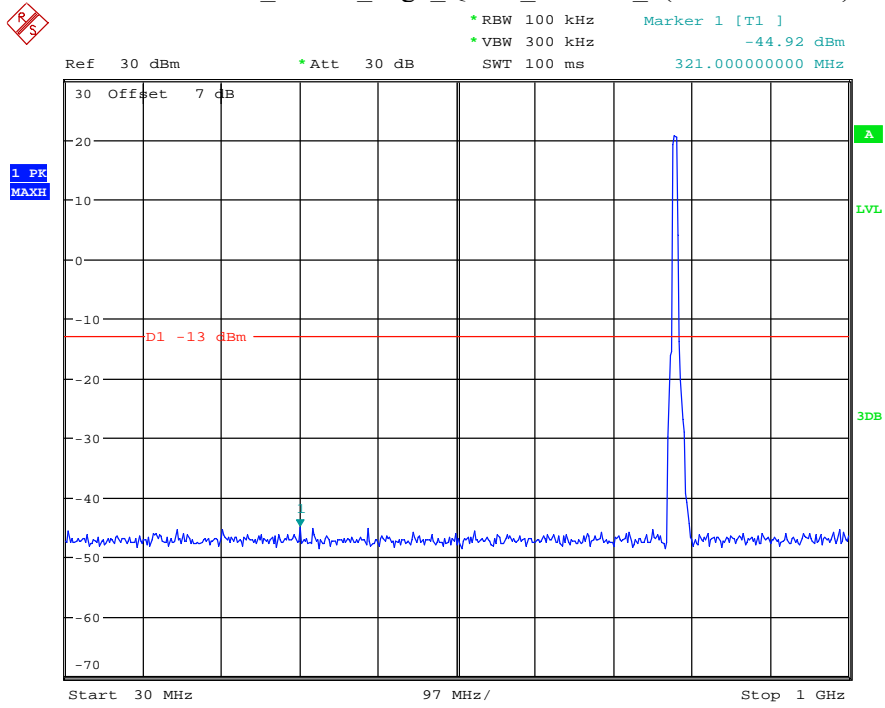

Band 13_5 MHz_High_QPSK_RB25#0_1(30MHz-1GHz)

Date: 18.MAY.2021 20:27:52