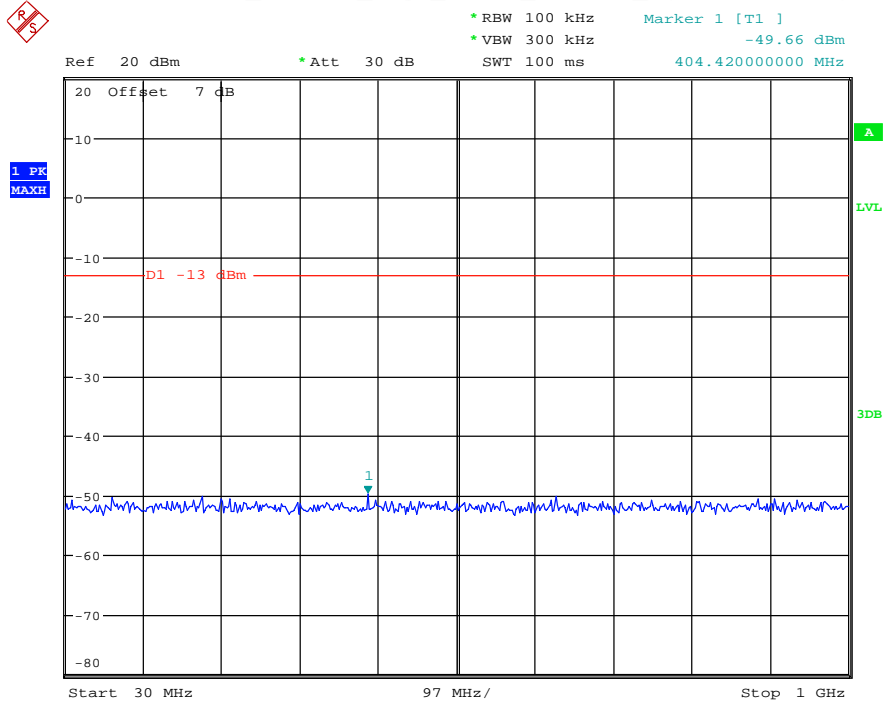

Band 2_10 MHz_High_QPSK_RB50#0_1(30MHz-1GHz)

Date: 18.MAY.2021 18:59:47