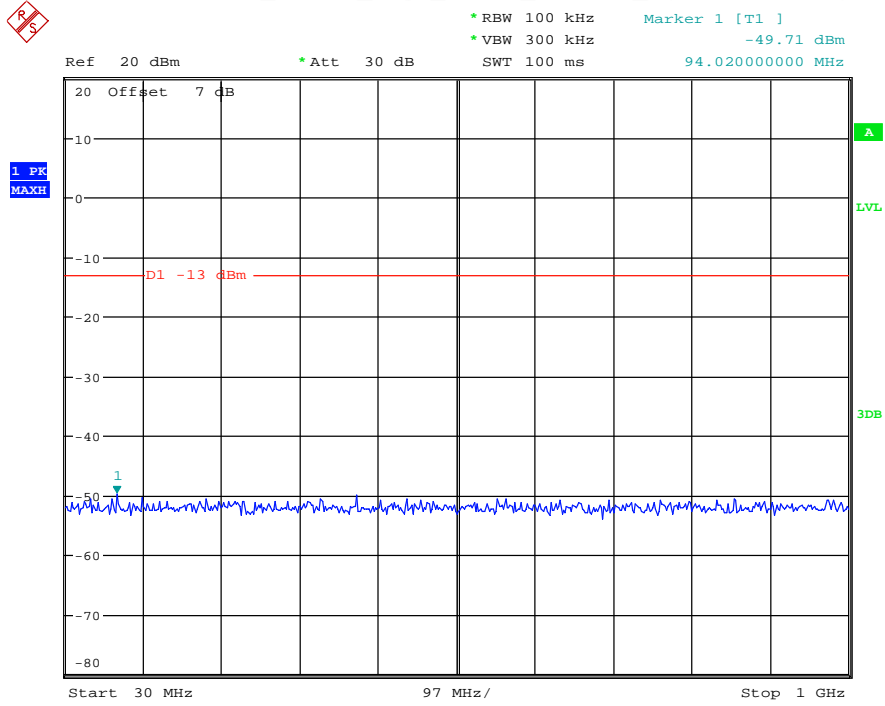

Date: 18.MAY.2021 20:32:15

Band 25_5 MHz_Middle_QPSK_RB25#0_1(30MHz-1GHz)

Date: 18.MAY.2021 20:32:32

Band 25_5 MHz_Middle_QPSK_RB25#0_2(1GHz-20GHz)

Date: 18.MAY.2021 20:32:46

Band 25_5 MHz_High_QPSK_RB25#0_1(30MHz-1GHz)