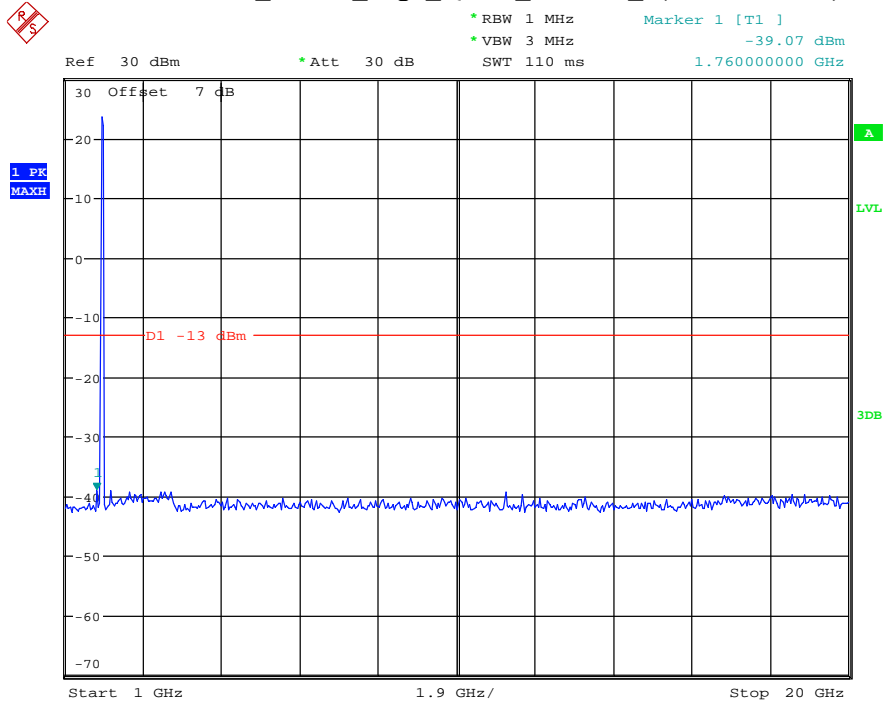

Date: 18.MAY.2021 18:56:46

Band 2_5 MHz_Middle_QPSK_RB25#0_2(1GHz-20GHz)

Date: 18.MAY.2021 18:56:57

Band 2_5 MHz_High_QPSK_RB25#0_1(30MHz-1GHz)

Date: 18.MAY.2021 18:57:17

Band 2_5 MHz_High_QPSK_RB25#0_2(1GHz-20GHz)