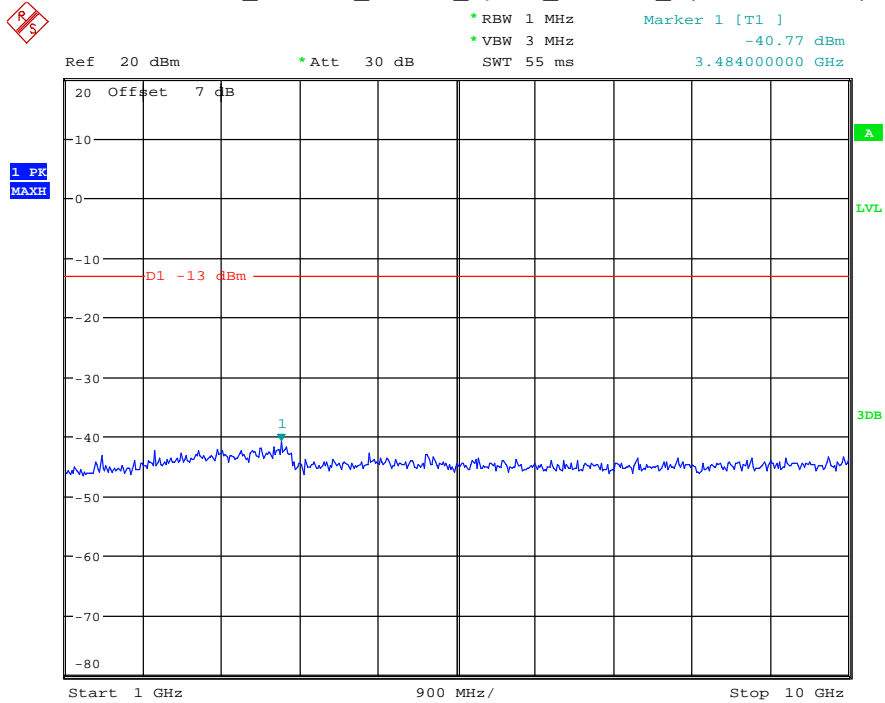

Date: 18.MAY.2021 20:24:13

Band 12_10 MHz_Low_QPSK_RB50#0_2(1GHz-10GHz)

Date: 18.MAY.2021 20:24:24

Band 12_10 MHz_Middle_QPSK_RB50#0_1(30MHz-1GHz)

Date: 18.MAY.2021 20:24:43

Band 12_10 MHz_Middle_QPSK_RB50#0_2(1GHz-10GHz)