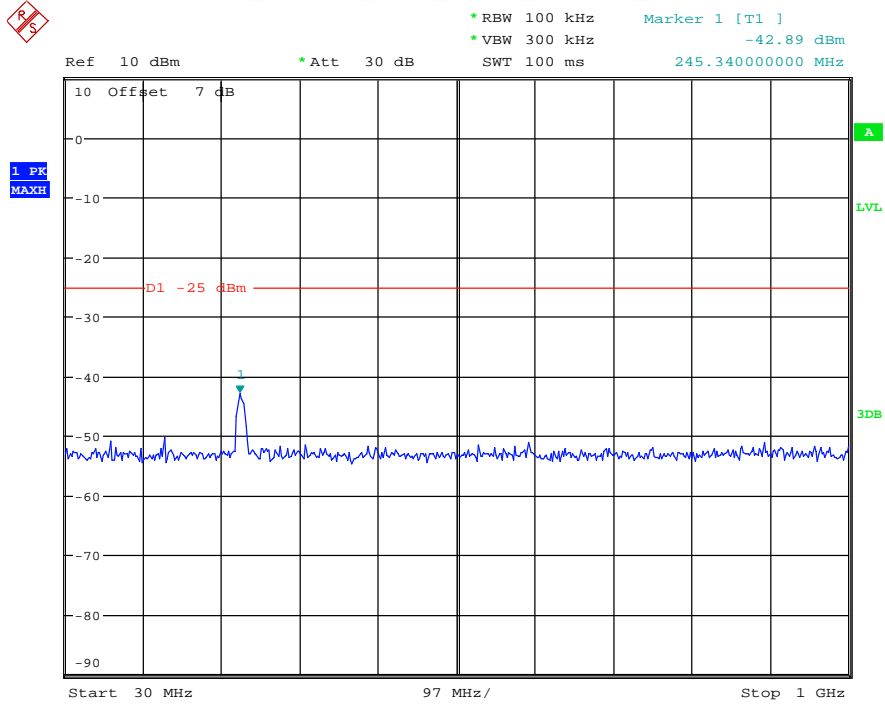

Band 7_15 MHz_High_QPSK_RB75#0_1(30MHz-1GHz)

Date: 18.MAY.2021 20:10:50