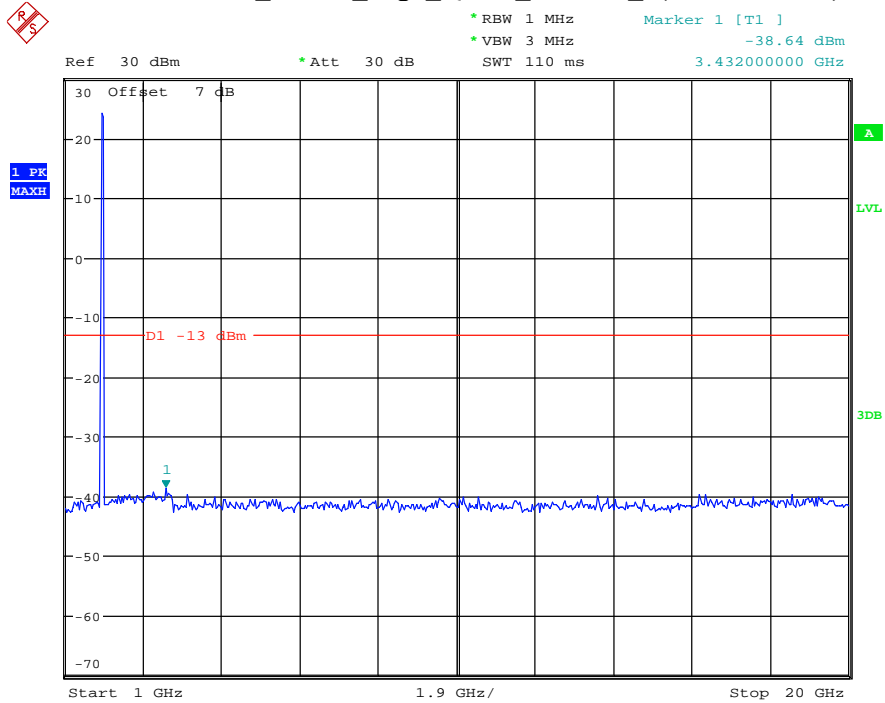

Date: 18.MAY.2021 18:55:18

Band 2_3 MHz_Middle_QPSK_RB15#0_2(1GHz-20GHz)

Date: 18.MAY.2021 18:55:29

Band 2_3 MHz_High_QPSK_RB15#0_1(30MHz-1GHz)

Date: 18.MAY.2021 18:55:45

Band 2_3 MHz_High_QPSK_RB15#0_2(1GHz-20GHz)