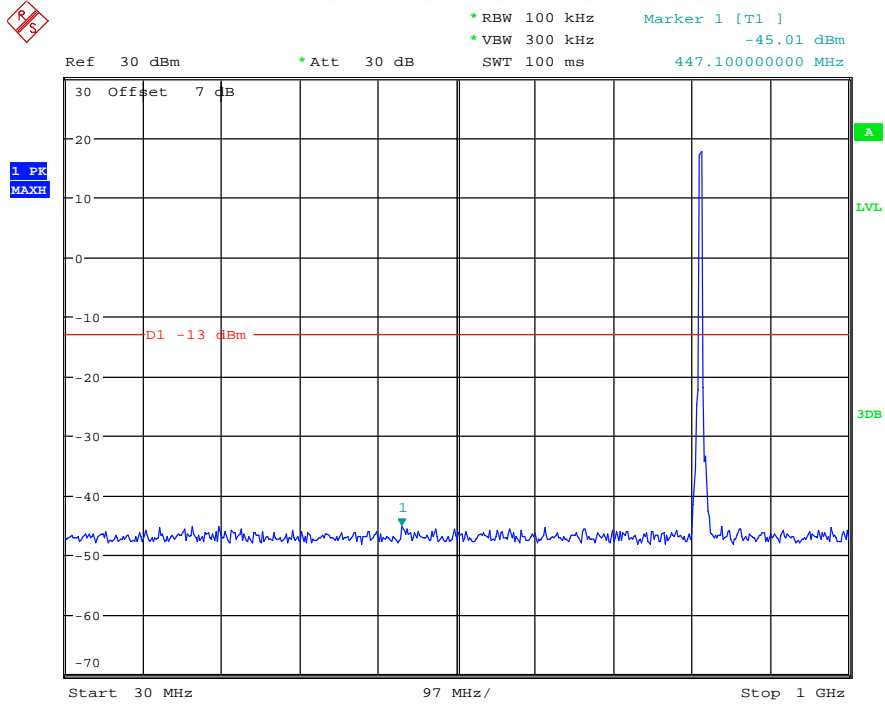

Date: 17.AUG.2021 10:30:32

Band 26(Part 90S) _1.4 MHz_Middle_QPSK_RB6#0_1(30MHz-1GHz)

Date: 17.AUG.2021 10:30:50

Band 26(Part 90S) _1.4 MHz_Middle_QPSK_RB6#0_2(1GHz-10GHz)

Date: 17.AUG.2021 10:31:01

Band 26(Part 90S)_3 MHz_Low_QPSK_RB15#0_1(30MHz-1GHz)