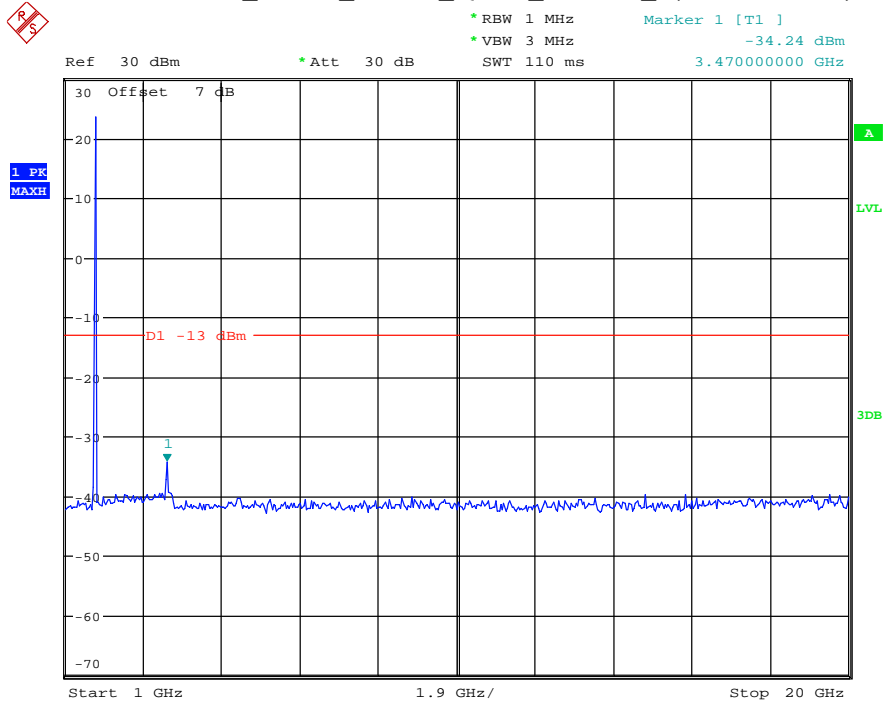

Band 4_3 MHz_Middle_QPSK_RB15#0_2(1GHz-20GHz)

Date: 18.MAY.2021 19:33:00