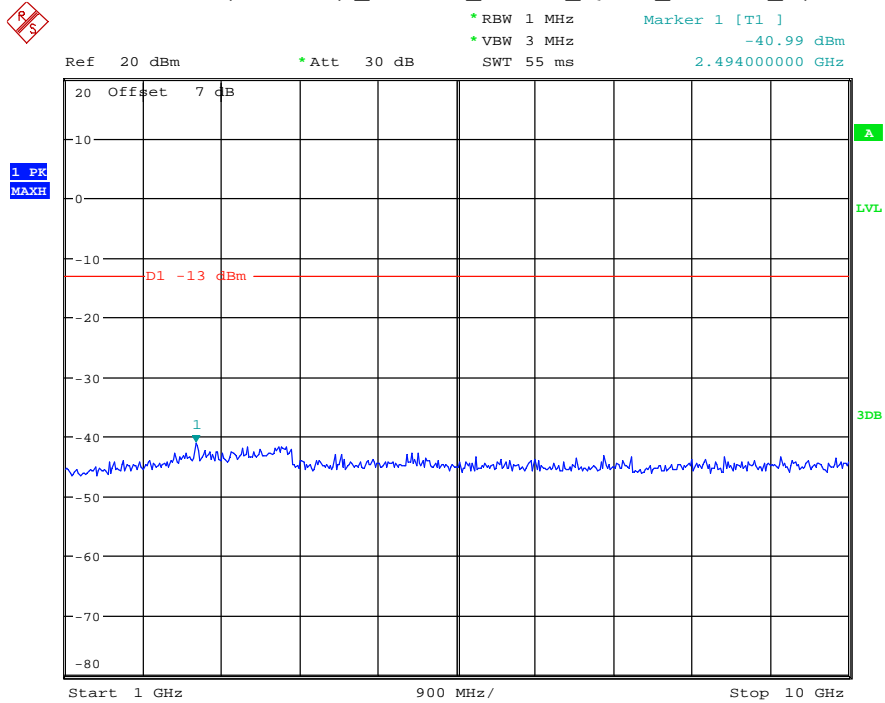

Band 5/Band 26(Part 22H) _10 MHz_Middle_QPSK_RB50#0_2(1GHz-10GHz)

Date: 18.MAY.2021 20:03:45