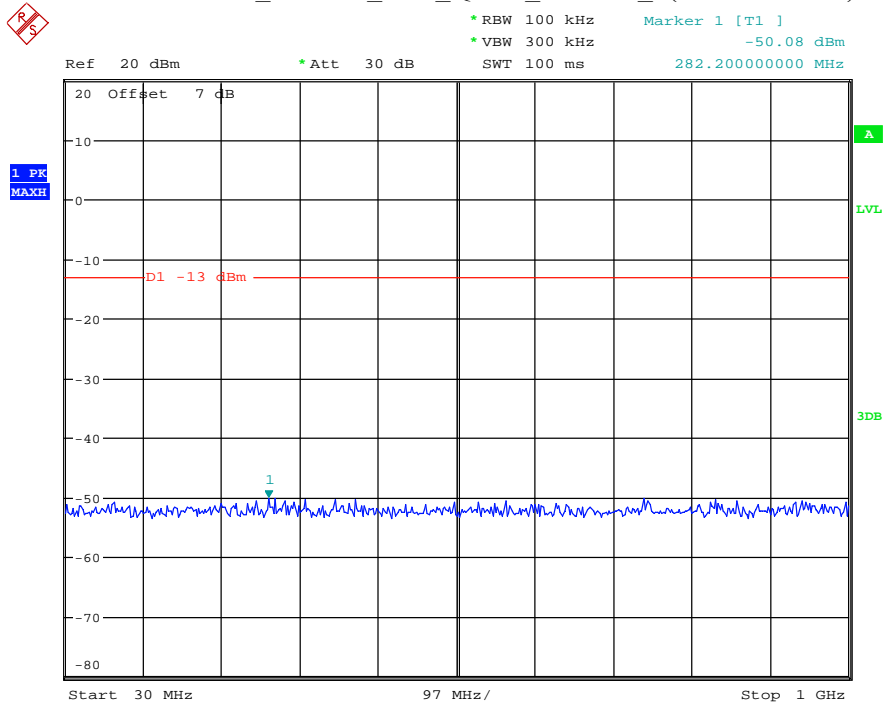

Band 25_15 MHz_Low_QPSK_RB75#0_1(30MHz-1GHz)

Date: 18.MAY.2021 20:35:16