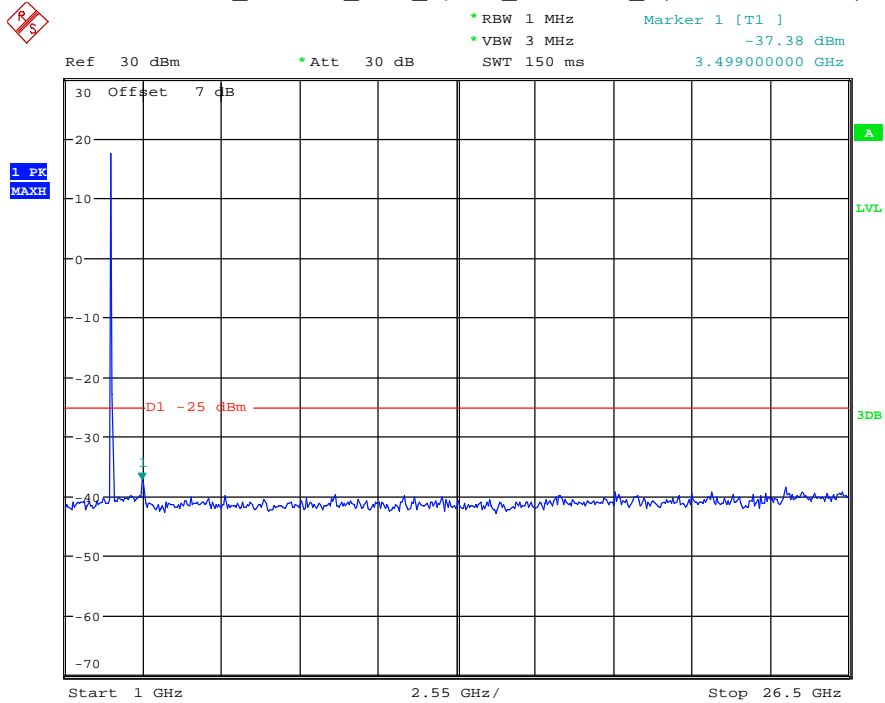

Band 7_20 MHz_Low_QPSK_RB100#0_2(1GHz-26.5GHz)

Date: 18.MAY.2021 20:11:39