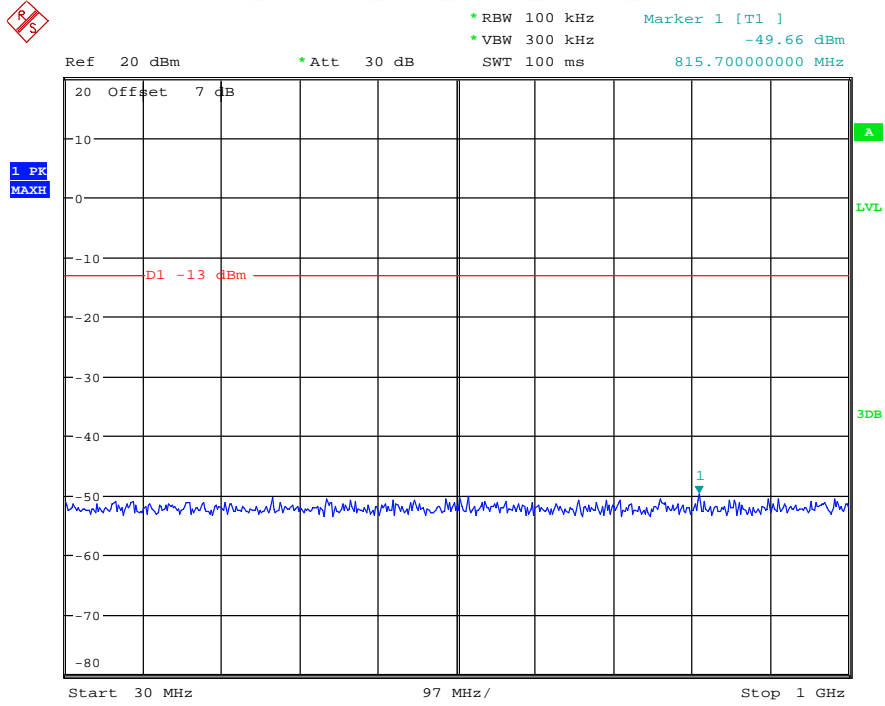

Please refer to following plots:

Band 2_1.4 MHz_Low_QPSK_RB6#0_1(30MHz-1GHz)

Date: 18.MAY.2021 18:53:12

Band 2_1.4 MHz_Low_QPSK_RB6#0_2(1GHz-20GHz)

Date: 18.MAY.2021 18:53:23

Band 2_1.4 MHz_Middle_QPSK_RB6#0_1(30MHz-1GHz)