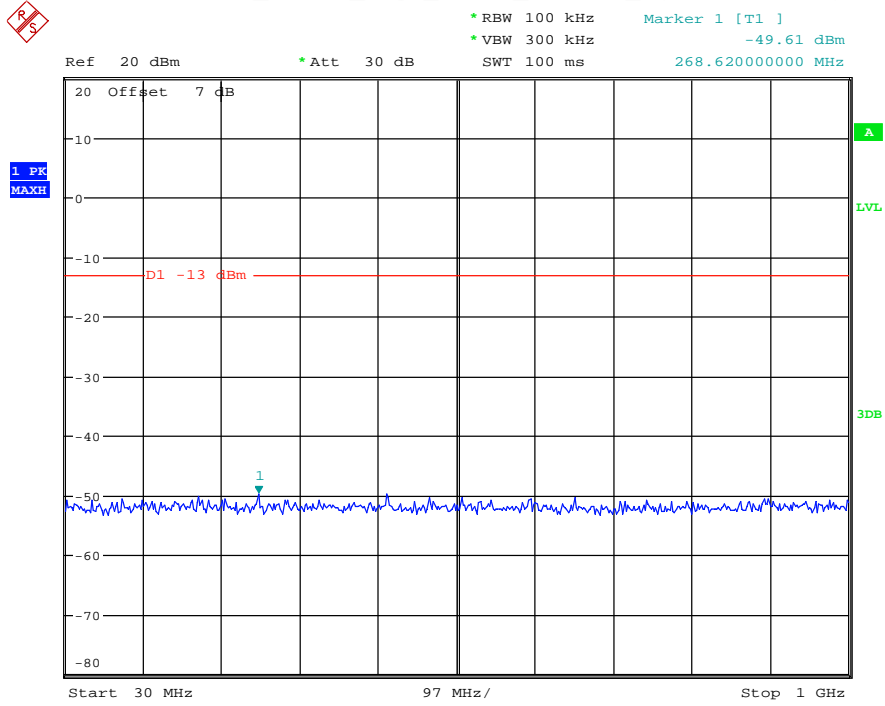

Band 2_5 MHz_High_QPSK_RB25#0_1(30MHz-1GHz)

Date: 18.MAY.2021 18:57:17