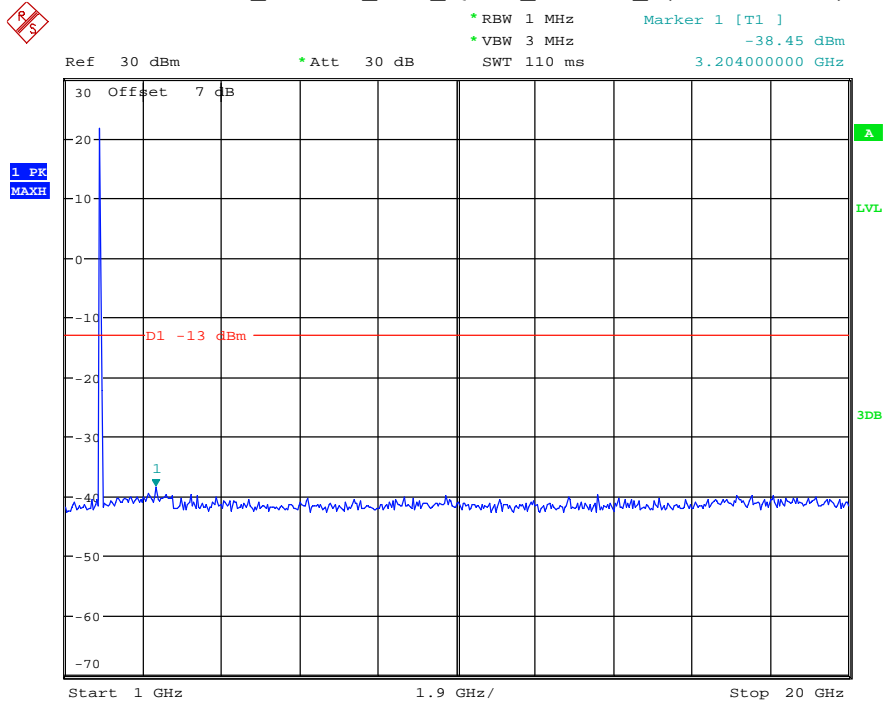

Band 2_10 MHz_Low_QPSK_RB50#0_2(1GHz-20GHz)

Date: 18.MAY.2021 18:58:55