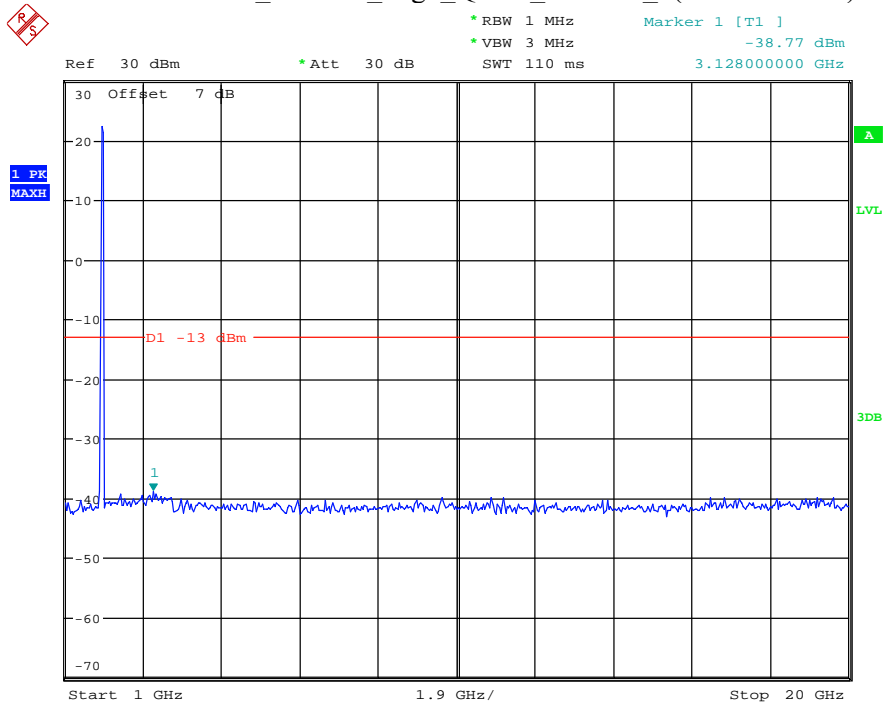

Band 25_10 MHz_High_QPSK_RB50#0_2(1GHz-20GHz)

Date: 18.MAY.2021 20:34:49