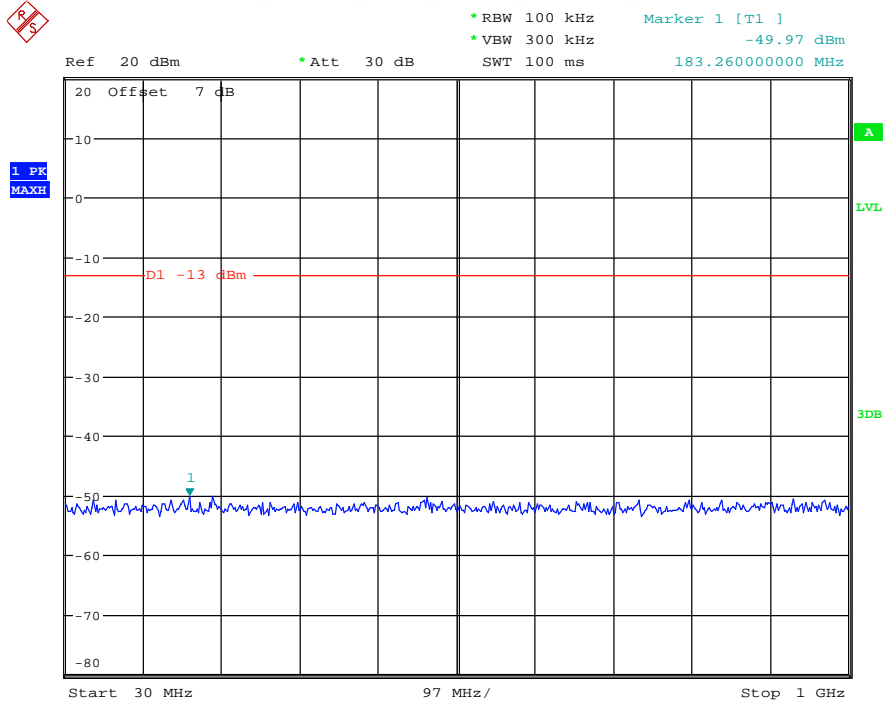

Band 2_3 MHz_High_QPSK_RB15#0_1(30MHz-1GHz)

Date: 18.MAY.2021 18:55:45