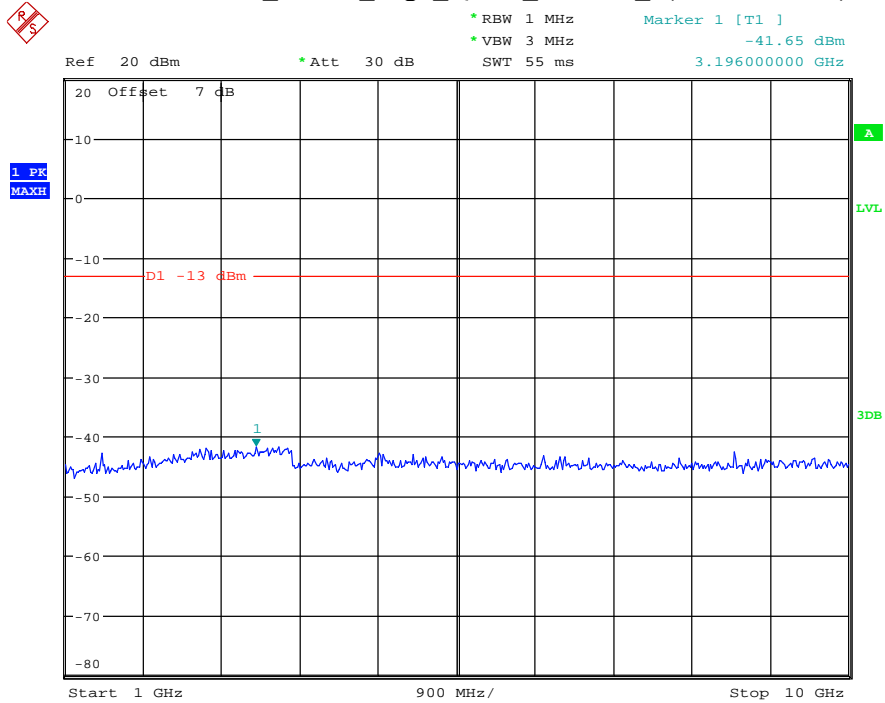

Band 12_5 MHz_High_QPSK_RB25#0_2(1GHz-10GHz)

Date: 18.MAY.2021 20:22:17