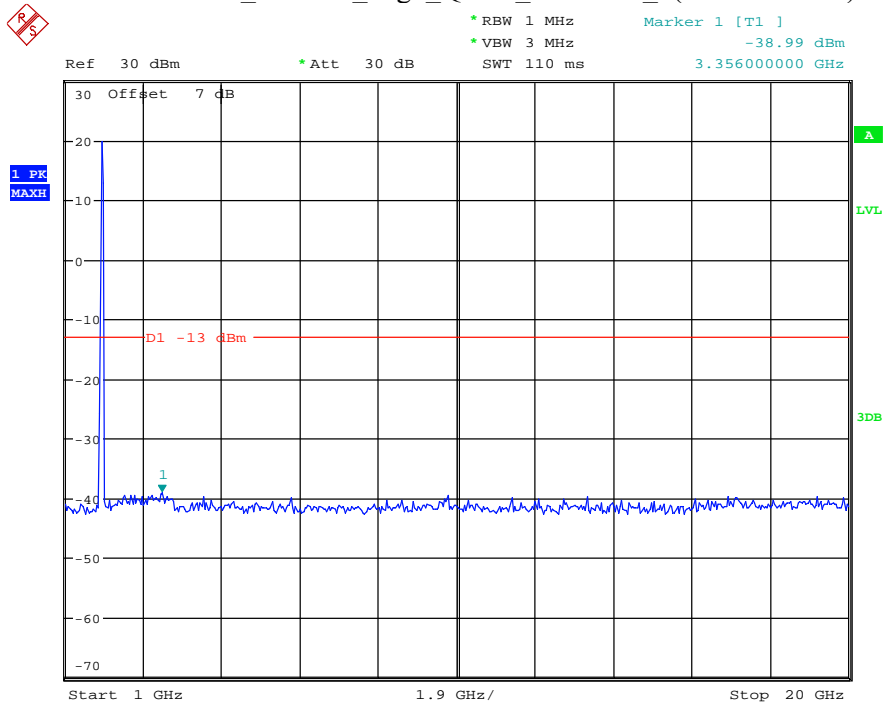

Date: 18.MAY.2021 19:26:08

Band 2_20 MHz_Middle_QPSK_RB100#0_2(1GHz-20GHz)

Date: 18.MAY.2021 19:26:19

Band 2_20 MHz_High_QPSK_RB100#0_1(30MHz-1GHz)

Date: 18.MAY.2021 19:26:43

Band 2_20 MHz_High_QPSK_RB100#0_2(1GHz-20GHz)