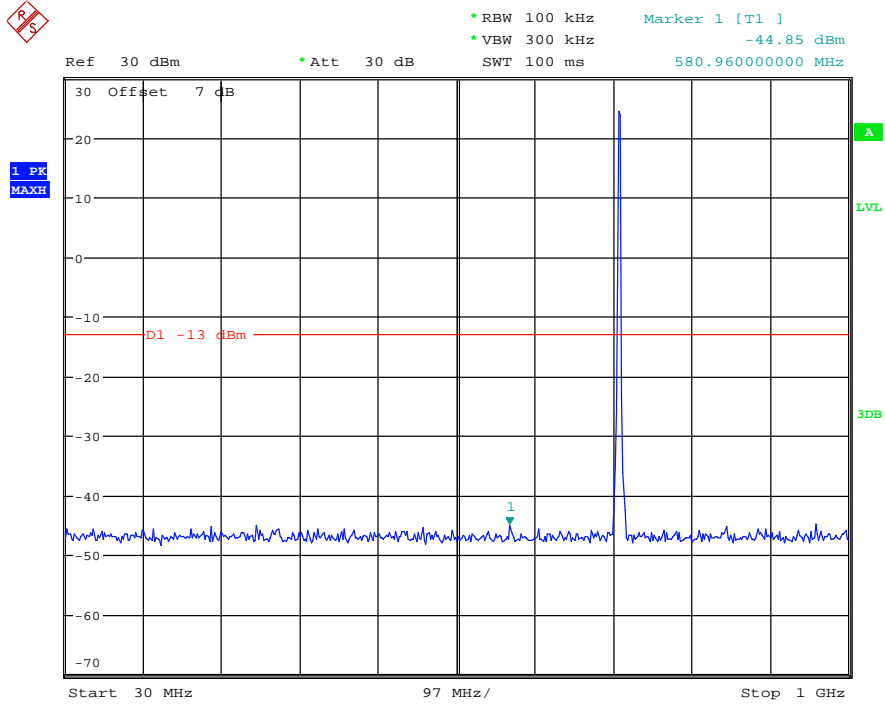

Band 12_1.4 MHz_High_QPSK_RB6#0_1(30MHz-1GHz)

Date: 18.MAY.2021 20:16:50