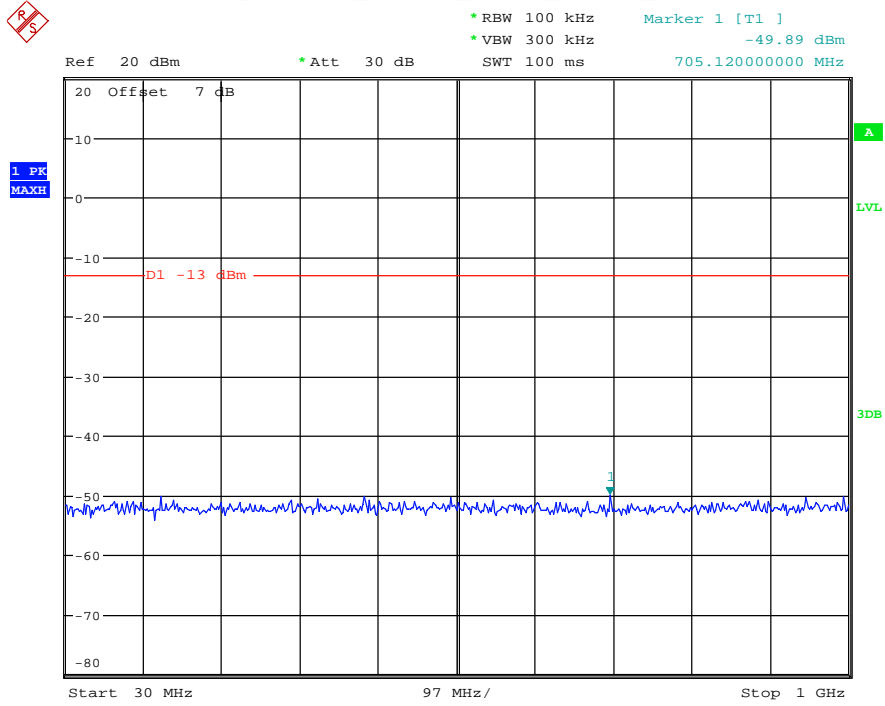

Date: 18.MAY.2021 19:26:53

Band 4_1.4 MHz_Low_QPSK_RB6#0_1(30MHz-1GHz)

Date: 18.MAY.2021 19:27:13

Band 4_1.4 MHz_Low_QPSK_RB6#0_2(1GHz-20GHz)

Date: 18.MAY.2021 19:27:24

Band 4_1.4 MHz_Middle_QPSK_RB6#0_1(30MHz-1GHz)