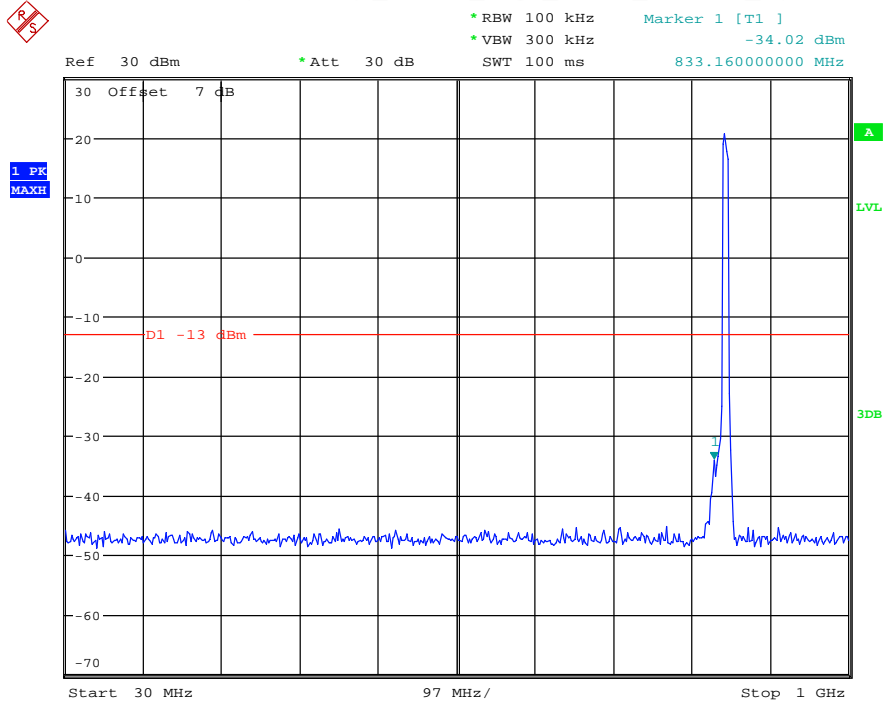

Band 5/Band 26(Part 22H) _5 MHz_High_QPSK_RB25#0_1(30MHz-1GHz)

Date: 18.MAY.2021 20:00:48