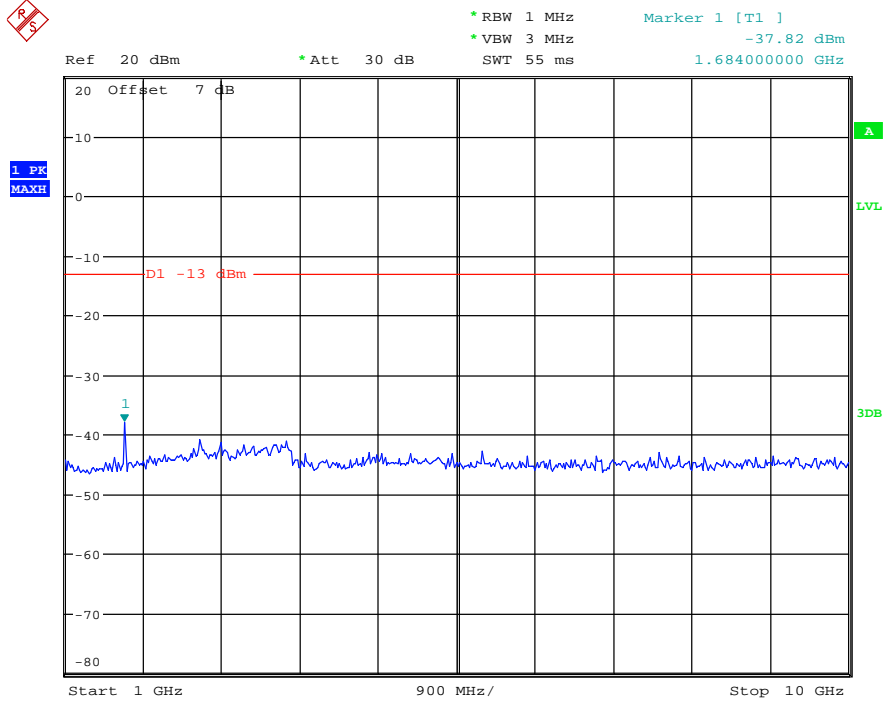

Band 5/Band 26(Part 22H) _1.4 MHz_High_QPSK_RB6#0_2(1GHz-10GHz)

Date: 18.MAY.2021 19:52:03