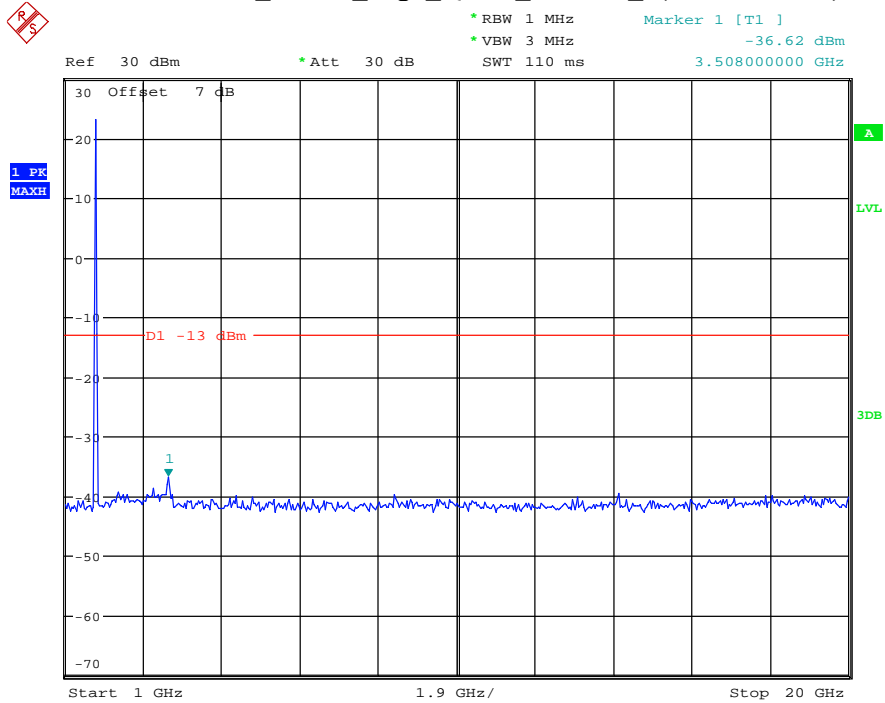

Date: 18.MAY.2021 19:38:50

Band 4_5 MHz_Middle_QPSK_RB25#0_2(1GHz-20GHz)

Date: 18.MAY.2021 19:39:00

Band 4_5 MHz_High_QPSK_RB25#0_1(30MHz-1GHz)

Date: 18.MAY.2021 19:39:21

Band 4_5 MHz_High_QPSK_RB25#0_2(1GHz-20GHz)