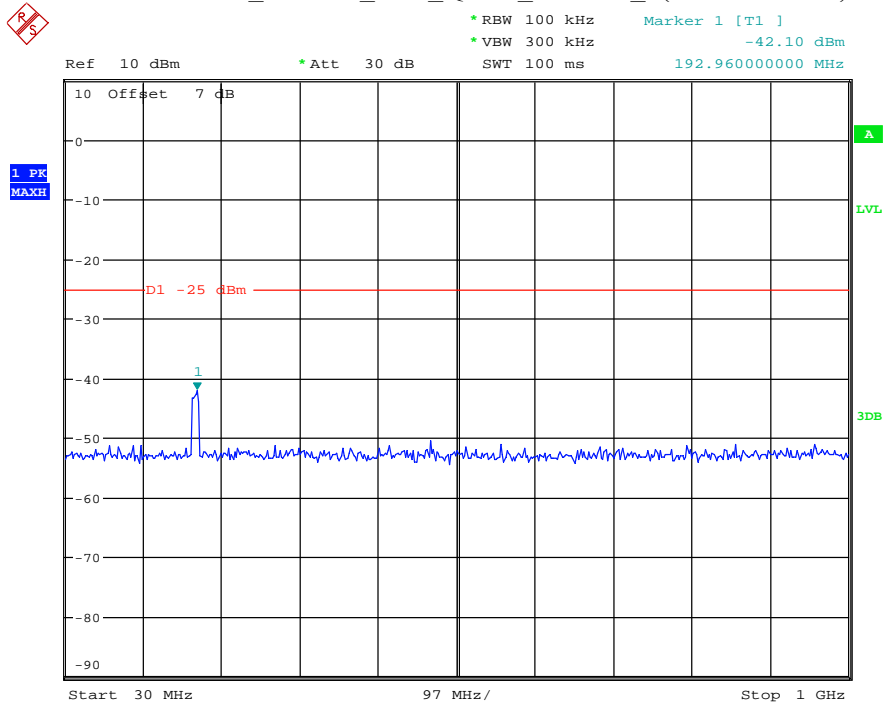

Date: 18.MAY.2021 20:06:51

Band 7_5 MHz_High_QPSK_RB25#0_1(30MHz-1GHz)

Date: 18.MAY.2021 20:07:08

Band 7_5 MHz_High_QPSK_RB25#0_2(1GHz-26.5GHz)

Date: 18.MAY.2021 20:07:18

Band 7_10 MHz_Low_QPSK_RB50#0_1(30MHz-1GHz)