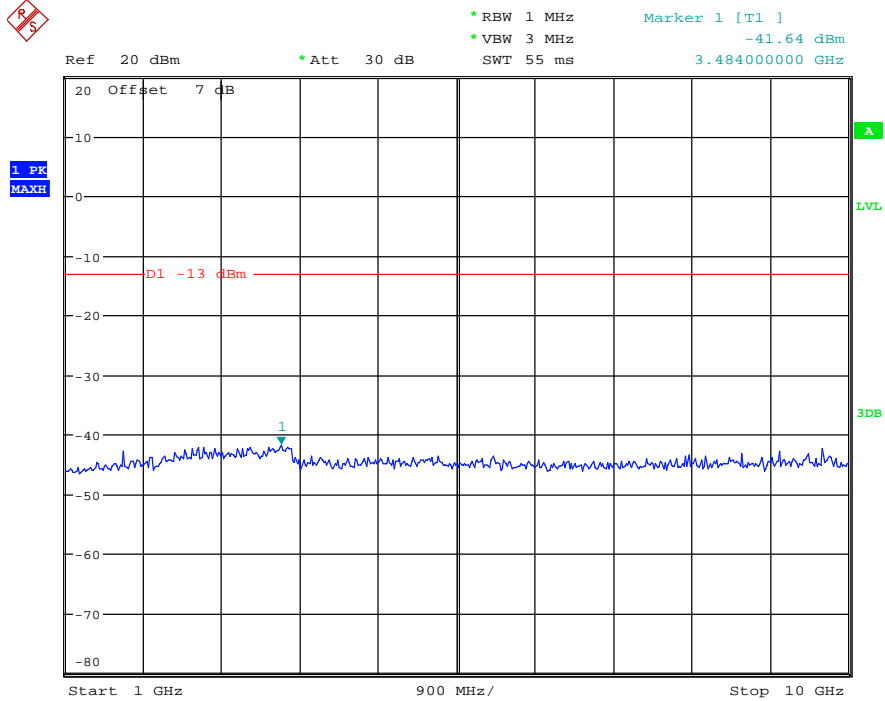

Band 5/Band 26(Part 22H) _5 MHz_Middle_QPSK_RB25#0_2(1GHz-10GHz)

Date: 18.MAY.2021 20:00:29