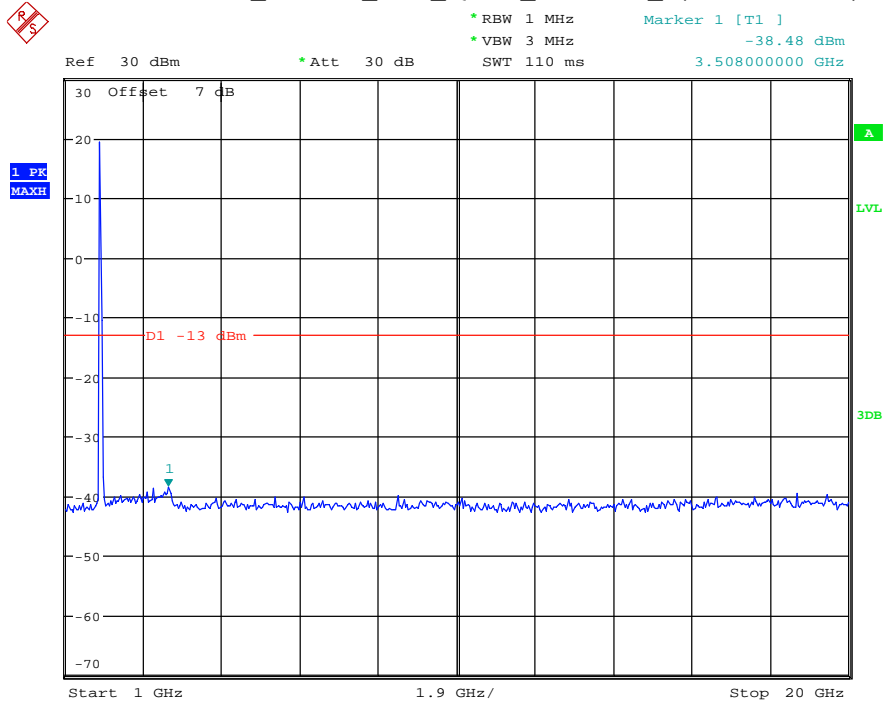

Date: 18.MAY.2021 20:36:24

Band 25_15 MHz_High_QPSK_RB75#0_2(1GHz-20GHz)

Date: 18.MAY.2021 20:36:34

Band 25_20 MHz_Low_QPSK_RB100#0_1(30MHz-1GHz)

Date: 18.MAY.2021 20:37:02

Band 25_20 MHz_Low_QPSK_RB100#0_2(1GHz-20GHz)