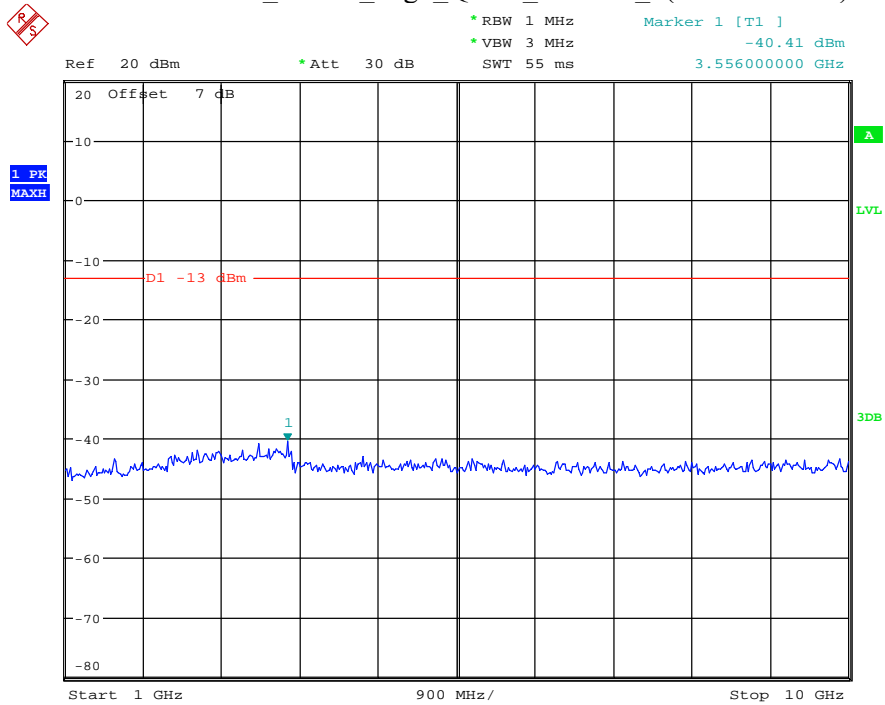

Band 13_5 MHz_High_QPSK_RB25#0_2(1GHz-10GHz)

Date: 18.MAY.2021 20:28:03