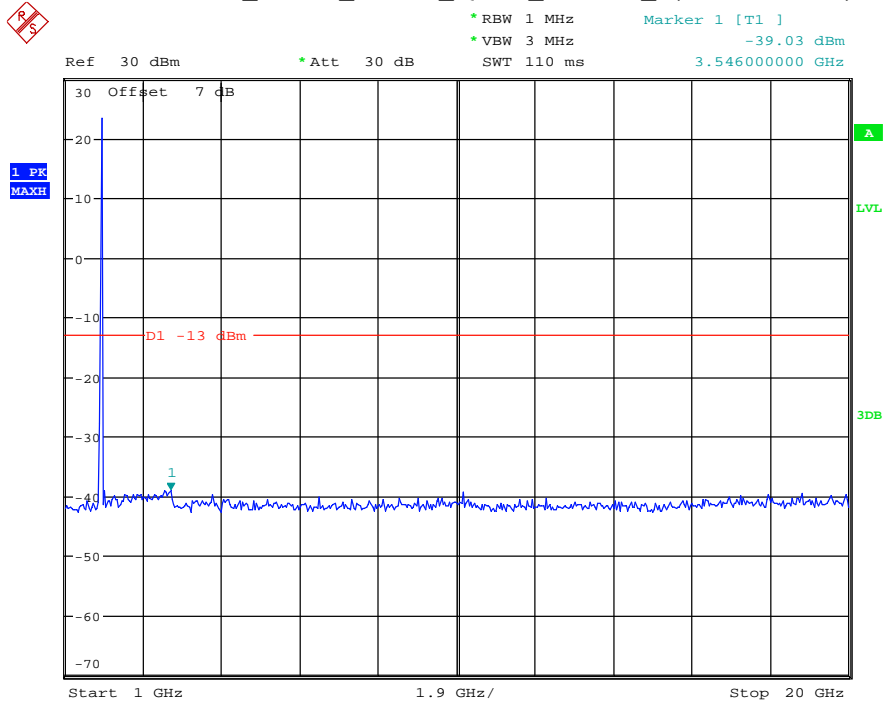

Band 2_5 MHz_Middle_QPSK_RB25#0_2(1GHz-20GHz)

Date: 18.MAY.2021 18:56:57