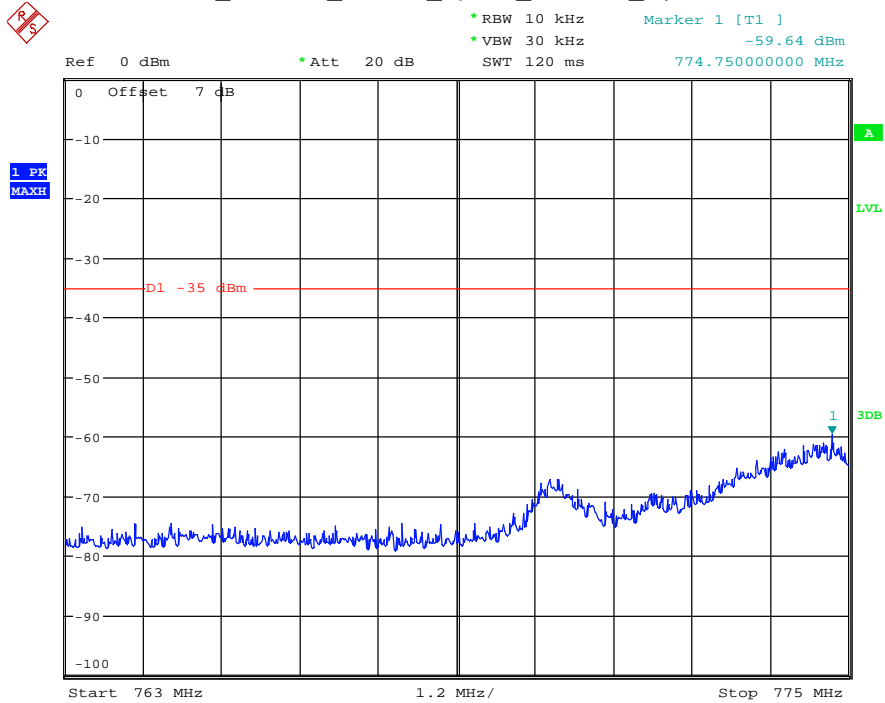

Band 13_10 MHz_Middle_QPSK_RB50#0_3(763MHz-775MHz)

Date: 6.AUG.2021 01:42:49