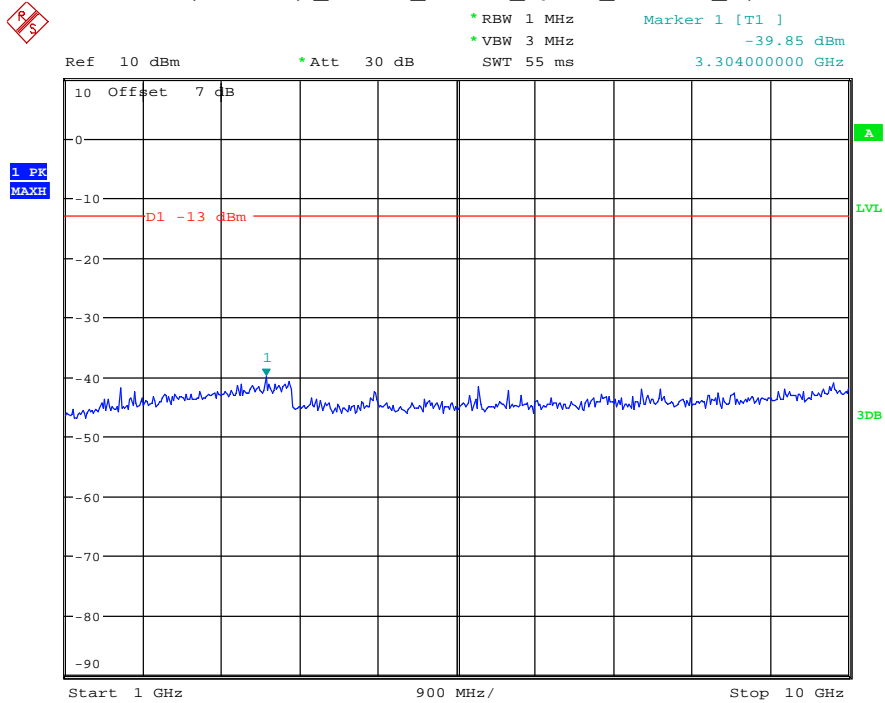

Date: 17.AUG.2021 10:33:20

Band 26(Part 90S) _5 MHz_Low_QPSK_RB25#0_2(1GHz-10GHz)

Date: 17.AUG.2021 10:33:31

Band 26(Part 90S) _5 MHz_Middle_QPSK_RB25#0_1(30MHz-1GHz)

Date: 17.AUG.2021 10:33:52

Band 26(Part 90S) _5 MHz_Middle_QPSK_RB25#0_2(1GHz-10GHz)