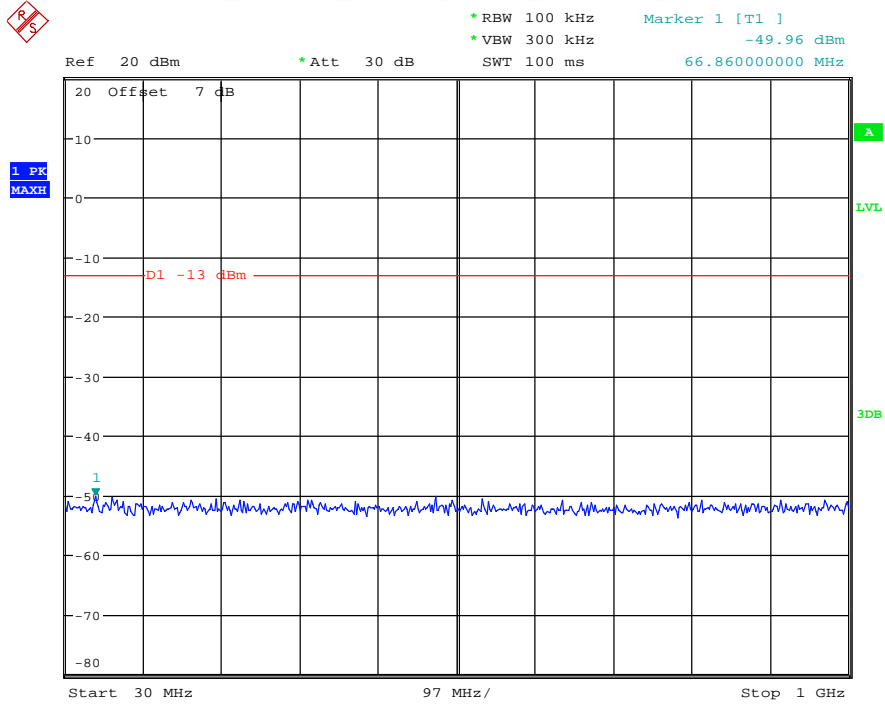

Date: 18.MAY.2021 19:46:00

Band 4_20 MHz_Low_QPSK_RB100#0_1(30MHz-1GHz)

Date: 18.MAY.2021 19:48:07

Band 4_20 MHz_Low_QPSK_RB100#0_2(1GHz-20GHz)

Date: 18.MAY.2021 19:48:18

Band 4_20 MHz_Middle_QPSK_RB100#0_1(30MHz-1GHz)