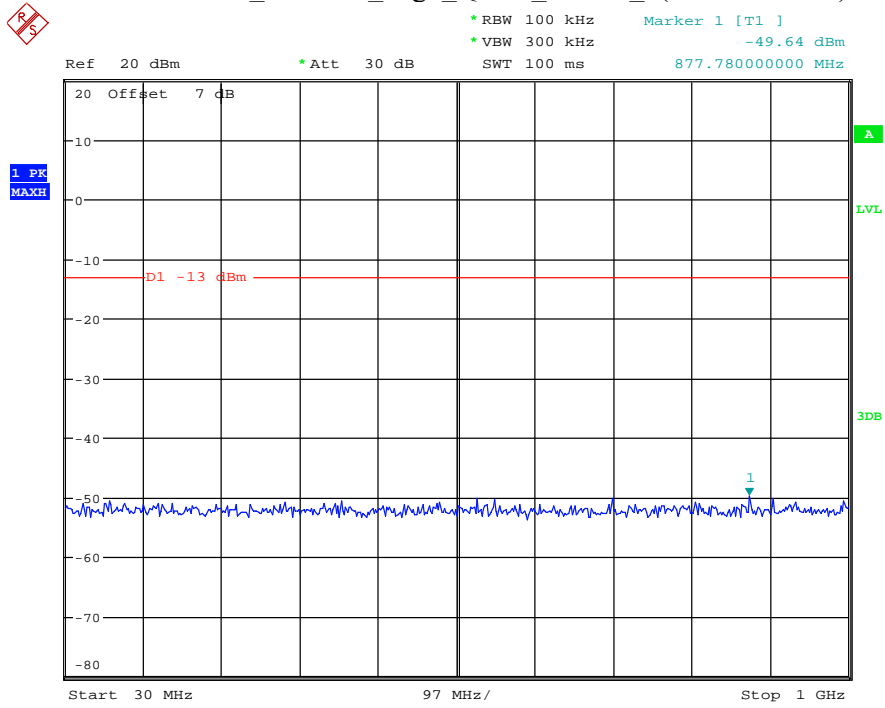

Band 2_1.4 MHz_High_QPSK_RB6#0_1(30MHz-1GHz)

Date: 18.MAY.2021 18:54:11