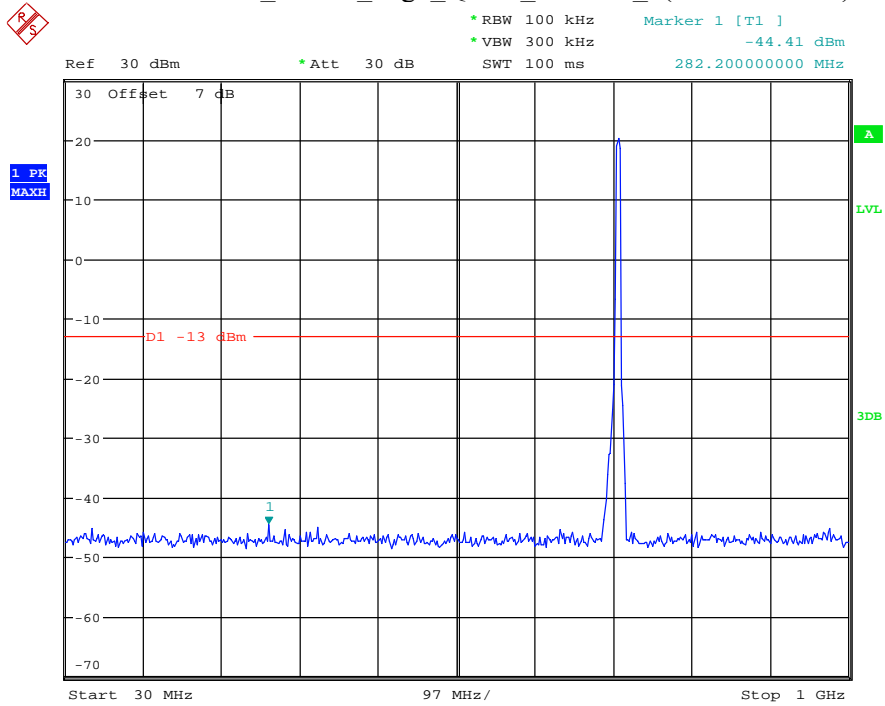

Band 12_5 MHz_High_QPSK_RB25#0_1(30MHz-1GHz)

Date: 18.MAY.2021 20:22:03