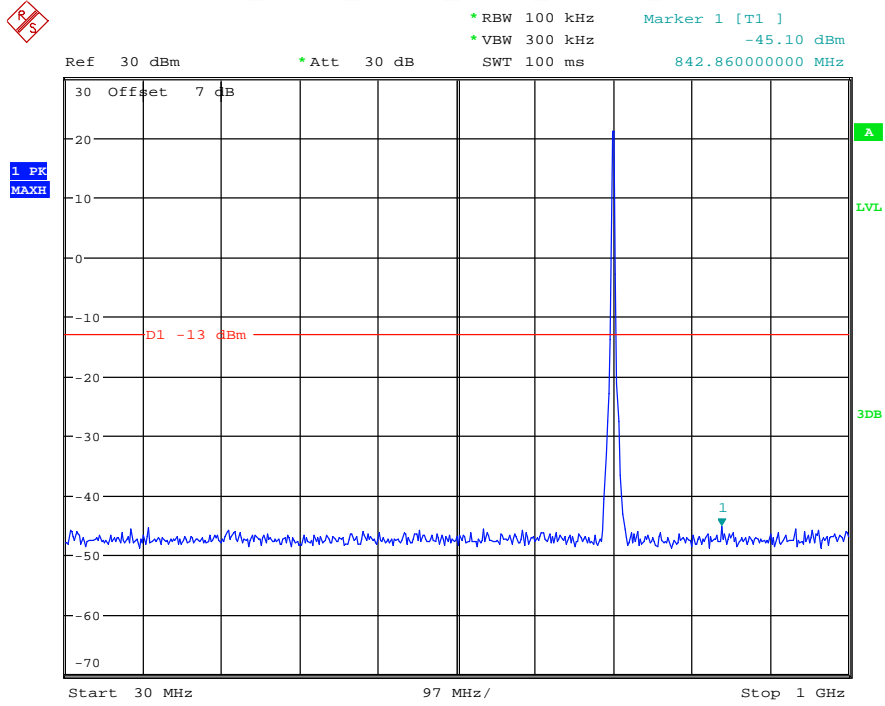

Band 12_3 MHz_Middle_QPSK_RB15#0_1(30MHz-1GHz)

Date: 18.MAY.2021 20:20:00