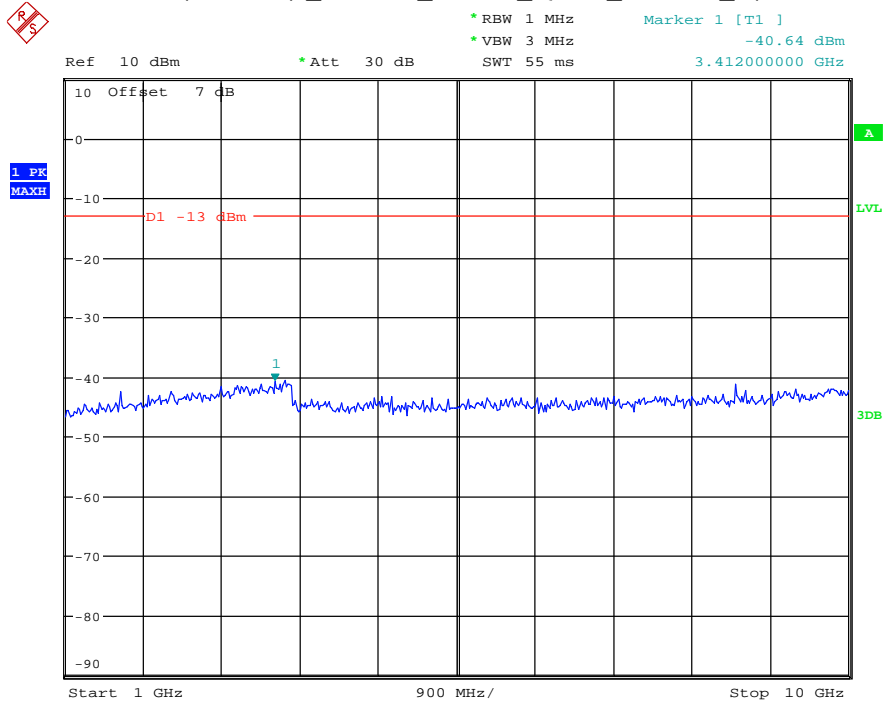

Band 26(Part 90S) _10 MHz_Middle_QPSK_RB50#0_2(1GHz-10GHz)

Date: 17.AUG.2021 10:35:05