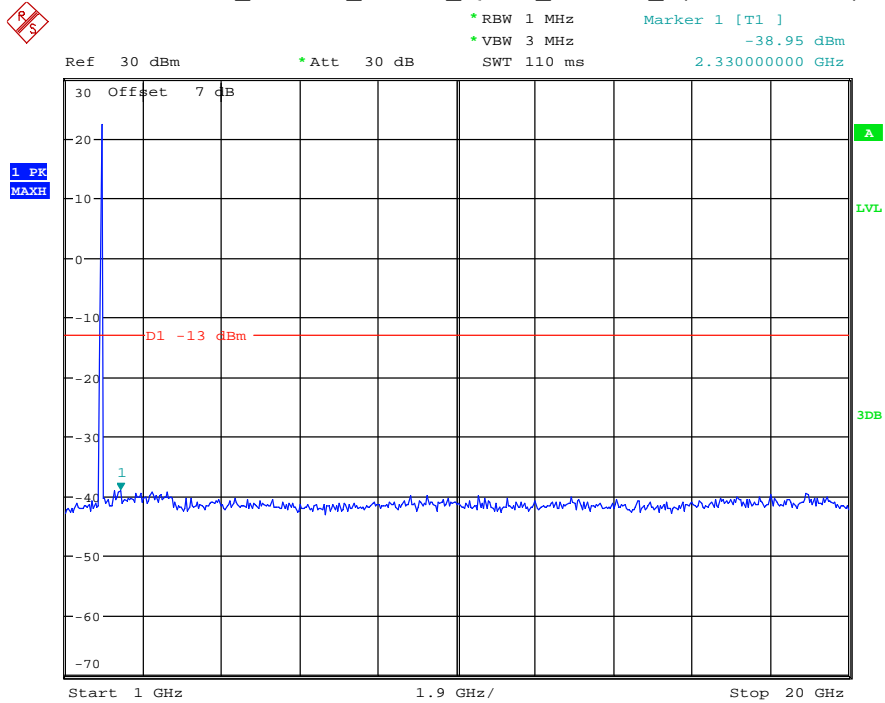

Band 2_10 MHz_Middle_QPSK_RB50#0_2(1GHz-20GHz)

Date: 18.MAY.2021 18:59:25