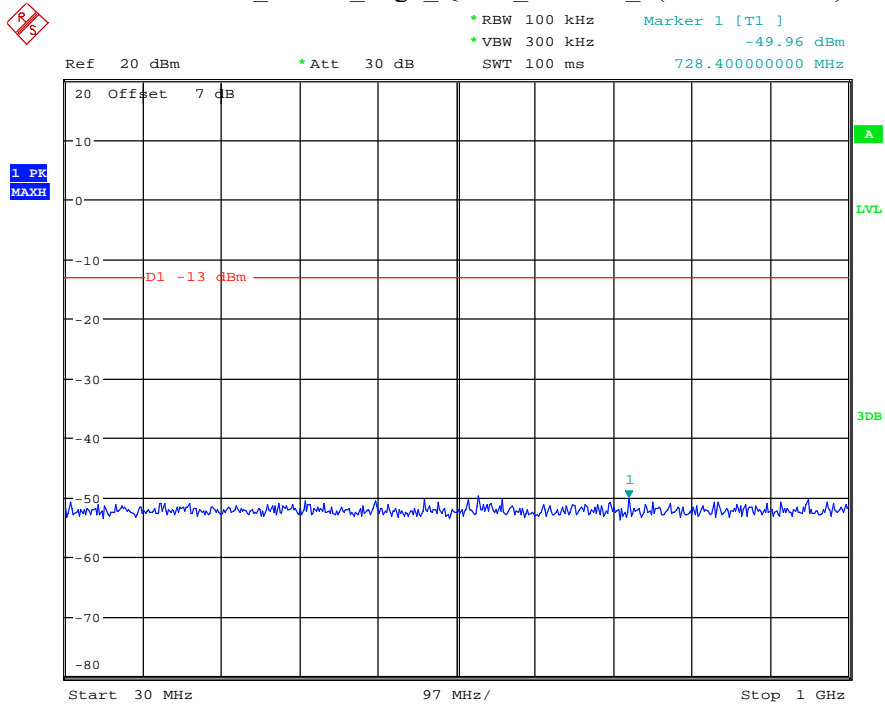

Band 4_3 MHz_High_QPSK_RB15#0_1(30MHz-1GHz)

Date: 18.MAY.2021 19:33:17