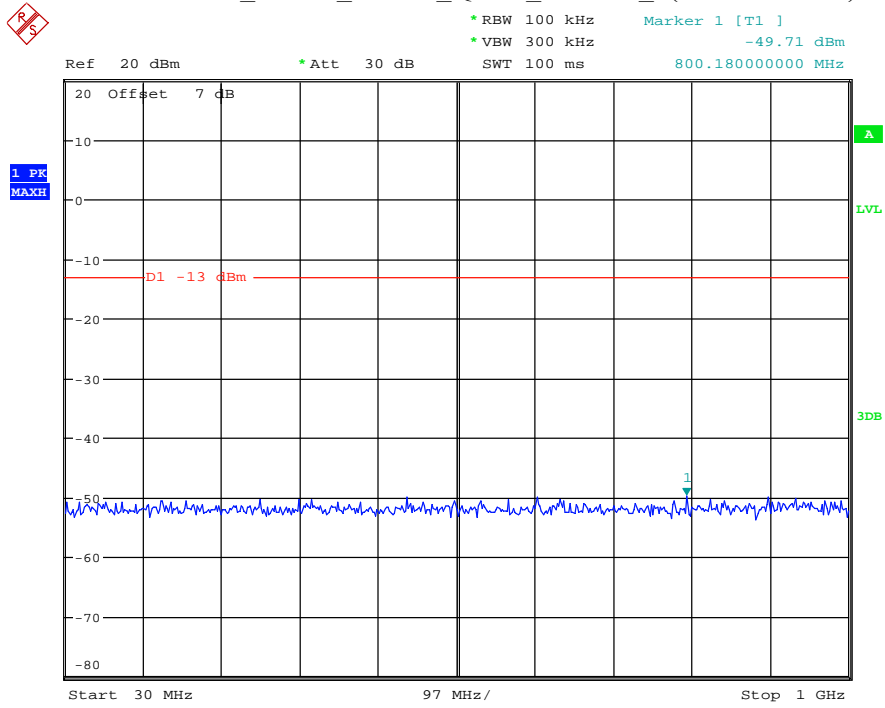

Date: 18.MAY.2021 19:28:22

Band 4_3 MHz_Low_QPSK_RB15#0_1(30MHz-1GHz)

Date: 18.MAY.2021 19:32:09

Band 4_3 MHz_Low_QPSK_RB15#0_2(1GHz-20GHz)

Date: 18.MAY.2021 19:32:28

Band 4_3 MHz_Middle_QPSK_RB15#0_1(30MHz-1GHz)