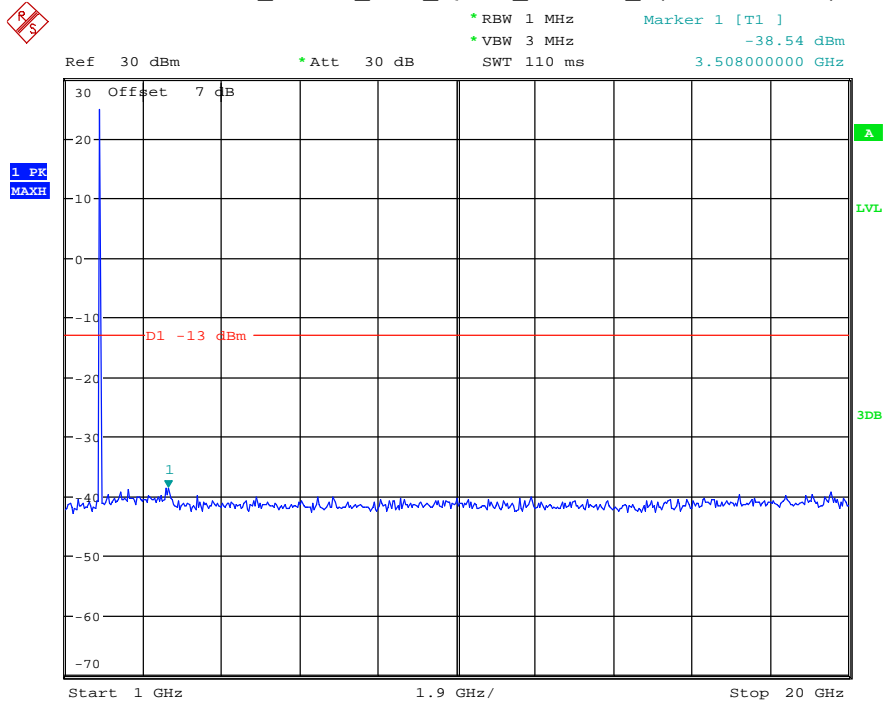

Band 2_3 MHz_Low_QPSK_RB15#0_2(1GHz-20GHz)

Date: 18.MAY.2021 18:54:58