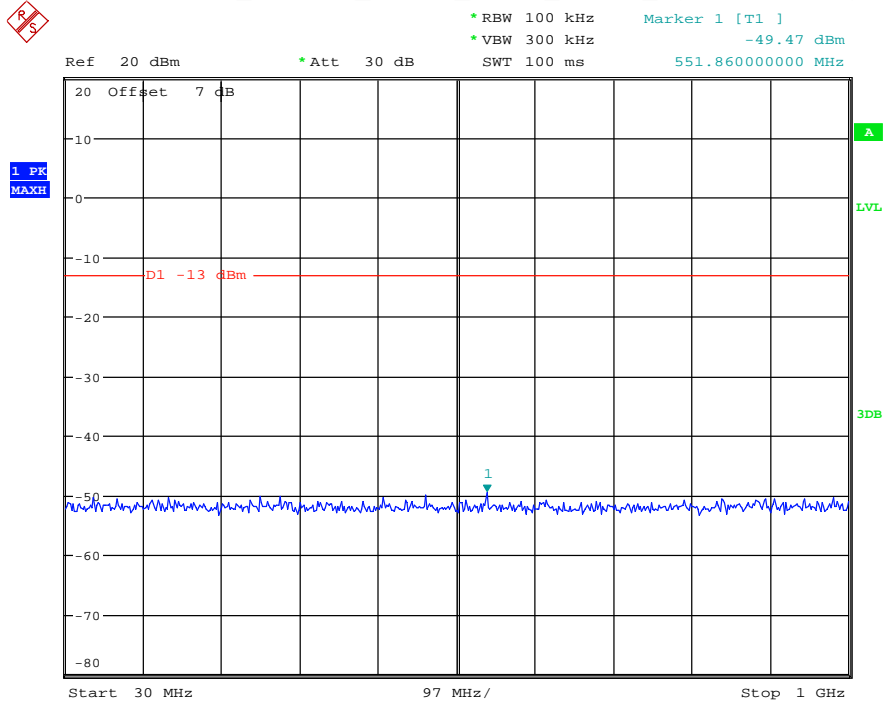

Please refer to following plots:

Band 2_1.4 MHz_Low_QPSK_RB6#0_1(30MHz-1GHz)

Date: 18.MAY.2021 18:53:12

Band 2_1.4 MHz_Low_QPSK_RB6#0_2(1GHz-20GHz)

Date: 18.MAY.2021 18:53:23

Band 2_1.4 MHz_Middle_QPSK_RB6#0_1(30MHz-1GHz)