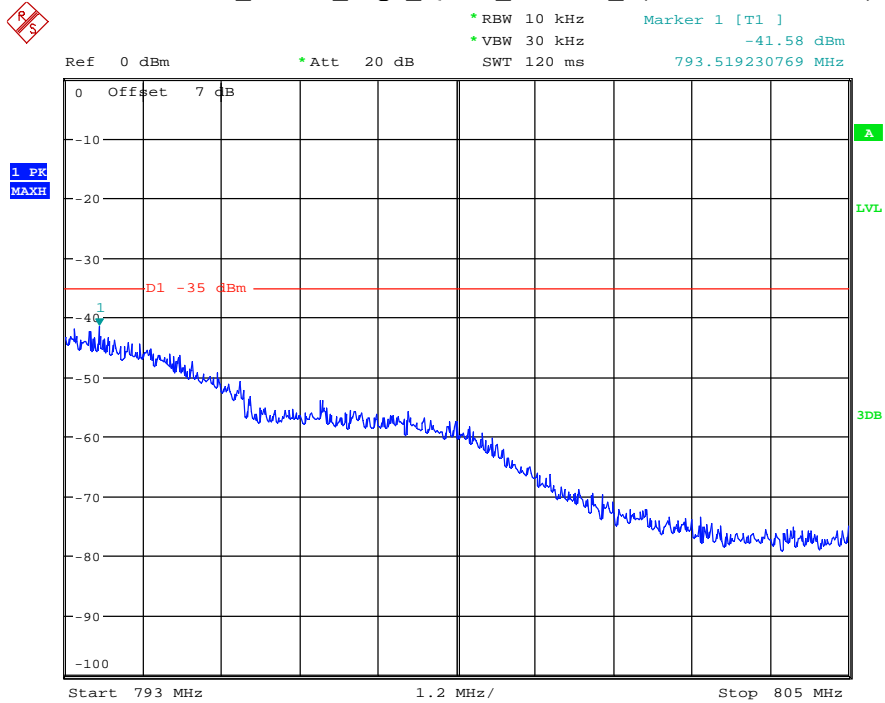

Band 13_5 MHz_High_QPSK_RB25#0_4(793MHz-805MHz)

Date: 6.AUG.2021 01:40:15