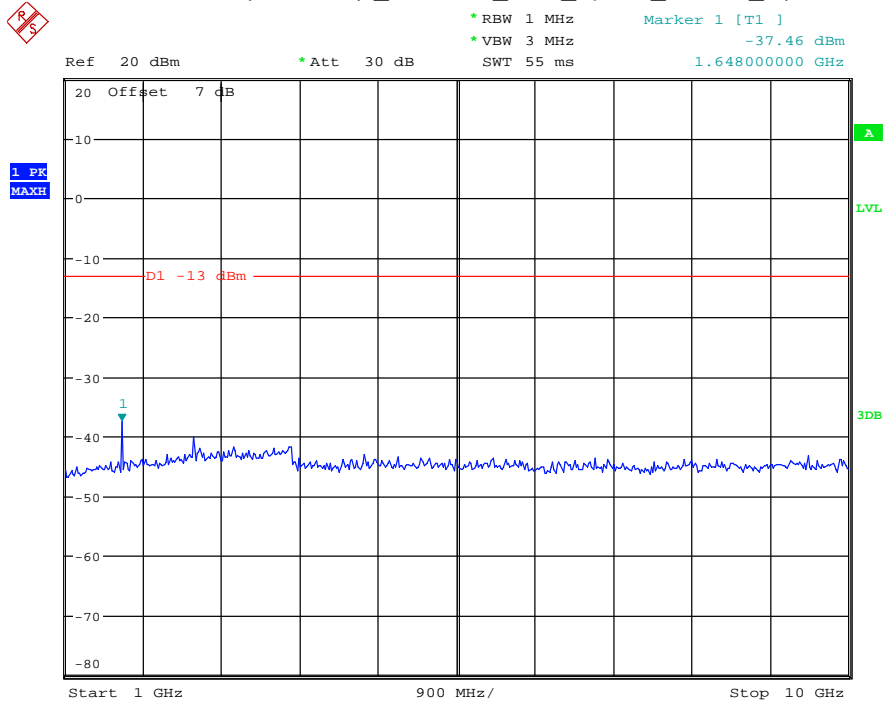

Band 5/Band 26(Part 22H) _1.4 MHz_Low_QPSK_RB6#0_2(1GHz-10GHz)

Date: 18.MAY.2021 19:51:05