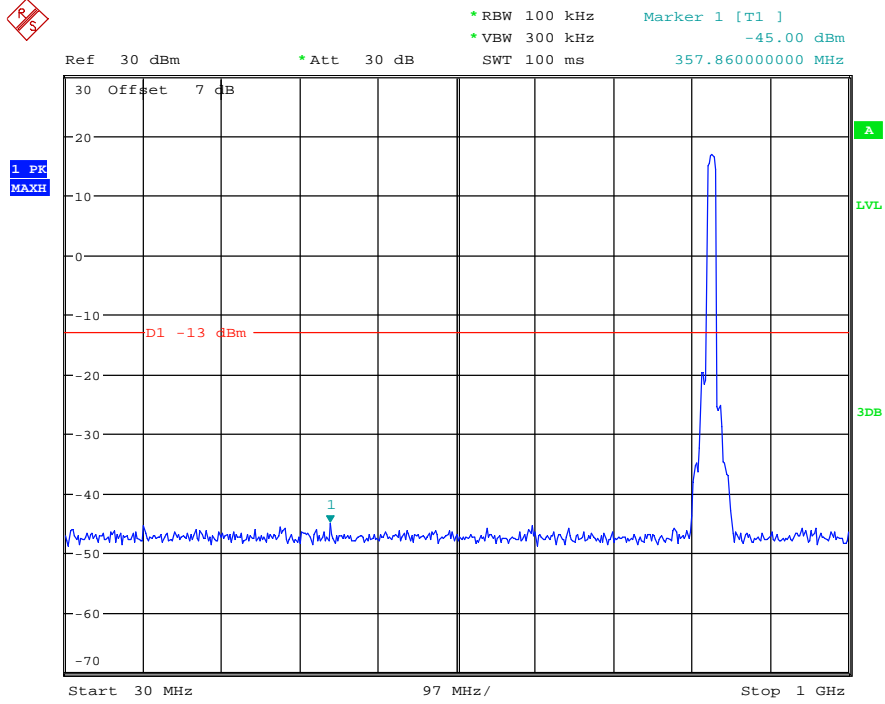

Band 5/Band 26(Part 22H) _10 MHz_Low_QPSK_RB50#0_1(30MHz-1GHz)

Date: 18.MAY.2021 20:03:05