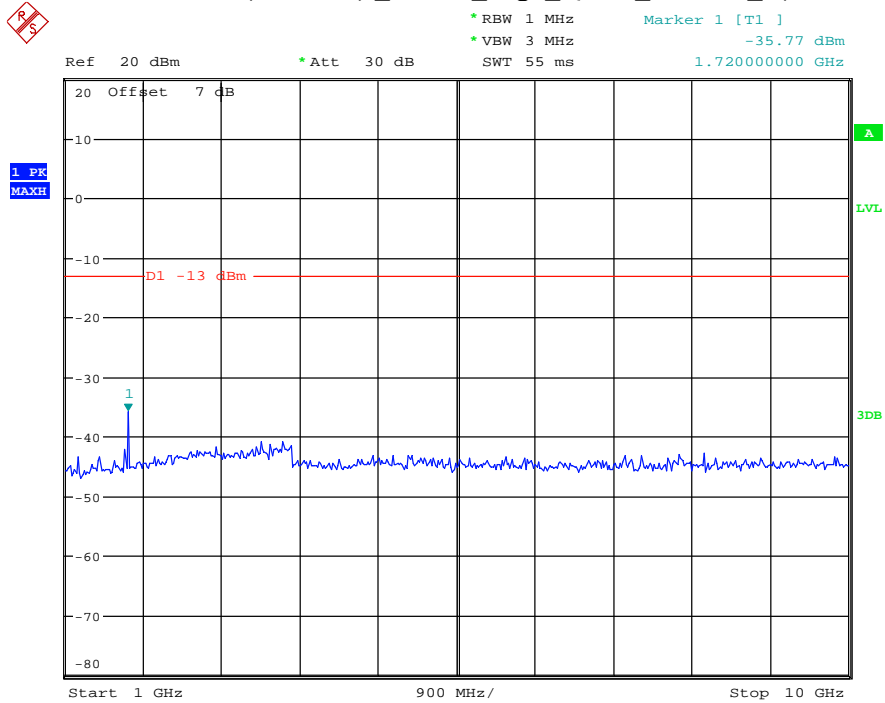

Band 5/Band 26(Part 22H) _5 MHz_High_QPSK_RB25#0_2(1GHz-10GHz)

Date: 18.MAY.2021 20:01:02