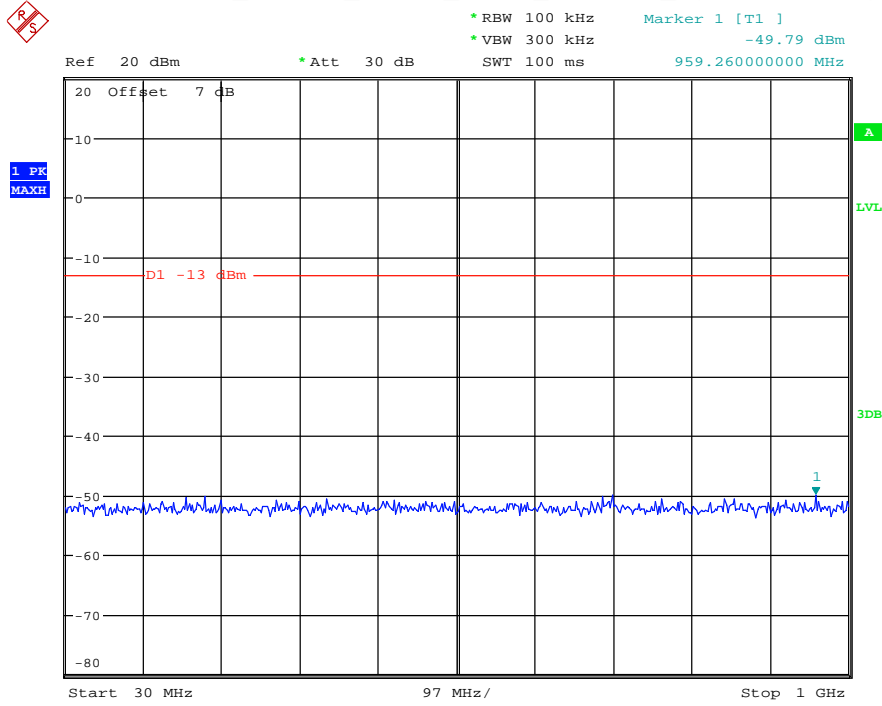

Band 25_20 MHz_Middle_QPSK_RB100#0_1(30MHz-1GHz)

Date: 18.MAY.2021 20:37:36