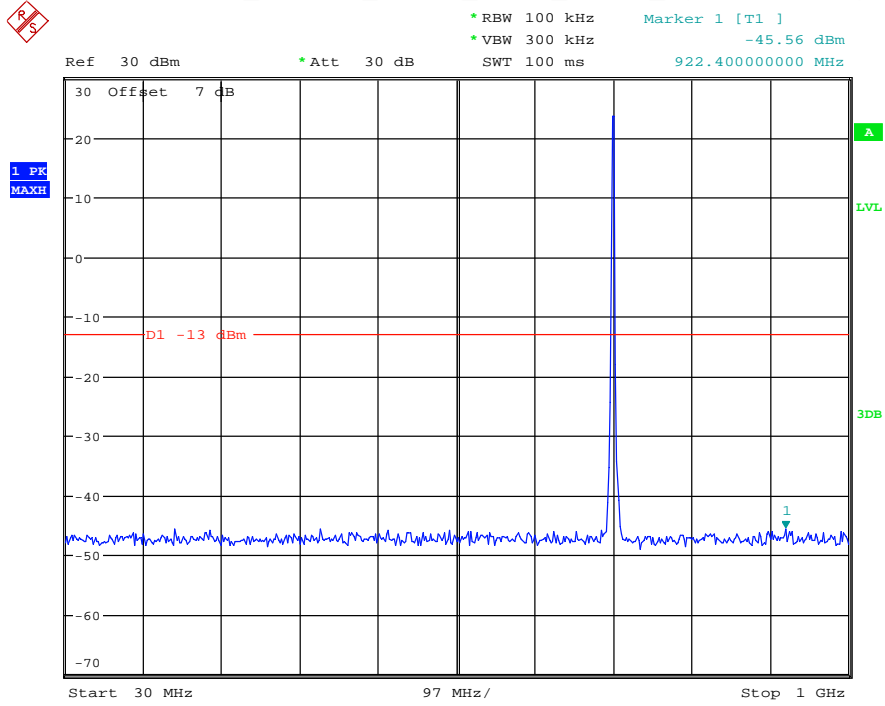

Band 12_1.4 MHz_Middle_QPSK_RB6#0_1(30MHz-1GHz)

Date: 18.MAY.2021 20:16:15