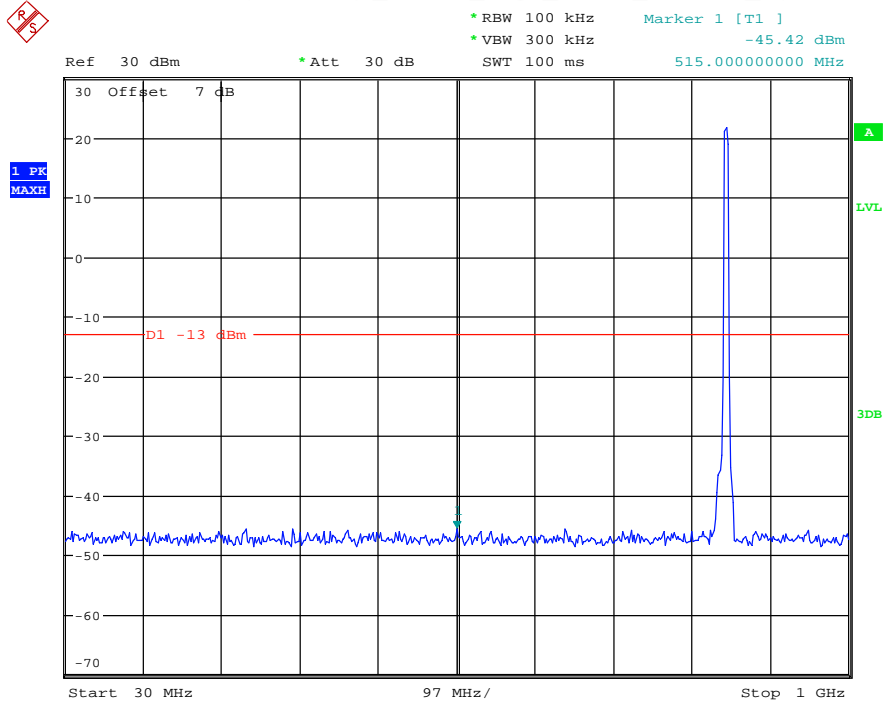

Band 5/Band 26(Part 22H) _3 MHz_High_QPSK_RB15#0_1(30MHz-1GHz)

Date: 18.MAY.2021 19:57:36