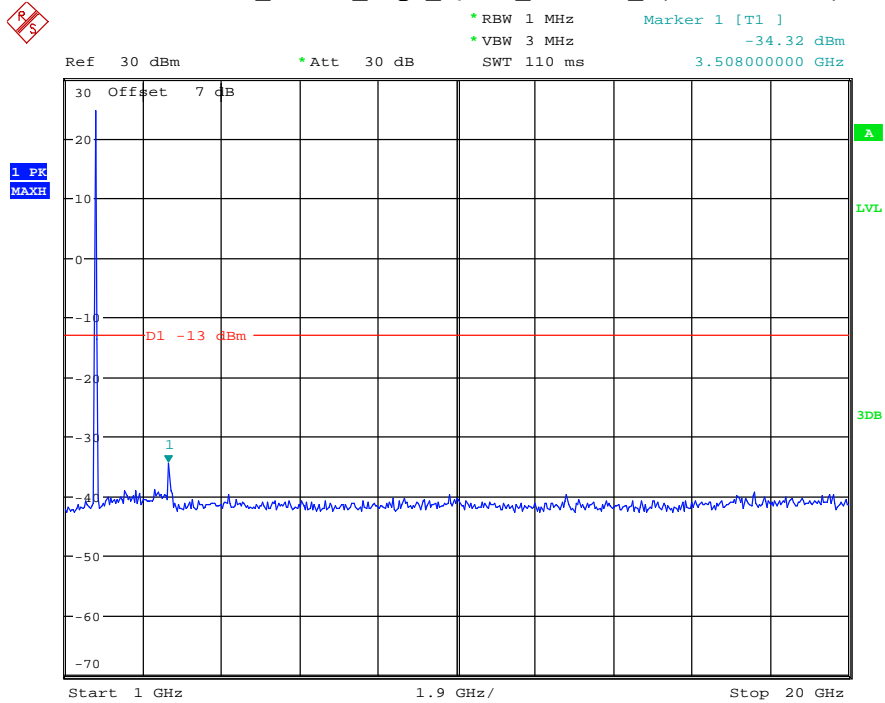

Date: 18.MAY.2021 19:32:49

Band 4_3 MHz_Middle_QPSK_RB15#0_2(1GHz-20GHz)

Date: 18.MAY.2021 19:33:00

Band 4_3 MHz_High_QPSK_RB15#0_1(30MHz-1GHz)

Date: 18.MAY.2021 19:33:17

Band 4_3 MHz_High_QPSK_RB15#0_2(1GHz-20GHz)