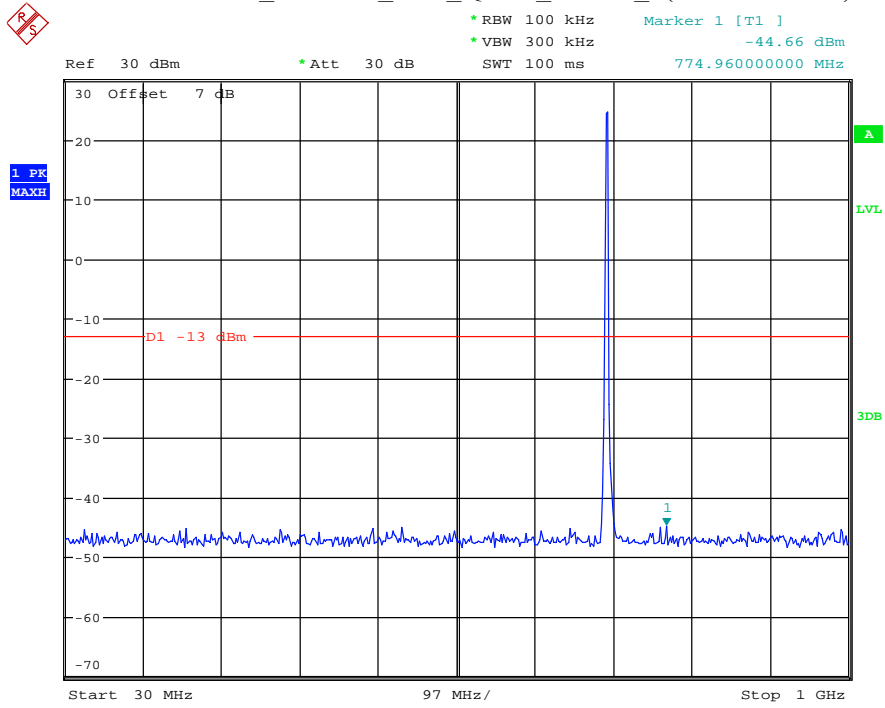

Date: 18.MAY.2021 20:12:13

Band 7_20 MHz_High_QPSK_RB100#0_1(30MHz-1GHz)

Date: 18.MAY.2021 20:12:37

Band 7_20 MHz_High_QPSK_RB100#0_2(1GHz-26.5GHz)

Date: 18.MAY.2021 20:12:47

Band 12_1.4 MHz_Low_QPSK_RB6#0_1(30MHz-1GHz)