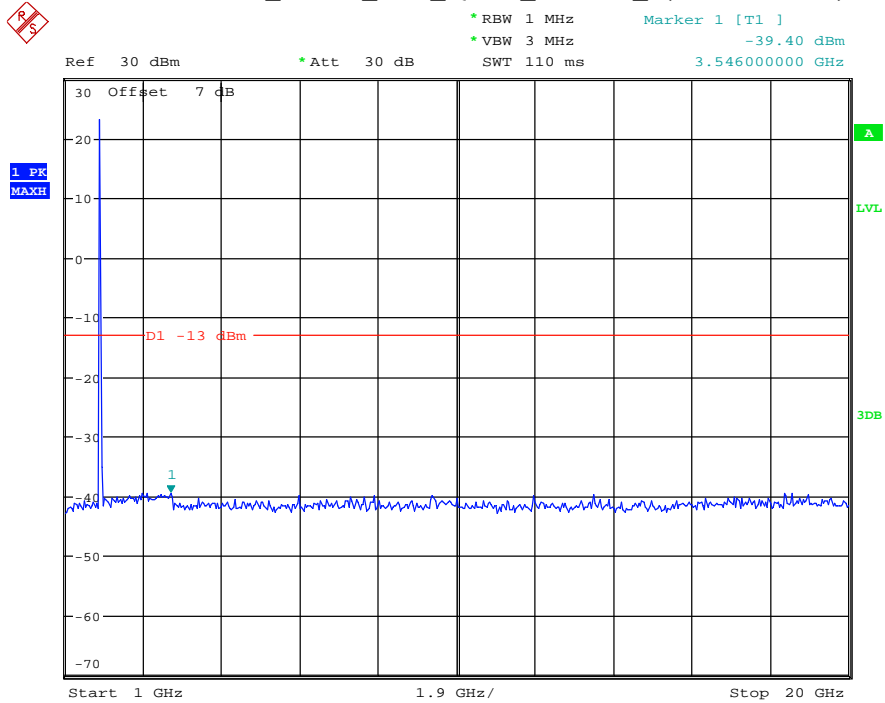

Date: 18.MAY.2021 20:31:33

Band 25_3 MHz_High_QPSK_RB15#0_2(1GHz-20GHz)

Date: 18.MAY.2021 20:31:44

Band 25_5 MHz_Low_QPSK_RB25#0_1(30MHz-1GHz)

Date: 18.MAY.2021 20:32:04

Band 25_5 MHz_Low_QPSK_RB25#0_2(1GHz-20GHz)