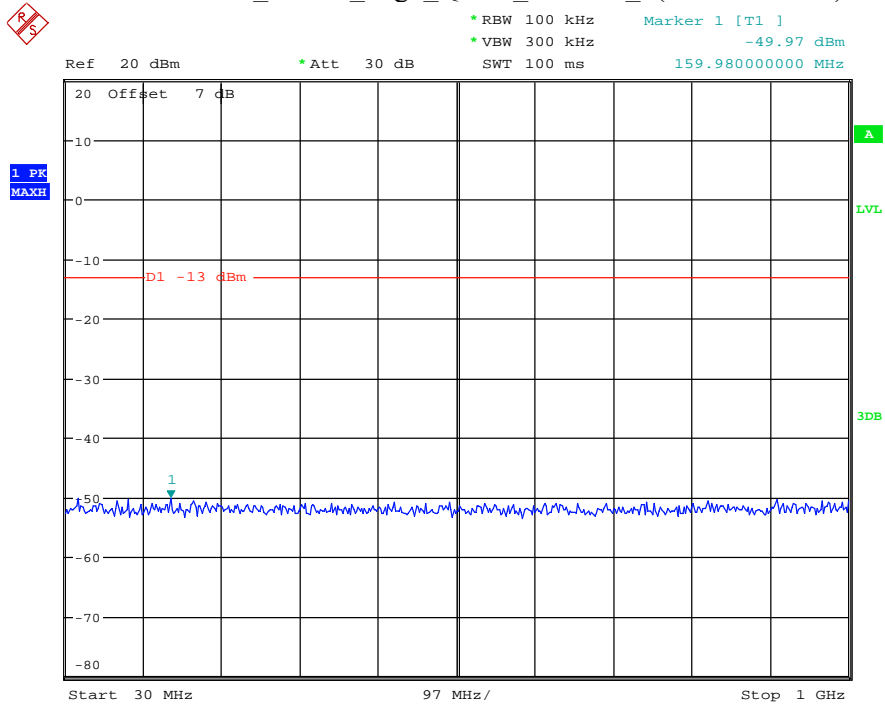

Band 4_5 MHz_High_QPSK_RB25#0_1(30MHz-1GHz)

Date: 18.MAY.2021 19:39:21