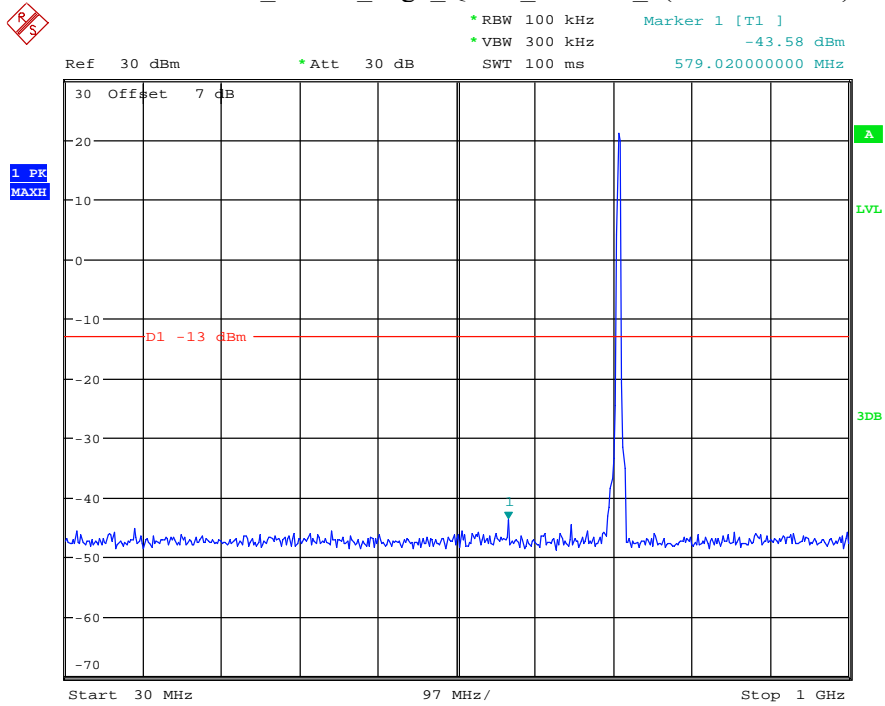

Band 12_3 MHz_High_QPSK_RB15#0_1(30MHz-1GHz)

Date: 18.MAY.2021 20:20:28