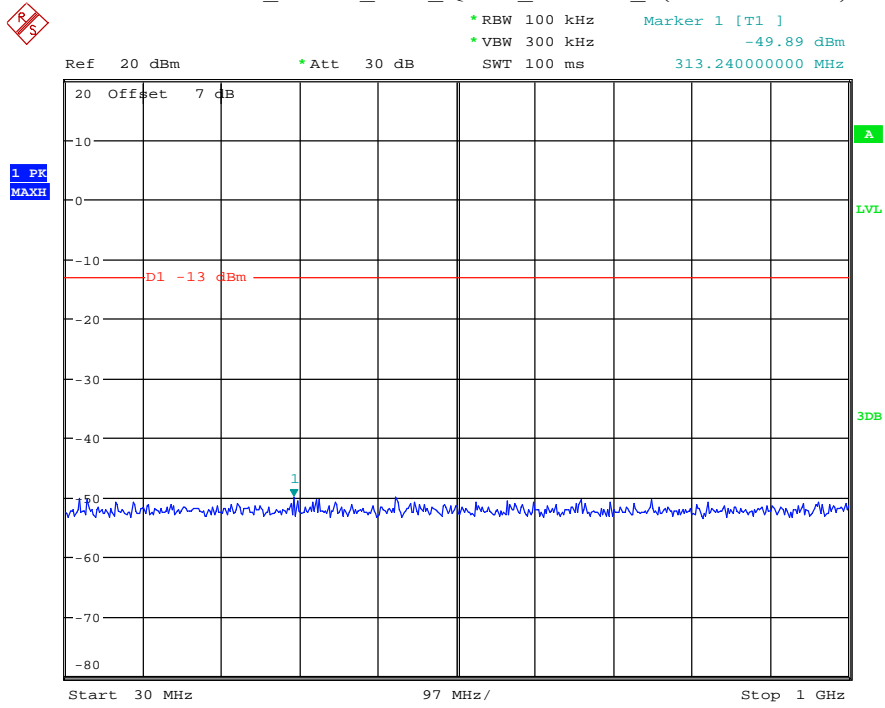

Band 25_3 MHz_Low_QPSK_RB15#0_1(30MHz-1GHz)

Date: 18.MAY.2021 20:30:31