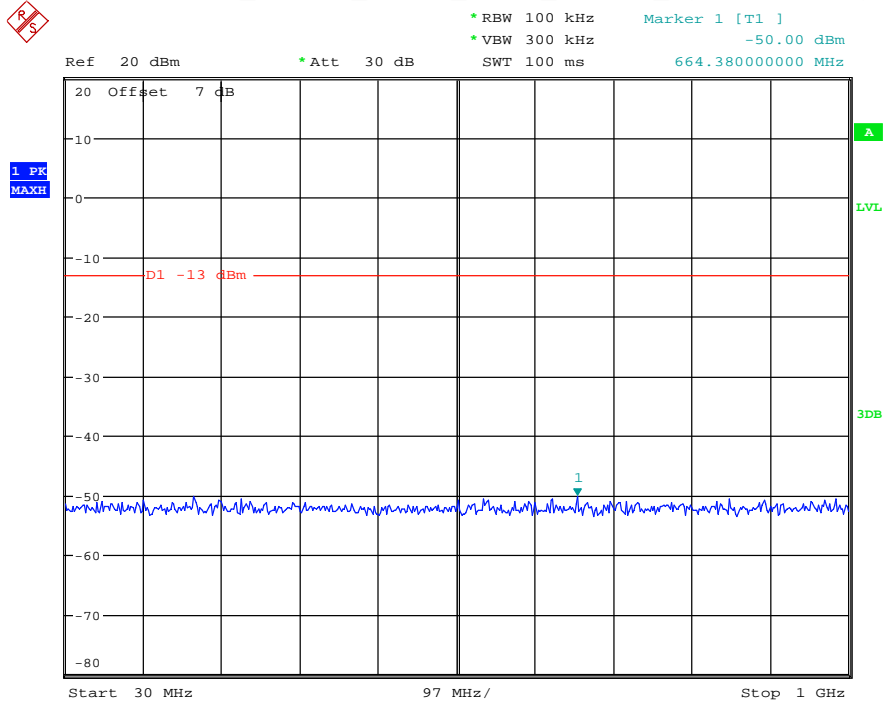

Band 25_10 MHz_Middle_QPSK_RB50#0_1(30MHz-1GHz)

Date: 18.MAY.2021 20:34:09