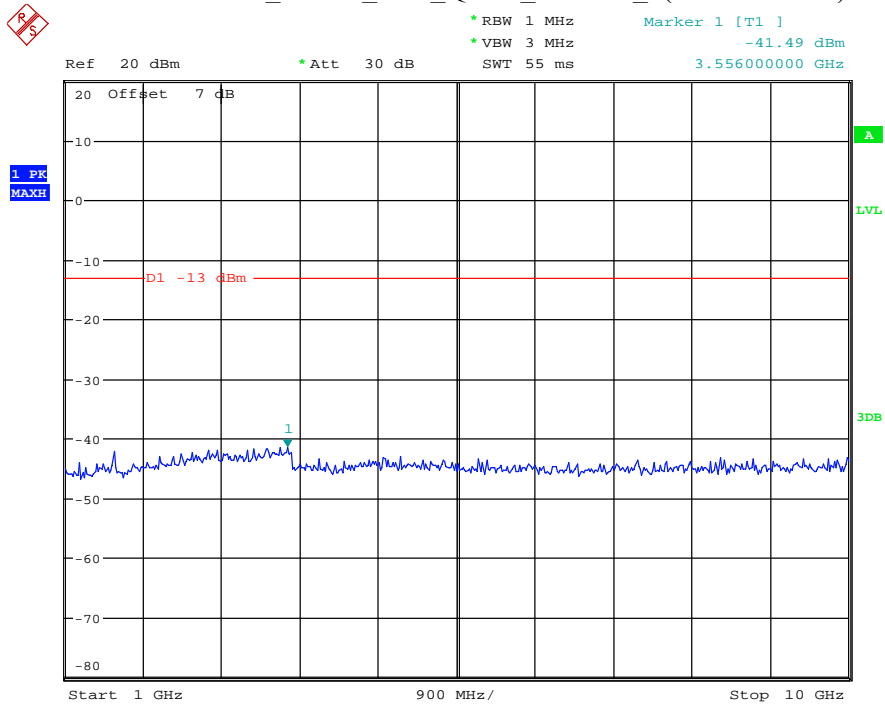

Band 13_5 MHz_Low_QPSK_RB25#0_2(1GHz-10GHz)

Date: 18.MAY.2021 20:27:05