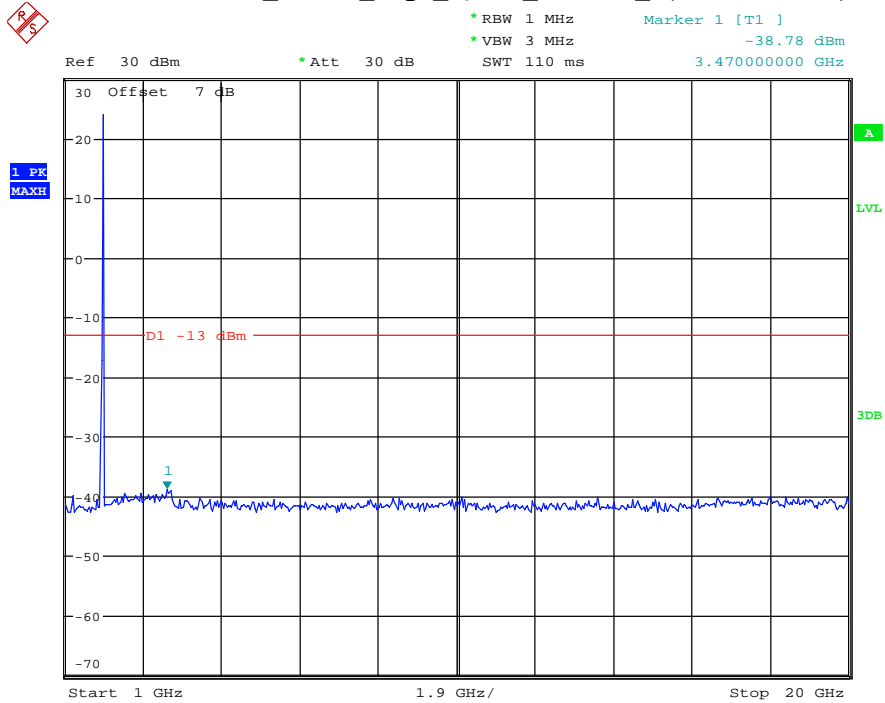

Band 25_3 MHz_High_QPSK_RB15#0_2(1GHz-20GHz)

Date: 18.MAY.2021 20:31:44