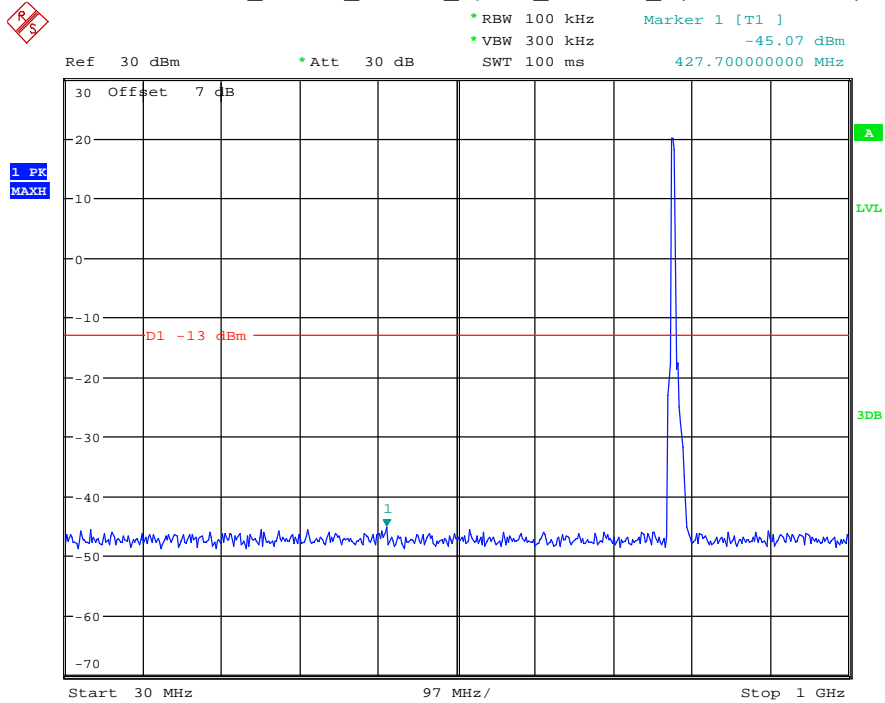

Band 13_5 MHz_Middle_QPSK_RB25#0_1(30MHz-1GHz)

Date: 18.MAY.2021 20:27:22