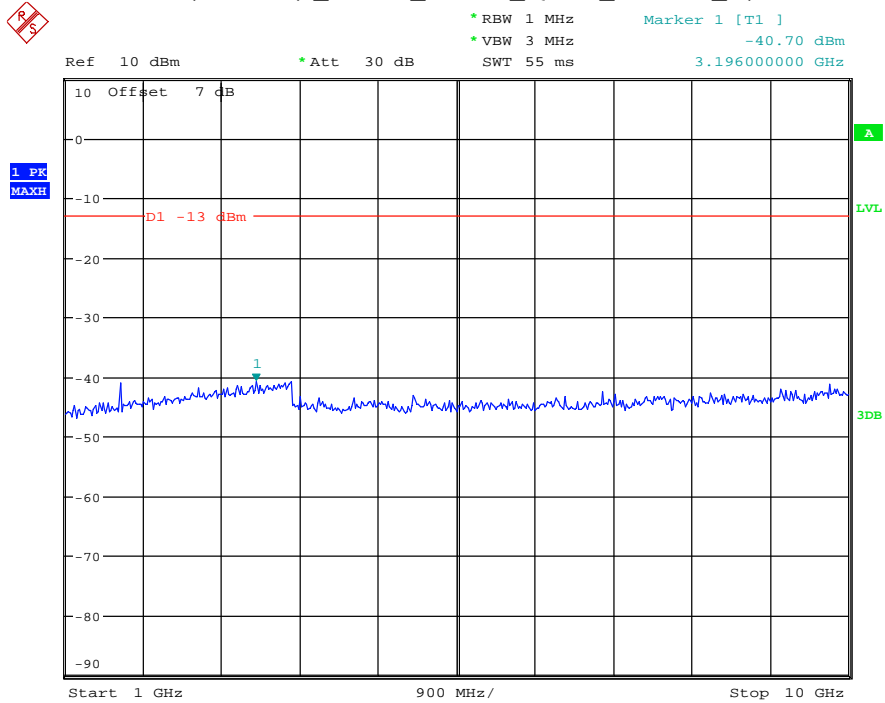

Date: 17.AUG.2021 10:31:52

Band 26(Part 90S)_3 MHz_Low_QPSK_RB15#0_2(1GHz-10GHz)

Date: 17.AUG.2021 10:32:03

Band 26(Part 90S) _3 MHz_Middle_QPSK_RB15#0_1(30MHz-1GHz)

Date: 17.AUG.2021 10:32:21

Band 26(Part 90S) _3 MHz_Middle_QPSK_RB15#0_2(1GHz-10GHz)