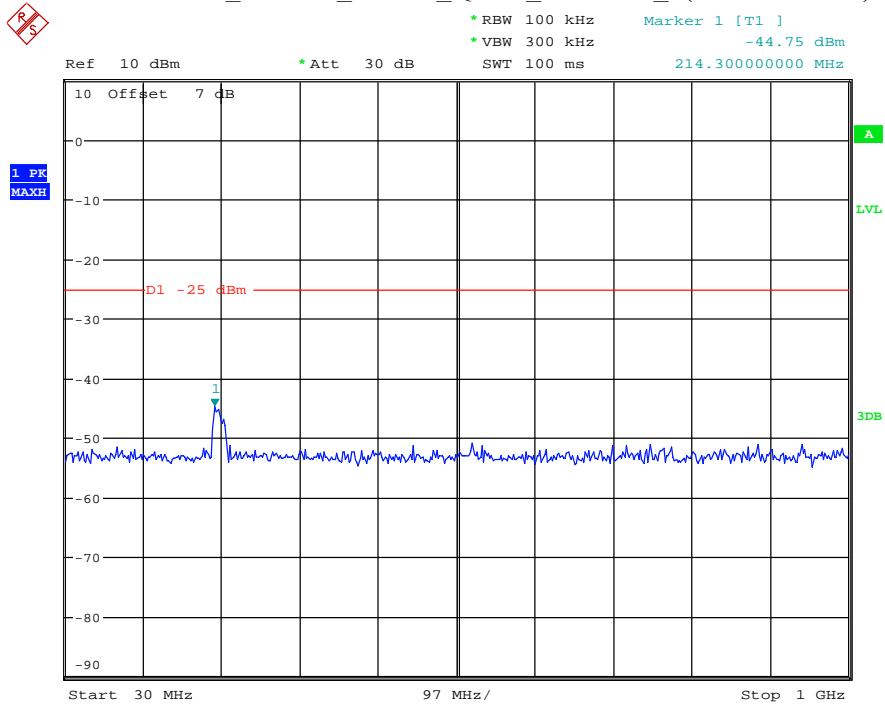

Band 7_20 MHz_Middle_QPSK_RB100#0_1(30MHz-1GHz)

Date: 18.MAY.2021 20:12:02