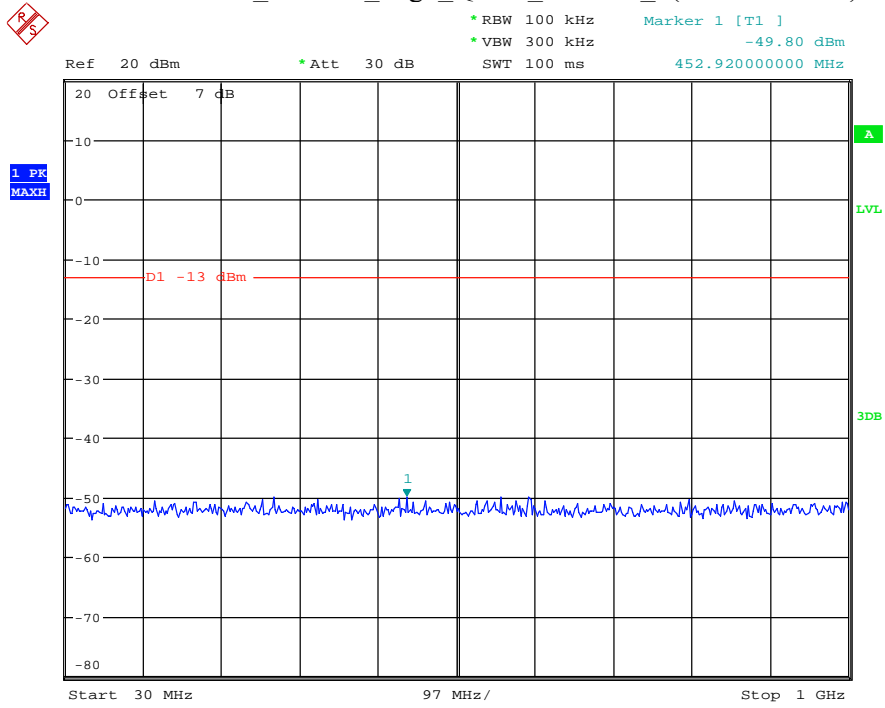

Date: 18.MAY.2021 20:35:27

Band 25_15 MHz_Middle_QPSK_RB75#0_1(30MHz-1GHz)

Date: 18.MAY.2021 20:35:50

Band 25_15 MHz_Middle_QPSK_RB75#0_2(1GHz-20GHz)

Date: 18.MAY.2021 20:36:01

Band 25_15 MHz_High_QPSK_RB75#0_1(30MHz-1GHz)