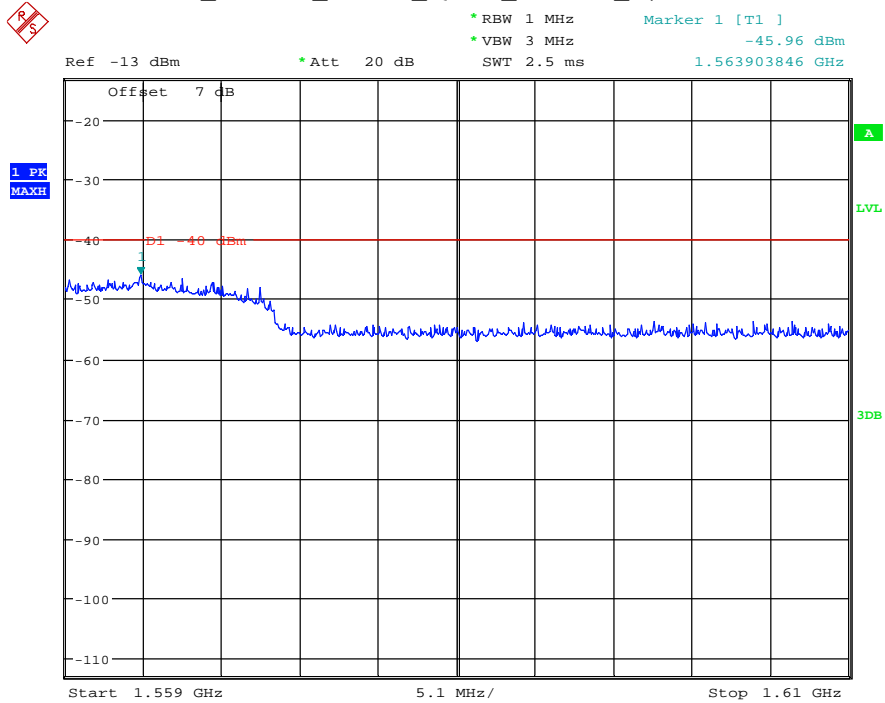

Band 13_10 MHz_Middle_QPSK_RB50#0_5(1559MHz-1610MHz)

Date: 6.AUG.2021 01:16:49