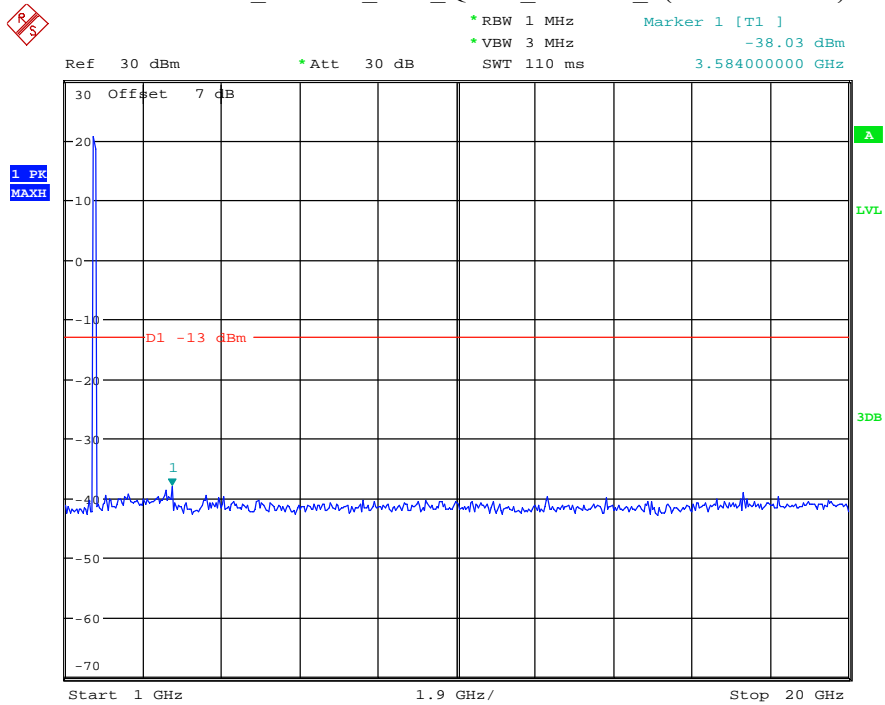

Band 4_10 MHz_Low_QPSK_RB50#0_2(1GHz-20GHz)

Date: 18.MAY.2021 19:41:52