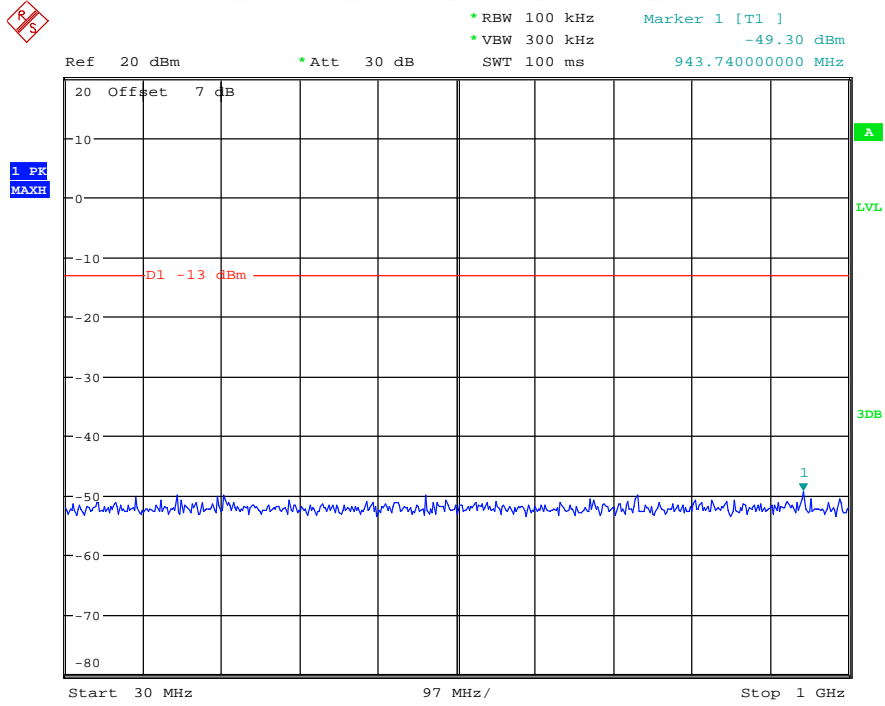

Date: 18.MAY.2021 18:57:27

Band 2_10 MHz_Low_QPSK_RB50#0_1(30MHz-1GHz)

Date: 18.MAY.2021 18:58:44

Band 2_10 MHz_Low_QPSK_RB50#0_2(1GHz-20GHz)

Date: 18.MAY.2021 18:58:55

Band 2_10 MHz_Middle_QPSK_RB50#0_1(30MHz-1GHz)