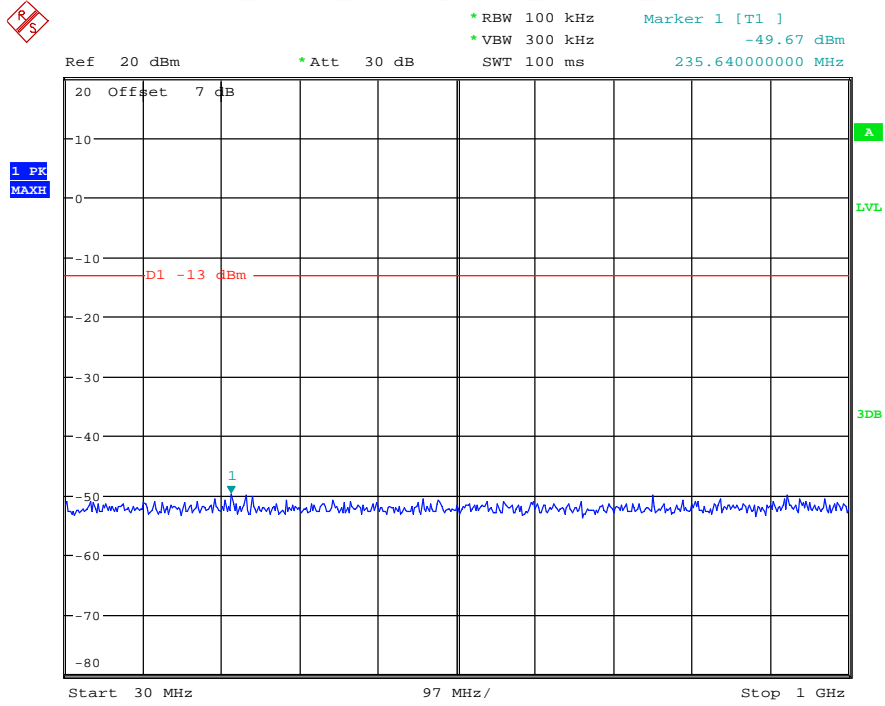

Date: 18.MAY.2021 19:33:28

Band 4_5 MHz_Low_QPSK_RB25#0_1(30MHz-1GHz)

Date: 18.MAY.2021 19:38:22

Band 4_5 MHz_Low_QPSK_RB25#0_2(1GHz-20GHz)

Date: 18.MAY.2021 19:38:33

Band 4_5 MHz_Middle_QPSK_RB25#0_1(30MHz-1GHz)