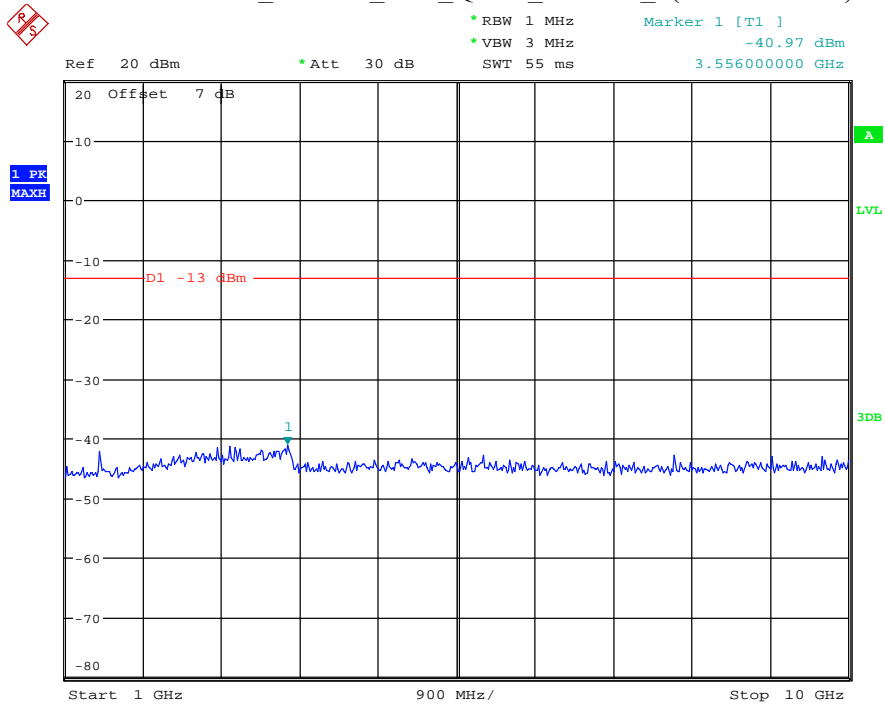

Band 12_10 MHz_Low_QPSK_RB50#0_2(1GHz-10GHz)

Date: 18.MAY.2021 20:24:24