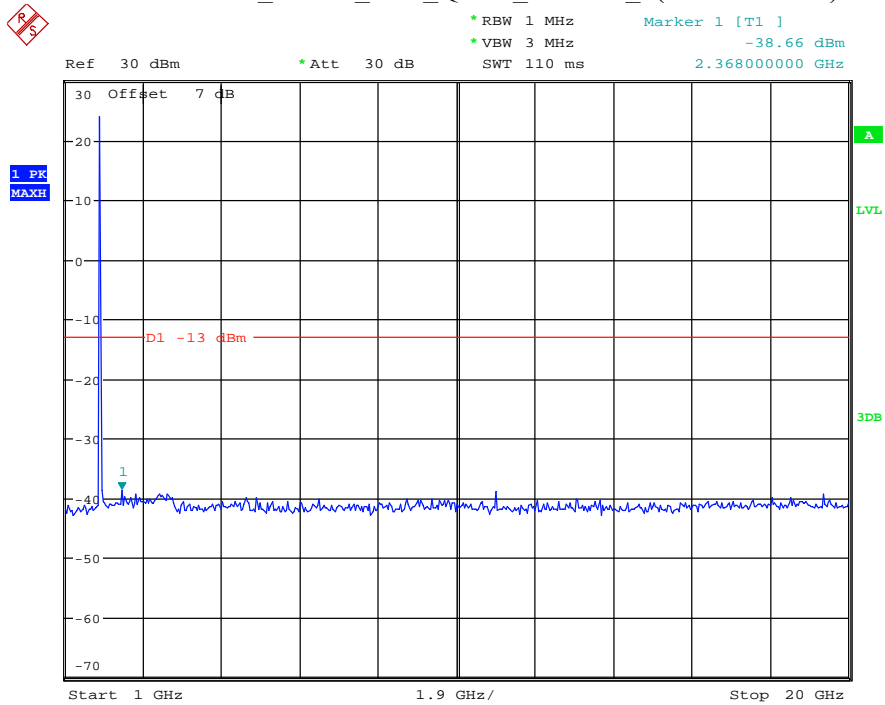

Band 2_5 MHz_Low_QPSK_RB25#0_2(1GHz-20GHz)

Date: 18.MAY.2021 18:56:29