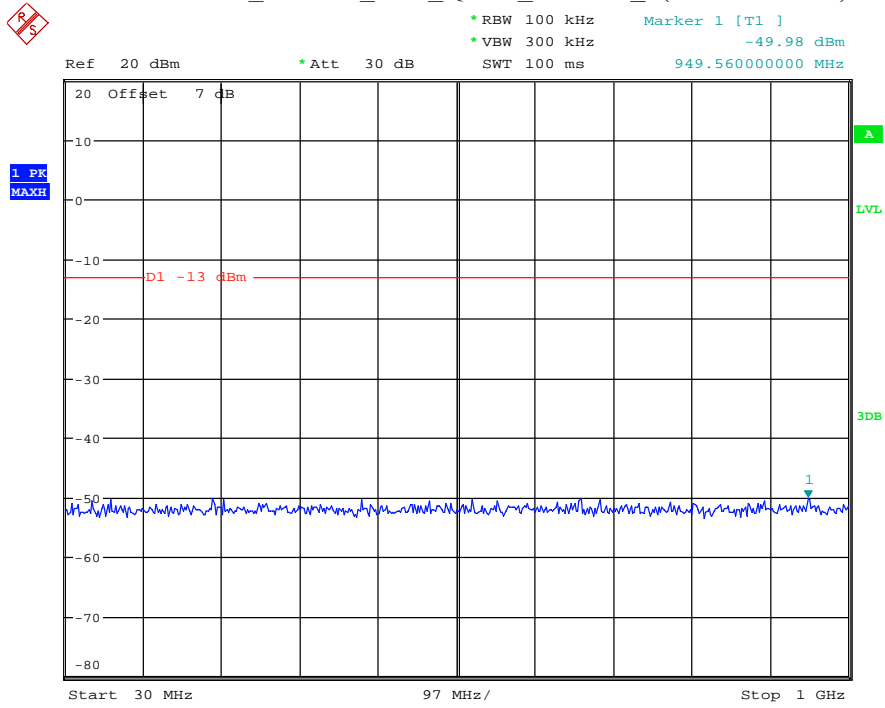

Band 4_10 MHz_Low_QPSK_RB50#0_1(30MHz-1GHz)

Date: 18.MAY.2021 19:41:41