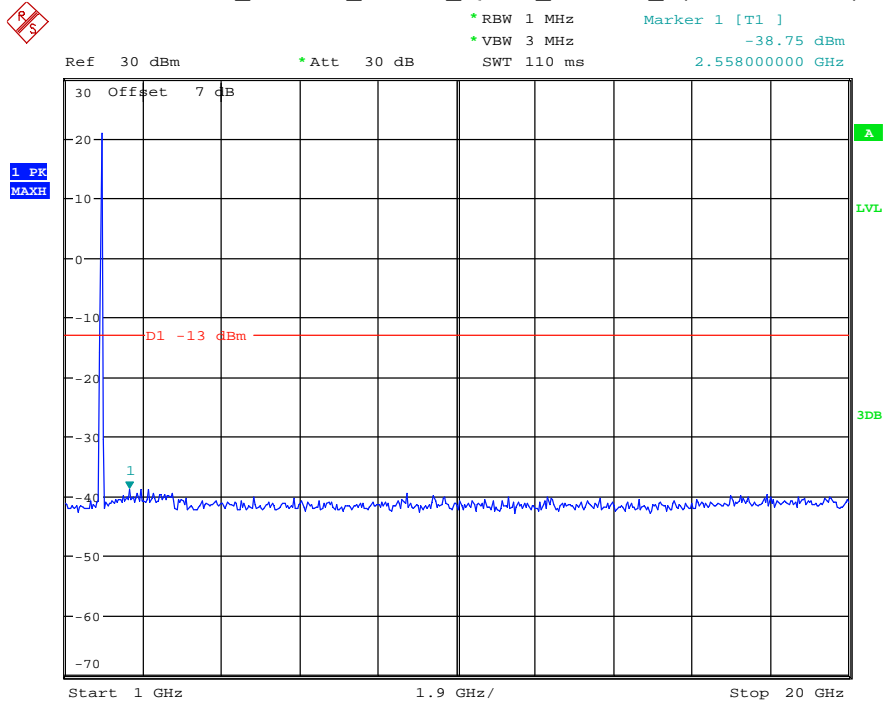

Band 2_15 MHz_Middle_QPSK_RB75#0_2(1GHz-20GHz)

Date: 18.MAY.2021 19:14:57