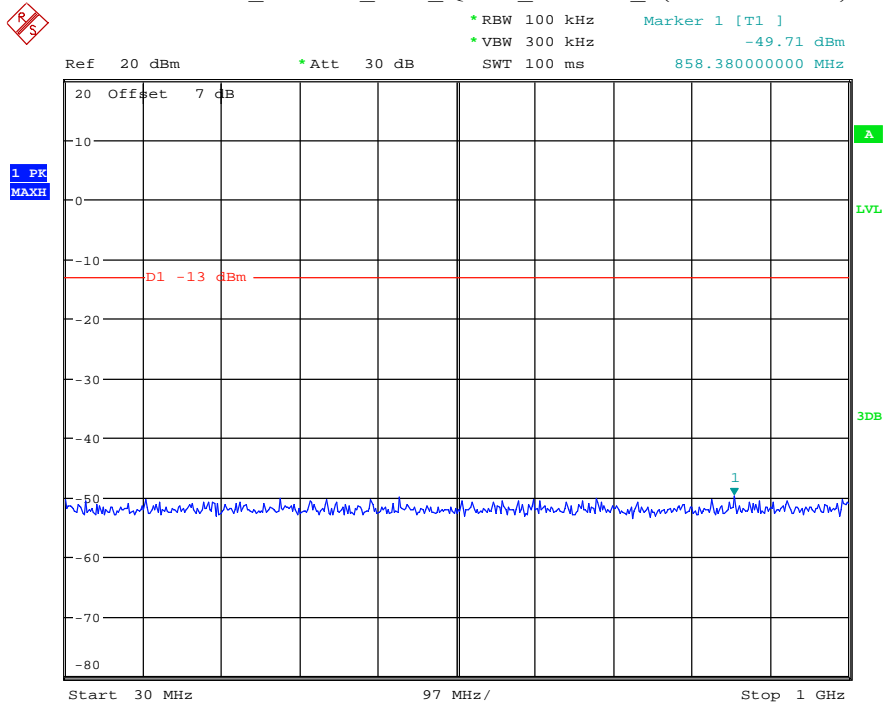

Band 4_15 MHz_Low_QPSK_RB75#0_1(30MHz-1GHz)

Date: 18.MAY.2021 19:44:38