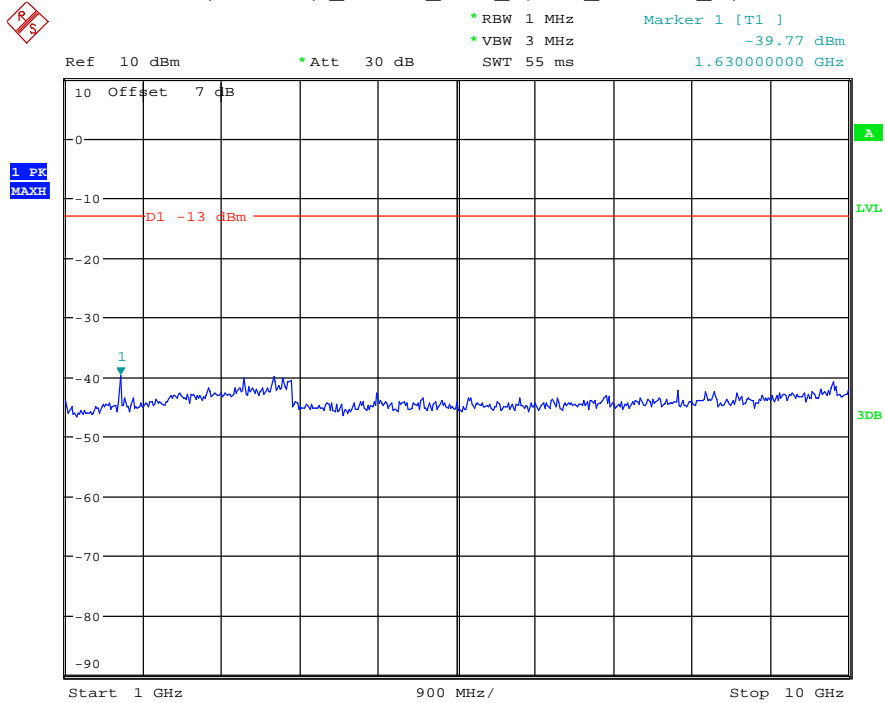

Band 26(Part 90S)_3 MHz_Low_QPSK_RB15#0_2(1GHz-10GHz)

Date: 17.AUG.2021 10:32:03