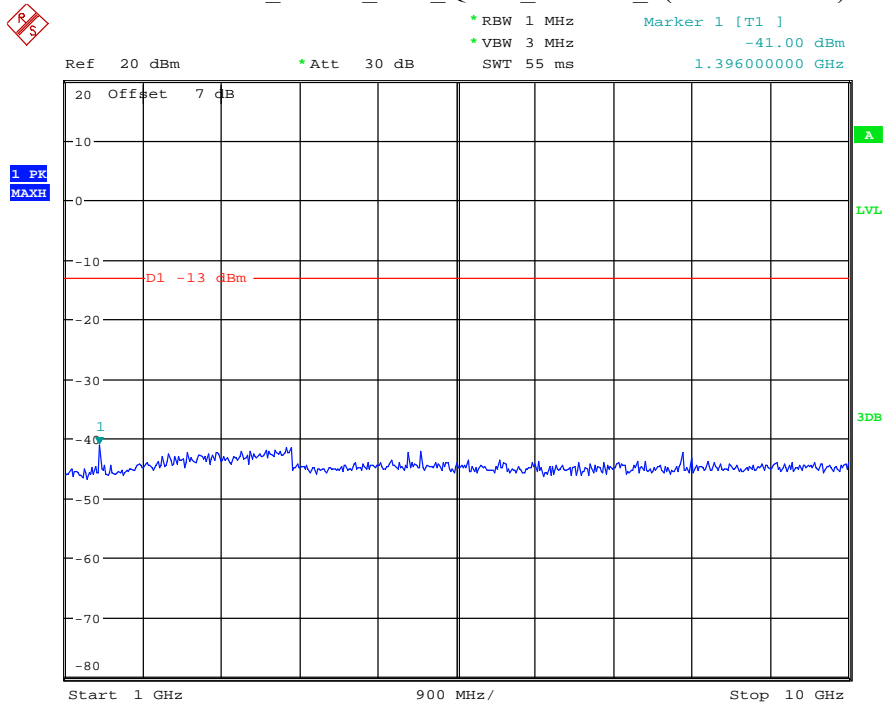

Band 12_5 MHz_Low_QPSK_RB25#0_2(1GHz-10GHz)

Date: 18.MAY.2021 20:21:12