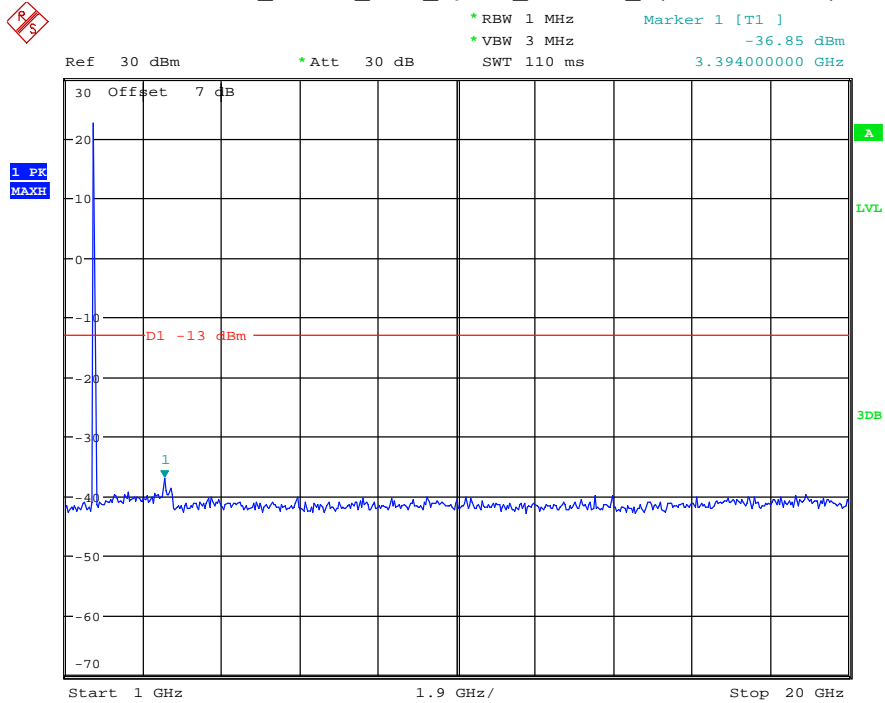

Band 4_5 MHz_Low_QPSK_RB25#0_2(1GHz-20GHz)

Date: 18.MAY.2021 19:38:33