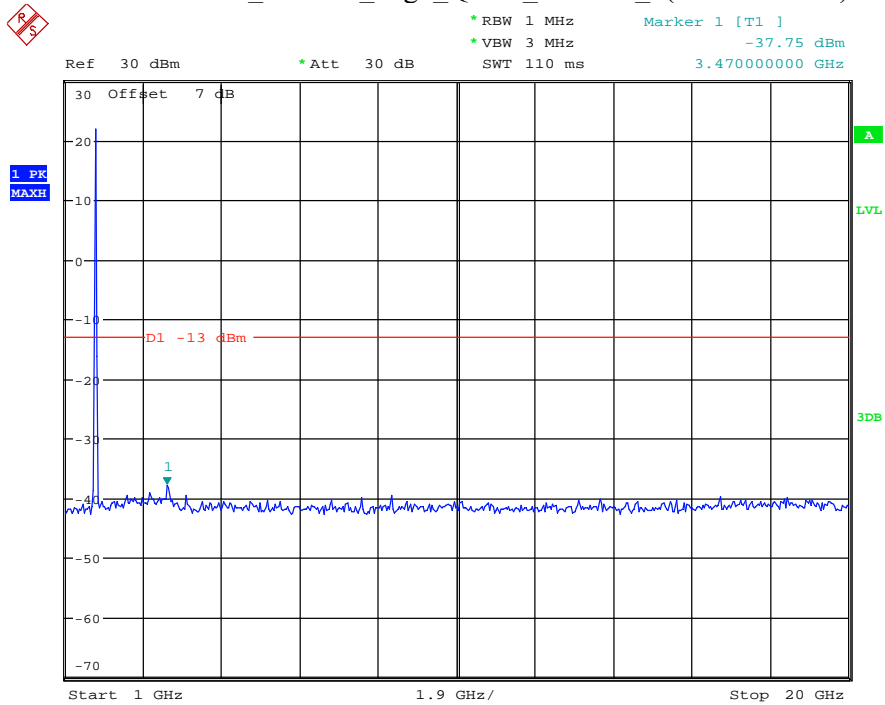

Date: 18.MAY.2021 19:42:11

Band 4_10 MHz_Middle_QPSK_RB50#0_2(1GHz-20GHz)

Date: 18.MAY.2021 19:42:22

Band 4_10 MHz_High_QPSK_RB50#0_1(30MHz-1GHz)

Date: 18.MAY.2021 19:42:41

Band 4_10 MHz_High_QPSK_RB50#0_2(1GHz-20GHz)