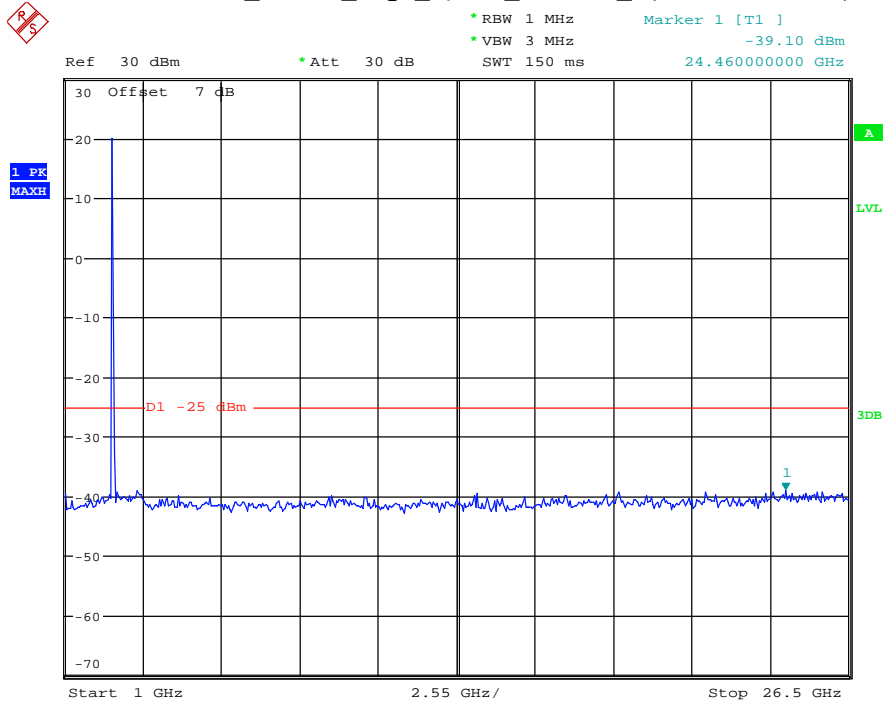

Band 7_5 MHz_High_QPSK_RB25#0_2(1GHz-26.5GHz)

Date: 18.MAY.2021 20:07:18