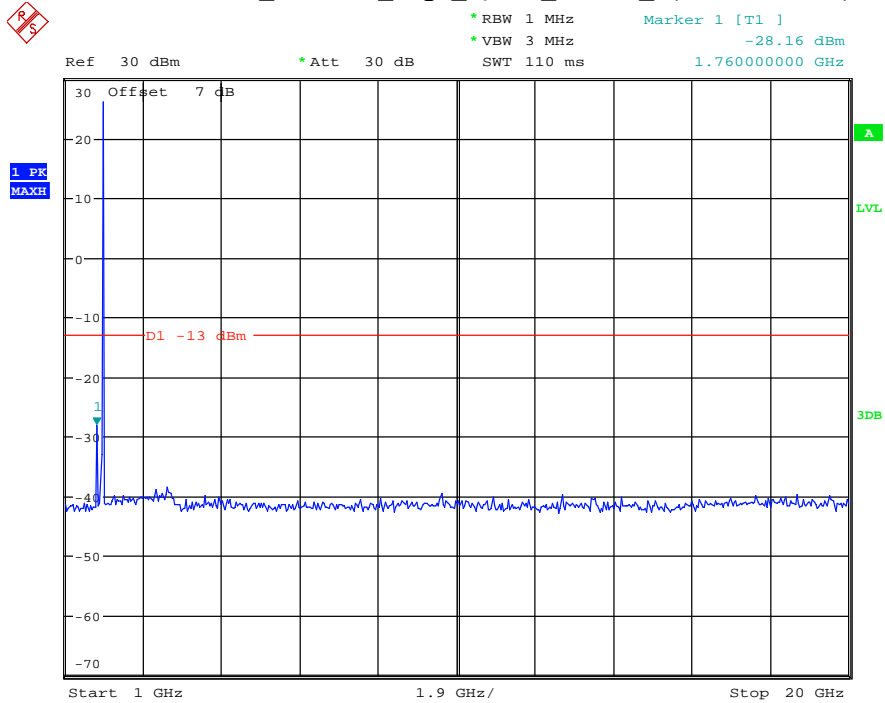

Band 25_1.4 MHz_High_QPSK_RB6#0_2(1GHz-20GHz)

Date: 18.MAY.2021 20:30:11