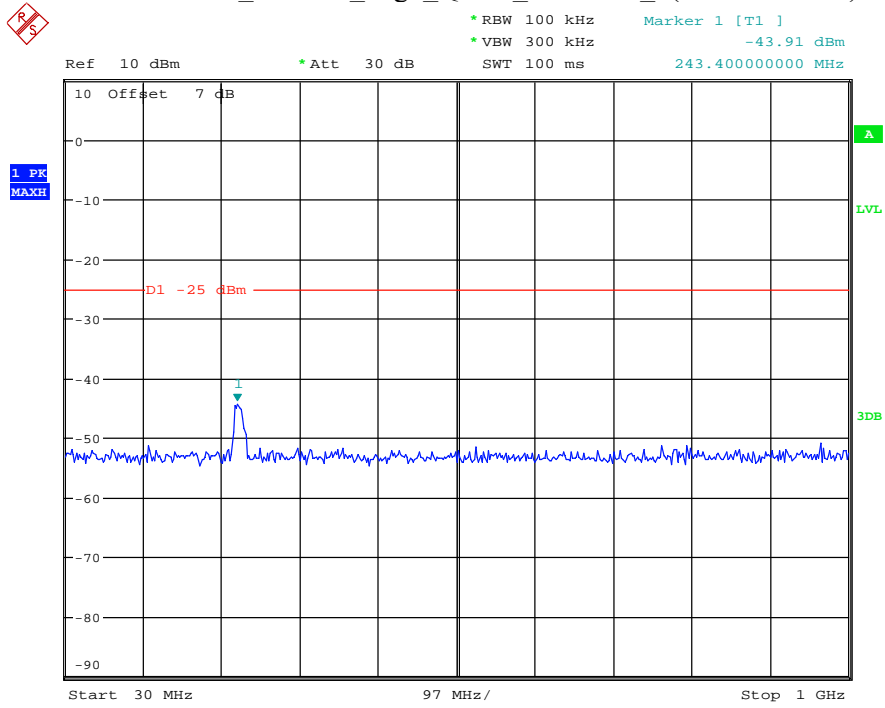

Band 7_20 MHz_High_QPSK_RB100#0_1(30MHz-1GHz)

Date: 18.MAY.2021 20:12:37