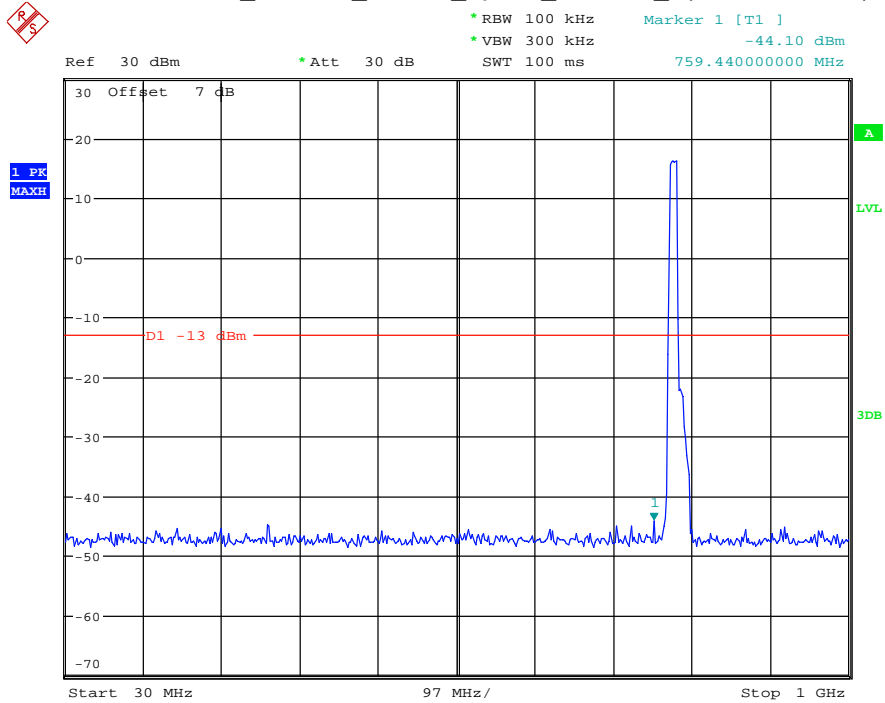

Date: 6.AUG.2021 01:11:10

Band 13_5 MHz_High_QPSK_RB25#0_4(793MHz-805MHz)

Date: 6.AUG.2021 01:40:15

Band 13_5 MHz_High_QPSK_RB25#0_5(1559MHz-1610MHz)

Date: 6.AUG.2021 01:44:36

Band 13_10 MHz_Middle_QPSK_RB50#0_1(30MHz-1GHz)