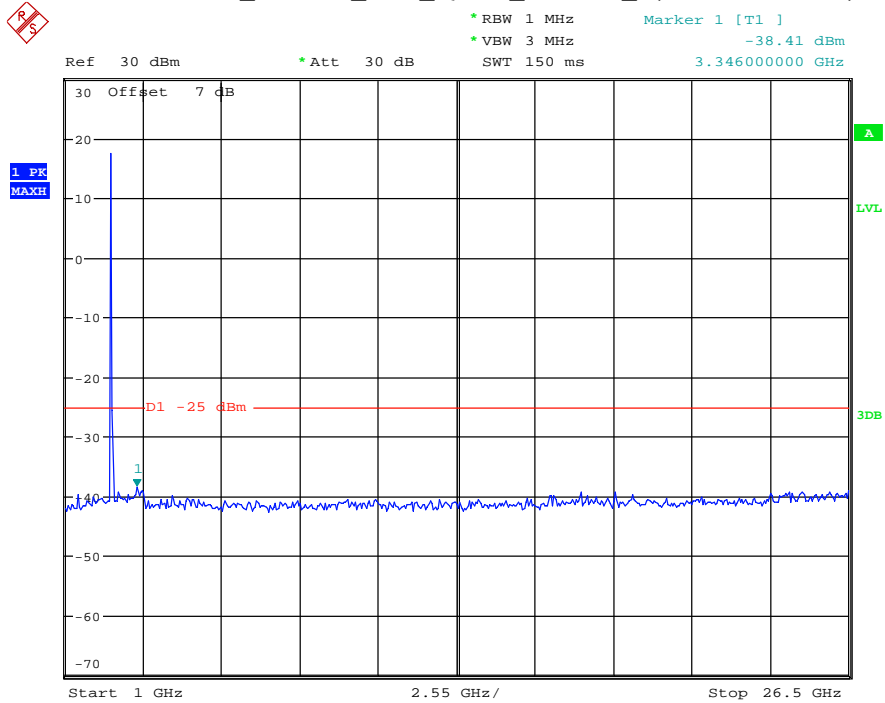

Band 7_15 MHz_Low_QPSK_RB75#0_2(1GHz-26.5GHz)

Date: 18.MAY.2021 20:09:40