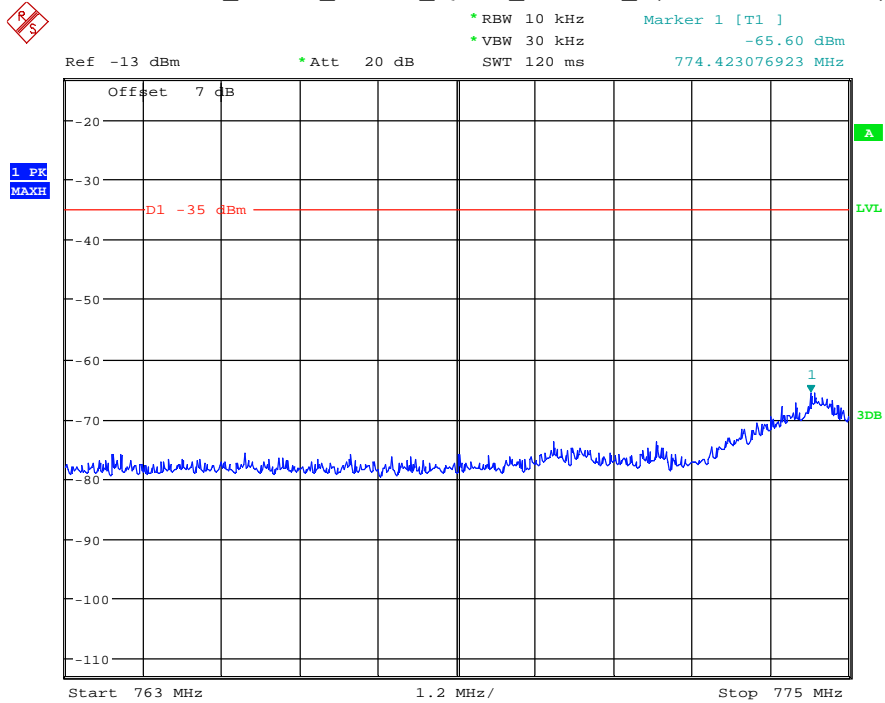

Band 13_5 MHz_Middle_QPSK_RB25#0_3(763MHz-775MHz)

Date: 6.AUG.2021 01:20:51