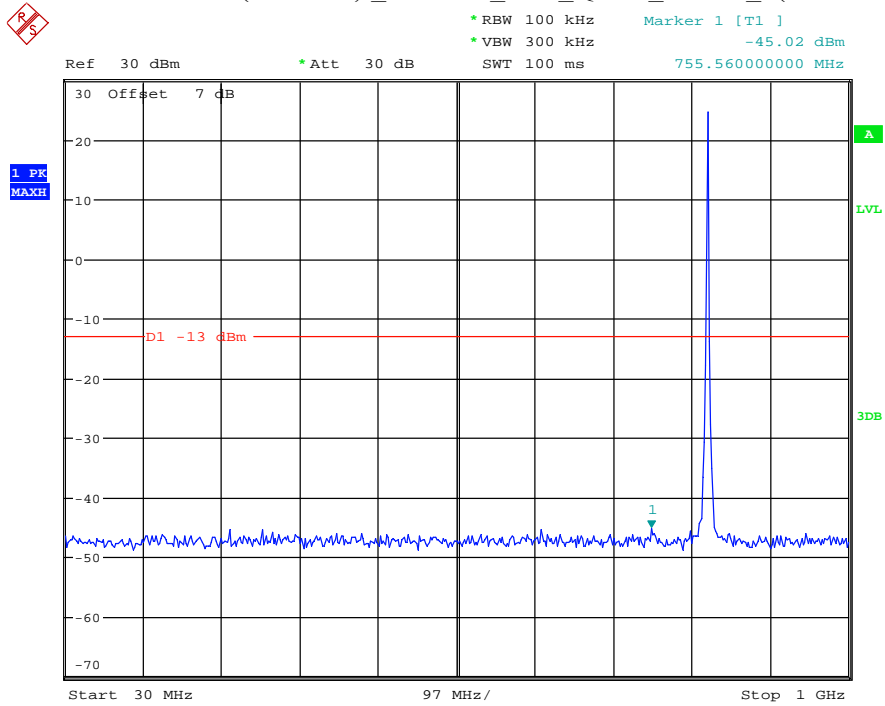

Band 5/Band 26(Part 22H) _1.4 MHz_Low_QPSK_RB6#0_1(30MHz-1GHz)

Date: 18.MAY.2021 19:50:54