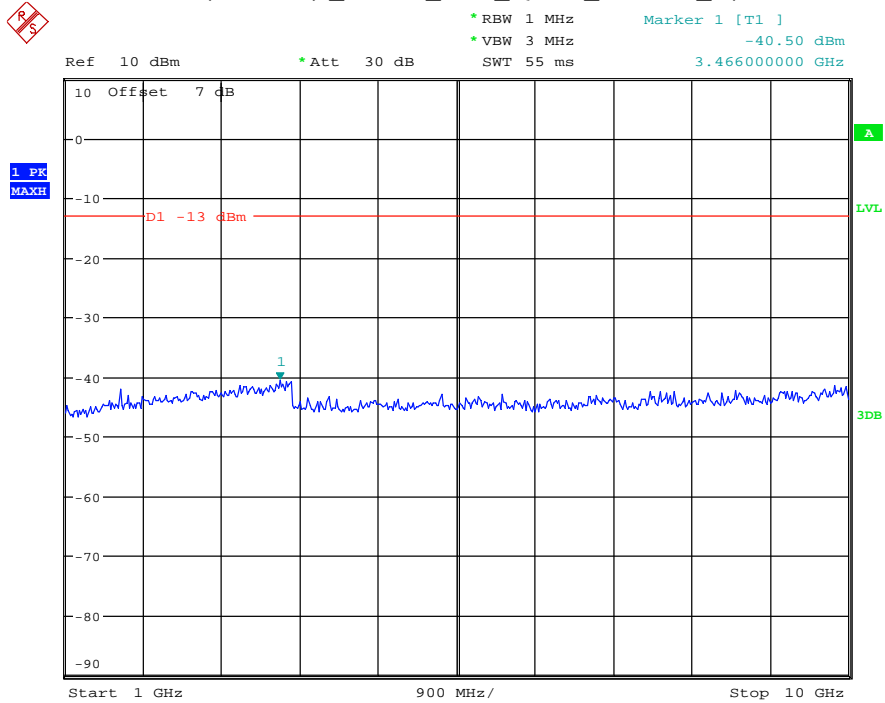

Band 26(Part 90S) _5 MHz_Low_QPSK_RB25#0_2(1GHz-10GHz)

Date: 17.AUG.2021 10:33:31