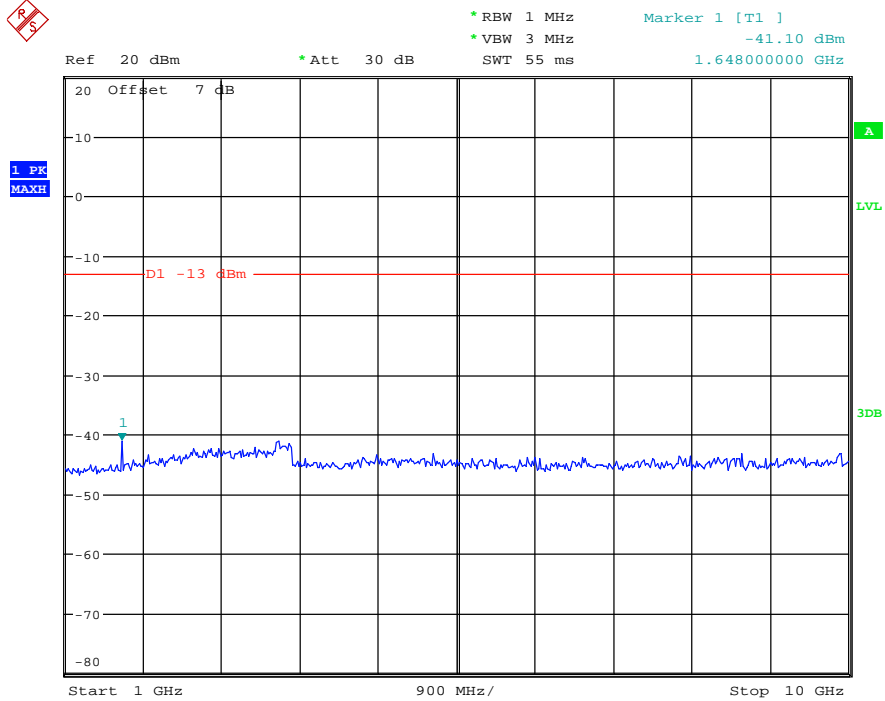

Band 5/Band 26(Part 22H) _3 MHz_Low_QPSK_RB15#0_2(1GHz-10GHz)

Date: 18.MAY.2021 19:56:47