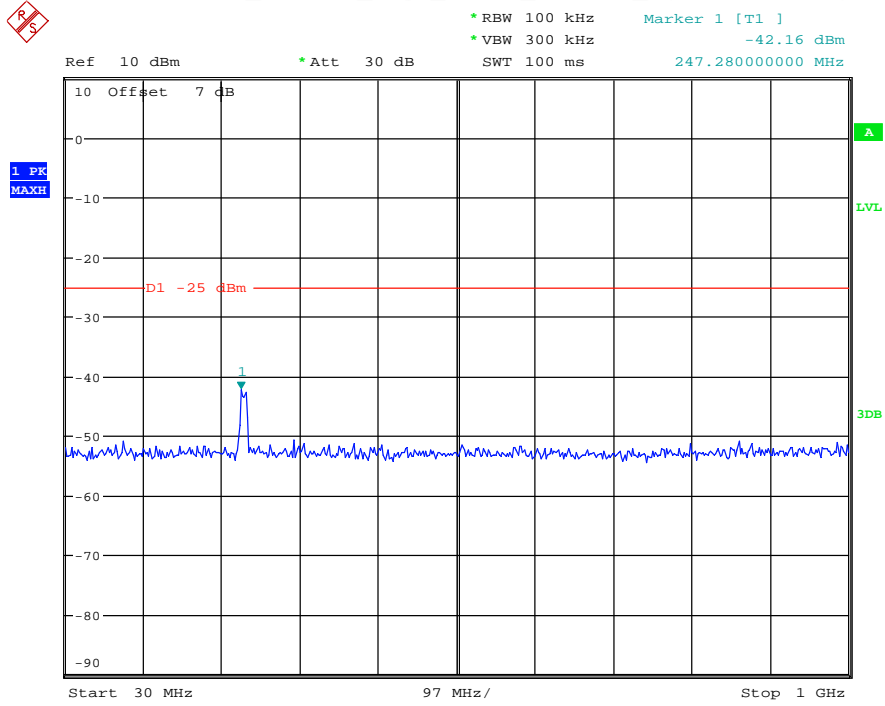

Band 7_10 MHz_High_QPSK_RB50#0_1(30MHz-1GHz)

Date: 18.MAY.2021 20:08:49