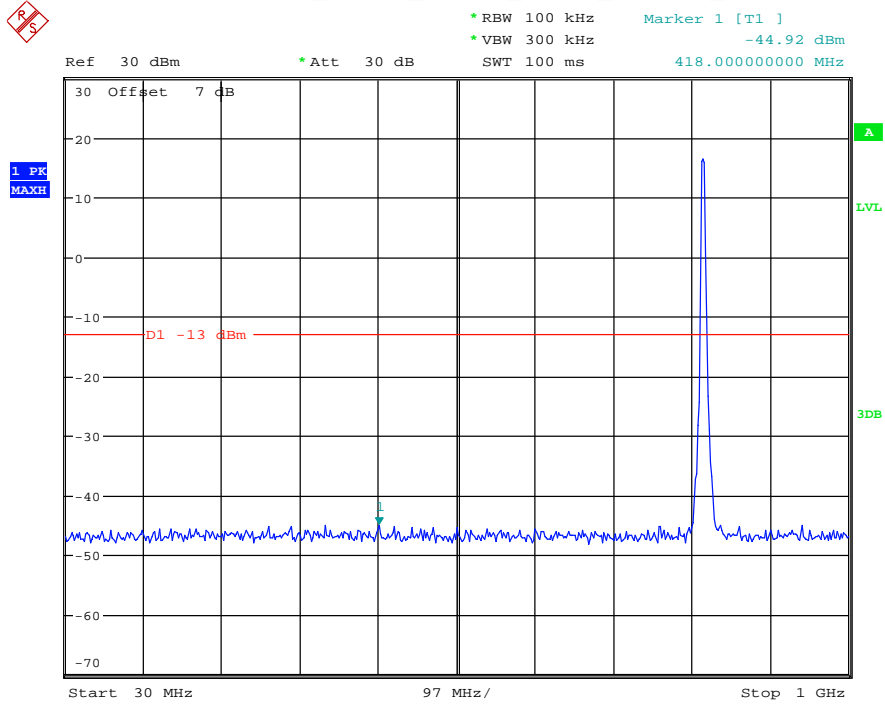

Band 26(Part 90S) _5 MHz_Middle_QPSK_RB25#0_1(30MHz-1GHz)

Date: 17.AUG.2021 10:33:52