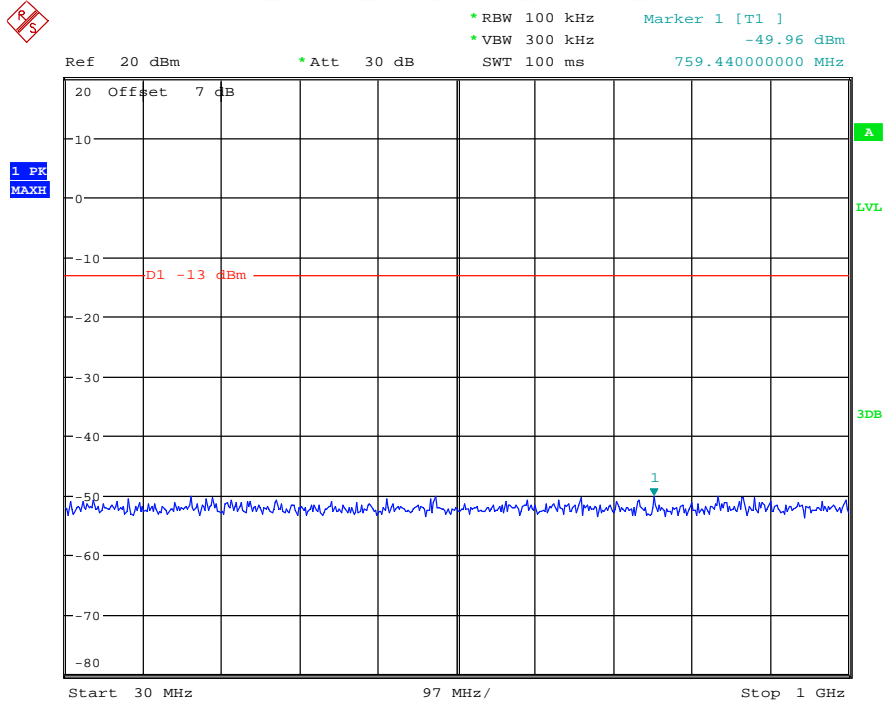

Band 25_5 MHz_Low_QPSK_RB25#0_1(30MHz-1GHz)

Date: 18.MAY.2021 20:32:04