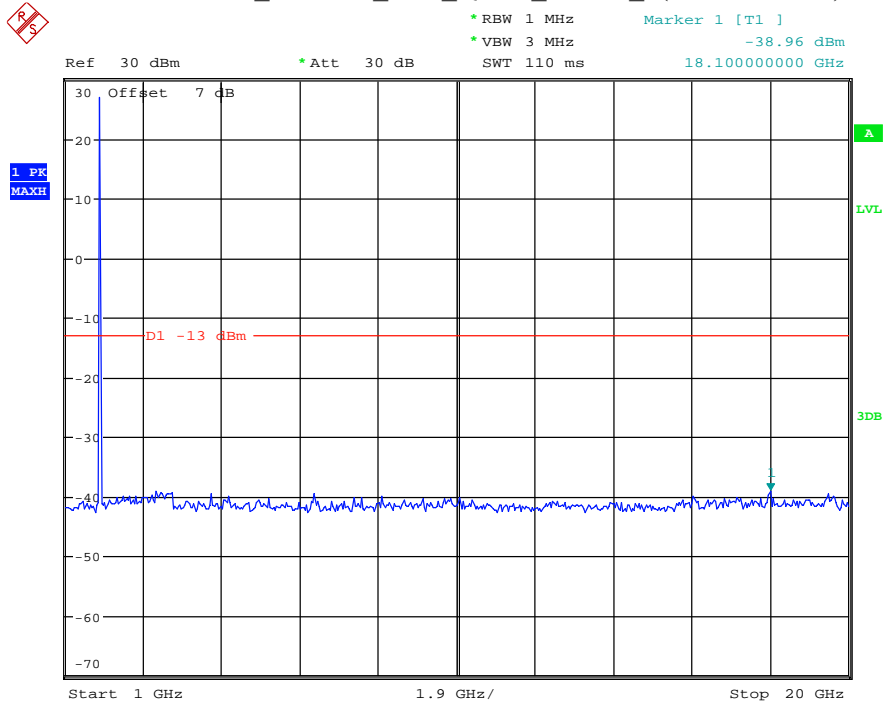

Please refer to following plots:

Band 2_1.4 MHz_Low_QPSK_RB6#0_1(30MHz-1GHz)

Date: 18.MAY.2021 18:53:12

Band 2_1.4 MHz_Low_QPSK_RB6#0_2(1GHz-20GHz)

Date: 18.MAY.2021 18:53:23

Band 2_1.4 MHz_Middle_QPSK_RB6#0_1(30MHz-1GHz)