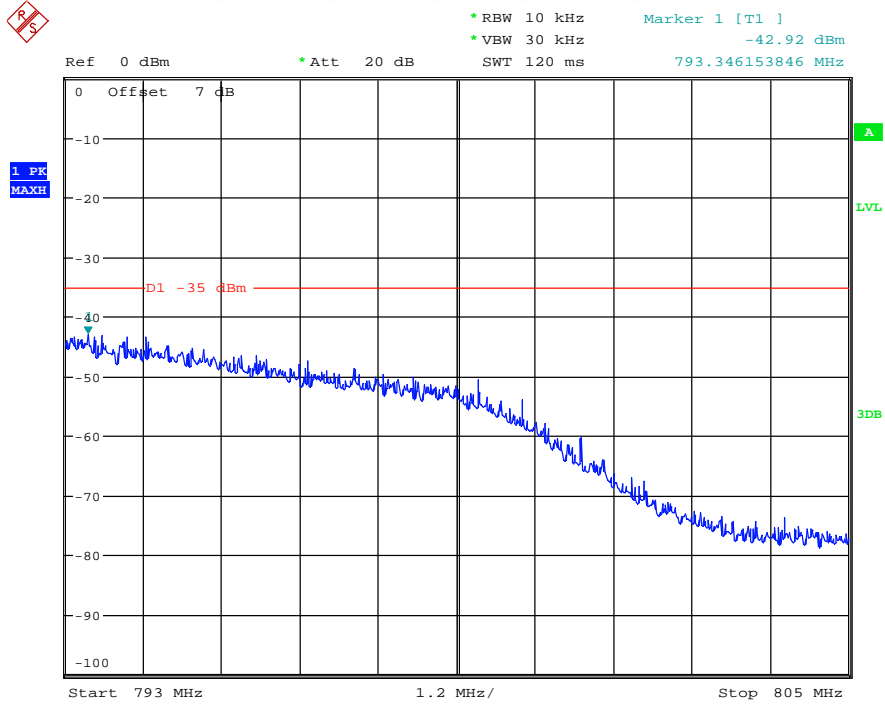

Date: 18.MAY.2021 20:28:24

Band 13_10 MHz_Middle_QPSK_RB50#0_2(1GHz-10GHz)

Date: 18.MAY.2021 20:28:35

Band 13_10 MHz_Middle_QPSK_RB50#0_3(763MHz-775MHz)

Date: 6.AUG.2021 01:42:49

Band 13_10 MHz_Middle_QPSK_RB50#0_4(793MHz-805MHz)