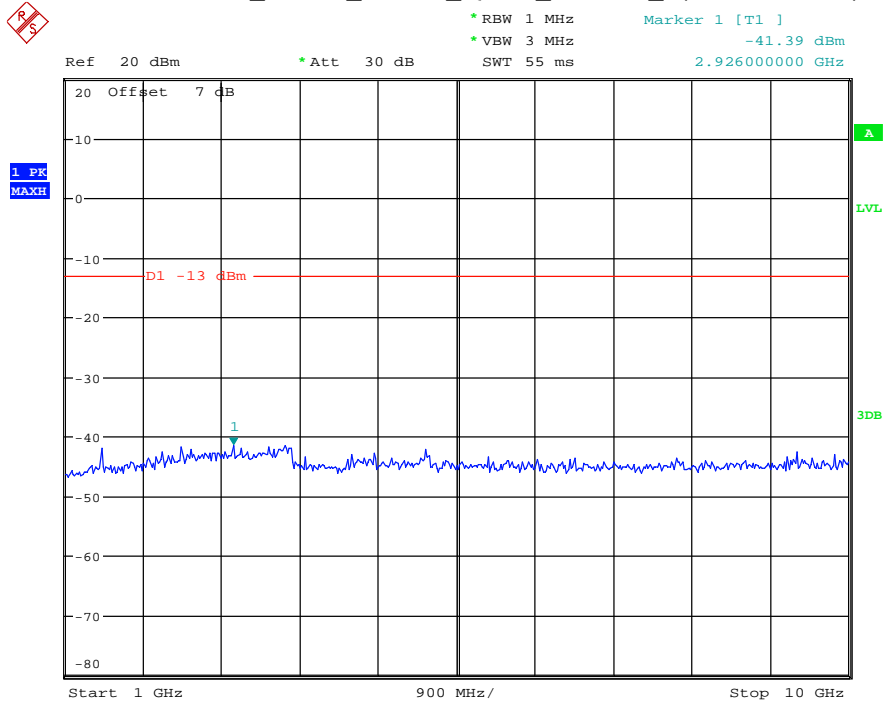

Date: 18.MAY.2021 20:19:33

Band 12_3 MHz_Low_QPSK_RB15#0_2(1GHz-10GHz)

Date: 18.MAY.2021 20:19:43

Band 12_3 MHz_Middle_QPSK_RB15#0_1(30MHz-1GHz)

Date: 18.MAY.2021 20:20:00

Band 12_3 MHz_Middle_QPSK_RB15#0_2(1GHz-10GHz)