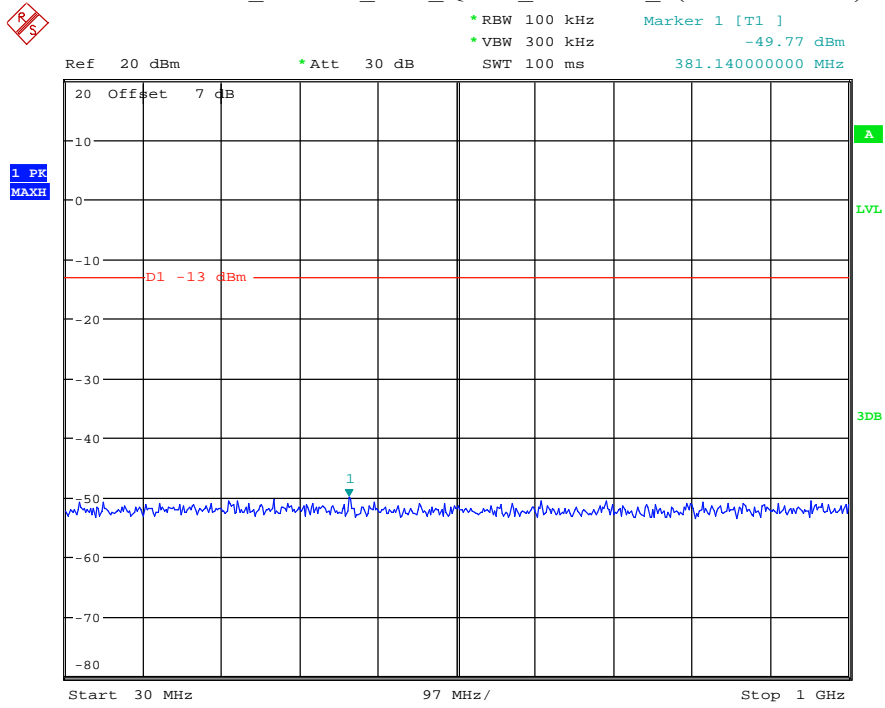

Band 25_20 MHz_Low_QPSK_RB100#0_1(30MHz-1GHz)

Date: 18.MAY.2021 20:37:02