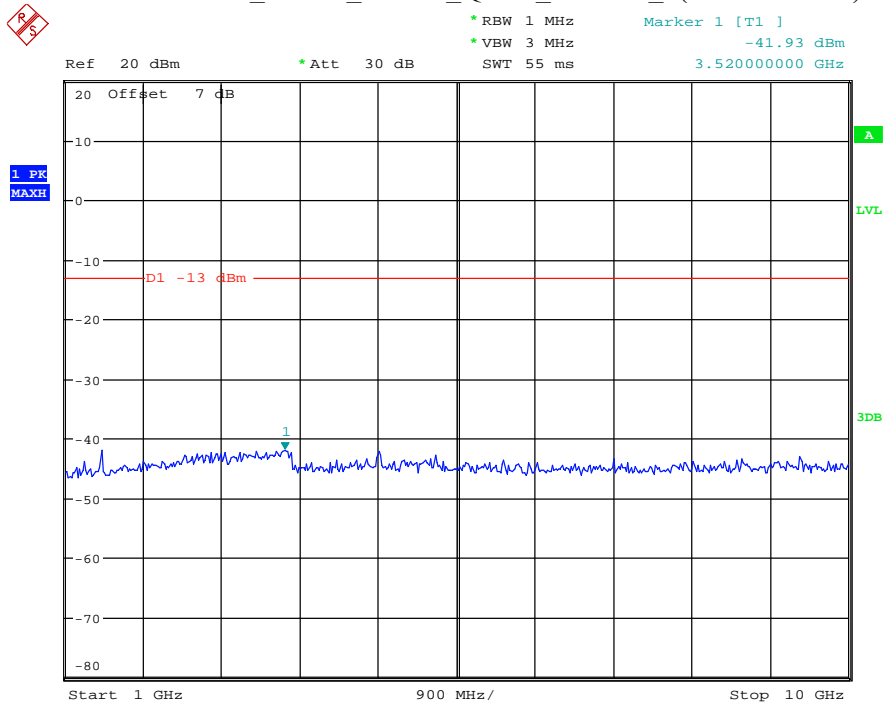

Date: 18.MAY.2021 20:21:02

Band 12_5 MHz_Low_QPSK_RB25#0_2(1GHz-10GHz)

Date: 18.MAY.2021 20:21:12

Band 12_5 MHz_Middle_QPSK_RB25#0_1(30MHz-1GHz)

Date: 18.MAY.2021 20:21:32

Band 12_5 MHz_Middle_QPSK_RB25#0_2(1GHz-10GHz)