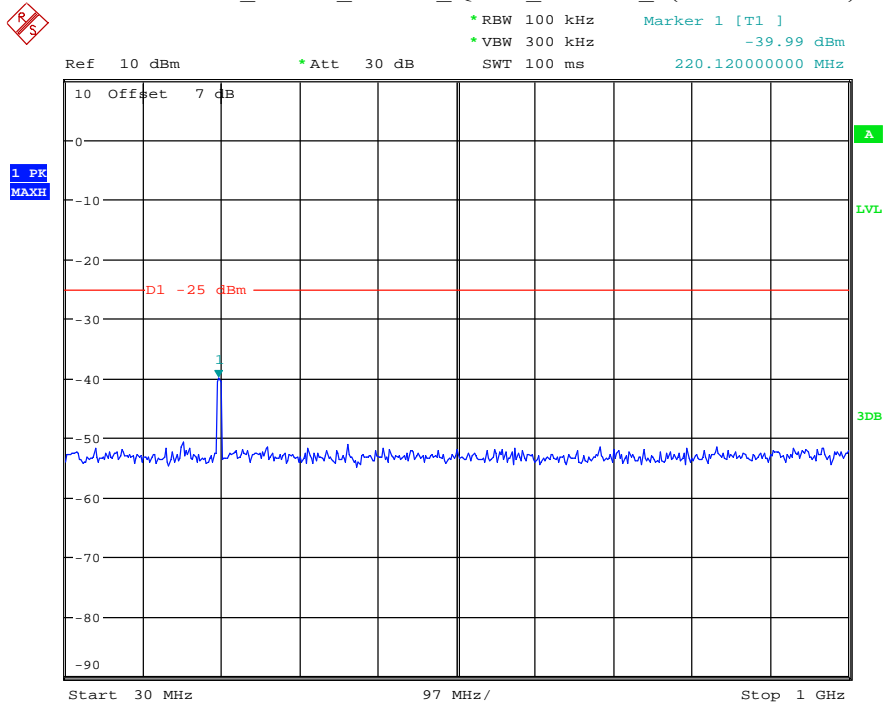

Band 7_5 MHz_Middle_QPSK_RB25#0_1(30MHz-1GHz)

Date: 18.MAY.2021 20:06:40