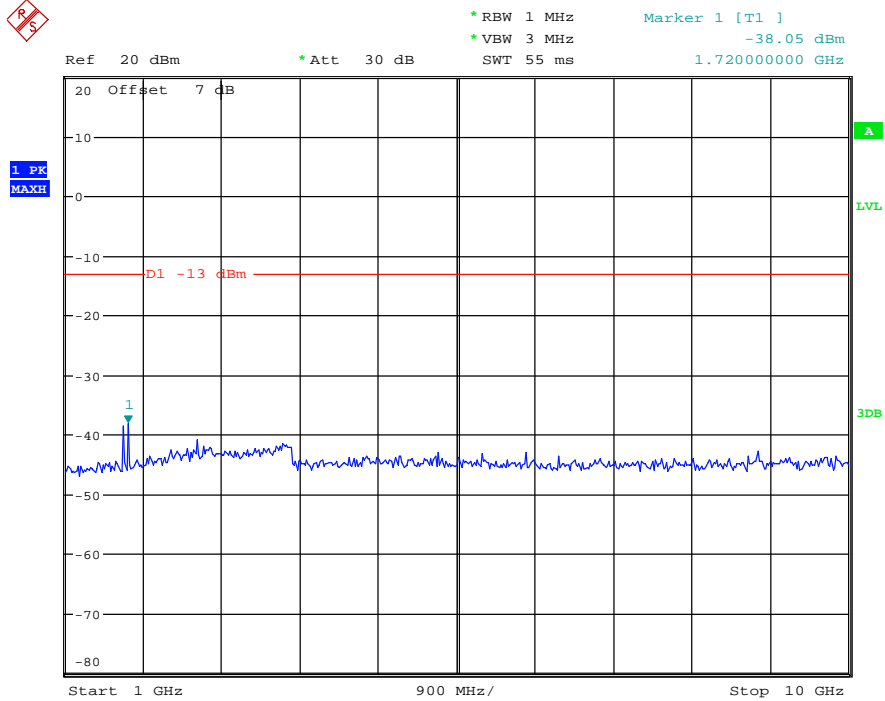

Band 5/Band 26(Part 22H) _1.4 MHz_Middle_QPSK_RB6#0_2(1GHz-10GHz)

Date: 18.MAY.2021 19:51:36