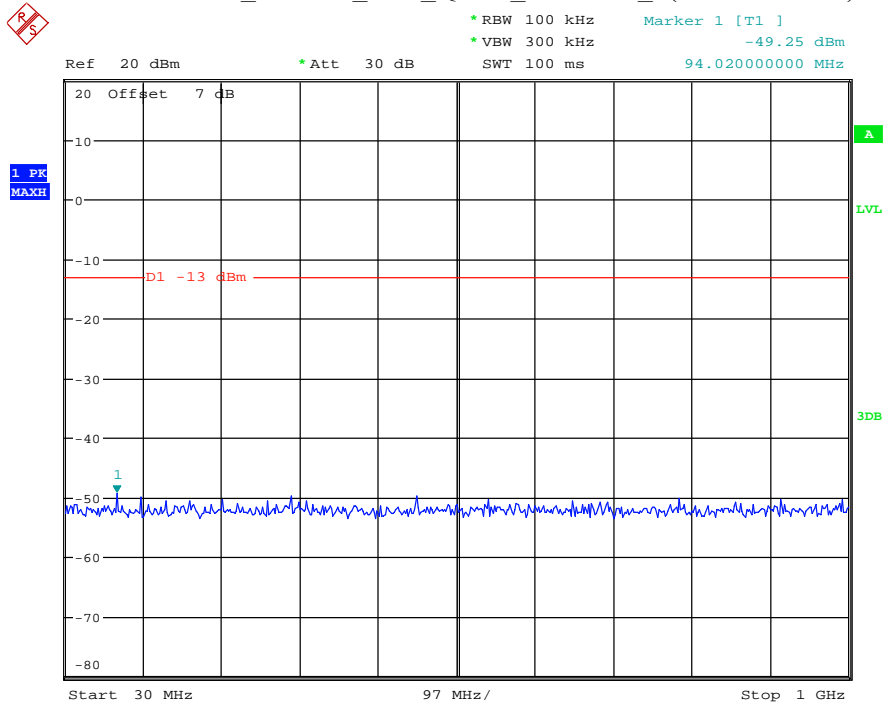

Band 4_20 MHz_Low_QPSK_RB100#0_1(30MHz-1GHz)

Date: 18.MAY.2021 19:48:07