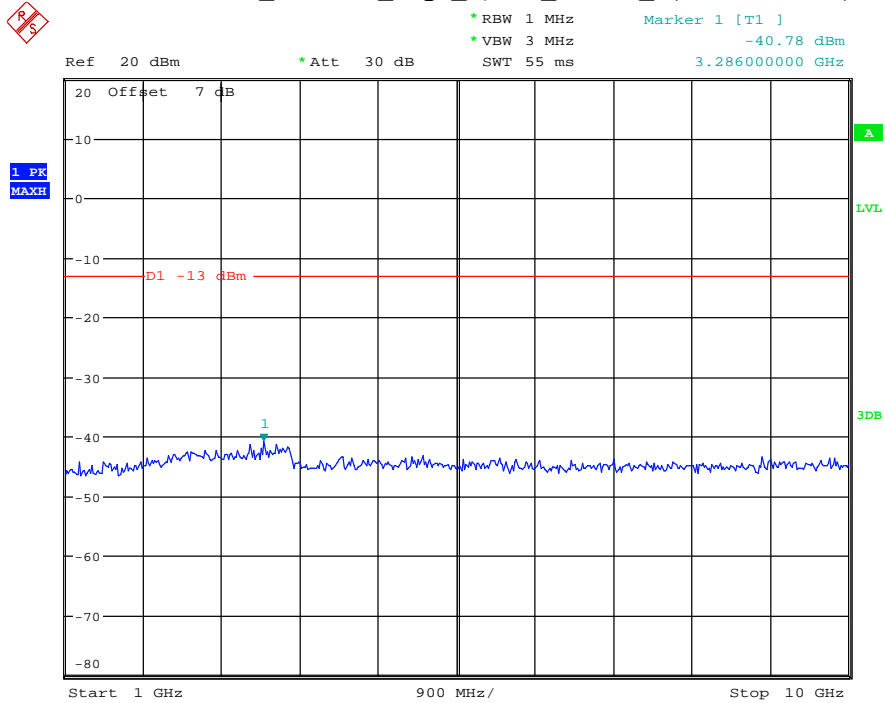

Band 12_1.4 MHz_High_QPSK_RB6#0_2(1GHz-10GHz)

Date: 18.MAY.2021 20:17:01