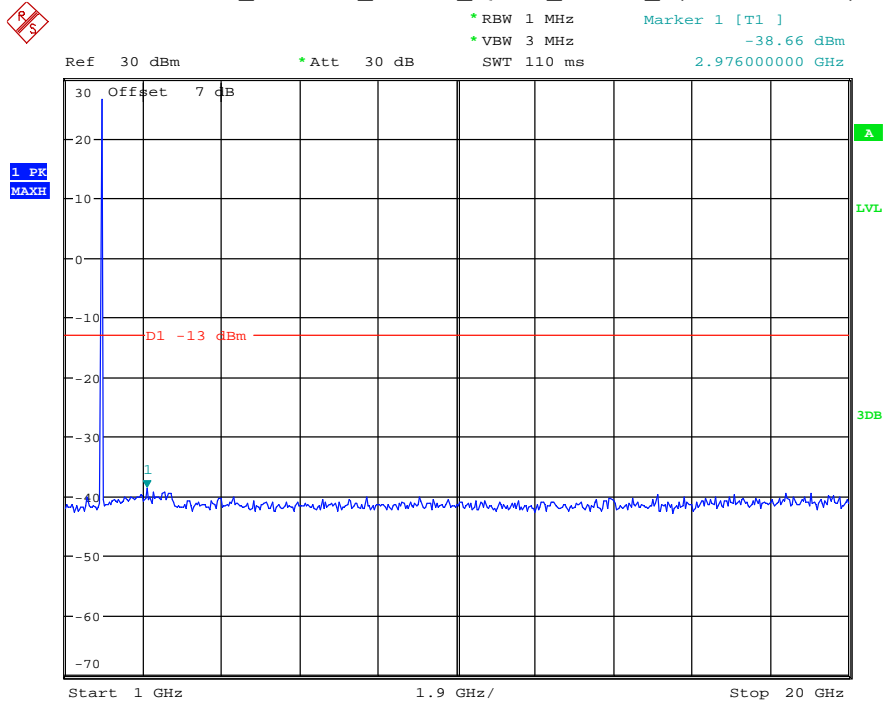

Band 2_1.4 MHz_Middle_QPSK_RB6#0_2(1GHz-20GHz)

Date: 18.MAY.2021 18:53:55