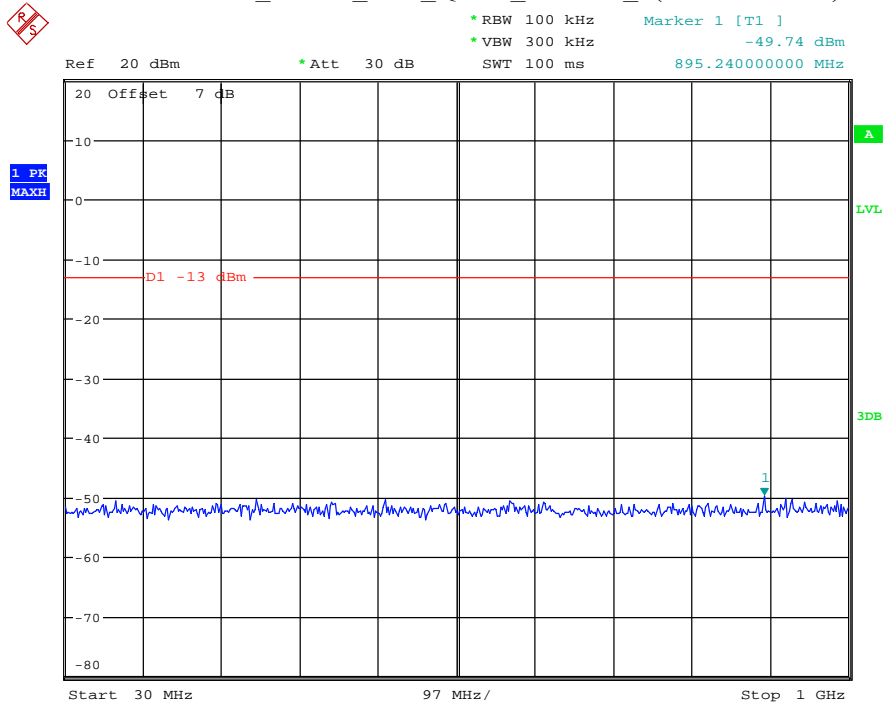

Band 2_3 MHz_Low_QPSK_RB15#0_1(30MHz-1GHz)

Date: 18.MAY.2021 18:54:47