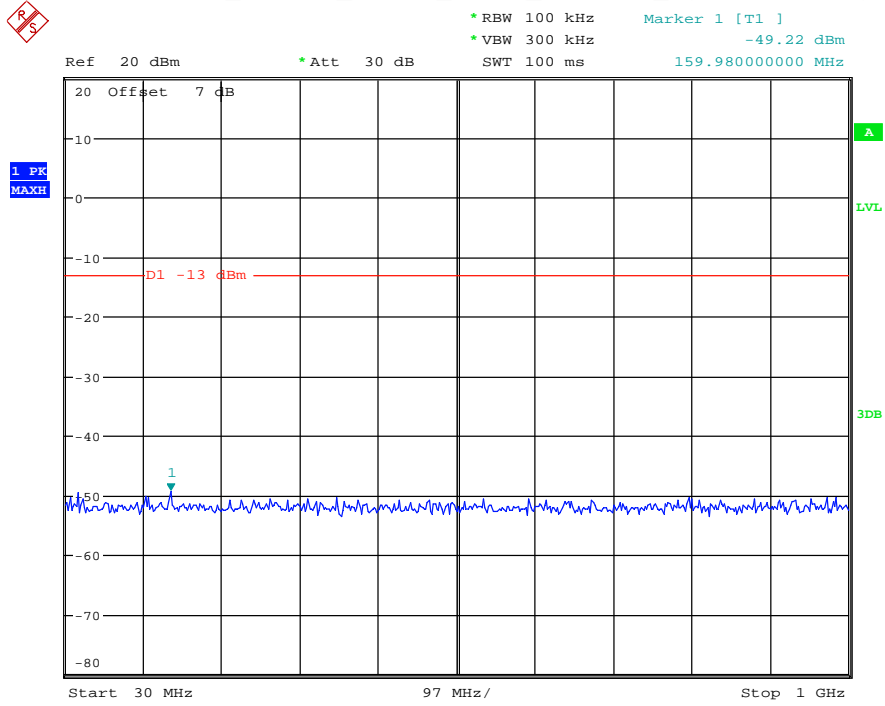

Date: 18.MAY.2021 19:15:31

Band 2_20 MHz_Low_QPSK_RB100#0_1(30MHz-1GHz)

Date: 18.MAY.2021 19:25:31

Band 2_20 MHz_Low_QPSK_RB100#0_2(1GHz-20GHz)

Date: 18.MAY.2021 19:25:42

Band 2_20 MHz_Middle_QPSK_RB100#0_1(30MHz-1GHz)