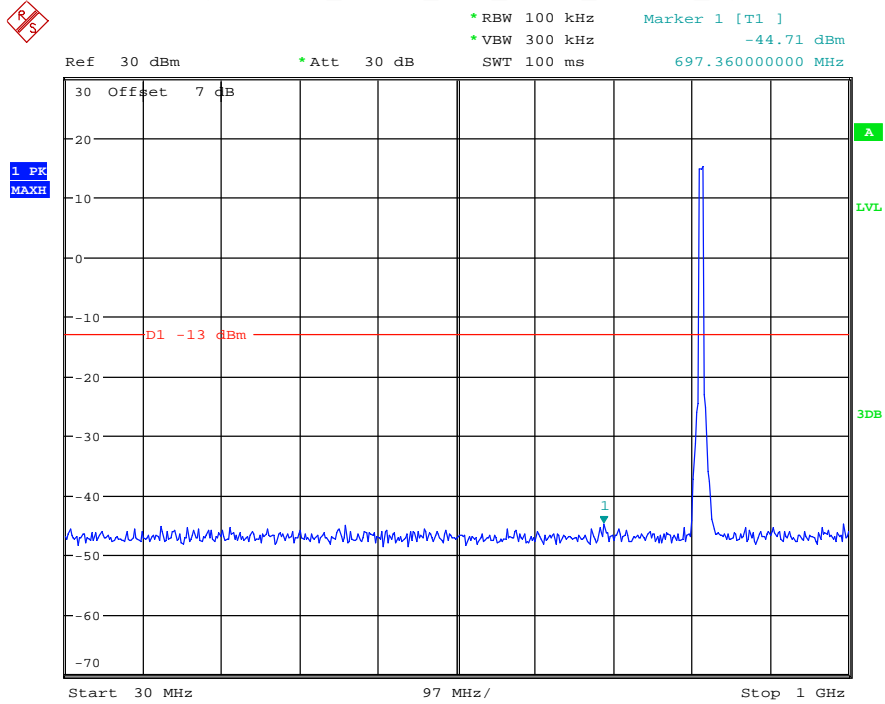

Date: 17.AUG.2021 10:32:32

Band 26(Part 90S)_3 MHz_High_QPSK_RB15#0_1(30MHz-1GHz)

Date: 17.AUG.2021 10:32:50

Band 26(Part 90S)_3 MHz_High_QPSK_RB15#0_2(1GHz-10GHz)

Date: 17.AUG.2021 10:33:01

Band 26(Part 90S) _5 MHz_Low_QPSK_RB25#0_1(30MHz-1GHz)