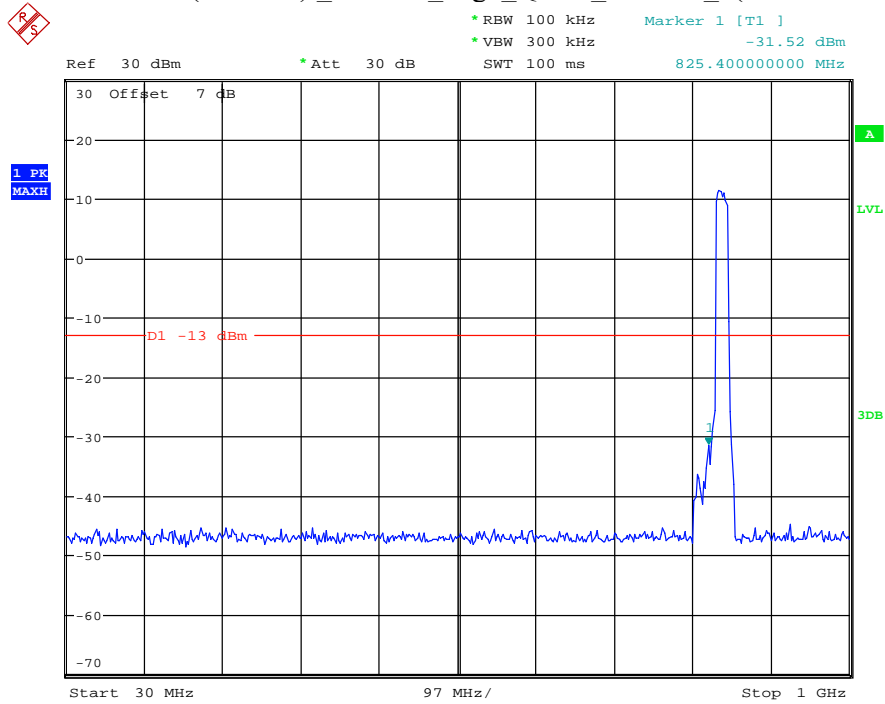

Band 26(Part 90S) _15 MHz_High_QPSK_RB75#0_1(30MHz-1GHz)

Date: 17.AUG.2021 11:35:26