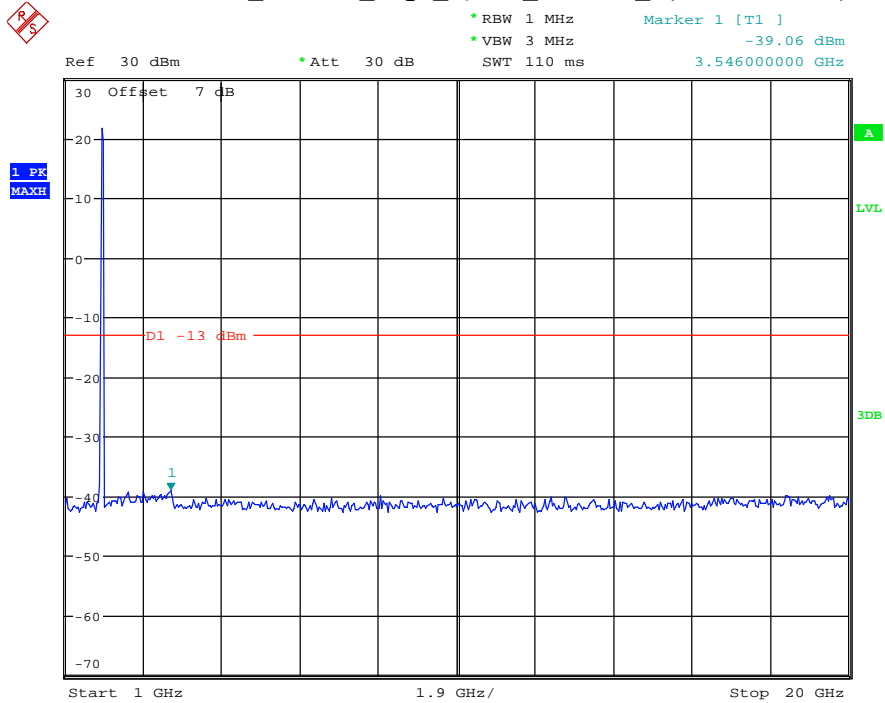

Date: 18.MAY.2021 18:59:14

Band 2_10 MHz_Middle_QPSK_RB50#0_2(1GHz-20GHz)

Date: 18.MAY.2021 18:59:25

Band 2_10 MHz_High_QPSK_RB50#0_1(30MHz-1GHz)

Date: 18.MAY.2021 18:59:47

Band 2_10 MHz_High_QPSK_RB50#0_2(1GHz-20GHz)