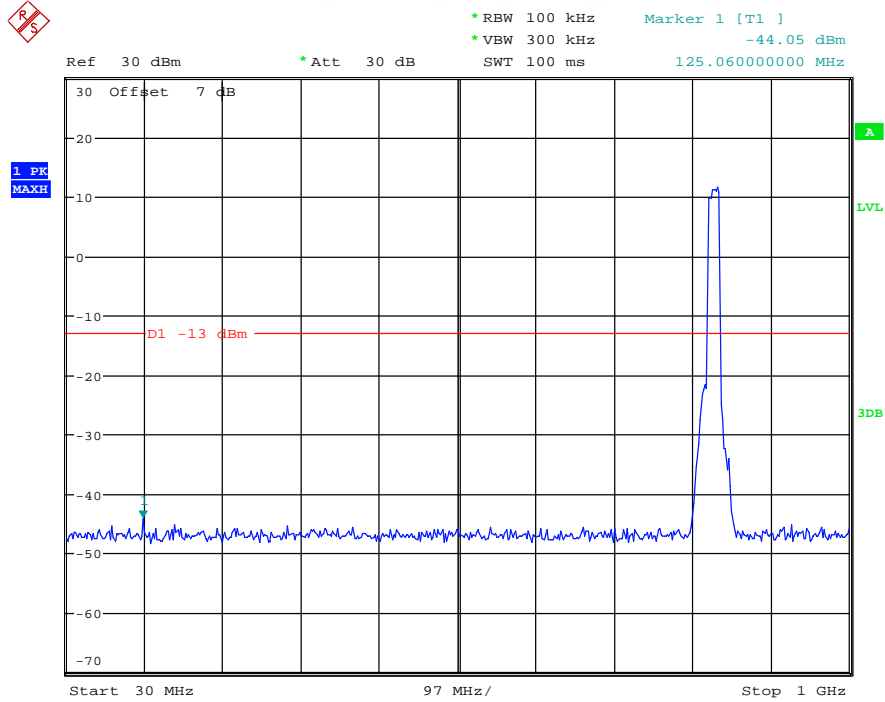

Band 5/Band 26(Part 22H) _10 MHz_High_QPSK_RB50#0_1(30MHz-1GHz)

Date: 18.MAY.2021 20:04:08

Band 5/Band 26(Part 22H) _10 MHz_High_QPSK_RB50#0_2(1GHz-10GHz)

Date: 18.MAY.2021 20:04:18

Band 26(Part 90S) _15 MHz_Low_QPSK_RB75#0_1(30MHz-1GHz)