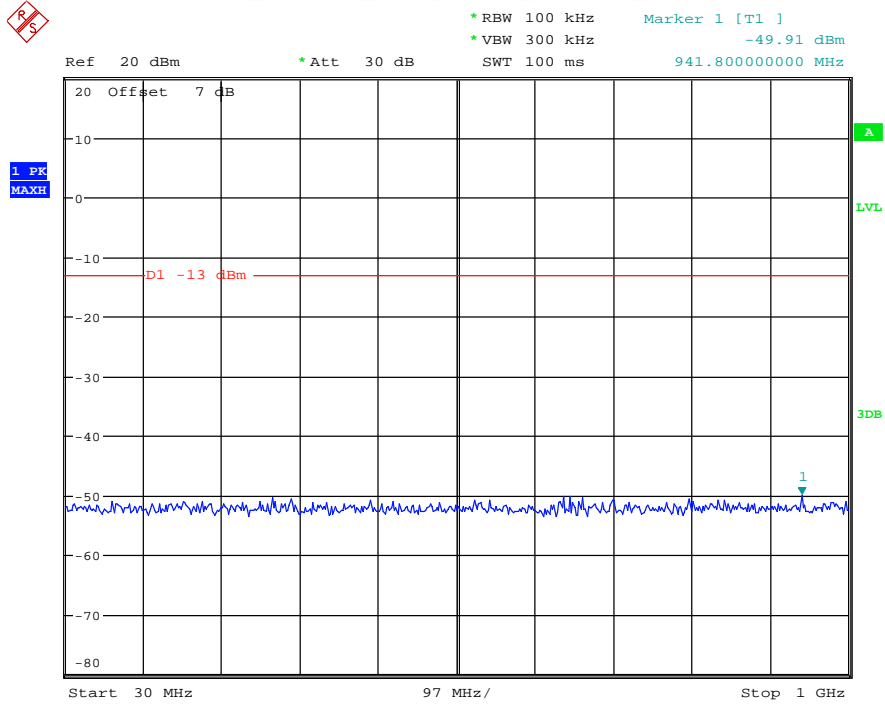

Band 2_10 MHz_Low_QPSK_RB50#0_1(30MHz-1GHz)

Date: 18.MAY.2021 18:58:44