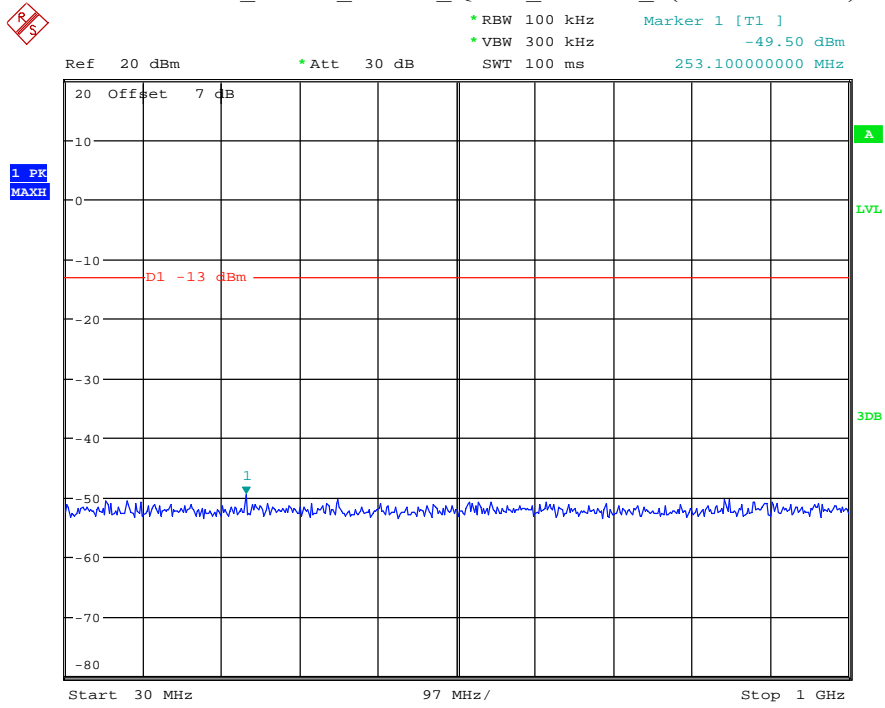

Date: 18.MAY.2021 18:55:56

Band 2_5 MHz_Low_QPSK_RB25#0_1(30MHz-1GHz)

Date: 18.MAY.2021 18:56:18

Band 2_5 MHz_Low_QPSK_RB25#0_2(1GHz-20GHz)

Date: 18.MAY.2021 18:56:29

Band 2_5 MHz_Middle_QPSK_RB25#0_1(30MHz-1GHz)