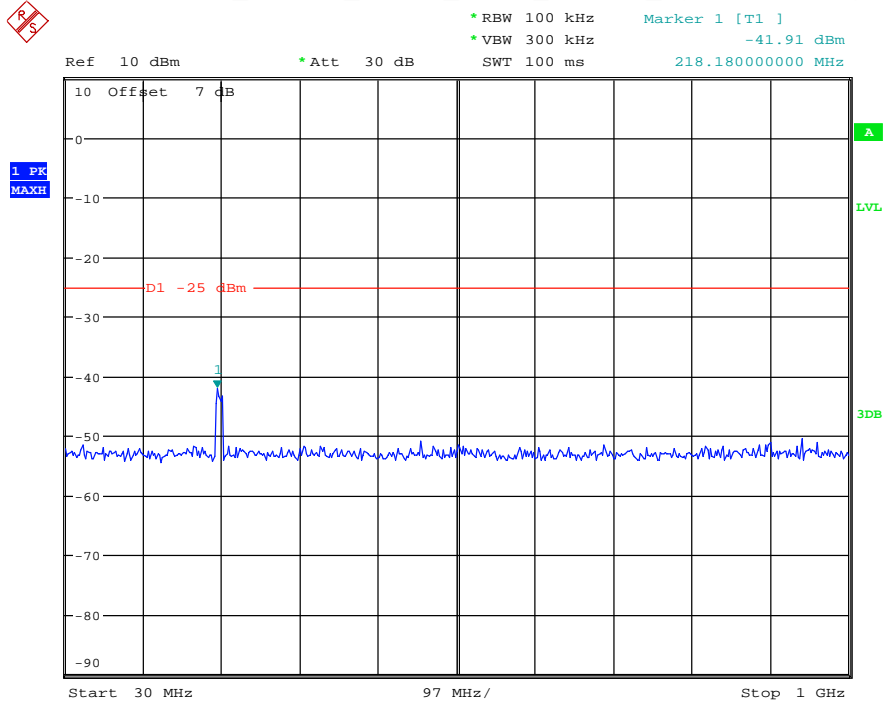

Band 7_10 MHz_Middle_QPSK_RB50#0_1(30MHz-1GHz)

Date: 18.MAY.2021 20:08:16