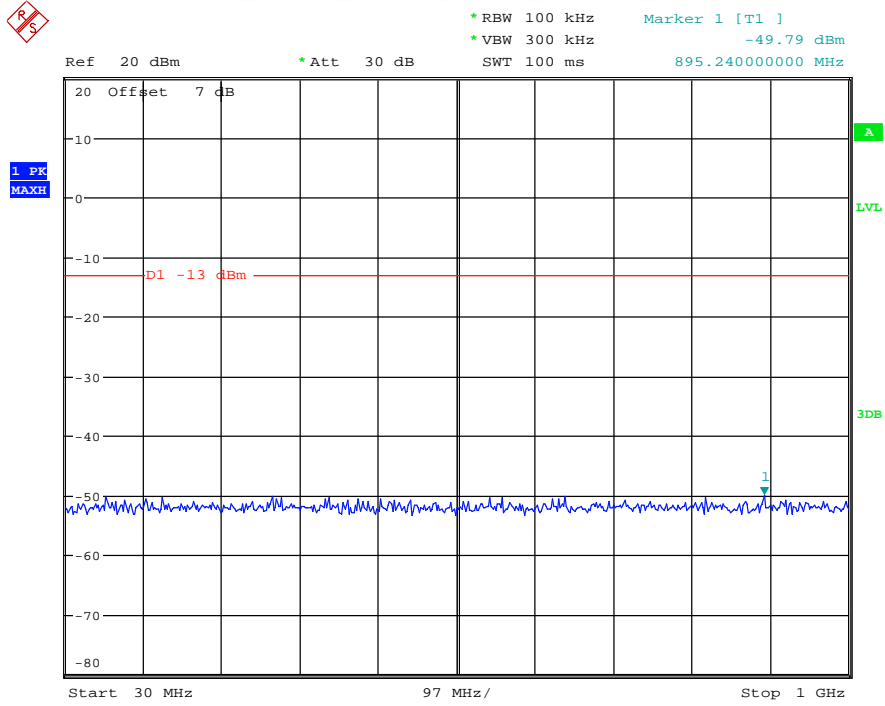

Date: 18.MAY.2021 18:54:22

Band 2_3 MHz_Low_QPSK_RB15#0_1(30MHz-1GHz)

Date: 18.MAY.2021 18:54:47

Band 2_3 MHz_Low_QPSK_RB15#0_2(1GHz-20GHz)

Date: 18.MAY.2021 18:54:58

Band 2_3 MHz_Middle_QPSK_RB15#0_1(30MHz-1GHz)