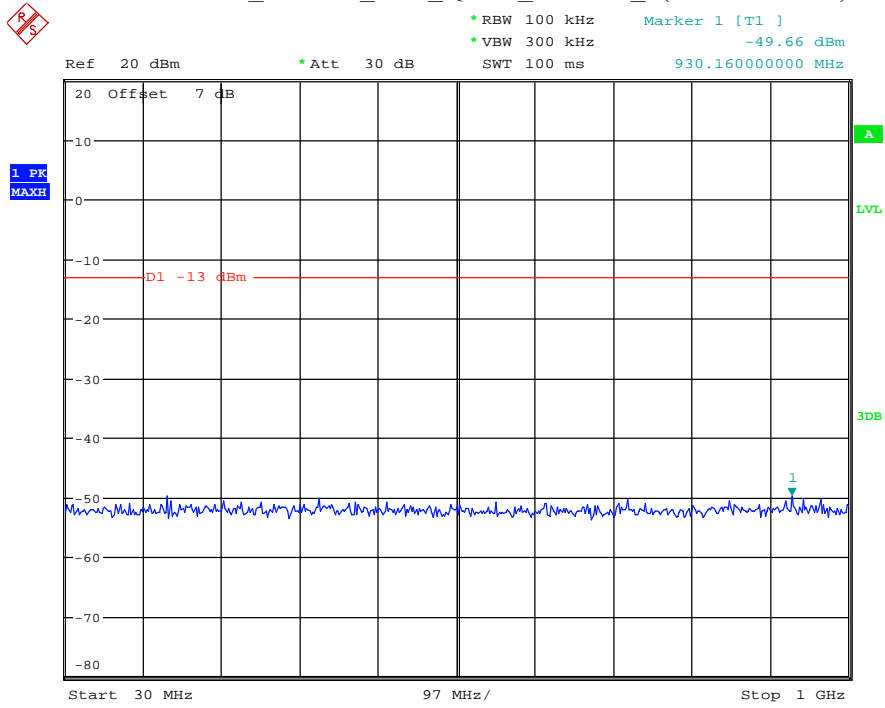

Band 2_15 MHz_Low_QPSK_RB75#0_1(30MHz-1GHz)

Date: 18.MAY.2021 19:14:09