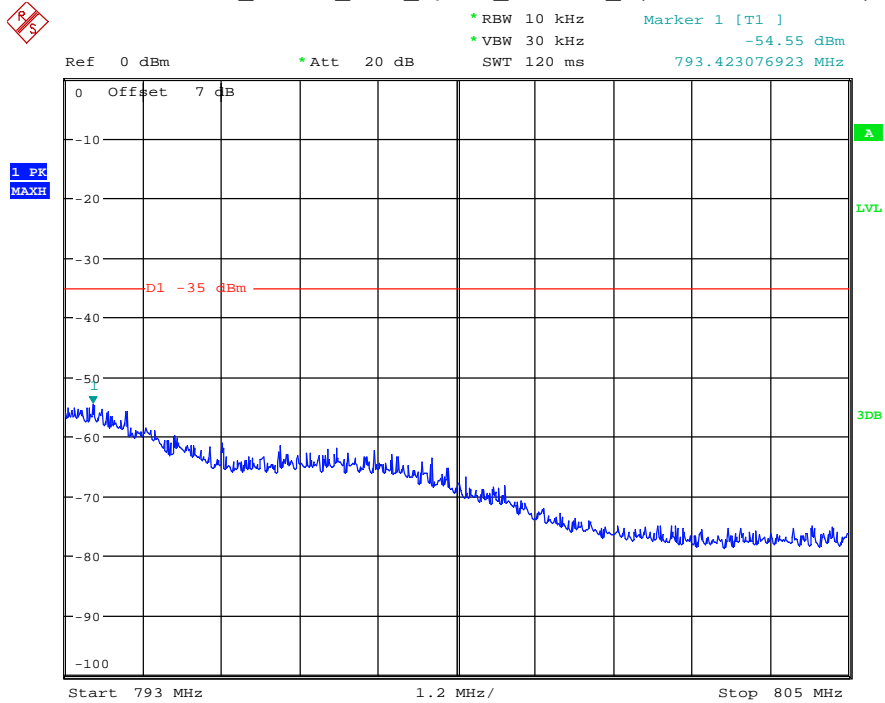

Date: 18.MAY.2021 20:26:54

Band 13_5 MHz_Low_QPSK_RB25#0_2(1GHz-10GHz)

Date: 18.MAY.2021 20:27:05

Band 13_5 MHz_Low_QPSK_RB25#0_3(763MHz-775MHz)

Date: 6.AUG.2021 00:53:27

Band 13_5 MHz_Low_QPSK_RB25#0_4(793MHz-805MHz)