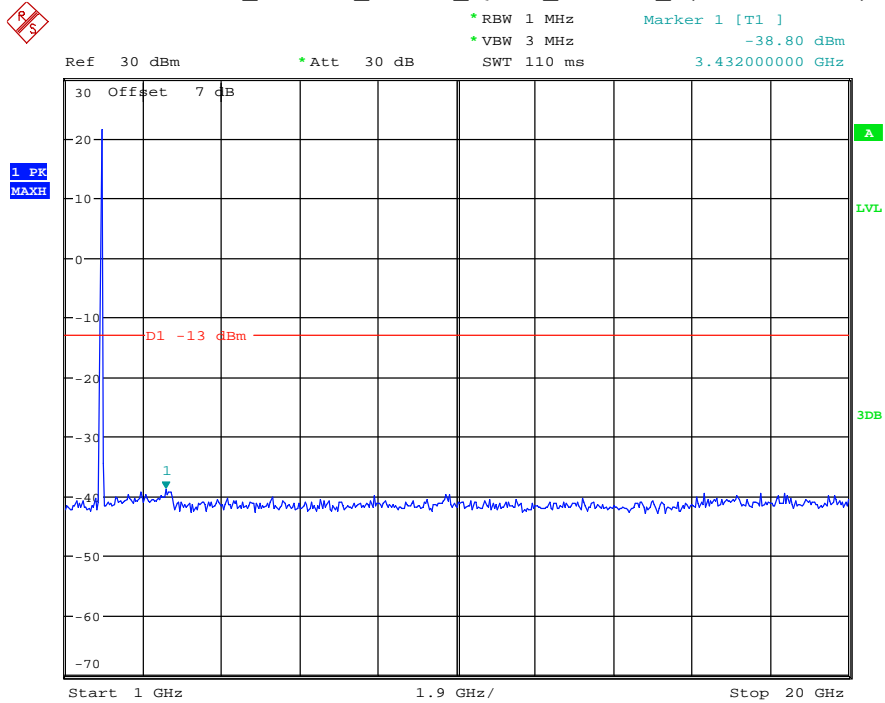

Band 25_10 MHz_Middle_QPSK_RB50#0_2(1GHz-20GHz)

Date: 18.MAY.2021 20:34:19