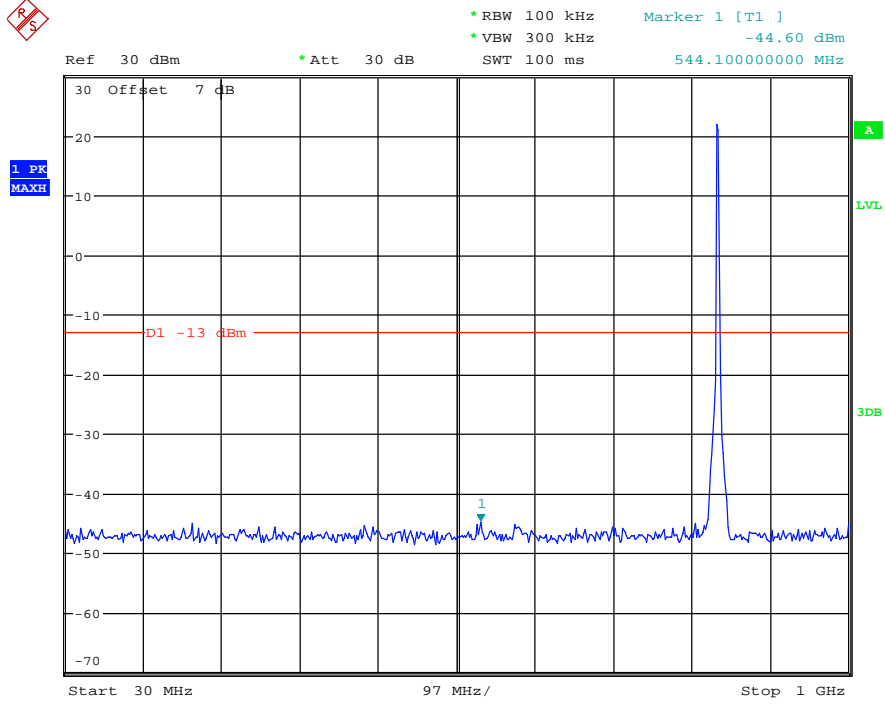

Band 5/Band 26(Part 22H)_3 MHz_Middle_QPSK_RB15#0_1(30MHz-1GHz)

Date: 18.MAY.2021 19:57:08