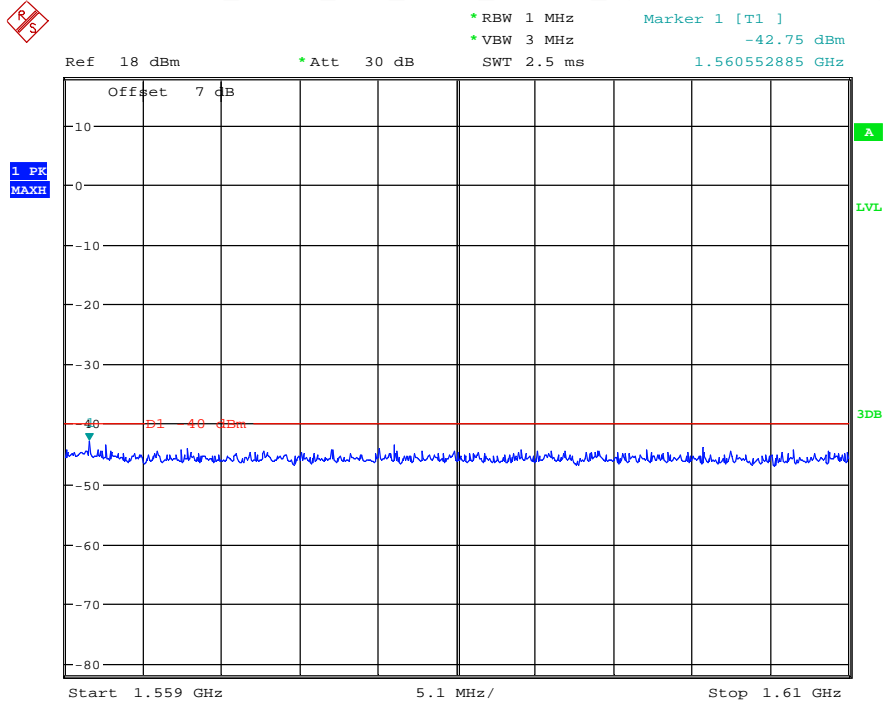

Band 13_5 MHz_Low_QPSK_RB25#0_5(1559MHz-1610MHz)

Date: 6.AUG.2021 00:56:38