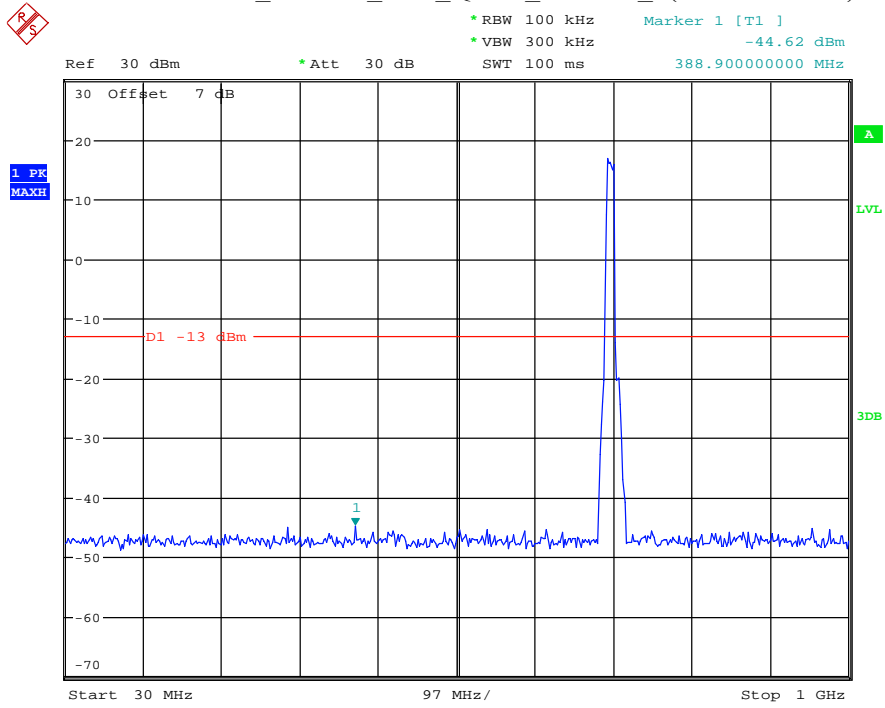

Date: 18.MAY.2021 20:21:43

Band 12_5 MHz_High_QPSK_RB25#0_1(30MHz-1GHz)

Date: 18.MAY.2021 20:22:03

Band 12_5 MHz_High_QPSK_RB25#0_2(1GHz-10GHz)

Date: 18.MAY.2021 20:22:17

Band 12_10 MHz_Low_QPSK_RB50#0_1(30MHz-1GHz)