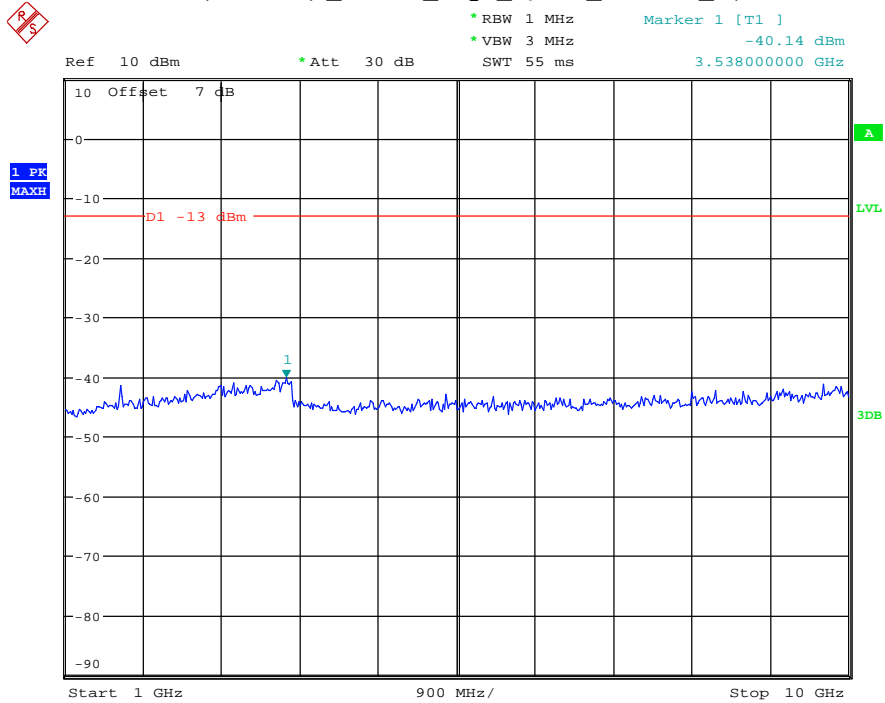

Band 26(Part 90S)_3 MHz_High_QPSK_RB15#0_2(1GHz-10GHz)

Date: 17.AUG.2021 10:33:01