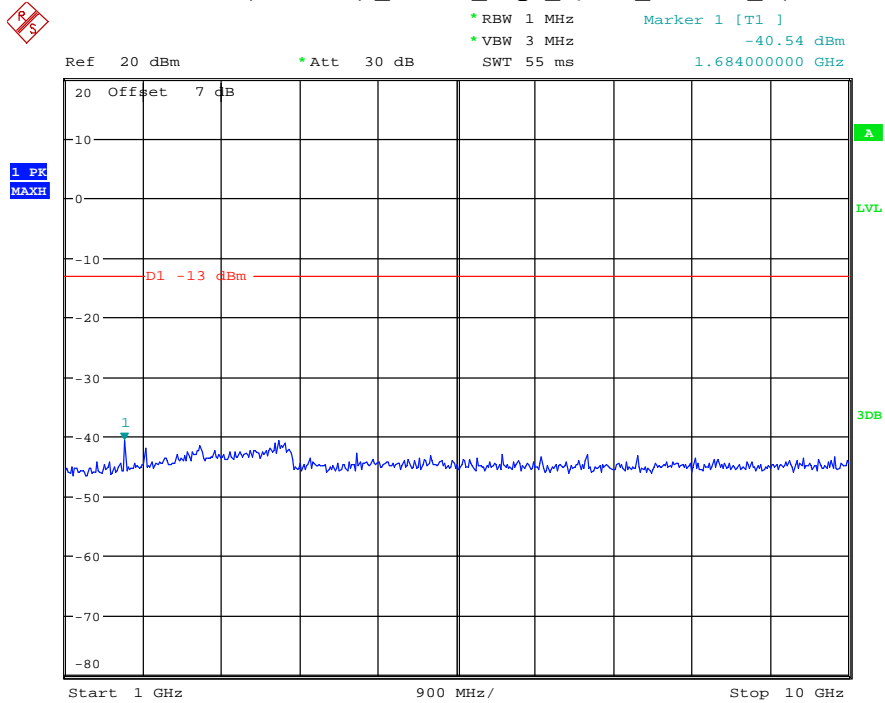

Band 5/Band 26(Part 22H) _3 MHz_High_QPSK_RB15#0_2(1GHz-10GHz)

Date: 18.MAY.2021 19:57:47