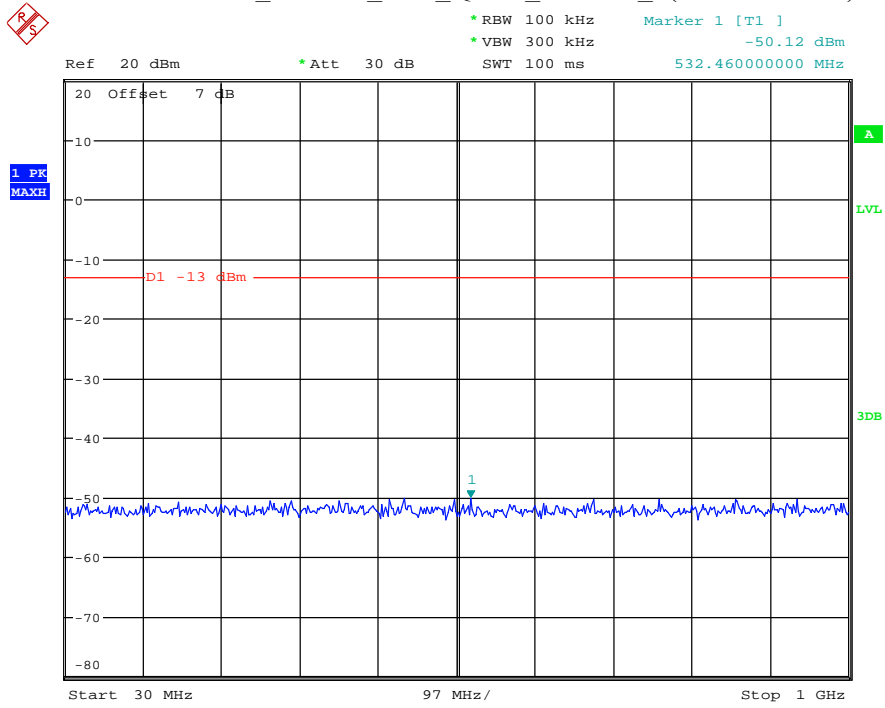

Band 25_10 MHz_Low_QPSK_RB50#0_1(30MHz-1GHz)

Date: 18.MAY.2021 20:33:39