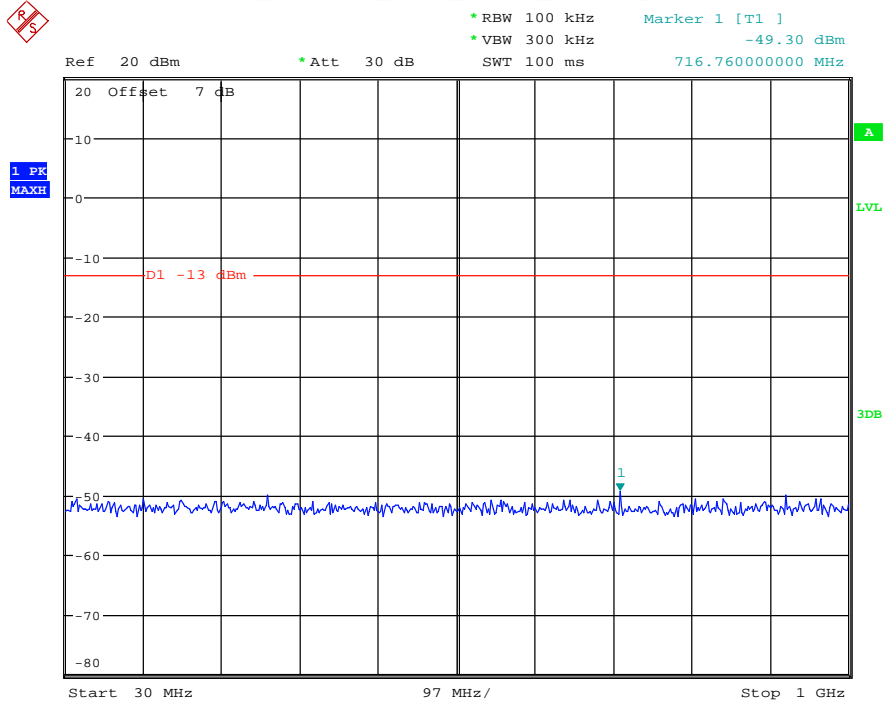

Date: 18.MAY.2021 20:29:15

Band 25_1.4 MHz_Middle_QPSK_RB6#0_1(30MHz-1GHz)

Date: 18.MAY.2021 20:29:32

Band 25_1.4 MHz_Middle_QPSK_RB6#0_2(1GHz-20GHz)

Date: 18.MAY.2021 20:29:43

Band 25_1.4 MHz_High_QPSK_RB6#0_1(30MHz-1GHz)