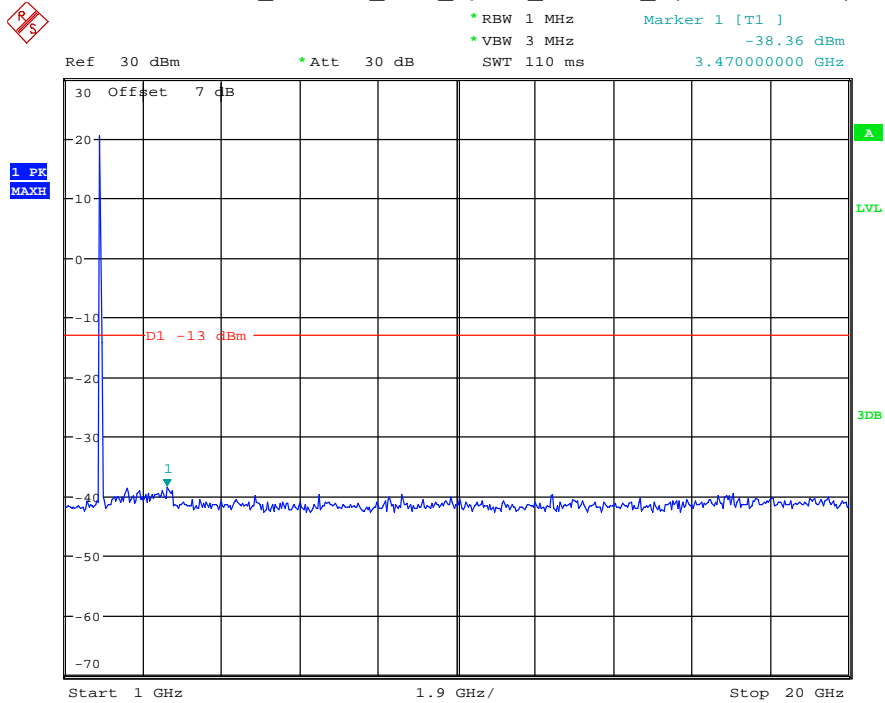

Date: 18.MAY.2021 20:34:38

Band 25_10 MHz_High_QPSK_RB50#0_2(1GHz-20GHz)

Date: 18.MAY.2021 20:34:49

Band 25_15 MHz_Low_QPSK_RB75#0_1(30MHz-1GHz)

Date: 18.MAY.2021 20:35:16

Band 25_15 MHz_Low_QPSK_RB75#0_2(1GHz-20GHz)