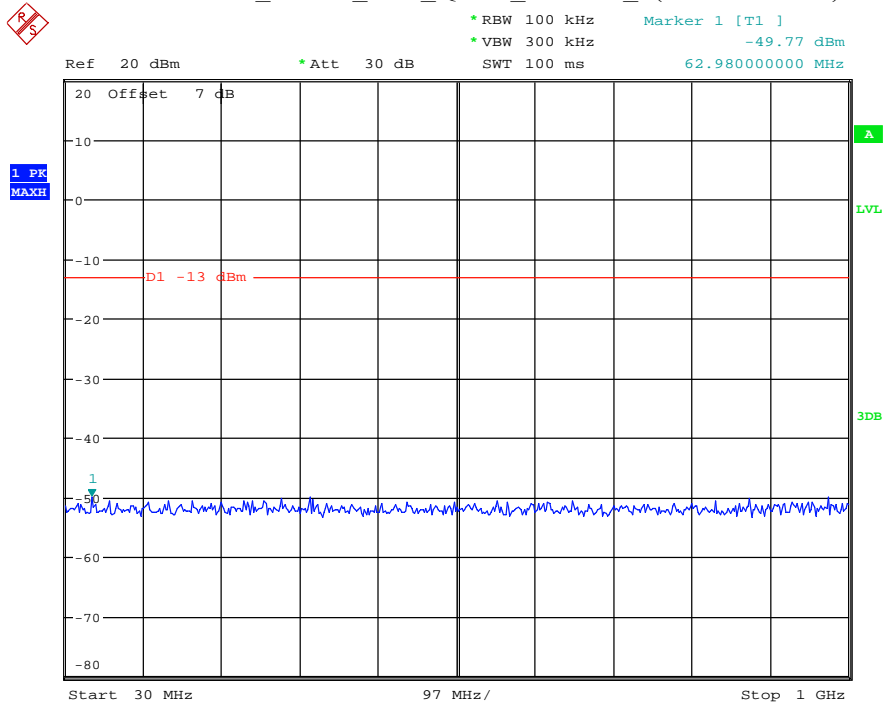

Band 4_3 MHz_Low_QPSK_RB15#0_1(30MHz-1GHz)

Date: 18.MAY.2021 19:32:09