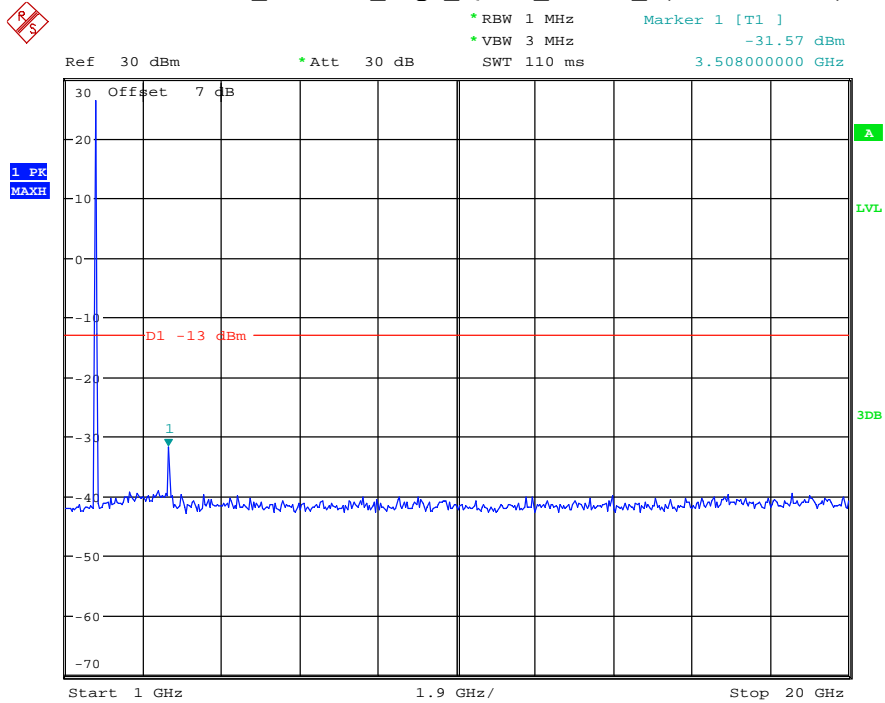

Date: 18.MAY.2021 19:27:41

Band 4_1.4 MHz_Middle_QPSK_RB6#0_2(1GHz-20GHz)

Date: 18.MAY.2021 19:27:52

Band 4_1.4 MHz_High_QPSK_RB6#0_1(30MHz-1GHz)

Date: 18.MAY.2021 19:28:12

Band 4_1.4 MHz_High_QPSK_RB6#0_2(1GHz-20GHz)