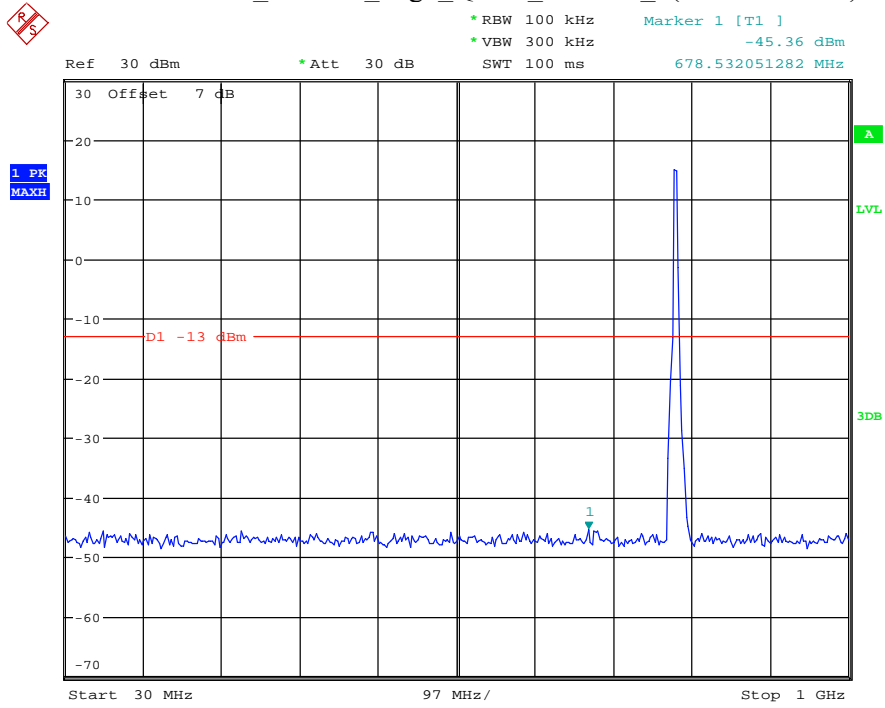

Band 12_10 MHz_High_QPSK_RB50#0_1(30MHz-1GHz)

Date: 6.AUG.2021 01:47:18