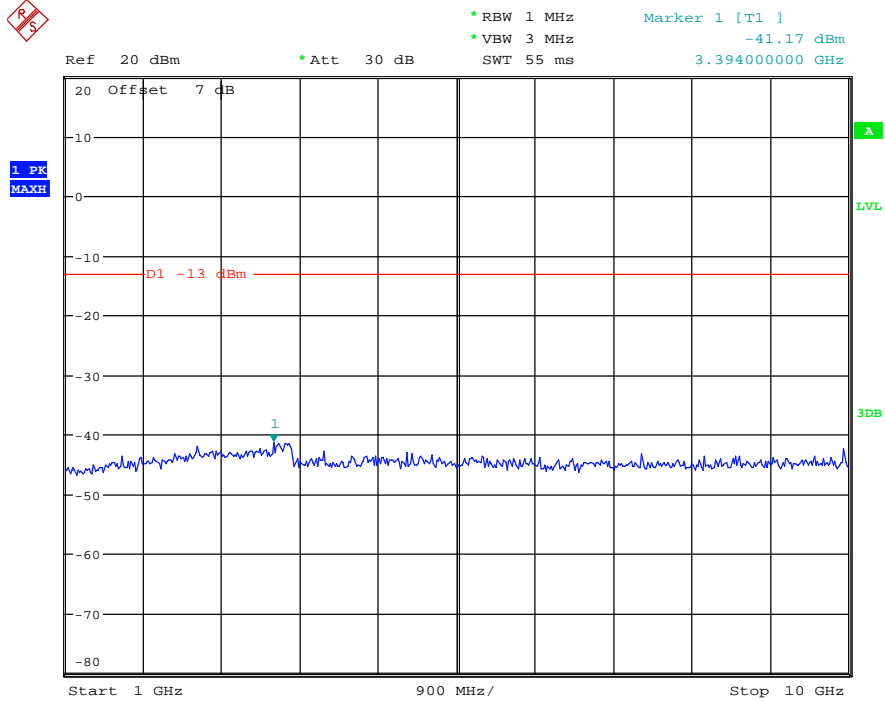

Band 5/Band 26(Part 22H) _5 MHz_High_QPSK_RB25#0_2(1GHz-10GHz)

Date: 18.MAY.2021 20:01:02

Band 5/Band 26(Part 22H) _10 MHz_Low_QPSK_RB50#0_1(30MHz-1GHz)

Date: 18.MAY.2021 20:03:05

Band 5/Band 26(Part 22H) _10 MHz_Low_QPSK_RB50#0_2(1GHz-10GHz)