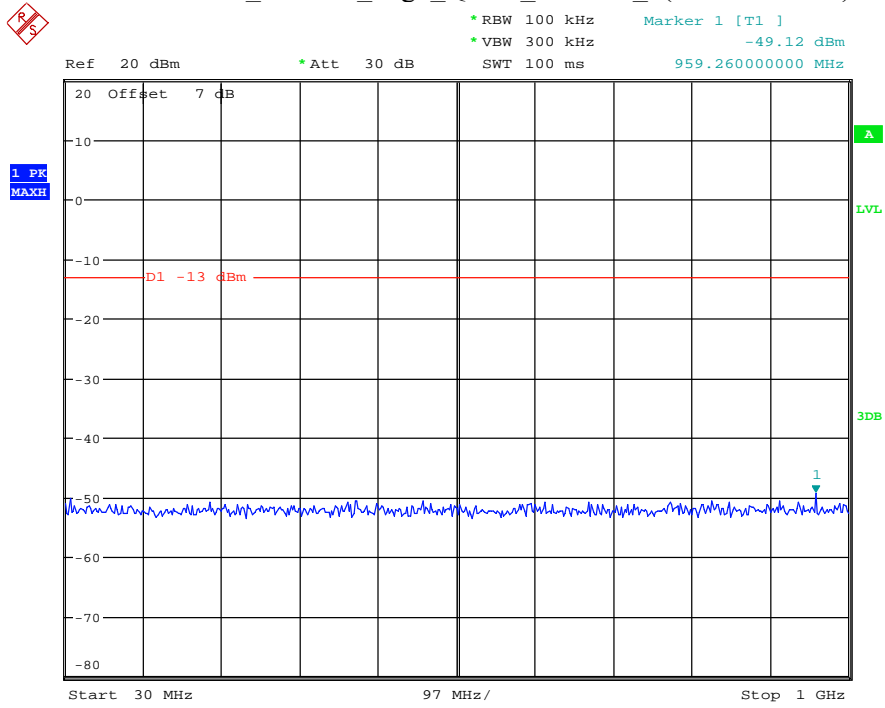

Band 4_10 MHz_High_QPSK_RB50#0_1(30MHz-1GHz)

Date: 18.MAY.2021 19:42:41