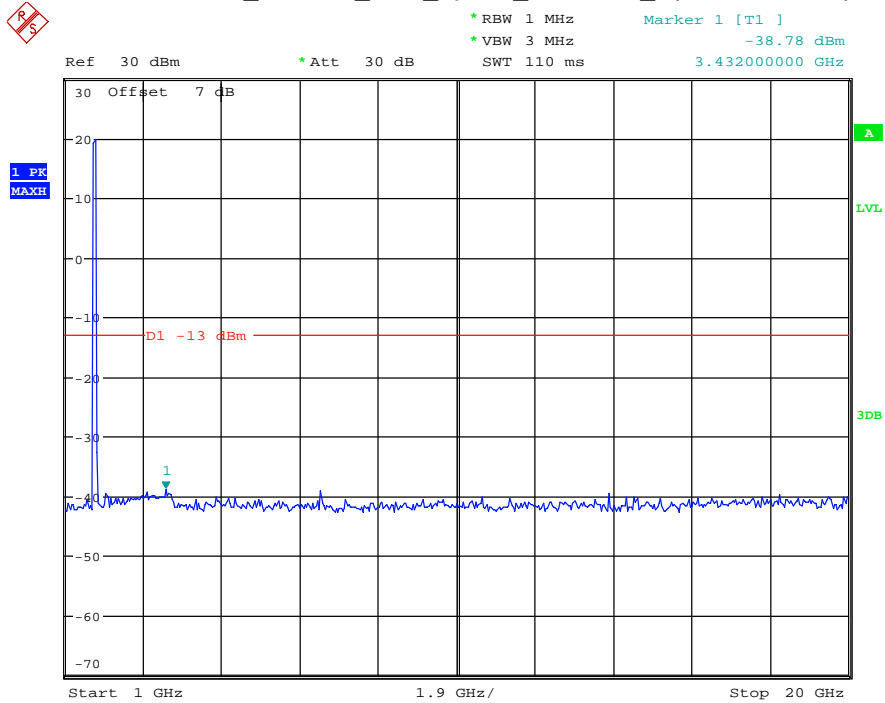

Band 4_20 MHz_Low_QPSK_RB100#0_2(1GHz-20GHz)

Date: 18.MAY.2021 19:48:18