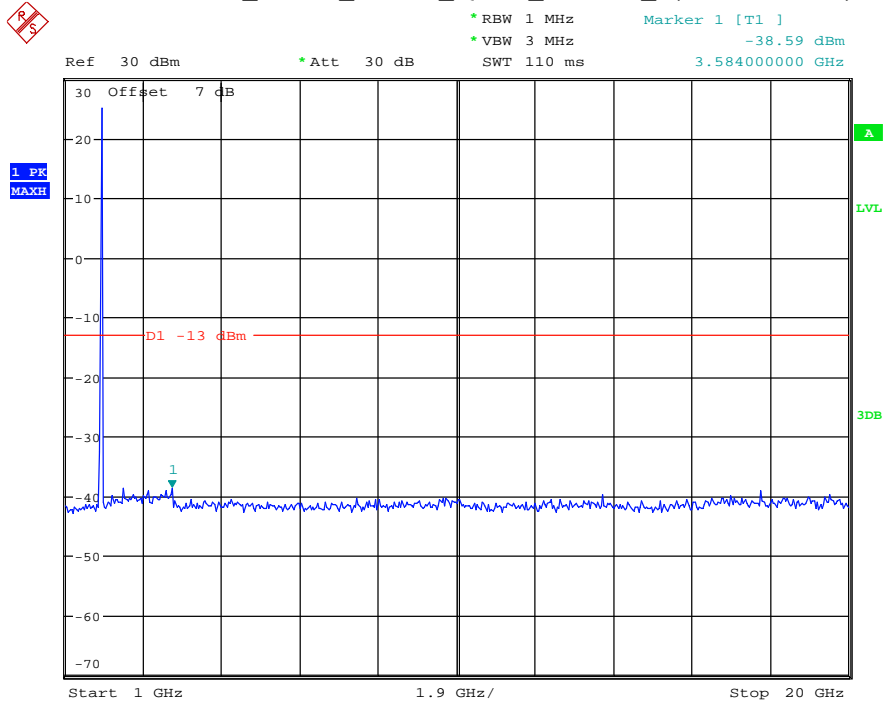

Band 2_3 MHz_Middle_QPSK_RB15#0_2(1GHz-20GHz)

Date: 18.MAY.2021 18:55:29