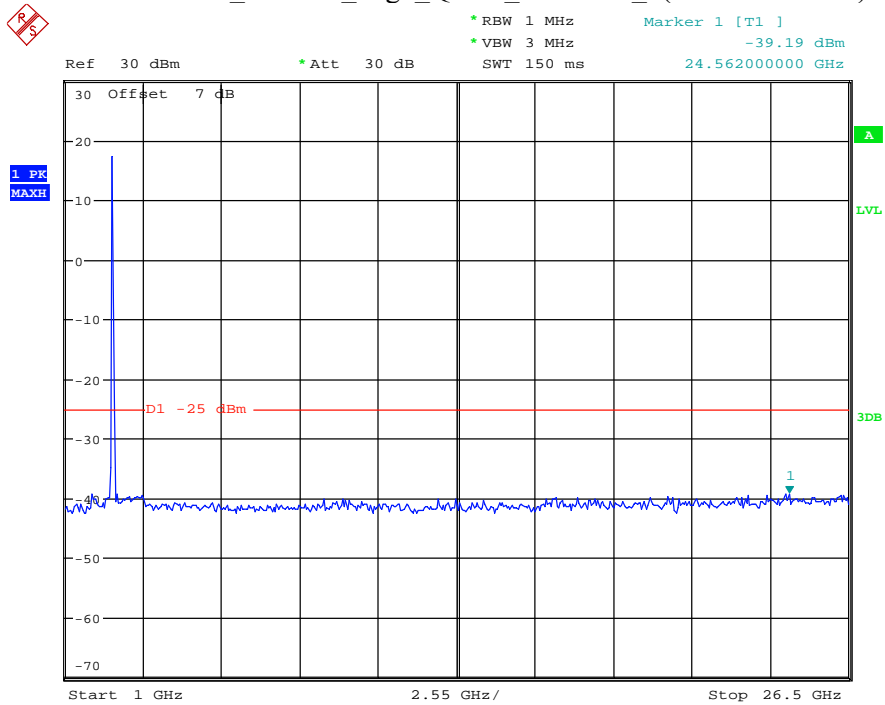

Band 7_20 MHz_High_QPSK_RB100#0_2(1GHz-26.5GHz)

Date: 18.MAY.2021 20:12:47