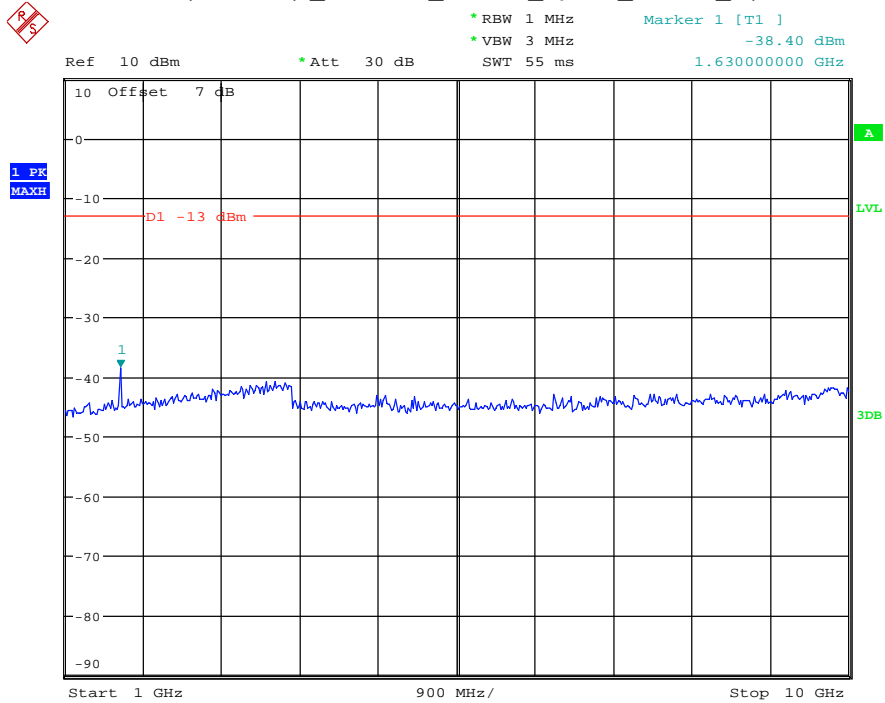

Band 26(Part 90S) _1.4 MHz_Middle_QPSK_RB6#0_2(1GHz-10GHz)

Date: 17.AUG.2021 10:31:01