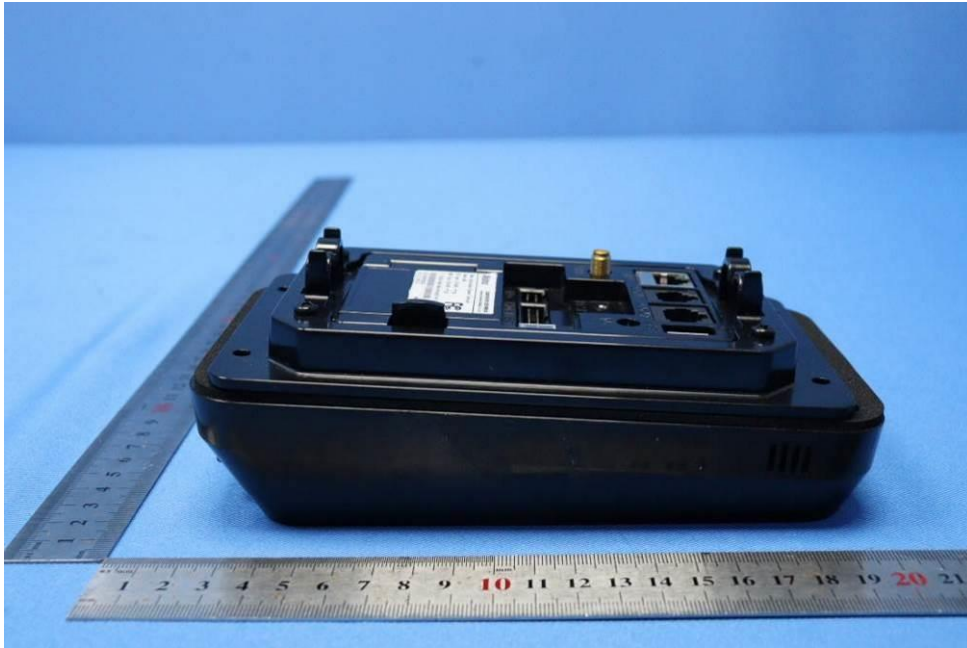

Appendix

External Photos

for SZCR2404001169AT

FCC ID:OWL-A80-U

EUT Constructional Details (EUT Photos)

WWAN antenna

- End of the Appendix -