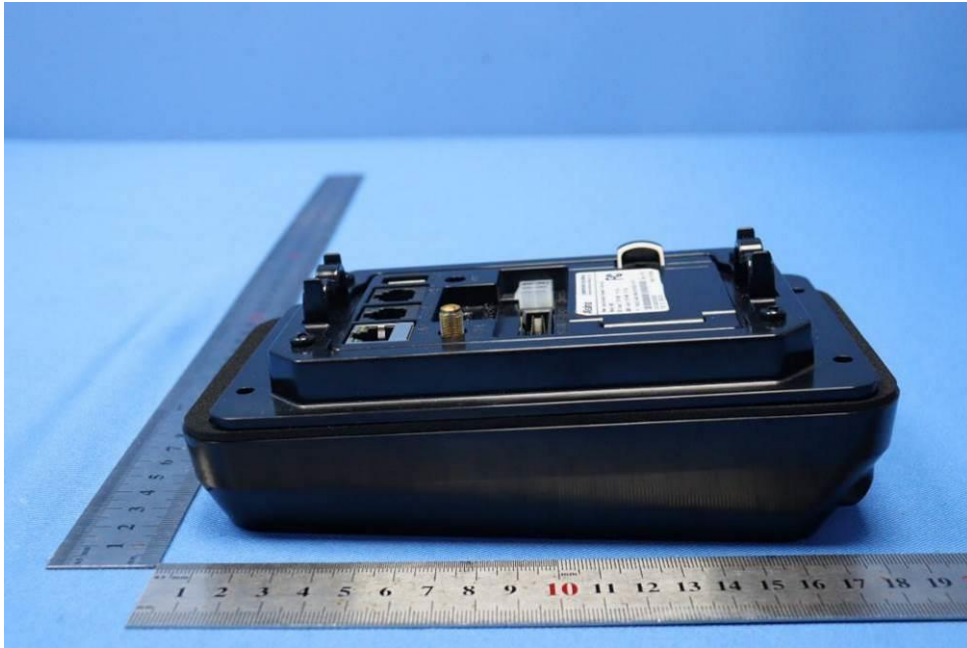

Appendix

External Photos

for SZCR2404001169AT

FCC ID:OWL-A80-U

EUT Constructional Details (EUT Photos)

WWAN antenna

- End of the Appendix -