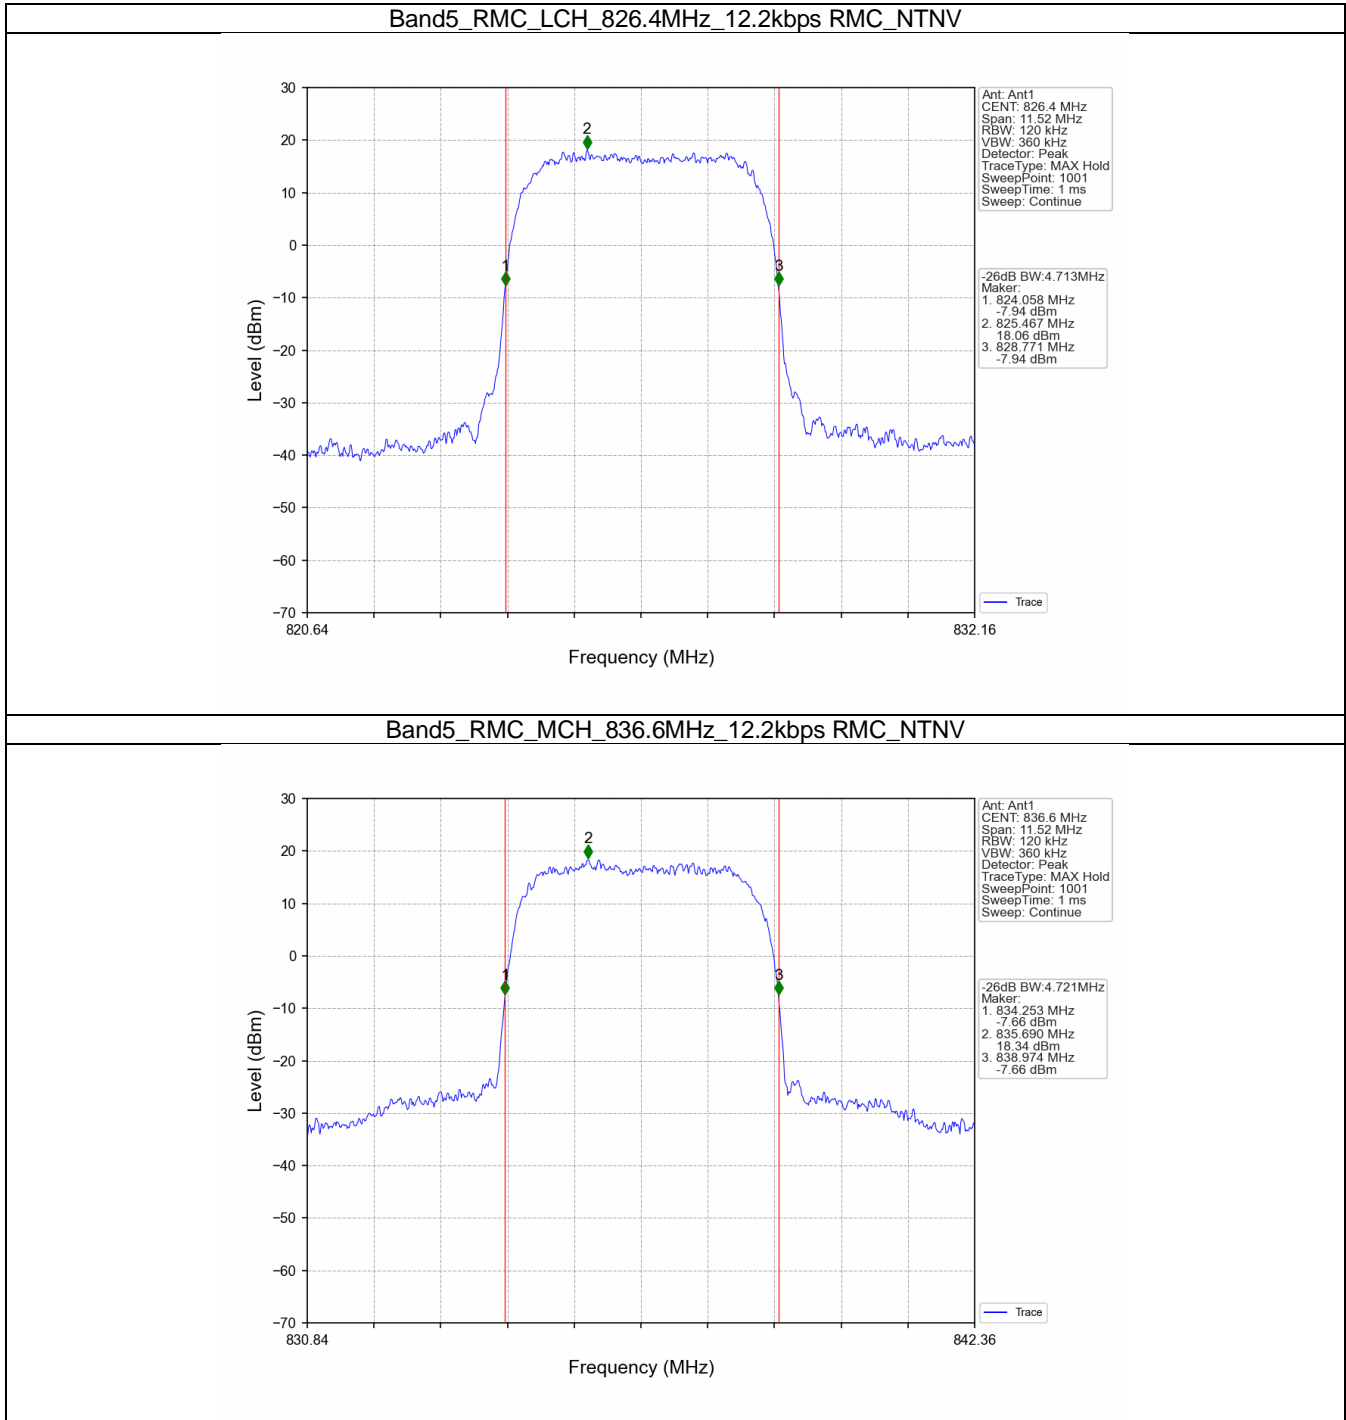

2.1.2 Test Graph

Band5_RMC_HCH_846.6MHz_12.2kbps RMC_NTNV

Band5_HSDPA_LCH_826.4MHz_Subtest 1_NTNV

Band5_HSDPA_MCH_836.6MHz_Subtest 1_NTNV

Band5_HSDPA_HCH_846.6MHz_Subtest 1_NTNV

Band5_HSUPA_LCH_826.4MHz_Subtest 1_NTNV

Band5_HSUPA_MCH_836.6MHz_Subtest 1_NTNV

Band5_HSUPA_HCH_846.6MHz_Subtest 1_NTNV

2.2 Band5_XDB

2.2.1 Test Result

Band: 5					
ENV	Mode		Frequency (MHz)	26dB Bandwidth (MHz)	Verdict
	Network	Subset		Result	
NTNV	RMC	12.2kbps RMC	826.4	4.713	Pass
			836.6	4.721	Pass
			846.6	4.710	Pass
	HSDPA	Subtest 1	826.4	4.698	Pass
			836.6	4.699	Pass
			846.6	4.715	Pass
	HSUPA	Subtest 1	826.4	4.742	Pass
			836.6	4.688	Pass
			846.6	4.714	Pass

2.2.2 Test Graph

Band5_RMC_HCH_846.6MHz_12.2kbps RMC_NTNV

Band5_HSDPA_LCH_826.4MHz_Subtest 1_NTNV

Band5_HSDPA_MCH_836.6MHz_Subtest 1_NTNV

Band5_HSDPA_HCH_846.6MHz_Subtest 1_NTNV

Band5_HSUPA_LCH_826.4MHz_Subtest 1_NTNV