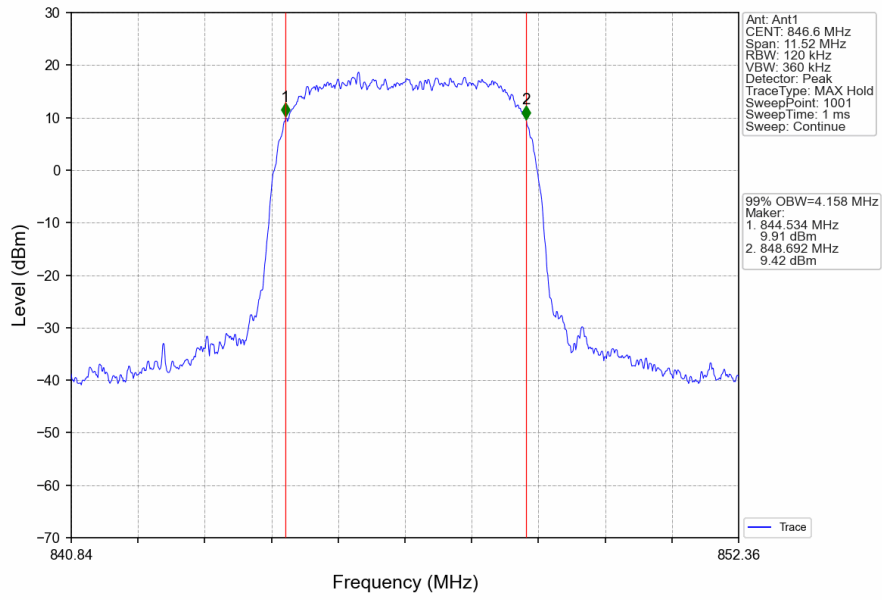

1.2.2 Test Graph

Band2_RMC_HCH_1907.6MHz_12.2kbps RMC_NTNV

Band2_HSDPA_LCH_1852.4MHz_Subtest 1_NTNV

Band2_HSDPA_MCH_1880MHz_Subtest 1_NTNV

Band2_HSDPA_HCH_1907.6MHz_Subtest 1_NTNV

Band2_HSUPA_LCH_1852.4MHz_Subtest 1_NTNV

Band2_HSUPA_MCH_1880MHz_Subtest 1_NTNV

Band2_HSUPA_HCH_1907.6MHz_Subtest 1_NTNV

2. 99% & 26dB Bandwidth

2.1 Band5_OBW

2.1.1 Test Result

Band: 5					
ENV	Mode		Frequency (MHz)	99% Occupied Bandwidth (MHz)	Verdict
	Network	Subset		Result	
NTNV	RMC	12.2kbps RMC	826.4	4.155	Pass
			836.6	4.165	Pass
			846.6	4.158	Pass
	HSDPA	Subtest 1	826.4	4.159	Pass
			836.6	4.161	Pass
			846.6	4.152	Pass
	HSUPA	Subtest 1	826.4	4.168	Pass
			836.6	4.152	Pass
			846.6	4.162	Pass

2.1.2 Test Graph

Band5_RMC_HCH_846.6MHz_12.2kbps RMC_NTNV

Band5_HSDPA_LCH_826.4MHz_Subtest 1_NTNV

Band5_HSDPA_MCH_836.6MHz_Subtest 1_NTNV

Band5_HSDPA_HCH_846.6MHz_Subtest 1_NTNV

Band5_HSUPA_LCH_826.4MHz_Subtest 1_NTNV