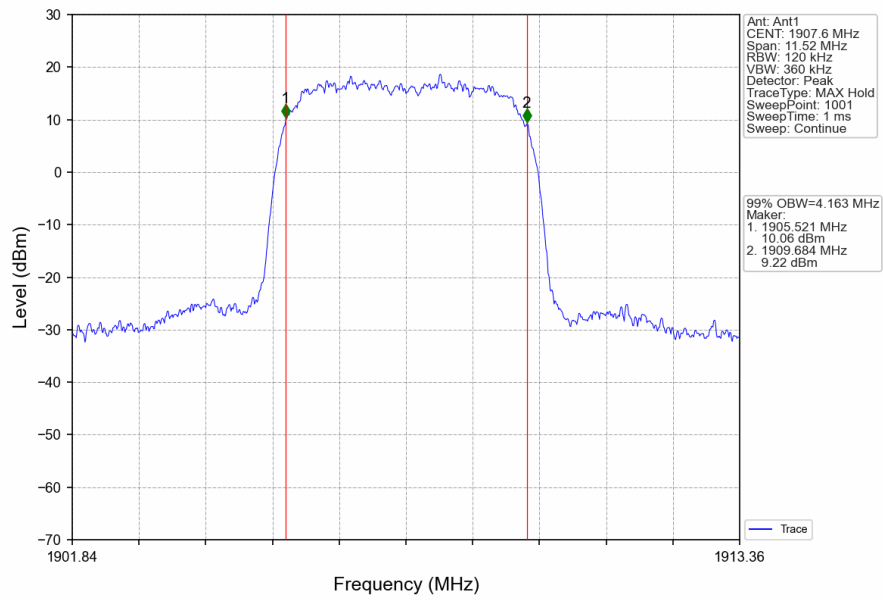

1. 99% & 26dB Bandwidth

1.1 Band2_OBW

1.1.1 Test Result

Band: 2					
ENV	Mode		Frequency (MHz)	99% Occupied Bandwidth (MHz)	Verdict
	Network	Subset		Result	
NTNV	RMC	12.2kbps RMC	1852.4	4.175	Pass
			1880	4.158	Pass
			1907.6	4.163	Pass
	HSDPA	Subtest 1	1852.4	4.178	Pass
			1880	4.163	Pass
			1907.6	4.161	Pass
	HSUPA	Subtest 1	1852.4	4.155	Pass
			1880	4.178	Pass
			1907.6	4.182	Pass

1.1.2 Test Graph

Band2_RMC_HCH_1907.6MHz_12.2kbps RMC_NTNV

Band2_HSDPA_LCH_1852.4MHz_Subtest 1_NTNV

Band2_HSDPA_MCH_1880MHz_Subtest 1_NTNV

Band2_HSDPA_HCH_1907.6MHz_Subtest 1_NTNV

Band2_HSUPA_LCH_1852.4MHz_Subtest 1_NTNV