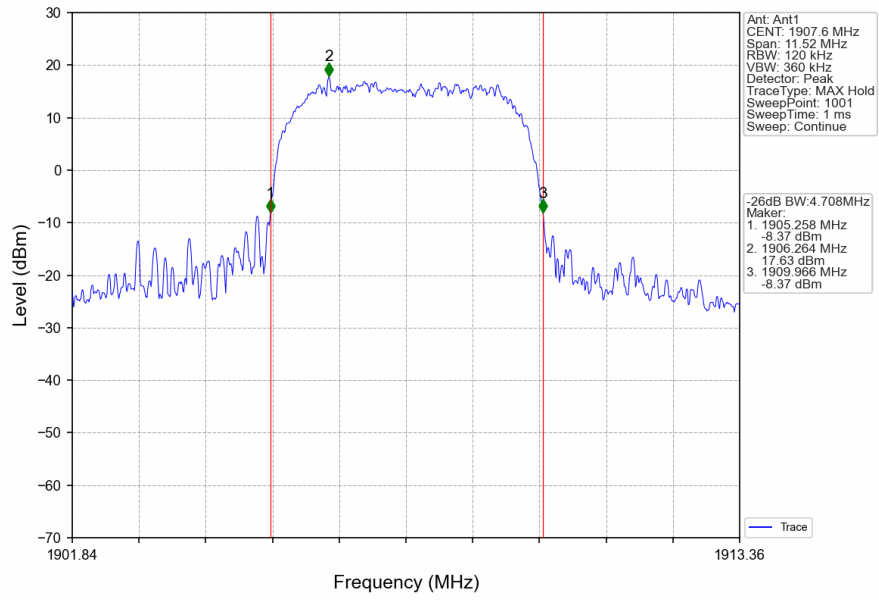

1.2.2 Test Graph

Band2_RMC_HCH_1907.6MHz_12.2kbps RMC_NTNV

Band2_HSDPA_LCH_1852.4MHz_Subtest 1_NTNV

Band2_HSDPA_MCH_1880MHz_Subtest 1_NTNV

Band2_HSDPA_HCH_1907.6MHz_Subtest 1_NTNV

Band2_HSUPA_LCH_1852.4MHz_Subtest 1_NTNV

Band2_HSUPA_MCH_1880MHz_Subtest 1_NTNV

Band2_HSUPA_HCH_1907.6MHz_Subtest 1_NTNV

2. 99% & 26dB Bandwidth

2.1 Band5_OBW

2.1.1 Test Result

Band: 5					
ENV	Mode		Frequency (MHz)	99% Occupied Bandwidth (MHz)	Verdict
	Network	Subset		Result	
NTNV	RMC	12.2kbps RMC	826.4	4.155	Pass
			836.6	4.165	Pass
			846.6	4.158	Pass
	HSDPA	Subtest 1	826.4	4.159	Pass
			836.6	4.161	Pass
			846.6	4.152	Pass
	HSUPA	Subtest 1	826.4	4.168	Pass
			836.6	4.152	Pass
			846.6	4.162	Pass

2.1.2 Test Graph

Band5_RMC_HCH_846.6MHz_12.2kbps RMC_NTNV

Band5_HSDPA_LCH_826.4MHz_Subtest 1_NTNV

Band5_HSDPA_MCH_836.6MHz_Subtest 1_NTNV

Band5_HSDPA_HCH_846.6MHz_Subtest 1_NTNV

Band5_HSUPA_LCH_826.4MHz_Subtest 1_NTNV