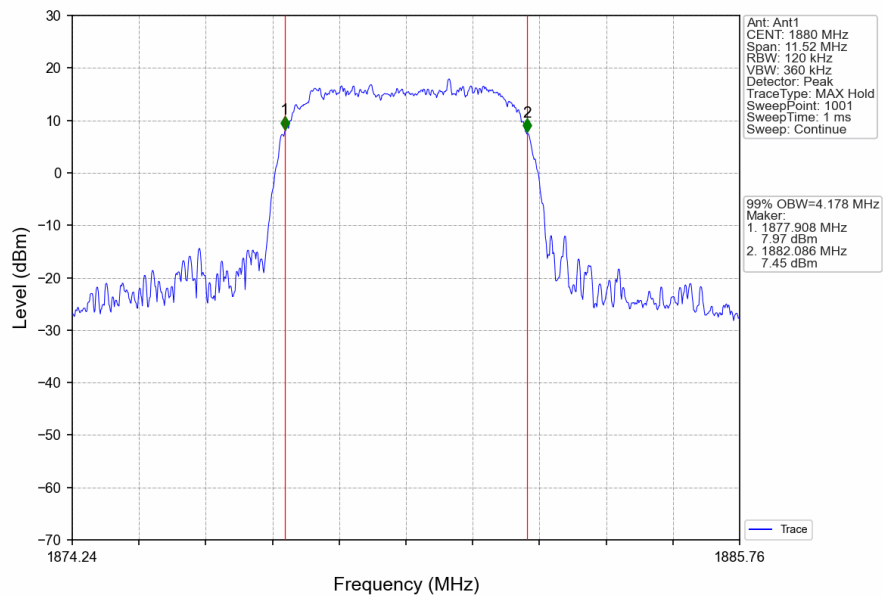

1. 99% & 26dB Bandwidth

1.1 Band2_OBW

1.1.1 Test Result

Band: 2					
ENV	Mode		Frequency (MHz)	99% Occupied Bandwidth (MHz)	Verdict
	Network	Subset		Result	
NTNV	RMC	12.2kbps RMC	1852.4	4.175	Pass
			1880	4.158	Pass
			1907.6	4.163	Pass
	HSDPA	Subtest 1	1852.4	4.178	Pass
			1880	4.163	Pass
			1907.6	4.161	Pass
	HSUPA	Subtest 1	1852.4	4.155	Pass
			1880	4.178	Pass
			1907.6	4.182	Pass

1.1.2 Test Graph

Band2_RMC_HCH_1907.6MHz_12.2kbps RMC_NTNV

Band2_HSDPA_LCH_1852.4MHz_Subtest 1_NTNV

Band2_HSDPA_MCH_1880MHz_Subtest 1_NTNV

Band2_HSDPA_HCH_1907.6MHz_Subtest 1_NTNV

Band2_HSUPA_LCH_1852.4MHz_Subtest 1_NTNV

Band2_HSUPA_MCH_1880MHz_Subtest 1_NTNV

Band2_HSUPA_HCH_1907.6MHz_Subtest 1_NTNV

1.2 Band2_XDB

1.2.1 Test Result

Band: 2					
ENV	Mode		Frequency (MHz)	26dB Bandwidth (MHz)	Verdict
	Network	Subset		Result	
NTNV	RMC	12.2kbps RMC	1852.4	4.699	Pass
			1880	4.677	Pass
			1907.6	4.690	Pass
	HSDPA	Subtest 1	1852.4	4.714	Pass
			1880	4.713	Pass
			1907.6	4.707	Pass
	HSUPA	Subtest 1	1852.4	4.688	Pass
			1880	4.736	Pass
			1907.6	4.708	Pass

1.2.2 Test Graph

Band2_RMC_HCH_1907.6MHz_12.2kbps RMC_NTNV

Band2_HSDPA_LCH_1852.4MHz_Subtest 1_NTNV

Band2_HSDPA_MCH_1880MHz_Subtest 1_NTNV

Band2_HSDPA_HCH_1907.6MHz_Subtest 1_NTNV

Band2_HSUPA_LCH_1852.4MHz_Subtest 1_NTNV