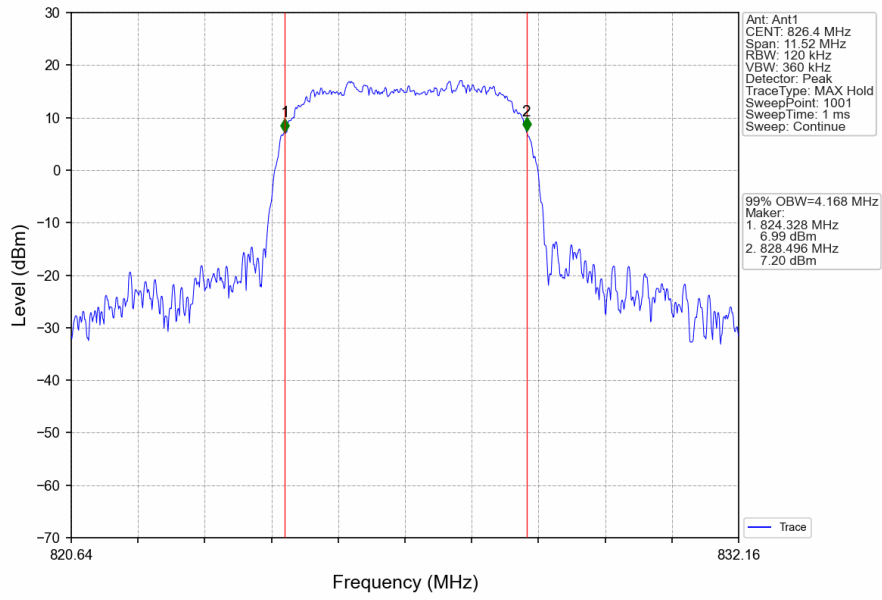

2.1.2 Test Graph

Band5_RMC_HCH_846.6MHz_12.2kbps RMC_NTNV

Band5_HSDPA_LCH_826.4MHz_Subtest 1_NTNV

Band5_HSDPA_MCH_836.6MHz_Subtest 1_NTNV

Band5_HSDPA_HCH_846.6MHz_Subtest 1_NTNV

Band5_HSUPA_LCH_826.4MHz_Subtest 1_NTNV

Band5_HSUPA_MCH_836.6MHz_Subtest 1_NTNV

Band5_HSUPA_HCH_846.6MHz_Subtest 1_NTNV

2.2 Band5_XDB

2.2.1 Test Result

Band: 5					
ENV	Mode		Frequency (MHz)	26dB Bandwidth (MHz)	Verdict
	Network	Subset		Result	
NTNV	RMC	12.2kbps RMC	826.4	4.713	Pass
			836.6	4.721	Pass
			846.6	4.710	Pass
	HSDPA	Subtest 1	826.4	4.698	Pass
			836.6	4.699	Pass
			846.6	4.715	Pass
	HSUPA	Subtest 1	826.4	4.742	Pass
			836.6	4.688	Pass
			846.6	4.714	Pass

2.2.2 Test Graph

Band5_RMC_HCH_846.6MHz_12.2kbps RMC_NTNV

Band5_HSDPA_LCH_826.4MHz_Subtest 1_NTNV

Band5_HSDPA_MCH_836.6MHz_Subtest 1_NTNV

Band5_HSDPA_HCH_846.6MHz_Subtest 1_NTNV

Band5_HSUPA_LCH_826.4MHz_Subtest 1_NTNV