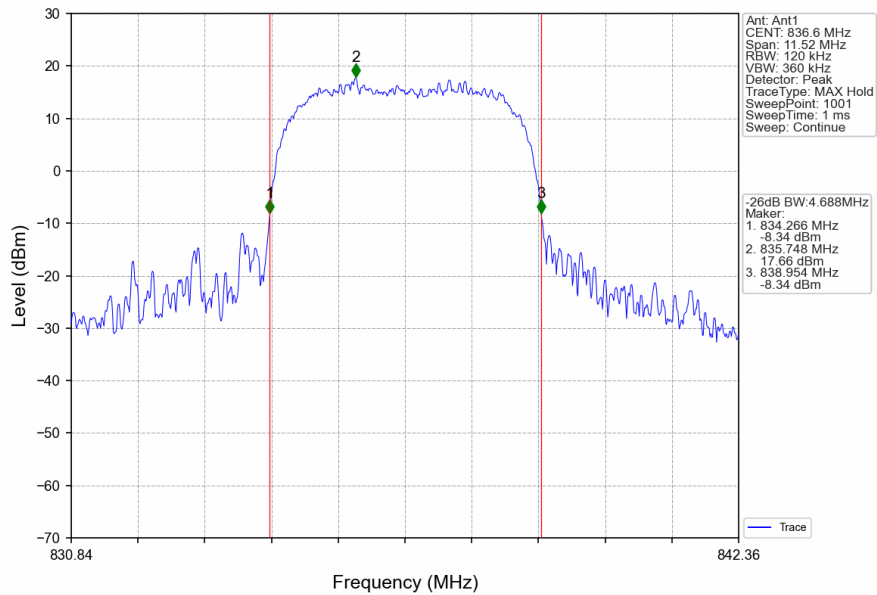

2.2.2 Test Graph

Band5_RMC_HCH_846.6MHz_12.2kbps RMC_NTNV

Band5_HSDPA_LCH_826.4MHz_Subtest 1_NTNV

Band5_HSDPA_MCH_836.6MHz_Subtest 1_NTNV

Band5_HSDPA_HCH_846.6MHz_Subtest 1_NTNV

Band5_HSUPA_LCH_826.4MHz_Subtest 1_NTNV

Band5_HSUPA_MCH_836.6MHz_Subtest 1_NTNV

Band5_HSUPA_HCH_846.6MHz_Subtest 1_NTNV