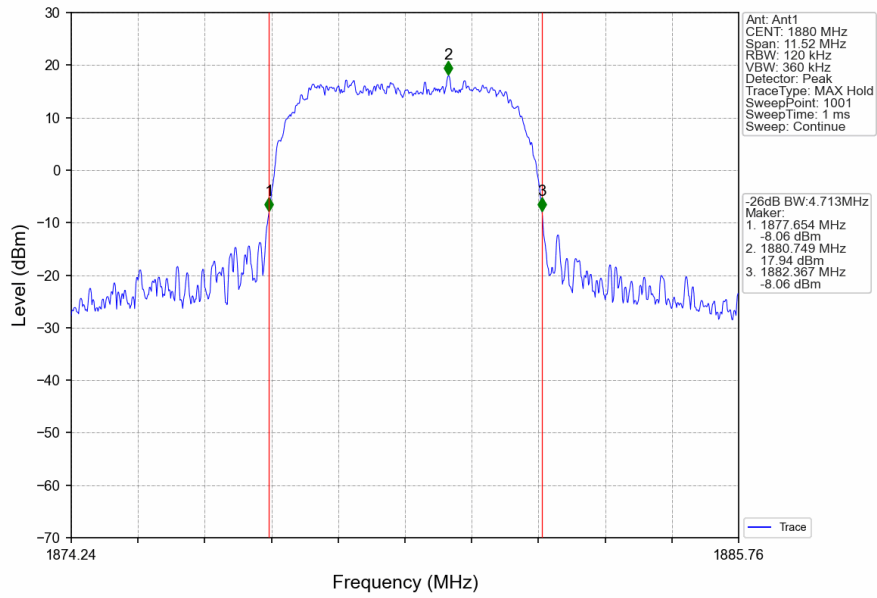

1.2.2 Test Graph

Band2_RMC_HCH_1907.6MHz_12.2kbps RMC_NTNV

Band2_HSDPA_LCH_1852.4MHz_Subtest 1_NTNV

Band2_HSDPA_MCH_1880MHz_Subtest 1_NTNV

Band2_HSDPA_HCH_1907.6MHz_Subtest 1_NTNV

Band2_HSUPA_LCH_1852.4MHz_Subtest 1_NTNV

Band2_HSUPA_MCH_1880MHz_Subtest 1_NTNV

Band2_HSUPA_HCH_1907.6MHz_Subtest 1_NTNV

2. 99% & 26dB Bandwidth

2.1 Band5_OBW

2.1.1 Test Result

Band: 5					
ENV	Mode		Frequency (MHz)	99% Occupied Bandwidth (MHz)	Verdict
	Network	Subset		Result	
NTNV	RMC	12.2kbps RMC	826.4	4.155	Pass
			836.6	4.165	Pass
			846.6	4.158	Pass
	HSDPA	Subtest 1	826.4	4.159	Pass
			836.6	4.161	Pass
			846.6	4.152	Pass
	HSUPA	Subtest 1	826.4	4.168	Pass
			836.6	4.152	Pass
			846.6	4.162	Pass

2.1.2 Test Graph

Band5_RMC_HCH_846.6MHz_12.2kbps RMC_NTNV

Band5_HSDPA_LCH_826.4MHz_Subtest 1_NTNV

Band5_HSDPA_MCH_836.6MHz_Subtest 1_NTNV

Band5_HSDPA_HCH_846.6MHz_Subtest 1_NTNV

Band5_HSUPA_LCH_826.4MHz_Subtest 1_NTNV