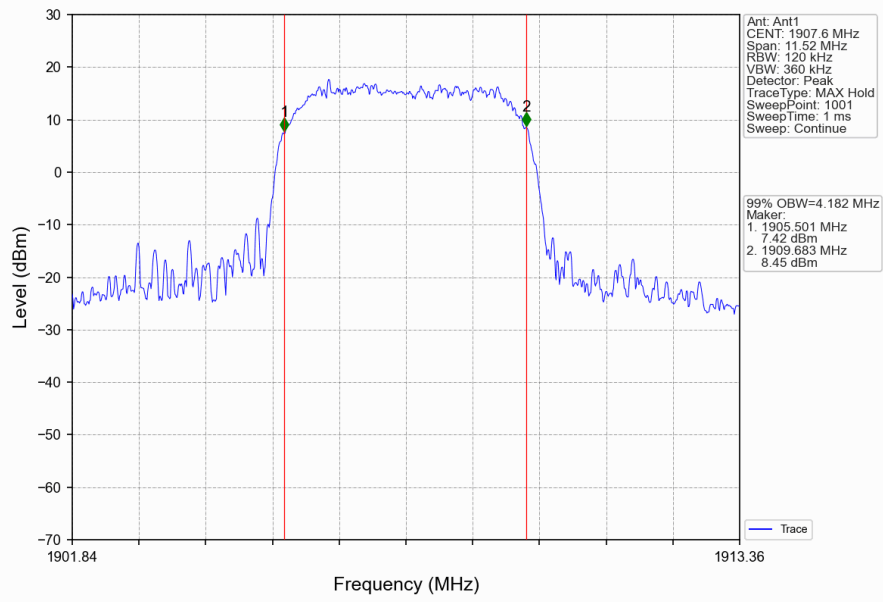

1. 99% & 26dB Bandwidth

1.1 Band2_OBW

1.1.1 Test Result

Band: 2					
ENV	Mode		Frequency (MHz)	99% Occupied Bandwidth (MHz)	Verdict
	Network	Subset		Result	
NTNV	RMC	12.2kbps RMC	1852.4	4.175	Pass
			1880	4.158	Pass
			1907.6	4.163	Pass
	HSDPA	Subtest 1	1852.4	4.178	Pass
			1880	4.163	Pass
			1907.6	4.161	Pass
	HSUPA	Subtest 1	1852.4	4.155	Pass
			1880	4.178	Pass
			1907.6	4.182	Pass

1.1.2 Test Graph

Band2_RMC_HCH_1907.6MHz_12.2kbps RMC_NTNV

Band2_HSDPA_LCH_1852.4MHz_Subtest 1_NTNV

Band2_HSDPA_MCH_1880MHz_Subtest 1_NTNV

Band2_HSDPA_HCH_1907.6MHz_Subtest 1_NTNV

Band2_HSUPA_LCH_1852.4MHz_Subtest 1_NTNV

Band2_HSUPA_MCH_1880MHz_Subtest 1_NTNV

Band2_HSUPA_HCH_1907.6MHz_Subtest 1_NTNV

1.2 Band2_XDB

1.2.1 Test Result

Band: 2					
ENV	Mode		Frequency (MHz)	26dB Bandwidth (MHz)	Verdict
	Network	Subset		Result	
NTNV	RMC	12.2kbps RMC	1852.4	4.699	Pass
			1880	4.677	Pass
			1907.6	4.690	Pass
	HSDPA	Subtest 1	1852.4	4.714	Pass
			1880	4.713	Pass
			1907.6	4.707	Pass
	HSUPA	Subtest 1	1852.4	4.688	Pass
			1880	4.736	Pass
			1907.6	4.708	Pass

1.2.2 Test Graph

Band2_RMC_HCH_1907.6MHz_12.2kbps RMC_NTNV

Band2_HSDPA_LCH_1852.4MHz_Subtest 1_NTNV

Band2_HSDPA_MCH_1880MHz_Subtest 1_NTNV

Band2_HSDPA_HCH_1907.6MHz_Subtest 1_NTNV

Band2_HSUPA_LCH_1852.4MHz_Subtest 1_NTNV