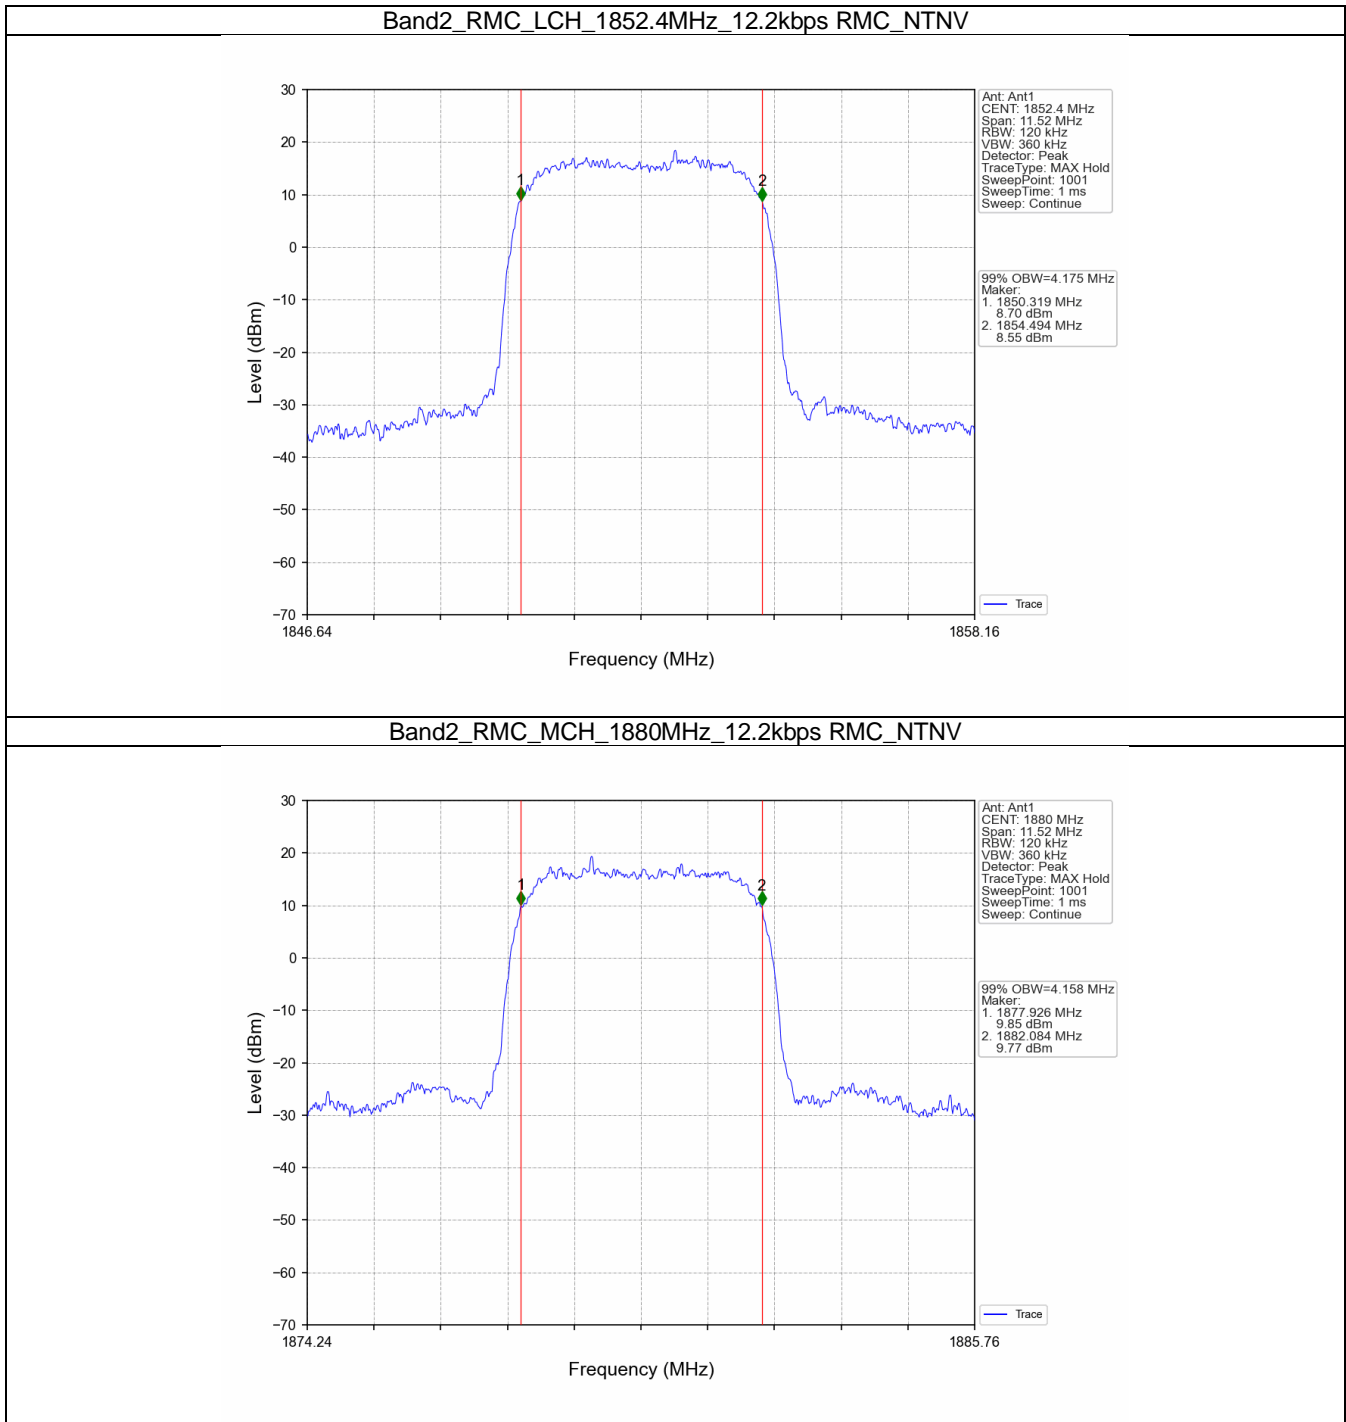

1. 99% & 26dB Bandwidth

1.1 Band2_OBW

1.1.1 Test Result

Band: 2					
ENV	Mode		Frequency (MHz)	99% Occupied Bandwidth (MHz)	Verdict
	Network	Subset		Result	
NTNV	RMC	12.2kbps RMC	1852.4	4.175	Pass
			1880	4.158	Pass
			1907.6	4.163	Pass
	HSDPA	Subtest 1	1852.4	4.178	Pass
			1880	4.163	Pass
			1907.6	4.161	Pass
	HSUPA	Subtest 1	1852.4	4.155	Pass
			1880	4.178	Pass
			1907.6	4.182	Pass

1.1.2 Test Graph

Band2_RMC_HCH_1907.6MHz_12.2kbps RMC_NTNV

Band2_HSDPA_LCH_1852.4MHz_Subtest 1_NTNV

Band2_HSDPA_MCH_1880MHz_Subtest 1_NTNV

Band2_HSDPA_HCH_1907.6MHz_Subtest 1_NTNV

Band2_HSUPA_LCH_1852.4MHz_Subtest 1_NTNV