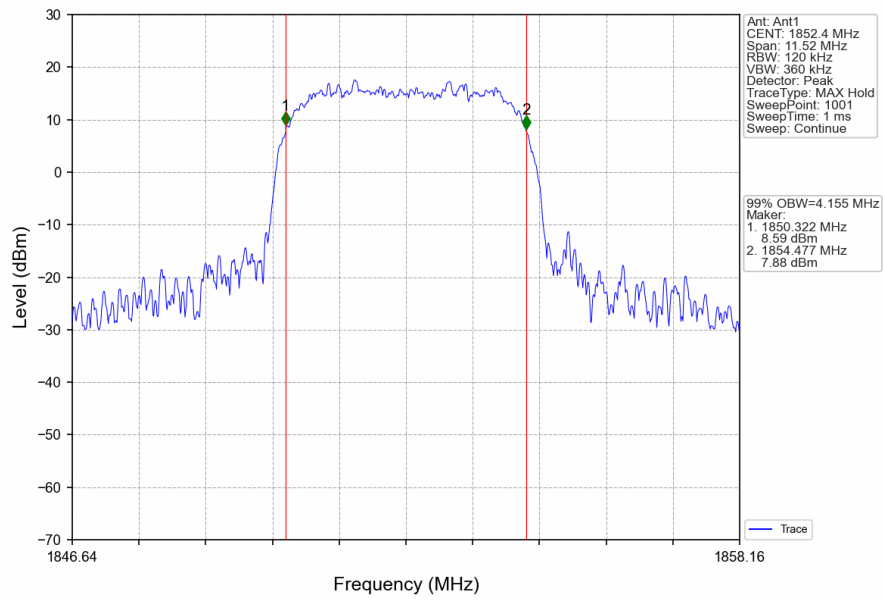

1. 99% & 26dB Bandwidth

1.1 Band2_OBW

1.1.1 Test Result

Band: 2					
ENV	Mode		Frequency (MHz)	99% Occupied Bandwidth (MHz)	Verdict
	Network	Subset		Result	
NTNV	RMC	12.2kbps RMC	1852.4	4.175	Pass
			1880	4.158	Pass
			1907.6	4.163	Pass
	HSDPA	Subtest 1	1852.4	4.178	Pass
			1880	4.163	Pass
			1907.6	4.161	Pass
	HSUPA	Subtest 1	1852.4	4.155	Pass
			1880	4.178	Pass
			1907.6	4.182	Pass

1.1.2 Test Graph

Band2_RMC_HCH_1907.6MHz_12.2kbps RMC_NTNV

Band2_HSDPA_LCH_1852.4MHz_Subtest 1_NTNV

Band2_HSDPA_MCH_1880MHz_Subtest 1_NTNV

Band2_HSDPA_HCH_1907.6MHz_Subtest 1_NTNV

Band2_HSUPA_LCH_1852.4MHz_Subtest 1_NTNV

Band2_HSUPA_MCH_1880MHz_Subtest 1_NTNV

Band2_HSUPA_HCH_1907.6MHz_Subtest 1_NTNV

1.2 Band2_XDB

1.2.1 Test Result

Band: 2					
ENV	Mode		Frequency (MHz)	26dB Bandwidth (MHz)	Verdict
	Network	Subset		Result	
NTNV	RMC	12.2kbps RMC	1852.4	4.699	Pass
			1880	4.677	Pass
			1907.6	4.690	Pass
	HSDPA	Subtest 1	1852.4	4.714	Pass
			1880	4.713	Pass
			1907.6	4.707	Pass
	HSUPA	Subtest 1	1852.4	4.688	Pass
			1880	4.736	Pass
			1907.6	4.708	Pass

1.2.2 Test Graph

Band2_RMC_HCH_1907.6MHz_12.2kbps RMC_NTNV

Band2_HSDPA_LCH_1852.4MHz_Subtest 1_NTNV

Band2_HSDPA_MCH_1880MHz_Subtest 1_NTNV

Band2_HSDPA_HCH_1907.6MHz_Subtest 1_NTNV

Band2_HSUPA_LCH_1852.4MHz_Subtest 1_NTNV