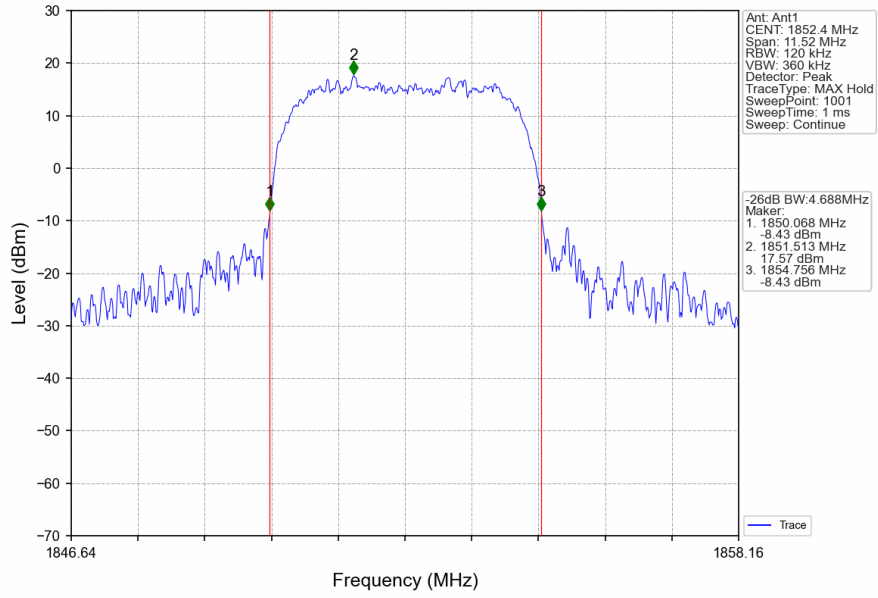

1.2.2 Test Graph

Band2_RMC_HCH_1907.6MHz_12.2kbps RMC_NTNV

Band2_HSDPA_LCH_1852.4MHz_Subtest 1_NTNV

Band2_HSDPA_MCH_1880MHz_Subtest 1_NTNV

Band2_HSDPA_HCH_1907.6MHz_Subtest 1_NTNV

Band2_HSUPA_LCH_1852.4MHz_Subtest 1_NTNV

Band2_HSUPA_MCH_1880MHz_Subtest 1_NTNV

Band2_HSUPA_HCH_1907.6MHz_Subtest 1_NTNV

2. 99% & 26dB Bandwidth

2.1 Band5_OBW

2.1.1 Test Result

Band: 5					
ENV	Mode		Frequency (MHz)	99% Occupied Bandwidth (MHz)	Verdict
	Network	Subset		Result	
NTNV	RMC	12.2kbps RMC	826.4	4.155	Pass
			836.6	4.165	Pass
			846.6	4.158	Pass
	HSDPA	Subtest 1	826.4	4.159	Pass
			836.6	4.161	Pass
			846.6	4.152	Pass
	HSUPA	Subtest 1	826.4	4.168	Pass
			836.6	4.152	Pass
			846.6	4.162	Pass

2.1.2 Test Graph

Band5_RMC_HCH_846.6MHz_12.2kbps RMC_NTNV

Band5_HSDPA_LCH_826.4MHz_Subtest 1_NTNV

Band5_HSDPA_MCH_836.6MHz_Subtest 1_NTNV

Band5_HSDPA_HCH_846.6MHz_Subtest 1_NTNV

Band5_HSUPA_LCH_826.4MHz_Subtest 1_NTNV