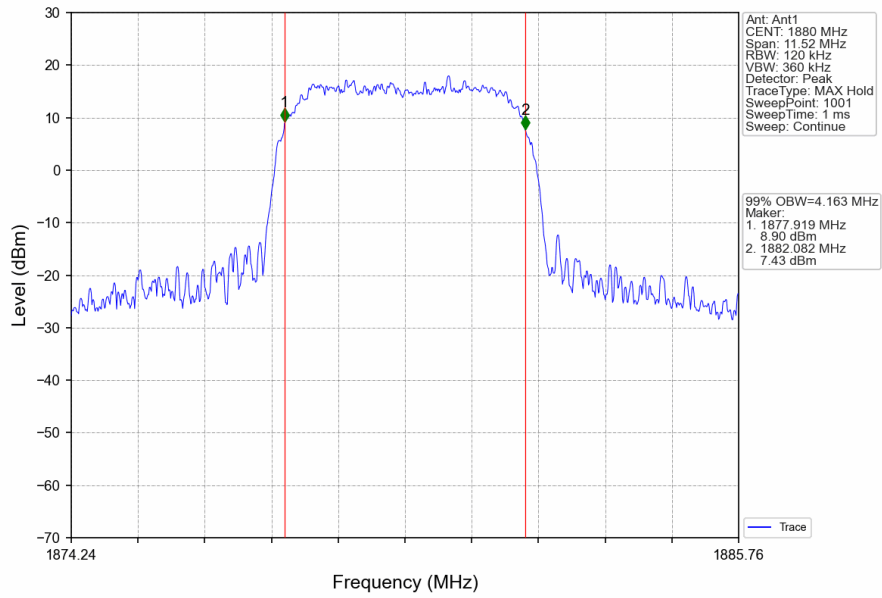

1. 99% & 26dB Bandwidth

1.1 Band2_OBW

1.1.1 Test Result

Band: 2					
ENV	Mode		Frequency (MHz)	99% Occupied Bandwidth (MHz)	Verdict
	Network	Subset		Result	
NTNV	RMC	12.2kbps RMC	1852.4	4.175	Pass
			1880	4.158	Pass
			1907.6	4.163	Pass
	HSDPA	Subtest 1	1852.4	4.178	Pass
			1880	4.163	Pass
			1907.6	4.161	Pass
	HSUPA	Subtest 1	1852.4	4.155	Pass
			1880	4.178	Pass
			1907.6	4.182	Pass

1.1.2 Test Graph

Band2_RMC_HCH_1907.6MHz_12.2kbps RMC_NTNV

Band2_HSDPA_LCH_1852.4MHz_Subtest 1_NTNV

Band2_HSDPA_MCH_1880MHz_Subtest 1_NTNV

Band2_HSDPA_HCH_1907.6MHz_Subtest 1_NTNV

Band2_HSUPA_LCH_1852.4MHz_Subtest 1_NTNV

Band2_HSUPA_MCH_1880MHz_Subtest 1_NTNV

Band2_HSUPA_HCH_1907.6MHz_Subtest 1_NTNV

1.2 Band2_XDB

1.2.1 Test Result

Band: 2					
ENV	Mode		Frequency (MHz)	26dB Bandwidth (MHz)	Verdict
	Network	Subset		Result	
NTNV	RMC	12.2kbps RMC	1852.4	4.699	Pass
			1880	4.677	Pass
			1907.6	4.690	Pass
	HSDPA	Subtest 1	1852.4	4.714	Pass
			1880	4.713	Pass
			1907.6	4.707	Pass
	HSUPA	Subtest 1	1852.4	4.688	Pass
			1880	4.736	Pass
			1907.6	4.708	Pass

1.2.2 Test Graph

Band2_RMC_HCH_1907.6MHz_12.2kbps RMC_NTNV

Band2_HSDPA_LCH_1852.4MHz_Subtest 1_NTNV

Band2_HSDPA_MCH_1880MHz_Subtest 1_NTNV

Band2_HSDPA_HCH_1907.6MHz_Subtest 1_NTNV

Band2_HSUPA_LCH_1852.4MHz_Subtest 1_NTNV