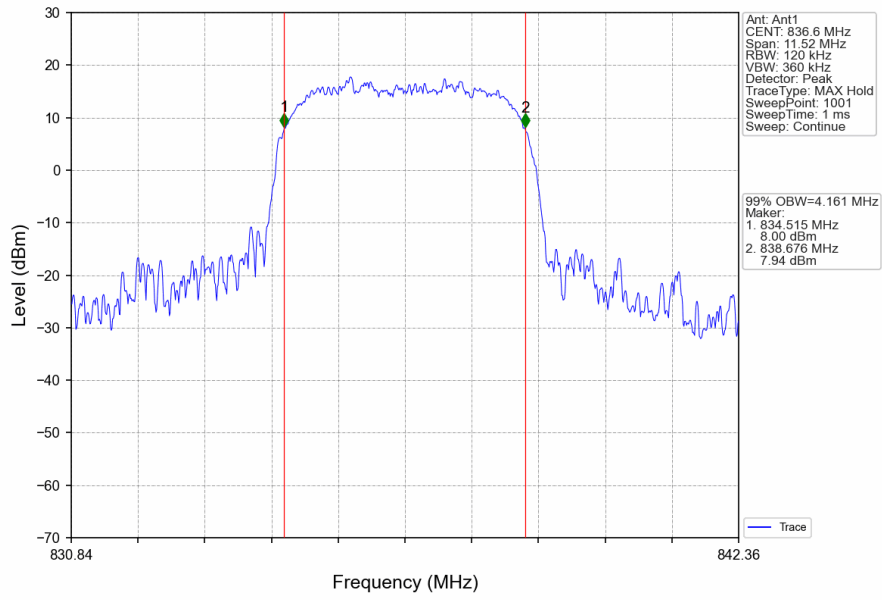

2.1.2 Test Graph

Band5_RMC_HCH_846.6MHz_12.2kbps RMC_NTNV

Band5_HSDPA_LCH_826.4MHz_Subtest 1_NTNV

Band5_HSDPA_MCH_836.6MHz_Subtest 1_NTNV

Band5_HSDPA_HCH_846.6MHz_Subtest 1_NTNV

Band5_HSUPA_LCH_826.4MHz_Subtest 1_NTNV

Band5_HSUPA_MCH_836.6MHz_Subtest 1_NTNV

Band5_HSUPA_HCH_846.6MHz_Subtest 1_NTNV

2.2 Band5_XDB

2.2.1 Test Result

Band: 5					
ENV	Mode		Frequency (MHz)	26dB Bandwidth (MHz)	Verdict
	Network	Subset		Result	
NTNV	RMC	12.2kbps RMC	826.4	4.713	Pass
			836.6	4.721	Pass
			846.6	4.710	Pass
	HSDPA	Subtest 1	826.4	4.698	Pass
			836.6	4.699	Pass
			846.6	4.715	Pass
	HSUPA	Subtest 1	826.4	4.742	Pass
			836.6	4.688	Pass
			846.6	4.714	Pass

2.2.2 Test Graph

Band5_RMC_HCH_846.6MHz_12.2kbps RMC_NTNV

Band5_HSDPA_LCH_826.4MHz_Subtest 1_NTNV

Band5_HSDPA_MCH_836.6MHz_Subtest 1_NTNV

Band5_HSDPA_HCH_846.6MHz_Subtest 1_NTNV

Band5_HSUPA_LCH_826.4MHz_Subtest 1_NTNV