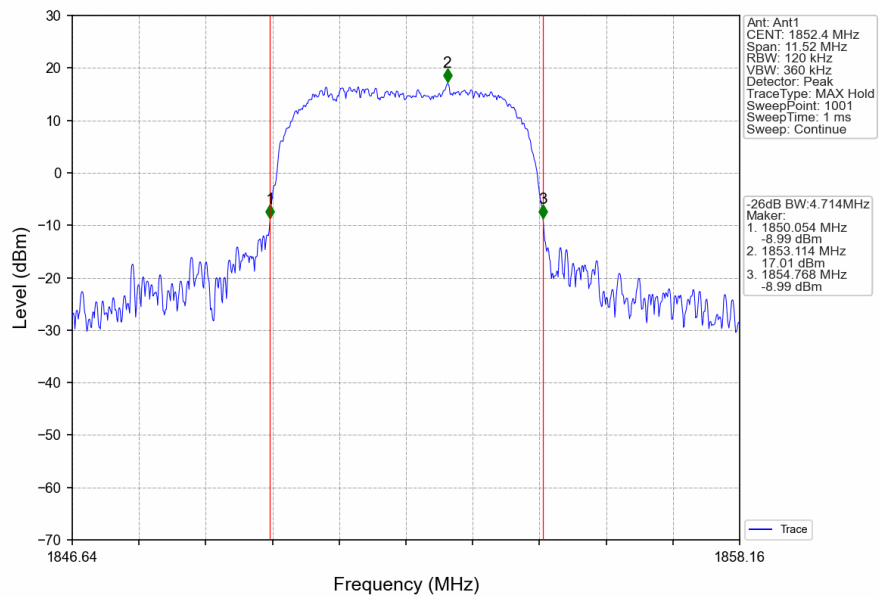

Band2_HSUPA_MCH_1880MHz_Subtest 1_NTNV

Band2_HSUPA_HCH_1907.6MHz_Subtest 1_NTNV

1.2 Band2_XDB

1.2.1 Test Result

Band: 2					
ENV	Mode		Frequency (MHz)	26dB Bandwidth (MHz)	Verdict
	Network	Subset		Result	
NTNV	RMC	12.2kbps RMC	1852.4	4.699	Pass
			1880	4.677	Pass
			1907.6	4.690	Pass
	HSDPA	Subtest 1	1852.4	4.714	Pass
			1880	4.713	Pass
			1907.6	4.707	Pass
	HSUPA	Subtest 1	1852.4	4.688	Pass
			1880	4.736	Pass
			1907.6	4.708	Pass

1.2.2 Test Graph

Band2_RMC_HCH_1907.6MHz_12.2kbps RMC_NTNV

Band2_HSDPA_LCH_1852.4MHz_Subtest 1_NTNV

Band2_HSDPA_MCH_1880MHz_Subtest 1_NTNV

Band2_HSDPA_HCH_1907.6MHz_Subtest 1_NTNV

Band2_HSUPA_LCH_1852.4MHz_Subtest 1_NTNV

Band2_HSUPA_MCH_1880MHz_Subtest 1_NTNV

Band2_HSUPA_HCH_1907.6MHz_Subtest 1_NTNV

2. 99% & 26dB Bandwidth

2.1 Band5_OBW

2.1.1 Test Result

Band: 5					
ENV	Mode		Frequency (MHz)	99% Occupied Bandwidth (MHz)	Verdict
	Network	Subset		Result	
NTNV	RMC	12.2kbps RMC	826.4	4.155	Pass
			836.6	4.165	Pass
			846.6	4.158	Pass
	HSDPA	Subtest 1	826.4	4.159	Pass
			836.6	4.161	Pass
			846.6	4.152	Pass
	HSUPA	Subtest 1	826.4	4.168	Pass
			836.6	4.152	Pass
			846.6	4.162	Pass