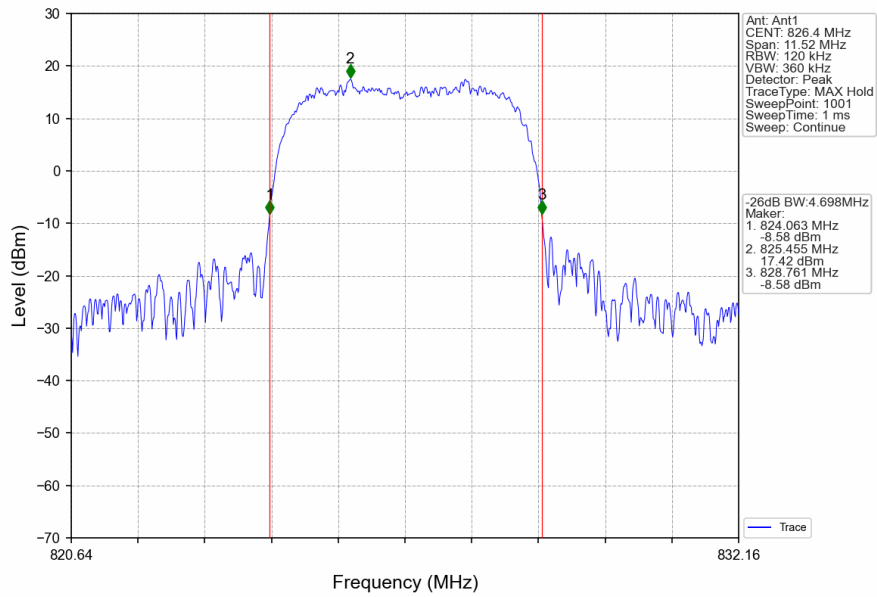

2.1.2 Test Graph

Band5_RMC_HCH_846.6MHz_12.2kbps RMC_NTNV

Band5_HSDPA_LCH_826.4MHz_Subtest 1_NTNV

Band5_HSDPA_MCH_836.6MHz_Subtest 1_NTNV

Band5_HSDPA_HCH_846.6MHz_Subtest 1_NTNV

Band5_HSUPA_LCH_826.4MHz_Subtest 1_NTNV

Band5_HSUPA_MCH_836.6MHz_Subtest 1_NTNV

Band5_HSUPA_HCH_846.6MHz_Subtest 1_NTNV

2.2 Band5_XDB

2.2.1 Test Result

Band: 5					
ENV	Mode		Frequency (MHz)	26dB Bandwidth (MHz)	Verdict
	Network	Subset		Result	
NTNV	RMC	12.2kbps RMC	826.4	4.713	Pass
			836.6	4.721	Pass
			846.6	4.710	Pass
	HSDPA	Subtest 1	826.4	4.698	Pass
			836.6	4.699	Pass
			846.6	4.715	Pass
	HSUPA	Subtest 1	826.4	4.742	Pass
			836.6	4.688	Pass
			846.6	4.714	Pass

2.2.2 Test Graph

Band5_RMC_HCH_846.6MHz_12.2kbps RMC_NTNV

Band5_HSDPA_LCH_826.4MHz_Subtest 1_NTNV

Band5_HSDPA_MCH_836.6MHz_Subtest 1_NTNV

Band5_HSDPA_HCH_846.6MHz_Subtest 1_NTNV

Band5_HSUPA_LCH_826.4MHz_Subtest 1_NTNV