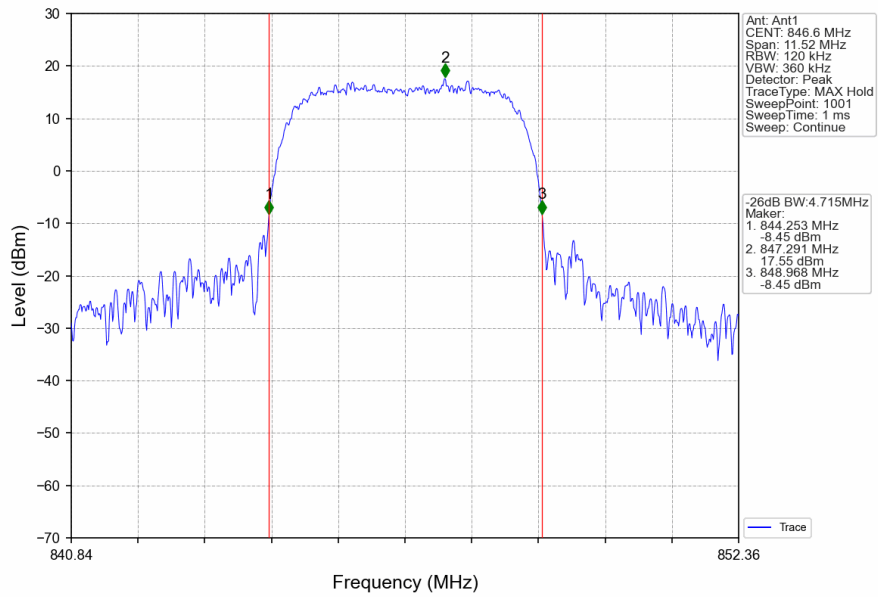

2.2.2 Test Graph

Band5_RMC_HCH_846.6MHz_12.2kbps RMC_NTNV

Band5_HSDPA_LCH_826.4MHz_Subtest 1_NTNV

Band5_HSDPA_MCH_836.6MHz_Subtest 1_NTNV

Band5_HSDPA_HCH_846.6MHz_Subtest 1_NTNV

Band5_HSUPA_LCH_826.4MHz_Subtest 1_NTNV

Band5_HSUPA_MCH_836.6MHz_Subtest 1_NTNV

Band5_HSUPA_HCH_846.6MHz_Subtest 1_NTNV