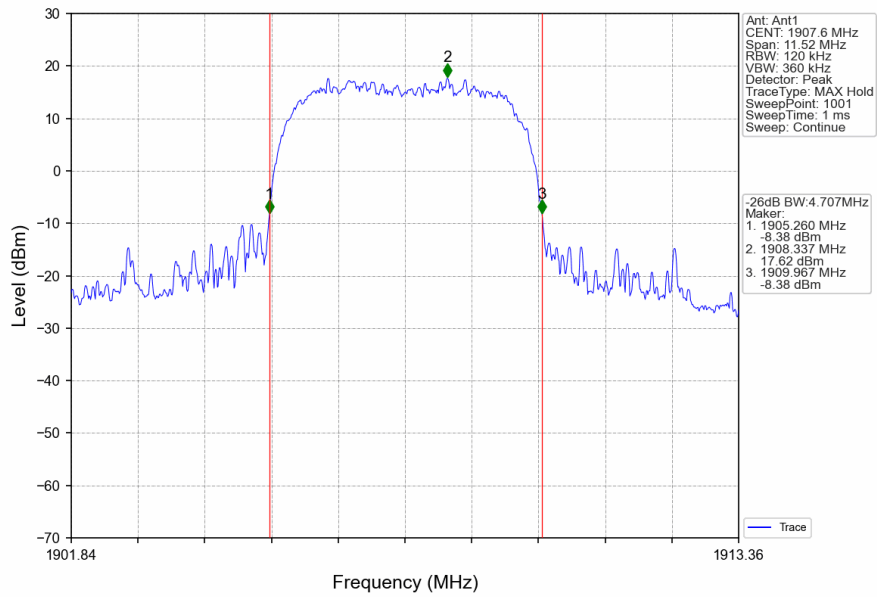

1.2.2 Test Graph

Band2_RMC_HCH_1907.6MHz_12.2kbps RMC_NTNV

Band2_HSDPA_LCH_1852.4MHz_Subtest 1_NTNV

Band2_HSDPA_MCH_1880MHz_Subtest 1_NTNV

Band2_HSDPA_HCH_1907.6MHz_Subtest 1_NTNV

Band2_HSUPA_LCH_1852.4MHz_Subtest 1_NTNV

Band2_HSUPA_MCH_1880MHz_Subtest 1_NTNV

Band2_HSUPA_HCH_1907.6MHz_Subtest 1_NTNV

2. 99% & 26dB Bandwidth

2.1 Band5_OBW

2.1.1 Test Result

Band: 5					
ENV	Mode		Frequency (MHz)	99% Occupied Bandwidth (MHz)	Verdict
	Network	Subset		Result	
NTNV	RMC	12.2kbps RMC	826.4	4.155	Pass
			836.6	4.165	Pass
			846.6	4.158	Pass
	HSDPA	Subtest 1	826.4	4.159	Pass
			836.6	4.161	Pass
			846.6	4.152	Pass
	HSUPA	Subtest 1	826.4	4.168	Pass
			836.6	4.152	Pass
			846.6	4.162	Pass

2.1.2 Test Graph

Band5_RMC_HCH_846.6MHz_12.2kbps RMC_NTNV

Band5_HSDPA_LCH_826.4MHz_Subtest 1_NTNV

Band5_HSDPA_MCH_836.6MHz_Subtest 1_NTNV

Band5_HSDPA_HCH_846.6MHz_Subtest 1_NTNV

Band5_HSUPA_LCH_826.4MHz_Subtest 1_NTNV