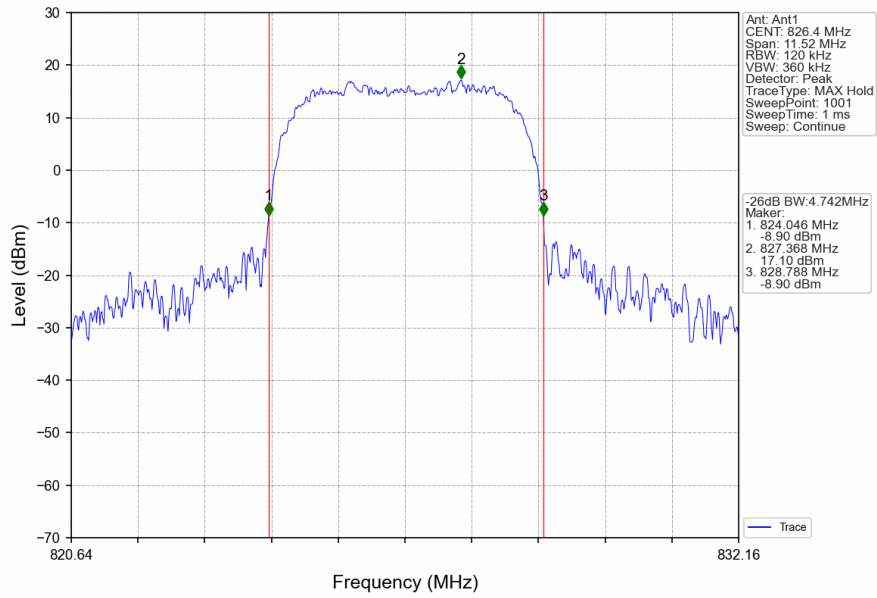

2.2.2 Test Graph

Band5_RMC_HCH_846.6MHz_12.2kbps RMC_NTNV

Band5_HSDPA_LCH_826.4MHz_Subtest 1_NTNV

Band5_HSDPA_MCH_836.6MHz_Subtest 1_NTNV

Band5_HSDPA_HCH_846.6MHz_Subtest 1_NTNV

Band5_HSUPA_LCH_826.4MHz_Subtest 1_NTNV

Band5_HSUPA_MCH_836.6MHz_Subtest 1_NTNV

Band5_HSUPA_HCH_846.6MHz_Subtest 1_NTNV