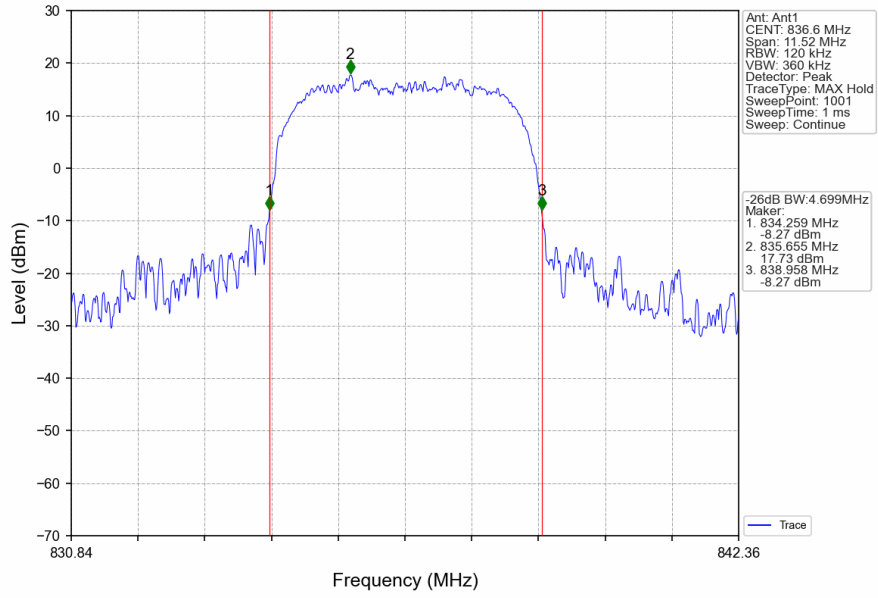

2.2.2 Test Graph

Band5_RMC_HCH_846.6MHz_12.2kbps RMC_NTNV

Band5_HSDPA_LCH_826.4MHz_Subtest 1_NTNV

Band5_HSDPA_MCH_836.6MHz_Subtest 1_NTNV

Band5_HSDPA_HCH_846.6MHz_Subtest 1_NTNV

Band5_HSUPA_LCH_826.4MHz_Subtest 1_NTNV

Band5_HSUPA_MCH_836.6MHz_Subtest 1_NTNV

Band5_HSUPA_HCH_846.6MHz_Subtest 1_NTNV