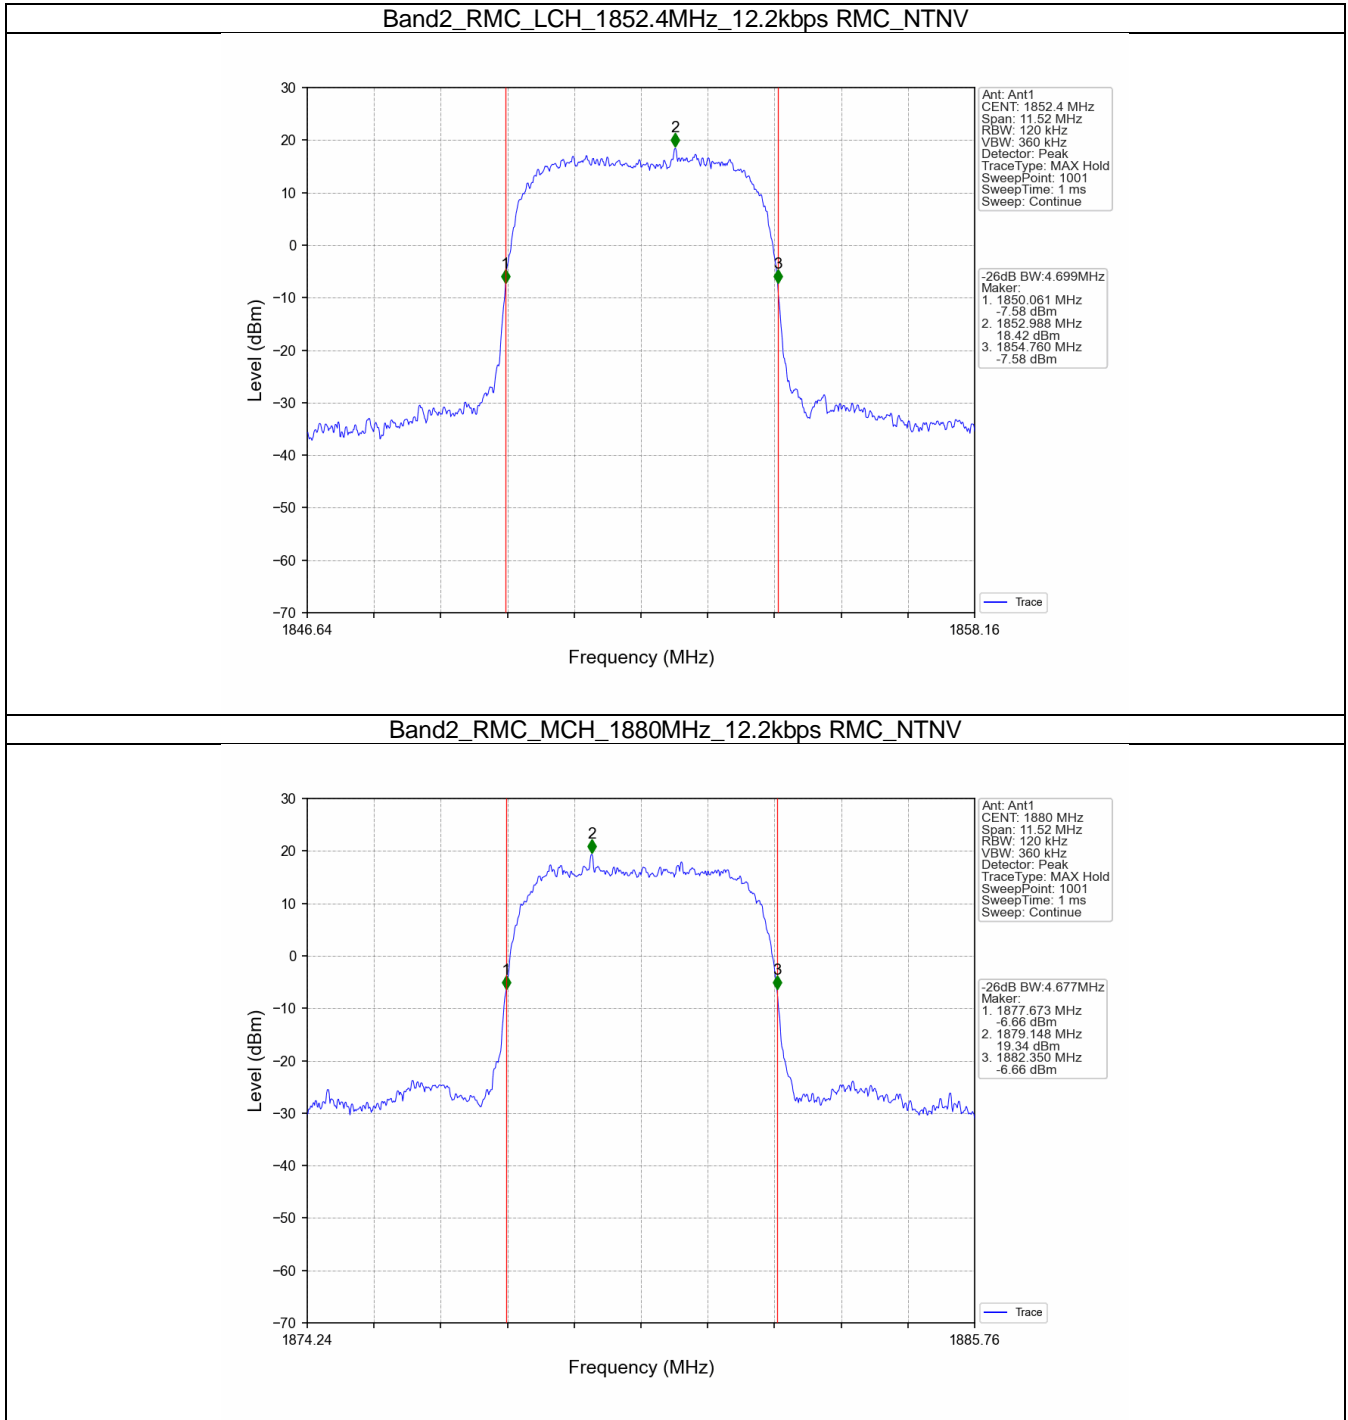

Band2_HSUPA_MCH_1880MHz_Subtest 1_NTNV

Band2_HSUPA_HCH_1907.6MHz_Subtest 1_NTNV

1.2 Band2_XDB

1.2.1 Test Result

Band: 2					
ENV	Mode		Frequency (MHz)	26dB Bandwidth (MHz)	Verdict
	Network	Subset		Result	
NTNV	RMC	12.2kbps RMC	1852.4	4.699	Pass
			1880	4.677	Pass
			1907.6	4.690	Pass
	HSDPA	Subtest 1	1852.4	4.714	Pass
			1880	4.713	Pass
			1907.6	4.707	Pass
	HSUPA	Subtest 1	1852.4	4.688	Pass
			1880	4.736	Pass
			1907.6	4.708	Pass

1.2.2 Test Graph

Band2_RMC_HCH_1907.6MHz_12.2kbps RMC_NTNV

Band2_HSDPA_LCH_1852.4MHz_Subtest 1_NTNV

Band2_HSDPA_MCH_1880MHz_Subtest 1_NTNV

Band2_HSDPA_HCH_1907.6MHz_Subtest 1_NTNV

Band2_HSUPA_LCH_1852.4MHz_Subtest 1_NTNV