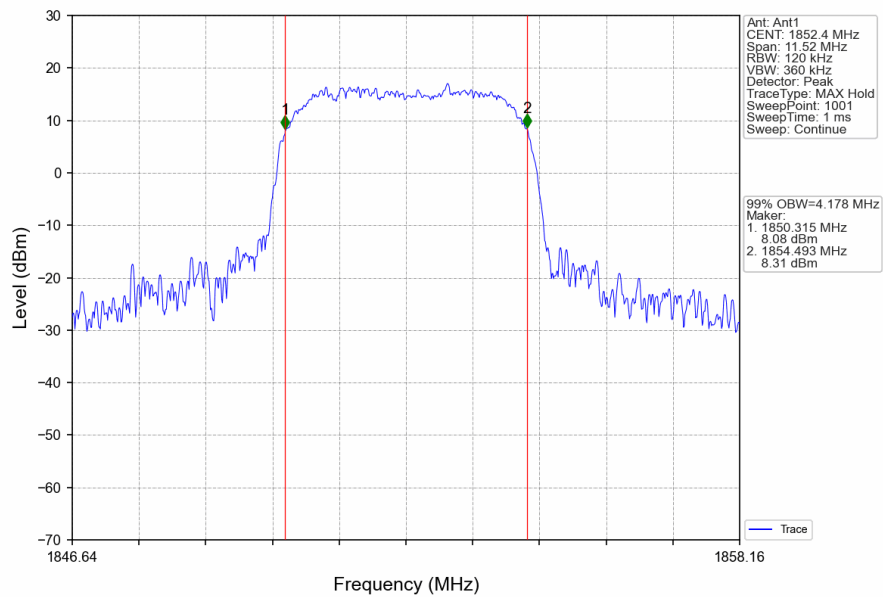

1. 99% & 26dB Bandwidth

1.1 Band2_OBW

1.1.1 Test Result

Band: 2					
ENV	Mode		Frequency (MHz)	99% Occupied Bandwidth (MHz)	Verdict
	Network	Subset		Result	
NTNV	RMC	12.2kbps RMC	1852.4	4.175	Pass
			1880	4.158	Pass
			1907.6	4.163	Pass
	HSDPA	Subtest 1	1852.4	4.178	Pass
			1880	4.163	Pass
			1907.6	4.161	Pass
	HSUPA	Subtest 1	1852.4	4.155	Pass
			1880	4.178	Pass
			1907.6	4.182	Pass

1.1.2 Test Graph

Band2_RMC_HCH_1907.6MHz_12.2kbps RMC_NTNV

Band2_HSDPA_LCH_1852.4MHz_Subtest 1_NTNV

Band2_HSDPA_MCH_1880MHz_Subtest 1_NTNV

Band2_HSDPA_HCH_1907.6MHz_Subtest 1_NTNV

Band2_HSUPA_LCH_1852.4MHz_Subtest 1_NTNV