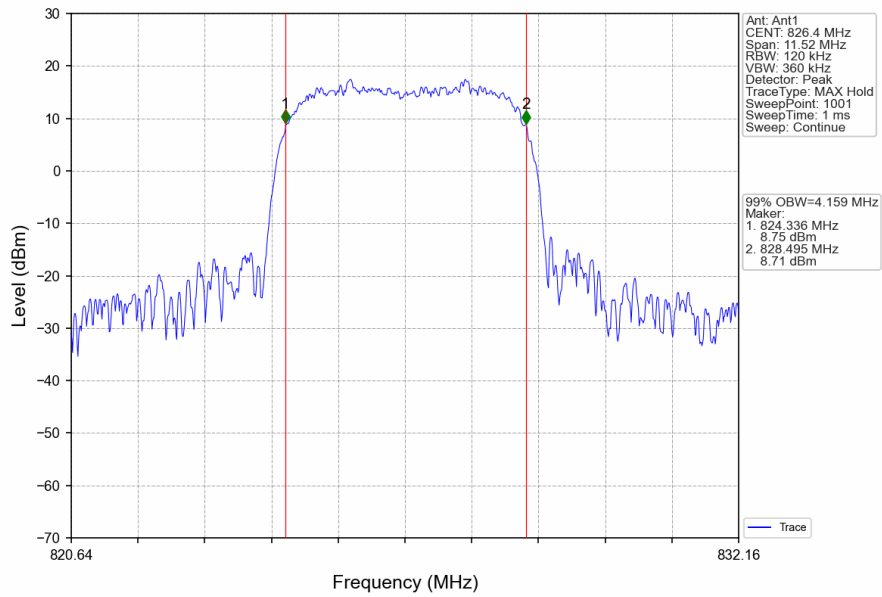

1.2.2 Test Graph

Band2_RMC_HCH_1907.6MHz_12.2kbps RMC_NTNV

Band2_HSDPA_LCH_1852.4MHz_Subtest 1_NTNV

Band2_HSDPA_MCH_1880MHz_Subtest 1_NTNV

Band2_HSDPA_HCH_1907.6MHz_Subtest 1_NTNV

Band2_HSUPA_LCH_1852.4MHz_Subtest 1_NTNV

Band2_HSUPA_MCH_1880MHz_Subtest 1_NTNV

Band2_HSUPA_HCH_1907.6MHz_Subtest 1_NTNV

2. 99% & 26dB Bandwidth

2.1 Band5_OBW

2.1.1 Test Result

Band: 5					
ENV	Mode		Frequency (MHz)	99% Occupied Bandwidth (MHz)	Verdict
	Network	Subset		Result	
NTNV	RMC	12.2kbps RMC	826.4	4.155	Pass
			836.6	4.165	Pass
			846.6	4.158	Pass
	HSDPA	Subtest 1	826.4	4.159	Pass
			836.6	4.161	Pass
			846.6	4.152	Pass
	HSUPA	Subtest 1	826.4	4.168	Pass
			836.6	4.152	Pass
			846.6	4.162	Pass

2.1.2 Test Graph

Band5_RMC_HCH_846.6MHz_12.2kbps RMC_NTNV

Band5_HSDPA_LCH_826.4MHz_Subtest 1_NTNV

Band5_HSDPA_MCH_836.6MHz_Subtest 1_NTNV

Band5_HSDPA_HCH_846.6MHz_Subtest 1_NTNV

Band5_HSUPA_LCH_826.4MHz_Subtest 1_NTNV