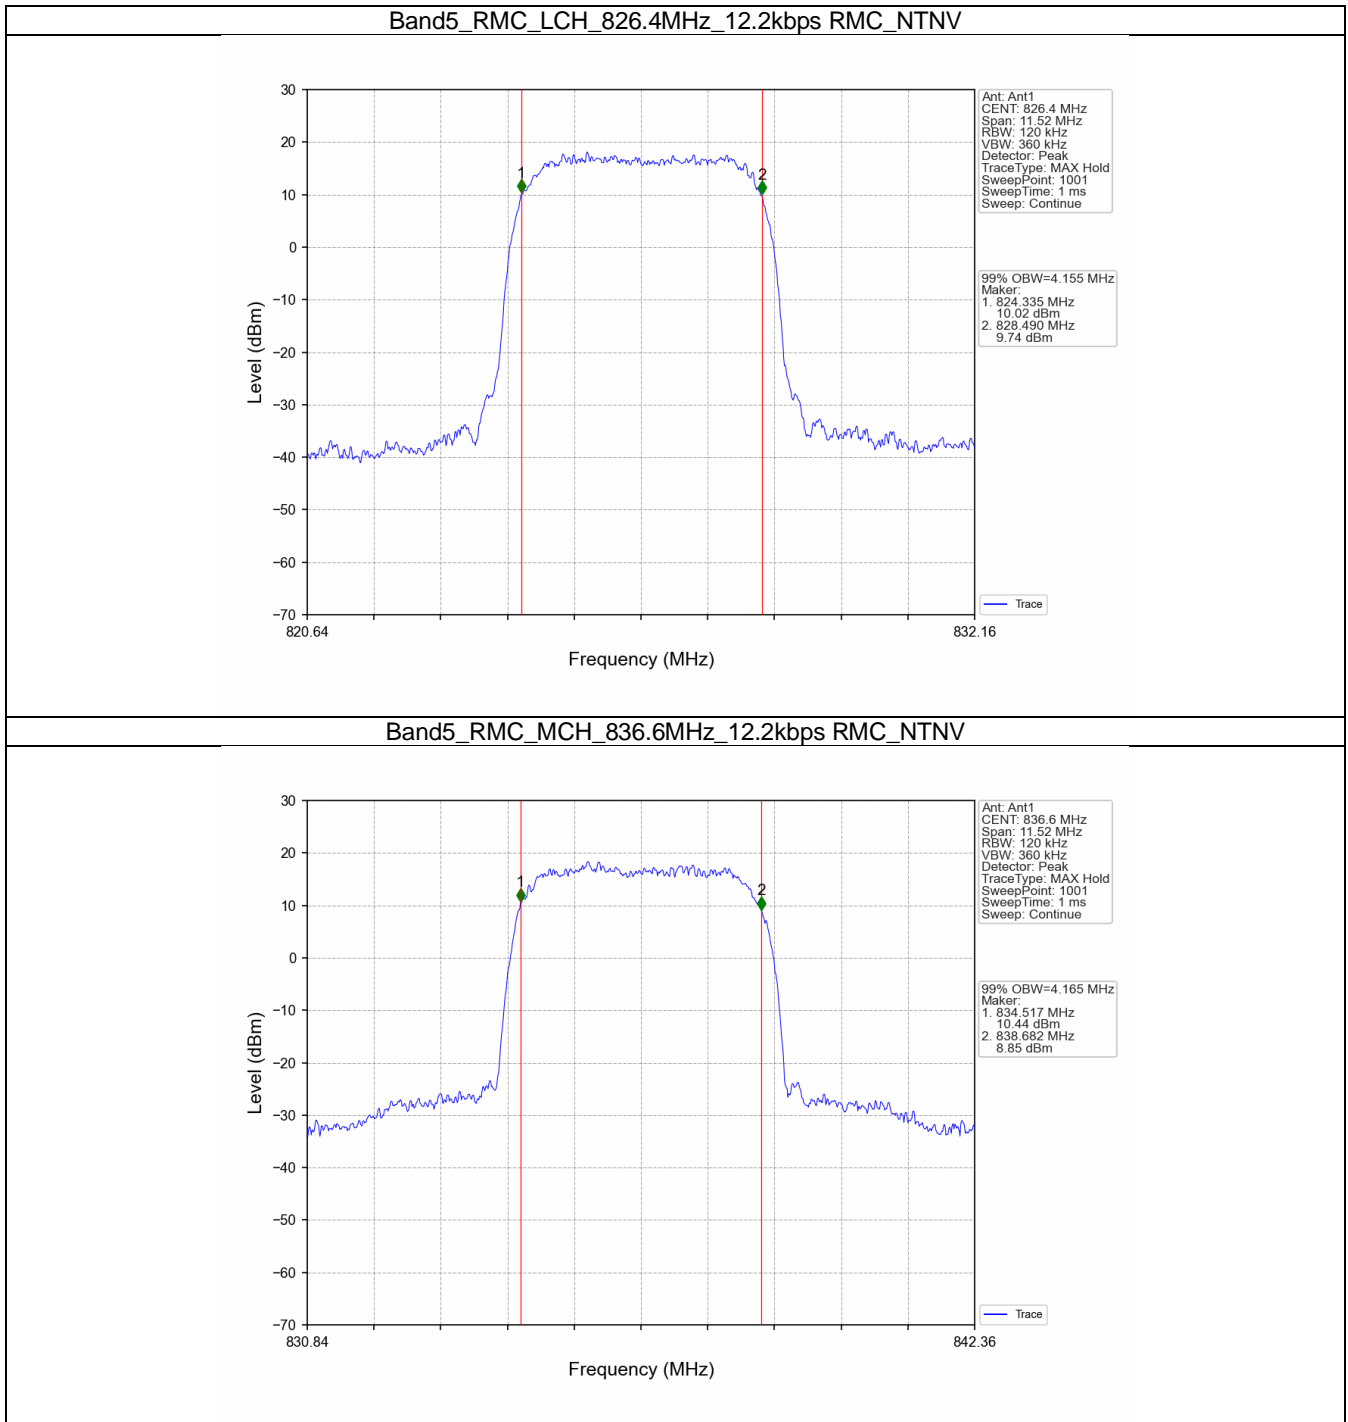

Band2_HSUPA_MCH_1880MHz_Subtest 1_NTNV

Band2_HSUPA_HCH_1907.6MHz_Subtest 1_NTNV

2. 99% & 26dB Bandwidth

2.1 Band5_OBW

2.1.1 Test Result

Band: 5					
ENV	Mode		Frequency (MHz)	99% Occupied Bandwidth (MHz)	Verdict
	Network	Subset		Result	
NTNV	RMC	12.2kbps RMC	826.4	4.155	Pass
			836.6	4.165	Pass
			846.6	4.158	Pass
	HSDPA	Subtest 1	826.4	4.159	Pass
			836.6	4.161	Pass
			846.6	4.152	Pass
	HSUPA	Subtest 1	826.4	4.168	Pass
			836.6	4.152	Pass
			846.6	4.162	Pass

2.1.2 Test Graph

Band5_RMC_HCH_846.6MHz_12.2kbps RMC_NTNV

Band5_HSDPA_LCH_826.4MHz_Subtest 1_NTNV

Band5_HSDPA_MCH_836.6MHz_Subtest 1_NTNV

Band5_HSDPA_HCH_846.6MHz_Subtest 1_NTNV

Band5_HSUPA_LCH_826.4MHz_Subtest 1_NTNV