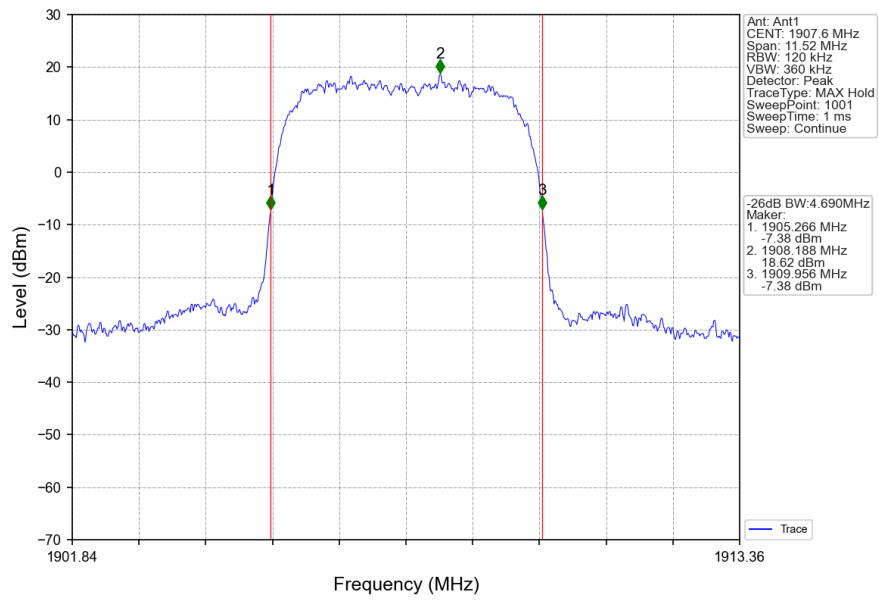

Band2_HSUPA_MCH_1880MHz_Subtest 1_NTNV

Band2_HSUPA_HCH_1907.6MHz_Subtest 1_NTNV

1.2 Band2_XDB

1.2.1 Test Result

Band: 2					
ENV	Mode		Frequency (MHz)	26dB Bandwidth (MHz)	Verdict
	Network	Subset		Result	
NTNV	RMC	12.2kbps RMC	1852.4	4.699	Pass
			1880	4.677	Pass
			1907.6	4.690	Pass
	HSDPA	Subtest 1	1852.4	4.714	Pass
			1880	4.713	Pass
			1907.6	4.707	Pass
	HSUPA	Subtest 1	1852.4	4.688	Pass
			1880	4.736	Pass
			1907.6	4.708	Pass

1.2.2 Test Graph

Band2_RMC_HCH_1907.6MHz_12.2kbps RMC_NTNV

Band2_HSDPA_LCH_1852.4MHz_Subtest 1_NTNV

Band2_HSDPA_MCH_1880MHz_Subtest 1_NTNV

Band2_HSDPA_HCH_1907.6MHz_Subtest 1_NTNV

Band2_HSUPA_LCH_1852.4MHz_Subtest 1_NTNV