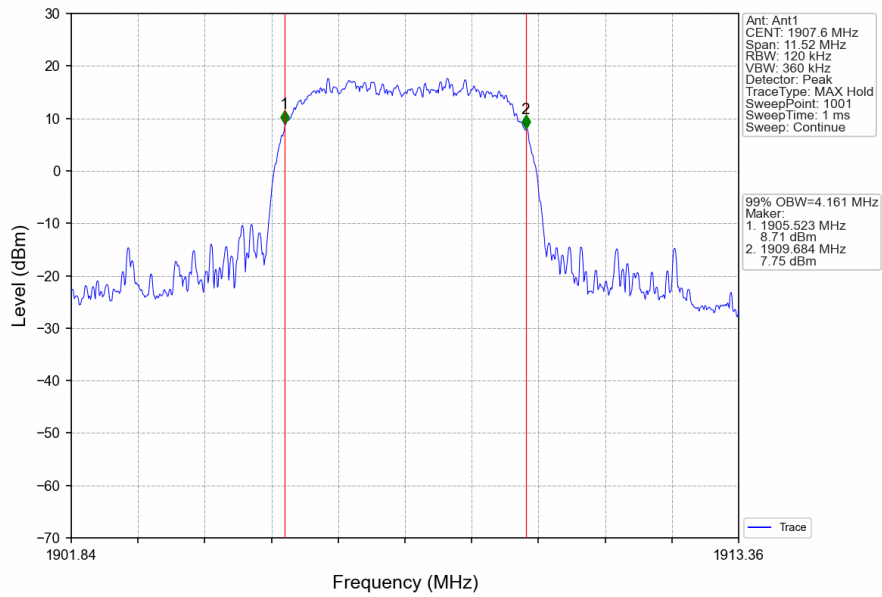

1. 99% & 26dB Bandwidth

1.1 Band2_OBW

1.1.1 Test Result

Band: 2					
ENV	Mode		Frequency (MHz)	99% Occupied Bandwidth (MHz)	Verdict
	Network	Subset		Result	
NTNV	RMC	12.2kbps RMC	1852.4	4.175	Pass
			1880	4.158	Pass
			1907.6	4.163	Pass
	HSDPA	Subtest 1	1852.4	4.178	Pass
			1880	4.163	Pass
			1907.6	4.161	Pass
	HSUPA	Subtest 1	1852.4	4.155	Pass
			1880	4.178	Pass
			1907.6	4.182	Pass

1.1.2 Test Graph

Band2_RMC_HCH_1907.6MHz_12.2kbps RMC_NTNV

Band2_HSDPA_LCH_1852.4MHz_Subtest 1_NTNV

Band2_HSDPA_MCH_1880MHz_Subtest 1_NTNV

Band2_HSDPA_HCH_1907.6MHz_Subtest 1_NTNV

Band2_HSUPA_LCH_1852.4MHz_Subtest 1_NTNV

Band2_HSUPA_MCH_1880MHz_Subtest 1_NTNV

Band2_HSUPA_HCH_1907.6MHz_Subtest 1_NTNV

1.2 Band2_XDB

1.2.1 Test Result

Band: 2					
ENV	Mode		Frequency (MHz)	26dB Bandwidth (MHz)	Verdict
	Network	Subset		Result	
NTNV	RMC	12.2kbps RMC	1852.4	4.699	Pass
			1880	4.677	Pass
			1907.6	4.690	Pass
	HSDPA	Subtest 1	1852.4	4.714	Pass
			1880	4.713	Pass
			1907.6	4.707	Pass
	HSUPA	Subtest 1	1852.4	4.688	Pass
			1880	4.736	Pass
			1907.6	4.708	Pass

1.2.2 Test Graph

Band2_RMC_HCH_1907.6MHz_12.2kbps RMC_NTNV

Band2_HSDPA_LCH_1852.4MHz_Subtest 1_NTNV

Band2_HSDPA_MCH_1880MHz_Subtest 1_NTNV

Band2_HSDPA_HCH_1907.6MHz_Subtest 1_NTNV

Band2_HSUPA_LCH_1852.4MHz_Subtest 1_NTNV