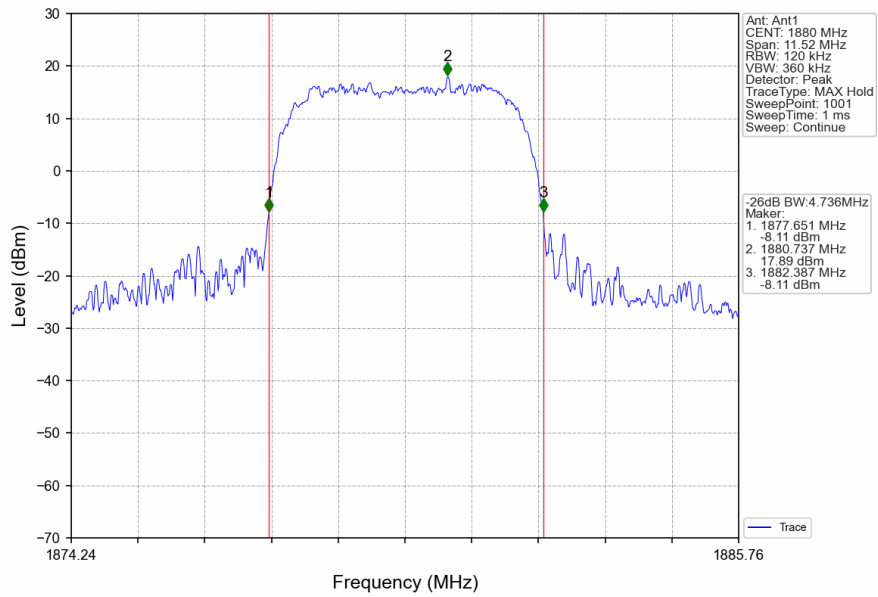

1.2.2 Test Graph

Band2_RMC_HCH_1907.6MHz_12.2kbps RMC_NTNV

Band2_HSDPA_LCH_1852.4MHz_Subtest 1_NTNV

Band2_HSDPA_MCH_1880MHz_Subtest 1_NTNV

Band2_HSDPA_HCH_1907.6MHz_Subtest 1_NTNV

Band2_HSUPA_LCH_1852.4MHz_Subtest 1_NTNV

Band2_HSUPA_MCH_1880MHz_Subtest 1_NTNV

Band2_HSUPA_HCH_1907.6MHz_Subtest 1_NTNV

2. 99% & 26dB Bandwidth

2.1 Band5_OBW

2.1.1 Test Result

Band: 5					
ENV	Mode		Frequency (MHz)	99% Occupied Bandwidth (MHz)	Verdict
	Network	Subset		Result	
NTNV	RMC	12.2kbps RMC	826.4	4.155	Pass
			836.6	4.165	Pass
			846.6	4.158	Pass
	HSDPA	Subtest 1	826.4	4.159	Pass
			836.6	4.161	Pass
			846.6	4.152	Pass
	HSUPA	Subtest 1	826.4	4.168	Pass
			836.6	4.152	Pass
			846.6	4.162	Pass

2.1.2 Test Graph

Band5_RMC_HCH_846.6MHz_12.2kbps RMC_NTNV

Band5_HSDPA_LCH_826.4MHz_Subtest 1_NTNV

Band5_HSDPA_MCH_836.6MHz_Subtest 1_NTNV

Band5_HSDPA_HCH_846.6MHz_Subtest 1_NTNV

Band5_HSUPA_LCH_826.4MHz_Subtest 1_NTNV