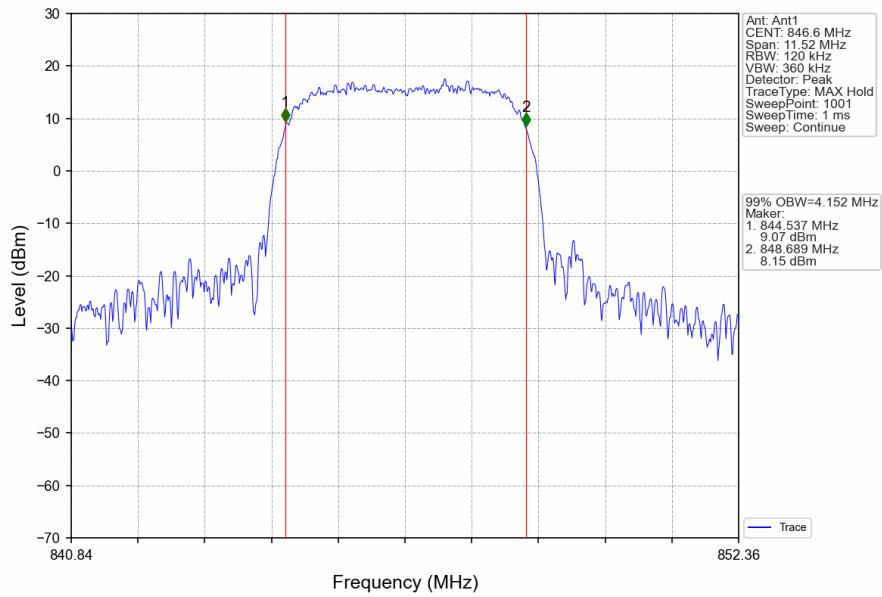

2.1.2 Test Graph

Band5_RMC_HCH_846.6MHz_12.2kbps RMC_NTNV

Band5_HSDPA_LCH_826.4MHz_Subtest 1_NTNV

Band5_HSDPA_MCH_836.6MHz_Subtest 1_NTNV

Band5_HSDPA_HCH_846.6MHz_Subtest 1_NTNV

Band5_HSUPA_LCH_826.4MHz_Subtest 1_NTNV

Band5_HSUPA_MCH_836.6MHz_Subtest 1_NTNV

Band5_HSUPA_HCH_846.6MHz_Subtest 1_NTNV

2.2 Band5_XDB

2.2.1 Test Result

Band: 5					
ENV	Mode		Frequency (MHz)	26dB Bandwidth (MHz)	Verdict
	Network	Subset		Result	
NTNV	RMC	12.2kbps RMC	826.4	4.713	Pass
			836.6	4.721	Pass
			846.6	4.710	Pass
	HSDPA	Subtest 1	826.4	4.698	Pass
			836.6	4.699	Pass
			846.6	4.715	Pass
	HSUPA	Subtest 1	826.4	4.742	Pass
			836.6	4.688	Pass
			846.6	4.714	Pass

2.2.2 Test Graph

Band5_RMC_HCH_846.6MHz_12.2kbps RMC_NTNV

Band5_HSDPA_LCH_826.4MHz_Subtest 1_NTNV

Band5_HSDPA_MCH_836.6MHz_Subtest 1_NTNV

Band5_HSDPA_HCH_846.6MHz_Subtest 1_NTNV

Band5_HSUPA_LCH_826.4MHz_Subtest 1_NTNV