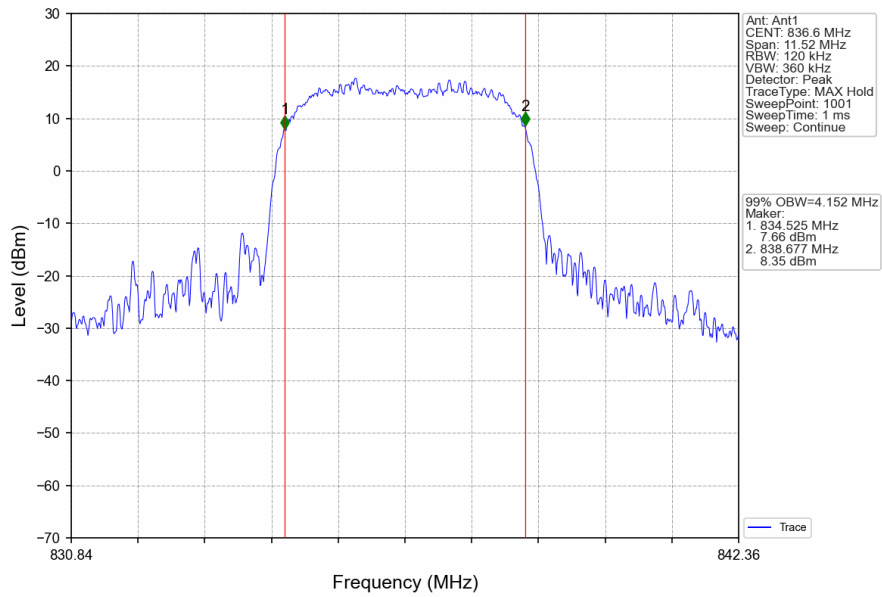

2.1.2 Test Graph

Band5_RMC_HCH_846.6MHz_12.2kbps RMC_NTNV

Band5_HSDPA_LCH_826.4MHz_Subtest 1_NTNV

Band5_HSDPA_MCH_836.6MHz_Subtest 1_NTNV

Band5_HSDPA_HCH_846.6MHz_Subtest 1_NTNV

Band5_HSUPA_LCH_826.4MHz_Subtest 1_NTNV

Band5_HSUPA_MCH_836.6MHz_Subtest 1_NTNV

Band5_HSUPA_HCH_846.6MHz_Subtest 1_NTNV

2.2 Band5_XDB

2.2.1 Test Result

Band: 5					
ENV	Mode		Frequency (MHz)	26dB Bandwidth (MHz)	Verdict
	Network	Subset		Result	
NTNV	RMC	12.2kbps RMC	826.4	4.713	Pass
			836.6	4.721	Pass
			846.6	4.710	Pass
	HSDPA	Subtest 1	826.4	4.698	Pass
			836.6	4.699	Pass
			846.6	4.715	Pass
	HSUPA	Subtest 1	826.4	4.742	Pass
			836.6	4.688	Pass
			846.6	4.714	Pass

2.2.2 Test Graph

Band5_RMC_HCH_846.6MHz_12.2kbps RMC_NTNV

Band5_HSDPA_LCH_826.4MHz_Subtest 1_NTNV

Band5_HSDPA_MCH_836.6MHz_Subtest 1_NTNV

Band5_HSDPA_HCH_846.6MHz_Subtest 1_NTNV

Band5_HSUPA_LCH_826.4MHz_Subtest 1_NTNV