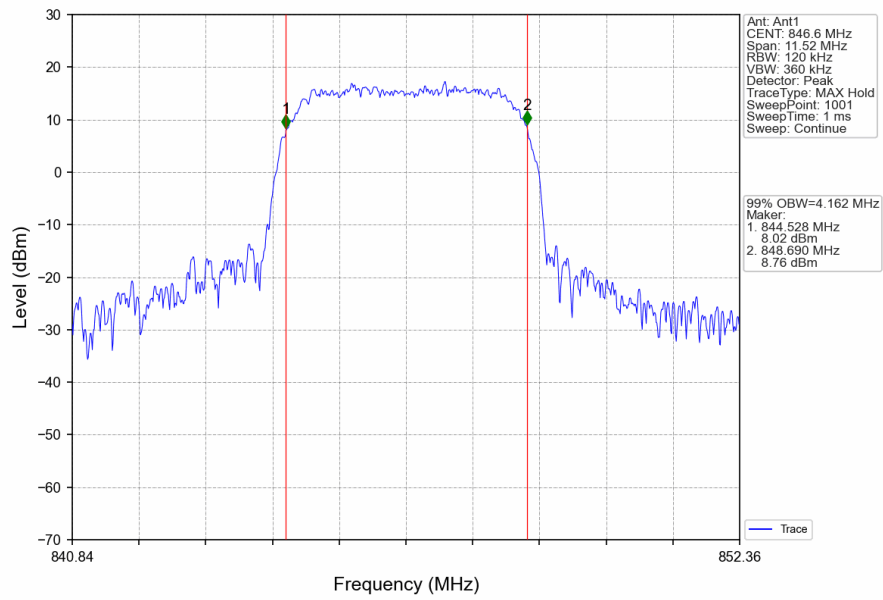

2.1.2 Test Graph

Band5_RMC_HCH_846.6MHz_12.2kbps RMC_NTNV

Band5_HSDPA_LCH_826.4MHz_Subtest 1_NTNV

Band5_HSDPA_MCH_836.6MHz_Subtest 1_NTNV

Band5_HSDPA_HCH_846.6MHz_Subtest 1_NTNV

Band5_HSUPA_LCH_826.4MHz_Subtest 1_NTNV

Band5_HSUPA_MCH_836.6MHz_Subtest 1_NTNV

Band5_HSUPA_HCH_846.6MHz_Subtest 1_NTNV

2.2 Band5_XDB

2.2.1 Test Result

Band: 5					
ENV	Mode		Frequency (MHz)	26dB Bandwidth (MHz)	Verdict
	Network	Subset		Result	
NTNV	RMC	12.2kbps RMC	826.4	4.713	Pass
			836.6	4.721	Pass
			846.6	4.710	Pass
	HSDPA	Subtest 1	826.4	4.698	Pass
			836.6	4.699	Pass
			846.6	4.715	Pass
	HSUPA	Subtest 1	826.4	4.742	Pass
			836.6	4.688	Pass
			846.6	4.714	Pass

2.2.2 Test Graph

Band5_RMC_HCH_846.6MHz_12.2kbps RMC_NTNV

Band5_HSDPA_LCH_826.4MHz_Subtest 1_NTNV

Band5_HSDPA_MCH_836.6MHz_Subtest 1_NTNV

Band5_HSDPA_HCH_846.6MHz_Subtest 1_NTNV

Band5_HSUPA_LCH_826.4MHz_Subtest 1_NTNV