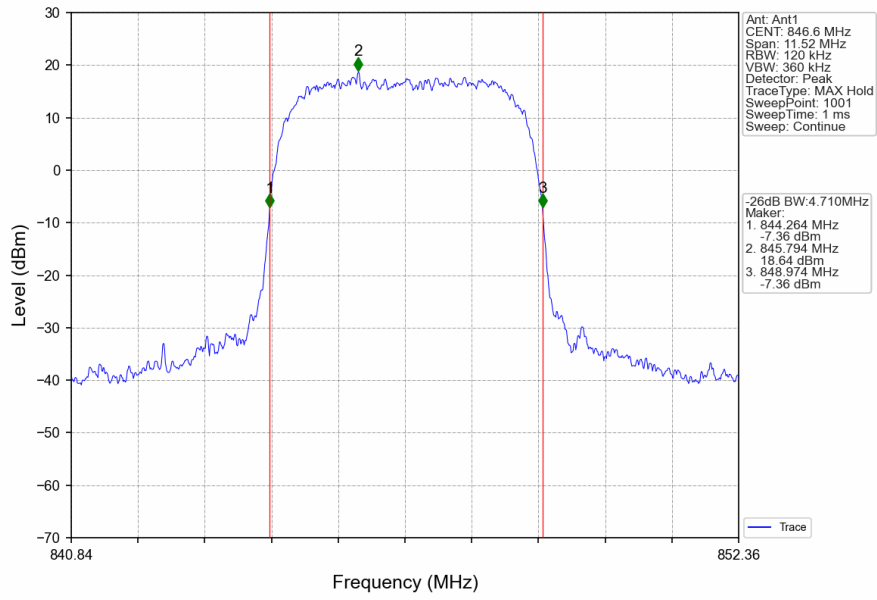

2.1.2 Test Graph

Band5_RMC_HCH_846.6MHz_12.2kbps RMC_NTNV

Band5_HSDPA_LCH_826.4MHz_Subtest 1_NTNV

Band5_HSDPA_MCH_836.6MHz_Subtest 1_NTNV

Band5_HSDPA_HCH_846.6MHz_Subtest 1_NTNV

Band5_HSUPA_LCH_826.4MHz_Subtest 1_NTNV

Band5_HSUPA_MCH_836.6MHz_Subtest 1_NTNV

Band5_HSUPA_HCH_846.6MHz_Subtest 1_NTNV

2.2 Band5_XDB

2.2.1 Test Result

Band: 5					
ENV	Mode		Frequency (MHz)	26dB Bandwidth (MHz)	Verdict
	Network	Subset		Result	
NTNV	RMC	12.2kbps RMC	826.4	4.713	Pass
			836.6	4.721	Pass
			846.6	4.710	Pass
	HSDPA	Subtest 1	826.4	4.698	Pass
			836.6	4.699	Pass
			846.6	4.715	Pass
	HSUPA	Subtest 1	826.4	4.742	Pass
			836.6	4.688	Pass
			846.6	4.714	Pass

2.2.2 Test Graph

Band5_RMC_HCH_846.6MHz_12.2kbps RMC_NTNV

Band5_HSDPA_LCH_826.4MHz_Subtest 1_NTNV

Band5_HSDPA_MCH_836.6MHz_Subtest 1_NTNV

Band5_HSDPA_HCH_846.6MHz_Subtest 1_NTNV

Band5_HSUPA_LCH_826.4MHz_Subtest 1_NTNV