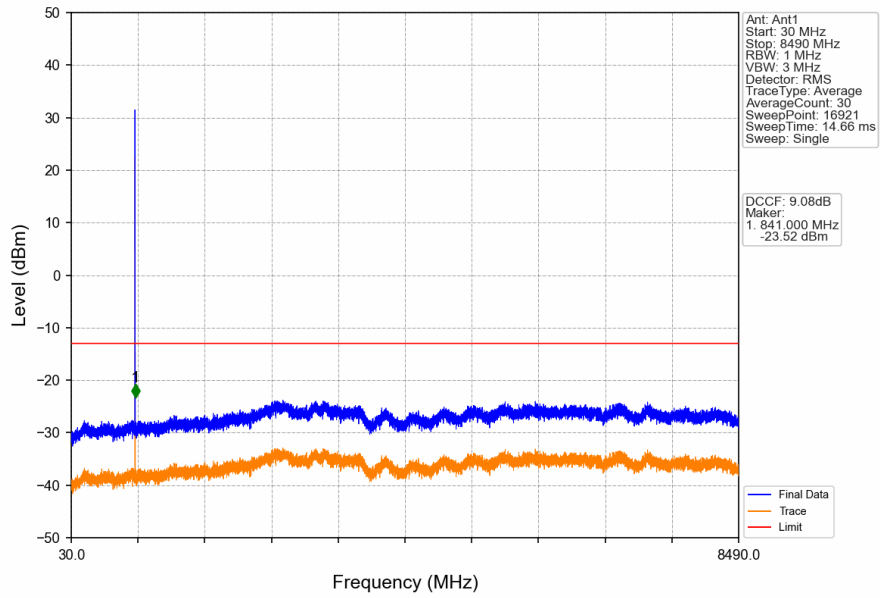

1. Spurious Emission

1.1 GSM850

1.1.1 Test Result

Band: GSM850						
ENV	Mode		Frequency (MHz)	Spurious Emission		Verdict
	Network	Subset		Result	Limit	
NTNV	GPRS	1 TX Slot	824.2	Refer To Test Graph		Pass
			836.6	Refer To Test Graph		Pass
			848.8	Refer To Test Graph		Pass
	EGPRS	1 TX Slot	824.2	Refer To Test Graph		Pass
			836.6	Refer To Test Graph		Pass
			848.8	Refer To Test Graph		Pass

1.1.2 Test Graph

GSM850_GPRS_MCH_836.6MHz_1 TX Slot_NTNV

GSM850_GPRS_HCH_848.8MHz_1 TX Slot_NTNV

GSM850_GPRS_HCH_848.8MHz_1 TX Slot_NTNV

GSM850_EGPRS_LCH_824.2MHz_1 TX Slot_NTNV

GSM850_EGPRS_LCH_824.2MHz_1 TX Slot_NTNV

GSM850_EGPRS_MCH_836.6MHz_1 TX Slot_NTNV

GSM850_EGPRS_HCH_848.8MHz_1 TX Slot_NTNV

GSM850_EGPRS_HCH_848.8MHz_1 TX Slot_NTNV

2. Spurious Emission

2.1 PCS1900

2.1.1 Test Result

Band: PCS1900						
ENV	Mode		Frequency (MHz)	Spurious Emission		Verdict
	Network	Subset		Result	Limit	
NTNV	GPRS	1 TX Slot	1850.2	Refer To Test Graph	Pass	
			1880	Refer To Test Graph	Pass	
			1909.8	Refer To Test Graph	Pass	
	EGPRS	1 TX Slot	1850.2	Refer To Test Graph	Pass	
			1880	Refer To Test Graph	Pass	
			1909.8	Refer To Test Graph	Pass	