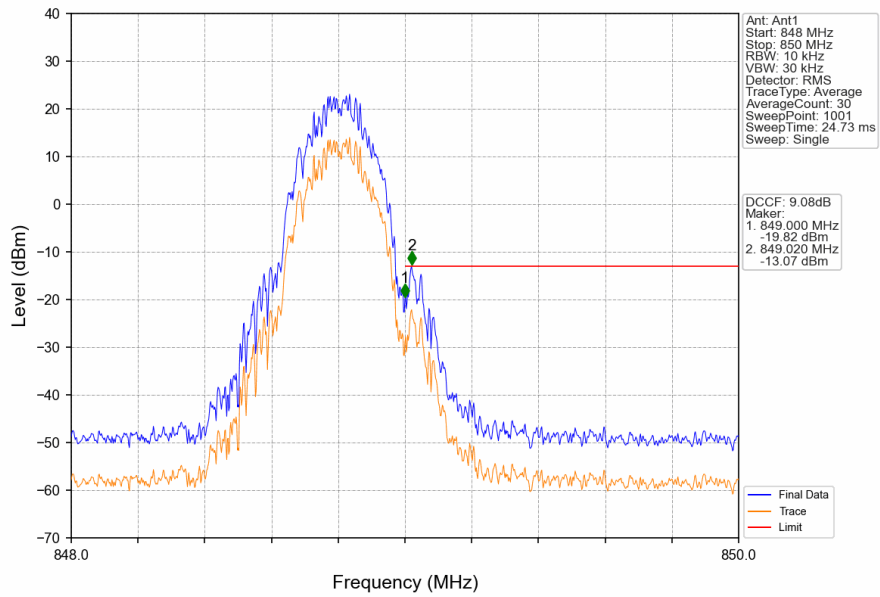

1. Spurious Emission

1.1 GSM850

1.1.1 Test Result

Band: GSM850						
ENV	Mode		Frequency (MHz)	Spurious Emission		Verdict
	Network	Subset		Result	Limit	
NTNV	GPRS	1 TX Slot	824.2	Refer To Test Graph		Pass
			836.6	Refer To Test Graph		Pass
			848.8	Refer To Test Graph		Pass
	EGPRS	1 TX Slot	824.2	Refer To Test Graph		Pass
			836.6	Refer To Test Graph		Pass
			848.8	Refer To Test Graph		Pass

1.1.2 Test Graph

GSM850_GPRS_MCH_836.6MHz_1 TX Slot_NTNV

GSM850_GPRS_HCH_848.8MHz_1 TX Slot_NTNV

GSM850_GPRS_HCH_848.8MHz_1 TX Slot_NTNV

GSM850_EGPRS_LCH_824.2MHz_1 TX Slot_NTNV

GSM850_EGPRS_LCH_824.2MHz_1 TX Slot_NTNV

GSM850_EGPRS_MCH_836.6MHz_1 TX Slot_NTNV

GSM850_EGPRS_HCH_848.8MHz_1 TX Slot_NTNV

GSM850_EGPRS_HCH_848.8MHz_1 TX Slot_NTNV

2. Spurious Emission

2.1 PCS1900

2.1.1 Test Result

Band: PCS1900						
ENV	Mode		Frequency (MHz)	Spurious Emission		Verdict
	Network	Subset		Result	Limit	
NTNV	GPRS	1 TX Slot	1850.2	Refer To Test Graph	Pass	
			1880	Refer To Test Graph	Pass	
			1909.8	Refer To Test Graph	Pass	
	EGPRS	1 TX Slot	1850.2	Refer To Test Graph	Pass	
			1880	Refer To Test Graph	Pass	
			1909.8	Refer To Test Graph	Pass	

2.1.2 Test Graph

PCS1900_GPRS_LCH_1850.2MHz_1 TX Slot_NTNV

PCS1900_GPRS_MCH_1880MHz_1 TX Slot_NTNV

PCS1900_GPRS_MCH_1880MHz_1 TX Slot_NTNV

PCS1900_GPRS_HCH_1909.8MHz_1 TX Slot_NTNV

PCS1900_GPRS_HCH_1909.8MHz_1 TX Slot_NTNV