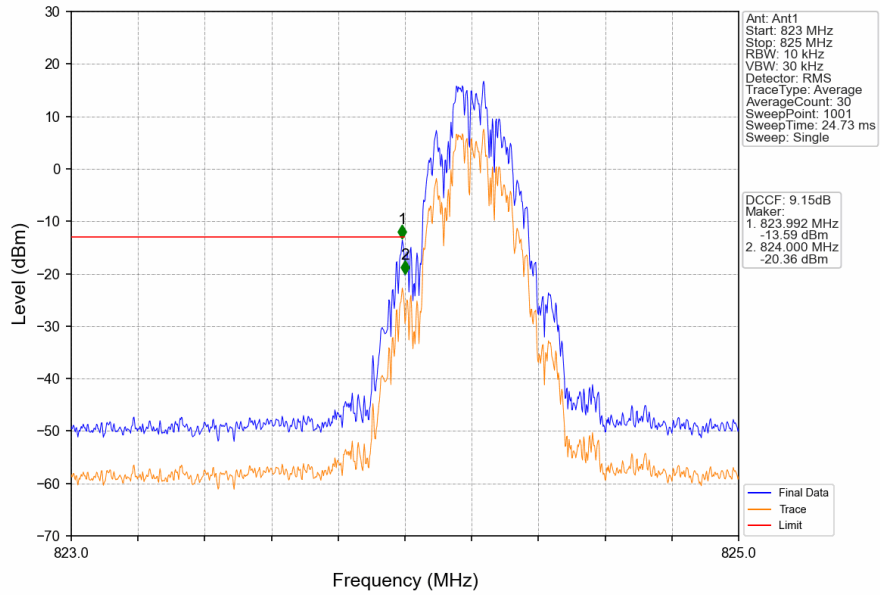

1. Spurious Emission

1.1 GSM850

1.1.1 Test Result

Band: GSM850						
ENV	Mode		Frequency (MHz)	Spurious Emission		Verdict
	Network	Subset		Result	Limit	
NTNV	GPRS	1 TX Slot	824.2	Refer To Test Graph		Pass
			836.6	Refer To Test Graph		Pass
			848.8	Refer To Test Graph		Pass
	EGPRS	1 TX Slot	824.2	Refer To Test Graph		Pass
			836.6	Refer To Test Graph		Pass
			848.8	Refer To Test Graph		Pass

1.1.2 Test Graph

GSM850_GPRS_MCH_836.6MHz_1 TX Slot_NTNV

GSM850_GPRS_HCH_848.8MHz_1 TX Slot_NTNV

GSM850_GPRS_HCH_848.8MHz_1 TX Slot_NTNV

GSM850_EGPRS_LCH_824.2MHz_1 TX Slot_NTNV

GSM850_EGPRS_LCH_824.2MHz_1 TX Slot_NTNV

GSM850_EGPRS_MCH_836.6MHz_1 TX Slot_NTNV

GSM850_EGPRS_HCH_848.8MHz_1 TX Slot_NTNV

GSM850_EGPRS_HCH_848.8MHz_1 TX Slot_NTNV

2. Spurious Emission

2.1 PCS1900

2.1.1 Test Result

Band: PCS1900						
ENV	Mode		Frequency (MHz)	Spurious Emission		Verdict
	Network	Subset		Result	Limit	
NTNV	GPRS	1 TX Slot	1850.2	Refer To Test Graph	Pass	
			1880	Refer To Test Graph	Pass	
			1909.8	Refer To Test Graph	Pass	
	EGPRS	1 TX Slot	1850.2	Refer To Test Graph	Pass	
			1880	Refer To Test Graph	Pass	
			1909.8	Refer To Test Graph	Pass	

2.1.2 Test Graph

PCS1900_GPRS_LCH_1850.2MHz_1 TX Slot_NTNV

PCS1900_GPRS_MCH_1880MHz_1 TX Slot_NTNV

PCS1900_GPRS_MCH_1880MHz_1 TX Slot_NTNV

PCS1900_GPRS_HCH_1909.8MHz_1 TX Slot_NTNV

PCS1900_GPRS_HCH_1909.8MHz_1 TX Slot_NTNV