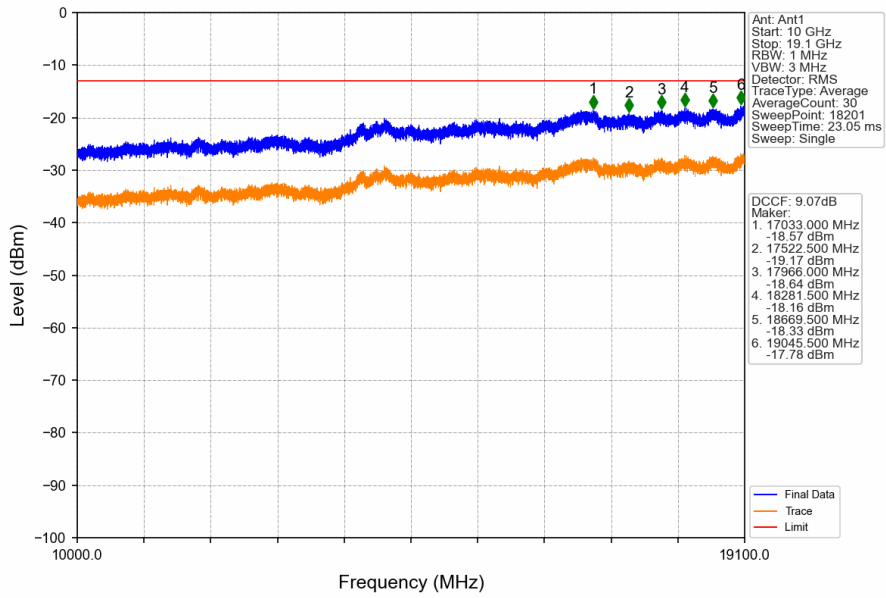

GSM850_EGPRS_MCH_836.6MHz_1 TX Slot_NTNV

GSM850_EGPRS_HCH_848.8MHz_1 TX Slot_NTNV

GSM850_EGPRS_HCH_848.8MHz_1 TX Slot_NTNV

2. Spurious Emission

2.1 PCS1900

2.1.1 Test Result

Band: PCS1900						
ENV	Mode		Frequency (MHz)	Spurious Emission		Verdict
	Network	Subset		Result	Limit	
NTNV	GPRS	1 TX Slot	1850.2	Refer To Test Graph	Pass	
			1880	Refer To Test Graph	Pass	
			1909.8	Refer To Test Graph	Pass	
	EGPRS	1 TX Slot	1850.2	Refer To Test Graph	Pass	
			1880	Refer To Test Graph	Pass	
			1909.8	Refer To Test Graph	Pass	

2.1.2 Test Graph

PCS1900_GPRS_LCH_1850.2MHz_1 TX Slot_NTNV

PCS1900_GPRS_MCH_1880MHz_1 TX Slot_NTNV

PCS1900_GPRS_MCH_1880MHz_1 TX Slot_NTNV

PCS1900_GPRS_HCH_1909.8MHz_1 TX Slot_NTNV

PCS1900_GPRS_HCH_1909.8MHz_1 TX Slot_NTNV

PCS1900_GPRS_HCH_1909.8MHz_1 TX Slot_NTNV

PCS1900_EGPRS_LCH_1850.2MHz_1 TX Slot_NTNV

PCS1900_EGPRS_LCH_1850.2MHz_1 TX Slot_NTNV

PCS1900_EGPRS_LCH_1850.2MHz_1 TX Slot_NTNV

PCS1900_EGPRS_MCH_1880MHz_1 TX Slot_NTNV