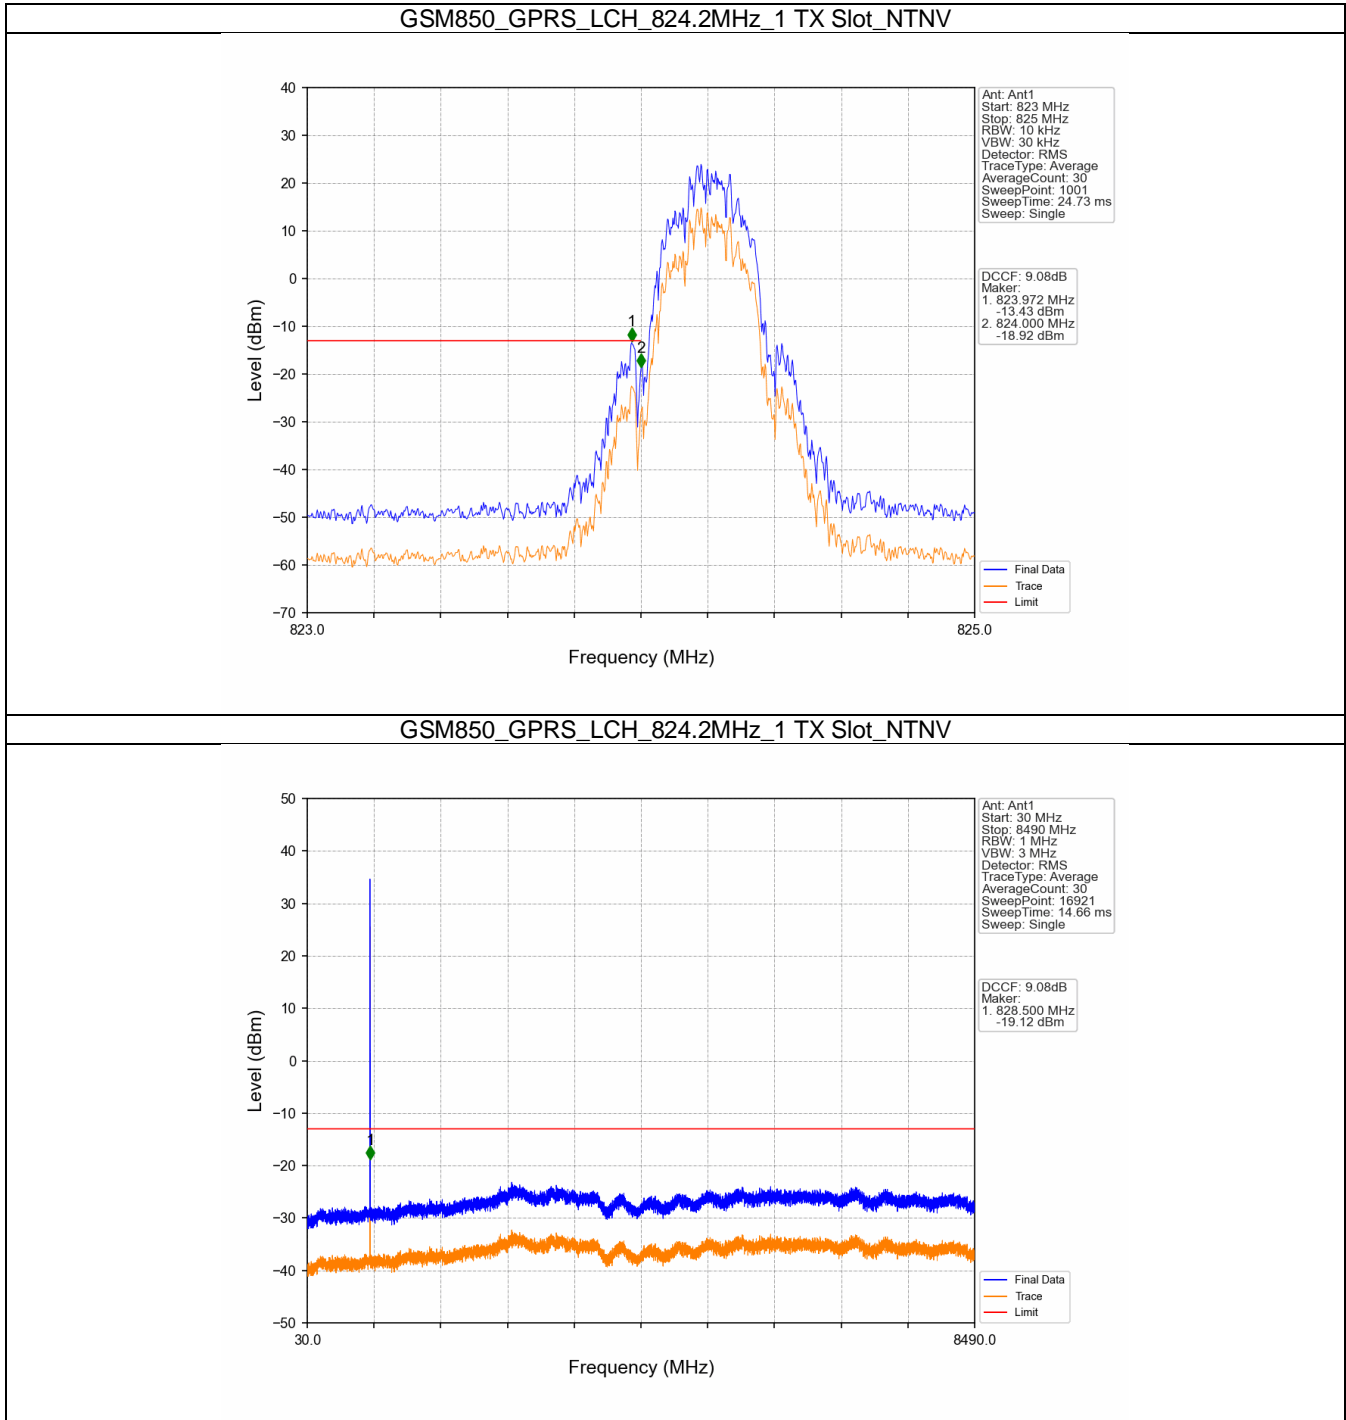

1. Spurious Emission

1.1 GSM850

1.1.1 Test Result

Band: GSM850						
ENV	Mode		Frequency (MHz)	Spurious Emission		Verdict
	Network	Subset		Result	Limit	
NTNV	GPRS	1 TX Slot	824.2	Refer To Test Graph		Pass
			836.6	Refer To Test Graph		Pass
			848.8	Refer To Test Graph		Pass
	EGPRS	1 TX Slot	824.2	Refer To Test Graph		Pass
			836.6	Refer To Test Graph		Pass
			848.8	Refer To Test Graph		Pass

1.1.2 Test Graph

GSM850_GPRS_MCH_836.6MHz_1 TX Slot_NTNV

GSM850_GPRS_HCH_848.8MHz_1 TX Slot_NTNV

GSM850_GPRS_HCH_848.8MHz_1 TX Slot_NTNV

GSM850_EGPRS_LCH_824.2MHz_1 TX Slot_NTNV

GSM850_EGPRS_LCH_824.2MHz_1 TX Slot_NTNV

GSM850_EGPRS_MCH_836.6MHz_1 TX Slot_NTNV

GSM850_EGPRS_HCH_848.8MHz_1 TX Slot_NTNV

GSM850_EGPRS_HCH_848.8MHz_1 TX Slot_NTNV

2. Spurious Emission

2.1 PCS1900

2.1.1 Test Result

Band: PCS1900						
ENV	Mode		Frequency (MHz)	Spurious Emission		Verdict
	Network	Subset		Result	Limit	
NTNV	GPRS	1 TX Slot	1850.2	Refer To Test Graph	Pass	
			1880	Refer To Test Graph	Pass	
			1909.8	Refer To Test Graph	Pass	
	EGPRS	1 TX Slot	1850.2	Refer To Test Graph	Pass	
			1880	Refer To Test Graph	Pass	
			1909.8	Refer To Test Graph	Pass	

2.1.2 Test Graph

PCS1900_GPRS_LCH_1850.2MHz_1 TX Slot_NTNV

PCS1900_GPRS_MCH_1880MHz_1 TX Slot_NTNV

PCS1900_GPRS_MCH_1880MHz_1 TX Slot_NTNV

PCS1900_GPRS_HCH_1909.8MHz_1 TX Slot_NTNV

PCS1900_GPRS_HCH_1909.8MHz_1 TX Slot_NTNV