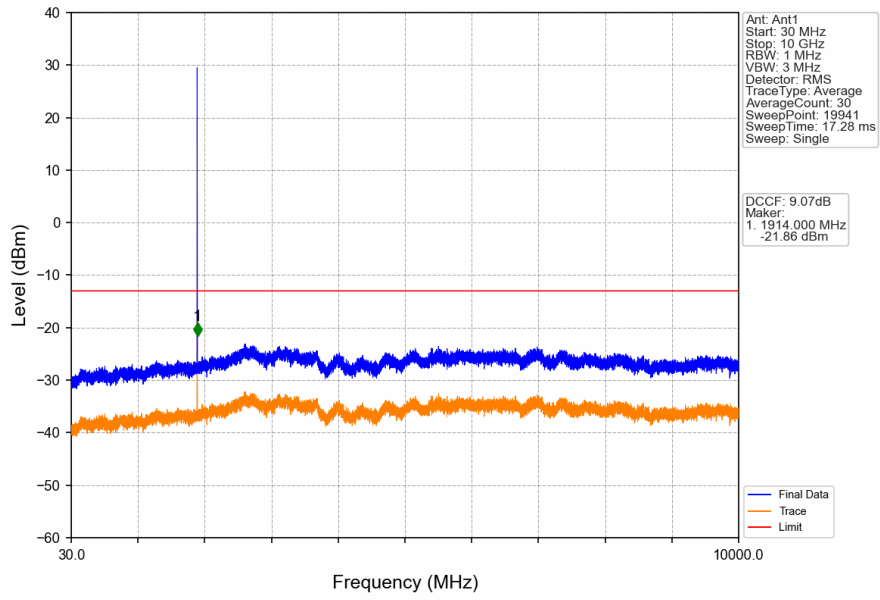

GSM850_EGPRS_MCH_836.6MHz_1 TX Slot_NTNV

GSM850_EGPRS_HCH_848.8MHz_1 TX Slot_NTNV

GSM850_EGPRS_HCH_848.8MHz_1 TX Slot_NTNV

2. Spurious Emission

2.1 PCS1900

2.1.1 Test Result

Band: PCS1900						
ENV	Mode		Frequency (MHz)	Spurious Emission		Verdict
	Network	Subset		Result	Limit	
NTNV	GPRS	1 TX Slot	1850.2	Refer To Test Graph	Pass	
			1880	Refer To Test Graph	Pass	
			1909.8	Refer To Test Graph	Pass	
	EGPRS	1 TX Slot	1850.2	Refer To Test Graph	Pass	
			1880	Refer To Test Graph	Pass	
			1909.8	Refer To Test Graph	Pass	

2.1.2 Test Graph

PCS1900_GPRS_LCH_1850.2MHz_1 TX Slot_NTNV

PCS1900_GPRS_MCH_1880MHz_1 TX Slot_NTNV

PCS1900_GPRS_MCH_1880MHz_1 TX Slot_NTNV

PCS1900_GPRS_HCH_1909.8MHz_1 TX Slot_NTNV

PCS1900_GPRS_HCH_1909.8MHz_1 TX Slot_NTNV

PCS1900_GPRS_HCH_1909.8MHz_1 TX Slot_NTNV

PCS1900_EGPRS_LCH_1850.2MHz_1 TX Slot_NTNV

PCS1900_EGPRS_LCH_1850.2MHz_1 TX Slot_NTNV

PCS1900_EGPRS_LCH_1850.2MHz_1 TX Slot_NTNV

PCS1900_EGPRS_MCH_1880MHz_1 TX Slot_NTNV