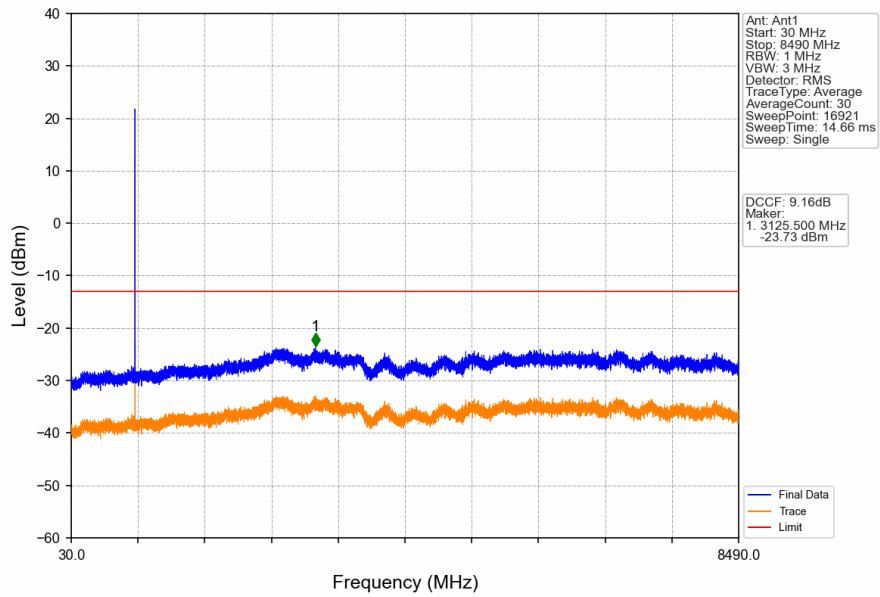

1. Spurious Emission

1.1 GSM850

1.1.1 Test Result

Band: GSM850						
ENV	Mode		Frequency (MHz)	Spurious Emission		Verdict
	Network	Subset		Result	Limit	
NTNV	GPRS	1 TX Slot	824.2	Refer To Test Graph		Pass
			836.6	Refer To Test Graph		Pass
			848.8	Refer To Test Graph		Pass
	EGPRS	1 TX Slot	824.2	Refer To Test Graph		Pass
			836.6	Refer To Test Graph		Pass
			848.8	Refer To Test Graph		Pass

1.1.2 Test Graph

GSM850_GPRS_MCH_836.6MHz_1 TX Slot_NTNV

GSM850_GPRS_HCH_848.8MHz_1 TX Slot_NTNV

GSM850_GPRS_HCH_848.8MHz_1 TX Slot_NTNV

GSM850_EGPRS_LCH_824.2MHz_1 TX Slot_NTNV

GSM850_EGPRS_LCH_824.2MHz_1 TX Slot_NTNV

GSM850_EGPRS_MCH_836.6MHz_1 TX Slot_NTNV

GSM850_EGPRS_HCH_848.8MHz_1 TX Slot_NTNV

GSM850_EGPRS_HCH_848.8MHz_1 TX Slot_NTNV

2. Spurious Emission

2.1 PCS1900

2.1.1 Test Result

Band: PCS1900						
ENV	Mode		Frequency (MHz)	Spurious Emission		Verdict
	Network	Subset		Result	Limit	
NTNV	GPRS	1 TX Slot	1850.2	Refer To Test Graph	Pass	
			1880	Refer To Test Graph	Pass	
			1909.8	Refer To Test Graph	Pass	
	EGPRS	1 TX Slot	1850.2	Refer To Test Graph	Pass	
			1880	Refer To Test Graph	Pass	
			1909.8	Refer To Test Graph	Pass	

2.1.2 Test Graph

PCS1900_GPRS_LCH_1850.2MHz_1 TX Slot_NTNV

PCS1900_GPRS_MCH_1880MHz_1 TX Slot_NTNV

PCS1900_GPRS_MCH_1880MHz_1 TX Slot_NTNV

PCS1900_GPRS_HCH_1909.8MHz_1 TX Slot_NTNV

PCS1900_GPRS_HCH_1909.8MHz_1 TX Slot_NTNV