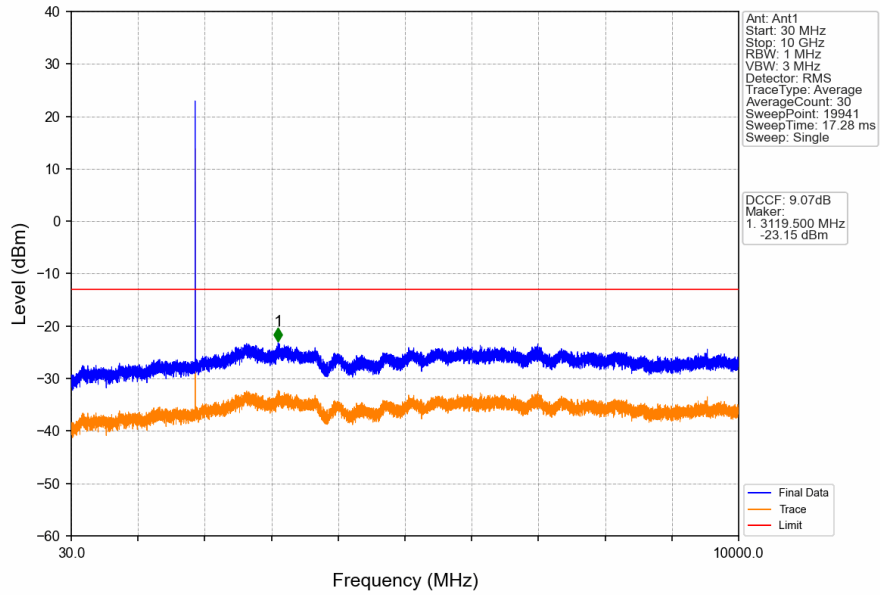

1.1.2 Test Graph

GSM850_GPRS_MCH_836.6MHz_1 TX Slot_NTNV

GSM850_GPRS_HCH_848.8MHz_1 TX Slot_NTNV

GSM850_GPRS_HCH_848.8MHz_1 TX Slot_NTNV

GSM850_EGPRS_LCH_824.2MHz_1 TX Slot_NTNV

GSM850_EGPRS_LCH_824.2MHz_1 TX Slot_NTNV

GSM850_EGPRS_MCH_836.6MHz_1 TX Slot_NTNV

GSM850_EGPRS_HCH_848.8MHz_1 TX Slot_NTNV

GSM850_EGPRS_HCH_848.8MHz_1 TX Slot_NTNV

2. Spurious Emission

2.1 PCS1900

2.1.1 Test Result

Band: PCS1900						
ENV	Mode		Frequency (MHz)	Spurious Emission		Verdict
	Network	Subset		Result	Limit	
NTNV	GPRS	1 TX Slot	1850.2	Refer To Test Graph	Pass	
			1880	Refer To Test Graph	Pass	
			1909.8	Refer To Test Graph	Pass	
	EGPRS	1 TX Slot	1850.2	Refer To Test Graph	Pass	
			1880	Refer To Test Graph	Pass	
			1909.8	Refer To Test Graph	Pass	

2.1.2 Test Graph

PCS1900_GPRS_LCH_1850.2MHz_1 TX Slot_NTNV

PCS1900_GPRS_MCH_1880MHz_1 TX Slot_NTNV

PCS1900_GPRS_MCH_1880MHz_1 TX Slot_NTNV

PCS1900_GPRS_HCH_1909.8MHz_1 TX Slot_NTNV

PCS1900_GPRS_HCH_1909.8MHz_1 TX Slot_NTNV