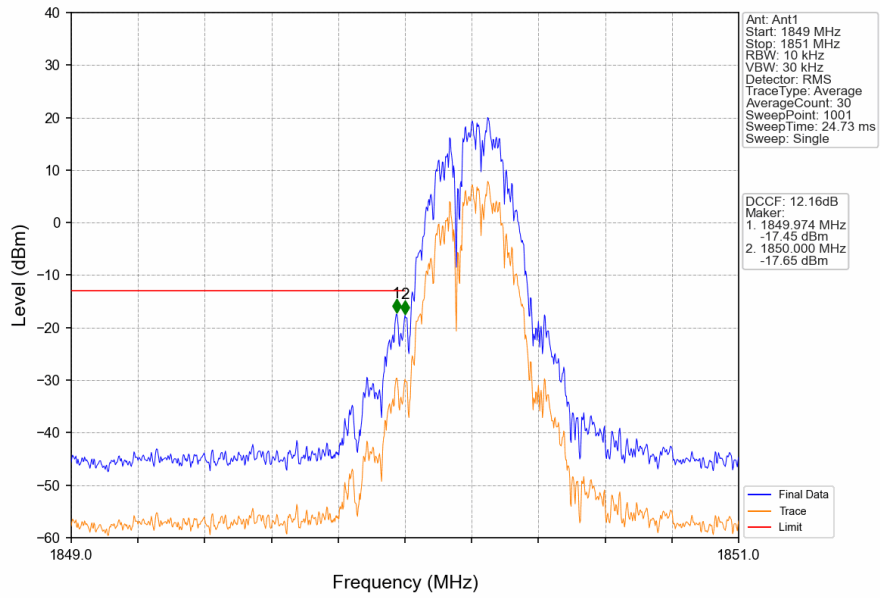

GSM850_EGPRS_MCH_836.6MHz_1 TX Slot_NTNV

GSM850_EGPRS_HCH_848.8MHz_1 TX Slot_NTNV

GSM850_EGPRS_HCH_848.8MHz_1 TX Slot_NTNV

2. Spurious Emission

2.1 PCS1900

2.1.1 Test Result

Band: PCS1900						
ENV	Mode		Frequency (MHz)	Spurious Emission		Verdict
	Network	Subset		Result	Limit	
NTNV	GPRS	1 TX Slot	1850.2	Refer To Test Graph	Pass	
			1880	Refer To Test Graph	Pass	
			1909.8	Refer To Test Graph	Pass	
	EGPRS	1 TX Slot	1850.2	Refer To Test Graph	Pass	
			1880	Refer To Test Graph	Pass	
			1909.8	Refer To Test Graph	Pass	

2.1.2 Test Graph

PCS1900_GPRS_LCH_1850.2MHz_1 TX Slot_NTNV

PCS1900_GPRS_MCH_1880MHz_1 TX Slot_NTNV

PCS1900_GPRS_MCH_1880MHz_1 TX Slot_NTNV

PCS1900_GPRS_HCH_1909.8MHz_1 TX Slot_NTNV

PCS1900_GPRS_HCH_1909.8MHz_1 TX Slot_NTNV

PCS1900_GPRS_HCH_1909.8MHz_1 TX Slot_NTNV

PCS1900_EGPRS_LCH_1850.2MHz_1 TX Slot_NTNV

PCS1900_EGPRS_LCH_1850.2MHz_1 TX Slot_NTNV

PCS1900_EGPRS_LCH_1850.2MHz_1 TX Slot_NTNV

PCS1900_EGPRS_MCH_1880MHz_1 TX Slot_NTNV