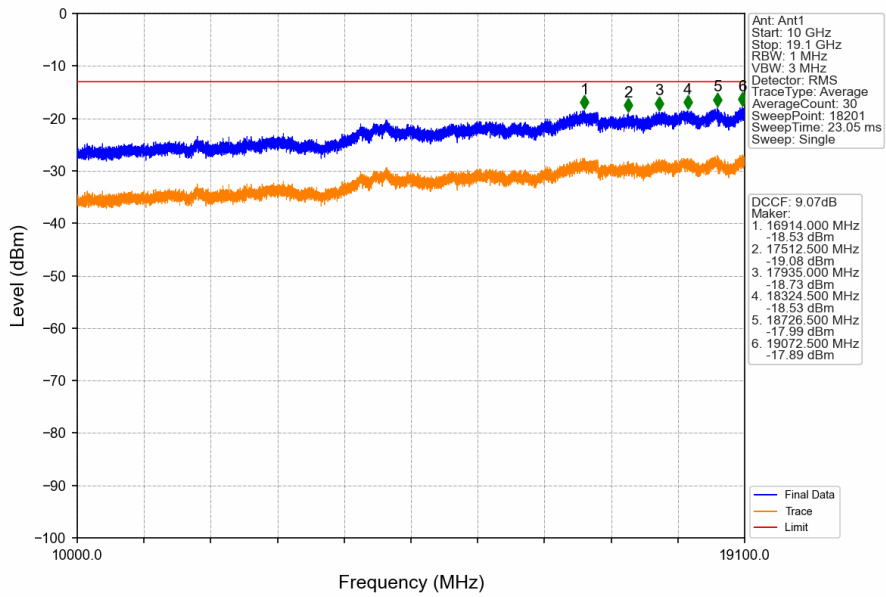

GSM850_EGPRS_MCH_836.6MHz_1 TX Slot_NTNV

GSM850_EGPRS_HCH_848.8MHz_1 TX Slot_NTNV

GSM850_EGPRS_HCH_848.8MHz_1 TX Slot_NTNV

2. Spurious Emission

2.1 PCS1900

2.1.1 Test Result

Band: PCS1900						
ENV	Mode		Frequency (MHz)	Spurious Emission		Verdict
	Network	Subset		Result	Limit	
NTNV	GPRS	1 TX Slot	1850.2	Refer To Test Graph	Pass	
			1880	Refer To Test Graph	Pass	
			1909.8	Refer To Test Graph	Pass	
	EGPRS	1 TX Slot	1850.2	Refer To Test Graph	Pass	
			1880	Refer To Test Graph	Pass	
			1909.8	Refer To Test Graph	Pass	

2.1.2 Test Graph

PCS1900_GPRS_LCH_1850.2MHz_1 TX Slot_NTNV

PCS1900_GPRS_MCH_1880MHz_1 TX Slot_NTNV

PCS1900_GPRS_MCH_1880MHz_1 TX Slot_NTNV

PCS1900_GPRS_HCH_1909.8MHz_1 TX Slot_NTNV

PCS1900_GPRS_HCH_1909.8MHz_1 TX Slot_NTNV

PCS1900_GPRS_HCH_1909.8MHz_1 TX Slot_NTNV

PCS1900_EGPRS_LCH_1850.2MHz_1 TX Slot_NTNV

PCS1900_EGPRS_LCH_1850.2MHz_1 TX Slot_NTNV

PCS1900_EGPRS_LCH_1850.2MHz_1 TX Slot_NTNV

PCS1900_EGPRS_MCH_1880MHz_1 TX Slot_NTNV