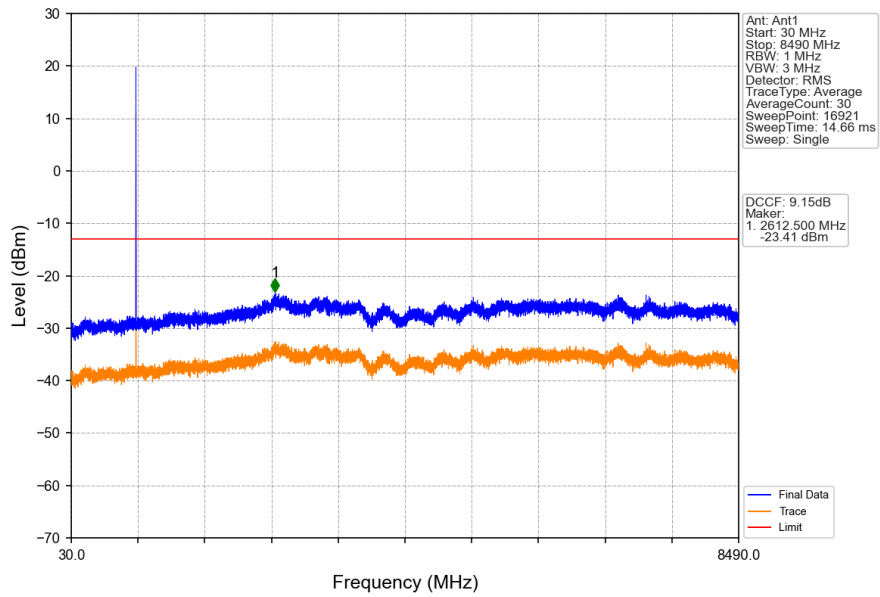

1. Spurious Emission

1.1 GSM850

1.1.1 Test Result

Band: GSM850						
ENV	Mode		Frequency (MHz)	Spurious Emission		Verdict
	Network	Subset		Result	Limit	
NTNV	GPRS	1 TX Slot	824.2	Refer To Test Graph		Pass
			836.6	Refer To Test Graph		Pass
			848.8	Refer To Test Graph		Pass
	EGPRS	1 TX Slot	824.2	Refer To Test Graph		Pass
			836.6	Refer To Test Graph		Pass
			848.8	Refer To Test Graph		Pass

1.1.2 Test Graph

GSM850_GPRS_MCH_836.6MHz_1 TX Slot_NTNV

GSM850_GPRS_HCH_848.8MHz_1 TX Slot_NTNV

GSM850_GPRS_HCH_848.8MHz_1 TX Slot_NTNV

GSM850_EGPRS_LCH_824.2MHz_1 TX Slot_NTNV

GSM850_EGPRS_LCH_824.2MHz_1 TX Slot_NTNV

GSM850_EGPRS_MCH_836.6MHz_1 TX Slot_NTNV

GSM850_EGPRS_HCH_848.8MHz_1 TX Slot_NTNV

GSM850_EGPRS_HCH_848.8MHz_1 TX Slot_NTNV

2. Spurious Emission

2.1 PCS1900

2.1.1 Test Result

Band: PCS1900						
ENV	Mode		Frequency (MHz)	Spurious Emission		Verdict
	Network	Subset		Result	Limit	
NTNV	GPRS	1 TX Slot	1850.2	Refer To Test Graph	Pass	
			1880	Refer To Test Graph	Pass	
			1909.8	Refer To Test Graph	Pass	
	EGPRS	1 TX Slot	1850.2	Refer To Test Graph	Pass	
			1880	Refer To Test Graph	Pass	
			1909.8	Refer To Test Graph	Pass	

2.1.2 Test Graph

PCS1900_GPRS_LCH_1850.2MHz_1 TX Slot_NTNV

PCS1900_GPRS_MCH_1880MHz_1 TX Slot_NTNV

PCS1900_GPRS_MCH_1880MHz_1 TX Slot_NTNV

PCS1900_GPRS_HCH_1909.8MHz_1 TX Slot_NTNV

PCS1900_GPRS_HCH_1909.8MHz_1 TX Slot_NTNV