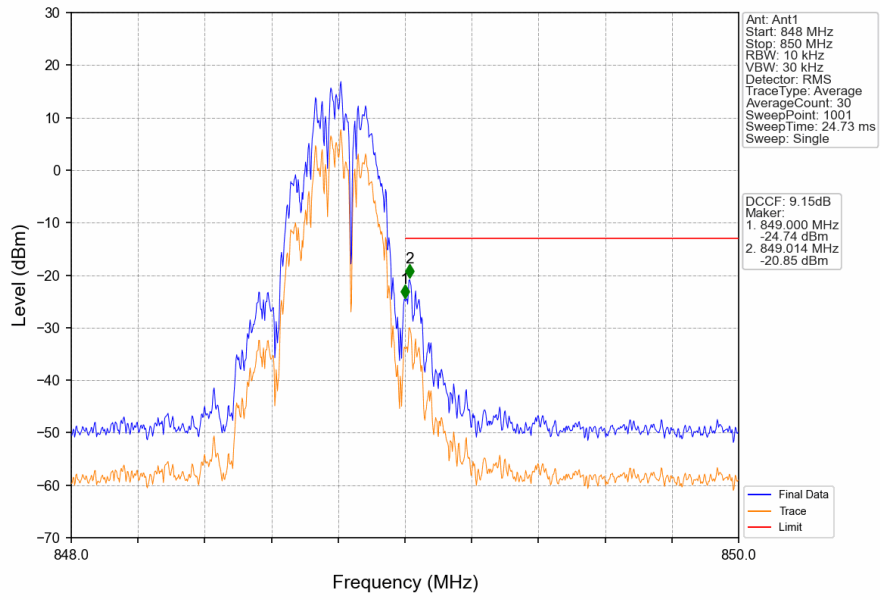

1. Spurious Emission

1.1 GSM850

1.1.1 Test Result

Band: GSM850						
ENV	Mode		Frequency (MHz)	Spurious Emission		Verdict
	Network	Subset		Result	Limit	
NTNV	GPRS	1 TX Slot	824.2	Refer To Test Graph		Pass
			836.6	Refer To Test Graph		Pass
			848.8	Refer To Test Graph		Pass
	EGPRS	1 TX Slot	824.2	Refer To Test Graph		Pass
			836.6	Refer To Test Graph		Pass
			848.8	Refer To Test Graph		Pass

1.1.2 Test Graph

GSM850_GPRS_MCH_836.6MHz_1 TX Slot_NTNV

GSM850_GPRS_HCH_848.8MHz_1 TX Slot_NTNV

GSM850_GPRS_HCH_848.8MHz_1 TX Slot_NTNV

GSM850_EGPRS_LCH_824.2MHz_1 TX Slot_NTNV

GSM850_EGPRS_LCH_824.2MHz_1 TX Slot_NTNV

GSM850_EGPRS_MCH_836.6MHz_1 TX Slot_NTNV

GSM850_EGPRS_HCH_848.8MHz_1 TX Slot_NTNV

GSM850_EGPRS_HCH_848.8MHz_1 TX Slot_NTNV

2. Spurious Emission

2.1 PCS1900

2.1.1 Test Result

Band: PCS1900						
ENV	Mode		Frequency (MHz)	Spurious Emission		Verdict
	Network	Subset		Result	Limit	
NTNV	GPRS	1 TX Slot	1850.2	Refer To Test Graph	Pass	
			1880	Refer To Test Graph	Pass	
			1909.8	Refer To Test Graph	Pass	
	EGPRS	1 TX Slot	1850.2	Refer To Test Graph	Pass	
			1880	Refer To Test Graph	Pass	
			1909.8	Refer To Test Graph	Pass	

2.1.2 Test Graph

PCS1900_GPRS_LCH_1850.2MHz_1 TX Slot_NTNV

PCS1900_GPRS_MCH_1880MHz_1 TX Slot_NTNV

PCS1900_GPRS_MCH_1880MHz_1 TX Slot_NTNV

PCS1900_GPRS_HCH_1909.8MHz_1 TX Slot_NTNV

PCS1900_GPRS_HCH_1909.8MHz_1 TX Slot_NTNV