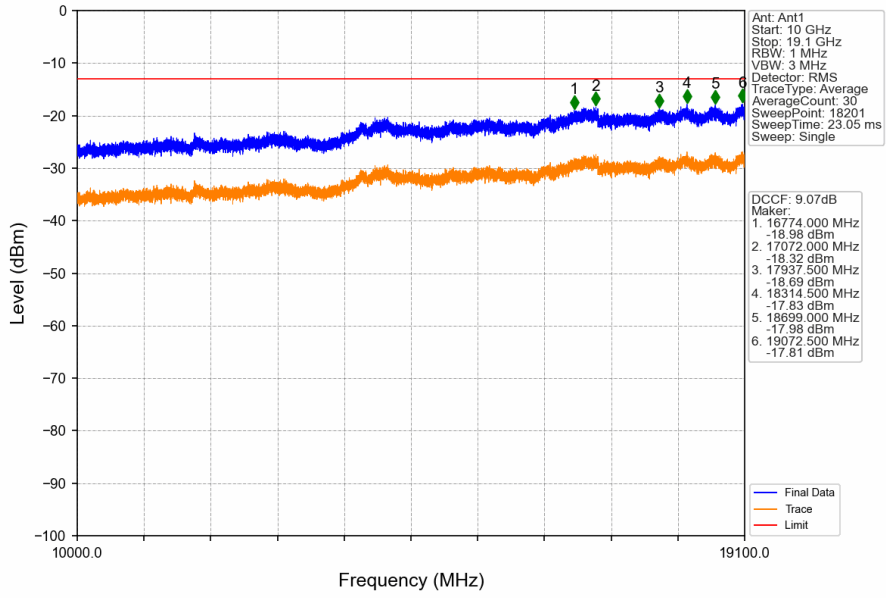

1.1.2 Test Graph

GSM850_GPRS_MCH_836.6MHz_1 TX Slot_NTNV

GSM850_GPRS_HCH_848.8MHz_1 TX Slot_NTNV

GSM850_GPRS_HCH_848.8MHz_1 TX Slot_NTNV

GSM850_EGPRS_LCH_824.2MHz_1 TX Slot_NTNV

GSM850_EGPRS_LCH_824.2MHz_1 TX Slot_NTNV

GSM850_EGPRS_MCH_836.6MHz_1 TX Slot_NTNV

GSM850_EGPRS_HCH_848.8MHz_1 TX Slot_NTNV

GSM850_EGPRS_HCH_848.8MHz_1 TX Slot_NTNV

2. Spurious Emission

2.1 PCS1900

2.1.1 Test Result

Band: PCS1900						
ENV	Mode		Frequency (MHz)	Spurious Emission		Verdict
	Network	Subset		Result	Limit	
NTNV	GPRS	1 TX Slot	1850.2	Refer To Test Graph	Pass	
			1880	Refer To Test Graph	Pass	
			1909.8	Refer To Test Graph	Pass	
	EGPRS	1 TX Slot	1850.2	Refer To Test Graph	Pass	
			1880	Refer To Test Graph	Pass	
			1909.8	Refer To Test Graph	Pass	

2.1.2 Test Graph

PCS1900_GPRS_LCH_1850.2MHz_1 TX Slot_NTNV

PCS1900_GPRS_MCH_1880MHz_1 TX Slot_NTNV

PCS1900_GPRS_MCH_1880MHz_1 TX Slot_NTNV

PCS1900_GPRS_HCH_1909.8MHz_1 TX Slot_NTNV

PCS1900_GPRS_HCH_1909.8MHz_1 TX Slot_NTNV