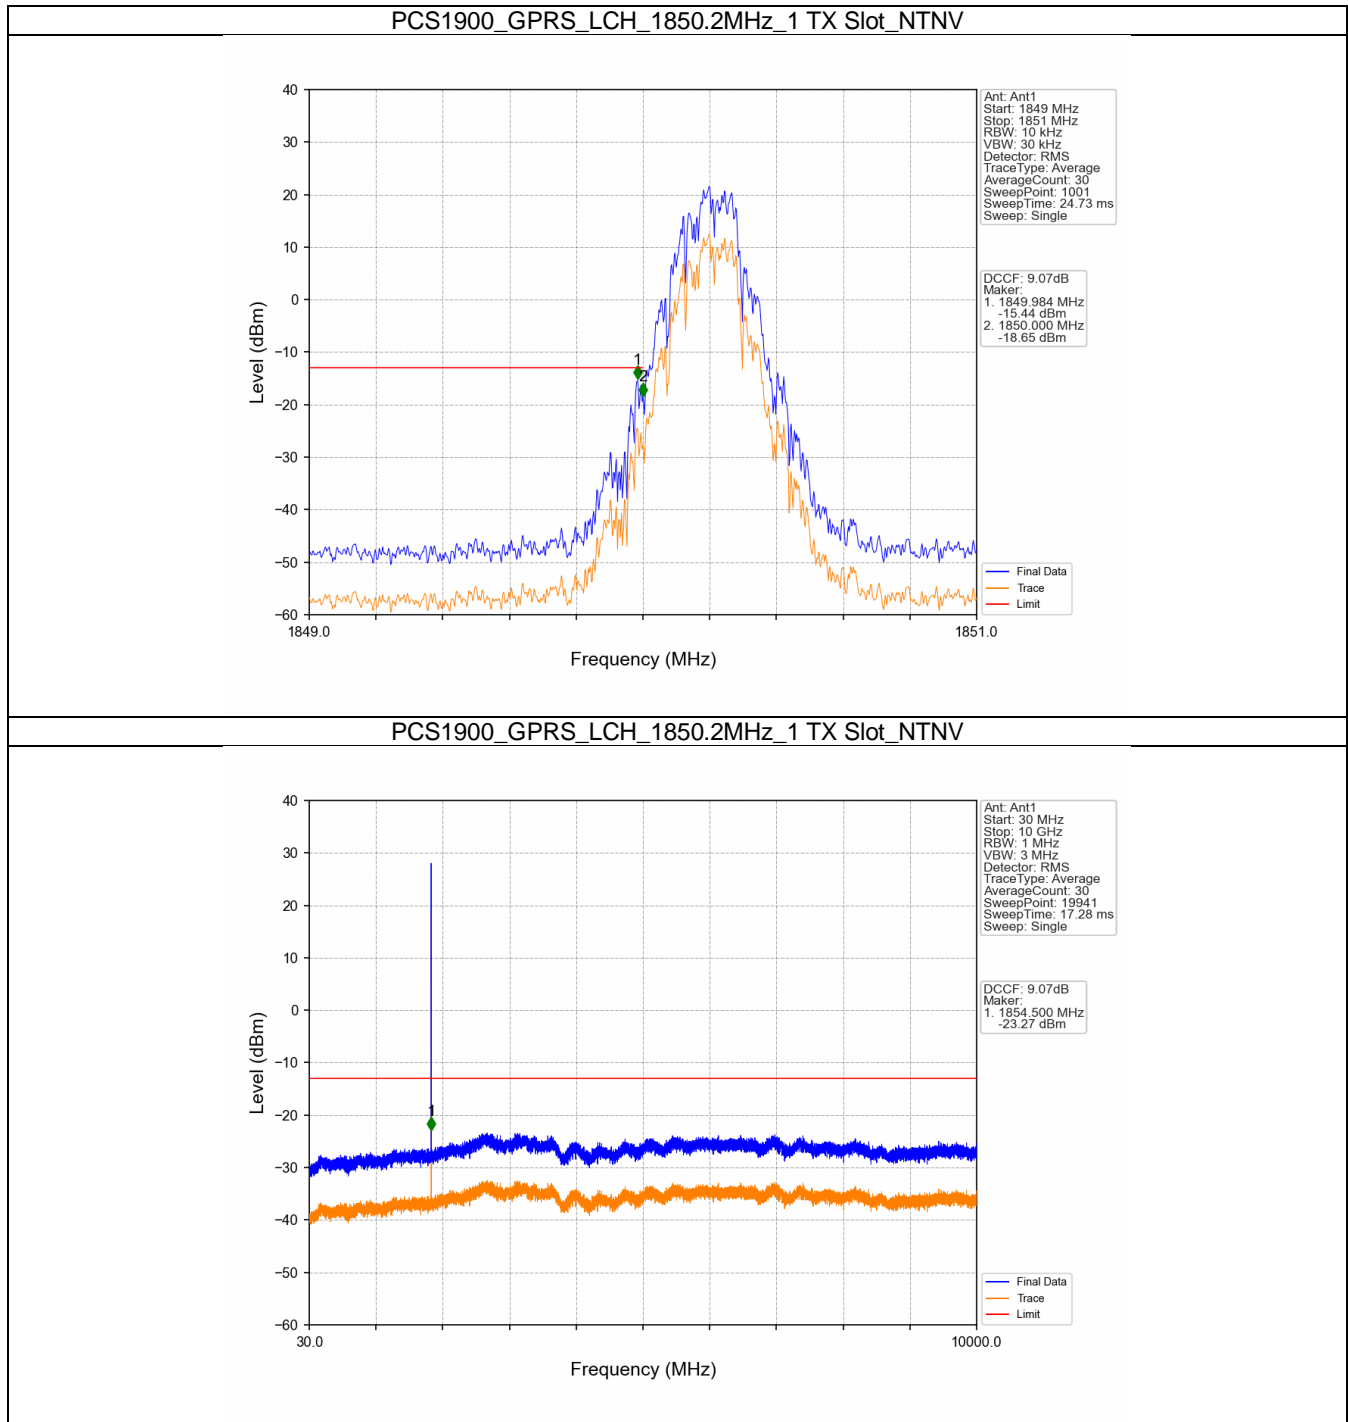

1.1.2 Test Graph

GSM850_GPRS_MCH_836.6MHz_1 TX Slot_NTNV

GSM850_GPRS_HCH_848.8MHz_1 TX Slot_NTNV

GSM850_GPRS_HCH_848.8MHz_1 TX Slot_NTNV

GSM850_EGPRS_LCH_824.2MHz_1 TX Slot_NTNV

GSM850_EGPRS_LCH_824.2MHz_1 TX Slot_NTNV

GSM850_EGPRS_MCH_836.6MHz_1 TX Slot_NTNV

GSM850_EGPRS_HCH_848.8MHz_1 TX Slot_NTNV

GSM850_EGPRS_HCH_848.8MHz_1 TX Slot_NTNV

2. Spurious Emission

2.1 PCS1900

2.1.1 Test Result

Band: PCS1900						
ENV	Mode		Frequency (MHz)	Spurious Emission		Verdict
	Network	Subset		Result	Limit	
NTNV	GPRS	1 TX Slot	1850.2	Refer To Test Graph	Pass	
			1880	Refer To Test Graph	Pass	
			1909.8	Refer To Test Graph	Pass	
	EGPRS	1 TX Slot	1850.2	Refer To Test Graph	Pass	
			1880	Refer To Test Graph	Pass	
			1909.8	Refer To Test Graph	Pass	

2.1.2 Test Graph

PCS1900_GPRS_LCH_1850.2MHz_1 TX Slot_NTNV

PCS1900_GPRS_MCH_1880MHz_1 TX Slot_NTNV

PCS1900_GPRS_MCH_1880MHz_1 TX Slot_NTNV

PCS1900_GPRS_HCH_1909.8MHz_1 TX Slot_NTNV

PCS1900_GPRS_HCH_1909.8MHz_1 TX Slot_NTNV

PCS1900_GPRS_HCH_1909.8MHz_1 TX Slot_NTNV

PCS1900_EGPRS_LCH_1850.2MHz_1 TX Slot_NTNV

PCS1900_EGPRS_LCH_1850.2MHz_1 TX Slot_NTNV

PCS1900_EGPRS_LCH_1850.2MHz_1 TX Slot_NTNV

PCS1900_EGPRS_MCH_1880MHz_1 TX Slot_NTNV