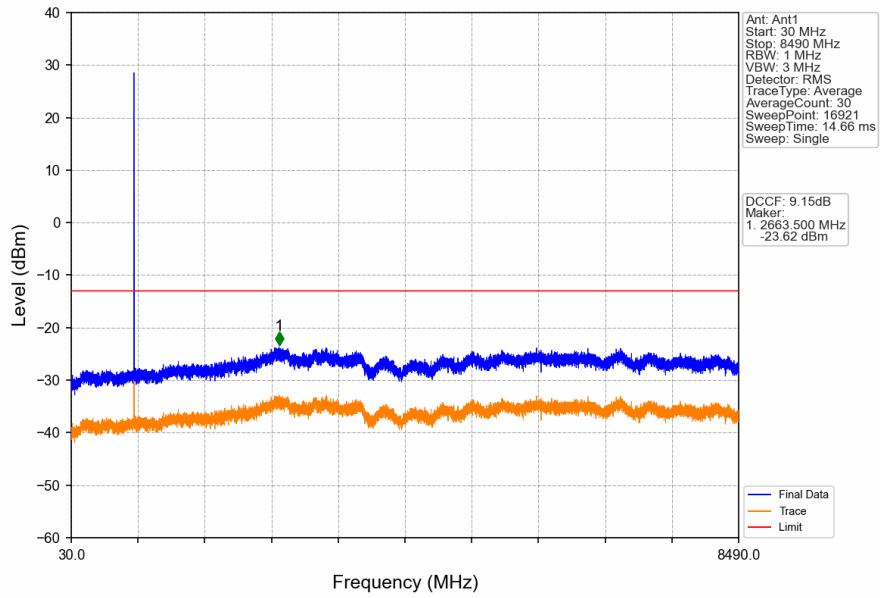

1. Spurious Emission

1.1 GSM850

1.1.1 Test Result

Band: GSM850						
ENV	Mode		Frequency (MHz)	Spurious Emission		Verdict
	Network	Subset		Result	Limit	
NTNV	GPRS	1 TX Slot	824.2	Refer To Test Graph		Pass
			836.6	Refer To Test Graph		Pass
			848.8	Refer To Test Graph		Pass
	EGPRS	1 TX Slot	824.2	Refer To Test Graph		Pass
			836.6	Refer To Test Graph		Pass
			848.8	Refer To Test Graph		Pass

1.1.2 Test Graph

GSM850_GPRS_MCH_836.6MHz_1 TX Slot_NTNV

GSM850_GPRS_HCH_848.8MHz_1 TX Slot_NTNV

GSM850_GPRS_HCH_848.8MHz_1 TX Slot_NTNV

GSM850_EGPRS_LCH_824.2MHz_1 TX Slot_NTNV

GSM850_EGPRS_LCH_824.2MHz_1 TX Slot_NTNV

GSM850_EGPRS_MCH_836.6MHz_1 TX Slot_NTNV

GSM850_EGPRS_HCH_848.8MHz_1 TX Slot_NTNV

GSM850_EGPRS_HCH_848.8MHz_1 TX Slot_NTNV

2. Spurious Emission

2.1 PCS1900

2.1.1 Test Result

Band: PCS1900						
ENV	Mode		Frequency (MHz)	Spurious Emission		Verdict
	Network	Subset		Result	Limit	
NTNV	GPRS	1 TX Slot	1850.2	Refer To Test Graph	Pass	
			1880	Refer To Test Graph	Pass	
			1909.8	Refer To Test Graph	Pass	
	EGPRS	1 TX Slot	1850.2	Refer To Test Graph	Pass	
			1880	Refer To Test Graph	Pass	
			1909.8	Refer To Test Graph	Pass	

2.1.2 Test Graph

PCS1900_GPRS_LCH_1850.2MHz_1 TX Slot_NTNV

PCS1900_GPRS_MCH_1880MHz_1 TX Slot_NTNV

PCS1900_GPRS_MCH_1880MHz_1 TX Slot_NTNV

PCS1900_GPRS_HCH_1909.8MHz_1 TX Slot_NTNV

PCS1900_GPRS_HCH_1909.8MHz_1 TX Slot_NTNV