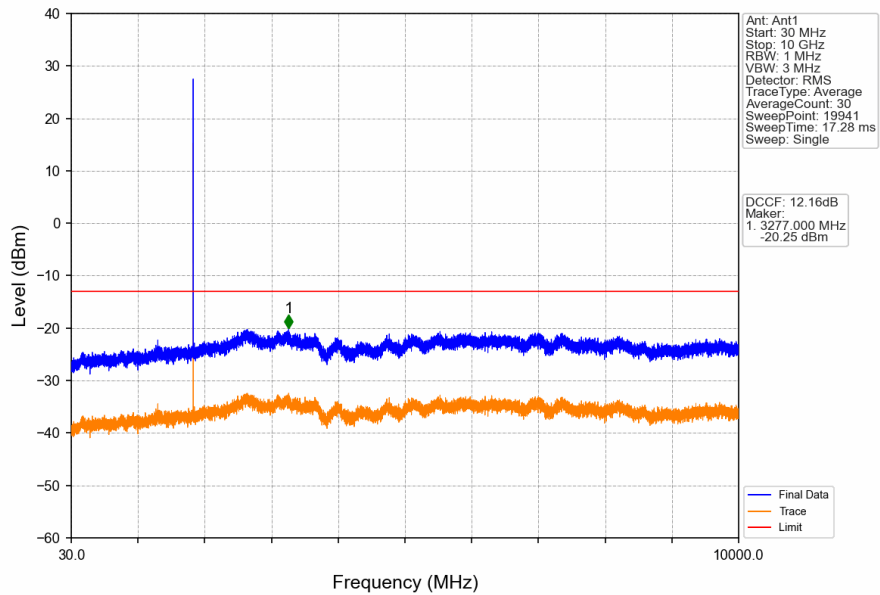

GSM850_EGPRS_MCH_836.6MHz_1 TX Slot_NTNV

GSM850_EGPRS_HCH_848.8MHz_1 TX Slot_NTNV

GSM850_EGPRS_HCH_848.8MHz_1 TX Slot_NTNV

2. Spurious Emission

2.1 PCS1900

2.1.1 Test Result

Band: PCS1900						
ENV	Mode		Frequency (MHz)	Spurious Emission		Verdict
	Network	Subset		Result	Limit	
NTNV	GPRS	1 TX Slot	1850.2	Refer To Test Graph	Pass	
			1880	Refer To Test Graph	Pass	
			1909.8	Refer To Test Graph	Pass	
	EGPRS	1 TX Slot	1850.2	Refer To Test Graph	Pass	
			1880	Refer To Test Graph	Pass	
			1909.8	Refer To Test Graph	Pass	

2.1.2 Test Graph

PCS1900_GPRS_LCH_1850.2MHz_1 TX Slot_NTNV

PCS1900_GPRS_MCH_1880MHz_1 TX Slot_NTNV

PCS1900_GPRS_MCH_1880MHz_1 TX Slot_NTNV

PCS1900_GPRS_HCH_1909.8MHz_1 TX Slot_NTNV

PCS1900_GPRS_HCH_1909.8MHz_1 TX Slot_NTNV

PCS1900_GPRS_HCH_1909.8MHz_1 TX Slot_NTNV

PCS1900_EGPRS_LCH_1850.2MHz_1 TX Slot_NTNV

PCS1900_EGPRS_LCH_1850.2MHz_1 TX Slot_NTNV

PCS1900_EGPRS_LCH_1850.2MHz_1 TX Slot_NTNV

PCS1900_EGPRS_MCH_1880MHz_1 TX Slot_NTNV