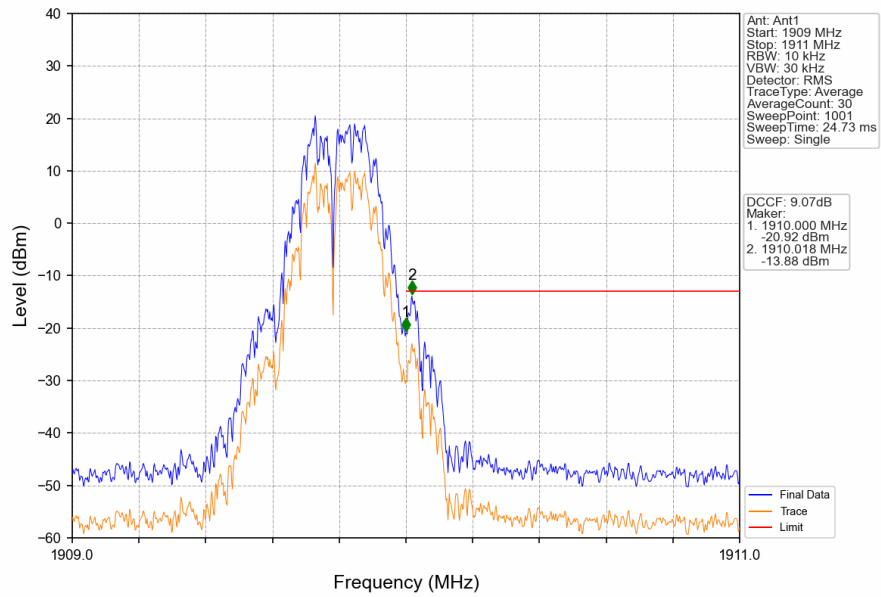

GSM850_EGPRS_MCH_836.6MHz_1 TX Slot_NTNV

GSM850_EGPRS_HCH_848.8MHz_1 TX Slot_NTNV

GSM850_EGPRS_HCH_848.8MHz_1 TX Slot_NTNV

2. Spurious Emission

2.1 PCS1900

2.1.1 Test Result

Band: PCS1900						
ENV	Mode		Frequency (MHz)	Spurious Emission		Verdict
	Network	Subset		Result	Limit	
NTNV	GPRS	1 TX Slot	1850.2	Refer To Test Graph	Pass	
			1880	Refer To Test Graph	Pass	
			1909.8	Refer To Test Graph	Pass	
	EGPRS	1 TX Slot	1850.2	Refer To Test Graph	Pass	
			1880	Refer To Test Graph	Pass	
			1909.8	Refer To Test Graph	Pass	

2.1.2 Test Graph

PCS1900_GPRS_LCH_1850.2MHz_1 TX Slot_NTNV

PCS1900_GPRS_MCH_1880MHz_1 TX Slot_NTNV

PCS1900_GPRS_MCH_1880MHz_1 TX Slot_NTNV

PCS1900_GPRS_HCH_1909.8MHz_1 TX Slot_NTNV

PCS1900_GPRS_HCH_1909.8MHz_1 TX Slot_NTNV

PCS1900_GPRS_HCH_1909.8MHz_1 TX Slot_NTNV

PCS1900_EGPRS_LCH_1850.2MHz_1 TX Slot_NTNV

PCS1900_EGPRS_LCH_1850.2MHz_1 TX Slot_NTNV

PCS1900_EGPRS_LCH_1850.2MHz_1 TX Slot_NTNV

PCS1900_EGPRS_MCH_1880MHz_1 TX Slot_NTNV