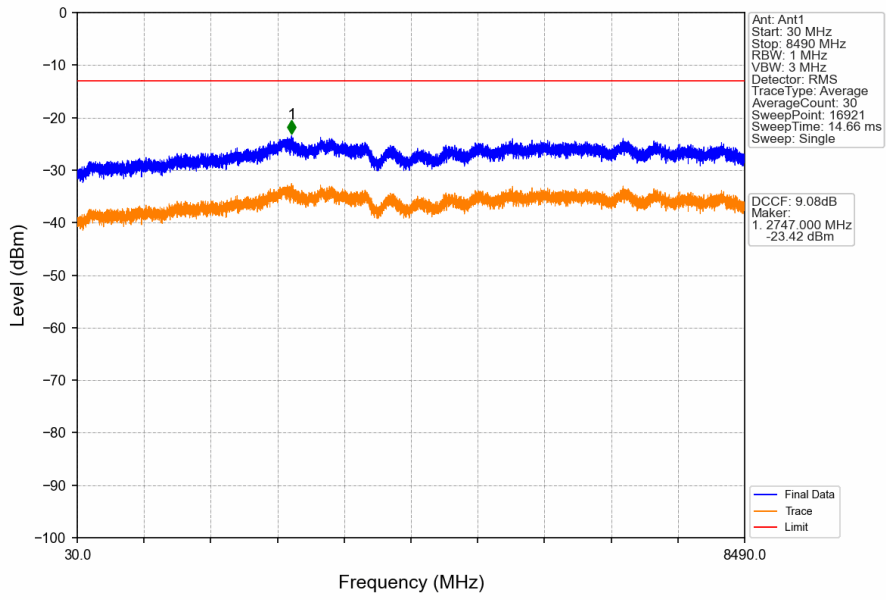

1. Spurious Emission

1.1 GSM850

1.1.1 Test Result

Band: GSM850						
ENV	Mode		Frequency (MHz)	Spurious Emission		Verdict
	Network	Subset		Result	Limit	
NTNV	GPRS	1 TX Slot	824.2	Refer To Test Graph		Pass
			836.6	Refer To Test Graph		Pass
			848.8	Refer To Test Graph		Pass
	EGPRS	1 TX Slot	824.2	Refer To Test Graph		Pass
			836.6	Refer To Test Graph		Pass
			848.8	Refer To Test Graph		Pass

1.1.2 Test Graph

GSM850_GPRS_MCH_836.6MHz_1 TX Slot_NTNV

GSM850_GPRS_HCH_848.8MHz_1 TX Slot_NTNV

GSM850_GPRS_HCH_848.8MHz_1 TX Slot_NTNV

GSM850_EGPRS_LCH_824.2MHz_1 TX Slot_NTNV

GSM850_EGPRS_LCH_824.2MHz_1 TX Slot_NTNV

GSM850_EGPRS_MCH_836.6MHz_1 TX Slot_NTNV

GSM850_EGPRS_HCH_848.8MHz_1 TX Slot_NTNV

GSM850_EGPRS_HCH_848.8MHz_1 TX Slot_NTNV

2. Spurious Emission

2.1 PCS1900

2.1.1 Test Result

Band: PCS1900						
ENV	Mode		Frequency (MHz)	Spurious Emission		Verdict
	Network	Subset		Result	Limit	
NTNV	GPRS	1 TX Slot	1850.2	Refer To Test Graph	Pass	
			1880	Refer To Test Graph	Pass	
			1909.8	Refer To Test Graph	Pass	
	EGPRS	1 TX Slot	1850.2	Refer To Test Graph	Pass	
			1880	Refer To Test Graph	Pass	
			1909.8	Refer To Test Graph	Pass	

2.1.2 Test Graph

PCS1900_GPRS_LCH_1850.2MHz_1 TX Slot_NTNV

PCS1900_GPRS_MCH_1880MHz_1 TX Slot_NTNV

PCS1900_GPRS_MCH_1880MHz_1 TX Slot_NTNV

PCS1900_GPRS_HCH_1909.8MHz_1 TX Slot_NTNV

PCS1900_GPRS_HCH_1909.8MHz_1 TX Slot_NTNV