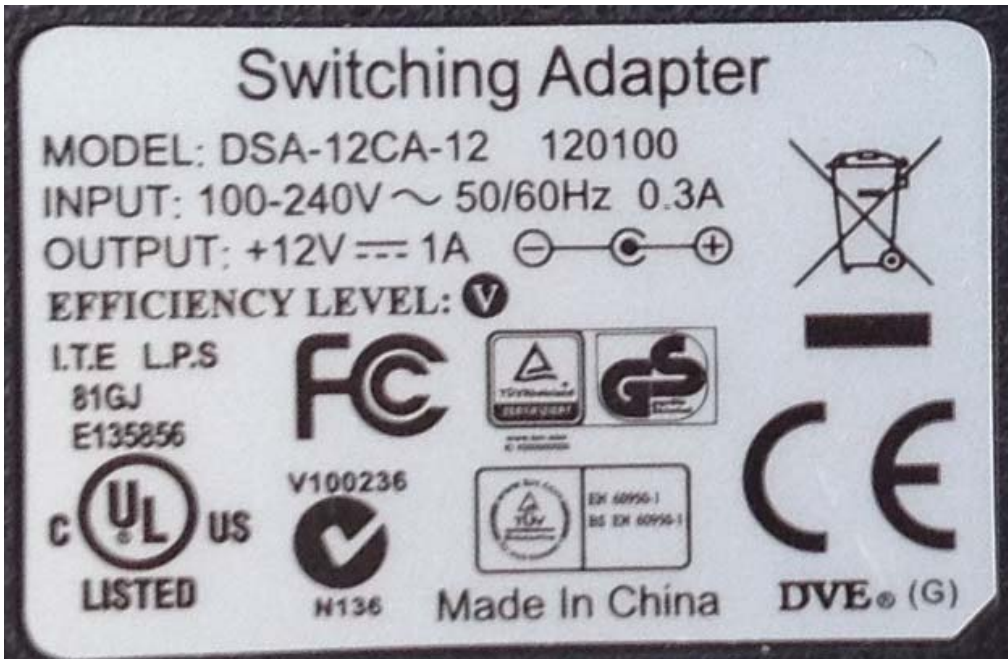

THE LABEL OF ADAPTER DSA-12CA-12 120100