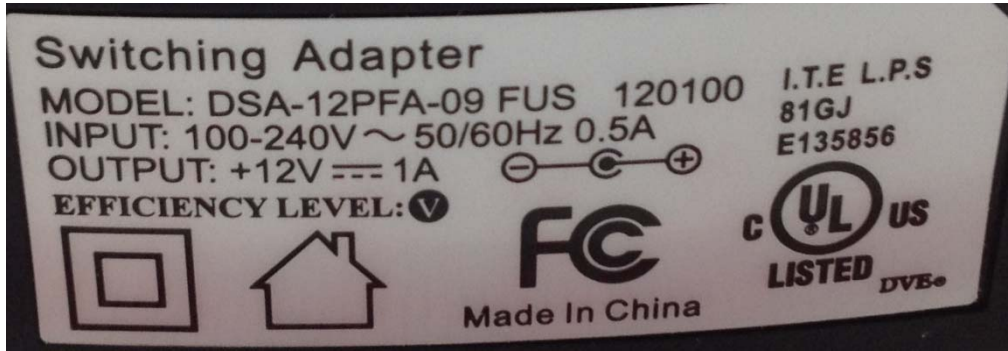

TWO ANTENNA

NETWORK CABLE

TELEPHONE WIRE

SPLITTER

THE ADAPTER DSA-12PFA-09 FUS 120100

THE ADAPTER DSA-12PFA-09 FUS 120100

THE LABEL OF ADAPTER DSA-12PFA-09 FUS 120100

THE ADAPTER DSA-12CA-12 120100