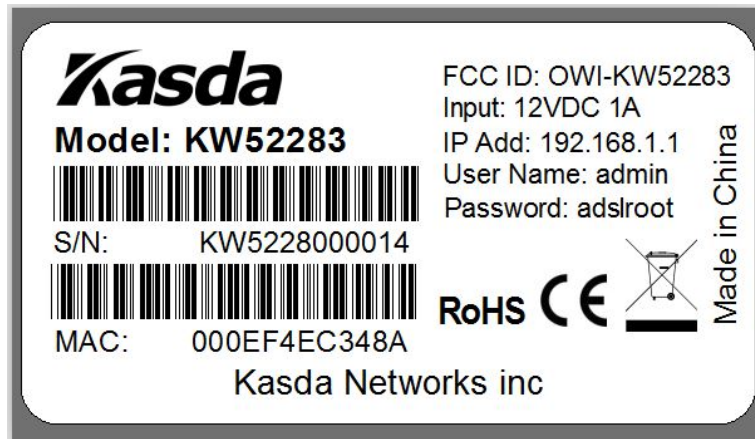

## EXHIBIT A - FCC ID LABEL AND LOCATION

### FCC ID Label

### FCC ID Label Location Information

The label shown shall be permanently affixed at a conspicuous location on the device and be readily visible to the user at the time purchase (Labeling requirements per 2.925)