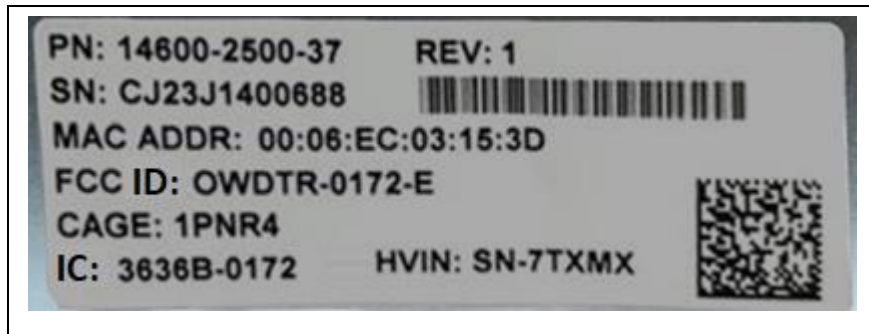

ID Label

Permanent adhesive permanently affixes the ID label to the device for its expected lifetime in the environment in which it will be operated.

ID Label Location on Back of EUT