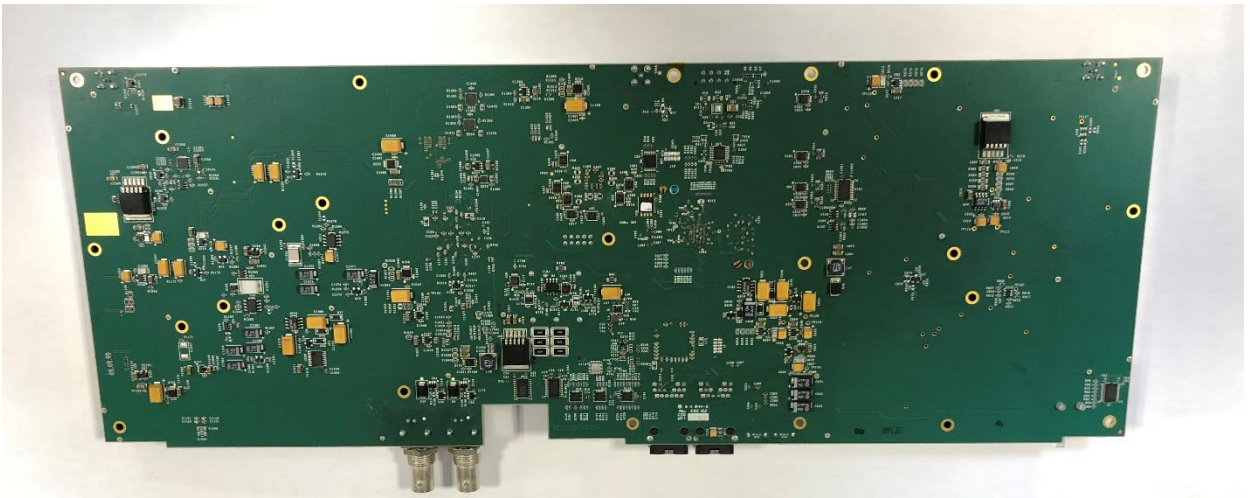

Internal Photos  
FCC ID: OWDTR-0168-E / IC: 3636B-0168

Top Open

TRB Covered - Top View

Internal Photos  
FCC ID: OWDTR-0168-E / IC: 3636B-0168

TRB Uncovered - Top View

TRB - Bottom View

Internal Photos  
FCC ID: OWDTR-0168-E / IC: 3636B-0168

Top Open – Inputs labeled

Internal Photos  
FCC ID: OWDTR-0168-E / IC: 3636B-0168

Top Open – RX/TX

Internal Photos  
FCC ID: OWDTR-0168-E / IC: 3636B-0168

PA Assembly - Top

PA Assembly - Bottom

Internal Photos  
FCC ID: OWDTR-0168-E / IC: 3636B-0168

Front

Internal Photos  
FCC ID: OWDTR-0168-E / IC: 3636B-0168

Back