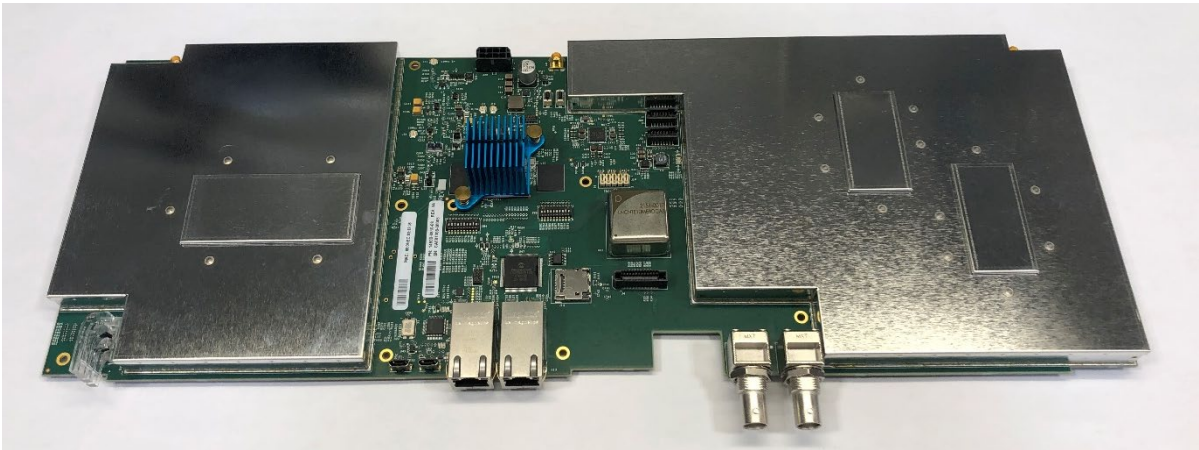

Internal Photos  
FCC ID: OWDTR-0168-E / IC: 3636B-0168

Top Open

TRB Covered - Top View

Internal Photos  
FCC ID: OWDTR-0168-E / IC: 3636B-0168

TRB Uncovered - Top View

TRB - Bottom View

Internal Photos  
FCC ID: OWDTR-0168-E / IC: 3636B-0168

Top Open – Inputs labeled

Internal Photos  
FCC ID: OWDTR-0168-E / IC: 3636B-0168

Top Open – RX/TX

Internal Photos  
FCC ID: OWDTR-0168-E / IC: 3636B-0168

PA Assembly - Top

PA Assembly - Bottom

Internal Photos  
FCC ID: OWDTR-0168-E / IC: 3636B-0168

Front

Internal Photos  
FCC ID: OWDTR-0168-E / IC: 3636B-0168

Back