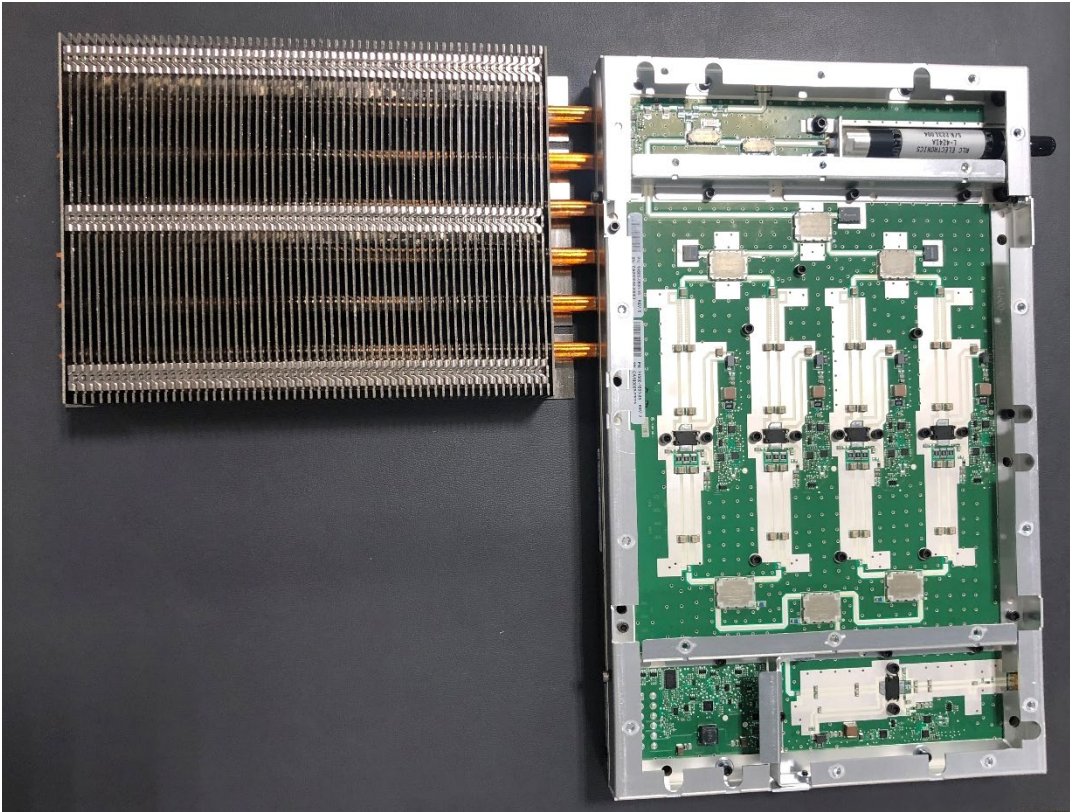

Internal Photos  
FCC ID: OWDTR-0168-E / IC: 3636B-0168

Top Open

TRB Covered - Top View

Internal Photos  
FCC ID: OWDTR-0168-E / IC: 3636B-0168

TRB Uncovered - Top View

TRB - Bottom View

Internal Photos  
FCC ID: OWDTR-0168-E / IC: 3636B-0168

Top Open – Inputs labeled

Internal Photos  
FCC ID: OWDTR-0168-E / IC: 3636B-0168

Top Open – RX/TX

Internal Photos  
FCC ID: OWDTR-0168-E / IC: 3636B-0168

PA Assembly - Top

PA Assembly - Bottom

Internal Photos  
FCC ID: OWDTR-0168-E / IC: 3636B-0168

Front

Internal Photos  
FCC ID: OWDTR-0168-E / IC: 3636B-0168

Back