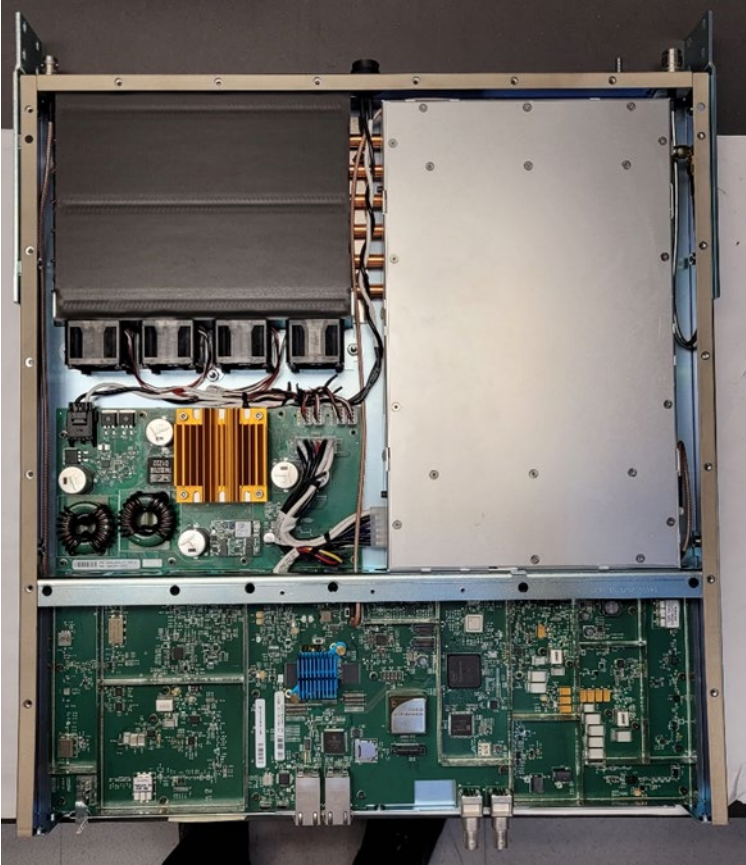

Internal Photos  
FCC ID: OWDTR-0168-E / IC: 3636B-0168

Top Open

TRB Covered - Top View

Internal Photos  
FCC ID: OWDTR-0168-E / IC: 3636B-0168

TRB Uncovered - Top View

TRB - Bottom View

Internal Photos  
FCC ID: OWDTR-0168-E / IC: 3636B-0168

Top Open – Inputs labeled

Internal Photos  
FCC ID: OWDTR-0168-E / IC: 3636B-0168

Top Open – RX/TX

Internal Photos  
FCC ID: OWDTR-0168-E / IC: 3636B-0168

PA Assembly - Top

PA Assembly - Bottom

Internal Photos  
FCC ID: OWDTR-0168-E / IC: 3636B-0168

Front

Internal Photos  
FCC ID: OWDTR-0168-E / IC: 3636B-0168

Back