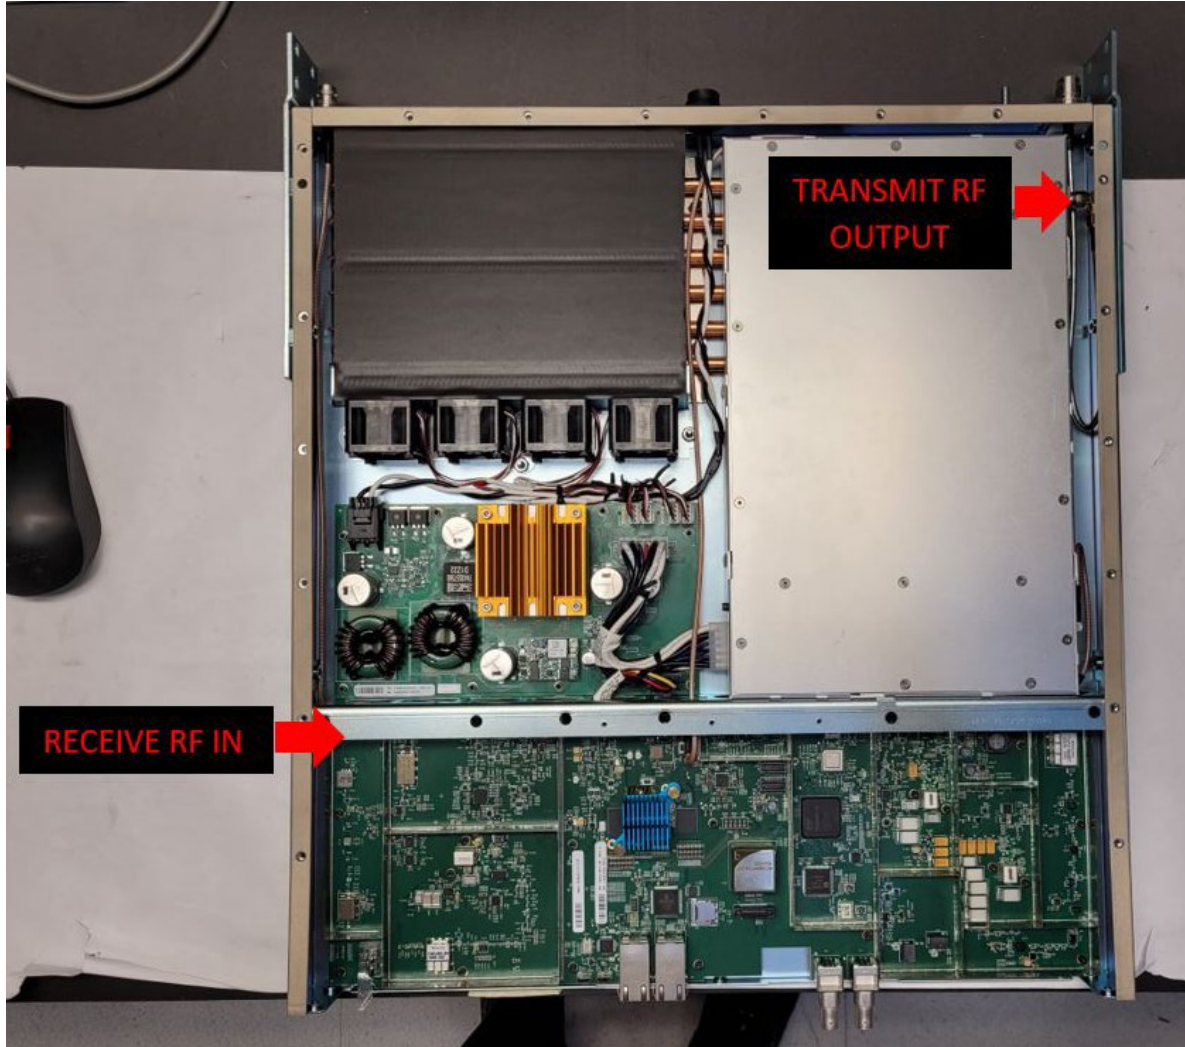

Internal Photos  
FCC ID: OWDTR-0168-E / IC: 3636B-0168

Top Open

TRB Covered - Top View

Internal Photos  
FCC ID: OWDTR-0168-E / IC: 3636B-0168

TRB Uncovered - Top View

TRB - Bottom View

Internal Photos  
FCC ID: OWDTR-0168-E / IC: 3636B-0168

Top Open – Inputs labeled

Internal Photos  
FCC ID: OWDTR-0168-E / IC: 3636B-0168

Top Open – RX/TX

Internal Photos  
FCC ID: OWDTR-0168-E / IC: 3636B-0168

PA Assembly - Top

PA Assembly - Bottom

Internal Photos  
FCC ID: OWDTR-0168-E / IC: 3636B-0168

Front

Internal Photos  
FCC ID: OWDTR-0168-E / IC: 3636B-0168

Back