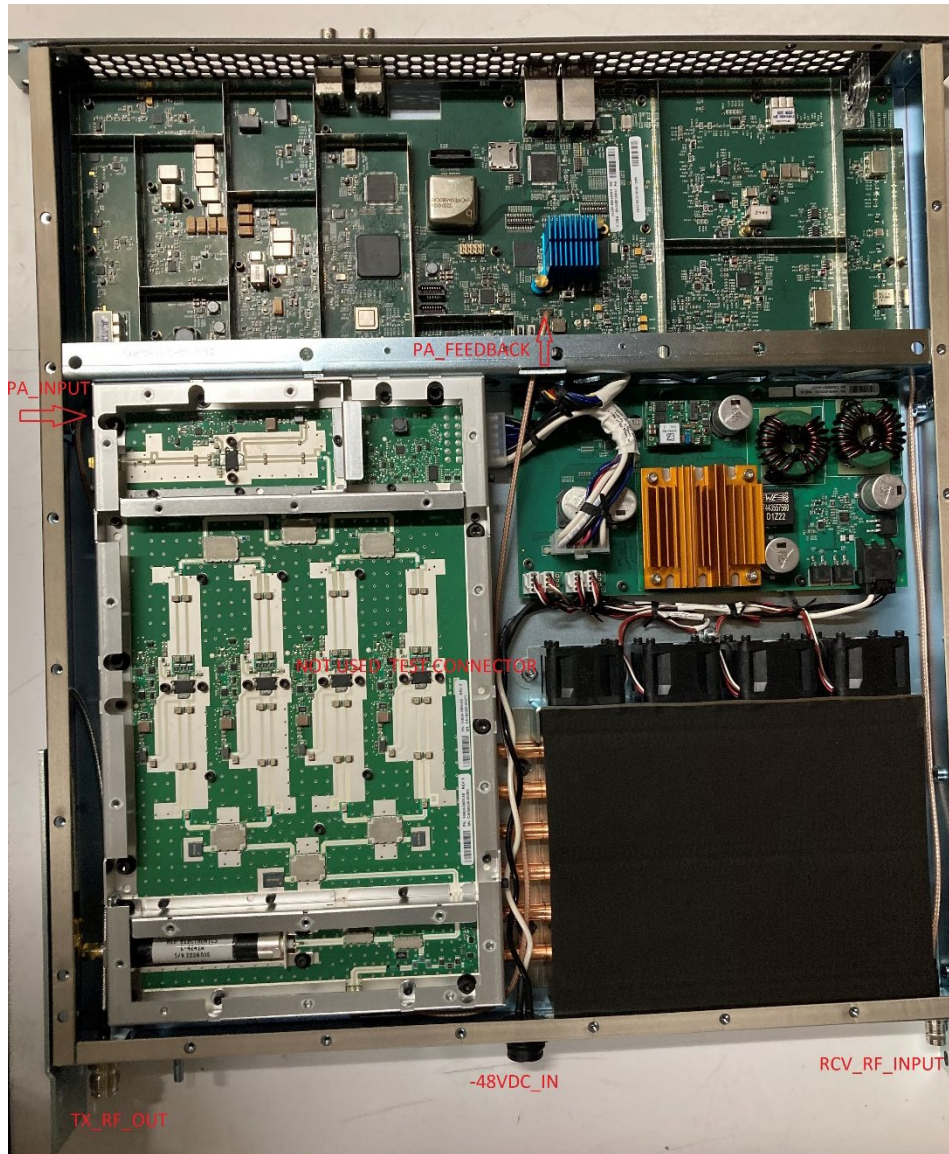

Internal Photos  
FCC ID: OWDTR-0168-E / IC: 3636B-0168

Top Open

TRB Covered - Top View

Internal Photos  
FCC ID: OWDTR-0168-E / IC: 3636B-0168

TRB Uncovered - Top View

TRB - Bottom View

Internal Photos  
FCC ID: OWDTR-0168-E / IC: 3636B-0168

Top Open – Inputs labeled

Internal Photos  
FCC ID: OWDTR-0168-E / IC: 3636B-0168

Top Open – RX/TX

Internal Photos  
FCC ID: OWDTR-0168-E / IC: 3636B-0168

PA Assembly - Top

PA Assembly - Bottom

Internal Photos  
FCC ID: OWDTR-0168-E / IC: 3636B-0168

Front

Internal Photos  
FCC ID: OWDTR-0168-E / IC: 3636B-0168

Back