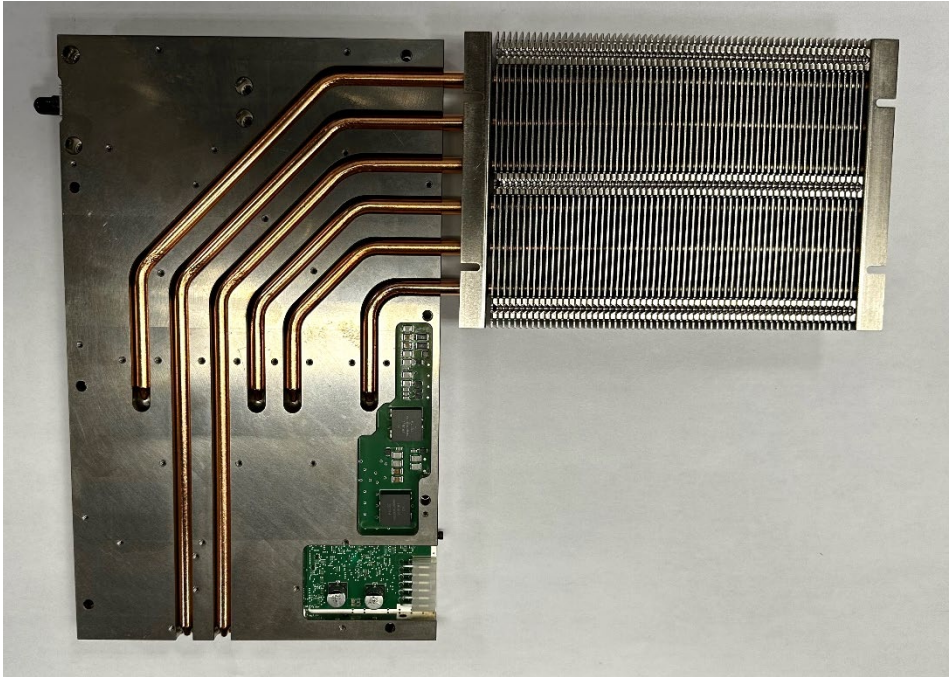

Internal Photos  
FCC ID: OWDTR-0168-E / IC: 3636B-0168

Top Open

TRB Covered - Top View

Internal Photos  
FCC ID: OWDTR-0168-E / IC: 3636B-0168

TRB Uncovered - Top View

TRB - Bottom View

Internal Photos  
FCC ID: OWDTR-0168-E / IC: 3636B-0168

Top Open – Inputs labeled

Internal Photos  
FCC ID: OWDTR-0168-E / IC: 3636B-0168

Top Open – RX/TX

Internal Photos  
FCC ID: OWDTR-0168-E / IC: 3636B-0168

PA Assembly - Top

PA Assembly - Bottom

Internal Photos  
FCC ID: OWDTR-0168-E / IC: 3636B-0168

Front

Internal Photos  
FCC ID: OWDTR-0168-E / IC: 3636B-0168

Back