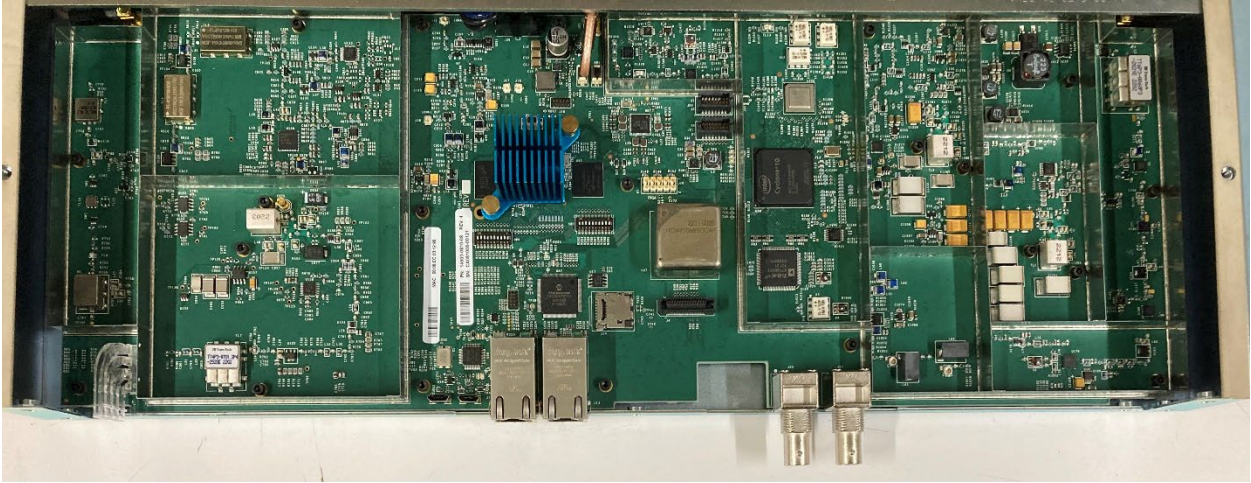

Internal Photos  
FCC ID: OWDTR-0168-E / IC: 3636B-0168

Top Open

TRB Covered - Top View

Internal Photos  
FCC ID: OWDTR-0168-E / IC: 3636B-0168

TRB Uncovered - Top View

TRB - Bottom View

Internal Photos  
FCC ID: OWDTR-0168-E / IC: 3636B-0168

Top Open – Inputs labeled

Internal Photos  
FCC ID: OWDTR-0168-E / IC: 3636B-0168

Top Open – RX/TX

Internal Photos  
FCC ID: OWDTR-0168-E / IC: 3636B-0168

PA Assembly - Top

PA Assembly - Bottom

Internal Photos  
FCC ID: OWDTR-0168-E / IC: 3636B-0168

Front

Internal Photos  
FCC ID: OWDTR-0168-E / IC: 3636B-0168

Back