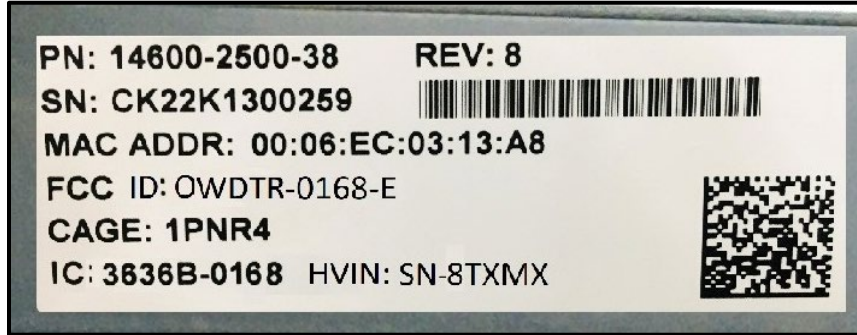

ID Label

Permanent adhesive permanently affixes the ID label to the device for its expected lifetime in the environment in which it will be operated.

ID Label Location on Back of EUT