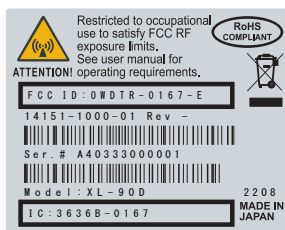

Serial Number Label
SCALE 2 : 1

XL-90D print example
SCALE 1 : 1

EUT Front, Lower Left Corner
ID Label Location