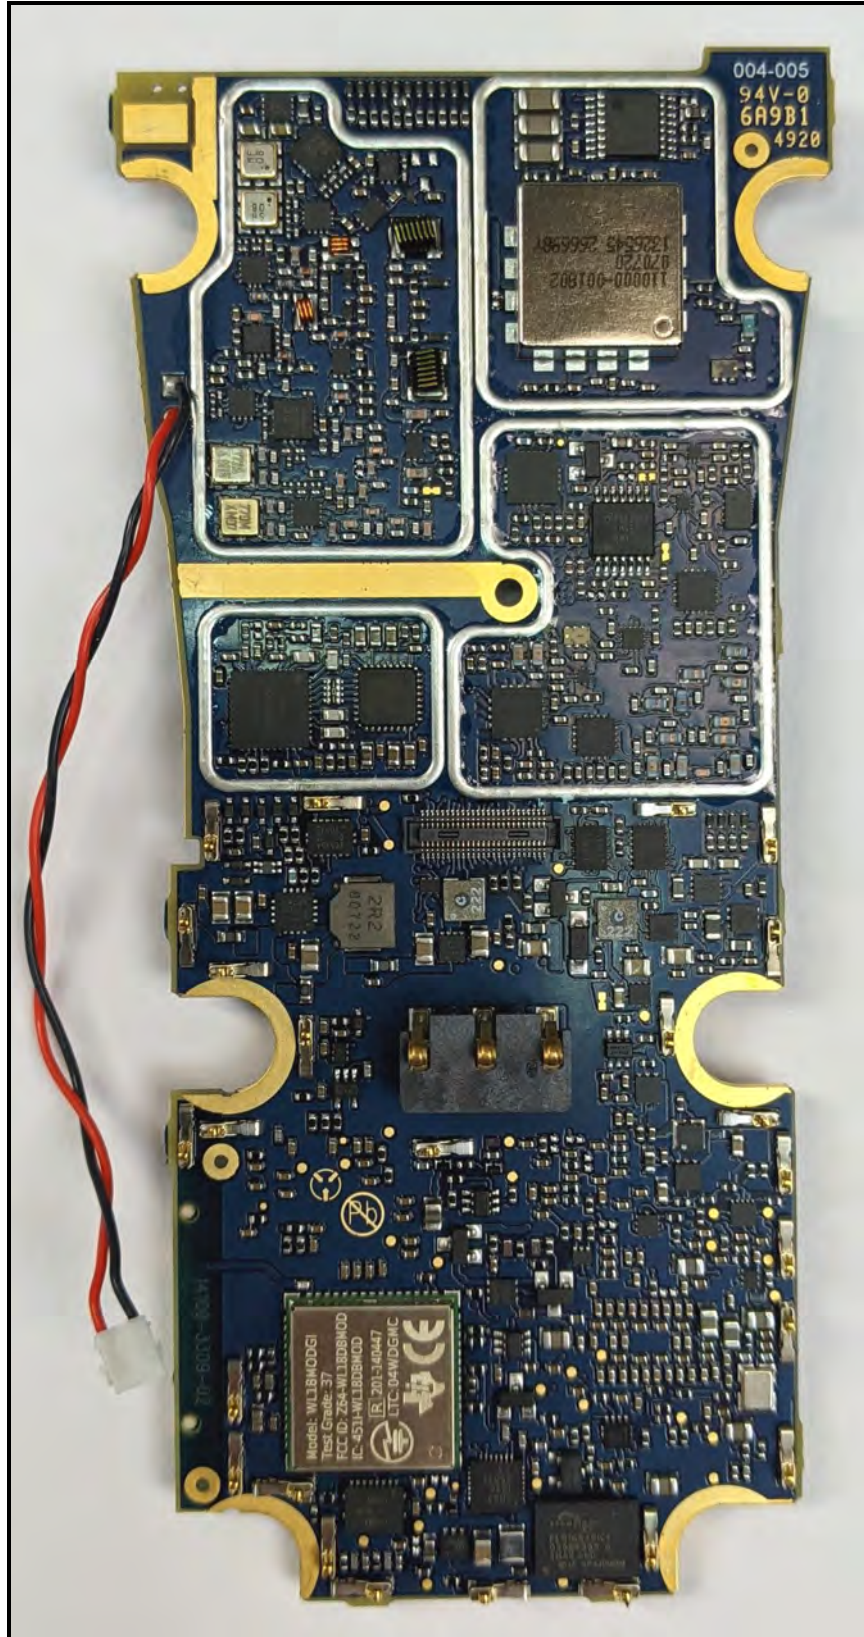

XL-400P Internal Photos

Top View with Shields

XL-400P Internal Photos

Top View without Shields

XL-400P Internal Photos

Bottom View with Shields

XL-400P Internal Photos

Bottom View without Shields

XL-400P Internal Photos

BT/Wi-Fi Module Location

XL-400P Internal Photos

BT/Wi-Fi Antenna Feed Point

XL-400P Internal Photos

BT/Wi-Fi Antenna

XL-400P Internal Photos

Main Board Installed in Chassis

XL-400P Internal Photos

Chassis without Main Board

XL-400P Internal Photos

Front Cover Assembly

XL-400P Internal Photos

Keypad Board – Top View

XL-400P Internal Photos

Keypad Board – Bottom View