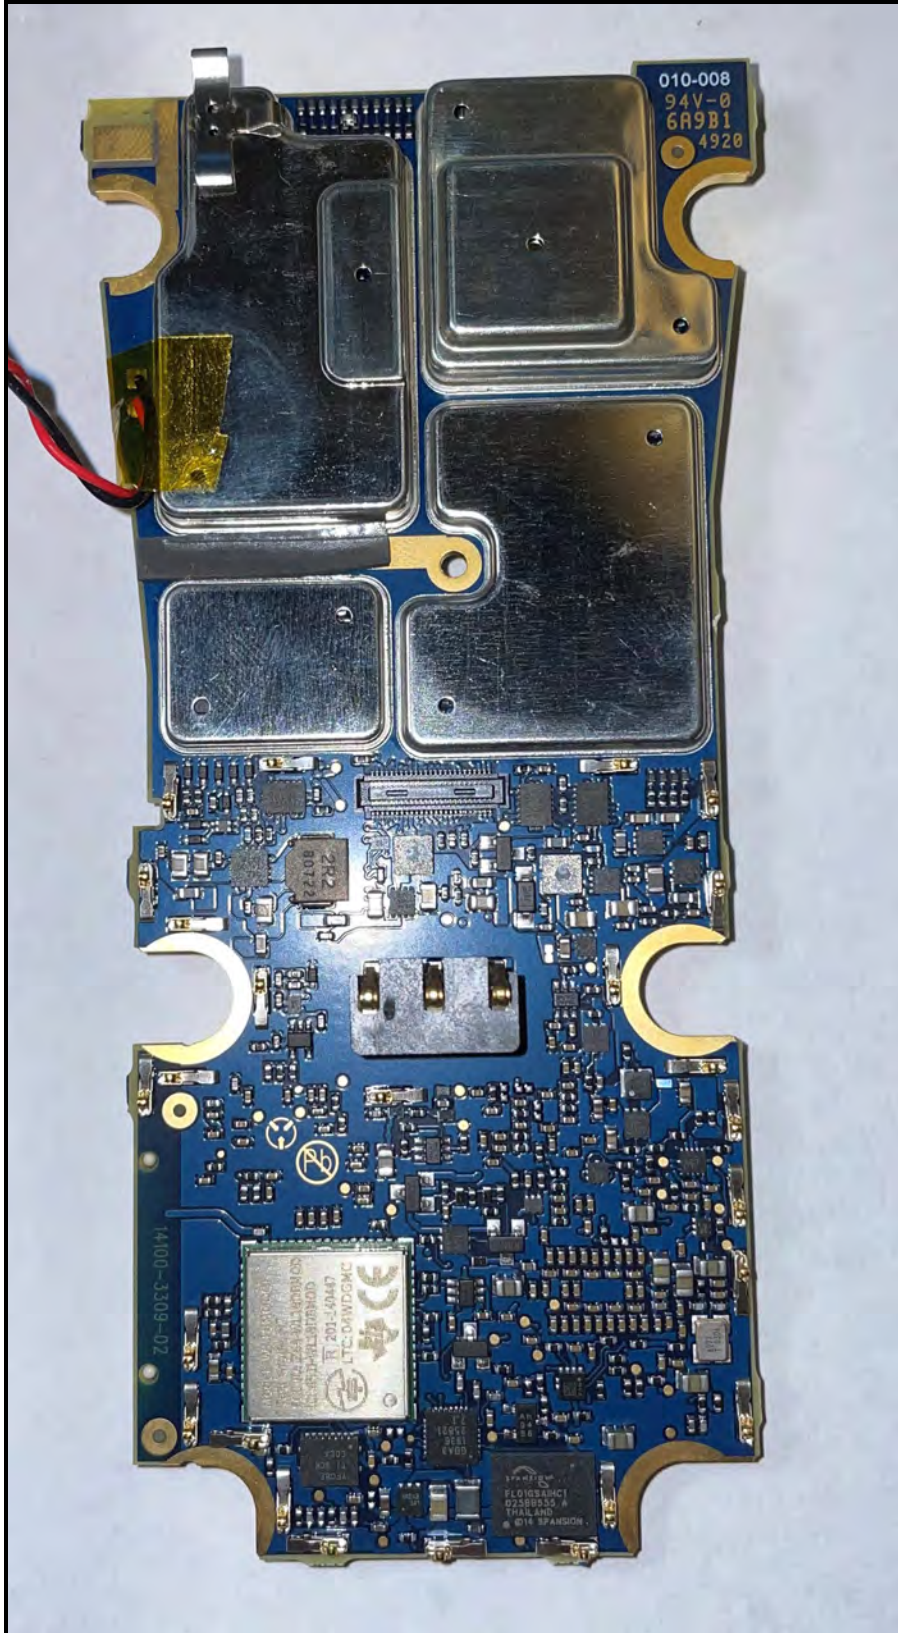

XL-400P Internal Photos

Top View with Shields

XL-400P Internal Photos

Top View without Shields

XL-400P Internal Photos

Bottom View with Shields

XL-400P Internal Photos

Bottom View without Shields

XL-400P Internal Photos

BT/Wi-Fi Module Location

XL-400P Internal Photos

BT/Wi-Fi Antenna Feed Point

XL-400P Internal Photos

BT/Wi-Fi Antenna

XL-400P Internal Photos

Main Board Installed in Chassis

XL-400P Internal Photos

Chassis without Main Board

XL-400P Internal Photos

Front Cover Assembly

XL-400P Internal Photos

Keypad Board – Top View

XL-400P Internal Photos

Keypad Board – Bottom View