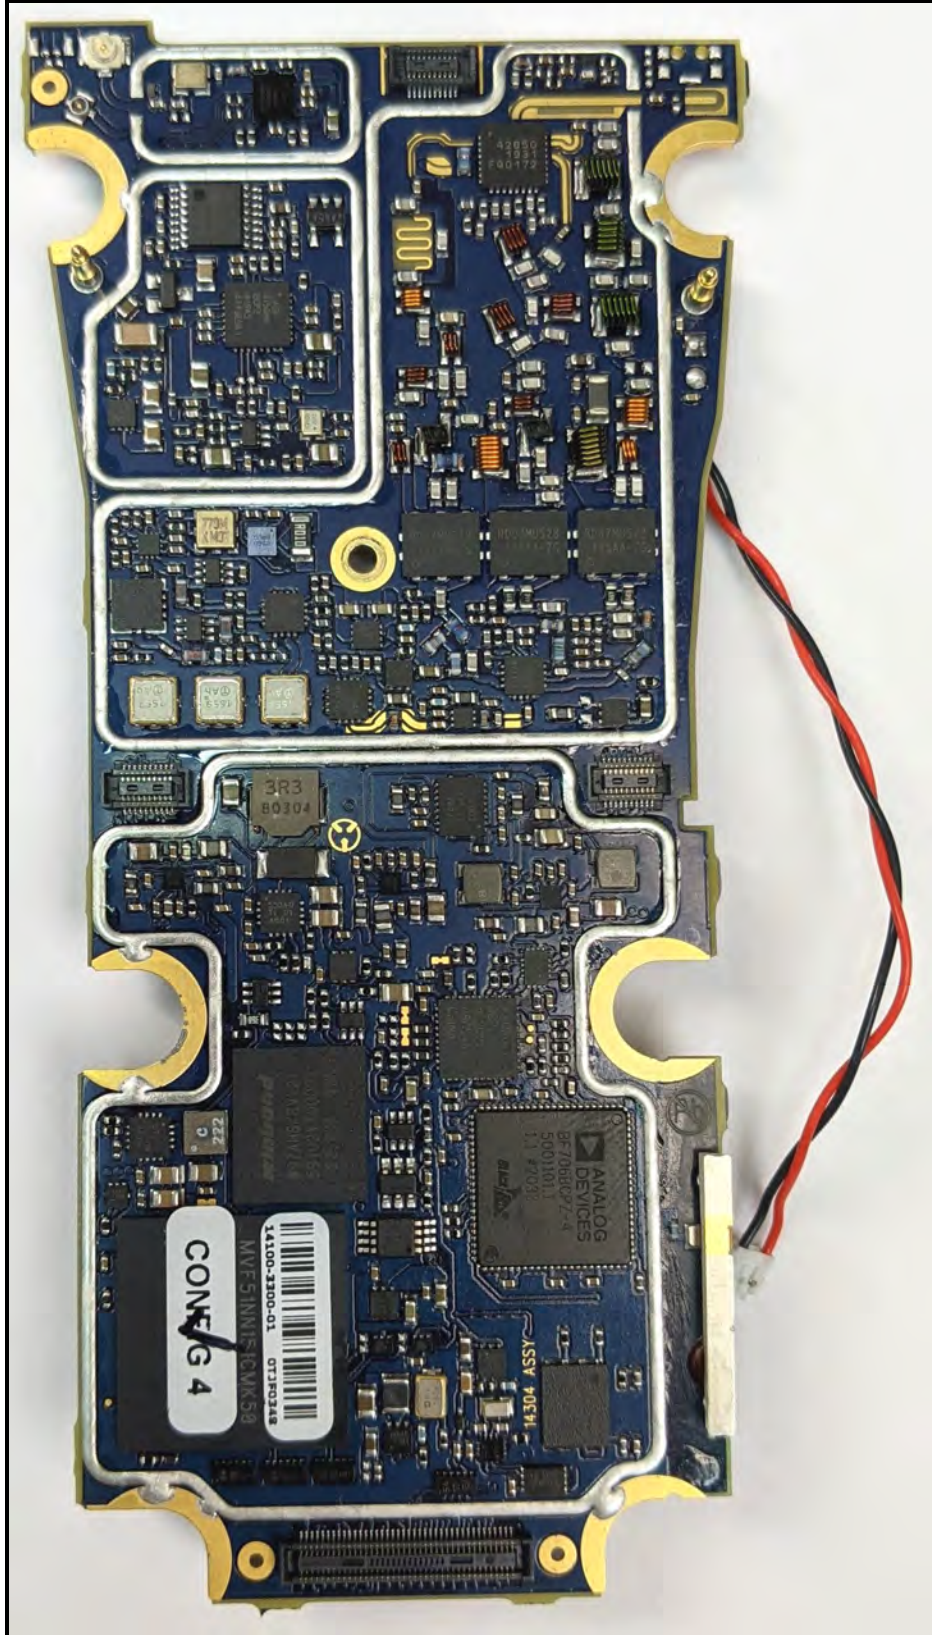

XL-400P Internal Photos

Top View with Shields

XL-400P Internal Photos

Top View without Shields

XL-400P Internal Photos

Bottom View with Shields

XL-400P Internal Photos

Bottom View without Shields

XL-400P Internal Photos

BT/Wi-Fi Module Location

XL-400P Internal Photos

BT/Wi-Fi Antenna Feed Point

XL-400P Internal Photos

BT/Wi-Fi Antenna

XL-400P Internal Photos

Main Board Installed in Chassis

XL-400P Internal Photos

Chassis without Main Board

XL-400P Internal Photos

Front Cover Assembly

XL-400P Internal Photos

Keypad Board – Top View

XL-400P Internal Photos

Keypad Board – Bottom View