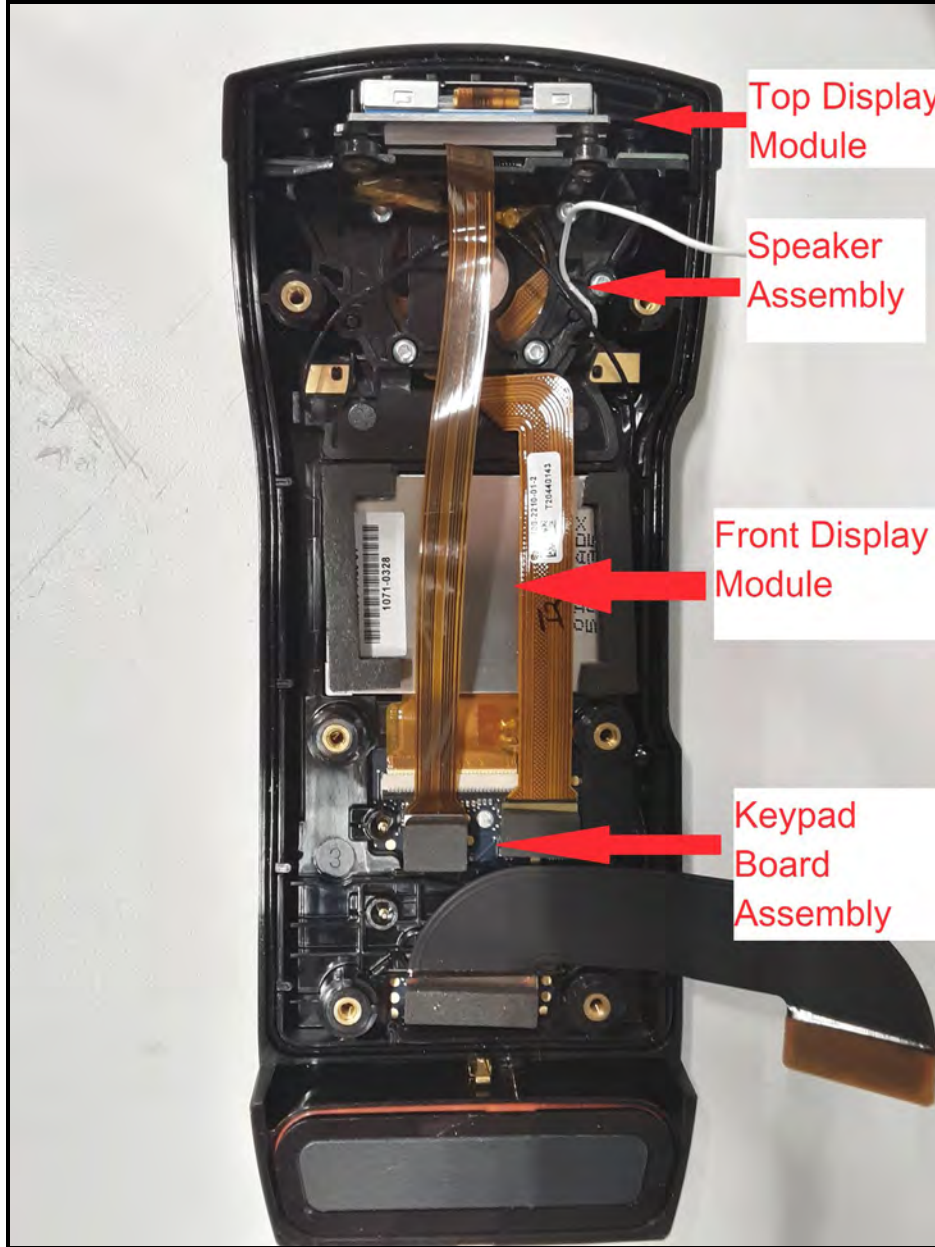

XL-400P Internal Photos

Top View with Shields

XL-400P Internal Photos

Top View without Shields

XL-400P Internal Photos

Bottom View with Shields

XL-400P Internal Photos

Bottom View without Shields

XL-400P Internal Photos

BT/Wi-Fi Module Location

XL-400P Internal Photos

BT/Wi-Fi Antenna Feed Point

XL-400P Internal Photos

BT/Wi-Fi Antenna

XL-400P Internal Photos

Main Board Installed in Chassis

XL-400P Internal Photos

Chassis without Main Board

XL-400P Internal Photos

Front Cover Assembly

XL-400P Internal Photos

Keypad Board – Top View

XL-400P Internal Photos

Keypad Board – Bottom View