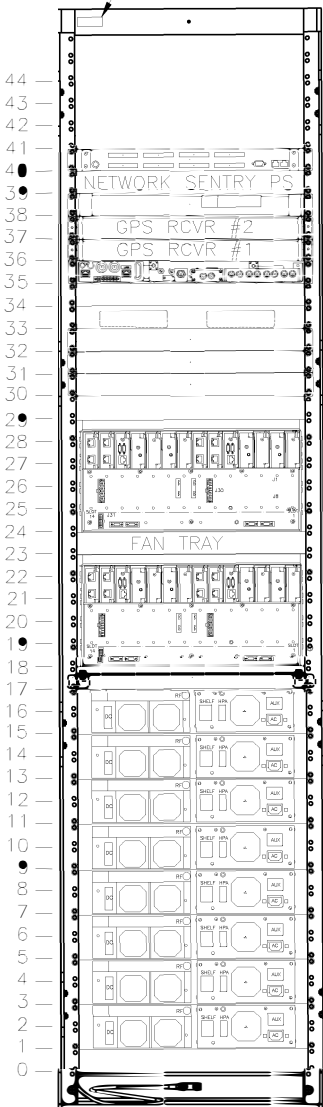

Harris Corporation

MODEL: MASV – 700M1 – A

IC: 3636B – 0159

FCC ID: OWDTR – 0159 – E

SER. #: 8054022

Cage: 1PNR4

ASSEMBLED IN USA WITH U.S. AND FOREIGN PARTS

HVIN/Model MASV-700M1-A ID Label Sample

▲ **DETAIL "A"**
TYPICAL
NAMEPLATE WITH
FCC/ISEDs PLACEMENT

ID LABEL LOCATION TOP REAR CORNER OF RACK

SEE DETAIL ▲

REAR VIEW
MID-RAIL