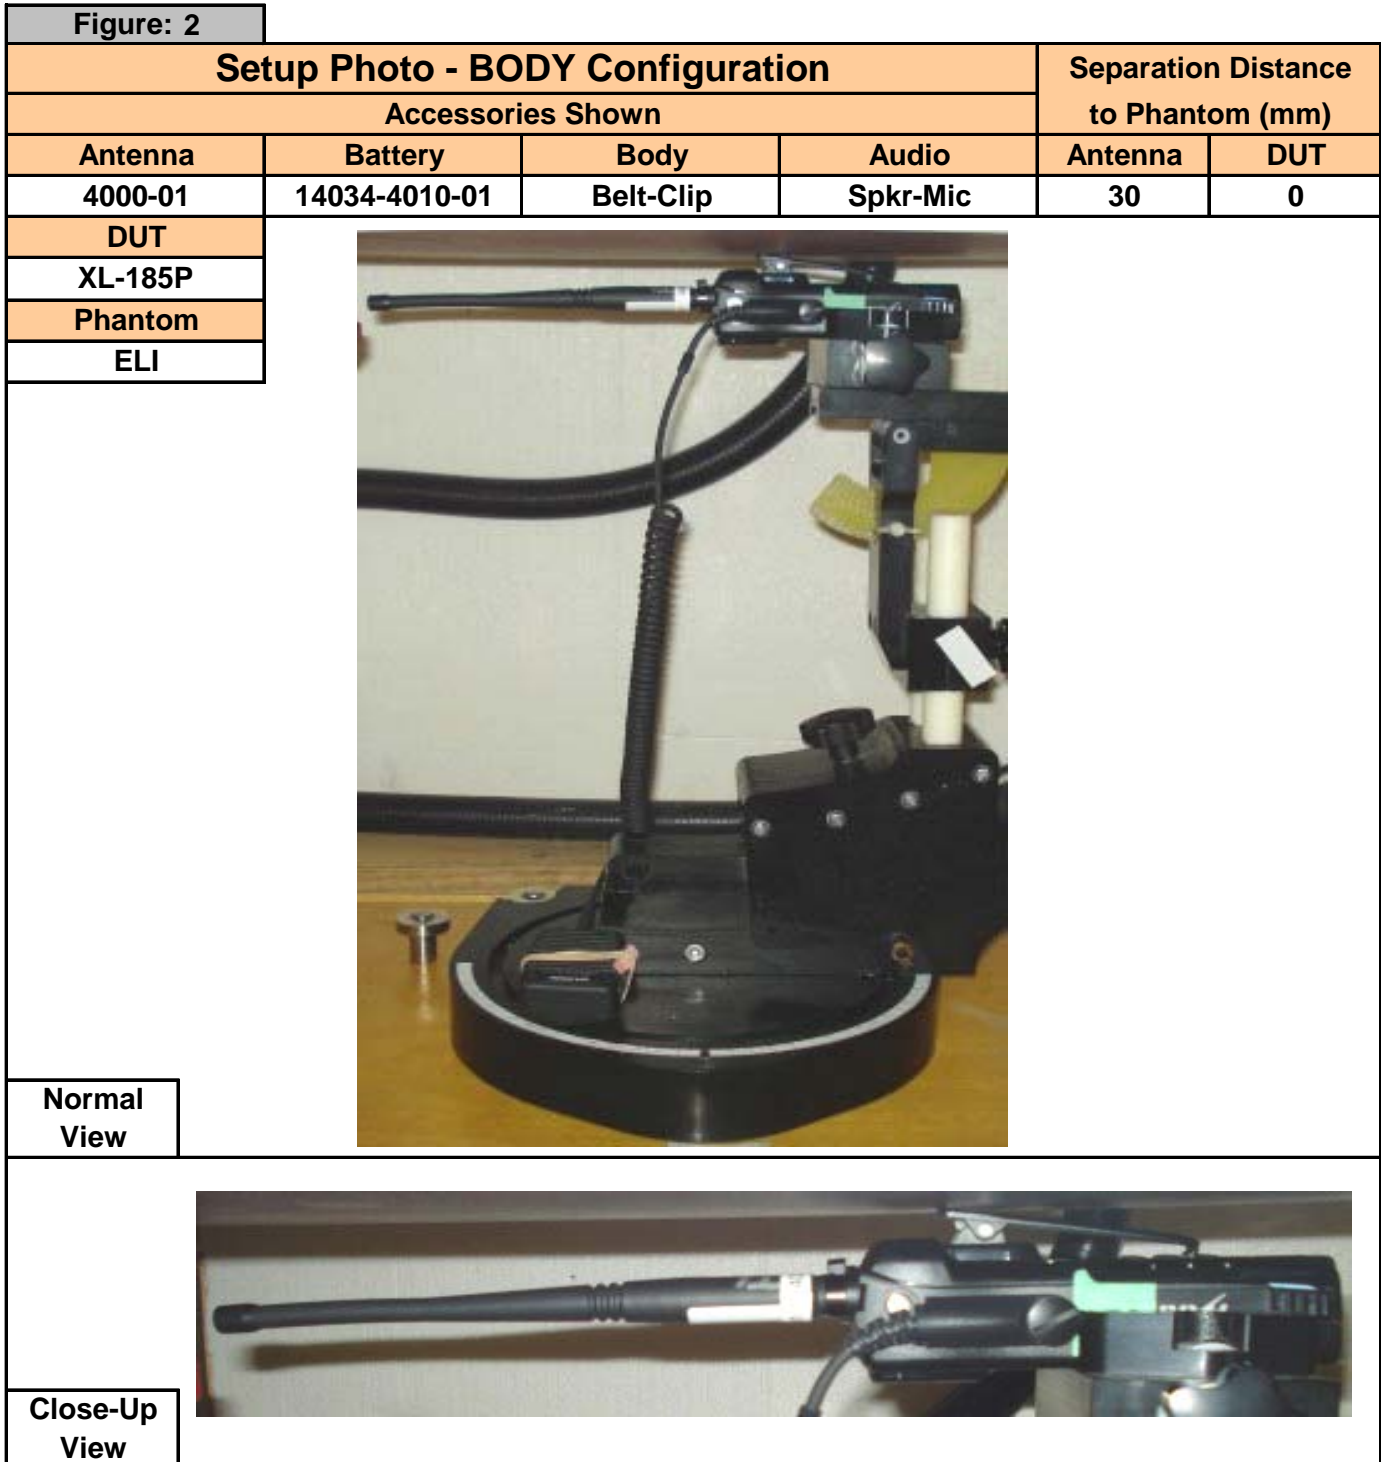

APPENDIX C - SETUP PHOTOS

Figure: 1

Setup Photo - BODY Configuration				Separation Distance to Phantom (mm)	
Accessories Shown				Antenna	DUT
Antenna	Battery	Body	Audio		
4420-01	14034-4010-01	Belt-Clip	Spkr-Mic	30	0
DUT					
XL-185P					
Phantom					
ELI					
Normal View					
Close-Up View					