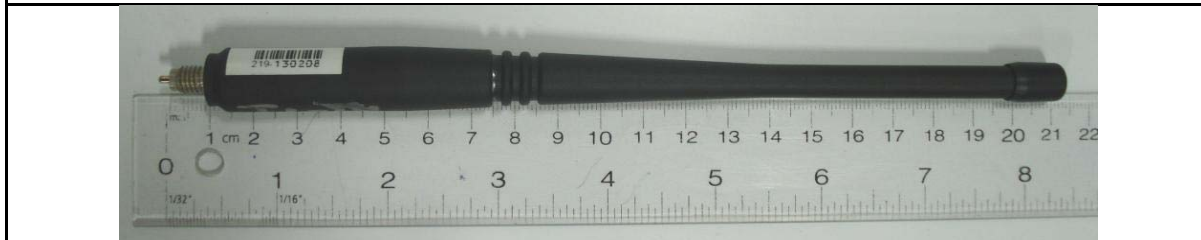

Part Number

12082-0600-01 Standard Speaker Microphone

Figure	14035-4000-01 Antenna
D6	

Figure	14035-4420-01 Antenna
D7	

Figure	14035-4440-01 Antenna
D8	

Figure	14035-4440-02 Antenna
D9	
	

Figure	KRY 101 1609/1 Leather Belt Loop w/ 12082-3230-01 D-Swivel
D10	
Front	
	
Back	
	
Side	
	