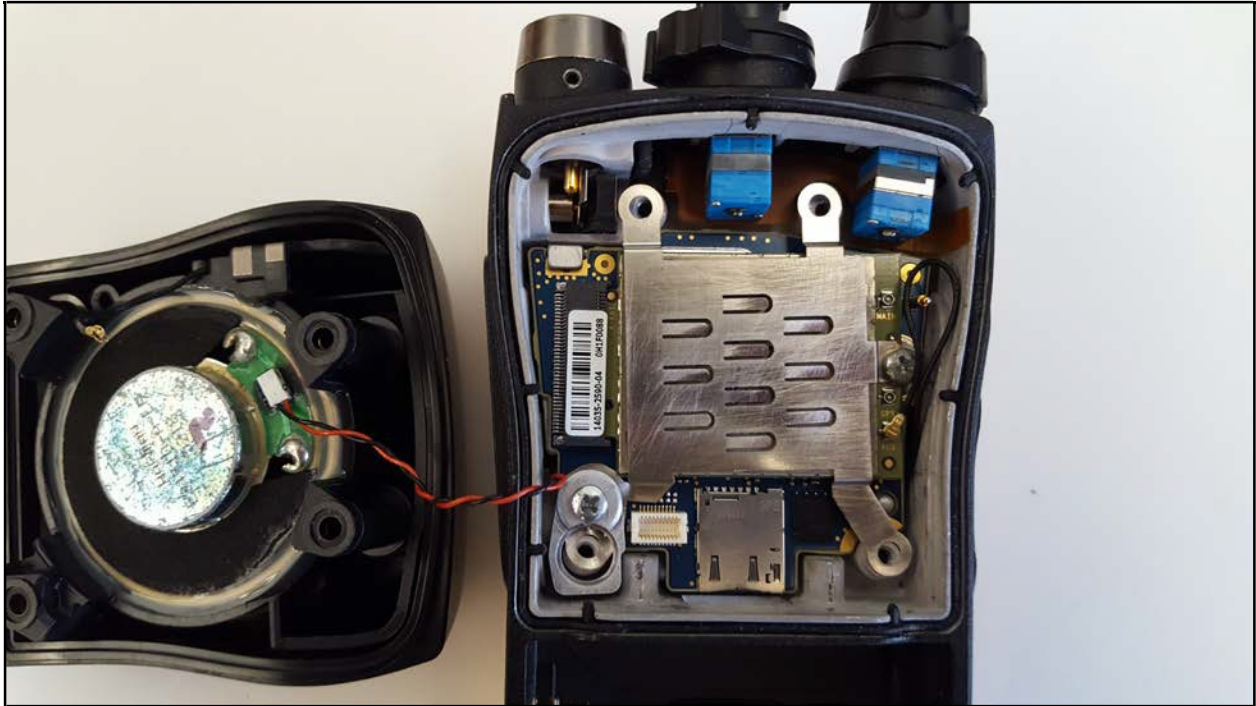

OWDTR-0143-E Internal Photographs
-NA models (with LTE module)

Rear Cover Removed

Rear Cover and Grounding Strap Removed; LTE Module

OWDTR-0143-E Internal Photographs
-NA models (with LTE module)

Rear Cover – Inside View

Rear Cover – Exploded View

OWDTR-0143-E Internal Photographs
-NA models (with LTE module)

Grounding Strap – Top

Grounding Strap - Bottom

OWDTR-0143-E Internal Photographs
-NA models (with LTE module)

Expansion Board with LTE Module and LTE Processor Shield - Top

Expansion Board with LTE Module and LTE Processor Shield - Bottom

OWDTR-0143-E Internal Photographs
-NA models (with LTE module)

Expansion Board with LTE Module and no LTE Processor Shield – Top

Expansion Board with LTE Module and no LTE Processor Shield – Bottom