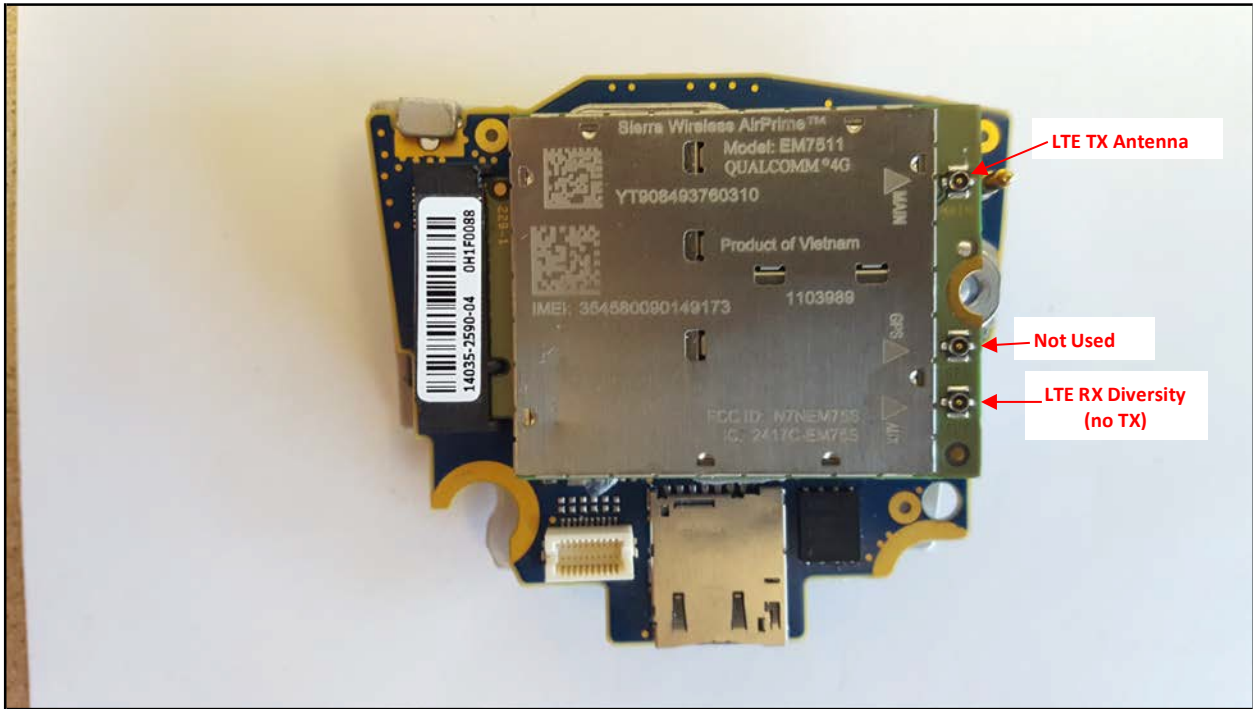

OWDTR-0143-E Internal Photographs
-NA models (with LTE module)

Rear Cover Removed

Rear Cover and Grounding Strap Removed; LTE Module

OWDTR-0143-E Internal Photographs
-NA models (with LTE module)

Rear Cover – Inside View

Rear Cover – Exploded View

OWDTR-0143-E Internal Photographs
-NA models (with LTE module)

Grounding Strap – Top

Grounding Strap - Bottom

OWDTR-0143-E Internal Photographs
-NA models (with LTE module)

Expansion Board with LTE Module and LTE Processor Shield - Top

Expansion Board with LTE Module and LTE Processor Shield - Bottom

OWDTR-0143-E Internal Photographs
-NA models (with LTE module)

Expansion Board with LTE Module and no LTE Processor Shield – Top

Expansion Board with LTE Module and no LTE Processor Shield – Bottom

OWDTR-0143-E Internal Photographs
-NA models (with LTE module)

LTE Processor Shield – Top

LTE Processor Shield – Bottom

OWDTR-0143-E Internal Photographs
-NA models (with LTE module)

Rear Cover and Expansion Board Removed