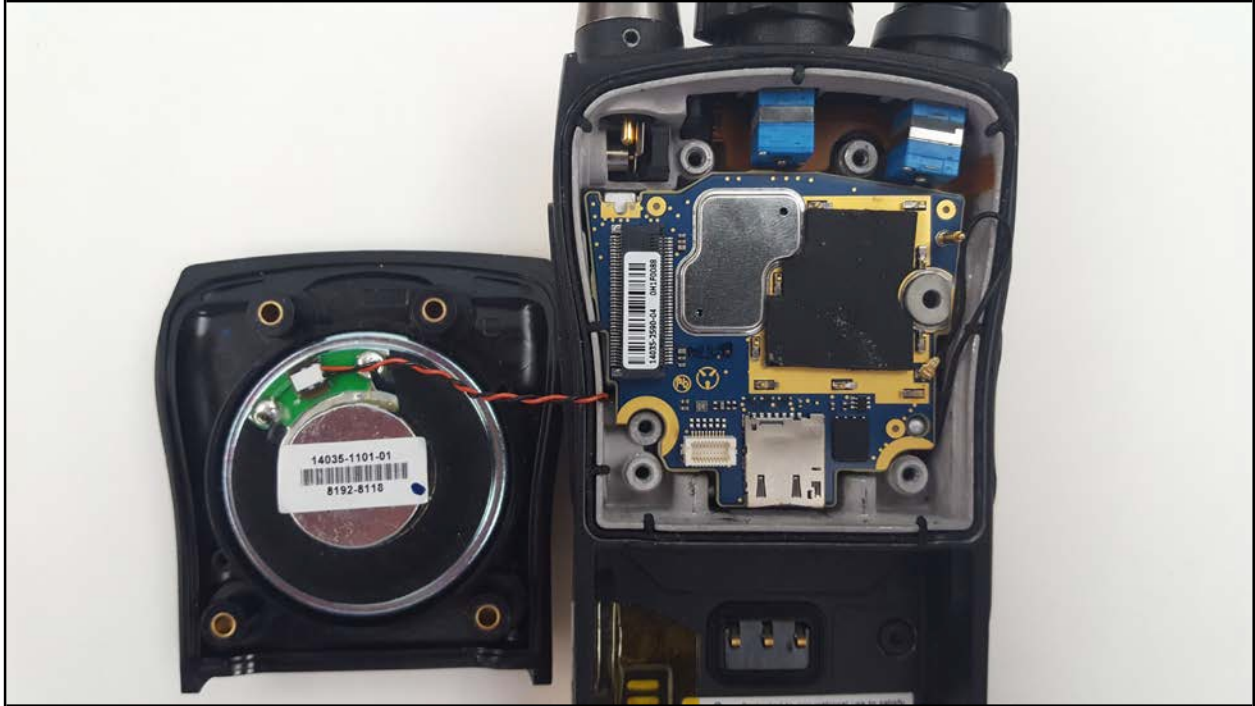

OWDTR-0143-E Internal Photographs
-L models (no LTE module)

Rear Cover Removed; Expansion Board without LTE Module

Expansion Board with LTE Processor Shield – Top

OWDTR-0143-E Internal Photographs
-L models (no LTE module)

Expansion Board with LTE Processor Shield – Bottom

Expansion Board without LTE Processor Shield – Top

OWDTR-0143-E Internal Photographs
-L models (no LTE module)

Expansion Board without LTE Processor Shield – Bottom

LTE Processor Shield – Top

OWDTR-0143-E Internal Photographs
-L models (no LTE module)

LTE Processor Shield – Bottom

Expansion Board Removed