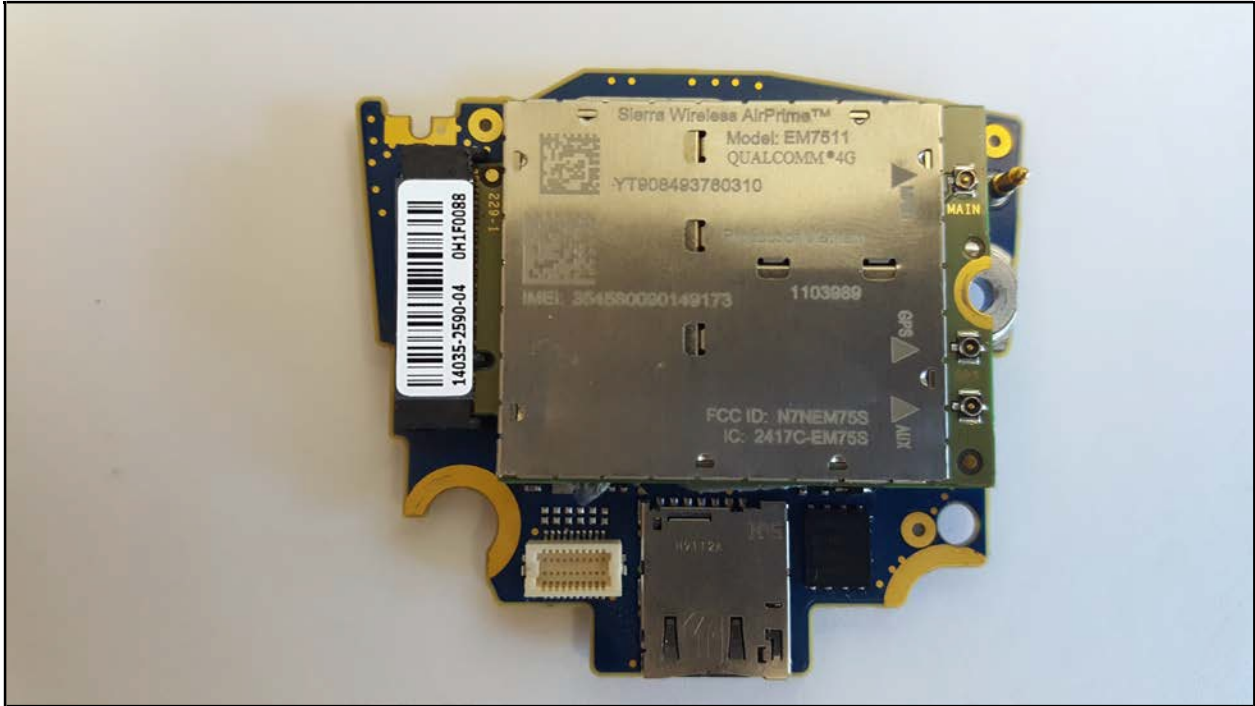

OWDTR-0143-E Internal Photographs
-NA models (with LTE module)

Rear Cover Removed

Rear Cover and Grounding Strap Removed; LTE Module

OWDTR-0143-E Internal Photographs
-NA models (with LTE module)

Rear Cover – Inside View

Rear Cover – Exploded View

OWDTR-0143-E Internal Photographs
-NA models (with LTE module)

Grounding Strap – Top

Grounding Strap - Bottom

OWDTR-0143-E Internal Photographs
-NA models (with LTE module)

Expansion Board with LTE Module and LTE Processor Shield - Top

Expansion Board with LTE Module and LTE Processor Shield - Bottom

OWDTR-0143-E Internal Photographs
-NA models (with LTE module)

Expansion Board with LTE Module and no LTE Processor Shield – Top

Expansion Board with LTE Module and no LTE Processor Shield – Bottom

OWDTR-0143-E Internal Photographs
-NA models (with LTE module)

LTE Processor Shield – Top

LTE Processor Shield – Bottom

OWDTR-0143-E Internal Photographs
-NA models (with LTE module)

Rear Cover and Expansion Board Removed