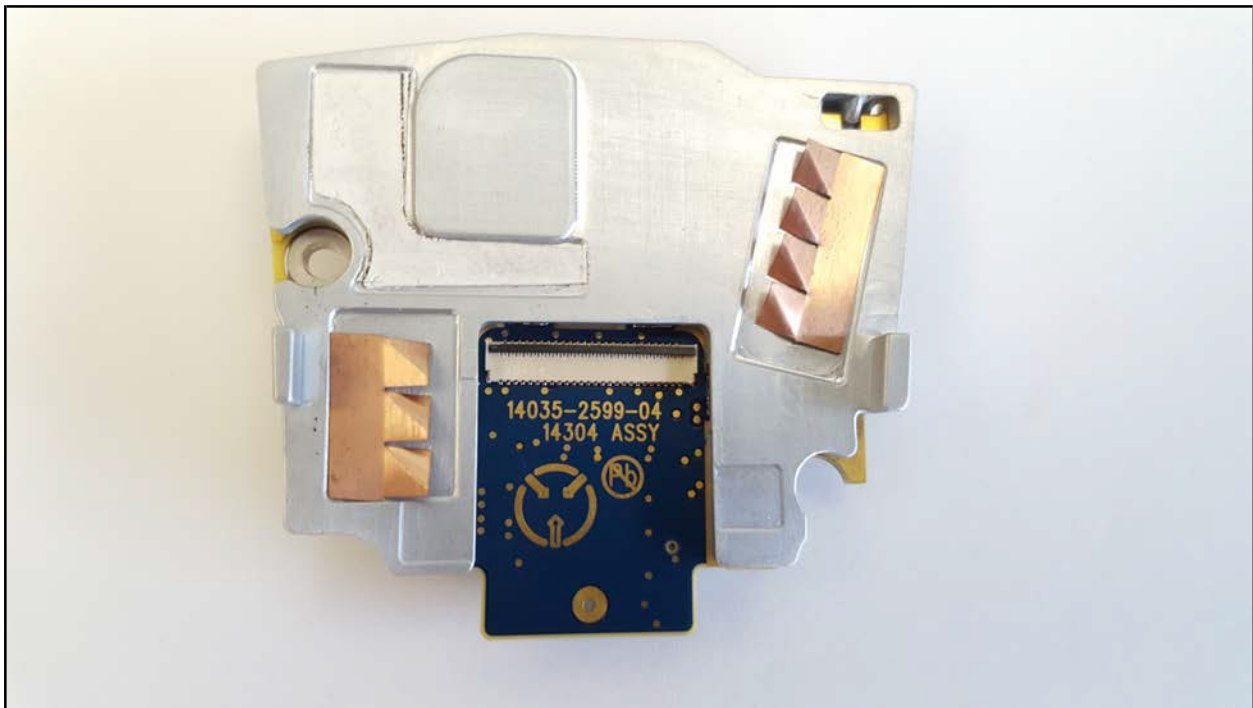

OWDTR-0143-E Internal Photographs
-NA models (with LTE module)

Rear Cover Removed

Rear Cover and Grounding Strap Removed; LTE Module

OWDTR-0143-E Internal Photographs
-NA models (with LTE module)

Rear Cover – Inside View

Rear Cover – Exploded View

OWDTR-0143-E Internal Photographs
-NA models (with LTE module)

Grounding Strap – Top

Grounding Strap - Bottom

OWDTR-0143-E Internal Photographs
-NA models (with LTE module)

Expansion Board with LTE Module and LTE Processor Shield - Top

Expansion Board with LTE Module and LTE Processor Shield - Bottom

OWDTR-0143-E Internal Photographs
-NA models (with LTE module)

Expansion Board with LTE Module and no LTE Processor Shield – Top

Expansion Board with LTE Module and no LTE Processor Shield – Bottom

OWDTR-0143-E Internal Photographs
-NA models (with LTE module)

LTE Processor Shield – Top

LTE Processor Shield – Bottom

OWDTR-0143-E Internal Photographs
-NA models (with LTE module)

Rear Cover and Expansion Board Removed