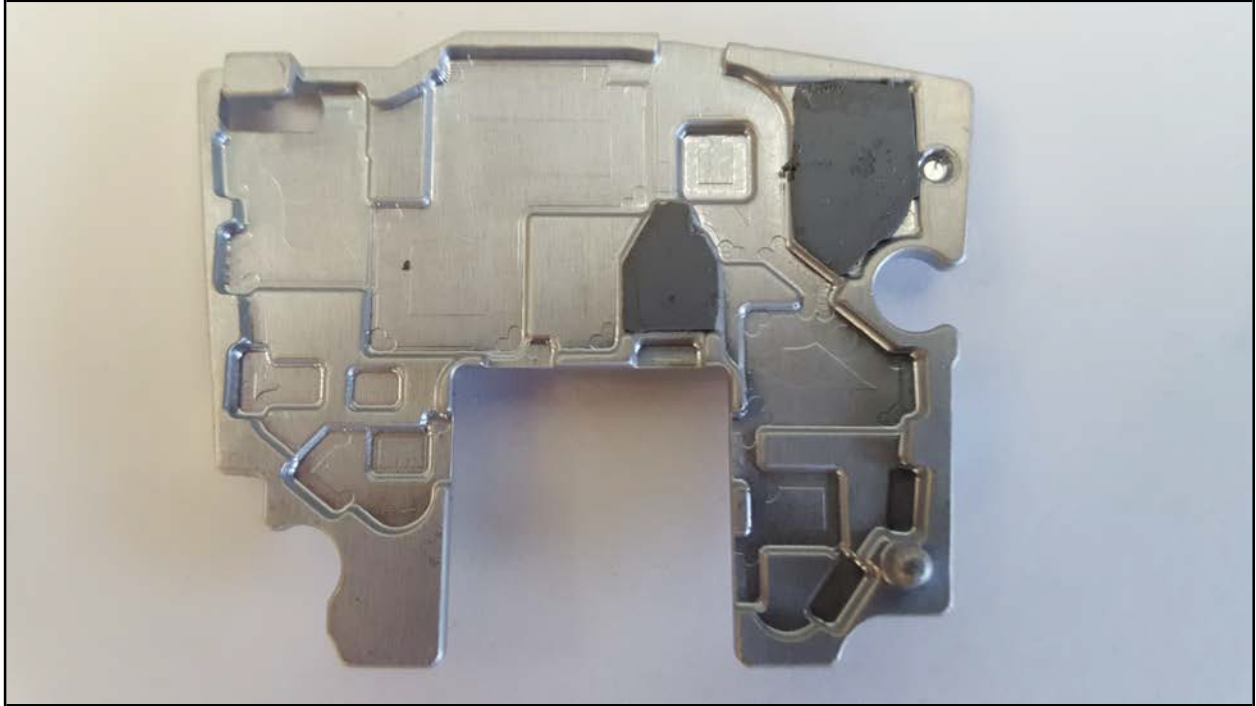

Rear Cover – Exploded View

OWDTR-0143-E Internal Photographs
-NA models (with LTE module)

Grounding Strap – Top

Grounding Strap - Bottom

OWDTR-0143-E Internal Photographs
-NA models (with LTE module)

Expansion Board with LTE Module and LTE Processor Shield - Top

Expansion Board with LTE Module and LTE Processor Shield - Bottom

OWDTR-0143-E Internal Photographs
-NA models (with LTE module)

Expansion Board with LTE Module and no LTE Processor Shield – Top

Expansion Board with LTE Module and no LTE Processor Shield – Bottom

OWDTR-0143-E Internal Photographs
-NA models (with LTE module)

LTE Processor Shield – Top

LTE Processor Shield – Bottom

OWDTR-0143-E Internal Photographs
-NA models (with LTE module)

Rear Cover and Expansion Board Removed