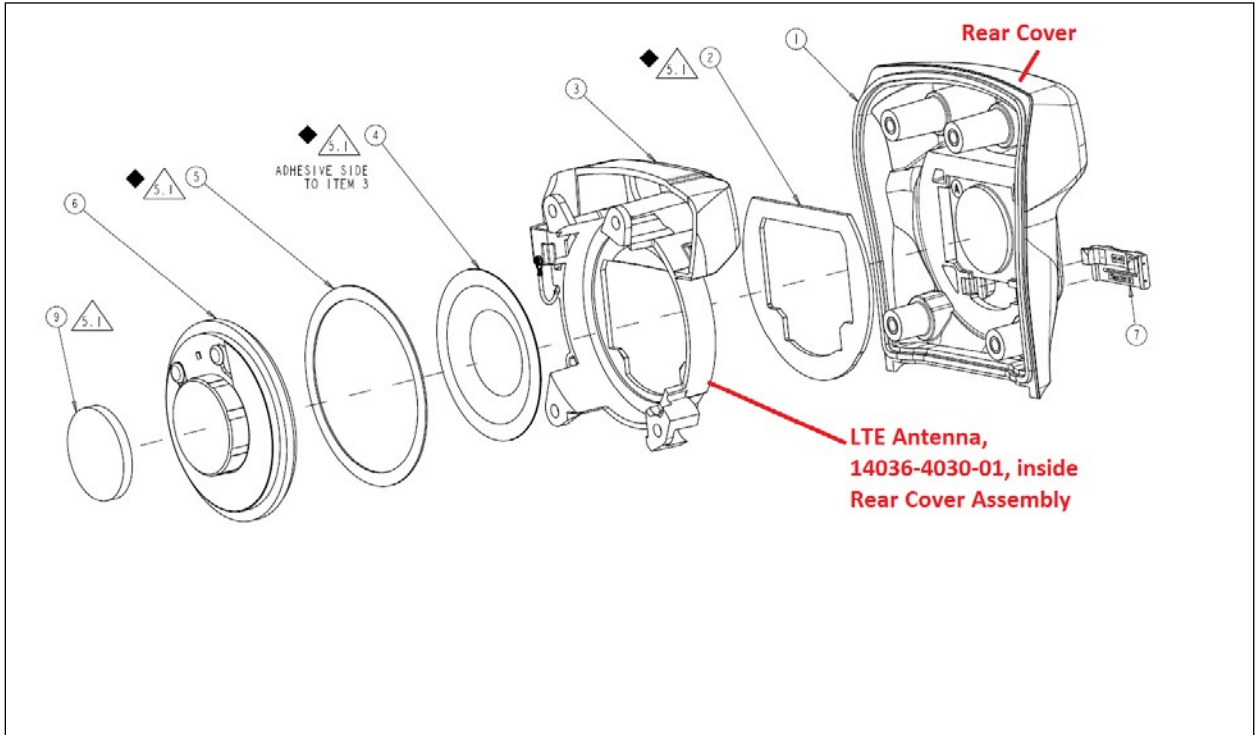

OWDTR-0143-E Internal Photographs
-NA models (with LTE module)

Rear Cover Removed

Rear Cover and Grounding Strap Removed; LTE Module

OWDTR-0143-E Internal Photographs
-NA models (with LTE module)

Rear Cover – Inside View

Rear Cover – Exploded View

OWDTR-0143-E Internal Photographs
-NA models (with LTE module)

Grounding Strap – Top

Grounding Strap - Bottom

OWDTR-0143-E Internal Photographs
-NA models (with LTE module)

Expansion Board with LTE Module and LTE Processor Shield - Top

Expansion Board with LTE Module and LTE Processor Shield - Bottom

OWDTR-0143-E Internal Photographs
-NA models (with LTE module)

Expansion Board with LTE Module and no LTE Processor Shield – Top

Expansion Board with LTE Module and no LTE Processor Shield – Bottom