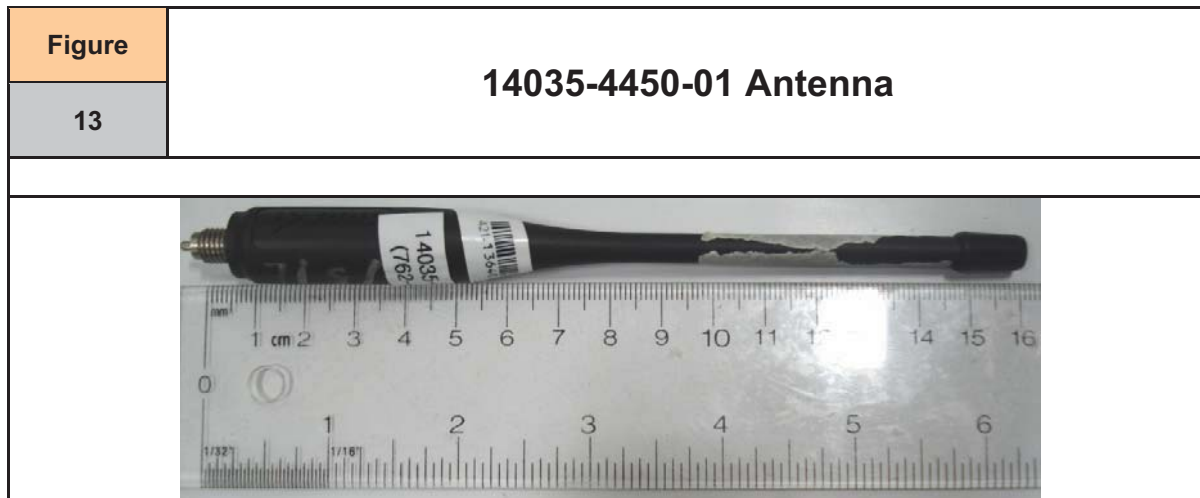

| | |
|--|--|
| Figure | 14002-0218-01 Leather Belt Loop w/ 12082-3230-01 D-Swivel |
| 16 | |
| Front | |
|  | |
| Back | |
|  | |
| Side | |
|  | |

| | |
|--|---|
| Figure | KRY 101 1609/1 Leather Belt Loop w/ 12082-3230-01 D-Swivel |
| 17 | |
| Front | |
|  | |
| Back | |
|  | |
| Side | |
|  | |