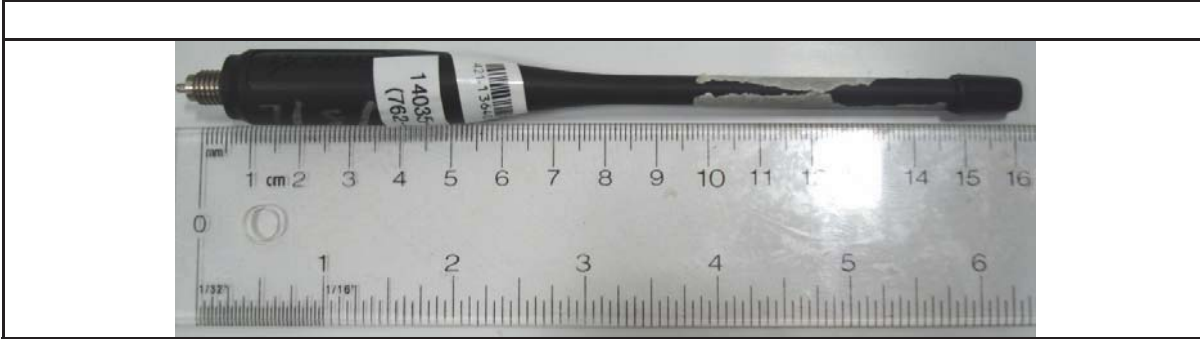

Figure	14035-4450-02 Antenna
14