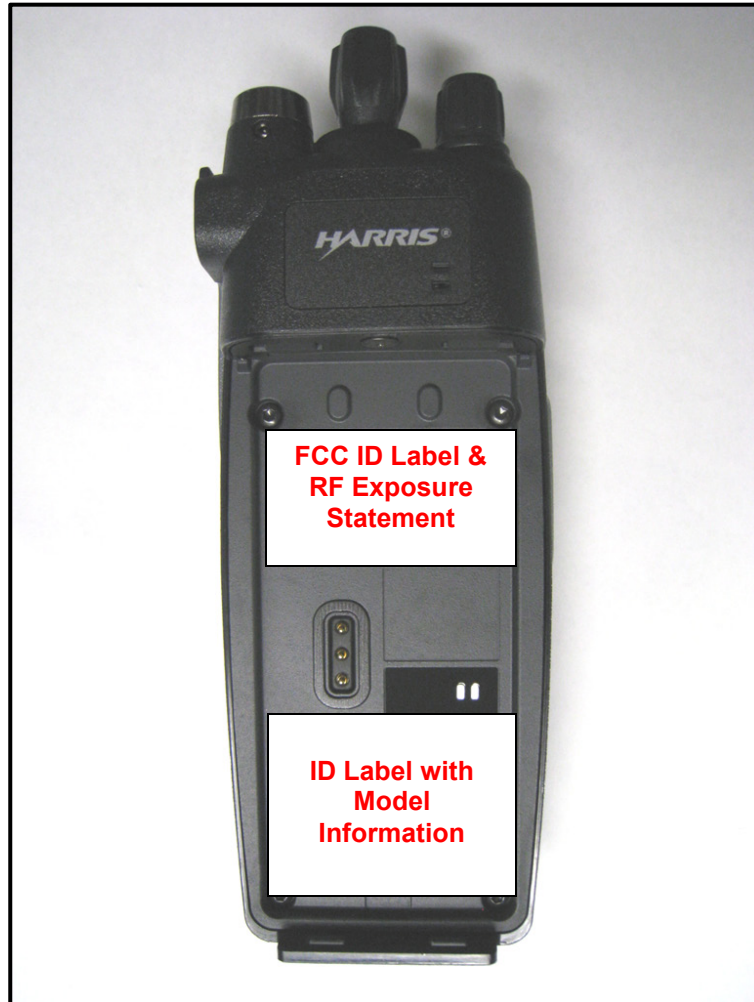

Appendix H: ID Label & Location

Photograph 1: FCC ID Label with RF Exposure Statement

Photograph 2: ID Label for System Model EVXG-PF78B (Black/Gray)

Photograph 3: ID Label for System Model EVXG-PF78Y (Yellow/Black)

Photograph 4: ID, RF Exposure Statement and Model Label Location