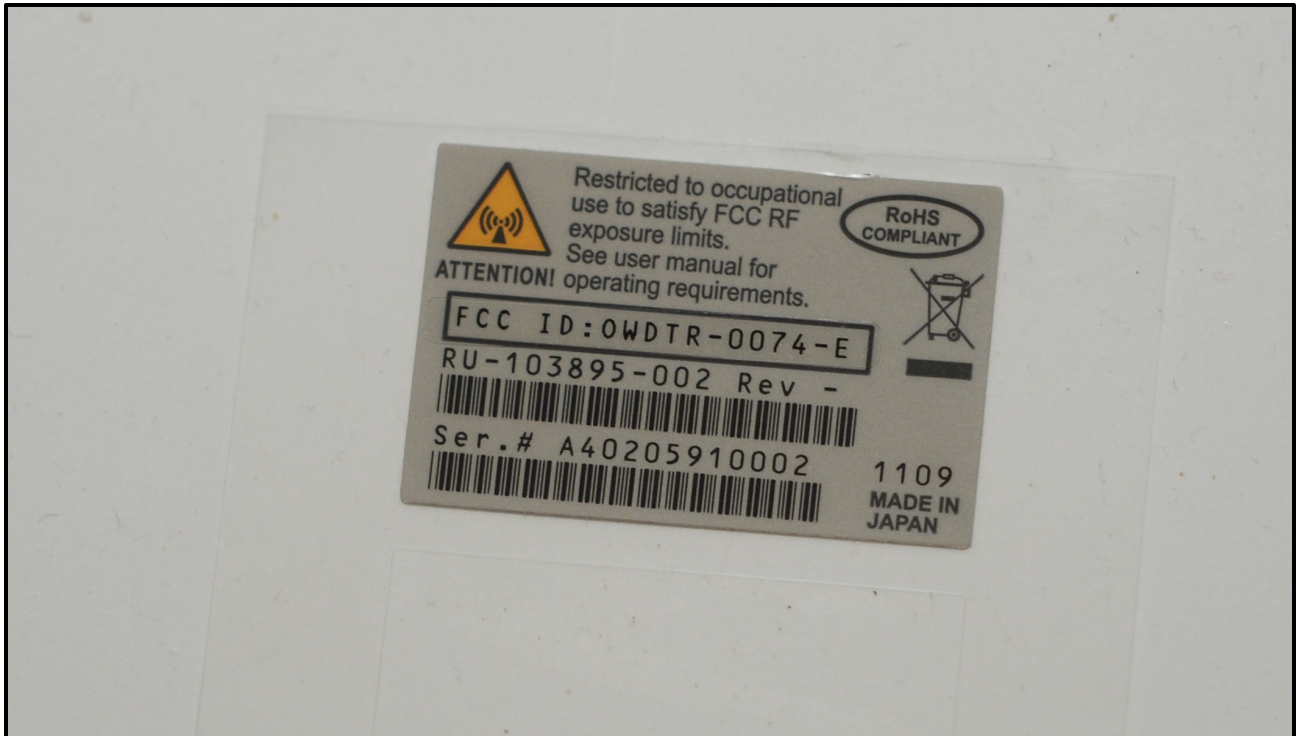

Appendix H: ID Label & Location

Photograph 1: FCC ID Label with RF Exposure Statement

Photograph 2: ID Label for System Model EVXG-PF78B (Black/Gray)

Photograph 3: ID Label for System Model EVXG-PF78Y (Yellow/Black)

Photograph 4: ID, RF Exposure Statement and Model Label Location