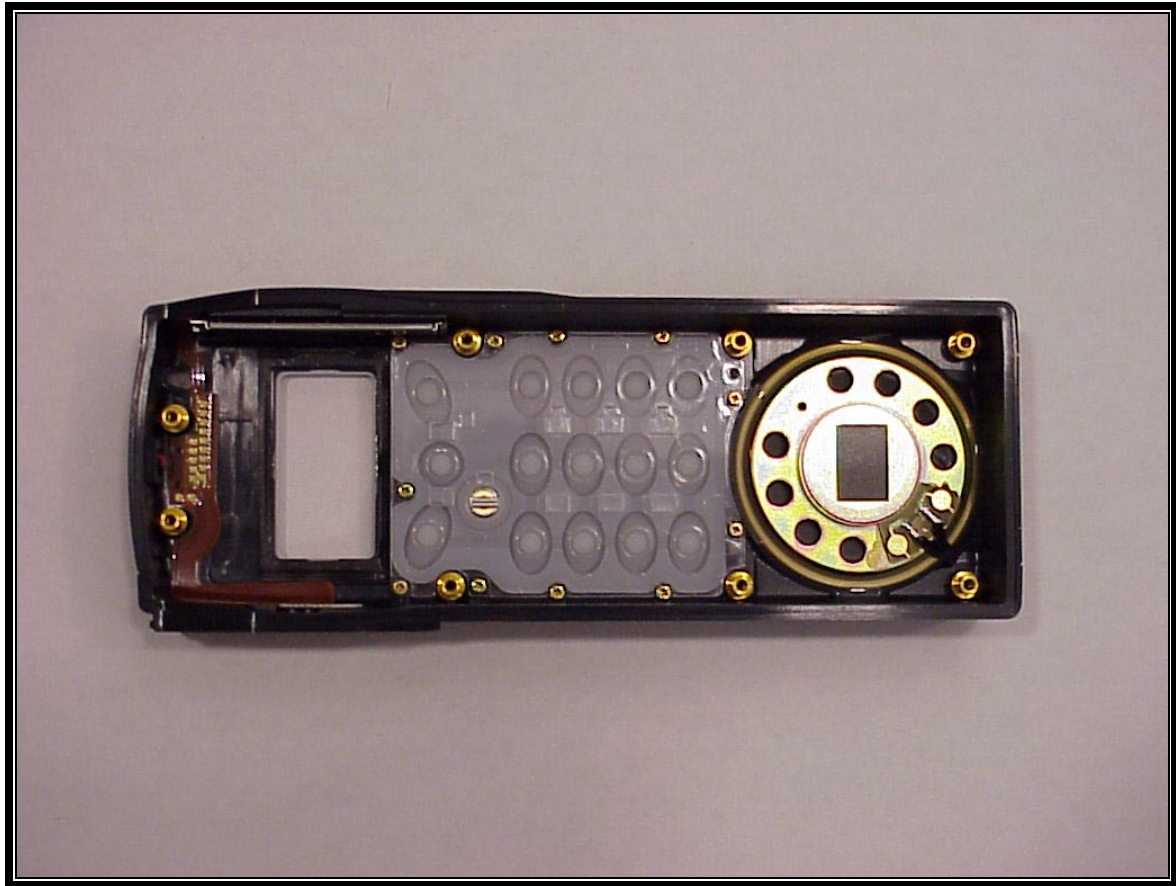

APPENDIX J: INTERNAL PHOTOGRAPHS

PHOTOGRAPH 8: UHF-L P7100^{IP} VIEW OF INSIDE OF FRONT COVER

PHOTOGRAPH 9: UHF-L P7100^{IP} VIEW OF TOP OF INTERFACE BOARD AND RF SHIELD

PHOTOGRAPH 10: UHF-L P7100^{IP} VIEW OF TOP OF INTERFACE BOARD

PHOTOGRAPH 11: UHF-L P7100^P VIEW OF BOTTOM OF INTERFACE BOARD

PHOTOGRAPH 12: UHF-L P7100^{IP} VIEW OF TOP OF RF SHIELD WITH INTERFACE BOARD REMOVED

PHOTOGRAPH 13: UHF-L P7100^(IP) VIEW OF TOP OF MAIN BOARD WITH RF SHIELD REMOVED

PHOTOGRAPH 14: UHF-L P7100^{IP} VIEW OF BOTTOM OF MAIN BOARD

PHOTOGRAPH 15: UHF-L P7100^{IP} VIEW OF INSIDE WALL OF REAR CASTING WITH MAIN BOARD REMOVED