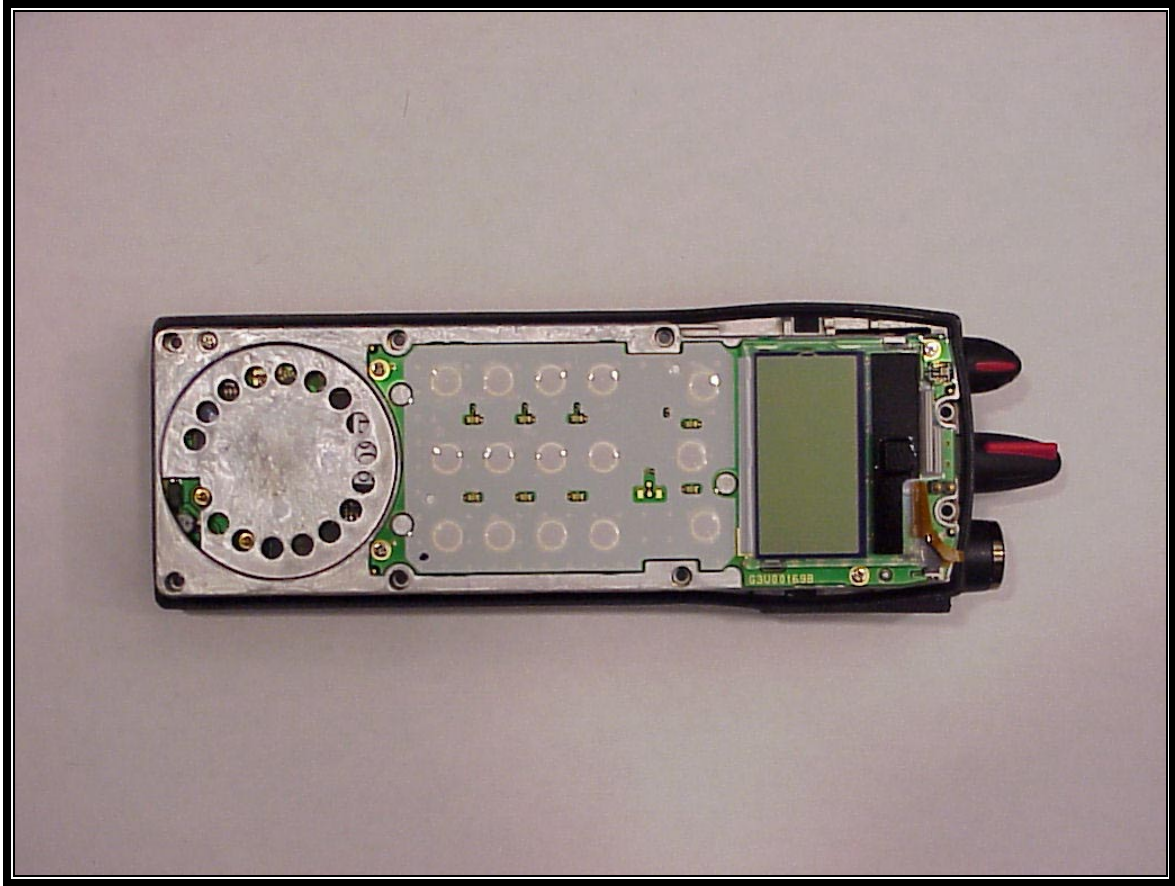

APPENDIX J: INTERNAL PHOTOGRAPHS

PHOTOGRAPH 8: UHF-L P7100^{IP} VIEW OF INSIDE OF FRONT COVER

PHOTOGRAPH 9: UHF-L P7100^{IP} VIEW OF TOP OF INTERFACE BOARD AND RF SHIELD

PHOTOGRAPH 10: UHF-L P7100^{IP} VIEW OF TOP OF INTERFACE BOARD

PHOTOGRAPH 11: UHF-L P7100^P VIEW OF BOTTOM OF INTERFACE BOARD

PHOTOGRAPH 12: UHF-L P7100^{IP} VIEW OF TOP OF RF SHIELD WITH INTERFACE BOARD REMOVED

PHOTOGRAPH 13: UHF-L P7100^(IP) VIEW OF TOP OF MAIN BOARD WITH RF SHIELD REMOVED

PHOTOGRAPH 14: UHF-L P7100^{IP} VIEW OF BOTTOM OF MAIN BOARD

PHOTOGRAPH 15: UHF-L P7100^{IP} VIEW OF INSIDE WALL OF REAR CASTING WITH MAIN BOARD REMOVED