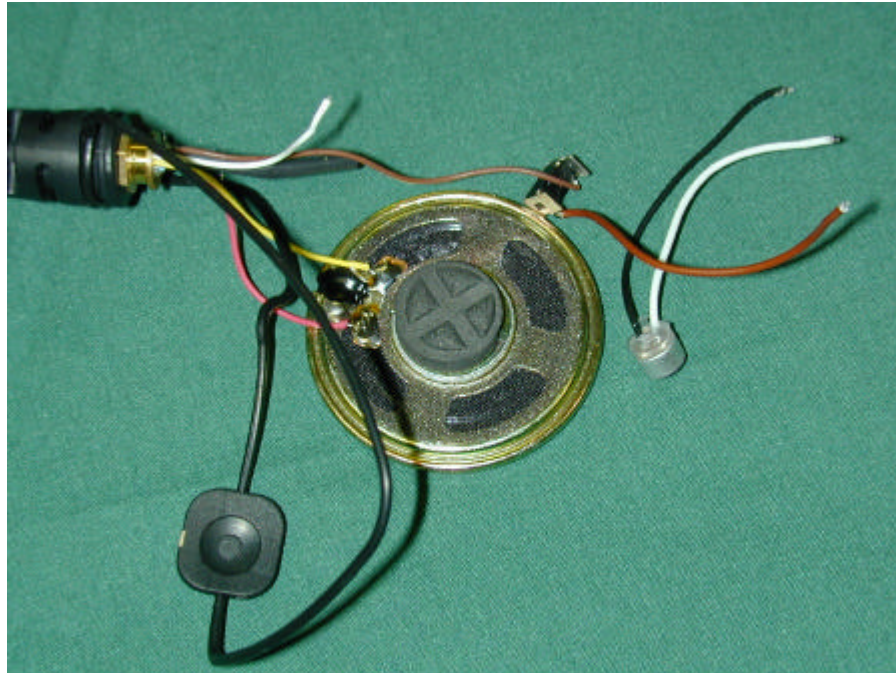

# **INTERNAL PHOTOGRAPHS**

COMPANY NAME: COM NET ERICSSON.  
EUT: UHF-M SPLIT 450-488 MHz PANTHER 300P  
WORK ORDER NUMBER: 2000278  
FCC ID: OWDTR-0003-A

COMPANY NAME: COM NET ERICSSON.  
EUT: UHF-M SPLIT 450-488 MHZ PANTHER 300P  
WORK ORDER NUMBER: 2000278  
FCC ID: OWDTR-0003-A

COMPANY NAME: COM NET ERICSSON.  
EUT: UHF-M SPLIT 450-488 MHZ PANTHER 300P  
WORK ORDER NUMBER: 2000278  
FCC ID: OWDTR-0003-A

COMPANY NAME: COM NET ERICSSON.  
EUT: UHF-M SPLIT 450-488 MHz PANTHER 300P  
WORK ORDER NUMBER: 2000278  
FCC ID: OWDTR-0003-A