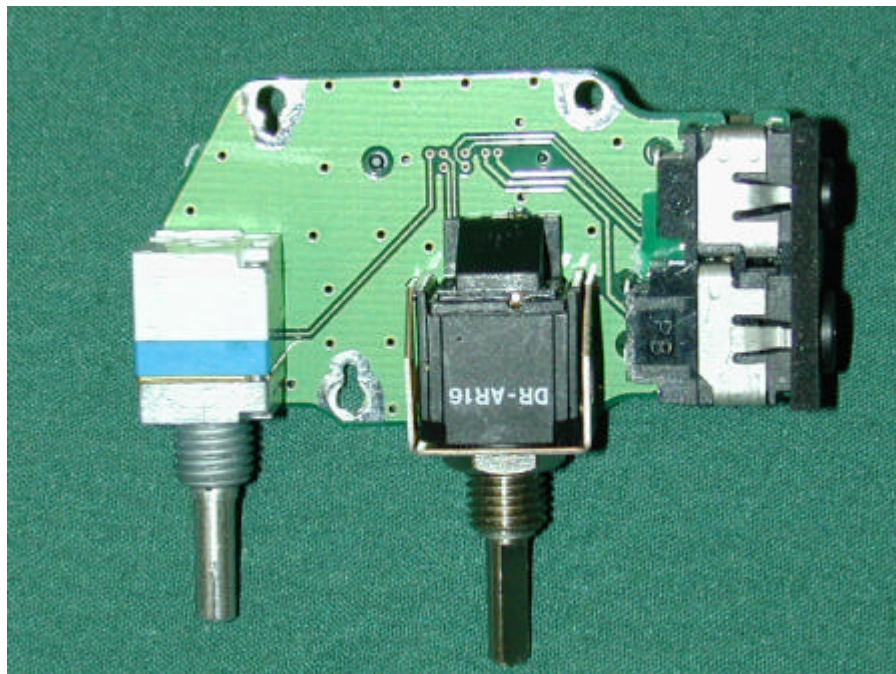

# **INTERNAL PHOTOGRAPHS**

COMPANY NAME: COM NET ERICSSON.  
EUT: UHF-M SPLIT 450-488 MHz PANTHER 300P  
WORK ORDER NUMBER: 2000278  
FCC ID: OWDTR-0003-A

COMPANY NAME: COM NET ERICSSON.  
EUT: UHF-M SPLIT 450-488 MHZ PANTHER 300P  
WORK ORDER NUMBER: 2000278  
FCC ID: OWDTR-0003-A

COMPANY NAME: COM NET ERICSSON.  
EUT: UHF-M SPLIT 450-488 MHZ PANTHER 300P  
WORK ORDER NUMBER: 2000278  
FCC ID: OWDTR-0003-A

COMPANY NAME: COM NET ERICSSON.  
EUT: UHF-M SPLIT 450-488 MHz PANTHER 300P  
WORK ORDER NUMBER: 2000278  
FCC ID: OWDTR-0003-A