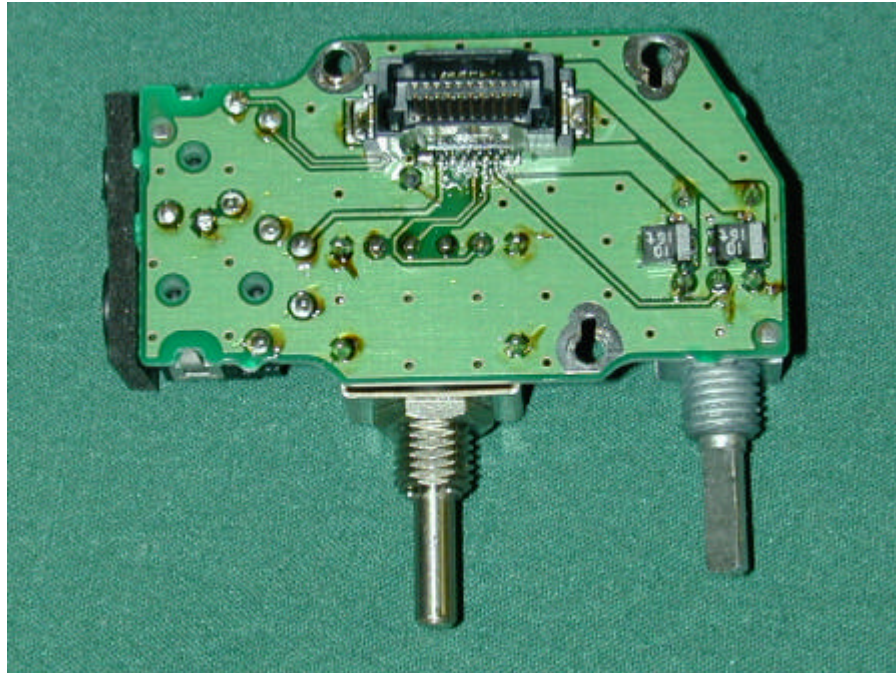

# **INTERNAL PHOTOGRAPHS**

COMPANY NAME: COM NET ERICSSON.  
EUT: UHF-M SPLIT 450-488 MHz PANTHER 300P  
WORK ORDER NUMBER: 2000278  
FCC ID: OWDTR-0003-A

COMPANY NAME: COM NET ERICSSON.  
EUT: UHF-M SPLIT 450-488 MHZ PANTHER 300P  
WORK ORDER NUMBER: 2000278  
FCC ID: OWDTR-0003-A

COMPANY NAME: COM NET ERICSSON.  
EUT: UHF-M SPLIT 450-488 MHZ PANTHER 300P  
WORK ORDER NUMBER: 2000278  
FCC ID: OWDTR-0003-A

COMPANY NAME: COM NET ERICSSON.  
EUT: UHF-M SPLIT 450-488 MHz PANTHER 300P  
WORK ORDER NUMBER: 2000278  
FCC ID: OWDTR-0003-A