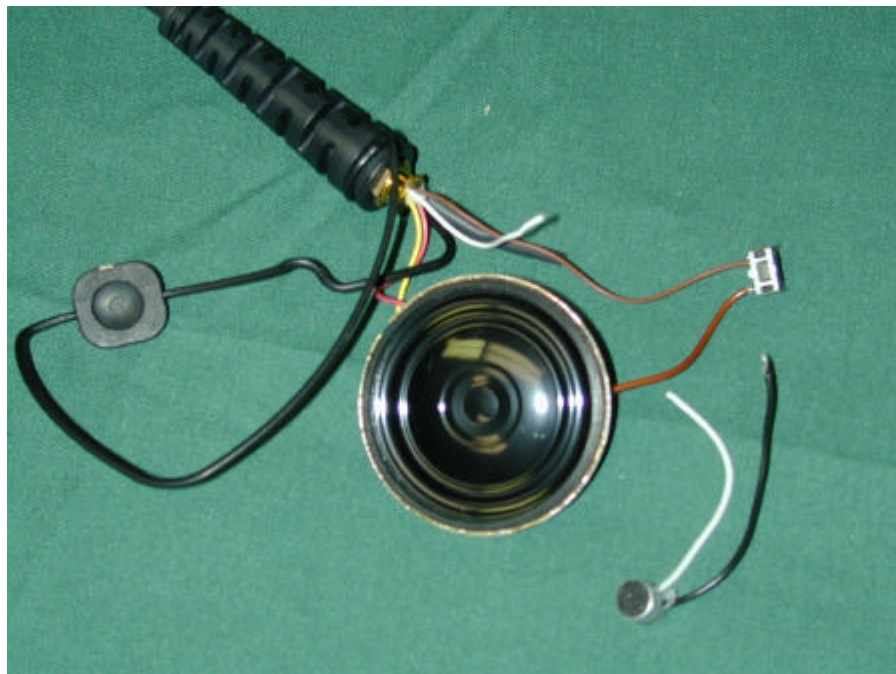

# **INTERNAL PHOTOGRAPHS**

COMPANY NAME: COM NET ERICSSON.  
EUT: UHF-M SPLIT 450-488 MHz PANTHER 300P  
WORK ORDER NUMBER: 2000278  
FCC ID: OWDTR-0003-A

COMPANY NAME: COM NET ERICSSON.  
EUT: UHF-M SPLIT 450-488 MHZ PANTHER 300P  
WORK ORDER NUMBER: 2000278  
FCC ID: OWDTR-0003-A