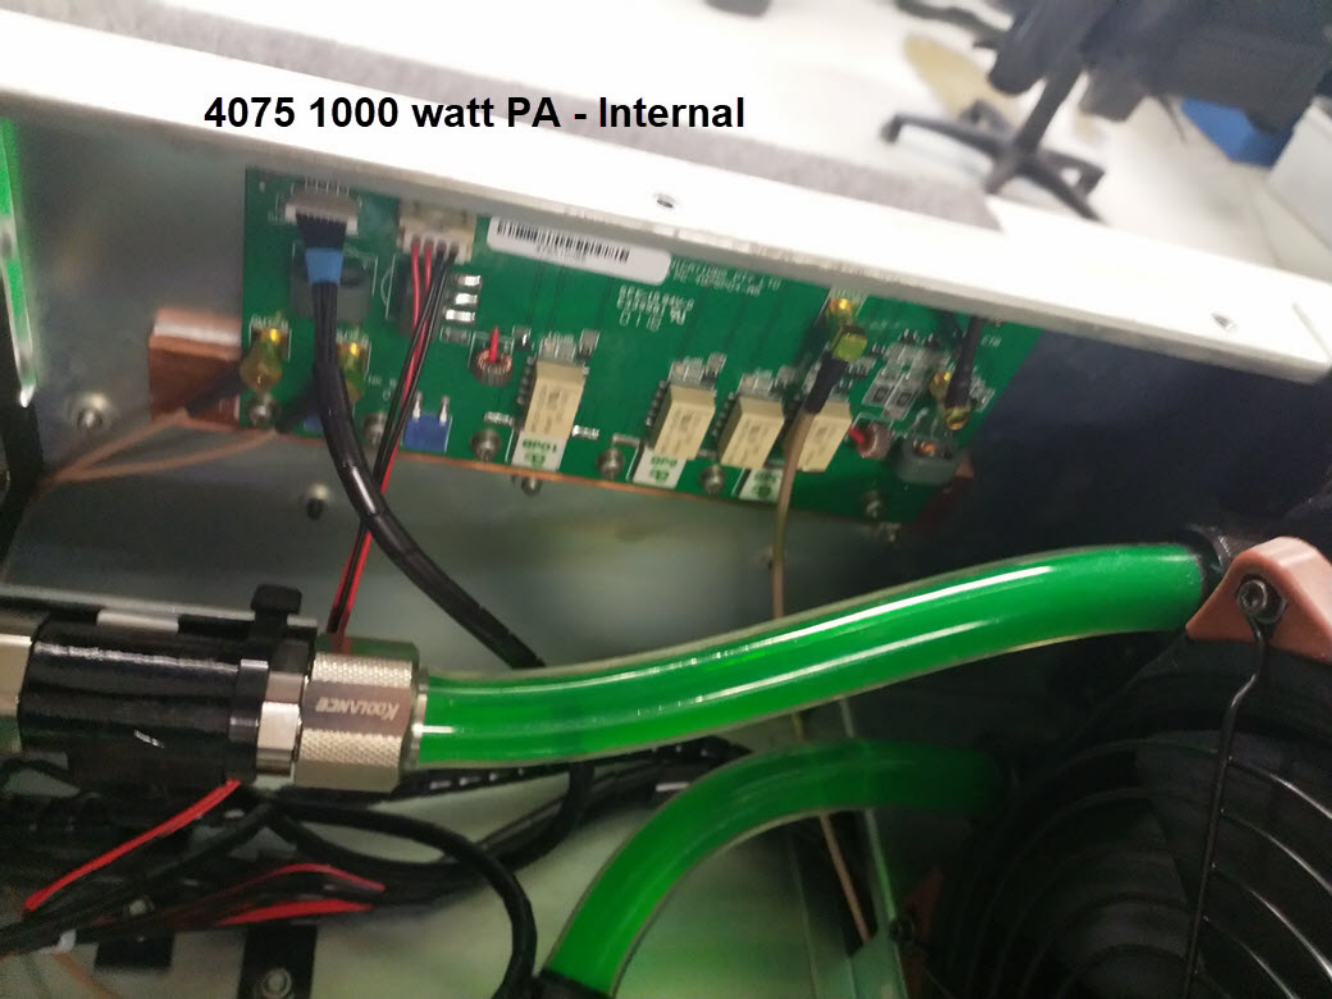

4075 1000 watt PA - Internal

4075 1000 watt PA - Internal

4075 1000 watt PA - Internal

4075 1000 watt PA - Internal

4075 1000 watt PA - Internal

4075 1000 watt PA - Internal

4075 1000 watt PA - Internal

MARRETT COMMUNICATIONS PTY LTD
PC-4075902-04 1KW PALLETTE

RoHS
Compliant

PASS 10
5

E204460
01 94V0
13 08 04

Power In/Out

pf