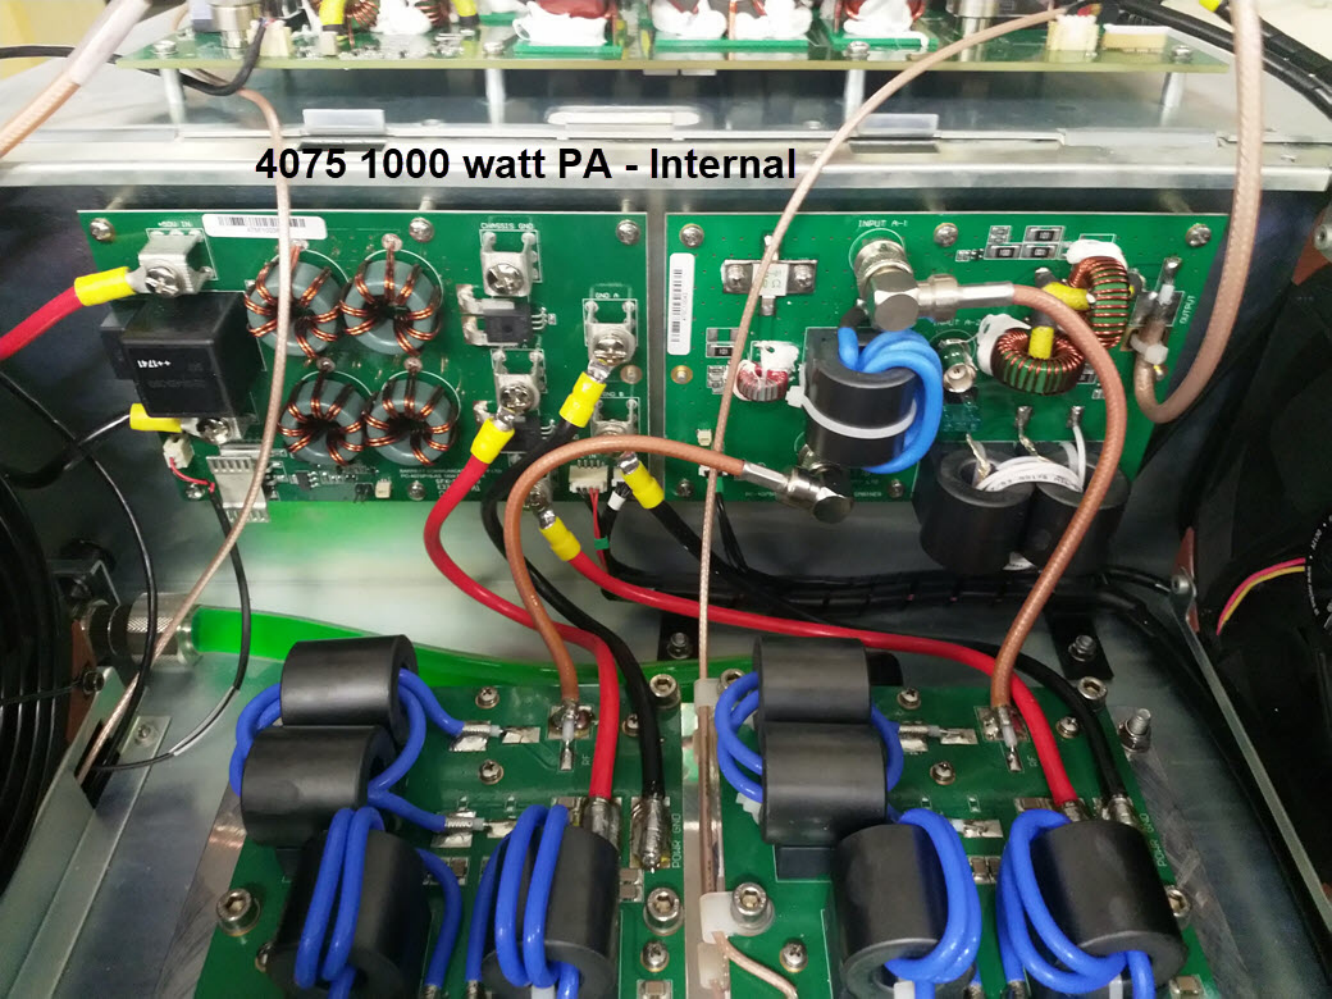

4075 1000 watt PA - Internal

4075 1000 watt PA - Internal

4075 1000 watt PA - Internal

4075 1000 watt PA - Internal

4075 1000 watt PA - Internal

4075 1000 watt PA - Internal

4075 1000 watt PA - Internal

MARRETT COMMUNICATIONS PTY LTD
PC-4075902-04 1KW PALLETTE

RoHS
Compliant

PASS 10
5

E204460
01 94V0
13 08 04

Power In/Out

pf