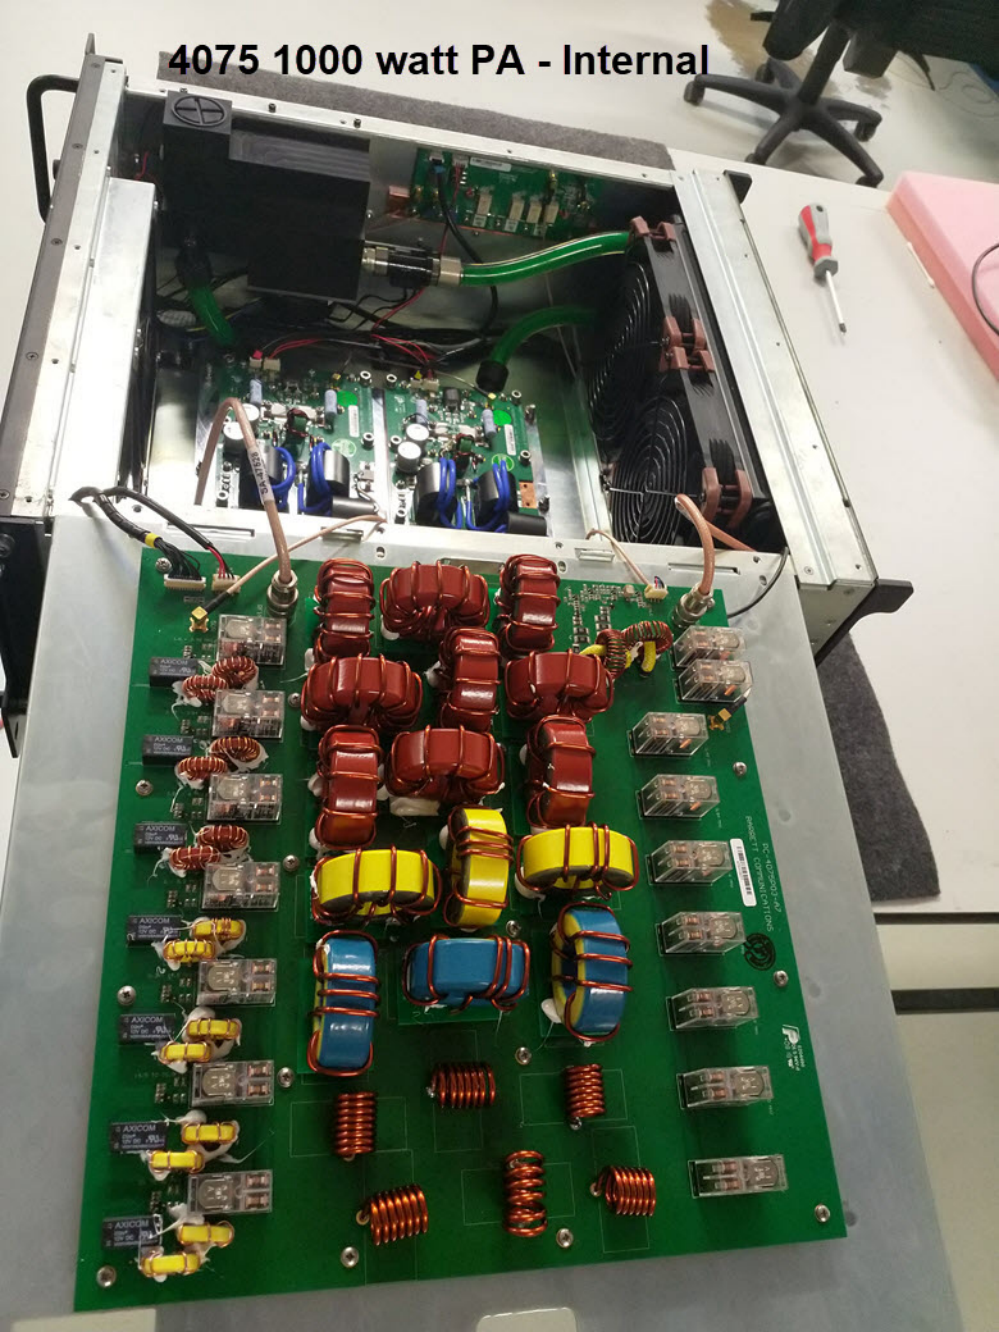

4075 1000 watt PA - Internal

4075 1000 watt PA - Internal

4075 1000 watt PA - Internal

4075 1000 watt PA - Internal

4075 1000 watt PA - Internal

4075 1000 watt PA - Internal

4075 1000 watt PA - Internal

MARRETT COMMUNICATIONS PTY LTD
PC-4075902-04 1KW PALLETTE

RoHS
Compliant

PASS 10
5

E204460
01 94V0
13 08 04

Power In/Out

pf