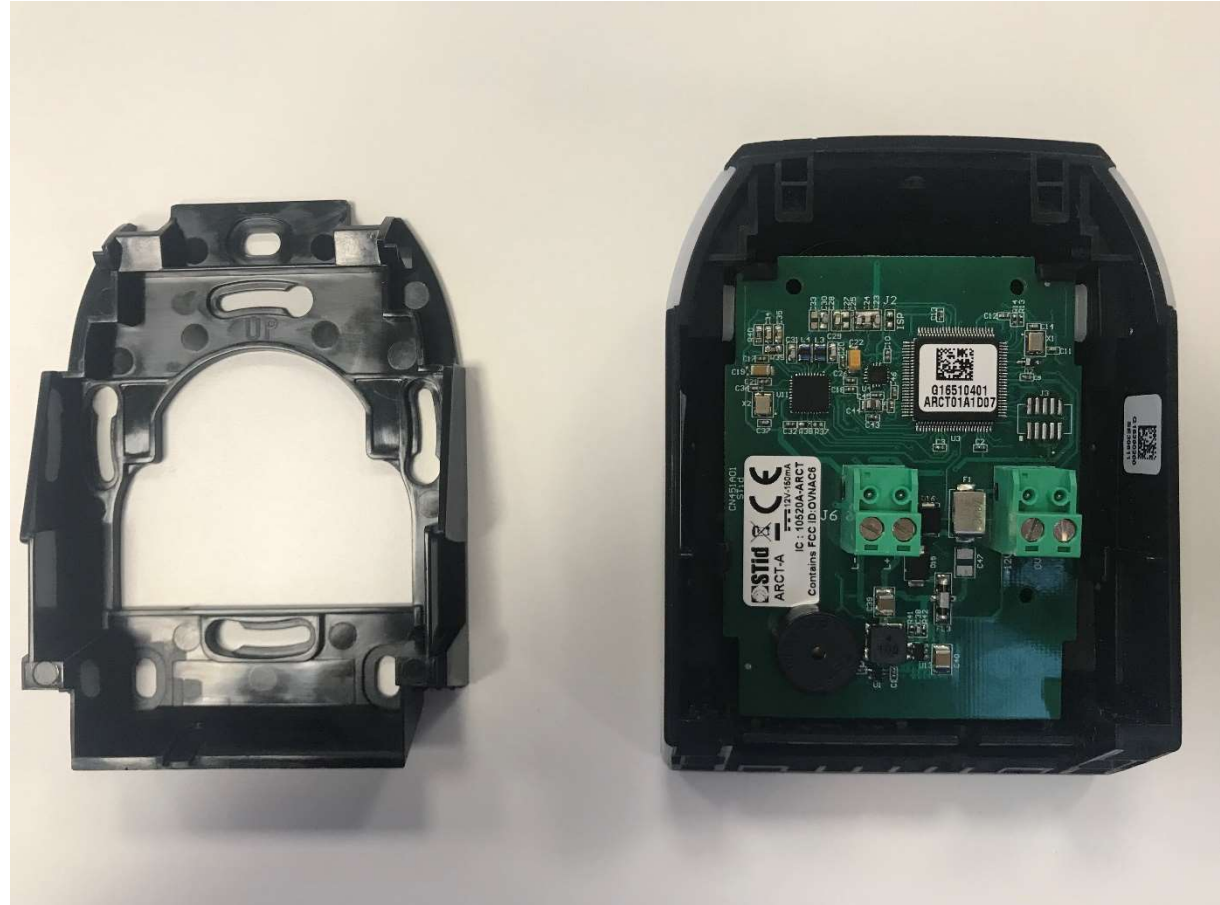

Front / Side

Back

Open

Bottom

2 screw maintain the 2 part of the reader