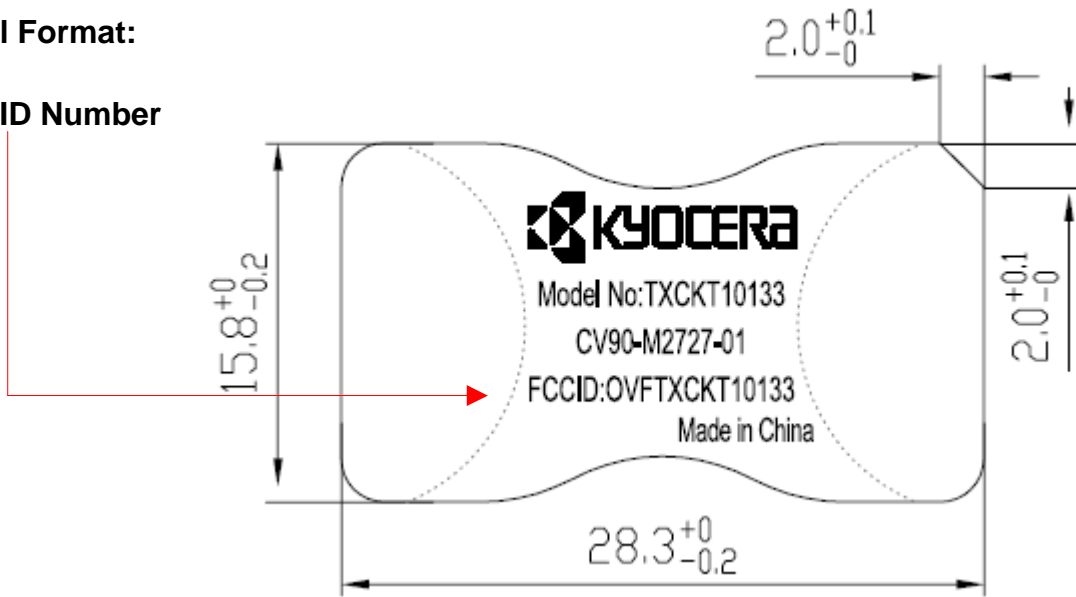

MODEL: TXCKT10133

ID Label

Label Format:

FCC ID Number

Label Location: