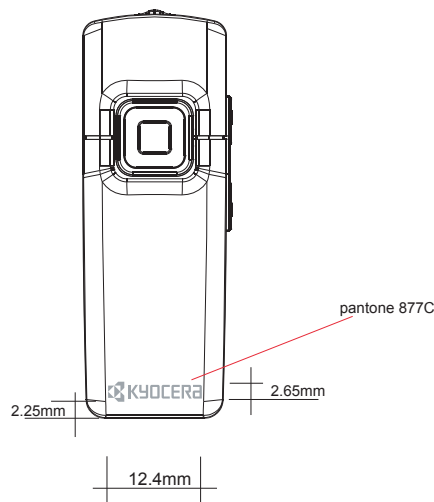

product label:

Date-code format :

YWWS-REV
 Y - Year
 W - Week
 S - Supplier name first letter, G for Goertek
 REV - Revision level

76mm

polybag lable:

1:1