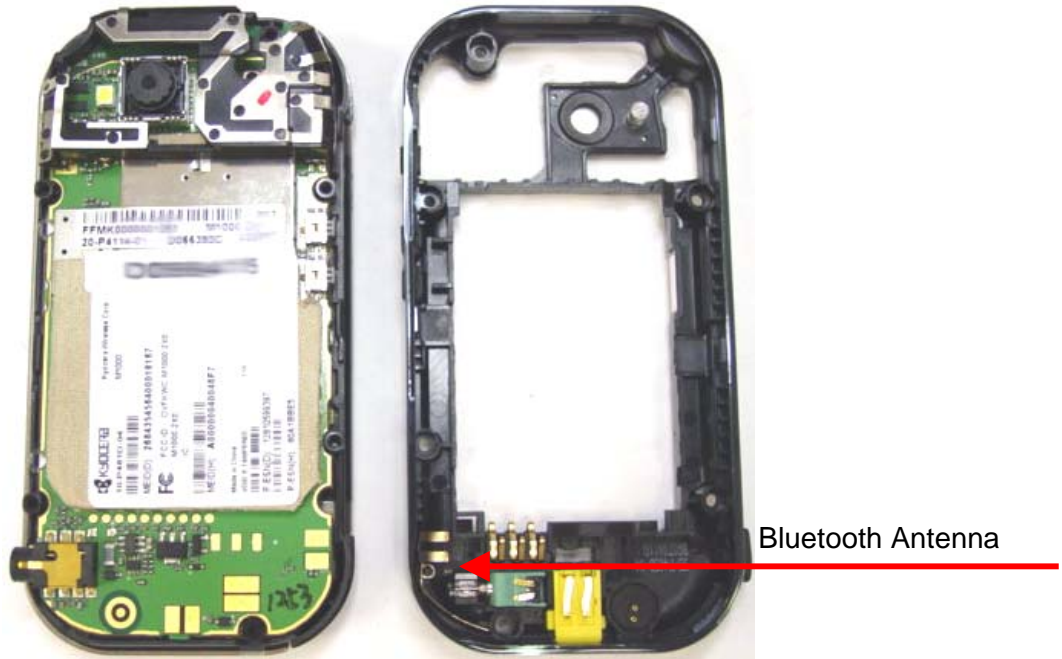

OVFKWC- M1000-2J0

Internal Photos

Bluetooth Circuitry →