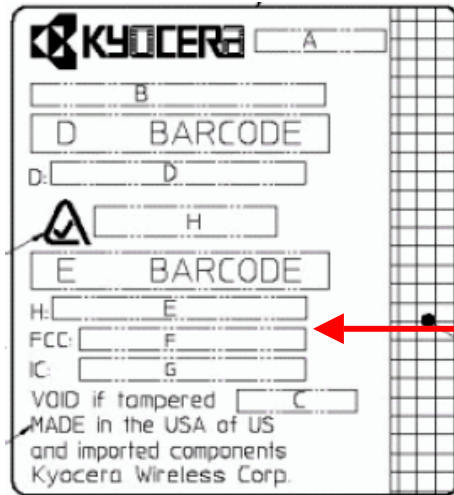

Exhibit 6: OVFKWC-KX160B

ID Label

Label Format

FCC ID: OVFKWC-KX160B

Label Location

LABEL LOCATION